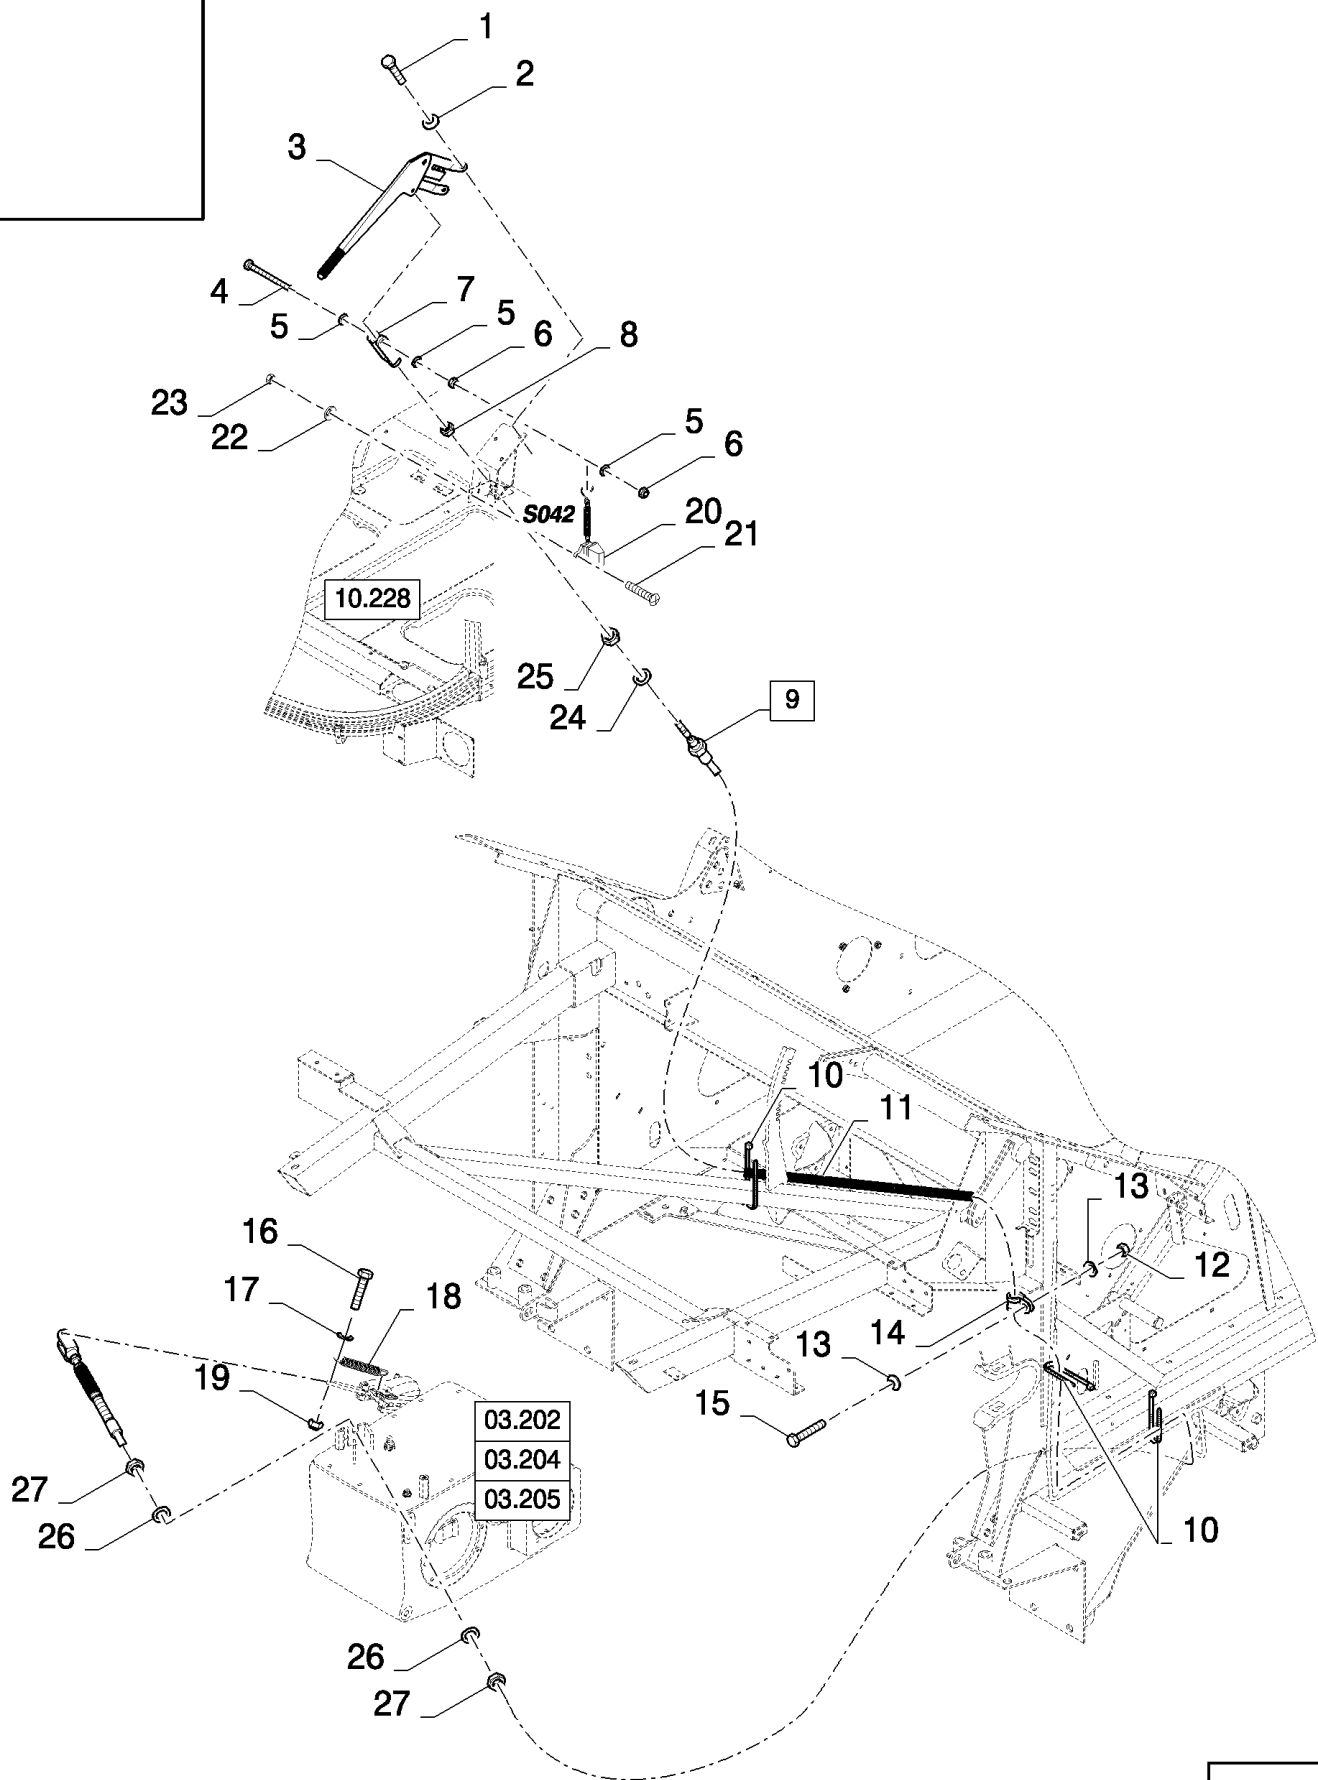

03.218(01) TRANSMISSION HANDBRAKE

03.218(01) TRANSMISSION HANDBRAKE

сылка	Номер детали	Кол-во	Описание
1	120104	3	BOLT, Hex, M8 x 20, 8.8,
2	322358	3	WASHER, SPRING, Belleville, M8,
3	84440895	1	BRAKE, HAND,
4	120056	1	BOLT, Hex, M6 x 50, 8.8,
5	140040	3	WASHER, M6 x 22 x 2,
6	353308	2	NUT, LOCK, M6 x 1, CI 8,
7	89850630	1	CLEVIS,
8	100016	1	NUT, M10, CI 8,
9	84004404	1	CABLE, (25 to 27)
10	89993154	3	CLAMP,
11	9507812	AR	SLEEVE, L=0.6M HOSE
12	9706755	1	NUT, M6, CI 8,
13	322357	2	WASHER, SPRING, Belleville, M6,
14	335021	1	CLAMP,
15	86977786	1	BOLT, Hex, M6 x 25, 8.8,
16	120068	1	BOLT, Hex, M10 x 40, 8.8, Full Thd,
17	378244	1	WASHER, M10,
18	29833	1	SPRING,
19	100037	1	NUT, M10 x 1.5, CI 8,
20	470041	1	SWITCH, ASSY,
21	86511824	2	SCREW, Cross Pan Hd, M4 x 20,
22	322355	2	WASHER, SPRING, Belleville, M4,
23	43645	2	SCREW, Hex Flat Hd, M4 x 12, 4.8,
24	140045	1	WASHER, SPRING, Belleville, M10,
25	NSS	1	NOT SERVICED SEPARATELY,
26	NSS	2	NOT SERVICED SEPARATELY,
27	NSS	2	NOT SERVICED SEPARATELY,