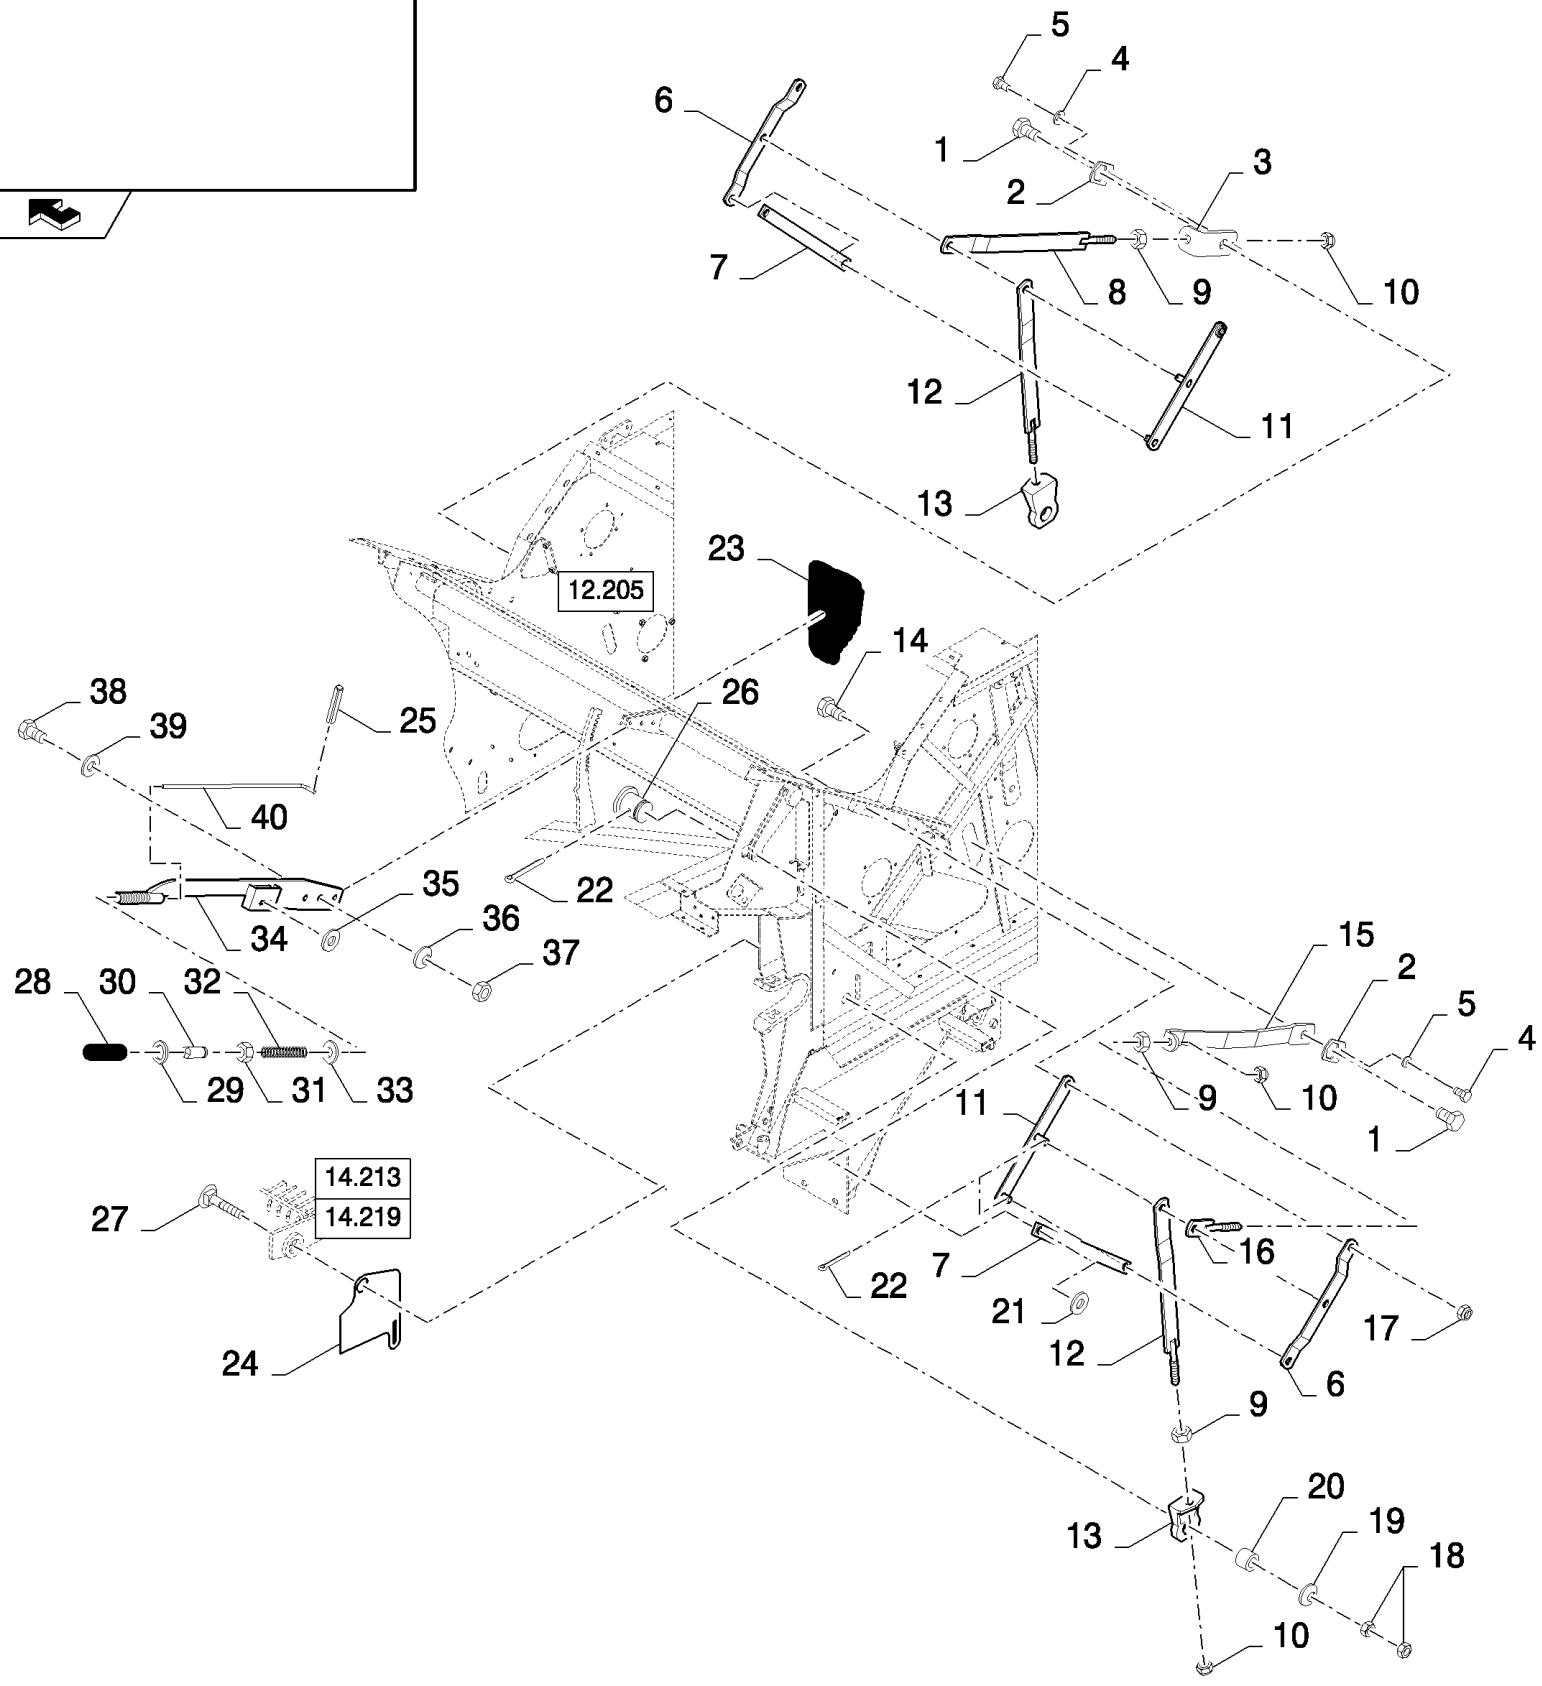

14.212(01) CONCAVE, ADJUSTMENT

CS6090 COMBINE (9/06-) - Threshing

14.212(01) CONCAVE, ADJUSTMENT

сылка	Номер детали	Кол-во	Описание
1	382101	2	BOLT, Hex, M20 x 80, 8.8,
2	434568	2	PLATE, LOCKING,
3	87515310	1	BRACKET,
4	378056	2	BOLT, Hex, M6 x 10, 8.8, Full Thd,
5	322357	2	WASHER, SPRING, Belleville, M6,
6	80450358	2	LEVER,
7	84073937	2	LEVER,
8	84073915	1	LEVER,
9	100020	4	NUT, M16, CI 8,
10	412066	4	NUT, LOCK, M16 x 2, CI 8, M16
11	84073630	2	LEVER,
12	84073647	2	LEVER,
13	748975	2	SUPPORT,
14	120090	2	BOLT, Hex, M16 x 50, 8.8,
15	87515304	1	LEVER,
16	84431035	1	LEVER,
17	86000441	2	NUT, LOCK, M16 x 2, CI 8,
18	9706694	4	NUT, M20, CI 8,
19	322359	2	WASHER, SPRING, Belleville, M20,
20	84072025	2	BUSHING,
21	140090	2	WASHER, 17MM
22	130007	6	PIN, SPLIT (COTTER), M4 x 25,
23	84807740	1	BELLOWS,
24	84431052	2	PLATE,
25	300865	1	PIN, LOCK, M3 x 20, Slotted,
26	380840	2	PIN, CLEVIS, M16 x 30,
27	84007392	2	BOLT, CARRIAGE, Short NK, M20 x 100, CI8.8, M20x100
28	332749	1	HANDLE GRIP,
29	129979	1	O-RING, -115, 70 Duro, .674" ID x .103" Thk,
30	9818347	1	PUSH BUTTON,
31	9706690	1	NUT, M8, CI 8,
32	84441780	1	SPRING,
33	84441758	1	WASHER,
34	84075496	1	LEVER,
35	140016	1	WASHER, M8 x 16 x 1.6,
36	140046	3	WASHER, SPRING, Belleville, M12,
37	9706685	3	NUT, M12, CI 8,
38	86629541	3	BOLT, Hex, M12 x 40, 8.8, Full Thd,
39	140018	3	WASHER, M12 x 24 x 2.5,
40	84075419	1	ROD,