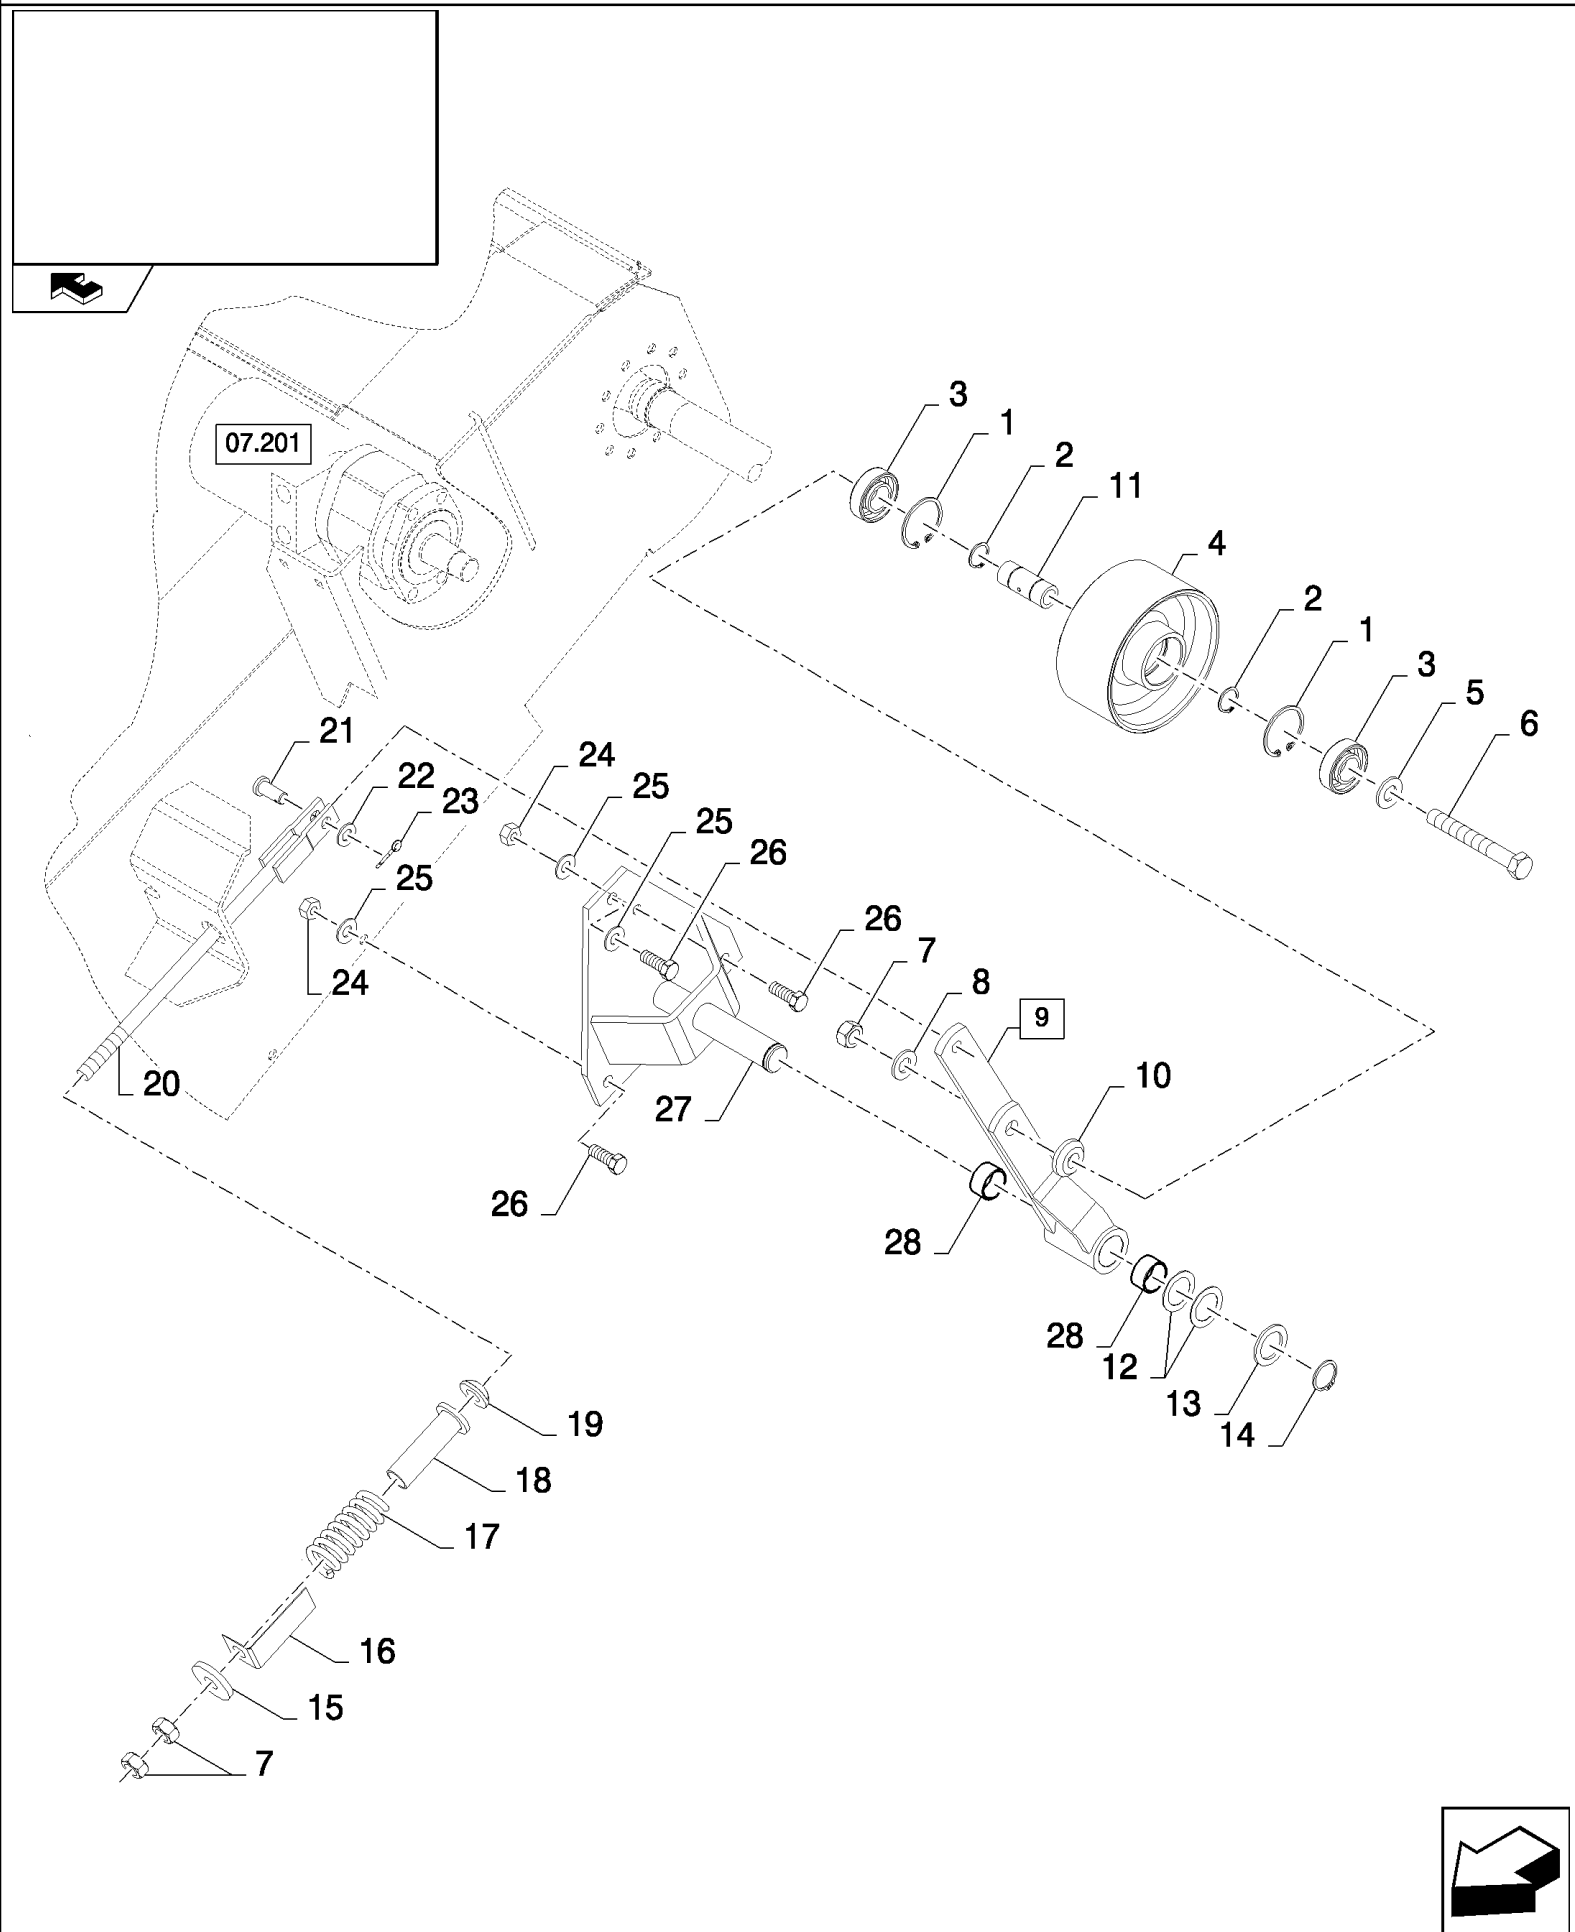

13.209(01) STRAW ELEVATOR DRIVE 3HB AND 2HB, IDLER

CS6090 COMBINE (9/06-) - Straw Elevator

13.209(01) STRAW ELEVATOR DRIVE 3HB AND 2HB, IDLER

сылка	Номер детали	Кол-во	Описание
1	370011	2	RING, SNAP, M52, Int,
2	370002	2	RING, SNAP, M25, Ext,
3	443898	2	BEARING, BALL,
4	84980775	1	WHEEL, IDLER,
5	378246	1	WASHER, 16MM
6	321246	1	BOLT, Hex, M16 x 120, 8.8,
7	100020	3	NUT, M16, CI 8,
8	140048	1	WASHER, SPRING, Belleville, M16,
9	84980710	1	ARM, (28)
10	84980619	1	BUSHING,
11	84980609	1	BUSHING,
12	441176	2	WASHER, 31MM
13	84814901	1	WASHER,
14	370003	1	RING, SNAP, M30, Ext,
15	84005115	1	WASHER, 17MM
16	84981593	1	INDICATOR, , FOR 2HB ONLY
16	84981584	1	INDICATOR, , FOR 3HB ONLY
17	359641	1	SPRING,
18	84981585	1	TUBE,
19	450869	1	WASHER,
20	84981179	1	ROD,
21	412209	1	PIN, CLEVIS, M12 x 30,
22	140223	1	WASHER, 13MM
23	130004	1	PIN, SPLIT (COTTER), M3.2 x 25,
24	9706685	2	NUT, M12, CI 8,
25	140046	3	WASHER, SPRING, Belleville, M12,
26	86629541	3	BOLT, Hex, M12 x 40, 8.8, Full Thd,
27	84980730	1	SUPPORT,
28	420410	2	BUSHING,