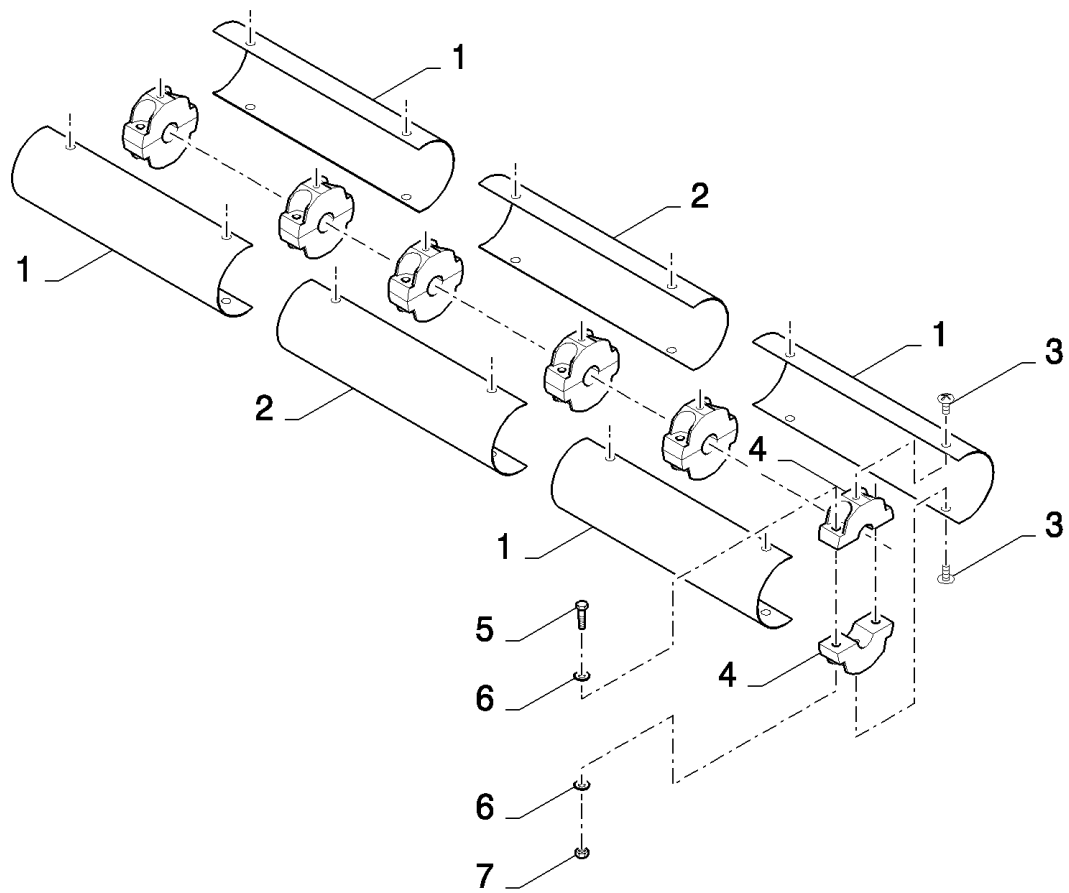

13.224(01) ANTIWRAP SHIELDS

CS6090 COMBINE (9/06-) - Straw Elevator

13.224(01) ANTIWRAP SHIELDS

сылка	Номер детали	Кол-во	Описание
1	84022121	4	SHIELD,
2	84449037	2	SHIELD,
3	62087	12	SCREW, M8x20
4	9513095	12	CLAMP,
5	386045	12	BOLT, Hex, M8 x 45, 8.8,
6	86511315	24	WASHER, M8 x 16 x 1.6,
7	86629542	12	NUT, LOCK, M8 x 1.25, Cl 8,