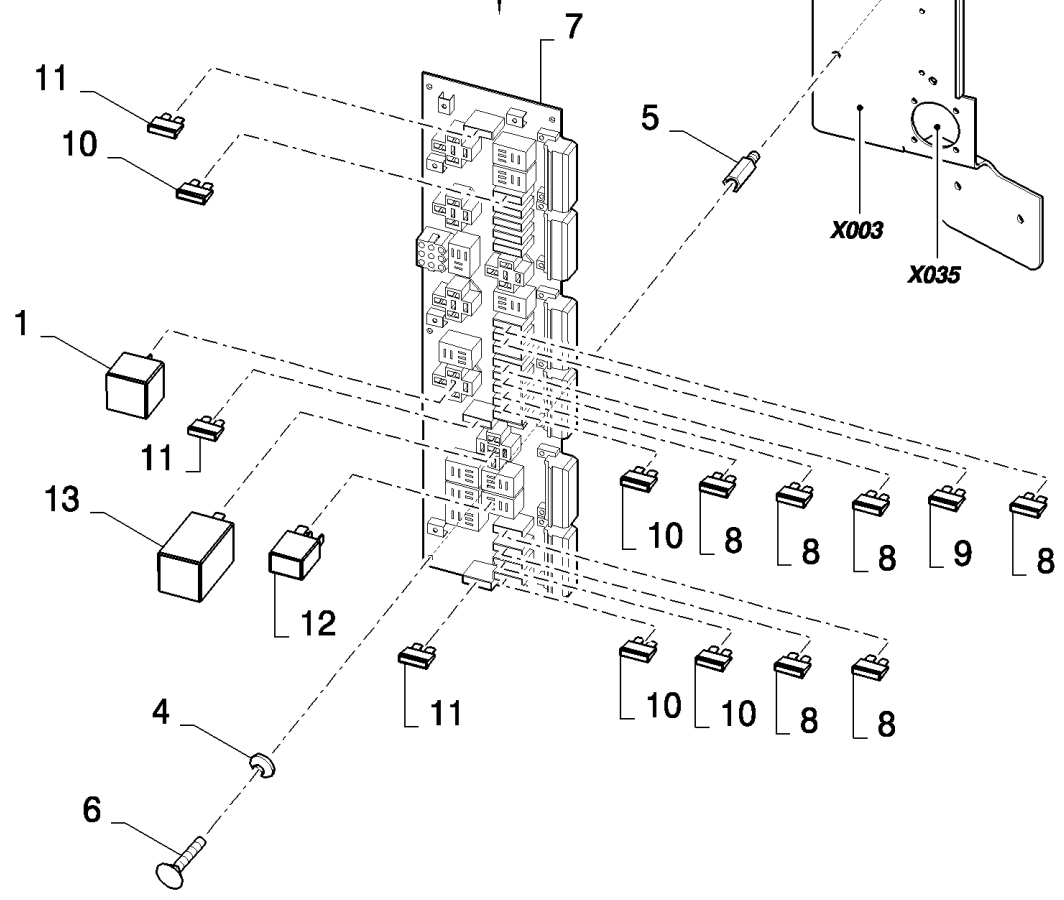

06.219(01) PRINTED CIRCUIT

CS6090 COMBINE (9/06-) - Electrical System

06.219(01) PRINTED CIRCUIT

сылка	Номер детали	Кол-во	Описание
1	84000651	5	RELAY,
2	84433435	1	SUPPORT,
3	100012	7	NUT, M4, CI 8,
4	322355	14	WASHER, SPRING, Belleville, M4,
5	84814397	7	BUSHING,
6	86511823	7	SCREW, Cross Pan Hd, M4 x 8, M4x8
7	84452526	1	BOARD, PRINTED CIRCUIT,
8	9811773	3	FUSE, 10A
9	9504310	3	FUSE, 25A
10	9504308	10	FUSE, 15A
11	84038658	3	FUSE, 40A
12	86509590	6	RELAY,
13	9813500	1	FLASHER UNIT,