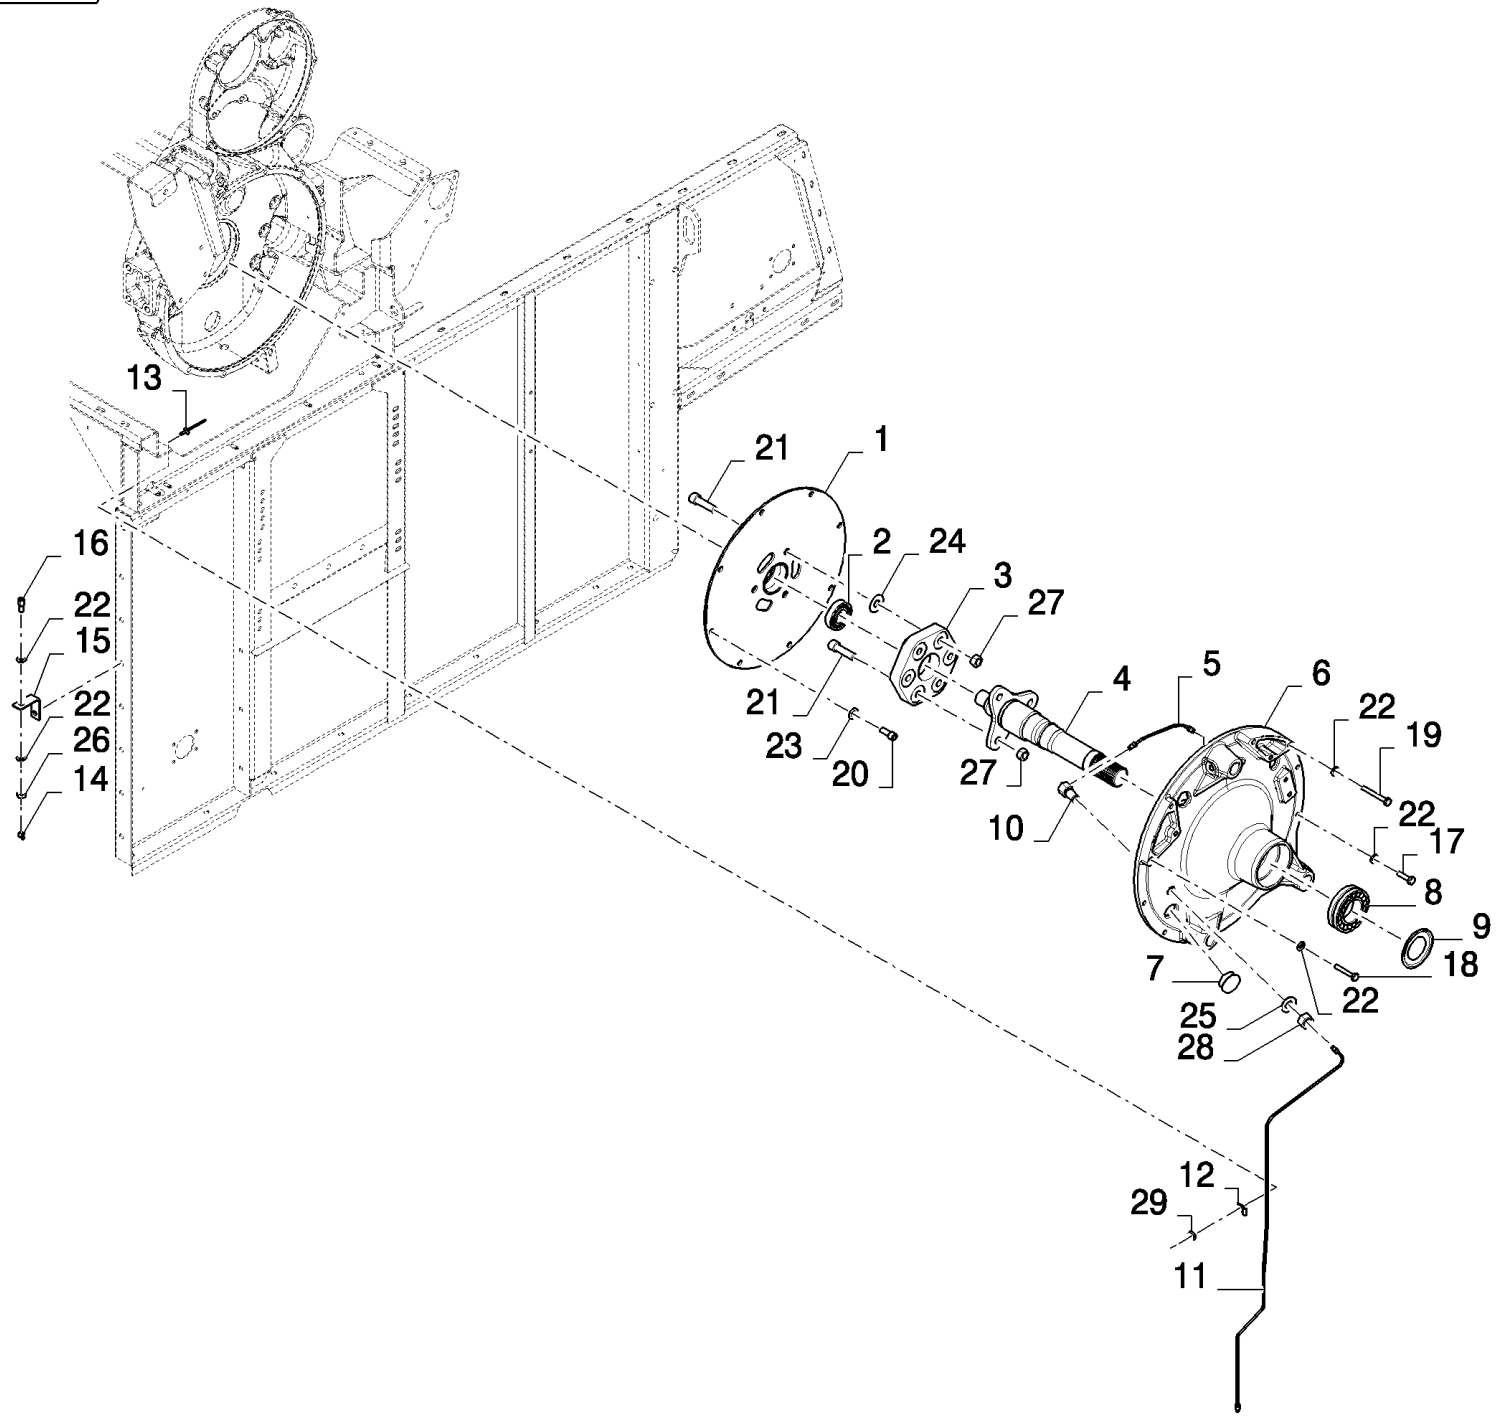

02.220(01) MAIN SHAFT ON ENGINE

CS6090 COMBINE (9/06-) - Engine Equipment

02.220(01) MAIN SHAFT ON ENGINE

сылка	Номер детали	Кол-во	Описание
1	84455234	1	DISC,
2	84441185	1	BEARING ASSY,
3	450679	1	COUPLING, FLEXIBLE,
4	84455261	1	SHAFT,
5	84459847	1	TUBE,
6	84457208	1	HOUSING,
7	9513759	4	PLUG,
8	428162	1	BEARING ASSY,
9	433833	1	SEALRING,
10	87319033	1	CONNECTOR, HYD.,
11	84462621	1	TUBE,
12	9837759	1	CLAMP,
13	9512290	1	RIVET,
14	84814929	1	NIPPLE, LUBE,
15	87333718	1	SUPPORT,
16	84817004	1	CONNECTOR, HYD.,
17	325829	7	BOLT, Hex, M10 x 45, 8.8,
18	43144	2	BOLT, Hex, M10 x 70, 8.8,
19	120074	2	BOLT, Hex, M10 x 90, 8.8,
20	86512142	8	SCREW, Hex Soc Hd, M12 x 30, 12.9,
21	9819596	6	SCREW,
22	140045	13	WASHER, SPRING, Belleville, M10,
23	140046	8	WASHER, SPRING, Belleville, M12,
24	393062	3	WASHER,
25	322359	1	WASHER, SPRING, Belleville, M20,
26	100016	1	NUT, M10, CI 8,
27	100020	6	NUT, M16, CI 8,
28	9706694	1	NUT, M20, CI 8,
29	322356	1	WASHER, LOCK,