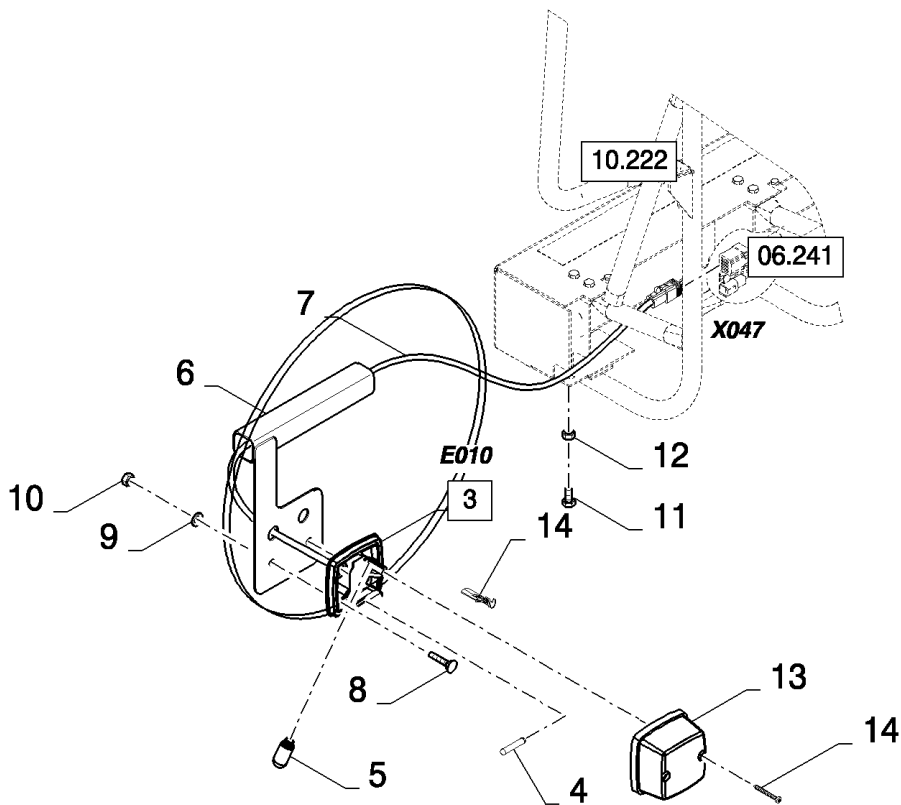

сылка	Номер детали	Кол-во	Описание
1	84814350	1	SUPPORT,
2	84437371	1	HARNESS, WIRE, , SEE FIGURE 06.534
3	418871	2	LAMP, (4, 5, 13, 14)
4	170017	2	KEY,
5	398877	2	BULB,
6	84814352	1	SUPPORT,
7	84437374	1	HARNESS, WIRE, , SEE FIGURE 06.535
8	86511042	4	SCREW, Cross Pan Hd, M4 x 16,
9	322355	4	WASHER, SPRING, Belleville, M4,
10	100012	4	NUT, M4, CI 8,
11	9706690	2	NUT, M8, CI 8,
12	120103	2	BOLT, Hex, M8 x 16, 8.8,
13	NSS	1	NOT SERVICED SEPARATELY,
14	NSS	2	NOT SERVICED SEPARATELY,