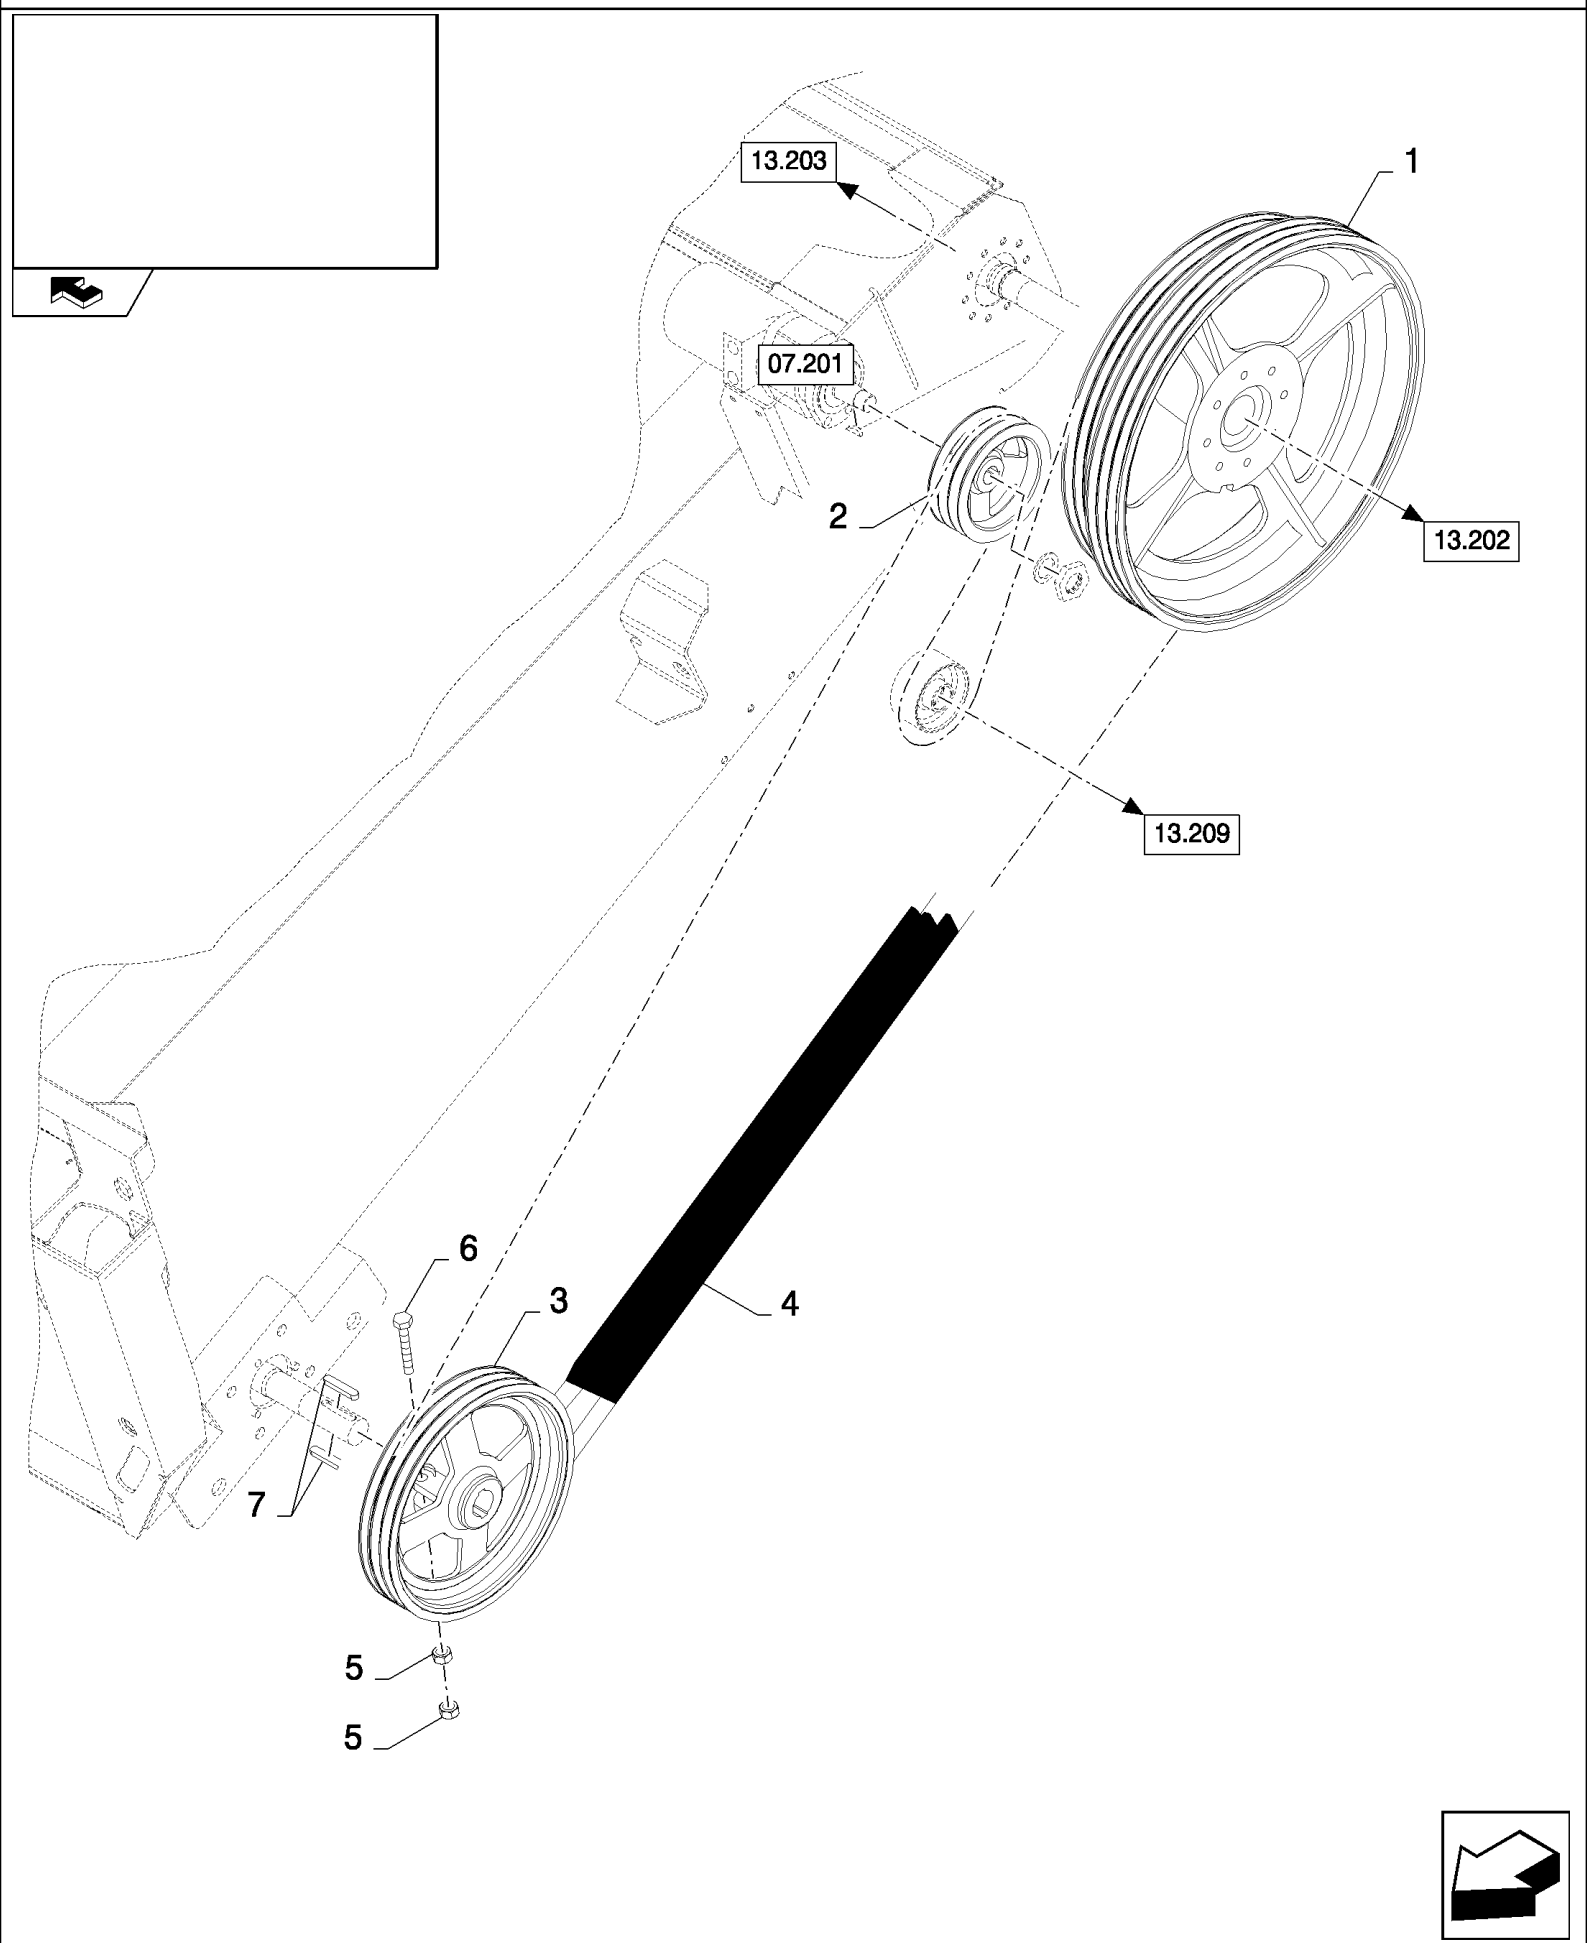

13.207(01) STRAW ELEVATOR DRIVE 3HB AND 2HB

13.207(01) STRAW ELEVATOR DRIVE 3HB AND 2HB

сылка	Номер детали	Кол-во	Описание
1	84981563	1	PULLEY, , FOR 2HB ONLY
1	84980479	1	PULLEY, , FOR 3HB ONLY
2	84981404	1	PULLEY, , FOR 2HB ONLY
2	84980478	1	PULLEY, , FOR 3HB ONLY
3	84982392	1	PULLEY, , FOR 2HB ONLY
3	84980424	1	PULLEY, , FOR 3HB ONLY
4	84981586	1	BELT, TRANSMISSION, , FOR 2HB ONLY
4	84991234	1	BELT, TRANSMISSION, , FOR 3HB ONLY
5	100020	2	NUT, M16, CI 8,
6	350616	1	BOLT, Hex, M16 x 90, 8.8,
7	323190	1	KEY, , FOR 2HB ONLY
7	320607	2	KEY, , FOR 3HB ONLY