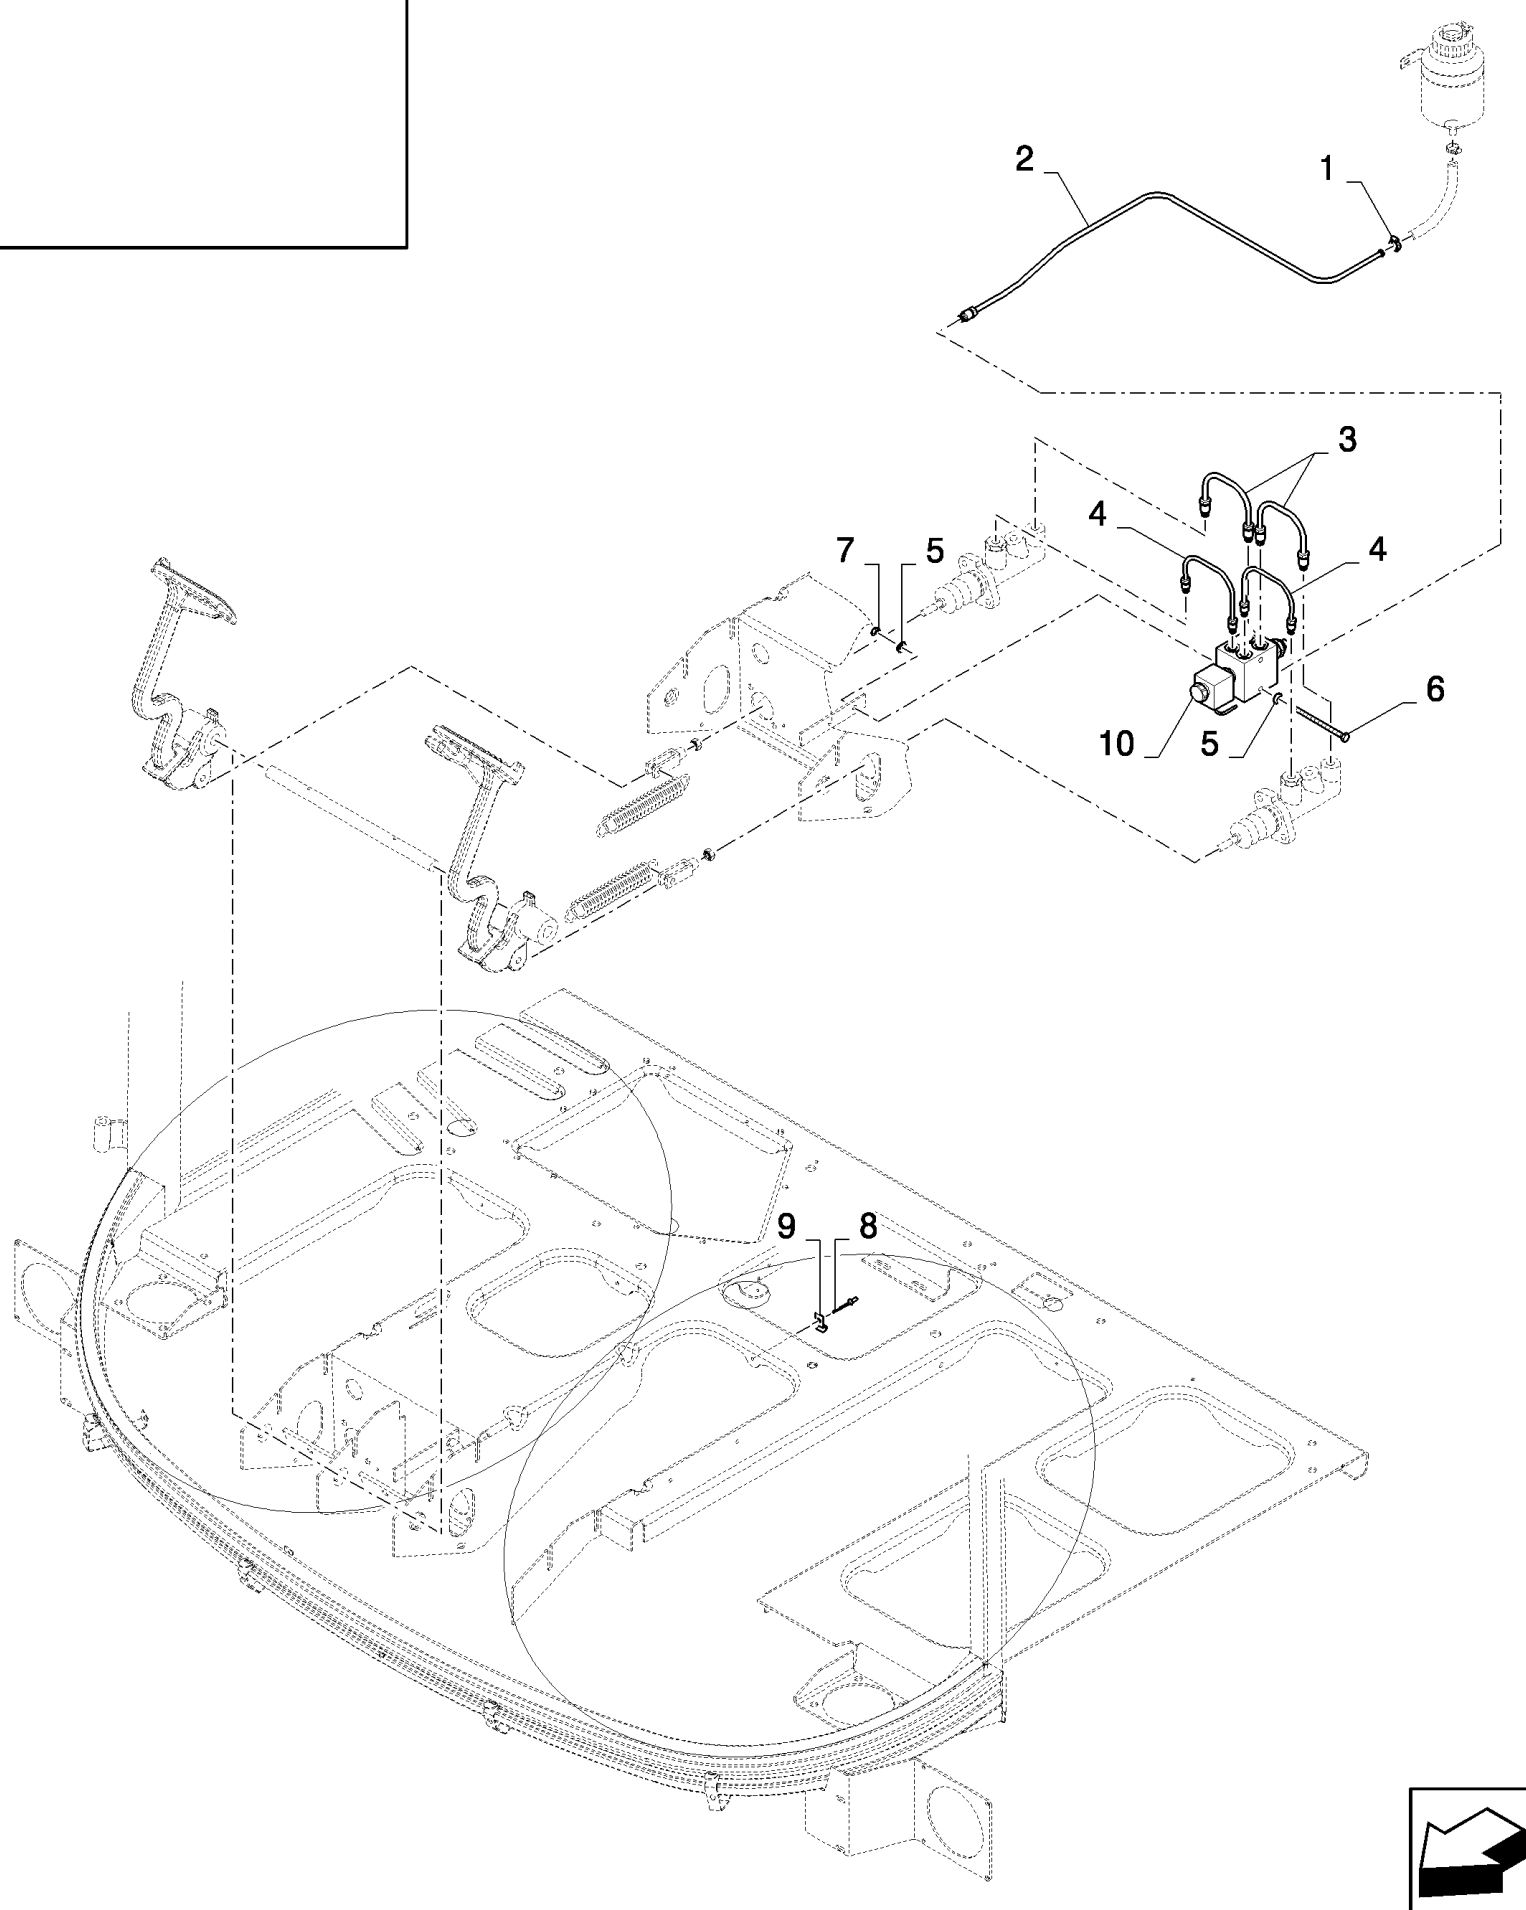

18.87395580(02) LIGHT KIT - FLIP-UP CORNHEADER

сылка	Номер детали	Кол-во	Описание
1	913888	1	CLAMP, HOSE,
2	84448948	1	BRAKE LINE,
3	84817771	2	TUBE, HYD,
4	84817773	2	TUBE, HYD,
5	322357	2	WASHER, SPRING, Belleville, M6,
6	86508569	1	BOLT, Hex, M6 x 70, 8.8, M6x70
7	9706755	1	NUT, M6, CI 8,
8	425520	1	RIVET,
9	412089	1	CLAMP,
10	84607499	1	VALVE, HYDRAULIC,