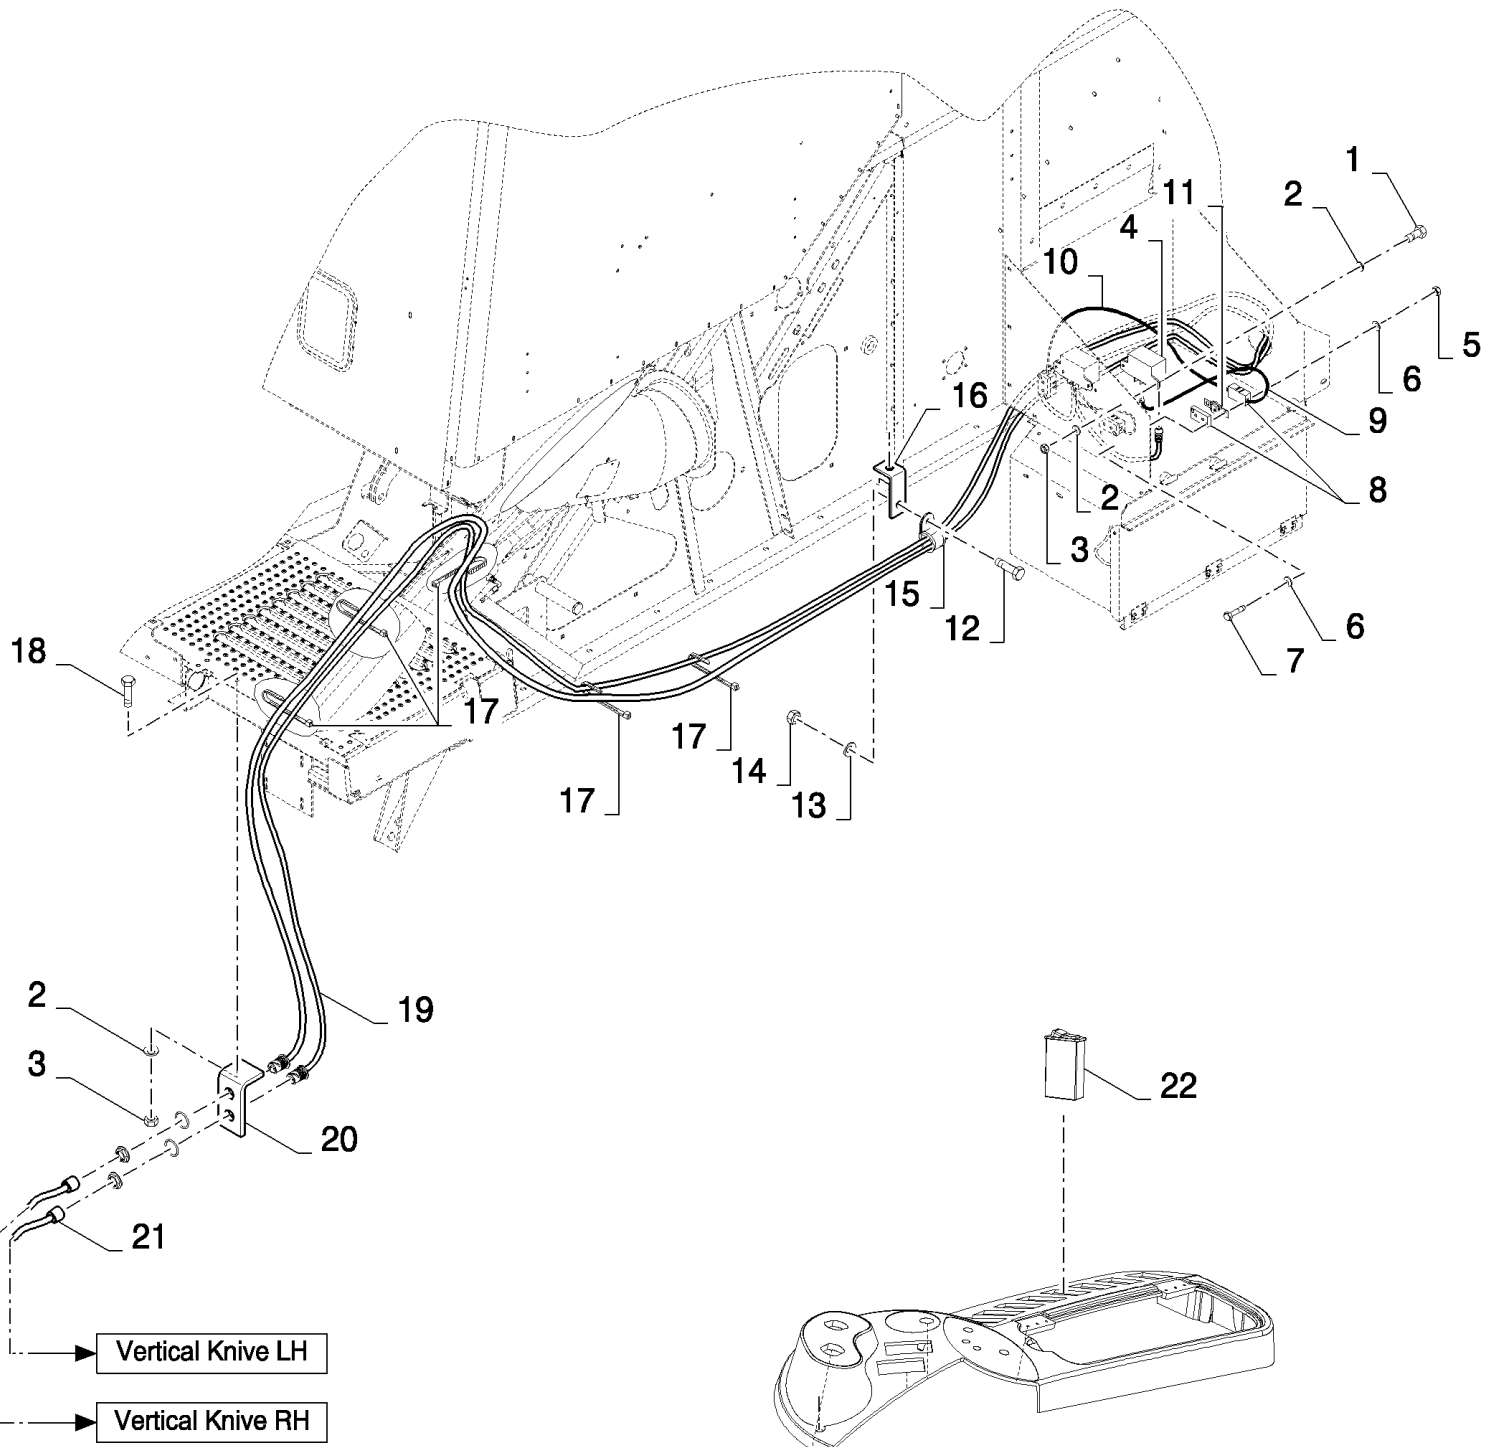

18.84085882(01) VERTICAL KNIFE ELECTRICITY KIT

18.84085882(01) VERTICAL KNIFE ELECTRICITY KIT

сылка	Номер детали	Кол-во	Описание
	84085882		VERTICAL KNIFE ELECTRICIT,
1	86508568	2	BOLT, Hex, M6 x 16, 8.8,
2	322357	5	WASHER, SPRING, Belleville, M6,
3	15896221	3	NUT, M6, CI 10,
4	86619908	1	RELAY,
5	86508812	2	NUT, M3, CI 8,
6	86509827	4	WASHER, LOCK, M3,
7	86511816	2	SCREW, Cross Pan Hd, M3 x 16,
8	84078784	1	FUSE HOLDER,
9	84444505	1	HARNESS, WIRE,
10	84444504	1	HARNESS, WIRE,
11	84320118	1	FUSE, 40A
12	120104	2	BOLT, Hex, M8 x 20, 8.8,
13	322358	2	WASHER, SPRING, Belleville, M8,
14	9706690	2	NUT, M8, CI 8,
15	9513271	1	CLAMP,
16	84446966	1	BRACKET,
17	89993154	8	CLAMP,
18	120100	1	BOLT, Hex, M6 x 20, 8.8,
19	84444502	1	HARNESS, WIRE,
20	84444610	1	BRACKET,
21	84444503	1	HARNESS, WIRE,
22	84400442	1	SWITCH,