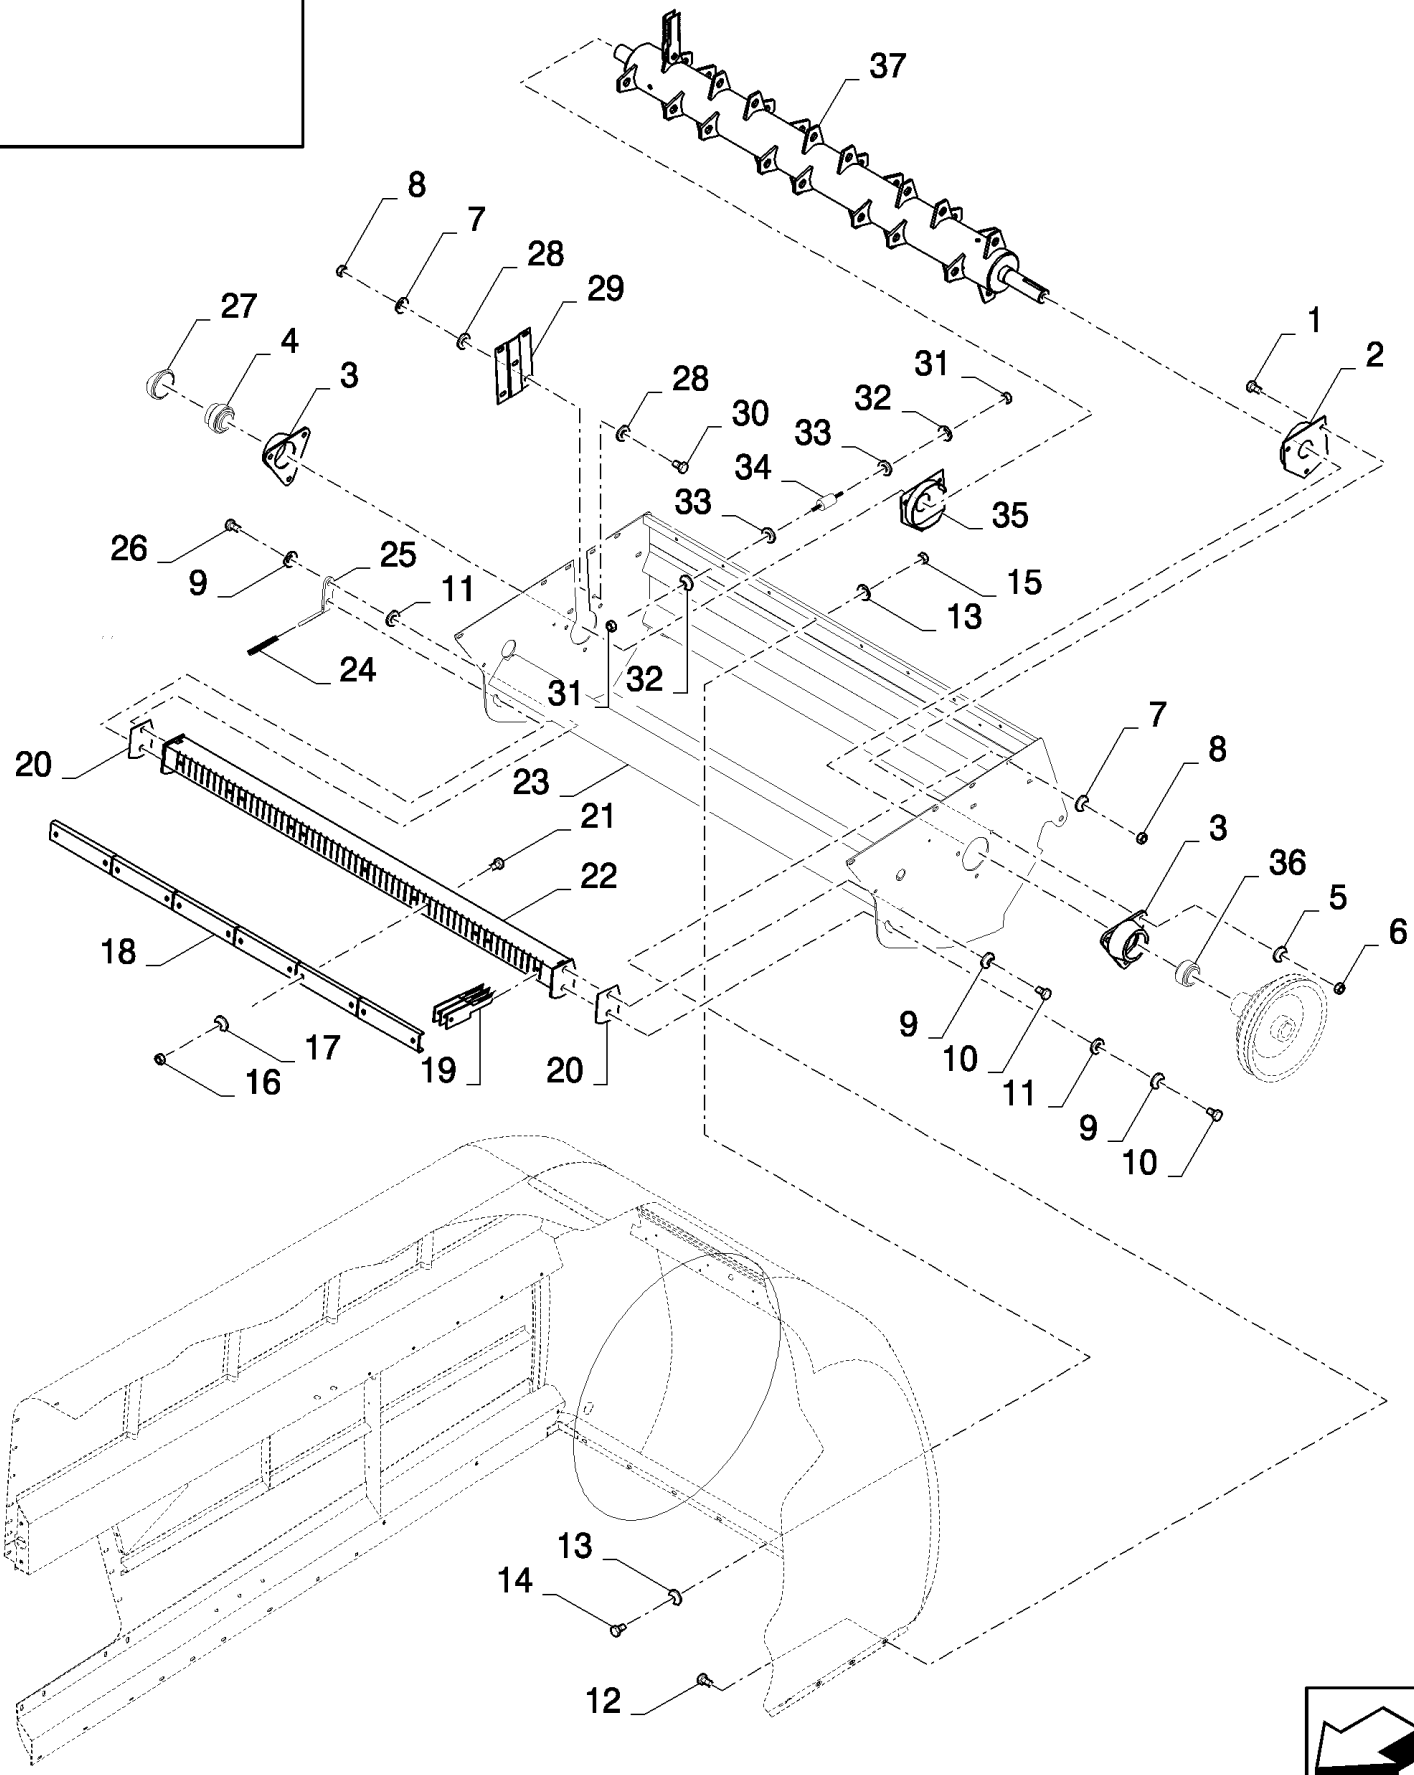

18.87395594(02) STRAWCHOPPER - MANUAL ADJUSTABLE DEFLECTORS

18.87395594(02) STRAWCHOPPER - MANUAL ADJUSTABLE DEFLECTORS

сылка	Номер детали	Кол-во	Описание
1	300389	6	BOLT, Hex, M12 x 35, 8.8, Full Thd,
2	84434806	1	GUARD,
3	84334208	2	HOUSING, BEARING,
4	385424	1	BEARING ASSY,
5	140046	6	WASHER, SPRING, Belleville, M12,
6	9706685	6	NUT, M12, CI 8,
7	140045	9	WASHER, SPRING, Belleville, M10,
8	100016	9	NUT, M10, CI 8,
9	140048	4	WASHER, SPRING, Belleville, M16,
10	43167	2	BOLT, Hex, M16 x 30, 8.8, Full Thd,
11	140020	3	WASHER, M16 x 30 x 3,
12	338949	7	BOLT, CARRIAGE, Short NK, M10 x 25, CI8.8, Full Thd,
13	322358	16	WASHER, SPRING, Belleville, M8,
14	120104	8	BOLT, Hex, M8 x 20, 8.8,
15	9706690	8	NUT, M8, CI 8,
16	86629542	12	NUT, LOCK, M8 x 1.25, CI 8,
17	140041	12	WASHER, M8 x 28 x 3,
18	84434026	6	RETAINER,
19	9516450	60	KNIFE,
20	84434200	3	SHIM,
21	86528166	12	BOLT, Hex, M8 x 120, 8.8, M8x120
22	84440064	1	SUPPORT,
23	87373172	1	FRAME,
24	84439164	1	HANDLE GRIP,
25	84434209	1	LEVER,
26	43168	2	BOLT, Hex, M16 x 40, 8.8,
27	137395	1	DUST CAP,
28	140042	4	WASHER, M10 x 34 x 3,
29	84440375	1	PLATE,
30	43139	2	SCREW, M10x25
31	9706755	8	NUT, M6, CI 8,
32	322357	8	WASHER, SPRING, Belleville, M6,
33	448516	8	SPACER,
34	9513734	4	ISOLATOR,
35	84434825	1	GUARD,
36	84453848	1	BEARING, BALL,
37	84079088	1	ROTOR,
	400972	0.05	grease
	86503661	0.05	grease