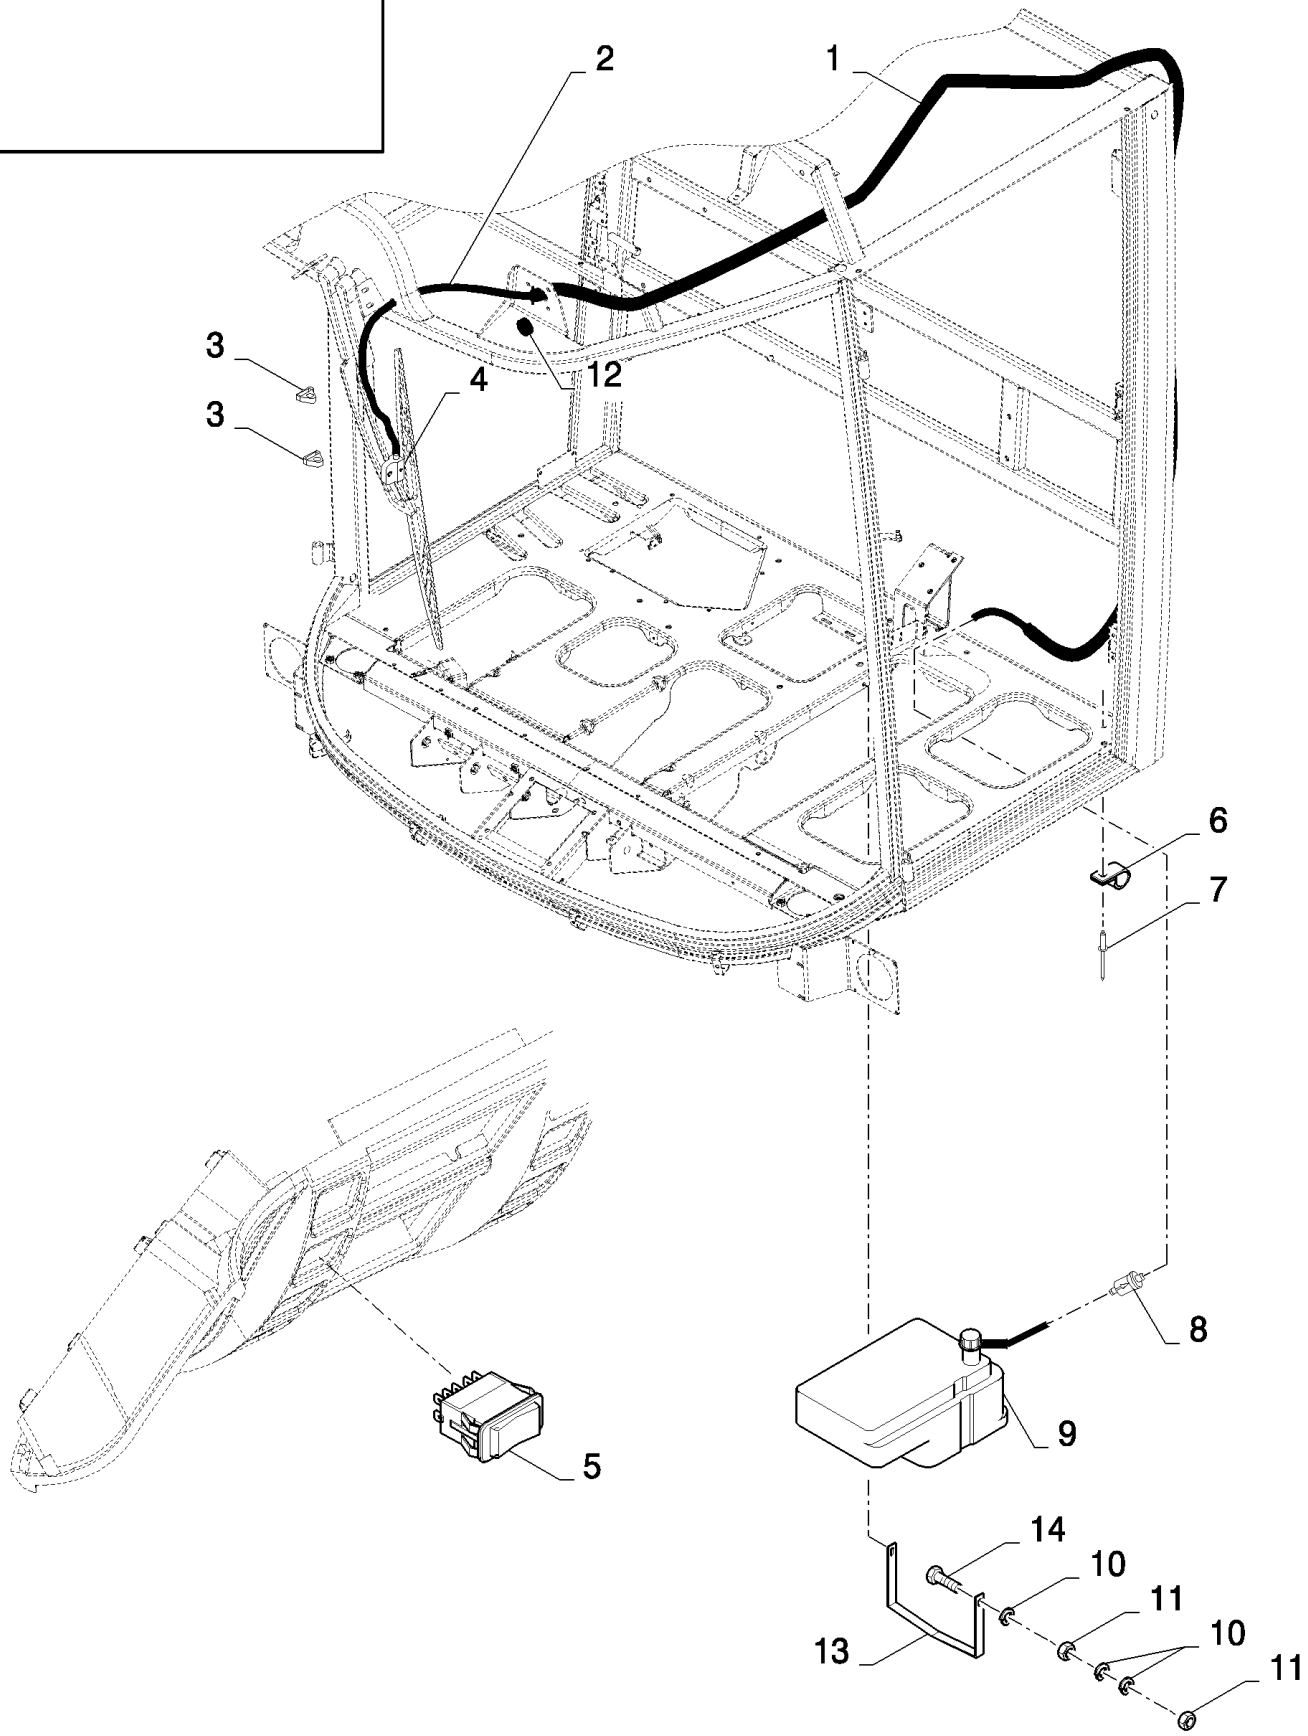

18.84085898(01) WINDSCREEN WASHER KIT

18.84085898(01) WINDSCREEN WASHER KIT

сылка	Номер детали	Кол-во	Описание
	84085898		DIA KIT, HARVESTER,
1	89507813	1	L=3.3M
2	84037518	1	HOSE, L=6M
3	84442498	4	CLIP,
4	84442497	1	NOZZLE,
5	84320665	1	SWITCH,
6	84818443	2	CLAMP,
7	9512968	2	RIVET, Rivet
8	84037530	1	VALVE, CHECK,
9	84002498	1	RESERVOIR, WINDSH. WASH,
10	322357	6	WASHER, SPRING, Belleville, M6,
11	15896221	4	NUT, M6, CI 10,
12	46288	1	GROMMET,
13	84002499	1	CLAMP,
14	86977786	2	BOLT, Hex, M6 x 25, 8.8,
	89513508	1	WATER
	80401269	0.001	GLYCERINE
	85700895	1	ANTI-FREEZE