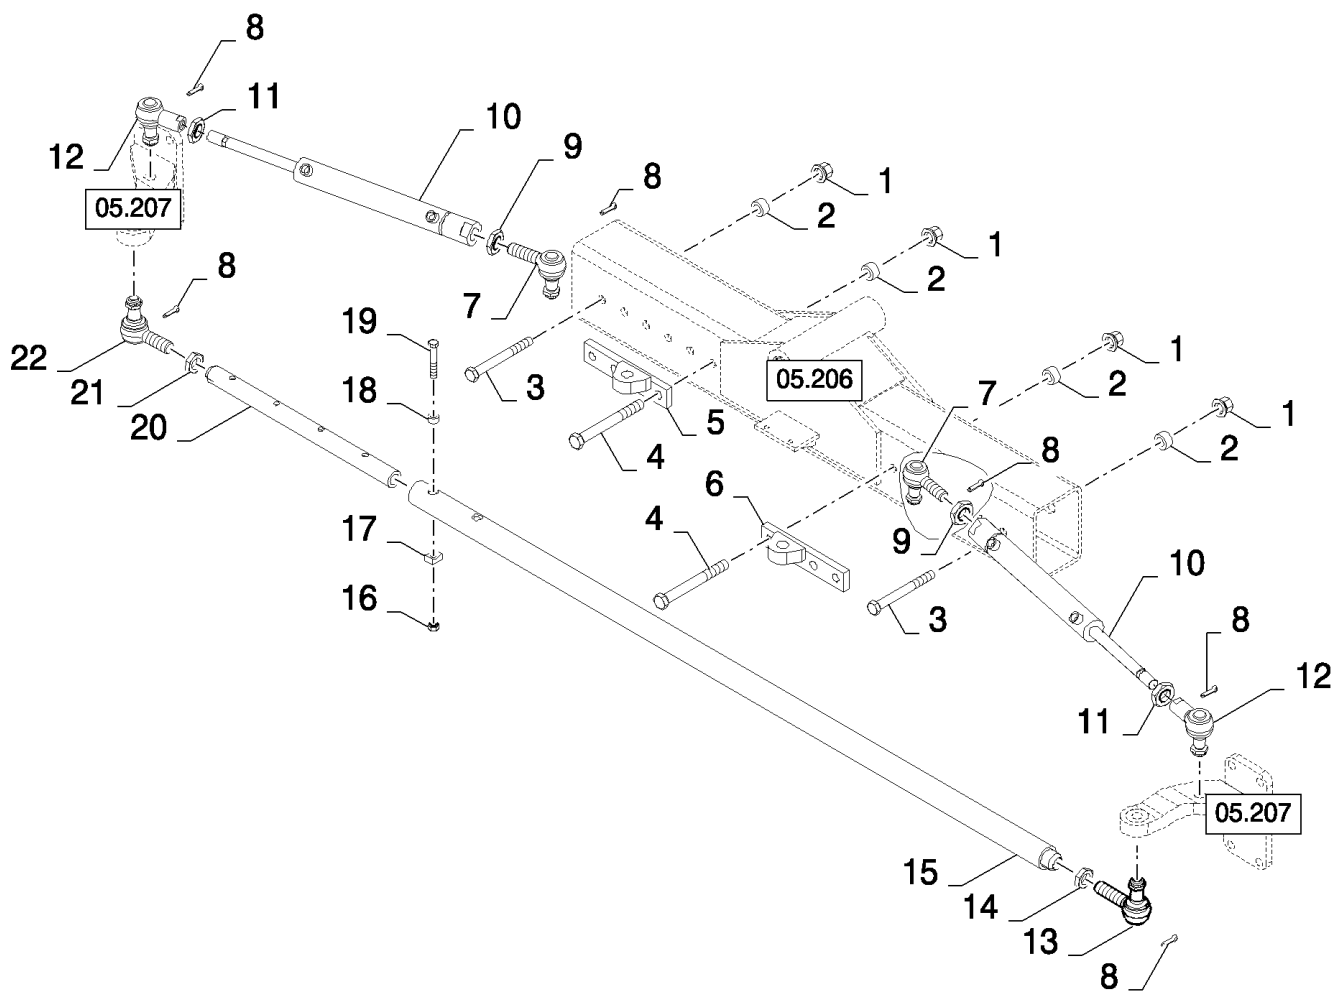

05.208(01) POWERED REAR AXLE

CS6090 COMBINE (9/06-) - Rear Axle

05.208(01) POWERED REAR AXLE

сылка	Номер детали	Кол-во	Описание
1	280375	10	NUT, LOCK, 3/4"-10, GC,
2	9512203	10	WASHER,
3	9846394	4	BOLT, Hex, 3/4"-10 x 7", G8,
4	9512205	6	SCREW,
5	84800172	1	BRACKET, RH
6	84800173	1	BRACKET, LH
7	84800184	2	BALL JOINT,
8	300401	6	PIN, SPLIT (COTTER), M2 x 40,
9	100034	2	NUT, M30 x 1.5, CI 8,
10	84800185	2	CYLINDER STEERING,
11	100033	2	NUT, Thin, M24 x 1.5, CI 04,
12	84800183	2	BALL JOINT,
13	9818615	1	BALL JOINT,
14	9818616	1	NUT,
15	84800182	1	TIE-ROD,
16	88871	2	NUT, LOCK, 1/2"-13, GC,
17	627347	2	CLAMP,
18	9512175	2	SPACER,
19	9818286	2	BOLT, Hex, 1/2"-13 x 3 1/2", G8,
20	84800181	1	TIE-ROD,
21	87319	1	NUT, Jam, 1 1/8"-12, G2,
22	677952	1	BALL JOINT,