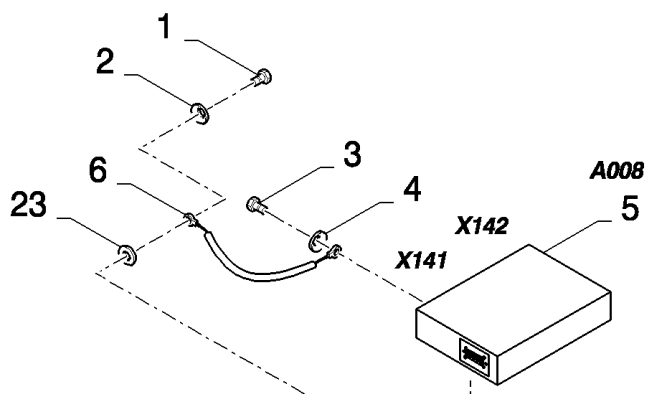

06.212(01) STANDARD MONITOR

06.212(01) STANDARD MONITOR

сылка	Номер детали	Кол-во	Описание
1	86508568	1	BOLT, Hex, M6 x 16, 8.8,
2	322357	2	WASHER, SPRING, Belleville, M6,
3	336199	1	BOLT, Hex, M8 x 12, 8.8, Full Thd,
4	322358	1	WASHER, SPRING, Belleville, M8,
5	87394169	1	MODULE,
6	84441529	1	HARNESS, WIRE, , SEE FIGURE 06.545
7	9706755	1	NUT, M6, CI 8,
8	412491	3	SCREW, M12x70
9	448889	3	WASHER,
10	87390298	1	MONITOR, CONTROL, (11 to 22)
11	84807803	1	CONSOLE, LH
12	84807802	1	CONSOLE, RH
13	84455608	1	HARNESS, WIRE, POSTMODULE
14	84455609	1	CABLE, BUZZER
15	84455610	2	CABLE,
16	84455611	1	CABLE,
17	84455612	1	BOARD, PRINTED CIRCUIT, HEADER HIGHT
18	84455613	1	BOARD, PRINTED CIRCUIT, GRAINLOSS
19	84455614	1	BOARD, PRINTED CIRCUIT, ALARM-DISPLAY
20	84455615	1	BOARD, PRINTED CIRCUIT, MONITOR CPU
21	84455616	1	PUSH BUTTON,
22	87352617	1	DECAL,
23	280279	1	WASHER, LOCK, Ext Tooth, 1/4",