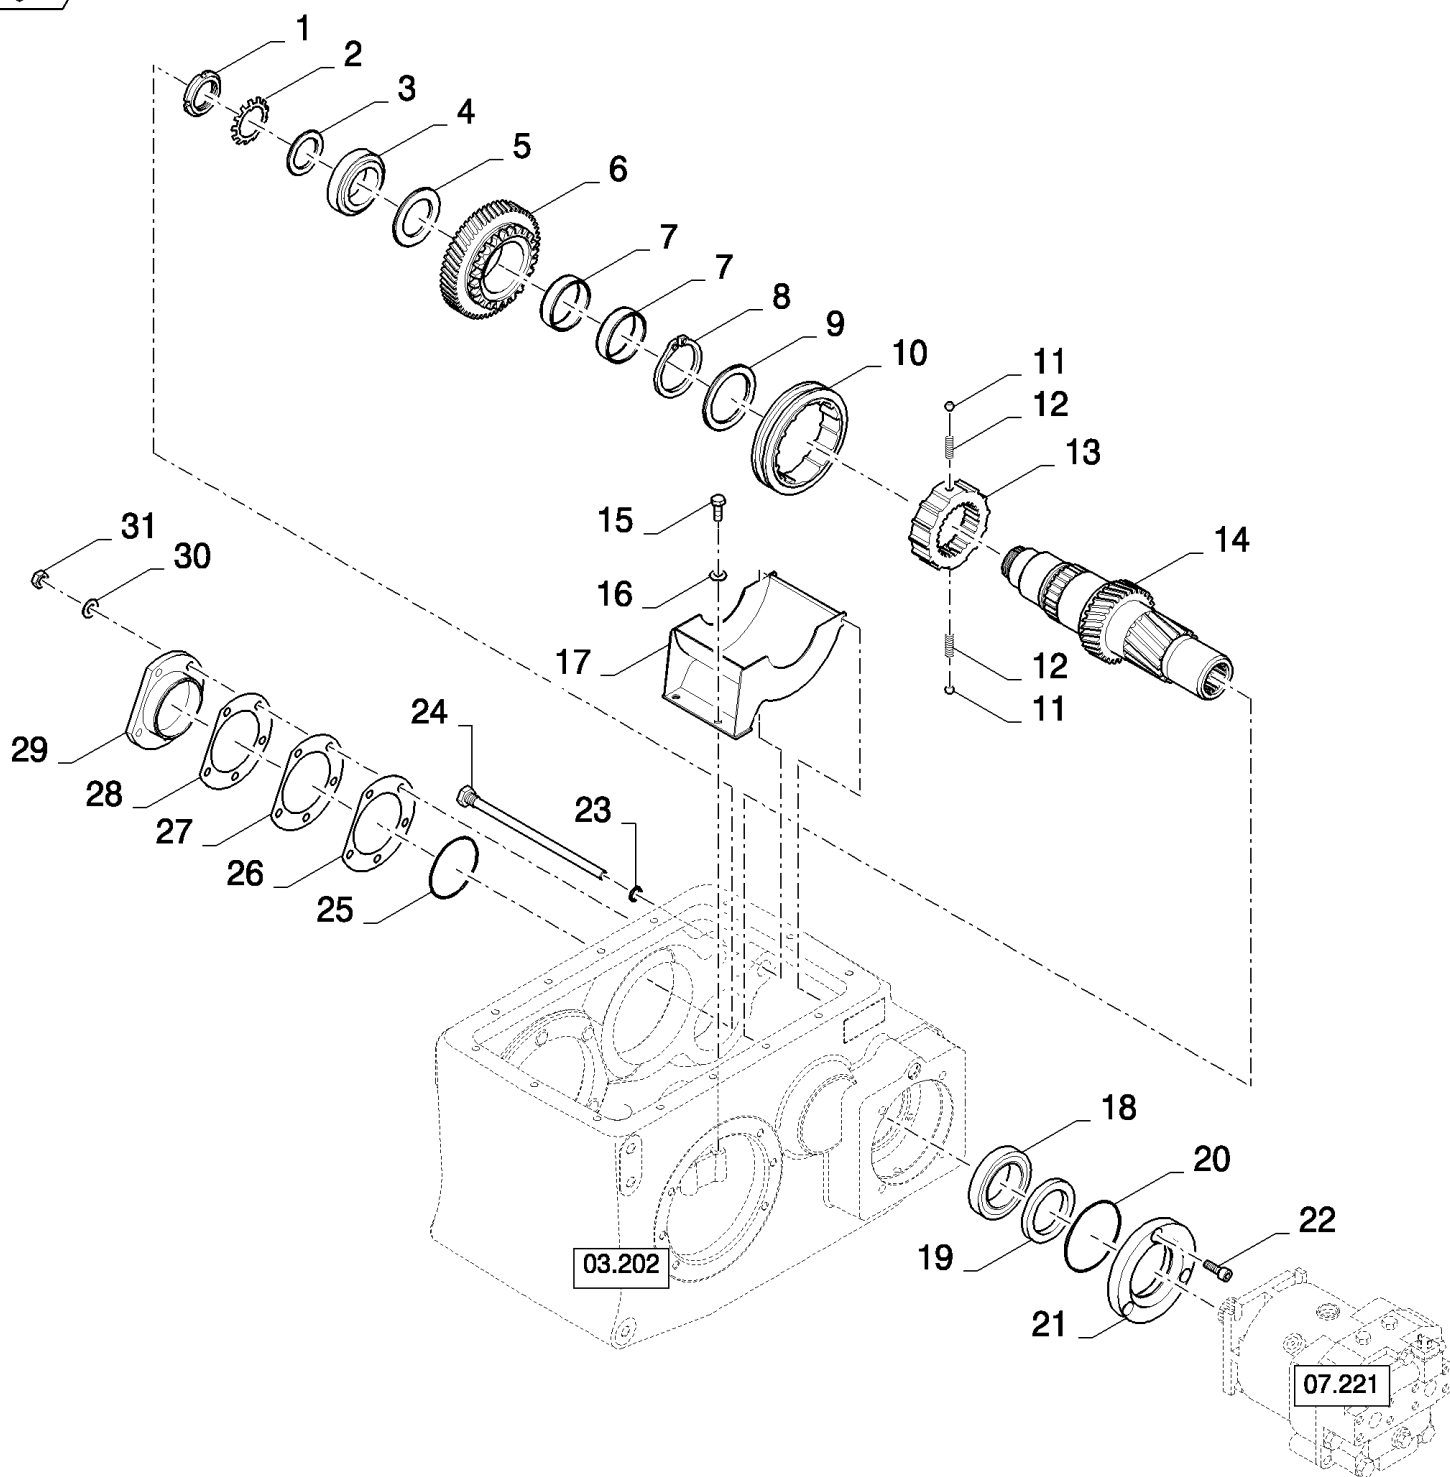

03.204(01) GEARBOX, INPUT SHAFT

03.204(01) GEARBOX, INPUT SHAFT

сылка	Номер детали	Кол-во	Описание
1	9615771	1	NUT, LOCK, M45 x 1.5, Bearing, M45x1.5
2	80410880	1	RING, LOCKING,
3	84071395	1	RING,
4	853116	1	BEARING, ROLLER, TAPERED,
5	84071394	1	RING,
6	84433273	1	GEAR,
7	87317816	1	BEARING SET,
8	84078051	1	RING, SNAP, M72, Ext,
9	84072052	1	RING,
10	84433358	1	GEAR,
11	84041521	2	BALL,
12	84041522	2	SPRING,
13	84433352	1	GEAR,
14	84071392	1	SHAFT,
15	120103	2	BOLT, Hex, M8 x 16, 8.8,
16	322358	2	WASHER, SPRING, Belleville, M8,
17	84435240	1	SHIELD,
18	750347	1	BEARING, ROLLER, TAPERED,
19	84045429	1	SEALRING,
20	84032297	1	O-RING,
21	84071648	1	HOUSING, BEARING,
22	300442	3	SCREW, Hex Soc Hd, M10 x 30, 8.8,
23	84011379	1	RING,
24	84334964	1	SET SCREW, Hex Soc, M12 x 205,
25	84078053	1	O-RING,
26	84072110	1	SHIM,
27	84072113	AR	SHIM,
28	84072114	AR	SHIM,
29	84071116	1	HOUSING, BEARING,
30	140045	5	WASHER, SPRING, Belleville, M10,
31	100016	5	NUT, M10, CI 8,