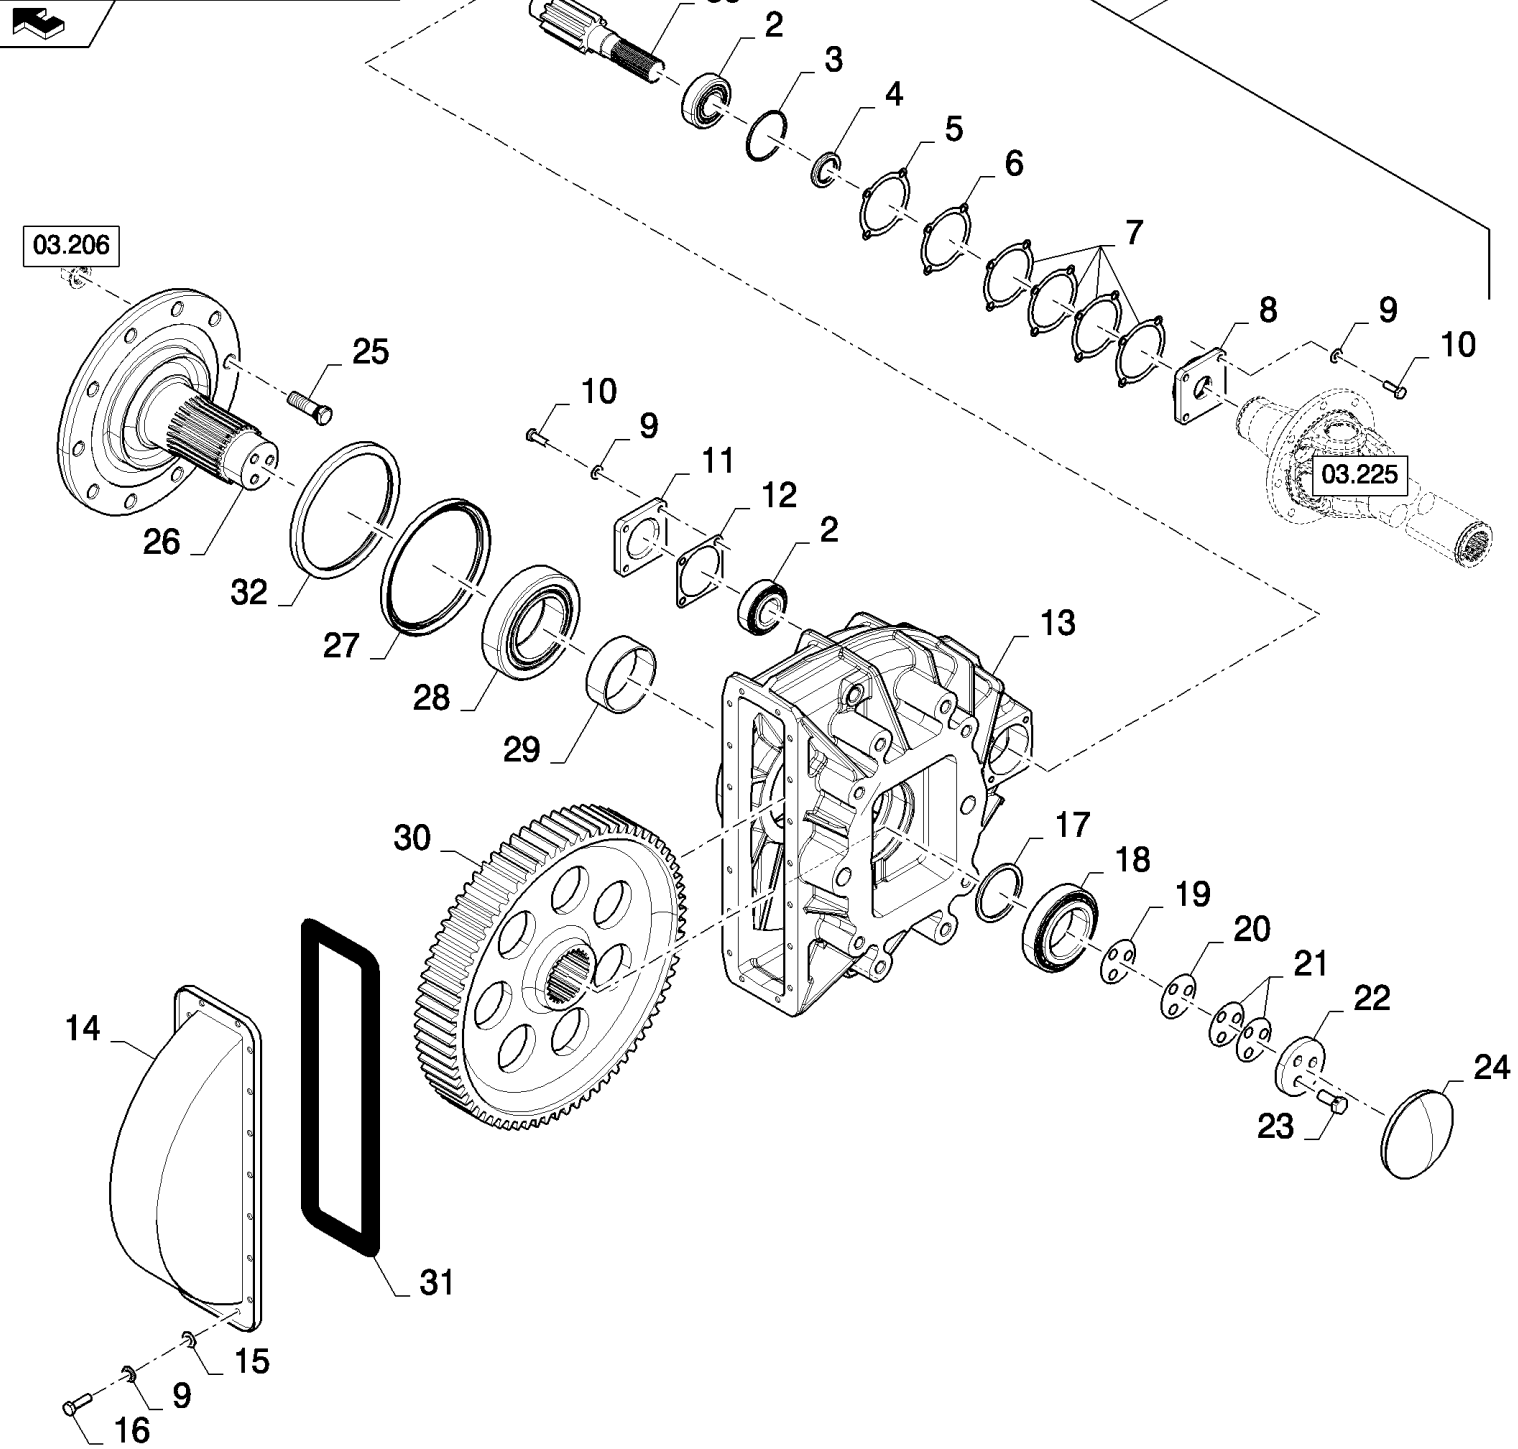

## 03.202(01) GEARBOX

сылка	Номер детали	Кол-во	Описание
1	412621	14	BOLT, Hex Lock, M10 x 30, 8.8, M10x30
2	84071596	1	LEVEL GAUGE CONTROL,
3	84334005	1	LEVER, , WITH DIFF. LOCK
4	370002	2	RING, SNAP, M25, Ext, , WITH DIFF. LOCK
5	9506888	1	PIN, , WITH DIFF. LOCK
6	398136	1	BREATHER,
7	220025	2	SEALRING,
8	84058860	1	SENSOR,
9	355607	1	SEALRING,
10	336897	1	PLUG,
11	84435988	1	COVER, , STANDARD
11	84437002	1	COVER, , WITH DIFF. LOCK
12	84071961	1	GASKET,
13	89818942	1	O-RING, , WITH DIFF. LOCK
14	9818945	1	INSERT, , WITH DIFF. LOCK
15	9818947	1	YOKE, , WITH DIFF. LOCK
16	110019	5	STUD,
17	350341	15	STUD,
18	84433056	1	HOUSING,