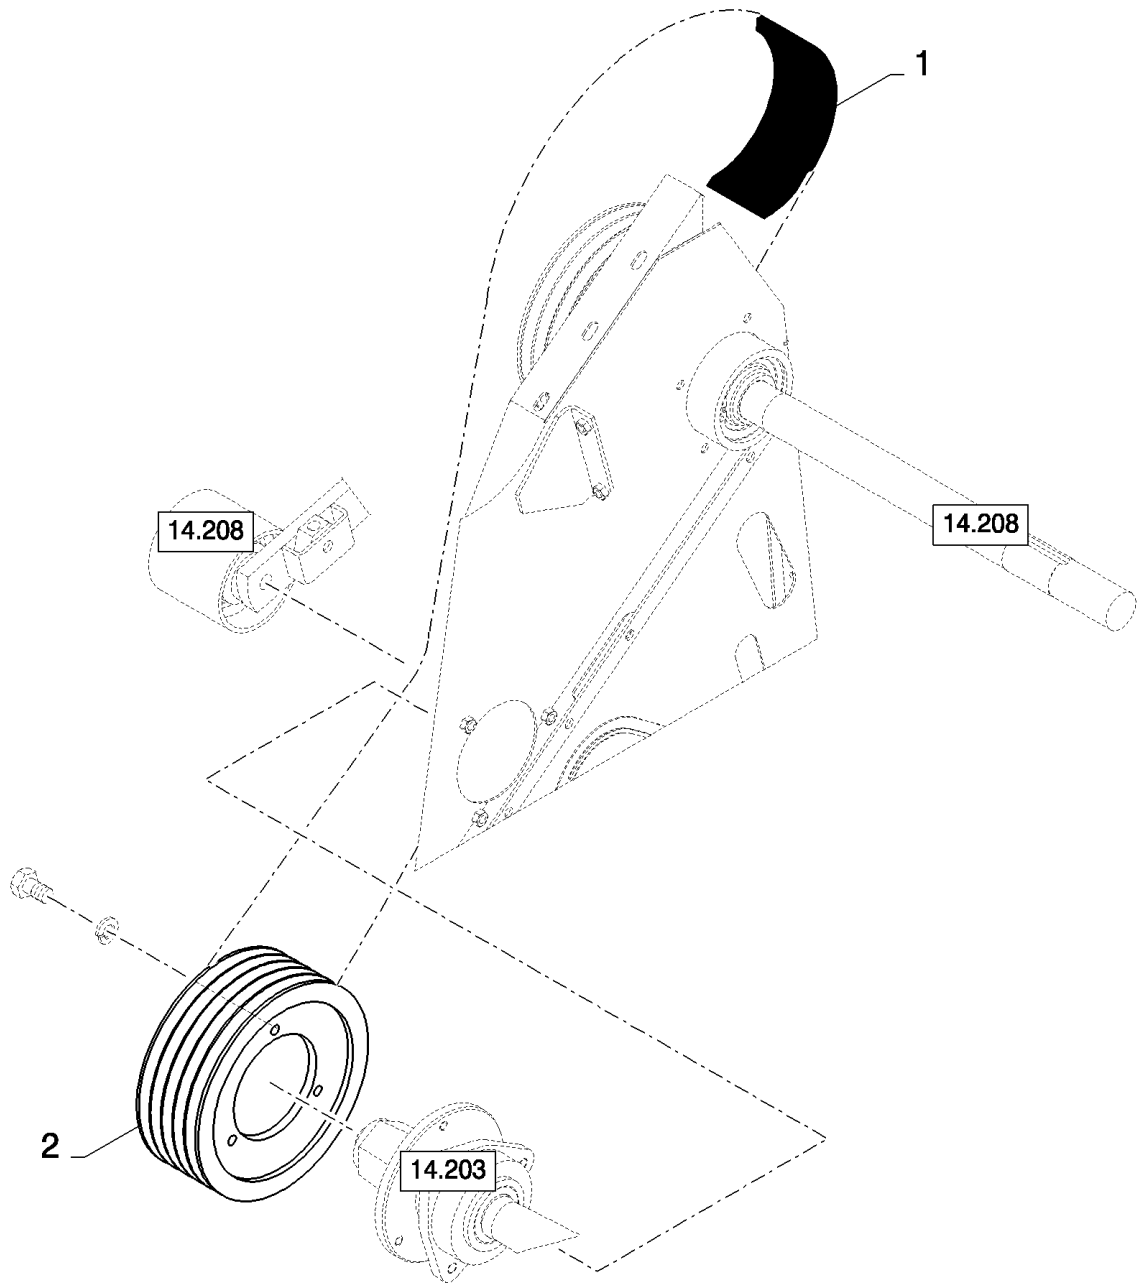

14.214(01) DRUM DRIVE

14.214(01) DRUM DRIVE

сылка	Номер детали	Кол-во	Описание
1	84072772	1	BELT, TRANSMISSION,
1	84072815	1	BELT, TRANSMISSION, , LOW DRUM SPEED
2	84334104	1	PULLEY,
2	84334120	1	PULLEY, , LOW DRUM SPEED