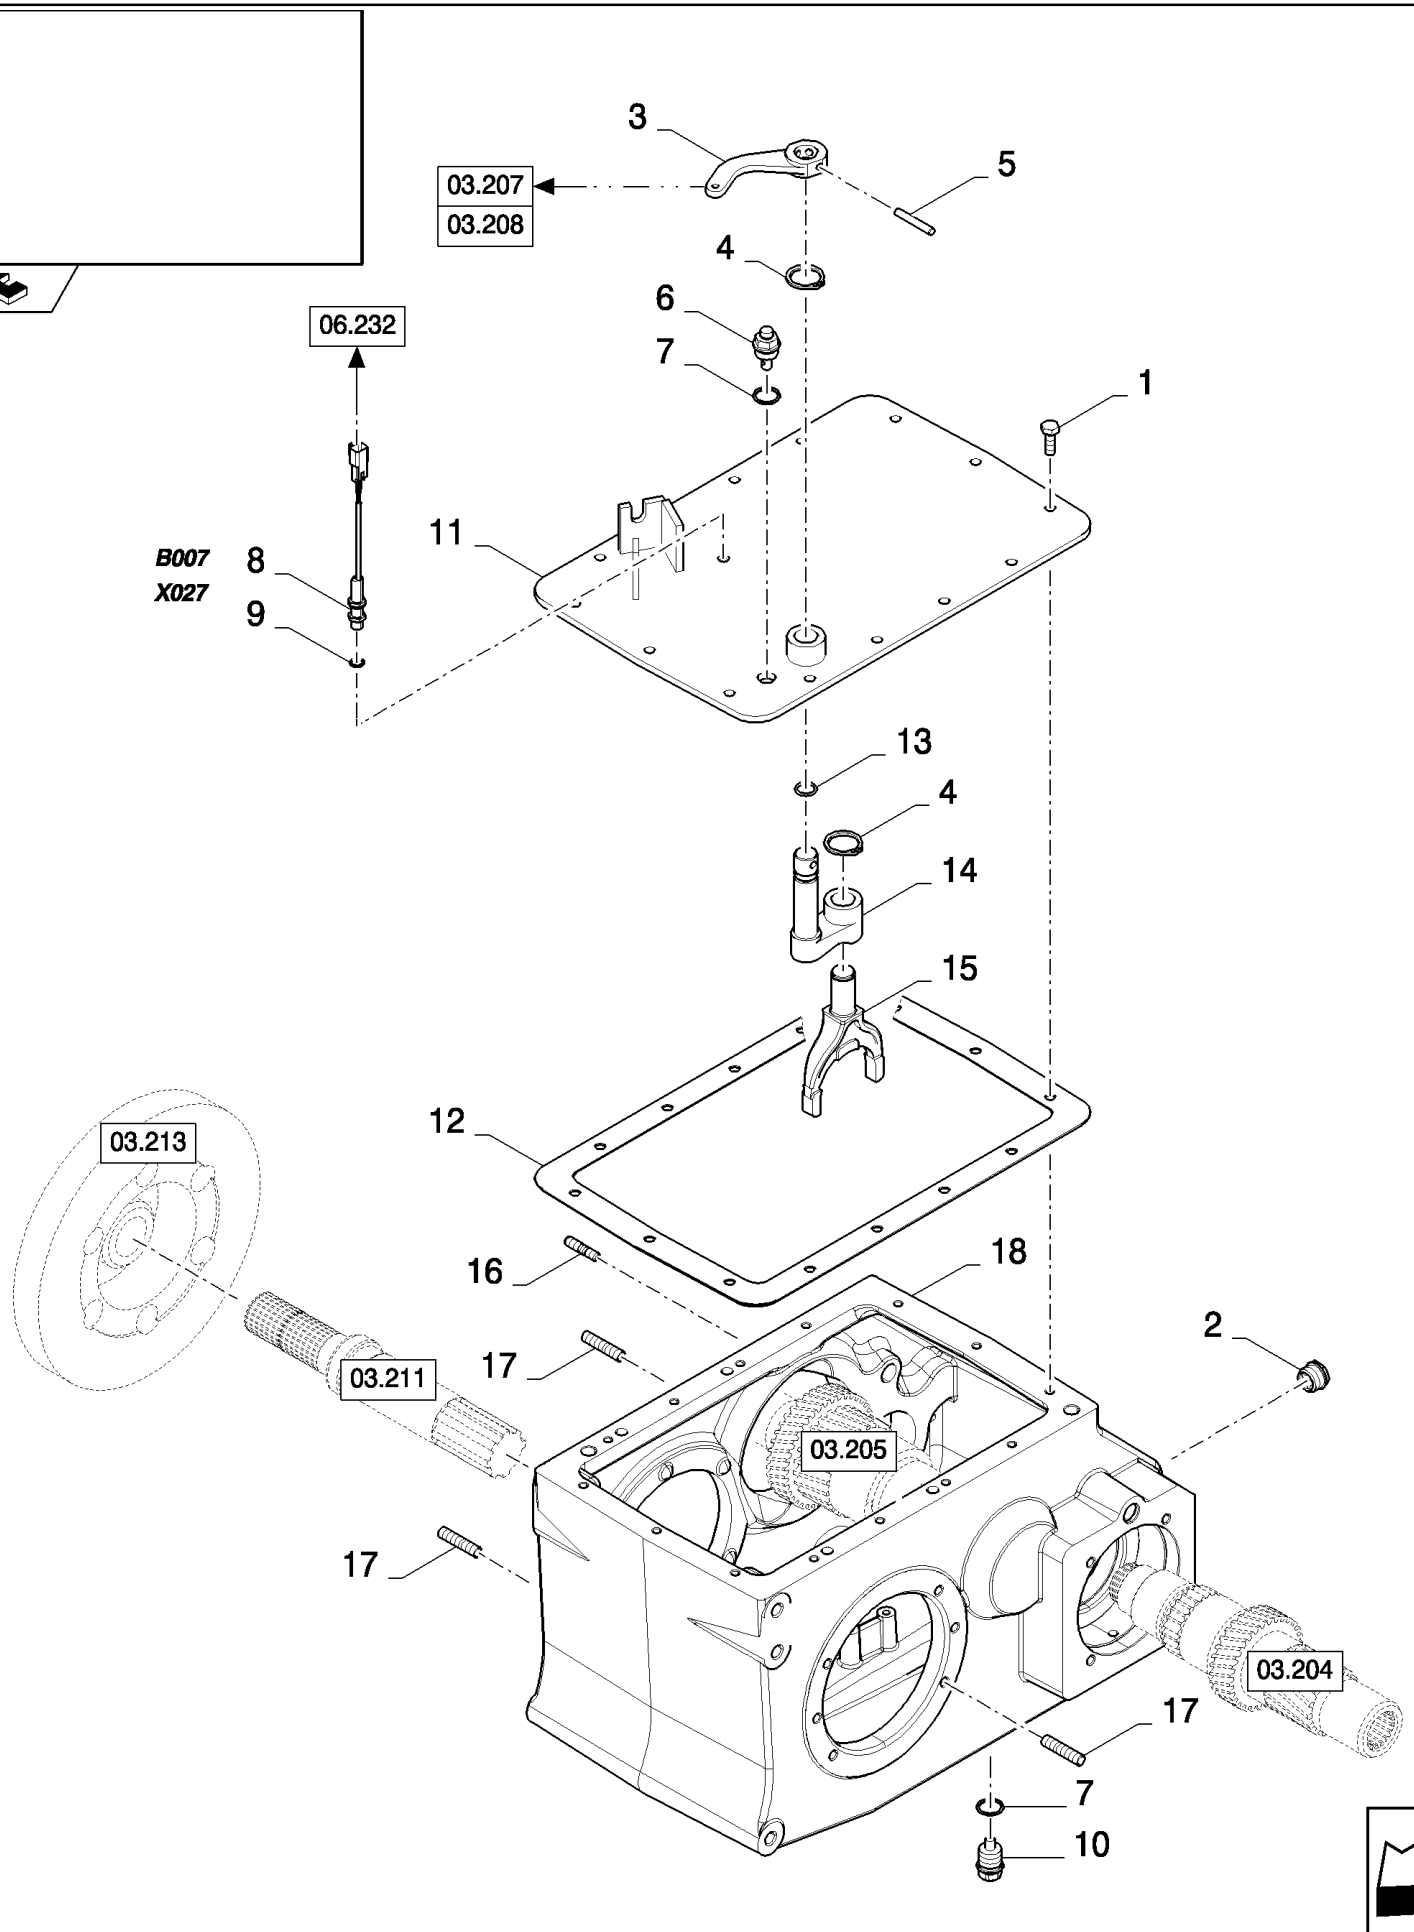

## 03.202(01) GEARBOX

сылка	Номер детали	Кол-во	Описание
1	412621	14	BOLT, Hex Lock, M10 x 30, 8.8, M10x30
2	84071596	1	LEVEL GAUGE CONTROL,
3	84334005	1	LEVER, , WITH DIFF. LOCK
4	370002	2	RING, SNAP, M25, Ext, , WITH DIFF. LOCK
5	9506888	1	PIN, , WITH DIFF. LOCK
6	398136	1	BREATHER,
7	220025	2	SEALRING,
8	84058860	1	SENSOR,
9	355607	1	SEALRING,
10	336897	1	PLUG,
11	84435988	1	COVER, , STANDARD
11	84437002	1	COVER, , WITH DIFF. LOCK
12	84071961	1	GASKET,
13	89818942	1	O-RING, , WITH DIFF. LOCK
14	9818945	1	INSERT, , WITH DIFF. LOCK
15	9818947	1	YOKE, , WITH DIFF. LOCK
16	110019	5	STUD,
17	350341	15	STUD,
18	84433056	1	HOUSING,