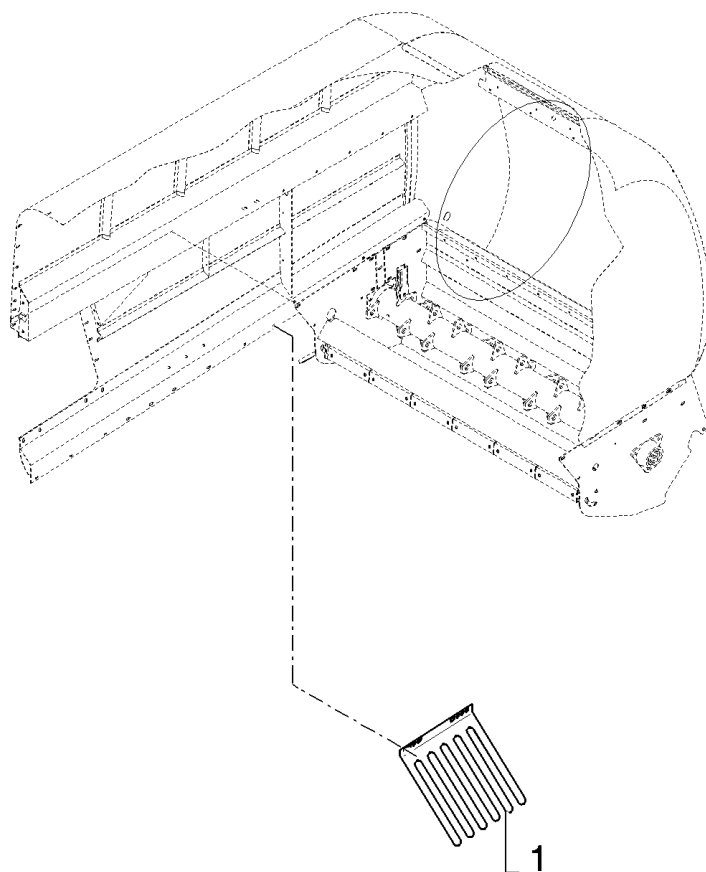

18.84079053(01) SUITCASE WEIGHTS SUPPORT FRAME

сылка	Номер детали	Кол-во	Описание
	84079053		DIA KIT, HARVESTER,
1	140048	4	WASHER, SPRING, Belleville, M16,
2	100020	4	NUT, M16, CI 8,
3	385922	8	BOLT, Hex, M16 x 45, 8.8, Hex, M16 x 45, 8.8
4	394631	4	WASHER, 17MM
5	84438689	1	SUPPORT,
6	84437767	1	SUPPORT,

18.84079152(01) SWATHING RAKES