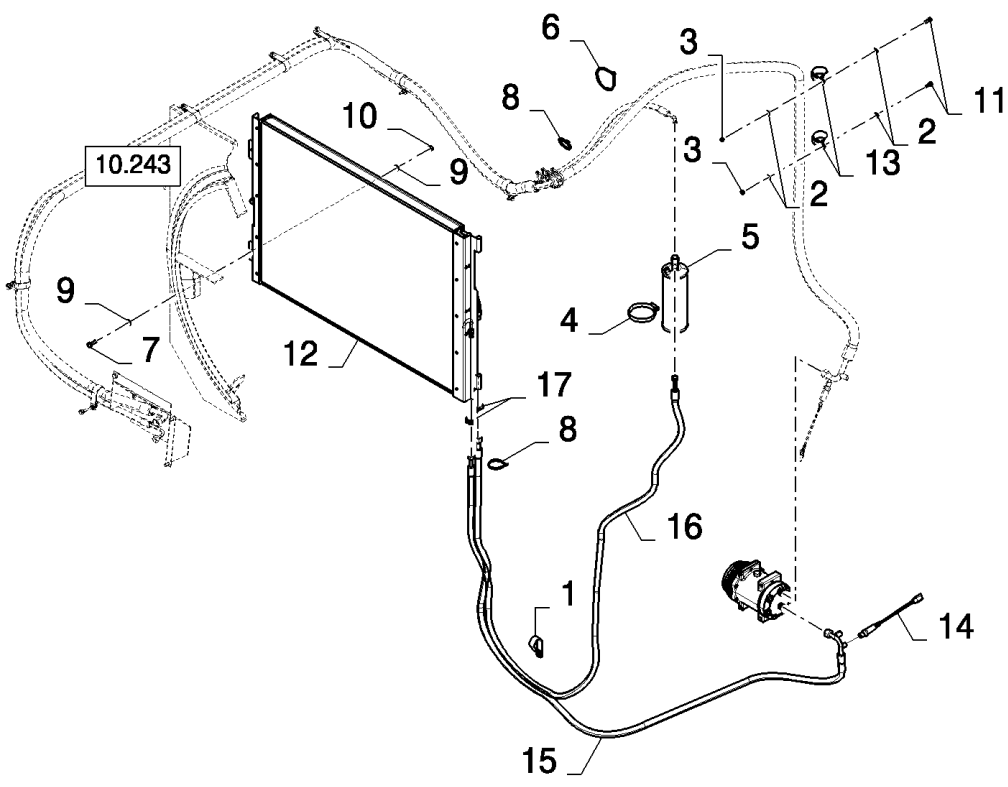

10.244(01) AIR CONDITIONER UNIT : COMPRESSOR, DRYER

10.244(01) AIR CONDITIONER UNIT : COMPRESSOR, DRYER

сылка	Номер детали	Кол-во	Описание
1	9513271	1	CLAMP,
2	322357	4	WASHER, SPRING, Belleville, M6,
3	9706755	2	NUT, M6, CI 8,
4	381144	1	CLAMP, HOSE, #60, 3.31/4.25 Type F Worm,
5	84058791	1	RECEIVER-DRYER,
5	84078487	1	RECEIVER-DRYER, , FOR SWEDEN ONLY
6	86566990	1	STRAP, CABLE,
7	43127	2	BOLT, Hex, M8 x 25, 8.8,
8	86566989	2	STRAP, CABLE,
9	322358	4	WASHER, SPRING, Belleville, M8,
10	9706690	2	NUT, M8, CI 8,
11	86977786	2	BOLT, Hex, M6 x 25, 8.8,
12	87330260	1	CONDENSER,
13	455556	2	CLAMP,
14	87366045	1	SWITCH, PRESSURE,
15	84448937	1	HOSE, FLEXIBLE,
16	84320640	1	HOSE, FLEXIBLE,
17	102043	2	GROMMET,