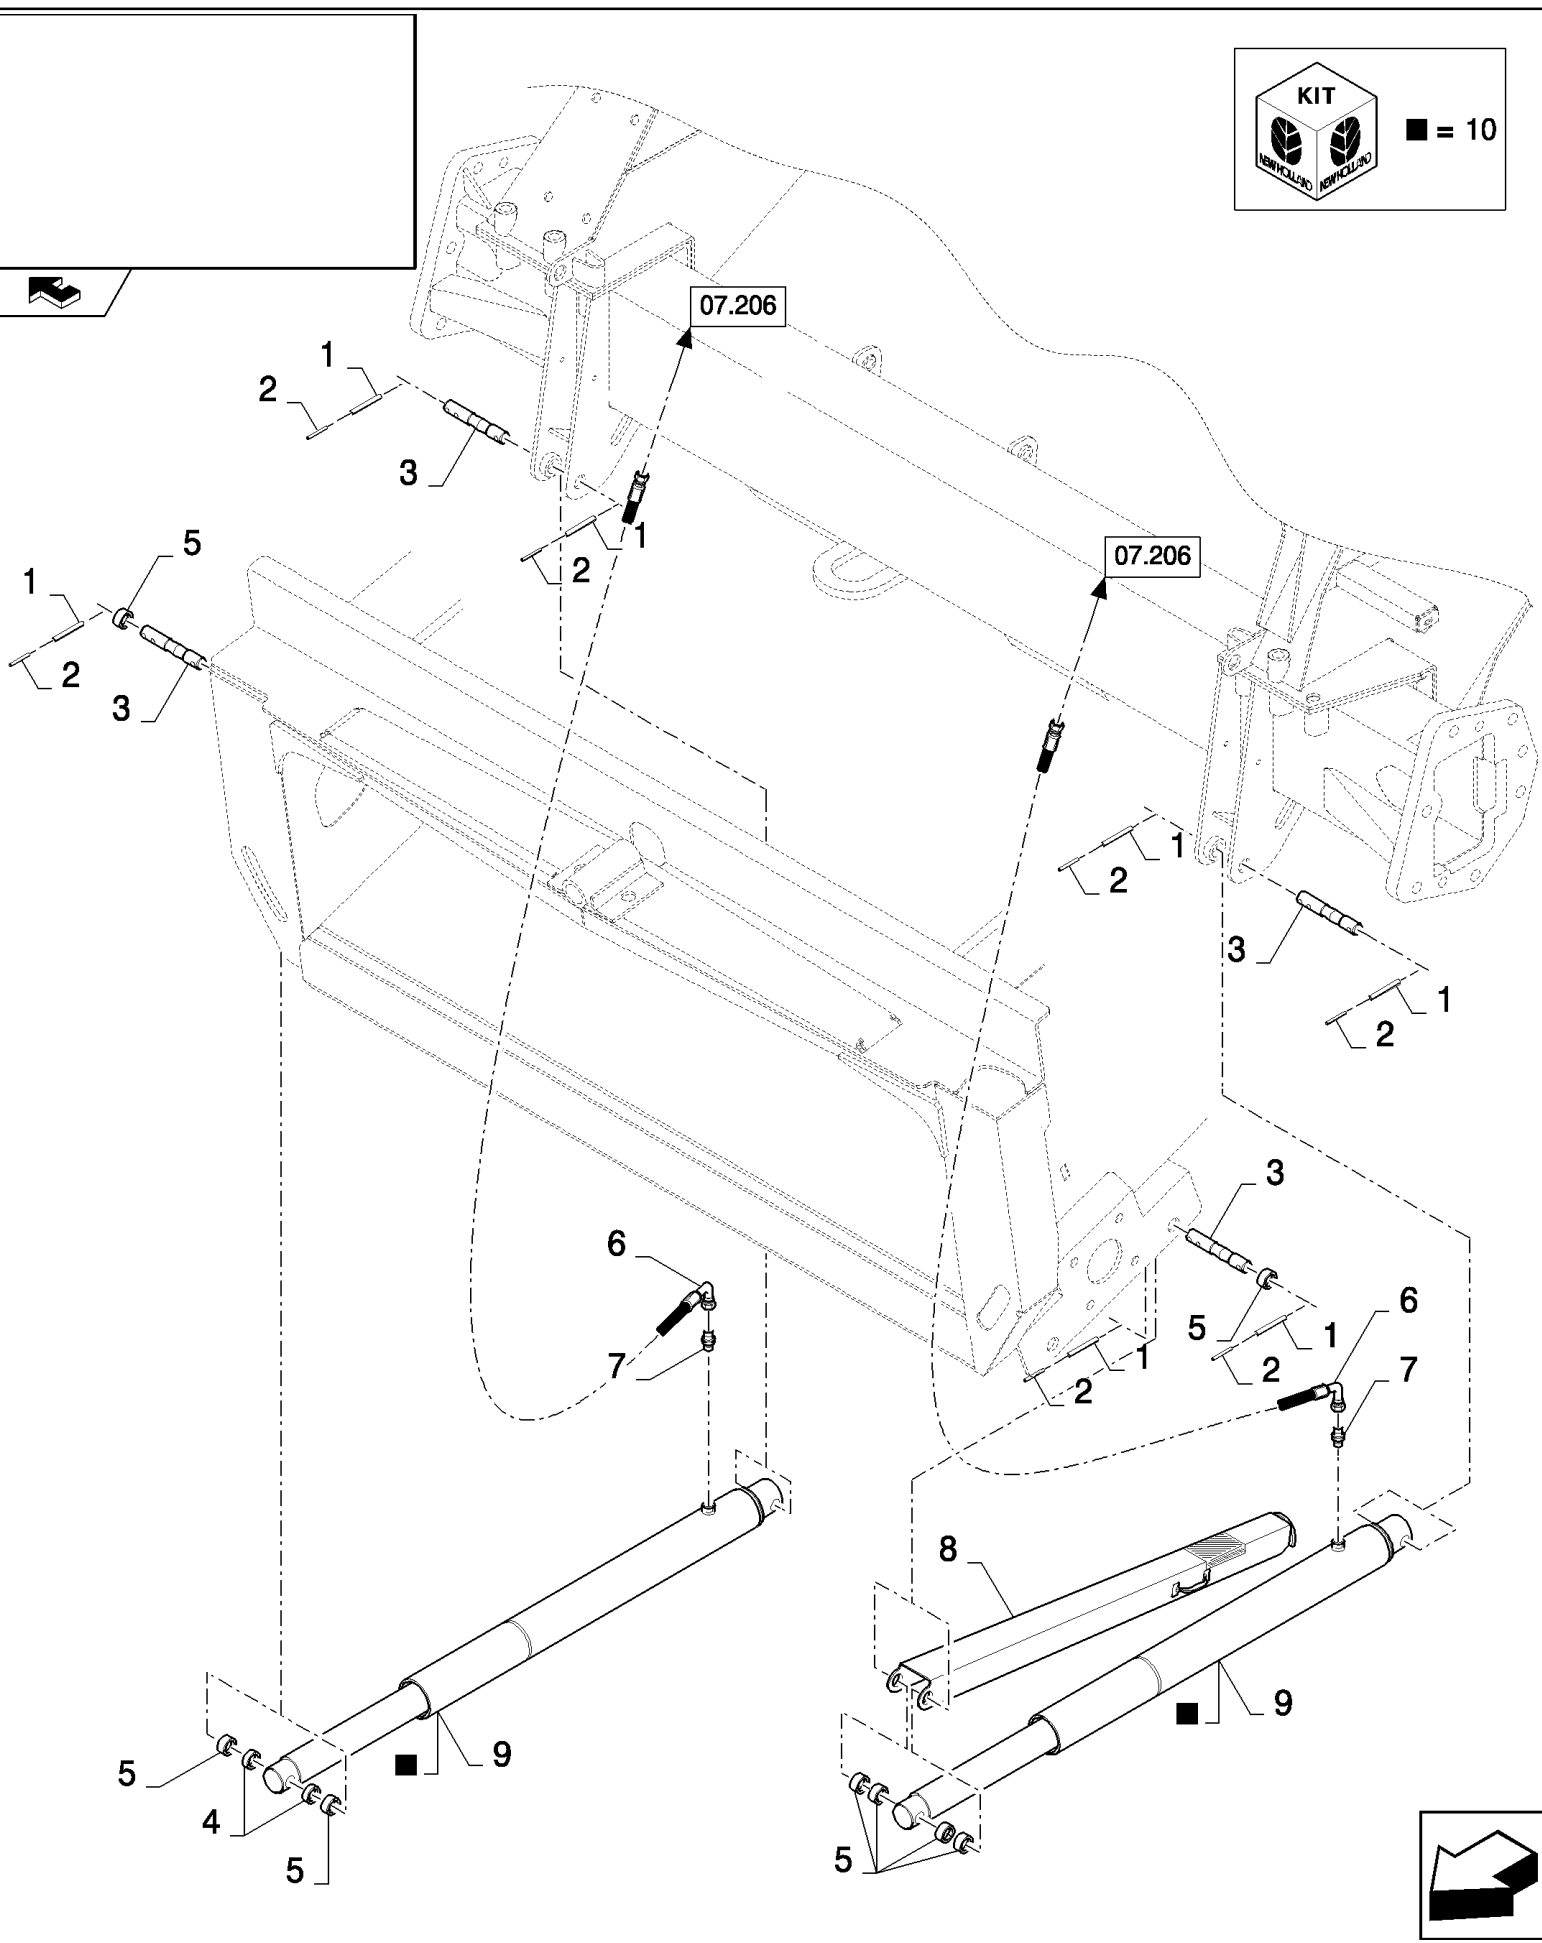

CS6090 COMBINE (9/06-) - Hydraulic System

07.205(01) CYLINDERS, STRAW ELEVATOR

сылка	Номер детали	Кол-во	Описание
1	381928	8	PIN, LOCK, M10 x 50, Slotted,
2	333960	8	PIN, LOCK, M6 x 50, Slotted, 11MM
3	87343031	4	PIN,
4	84073733	2	BUSHING, 26MM
5	84071307	10	BUSHING,
6	84989465	2	HOSE, FLEXIBLE,
7	395782	4	CONNECTOR, HYD.,
8	84449016	1	SUPPORT,
9	84444496	2	CYLINDER, (10)
10	84807313	2	KIT, SEALS,