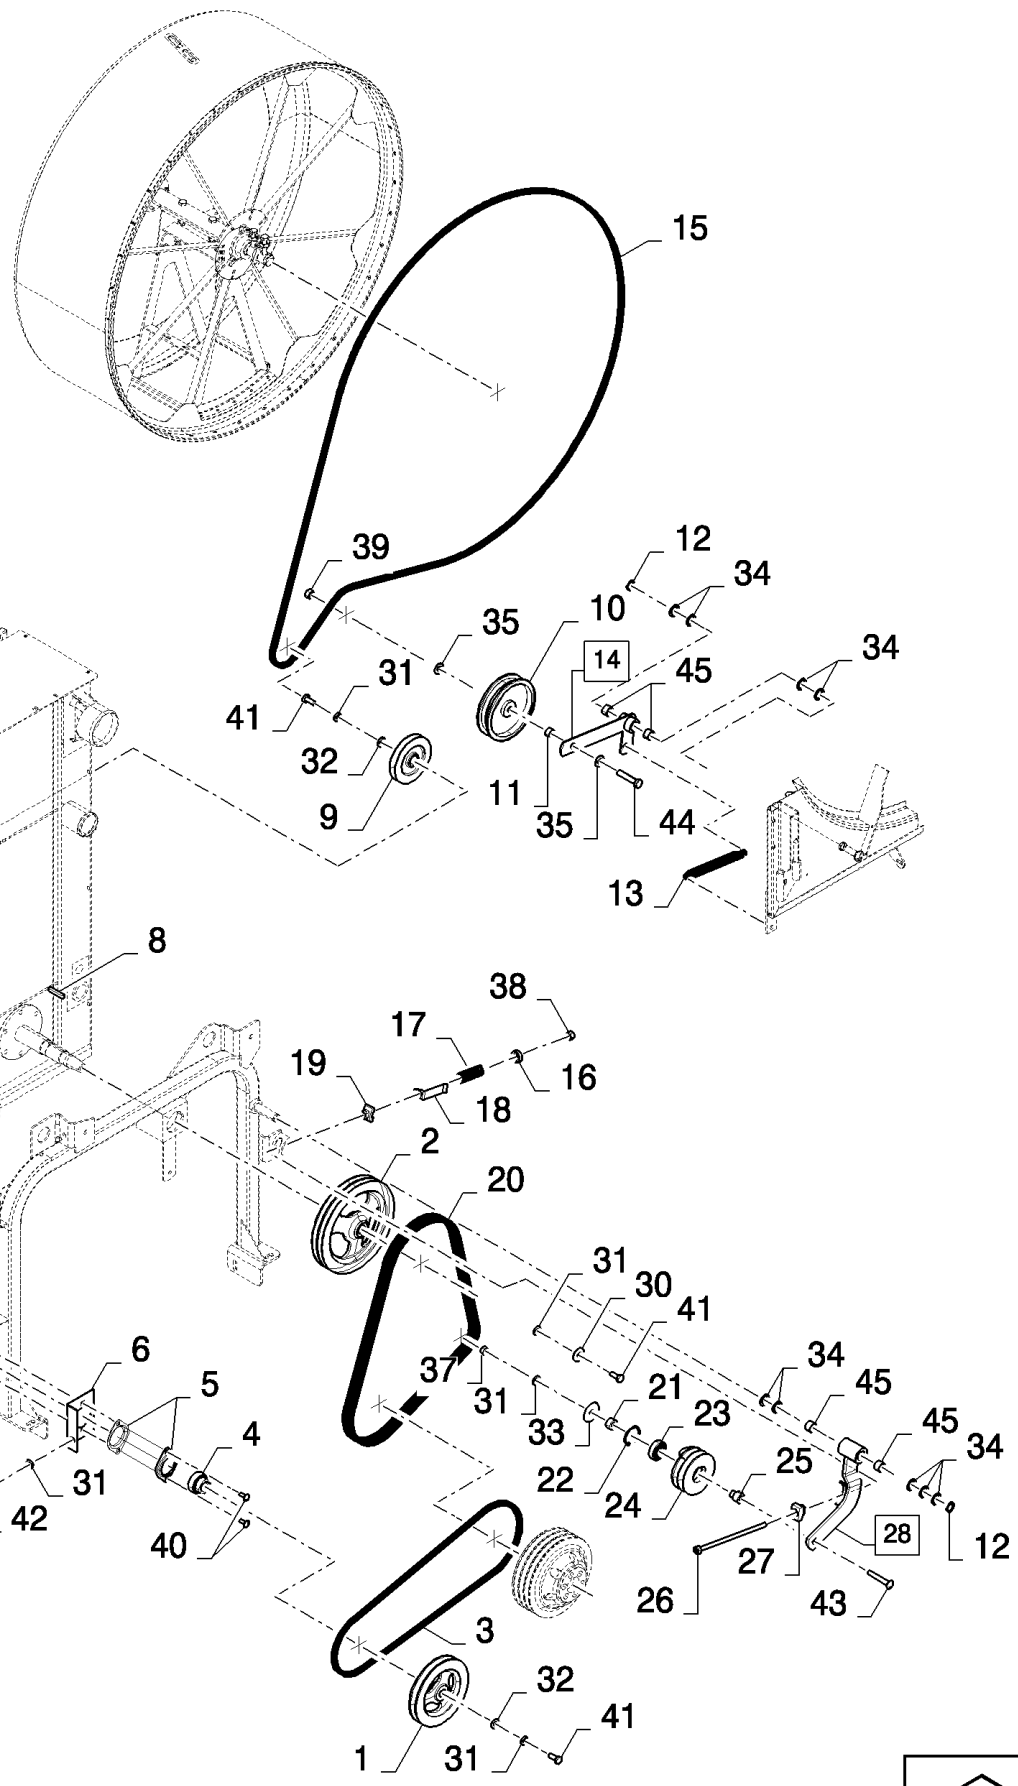

02.210(01) DRIVE, ROTARY SCREEN AND FAN

CS6090 COMBINE (9/06-) - Engine Equipment

02.210(01) DRIVE, ROTARY SCREEN AND FAN

сылка	Номер детали	Кол-во	Описание
1	84069907	1	PULLEY,
2	84462175	1	PULLEY,
3	84817626	1	BELT, TRANSMISSION,
4	325103	2	BEARING, BALL,
5	86548974	4	FLANGE,
6	84069925	1	PLATE,
7	87329024	1	COUNTERSHAFT,
8	170005	1	KEY,
9	84069923	1	PULLEY, , BSN C563
9	84989896	1	, ASN D564
10	84072736	1	PULLEY,
11	84069986	1	BUSHING,
12	370024	2	RING, SNAP, M20, Ext,
13	180039	1	SPRING,
14	84069802	1	LEVER, (45)
15	439495	1	, BSN C563
15	87374615	1	BELT, , ASN D564
16	356728	1	PROTECTION CAP,
17	9817602	1	SPRING,
18	913108	1	INDICATOR,
19	442398	1	GUIDE,
20	84061463	1	SET OF BELTS,
21	449267	1	RING,
22	300647	1	RING, SNAP, M47, Int,
23	727874	1	BEARING ASSY,
24	84072747	1	PULLEY,
25	84071567	1	SHAFT,
26	9514334	1	ROD,
27	754131	1	GUIDE,
28	84069771	1	LEVER, (45)
29	322358	4	WASHER, SPRING, Belleville, M8,
30	140042	1	WASHER, M10 x 34 x 3,
31	140045	5	WASHER, SPRING, Belleville, M10,
32	378244	2	WASHER, M10,
33	140198	1	WASHER,
34	443434	9	WASHER,
35	140046	2	WASHER, SPRING, Belleville, M12,
36	9706690	4	NUT, M8, CI 8,
37	100016	1	NUT, M10, CI 8,
38	412141	1	NUT, LOCK, M10 x 1.5, CI 8,
39	9706685	1	NUT, M12, CI 8,
40	86507486	4	BOLT, CARRIAGE, Short NK, M8 x 20, CI8.8, Full Thd,
41	43139	3	SCREW,
42	43144	1	BOLT, Hex, M10 x 70, 8.8,
43	374894	1	BOLT, CARRIAGE, Short NK, M10 x 70, CI8.8,