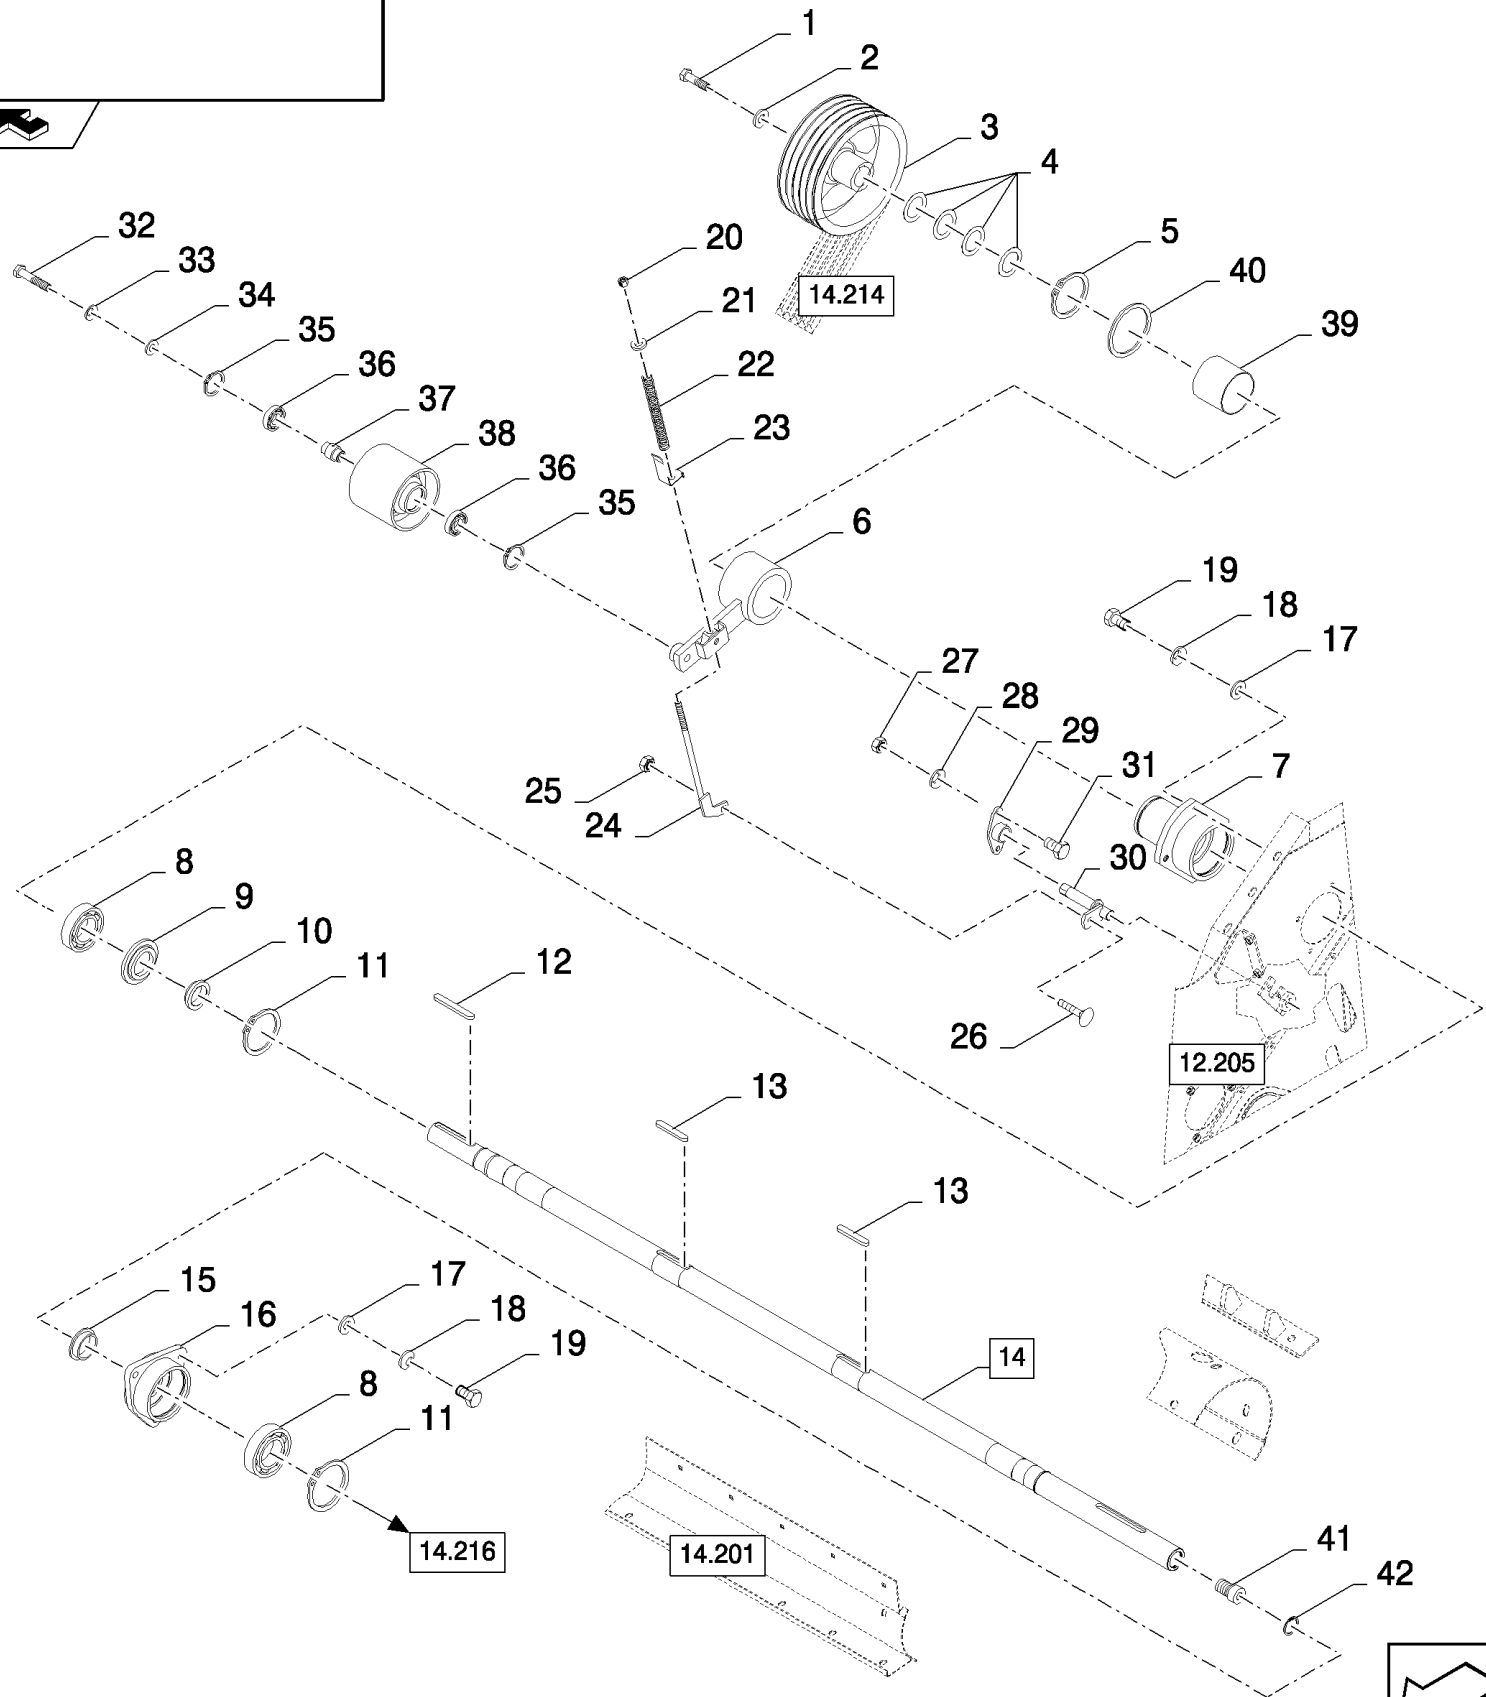

14.208(01) BEATER SHAFT

CS6090 COMBINE (9/06-) - Threshing

14.208(01) BEATER SHAFT

сылка	Номер детали	Кол-во	Описание
1	86508583	1	BOLT, Hex, M16 x 35, 8.8,
2	84435349	1	WASHER,
3	84334166	1	PULLEY,
4	84072616	4	RING,
5	300639	1	RING, SNAP, M90, Ext,
6	84444199	1	LEVER,
7	84072250	1	HOUSING, BEARING,
8	388069	2	BEARING ASSY,
9	388937	1	RING,
10	84032287	1	RING,
11	301652	2	RING, SNAP, M110, Int,
12	84072875	1	KEY,
13	434640	2	KEY,
14	84432471	1	SHAFT, (41,42)
15	388669	1	RING,
16	439605	1	HOUSING, BEARING,
17	378244	7	WASHER, M10,
18	140045	7	WASHER, SPRING, Belleville, M10,
19	9706704	7	BOLT, Hex, M10 x 35, 8.8, Full Thd,
20	412126	1	NUT, LOCK, M12 x 1.75, CI 8,
21	378245	1	WASHER, M12,
22	84814910	1	SPRING,
23	84077288	1	INDICATOR,
24	84077226	1	TIE-ROD,
25	100037	1	NUT, M10 x 1.5, CI 8,
26	338949	1	BOLT, CARRIAGE, Short NK, M10 x 25, CI8.8, Full Thd,
27	9706690	2	NUT, M8, CI 8,
28	322358	2	WASHER, SPRING, Belleville, M8,
29	338712	1	FLANGE,
30	84077232	1	SHAFT,
31	120104	2	BOLT, Hex, M8 x 20, 8.8,
32	43874	1	BOLT, Hex, M16 x 110, 8.8,
33	140048	1	WASHER, SPRING, Belleville, M16,
34	378246	1	WASHER, 16MM
35	370011	2	RING, SNAP, M52, Int,
36	443898	2	BEARING, BALL,
37	9819056	1	BUSHING,
38	84437587	1	WHEEL, IDLER,
39	84444179	1	SLEEVE,
40	442413	1	RING,
41	84072845	1	BUSHING,
42	300642	1	RING, SNAP, M35, Int,