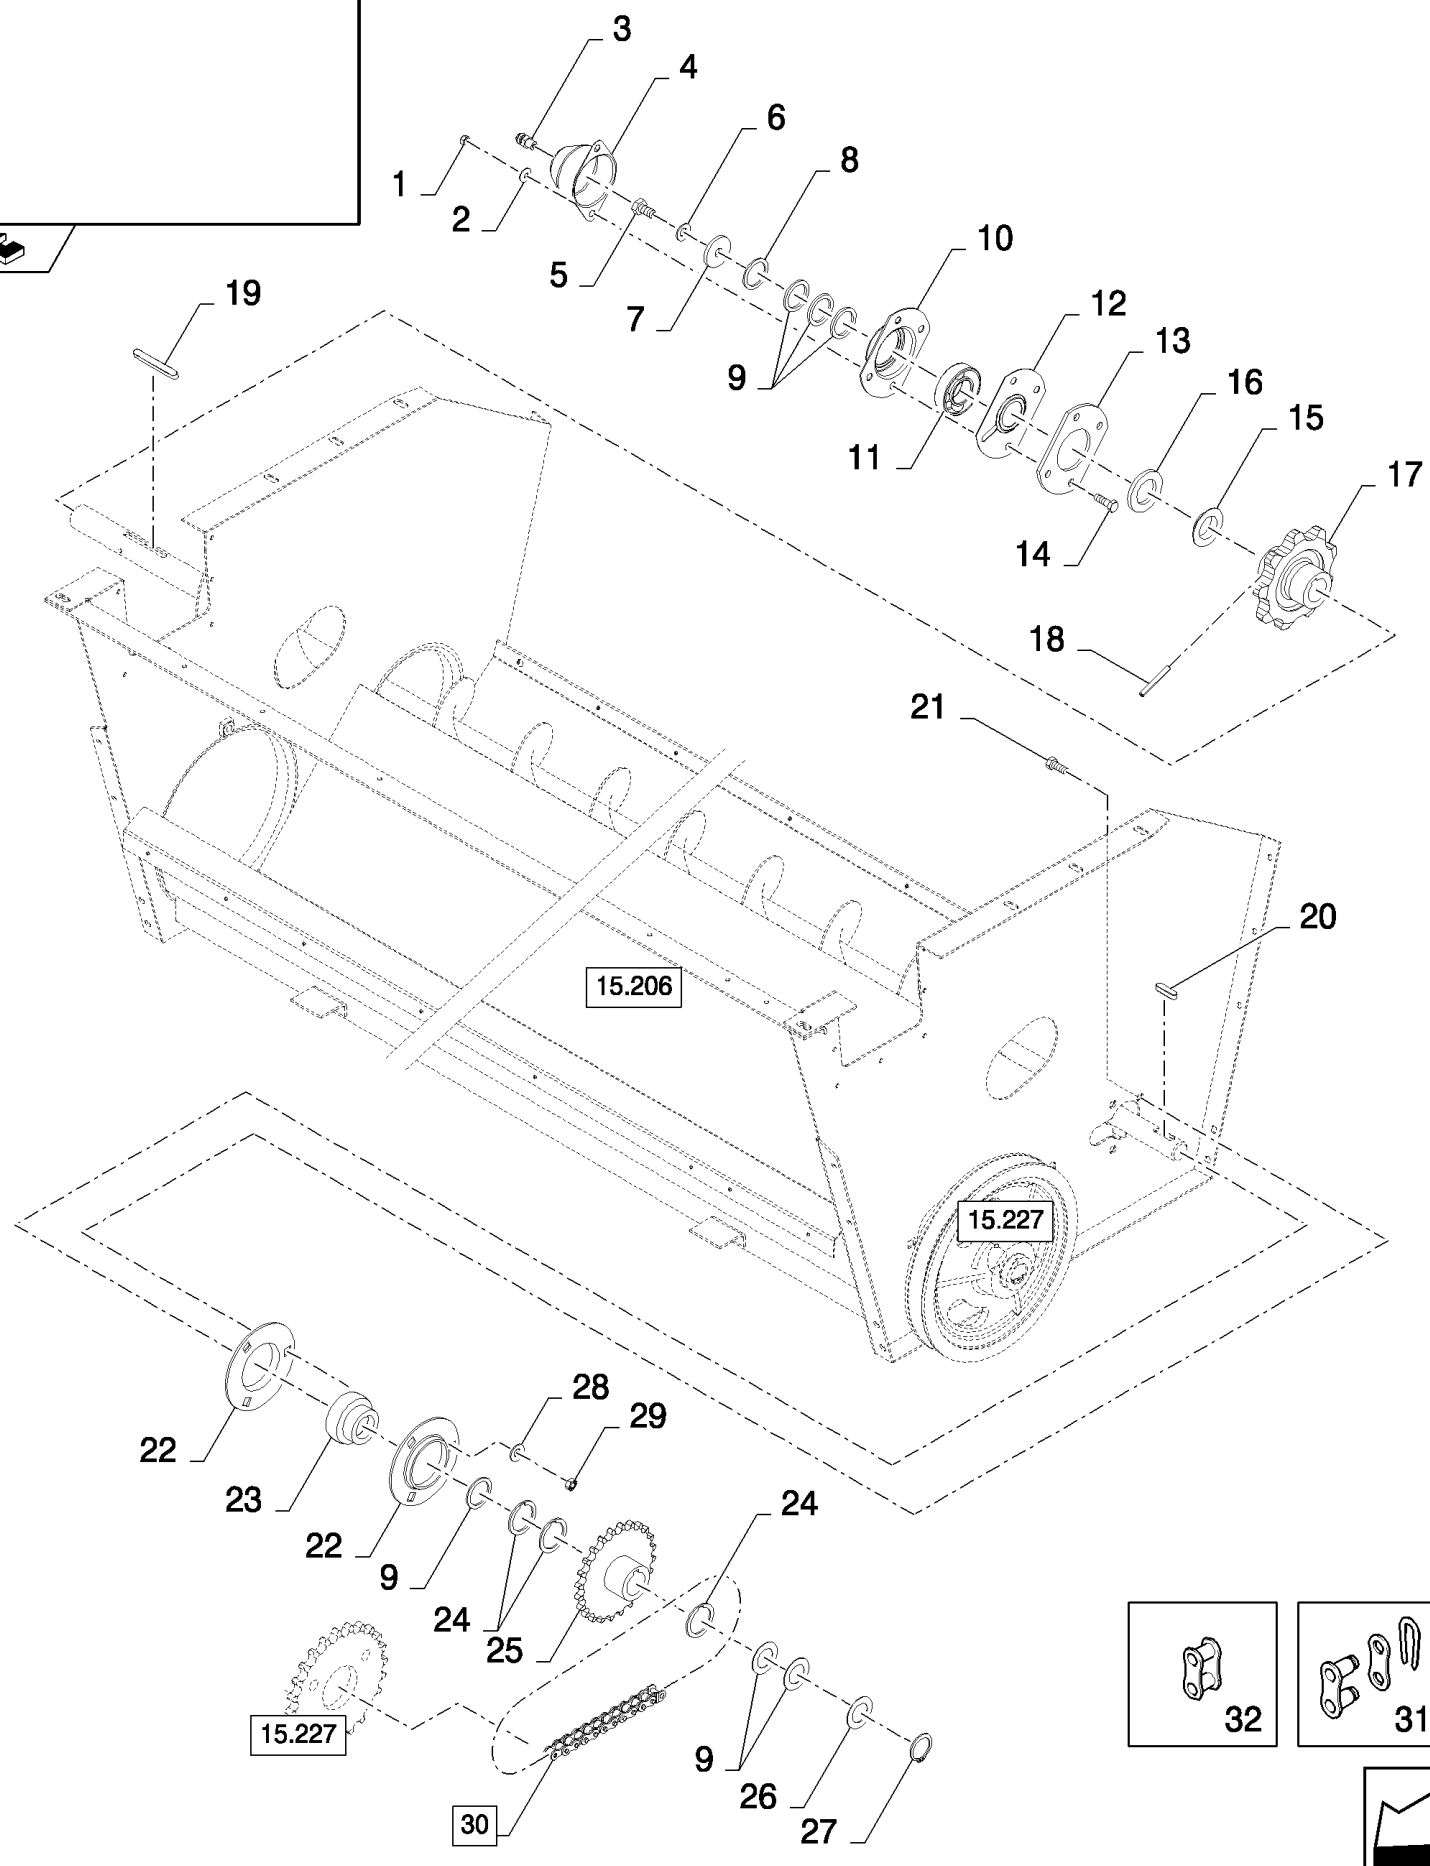

15.212(01) TAILINGS ELEVATORS, BOTTOM AUGER

15.212(01) TAILINGS ELEVATORS, BOTTOM AUGER

сылка	Номер детали	Кол-во	Описание
1	9706690	4	NUT, M8, CI 8,
2	322358	4	WASHER, SPRING, Belleville, M8,
3	332038	1	NIPPLE, LUBE,
4	310067	1	COVER,
5	43138	1	BOLT, Hex, M10 x 20, 8.8, Full Thd,
6	140045	1	WASHER, SPRING, Belleville, M10,
7	140219	1	WASHER, 11MM
8	140109	1	WASHER, 31MM
9	140110	6	WASHER, 31MM
10	9511041	1	FLANGE,
11	210064	1	BEARING ASSY,
12	84814927	1	COVER,
13	84981540	1	FLANGE,
14	43127	4	BOLT, Hex, M8 x 25, 8.8,
15	310072	1	RING,
16	220062	1	ELEMENT, SEALING,
17	84981028	1	SPROCKET, DRIVEN,
18	333960	1	PIN, LOCK, M6 x 50, Slotted,
19	354775	1	KEY,
20	170008	1	KEY,
21	86633356	3	BOLT, CARRIAGE, Short NK, M10 x 25, CI8.8, Full Thd,
22	40697	2	FLANGE,
23	325106	1	BEARING ASSY,
24	444974	3	WASHER,
25	84981224	1	SPROCKET, DRIVEN,
26	140108	1	WASHER, 31MM
27	370003	1	RING, SNAP, M30, Ext,
28	412655	3	WASHER, SPRING, Belleville, M10,
29	100016	3	NUT, M10, CI 8,
30	216820	1	CHAIN, (31,32)
31	25194	1	LINK, CONNECTING,
32	25805	63	LINK, CONNECTING,