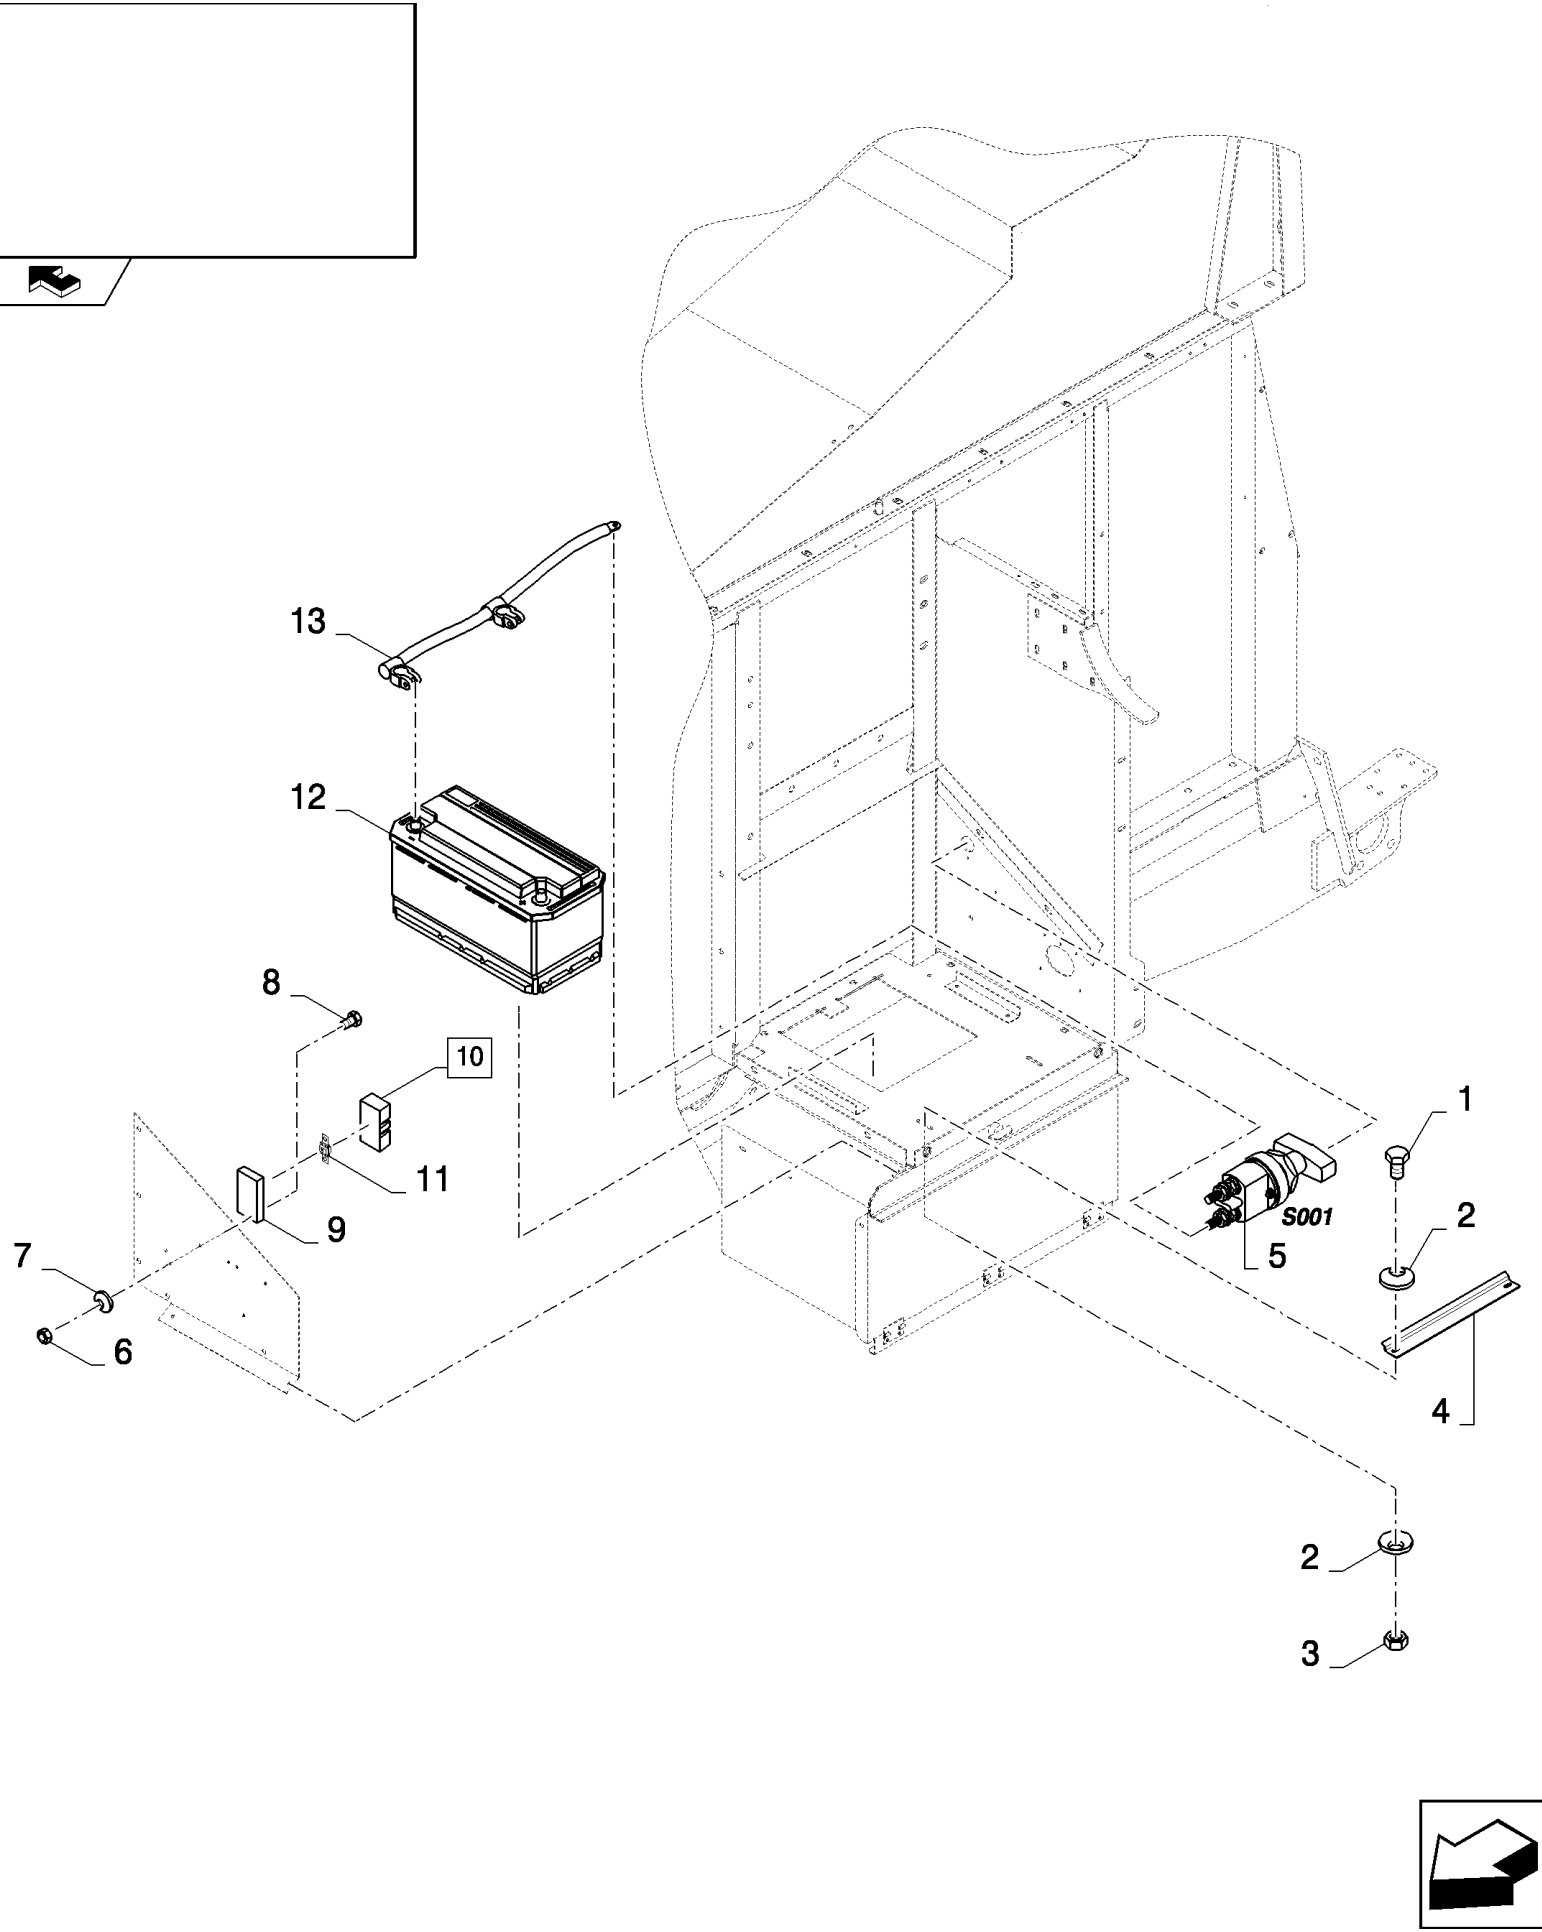

06.226(01) BATTERY

CS6090 COMBINE (9/06-) - Electrical System

06.226(01) BATTERY

сылка	Номер детали	Кол-во	Описание
1	86508568	2	BOLT, Hex, M6 x 16, 8.8,
2	322357	4	WASHER, SPRING, Belleville, M6,
3	9706755	2	NUT, M6, CI 8,
4	84435776	1	PLATE, FIXING,
5	84998012	1	SWITCH, ASSY,
6	86508812	2	NUT, M3, CI 8,
7	86509827	2	WASHER, LOCK, M3,
8	86511816	2	SCREW, Cross Pan Hd, M3 x 16,
9	NS	1	NOT SERVICED SEPARATELY,
10	84078784	1	FUSE HOLDER, (9)
11	84078783	1	FUSE, 80A
12	NS	2	NOT SERVICED,
13	84400865	1	CABLE, BATTERY (NEG), , SEE FIGURE 06.504, BSN C543