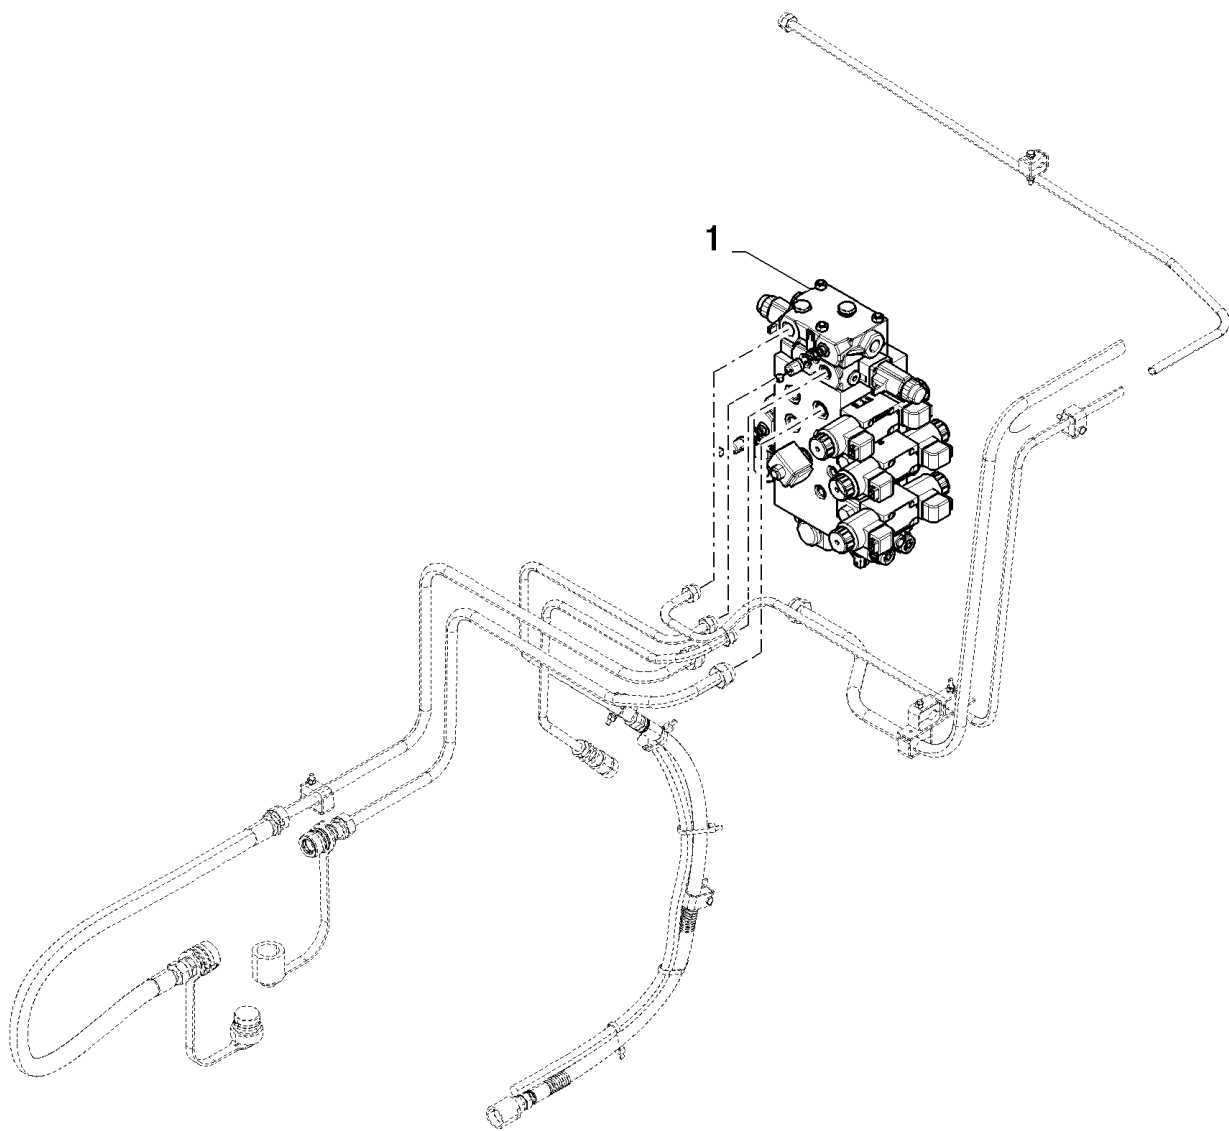

## 07.215(01) HYDRAULICS TO STRAW ELEVATOR, QUICK COUPLER

сылка	Номер детали	Кол-во	Описание
1	9706690	2	NUT, M8, CI 8,
2	322358	2	WASHER, SPRING, Belleville, M8,
3	43127	2	BOLT, Hex, M8 x 25, 8.8,
4	84459469	1	BRACKET,
5	84077400	3	CONNECTOR, HYD., (6)
6	9617873	3	O-RING, 6-1, 90 Duro, .468" ID x .078" Thk,
7	84435011	1	COUPLING, QUICK, MALE, (8, 9)
8	84435504	3	CONNECTOR, HYD.,
9	86623900	1	KIT, REPAIR,