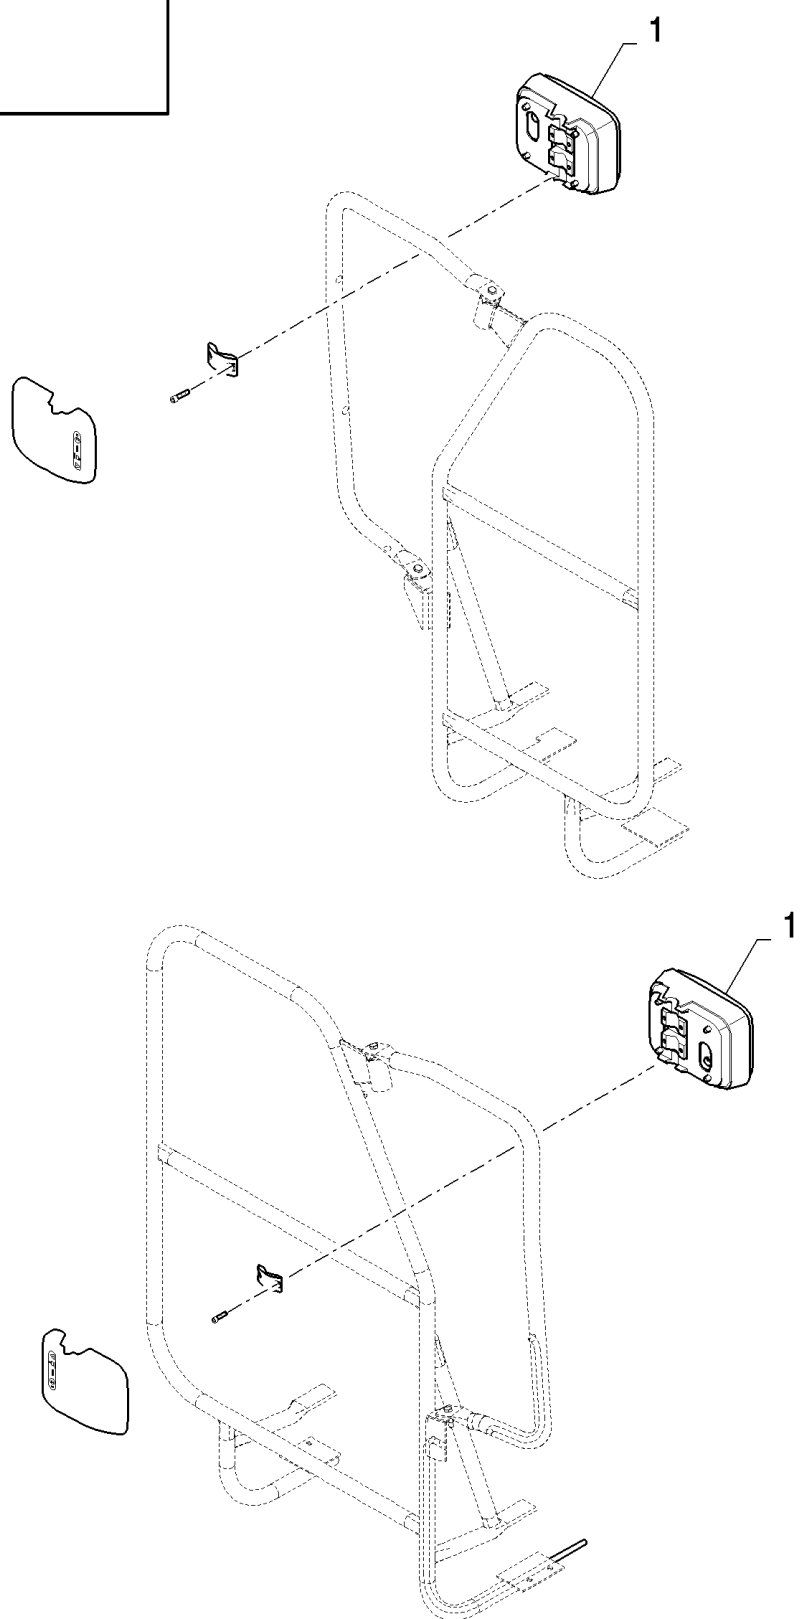

18.84085953(01) REMOTE CONTROLLED MIRRORS

сылка	Номер детали	Кол-во	Описание
	84085953		DIA KIT, HARVESTER,
1	84400393	1	SWITCH,
2	84059852	1	MIRROR, RH,
3	84441145	2	HARNESS, WIRE,
4	84441116	1	HARNESS, WIRE,
5	84068583	2	PLUG,
6	84074642	1	CONNECTOR, WIRE,
7	89861378	1	PLUG,
8	9861376	1	CONNECTOR, WIRE,
9	84074636	1	CONNECTOR, WIRE,
10	84059851	1	MIRROR, LH,
11	84441135	1	HARNESS, WIRE,

18.84085956(01) ADDITIONAL MIRRORS