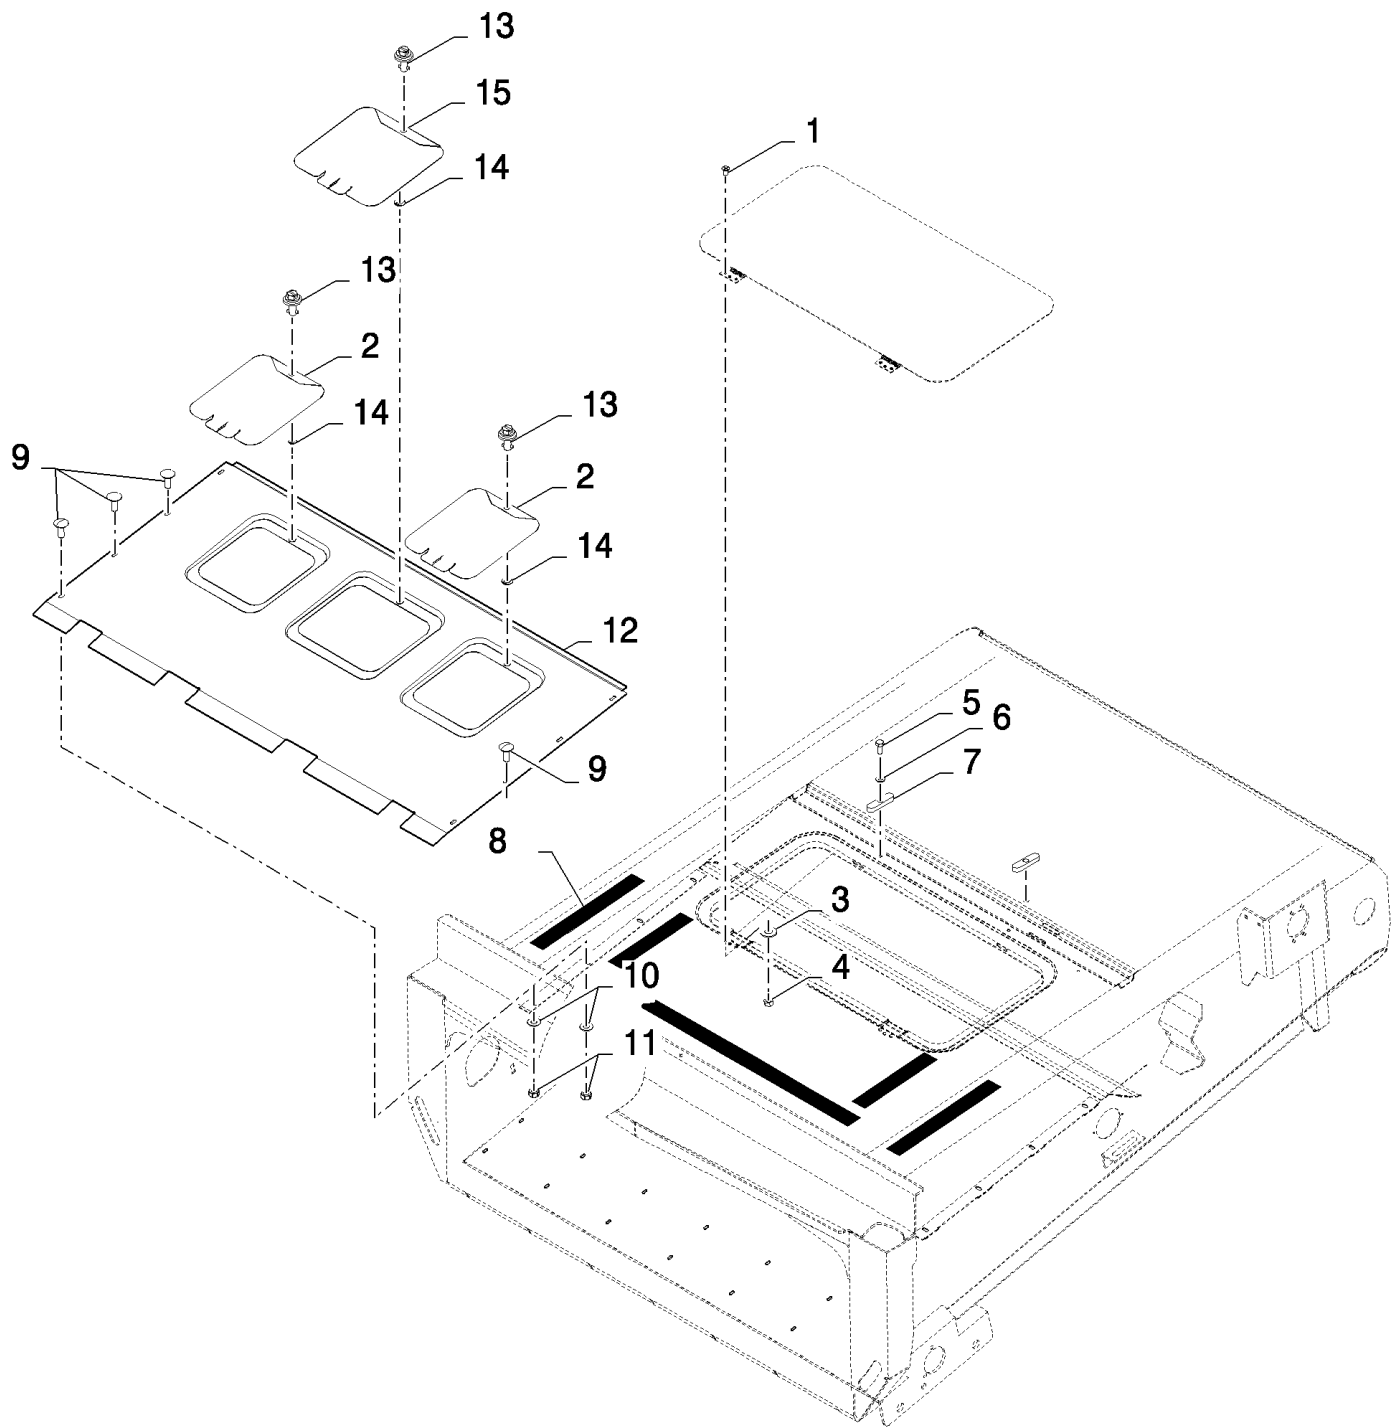

сылка	Номер детали	Кол-во	Описание
1	120100	6	BOLT, Hex, M6 x 20, 8.8,
2	84448921	2	COVER,
3	322357	6	WASHER, SPRING, Belleville, M6,
4	15896221	6	NUT, M6, CI 10,
5	120104	2	BOLT, Hex, M8 x 20, 8.8,
6	378243	2	WASHER, M8,
7	84982331	2	CLIP,
8	401502	1	STRIP, ANTI-SKID, L=1.97M
9	86507486	8	BOLT, CARRIAGE, Short NK, M8 x 20, CI8.8, Full Thd,
10	9706690	8	NUT, M8, CI 8,
11	322358	8	WASHER, SPRING, Belleville, M8,
12	84449007	1	PLATE,
13	9514603	3	LOCK,
14	9514605	3	RING, LOCKING,
15	84448919	1	COVER,
	84004734	2	DECAL,