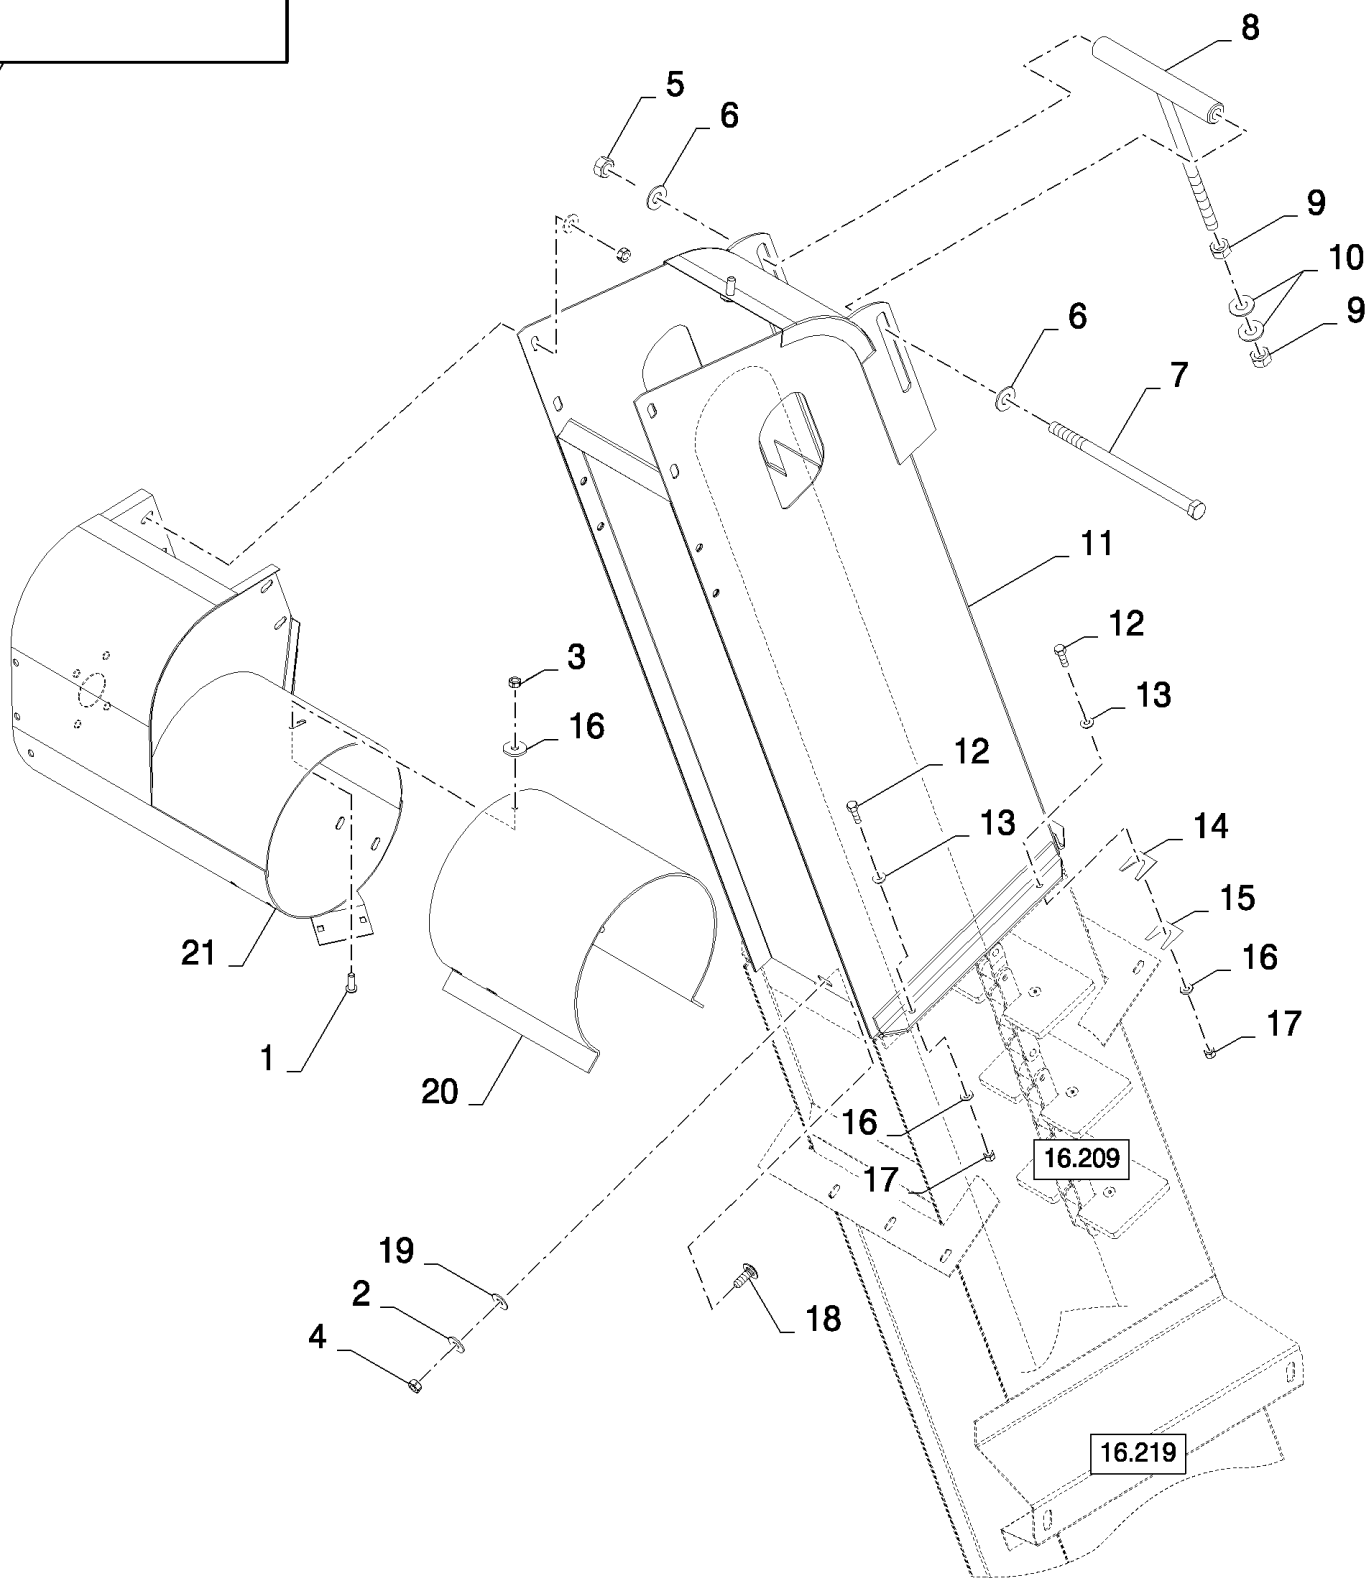

16.208(01) GRAIN ELEVATOR, EXTENSIONS

16.208(01) GRAIN ELEVATOR, EXTENSIONS

сылка	Номер детали	Кол-во	Описание
1	86512439	5	BOLT, CARRIAGE, Short NK, M6 x 16, CI8.8, Full Thd,
2	322358	9	WASHER, SPRING, Belleville, M8,
3	9706755	5	NUT, M6, CI 8,
4	9706690	5	NUT, M8, CI 8,
5	100038	1	NUT, LOCK, M12 x 1.75, CI 8,
6	140046	2	WASHER, SPRING, Belleville, M12,
7	86571290	1	BOLT, Hex, M12 x 240, 8.8, M12x240
8	84982238	1	TIE-ROD,
9	100020	2	NUT, M16, CI 8,
10	140048	2	WASHER, SPRING, Belleville, M16,
11	84980378	1	ELEVATOR, EXTENSION, , STANDARD
11	84981124	1	ELEVATOR, EXTENSION, , REINFORCED
12	120100	5	BOLT, Hex, M6 x 20, 8.8,
13	86588450	5	WASHER, M6,
14	80481491	AR	PLATE, ADJUSTING,
15	481489	AR	PLATE, ADJUSTING,
16	322357	5	WASHER, SPRING, Belleville, M6,
17	353308	5	NUT, LOCK, M6 x 1, CI 8,
18	86507486	1	BOLT, CARRIAGE, Short NK, M8 x 20, CI8.8, Full Thd,
19	378243	1	WASHER, M8,
20	84453649	1	EXTENSION,
21	87397198	1	TUBE,