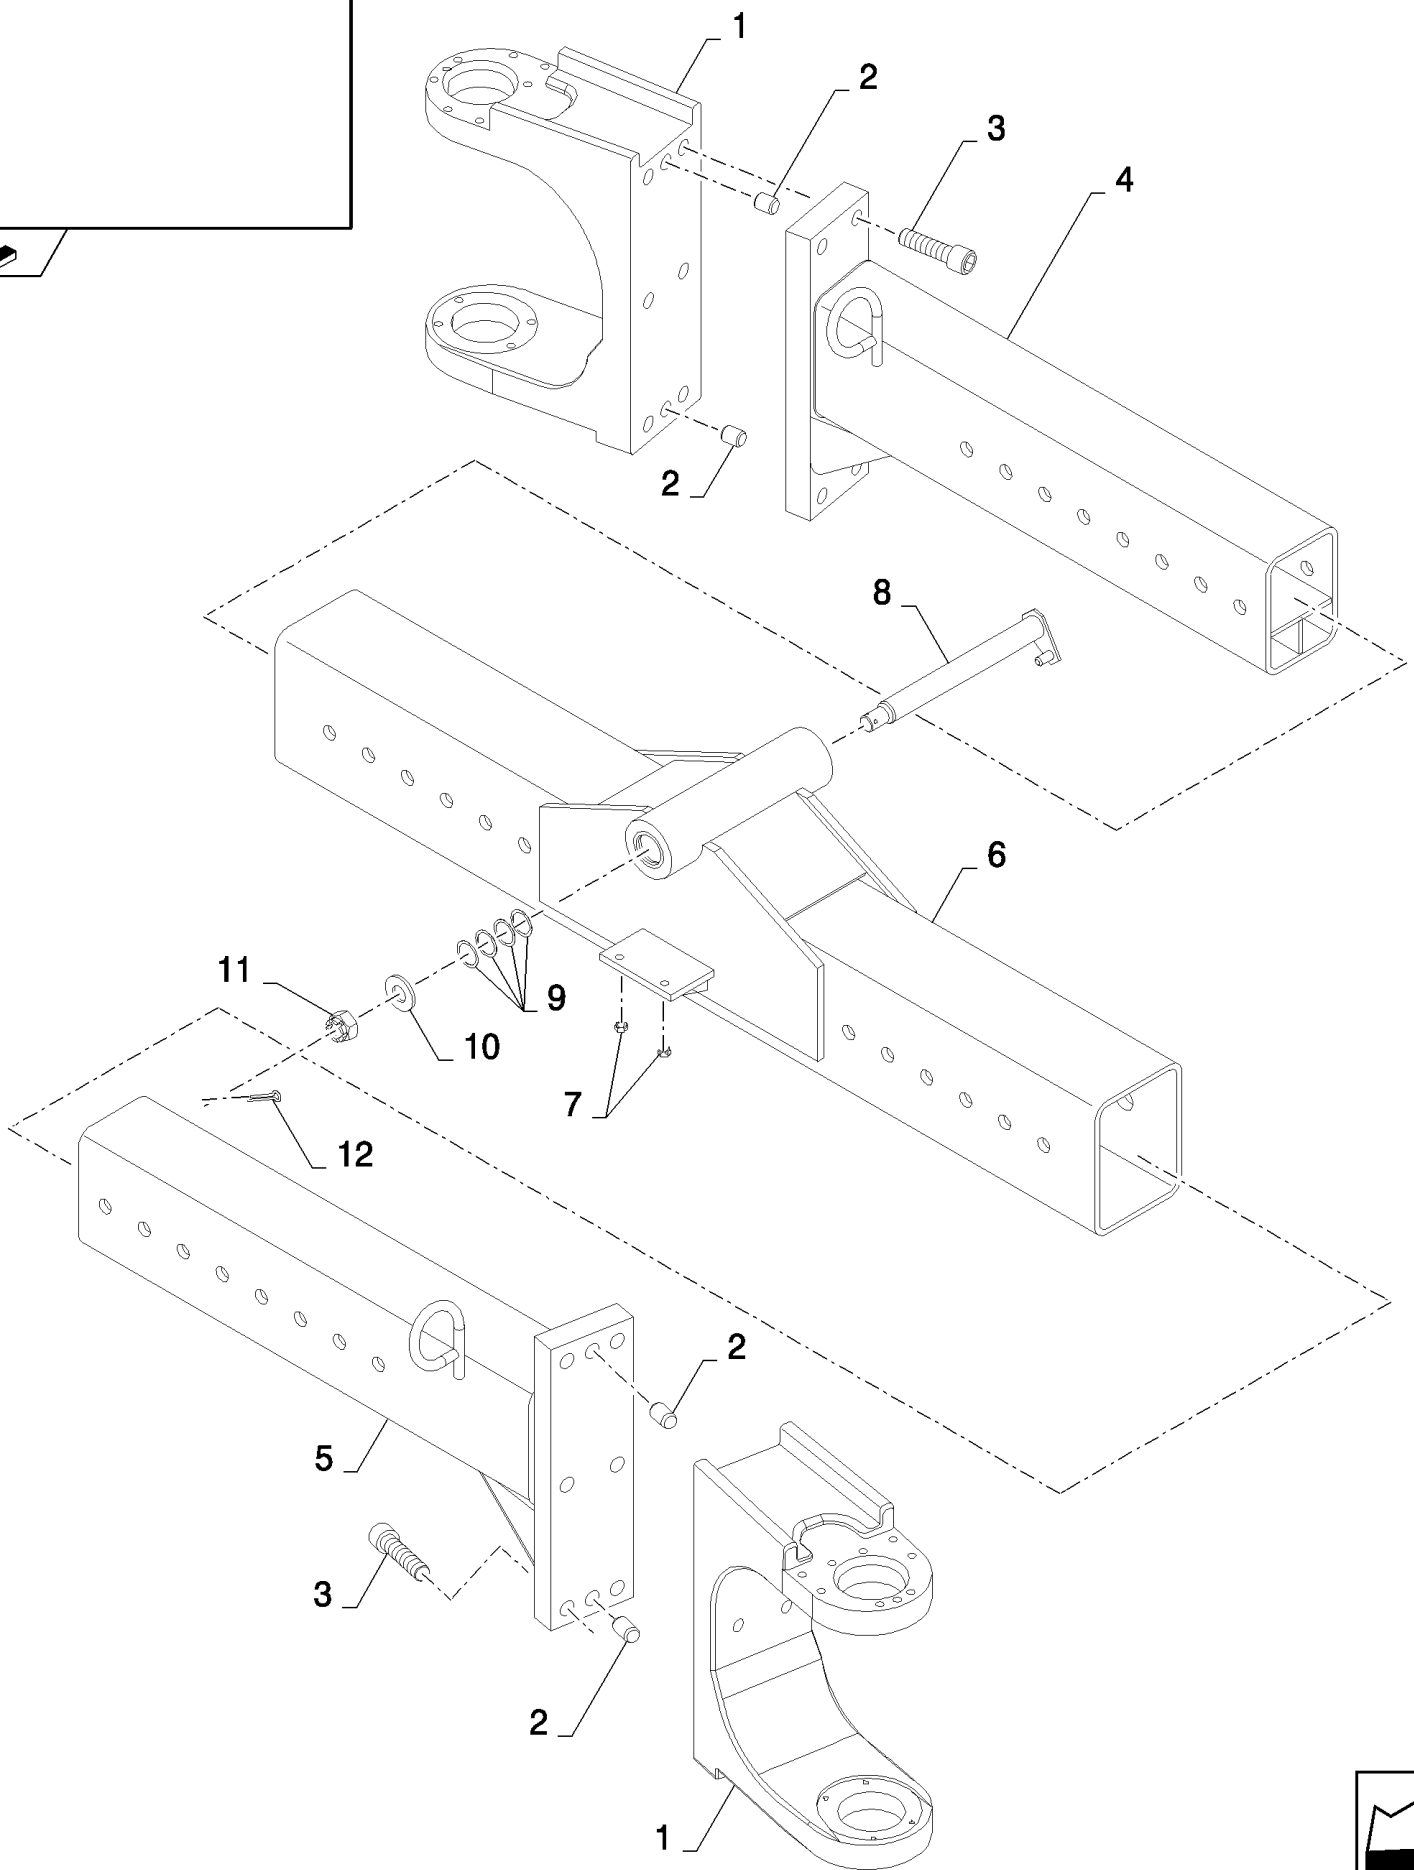

CS6090 COMBINE (9/06-) - Rear Axle

05.206(01) POWERED REAR AXLE

сылка	Номер детали	Кол-во	Описание
1	84800174	2	FRAME,
2	84800176	4	PIN,
3	87301555	8	SCREW, Hex Soc Hd, M20 x 80, 12.9, M20x80
4	84800171	1	AXLE, REAR, RH
5	84800170	1	AXLE, REAR, LH
6	84800169	1	AXLE, REAR,
7	9837692	2	CLAMP,
8	84077850	1	SHAFT,
9	140124	4	PLATE, ADJUSTING,
10	84334054	1	WASHER,
11	390822	1	NUT, SLOTTED, M30 x 1.5, CI 8,
12	130016	1	PIN, SPLIT (COTTER), M6.3 x 63,