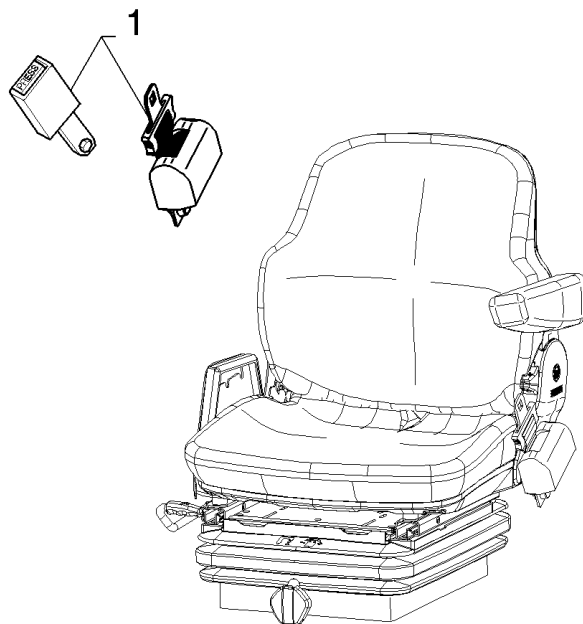

18.84085968(01) SEAT BELT - OPERATOR'S SEAT