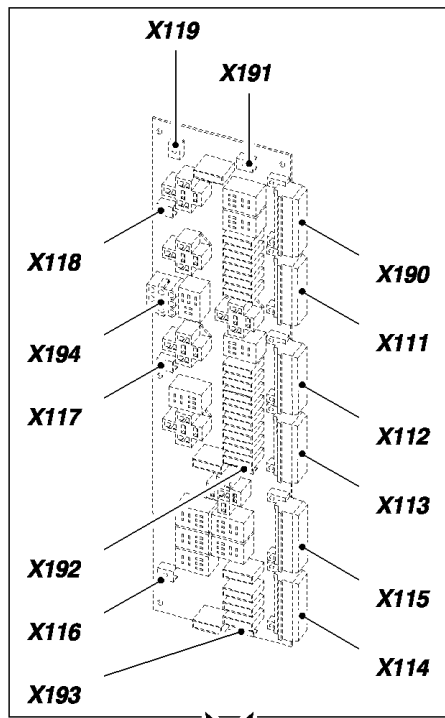

06.219(01) PRINTED CIRCUIT

CS6090 COMBINE (9/06-) - Electrical System

06.219(01) PRINTED CIRCUIT

сылка	Номер детали	Кол-во	Описание
1	84000651	5	RELAY,
2	84433435	1	SUPPORT,
3	100012	7	NUT, M4, CI 8,
4	322355	14	WASHER, SPRING, Belleville, M4,
5	84814397	7	BUSHING,
6	86511823	7	SCREW, Cross Pan Hd, M4 x 8, M4x8
7	84452526	1	BOARD, PRINTED CIRCUIT,
8	9811773	3	FUSE, 10A
9	9504310	3	FUSE, 25A
10	9504308	10	FUSE, 15A
11	84038658	3	FUSE, 40A
12	86509590	6	RELAY,
13	9813500	1	FLASHER UNIT,