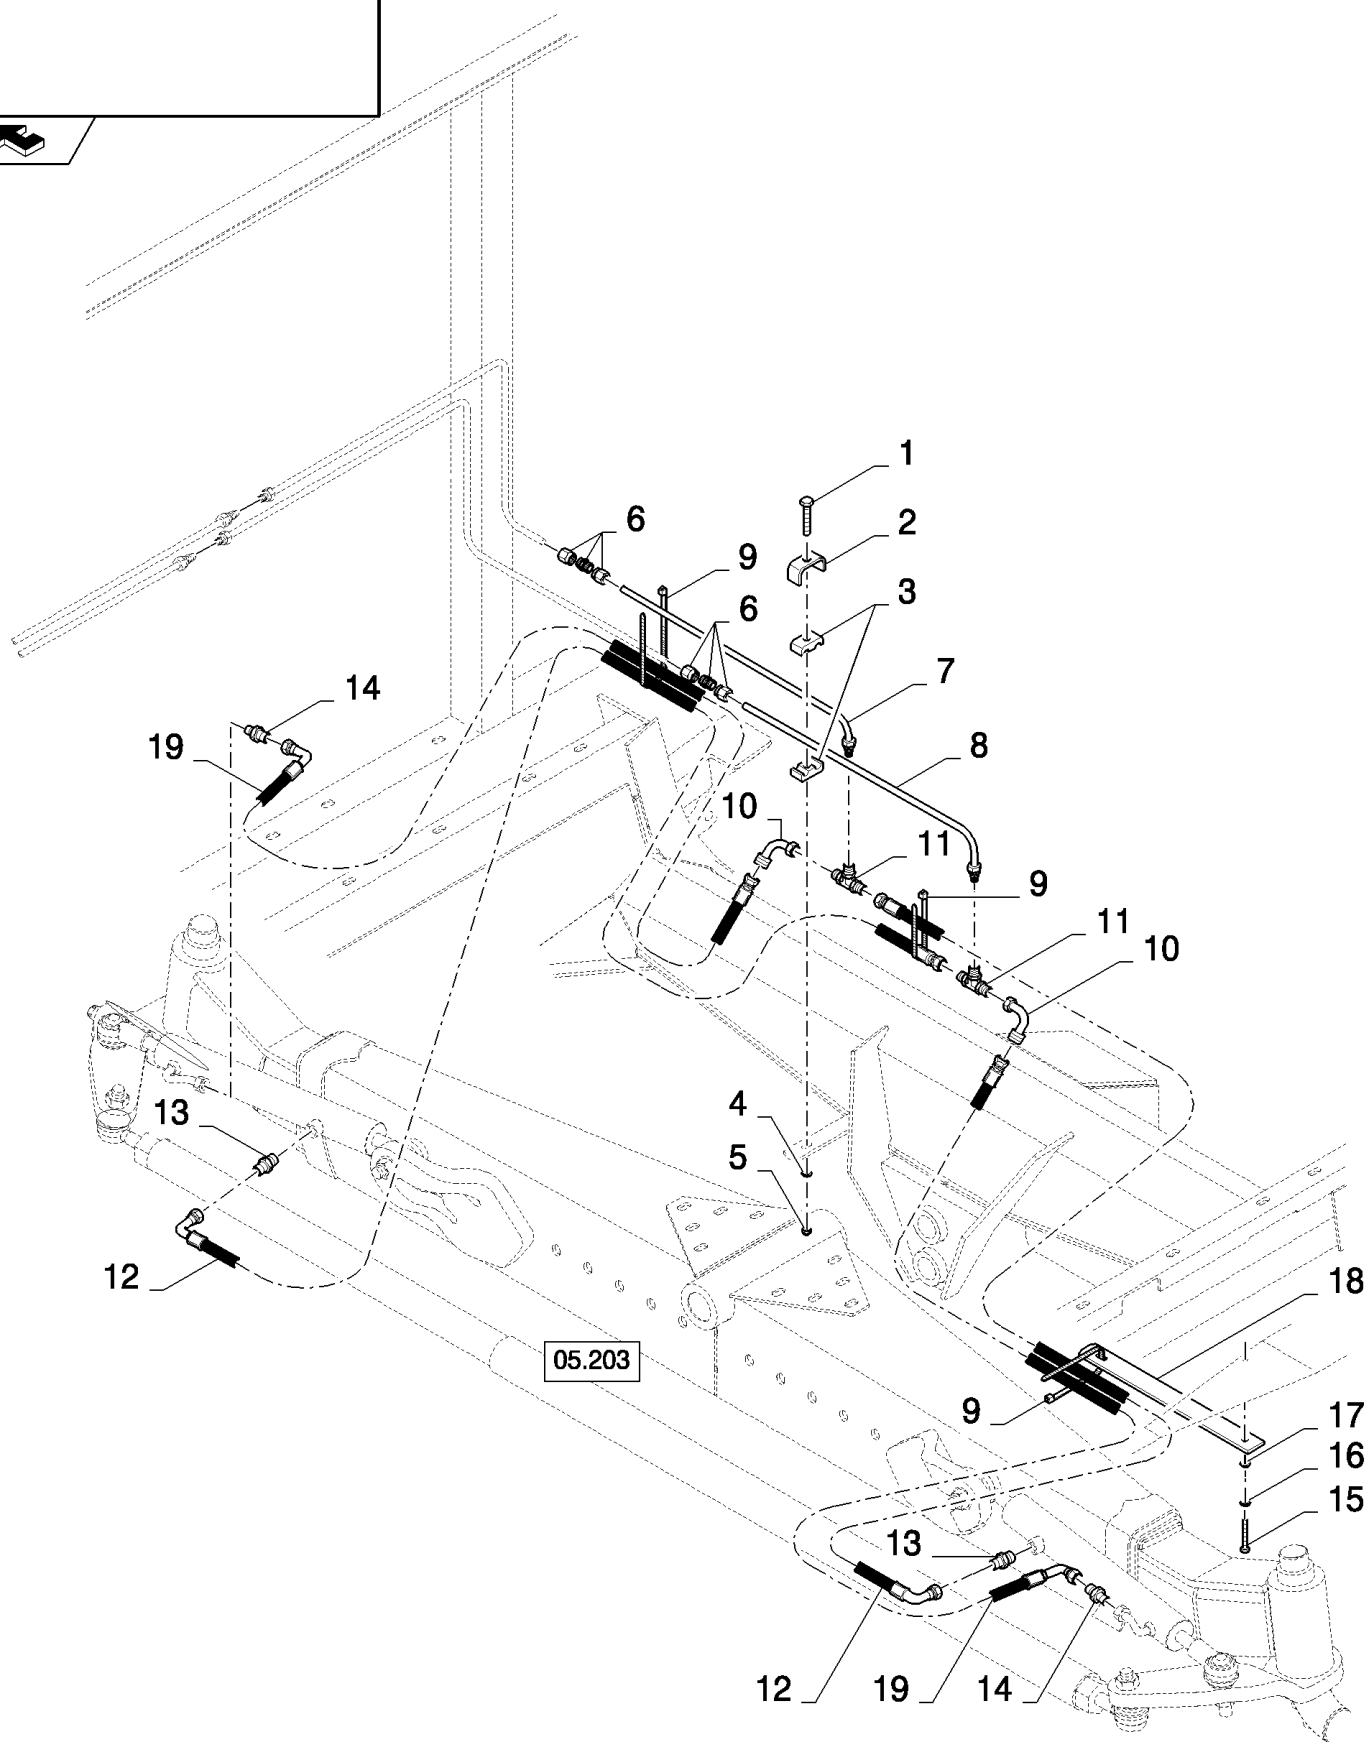

07.211(01) HYDRAULIC FOR STEERING CYLINDER, ADJUSTABLE

CS6090 COMBINE (9/06-) - Hydraulic System

07.211(01) HYDRAULIC FOR STEERING CYLINDER, ADJUSTABLE

сылка	Номер детали	Кол-во	Описание
1	120102	2	BOLT, Hex, M6 x 40, 8.8, Full Thd,
2	431941	2	SUPPORT,
3	430357	4	CLAMP,
4	86588450	2	WASHER, M6,
5	412152	2	NUT, LOCK, M6 x 1, CI 8.8,
6	150017	1	CONNECTOR, HYD.,
7	87355362	1	TUBE, HYD,
8	87355149	1	TUBE, HYD,
9	368582	3	STRAP,
10	418284	2	ELBOW,
11	395472	2	CONNECTION, 3 WAY,
12	84078809	2	HOSE, FLEXIBLE,
13	395019	2	CONNECTOR, HYD.,
14	84442478	2	CONNECTOR, HYD.,
15	86508583	1	BOLT, Hex, M16 x 35, 8.8,
16	140048	1	WASHER, SPRING, Belleville, M16,
17	140020	1	WASHER, M16 x 30 x 3,
18	84446279	1	PLATE, FIXING,
19	87343426	2	HOSE ASSY.,