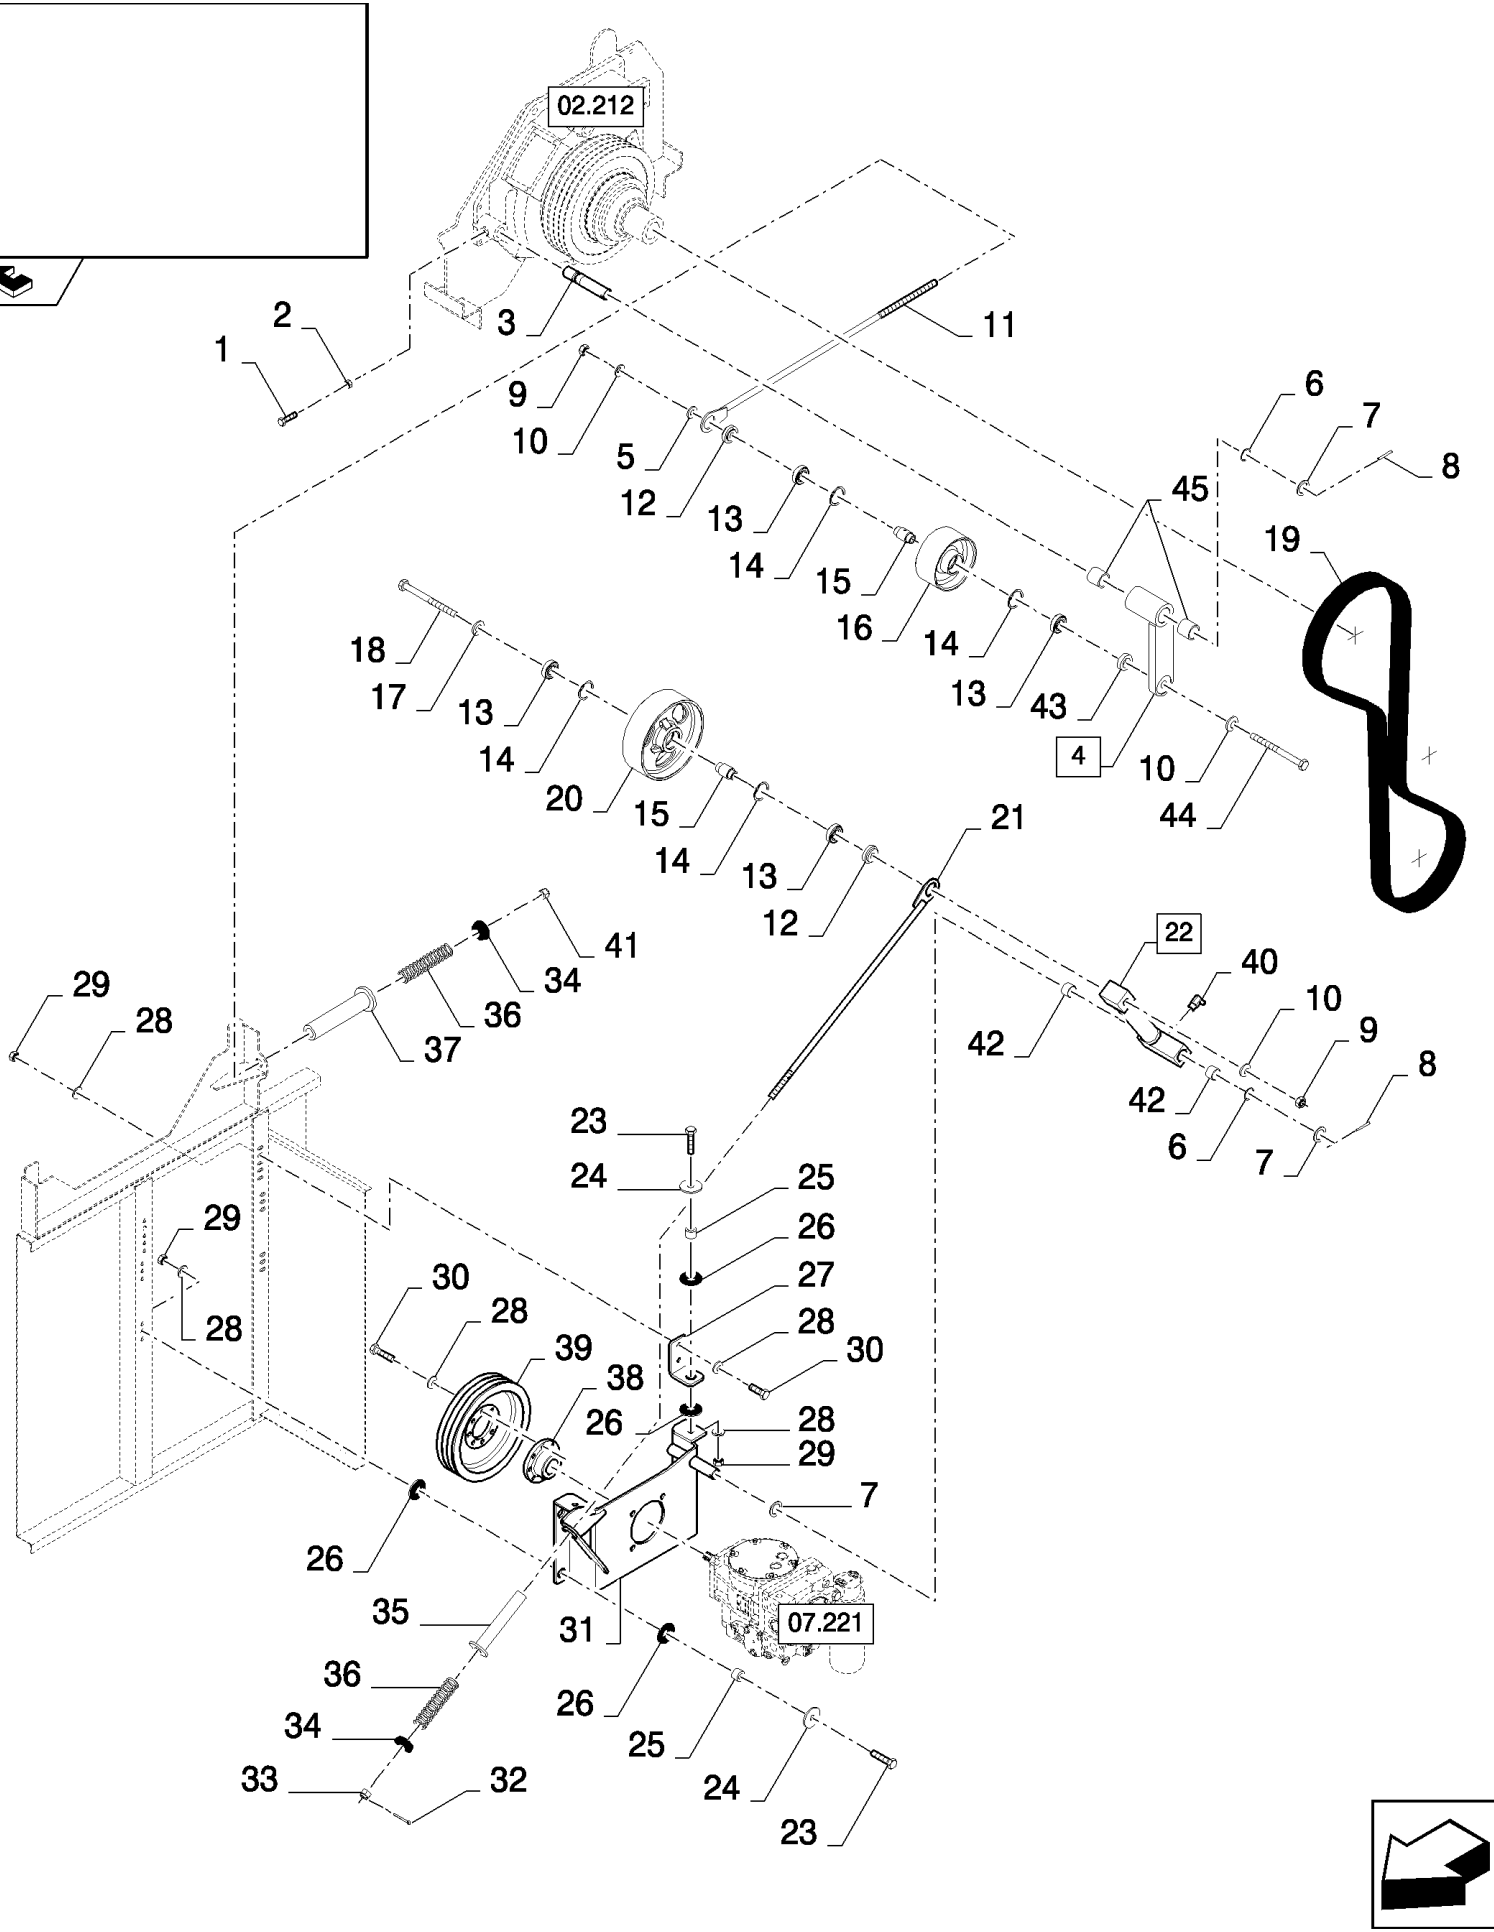

02.217(01) HYDROSTATIC PUMP DRIVE

CS6090 COMBINE (9/06-) - Engine Equipment

02.217(01) HYDROSTATIC PUMP DRIVE

сылка	Номер детали	Кол-во	Описание
1	86629541	1	BOLT, Hex, M12 x 40, 8.8, Full Thd,
2	9706685	1	NUT, M12, CI 8,
3	84458522	1	SHAFT,
4	84455918	1	ARM, (45)
5	84005115	4	WASHER,
6	140108	AR	WASHER, 31MM
7	84814901	3	WASHER,
8	412689	2	PIN, LOCK, M8 x 50, Slotted,
9	100020	2	NUT, M16, CI 8,
10	140048	3	WASHER, SPRING, Belleville, M16,
11	84447338	1	ROD, THREADED,
12	84437259	2	BUSHING,
13	443898	4	BEARING, BALL,
14	370011	4	RING, SNAP, M52, Int,
15	84437588	2	BUSHING,
16	84980775	1	WHEEL, IDLER,
17	140190	1	WASHER, 16MM
18	84435244	2	BOLT, Hex, M16 x 180, 8.8, M16x180
19	84607713	1	BELT, TRANSMISSION,
20	84437268	1	WHEEL, IDLER,
21	84447333	1	ROD, THREADED,
22	84447237	1	ARM, (42)
23	120068	6	BOLT, Hex, M10 x 40, 8.8, Full Thd,
24	84817997	6	WASHER, 40 OD x 11 ID x 3 mm Thick
25	84989876	6	BUSHING,
26	84989853	12	DAMPER,
27	84989870	2	BRACKET,
28	140045	22	WASHER, SPRING, Belleville, M10,
29	100016	10	NUT, M10, CI 8,
30	43140	12	BOLT, Hex, M10 x 30, 8.8, Full Thd,
31	84447272	1	SUPPORT,
32	412685	1	PIN, SPLIT (COTTER), M4 x 32,
33	84437882	1	NUT, SLOTTED, M16 x 2, CI 8,
34	84447242	2	WASHER, RUBBER,
35	84447601	1	RETAINER,
36	84447615	2	SPRING,
37	84447581	1	RETAINER,
38	84437986	1	HUB,
39	84437988	1	PULLEY,
40	332040	1	NIPPLE, LUBE, 90с, 1/8" NPT x .84" lg,
41	412066	1	NUT, LOCK, M16 x 2, CI 8, M16
42	420434	2	BUSHING,
43	84064578	1	BUSHING,
44	334967	1	BOLT, Hex, M16 x 140, 8.8,
45	420410	2	BUSHING,