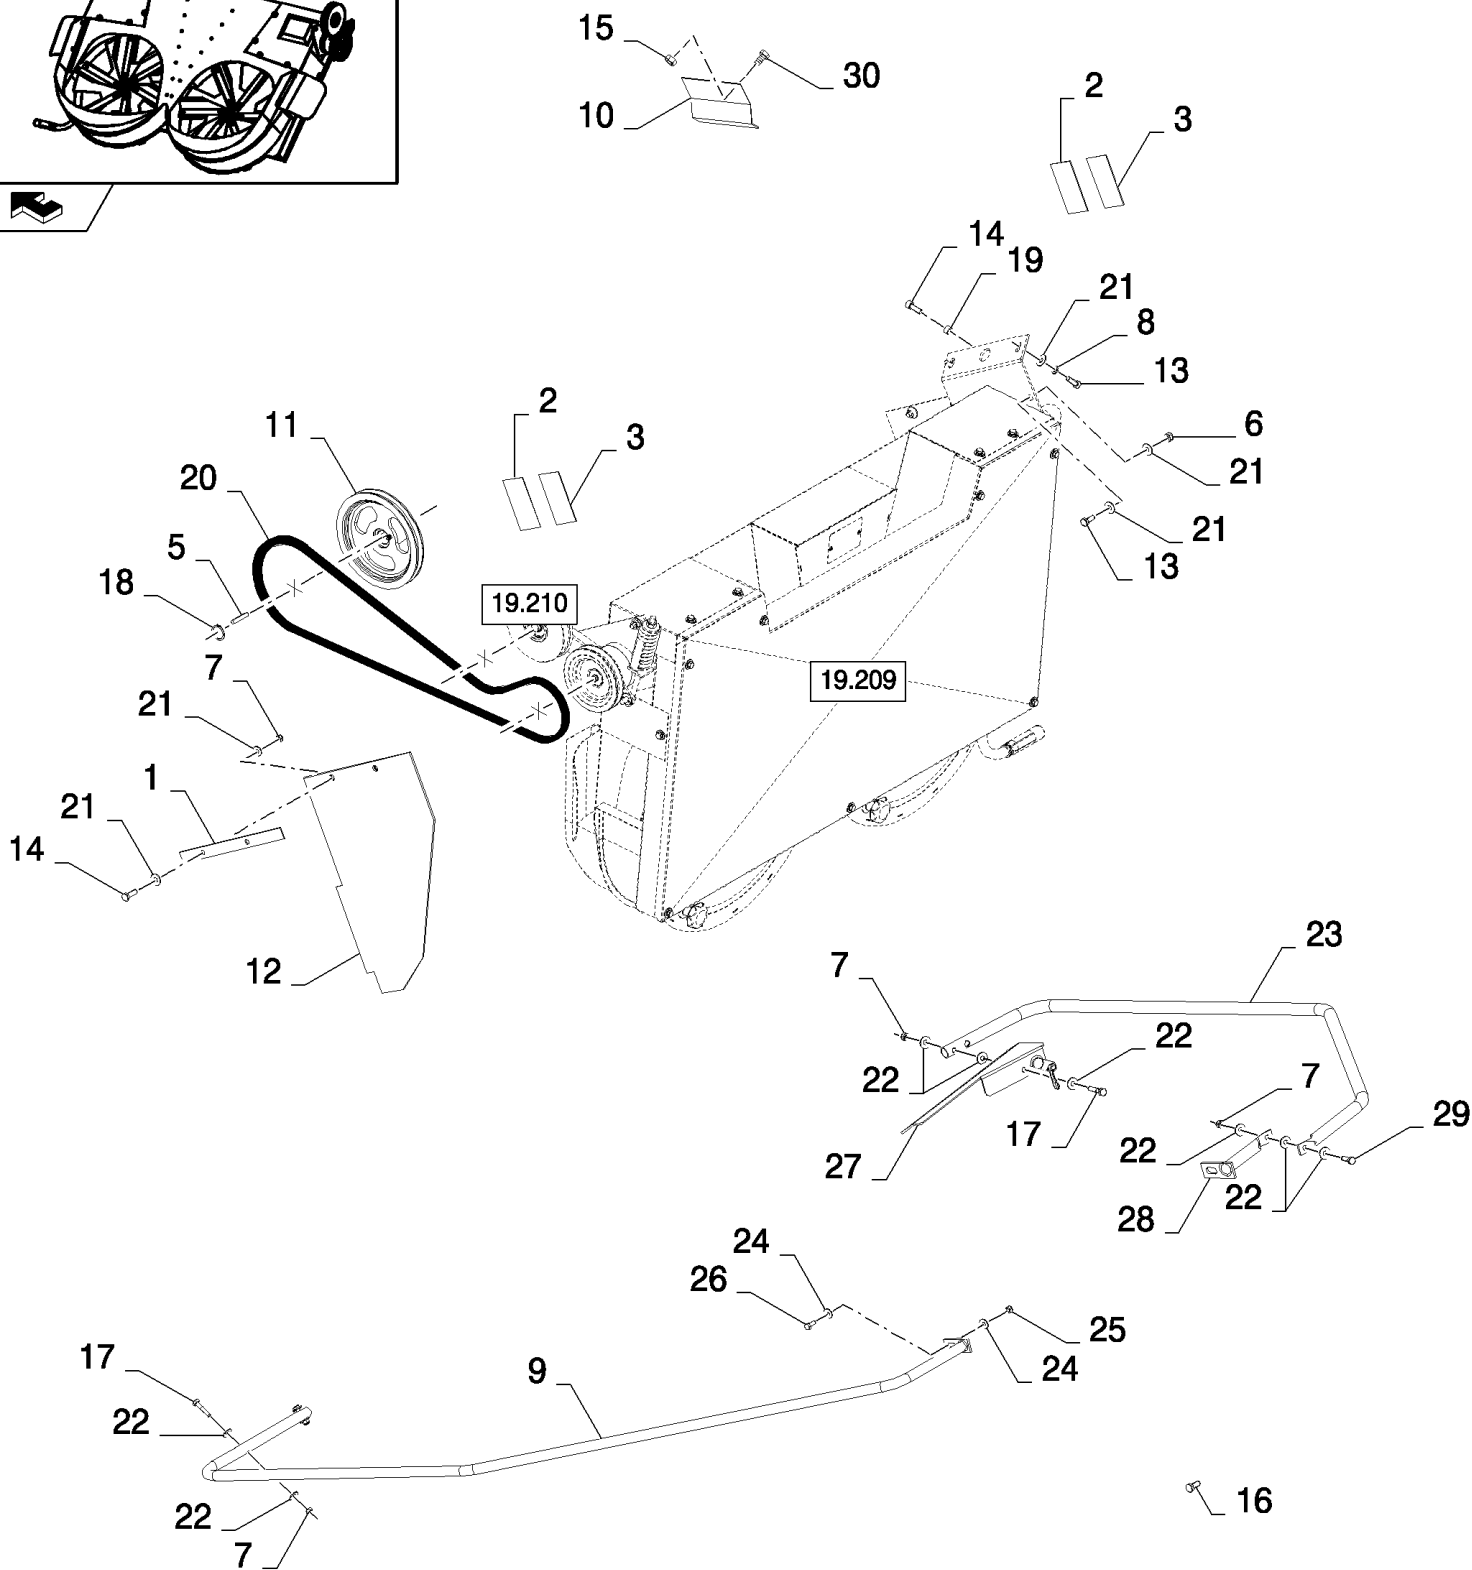

19.208(01) CHAFF SPREADER

Art not yet available
4

19.208(01) CHAFF SPREADER

сылка	Номер детали	Кол-во	Описание
1	84800261	2	BRACKET,
2	84056170	2	DECAL,
3	84014117	2	DECAL,
4	84800262	1	HOUSING,
5	170010	1	KEY, M10
6	100037	8	NUT, M10 x 1.5, CI 8, 8M
7	86629542	6	NUT, LOCK, M8 x 1.25, CI 8, 10.2MM
8	140045	2	WASHER, SPRING, Belleville, M10,
9	84800263	1	PIPE,
10	NS	2	NOT SERVICED,
11	84800265	1	PULLEY,
12	84800266	2	SHIELD,
13	11106231	6	BOLT, Hex, M10 x 25, 10.9, Full Thd, M10x25
14	43140	5	BOLT, Hex, M10 x 30, 8.8, Full Thd,
15	336199	4	BOLT, Hex, M8 x 12, 8.8, Full Thd,
16	120104	2	BOLT, Hex, M8 x 20, 8.8,
17	43129	5	BOLT, Hex, M8 x 40, 8.8,
18	370003	1	RING, SNAP, M30, Ext,
19	84800267	1	SPACER,
20	84790244	1	BELT, TRANSMISSION,
21	378244	18	WASHER, M10,
22	307789	14	WASHER, 8.4MM
23	84800268	1	PIPE,
24	140223	4	WASHER,
25	100038	2	NUT, LOCK, M12 x 1.75, CI 8,
26	300388	2	BOLT, Hex, M12 x 25, 8.8,
27	84800269	1	BRACKET,
28	84800270	1	PIPE,
29	120161	1	BOLT, Hex, M8 x 25, 8.8, M8x25
30	100067	4	NUT, LOCK, M8 x 1.25, CI 8,