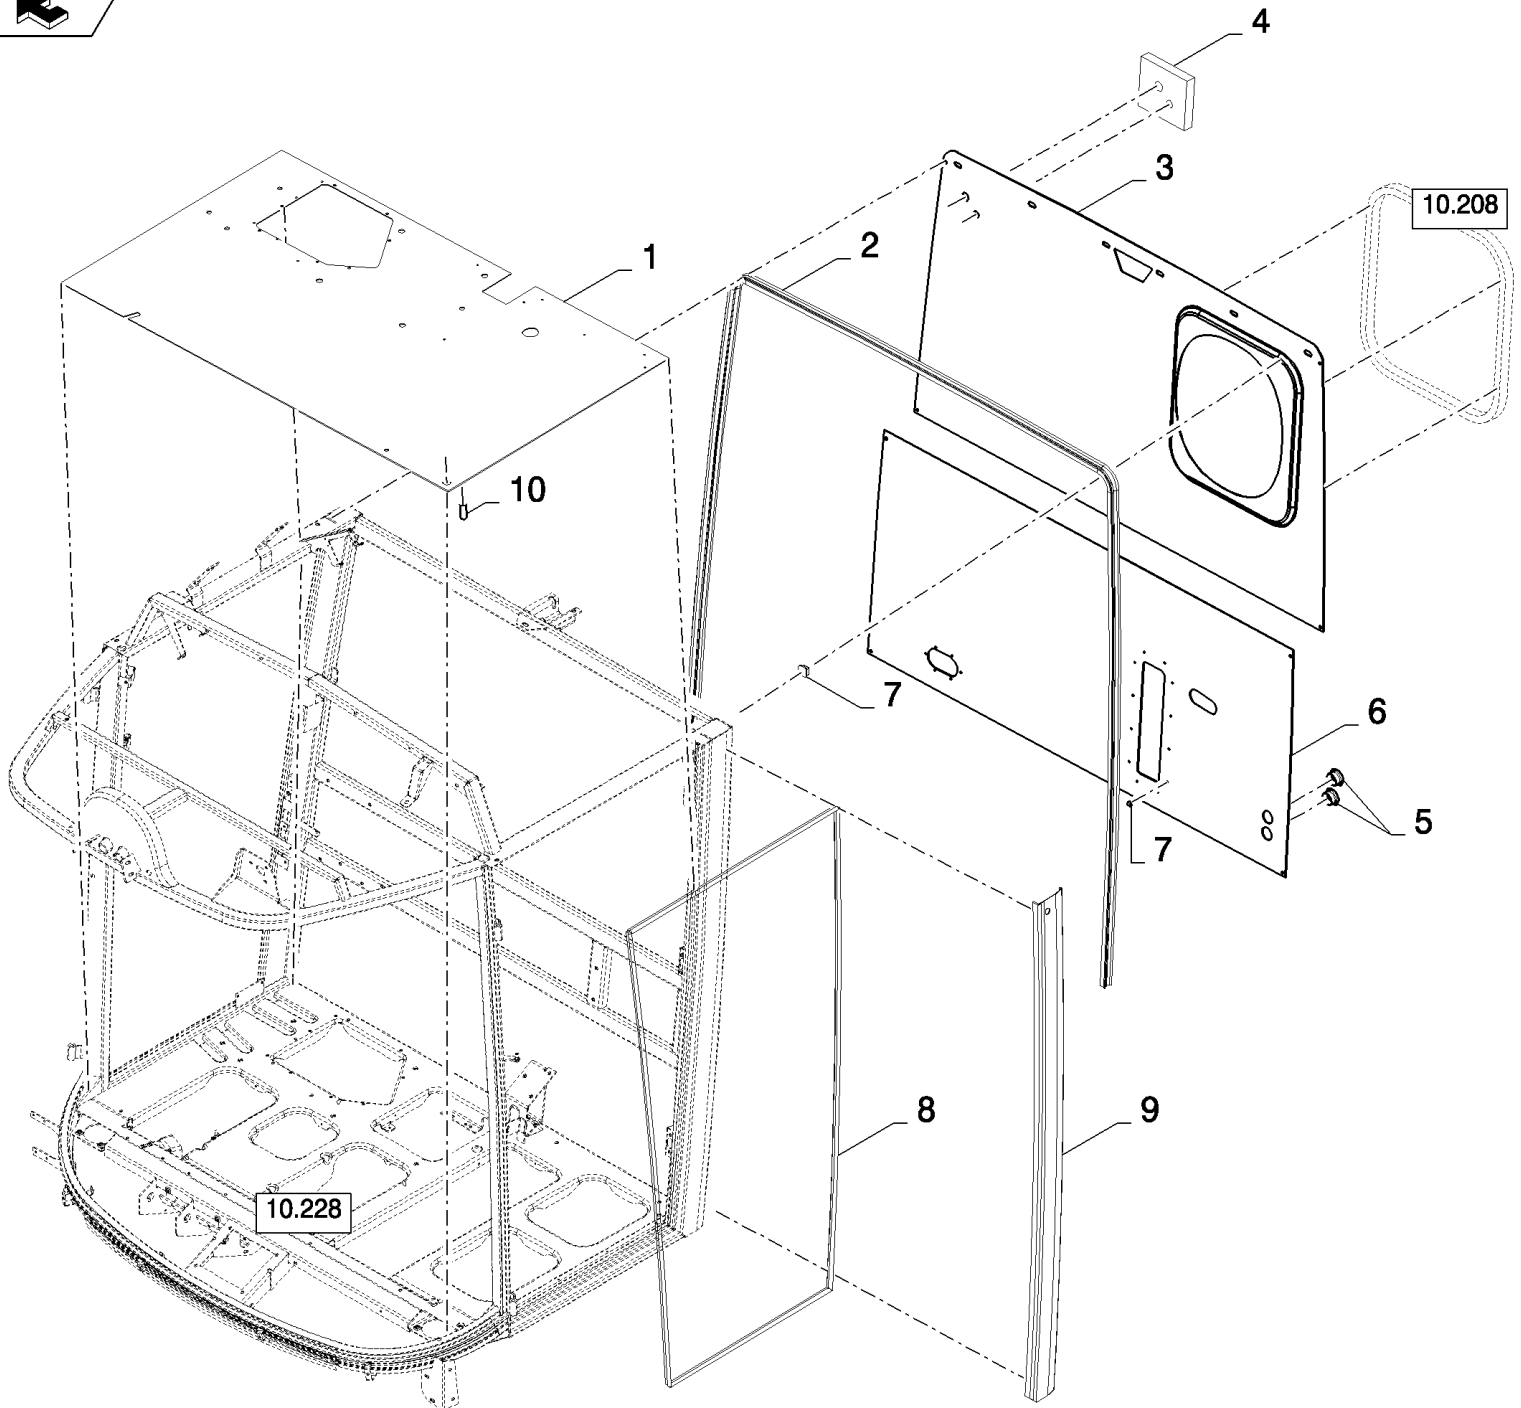

10.229(01) CAB FRAME

10.229(01) CAB FRAME

сылка	Номер детали	Кол-во	Описание
1	84433701	1	PLATE,
2	9504994	1	L=4.42M
3	84443491	1	PLATE,
4	84814573	1	SOFT TRIM,
5	439552	2	PLUG, L=2M
6	84443490	1	PLATE,
7	9818501	24	PLUG, Sq, Plastic,
8	9850032	1	SEAL, RUBBER, L=4.3M
9	NS	1	NOT SERVICED,
10	87282347	1	INSERT, THREADED,