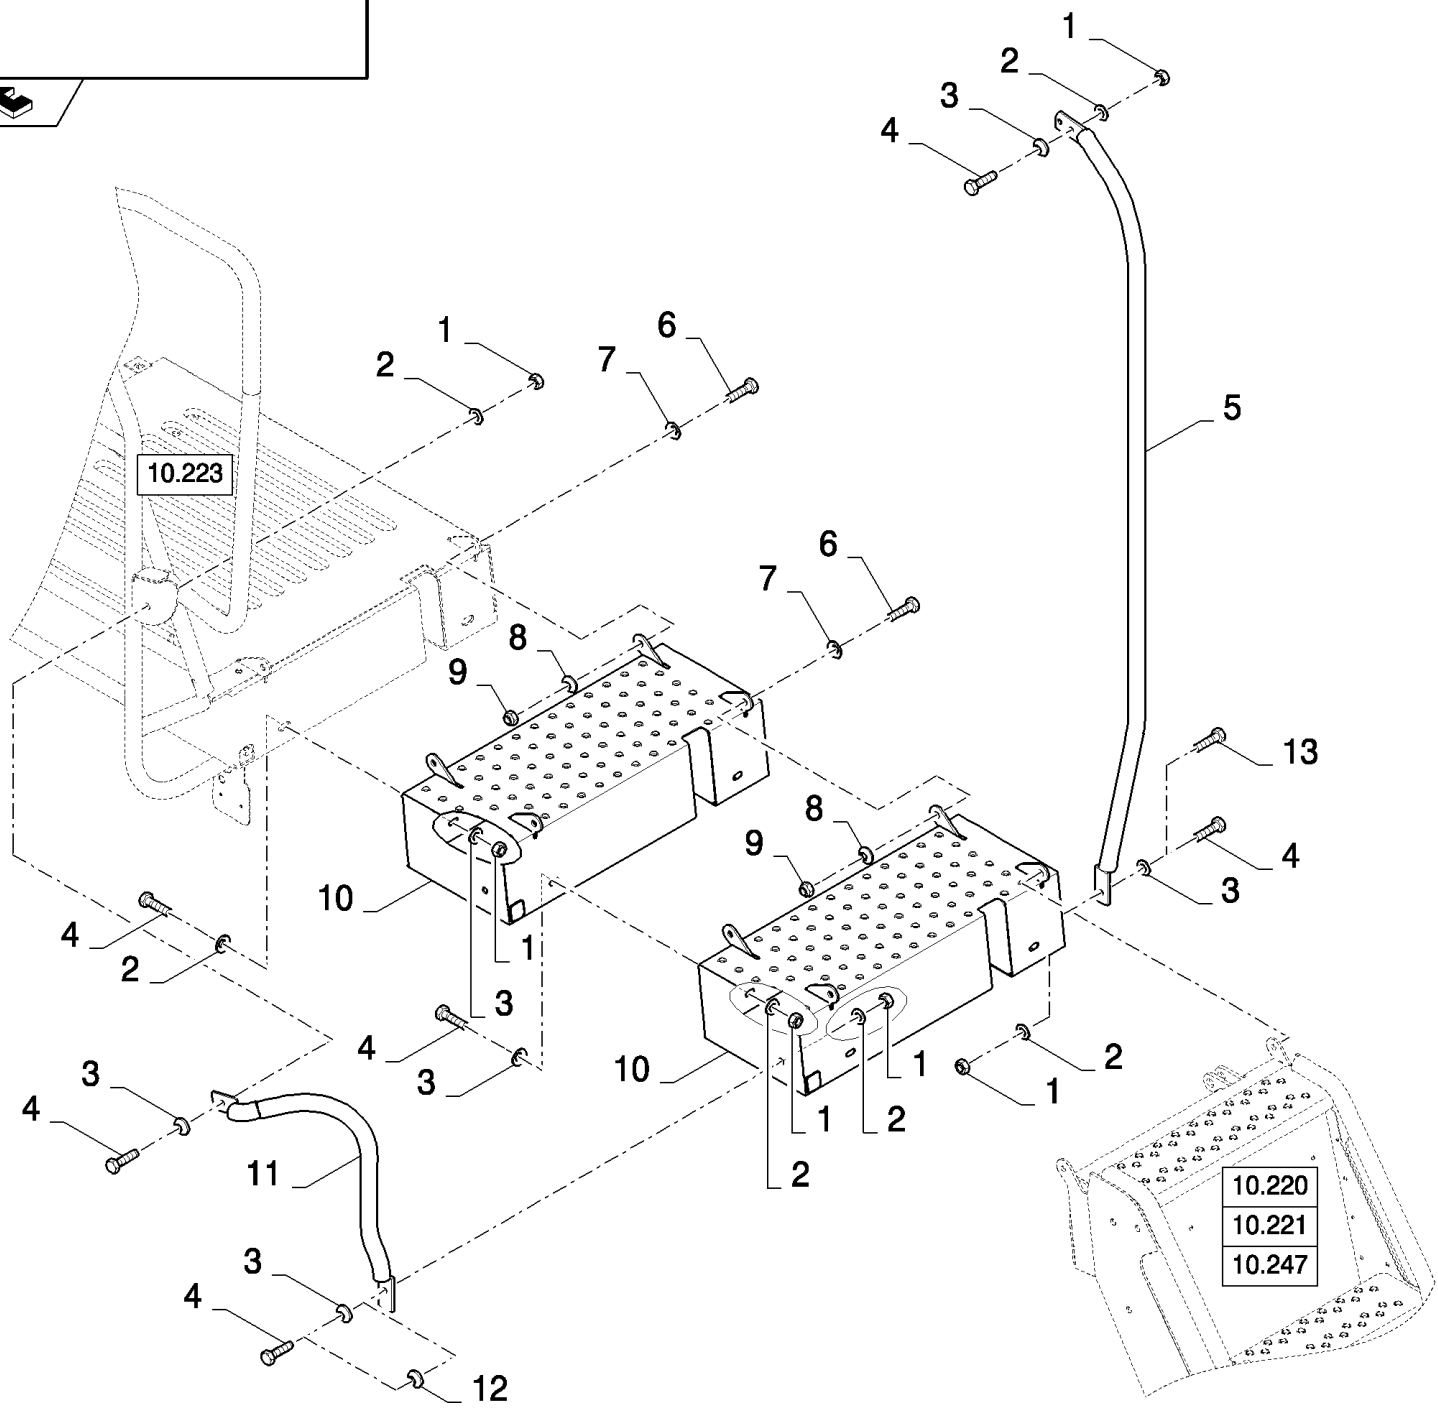

10.224(01) OPERATOR'S PLATFORM, EXTENSIONS

10.224(01) OPERATOR'S PLATFORM, EXTENSIONS

сылка	Номер детали	Кол-во	Описание
1	9706690		AR NUT, M8, CI 8,
2	322358		AR WASHER, SPRING, Belleville, M8,
3	140016		AR WASHER, M8 x 16 x 1.6,
4	43128		AR BOLT, Hex, M8 x 30, 8.8,
5	84077985	1	HANDRAIL, , EXTENSIONS 200MM
5	84447245	1	HANDRAIL, , EXTENSIONS 400MM
6	43139		AR SCREW, M10x25
7	378244		AR WASHER, M10,
8	140045		AR WASHER, SPRING, Belleville, M10,
9	100037		AR NUT, M10 x 1.5, CI 8,
10	84077653	1	EXTENSION, , EXTENSIONS 200MM
10	84077653	2	EXTENSION, , EXTENSIONS 400MM
11	84077977	1	HANDRAIL, , EXTENSIONS 200MM
11	84435910	1	HANDRAIL, , EXTENSIONS 400MM
12	86511315	5	WASHER, M8 x 16 x 1.6, , EXTENSIONS 200MM
13	43140	1	BOLT, Hex, M10 x 30, 8.8, Full Thd, , EXTENSIONS 200MM