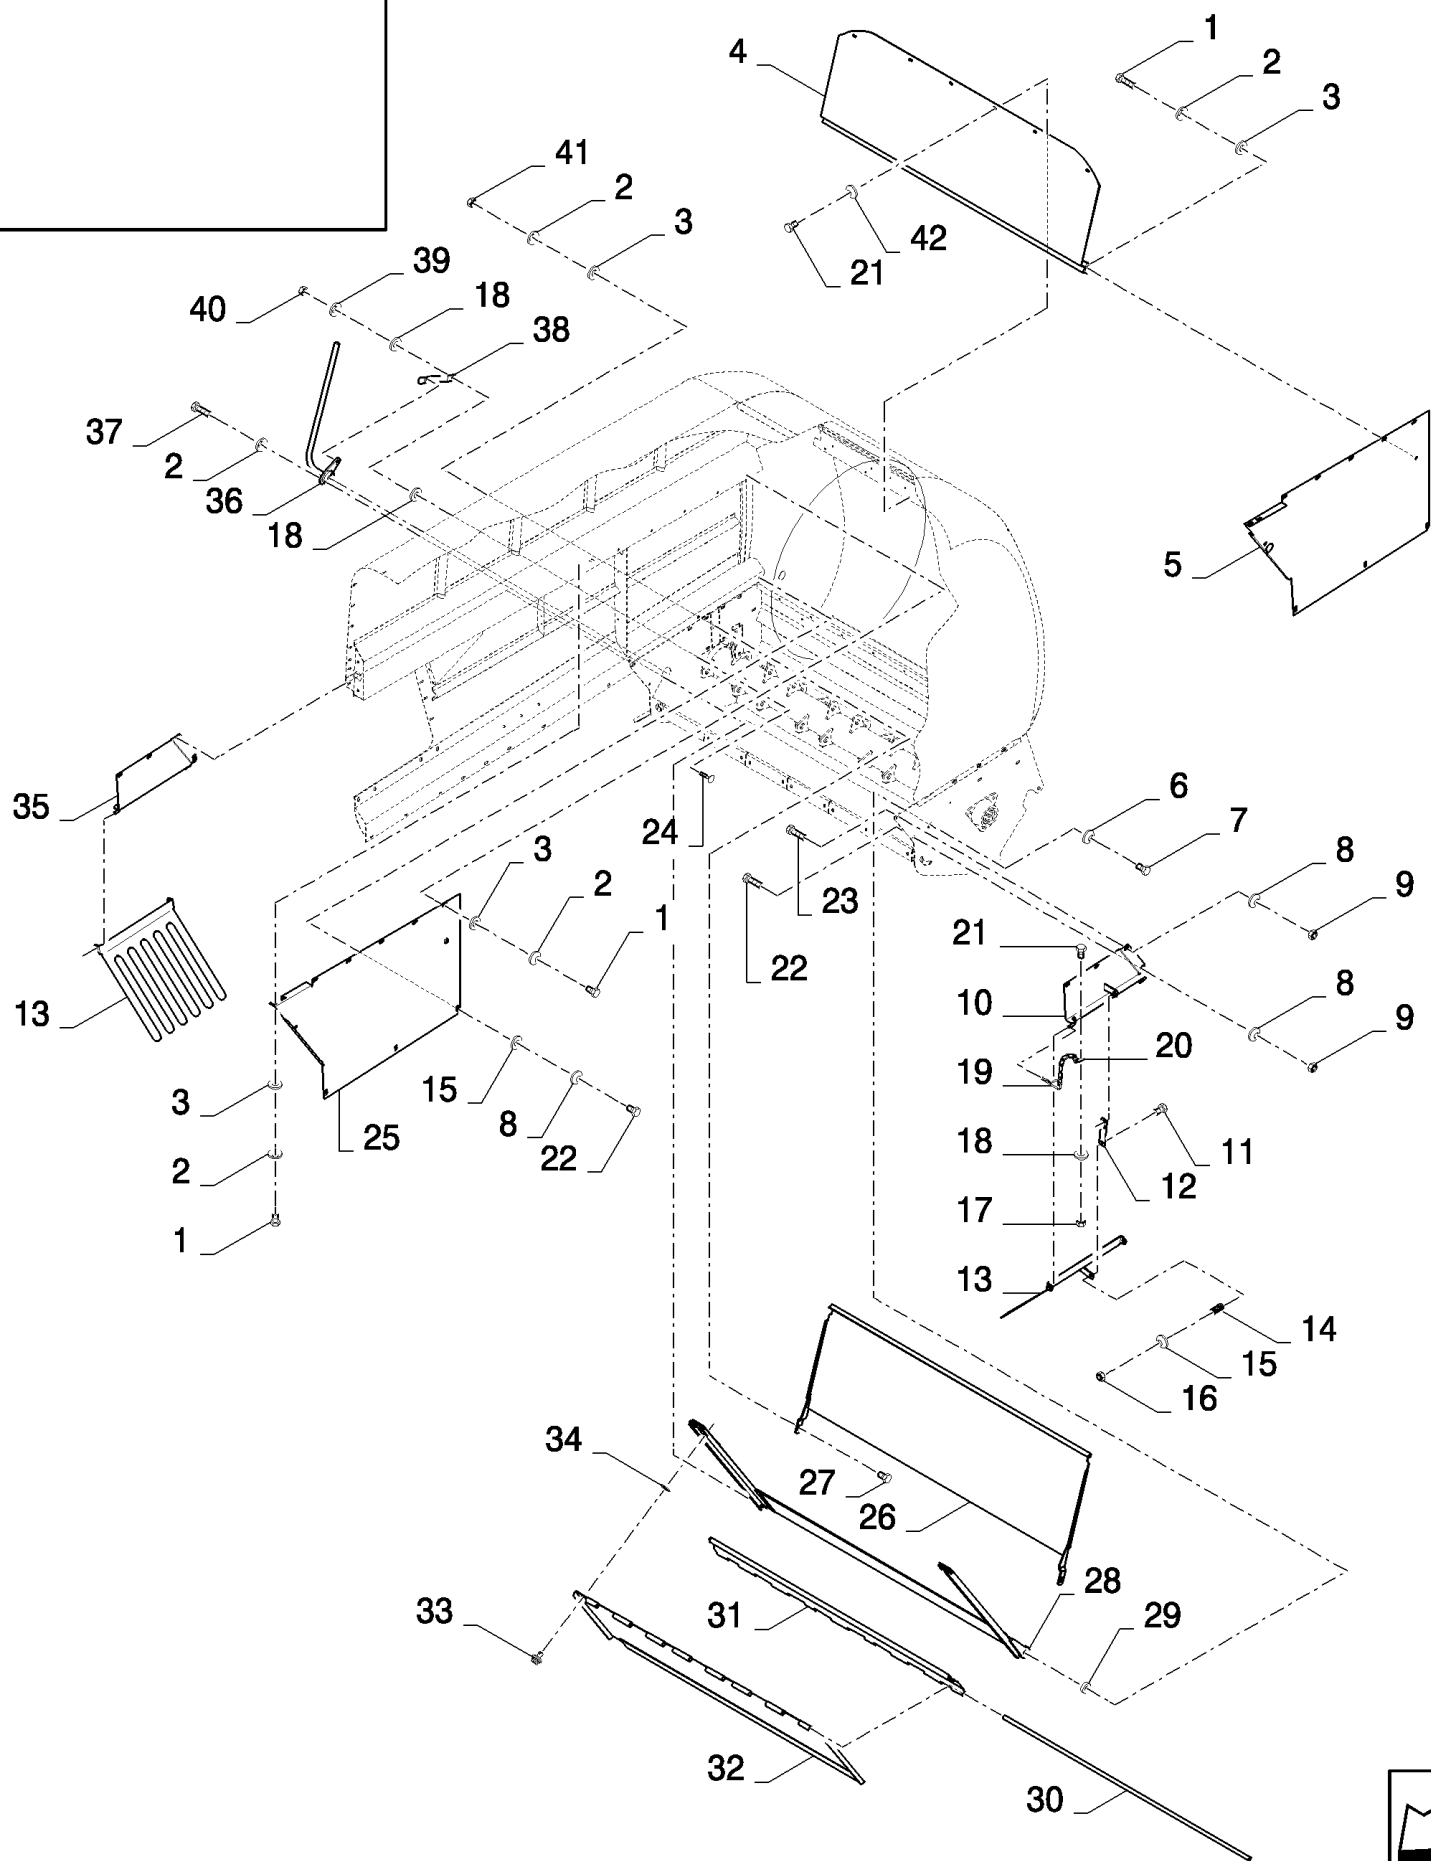

18.87395594(03) STRAWCHOPPER - MANUAL ADJUSTABLE DEFLECTORS

18.87395594(03) STRAWCHOPPER - MANUAL ADJUSTABLE DEFLECTORS

сылка	Номер детали	Кол-во	Описание
1	120104	16	BOLT, Hex, M8 x 20, 8.8,
2	322358	20	WASHER, SPRING, Belleville, M8,
3	140041	18	WASHER, M8 x 28 x 3,
4	84434841	1	DEFLECTOR,
5	84434246	1	PLATE,
6	140048	1	WASHER, SPRING, Belleville, M16,
7	43167	1	BOLT, Hex, M16 x 30, 8.8, Full Thd,
8	140045	14	WASHER, SPRING, Belleville, M10,
9	100016	8	NUT, M10, CI 8,
10	84433778	1	SUPPORT,
11	325829	2	BOLT, Hex, M10 x 45, 8.8, M10x45
12	84434208	2	BRACKET,
13	84433715	2	RAKE,
14	180072	2	SPRING,
15	140017	8	WASHER, M10 x 20 x 2,
16	100037	2	NUT, M10 x 1.5, CI 8,
17	9706755	2	NUT, M6, CI 8,
18	9824259	4	WASHER, M6 x 12 x 1.6,
19	370539	2	PIN, SPLIT (COTTER),
20	89839041	2	CHAIN,
21	86508568	8	BOLT, Hex, M6 x 16, 8.8,
22	43138	8	BOLT, Hex, M10 x 20, 8.8, Full Thd,
23	338949	6	BOLT, CARRIAGE, Short NK, M10 x 25, CI8.8, Full Thd,
24	374891	1	BOLT, CARRIAGE, Short NK, M6 x 25, CI8.8, Full Thd,
25	84434345	1	PLATE,
26	84434844	1	DEFLECTOR,
27	120038	2	BOLT, CARRIAGE, Short NK, M8 x 30, CI8.8, Full Thd,
28	84439336	1	DEFLECTOR,
29	84444700	1	BUSHING,
30	84439312	1	TUBE,
31	84441462	1	DEFLECTOR,
32	84439346	1	DEFLECTOR,
33	89514603	2	LOCK,
34	9514605	2	RING, LOCKING,
35	84433929	1	SUPPORT,
36	84434503	1	LEVER,
37	43128	2	BOLT, Hex, M8 x 30, 8.8,
38	84440371	1	CLIP,
39	322357	1	WASHER, SPRING, Belleville, M6,
40	353308	1	NUT, LOCK, M6 x 1, CI 8,
41	9706690	2	NUT, M8, CI 8,
42	412649	6	WASHER, SPRING, Belleville, M6,