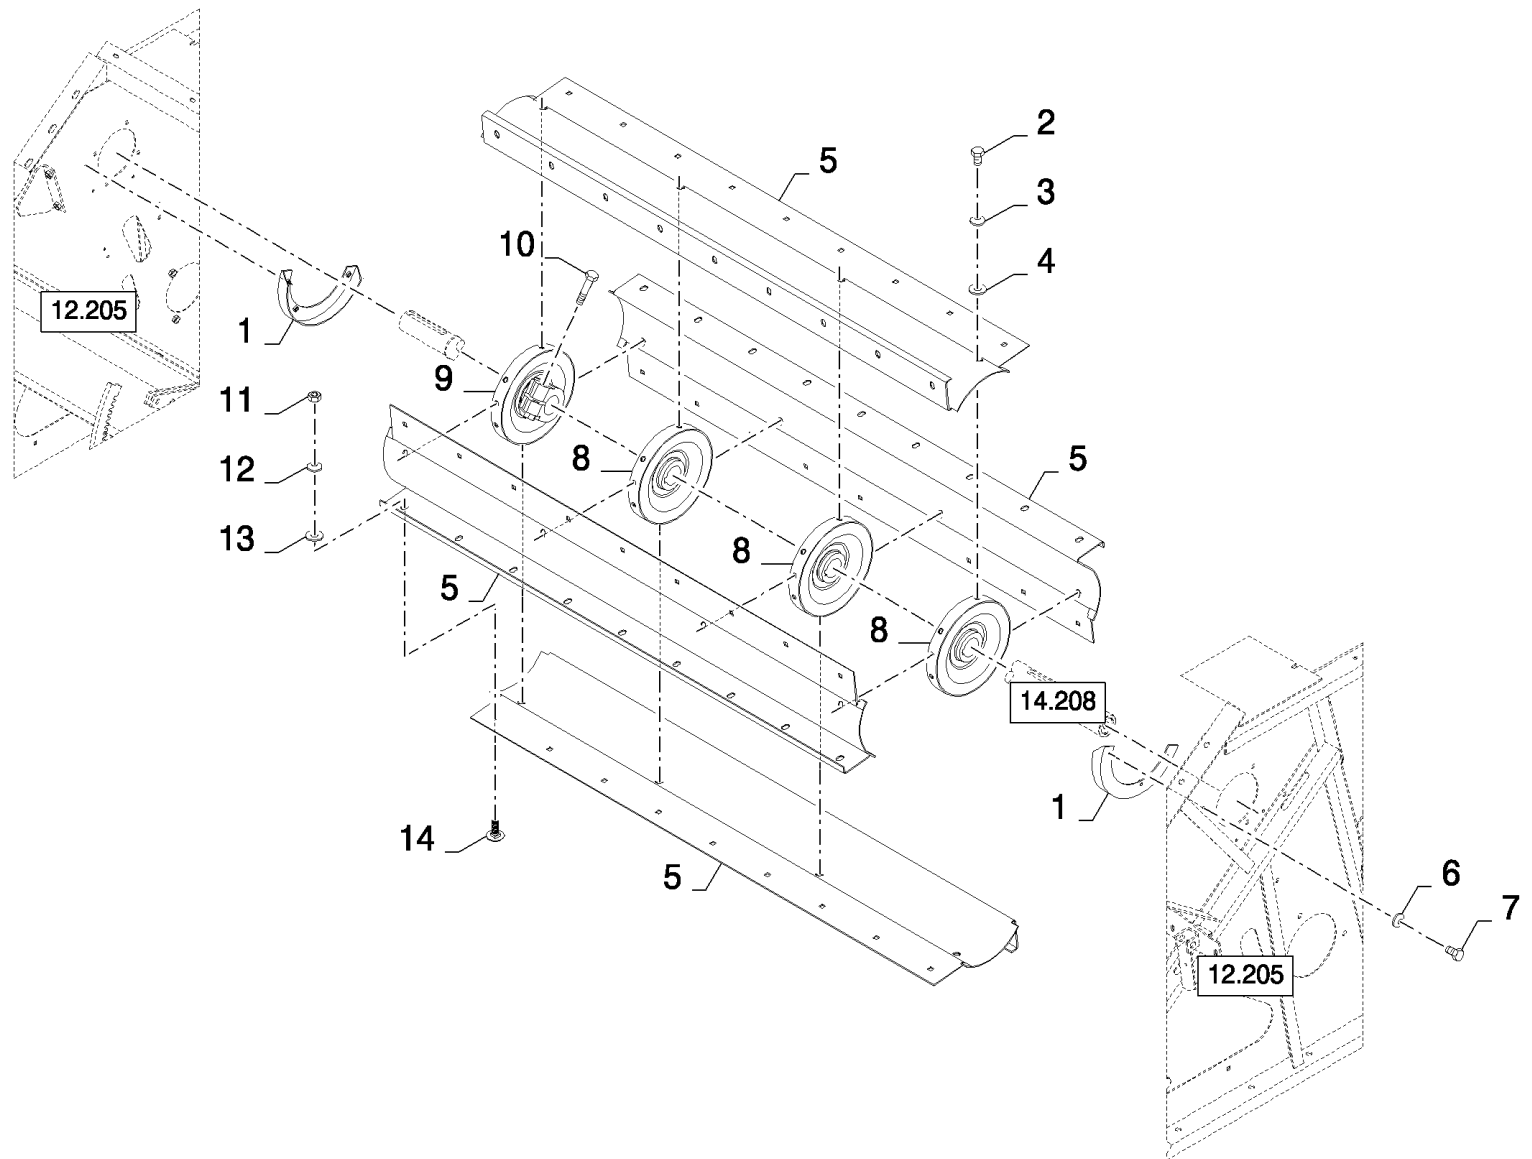

14.201(01) BEATER, FIXED

CS6090 COMBINE (9/06-) - Threshing

14.201(01) BEATER, FIXED

сылка	Номер детали	Кол-во	Описание
1	84435912	2	HALF-RING,
2	9706687	16	BOLT, Hex, M12 x 30, 8.8,
3	140046	16	WASHER, SPRING, Belleville, M12,
4	543043	16	WASHER,
5	84442297	4	SHEET METAL,
6	322357	6	WASHER, SPRING, Belleville, M6,
7	120100	6	BOLT, Hex, M6 x 20, 8.8,
8	84435802	3	DISC,
9	84435818	1	DISC,
10	350616	4	BOLT, Hex, M16 x 90, 8.8,
11	100016	36	NUT, M10, CI 8,
12	140045	36	WASHER, SPRING, Belleville, M10,
13	378244	36	WASHER, M10,
14	120041	36	BOLT, CARRIAGE, Short NK, M10 x 20, CI8.8, Full Thd,