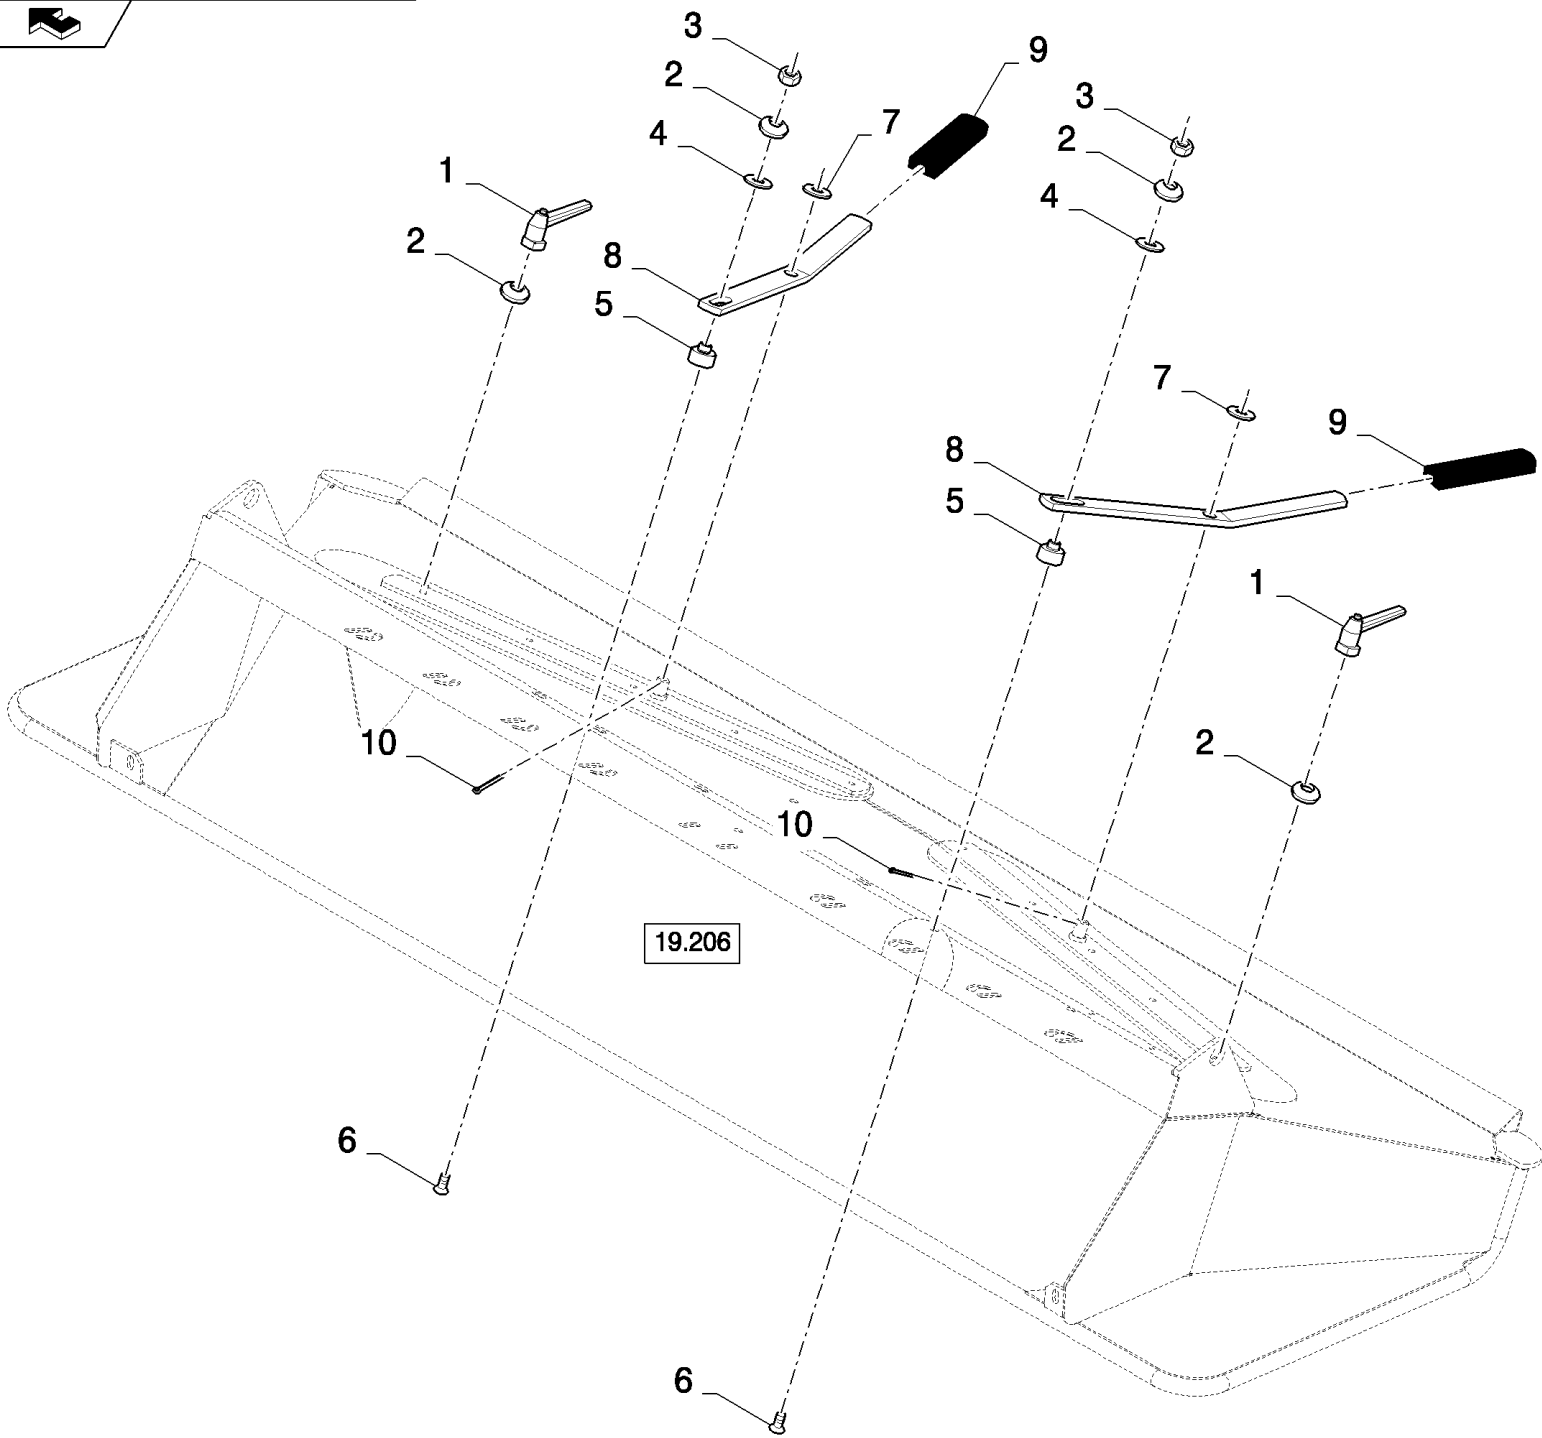

19.204(01) MANUAL ADJUSTABLE DEFLECTORS

19.204(01) MANUAL ADJUSTABLE DEFLECTORS

сылка	Номер детали	Кол-во	Описание
1	84435462	2	HANDLE,
2	322358	4	WASHER, SPRING, Belleville, M8,
3	9706690	2	NUT, M8, CI 8,
4	140041	2	WASHER, M8 x 28 x 3,
5	84434297	2	BUSHING,
6	84069530	2	SCREW, Hex Soc Flat Hd, M8 x 40, 8.8,
7	378246	2	WASHER, 16MM
8	84435478	2	LEVER,
9	84439164	2	HANDLE GRIP,
10	130004	2	PIN, SPLIT (COTTER), M3.2 x 25,