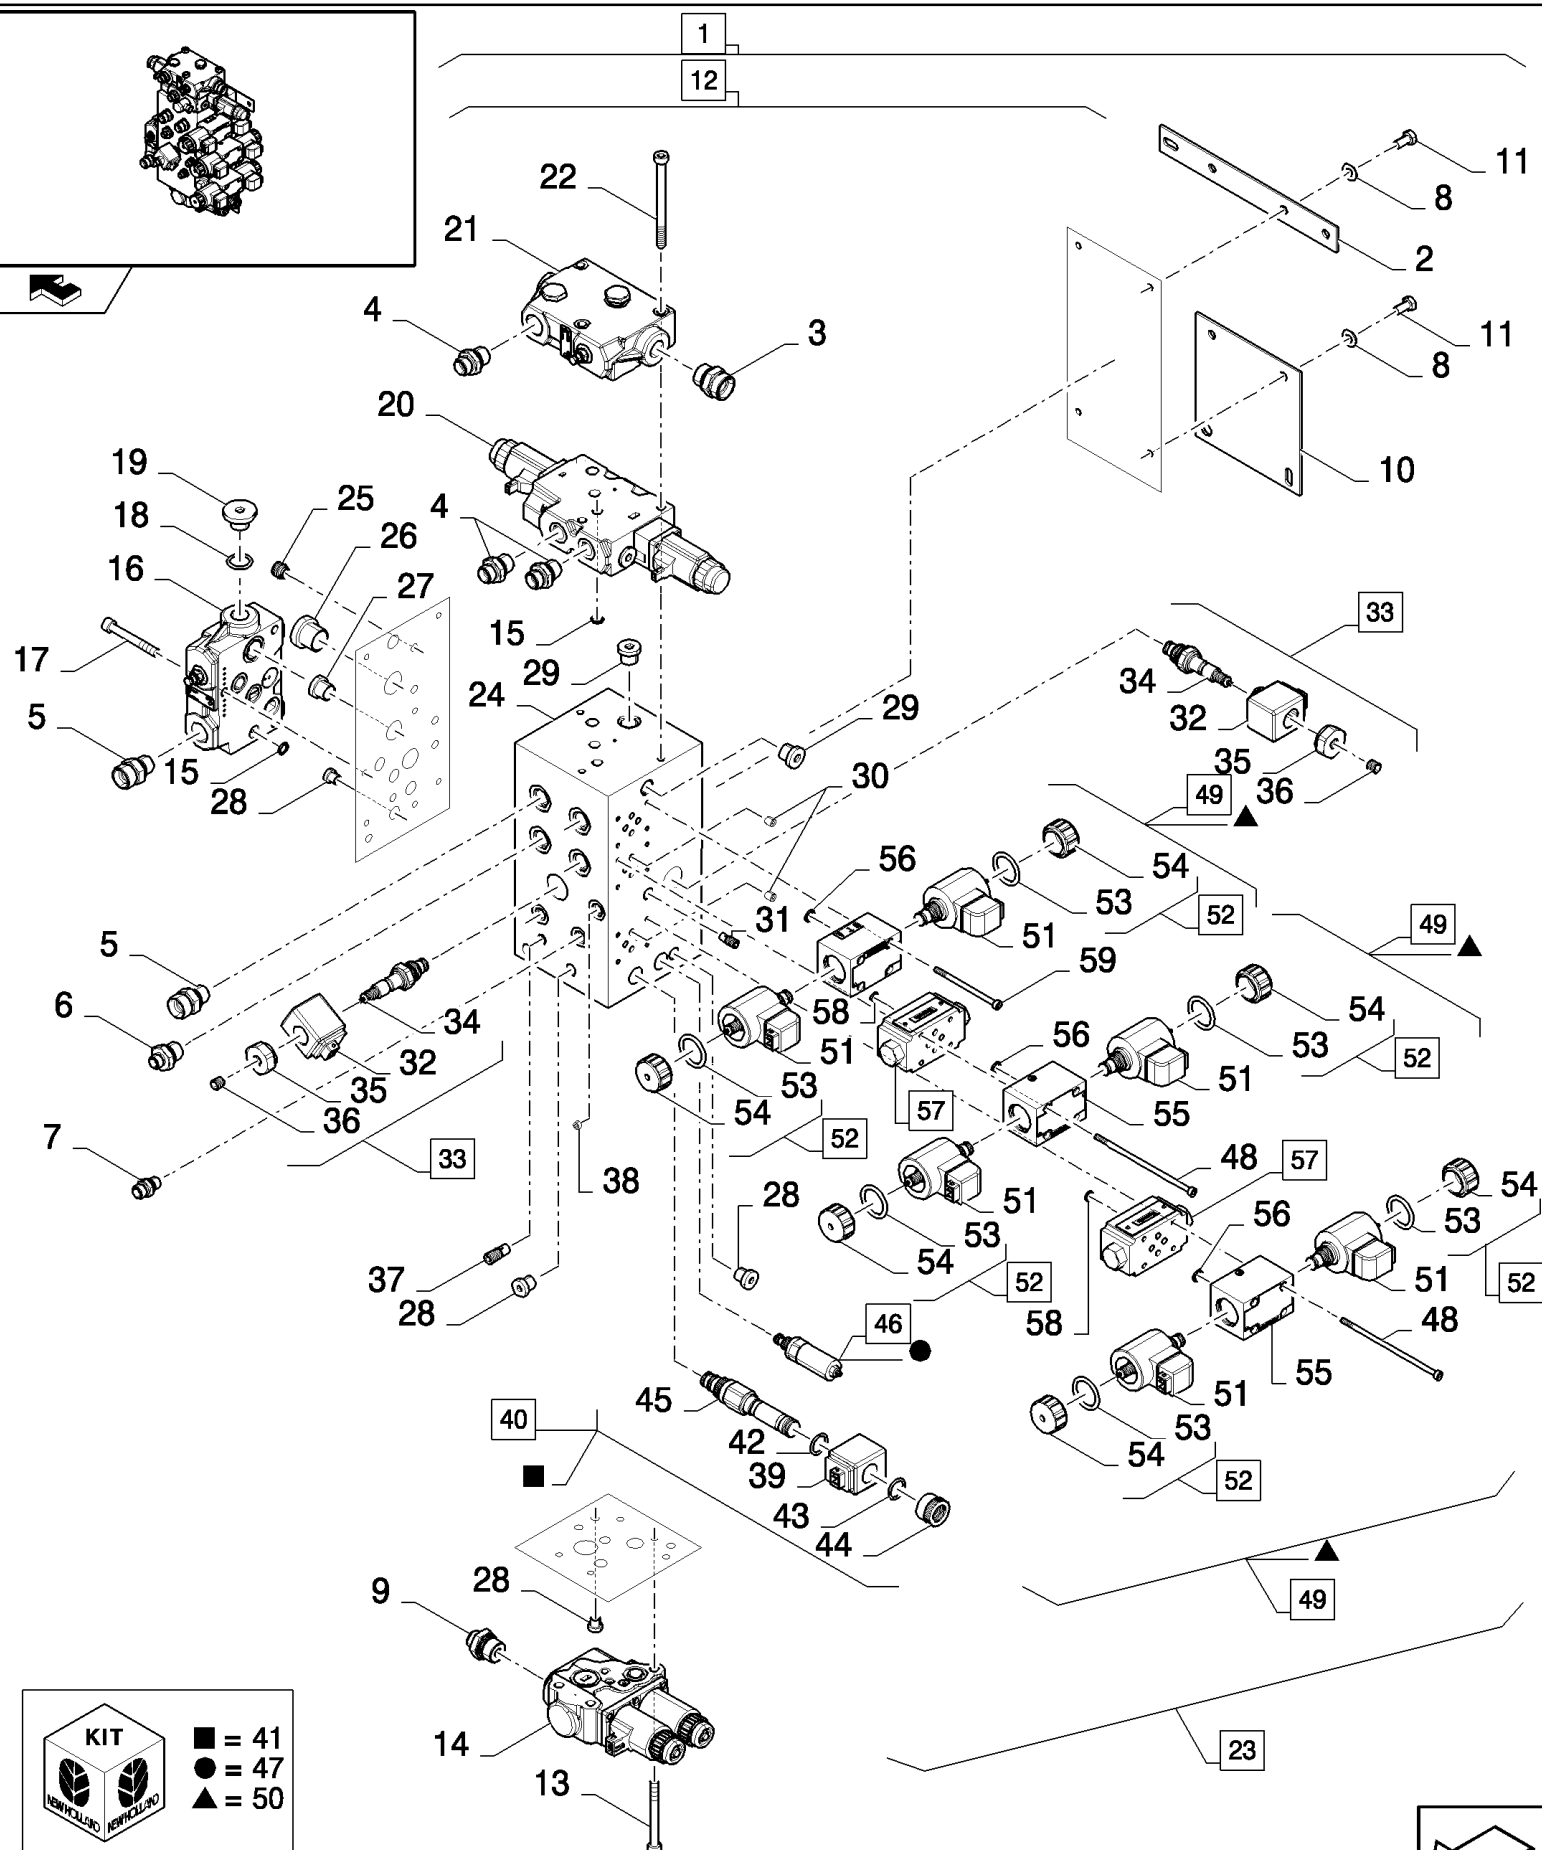

KIT

= 41
= 47
= 50

сылка	Номер детали	Кол-во	Описание
1	87563404	1	VALVE, HYDRAULIC, (2 to 59)
2	87346038	1	SUPPORT,
3	87343790	1	FITTING,
4	9850317	3	CONNECTOR, HYD.,
5	87343789	3	FITTING,
6	87343788	2	FITTING,
7	9850318	3	CONNECTOR, HYD.,
8	322358	4	WASHER, SPRING, Belleville, M8,
9	84461871	1	FITTING,
10	87346040	1	SUPPORT,
11	120103	4	BOLT, Hex, M8 x 16, 8.8,
12	87376589	1	VALVE, HYDRAULIC, (13 to 59)
13	87657975	3	SCREW,
14	87326754	1	
15	87658219	2	SHIM,
16	87661482	1	BLOCK, CONNECTING,
17	NSS	3	NOT SERVICED SEPARATELY, M8x60
18	87661484	1	O-RING,
19	NSS	1	NOT SERVICED SEPARATELY,
20	87658224	1	VALVE, FLOAT,
21	87661482	1	BLOCK, CONNECTING,
22	NSS	3	NOT SERVICED SEPARATELY, M8x100
23	NSS	1	NOT SERVICED SEPARATELY, (24 to 59)
24	NSS	1	NOT SERVICED SEPARATELY,
25	87661481	1	VALVE, CHECK,
26	NSS	1	NOT SERVICED SEPARATELY,
27	NSS	3	NOT SERVICED SEPARATELY,
28	NSS	10	NOT SERVICED SEPARATELY,
29	NSS	2	NOT SERVICED SEPARATELY,
30	NSS	2	NOT SERVICED SEPARATELY,
31	NSS	1	NOT SERVICED SEPARATELY,
32	87658214	2	COIL,
33	87657860	2	POPPET, VALVE, (34 to 36)
34	NSS	1	NOT SERVICED SEPARATELY,
35	NSS	1	NOT SERVICED SEPARATELY,
36	NSS	1	NOT SERVICED SEPARATELY,
37	87657061	1	VALVE,
38	87661480	1	PLUG,
39	87657064	1	SOLENOID,
40	87657065	1	VALVE, (41 to 45)
41	87657066	1	KIT, SEALS,
42	NSS	1	NOT SERVICED SEPARATELY,
43	87657067	1	O-RING,
44	87657068	1	NUT,
45	NSS	1	NOT SERVICED SEPARATELY,