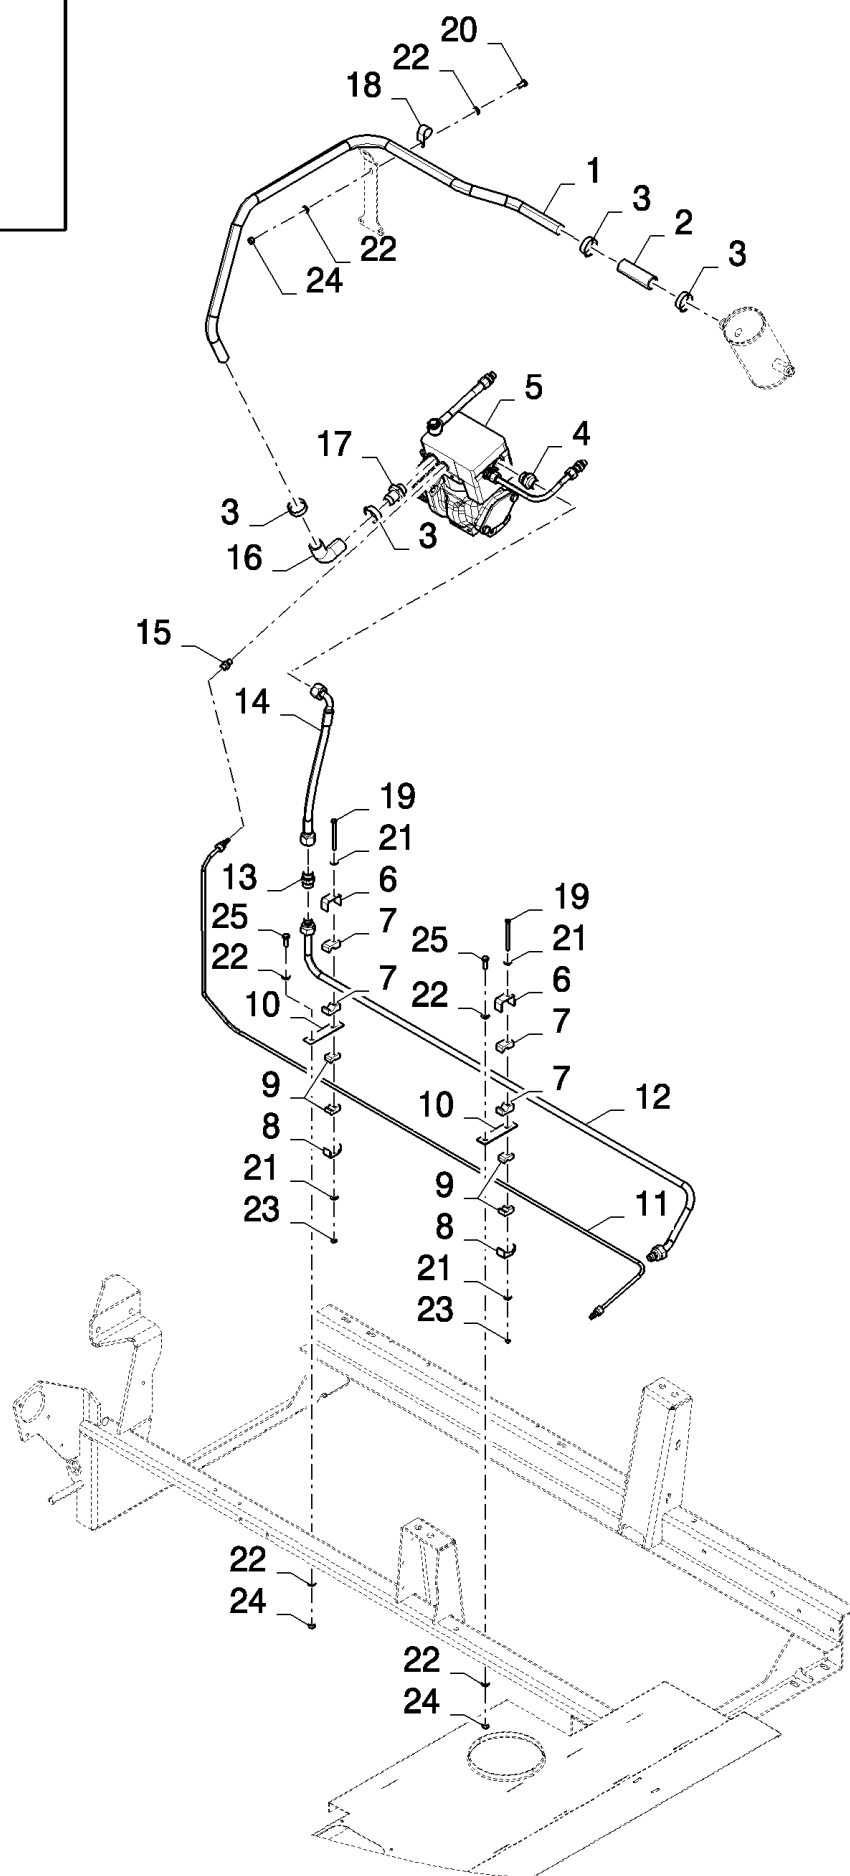

сылка	Номер детали	Кол-во	Описание
1	84460946	1	PIPE, VENTILATION,
2	84334169	1	HOSE,
3	382527	4	CLAMP, HOSE,
4	84435826	1	CONNECTOR, HYD.,
5	87520365	1	COMPRESSOR, AIR,
6	433100	2	SUPPORT,
7	433007	4	CLAMP,
8	433101	2	SUPPORT,
9	433008	4	CLAMP,
10	87523425	2	PLATE,
11	87526153	1	PIPE, VENTILATION,
12	87526151	1	PIPE, VENTILATION,
13	335174	1	CONNECTOR, HYD.,
14	87370312	1	TUBE,
15	9513082	1	CONNECTOR, HYD.,
16	84334134	1	HOSE,
17	84036669	1	CONNECTOR, HYD.,
18	9827902	1	CLAMP, 1", Insul, 3/8" Bolt,
19	86508570	1	BOLT, Hex, M6 x 80, 8.8,
20	120104	1	BOLT, Hex, M8 x 20, 8.8,
21	412649	4	WASHER, SPRING, Belleville, M6,
22	322358	6	WASHER, SPRING, Belleville, M8,
23	9706755	2	NUT, M6, CI 8,
24	9706690	3	NUT, M8, CI 8,
25	43127	2	BOLT, Hex, M8 x 25, 8.8,