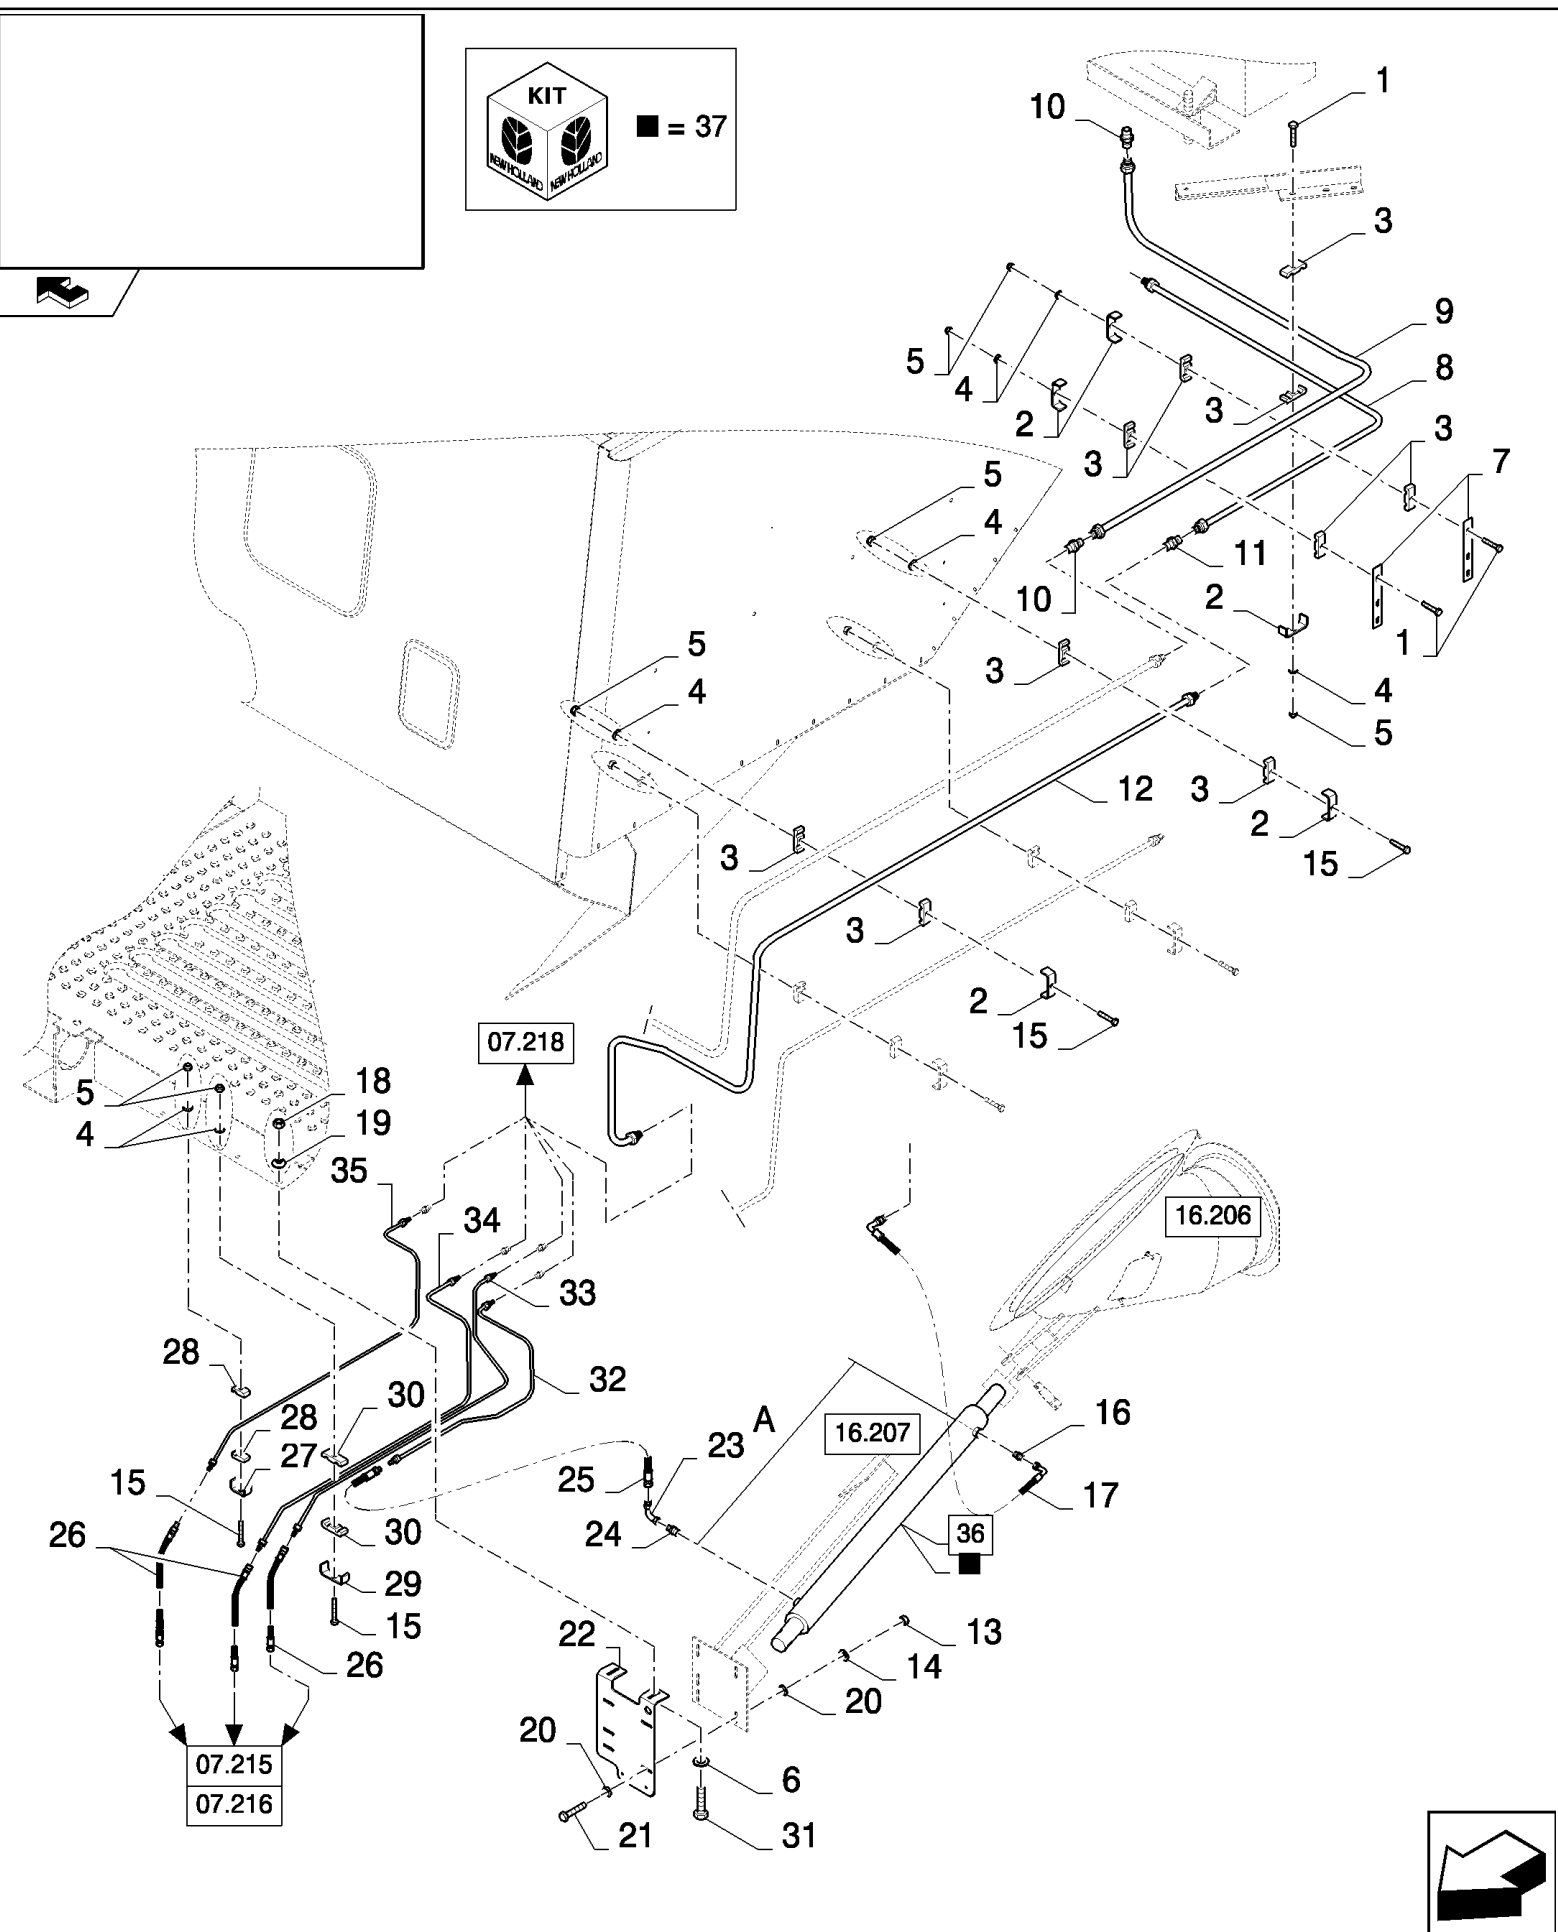

07.210(01) CYLINDER FOR UNLOADING AUGER AND LH TUBES

CS6090 COMBINE (9/06-) - Hydraulic System

07.210(01) CYLINDER FOR UNLOADING AUGER AND LH TUBES

сылка	Номер детали	Кол-во	Описание
1	120056	3	BOLT, Hex, M6 x 50, 8.8,
2	84814948	5	SUPPORT,
3	430356	10	CLAMP,
4	86588450	10	WASHER, M6,
5	412152	10	NUT, LOCK, M6 x 1, CI 8.8,
6	86511324	2	WASHER, M12 x 24 x 2.5,
7	84447755	2	BRACKET,
8	84437960	1	TUBE, HYD,
9	84437970	1	TUBE, HYD,
10	335173	2	CONNECTOR, HYD.,
11	335174	1	CONNECTOR, HYD.,
12	87344925	1	TUBE, HYD,
13	9706690	5	NUT, M8, CI 8,
14	322358	5	WASHER, SPRING, Belleville, M8,
15	86977790	6	BOLT, Hex, M6 x 45, 8.8,
16	386215	1	CONNECTOR, HYD.,
17	84052145	1	HOSE, FLEXIBLE,
18	9706685	2	NUT, M12, CI 8,
19	140046	2	WASHER, SPRING, Belleville, M12,
20	140041	10	WASHER, M8 x 28 x 3,
21	43128	5	BOLT, Hex, M8 x 30, 8.8,
22	84458481	1	SUPPORT,
23	396017	1	CONNECTOR, HYD.,
24	418283	1	ELBOW,
25	424524	1	HOSE,
26	84989470	3	HOSE, FLEXIBLE,
27	433101	3	SUPPORT,
28	433008	6	CLAMP,
29	431941	3	SUPPORT,
30	430357	6	CLAMP,
31	300389	2	BOLT, Hex, M12 x 35, 8.8, Full Thd,
32	87344947	1	TUBE, HYD,
33	87344941	1	TUBE, HYD,
34	87344943	1	TUBE, HYD,
35	87344945	1	TUBE, HYD,
36	84436671	1	HYDRAULIC CYLINDER, (37)
37	9508805	1	KIT, SEALS, A=771MM
37	84023786	1	KIT, SEALS, A=709MM