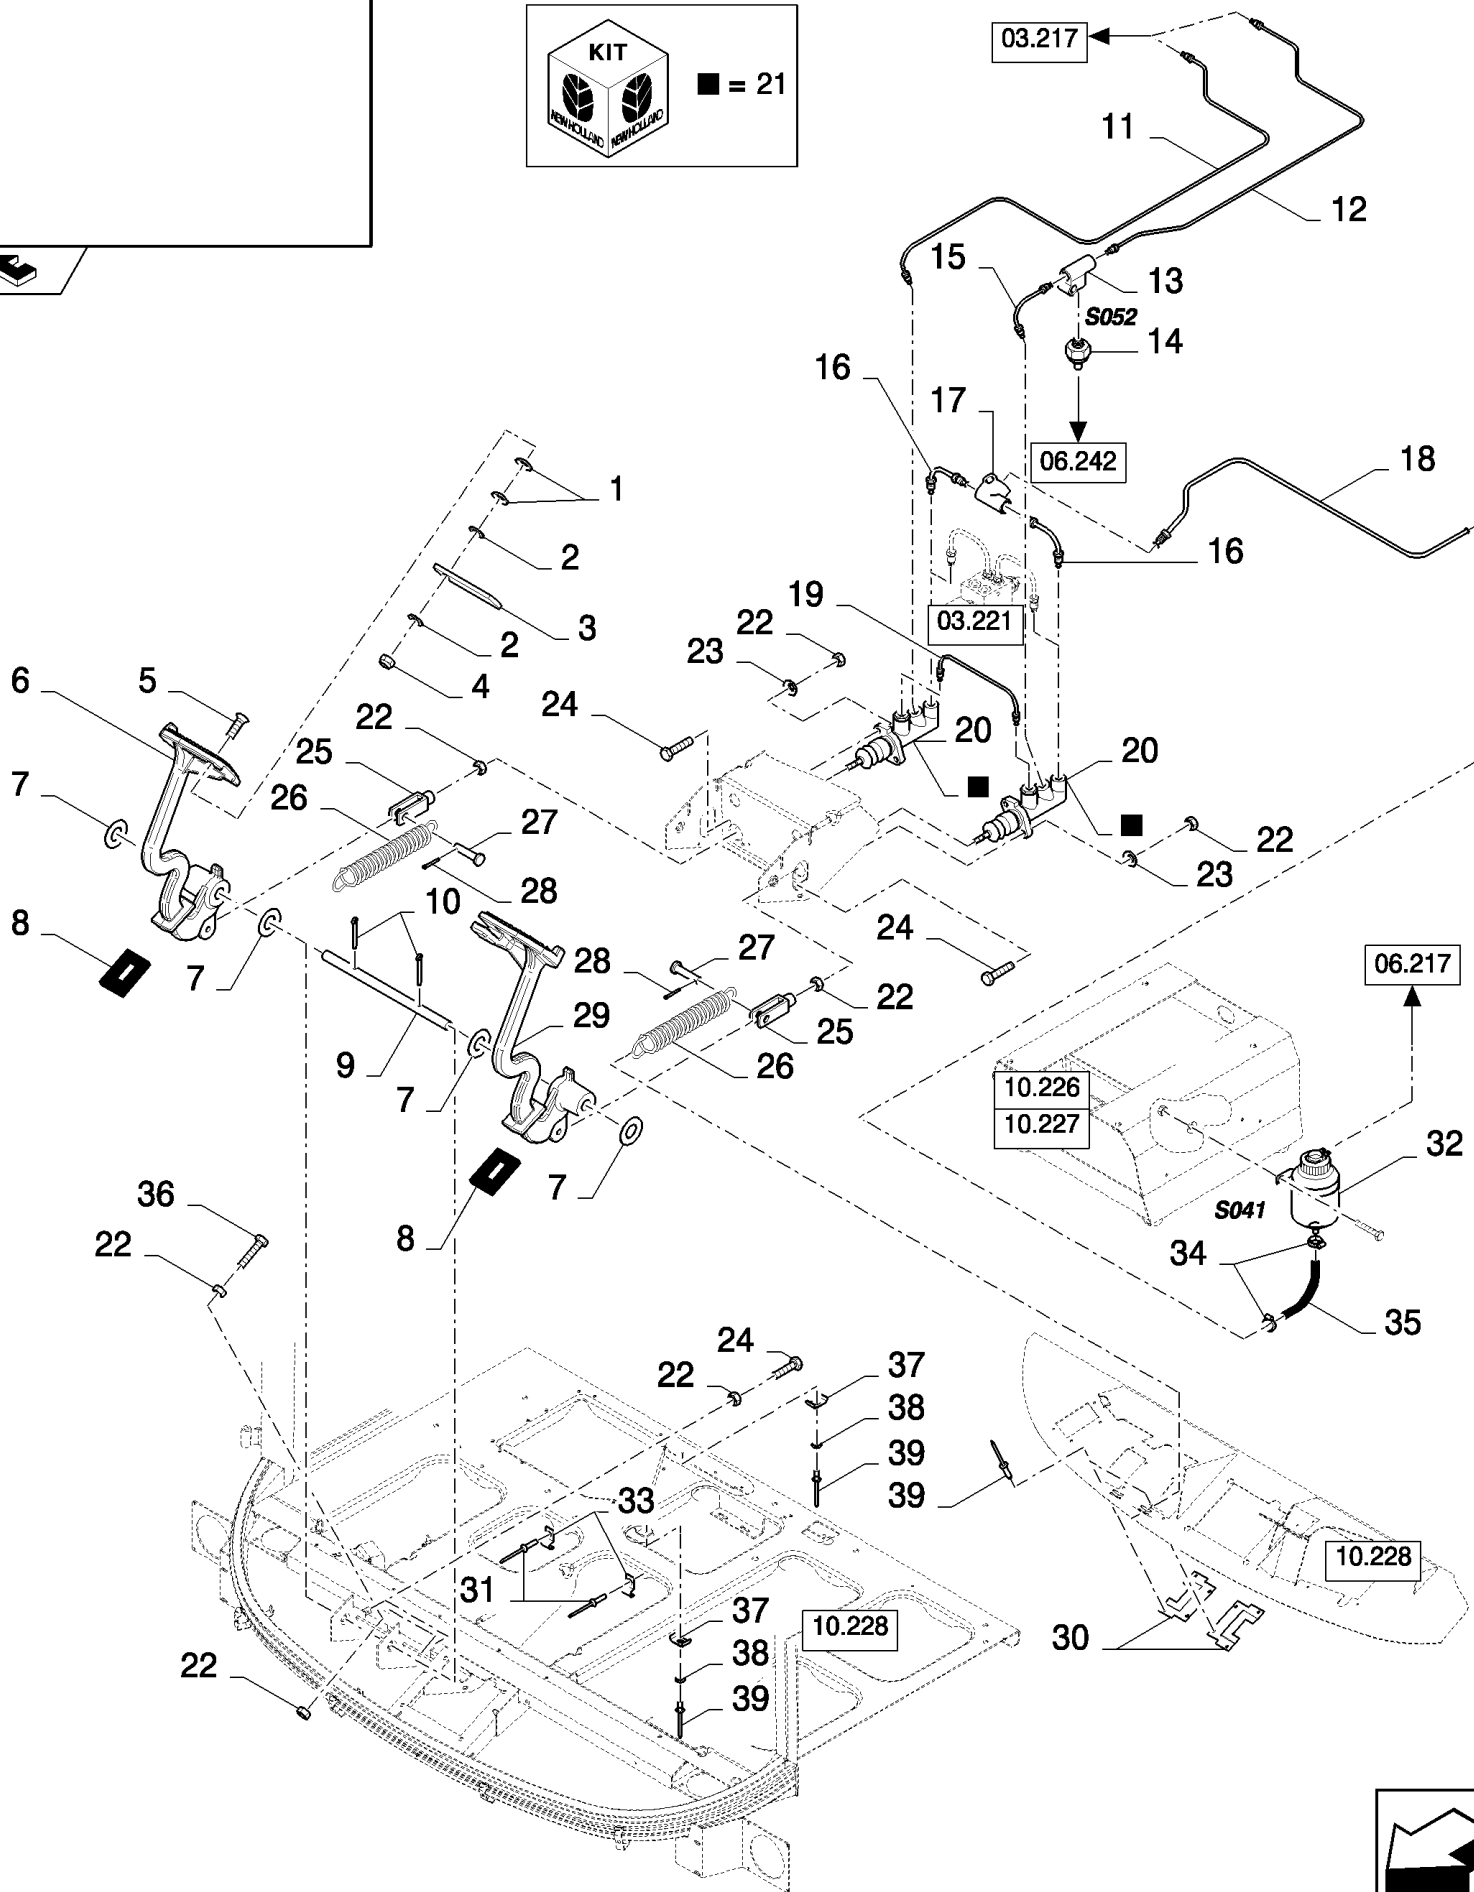

03.216(01) CIRCUIT FOR HYDRAULIC BRAKES

03.216(01) CIRCUIT FOR HYDRAULIC BRAKES

сылка	Номер детали	Кол-во	Описание
1	397881	2	WASHER, SPRING,
2	84012127	2	WASHER, LOCK, 8MM
3	449009	1	PLATE,
4	9991588	1	NUT, LOCK, M8 x 1.25, CI 8,
5	87037492	1	SCREW, Hex Soc Flat Hd, M8 x 35, 8.8, M8x35
6	84435250	1	PEDAL,
7	9513615	4	WASHER, 16MM
8	9819826	2	SEAL,
9	9819905	1	SHAFT,
10	130007	2	PIN, SPLIT (COTTER), M4 x 25,
11	84814246	1	BRAKE LINE,
12	84814244	1	BRAKE LINE,
13	9505391	1	TEE,
14	354372	1	SWITCH, PRESSURE,
15	84817526	1	BRAKE LINE,
16	84817530	2	BRAKE LINE,
17	919855	1	TEE,
18	84432419	1	BRAKE LINE,
19	84817528	1	BRAKE LINE,
20	9509901	2	MASTER CYLINDER, (21)
21	9817544	2	KIT, REPAIR,
22	9706690	12	NUT, M8, CI 8,
23	322358	4	WASHER, SPRING, Belleville, M8,
24	43128	6	BOLT, Hex, M8 x 30, 8.8,
25	921491	2	YOKE,
26	9811656	2	SPRING,
27	412414	2	PIN, CLEVIS, M8 x 35,
28	9512667	2	PIN, SPLIT (COTTER), M2 x 20,
29	84435249	1	PEDAL,
30	9819825	2	COVER,
31	425520	2	RIVET,
32	9819520	1	RESERVOIR, BRAKE FLUID,
33	412089	2	CLAMP,
34	913888	2	CLAMP, HOSE,
35	410970	1	HOSE,
36	120106	2	BOLT, Hex, M8 x 40, 8.8, Full Thd,
37	84814933	2	CLAMP,
38	9824840	2	WASHER, M4,
39	425523	10	RIVET,