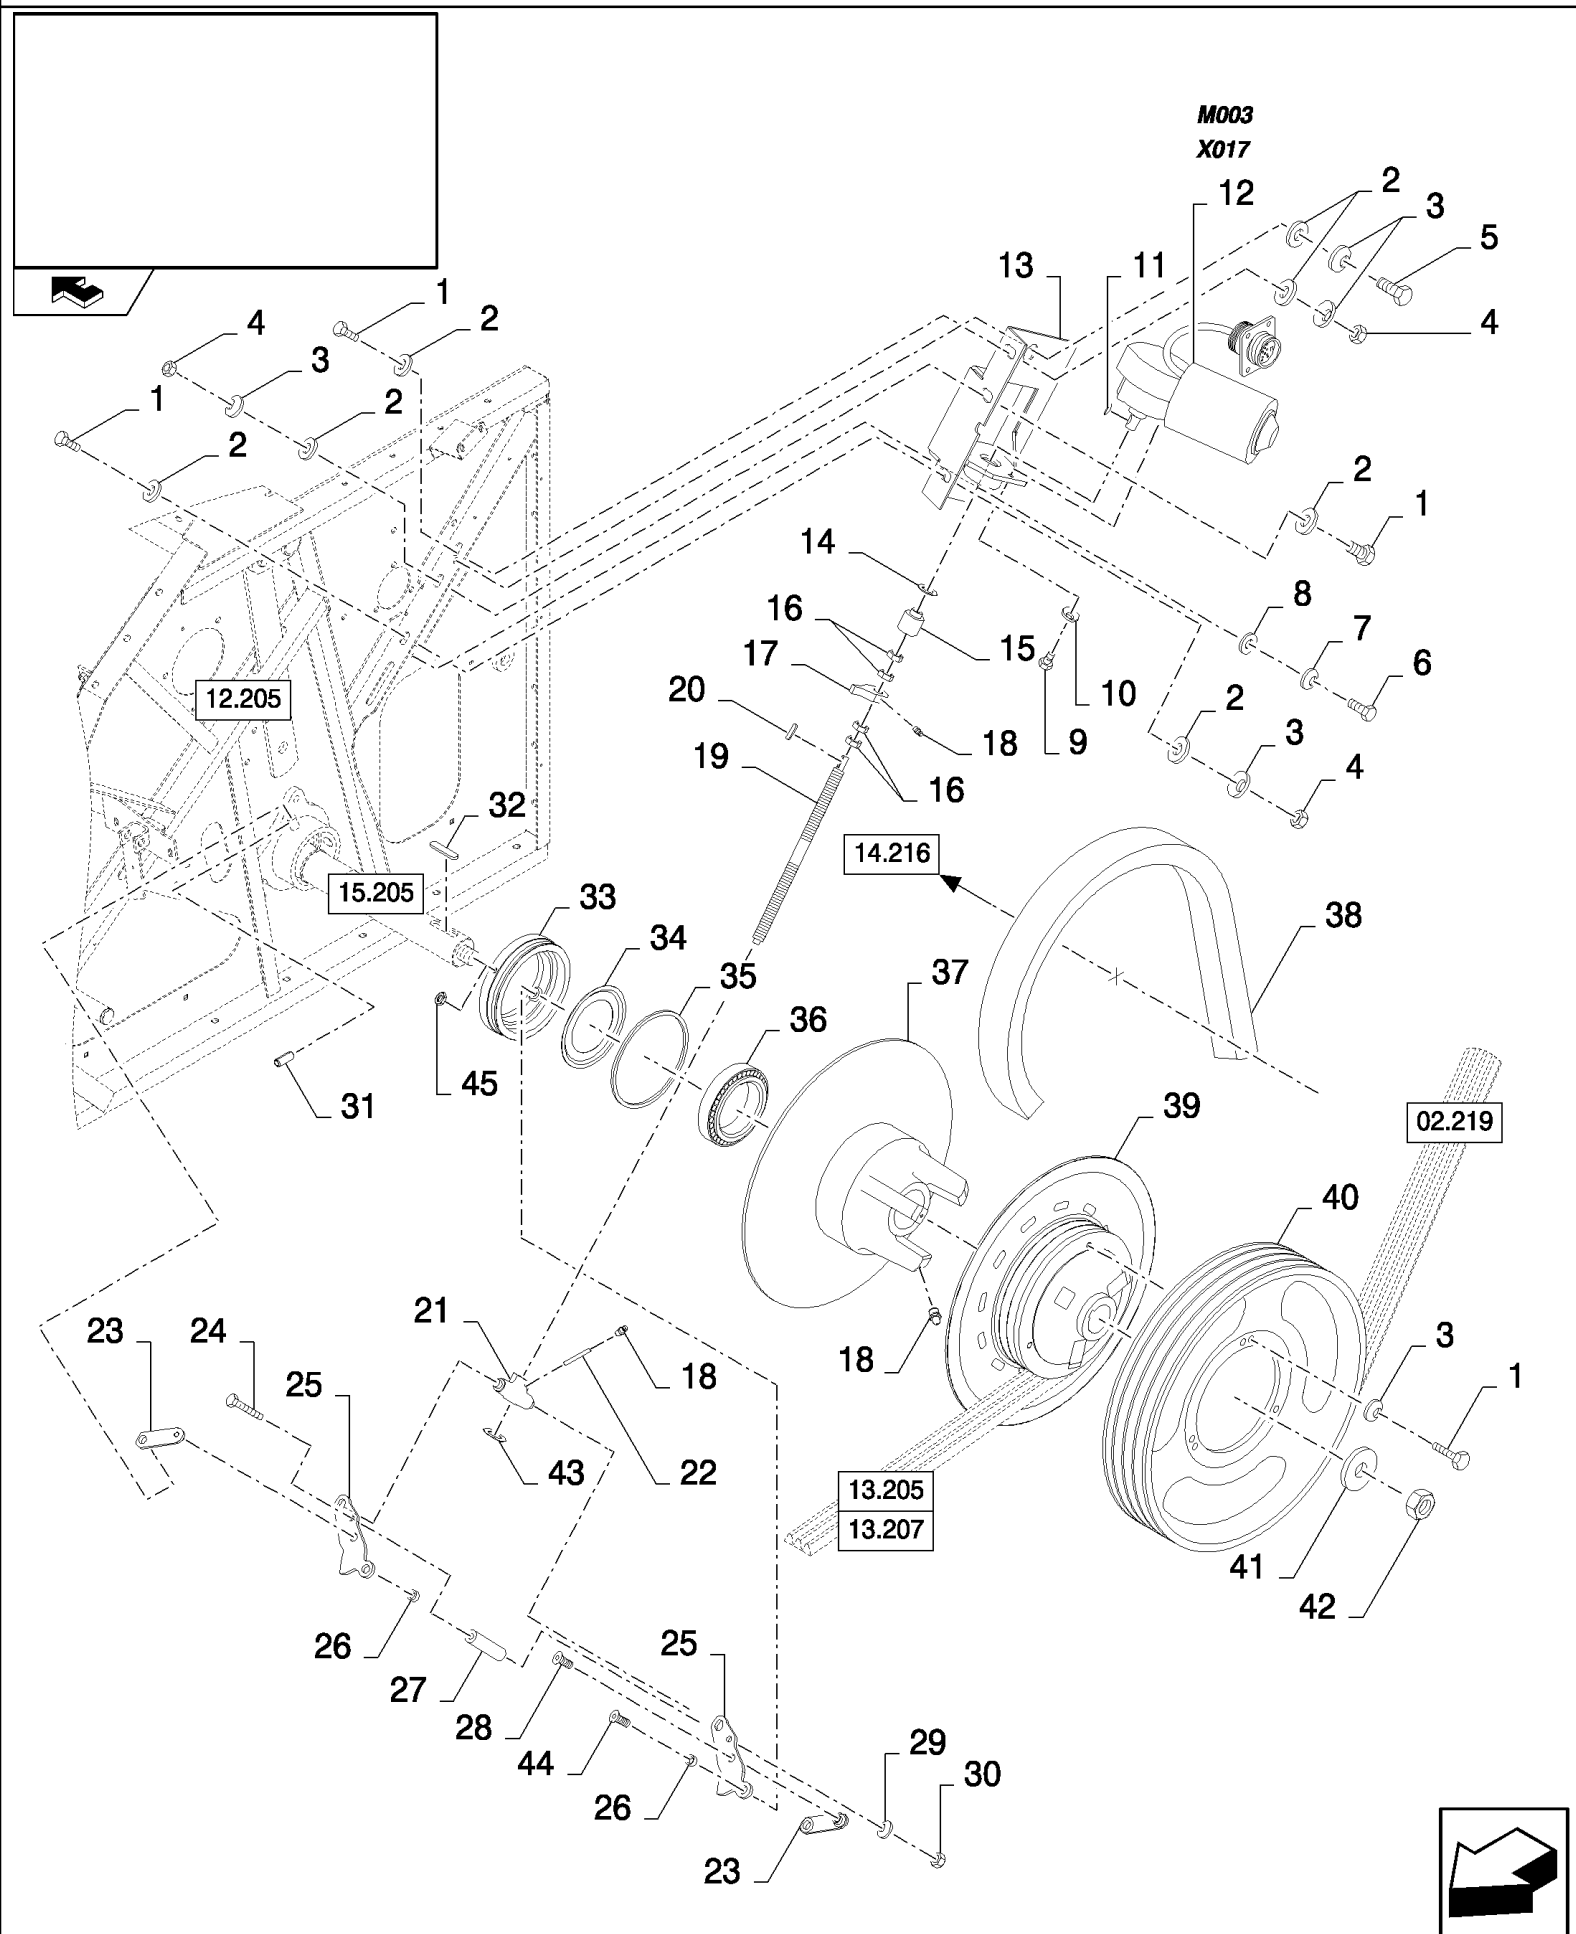

14.204(01) DRUM VARIATOR

CS6090 COMBINE (9/06-) - Threshing

14.204(01) DRUM VARIATOR

сылка	Номер детали	Кол-во	Описание
1	9706687	9	BOLT, Hex, M12 x 30, 8.8,
2	378245	7	WASHER, M12,
3	140046	10	WASHER, SPRING, Belleville, M12,
4	9706685	3	NUT, M12, CI 8,
5	43151	1	BOLT, Hex, M12 x 20, 8.8, Full Thd,
6	120104	2	BOLT, Hex, M8 x 20, 8.8,
7	322358	2	WASHER, SPRING, Belleville, M8,
8	378243	2	WASHER, M8,
9	120100	3	BOLT, Hex, M6 x 20, 8.8,
10	322357	3	WASHER, SPRING, Belleville, M6,
11	84041731	1	WOODRUFF KEY,
12	84041620	1	MOTOR, ELECTRIC, , SEE FIGURE 06.701
13	84334759	1	SUPPORT,
14	84073115	1	WASHER, THRUST, 24MM
15	84334748	1	BUSHING,
16	84073134	4	NUT,
17	84334754	1	BLOCK,
18	321204	4	NIPPLE, LUBE, M6 x 1, 16mm lg,
19	84072854	1	ROD, THREADED,
20	336126	1	KEY,
21	84069528	1	BLOCK, COUPLING, , BSN C551
21	87365354	1	HOUSING, BEARING, , ASN D552
22	89818440	1	TUBE,
23	84069522	2	LINKAGE,
24	331168	1	BOLT, Hex, M10 x 140, 8.8,
25	84334764	2	LEVER,
26	84072865	2	SLEEVE,
27	84334765	1	BUSHING,
28	393698	2	SCREW, Hex Soc Flat Hd, M10 x 25, 8.8, M10x25
29	140045	1	WASHER, SPRING, Belleville, M10,
30	100016	1	NUT, M10, CI 8,
31	393871	2	PIN, LOCK, M5 x 30, Slotted,
32	323624	1	KEY,
33	84069518	1	HUB, , BSN C551
33	87547095	1	HOUSING, BEARING, , ASN D552
34	84072864	1	FLANGE,
35	84072819	1	SEAL,
36	84072818	1	BEARING ASSY,
37	84334396	1	PULLEY,
38	84035748	1	BELT, TRANSMISSION,
39	84334407	1	PULLEY, , BSN C551
39	87548151	1	PULLEY, , ASN D552
40	84334285	1	PULLEY,
41	84433644	1	WASHER,
42	100034	2	NUT, M30 x 1.5, CI 8,