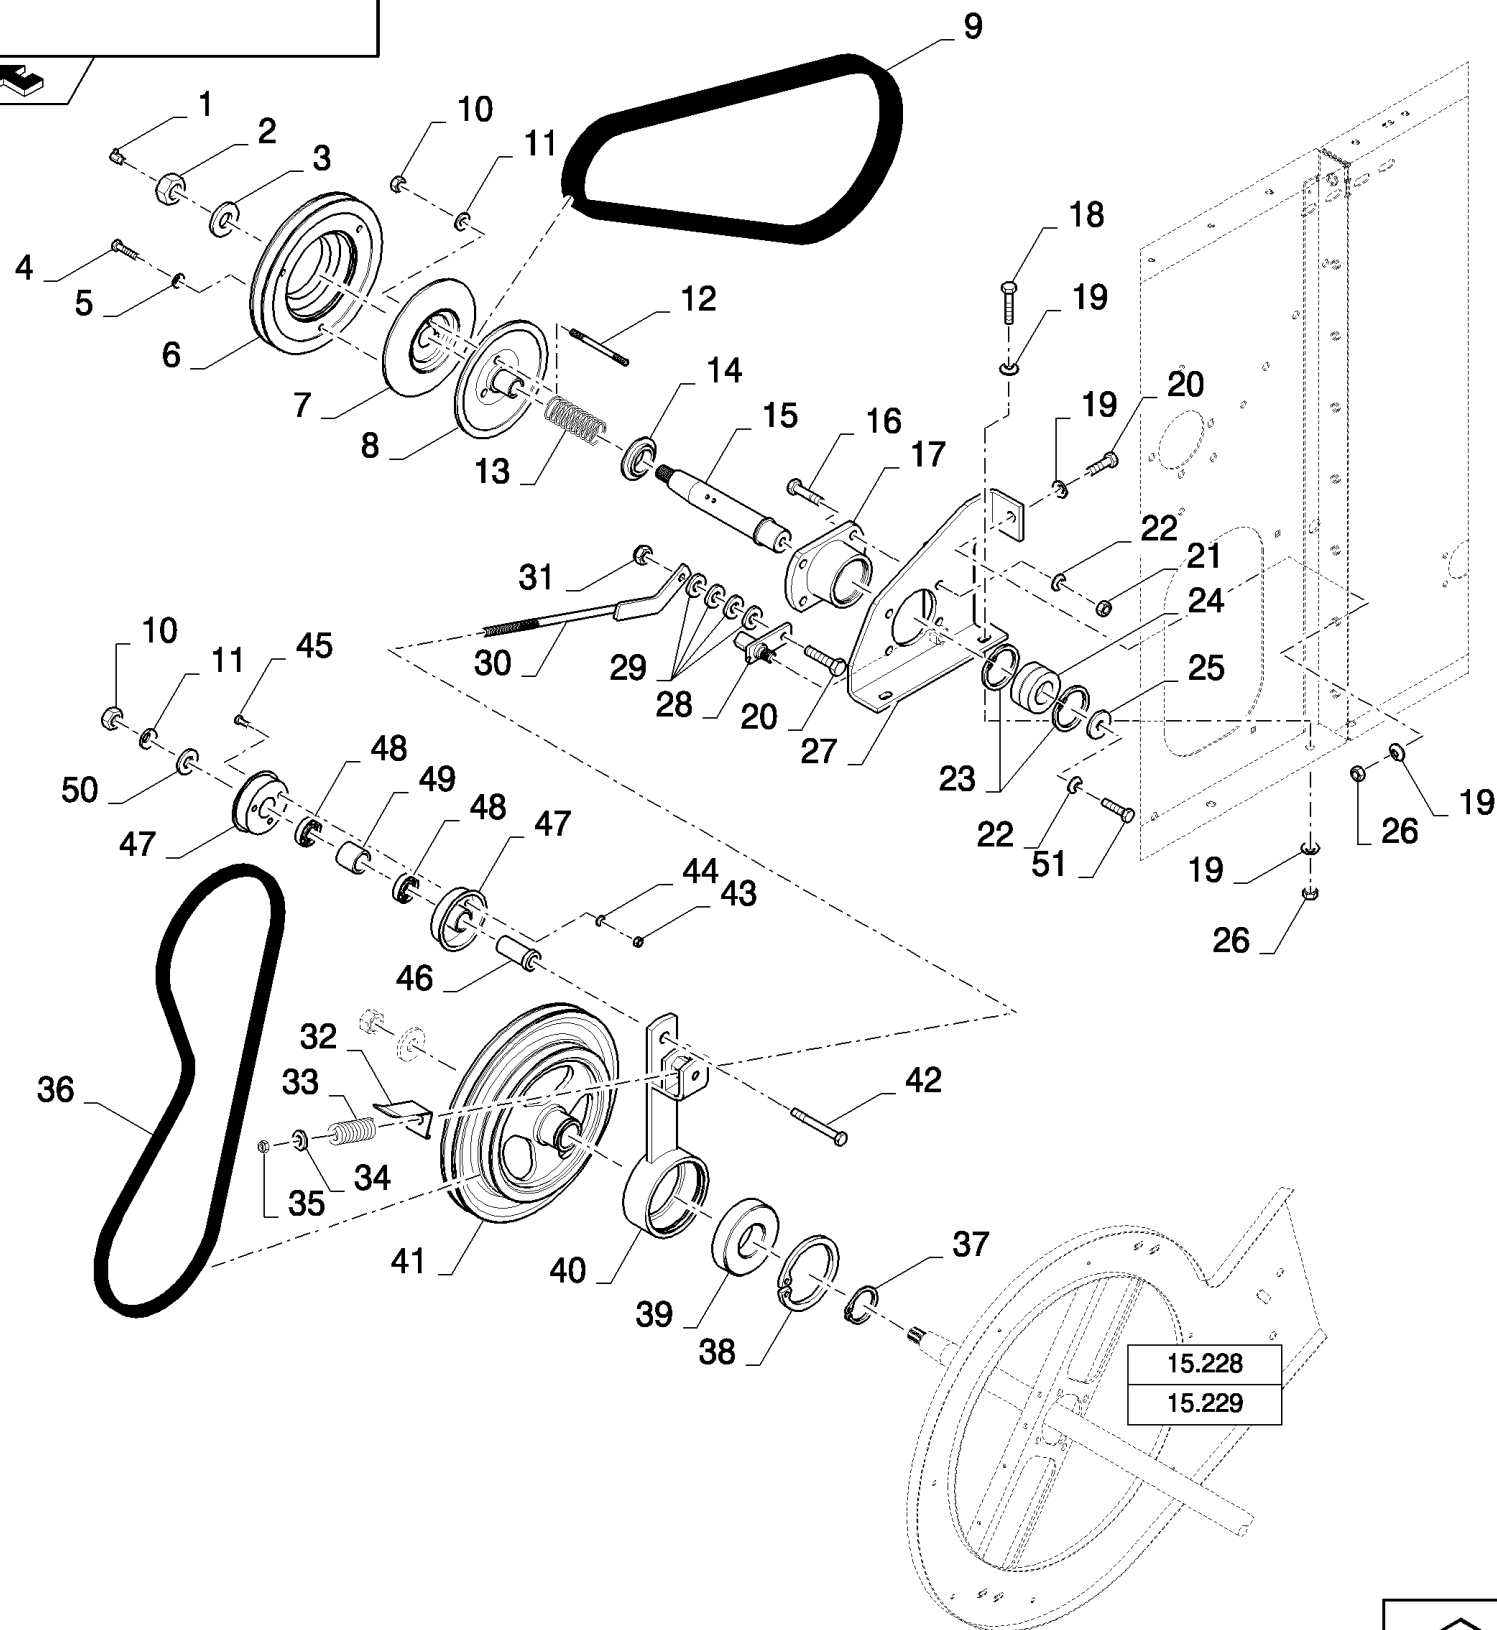

15.235(01) GRASS SEED EQUIPMENT

15.235(01) GRASS SEED EQUIPMENT

сылка	Номер детали	Кол-во	Описание
1	323713	1	NIPPLE, LUBE,
2	100085	1	NUT, M20 x 1.5, CI 8,
3	86592703	1	WASHER, M20 x 50 x 6, HT,
4	43127	3	BOLT, Hex, M8 x 25, 8.8,
5	322358	3	WASHER, SPRING, Belleville, M8,
6	84452186	1	PULLEY,
7	84452219	1	HALF-PULLEY,
8	84334072	1	PULLEY,
9	84452153	1	BELT,
10	100020	4	NUT, M16, CI 8,
11	140048	4	WASHER, SPRING, Belleville, M16,
12	110055	3	STUD,
13	334054	1	SPRING,
14	84452294	1	RING,
15	84452136	1	SPINDLE,
16	300389	4	BOLT, Hex, M12 x 35, 8.8, Full Thd,
17	84452245	1	HOUSING, BEARING,
18	120112	2	BOLT, Hex, M10 x 40, 8.8, Full Thd,
19	140045	6	WASHER, SPRING, Belleville, M10,
20	9706704	2	BOLT, Hex, M10 x 35, 8.8, Full Thd,
21	9706685	4	NUT, M12, CI 8,
22	140046	5	WASHER, SPRING, Belleville, M12,
23	300649	2	
24	84452155	1	BEARING ASSY,
25	80395606	1	WASHER,
26	100016	3	NUT, M10, CI 8,
27	87575964	1	SUPPORT,
28	84431514	1	HINGE,
29	378244	4	WASHER, M10,
30	87576322	1	TIE-ROD,
31	100037	1	NUT, M10 x 1.5, CI 8,
32	84452396	1	INDICATOR,
33	440651	1	SPRING,
34	378245	1	WASHER, M12,
35	412126	1	NUT, LOCK, M12 x 1.75, CI 8,
36	84452112	1	BELT,
37	370008	1	RING, SNAP, M50, Ext,
38	301652	1	RING, SNAP, M110, Int,
39	388069	1	BEARING ASSY,
40	84452357	1	LEVER, IDLER,
41	84452194	1	PULLEY,
42	374889	1	BOLT, Hex, M16 x 100, 8.8,
43	15896221	3	NUT, M6, CI 10,
44	322357	3	WASHER, SPRING, Belleville, M6,
45	86508568	3	BOLT, Hex, M6 x 16, 8.8,