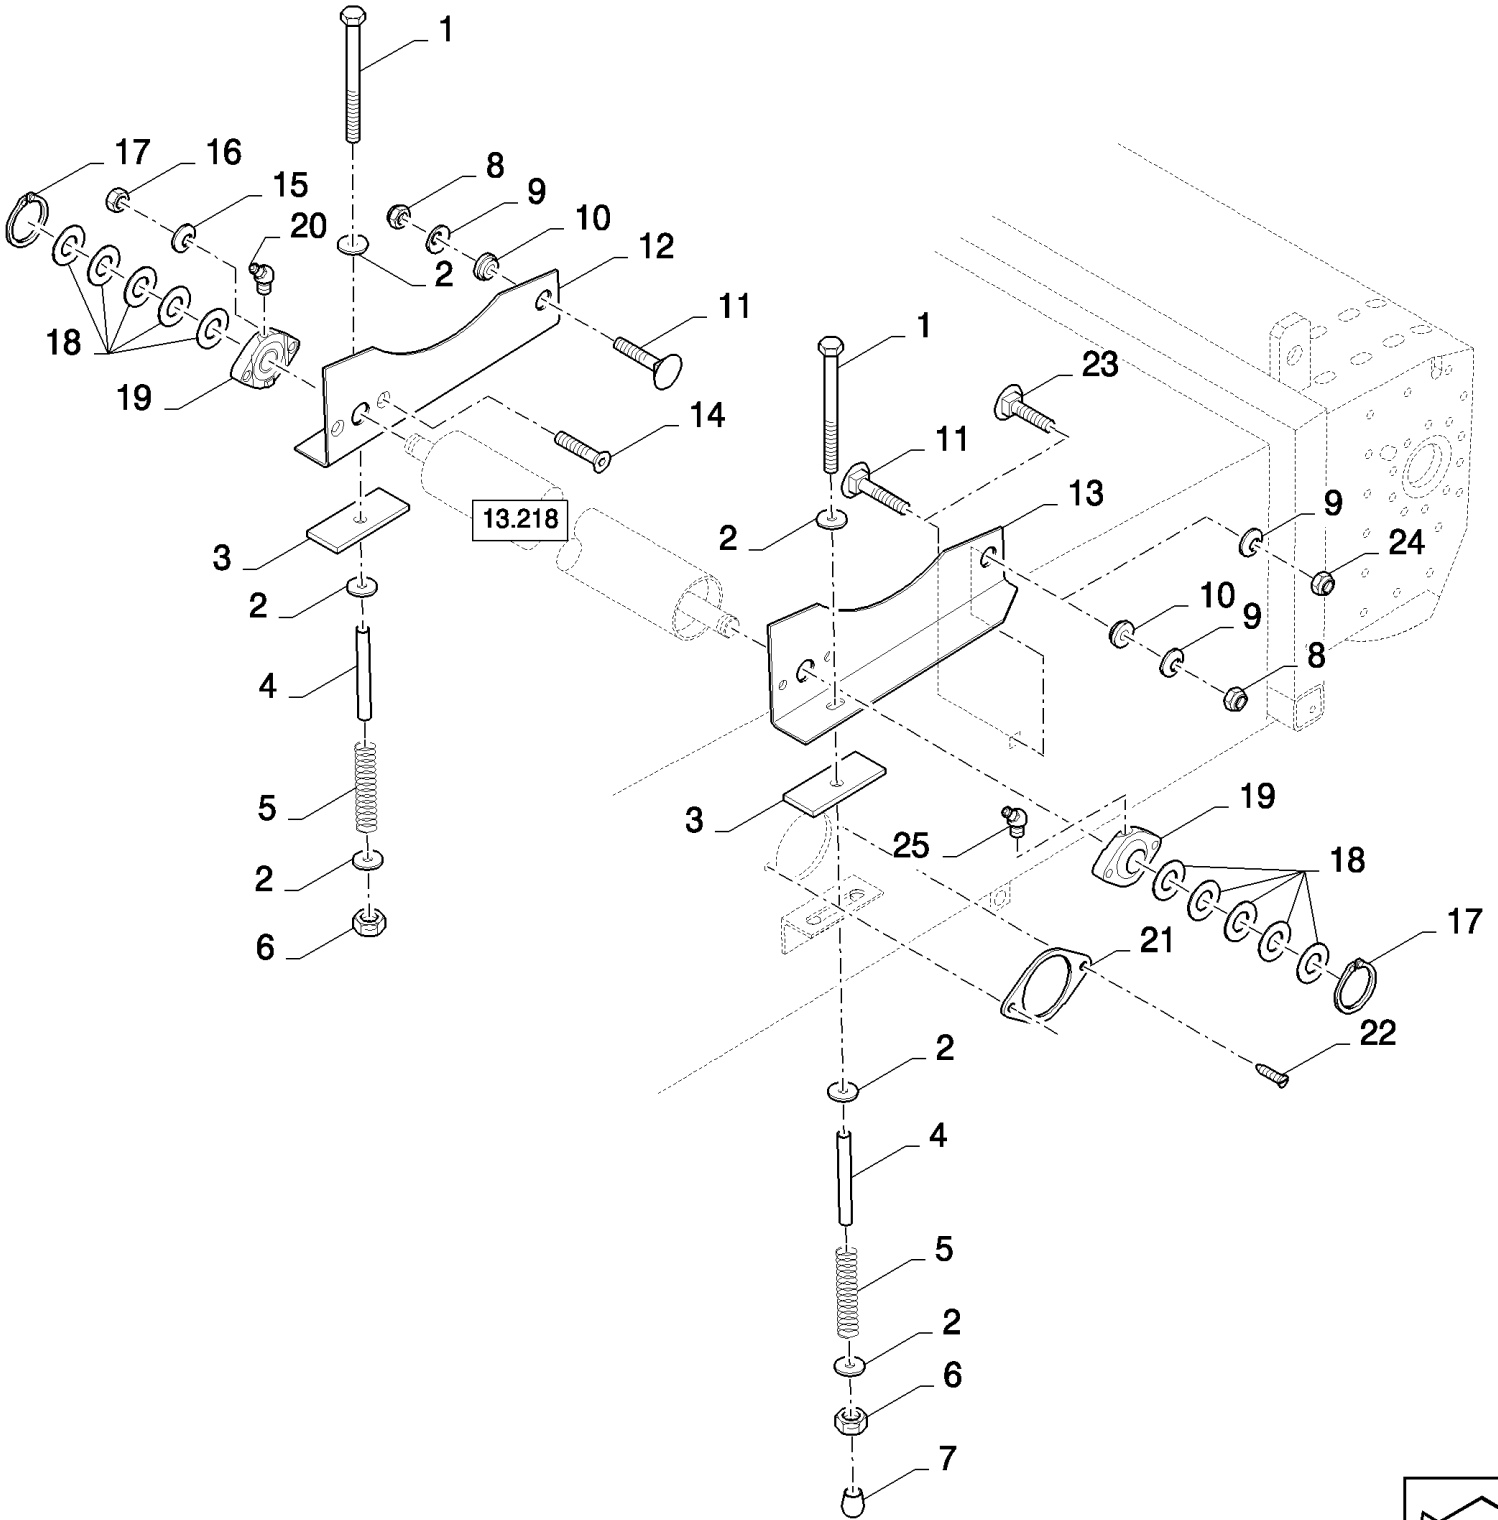

13.218(01) STRAW ELEVATOR, GUIDE ROLL

CS6090 COMBINE (9/06-) - Straw Elevator

13.218(01) STRAW ELEVATOR, GUIDE ROLL

сылка	Номер детали	Кол-во	Описание
1	412579	2	BOLT, Hex, M10 x 230, 8.8, M10x230
2	9832748	6	WASHER, 11MM
3	9500474	2	PAD, RUBBER,
4	84334391	2	TUBE,
5	354085	2	SPRING,
6	412141	2	NUT, LOCK, M10 x 1.5, CI 8,
7	84005018	1	PLUG,
8	100038	2	NUT, LOCK, M12 x 1.75, CI 8,
9	140046	4	WASHER, SPRING, Belleville, M12,
10	9500475	2	BUSHING,
11	120044	2	BOLT, CARRIAGE, Short NK, M12 x 30, CI8.8, Full Thd,
12	84039236	1	SUPPORT, RH
13	84039235	1	SUPPORT, LH
14	412466	4	SCREW, Hex Soc Flat Hd, M10 x 35, 8.8, M10x40
15	140045	4	WASHER, SPRING, Belleville, M10,
16	100016	4	NUT, M10, CI 8,
17	370002	2	RING, SNAP, M25, Ext,
18	140229	AR	WASHER, 26MM
19	9514667	2	BEARING ASSY,
20	84814929	1	NIPPLE, LUBE,
21	378663	2	COVER,
22	331619	4	SCREW,
23	374895	2	BOLT, CARRIAGE, Short NK, M12 x 25, CI8.8, Full Thd,
24	9706685	2	NUT, M12, CI 8,
25	323713	1	NIPPLE, LUBE,