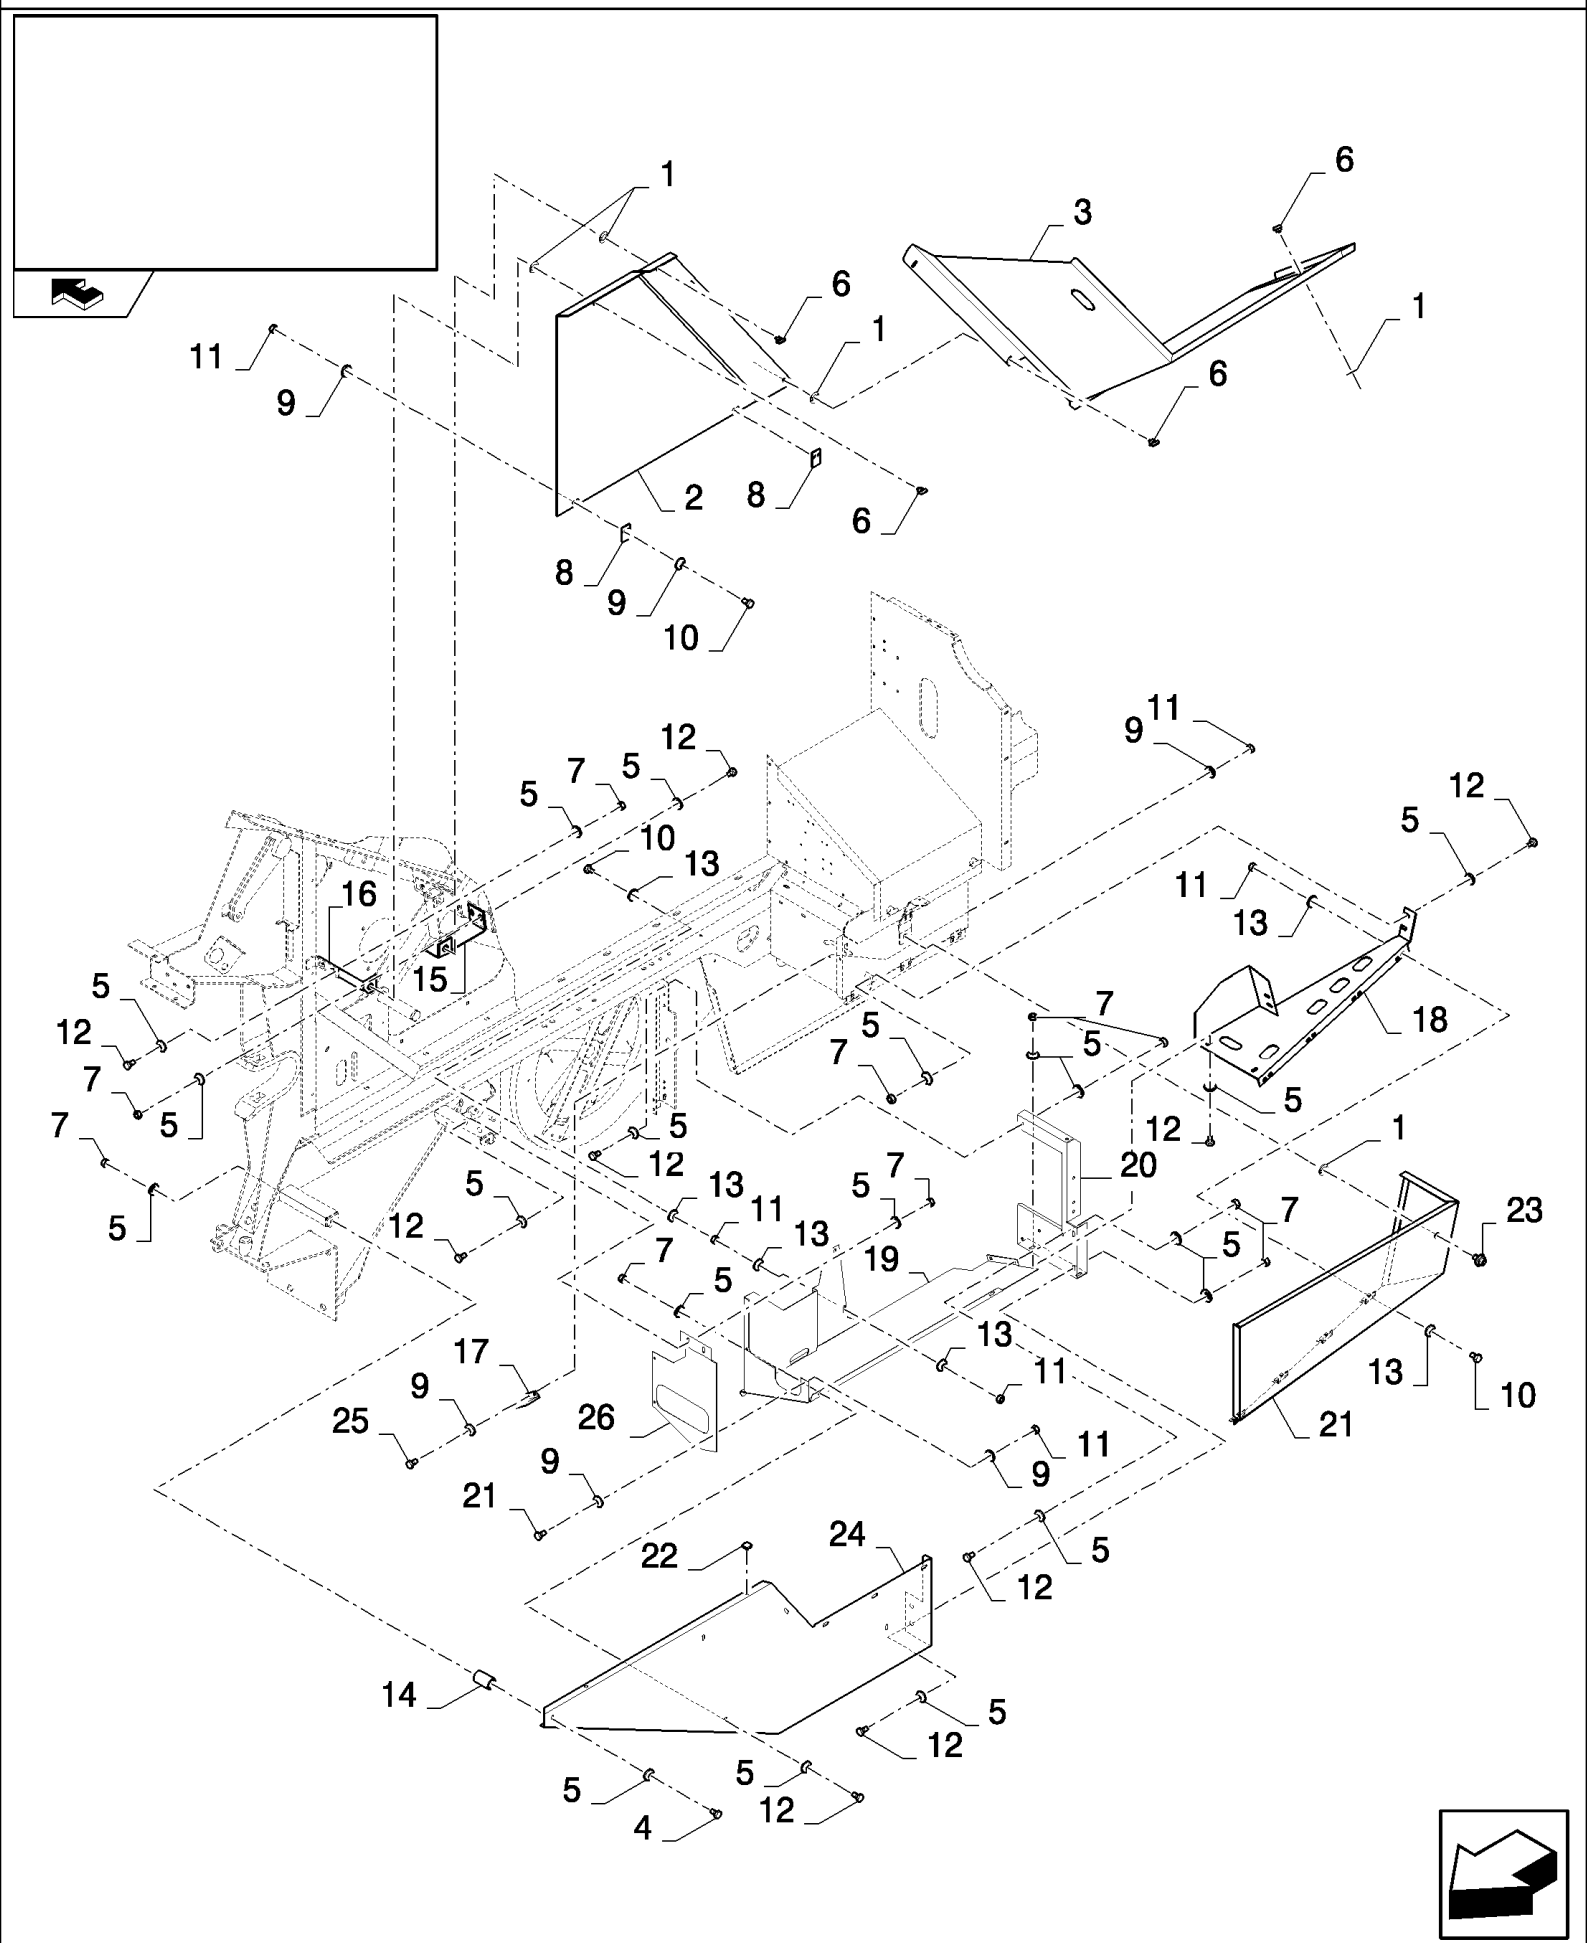

08.206(01) LOWER SHIELDS, LH

08.206(01) LOWER SHIELDS, LH

сылка	Номер детали	Кол-во	Описание
1	9514605	6	RING, LOCKING,
2	84443864	1	SHIELD,
3	84462924	1	SHIELD,
4	120061	2	BOLT, Hex, M8 x 60, 8.8,
5	322358	44	WASHER, SPRING, Belleville, M8,
6	9831581	5	LOCK,
7	9706690	22	NUT, M8, CI 8,
8	84334503	2	PLATE, PLASTIC,
9	322357	12	WASHER, SPRING, Belleville, M6,
10	120100	4	BOLT, Hex, M6 x 20, 8.8,
11	9706755	18	NUT, M6, CI 8,
12	120104	20	BOLT, Hex, M8 x 20, 8.8,
13	412649	24	WASHER, SPRING, Belleville, M6,
14	84458653	1	BUSHING, SPLINED,
15	84334692	1	SUPPORT,
16	84334691	1	SUPPORT,
17	84462928	1	PLATE,
18	84448548	1	PLATE,
19	87527000	1	SHIELD,
20	87527058	1	SUPPORT,
21	84989591	1	SHIELD,
22	331233	2	PLUG,
23	89514603	1	LOCK,
24	84444602	1	SHIELD,
25	86508568	2	BOLT, Hex, M6 x 16, 8.8,
26	87527283	1	PLATE, , FOR 20 KM/H ONLY
26	87527285	1	PLATE, , FOR STANDARD, MUDDY CONDITIONS ONLY