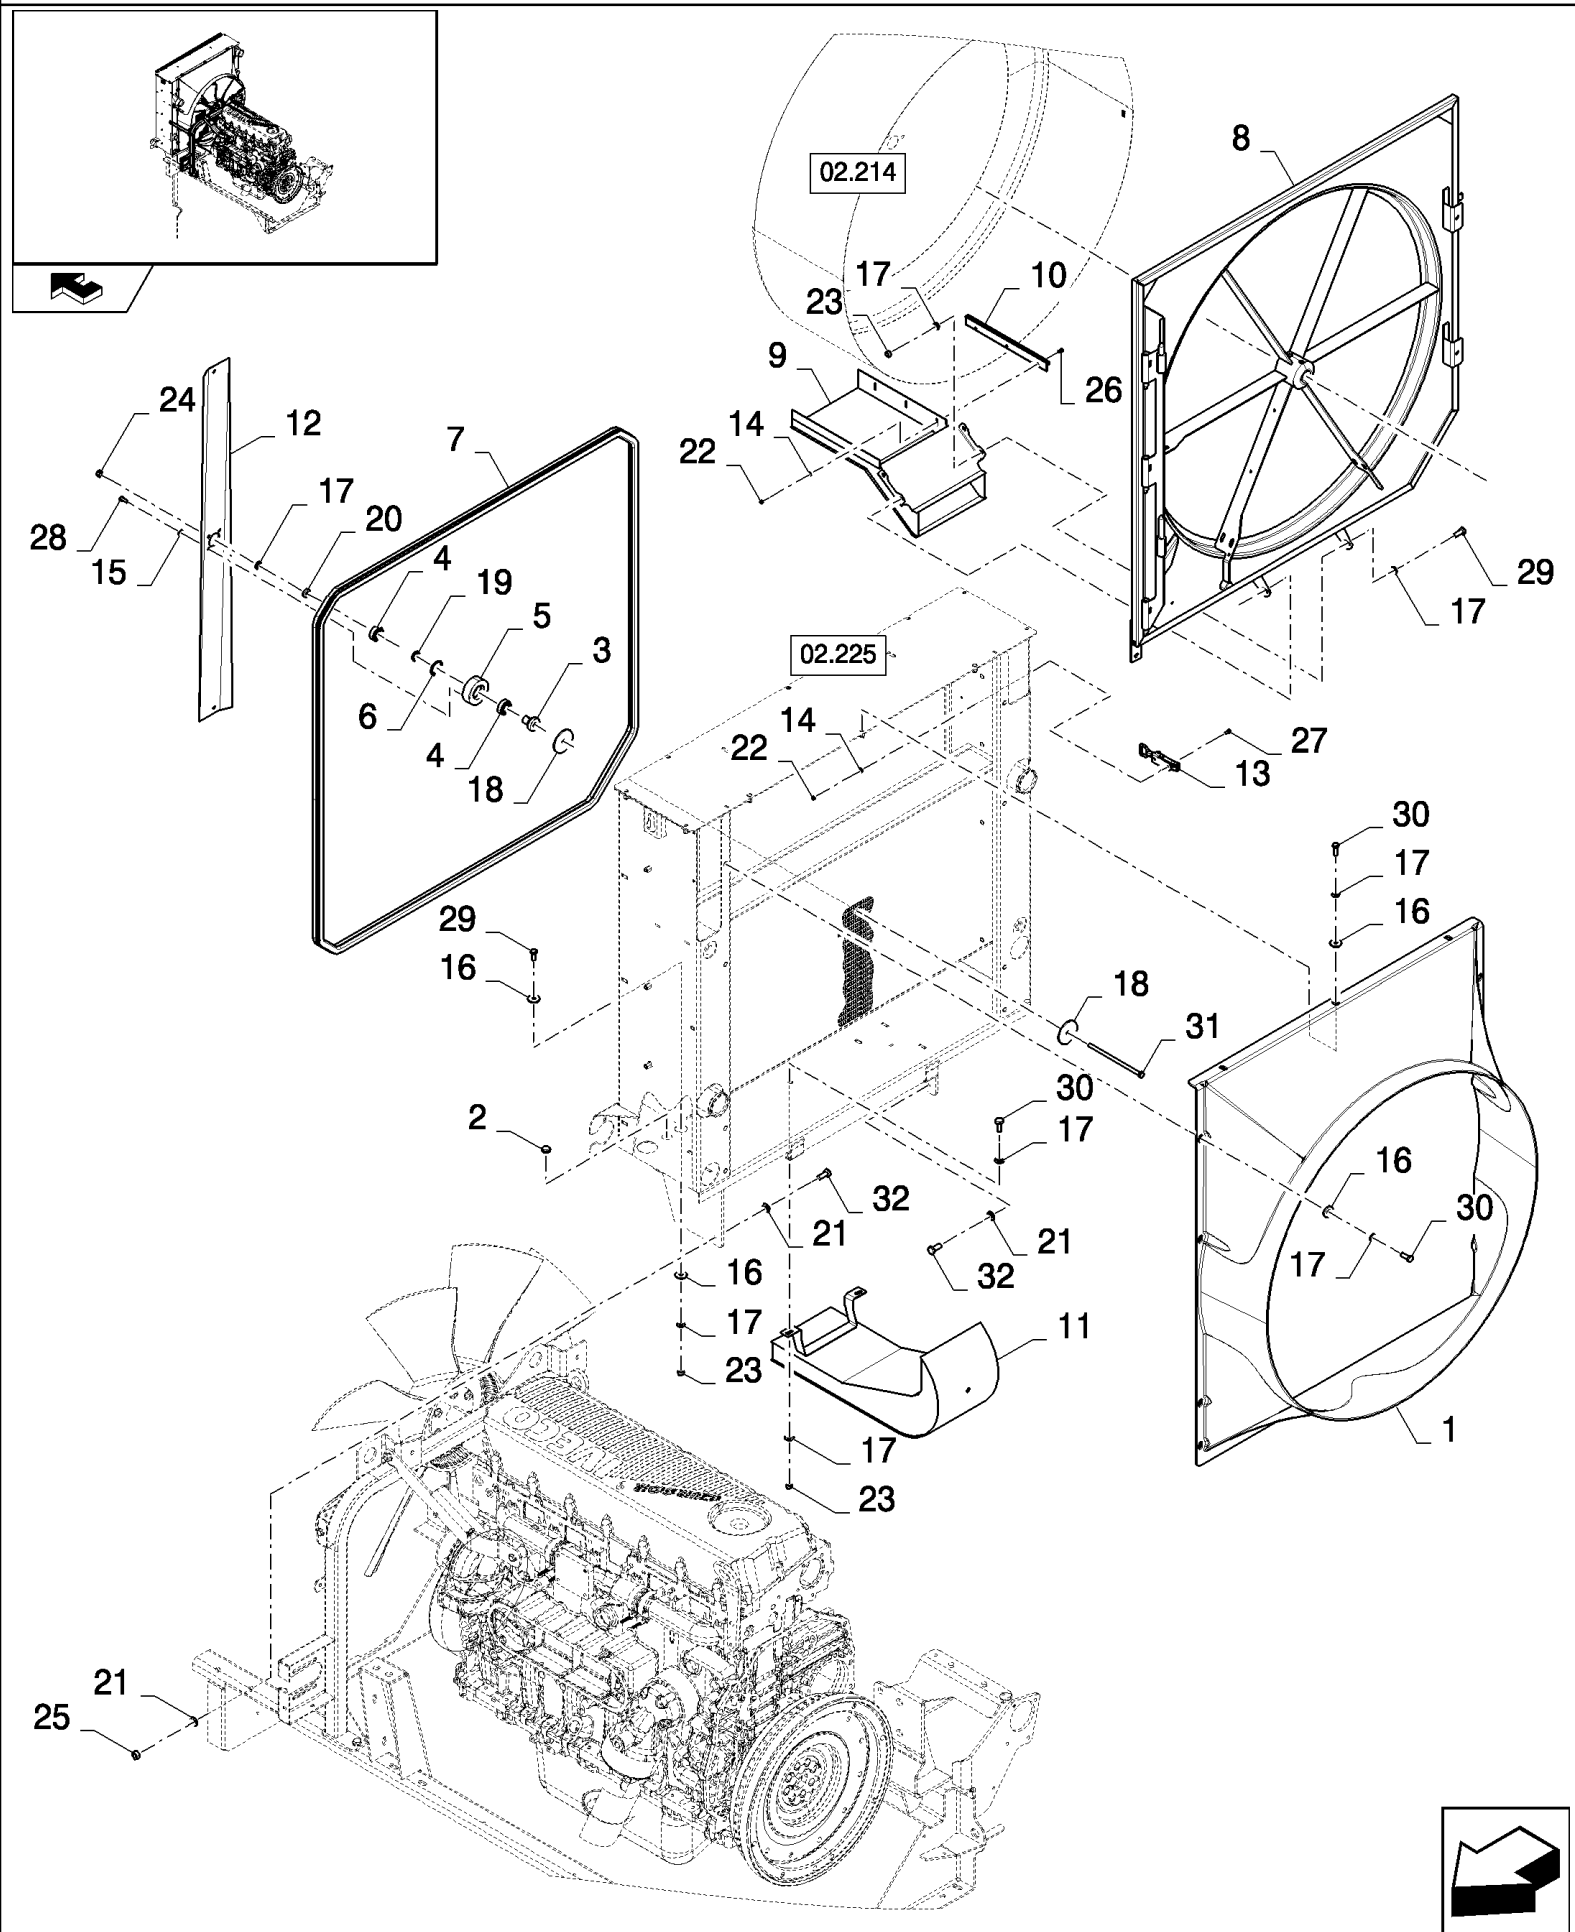

02.205(01) ROTARY SCREEN : FRAME AND FAN

CS6090 COMBINE (9/06-) - Engine Equipment

02.205(01) ROTARY SCREEN : FRAME AND FAN

сылка	Номер детали	Кол-во	Описание
1	84457607	1	HOUSING, FAN,
2	336456	1	PLUG,
3	84460219	1	SHAFT,
4	86629503	2	BEARING, BALL,
5	84437613	1	BUSHING,
6	300642	1	RING, SNAP, M35, Int,
7	401209	AR	SEAL PROTECTION, L=4.2M
8	87329038	1	DOOR,
9	84459384	1	DUCT, AIR,
10	84073019	1	BRUSH,
11	87331582	1	DUCT, AIR,
12	84455383	1	BLADE,
13	9513188	1	FASTENER,
14	322355	5	WASHER, SPRING, Belleville, M4,
15	322357	4	WASHER, SPRING, Belleville, M6,
16	140041	15	WASHER, M8 x 28 x 3,
17	322358	26	WASHER, SPRING, Belleville, M8,
18	87329379	2	WASHER,
19	84334251	1	WASHER,
20	86592711	1	WASHER, M8 x 21 x 4,
21	140045	8	WASHER, SPRING, Belleville, M10,
22	100012	5	NUT, M4, CI 8,
23	9706690	8	NUT, M8, CI 8,
24	86629542	1	NUT, LOCK, M8 x 1.25, CI 8,
25	100016	4	NUT, M10, CI 8,
26	86585706	3	SCREW, Cross Pan Hd, M4 x 10,
27	86511042	2	SCREW, Cross Pan Hd, M4 x 16,
28	86508568	4	BOLT, Hex, M6 x 16, 8.8,
29	120104	6	BOLT, Hex, M8 x 20, 8.8,
30	43127	13	BOLT, Hex, M8 x 25, 8.8,
31	412110	1	BOLT, Hex, M8 x 170, 8.8,
32	43139	4	SCREW,