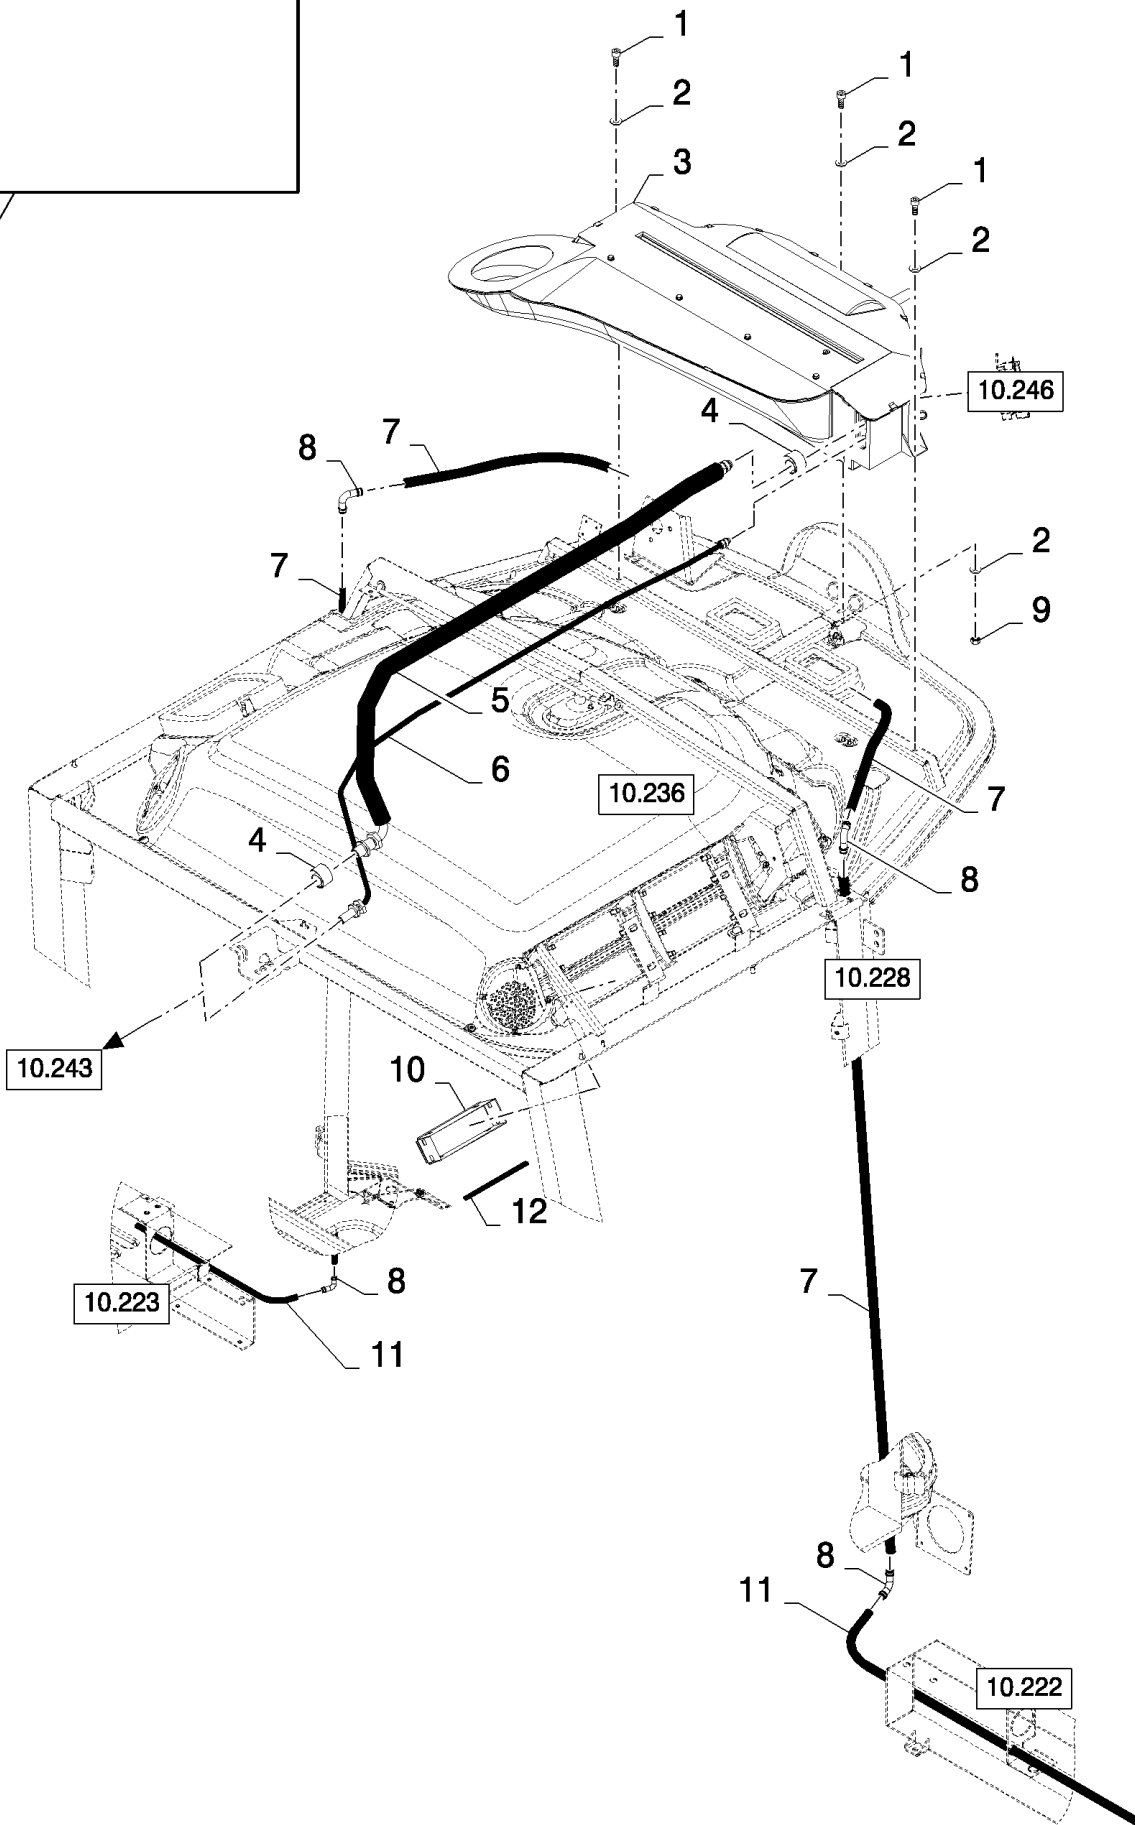

10.235(01) AIR CONDITIONER

10.235(01) AIR CONDITIONER

сылка	Номер детали	Кол-во	Описание
1	84012852	3	SCREW, Hex Soc Hd, M8 x 16, 8.8, M8x16
2	86511315	4	WASHER, M8 x 16 x 1.6,
3	84100128	1	AIR CONDITIONER,
4	84320230	2	TAPE, ADHESIVE, L=0.5M
5	84320643	1	TUBE,
6	84320642	1	TUBE,
7	84814472	2	HOSE, FLEXIBLE, L=4.015M
8	9513786	4	ELBOW,
9	9706690	1	NUT, M8, CI 8,
10	87371969	1	SLEEVE,
11	84814601	2	DUCT,
12	400987	1	SEAL, L=0.35M