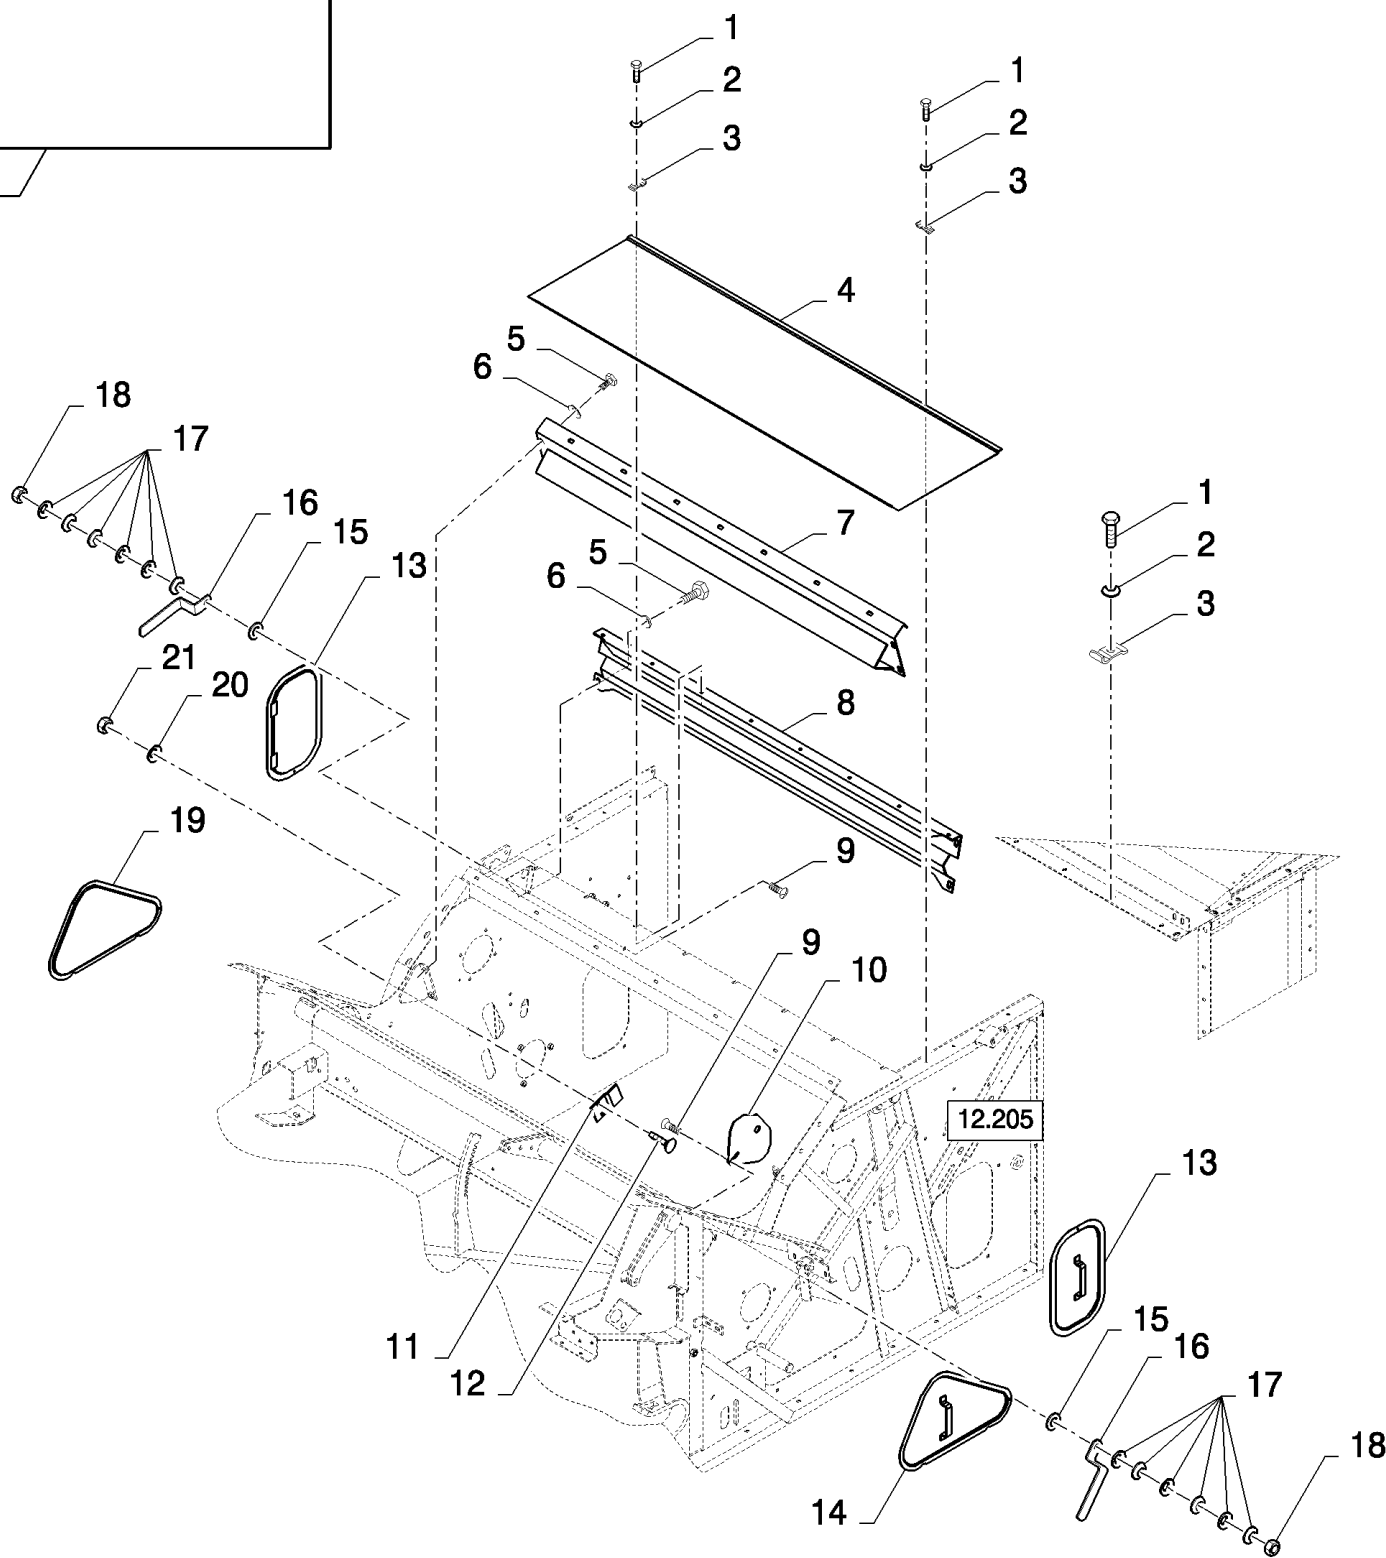

12.206(01) FRAME, THRESHING - WITH ROTARY SEPARATOR

12.206(01) FRAME, THRESHING - WITH ROTARY SEPARATOR

сылка	Номер детали	Кол-во	Описание
1	43128	22	BOLT, Hex, M8 x 30, 8.8,
2	322358	22	WASHER, SPRING, Belleville, M8,
3	425093	22	CLIP,
4	84432488	1	COVER,
5	43138	8	BOLT, Hex, M10 x 20, 8.8, Full Thd,
6	140045	AR	WASHER, SPRING, Belleville, M10,
7	84073577	1	PLATE,
8	84460679	1	PLATE,
9	308761	12	BOLT, CARRIAGE, Short NK, M8 x 25, CI8.8, Full Thd,
10	84443839	1	PLATE, COVER,
11	84075668	1	BRACKET,
12	86512439	2	BOLT, CARRIAGE, Short NK, M6 x 16, CI8.8, Full Thd,
13	84073215	2	COVER,
14	84073222	1	COVER,
15	378243	12	WASHER, M8,
16	84432243	12	CLIP,
17	300367	72	WASHER, 8MM
18	86629542	12	NUT, LOCK, M8 x 1.25, CI 8,
19	84073225	1	COVER,
20	322357	2	WASHER, SPRING, Belleville, M6,
21	9706755	2	NUT, M6, CI 8,