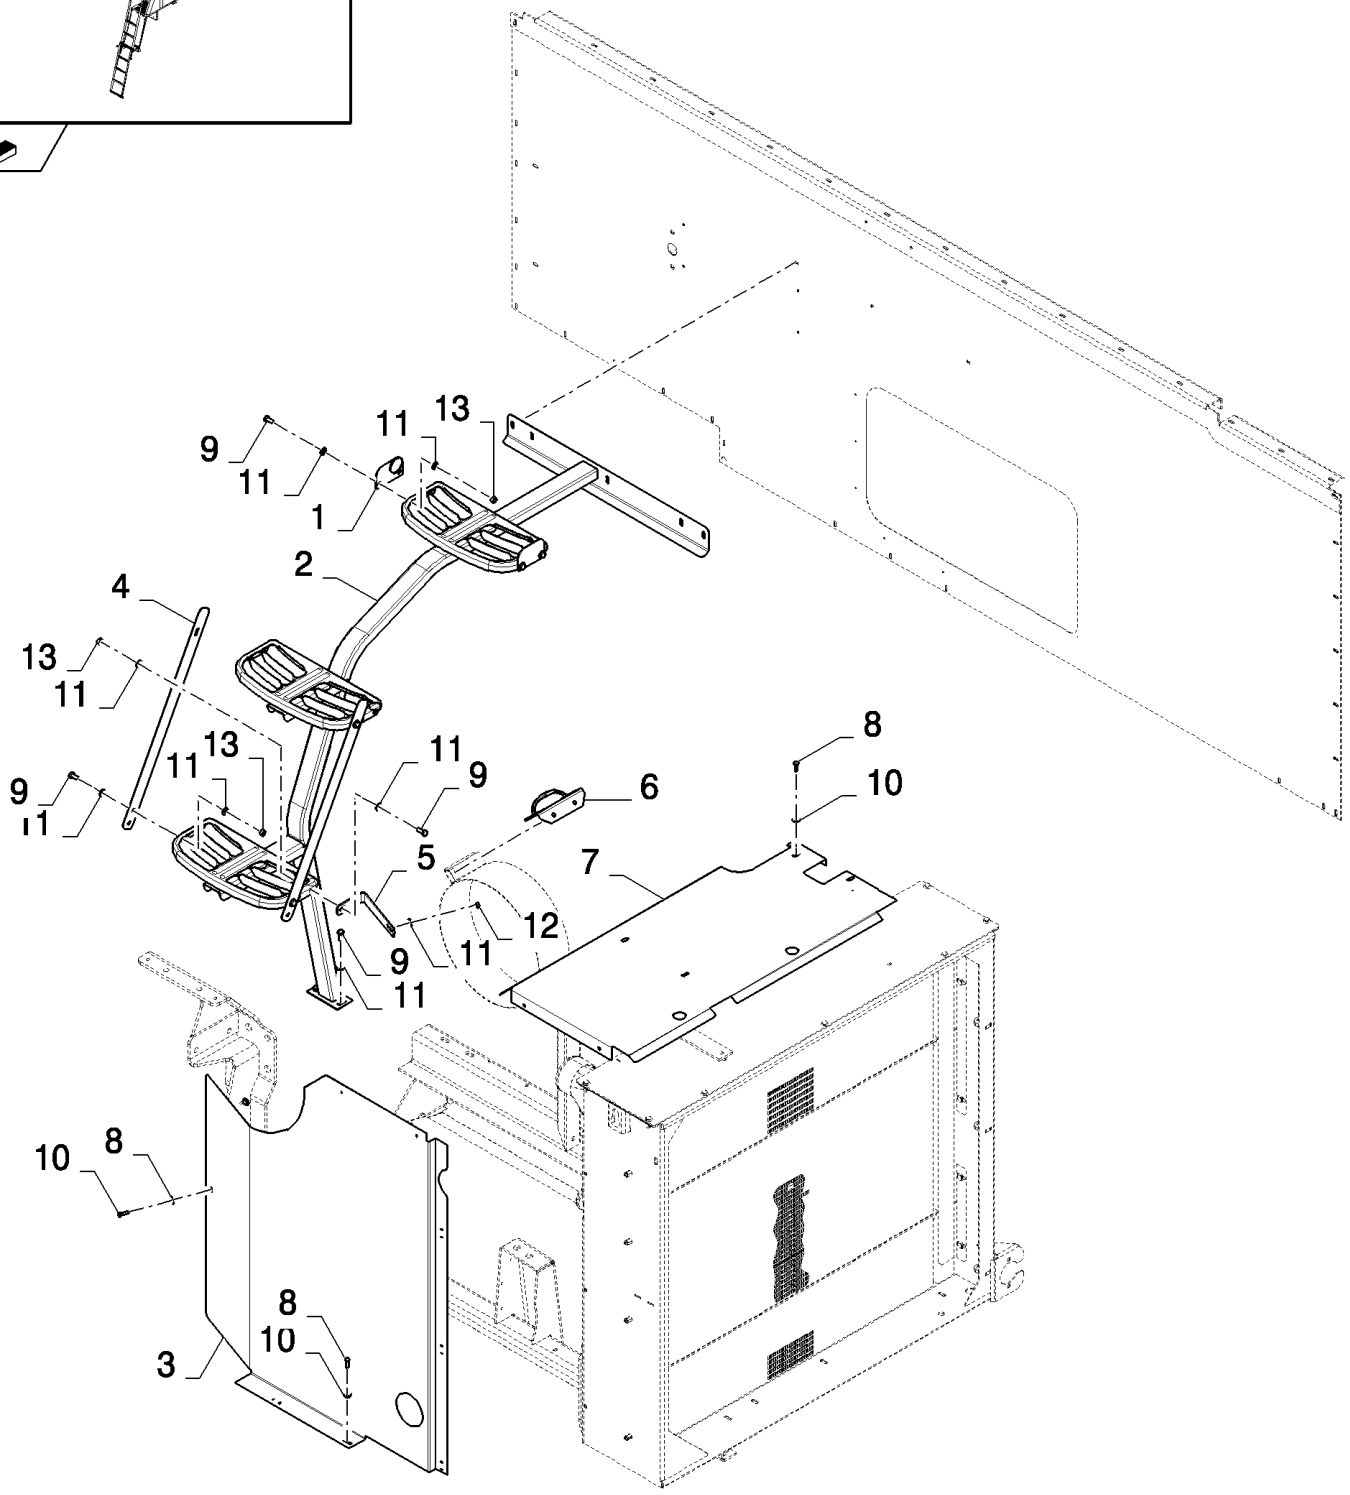

08.209(01) ENGINE GUARDS AND PLATFORM LADDER

08.209(01) ENGINE GUARDS AND PLATFORM LADDER

сылка	Номер детали	Кол-во	Описание
1	87335169	2	PLATE,
2	84460111	1	STEP,
3	84457962	1	SHIELD,
4	87334874	2	SLAT,
5	84460889	1	BRACKET,
6	87334774	1	HANDLE,
7	84458003	1	SHIELD,
8	120100	12	BOLT, Hex, M6 x 20, 8.8,
9	120104	11	BOLT, Hex, M8 x 20, 8.8,
10	412649	13	WASHER, SPRING, Belleville, M6,
11	322358	20	WASHER, SPRING, Belleville, M8,
12	9706755	1	NUT, M6, CI 8,
13	9706690	9	NUT, M8, CI 8,