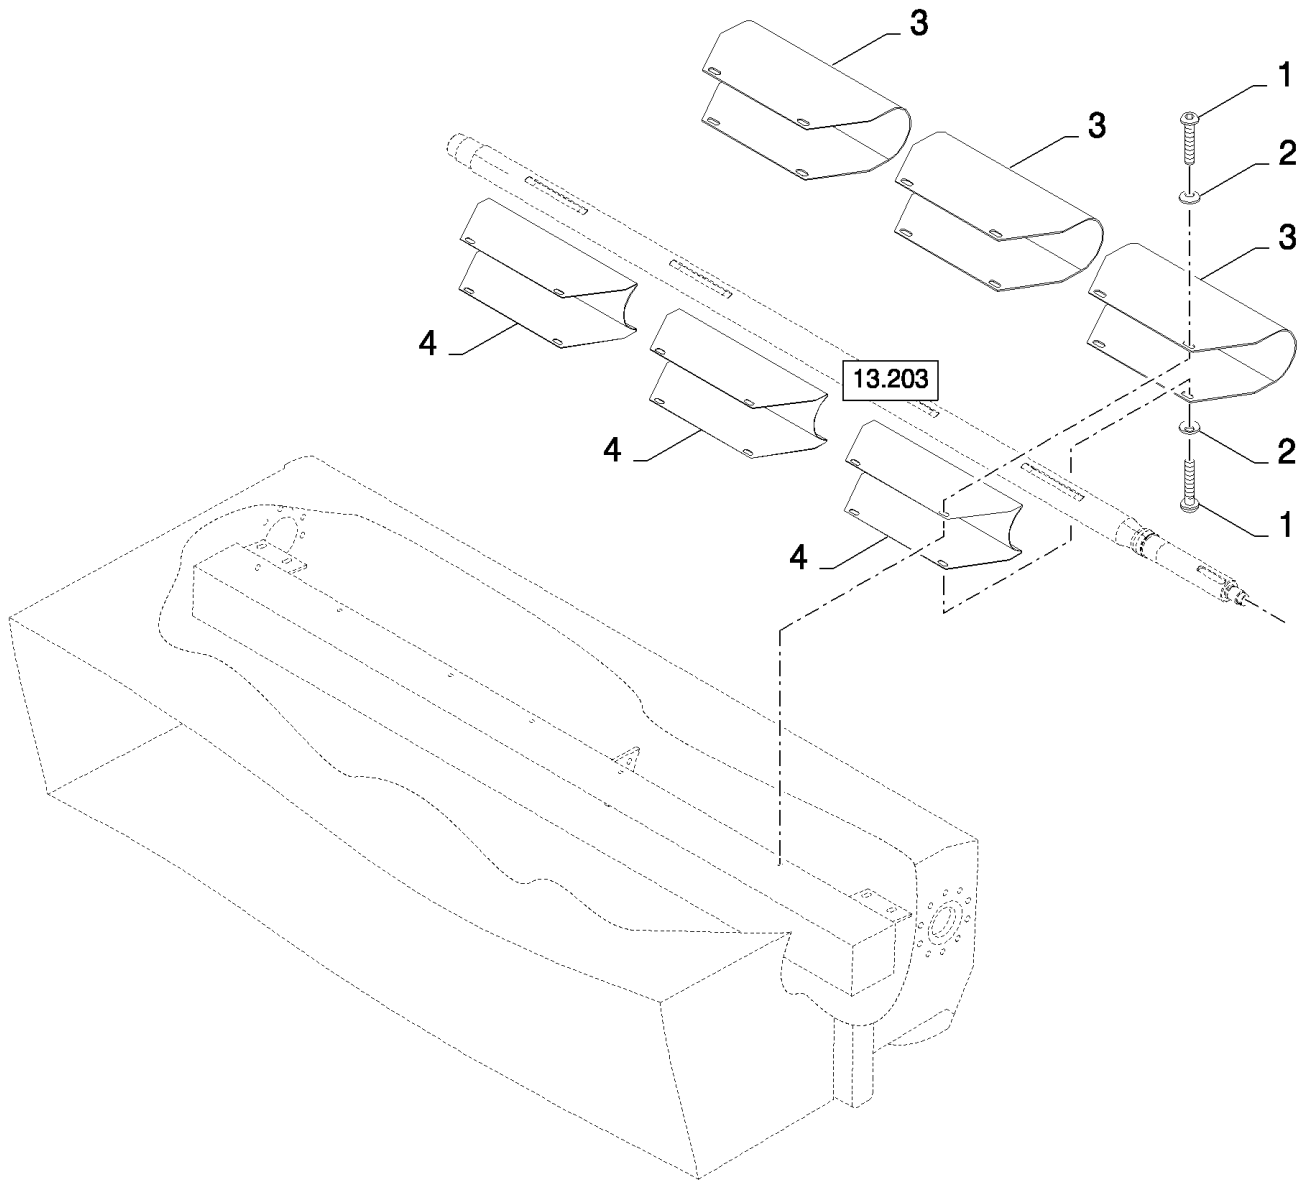

13.220(01) ANTIWRAP SHIELDS

13.220(01) ANTIWRAP SHIELDS

сылка	Номер детали	Кол-во	Описание
1	86512788	12	SCREW, M8x30
2	412650	12	WASHER, SPRING, Belleville, M8,
3	84072031	3	SHIELD,
4	84073716	3	SHIELD,