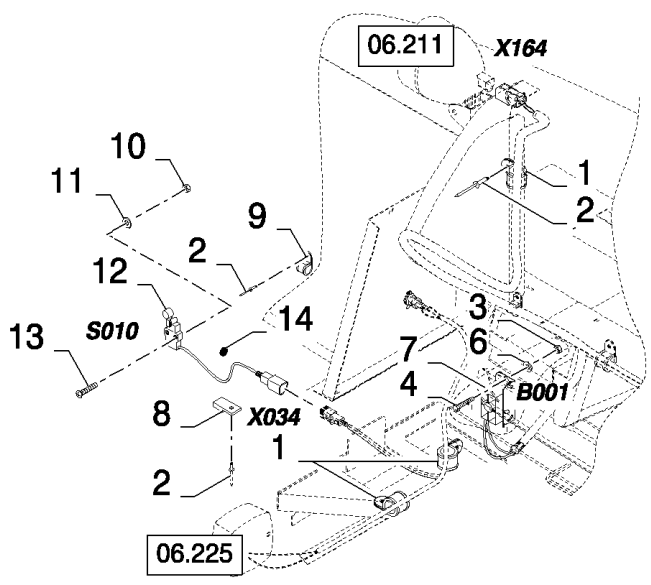

06.238(01) WIRING HARNESS

CS6090 COMBINE (9/06-) - Electrical System

06.238(01) WIRING HARNESS

сылка	Номер детали	Кол-во	Описание
1	84818443	11	CLAMP,
2	NS	AR	NOT SERVICED, RIVET
3	9706755	3	NUT, M6, CI 8,
4	120100	3	BOLT, Hex, M6 x 20, 8.8,
5	84443836	1	BRACKET,
6	322357	2	WASHER, SPRING, Belleville, M6,
7	87010223	1	BUZZER,
8	84058832	1	CLIP,
9	9507808	1	CLAMP,
10	86511824	2	SCREW, Cross Pan Hd, M4 x 20,
11	322355	2	WASHER, SPRING, Belleville, M4,
12	84807307	1	SWITCH, REAR LADDER, SEE FIGURE 06.701
13	100012	2	NUT, M4, CI 8,
14	89514935	1	SHOCK ABSORBER,