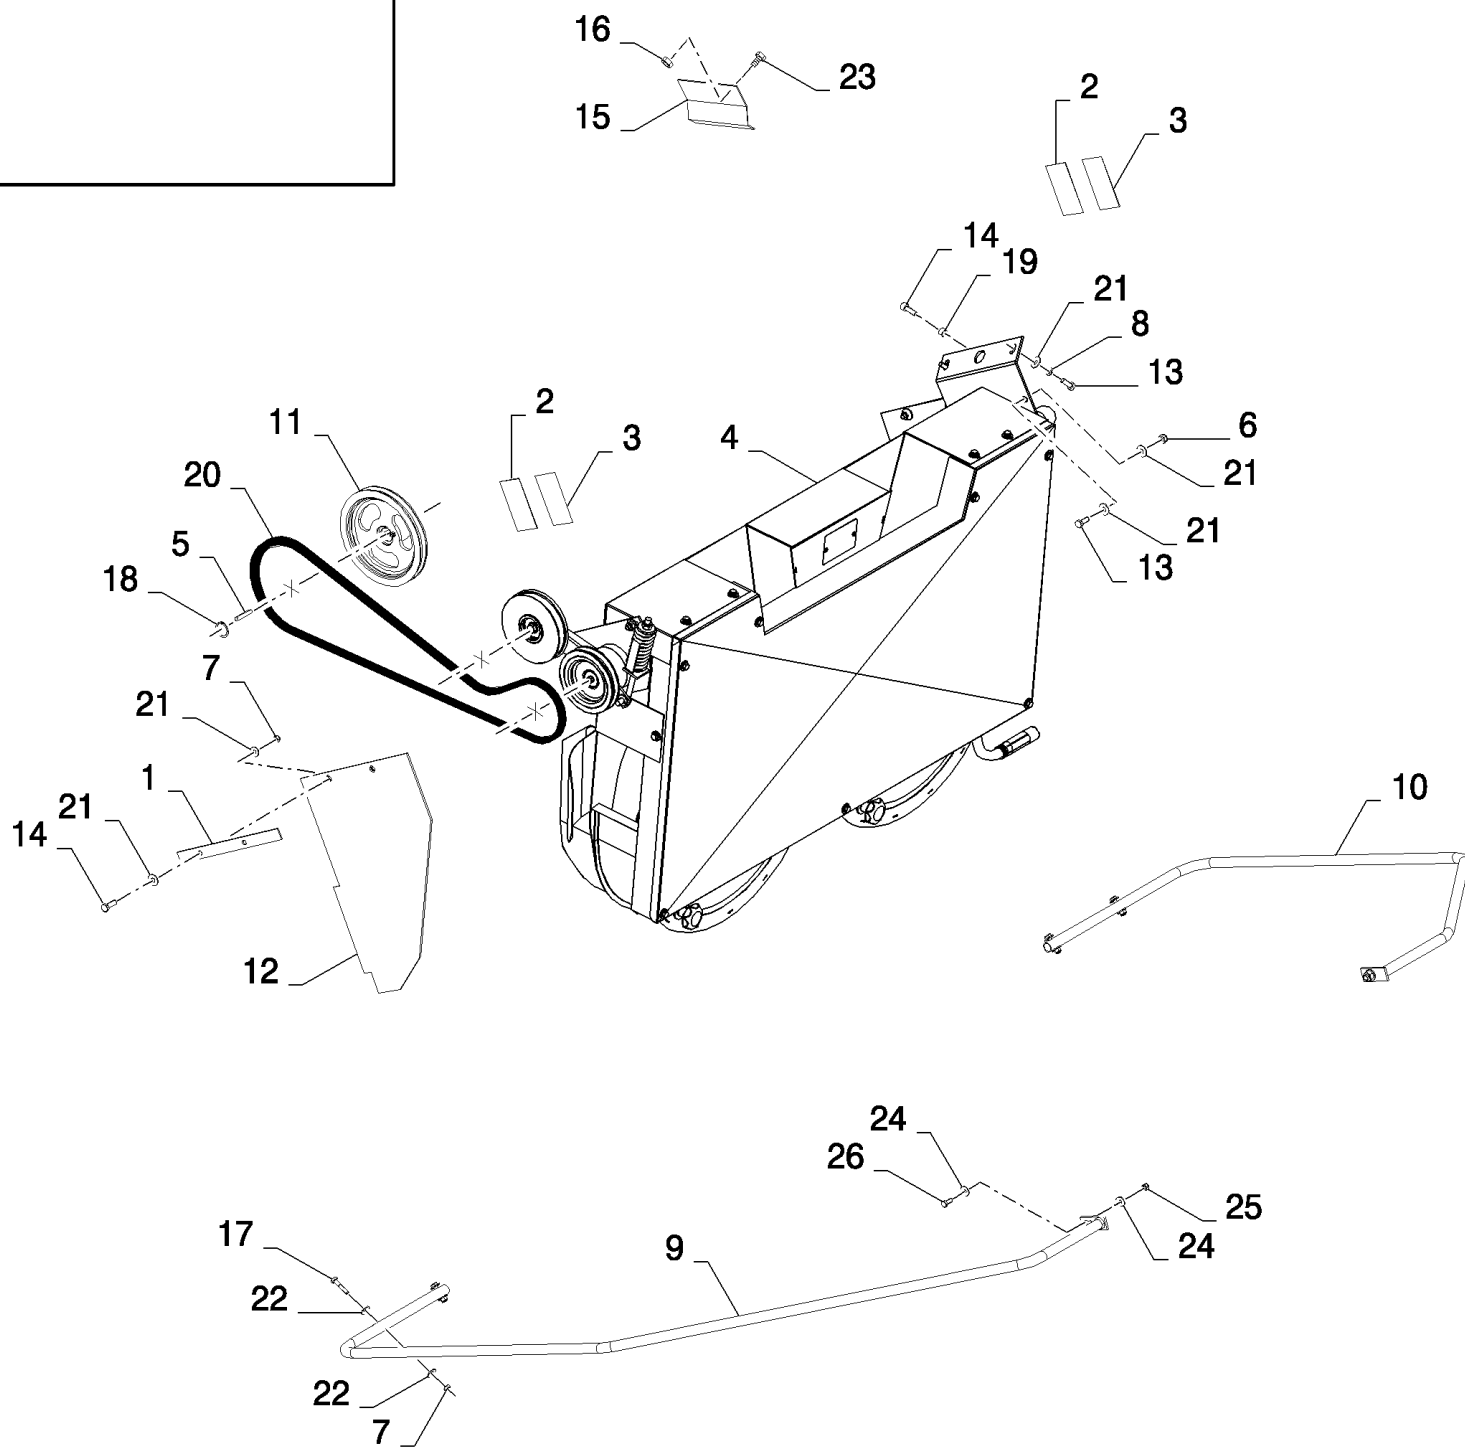

сылка	Номер детали	Кол-во	Описание
	87395583		DIA KIT, HARVESTER,
1	84800261	2	BRACKET,
2	84056170	2	DECAL,
3	84014117	2	DECAL,
4	84800262	1	HOUSING,
5	170010	1	KEY, M10
6	100037	8	NUT, M10 x 1.5, CI 8, 8M
7	86629542	6	NUT, LOCK, M8 x 1.25, CI 8, 10.2MM
8	140045	2	WASHER, SPRING, Belleville, M10,
9	84800263	1	PIPE,
10	NS	2	NOT SERVICED,
11	84800265	1	PULLEY,
12	84800266	2	SHIELD,
13	11106231	6	BOLT, Hex, M10 x 25, 10.9, Full Thd, M10x25
14	43140	5	BOLT, Hex, M10 x 30, 8.8, Full Thd,
15	336199	4	BOLT, Hex, M8 x 12, 8.8, Full Thd,
16	120104	2	BOLT, Hex, M8 x 20, 8.8,
17	43129	5	BOLT, Hex, M8 x 40, 8.8,
18	370003	1	RING, SNAP, M30, Ext,
19	84800267	1	SPACER,
20	84790244	1	BELT, TRANSMISSION,
21	378244	18	WASHER, M10,
22	307789	14	WASHER, 8.4MM
23	84800268	1	PIPE,
24	140223	4	WASHER,
25	100038	2	NUT, LOCK, M12 x 1.75, CI 8,
26	300388	2	BOLT, Hex, M12 x 25, 8.8,
27	84800269	1	BRACKET,
28	84800270	1	PIPE,
29	120161	1	BOLT, Hex, M8 x 25, 8.8, M8x25
30	100067	4	NUT, LOCK, M8 x 1.25, CI 8,