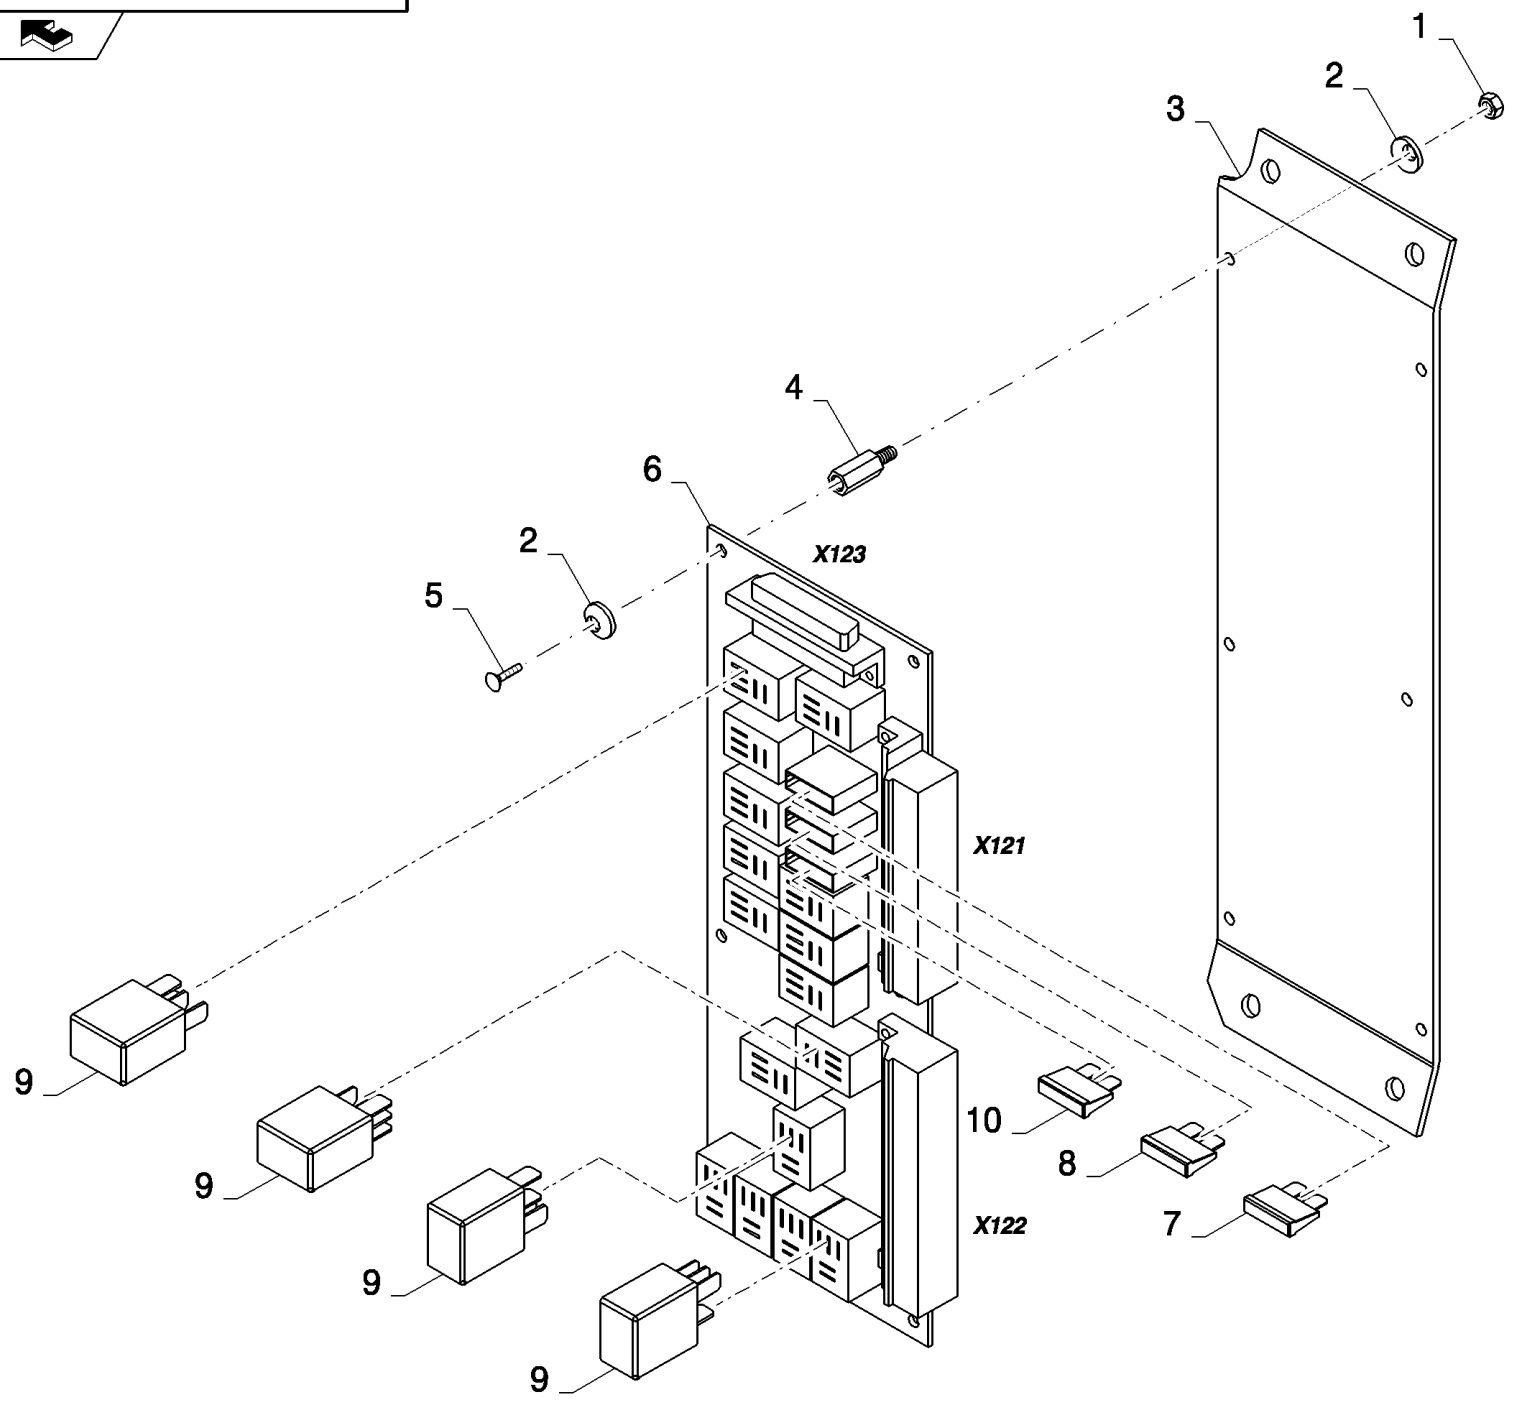

06.208(01) RIGHT HAND CONSOLE

CS6090 COMBINE (9/06-) - Electrical System

06.208(01) RIGHT HAND CONSOLE

сылка	Номер детали	Кол-во	Описание
1	100012	6	NUT, M4, CI 8,
2	322355	12	WASHER, SPRING, Belleville, M4,
3	84439591	1	SUPPORT,
4	84814397	6	BUSHING,
5	86511823	6	SCREW, Cross Pan Hd, M4 x 8, M4x8
6	87390510	1	BOARD, PRINTED CIRCUIT,
7	9504308	1	FUSE, 15A
8	9811773	1	FUSE, 10A
9	86509590	14	RELAY, , BSN C543
9	86509590	16	RELAY, , ASN D544
10	9504310	1	FUSE, 25A