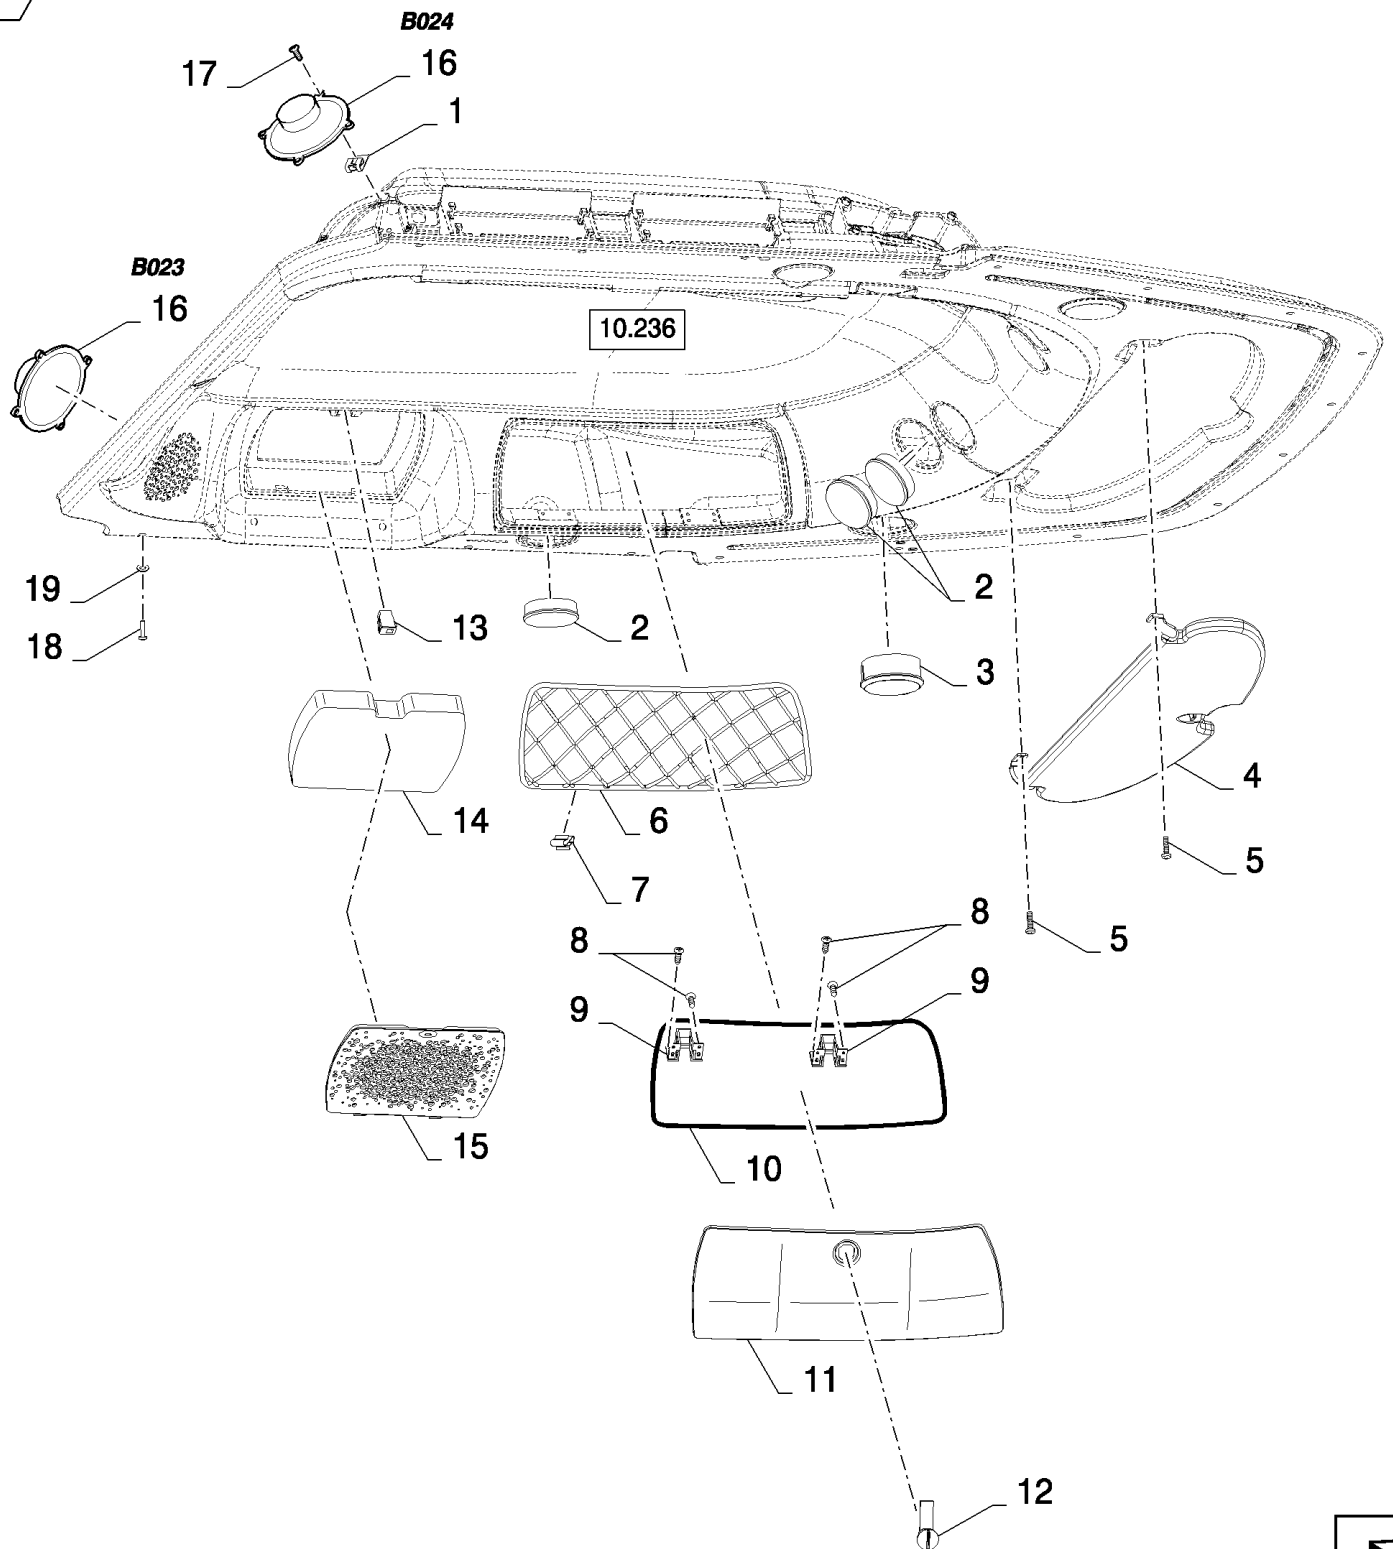

10.237(01) CAB ROOF, INNER

10.237(01) CAB ROOF, INNER

сылка	Номер детали	Кол-во	Описание
1	84005699	8	CLIP,
2	84100244	3	DUCT, AIR,
3	84400419	1	DUCT, AIR,
4	84320403	1	SUN VISOR,
5	86511042	4	SCREW, Cross Pan Hd, M4 x 16,
6	84607154	1	MESH,
7	84807656	8	CLIP,
8	9835804	16	SCREW,
9	84607018	2	HINGE,
10	84814236	1	SEAL,
11	84320408	1	COVER,
12	84607181	1	LOCK,
13	84400156	1	FASTENER,
14	84607214	1	FILTER, CAB,
15	84431119	1	GRILLE,
16	82014952	2	SPEAKER,
17	9514970	8	SCREW,
18	84073086	2	SCREW,
19	86639315	2	WASHER,