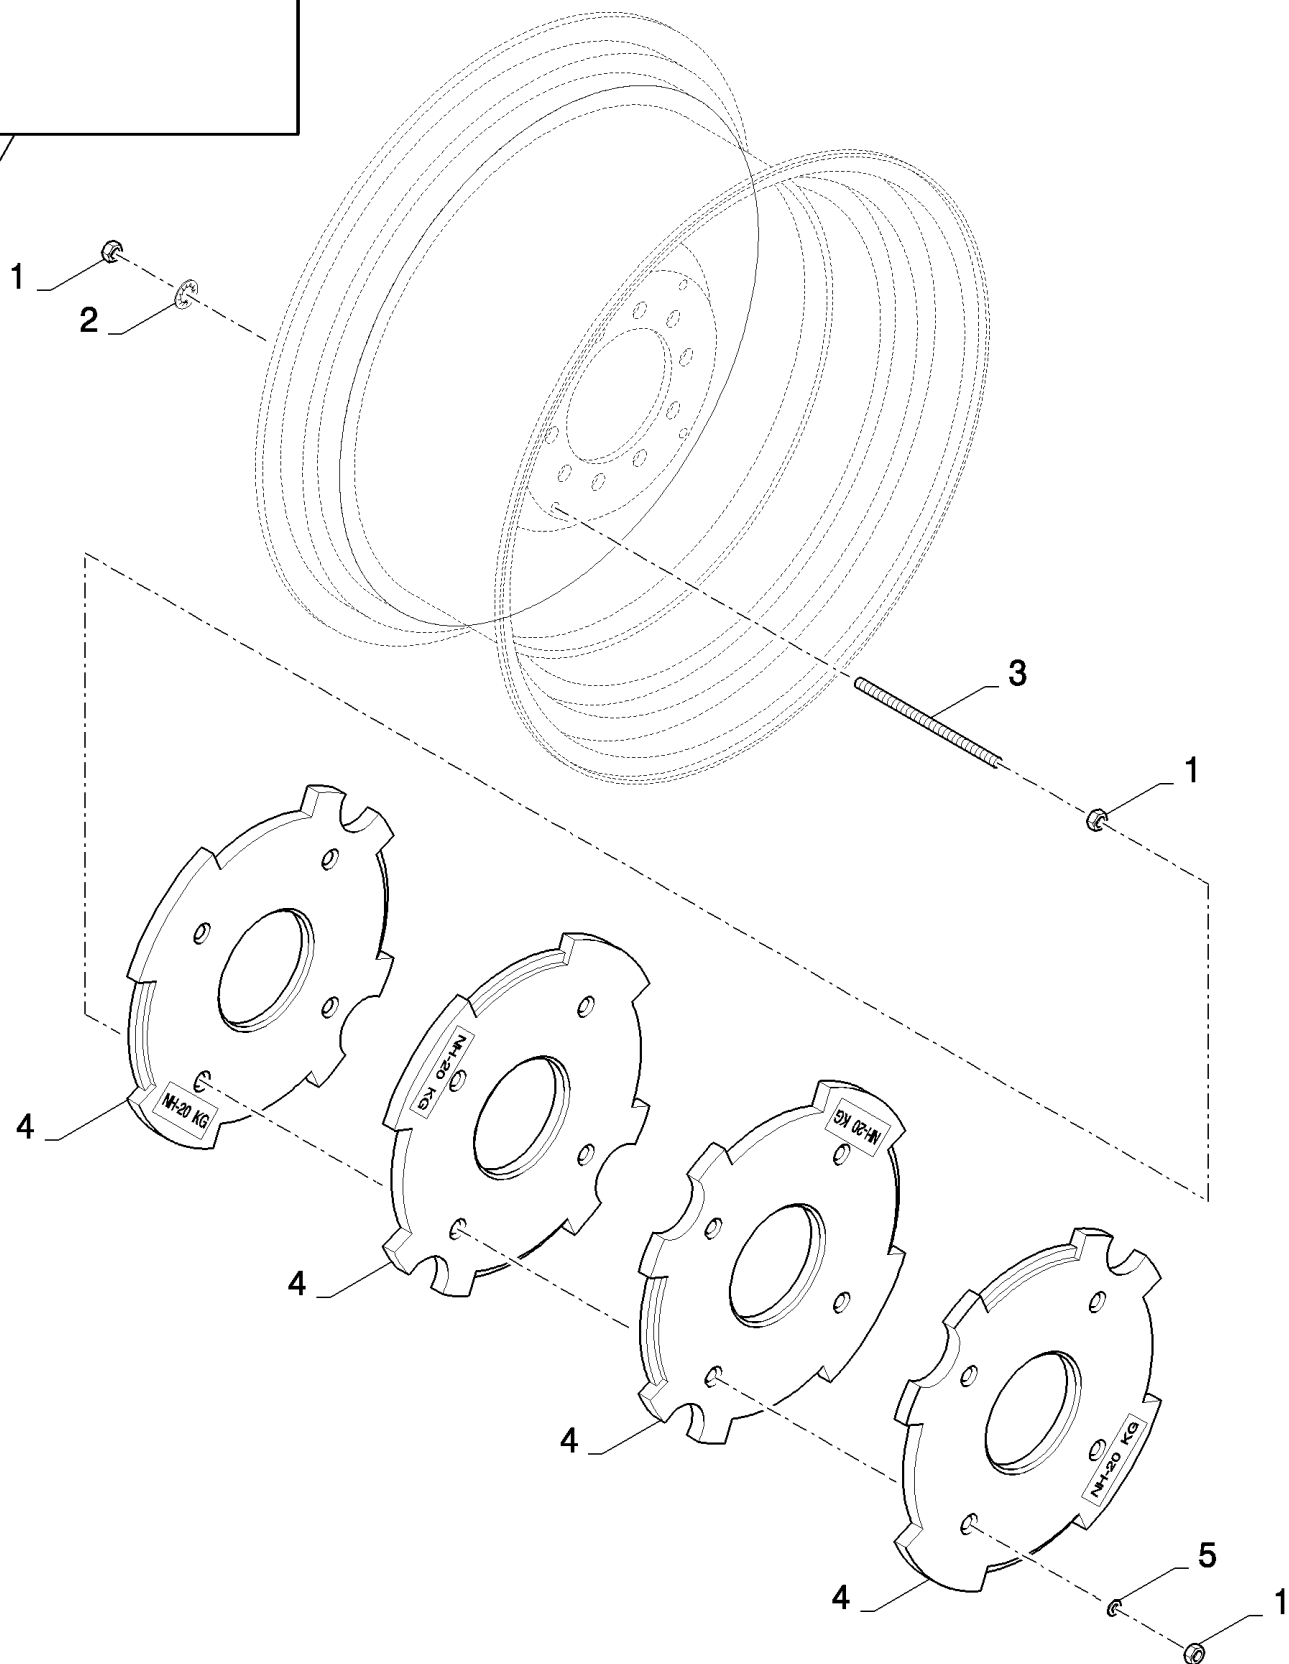

## 11.223(01) COUNTERWEIGHTS

сылка	Номер детали	Кол-во	Описание
1	9706685	24	NUT, M12, CI 8,
2	300913	8	WASHER, LOCK, 12.5MM
3	84989794	8	ROD, THREADED, M12x220, FOR 200 KG
3	84989795	8	ROD, THREADED, M12x383, FOR 400 KG
4	84438813	10	WEIGHT, COUNTER, , FOR 200 KG
4	84438813	20	WEIGHT, COUNTER, , FOR 400 KG
5	394630	8	WASHER, 13MM