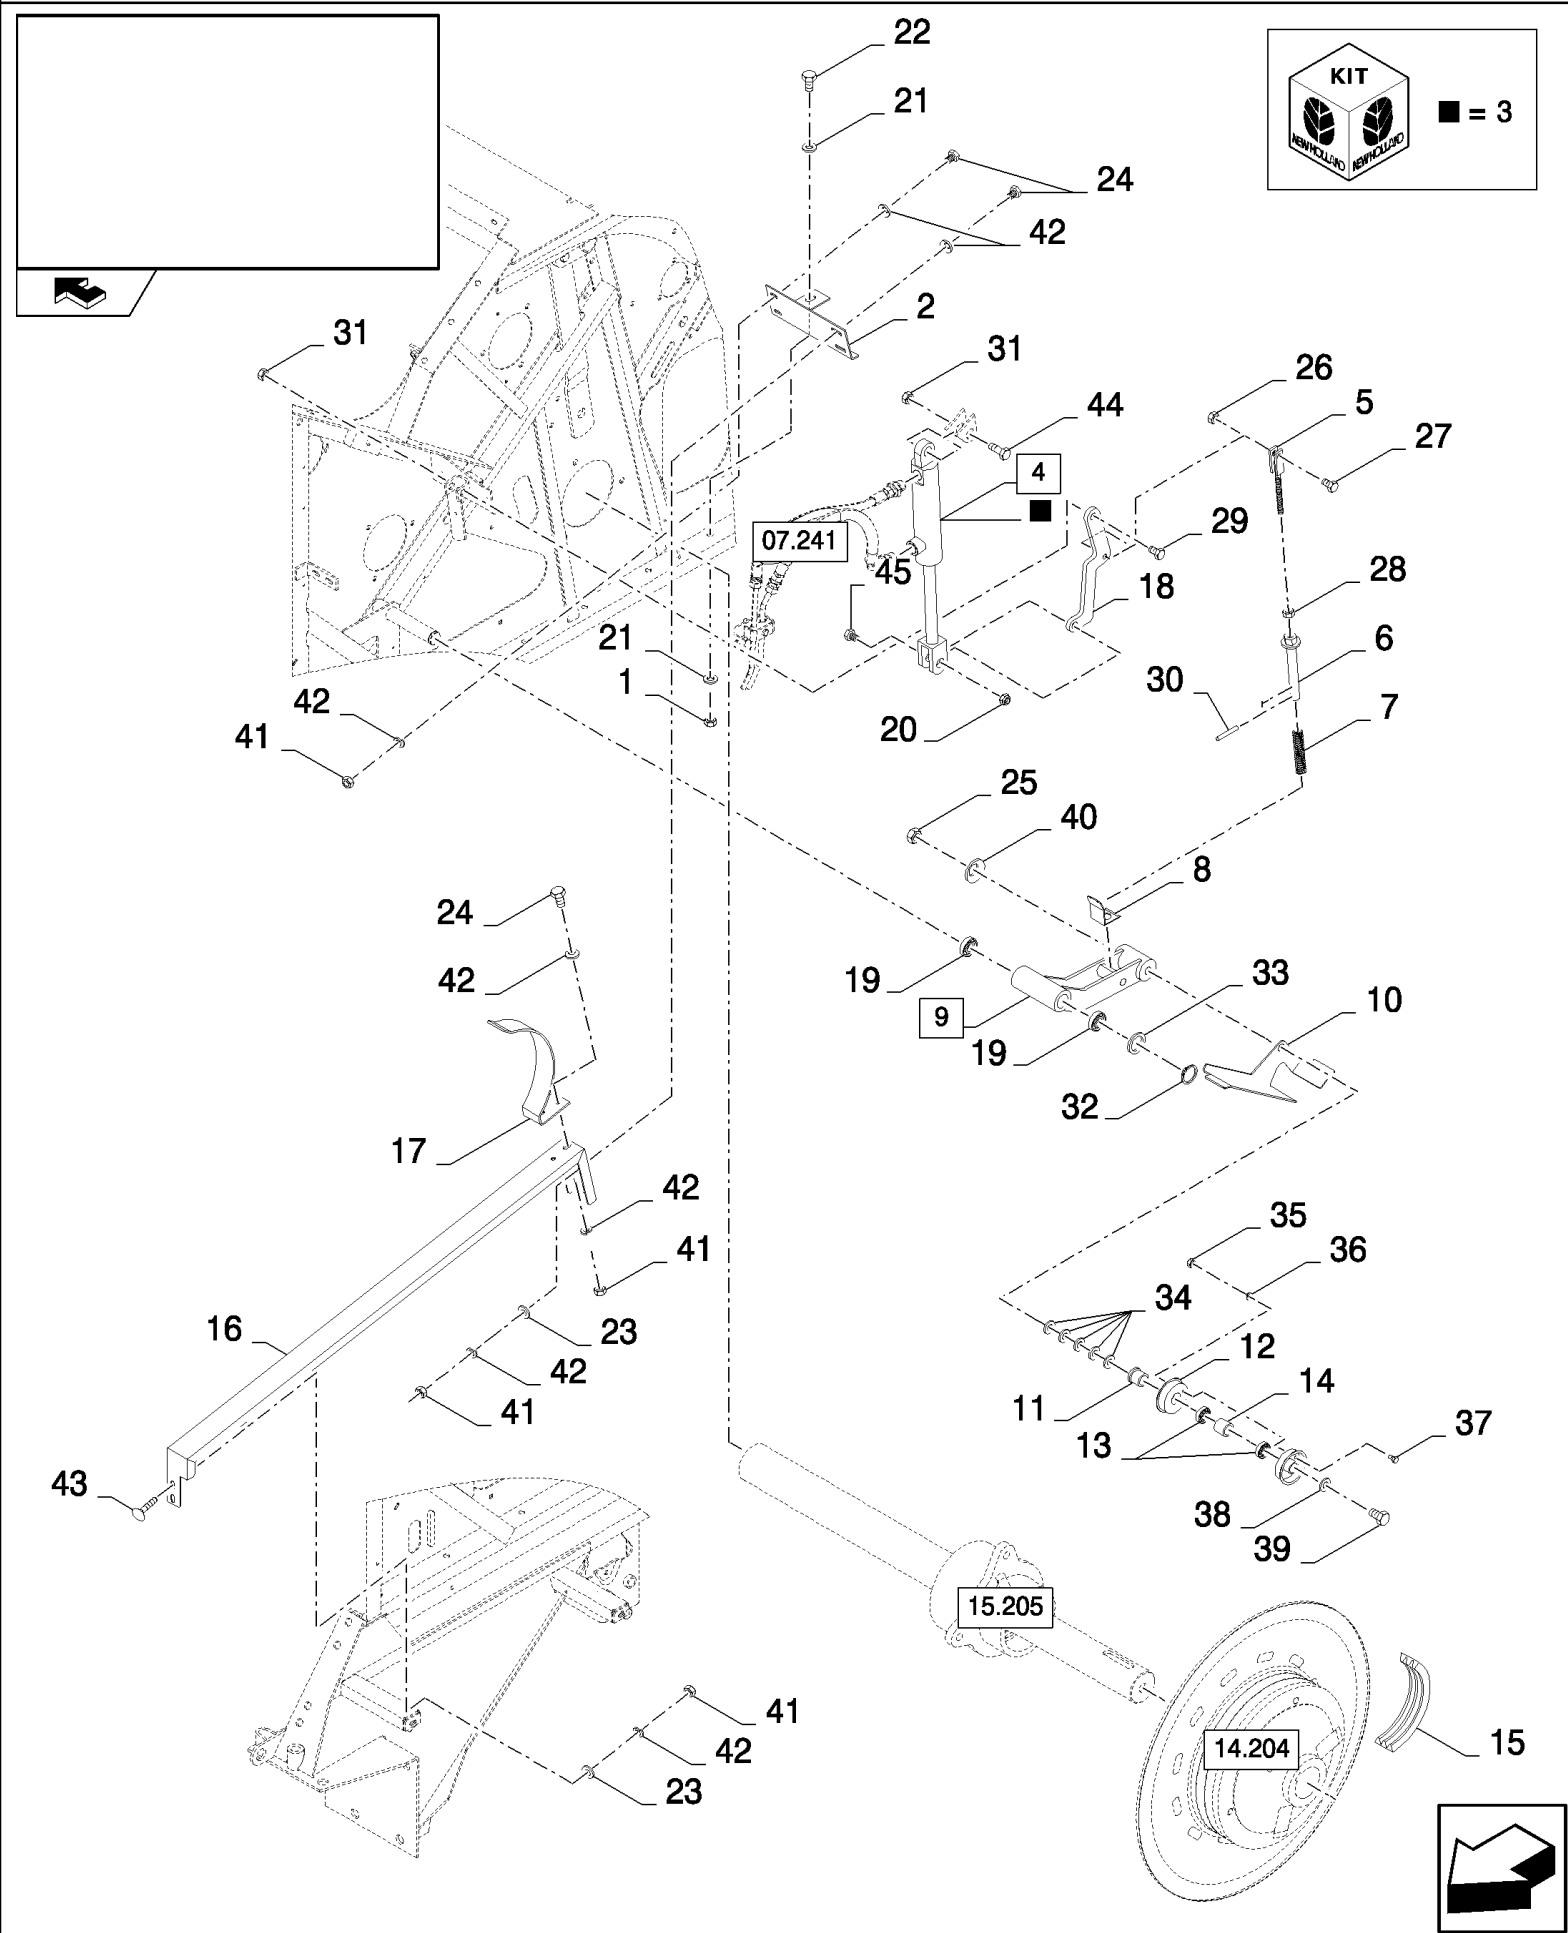

13.205(01) HEADER DRIVE ENGAGING IDLER

13.205(01) HEADER DRIVE ENGAGING IDLER

сылка	Номер детали	Кол-во	Описание
1	100016	1	NUT, M10, CI 8,
2	84072926	1	SUPPORT,
3	87341219	1	
4	87338235	1	HYDRAULIC CYLINDER, (3)
5	84072638	1	YOKE,
6	84446689	1	REGULATOR,
7	84446704	1	SPRING, , FOR 2HB ONLY
7	84446705	1	SPRING, , FOR 3HB ONLY
8	84446619	1	INDICATOR,
9	87364418	1	LEVER, (19)
10	84983455	1	PLATE,
11	427248	1	BUSHING,
12	84441735	1	HALF-PULLEY,
13	443898	1	BEARING, BALL,
14	430235	1	BUSHING,
15	84446792	1	BELT, TRANSMISSION, , FOR 2HB ONLY
15	9817374	1	BELT, , FOR 3HB ONLY
16	84072929	1	GUIDE,
17	84989940	1	GUIDE,
18	84462788	1	LEVER,
19	420434	2	BUSHING,
20	100038	1	NUT, LOCK, M12 x 1.75, CI 8,
21	140045	2	WASHER, SPRING, Belleville, M10,
22	43140	1	BOLT, Hex, M10 x 30, 8.8, Full Thd,
23	378243	4	WASHER, M8,
24	120104	6	BOLT, Hex, M8 x 20, 8.8,
25	100020	1	NUT, M16, CI 8,
26	100037	1	NUT, M10 x 1.5, CI 8,
27	9706704	1	BOLT, Hex, M10 x 35, 8.8, Full Thd,
28	9706685	1	NUT, M12, CI 8,
29	120092	1	BOLT, Hex, M16 x 70, 8.8,
30	300872	2	PIN, LOCK, M8 x 36, Slotted,
31	86000441	2	NUT, LOCK, M16 x 2, CI 8,
32	370003	1	RING, SNAP, M30, Ext,
33	140108	1	WASHER,
34	140090	AR	WASHER,
35	9706755	3	NUT, M6, CI 8,
36	322357	3	WASHER, SPRING, Belleville, M6,
37	86508568	3	BOLT, Hex, M6 x 16, 8.8,
38	140093	1	WASHER,
39	84435244	1	BOLT, Hex, M16 x 180, 8.8,
40	140048	1	WASHER, SPRING, Belleville, M16,
41	9706690	8	NUT, M8, CI 8,
42	322358	14	WASHER, SPRING, Belleville, M8,
43	86507486	2	BOLT, CARRIAGE, Short NK, M8 x 20, CI8.8, Full Thd,