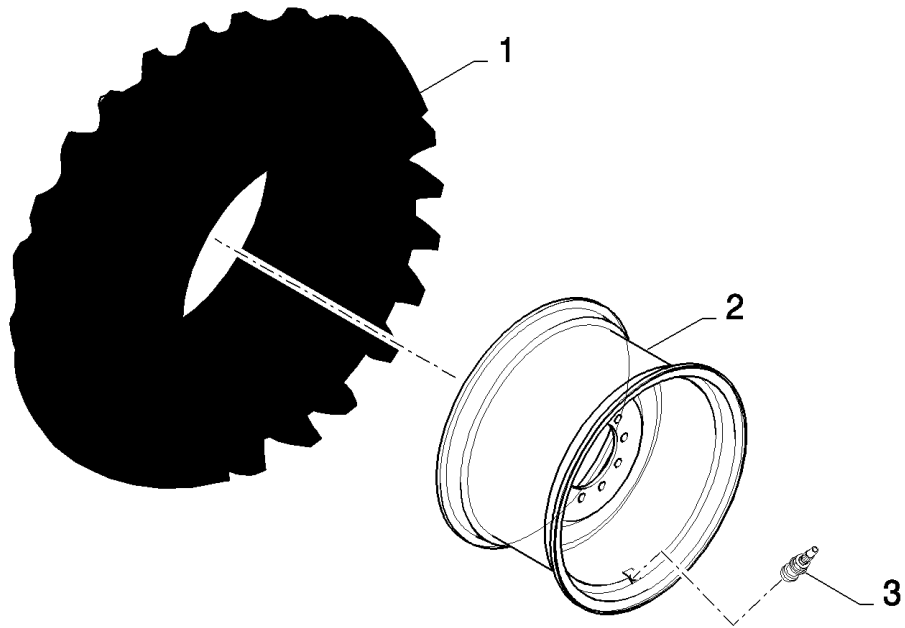

CS6090 COMBINE (9/06-) - Wheels/Tracks

11.228(01) STEERING WHEELS : 14.9R24-150A8-A-356 (-95)

сылка	Номер детали	Кол-во	Описание
1	87328726	2	TYRE/TIRE,
2	87341333	2	RIM,
3	395448	2	VALVE STEM,