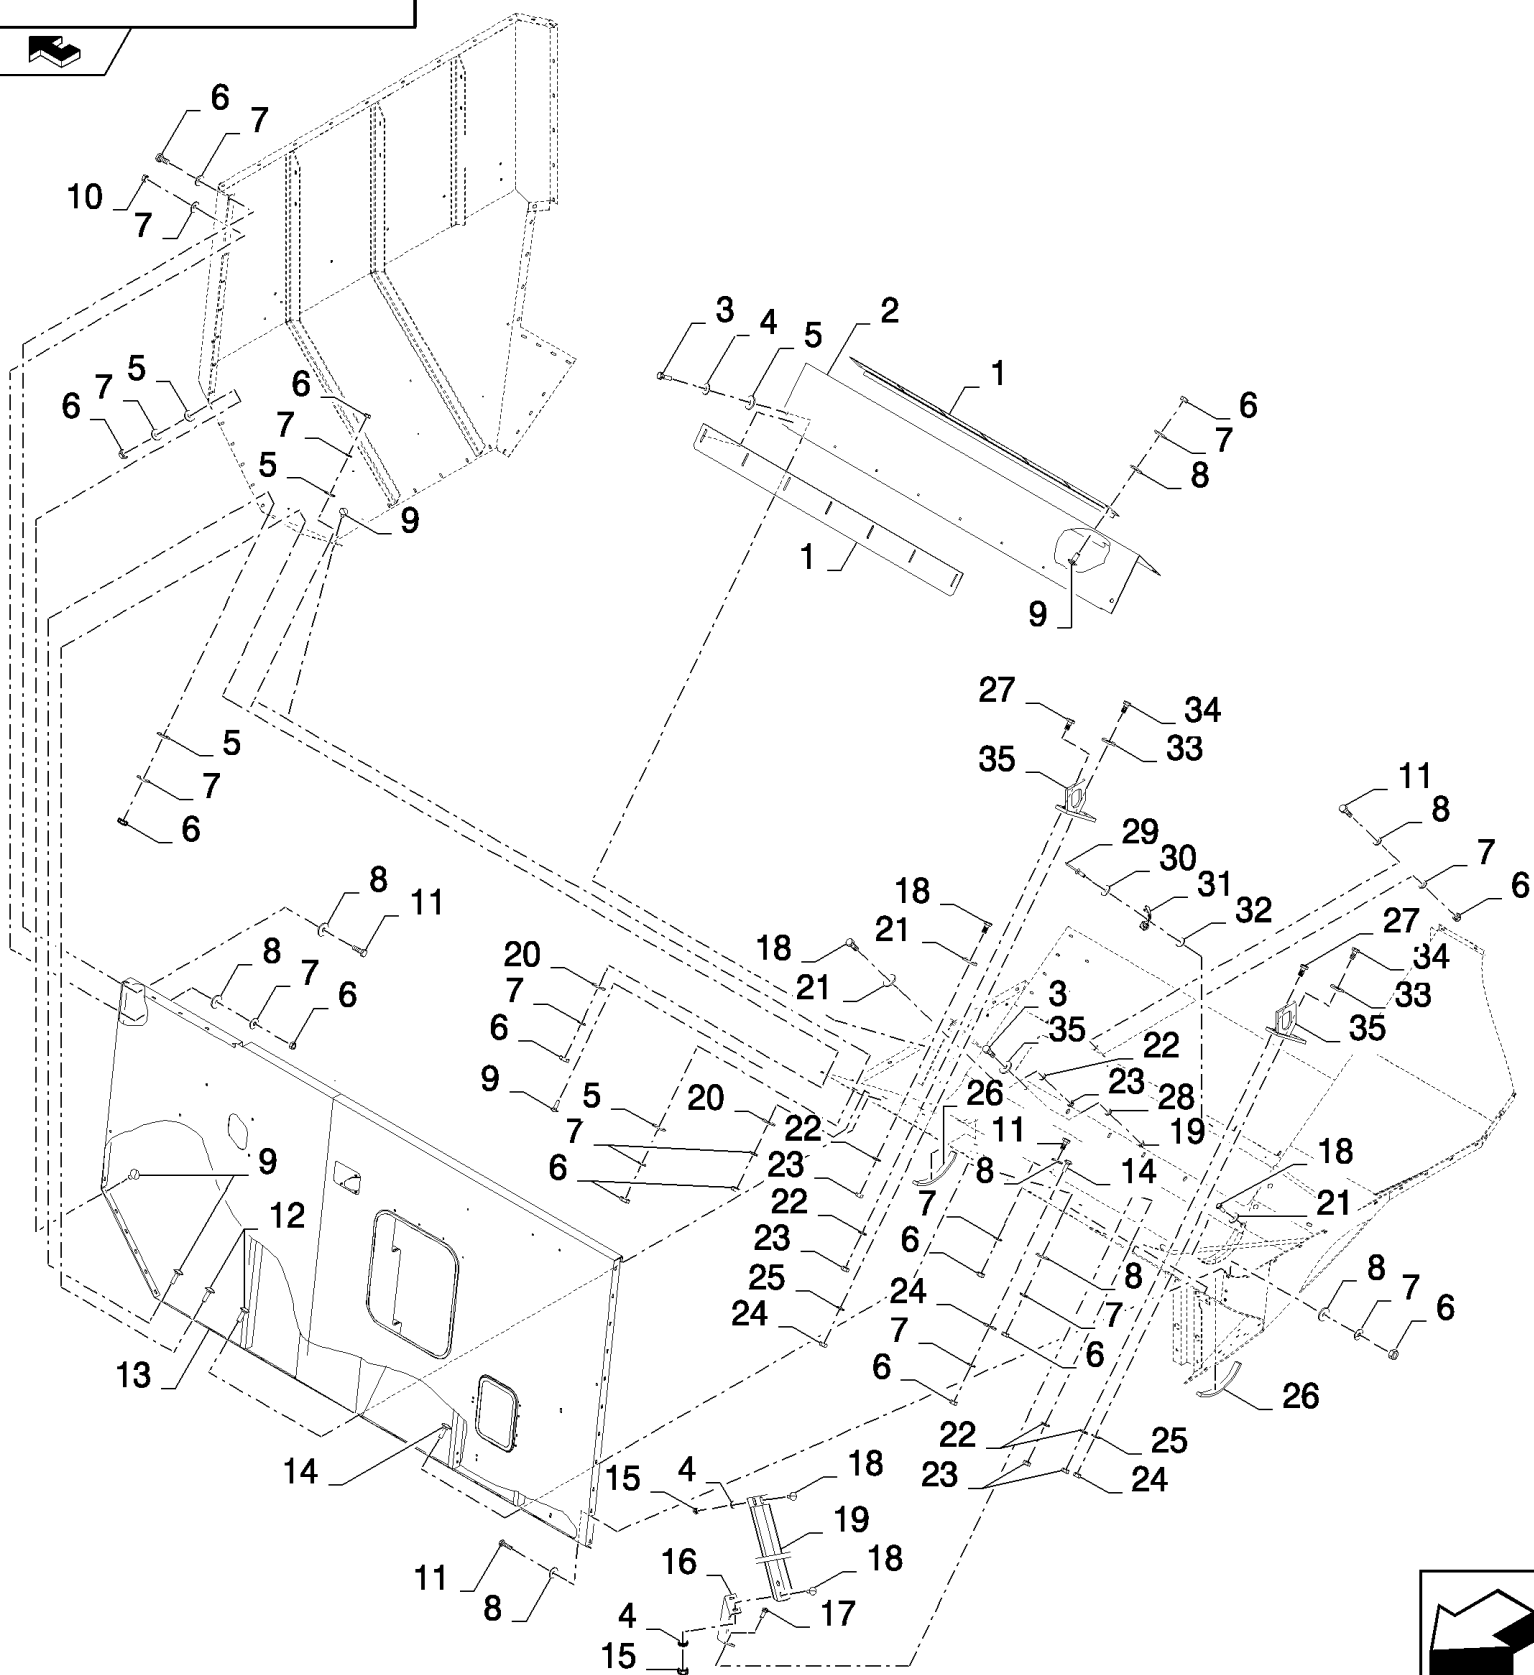

## 16.215(01) GRAINTANK

сылка	Номер детали	Кол-во	Описание
1	84980260	2	PLATE,
2	84980259	1	PLATE,
3	120104	9	BOLT, Hex, M8 x 20, 8.8,
4	322358	6	WASHER, SPRING, Belleville, M8,
5	140041	20	WASHER, M8 x 28 x 3,
6	9706755	66	NUT, M6, CI 8, , BSN C563
6	9706755	69	NUT, M6, CI 8, , ASN D564
7	412649	74	WASHER, SPRING, Belleville, M6, , BSN C563
7	412649	77	WASHER, SPRING, Belleville, M6, , ASN D564
8	140040	42	WASHER, M6 x 22 x 2,
9	86512439	23	BOLT, CARRIAGE, Short NK, M6 x 16, CI8.8, Full Thd,
10	86508568	8	BOLT, Hex, M6 x 16, 8.8,
11	120100	15	BOLT, Hex, M6 x 20, 8.8,
12	9706703	11	BOLT, CARRIAGE, Short NK, M6 x 20, CI8.8, Full Thd,
13	84982578	1	PLATE,
14	86512441	6	BOLT, CARRIAGE, Short NK, M6 x 30, CI8.8, Full Thd,
15	86507486	4	BOLT, CARRIAGE, Short NK, M8 x 20, CI8.8, Full Thd,
16	84447960	1	SUPPORT,
17	84983469	1	SUPPORT,
18	9706687	10	BOLT, Hex, M12 x 30, 8.8,
19	9706690	11	NUT, M8, CI 8,
20	140016	14	WASHER, M8 x 16 x 1.6,
21	84014353	9	WASHER, LOCK,
22	140046	10	WASHER, SPRING, Belleville, M12,
23	9706685	10	NUT, M12, CI 8,
24	100020	2	NUT, M16, CI 8,
25	140048	2	WASHER, SPRING, Belleville, M16,
26	400908	AR	SEAL, L=0.4M
27	86629541	3	BOLT, Hex, M12 x 40, 8.8, Full Thd,
28	412650	7	WASHER, SPRING, Belleville, M8,
29	446453	6	RIVET,
30	362785	6	WASHER,
31	362786	6	FASTENER,
32	335872	6	WASHER,
33	333041	2	WASHER,
34	120090	2	BOLT, Hex, M16 x 50, 8.8,
35	87365178	1	HOOK,