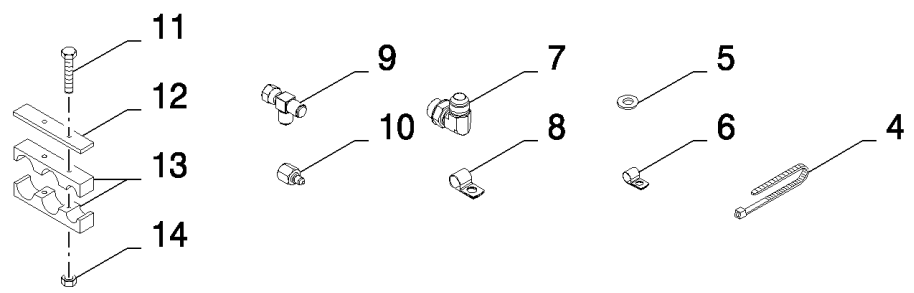

18.87395601(02) POWERED REAR AXLE REBUILD KIT - FOR FIXED AXLES

18.87395601(02) POWERED REAR AXLE REBUILD KIT - FOR FIXED AXLES

сылка	Номер детали	Кол-во	Описание
1	84441308	1	HOSE, FLEXIBLE, L=123"
2	84807872	1	HOSE, FLEXIBLE, L=137"
3	84056198	1	HOSE, FLEXIBLE, L=150"
4	NS	28	NOT SERVICED,
5	87361	3	WASHER, 1/4", SAE,
6	84818444	2	CLAMP,
7	322894	2	ELBOW, 90°, 1 1/16"-12, 37° x 1 1/16"-12, O-Ring,
8	455556	1	CLAMP,
9	9507672	1	CONNECTION, 3 WAY,
10	9512230	1	REDUCER,
11	84807864	4	SCREW, M6x60
12	455534	2	SUPPORT,
13	455533	4	CLAMP,
14	412152	4	NUT, LOCK, M6 x 1, CI 8.8,
15	89512275	8	BOLT,
16	9811684	2	ADAPTER,
17	353108	2	O-RING, -219, 70 Duro, 1.296" ID x .139" Thk,
18	84435470	1	
19	84446931	1	HARNESS, WIRE,