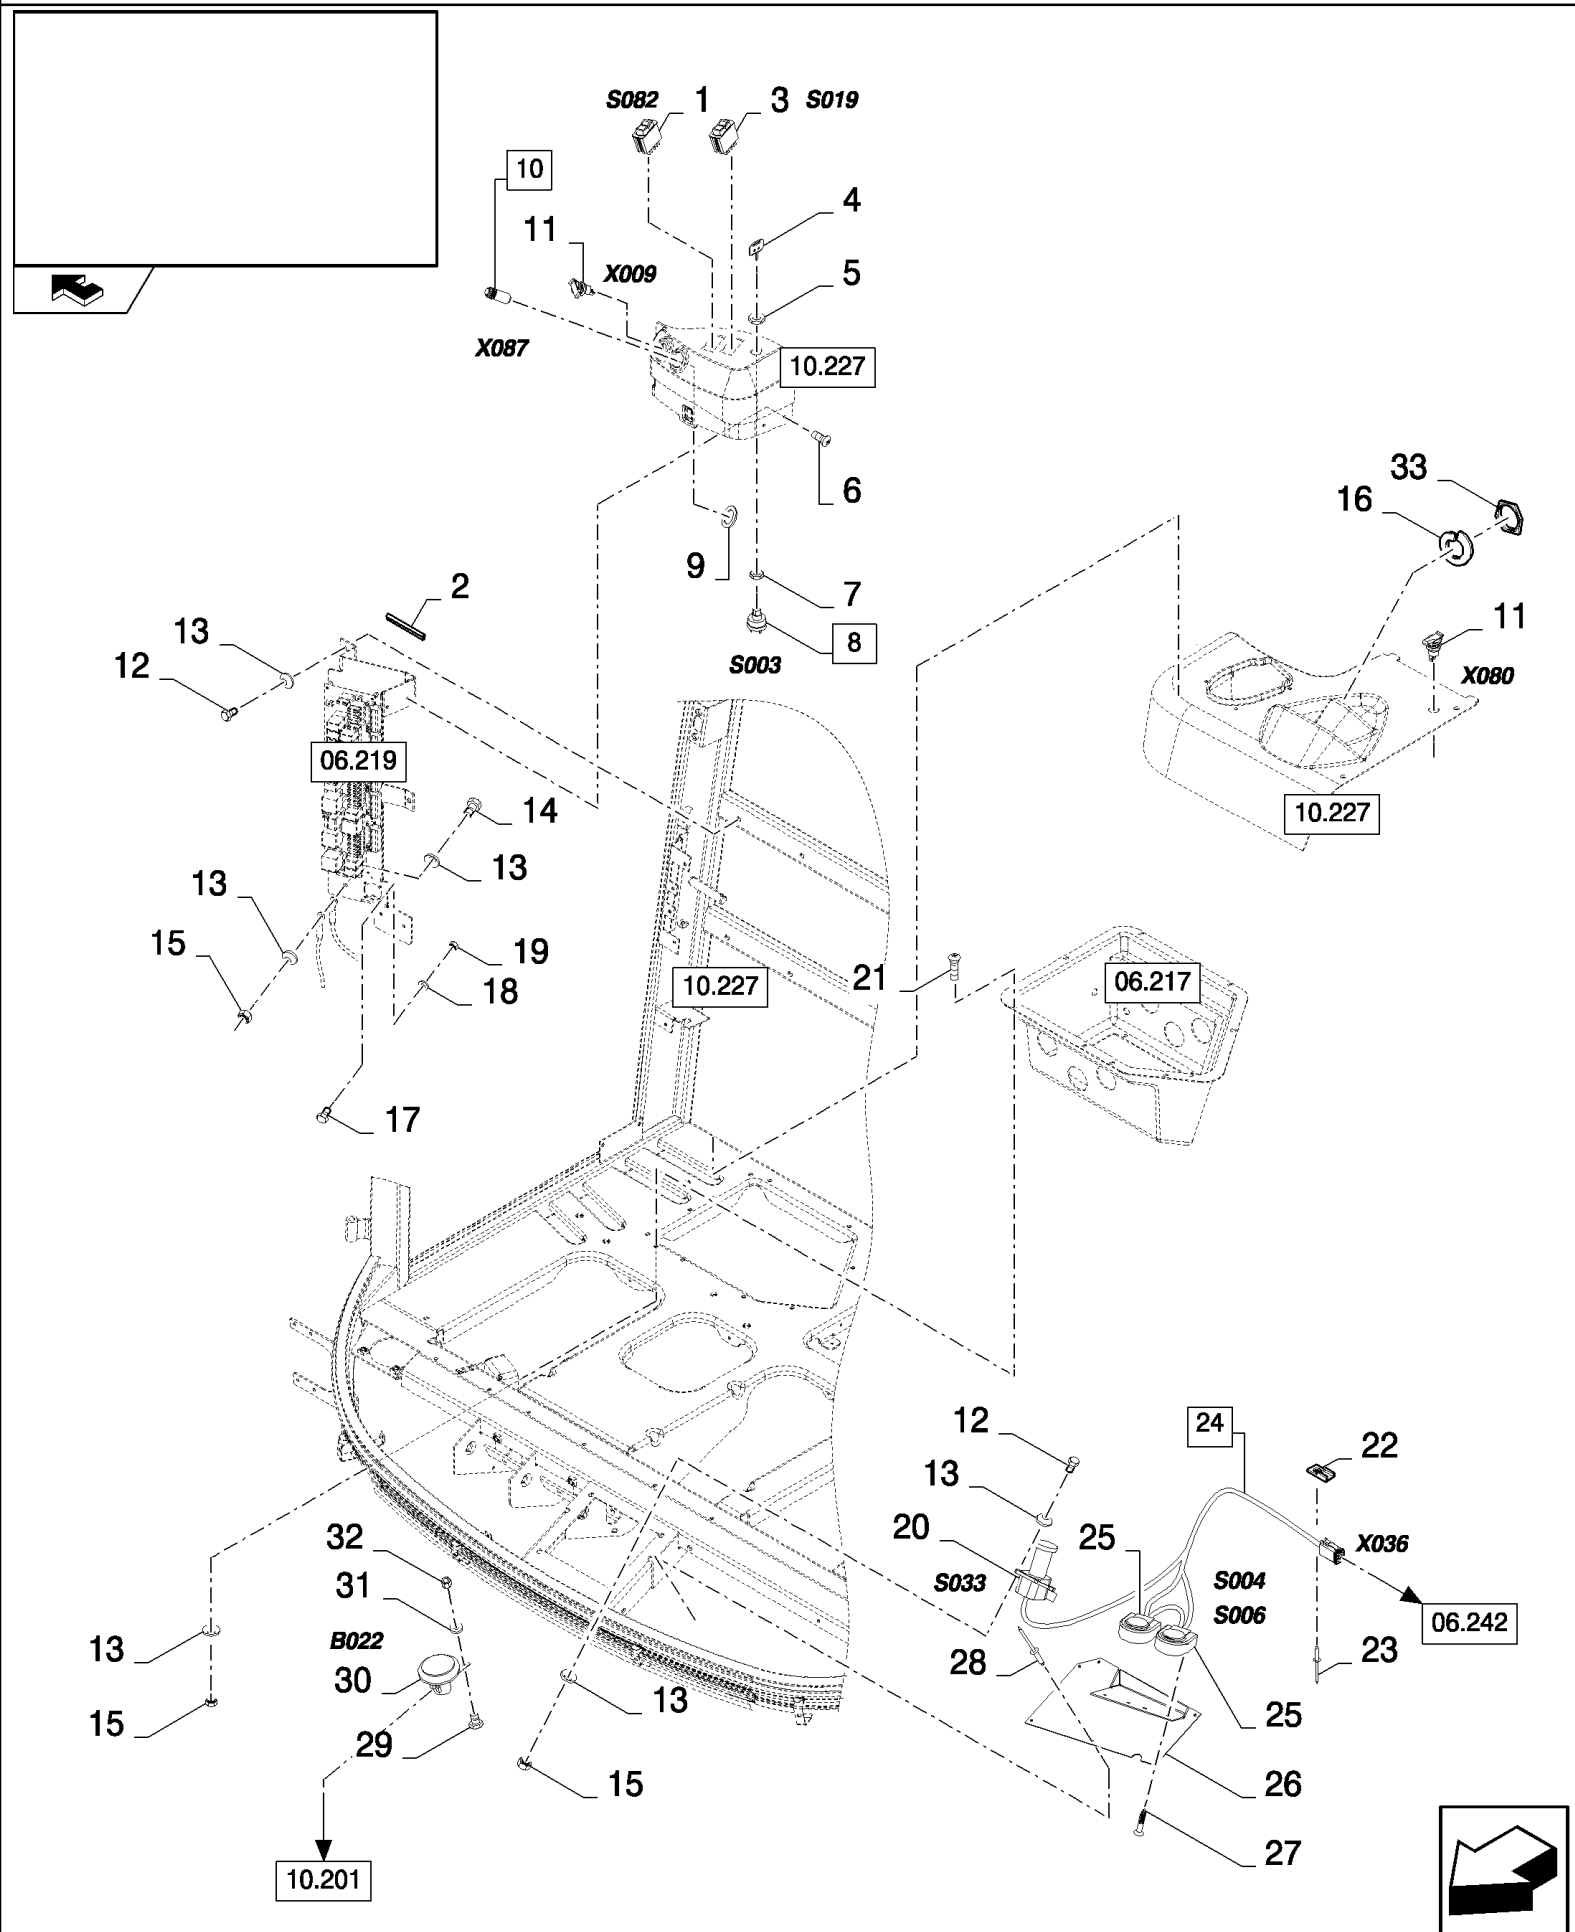

06.218(01) CAB, MAIN WIRING HARNESS

06.218(01) CAB, MAIN WIRING HARNESS

сылка	Номер детали	Кол-во	Описание
1	87378257	1	
2	80401310	1	PROFILE, L=0.47M
3	87381105	1	
4	9995262	2	KEY, IGNITION,
5	3903198	1	
6	86511042	3	SCREW, Cross Pan Hd, M4 x 16,
7	NSS	1	NOT SERVICED SEPARATELY,
8	3964212	1	SWITCH, (7)
9	NSS	1	NOT SERVICED SEPARATELY,
10	84038796	1	LIGHTER, CIGARETTE, (9)
11	374418	1	SOCKET, POWER,
12	86508568	4	BOLT, Hex, M6 x 16, 8.8,
13	322357	18	WASHER, SPRING, Belleville, M6,
14	120100	1	BOLT, Hex, M6 x 20, 8.8,
15	9706755	10	NUT, M6, CI 8,
16	636665	3	WASHER, LOCK,
17	86511816	4	SCREW, Cross Pan Hd, M3 x 16,
18	412548	8	WASHER, 4MM
19	86508812	4	NUT, M3, CI 8,
20	84320767	1	SWITCH, UNLOADING AUGER
21	86511829	7	SCREW, Cross Pan Hd, M6 x 16,
22	84058832	1	CLIP,
23	445394	1	RIVET, Pop, M4.8 x 12.7, Rivet
24	84807839	1	PEDAL, (25) REEL, SEE FIGURE 06.701
25	9833626	2	PEDAL, REEL
26	84807918	1	SUPPORT,
27	87035701	4	SCREW, SELF TAPPING, Hex Wash Hd, #4 x 3/4",
28	425521	6	RIVET,
29	43129	1	BOLT, Hex, M8 x 40, 8.8,
30	354374	1	HORN,
31	322358	1	WASHER, SPRING, Belleville, M8,
32	9706690	1	NUT, M8, CI 8,
33	86619907	3	NUT,