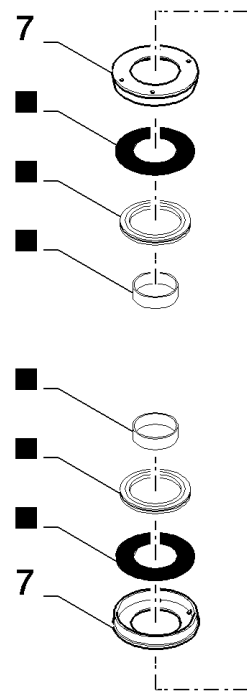

05.213(01) POWERED REAR AXLE : WHEEL MOTOR

05.206

CS6090 COMBINE (9/06-) - Rear Axle

05.213(01) POWERED REAR AXLE : WHEEL MOTOR

сылка	Номер детали	Кол-во	Описание
1	86508097	9	SCREW, Hex Soc Hd, M10 x 25, 12.9,
2	84817895	1	HUB,
3	84800211	1	KIT,
4	84800213	1	KIT, SEALS,
5	84800212	1	KIT, SEALS,
6	9515561	8	SCREW, Hex Soc Hd, M6 x 35, 12.9,
7	84817924	2	COVER,
8	84800194	1	PIN,