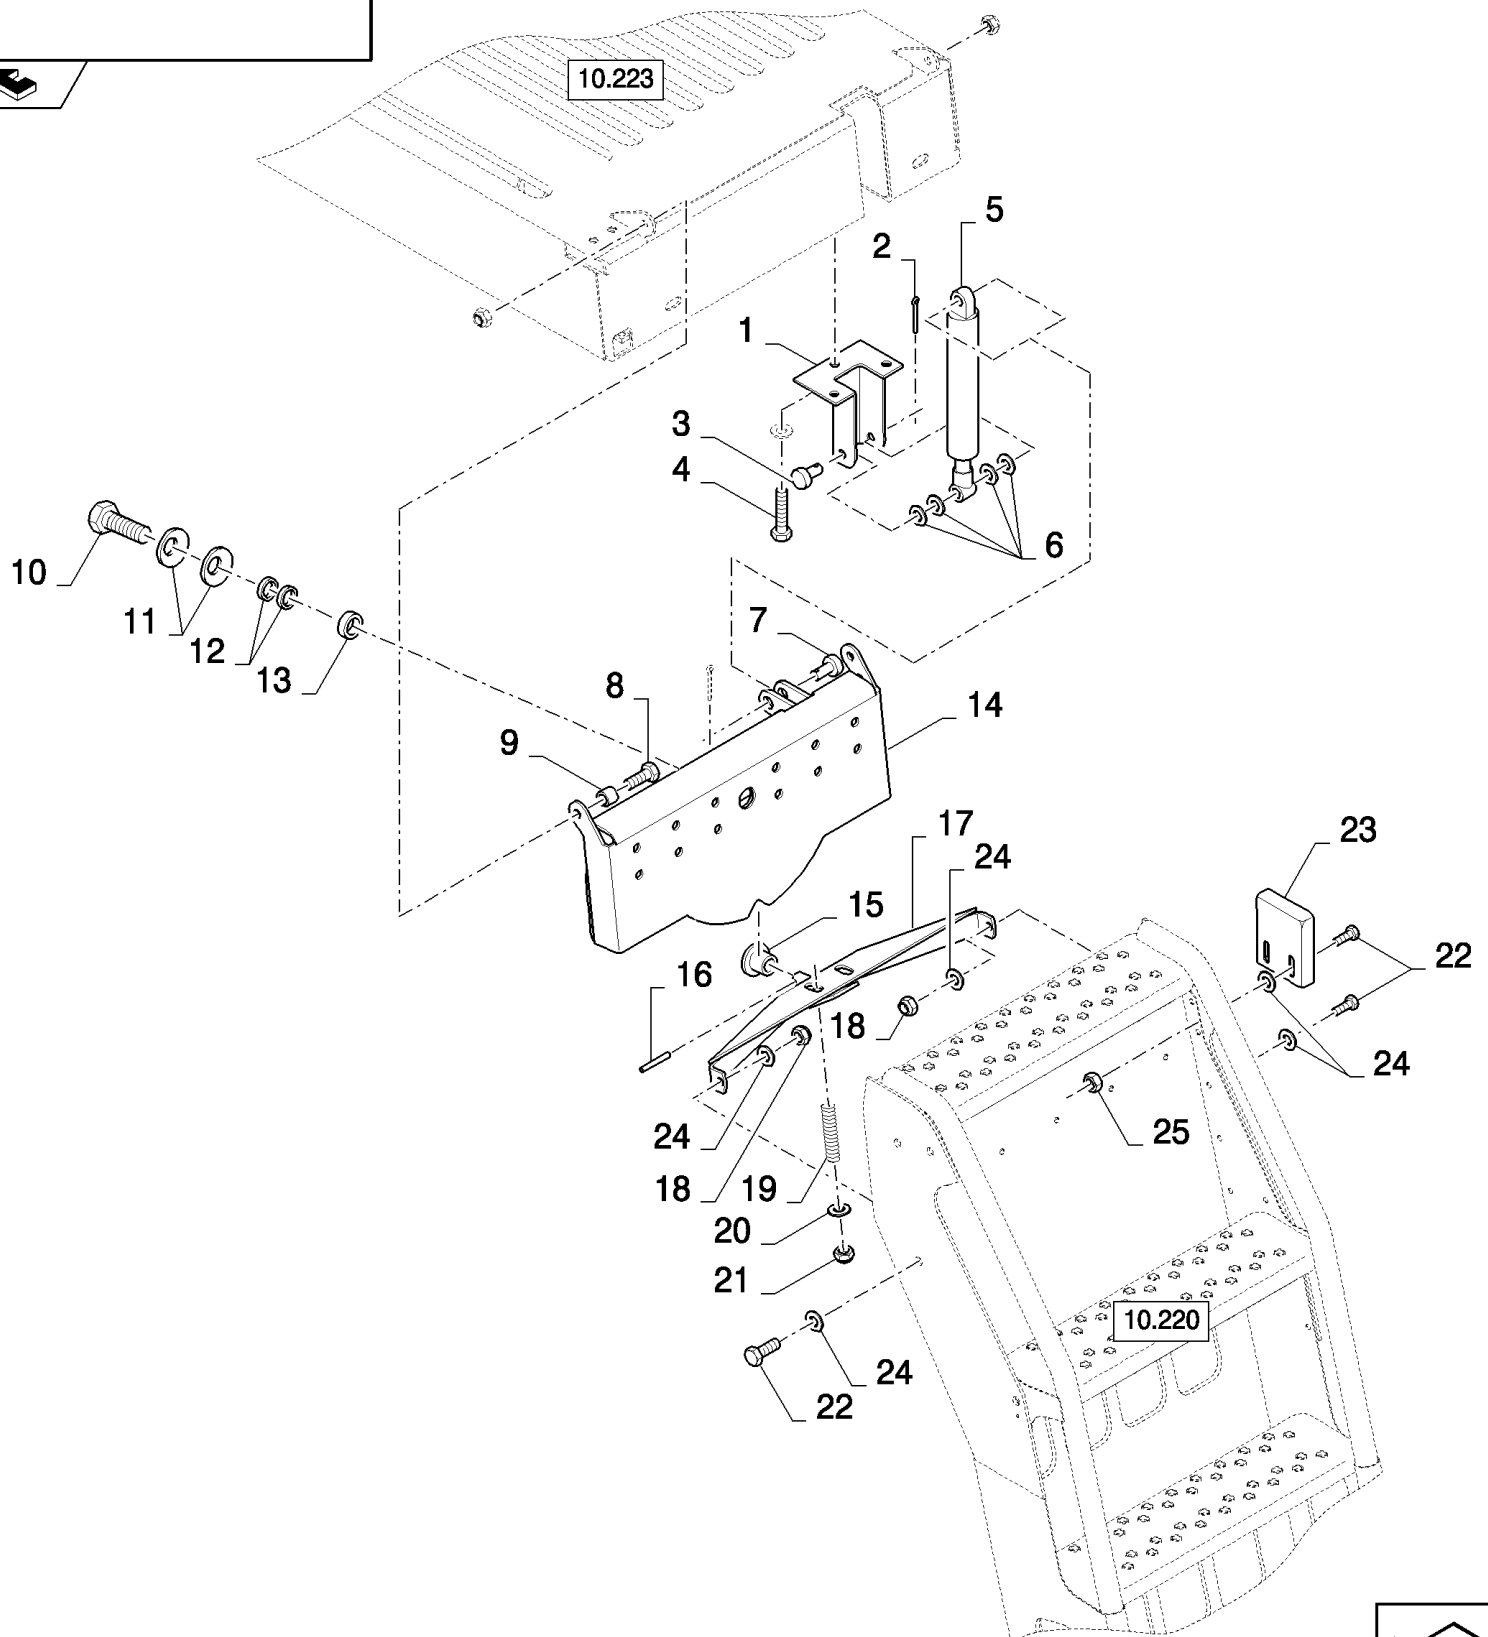

10.221(01) OPERATOR'S PLATFORM LADDER

10.221(01) OPERATOR'S PLATFORM LADDER

сылка	Номер детали	Кол-во	Описание
1	84439212	1	SUPPORT,
2	130003	2	PIN, SPLIT (COTTER), M3.2 x 20,
3	379547	1	PIN, CLEVIS, M10 x 60,
4	120112	3	BOLT, Hex, M10 x 40, 8.8, Full Thd,
5	89818978	1	SHOCK ABSORBER,
6	140079	4	WASHER,
7	390040	1	PIN, CLEVIS, M10 x 35,
8	43140	2	BOLT, Hex, M10 x 30, 8.8, Full Thd,
9	9838548	2	BUSHING,
10	120090	1	BOLT, Hex, M16 x 50, 8.8,
11	325594	2	WASHER,
12	748217	2	PLATE, ADJUSTING,
13	458871	1	RING,
14	84807538	1	SUPPORT,
15	913654	1	RING,
16	9510330	1	PIN, ROLL,
17	84807536	1	SUPPORT,
18	100037	4	NUT, M10 x 1.5, CI 8,
19	9509233	2	SPRING,
20	140042	2	WASHER, M10 x 34 x 3,
21	412141	2	NUT, LOCK, M10 x 1.5, CI 8,
22	43138	4	BOLT, Hex, M10 x 20, 8.8, Full Thd,
23	84807534	1	SUPPORT,
24	140045	13	WASHER, SPRING, Belleville, M10,
25	100016	5	NUT, M10, CI 8,