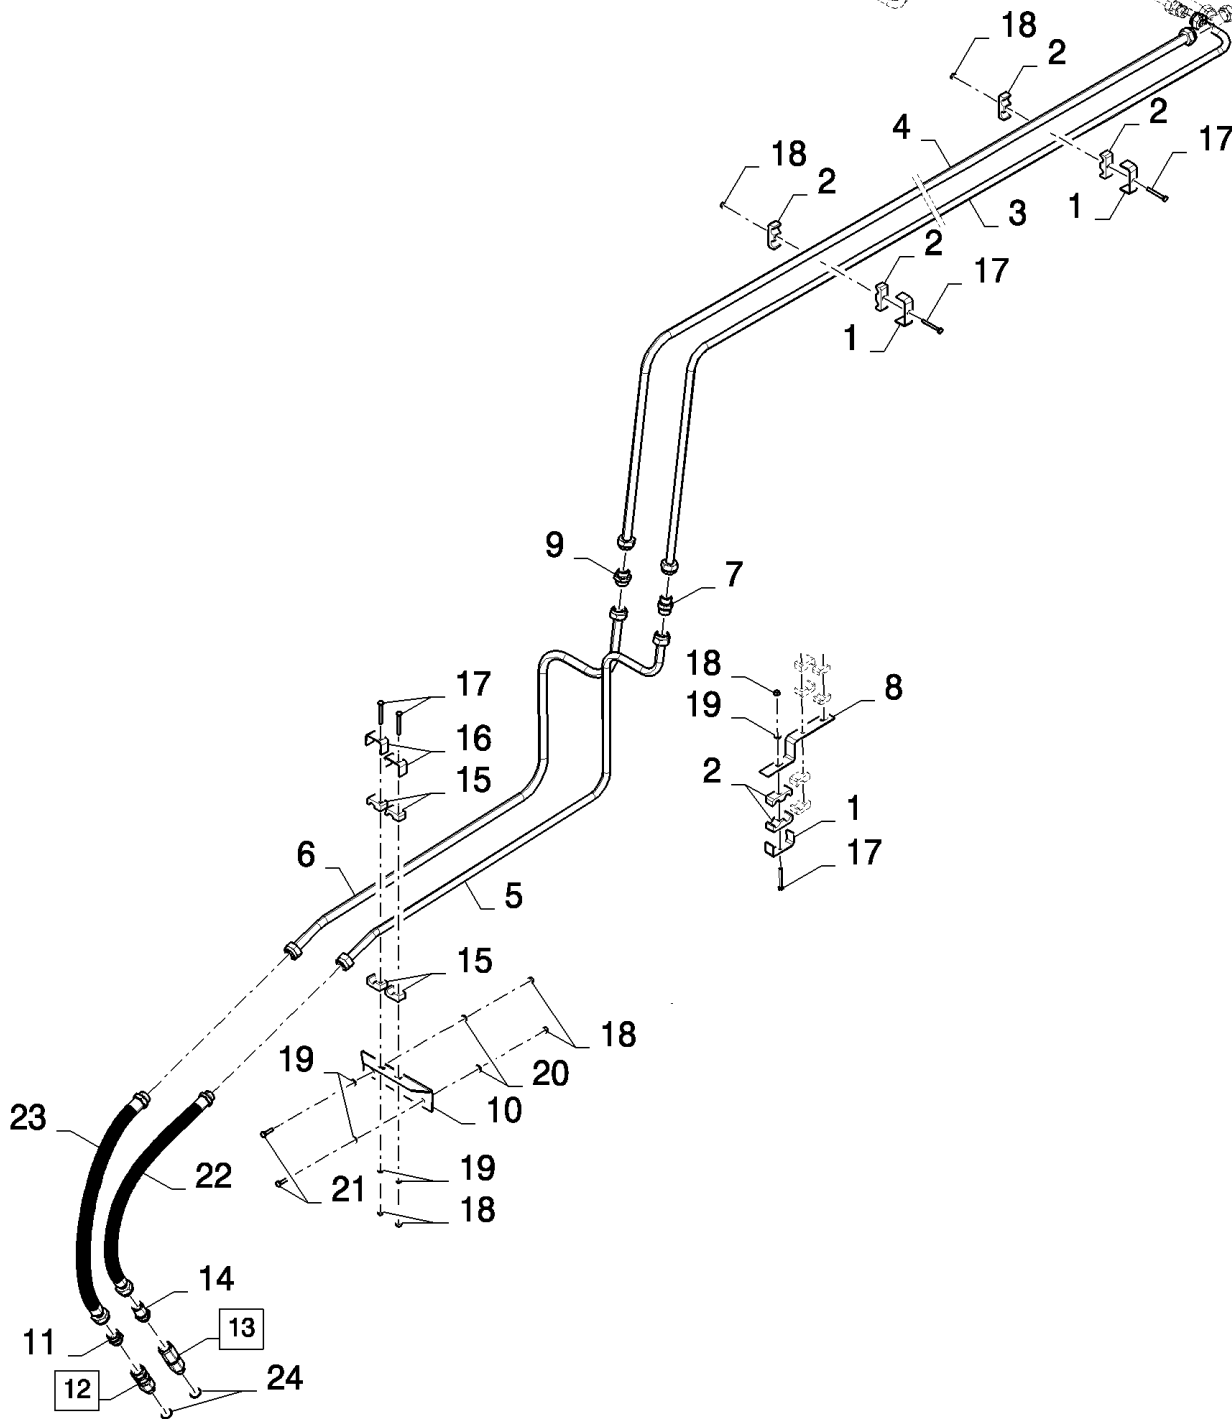

CS6090 COMBINE (9/06-) - Hydraulic System

07.244(01) HYDRAULIC REEL DRIVE

сылка	Номер детали	Кол-во	Описание
1	84814948	3	SUPPORT,
2	430356	6	CLAMP,
3	87389995	1	TUBE, HYD,
4	87364734	1	TUBE, HYD,
5	87389999	1	TUBE, HYD,
6	87389997	1	TUBE, HYD,
7	335174	1	CONNECTOR, HYD.,
8	87388987	1	BRACKET,
9	335173	1	CONNECTOR, HYD.,
10	84447753	1	BRACKET,
11	84437854	1	CONNECTOR, HYD.,
12	84435503	1	CONNECTOR, HYD., (24)
13	84435502	1	CONNECTOR, HYD., (24)
14	9513143	1	CONNECTOR, HYD.,
15	433007	4	CLAMP,
16	433100	2	SUPPORT,
17	120056	5	BOLT, Hex, M6 x 50, 8.8,
18	9706755	7	NUT, M6, CI 8,
19	86588450	5	WASHER, M6,
20	322357	2	WASHER, SPRING, Belleville, M6,
21	86977786	2	BOLT, Hex, M6 x 25, 8.8,
22	84433549	1	HOSE, FLEXIBLE,
23	84433494	1	HOSE, FLEXIBLE,
24	86623898	1	SEAL,