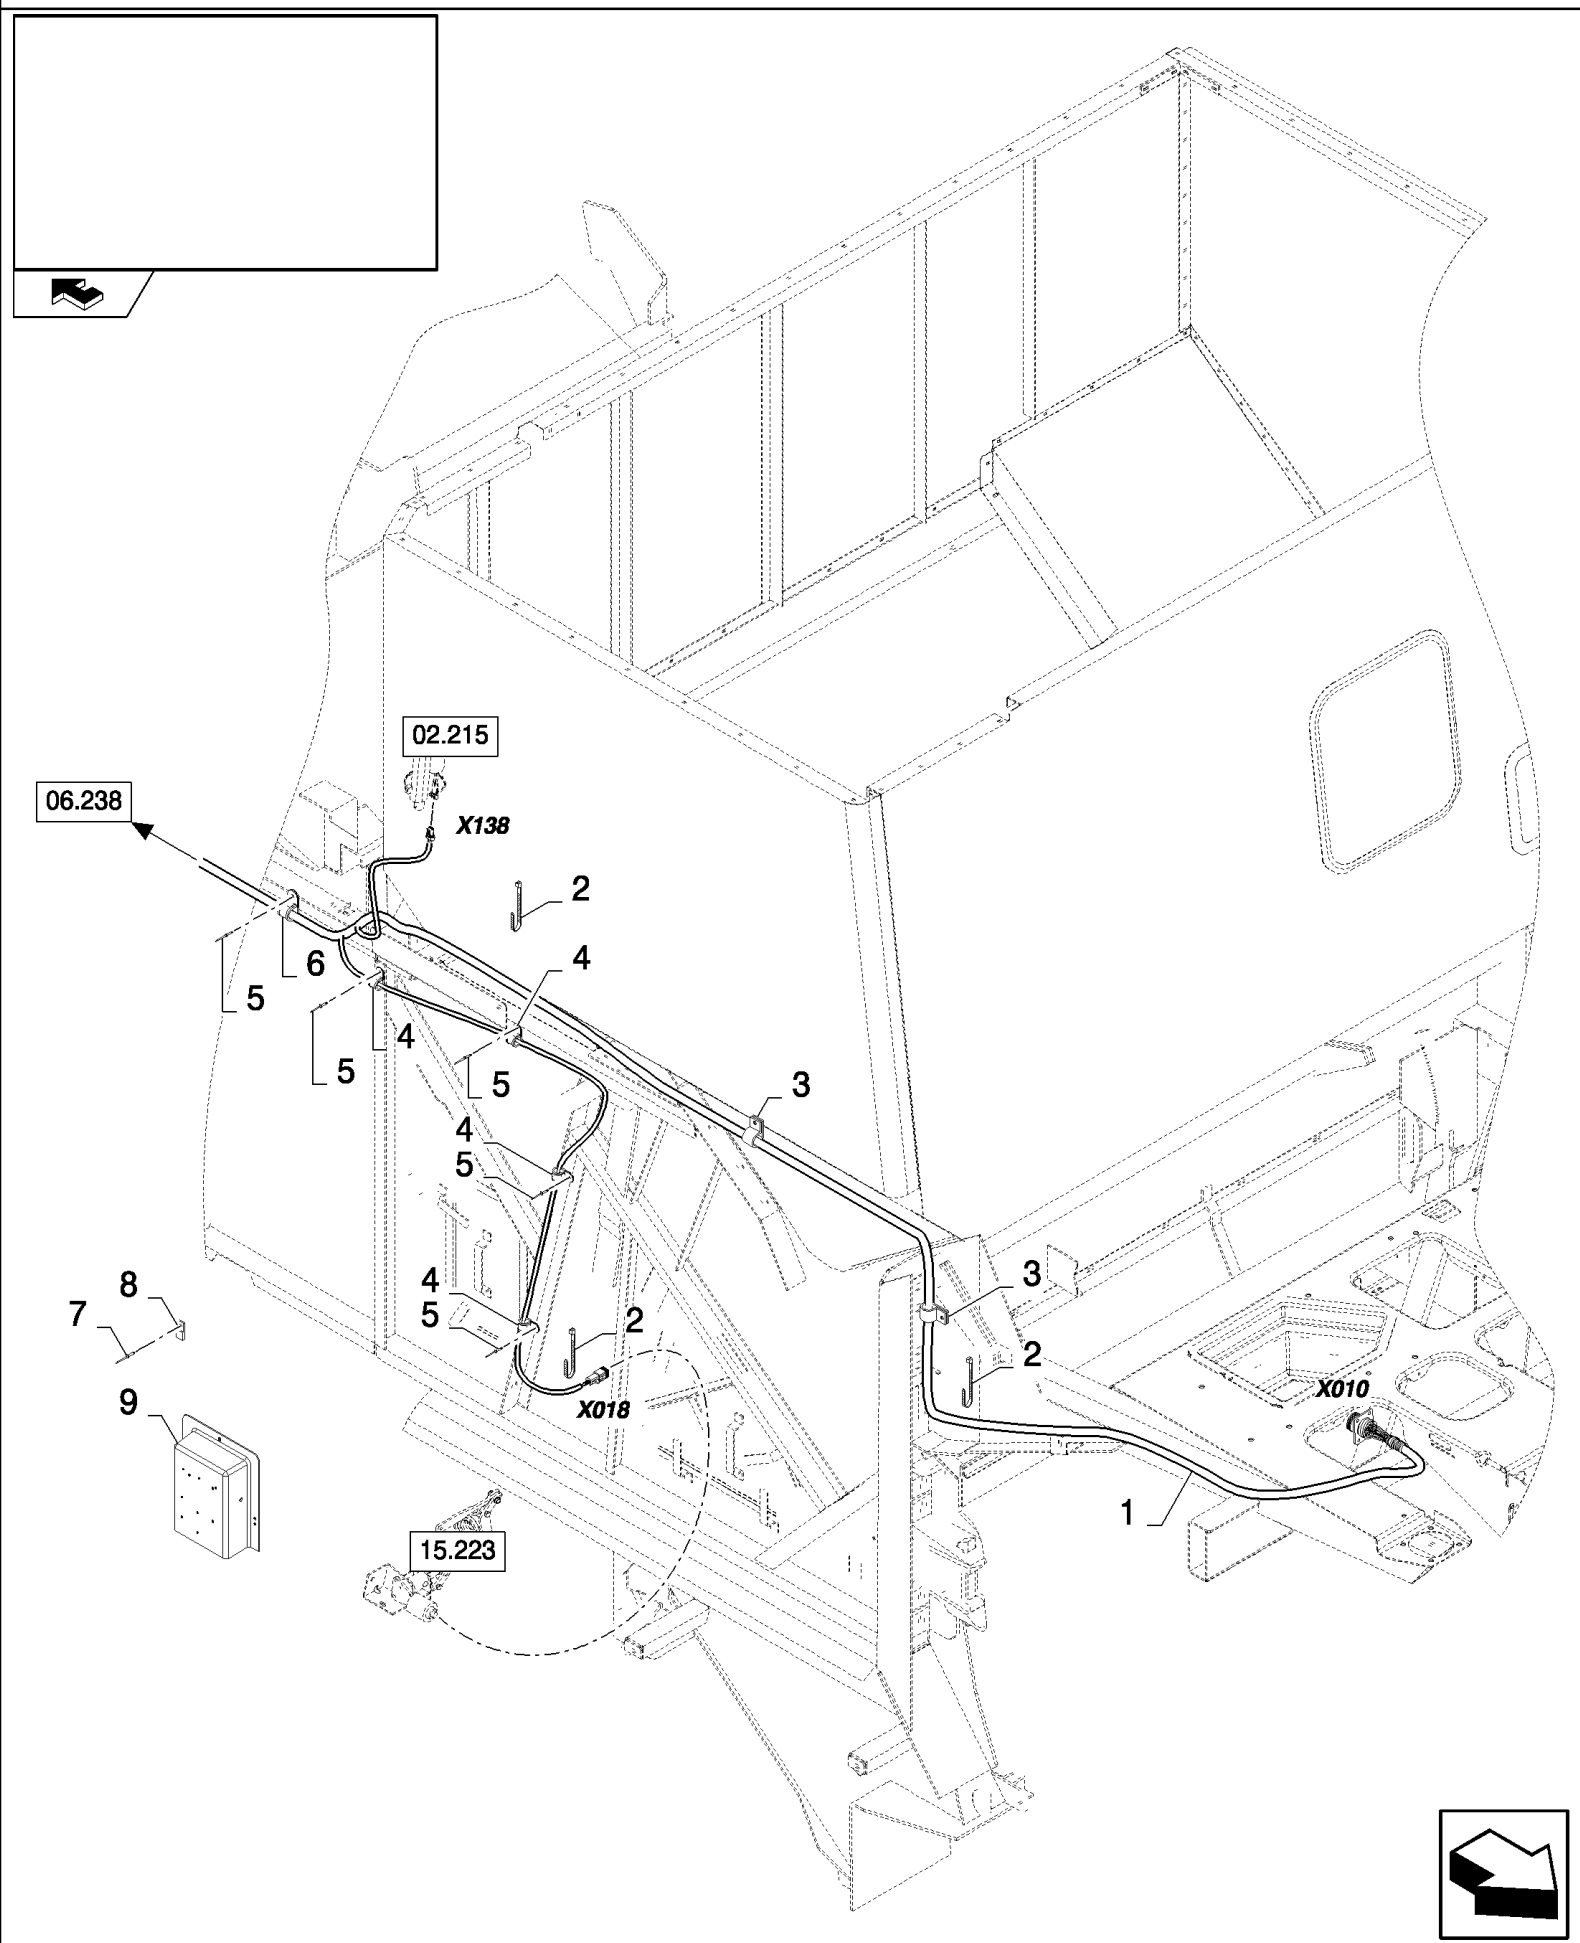

06.239(01) STRAW WALKER FRAME, ELECTRICAL COMPONENTS

06.239(01) STRAW WALKER FRAME, ELECTRICAL COMPONENTS

сылка	Номер детали	Кол-во	Описание
1	87396443	1	HARNES, WIRE, (7 to 9), SEE FIGURE 06.582
2	86566990	5	STRAP, CABLE,
3	9827902	4	CLAMP, 1", Insul, 3/8" Bolt,
4	84818442	5	CLAMP,
5	9512290	6	RIVET,
6	84818445	1	CLAMP,
7	445394	3	RIVET, Pop, M4.8 x 12.7,
8	84807267	3	CONNECTOR, WIRE,
9	84320490	1	RELAY,