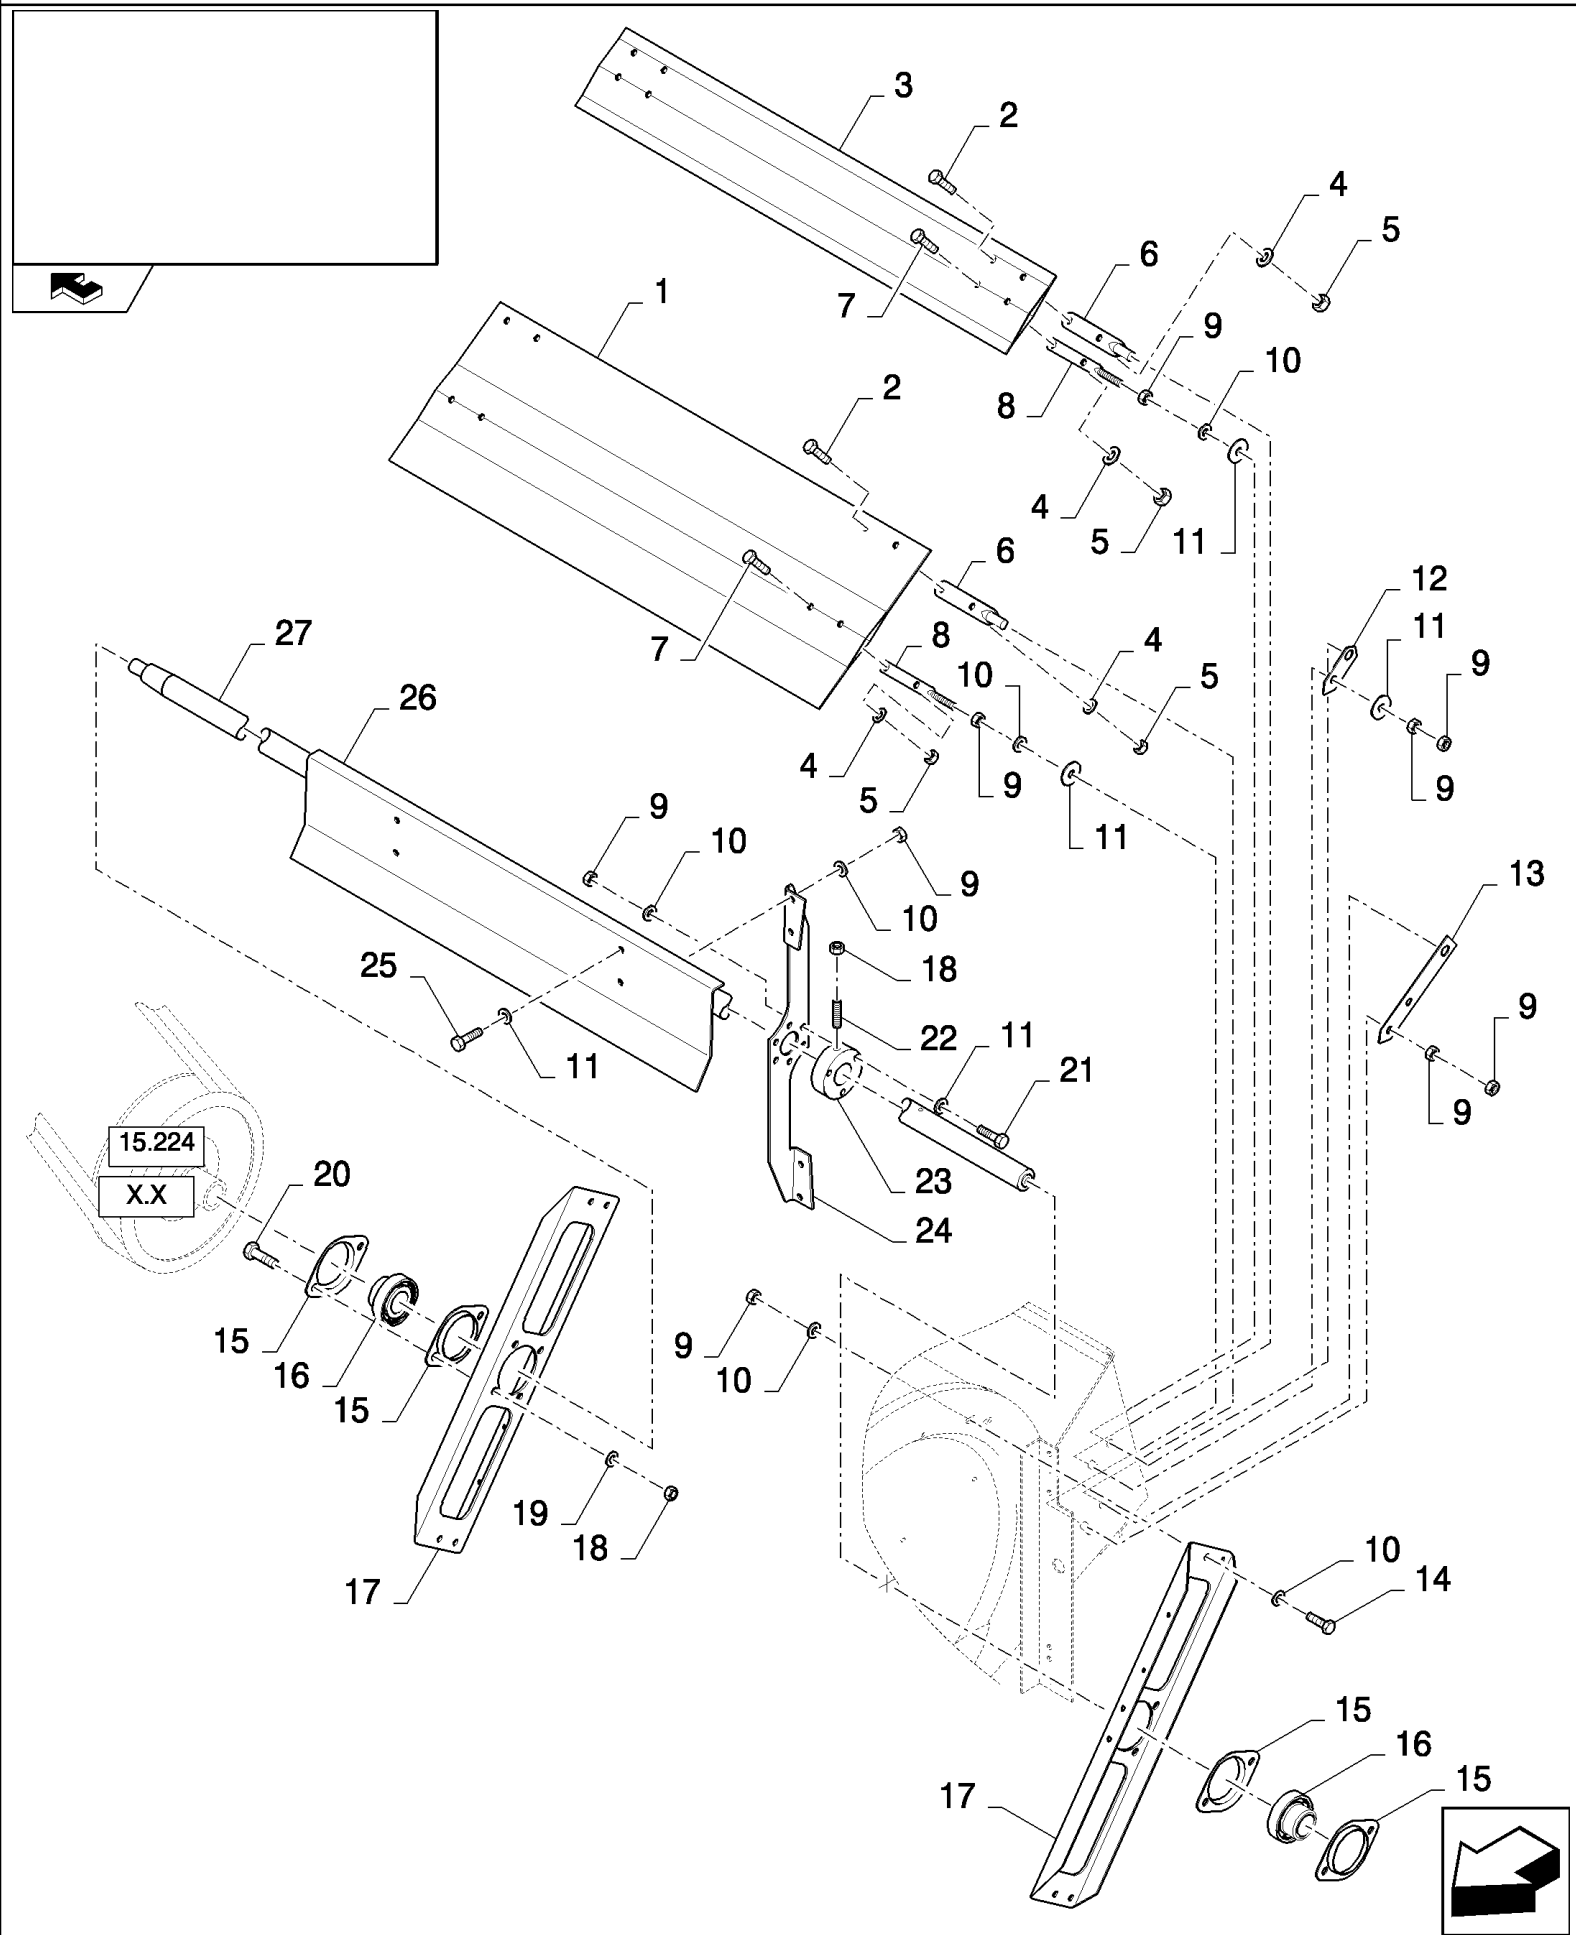

15.229(01) FAN, BLOWER AND GUIDES

15.229(01) FAN, BLOWER AND GUIDES

сылка	Номер детали	Кол-во	Описание
1	84022819	1	DEFLECTOR,
2	120100	8	BOLT, Hex, M6 x 20, 8.8,
3	84022805	1	DEFLECTOR,
4	322357	16	WASHER, SPRING, Belleville, M6,
5	9706755	16	NUT, M6, CI 8,
6	482006	4	SCREW,
7	86508568	8	BOLT, Hex, M6 x 16, 8.8,
8	340039	4	SCREW,
9	9706690	65	NUT, M8, CI 8,
10	322358	65	WASHER, SPRING, Belleville, M8,
11	140041	44	WASHER, M8 x 28 x 3,
12	484811	2	INDICATOR,
13	333383	2	INDICATOR,
14	120103	8	BOLT, Hex, M8 x 16, 8.8,
15	136978	4	FLANGE,
16	84814912	2	BEARING, BALL,
17	84433291	2	SUPPORT,
18	100016	7	NUT, M10, CI 8,
19	140045	4	WASHER, SPRING, Belleville, M10,
20	43138	4	BOLT, Hex, M10 x 20, 8.8, Full Thd,
21	43130	9	BOLT, Hex, M8 x 50, 8.8,
22	391136	3	SET SCREW, Hex Soc, M10 x 40, M8x40
23	80393985	3	HUB,
24	84031906	9	SUPPORT,
25	120104	36	BOLT, Hex, M8 x 20, 8.8,
26	84031907	6	BLADE,
27	84071760	1	SHAFT,