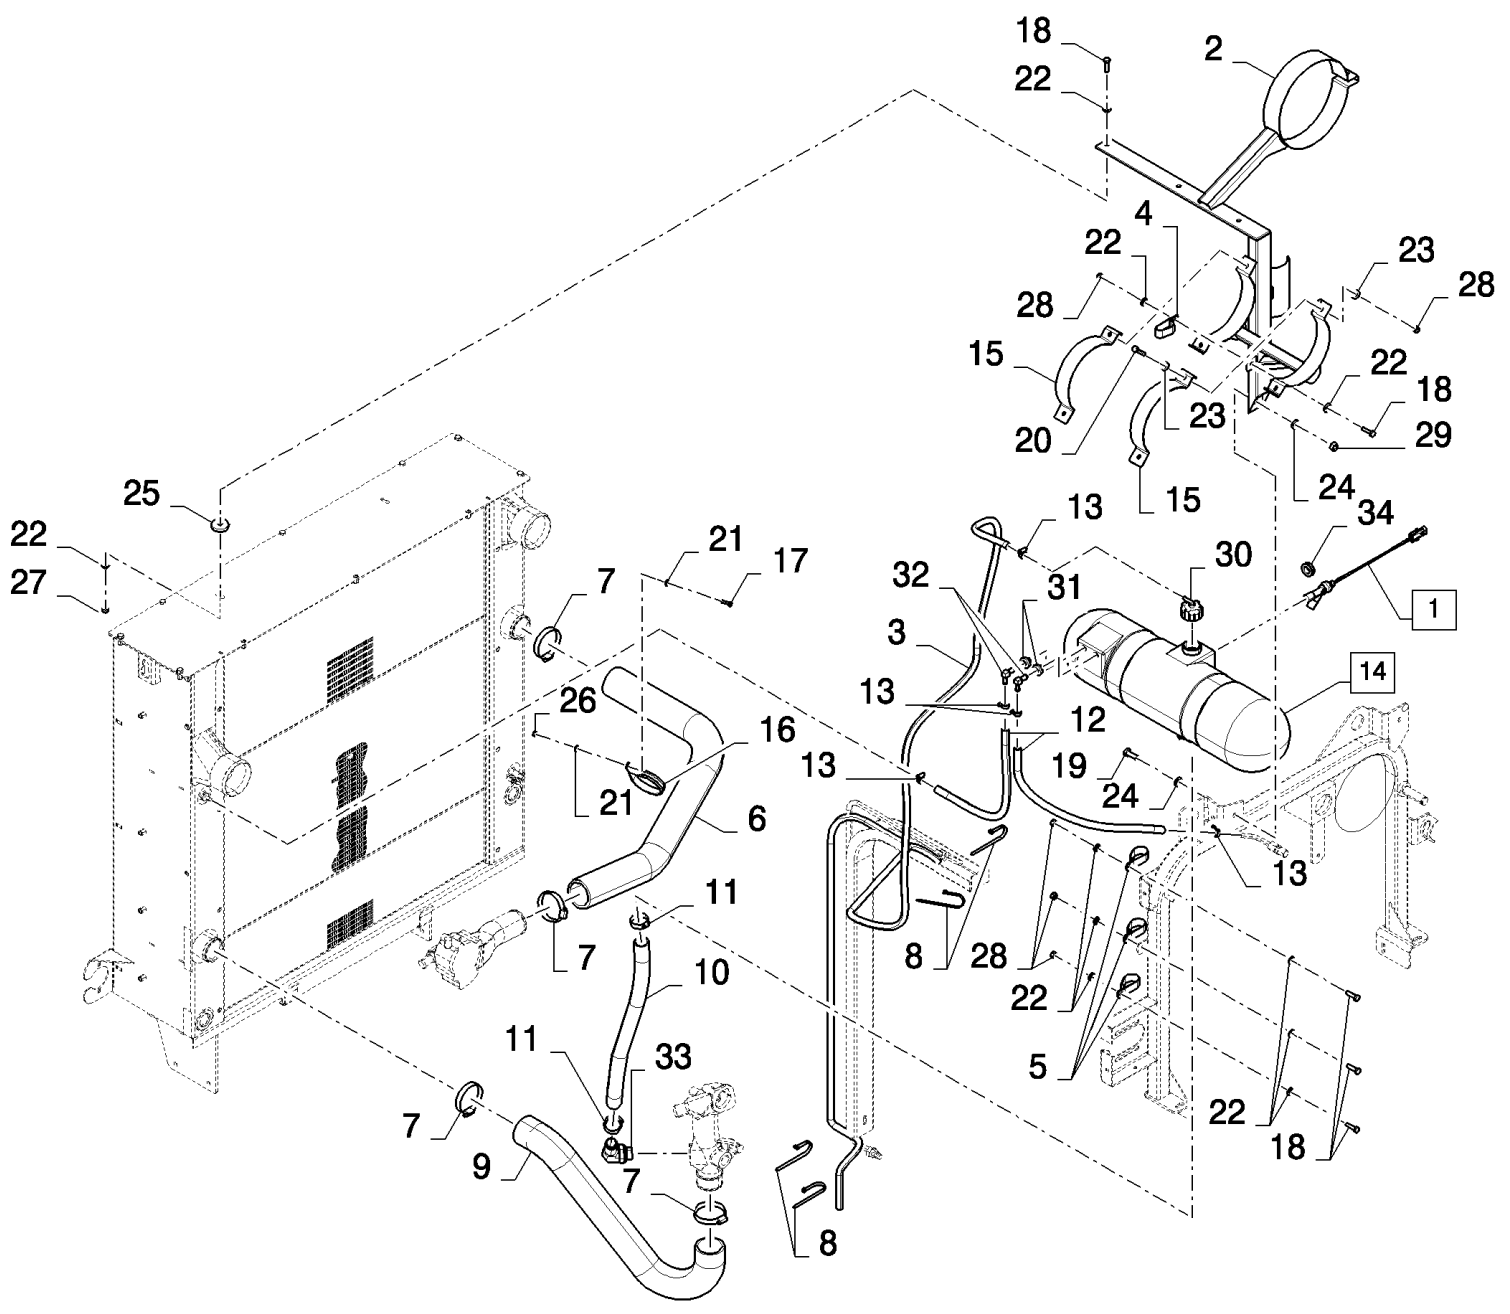

02.207(01) WATER CIRCUIT, SHUNT TANK

CS6090 COMBINE (9/06-) - Engine Equipment

02.207(01) WATER CIRCUIT, SHUNT TANK

сылка	Номер детали	Кол-во	Описание
1	87377459	1	SENSOR, (34)
2	84457855	1	SUPPORT,
3	400813	AR	HOSE, FLEXIBLE, L=3.5M
4	417412	1	CLAMP,
5	9513271	3	CLAMP,
6	84458345	1	HOSE, FLEXIBLE,
7	556701	4	CLAMP,
8	86566989	6	STRAP, CABLE,
9	84457835	1	HOSE, FLEXIBLE,
10	84459151	1	HOSE, FLEXIBLE,
11	382527	2	CLAMP, HOSE,
12	84000314	AR	HOSE, L=1.17M
13	913888	5	CLAMP, HOSE,
14	84452234	1	TANK, (30 to 32)
15	84076174	2	CLAMP,
16	84439045	1	CLAMP,
17	120100	1	BOLT, Hex, M6 x 20, 8.8,
18	43128	5	BOLT, Hex, M8 x 30, 8.8,
19	43140	1	BOLT, Hex, M10 x 30, 8.8, Full Thd,
20	43129	4	BOLT, Hex, M8 x 40, 8.8,
21	322357	2	WASHER, SPRING, Belleville, M6,
22	322358	10	WASHER, SPRING, Belleville, M8,
23	378243	8	WASHER, M8,
24	140045	2	WASHER, SPRING, Belleville, M10,
25	9507949	1	WASHER,
26	353308	1	NUT, LOCK, M6 x 1, CI 8,
27	9706690	1	NUT, M8, CI 8,
28	86629542	8	NUT, LOCK, M8 x 1.25, CI 8,
29	100016	1	NUT, M10, CI 8,
30	84072957	1	CAP,
31	86532842	1	BUSHING,
32	87050320	1	ELBOW,
33	87546092	1	FITTING,
34	122014	1	O-RING, -113, 70 Duro, .549" ID x .103" Thk, , ASN D560