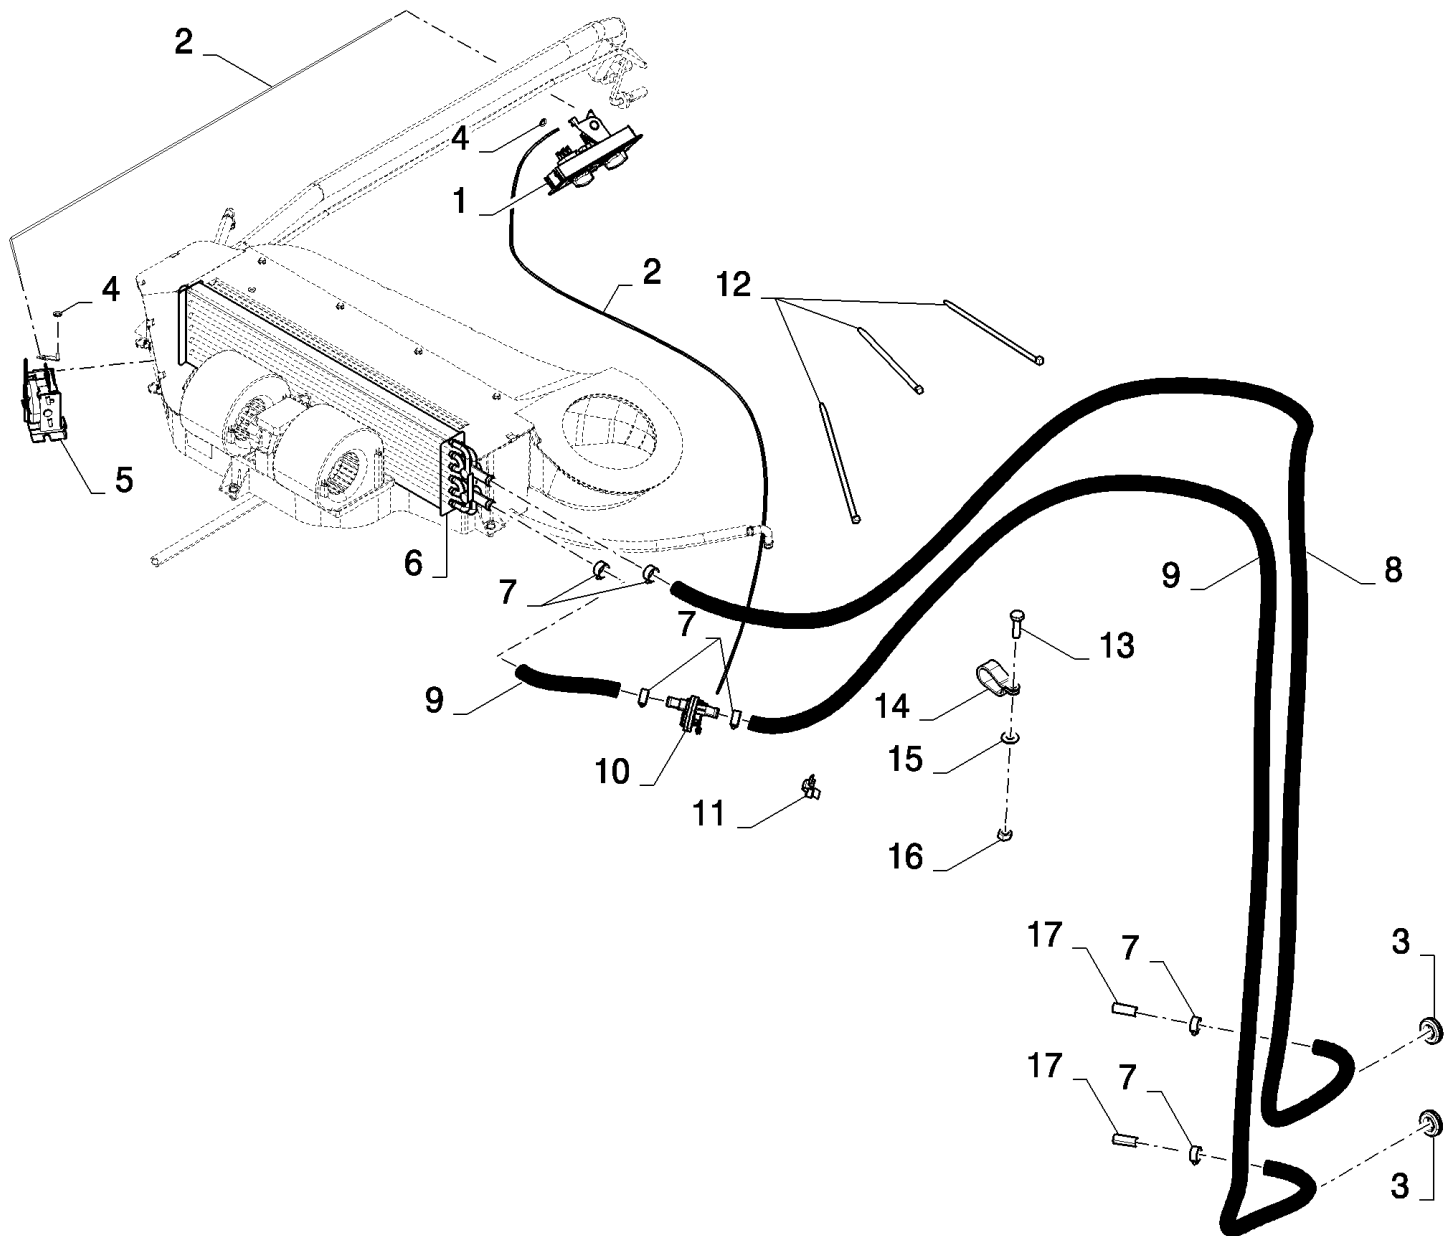

сылка	Номер детали	Кол-во	Описание
	87526036		DIA KIT, HARVESTER,
1	87354648	1	PANEL, CONTROL,
2	87383765	1	CABLE,
3	173011	2	GROMMET,
4	84819630	1	WASHER,
5	84814477	1	SWITCH, THERMOSTATIC,
6	84814478	1	COIL,
7	326082	6	CLAMP,
8	84607279	1	HOSE, L=3.2M
9	84607280	1	HOSE, L=3.2M
10	84607110	1	CONNECTOR, WIRE,
11	84807149	1	CLIP,
12	368582	3	STRAP,
13	120100	1	BOLT, Hex, M6 x 20, 8.8,
14	9513271	1	CLAMP,
15	322357	1	WASHER, SPRING, Belleville, M6,
16	9706755	1	NUT, M6, CI 8,
17	9994350	2	CONNECTOR, ELEC,