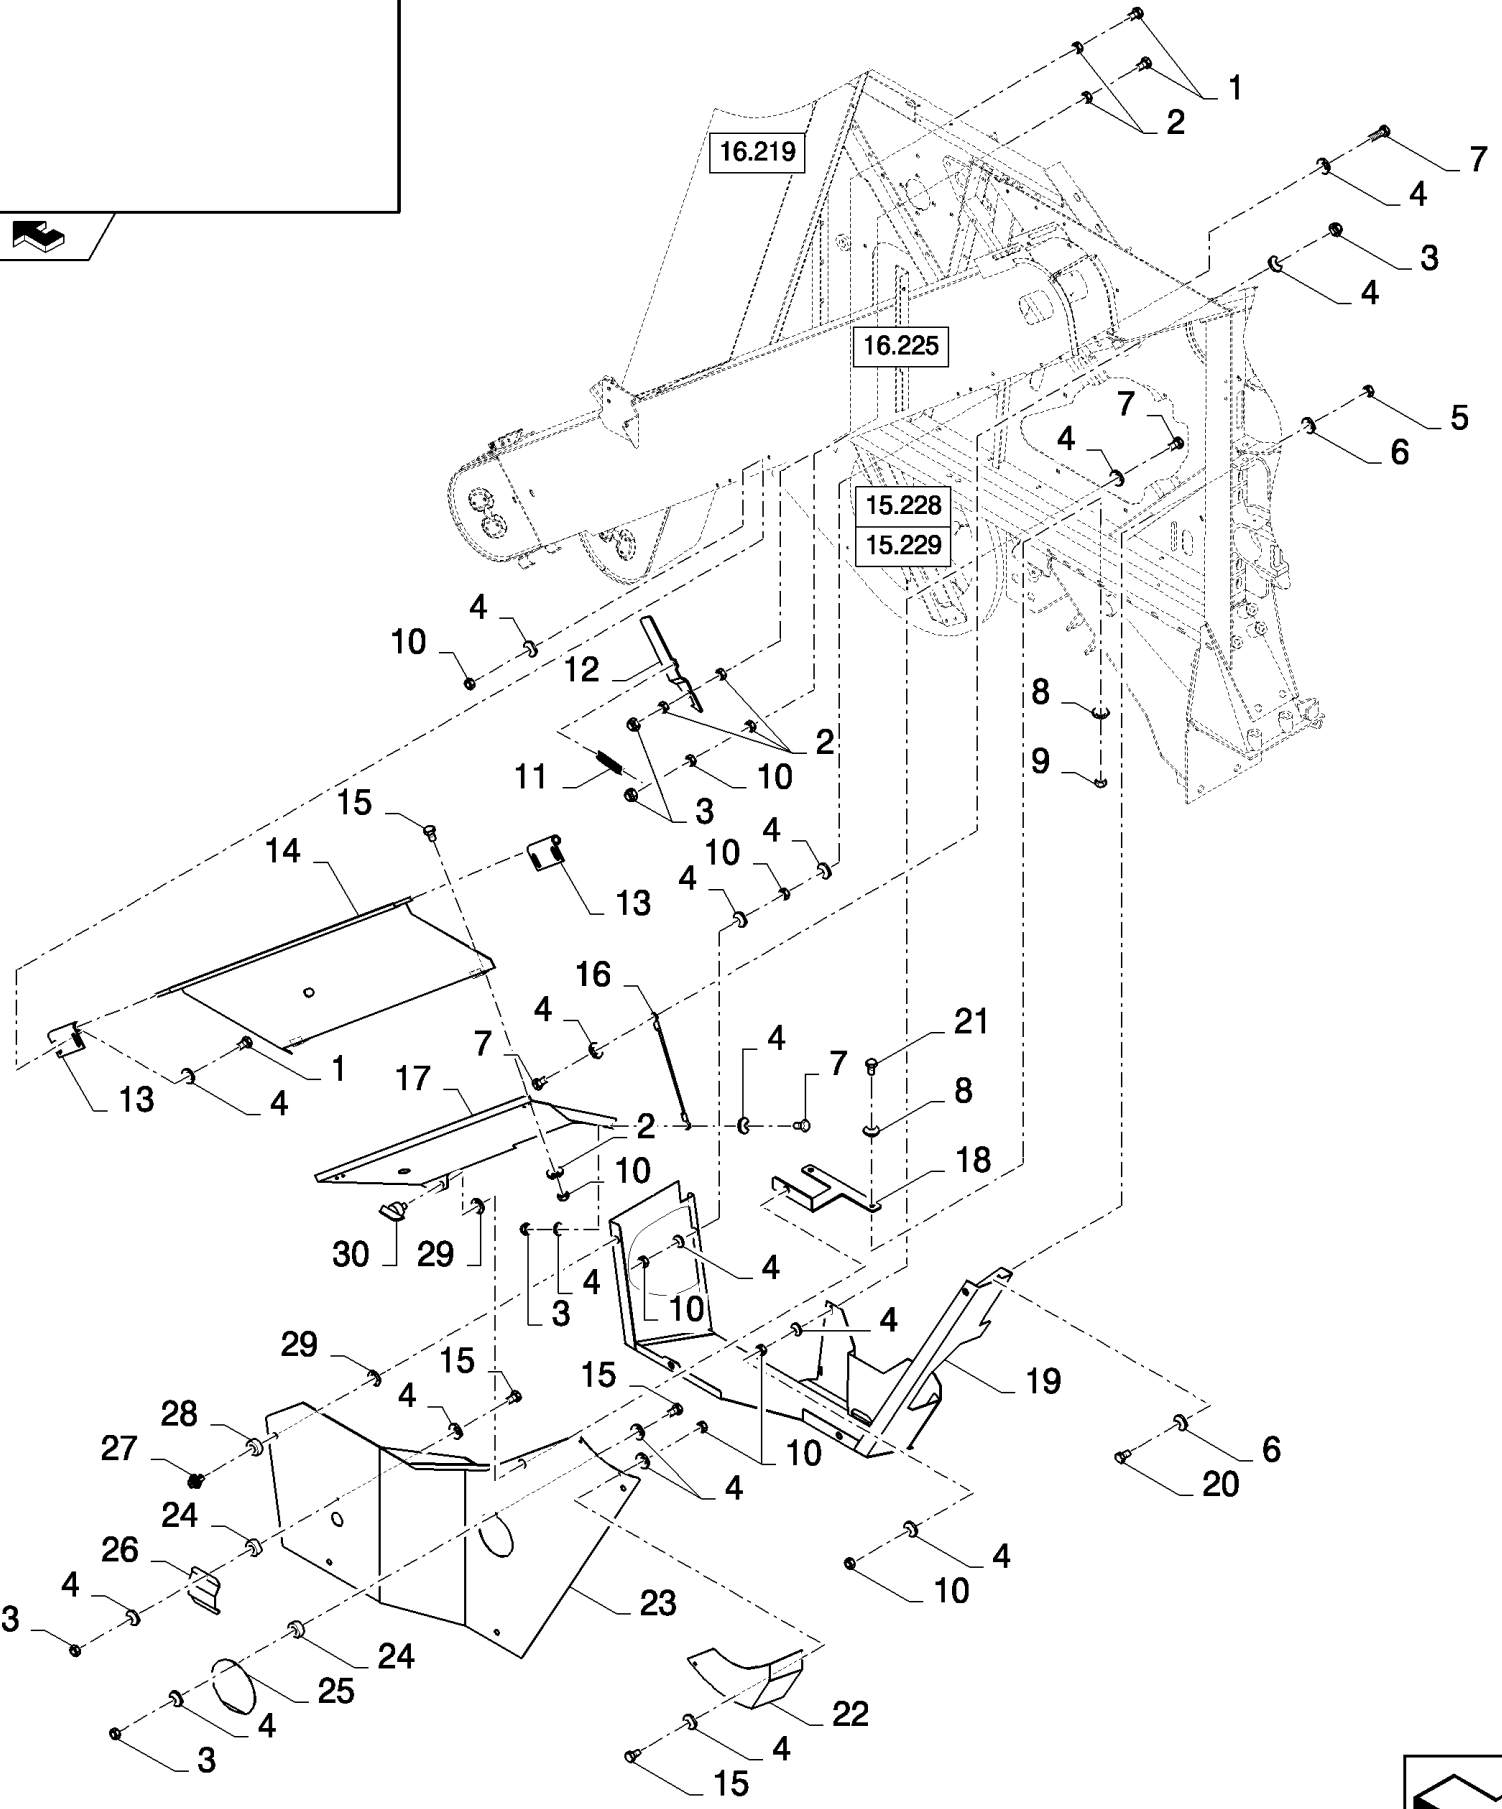

08.207(01) LOWER SHIELDS, RH

08.207(01) LOWER SHIELDS, RH

сылка	Номер детали	Кол-во	Описание
1	300506	6	BOLT, Hex, M6 x 25, 8.8, , FOR CL6060 AND CS6060 Hillside ONLY
1	86977786	6	BOLT, Hex, M6 x 25, 8.8, , FOR CS6050, CS6070, CS6080, CS6090 ONLY
2	322357	9	WASHER, SPRING, Belleville, M6,
3	353308	AR	NUT, LOCK, M6 x 1, CI 8,
4	412649	AR	WASHER, SPRING, Belleville, M6,
5	9706690	2	NUT, M8, CI 8, , FOR CL6060 AND CS6060 Hillside ONLY
6	322358	4	WASHER, SPRING, Belleville, M8, , FOR CL6060 AND CS6060 Hillside ONLY
7	120100	7	BOLT, Hex, M6 x 20, 8.8,
8	140045	4	WASHER, SPRING, Belleville, M10,
9	100016	2	NUT, M10, CI 8,
10	9706755	AR	NUT, M6, CI 8,
11	338713	1	SPRING,
12	84432889	1	BRACKET,
13	84989131	2	HINGE,
14	84989124	1	PLATE,
15	86508568	AR	BOLT, Hex, M6 x 16, 8.8,
16	84440516	1	CHAIN,
17	84452610	1	PLATE,
18	84989110	1	PLATE,
19	84457040	1	PLATE, , FOR CL6060 AND CS6060 Hillside ONLY
19	84461238	1	PLATE, , FOR CS6050, CS6070, CS6080, CS6090 ONLY
20	43127	2	BOLT, Hex, M8 x 25, 8.8, , FOR CL6060 AND CS6060 Hillside ONLY
21	43140	2	BOLT, Hex, M10 x 30, 8.8, Full Thd,
22	84437696	1	PLATE, , FOR CL6060 AND CS6060 Hillside ONLY
23	84461238	1	PLATE, , FOR CS6050, CS6070, CS6080, CS6090 ONLY
23	84452611	1	PLATE, , FOR CL6060 AND CS6060 Hillside ONLY
24	86588450	2	WASHER, M6,
25	84437160	1	COVER,
26	84437668	1	COVER,
27	89514603	AR	LOCK,
28	86511324	AR	WASHER, M12 x 24 x 2.5,
29	9514605	AR	RING, LOCKING, 12MM
30	9831581	1	LOCK,