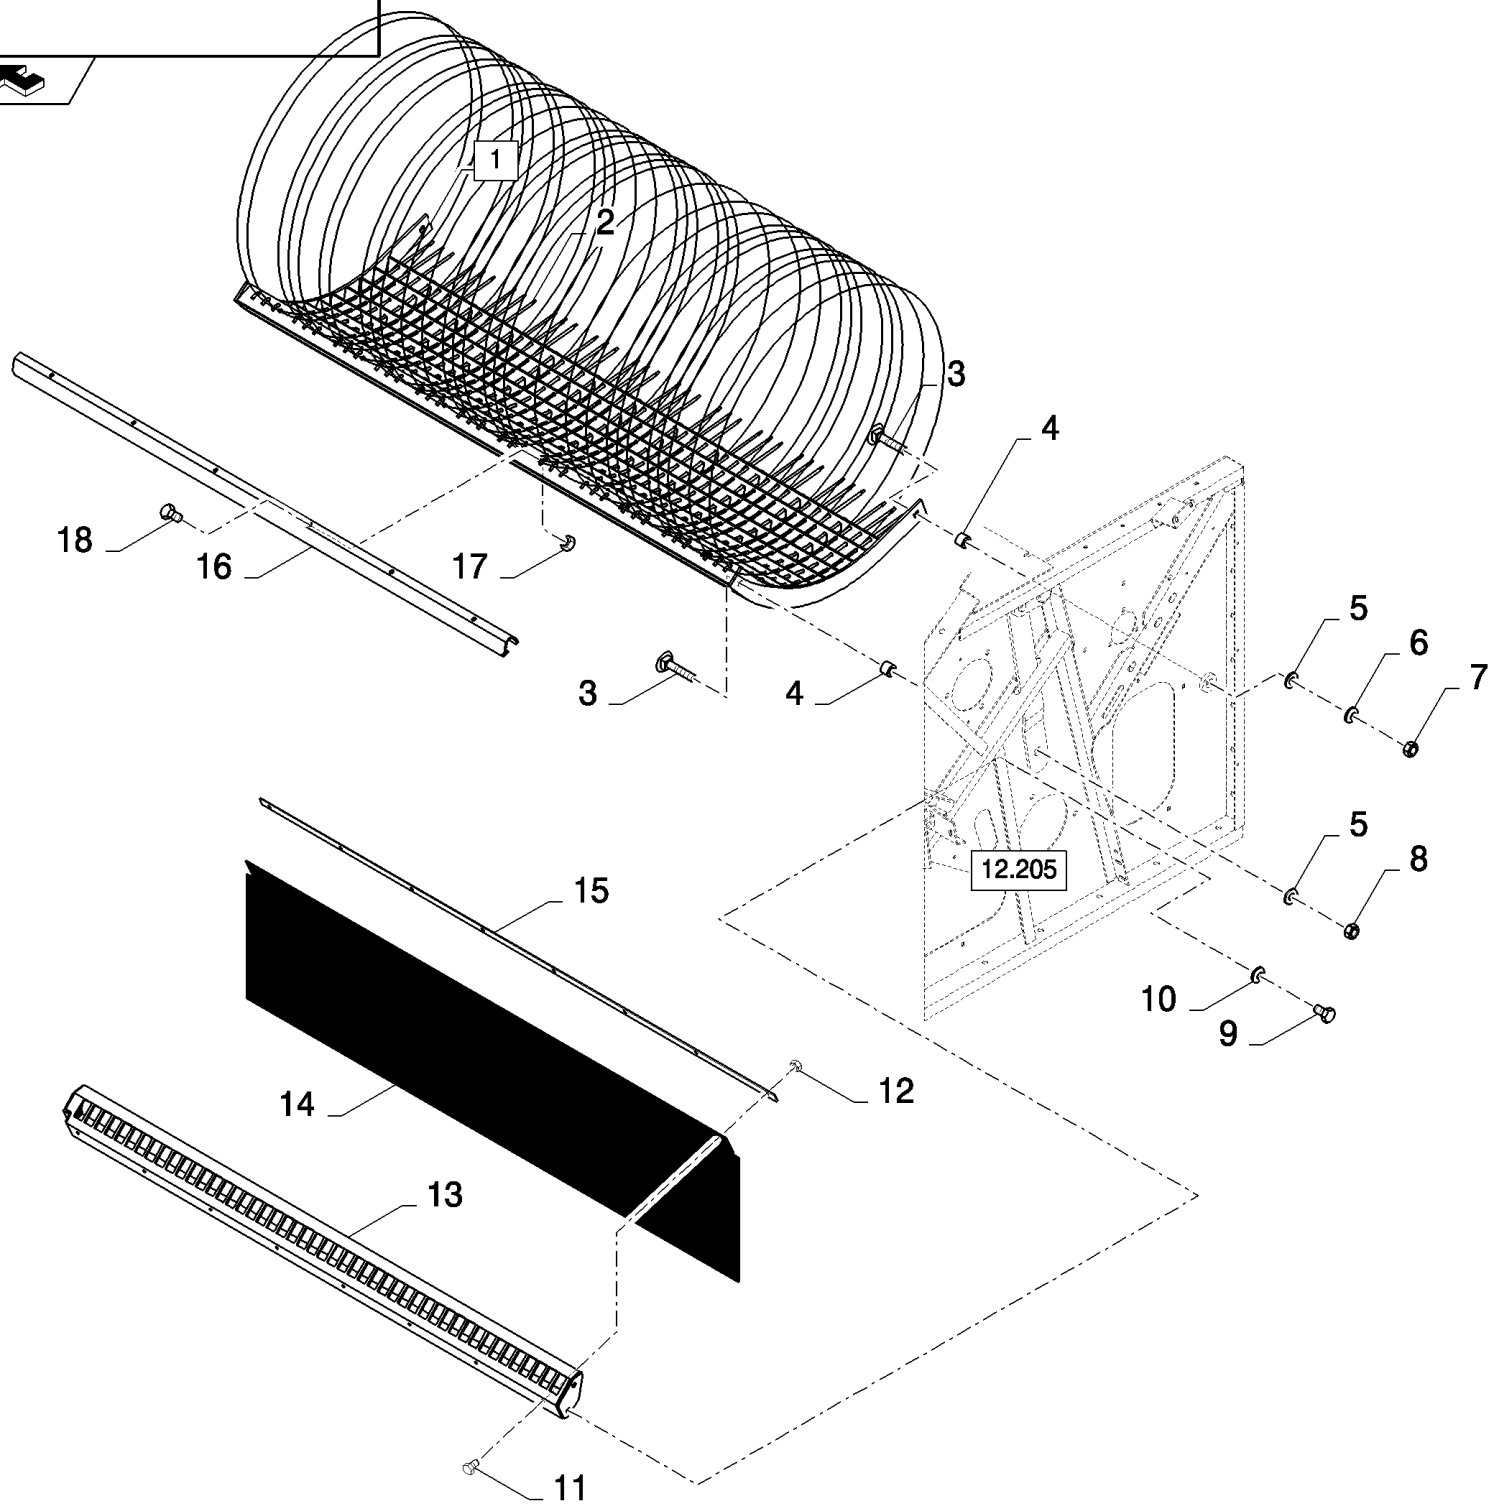

14.207(01) CONCAVE, ROTARY SEPARATOR

CS6090 COMBINE (9/06-) - Threshing

14.207(01) CONCAVE, ROTARY SEPARATOR

сылка	Номер детали	Кол-во	Описание
1	84431236	1	CONCAVE, (2)
2	84011227	36	WIRE,
3	328754	4	BOLT, CARRIAGE, Short NK, M12 x 40, CI8.8, Full Thd,
4	84073698	4	BUSHING,
5	543043	4	WASHER, 13MM
6	140046	2	WASHER, SPRING, Belleville, M12,
7	9706685	2	NUT, M12, CI 8,
8	100038	2	NUT, LOCK, M12 x 1.75, CI 8,
9	43138	4	BOLT, Hex, M10 x 20, 8.8, Full Thd,
10	140045	4	WASHER, SPRING, Belleville, M10,
11	86508568	8	BOLT, Hex, M6 x 16, 8.8,
12	353308	8	NUT, LOCK, M6 x 1, CI 8,
13	84072239	1	GRILLE,
14	84073686	1	CANVAS,
15	84073695	1	PLATE, FIXING,
16	84073696	1	PROFILE,
17	86629542	6	NUT, LOCK, M8 x 1.25, CI 8,
18	120061	6	BOLT, Hex, M8 x 60, 8.8,