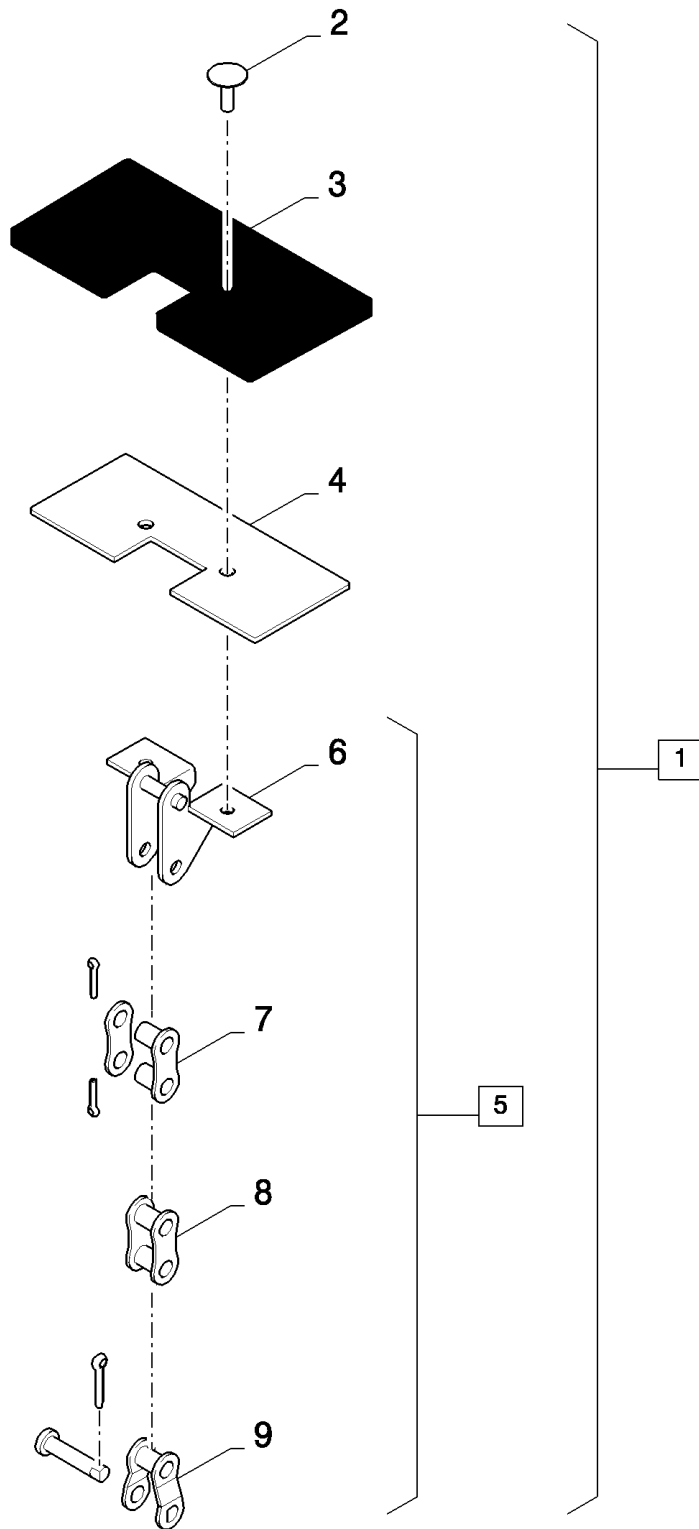

16.224(01) TAILINGS ELEVATORS, CHAIN

сылка	Номер детали	Кол-во	Описание
1	84980082	1	CHAIN, (2 to 9)
2	84004839	46	RIVET, Rivet
3	84005086	23	PAD, RUBBER,
4	84018671	23	SUPPORT,
5	84981579	1	CHAIN, (6 to 9)
6	84017435	23	LINK, CONNECTING,
7	40241	43	LINK, CONNECTING,
8	86595253	66	LINK, CHAIN,
9	40242	3	LINK, OFFSET,