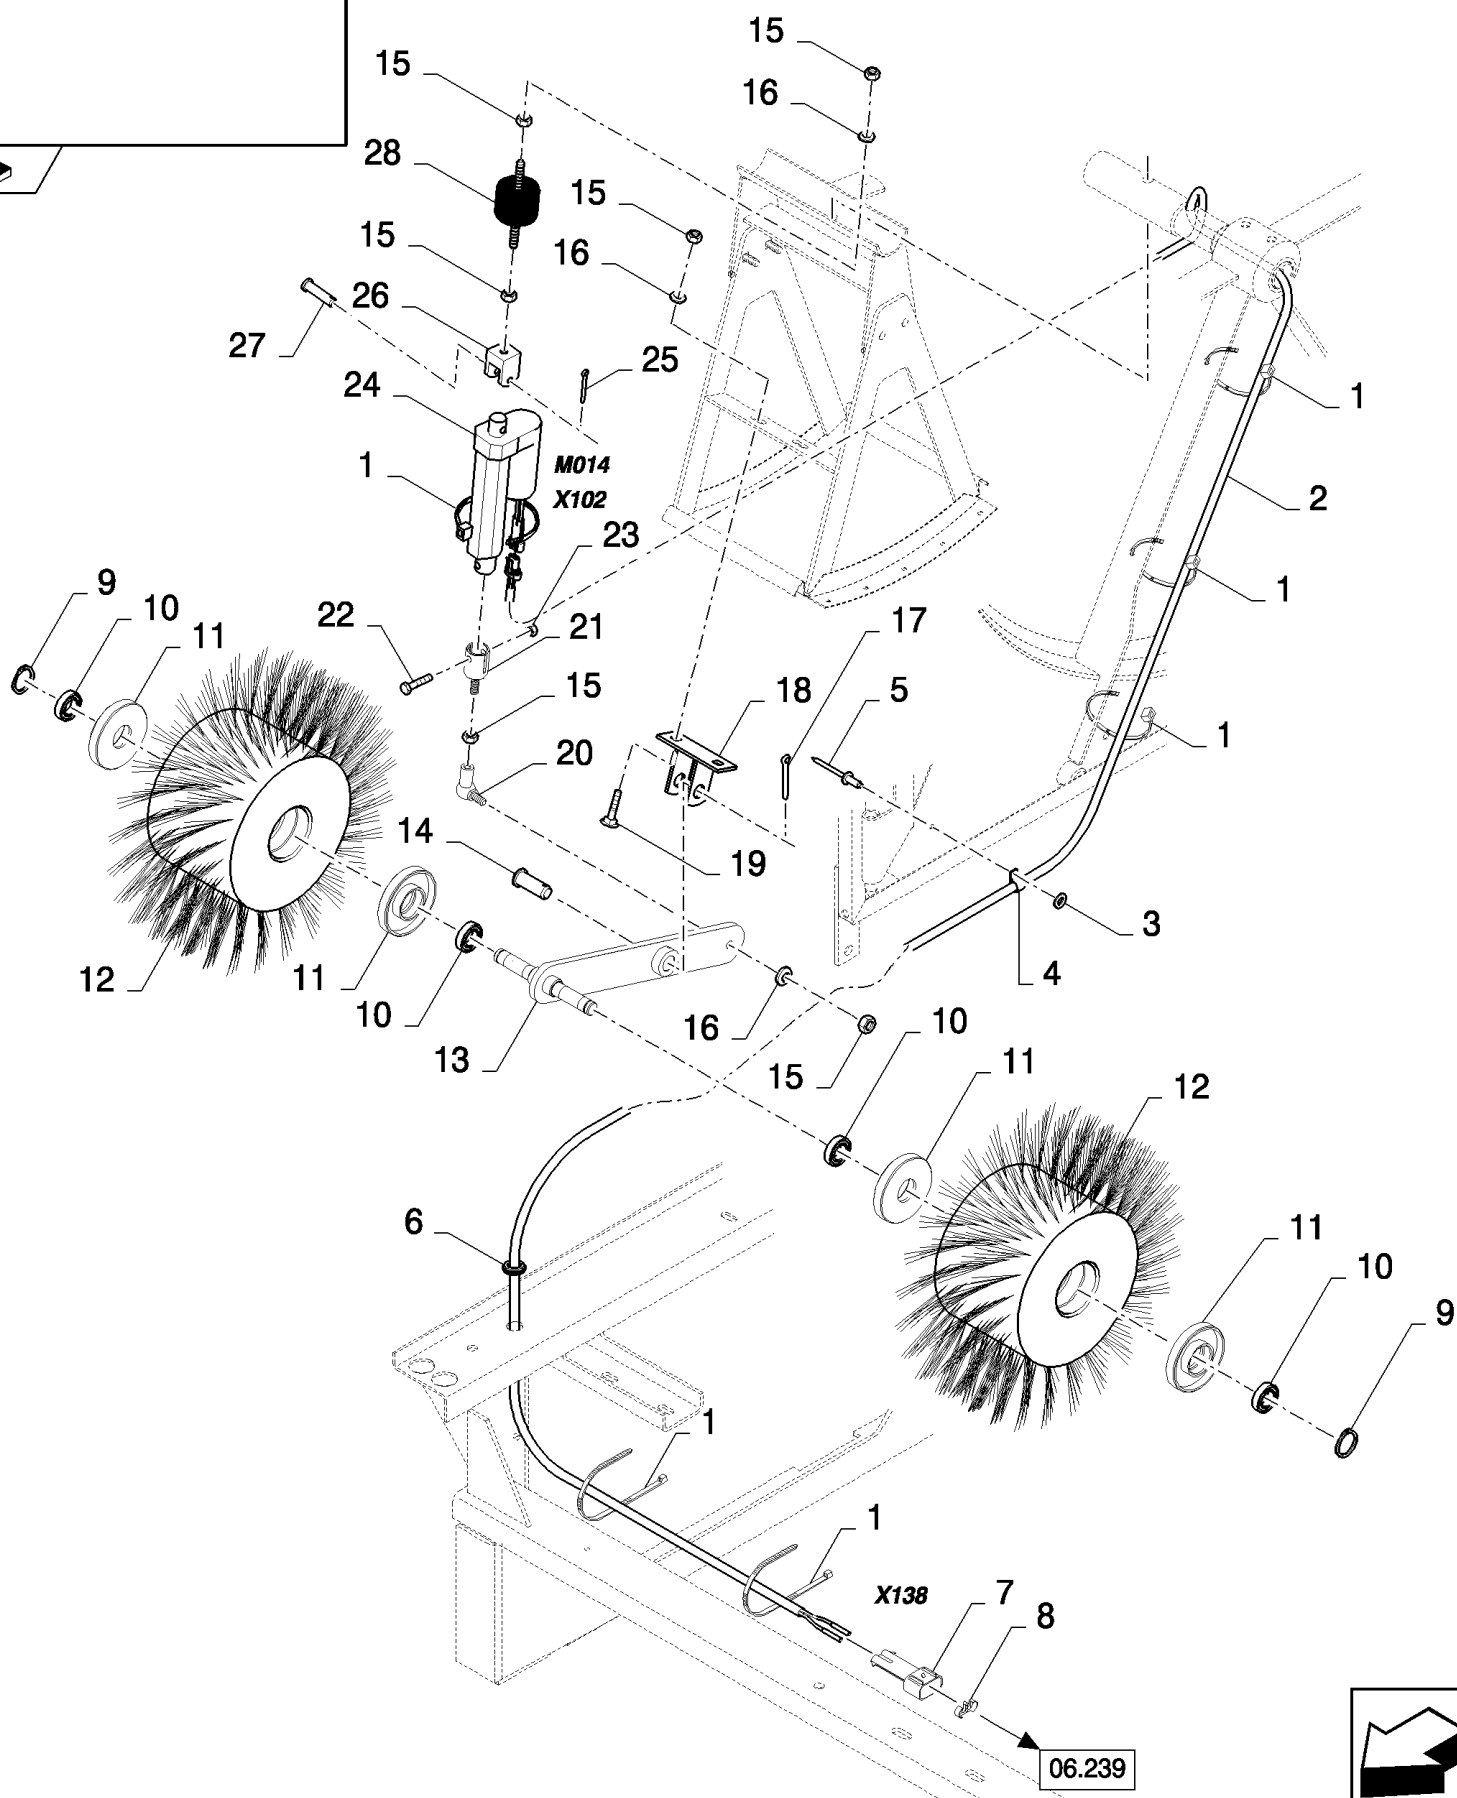

02.215(01) BRUSH IN DUST SCREEN

CS6090 COMBINE (9/06-) - Engine Equipment

02.215(01) BRUSH IN DUST SCREEN

сылка	Номер детали	Кол-во	Описание
1	86566989	6	STRAP, CABLE,
2	84437301	1	HARNESS, WIRE, , SEE FIGURE 06.526
3	9824326	1	WASHER, M5, 5MM
4	9507807	1	CLAMP,
5	9512290	1	RIVET, Rivet
6	411809	1	GROMMET,
7	84074630	1	CONNECTOR, WIRE,
8	86500166	1	PLUG,
9	301615	2	RING, SNAP,
10	9815813	4	BEARING ASSY,
11	84437302	4	HOUSING, BEARING,
12	84449076	2	BRUSH,
13	84449090	1	LEVER,
14	84072127	1	PIN,
15	9706690	7	NUT, M8, CI 8,
16	322358	4	WASHER, SPRING, Belleville, M8,
17	130007	1	PIN, SPLIT (COTTER), M4 x 25,
18	84071754	1	SUPPORT,
19	86507486	2	BOLT, CARRIAGE, Short NK, M8 x 20, CI8.8, Full Thd,
20	412439	1	BALL JOINT,
21	84071712	1	CLEVIS,
22	86977789	1	BOLT, Hex, M6 x 35, 8.8,
23	353308	1	NUT, LOCK, M6 x 1, CI 8,
24	84440048	1	ACTUATOR, , SEE FIGURE 06.701
25	86977785	1	PIN, SPLIT (COTTER), M1.6 x 20,
26	84026054	1	SUPPORT,
27	376876	1	PIN, CLEVIS, M6 x 30,
28	393802	1	SHOCK ABSORBER,