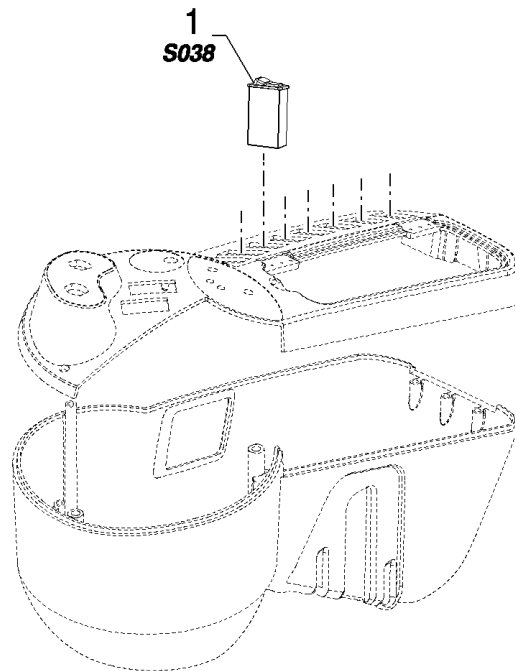

06.207(01) RIGHT HAND CONSOLE

сылка	Номер детали	Кол-во	Описание
1	82014977	2	SWITCH, M8x25
2	84320658	1	SWITCH, DRUM VARIATOR
3	84320659	1	SWITCH, FAN VARIATOR
4	9819758	3	KNOB,
5	84320654	1	SWITCH, SAFETY ON THE ROAD
6	84807276	7	COVER,
7	84320427	1	ARMREST,
8	84441102	2	HINGE,
9	335315	4	GROMMET,
10	84441761	12	SCREW,
11	84320426	1	BOX,
12	84320422	1	HOUSING,
13	9835804	6	SCREW,
14	84441100	1	HINGE,
15	9706690	4	NUT, M8, CI 8,
16	322358	4	WASHER, SPRING, Belleville, M8,
17	84077817	1	BOARD, PRINTED CIRCUIT,
18	385683	3	BOLT, Hex, M4 x 10, 8.8, Full Thd,
19	412477	2	SCREW, Cross Oval Hd, M4 x 25, M4x25
20	300580	2	SCREW, Hex Flat Hd, M6 x 16, 4.8, M6x16
21	86508568	4	BOLT, Hex, M6 x 16, 8.8,
22	43127	4	BOLT, Hex, M8 x 25, 8.8,
23	84440905	1	PLATE,
24	84320423	1	HOUSING,
25	84443568	1	SUPPORT,
26	89990474	1	ASH TRAY,
27	591182	4	BAND,
28	87370098	1	HARNESS, WIRE,
29	84320660	1	SWITCH, REEL SYN, SEE FIGURE 06.576
30	84806859	1	SWITCH, 4 WHEEL DRIVE
31	84320655	1	SWITCH, SPREADPLATES
32	84400442	1	SWITCH, VERTICAL KNIFE