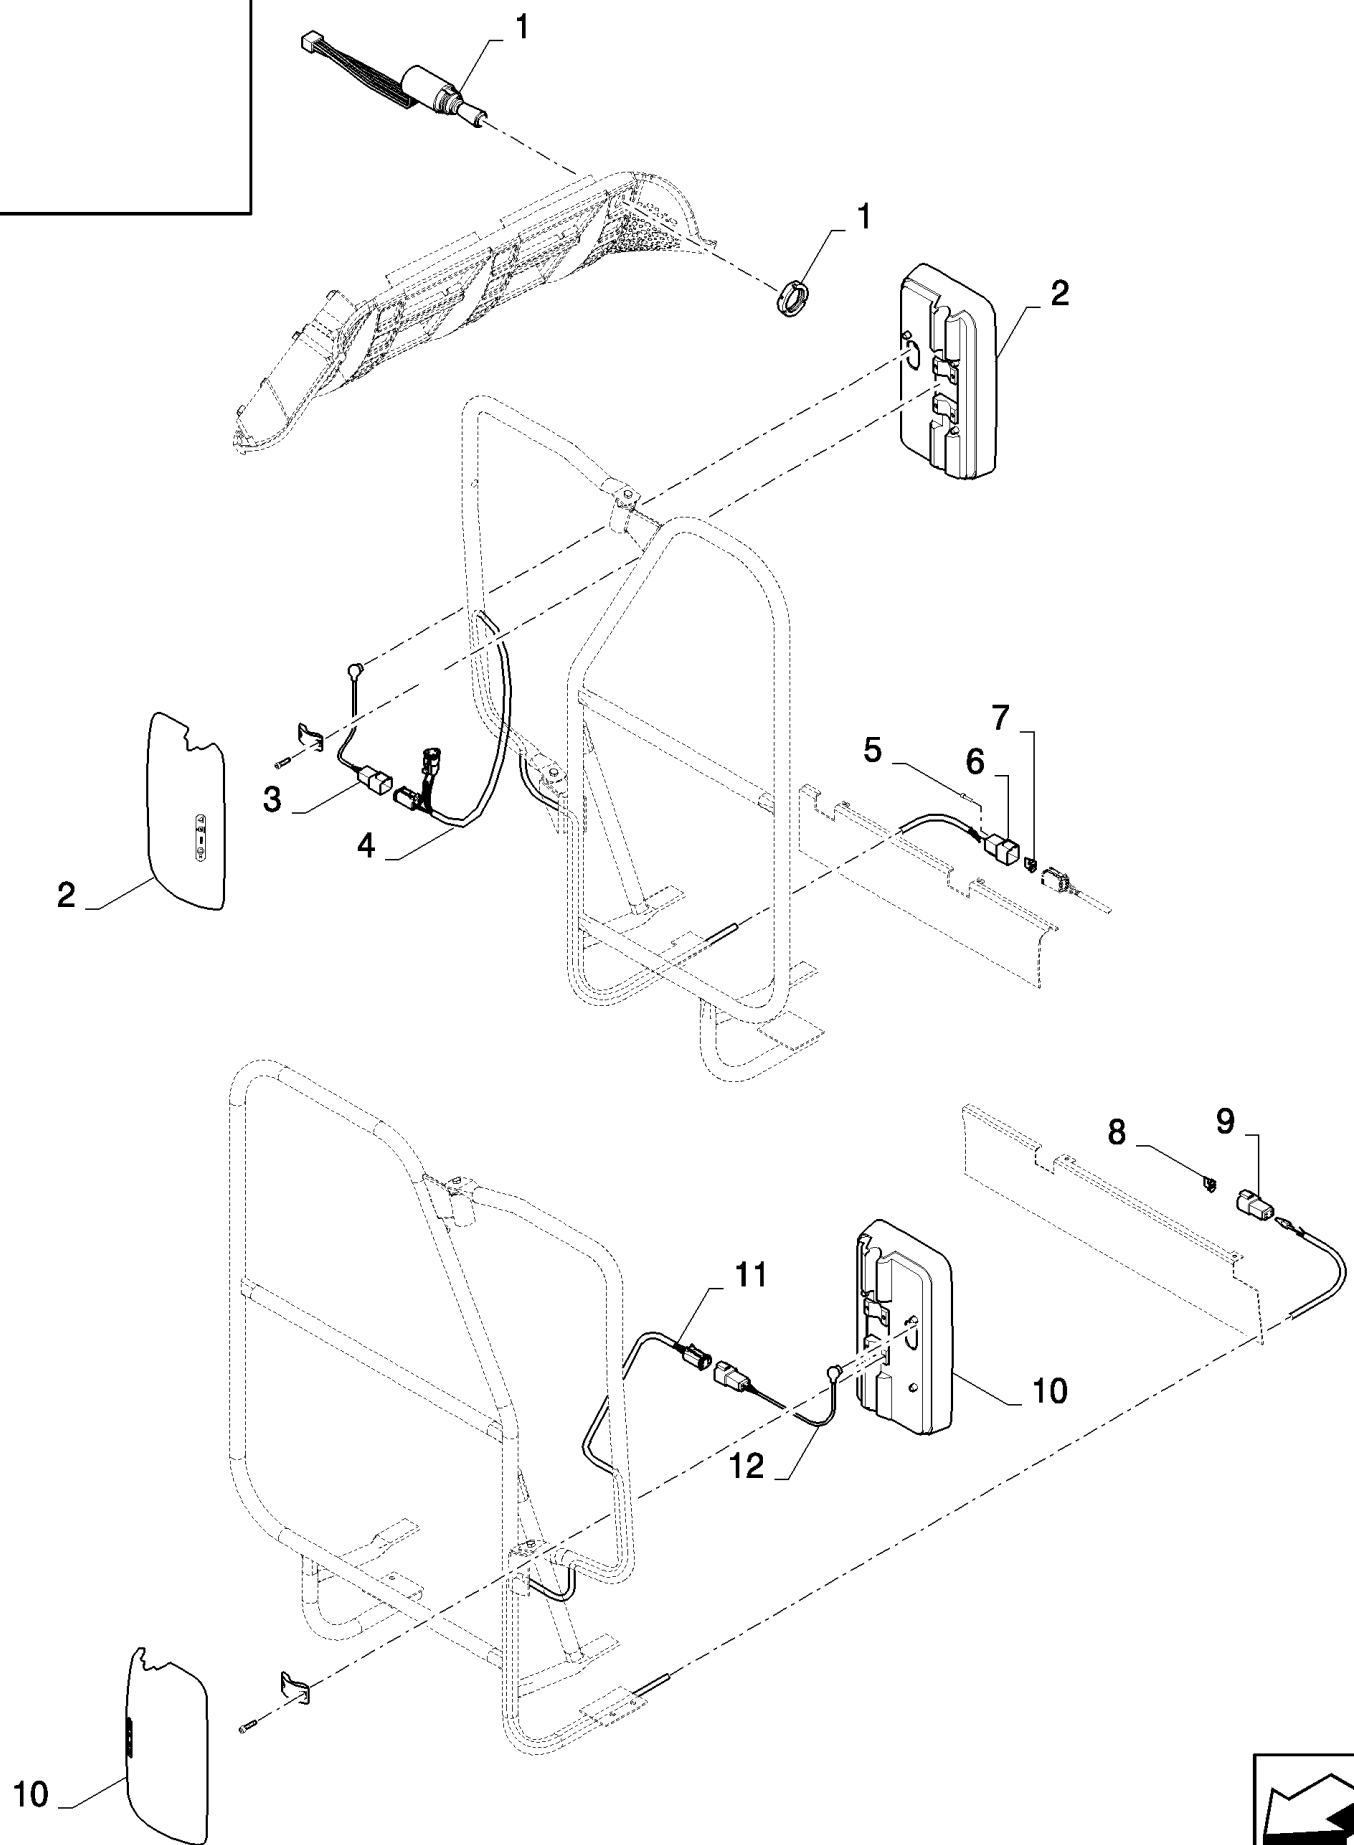

18.84085953(01) REMOTE CONTROLLED MIRRORS

18.84085953(01) REMOTE CONTROLLED MIRRORS

сылка	Номер детали	Кол-во	Описание
	84085953		DIA KIT, HARVESTER,
1	84400393	1	SWITCH,
2	84059852	1	MIRROR, RH,
3	84441145	2	HARNESS, WIRE,
4	84441116	1	HARNESS, WIRE,
5	84068583	2	PLUG,
6	84074642	1	CONNECTOR, WIRE,
7	89861378	1	PLUG,
8	9861376	1	CONNECTOR, WIRE,
9	84074636	1	CONNECTOR, WIRE,
10	84059851	1	MIRROR, LH,
11	84441135	1	HARNESS, WIRE,