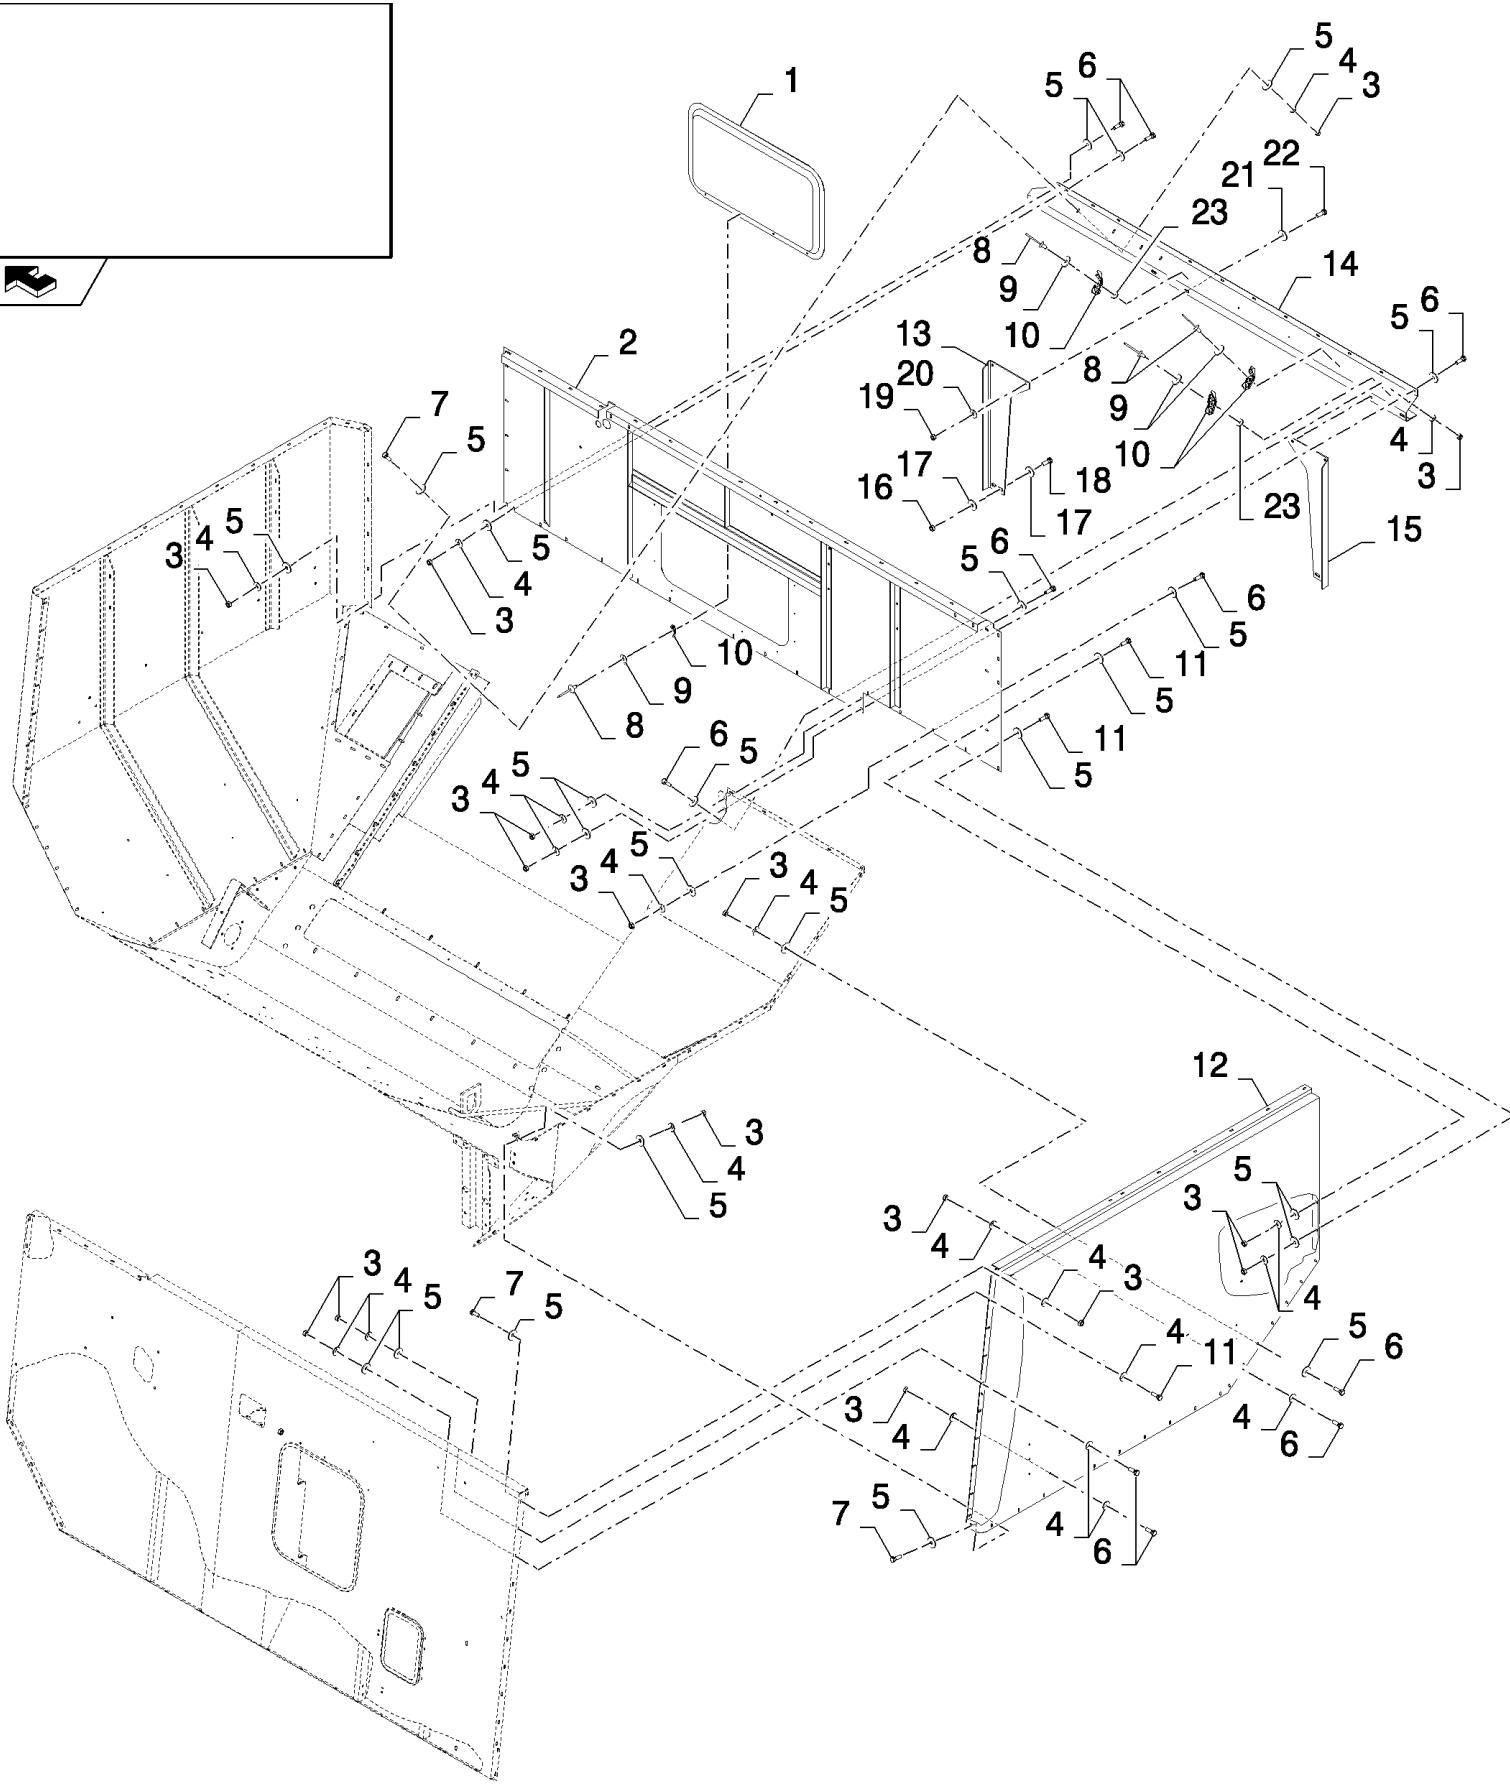

16.218(01) GRAINTANK

сылка	Номер детали	Кол-во	Описание
1	87367447	1	COVER,
2	87368279	1	PLATE,
3	9706755	60	NUT, M6, CI 8, , BSN C563
3	9706755	45	NUT, M6, CI 8, , ASN D564
4	412649	72	WASHER, SPRING, Belleville, M6, , BSN C563
4	412649	63	WASHER, SPRING, Belleville, M6, , ASN D564
5	140040	104	WASHER, M6 x 22 x 2, , BSN C563
5	140040	67	WASHER, M6 x 22 x 2, , ASN D564
6	86508568	35	BOLT, Hex, M6 x 16, 8.8, , BSN C563
6	86508568	23	BOLT, Hex, M6 x 16, 8.8, , ASN D564
7	120100	16	BOLT, Hex, M6 x 20, 8.8,
8	446453	16	RIVET,
9	362785	16	WASHER,
10	362786	16	FASTENER,
11	86977786	9	BOLT, Hex, M6 x 25, 8.8,
12	84982576	1	PANEL, SIDE, LH
13	84980256	1	SUPPORT,
14	84980250	1	SUPPORT,
15	84980255	1	SUPPORT,
16	9706685	4	NUT, M12, CI 8,
17	394630	8	WASHER,
18	300389	4	BOLT, Hex, M12 x 35, 8.8, Full Thd,
19	140045	4	WASHER, SPRING, Belleville, M10,
20	100016	4	NUT, M10, CI 8,
21	140042	4	WASHER, M10 x 34 x 3, , BSN C543
21	140045	4	WASHER, SPRING, Belleville, M10, , ASN D544
22	43140	4	BOLT, Hex, M10 x 30, 8.8, Full Thd,
23	335872	2	WASHER,