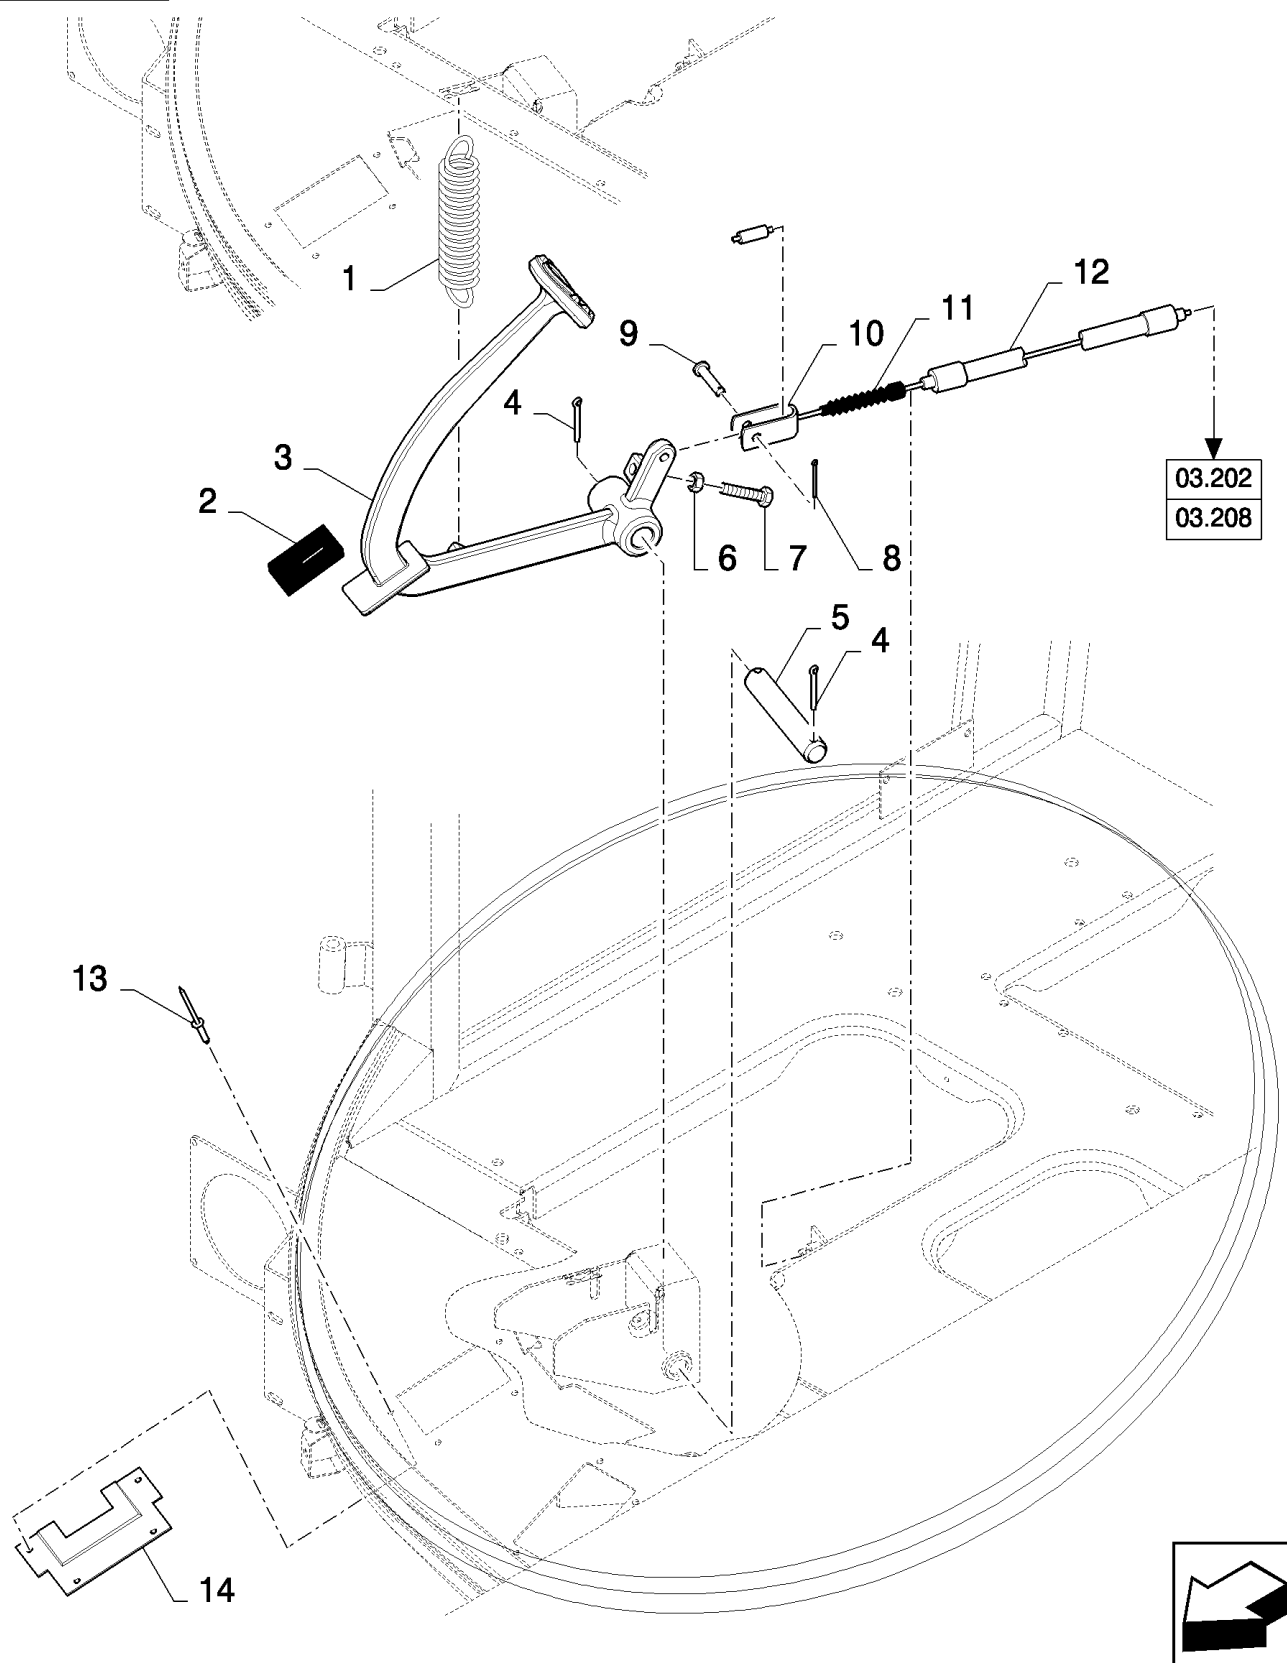

03.207(01) DIFFERENTIAL LOCK CONTROL

03.207(01) DIFFERENTIAL LOCK CONTROL

сылка	Номер детали	Кол-во	Описание
1	9811656	1	SPRING,
2	89839853	1	ELEMENT, SEALING,
3	84807196	1	PEDAL,
4	412685	2	PIN, SPLIT (COTTER), M4 x 32,
5	390066	1	PIN,
6	9706690	1	NUT, M8, CI 8,
7	43128	1	BOLT, Hex, M8 x 30, 8.8,
8	86977785	1	PIN, SPLIT (COTTER), M1.6 x 20,
9	376876	1	PIN, CLEVIS, M6 x 30,
10	388340	1	YOKE,
11	427705	1	COVER,
12	9503174	1	CABLE,
13	425519	4	RIVET,
14	9819825	1	COVER,