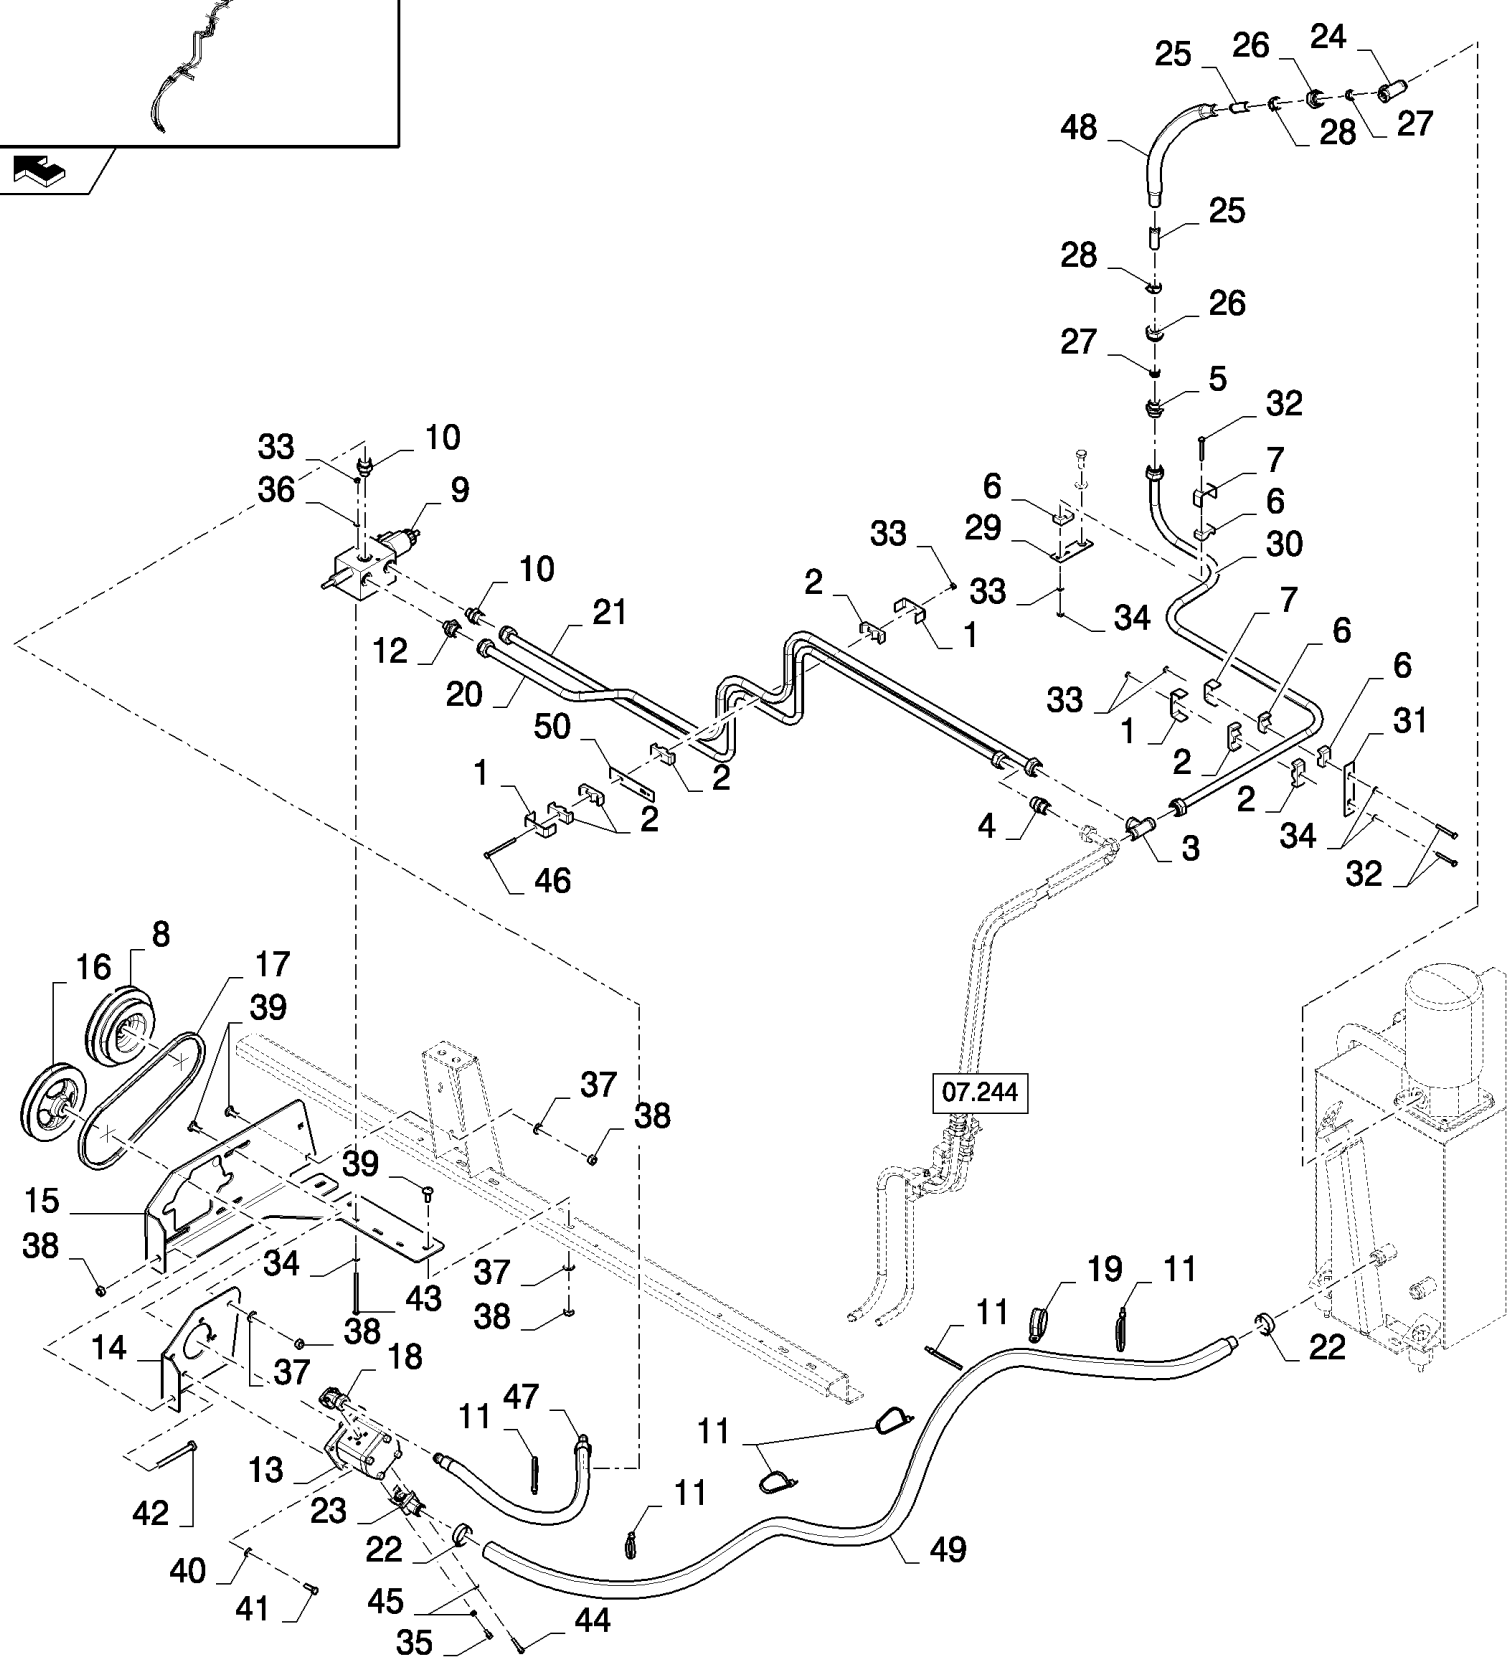

07.243(01) HYDRAULIC REEL DRIVE

07.243(01) HYDRAULIC REEL DRIVE

сылка	Номер детали	Кол-во	Описание
1	84814948	3	SUPPORT,
2	430356	6	CLAMP,
3	379431	1	CONNECTION, 3 WAY,
4	335174	1	CONNECTOR, HYD.,
5	335173	1	CONNECTOR, HYD.,
6	433007	4	CLAMP,
7	433100	2	SUPPORT,
8	87323482	1	PULLEY,
9	84444581	1	VALVE, HYDRAULIC, , NO SUBPARTS YET AVAILABLE
10	394372	2	CONNECTOR, HYD.,
11	396718	6	STRAP,
12	394373	1	CONNECTOR, HYD.,
13	87340938	1	PUMP, HYDRAULIC, , NO SUBPARTS YET AVAILABLE
14	87324033	1	BRACKET,
15	87324306	1	SUPPORT,
16	87324411	1	PULLEY,
17	754165	1	
18	337208	1	ELBOW,
19	455556	1	CLAMP,
20	87364728	1	TUBE, HYD, , BSN C563
20	87392090	1	TUBE, HYD, , ASN D564
21	87389989	1	TUBE, HYD, , BSN C563
21	87364732	1	TUBE, HYD, , ASN D564
22	382527	2	CLAMP, HOSE,
23	450594	1	ELBOW,
24	84042442	1	CONNECTION, 3 WAY,
25	84012346	2	TUBE,
26	335170	2	NUT,
27	335168	2	FERRULE,
28	326082	2	CLAMP,
29	84007699	1	PLATE, COVER,
30	87364730	1	TUBE, HYD,
31	919316	1	SUPPORT,
32	120056	3	BOLT, Hex, M6 x 50, 8.8,
33	9706755	6	NUT, M6, CI 8,
34	86588450	5	WASHER, M6,
35	120229	2	SCREW, Hex Soc Hd, M6 x 20, 8.8,
36	322357	2	WASHER, SPRING, Belleville, M6,
37	140045	8	WASHER, SPRING, Belleville, M10,
38	100016	10	NUT, M10, CI 8,
39	86633356	8	BOLT, CARRIAGE, Short NK, M10 x 25, CI8.8, Full Thd,
40	322358	4	WASHER, SPRING, Belleville, M8,
41	43127	4	BOLT, Hex, M8 x 25, 8.8,
42	360296	1	BOLT, Hex, M10 x 100, 8.8, Full Thd,
43	412499	2	BOLT, Hex, M6 x 100, 8.8, Full Thd,