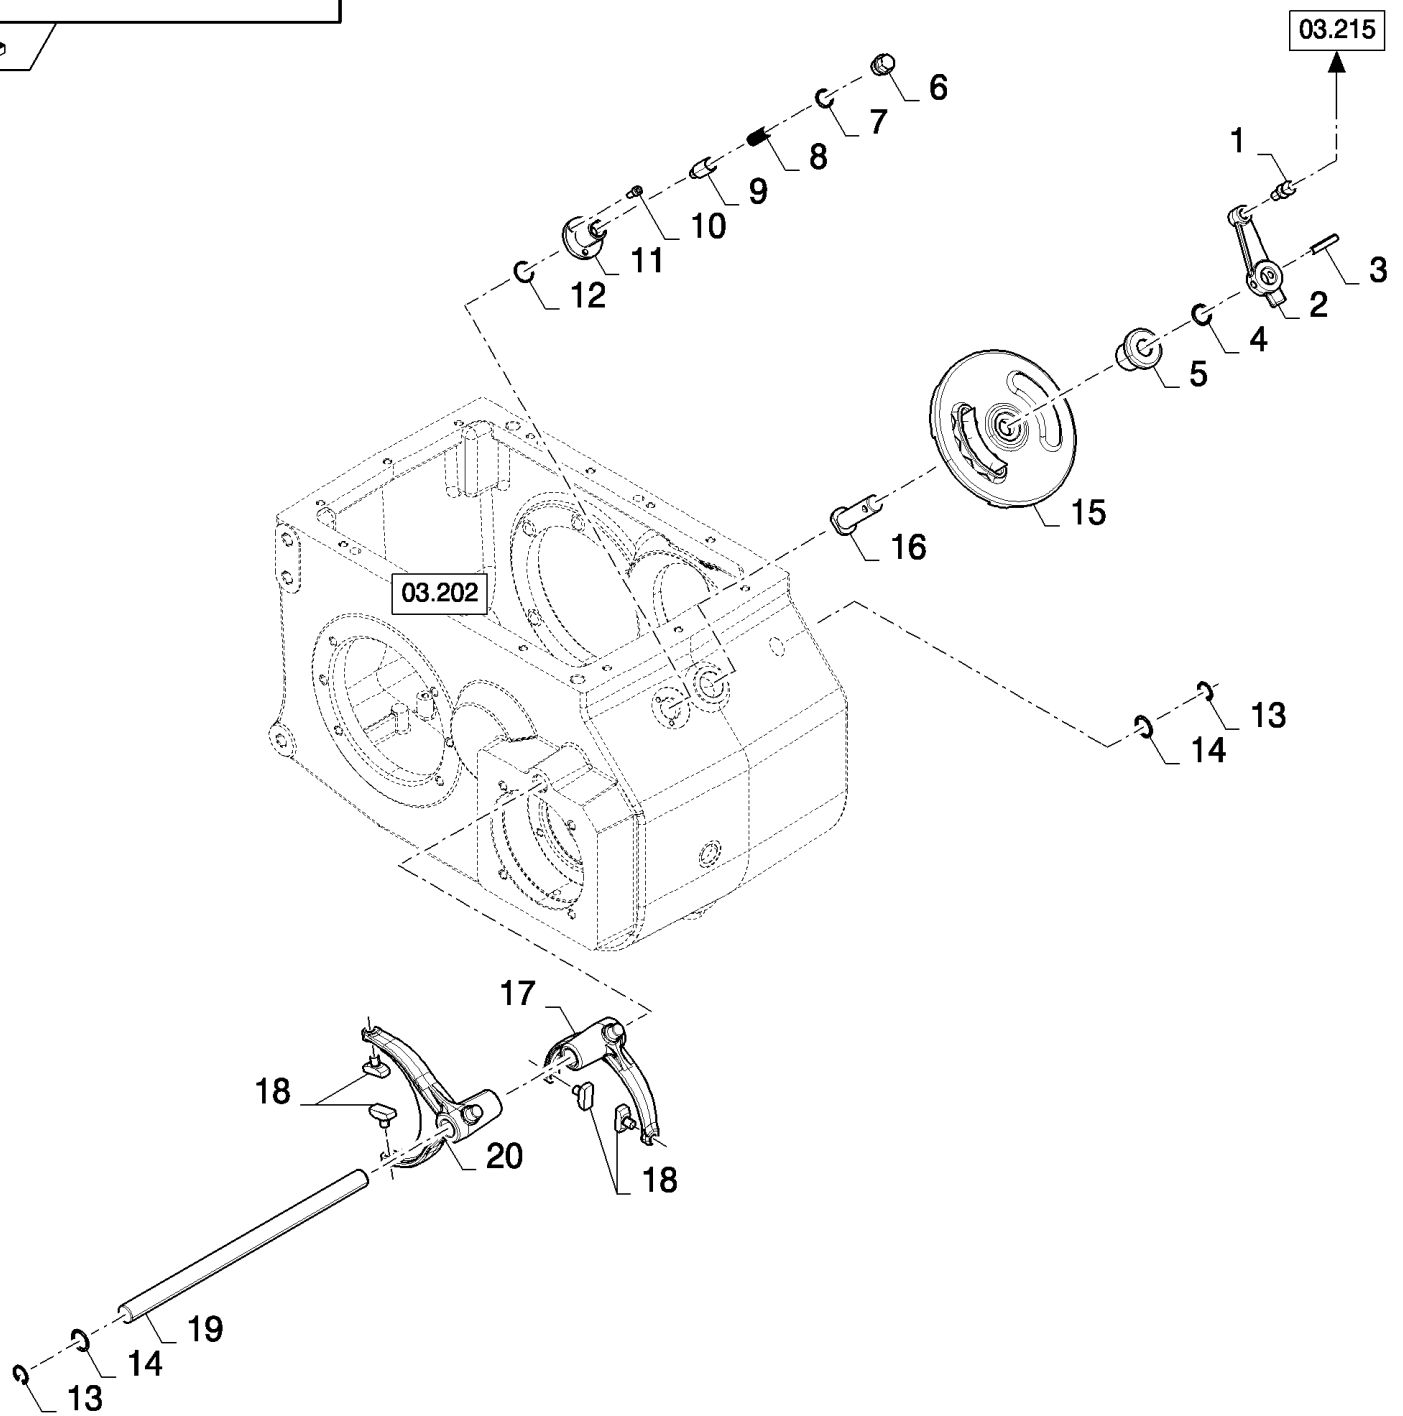

03.210(01) GEARBOX, GEARSHIFT CONTROL

03.210(01) GEARBOX, GEARSHIFT CONTROL

сылка	Номер детали	Кол-во	Описание
1	9831211	1	JOINT, UNIVERSAL,
2	84432945	1	LEVER,
3	86548577	1	PIN, LOCK, M8 x 40, Slotted,
4	304967	1	O-RING,
5	84071821	1	INSERT, THREADED,
6	150060	1	PLUG,
7	9511034	1	GASKET,
8	180012	1	SPRING,
9	84077004	1	PIN,
10	84058583	3	SCREW, M6x16
11	84437357	1	BUSHING,
12	84077101	1	O-RING,
13	84078050	2	RING, SNAP, M22, Int,
14	86629585	2	O-RING, -118, 70 Duro, .862" ID x .103" Thk,
15	84076817	1	DISC,
16	84076955	1	SHAFT,
17	84071587	1	FORK, SHIFTER,
18	84432249	4	GUIDE,
19	84071538	1	SHAFT,
20	84071378	1	FORK, SHIFTER,