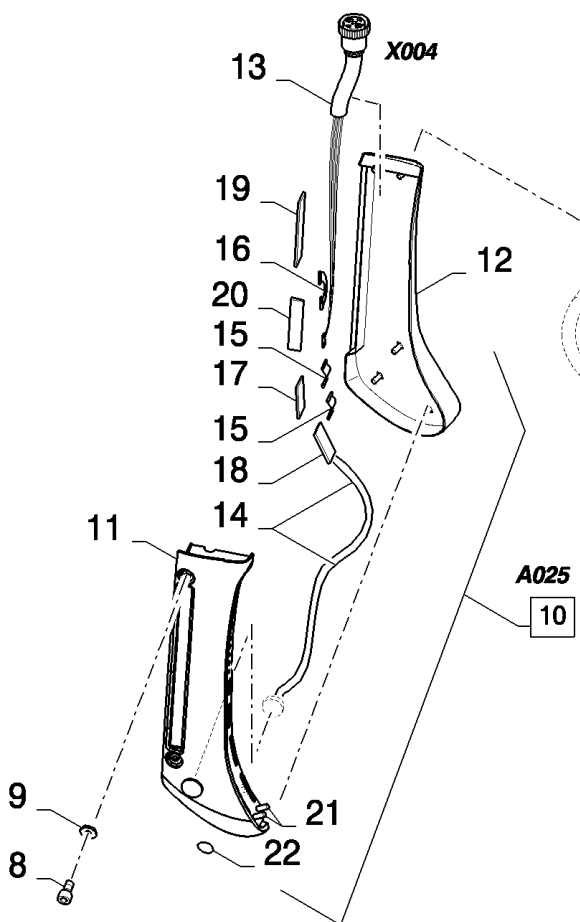

06.212(01) STANDARD MONITOR

06.212(01) STANDARD MONITOR

сылка	Номер детали	Кол-во	Описание
1	86508568	1	BOLT, Hex, M6 x 16, 8.8,
2	322357	2	WASHER, SPRING, Belleville, M6,
3	336199	1	BOLT, Hex, M8 x 12, 8.8, Full Thd,
4	322358	1	WASHER, SPRING, Belleville, M8,
5	87394169	1	MODULE,
6	84441529	1	HARNESS, WIRE, , SEE FIGURE 06.545
7	9706755	1	NUT, M6, CI 8,
8	412491	3	SCREW, M12x70
9	448889	3	WASHER,
10	87390298	1	MONITOR, CONTROL, (11 to 22)
11	84807803	1	CONSOLE, LH
12	84807802	1	CONSOLE, RH
13	84455608	1	HARNESS, WIRE, POSTMODULE
14	84455609	1	CABLE, BUZZER
15	84455610	2	CABLE,
16	84455611	1	CABLE,
17	84455612	1	BOARD, PRINTED CIRCUIT, HEADER HIGHT
18	84455613	1	BOARD, PRINTED CIRCUIT, GRAINLOSS
19	84455614	1	BOARD, PRINTED CIRCUIT, ALARM-DISPLAY
20	84455615	1	BOARD, PRINTED CIRCUIT, MONITOR CPU
21	84455616	1	PUSH BUTTON,
22	87352617	1	DECAL,
23	280279	1	WASHER, LOCK, Ext Tooth, 1/4",