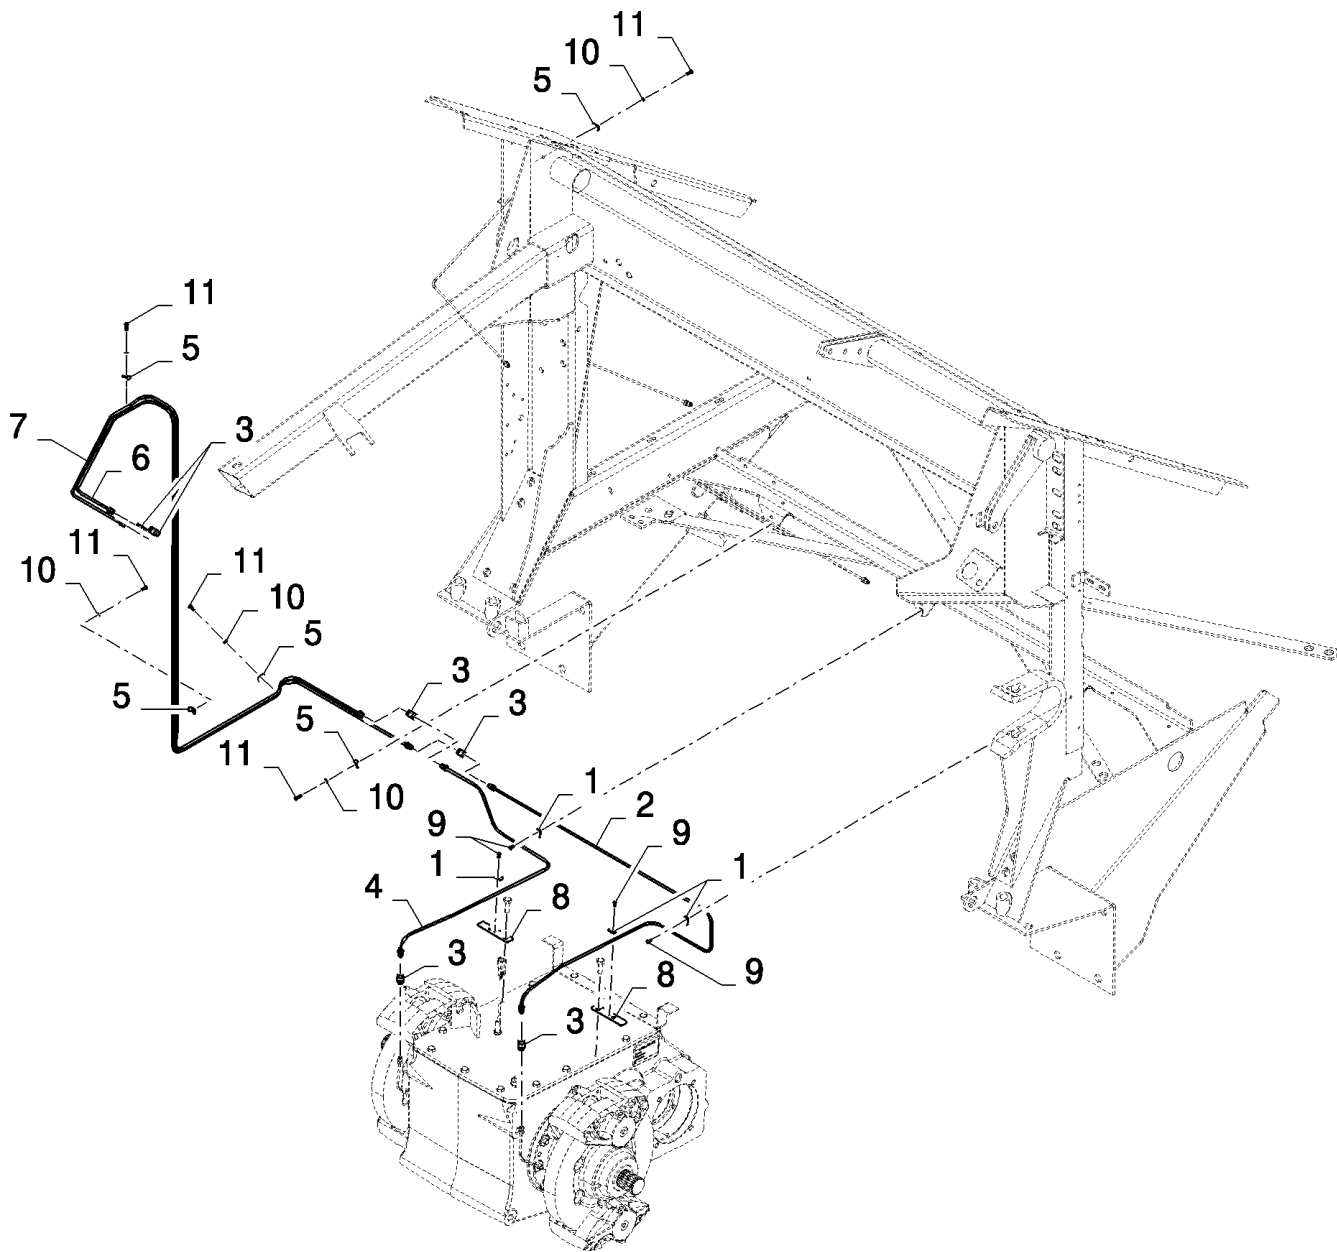

03.217(01) CIRCUIT FOR HYDRAULIC BRAKES

03.217(01) CIRCUIT FOR HYDRAULIC BRAKES

сылка	Номер детали	Кол-во	Описание
1	84814932	4	CLAMP,
2	87387707	1	BRAKE LINE,
3	84062540	6	CONNECTOR, HYD.,
4	87387709	1	BRAKE LINE,
5	84814933	5	CLAMP,
6	84989542	1	BRAKE LINE,
7	84989503	1	BRAKE LINE,
8	84435608	2	BRACKET,
9	425520	4	RIVET,
10	9824840	5	WASHER, M4,
11	425524	5	RIVET,