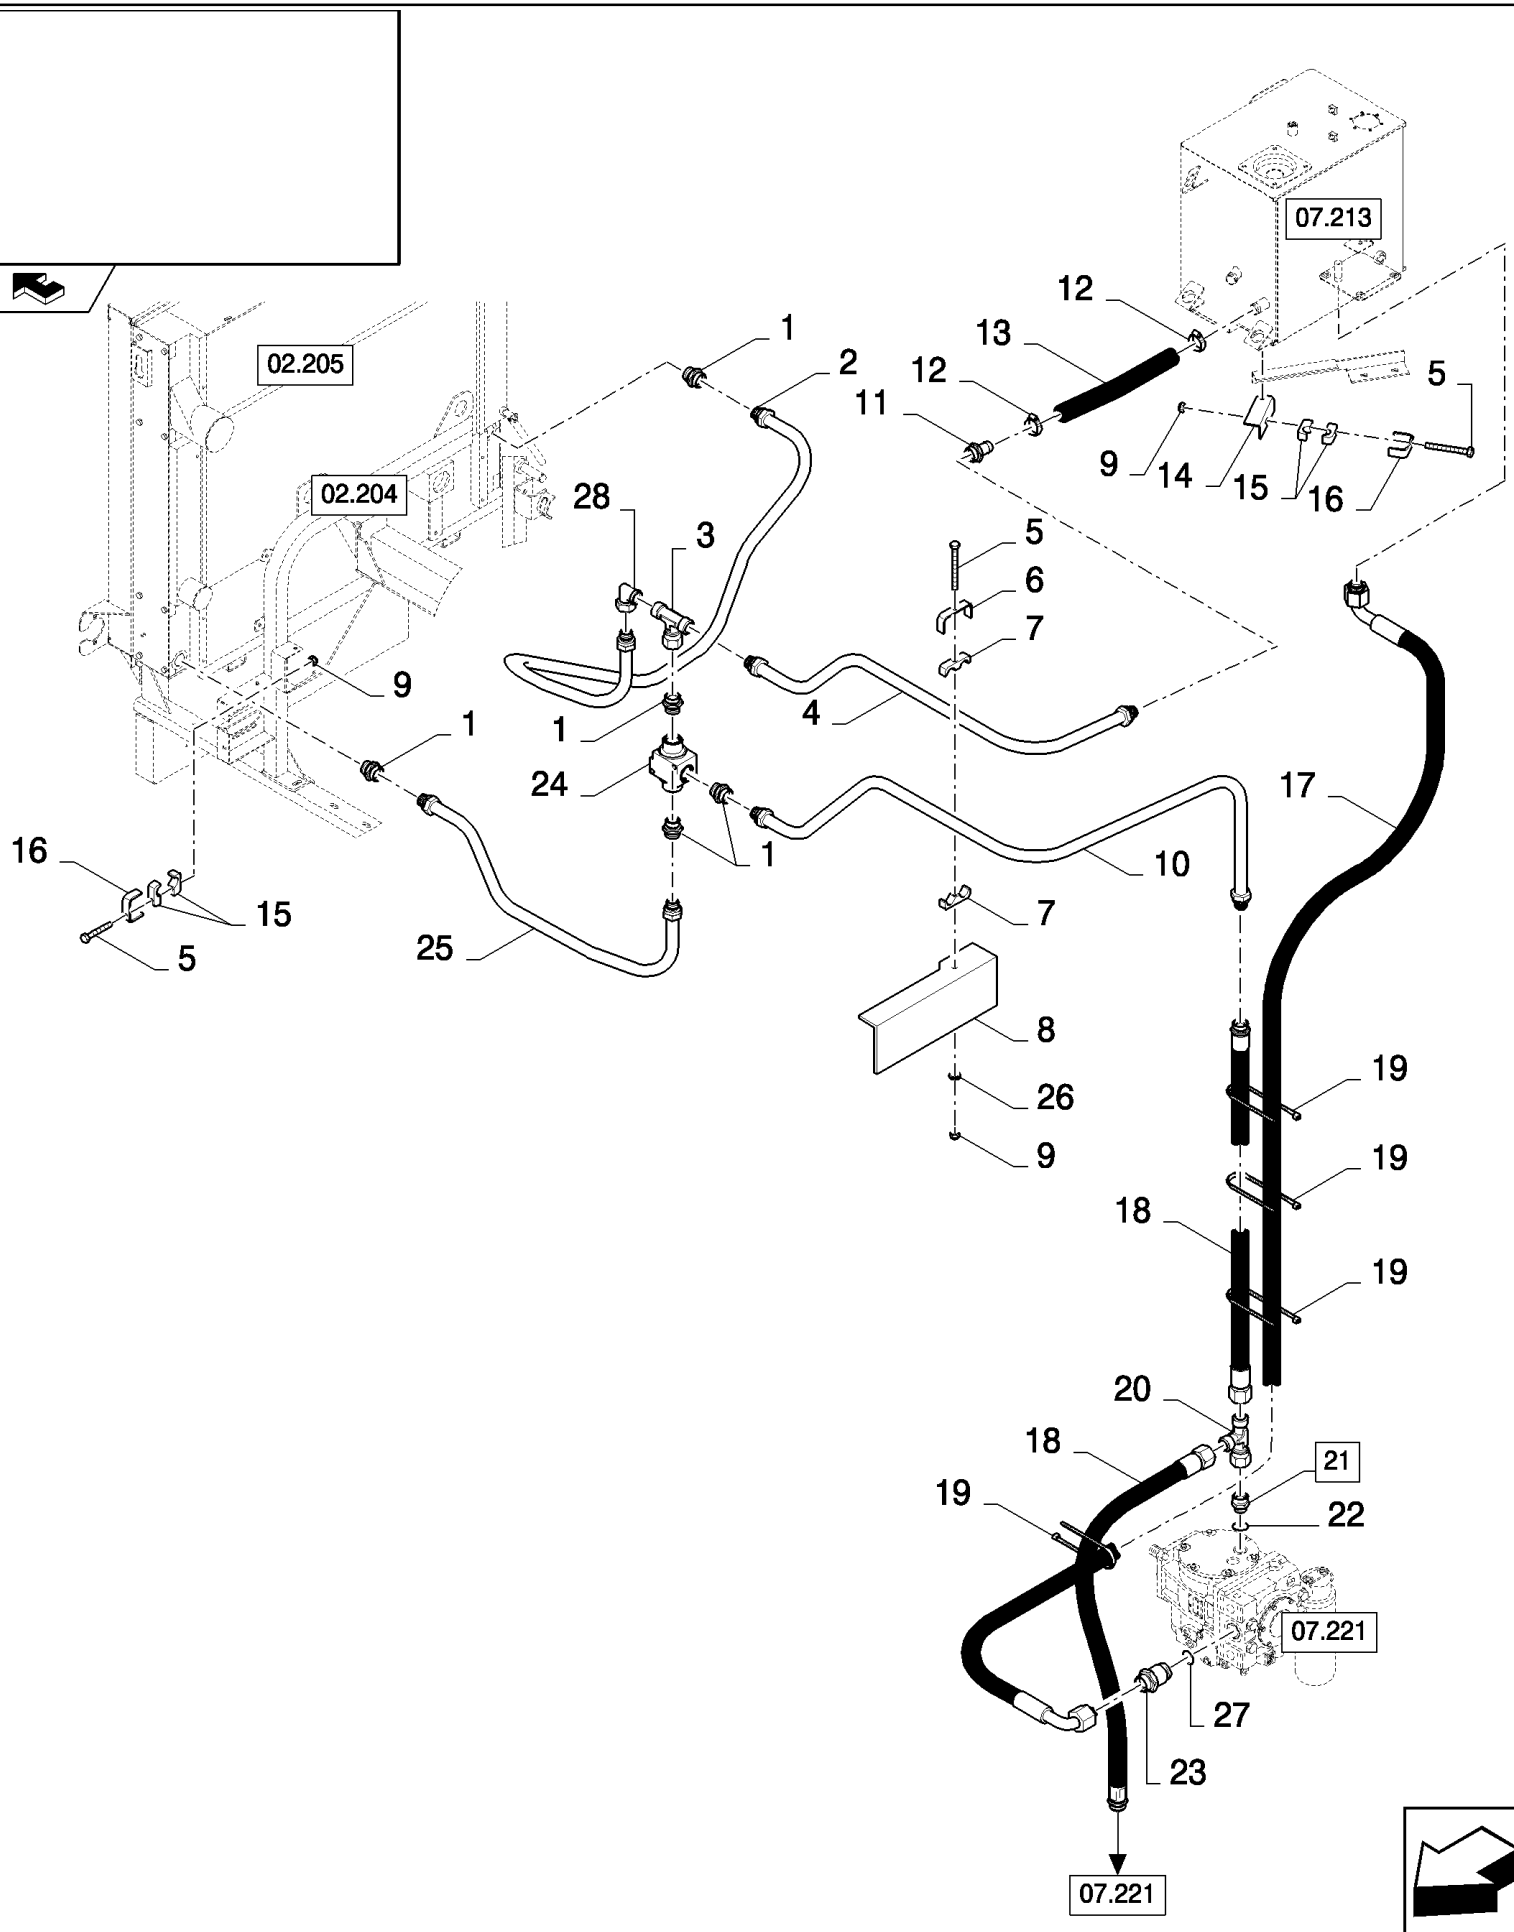

CS6090 COMBINE (9/06-) - Hydraulic System

07.220(01) HYDROSTATIC LINES, FOR 130CC - 130CC

сылка	Номер детали	Кол-во	Описание
1	84074173	5	CONNECTOR, HYD.,
2	87370669	1	TUBE, HYD,
3	84041626	1	CONNECTION, 3 WAY,
4	87356325	1	TUBE, HYD,
5	86508569	3	BOLT, Hex, M6 x 70, 8.8, M6x70
6	743320	1	SUPPORT,
7	457547	2	CLAMP,
8	87358195	1	SUPPORT,
9	353308	3	NUT, LOCK, M6 x 1, CI 8,
10	87356327	1	TUBE, HYD,
11	457544	1	CONNECTOR, HYD.,
12	382527	2	CLAMP, HOSE,
13	87357933	1	HOSE,
14	87358153	1	BRACKET,
15	457546	4	CLAMP,
16	743318	2	SUPPORT,
17	84320648	1	HOSE, FLEXIBLE,
18	9511017	2	HOSE,
19	396718	4	STRAP,
20	9507672	1	CONNECTION, 3 WAY,
21	9818287	1	CONNECTOR, HYD., (22)
22	167266	1	O-RING, 12-1, 90 Duro, .924 ID x .116" Thk,
23	89811842	1	CONNECTOR, HYD., (27)
24	84074158	1	THERMOSTAT,
25	87370667	1	TUBE, HYD,
26	86588450	1	WASHER, M6,
27	570186	1	O-RING, 20-1, 90 Duro, 1.475" ID x .116" Thk,
28	457573	1	ELBOW,