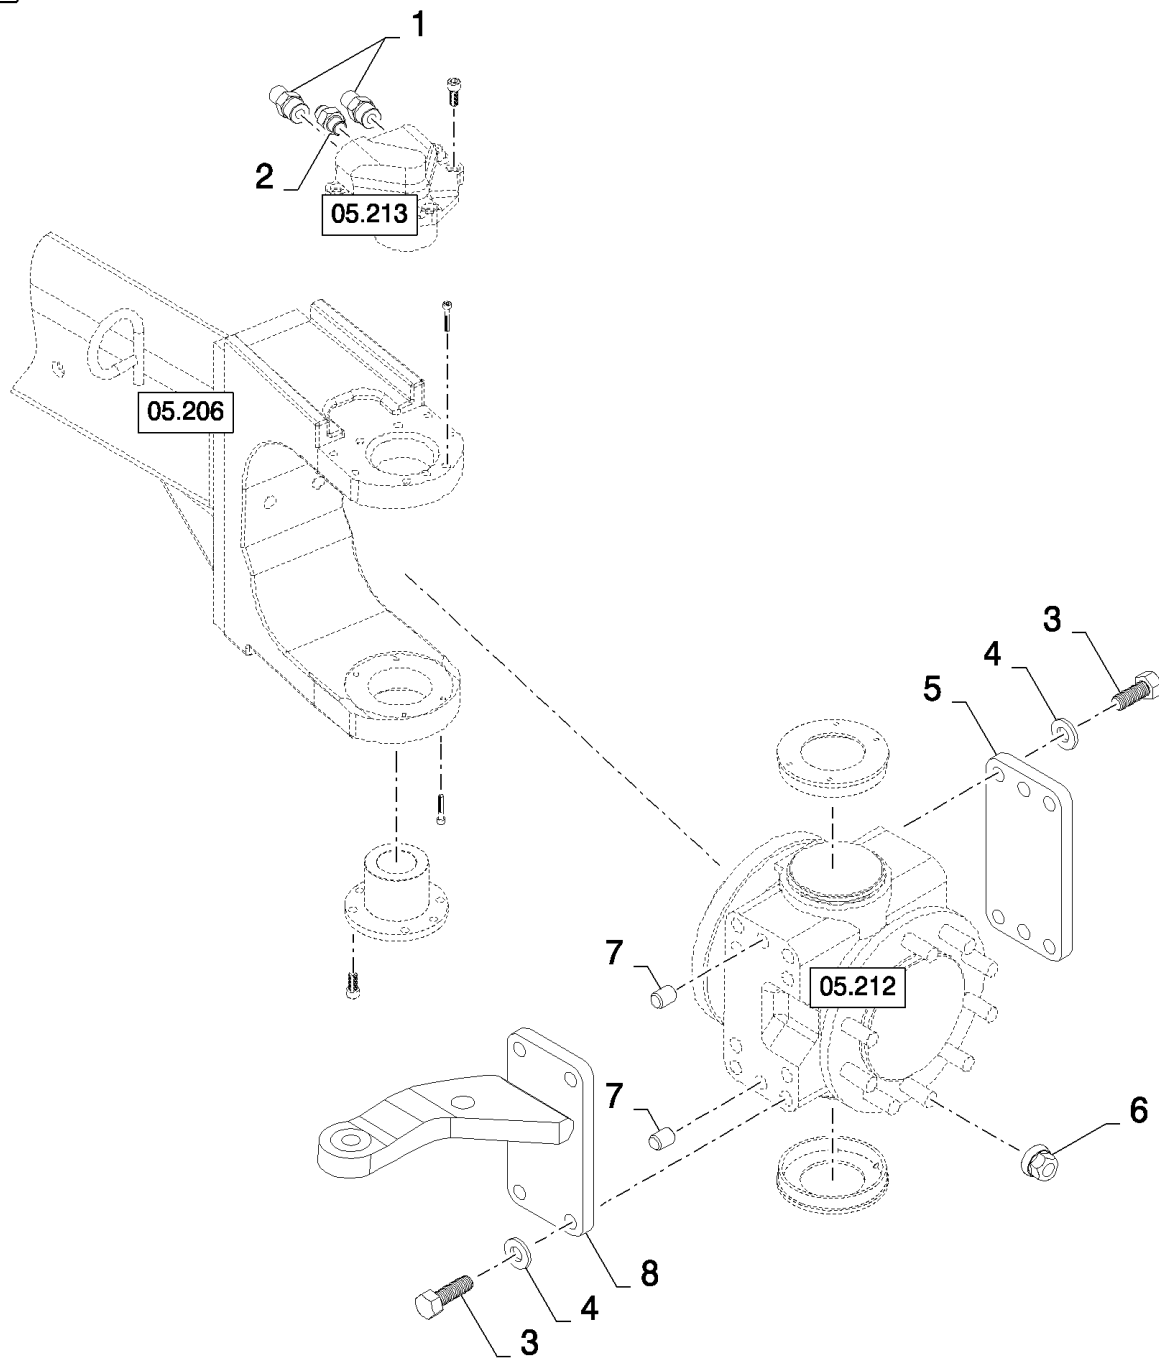

05.207(01) POWERED REAR AXLE : WHEEL DRIVE

CS6090 COMBINE (9/06-) - Rear Axle

05.207(01) POWERED REAR AXLE : WHEEL DRIVE

сылка	Номер детали	Кол-во	Описание
1	176081	4	CONNECTOR, HYD., 3/4"-16, 37e x 1 1/16"-12, O-Ring,
2	128818	2	CONNECTOR, HYD., 3/4"-16, 37e x 3/4"-16, O-Ring,
3	9512573	16	BOLT, Hex, M20 x 40, 10.9,
4	578092	16	WASHER,
5	84800178	2	PLATE, MOUNTING,
6	9512180	20	NUT, M20
7	84800176	4	PIN,
8	84800179	1	BRACKET, LH
8	84800180	1	BRACKET, RH