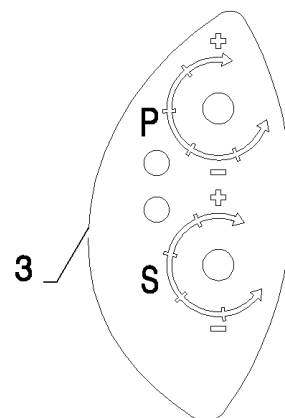

08.501(01) SAFETY AND INSTRUCTION DECALS

	460/70R24	L= 419
	540/65R24	L= 489
	16.5/85x28	L= 483

9

	0-10%	1 ○ N 2 ○ N 3 ○
	10-15%	1 ○ N 2 ○ N - X ○
	+15%	1 ○ N - X ○ N - X ○

7