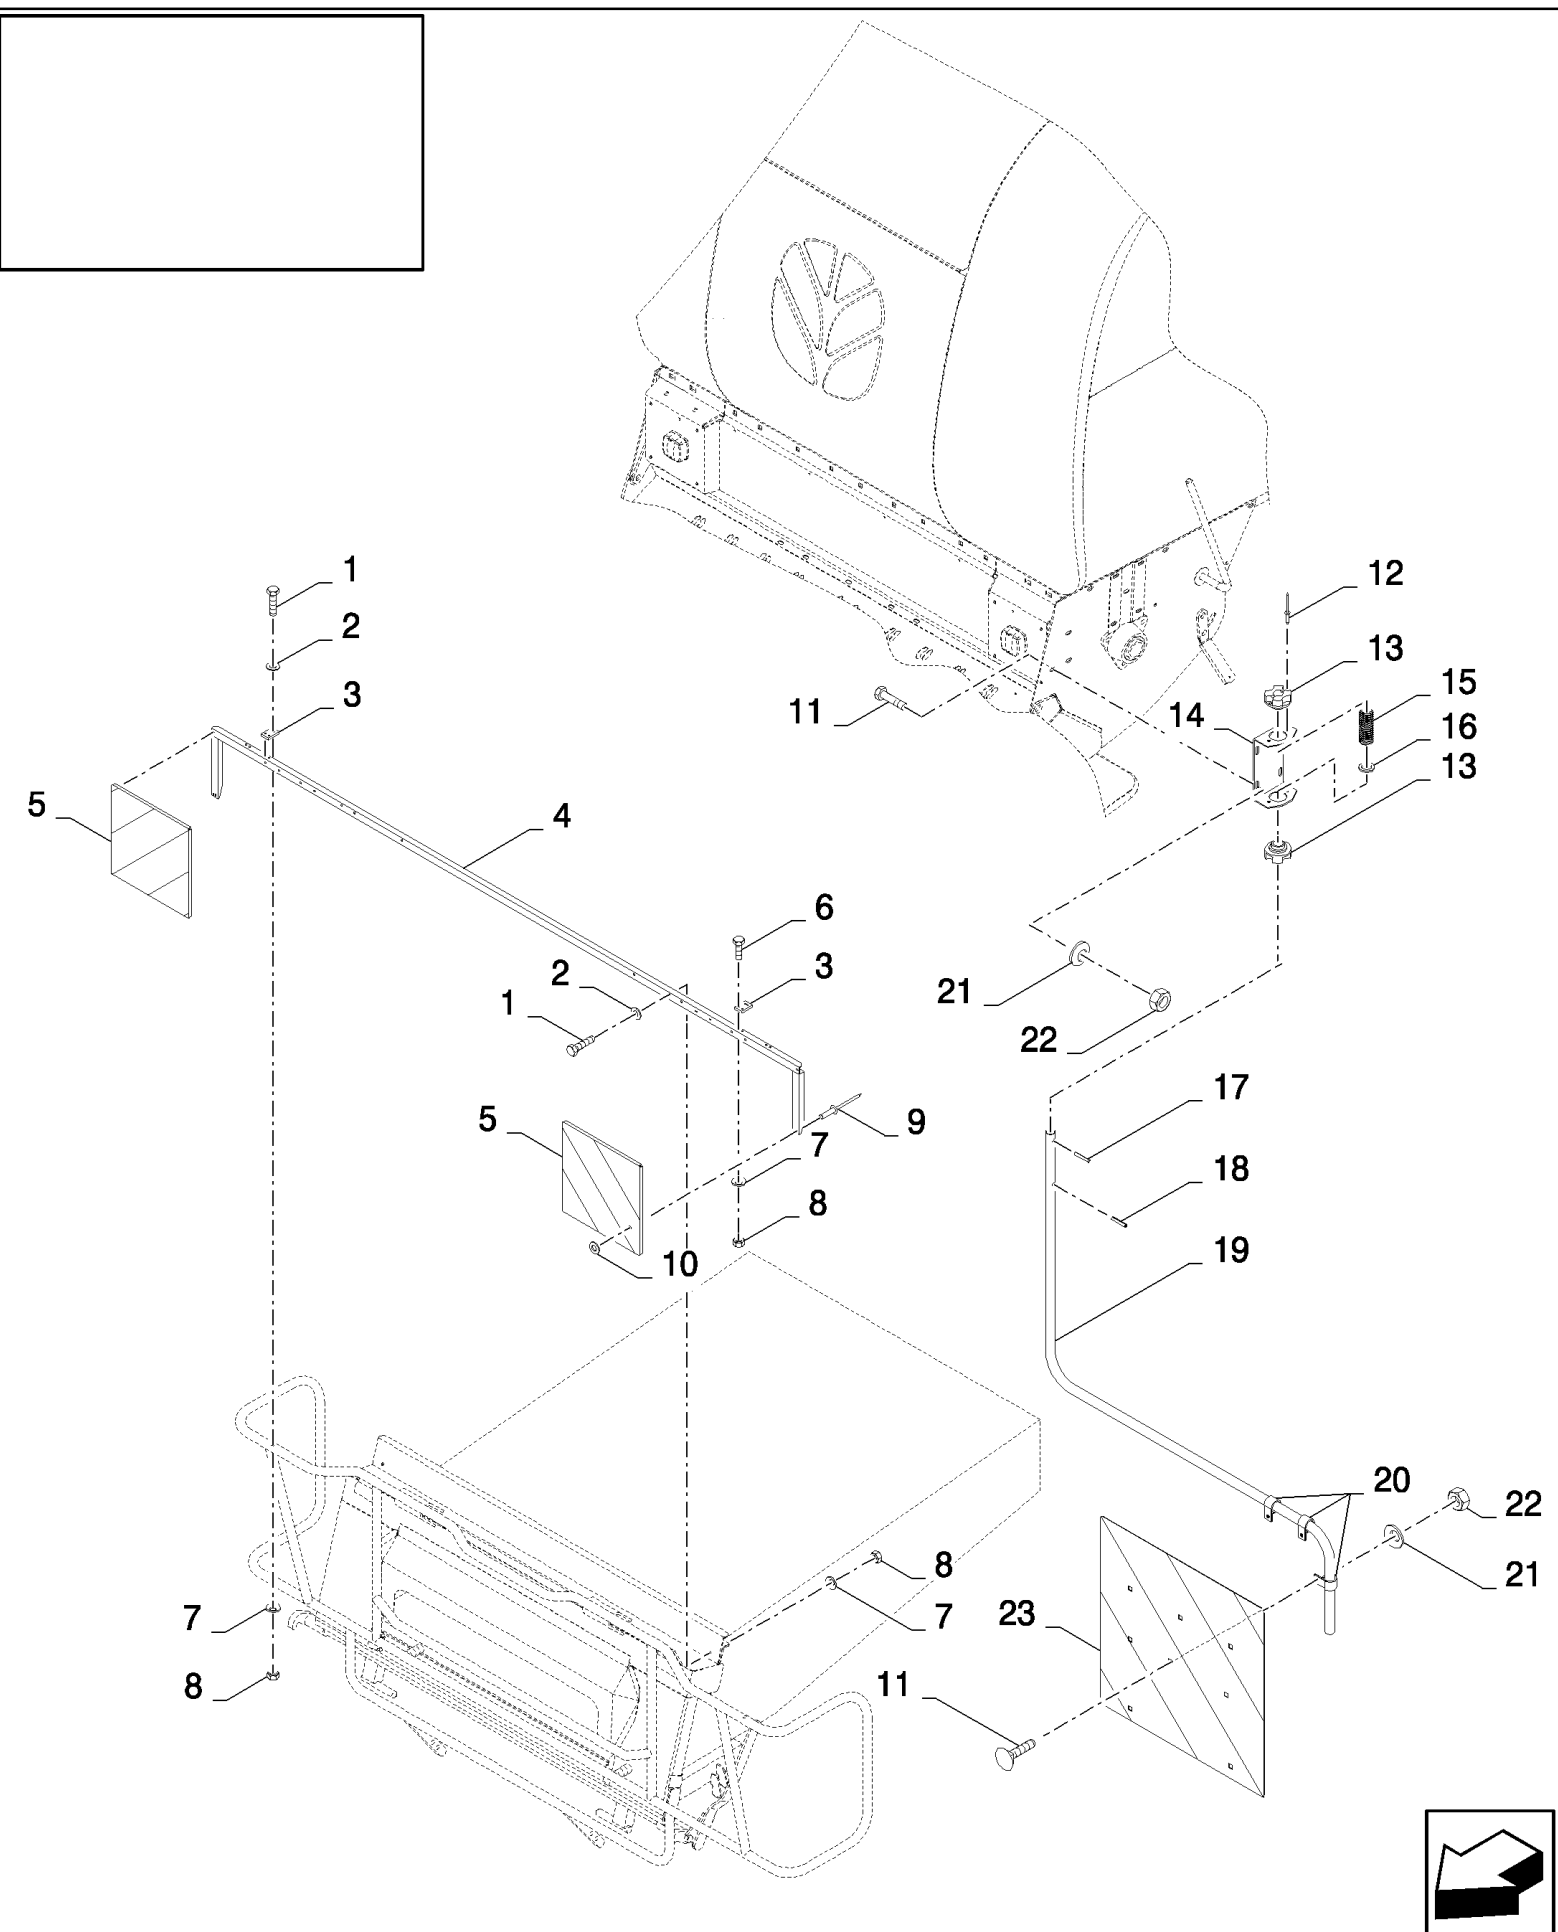

18.84101116(01) SIGNAL PLATES

18.84101116(01) SIGNAL PLATES

сылка	Номер детали	Кол-во	Описание
	84101116		DIA KIT, HARVESTER,
1	43118	2	BOLT, Hex, M6 x 40, 8.8,
2	86588450	2	WASHER, M6,
3	84818296	2	SUPPORT,
4	9502877	1	SUPPORT,
5	84607381	2	PLATE,
6	86508568	4	BOLT, Hex, M6 x 16, 8.8,
7	322357	6	WASHER, SPRING, Belleville, M6,
8	15896221	6	NUT, M6, CI 10,
9	425523	6	RIVET, RIVET
10	89824840	6	WASHER, 4MM
11	120104	14	BOLT, Hex, M8 x 20, 8.8,
12	455959	8	RIVET,
13	921928	4	RING,
14	9814947	2	SUPPORT,
15	435967	2	SPRING,
16	378248	2	WASHER, 24MM
17	84022829	2	PIN,
18	9503523	2	PIN,
19	84447687	1	ARM, SUPPORTING, RH
19	84447654	1	ARM, SUPPORTING, LH
20	418407	6	CLAMP,
21	322358	14	WASHER, SPRING, Belleville, M8,
22	9706690	14	NUT, M8, CI 8,