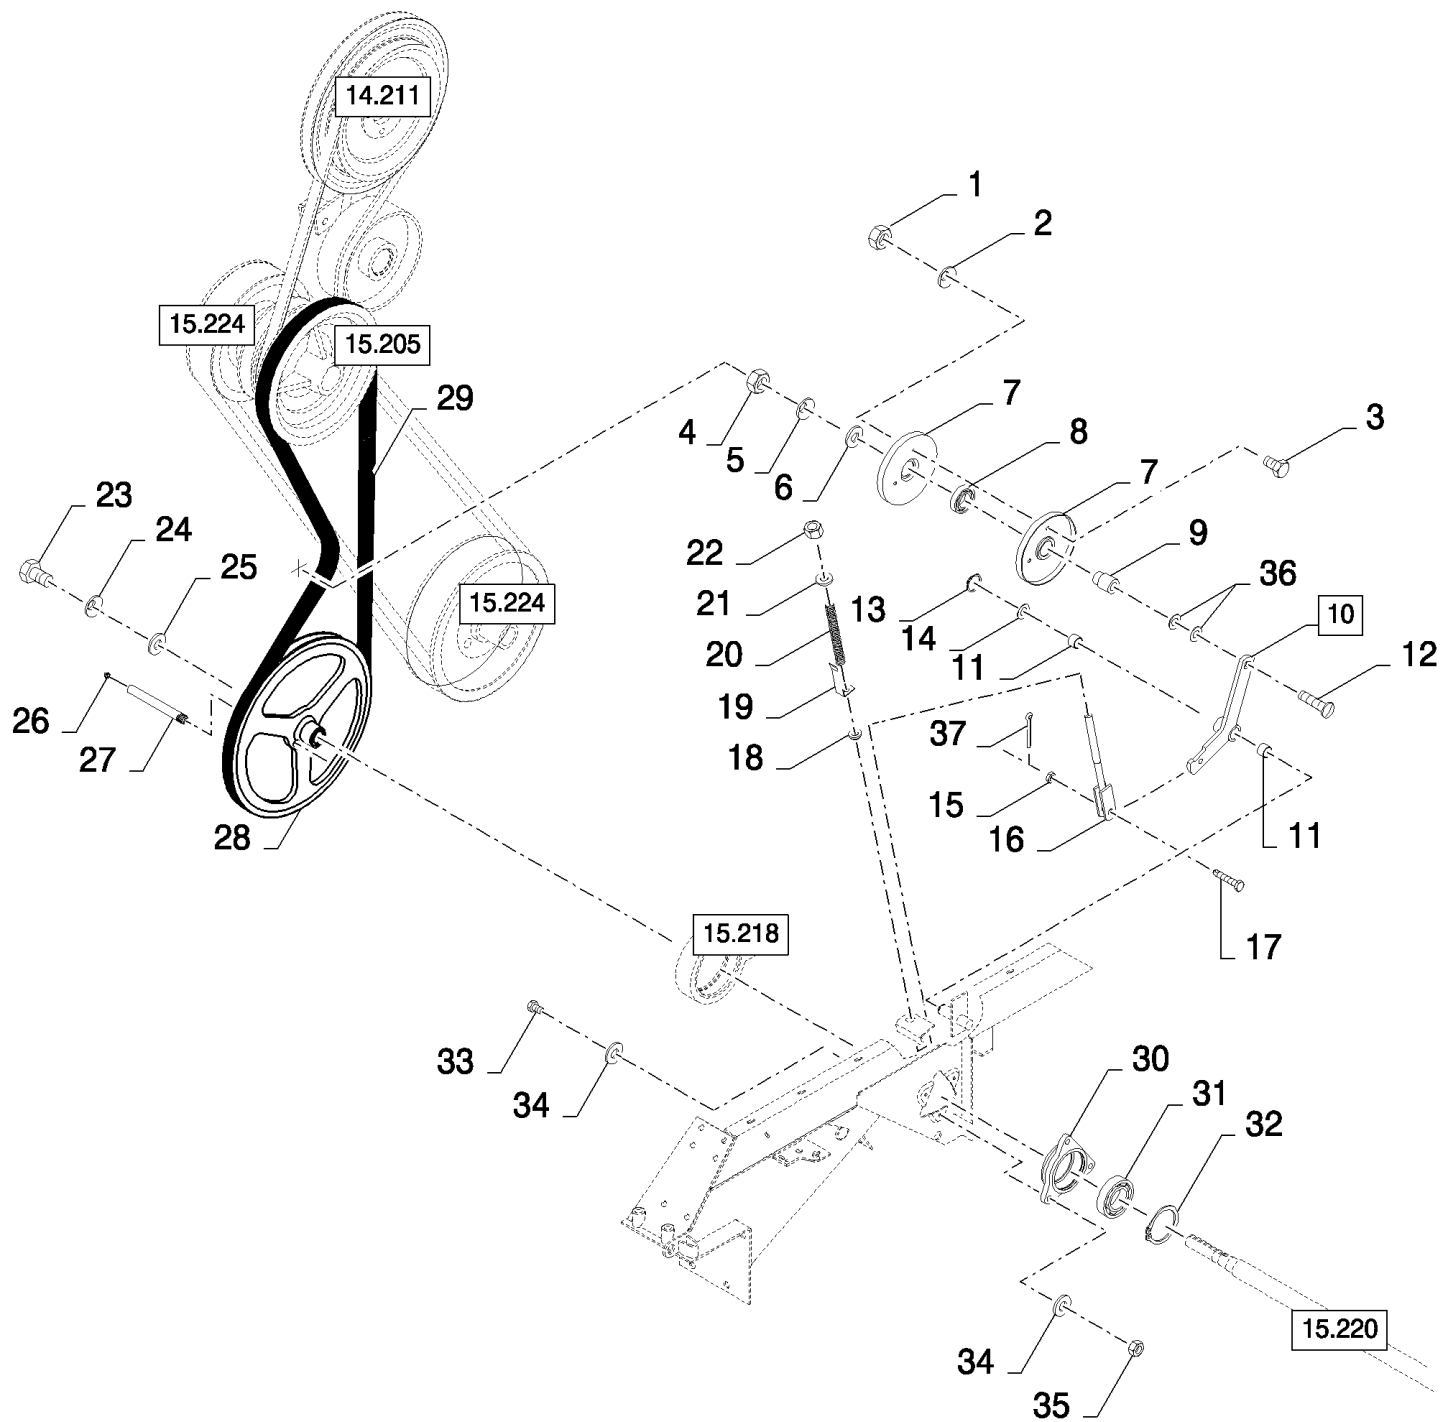

15.219(01) SHAKER SHOE DRIVE

CS6090 COMBINE (9/06-) - Cleaning

15.219(01) SHAKER SHOE DRIVE

сылка	Номер детали	Кол-во	Описание
1	9706690	3	NUT, M8, CI 8,
2	322358	3	WASHER, SPRING, Belleville, M8,
3	120103	3	BOLT, Hex, M8 x 16, 8.8,
4	100020	1	NUT, M16, CI 8,
5	140048	1	WASHER, SPRING, Belleville, M16,
6	378246	1	WASHER, 16MM
7	84334051	2	HALF-PULLEY,
8	443898	1	BEARING, BALL,
9	395278	1	RING,
10	84444152	1	LEVER, (11)
11	84057311	2	SLEEVE,
12	120048	1	BOLT, CARRIAGE, Short NK, M16 x 80, CI8.8,
13	370002	1	RING, SNAP, M25, Ext,
14	140103	1	WASHER, 26MM
15	140016	1	WASHER, M8 x 16 x 1.6,
16	84443958	1	ROD,
17	335040	1	PIN, CLEVIS, M8 x 28,
18	439857	1	BUSHING,
19	84057943	1	INDICATOR,
20	337829	1	SPRING,
21	378245	1	WASHER, M12,
22	412126	1	NUT, LOCK, M12 x 1.75, CI 8,
23	300388	1	BOLT, Hex, M12 x 25, 8.8,
24	140046	1	WASHER, SPRING, Belleville, M12,
25	395606	1	WASHER, 12MM
26	321204	1	NIPPLE, LUBE, M6 x 1, 16mm lg,
27	9818440	1	EXTENSION,
28	84077988	1	PULLEY,
29	84817635	1	BELT, TRANSMISSION,
30	387566	1	HOUSING,
31	320557	1	BEARING ASSY,
32	300633	1	RING, SNAP, M80, Int,
33	9706704	3	BOLT, Hex, M10 x 35, 8.8, Full Thd,
34	394629	6	WASHER, LOCK, 10MM
35	100037	3	NUT, M10 x 1.5, CI 8,
36	140090	2	WASHER, 17MM
37	9512667	1	PIN, SPLIT (COTTER), M2 x 20,