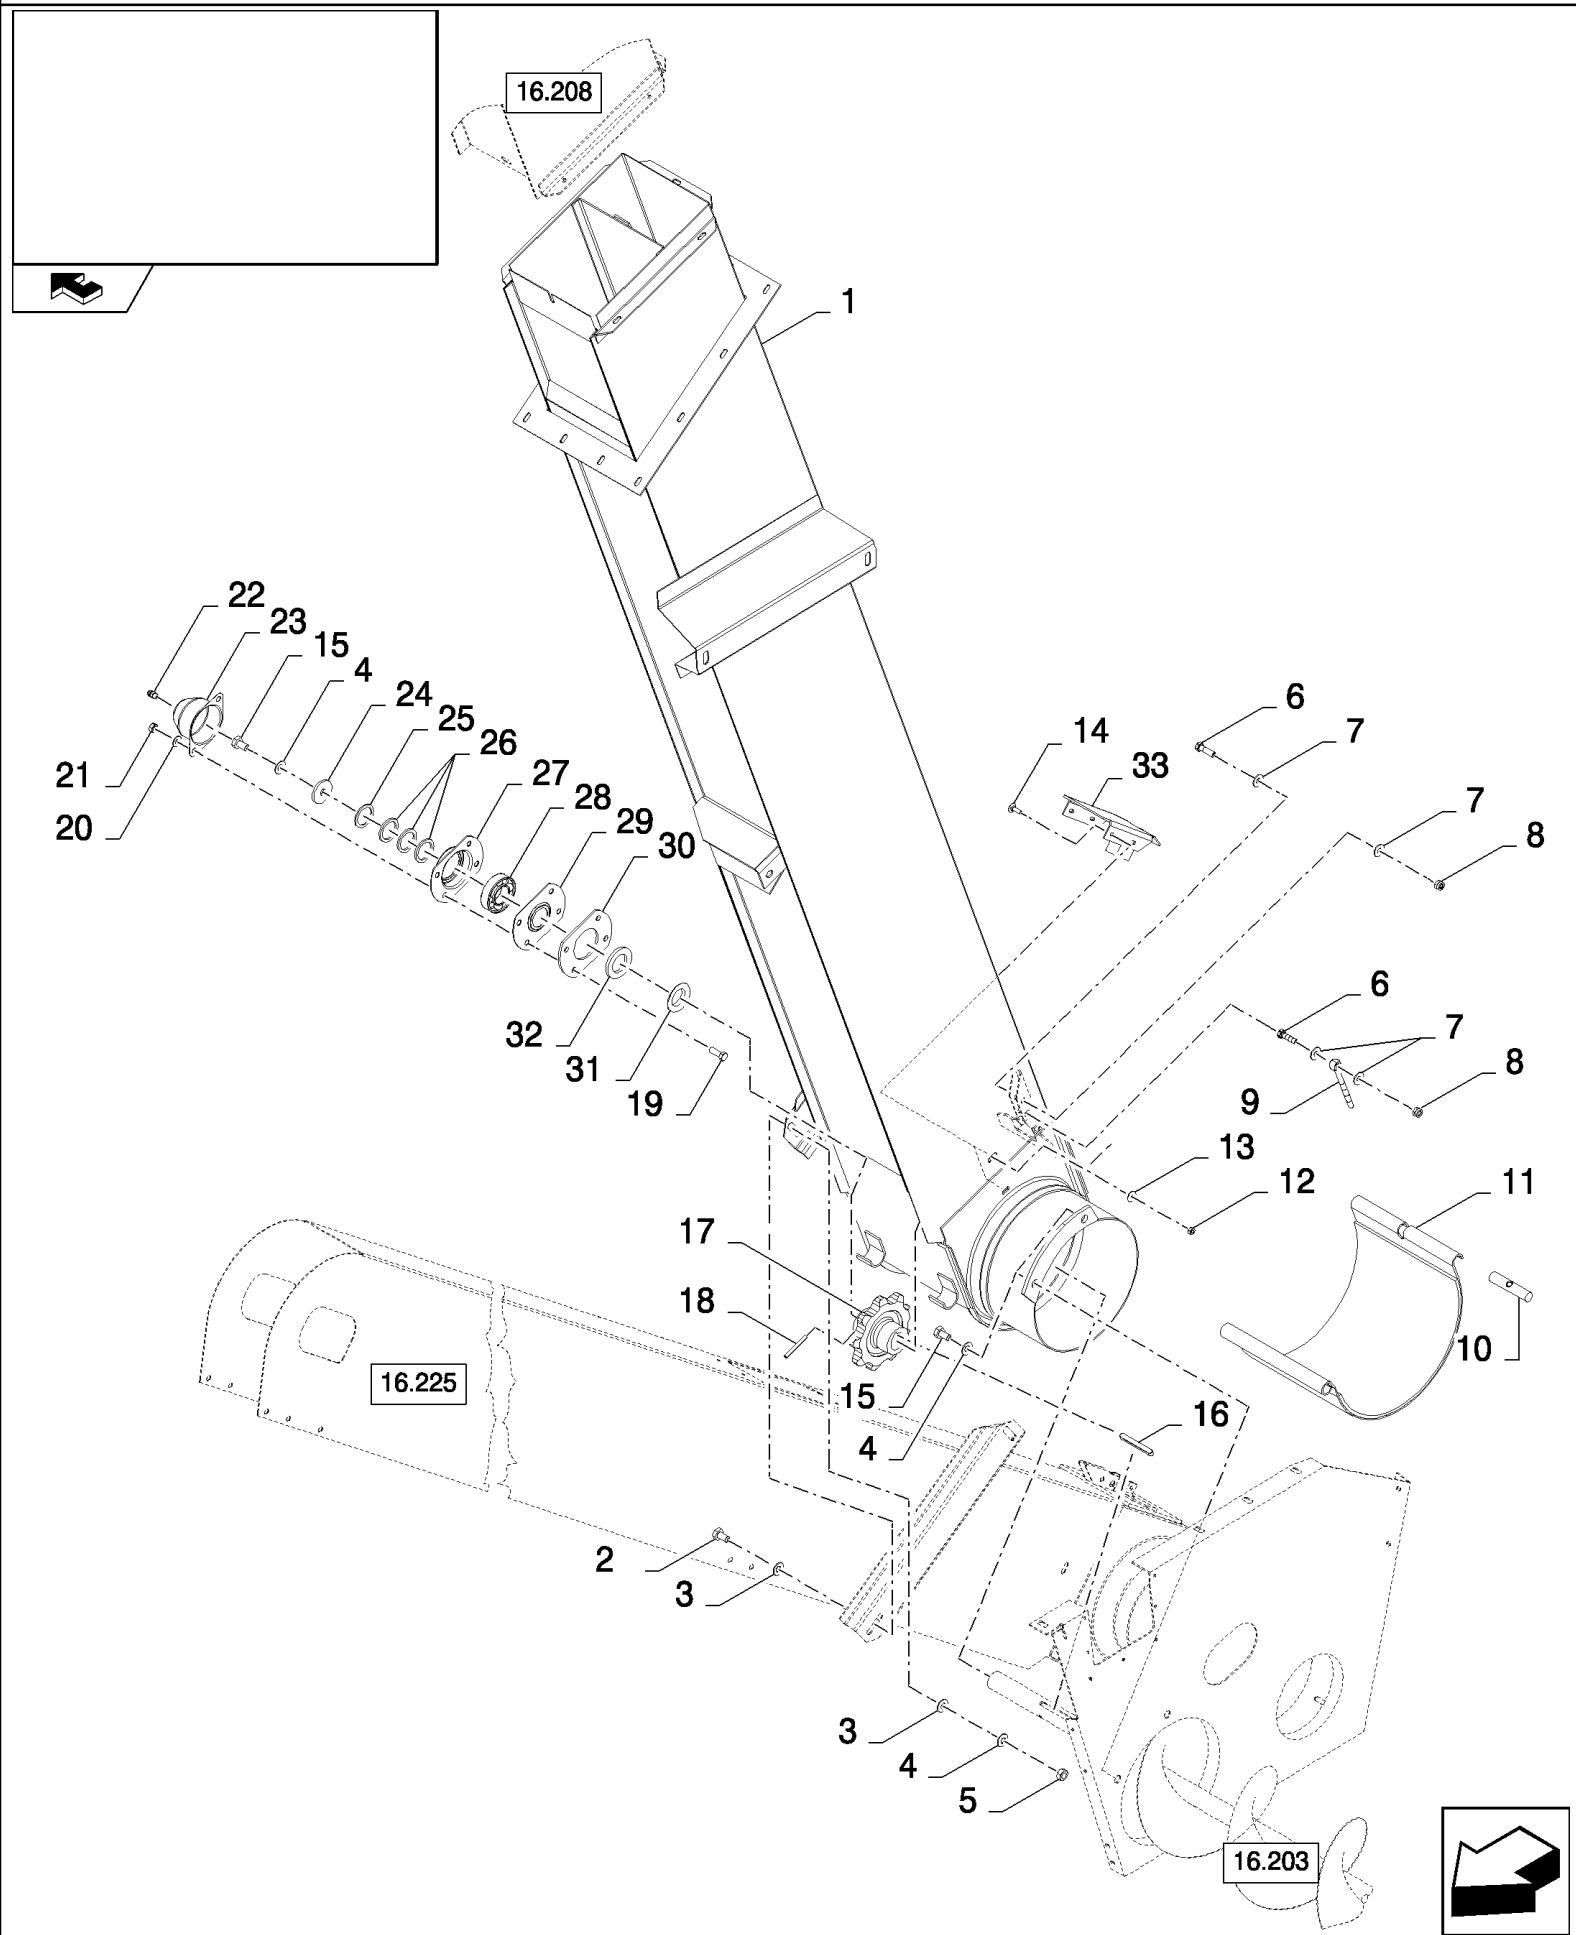

16.219(01) GRAIN ELEVATOR

16.219(01) GRAIN ELEVATOR

сылка	Номер детали	Кол-во	Описание
1	84449377	1	ELEVATOR, , STANDARD
1	84981132	1	ELEVATOR, , REINFORCED
2	43139	2	SCREW, M10x25
3	140042	4	WASHER, M10 x 34 x 3,
4	140045	3	WASHER, SPRING, Belleville, M10,
5	100016	2	NUT, M10, CI 8,
6	43128	2	BOLT, Hex, M8 x 30, 8.8,
7	86511315	4	WASHER, M8 x 16 x 1.6,
8	86629542	2	NUT, LOCK, M8 x 1.25, CI 8,
9	9811378	1	U-BOLT,
10	9811398	1	ROD,
11	84980514	1	COVER,
11	84982648	1	GUARD, , PERFORATED (LONG HOLES)
12	9706755	4	NUT, M6, CI 8,
13	412649	4	WASHER, SPRING, Belleville, M6,
14	9706703	4	BOLT, CARRIAGE, Short NK, M6 x 20, CI8.8, Full Thd,
15	43138	1	BOLT, Hex, M10 x 20, 8.8, Full Thd,
16	354775	1	KEY,
17	84981028	1	SPROCKET, DRIVEN,
18	333960	1	PIN, LOCK, M6 x 50, Slotted,
19	43127	4	BOLT, Hex, M8 x 25, 8.8,
20	322358	4	WASHER, SPRING, Belleville, M8,
21	9706690	4	NUT, M8, CI 8,
22	332038	1	NIPPLE, LUBE,
23	310067	1	COVER,
24	140219	1	WASHER, 11MM
25	140109	1	WASHER, 31MM
26	140110	3	WASHER, 31MM
27	9511041	1	FLANGE,
28	210064	1	BEARING ASSY,
29	84814927	1	COVER,
30	84981540	1	FLANGE,
31	310072	1	RING,
32	220062	1	ELEMENT, SEALING,
33	84980686	1	EXTENSION, , STANDARD
33	84981154	1	EXTENSION, , REINFORCED