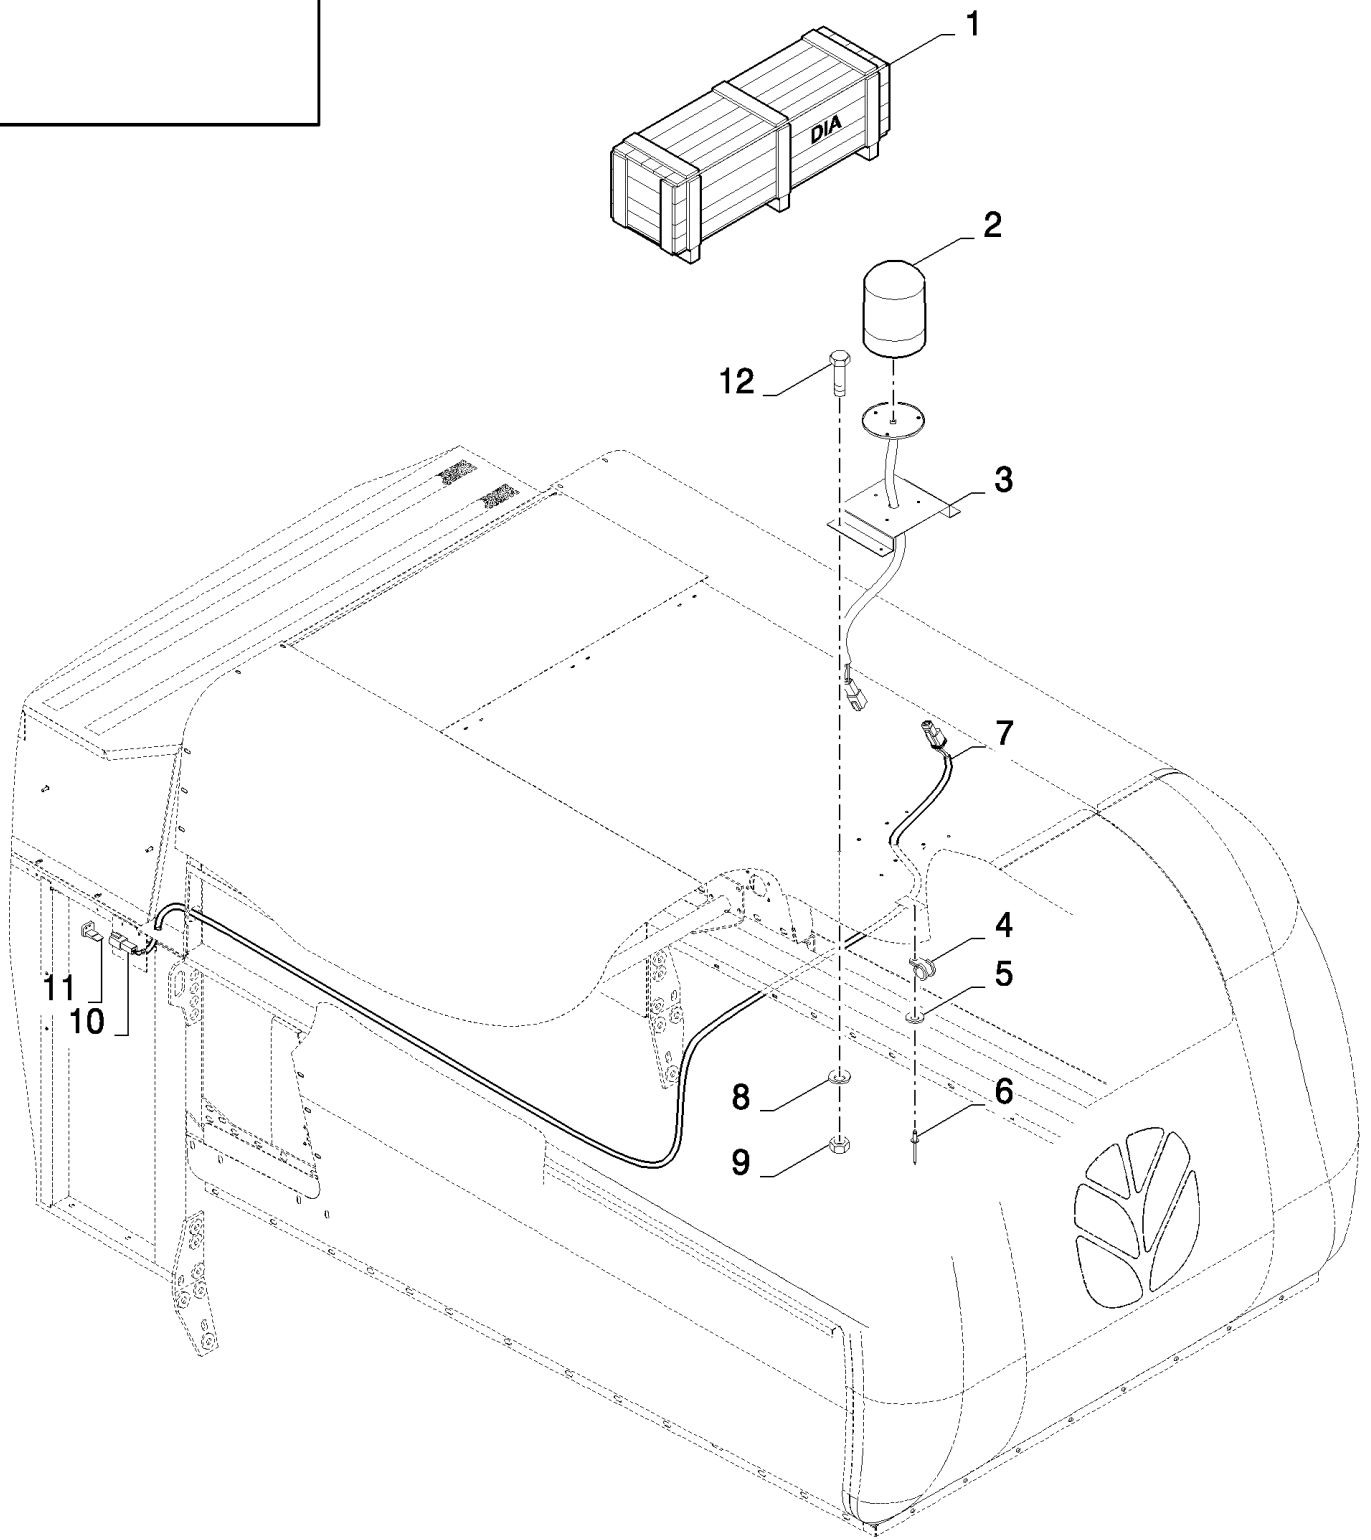

18.84085893(01) BEACONS - FRONT & REAR

сылка	Номер детали	Кол-во	Описание
	84085893		DIA KIT, HARVESTER,
1	84085892	1	ROTARY BEACON,
2	84067911	1	BEACON,
3	84439613	1	SUPPORT,
4	9507807	3	CLAMP,
5	322356	3	WASHER, LOCK, 5MM
6	89512289	3	RIVET, Rivet
7	84437323	1	HARNESS, WIRE,
8	322357	4	WASHER, SPRING, Belleville, M6,
9	15896221	4	NUT, M6, CI 10,
10	84074630	1	CONNECTOR, WIRE,
11	86500166	1	PLUG,
12	120100	4	BOLT, Hex, M6 x 20, 8.8,
	80401624	0.03	loctite