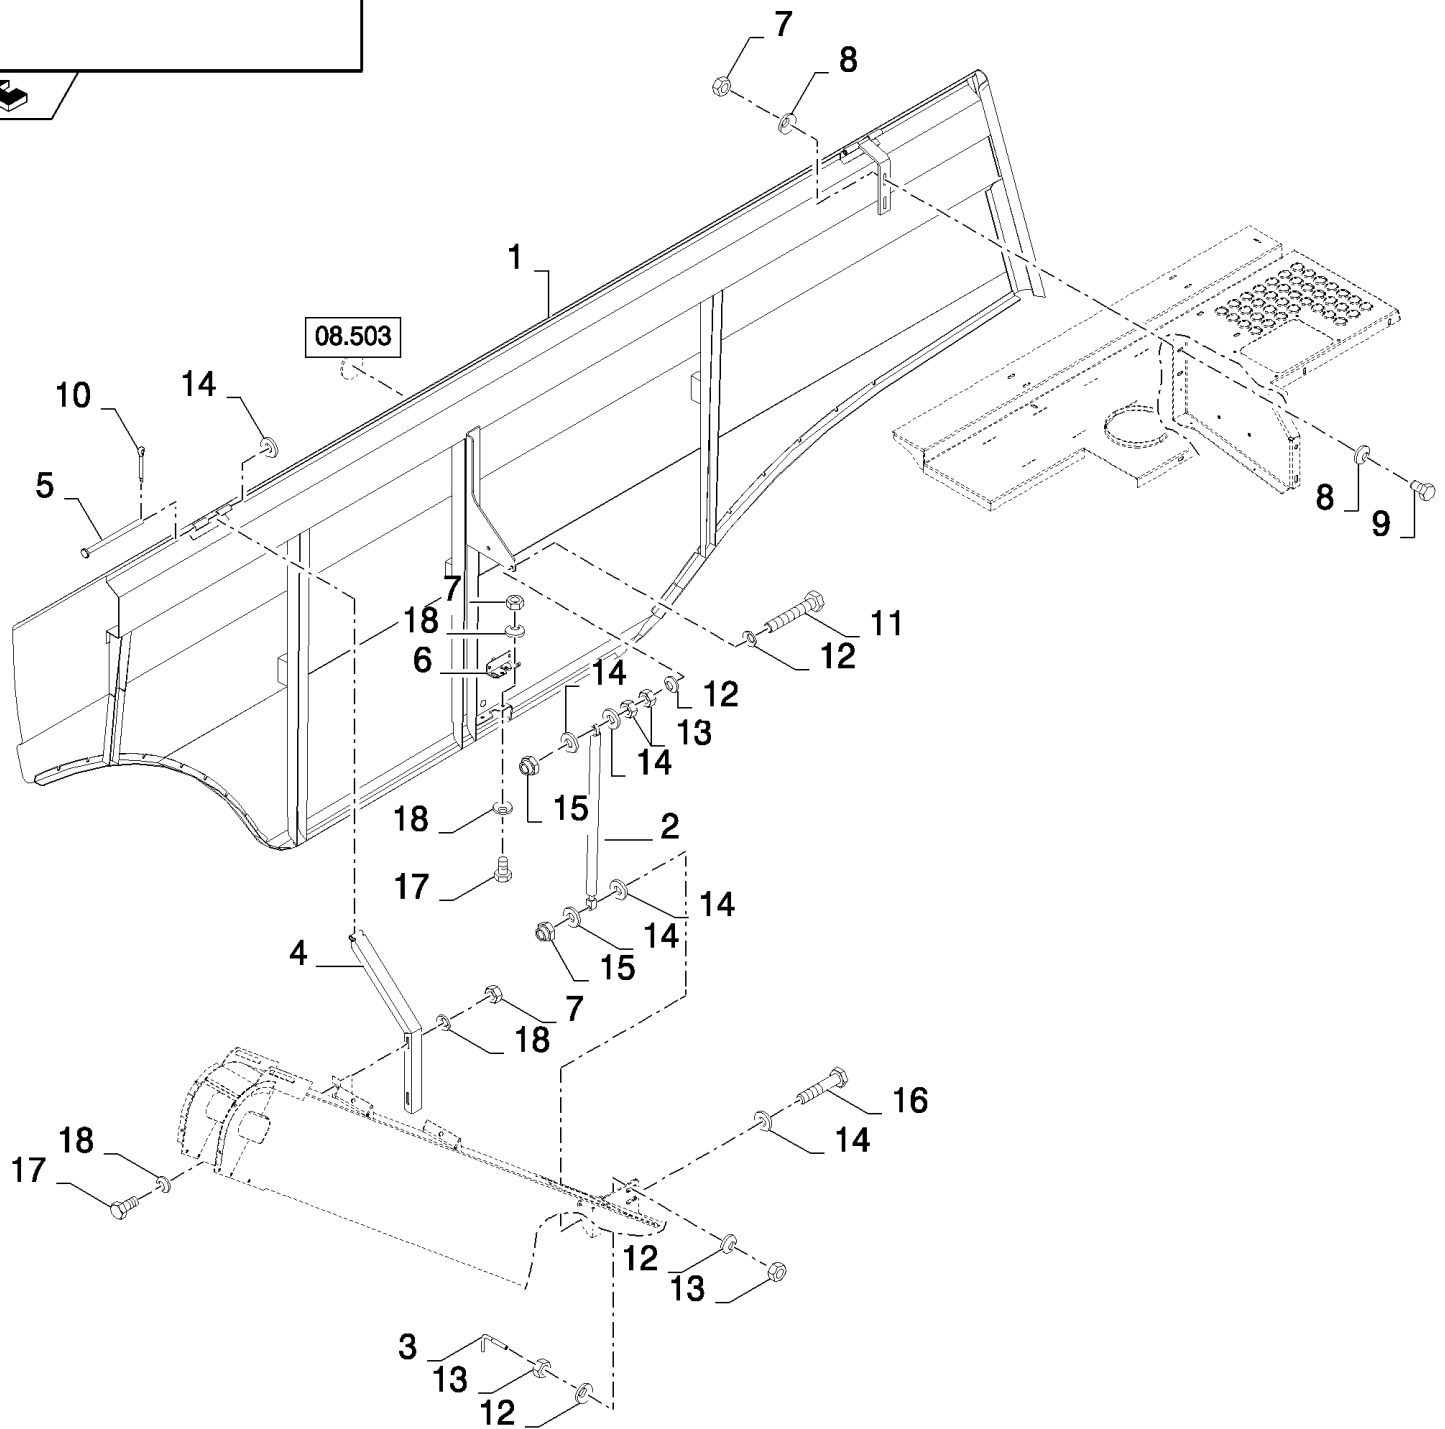

08.204(01) LOWER SHIELDS, RH

08.204(01) LOWER SHIELDS, RH

сылка	Номер детали	Кол-во	Описание
1	87381211	1	
2	87379454	1	GAS STRUT,
3	87344404	4	BRACKET,
4	87344407	1	HINGE,
5	86605626	1	PIN, CLEVIS, M10 x 150,
6	84015292	1	LOCK,
7	9706690	6	NUT, M8, CI 8,
8	412650	4	WASHER, SPRING, Belleville, M8,
9	43127	2	BOLT, Hex, M8 x 25, 8.8,
10	130003	1	PIN, SPLIT (COTTER), M3.2 x 20,
11	86977775	1	BOLT, Hex, M10 x 60, 8.8, Full Thd,
12	140045	4	WASHER, SPRING, Belleville, M10,
13	100016	4	NUT, M10, CI 8,
14	86511323	6	WASHER, M10 x 20 x 2,
15	100037	2	NUT, M10 x 1.5, CI 8,
16	120069	1	BOLT, Hex, M10 x 50, 8.8,
17	120104	4	BOLT, Hex, M8 x 20, 8.8,
18	322358	8	WASHER, SPRING, Belleville, M8,