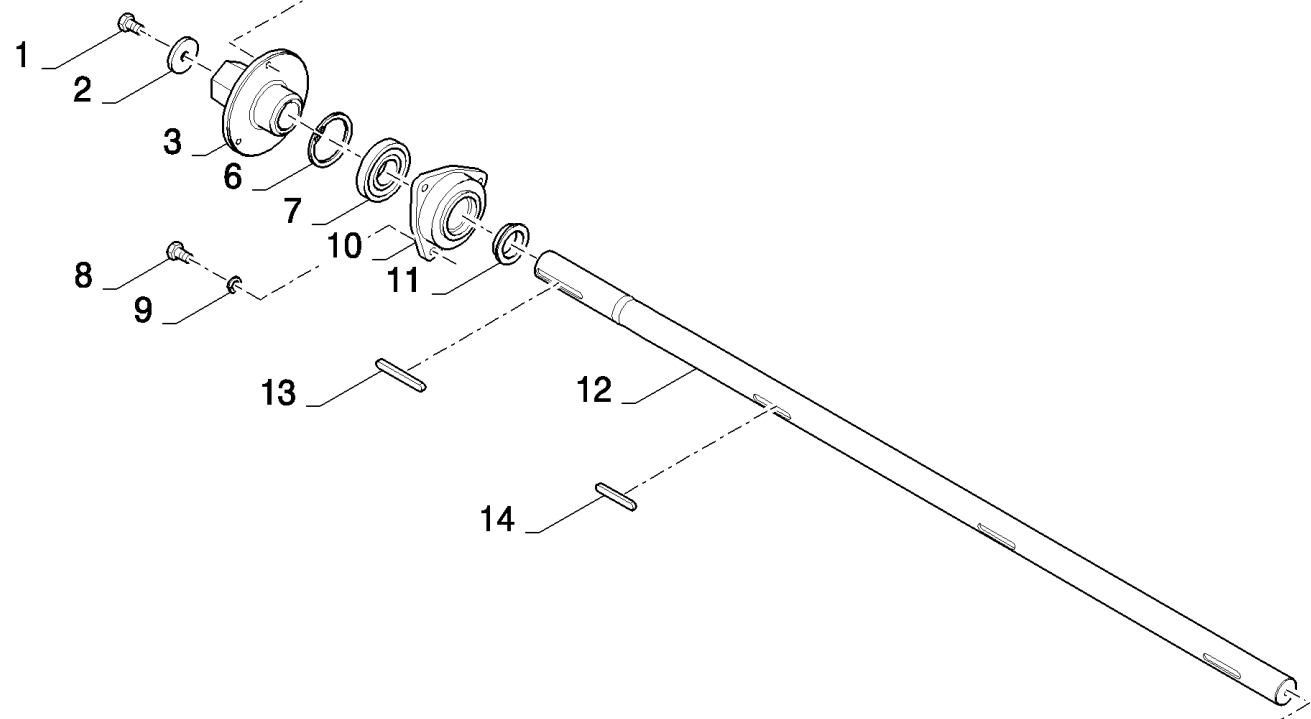

14.203(01) STANDARD DRUM, SHAFT AND BEARINGS

CS6090 COMBINE (9/06-) - Threshing

14.203(01) STANDARD DRUM, SHAFT AND BEARINGS

сылка	Номер детали	Кол-во	Описание
1	43167	1	BOLT, Hex, M16 x 30, 8.8, Full Thd,
2	84435349	1	WASHER,
3	84334140	1	HUB,
4	9706687	3	BOLT, Hex, M12 x 30, 8.8,
5	140046	3	WASHER, SPRING, Belleville, M12,
6	301652	2	RING, SNAP, M110, Int,
7	388069	2	BEARING ASSY,
8	43140	6	BOLT, Hex, M10 x 30, 8.8, Full Thd,
9	140045	6	WASHER, SPRING, Belleville, M10,
10	84334105	2	HOUSING, BEARING,
11	388669	2	RING,
12	84071597	1	SHAFT,
13	365612	1	KEY,
14	306248	3	KEY,