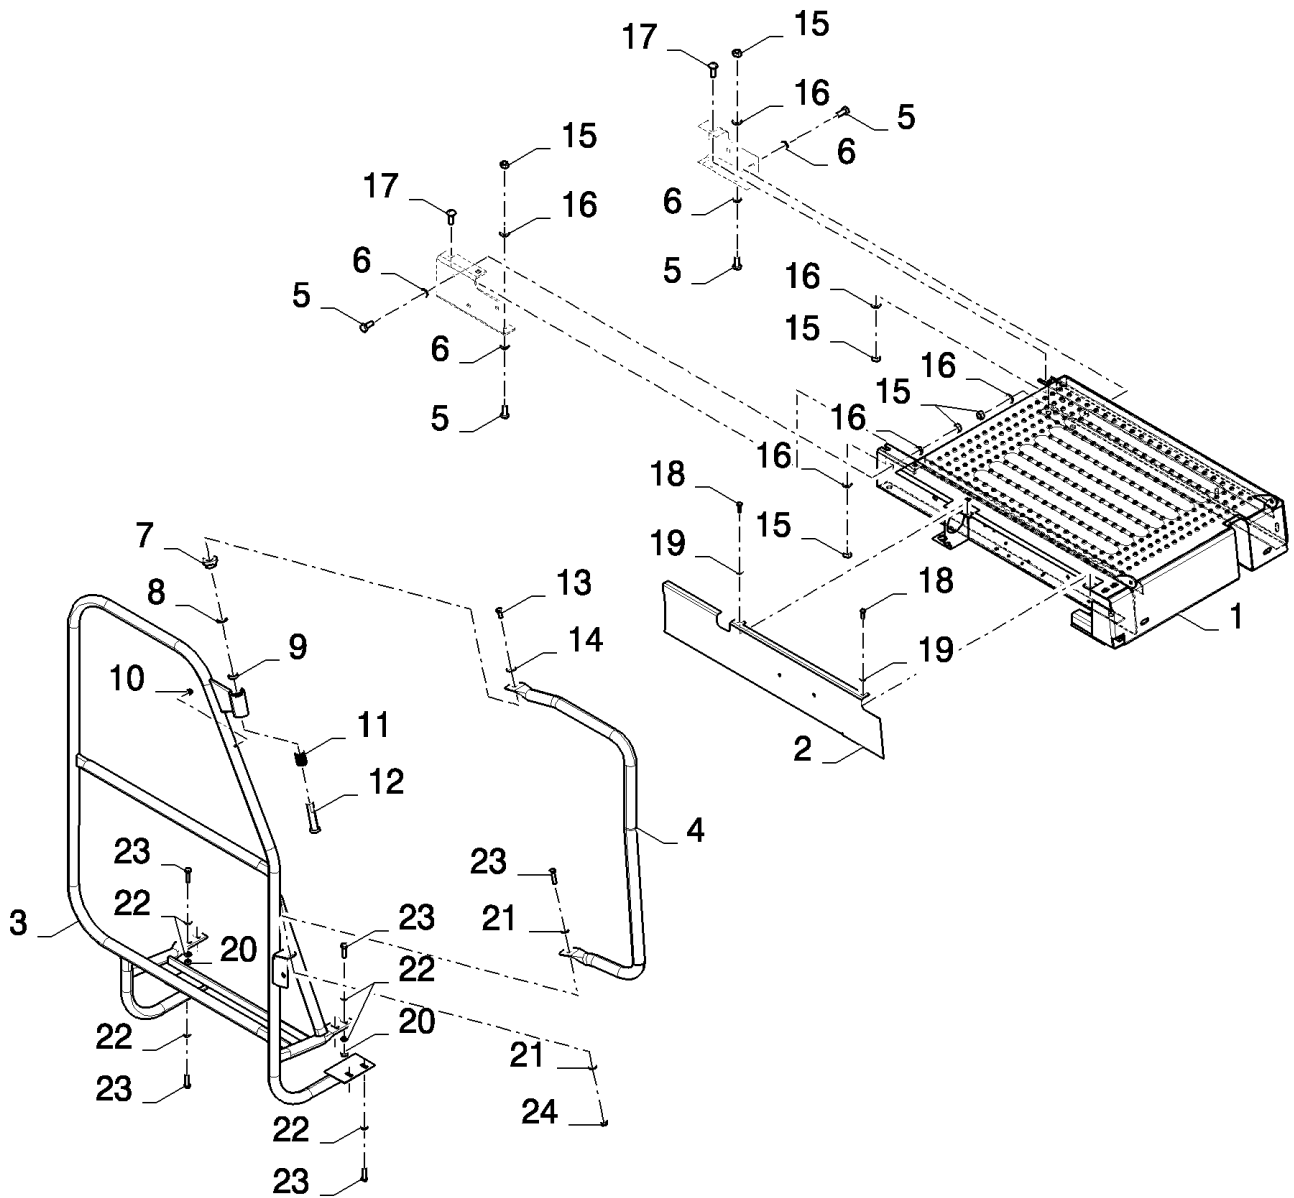

10.223(01) OPERATOR'S PLATFORM, LH

10.223(01) OPERATOR'S PLATFORM, LH

сылка	Номер детали	Кол-во	Описание
1	84807956	1	PLATFORM,
2	84807980	1	PLATE,
3	84814008	1	HANDRAIL,
4	84077980	1	SUPPORT,
5	43139	9	SCREW,
6	86511323	9	WASHER, M10 x 20 x 2,
7	84002212	1	BUSHING,
8	278643	1	RING, SNAP, M24, Int,
9	419176	1	RING,
10	336455	1	PLUG,
11	754891	1	SPRING,
12	84002211	1	PIN,
13	120103	1	BOLT, Hex, M8 x 16, 8.8,
14	412650	1	WASHER, SPRING, Belleville, M8,
15	100016	12	NUT, M10, CI 8,
16	140045	12	WASHER, SPRING, Belleville, M10,
17	86512446	3	BOLT, CARRIAGE, Short NK, M10 x 30, CI8.8, Full Thd,
18	120100	2	BOLT, Hex, M6 x 20, 8.8,
19	322357	2	WASHER, SPRING, Belleville, M6,
20	9706690	4	NUT, M8, CI 8,
21	322358	2	WASHER, SPRING, Belleville, M8,
22	86511315	12	WASHER, M8 x 16 x 1.6,
23	43128	9	BOLT, Hex, M8 x 30, 8.8,
24	86629542	1	NUT, LOCK, M8 x 1.25, CI 8,