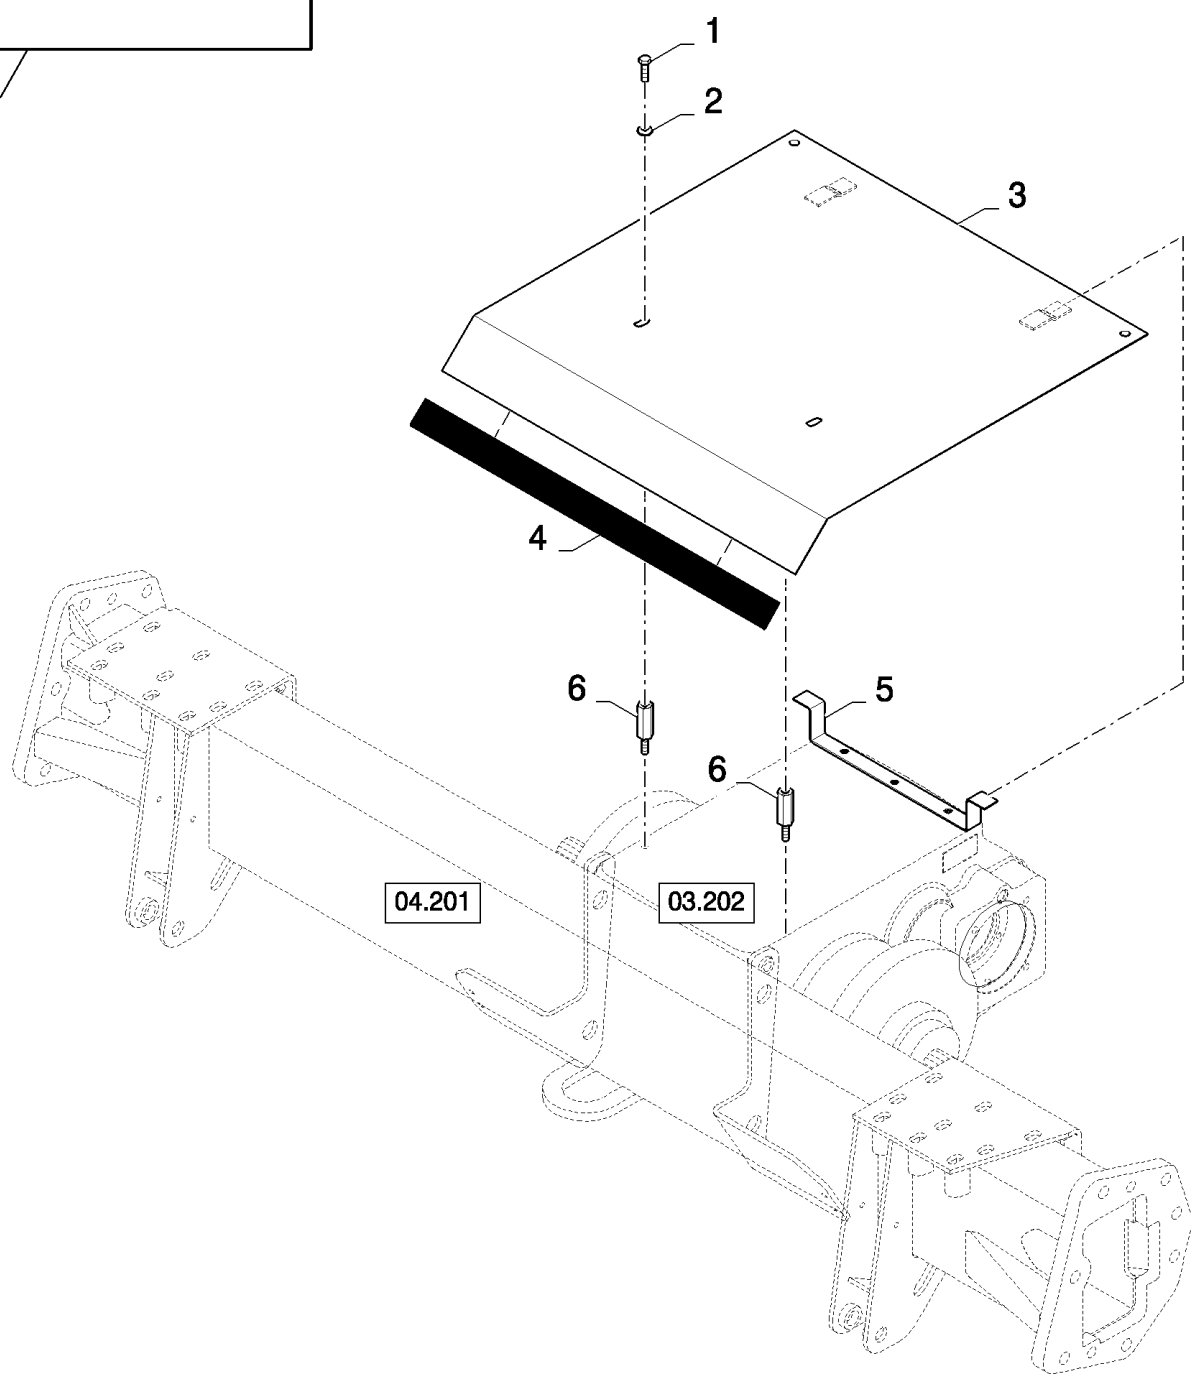

04.205(01) GEARBOX AND BRAKE PROTECTIONS

04.205(01) GEARBOX AND BRAKE PROTECTIONS

сылка	Номер детали	Кол-во	Описание
1	120103	2	BOLT, Hex, M8 x 16, 8.8,
2	412650	2	WASHER, SPRING, Belleville, M8,
3	84433243	1	SHIELD,
4	401311	1	HOSE, PROTECTION, L=0.46M
5	84075330	1	BRACKET,
6	87539097	2	SCREW,