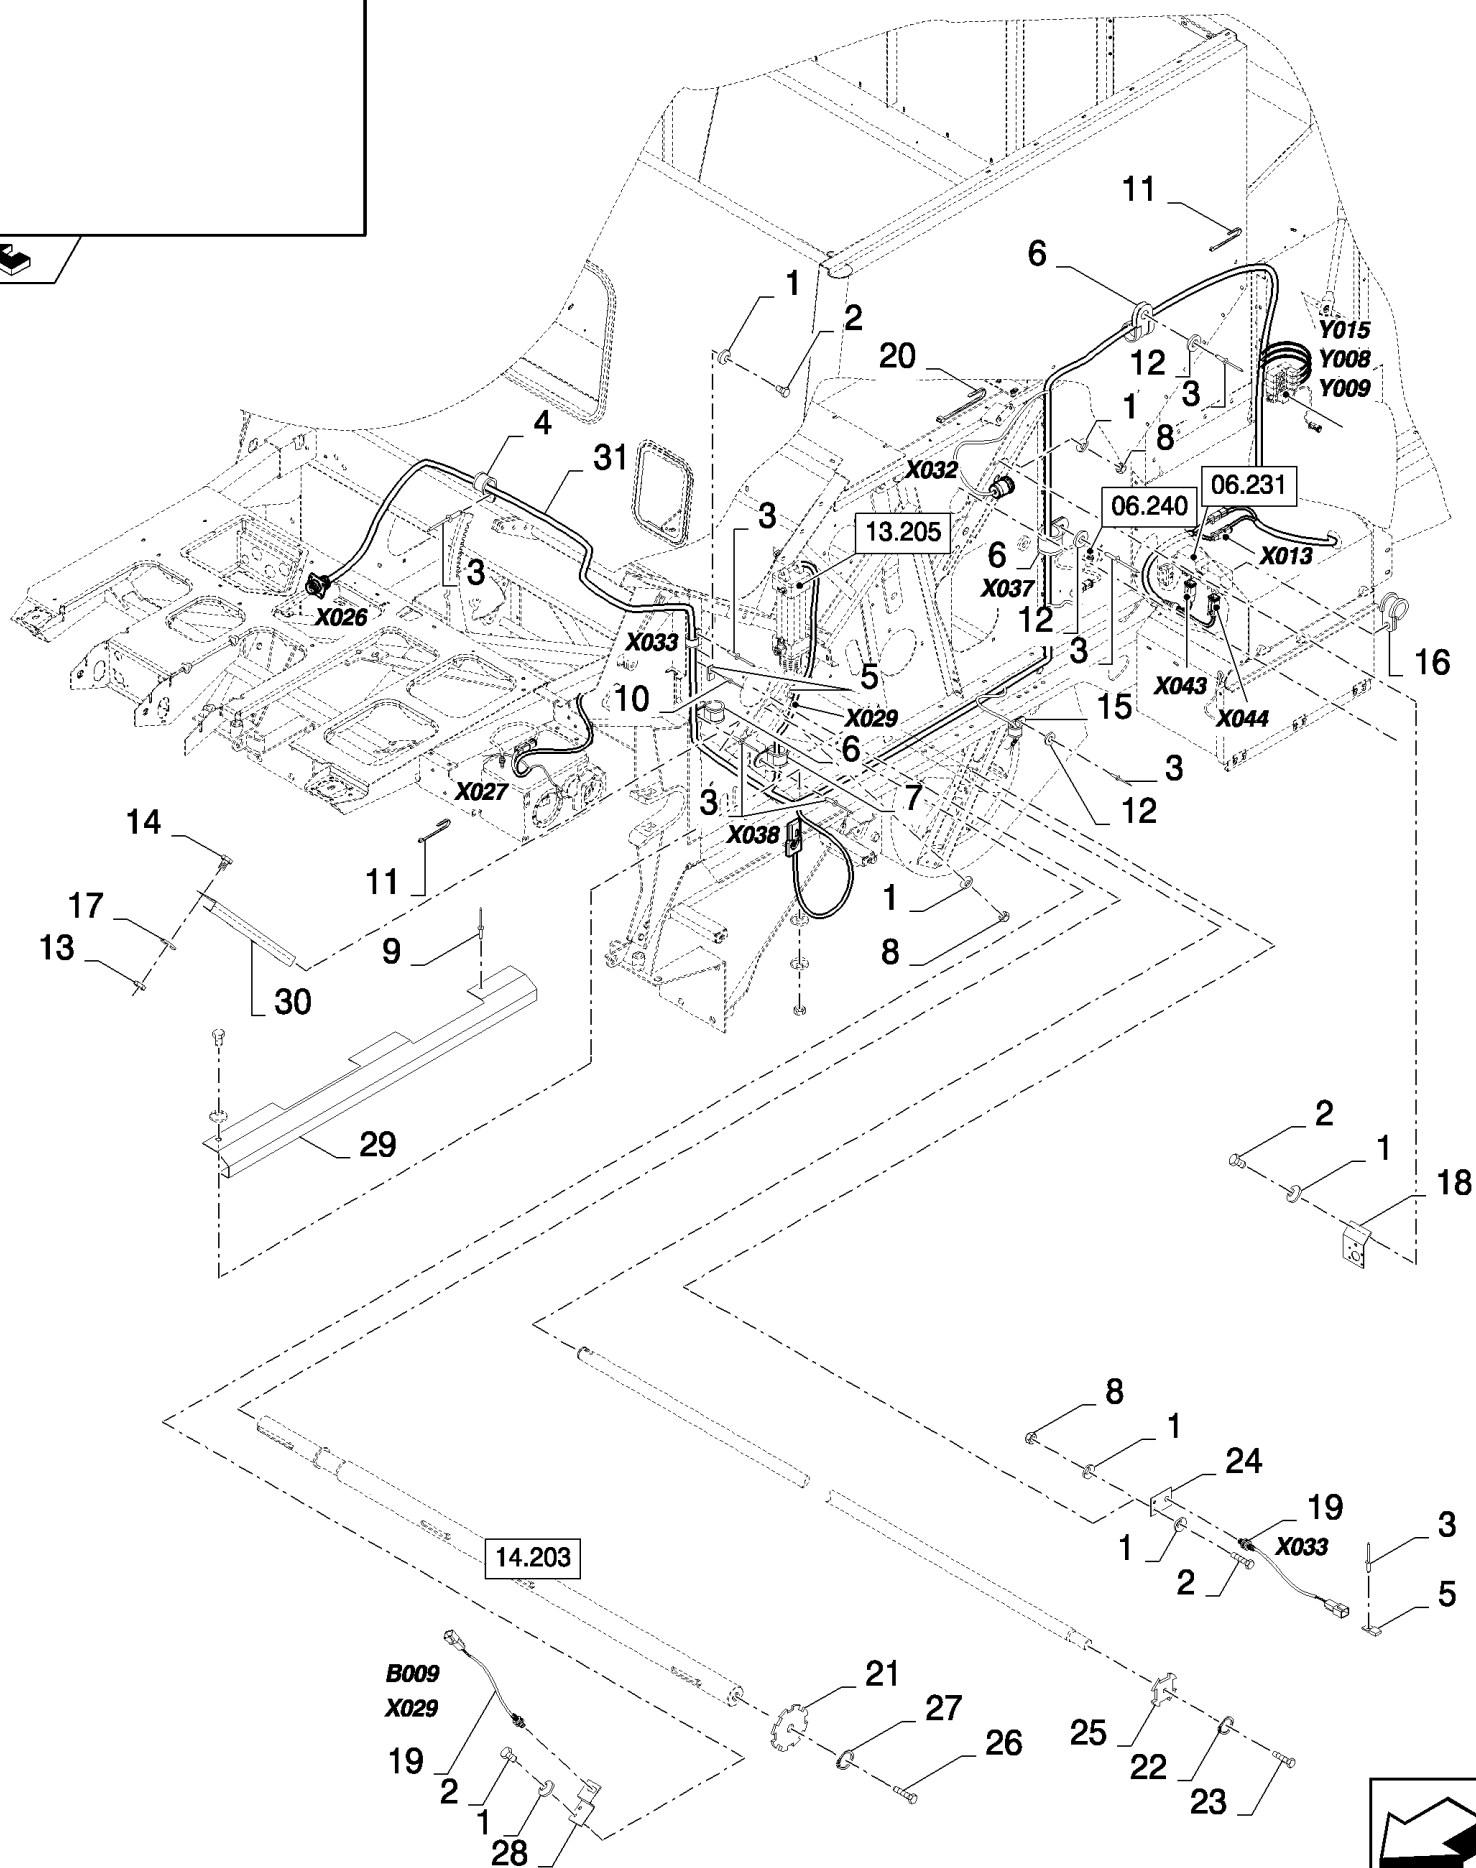

06.232(01) UPPER FRAME, ELECTRICITY

CS6090 COMBINE (9/06-) - Electrical System

06.232(01) UPPER FRAME, ELECTRICITY

сылка	Номер детали	Кол-во	Описание
1	322357	10	WASHER, SPRING, Belleville, M6,
2	86977786	5	BOLT, Hex, M6 x 25, 8.8,
3	9512290	13	RIVET,
4	84818445	4	CLAMP,
5	84058832	2	CLIP,
6	84818444	7	CLAMP,
7	84818443	1	CLAMP,
8	9706755	5	NUT, M6, CI 8,
9	9512968	2	RIVET,
10	445394	2	RIVET, Pop, M4.8 x 12.7,
11	86566990	5	STRAP, CABLE,
12	322356	7	WASHER, LOCK, 5MM
13	86508813	1	NUT, M5, CI 8,
14	120098	1	BOLT, Hex, M5 x 20, 8.8, Full Thd,
15	84818441	1	CLAMP,
16	86010402	1	CLAMP, 1/2", Insul, 3/8" Bolt,
17	9824326	1	WASHER, M5,
18	87341325	1	BRACKET,
19	84058861	2	SENSOR, , SEE FIGURE 06.701
20	86566989	1	STRAP, CABLE,
21	84077929	1	DISC,
22	140045	1	WASHER, SPRING, Belleville, M10,
23	43138	1	BOLT, Hex, M10 x 20, 8.8, Full Thd,
24	84077951	1	BRACKET,
25	84077888	1	DISC,
26	300388	1	BOLT, Hex, M12 x 25, 8.8,
27	140046	1	WASHER, SPRING, Belleville, M12,
28	84334036	1	BRACKET,
29	84434725	1	SHIELD,
30	84434780	1	SHIELD,
31	87371902	1	HARNESS, WIRE, , SEE FIGURE 06.578