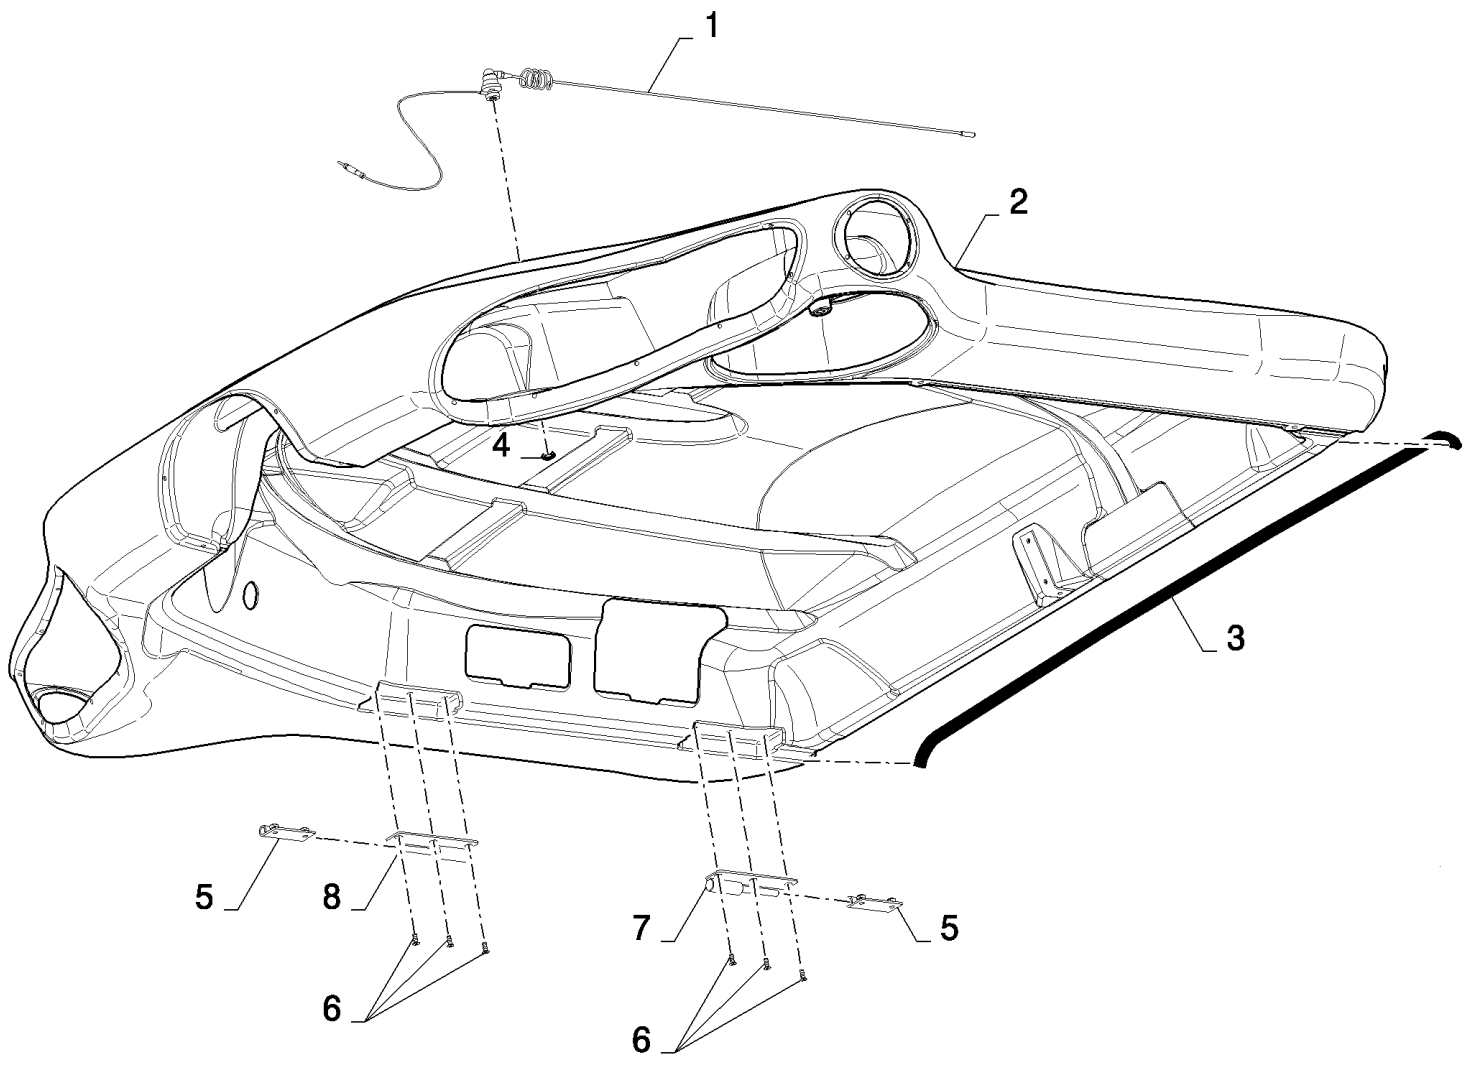

10.239(01) CAB ROOF, OUTER

CS6090 COMBINE (9/06-) - Cab

10.239(01) CAB ROOF, OUTER

сылка	Номер детали	Кол-во	Описание
1	84026763	1	ANTENNA,
2	84814286	1	ROOF,
3	84607251	1	WEATHERSTRIP, RUBBER, L:1.42M
4	84002421	1	WASHER,
5	84075984	2	HINGE,
6	300580	6	SCREW, Hex Flat Hd, M6 x 16, 4.8, M6x16
7	84075994	1	HINGE,
8	84075963	1