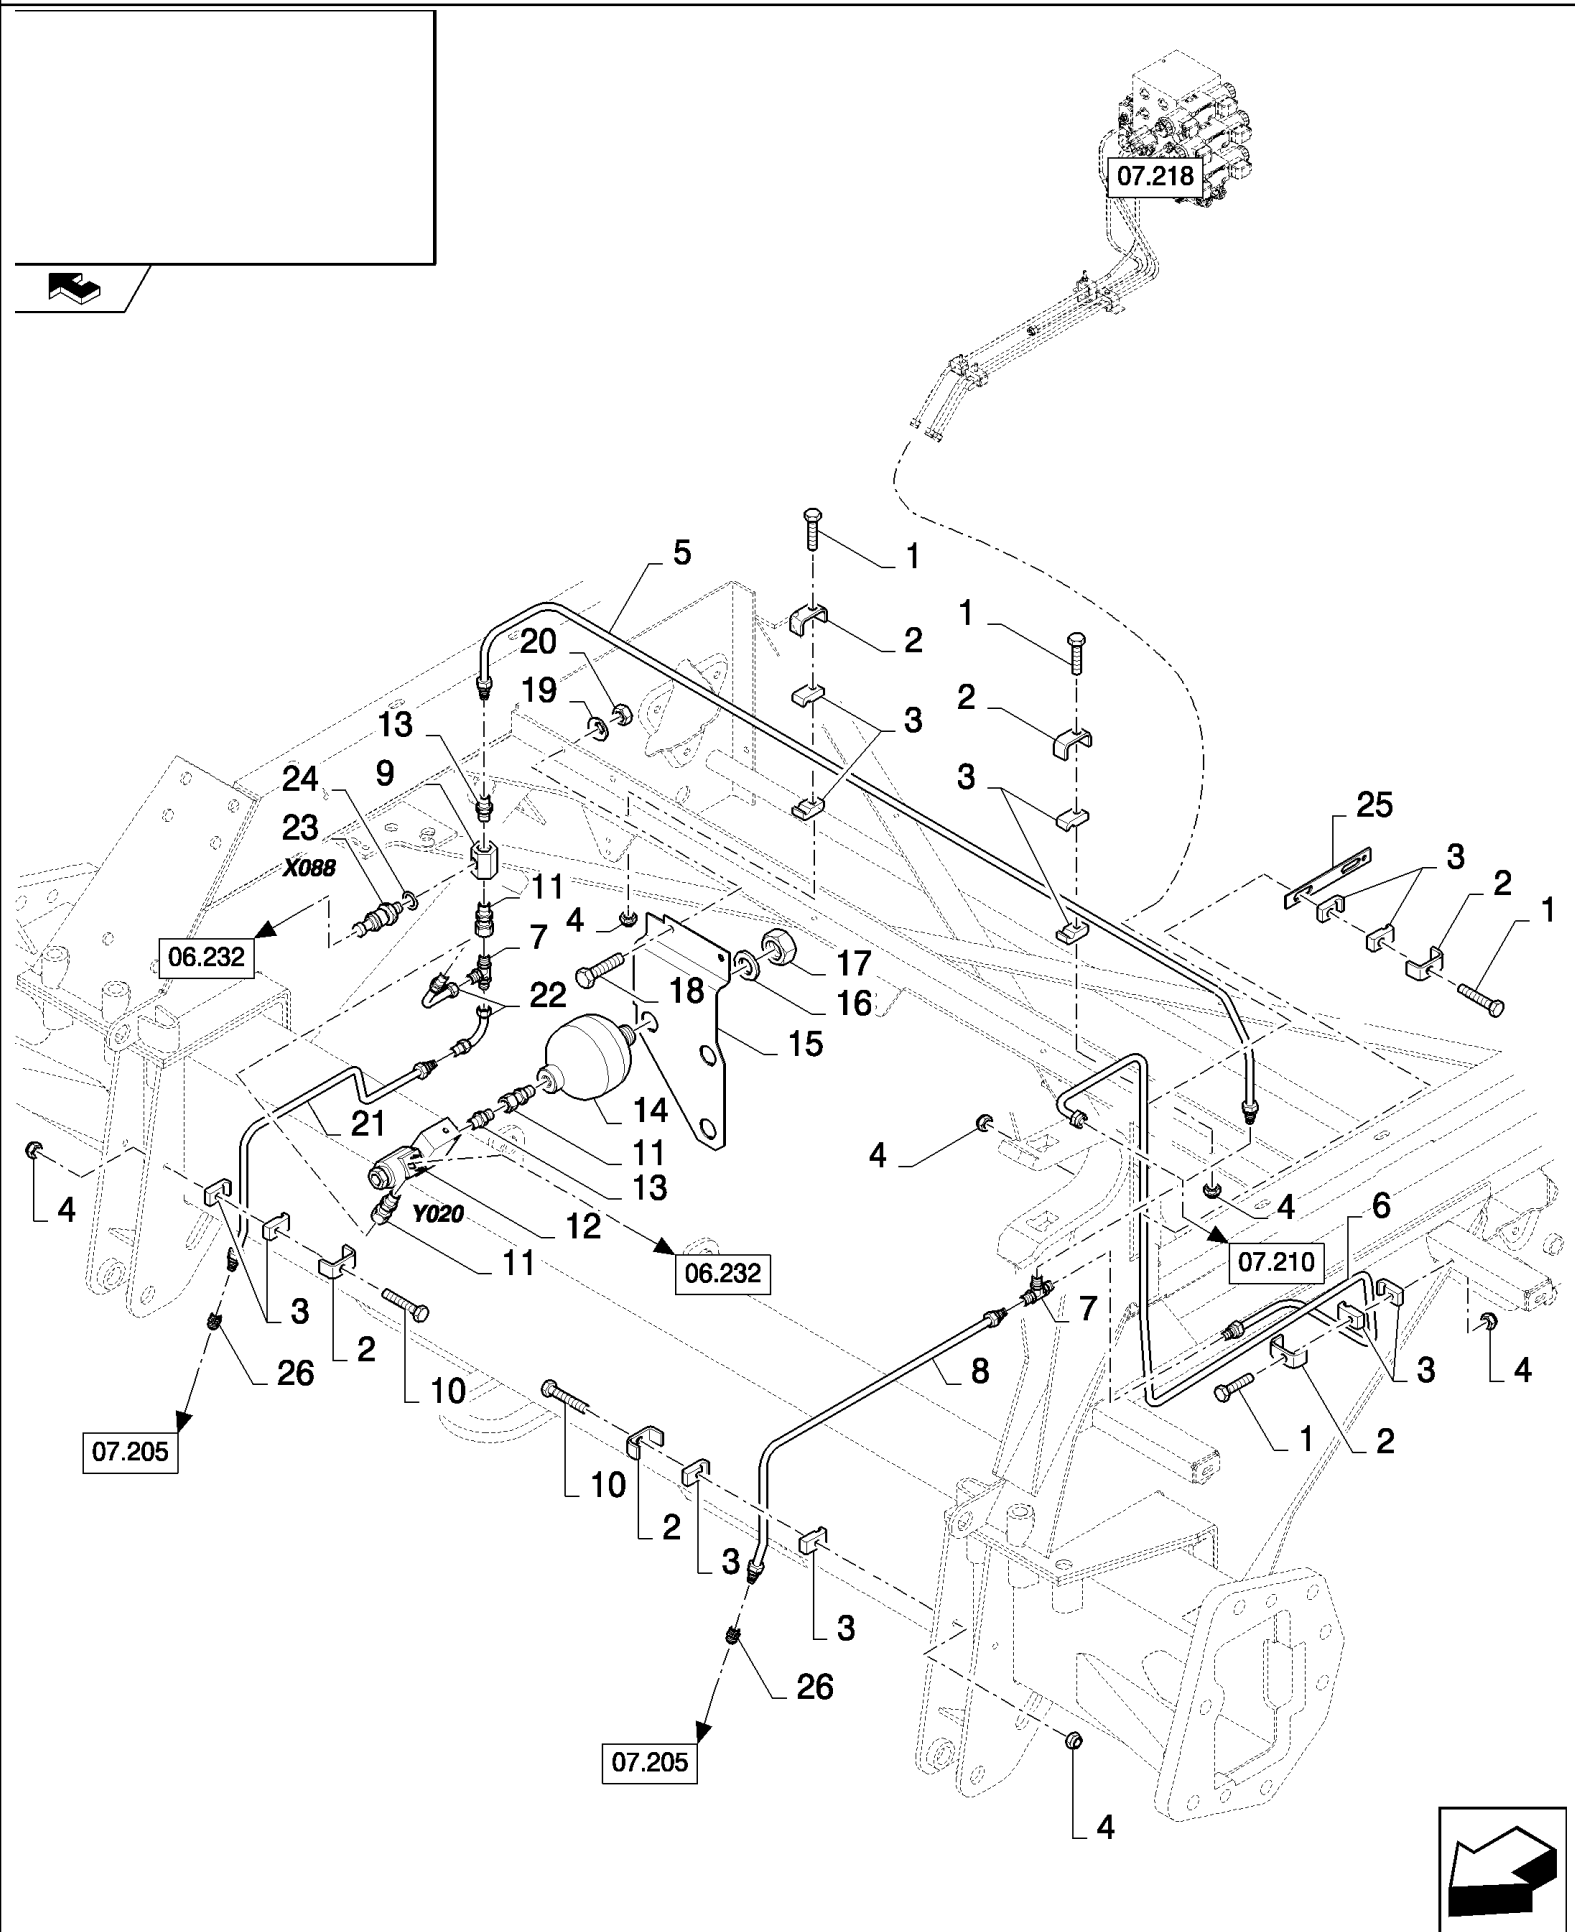

CS6090 COMBINE (9/06-) - Hydraulic System

07.206(01) CYLINDERS, STRAW ELEVATOR

сылка	Номер детали	Кол-во	Описание
1	86977790	4	BOLT, Hex, M6 x 45, 8.8,
2	442340	7	SUPPORT,
3	433008	14	CLAMP,
4	412152	7	NUT, LOCK, M6 x 1, CI 8.8,
5	84437937	1	TUBE, HYD,
6	87344951	1	TUBE, HYD,
7	150019	2	CONNECTION, 3 WAY,
8	84452309	1	TUBE, HYD,
9	84334080	1	CONNECTOR, HYD.,
10	120056	2	BOLT, Hex, M6 x 50, 8.8,
11	84018409	3	CONNECTOR, HYD.,
12	84439576	1	VALVE, HYDRAULIC,
13	395782	4	CONNECTOR, HYD.,
14	84018325	1	ACCUMULATOR,
15	84441047	1	SUPPORT,
16	140110	1	WASHER,
17	308823	1	NUT, M28 x 1.5, CI 8,
18	43127	2	BOLT, Hex, M8 x 25, 8.8,
19	322358	2	WASHER, SPRING, Belleville, M8,
20	9706690	2	NUT, M8, CI 8,
21	84452311	1	TUBE, HYD,
22	9508529	2	ELBOW,
23	86523197	1	SENSOR, (24)
24	84320139	1	O-RING,
25	919316	1	SUPPORT,
26	150018	1	CONNECTOR, HYD.,