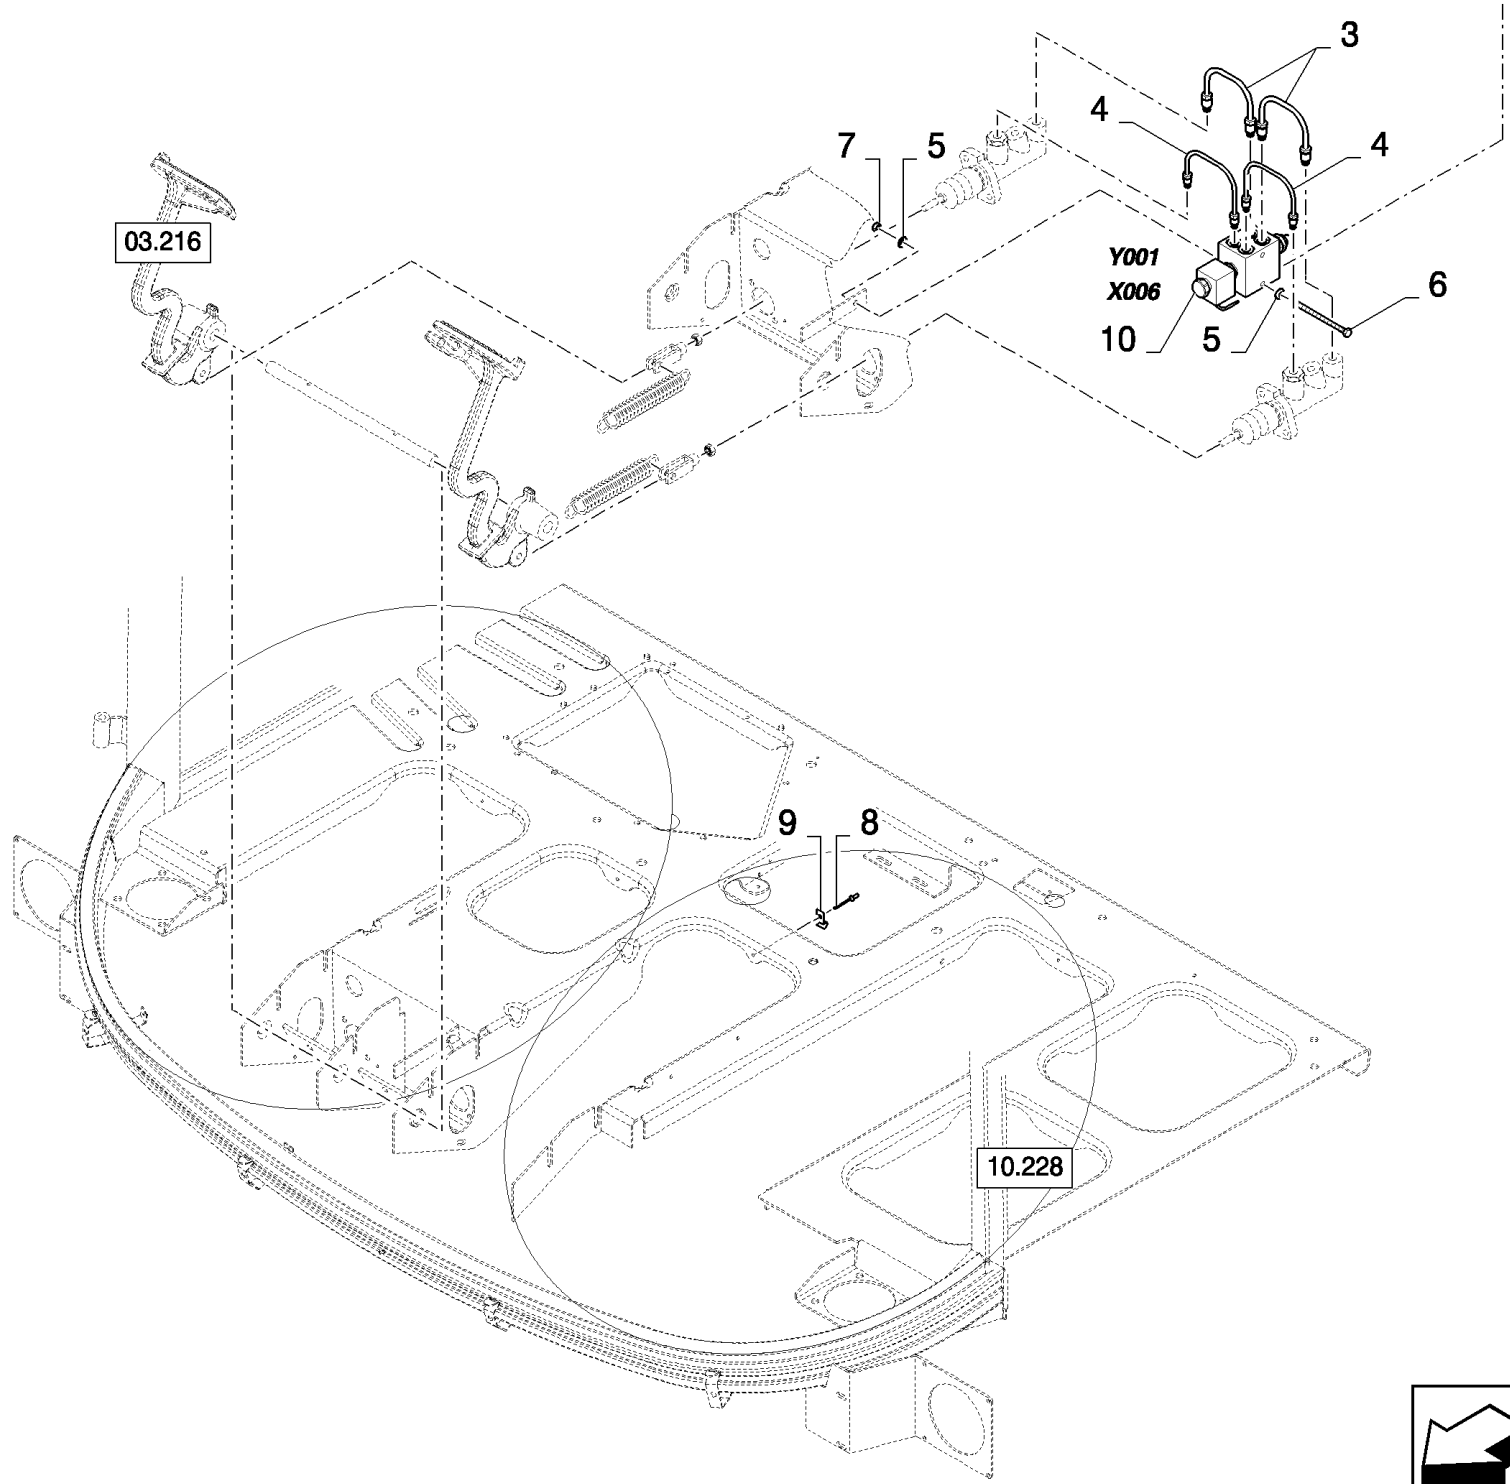

03.221(01) BRAKE LIMITER, FOR MAIZE HEADER ONLY

03.221(01) BRAKE LIMITER, FOR MAIZE HEADER ONLY

сылка	Номер детали	Кол-во	Описание
1	913888	1	CLAMP, HOSE,
2	84448948	1	BRAKE LINE,
3	84817771	2	TUBE, HYD,
4	84817773	2	TUBE, HYD,
5	322357	2	WASHER, SPRING, Belleville, M6,
6	86508569	1	BOLT, Hex, M6 x 70, 8.8, M6x70
7	9706755	1	NUT, M6, CI 8,
8	425520	1	RIVET,
9	412089	1	CLAMP,
10	84607499	1	VALVE, HYDRAULIC,