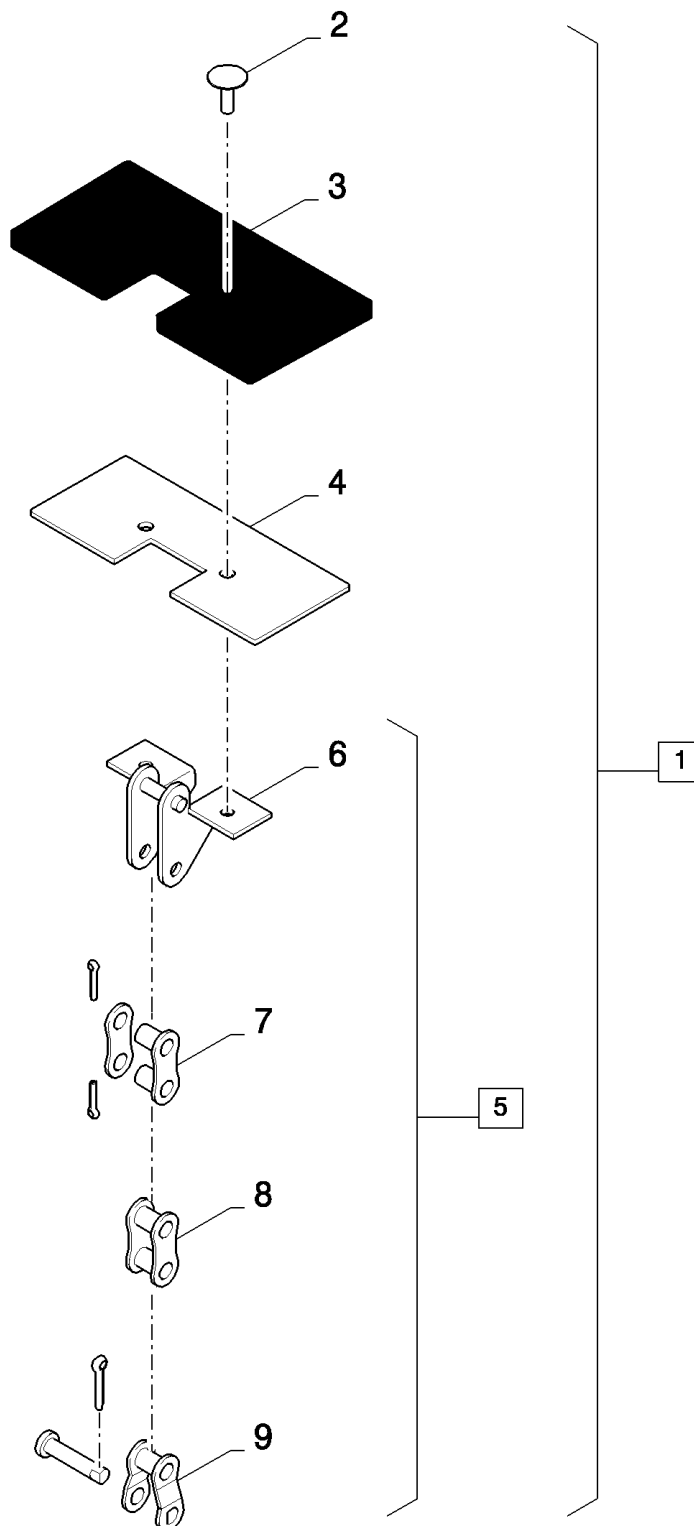

CS6090 COMBINE (9/06-) - Unloading

16.209(01) GRAIN ELEVATOR CHAIN

сылка	Номер детали	Кол-во	Описание
1	84980072	1	CHAIN, (2 to 9)
2	84004839	82	RIVET,
3	9835453	41	FLIGHT, RUBBER,
4	84015241	41	PLATE,
5	84981580	1	CHAIN, (6 to 9)
6	84017435	41	LINK, CONNECTING,
7	40241	40	LINK, CONNECTING,
8	86595253	81	LINK, CHAIN,
9	40242	3	LINK, OFFSET,