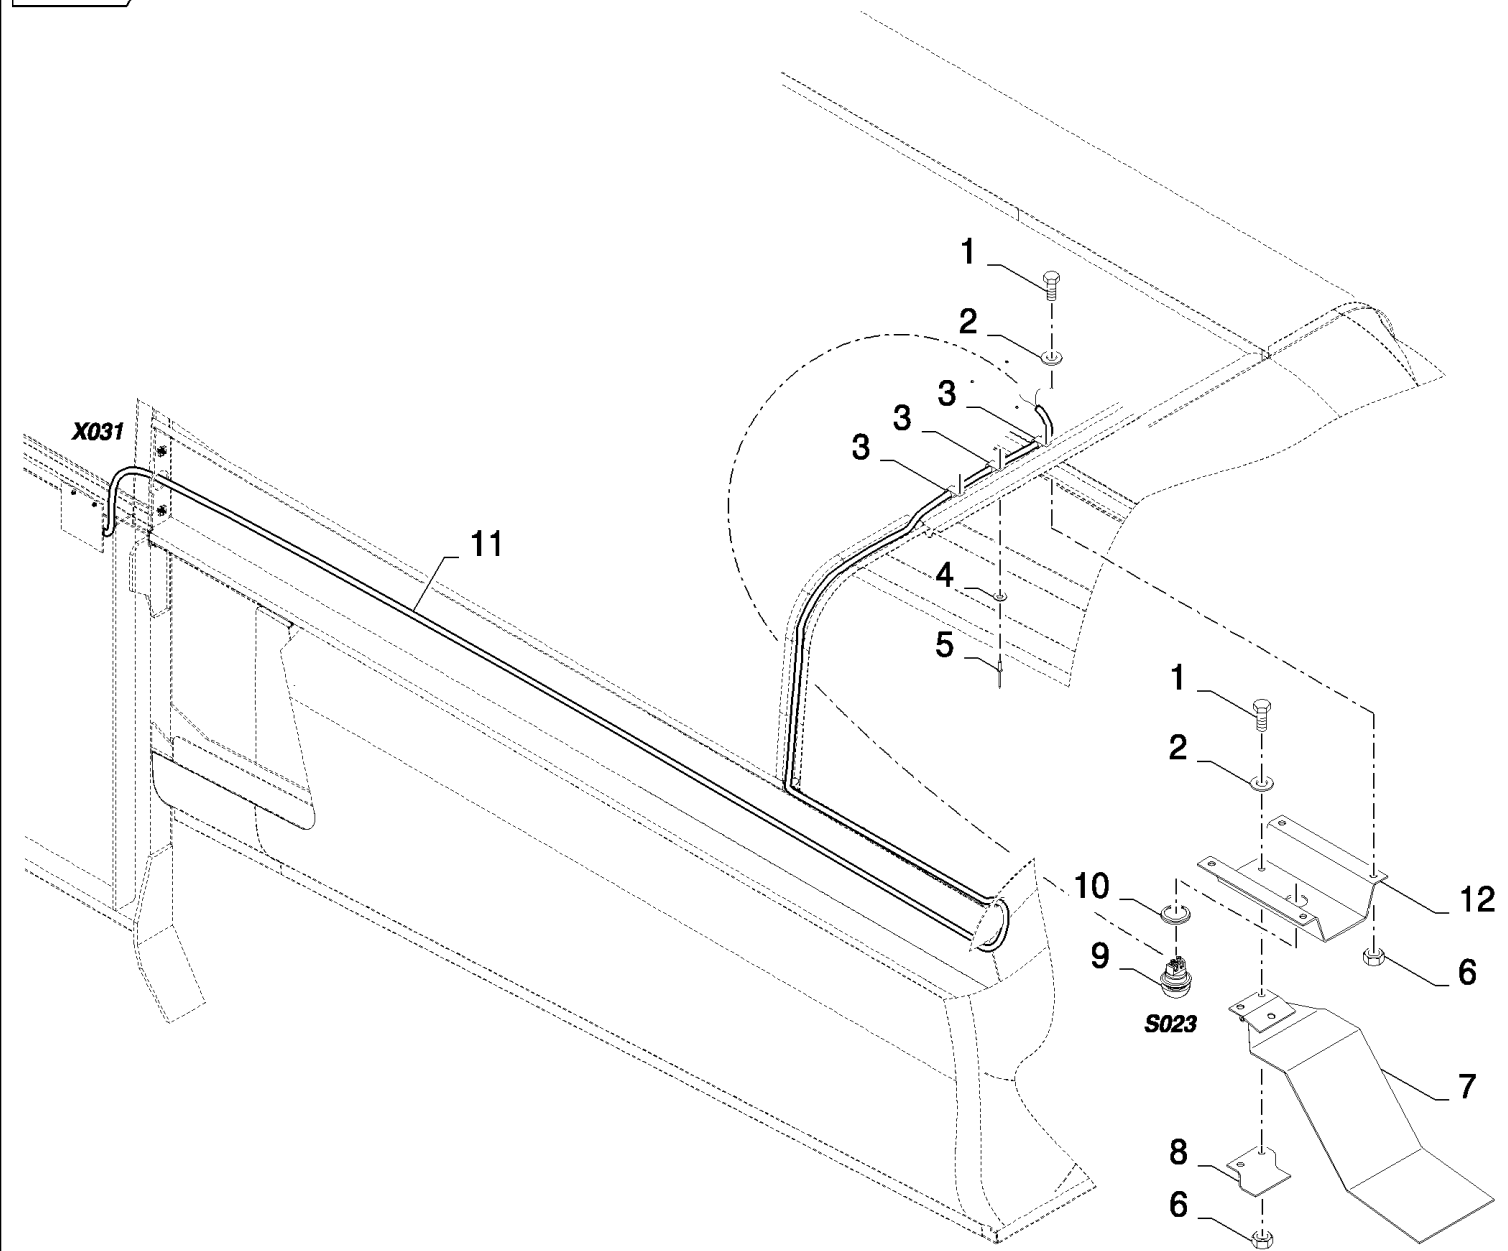

сылка	Номер детали	Кол-во	Описание
1	86508568	6	BOLT, Hex, M6 x 16, 8.8,
2	322357	6	WASHER, SPRING, Belleville, M6,
3	9507807	3	CLAMP,
4	322356	3	WASHER, LOCK, 5MM
5	9512289	3	Rivet
6	9706755	6	NUT, M6, CI 8,
7	417790	1	SUPPORT,
8	417793	1	SUPPORT,
9	335378	1	PUSH BUTTON,
10	397986	1	CUP,
11	84437313	1	HARNESS, WIRE, , SEE FIGURE 06.527
12	417792	1	SUPPORT,