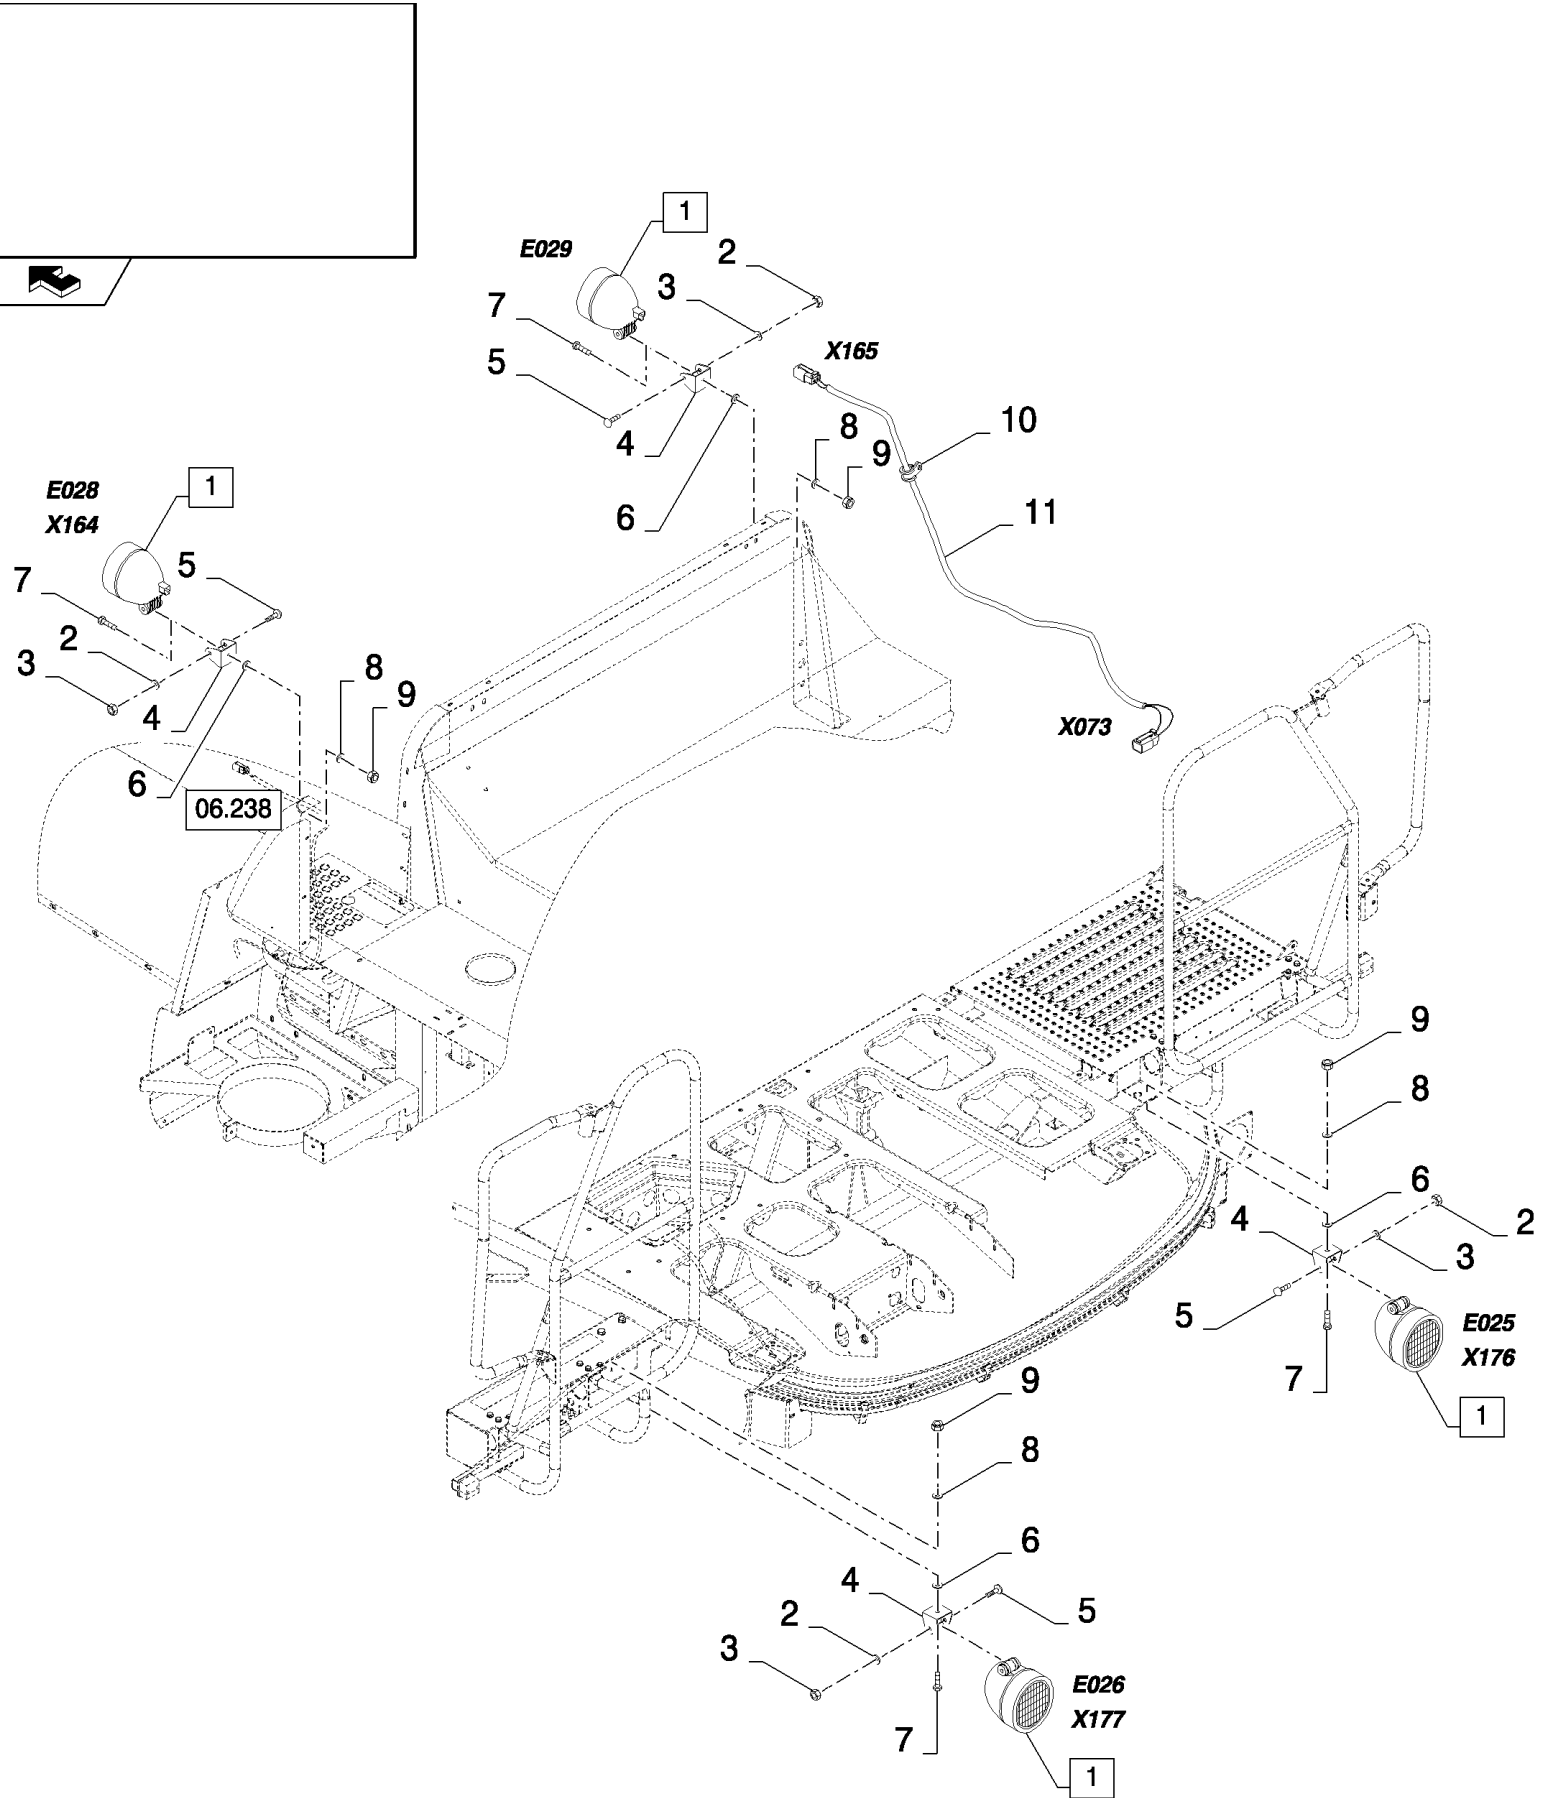

06.211(01) WORK LIGHTS

06.211(01) WORK LIGHTS

сылка	Номер детали	Кол-во	Описание
1	84607497	4	LAMP, (2 to 6)
2	NSS	1	NOT SERVICED SEPARATELY,
3	NSS	1	NOT SERVICED SEPARATELY,
4	NSS	1	NOT SERVICED SEPARATELY,
5	NSS	1	NOT SERVICED SEPARATELY,
6	NSS	1	NOT SERVICED SEPARATELY,
7	43139	4	SCREW, M10x25
8	86511323	4	WASHER, M10 x 20 x 2,
9	100037	4	NUT, M10 x 1.5, CI 8,
10	272535	5	CLAMP, 1/8", Insul, 1/4" Bolt,
11	84437327	1	HARNESS, WIRE, , SEE FIGURE 06.530