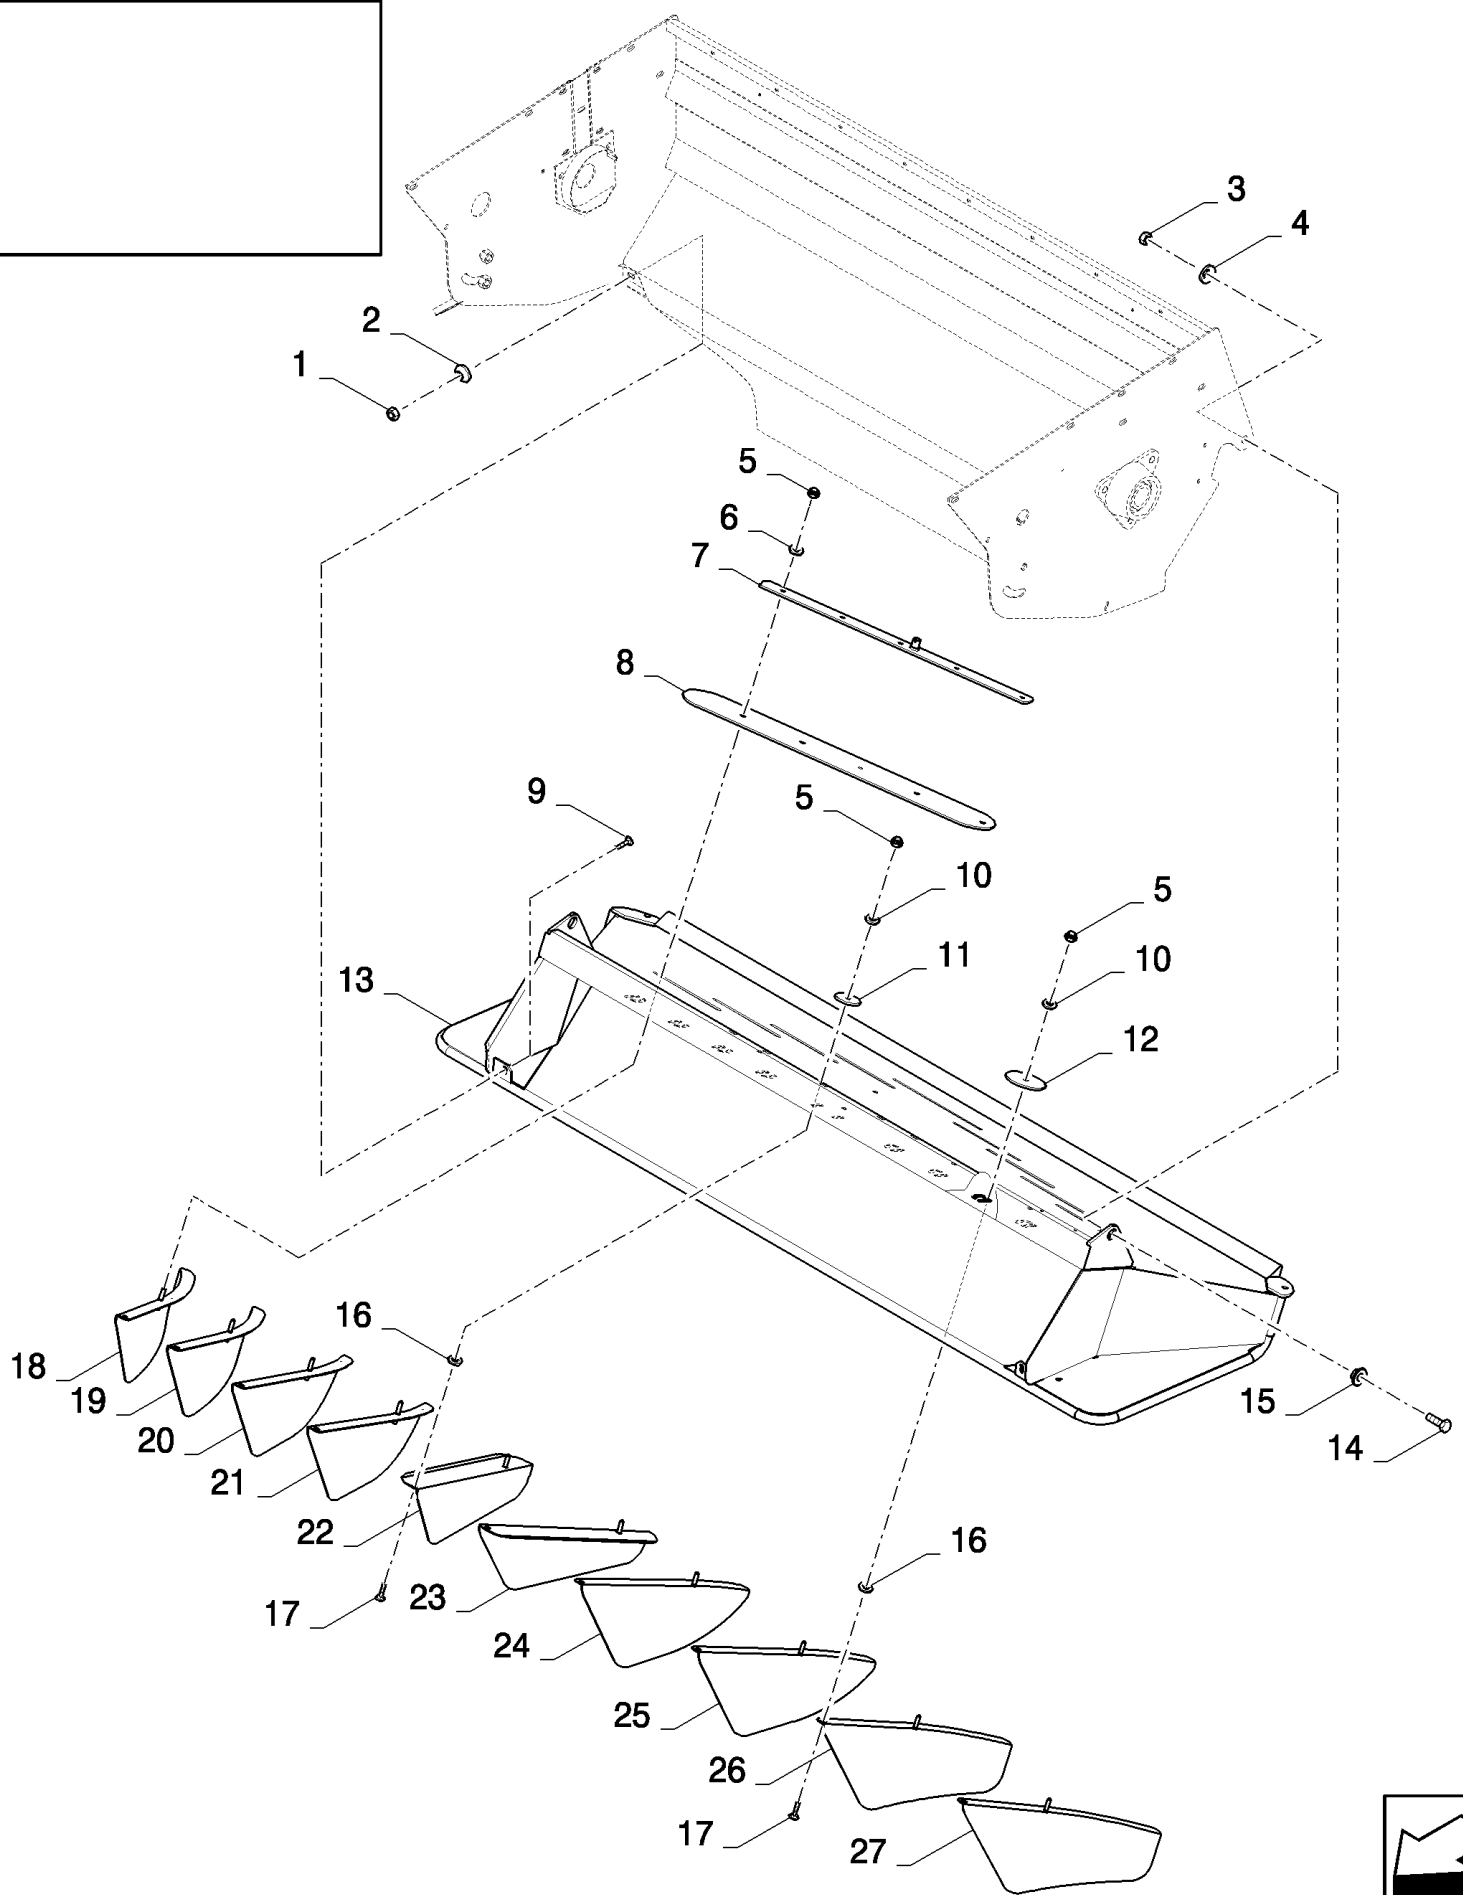

18.87395594(04) STRAWCHOPPER - MANUAL ADJUSTABLE DEFLECTORS

18.87395594(04) STRAWCHOPPER - MANUAL ADJUSTABLE DEFLECTORS

сылка	Номер детали	Кол-во	Описание
1	9706690	2	NUT, M8, CI 8,
2	412650	2	WASHER, SPRING, Belleville, M8,
3	100020	2	NUT, M16, CI 8,
4	140048	2	WASHER, SPRING, Belleville, M16,
5	86629542	20	NUT, LOCK, M8 x 1.25, CI 8,
6	140016	10	WASHER, M8 x 16 x 1.6,
7	84435482	2	PAD, SLIDING,
8	84065131	2	PAD, SLIDING,
9	86507486	2	BOLT, CARRIAGE, Short NK, M8 x 20, CI8.8, Full Thd,
10	140041	10	WASHER, M8 x 28 x 3,
11	84435270	2	WASHER,
12	84435269	8	WASHER,
13	84434285	1	FRAME,
14	120090	2	BOLT, Hex, M16 x 50, 8.8,
15	84435443	2	BUSHING,
16	747812	10	WASHER, 15MM
17	308761	10	BOLT, CARRIAGE, Short NK, M8 x 25, CI8.8, Full Thd,
18	84454358	1	DEFLECTOR,
19	84454361	1	DEFLECTOR,
20	84454363	1	DEFLECTOR,
21	84454365	1	DEFLECTOR,
22	84435316	1	DEFLECTOR,
23	84435322	1	DEFLECTOR,
24	84454366	1	DEFLECTOR,
25	84454367	1	DEFLECTOR,
26	84454369	1	DEFLECTOR,
27	84454370	1	DEFLECTOR,
	84004739	2	DECAL,