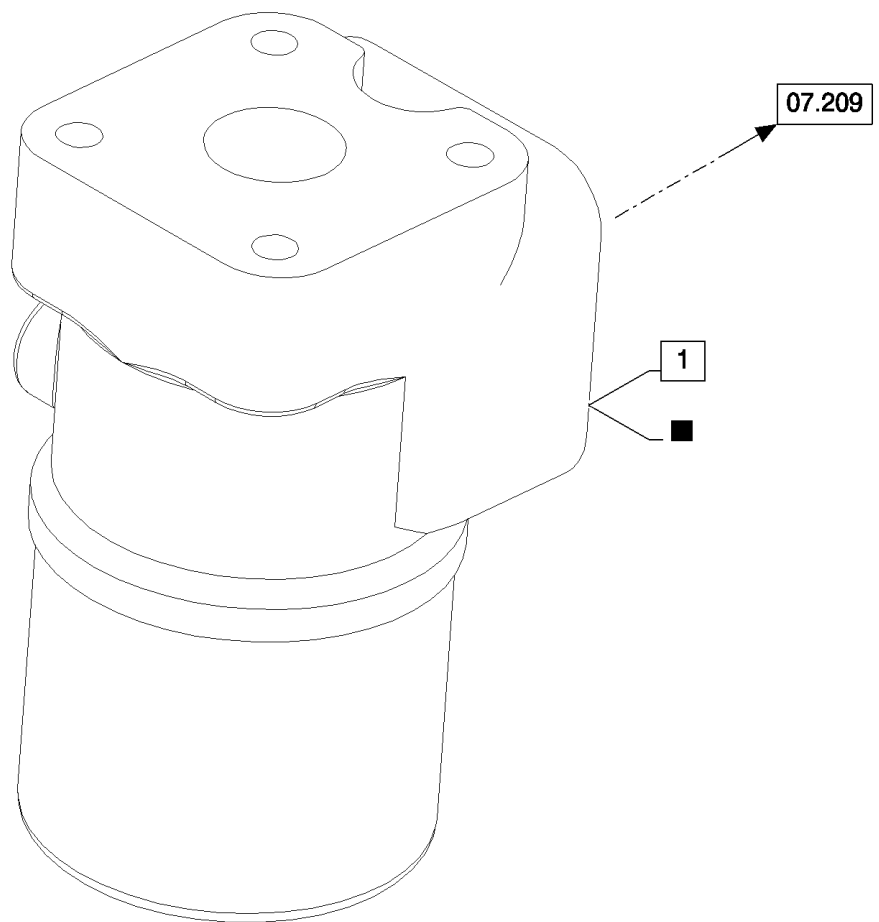

CS6090 COMBINE (9/06-) - Hydraulic System

07.223(01) STEERING VALVE - FOR FIXED, POWERED AND FIXED STEERING AXLE HIGH CENTER

сылка	Номер детали	Кол-во	Описание
1	84458935	1	VALVE, HYDRAULIC, (2)
2	84053469	1	KIT, SEALS,