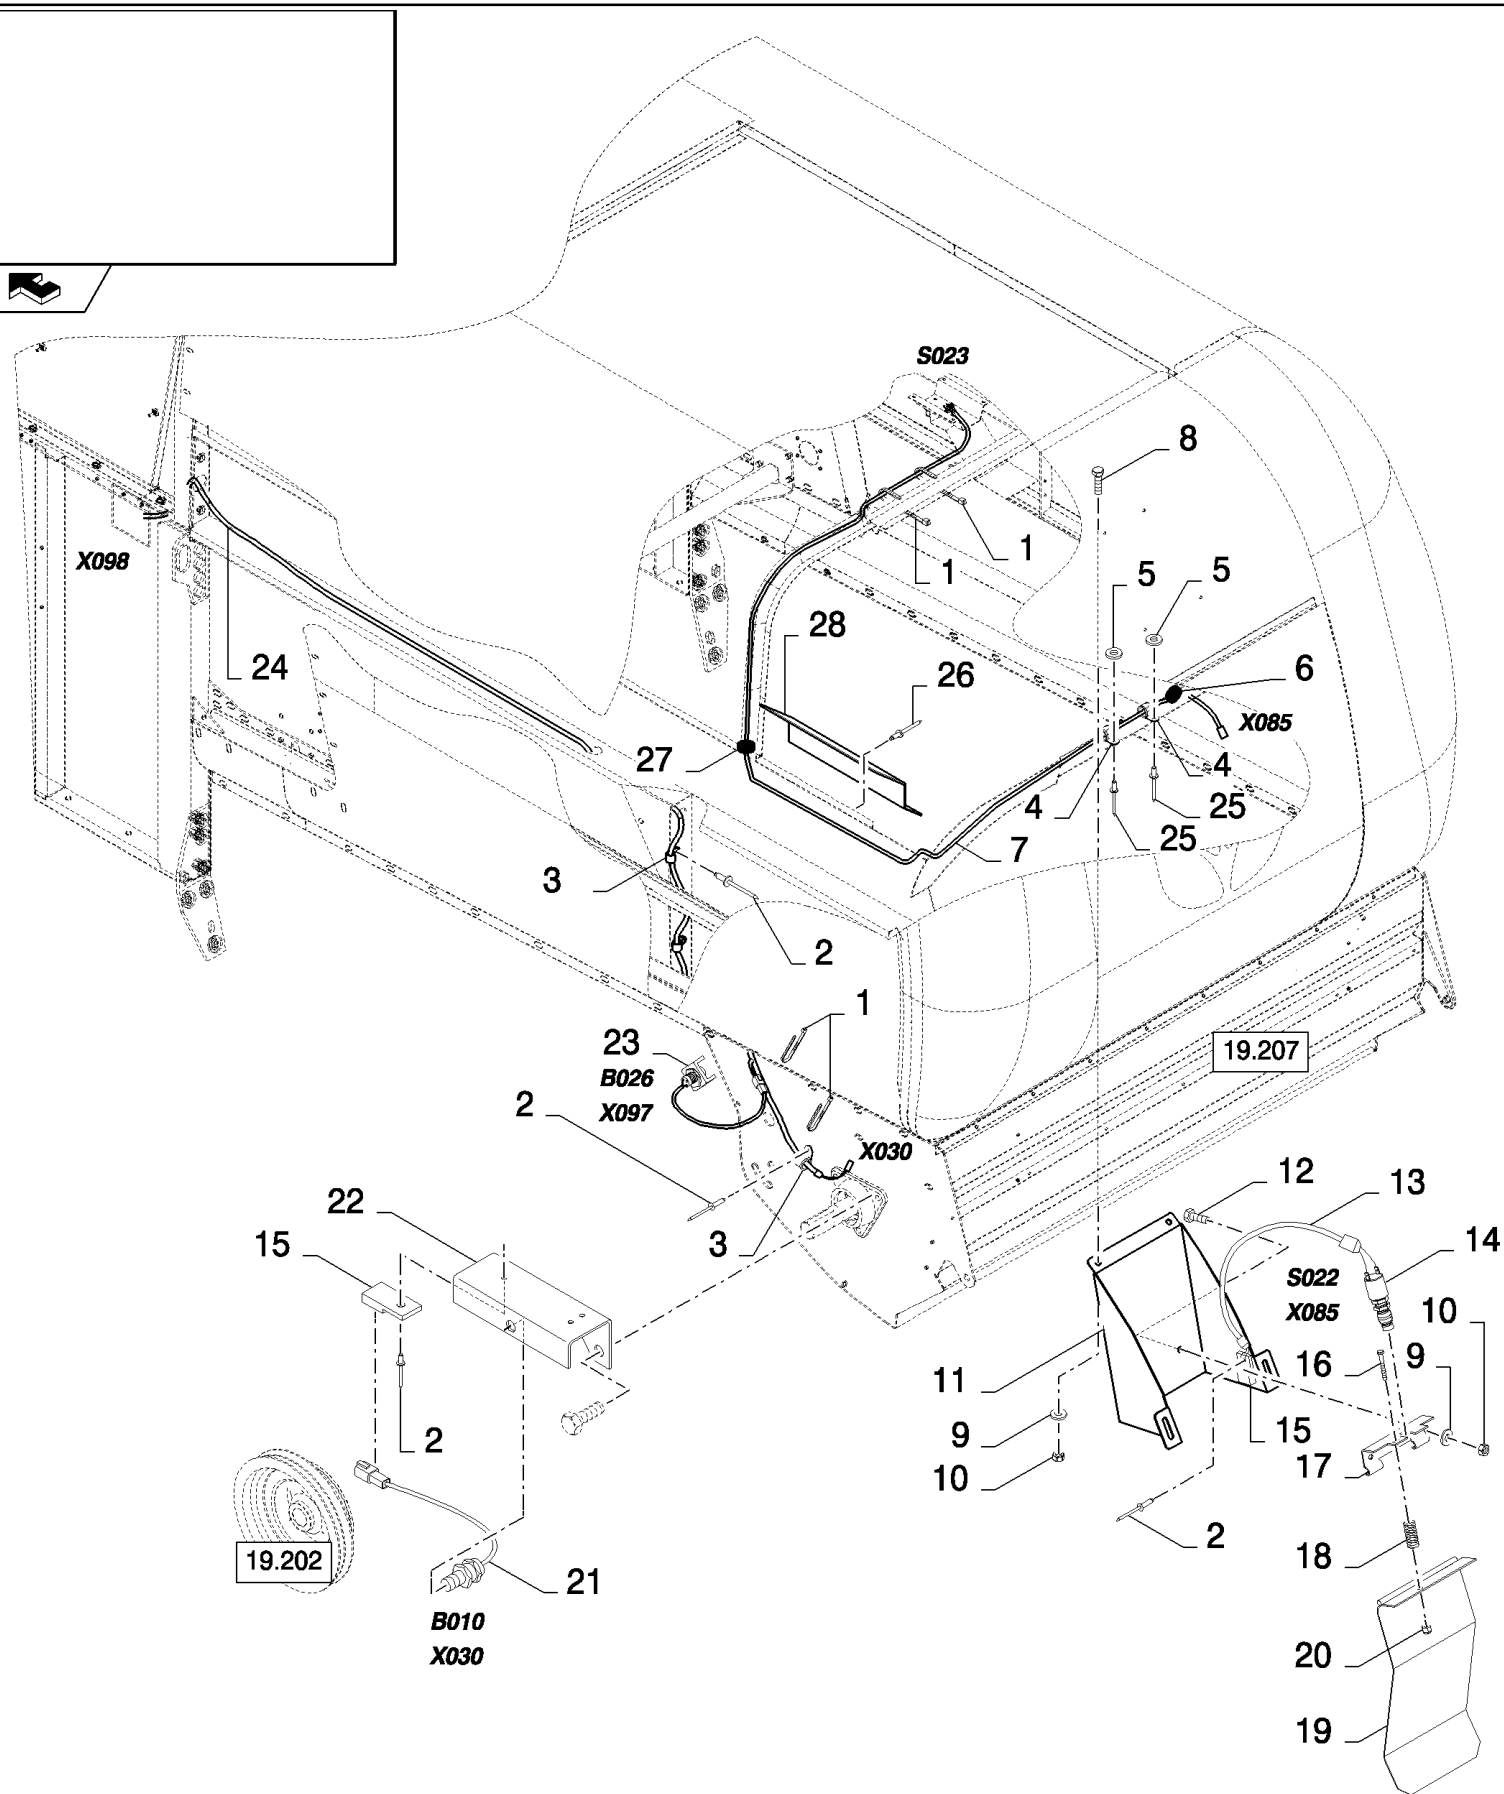

## 06.210(01) ELECTRICAL EQUIPMENT, STRAW CHOPPER

сылка	Номер детали	Кол-во	Описание
1	89993154	3	CLAMP,
2	445394	2	RIVET, Pop, M4.8 x 12.7,
3	84818441	3	CLAMP,
4	9507807	2	CLAMP,
5	322356	2	WASHER, LOCK, 5MM
6	307016	1	FITTING, PIPE,
7	84437319	1	HARNESS, WIRE, , SEE FIGURE 06.528
8	86512439	4	BOLT, CARRIAGE, Short NK, M6 x 16, CI8.8, Full Thd,
9	322357	6	WASHER, SPRING, Belleville, M6,
10	9706755	6	NUT, M6, CI 8,
11	84441249	1	SUPPORT,
12	86508568	2	BOLT, Hex, M6 x 16, 8.8,
13	84441663	1	HARNESS, WIRE, , SEE FIGURE 06.548
14	89818685	1	SWITCH, ASSY,
15	84058832	2	CLIP,
16	120056	1	BOLT, Hex, M6 x 50, 8.8,
17	84015986	1	HINGE,
18	84005450	1	SPRING,
19	84015983	1	PLATE, COVER,
20	353308	1	NUT, LOCK, M6 x 1, CI 8,
21	84058861	1	SENSOR, , SEE FIGURE 06.701
22	84444723	1	BRACKET,
23	84058860	1	SENSOR, , SEE FIGURE 06.701
24	84444962	1	HARNESS, WIRE, , SEE FIGURE 06.555
25	9512290	5	RIVET,
26	9512968	3	RIVET,
27	129959	2	GROMMET,
28	84439603	1	SUPPORT,