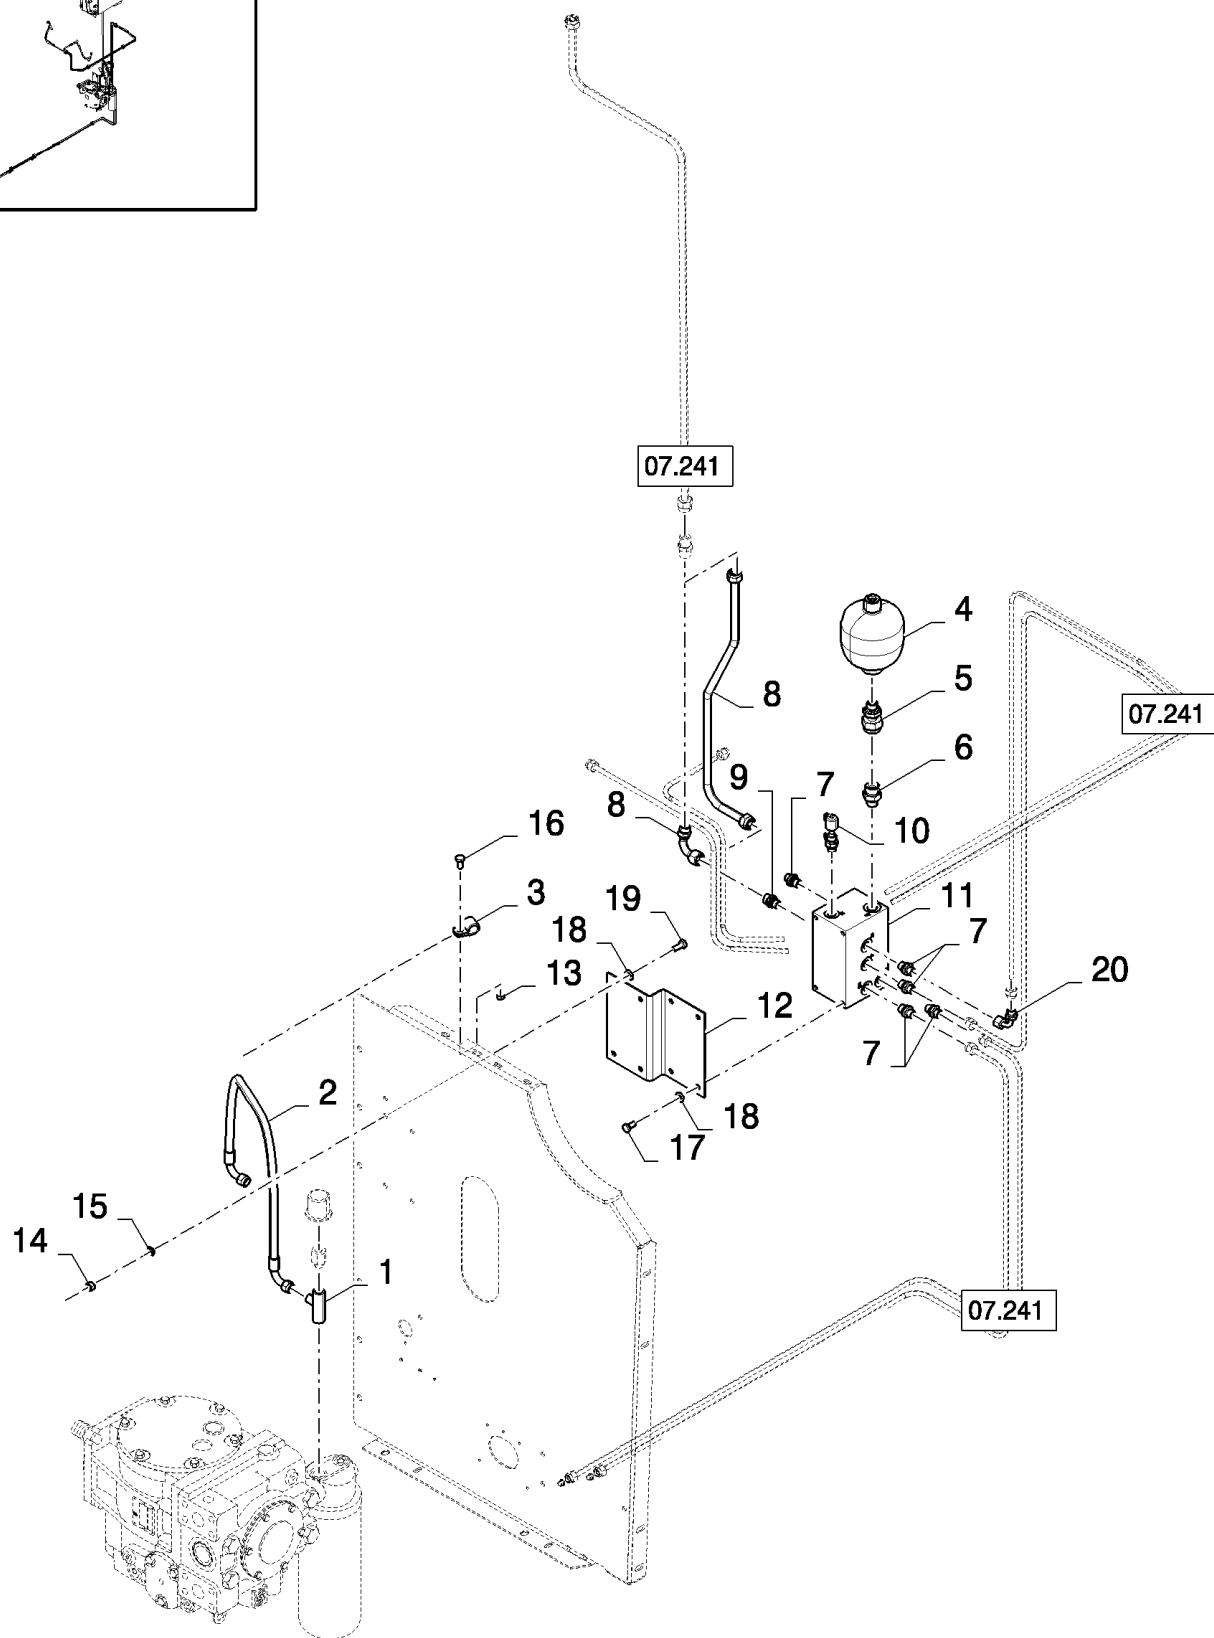

07.242(01) LOW PRESSURE HYDRAULICS

07.242(01) LOW PRESSURE HYDRAULICS

сылка	Номер детали	Кол-во	Описание
1	84037988	1	CONNECTION, 3 WAY,
2	87389991	1	HOSE, FLEXIBLE,
3	431351	1	CLAMP,
4	87386974	1	ACCUMULATOR,
5	84000316	1	CONNECTOR, HYD.,
6	394372	1	CONNECTOR, HYD.,
7	87381134	5	FITTING,
8	9508529	1	ELBOW, , BSN C543
8	87567343	1	TUBE, HYD, , ASN D544
9	87381135	1	FITTING,
10	84100207	1	COUPLING, QUICK, MALE,
11	87335297	1	VALVE, HYDRAULIC,
12	87353867	1	SUPPORT,
13	9706755	1	NUT, M6, CI 8,
14	9706690	4	NUT, M8, CI 8,
15	86624184	4	WASHER, M8 x 16 x 1.6,
16	86977786	1	BOLT, Hex, M6 x 25, 8.8,
17	120103	4	BOLT, Hex, M8 x 16, 8.8,
18	322358	8	WASHER, SPRING, Belleville, M8,
19	120104	4	BOLT, Hex, M8 x 20, 8.8,
20	418283	1	ELBOW,