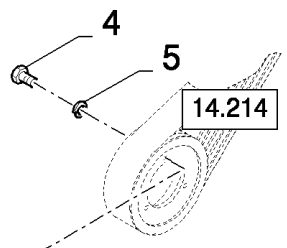

14.203(01) STANDARD DRUM, SHAFT AND BEARINGS

CS6090 COMBINE (9/06-) - Threshing

14.203(01) STANDARD DRUM, SHAFT AND BEARINGS

сылка	Номер детали	Кол-во	Описание
1	43167	1	BOLT, Hex, M16 x 30, 8.8, Full Thd,
2	84435349	1	WASHER,
3	84334140	1	HUB,
4	9706687	3	BOLT, Hex, M12 x 30, 8.8,
5	140046	3	WASHER, SPRING, Belleville, M12,
6	301652	2	RING, SNAP, M110, Int,
7	388069	2	BEARING ASSY,
8	43140	6	BOLT, Hex, M10 x 30, 8.8, Full Thd,
9	140045	6	WASHER, SPRING, Belleville, M10,
10	84334105	2	HOUSING, BEARING,
11	388669	2	RING,
12	84071597	1	SHAFT,
13	365612	1	KEY,
14	306248	3	KEY,