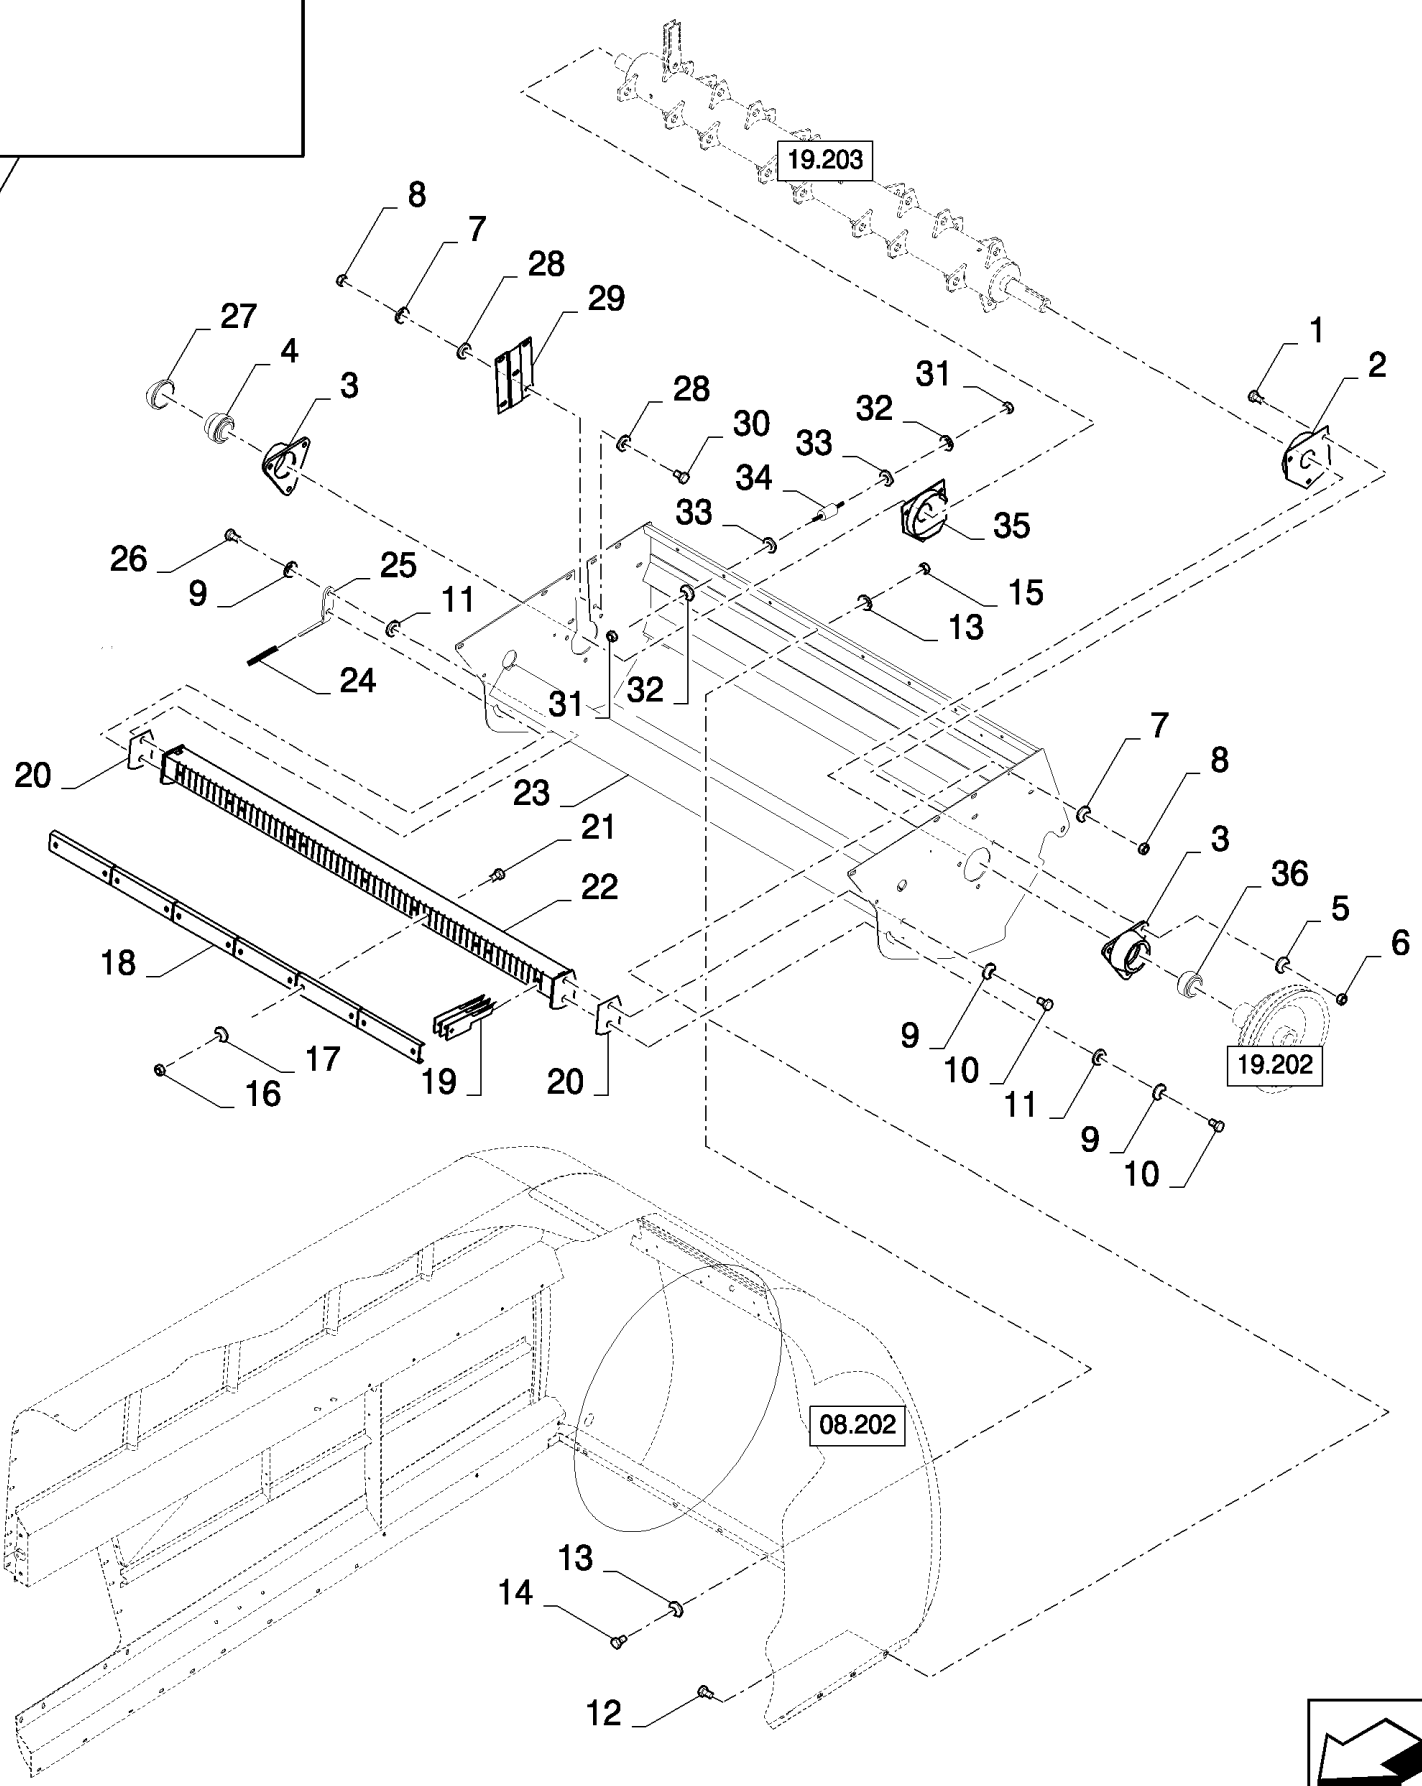

19.207(01) CHOPPER, ROTOR FRAME

19.207(01) CHOPPER, ROTOR FRAME

сылка	Номер детали	Кол-во	Описание
1	300389	6	BOLT, Hex, M12 x 35, 8.8, Full Thd,
2	84434806	1	GUARD,
3	84334208	2	HOUSING, BEARING,
4	385424	1	BEARING ASSY,
5	140046	6	WASHER, SPRING, Belleville, M12,
6	9706685	6	NUT, M12, CI 8,
7	140045	9	WASHER, SPRING, Belleville, M10,
8	100016	9	NUT, M10, CI 8,
9	140048	4	WASHER, SPRING, Belleville, M16,
10	43167	2	BOLT, Hex, M16 x 30, 8.8, Full Thd,
11	140020	3	WASHER, M16 x 30 x 3,
12	338949	7	BOLT, CARRIAGE, Short NK, M10 x 25, CI8.8, Full Thd,
13	322358	16	WASHER, SPRING, Belleville, M8,
14	120104	8	BOLT, Hex, M8 x 20, 8.8,
15	9706690	8	NUT, M8, CI 8,
16	86629542	12	NUT, LOCK, M8 x 1.25, CI 8,
17	140041	12	WASHER, M8 x 28 x 3,
18	84434026	6	RETAINER,
19	9516450	60	KNIFE,
20	84434200	AR	SHIM,
21	86528166	12	BOLT, Hex, M8 x 120, 8.8, M8x120
22	84440064	1	SUPPORT,
23	87373172	1	FRAME,
24	84439164	1	HANDLE GRIP,
25	84434209	1	LEVER,
26	43168	2	BOLT, Hex, M16 x 40, 8.8,
27	137395	1	DUST CAP,
28	140042	4	WASHER, M10 x 34 x 3,
29	84440375	1	PLATE,
30	43139	2	SCREW, M10x25
31	9706755	8	NUT, M6, CI 8,
32	322357	8	WASHER, SPRING, Belleville, M6,
33	448516	8	SPACER,
34	9513734	4	ISOLATOR,
35	84434825	1	GUARD,
36	84453848	1	BEARING, BALL,