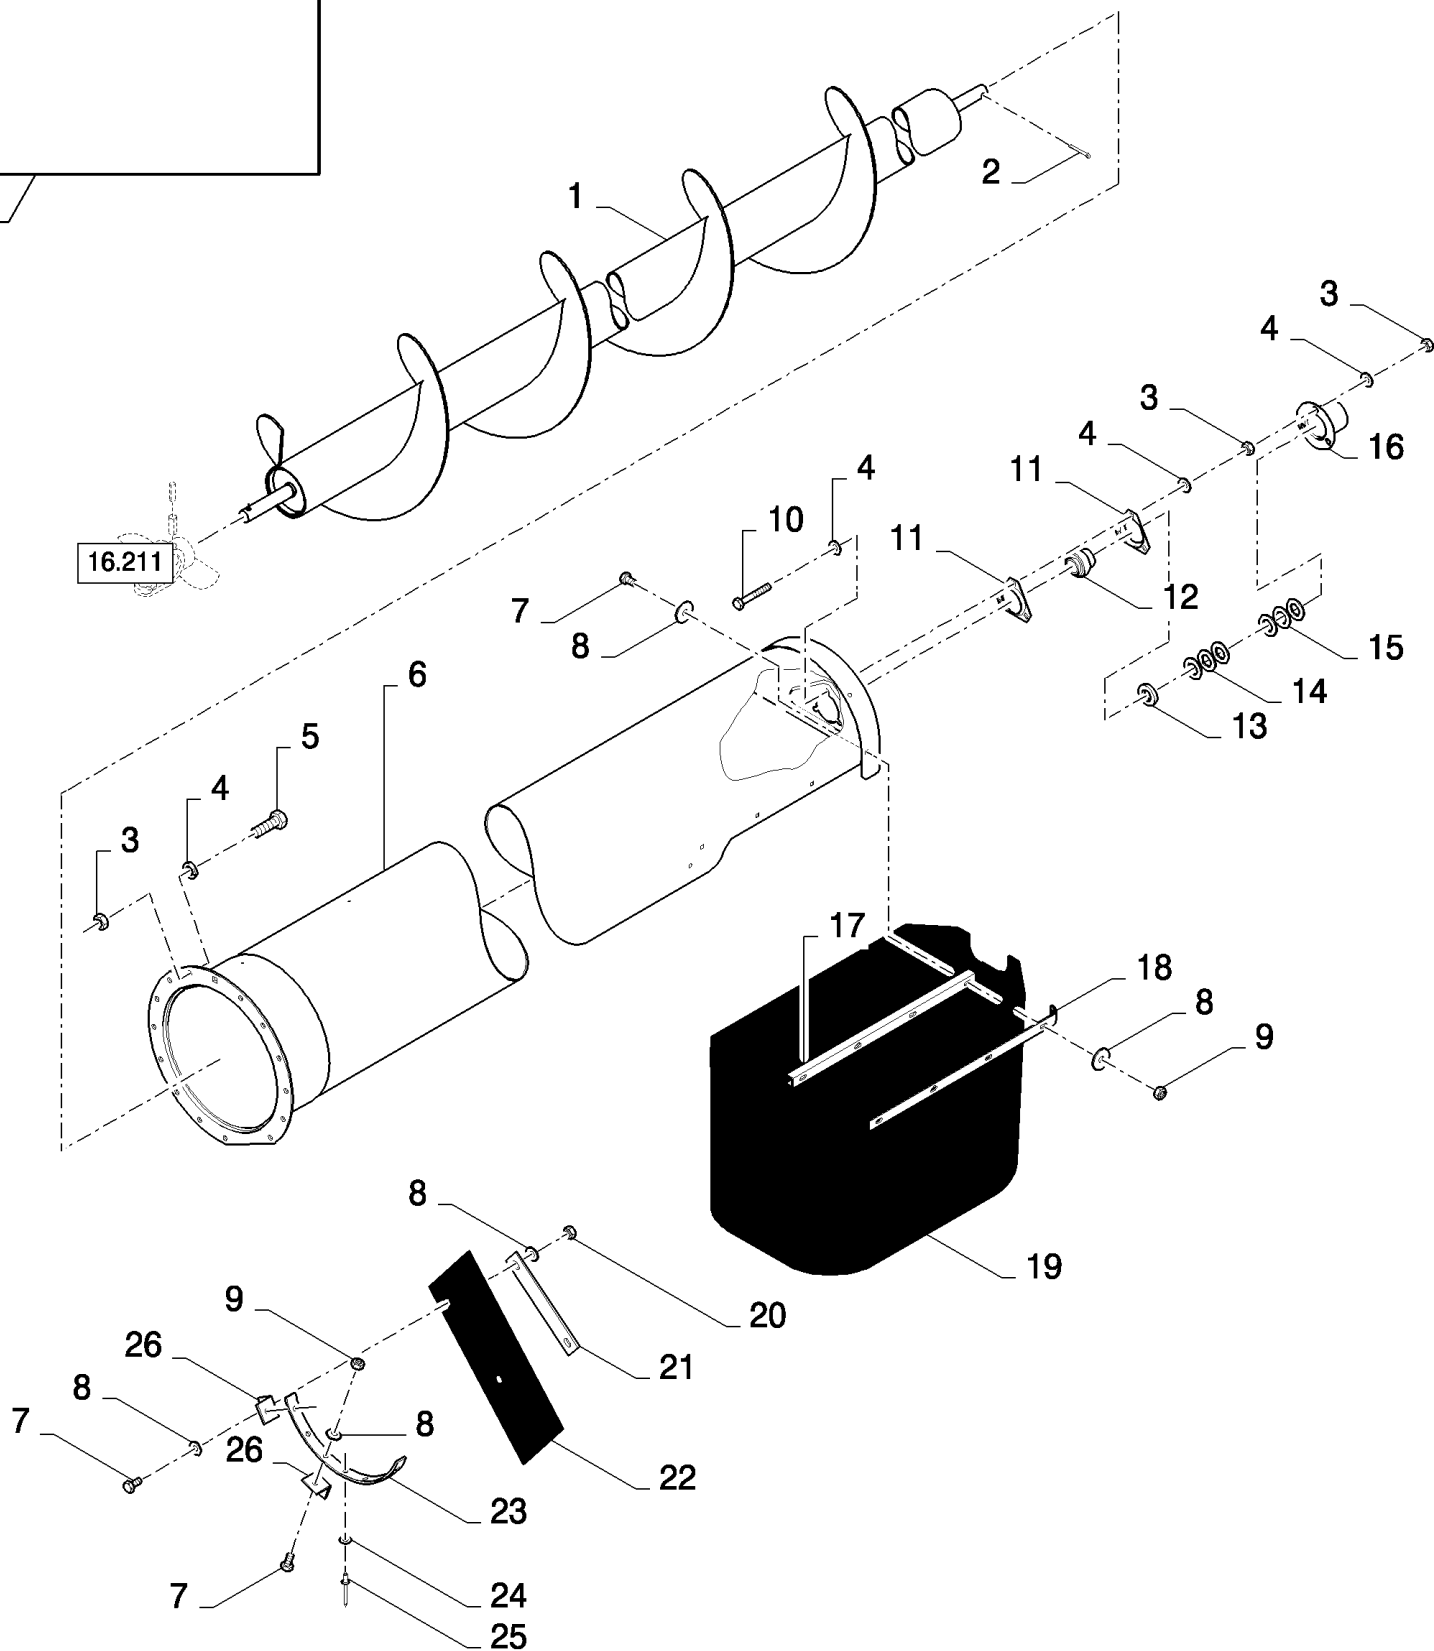

16.212(01) UNLOADING AUGER, FOR 4.65M AND 5.20M ONLY

16.212(01) UNLOADING AUGER, FOR 4.65M AND 5.20M ONLY

сылка	Номер детали	Кол-во	Описание
1	84023189	1	AUGER, , FOR 4.65M ONLY
1	84056827	1	AUGER, , FOR 5.20M ONLY
2	14610270	1	PIN, LOCK, M10 x 45, Slotted,
3	100016	21	NUT, M10, CI 8,
4	140045	24	WASHER, SPRING, Belleville, M10,
5	43138	15	BOLT, Hex, M10 x 20, 8.8, Full Thd,
6	87515295	1	TUBE, , FOR 4.65M ONLY
6	87515189	1	TUBE, , FOR 5.20M ONLY
7	120100	15	BOLT, Hex, M6 x 20, 8.8,
8	322357	28	WASHER, SPRING, Belleville, M6,
9	9706755	13	NUT, M6, CI 8,
10	120112	3	BOLT, Hex, M10 x 40, 8.8, Full Thd,
11	86548970	2	FLANGE,
12	325106	1	BEARING ASSY,
13	84814900	1	WASHER,
14	84814901	3	WASHER,
15	441176	3	WASHER, 31MM
16	84807620	1	COVER,
17	84443764	1	SUPPORT,
18	84814934	2	PLATE, FIXING,
19	9811657	1	CANVAS, , BSN C599
19	87572294	1	CANVAS, , ASN D600
20	353308	2	NUT, LOCK, M6 x 1, CI 8,
21	84814935	1	PLATE,
22	84814953	1	CANVAS,
23	455862	1	SUPPORT,
24	335872	7	WASHER, 4MM
25	NS	7	NOT SERVICED, Rivet
26	84814930	2	BRACKET,