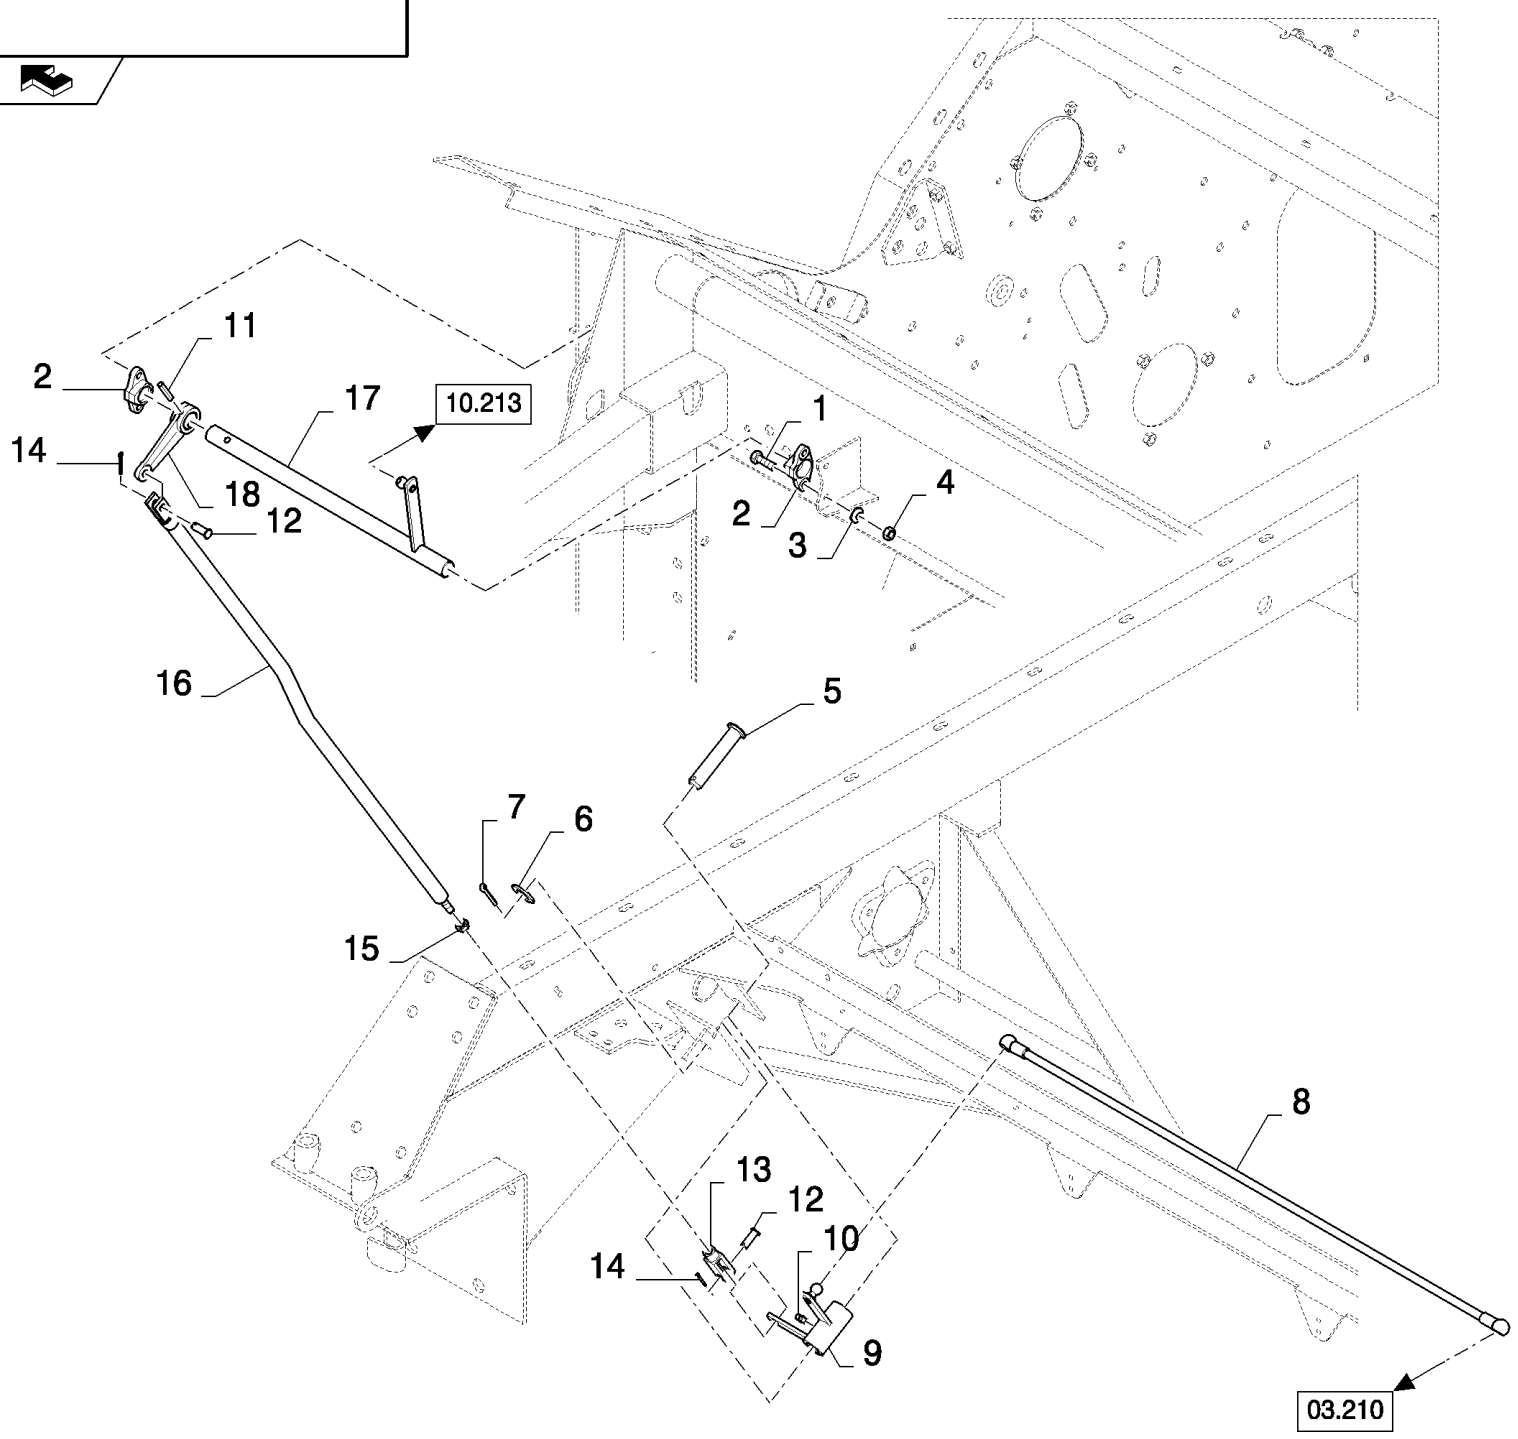

03.215(01) GEARSHIFT CONTROL

03.215(01) GEARSHIFT CONTROL

сылка	Номер детали	Кол-во	Описание
1	43127	4	BOLT, Hex, M8 x 25, 8.8,
2	84433018	2	HOUSING, BEARING,
3	322358	4	WASHER, SPRING, Belleville, M8,
4	9706690	4	NUT, M8, CI 8,
5	9501786	1	RING,
6	378247	1	WASHER,
7	412686	1	PIN, SPLIT (COTTER), M5 x 32, , BSN C551
7	130011	1	PIN, SPLIT (COTTER), M5 x 40, , ASN D552
8	84432962	1	ROD, CONNECTING,
9	84432985	1	LEVER,
10	321204	1	NIPPLE, LUBE, M6 x 1, 16mm lg,
11	86548577	1	PIN, LOCK, M8 x 40, Slotted,
12	322901	2	PIN,
13	412417	1	FORK,
14	130003	2	PIN, SPLIT (COTTER), M3.2 x 20,
15	100016	1	NUT, M10, CI 8,
16	84433000	5	ROD, CONNECTING,
17	84433015	1	SHAFT,
18	84433013	1	LEVER,