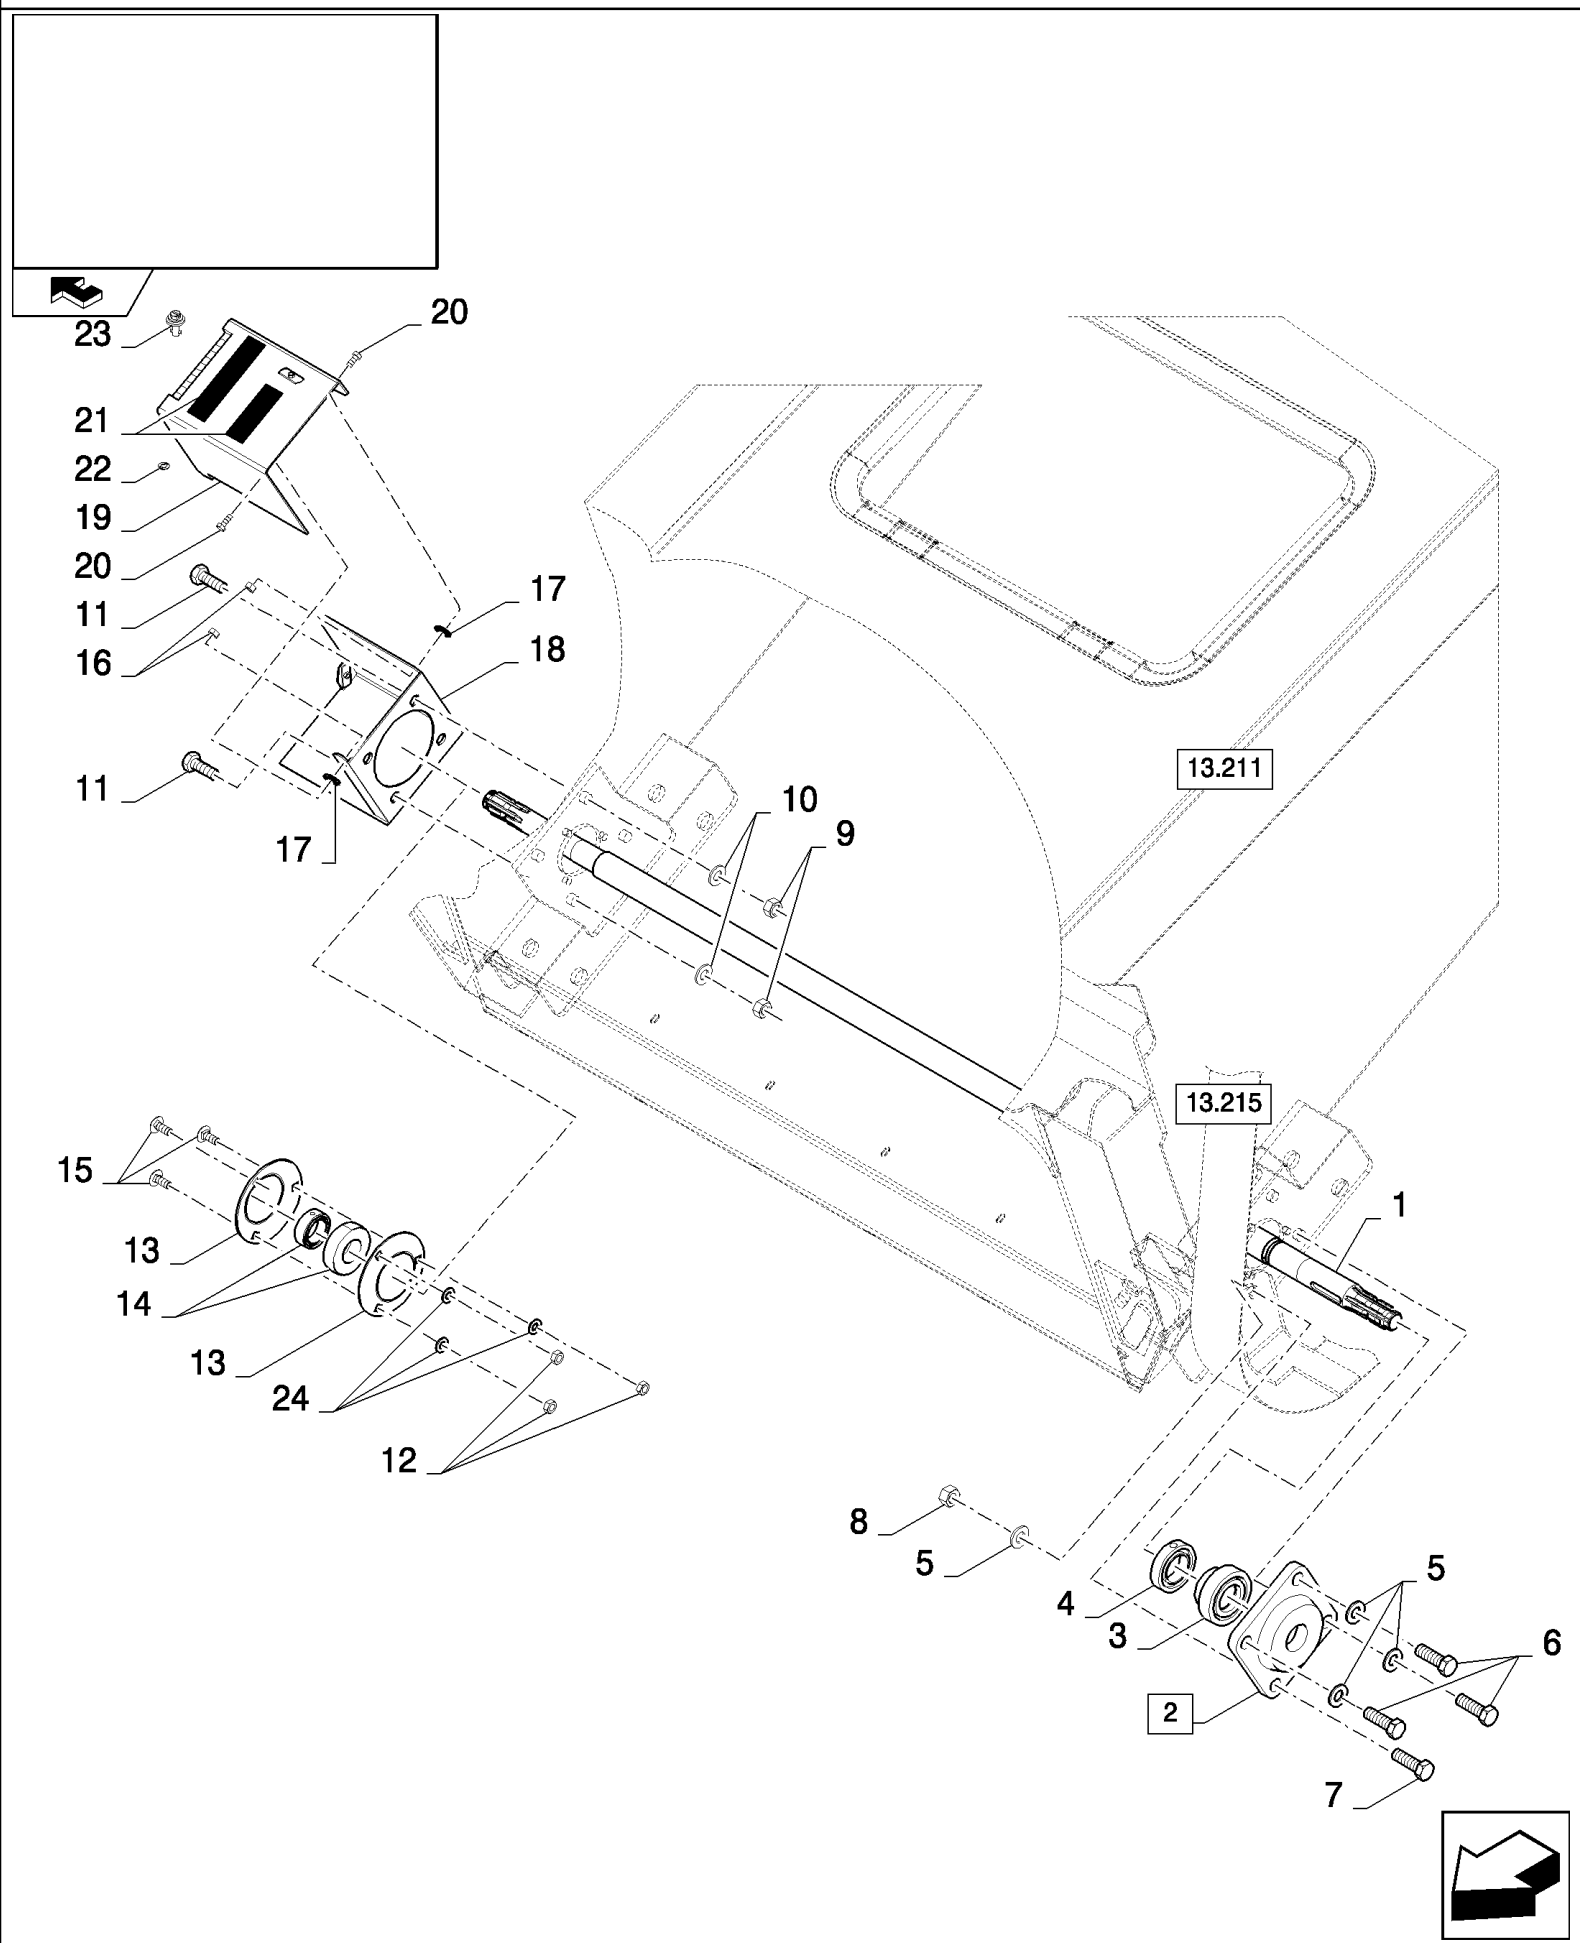

13.208(01) LOWER SHAFT, 3HB

CS6090 COMBINE (9/06-) - Straw Elevator

13.208(01) LOWER SHAFT, 3HB

сылка	Номер детали	Кол-во	Описание
1	84980405	1	SHAFT,
2	89814384	1	BEARING ASSY, (3,4)
3	NSS	1	NOT SERVICED SEPARATELY,
4	563733	1	COLLAR,
5	140048	4	WASHER, SPRING, Belleville, M16,
6	120090	2	BOLT, Hex, M16 x 50, 8.8,
7	120091	2	BOLT, Hex, M16 x 60, 8.8,
8	100020	2	NUT, M16, CI 8,
9	9706685	4	NUT, M12, CI 8,
10	140046	4	WASHER, SPRING, Belleville, M12,
11	9706687	4	BOLT, Hex, M12 x 30, 8.8,
12	100016	3	NUT, M10, CI 8,
13	36403	2	FLANGE,
14	322360	1	BEARING, BALL,
15	338949	3	BOLT, CARRIAGE, Short NK, M10 x 25, CI8.8, Full Thd,
16	412152	2	NUT, LOCK, M6 x 1, CI 8.8,
17	140015	6	WASHER,
18	84981803	1	SHIELD,
19	84981804	1	SHIELD,
20	120100	2	BOLT, Hex, M6 x 20, 8.8,
21	401502	1	STRIP, ANTI-SKID, 51mm x 18.3 Roll - Cut to Size
22	9514605	1	RING, LOCKING,
23	89514603	1	LOCK,
24	140045	3	WASHER, SPRING, Belleville, M10,