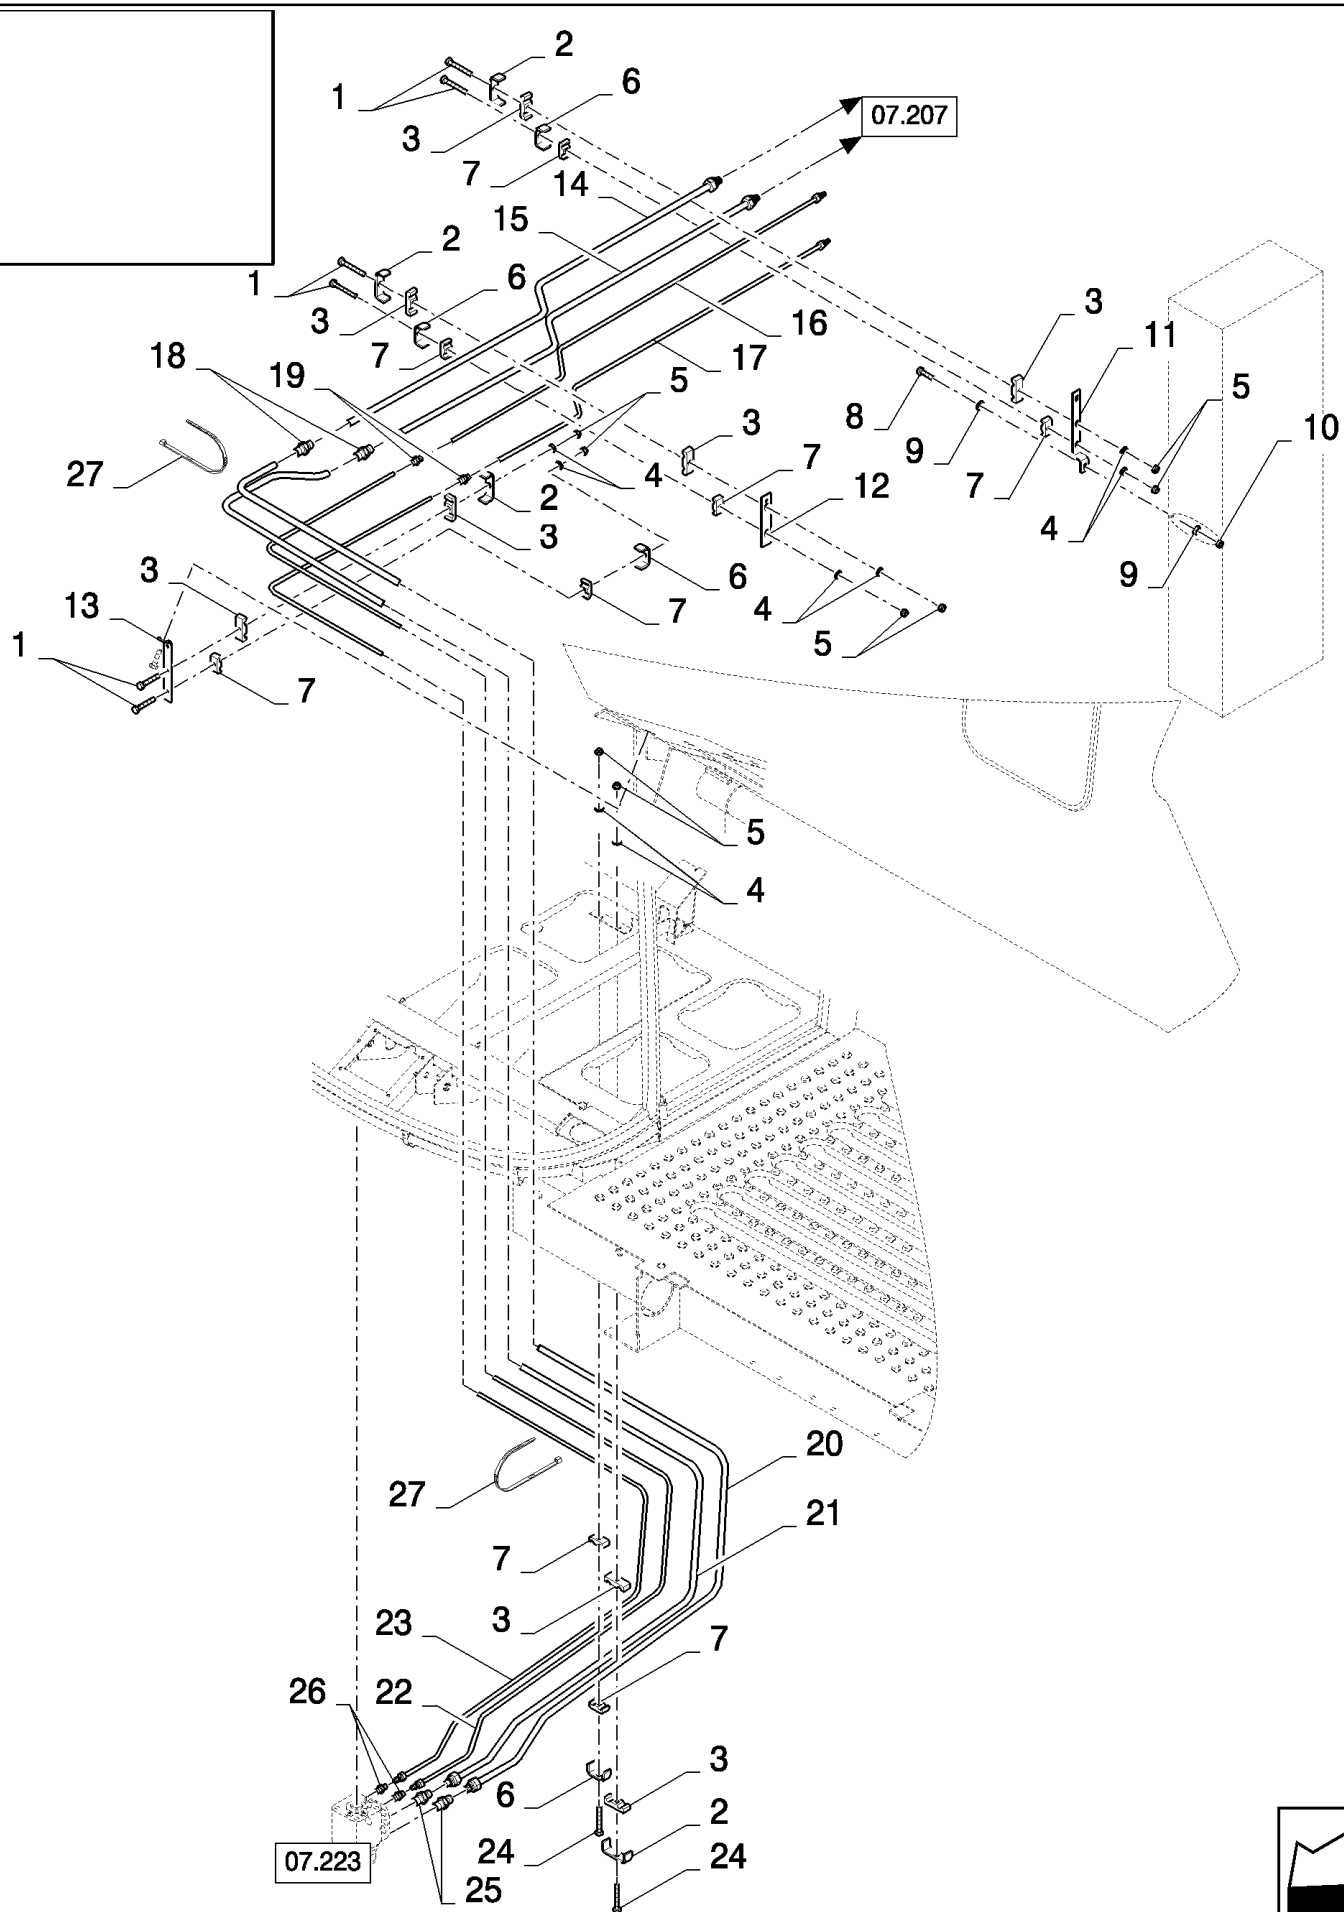

07.209(01) HYDRAULIC LINES FOR STEERING VALVE

CS6090 COMBINE (9/06-) - Hydraulic System

07.209(01) HYDRAULIC LINES FOR STEERING VALVE

сылка	Номер детали	Кол-во	Описание
1	120056	6	BOLT, Hex, M6 x 50, 8.8,
2	84814948	4	SUPPORT,
3	430356	8	CLAMP,
4	86588450	8	WASHER, M6,
5	412152	8	NUT, LOCK, M6 x 1, CI 8.8,
6	431941	4	SUPPORT,
7	430357	8	CLAMP,
8	120100	1	BOLT, Hex, M6 x 20, 8.8,
9	322357	2	WASHER, SPRING, Belleville, M6,
10	9706755	1	NUT, M6, CI 8,
11	84434499	1	SUPPORT,
12	919316	1	SUPPORT,
13	84434480	1	SUPPORT,
14	84440861	1	TUBE, HYD,
15	84440859	1	TUBE, HYD,
16	84441089	1	TUBE, HYD,
17	87354756	1	TUBE, HYD,
18	335174	2	CONNECTOR, HYD.,
19	150017	2	CONNECTOR, HYD.,
20	84440170	1	TUBE, HYD,
21	84460667	1	HOSE,
22	84438546	1	TUBE, HYD,
23	84440164	1	TUBE, HYD,
24	86977790	2	BOLT, Hex, M6 x 45, 8.8,
25	394372	2	CONNECTOR, HYD.,
26	395019	2	CONNECTOR, HYD.,
27	86566989	10	STRAP, CABLE,