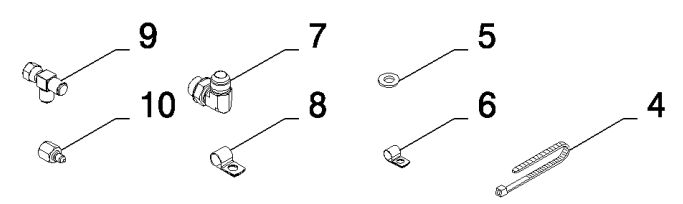

18.84101008(02) POWERED REAR AXLE REBUILD KIT - FOR ADJUSTABLE AXLES

18.84101008(02) POWERED REAR AXLE REBUILD KIT - FOR ADJUSTABLE AXLES

сылка	Номер детали	Кол-во	Описание
1	84441308	1	HOSE, FLEXIBLE, L=123"
2	84807872	1	HOSE, FLEXIBLE, L=137"
3	84056198	1	HOSE, FLEXIBLE, L=150"
4	NS	28	NOT SERVICED,
5	87361	3	WASHER, 1/4", SAE,
6	84818444	2	CLAMP,
7	322894	2	ELBOW, 90°, 1 1/16"-12, 37° x 1 1/16"-12, O-Ring,
8	455556	1	CLAMP,
9	9507672	1	CONNECTION, 3 WAY,
10	9512230	1	REDUCER,
11	84807864	4	SCREW, M6x60
12	455534	2	SUPPORT,
13	455533	4	CLAMP,
14	412152	4	NUT, LOCK, M6 x 1, CI 8.8,
15	9818286	4	BOLT, Hex, 1/2"-13 x 3 1/2", G8,
16	9818288	1	ADAPTER,
17	14464080	1	O-RING, -222, 70 Duro, 1.484" ID x .139" Thk,
18	84085992	1	
19	84446931	1	HARNESS, WIRE,