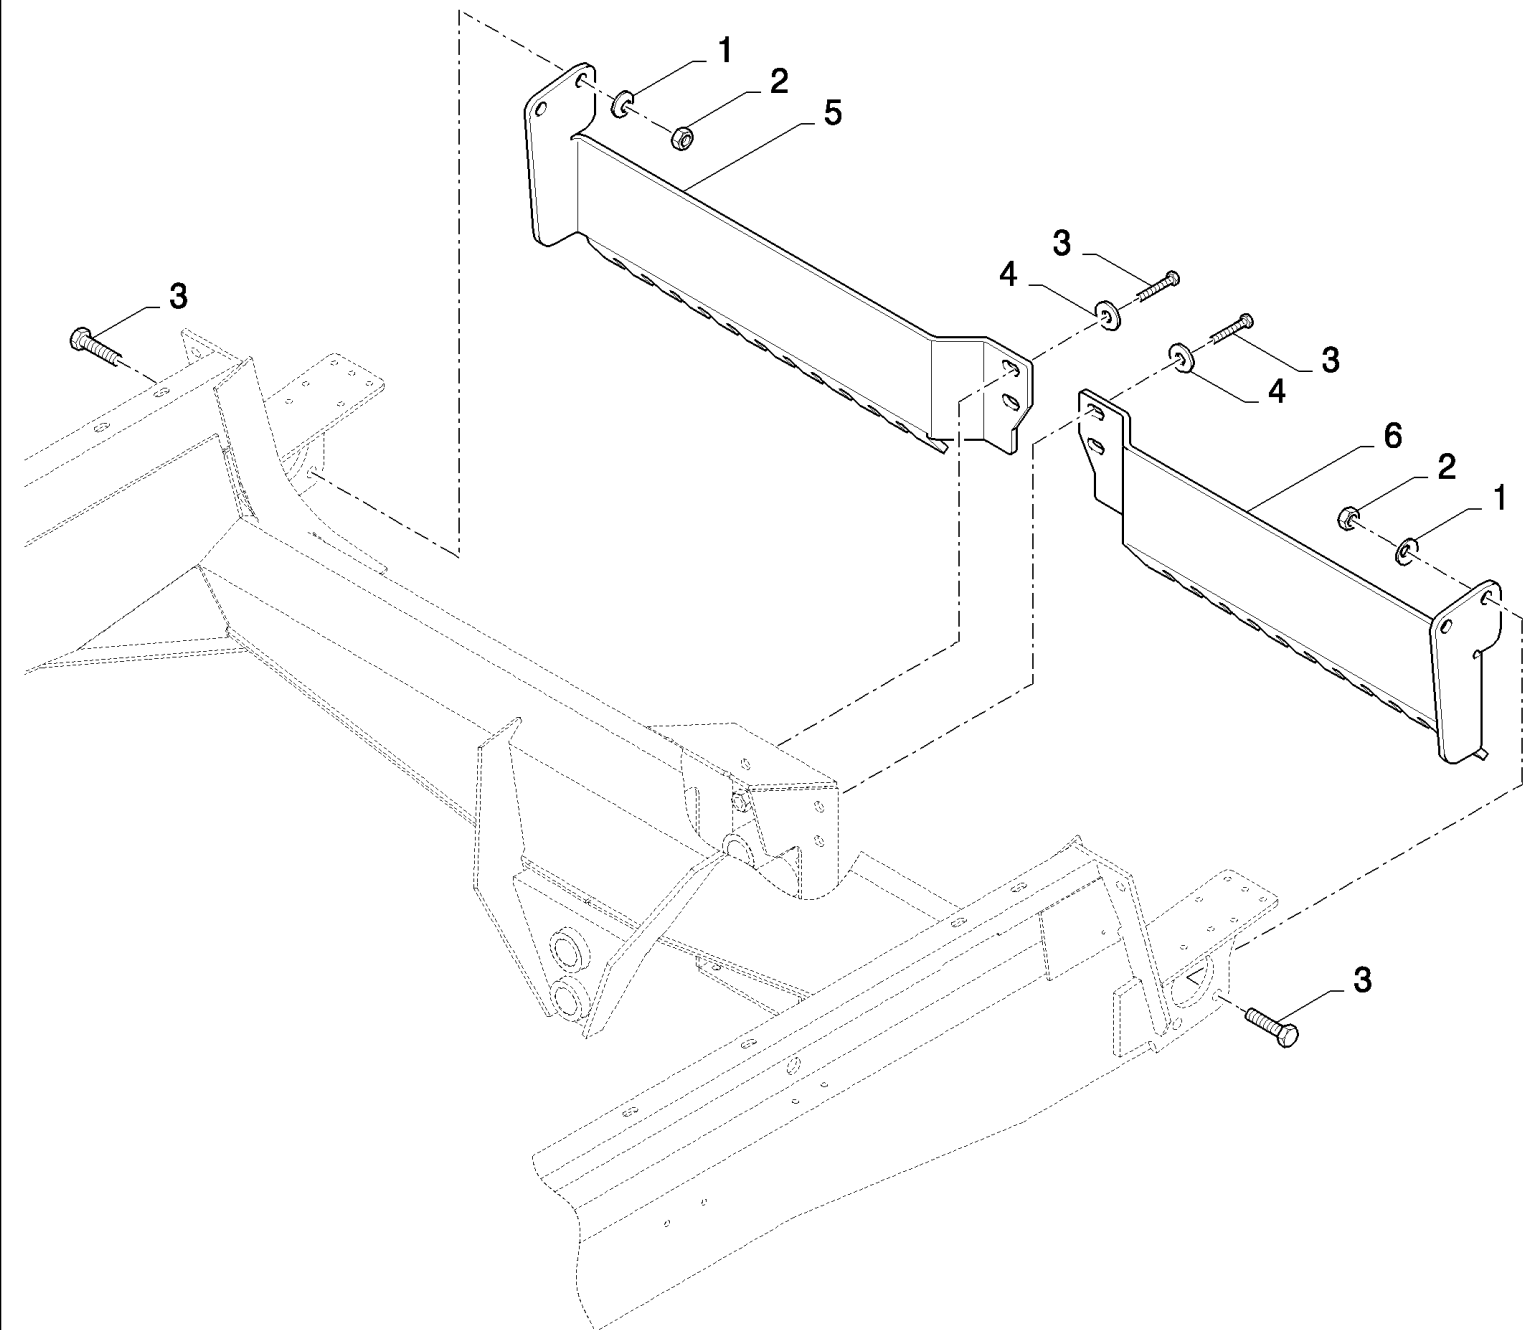

18.84079053(01) SUITCASE WEIGHTS SUPPORT FRAME

18.84079053(01) SUITCASE WEIGHTS SUPPORT FRAME

сылка	Номер детали	Кол-во	Описание
	84079053		DIA KIT, HARVESTER,
1	140048	4	WASHER, SPRING, Belleville, M16,
2	100020	4	NUT, M16, CI 8,
3	385922	8	BOLT, Hex, M16 x 45, 8.8, Hex, M16 x 45, 8.8
4	394631	4	WASHER, 17MM
5	84438689	1	SUPPORT,
6	84437767	1	SUPPORT,