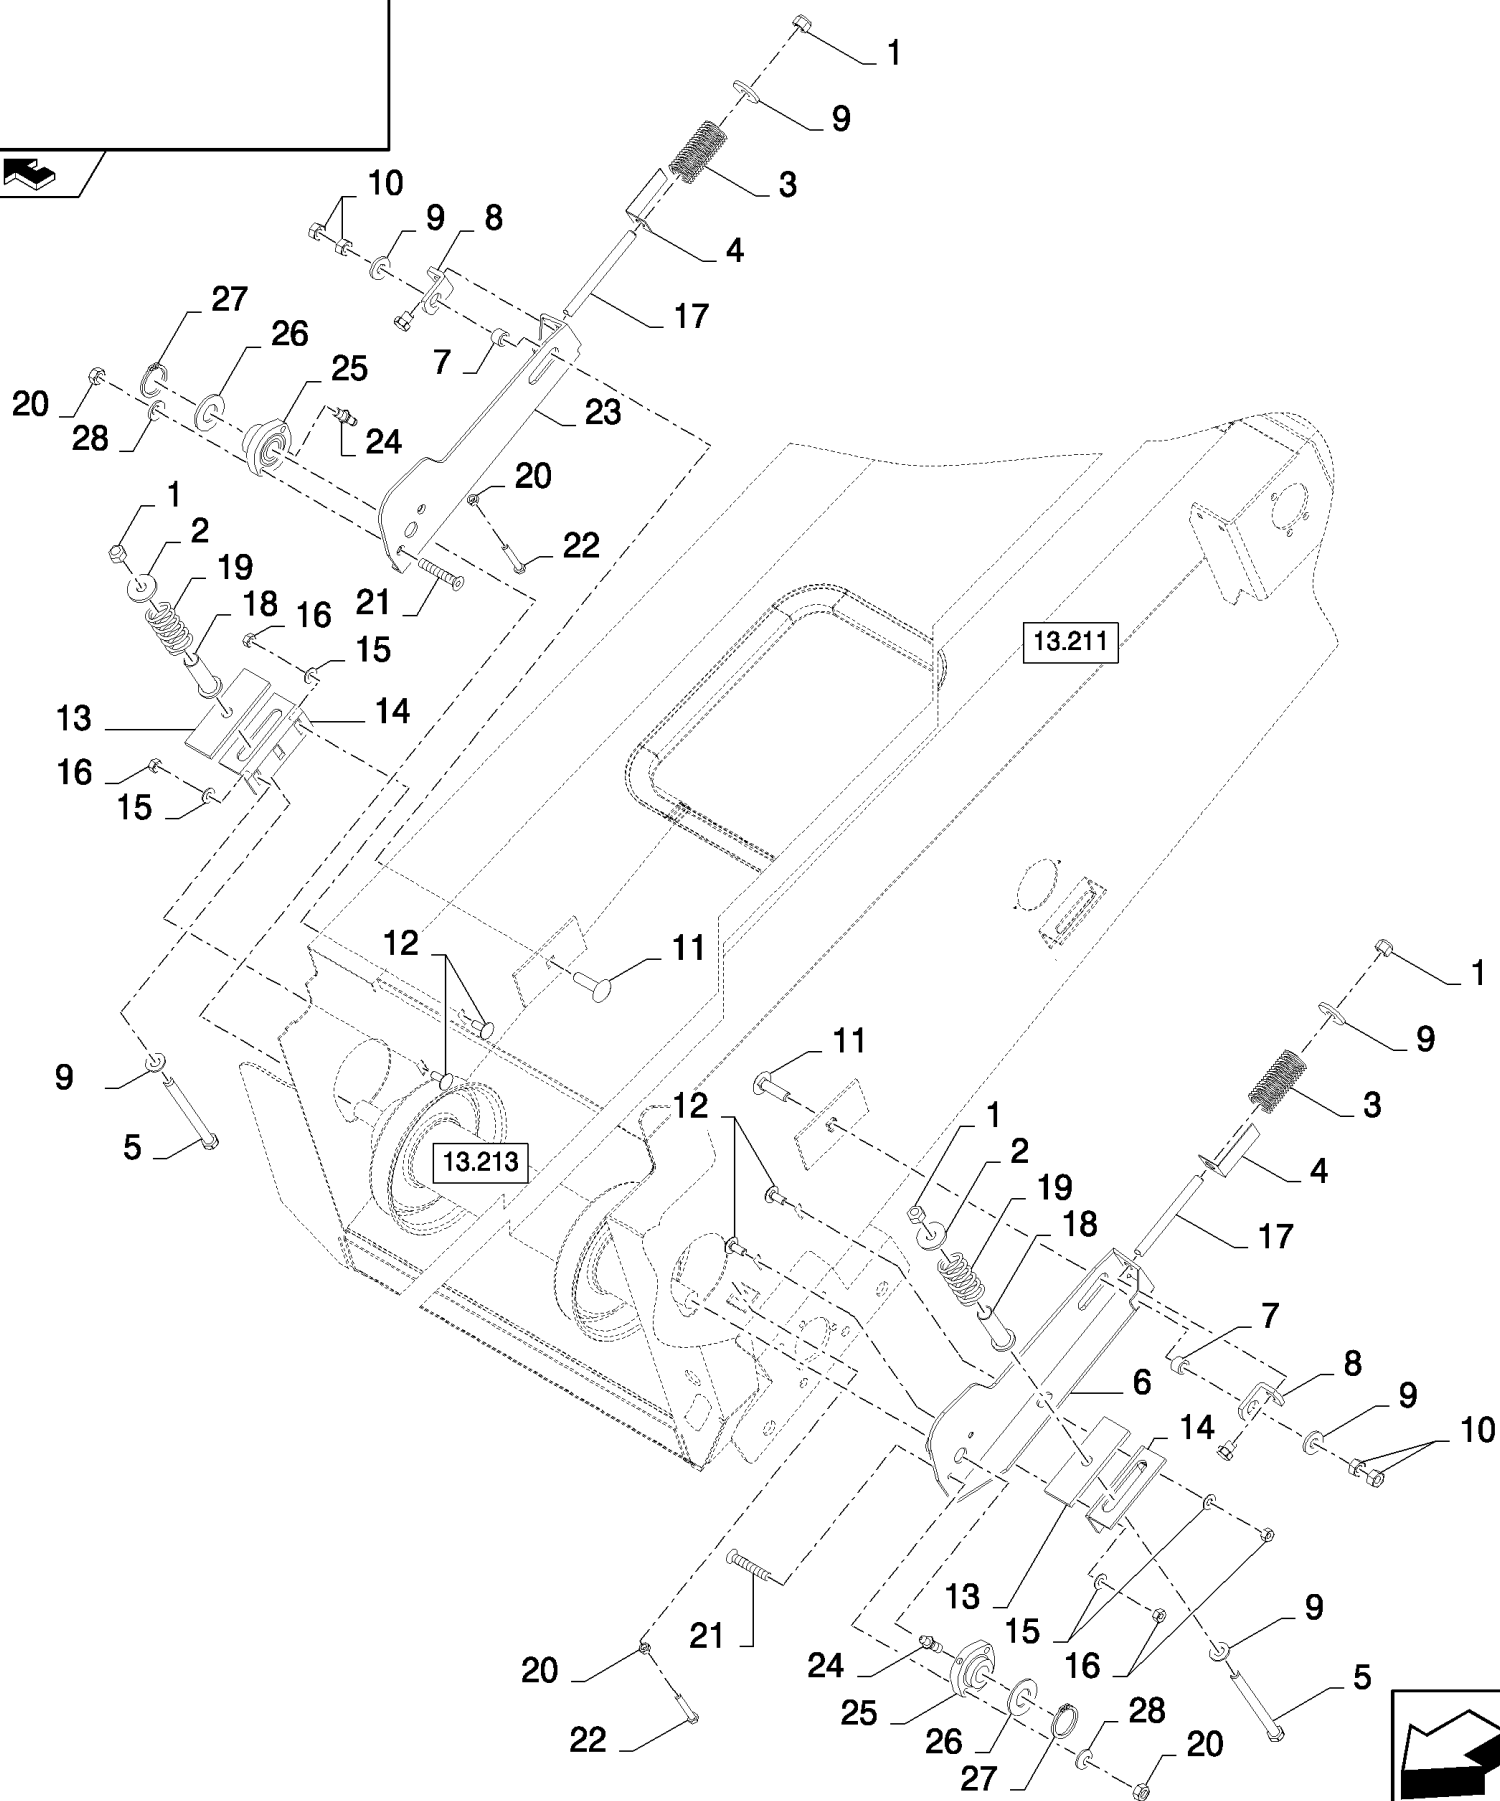

13.206(01) SUSPENSION BRACES, FIXED

CS6090 COMBINE (9/06-) - Straw Elevator

13.206(01) SUSPENSION BRACES, FIXED

сылка	Номер детали	Кол-во	Описание
1	412066	4	NUT, LOCK, M16 x 2, CI 8, M16
2	451743	2	WASHER, 16.5MM
3	920487	2	SPRING,
4	84981494	2	INDICATOR,
5	86508585	2	BOLT, Hex, M16 x 190, 8.8, M16x190
6	84457756	1	ARM, LH
7	84052730	2	BUSHING,
8	84075539	2	BRACKET,
9	325594	6	WASHER, 17MM
10	100020	4	NUT, M16, CI 8,
11	120046	2	BOLT, CARRIAGE, Short NK, M16 x 60, CI8.8, Full Thd,
12	120044	4	BOLT, CARRIAGE, Short NK, M12 x 30, CI8.8, Full Thd,
13	9815111	2	CANVAS,
14	9815110	2	SUPPORT,
15	140046	4	WASHER, SPRING, Belleville, M12,
16	9706685	4	NUT, M12, CI 8,
17	84435244	2	BOLT, Hex, M16 x 180, 8.8,
18	84982624	2	BUSHING,
19	920397	2	SPRING,
20	100016	6	NUT, M10, CI 8,
21	120259	4	SCREW, Hex Soc Flat Hd, M10 x 40, 8.8,
22	120115	2	SCREW, Hex, M10 x 70, 8.8, Full Thd,
23	84457755	1	ARM, RH
24	84022088	2	NIPPLE, LUBE,
25	84078927	2	BEARING ASSY,
26	441176	4	WASHER,
27	370003	2	RING, SNAP, M30, Ext,
28	140045	4	WASHER, SPRING, Belleville, M10,