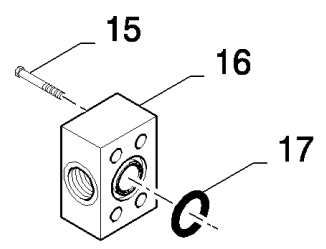

18.84101008(02) POWERED REAR AXLE REBUILD KIT - FOR ADJUSTABLE AXLES

18.84101008(02) POWERED REAR AXLE REBUILD KIT - FOR ADJUSTABLE AXLES

сылка	Номер детали	Кол-во	Описание
1	84441308	1	HOSE, FLEXIBLE, L=123"
2	84807872	1	HOSE, FLEXIBLE, L=137"
3	84056198	1	HOSE, FLEXIBLE, L=150"
4	NS	28	NOT SERVICED,
5	87361	3	WASHER, 1/4", SAE,
6	84818444	2	CLAMP,
7	322894	2	ELBOW, 90°, 1 1/16"-12, 37° x 1 1/16"-12, O-Ring,
8	455556	1	CLAMP,
9	9507672	1	CONNECTION, 3 WAY,
10	9512230	1	REDUCER,
11	84807864	4	SCREW, M6x60
12	455534	2	SUPPORT,
13	455533	4	CLAMP,
14	412152	4	NUT, LOCK, M6 x 1, CI 8.8,
15	9818286	4	BOLT, Hex, 1/2"-13 x 3 1/2", G8,
16	9818288	1	ADAPTER,
17	14464080	1	O-RING, -222, 70 Duro, 1.484" ID x .139" Thk,
18	84085992	1	
19	84446931	1	HARNESS, WIRE,