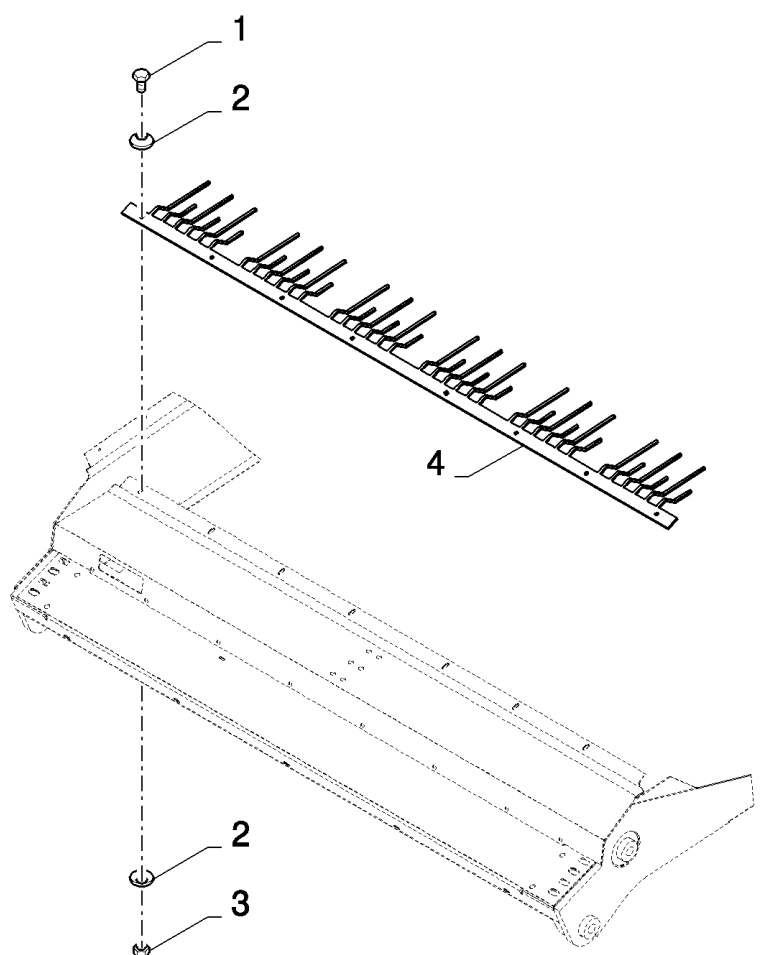

15.215(01) GRAIN PAN, REMOVABLE

CS6090 COMBINE (9/06-) - Cleaning

15.215(01) GRAIN PAN, REMOVABLE

сылка	Номер детали	Кол-во	Описание
1	86508568	AR	BOLT, Hex, M6 x 16, 8.8,
2	322357	AR	WASHER, SPRING, Belleville, M6,
3	9706755	AR	NUT, M6, CI 8,
4	84452950	1	RAKE, , FOR CS6050 ONLY
4	84446434	1	RAKE, , FOR CS6070, CS6080, CS6090 ONLY
5	445395	AR	RIVET, Pop, M4.8 x 18.1,
6	84072726	2	PLATE, FIXING,
7	84072358	2	CANVAS,
8	140045	2	WASHER, SPRING, Belleville, M10,
9	43140	2	BOLT, Hex, M10 x 30, 8.8, Full Thd,
10	84431049	1	PLATE, FIXING, , FOR CS6050 ONLY
10	84072727	1	PLATE, FIXING, , FOR CS6070, CS6080, CS6090 ONLY
11	84431030	1	CANVAS, , FOR CS6050 ONLY
11	84072359	1	CANVAS, , FOR CS6070, CS6080, CS6090 ONLY
12	84431181	1	GRAIN PAN, , FOR CS6050 ONLY
12	84431299	1	GRAIN PAN, , FOR CS6070, CS6080, CS6090 ONLY