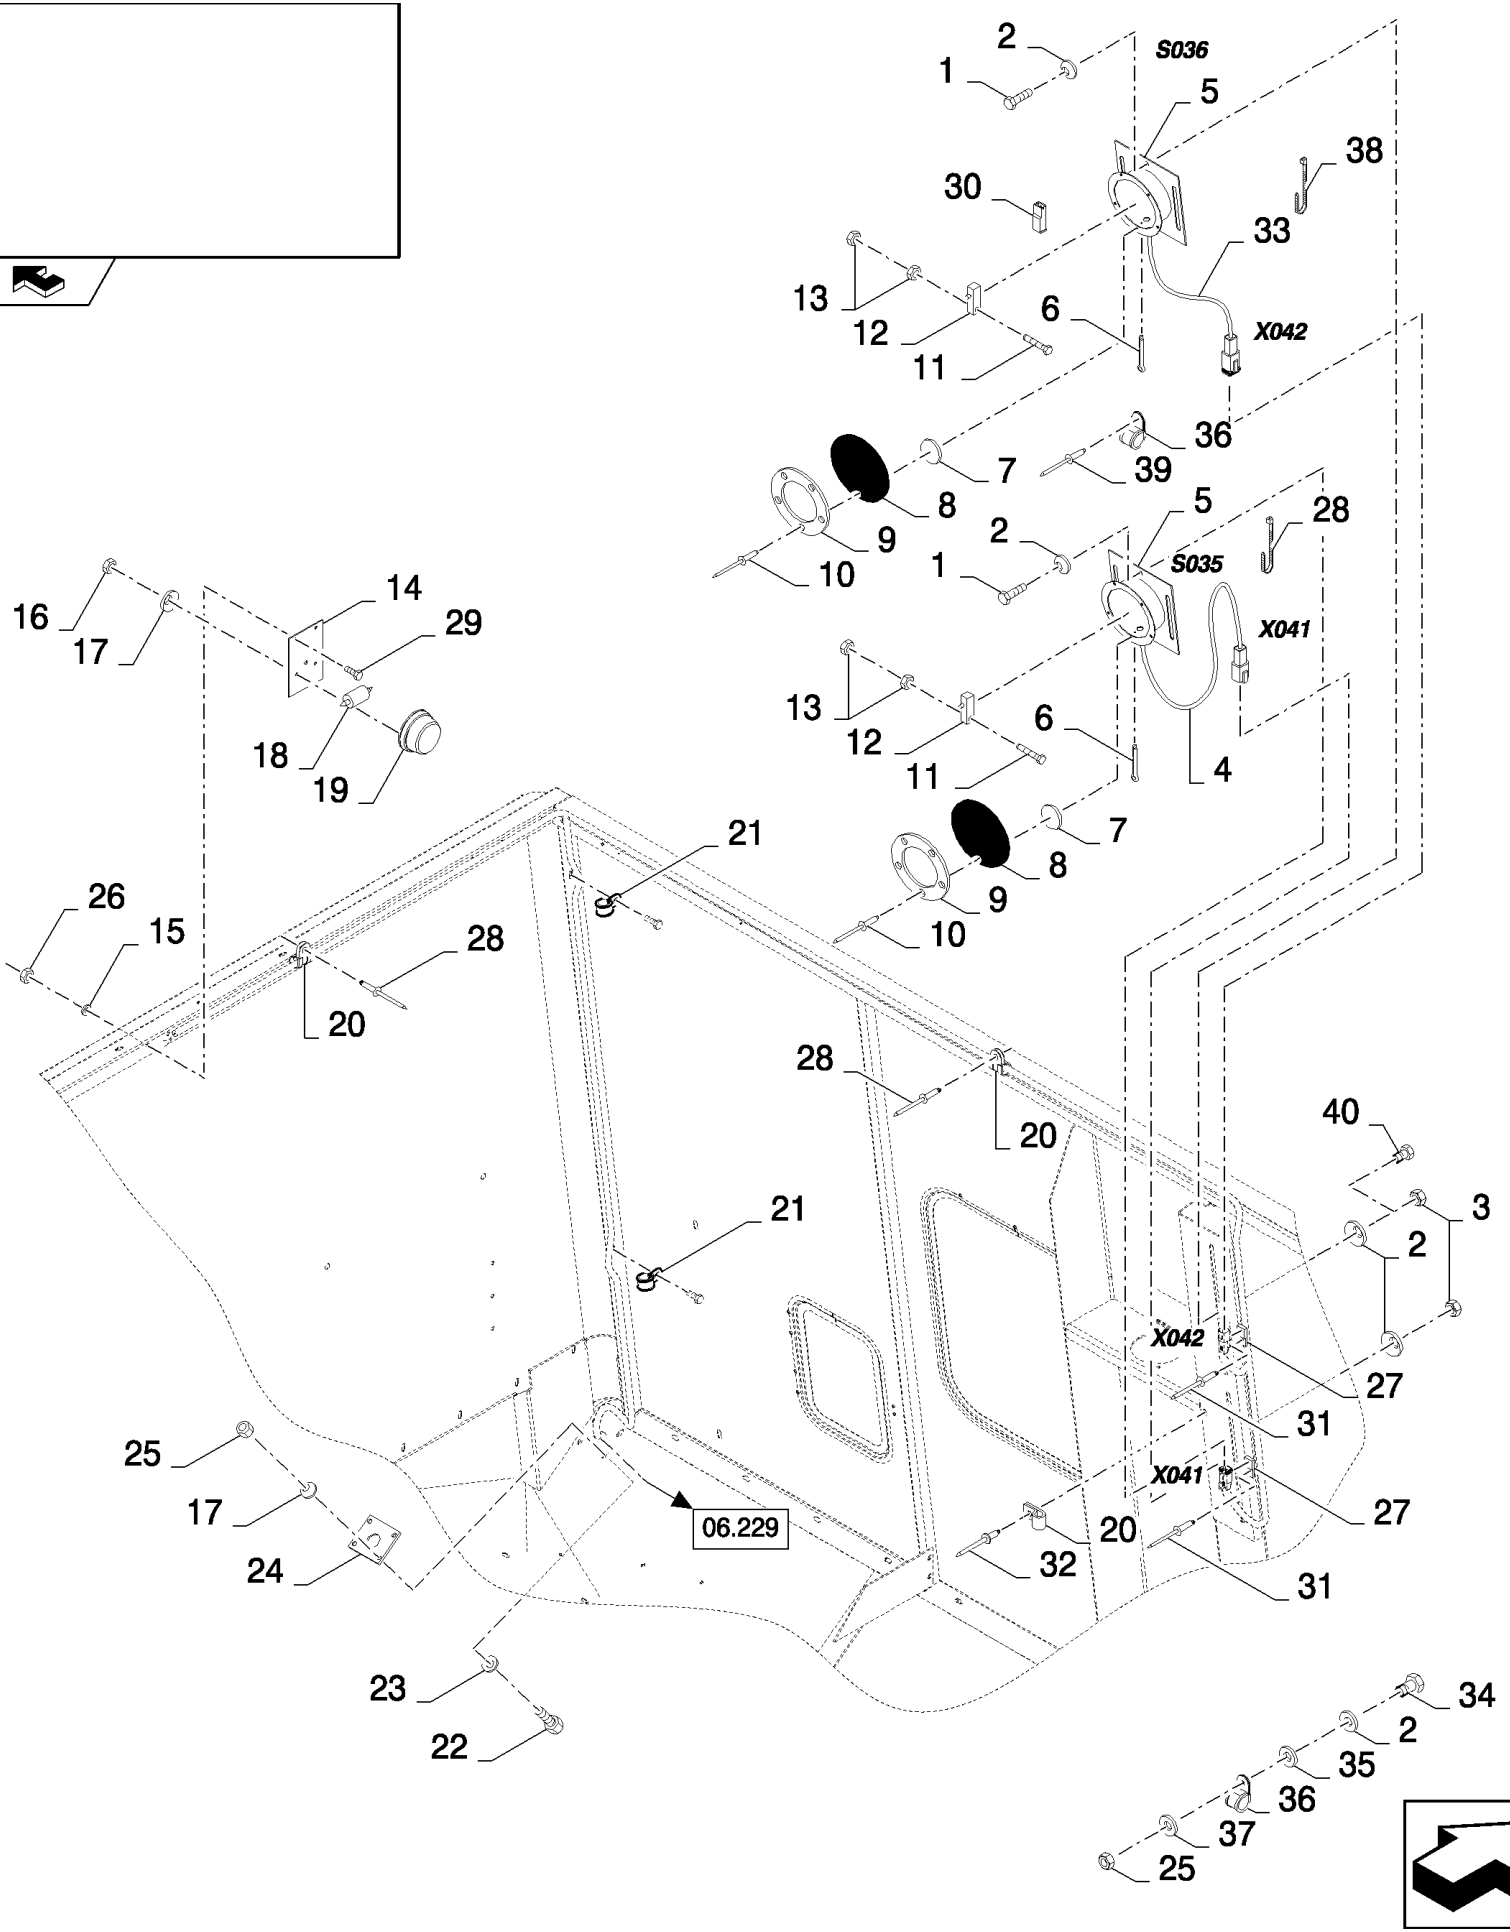

## 06.227(01) ELECTRICS ON HITCH

сылка	Номер детали	Кол-во	Описание
1	84437294	1	HARNES, WIRE, , SEE FIGURE 06.525
2	9993154	5	ELASTIC STRAP,
3	9503929	2	CLAMP,
4	9512290	2	RIVET,
5	100012	3	NUT, M4, CI 8,
6	322355	3	WASHER, SPRING, Belleville, M4,
7	86585707	3	SCREW, Cross Pan Hd, M4 x 35, M4x35
8	398224	1	SOCKET, POWER,
9	NSS	1	NOT SERVICED SEPARATELY,