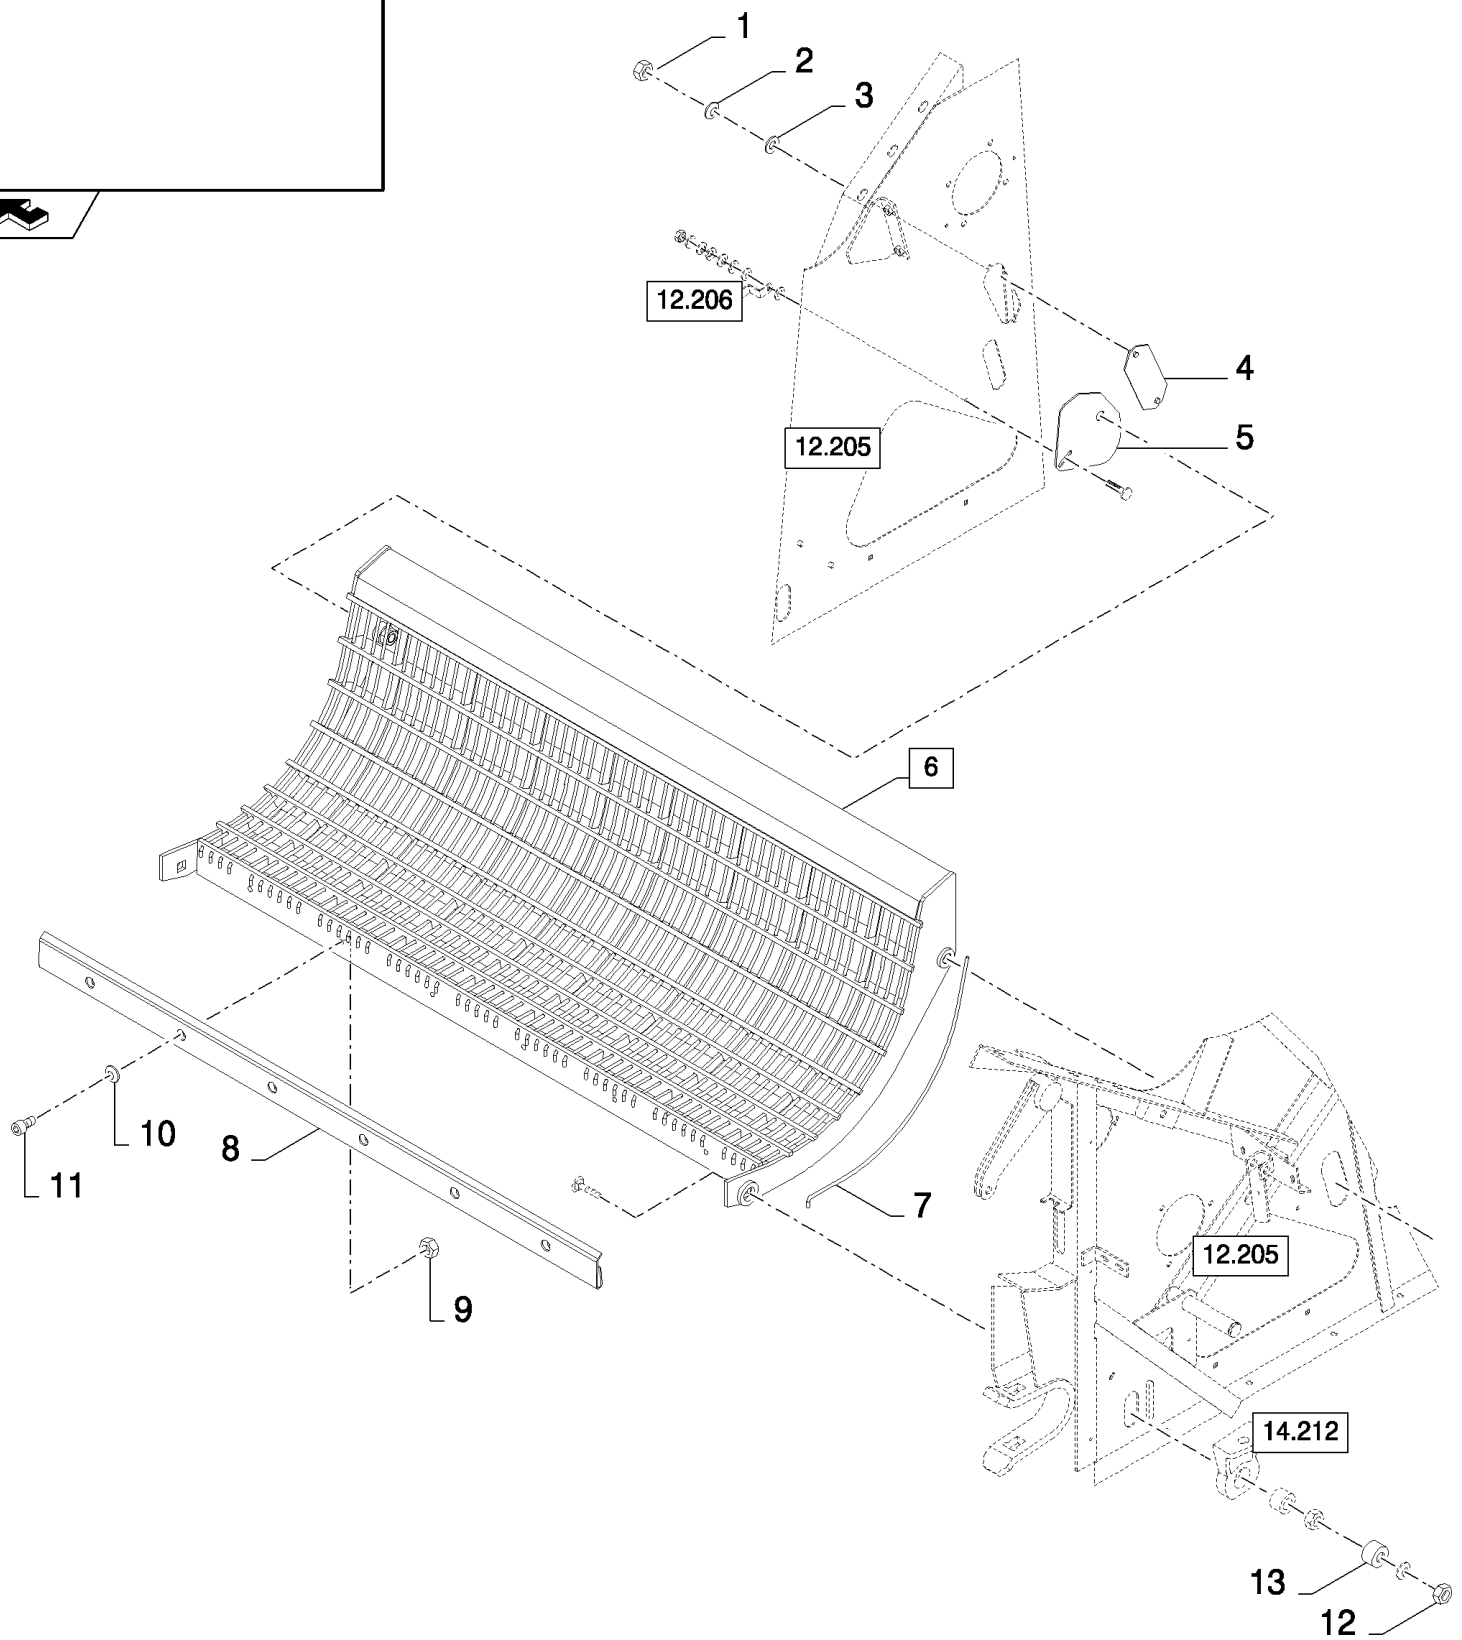

CS6090 COMBINE (9/06-) - Threshing

14.219(01) MAIZE CONCAVE, DRUM

сылка	Номер детали	Кол-во	Описание
1	9706755	2	NUT, M6, CI 8,
2	322357	2	WASHER, SPRING, Belleville, M6,
3	140040	2	WASHER, M6 x 22 x 2,
4	84443834	1	PLATE, COVER,
5	84443839	1	PLATE, COVER,
6	84076873	1	CONCAVE, (7)
7	84076567	1	WIRE, RETAINING,
8	84072086	1	SHEET, FRONT,
9	100016	6	NUT, M10, CI 8,
10	140045	6	WASHER, SPRING, Belleville, M10,
11	120052	6	SCREW, Hex Soc Hd, M10 x 25, 8.8,
12	380424	2	NUT, LOCK, M20 x 2.5, CI 8,
13	84007394	2	BUSHING,