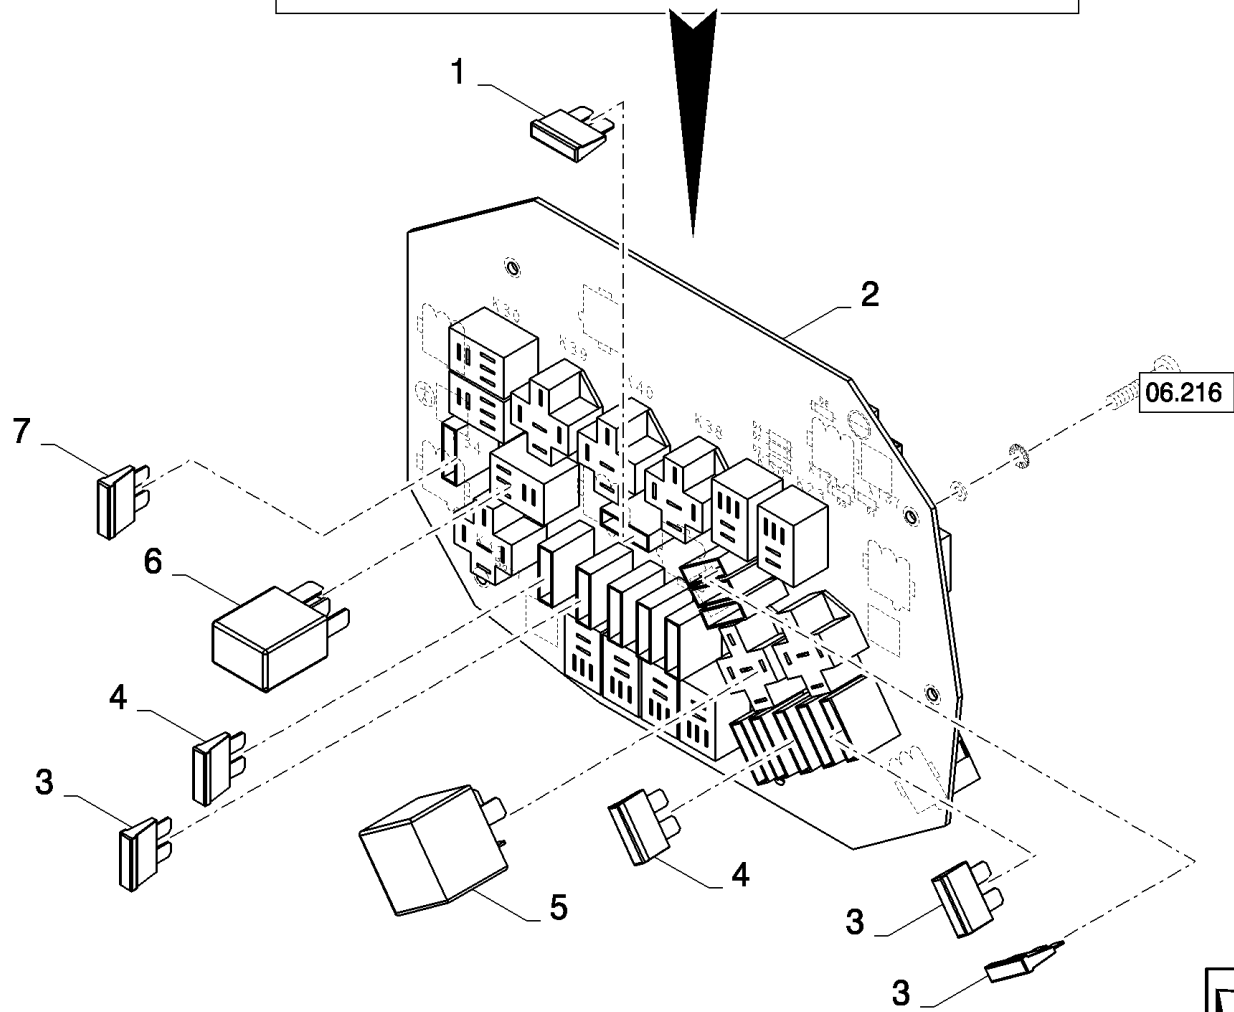

06.233(01) PRINTED CIRCUIT

сылка	Номер детали	Кол-во	Описание
1	84032356	1	FUSE,
2	84441163	1	BOARD, PRINTED CIRCUIT,
3	9504308	9	FUSE,
4	9811773	1	FUSE,
5	86529089	6	RELAY,
6	86509590	7	RELAY,
7	9504310	2	FUSE,