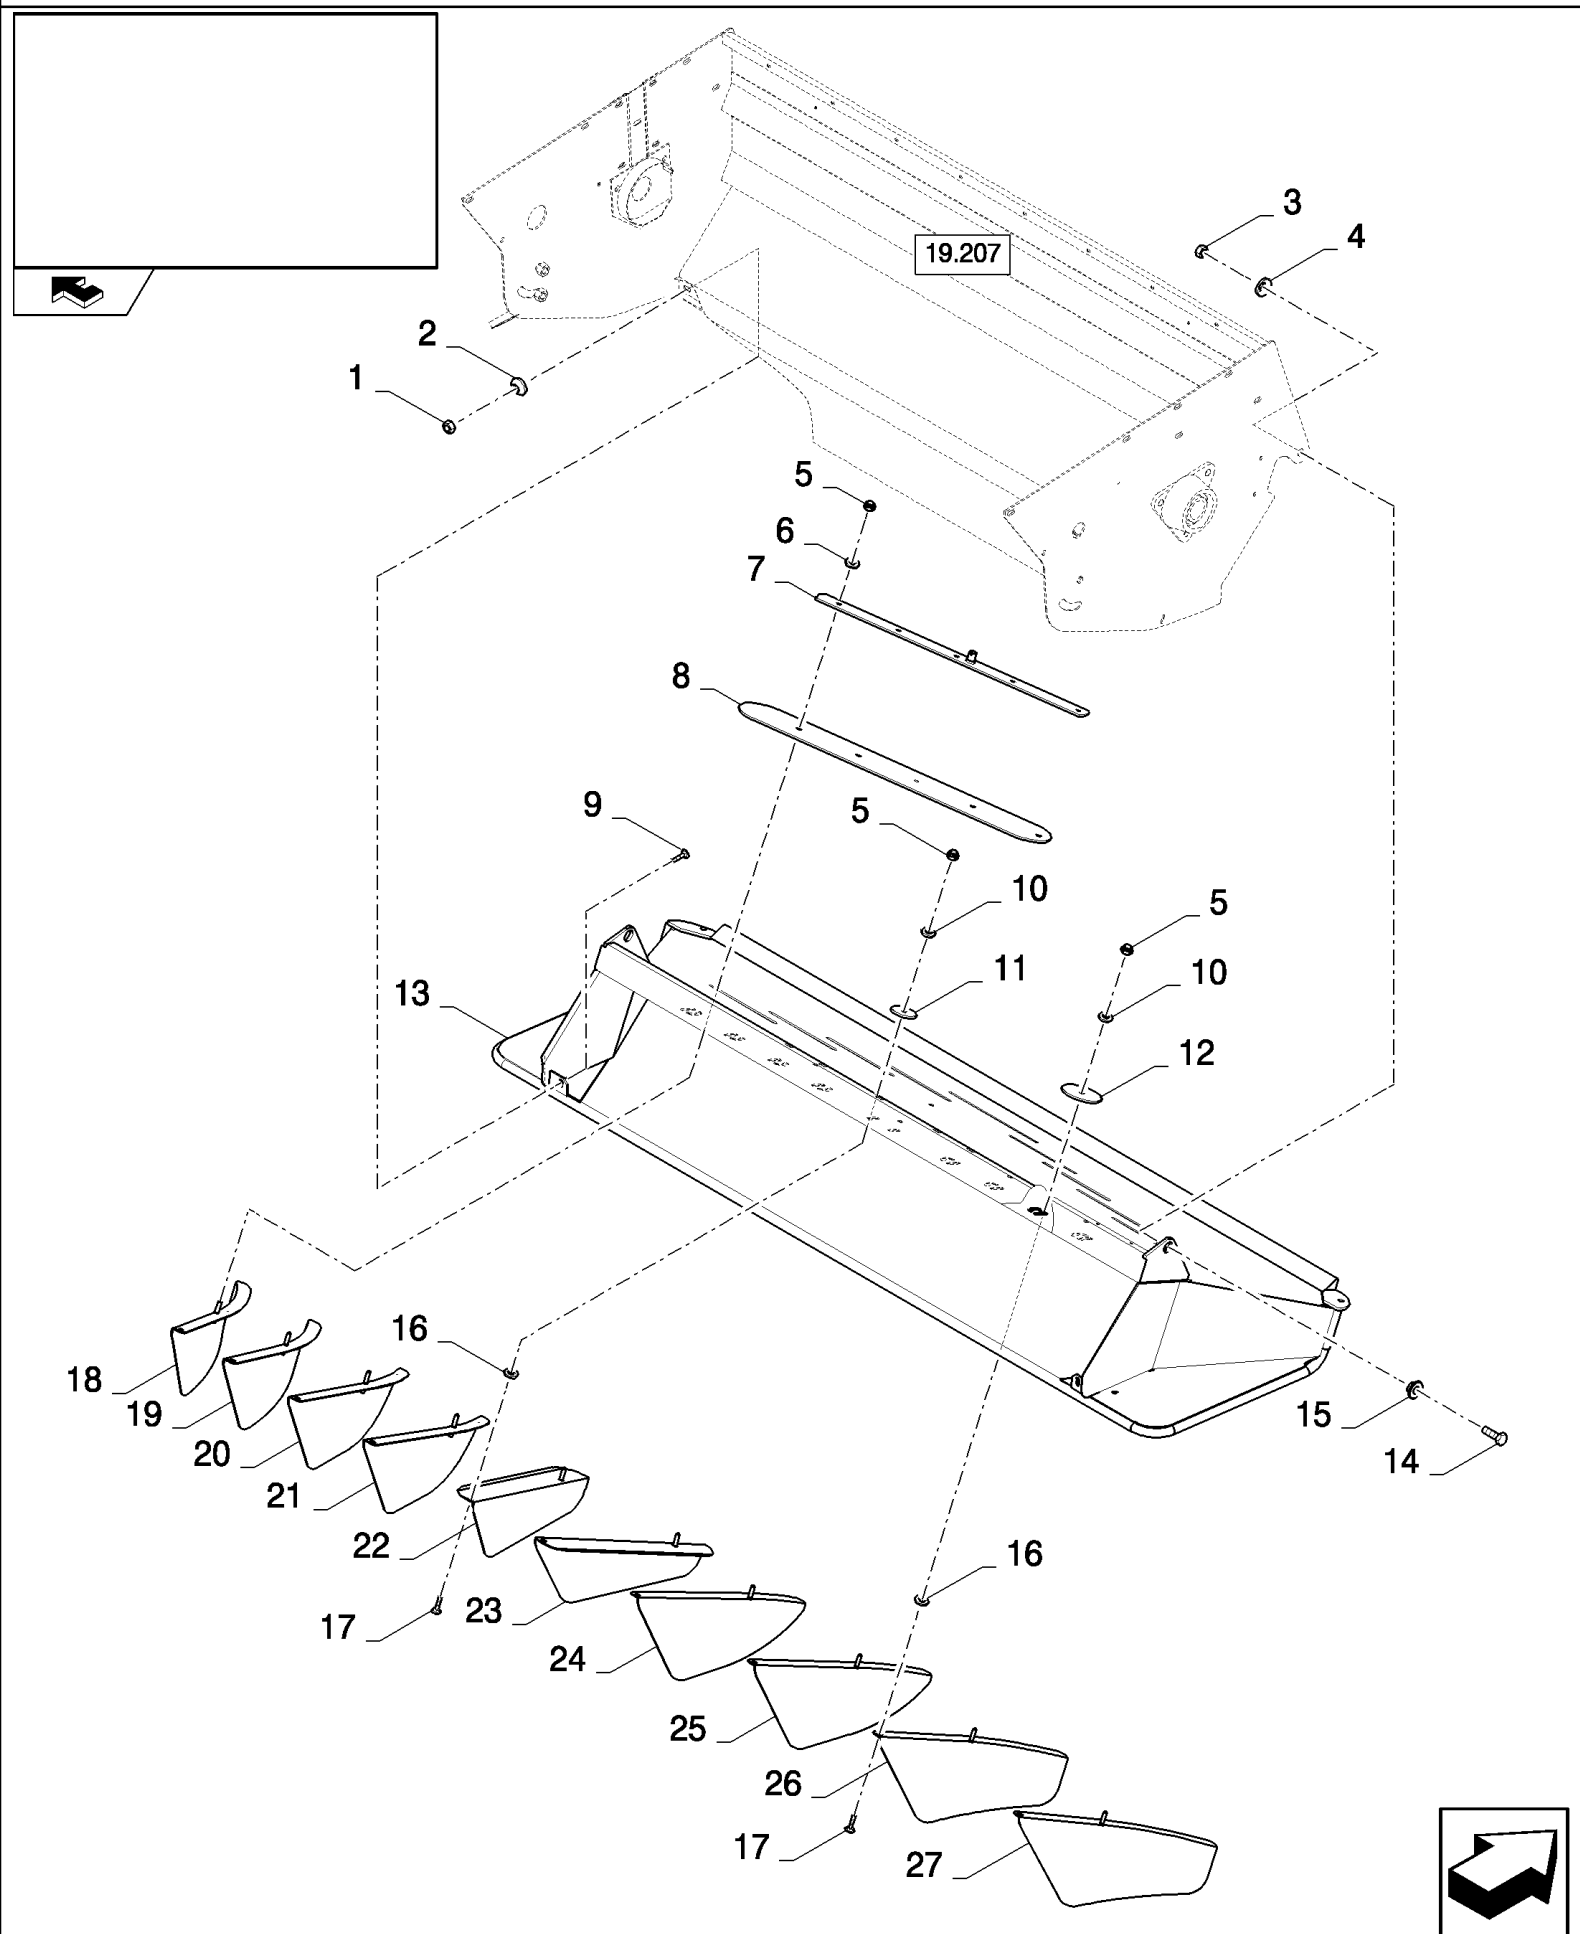

19.206(01) SPREADER HOOD

19.206(01) SPREADER HOOD

сылка	Номер детали	Кол-во	Описание
1	9706690	2	NUT, M8, CI 8,
2	412650	2	WASHER, SPRING, Belleville, M8,
3	100020	2	NUT, M16, CI 8,
4	140048	2	WASHER, SPRING, Belleville, M16,
5	86629542	20	NUT, LOCK, M8 x 1.25, CI 8,
6	140016	10	WASHER, M8 x 16 x 1.6,
7	84435482	2	PAD, SLIDING,
8	84065131	2	PAD, SLIDING,
9	86507486	2	BOLT, CARRIAGE, Short NK, M8 x 20, CI8.8, Full Thd,
10	140041	10	WASHER, M8 x 28 x 3,
11	84435270	2	WASHER,
12	84435269	8	WASHER,
13	84434285	1	FRAME,
14	120090	2	BOLT, Hex, M16 x 50, 8.8,
15	84435443	2	BUSHING,
16	747812	10	WASHER, 15MM
17	308761	10	BOLT, CARRIAGE, Short NK, M8 x 25, CI8.8, Full Thd,
18	84454358	1	DEFLECTOR,
19	84454361	1	DEFLECTOR,
20	84454363	1	DEFLECTOR,
21	84454365	1	DEFLECTOR,
22	84435316	1	DEFLECTOR,
23	84435322	1	DEFLECTOR,
24	84454366	1	DEFLECTOR,
25	84454367	1	DEFLECTOR,
26	84454369	1	DEFLECTOR,
27	84454370	1	DEFLECTOR,