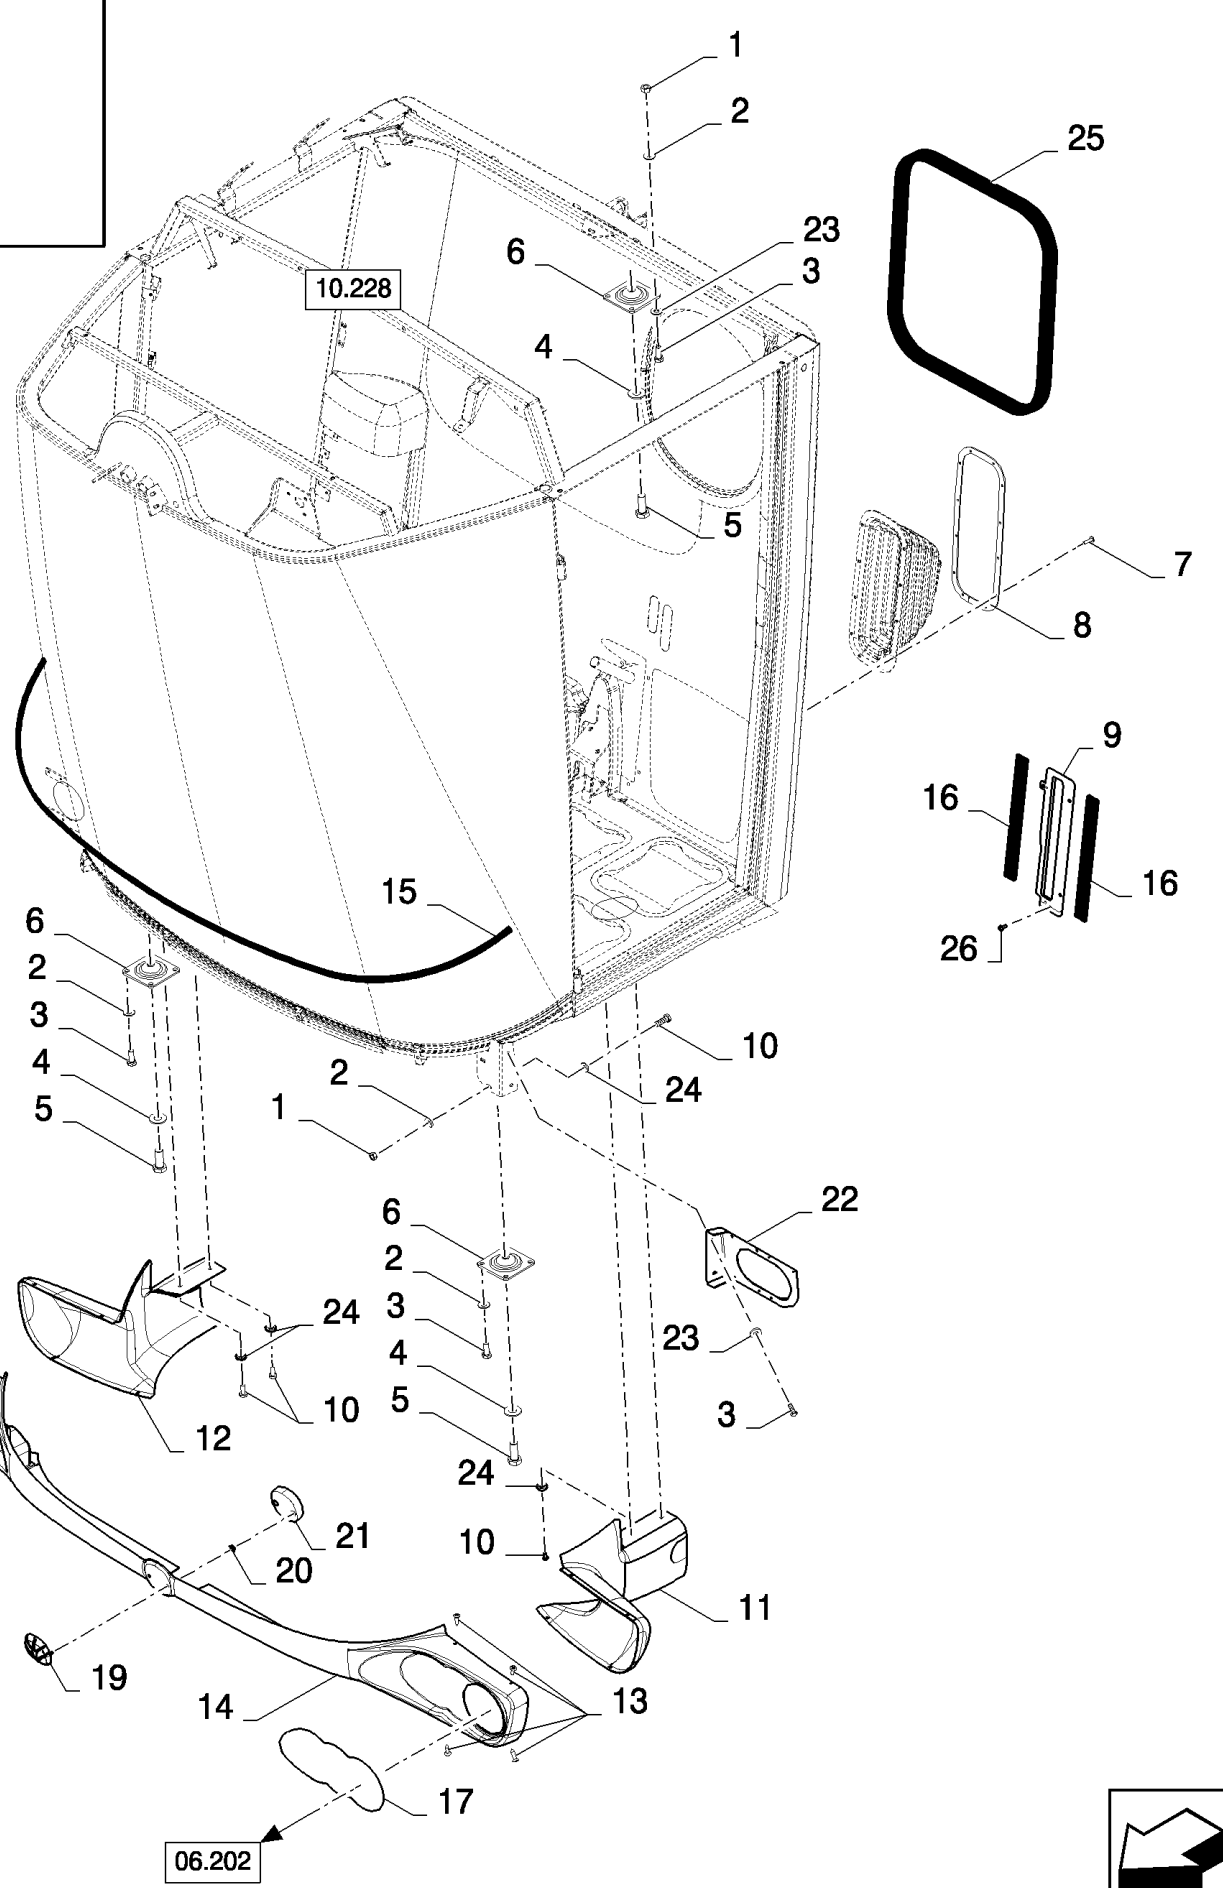

10.208(01) CAB MOUNTING GROUP

CS6090 COMBINE (9/06-) - Cab

10.208(01) CAB MOUNTING GROUP

сылка	Номер детали	Кол-во	Описание
1	9706690	6	NUT, M8, CI 8,
2	322358	14	WASHER, SPRING, Belleville, M8,
3	120104	14	BOLT, Hex, M8 x 20, 8.8,
4	140046	3	WASHER, SPRING, Belleville, M12,
5	9706687	3	BOLT, Hex, M12 x 30, 8.8,
6	84053736	3	DAMPER,
7	425524	10	RIVET, Rivet
8	84814492	1	PLATE, FIXING,
9	84807877	1	PLATE,
10	86508568	8	BOLT, Hex, M6 x 16, 8.8,
11	84447090	1	SKIRT, LH
12	84447091	1	SKIRT, RH
13	86511042	8	SCREW, Cross Pan Hd, M4 x 16,
14	84447092	1	SKIRT, , FOR CS6050 ONLY
14	84447089	1	SKIRT, , FOR CS6070, CS6080, CS6090, CL6060 AND CS6060 Hillside ONLY
15	9501985	1	SEAL, L=2M
16	84807784	2	BRUSH,
17	84447094	1	DECAL,
18	84447093	1	DECAL,
19	84447098	1	MAKERS BADGE,
20	86625060	2	NUT, LOCK, Self, Threading, 1/4",
21	84447432	1	SEAL,
22	84448480	1	SUPPORT,
23	86511315	6	WASHER, M8 x 16 x 1.6,
24	322357	8	WASHER, SPRING, Belleville, M6,
25	84037659	1	BAND, L=2M
26	412491	4	SCREW,