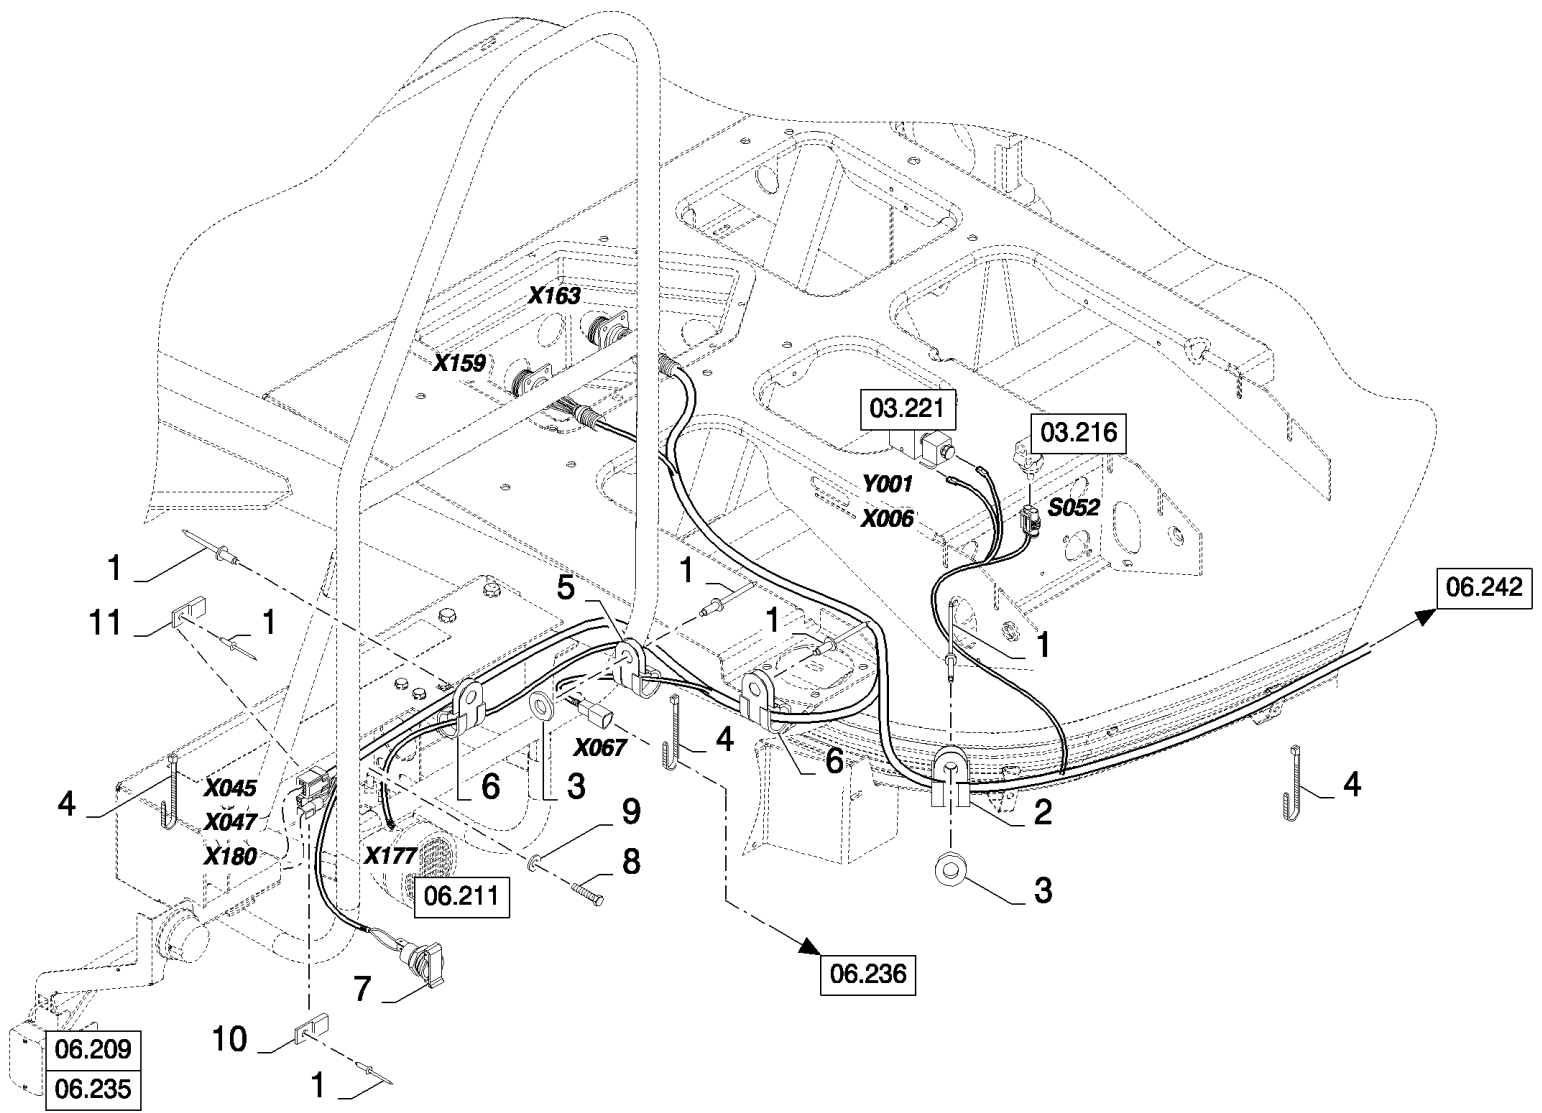

06.241(01) WIRING HARNESS

06.241(01) WIRING HARNESS

сылка	Номер детали	Кол-во	Описание
1	NS	AR	NOT SERVICED, RIVET
2	86628564	1	CLAMP, 1 1/4", Insul, 3/8" Bolt,
3	322356	2	WASHER, LOCK, 5MM
4	9993154	8	ELASTIC STRAP,
5	84818444	1	CLAMP,
6	84818443	4	CLAMP,
7	374418	1	SOCKET, POWER,
8	120100	1	BOLT, Hex, M6 x 20, 8.8,
9	322357	1	WASHER, SPRING, Belleville, M6,
10	84058832	1	CLIP,
11	84807267	1	CONNECTOR, WIRE,