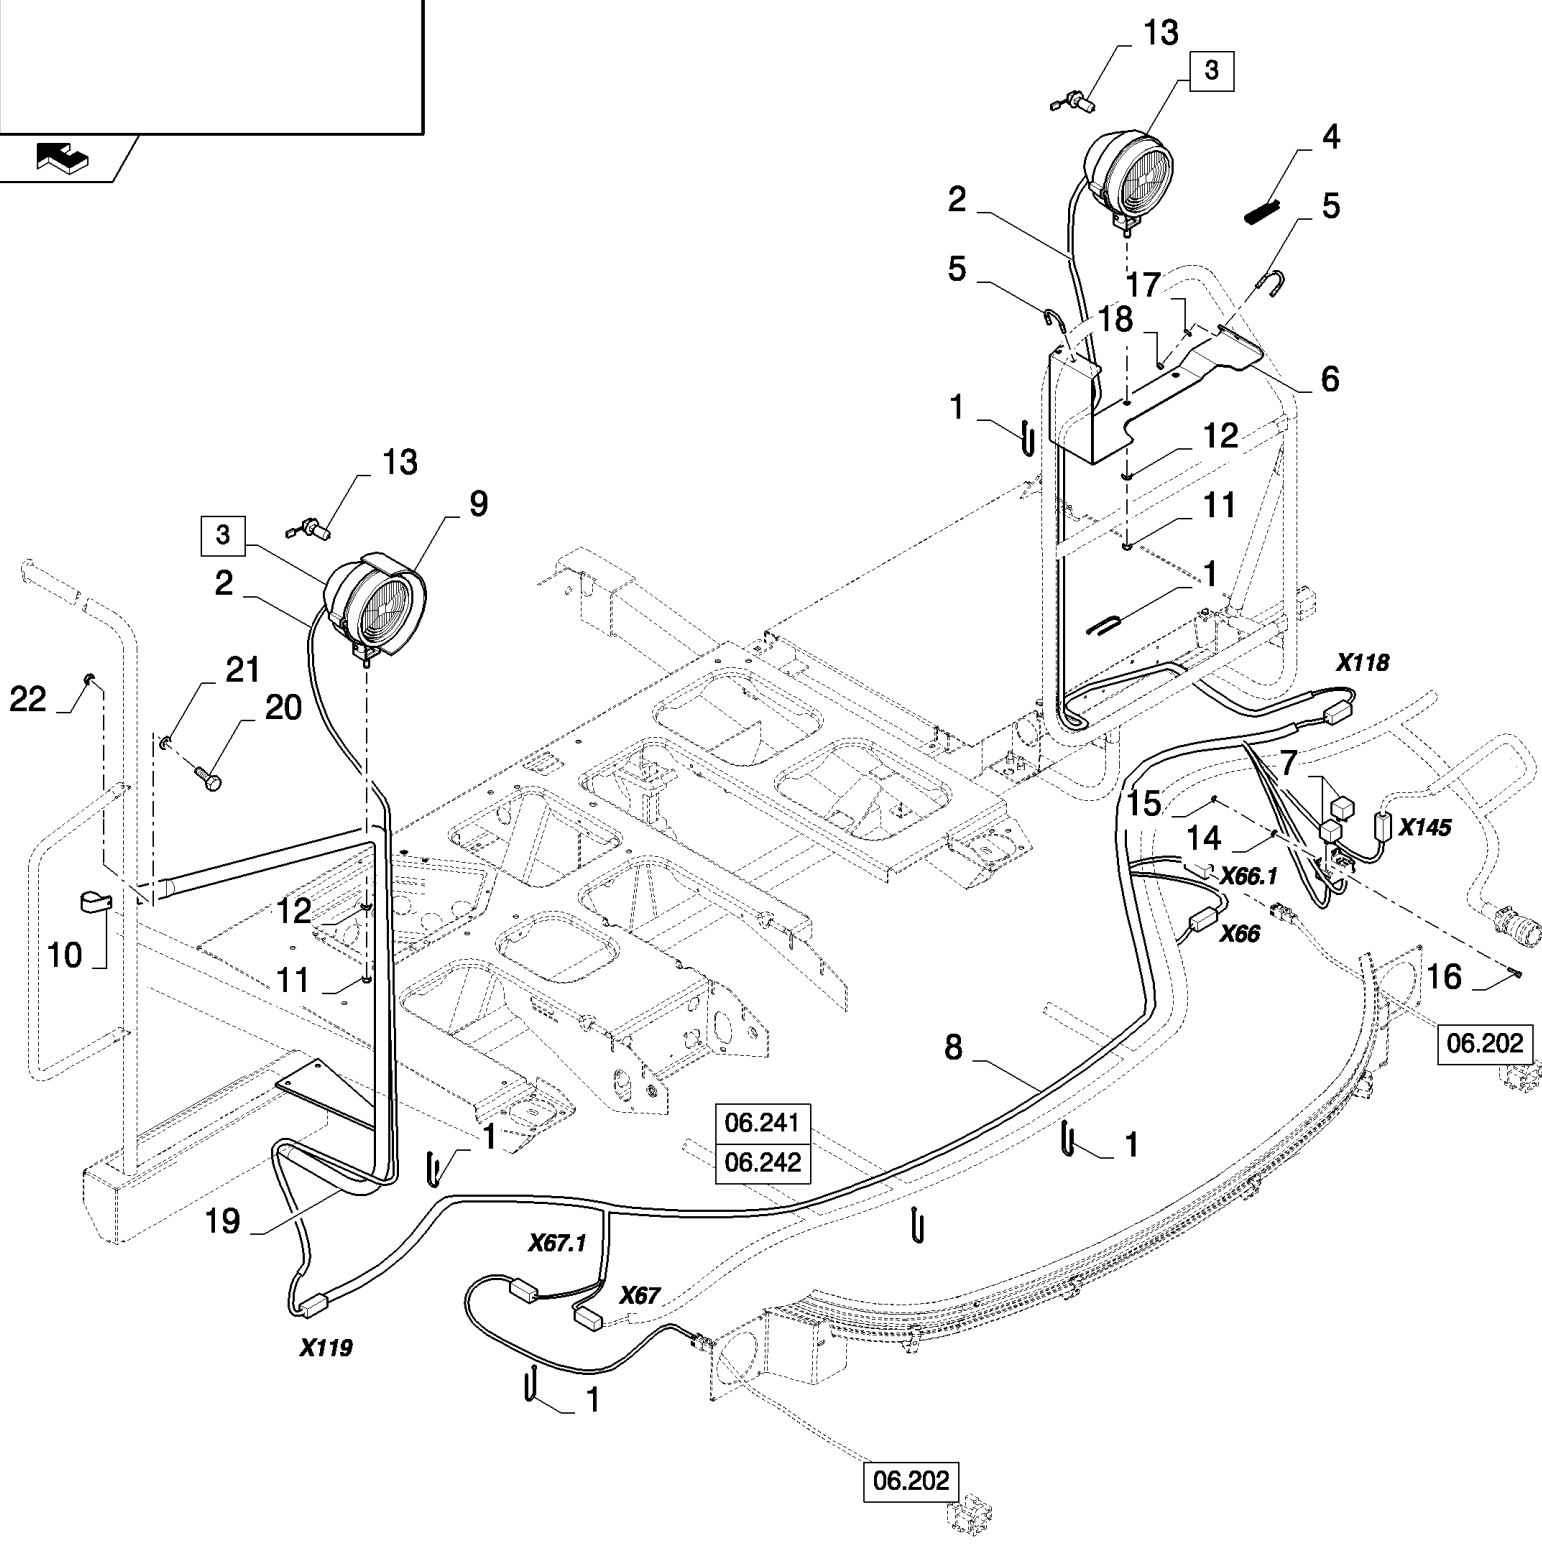

06.236(01) ADDITIONAL LIGHTS FOR MAIZE HEADER

06.236(01) ADDITIONAL LIGHTS FOR MAIZE HEADER

сылка	Номер детали	Кол-во	Описание
1	89993154	19	CLAMP,
2	84448631	2	HARNESS, WIRE, , SEE FIGURE 06.564/06.565
3	418863	2	LAMP, (11 to 13)
4	89850033	1	SEAL, L=0.07M
5	84448555	2	U-BOLT,
6	84448518	1	SUPPORT,
7	84000651	2	RELAY,
8	84448868	1	HARNESS, WIRE, , SEE FIGURE 06.567
9	84039151	1	PLATE, COVER,
10	9513271	1	CLAMP,
11	NS	2	NOT SERVICED,
12	NS	2	NOT SERVICED,
13	446592	2	BULB, 12V 60/55W Halogen
14	322356	2	WASHER, LOCK, 5MM
15	86508813	2	NUT, M5, CI 8,
16	120098	2	BOLT, Hex, M5 x 20, 8.8, Full Thd,
17	322357	4	WASHER, SPRING, Belleville, M6,
18	9706755	4	NUT, M6, CI 8,
19	87516453	1	SUPPORT,
20	120104	1	BOLT, Hex, M8 x 20, 8.8,
21	378243	1	WASHER, M8,
22	9628098	1	NUT, LOCK, M8 x 1.25, CI 10,