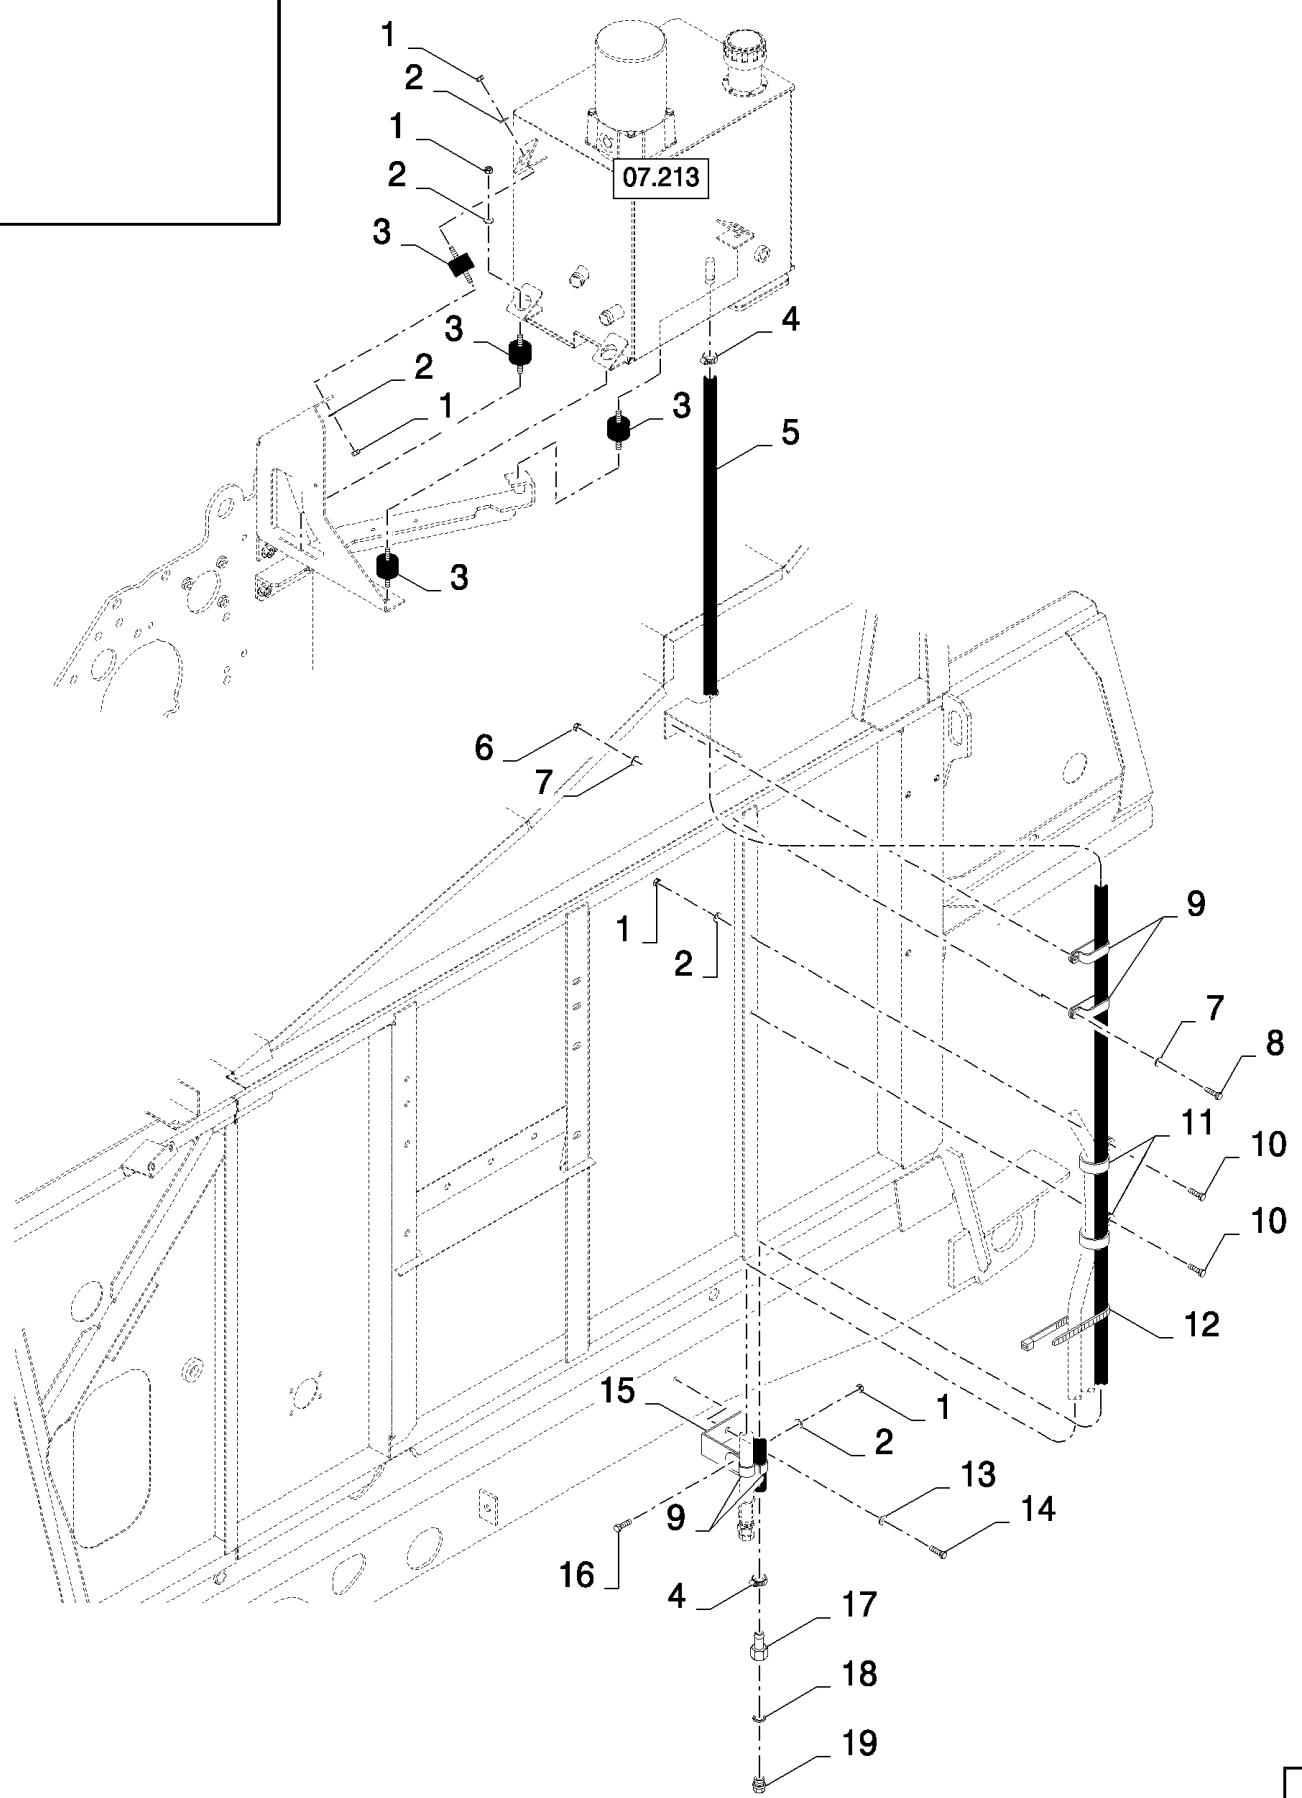

07.212(01) HYDRAULIC TANK

CS6090 COMBINE (9/06-) - Hydraulic System

07.212(01) HYDRAULIC TANK

сылка	Номер детали	Кол-во	Описание
1	9706690	11	NUT, M8, CI 8,
2	322358	11	WASHER, SPRING, Belleville, M8,
3	9833258	4	SHOCK ABSORBER,
4	326082	2	CLAMP,
5	84441444	1	HOSE,
6	9706755	1	NUT, M6, CI 8,
7	86588450	2	WASHER, M6,
8	86977786	1	BOLT, Hex, M6 x 25, 8.8,
9	418407	4	CLAMP,
10	43128	2	BOLT, Hex, M8 x 30, 8.8,
11	417412	2	CLAMP,
12	396718	2	STRAP,
13	140045	1	WASHER, SPRING, Belleville, M10,
14	43140	1	BOLT, Hex, M10 x 30, 8.8, Full Thd,
15	9813452	1	BRACKET,
16	412479	1	BOLT, Hex, M8 x 35, 8.8,
17	326079	1	CONNECTOR, HYD.,
18	9511034	1	GASKET,
19	150060	1	PLUG,