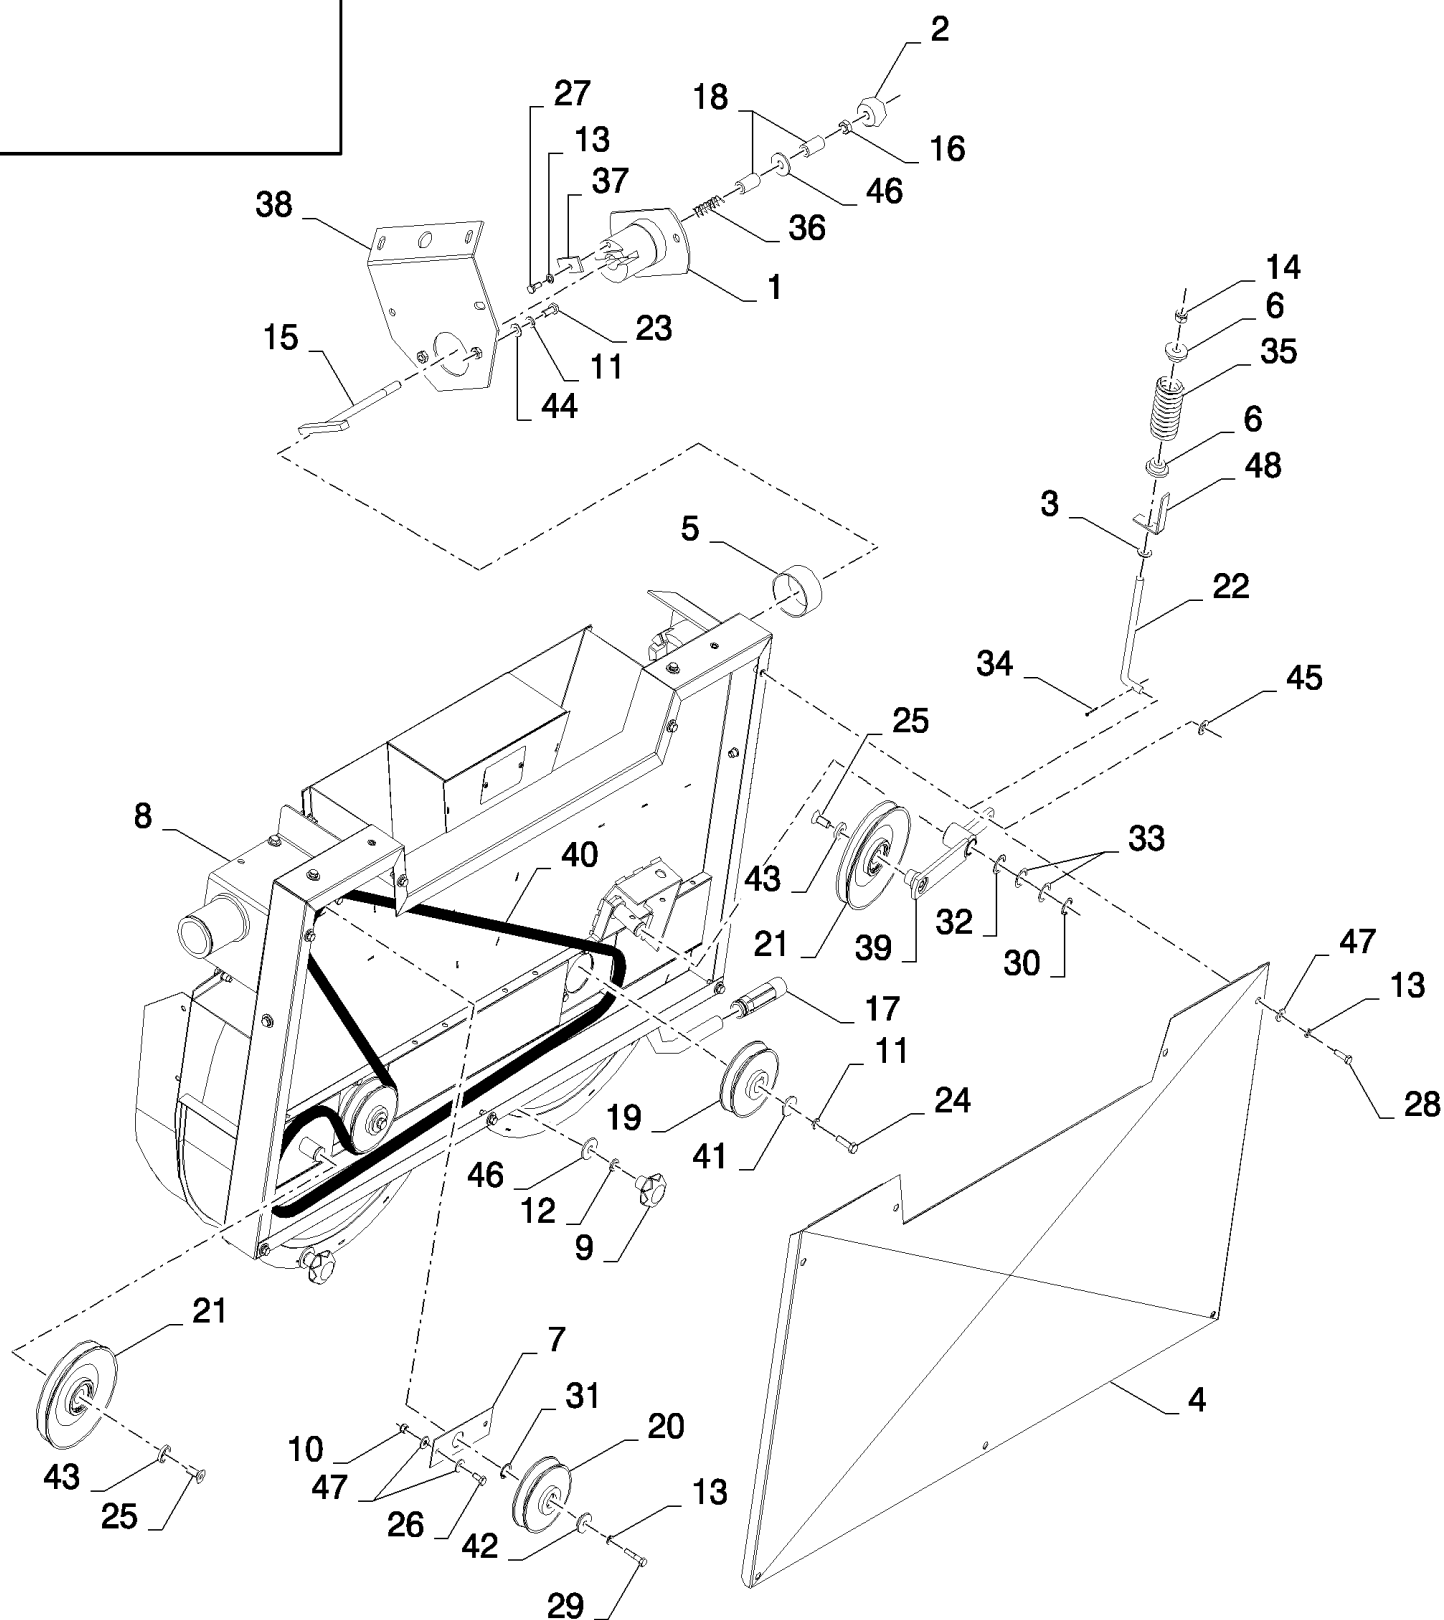

сылка	Номер детали	Кол-во	Описание
1	84800233	1	SECTOR, TOOTHED,
2	84074787	1	KNOB,
3	84043655	1	WASHER,
4	84800236	1	PLATE,
5	84056131	1	BUSHING,
6	84056165	2	SCREW,
7	84056128	1	PLATE,
8	84800248	1	HOUSING,
9	84800253	2	KNOB,
10	86629542	2	NUT, LOCK, M8 x 1.25, CI 8,
11	140045	3	WASHER, SPRING, Belleville, M10,
12	84019576	2	WASHER, 12.2MM
13	322358	AR	WASHER, SPRING, Belleville, M8,
14	100038	1	NUT, LOCK, M12 x 1.75, CI 8,
15	84056126	1	ROD,
16	9706685	1	NUT, M12, CI 8,
17	84056140	1	HANDLE, CRANKED,
18	84056127	2	BUSHING,
19	84074791	2	PULLEY,
20	84056120	1	PULLEY,
21	84056124	1	PULLEY,
22	84056165	2	SCREW,
23	11106231	2	BOLT, Hex, M10 x 25, 10.9, Full Thd,
24	43140	2	BOLT, Hex, M10 x 30, 8.8, Full Thd,
25	9837786	2	SCREW, Hex Soc Hd, M12 x 20, 8.8, M12x20
26	16043224	18	BOLT, Hex, M8 x 16, 8.8, Full Thd,
27	120104	1	BOLT, Hex, M8 x 20, 8.8,
28	43127	AR	BOLT, Hex, M8 x 25, 8.8,
29	412479	1	BOLT, Hex, M8 x 35, 8.8,
30	370002	1	RING, SNAP, M25, Ext,
31	84056134	1	CIRCLIP,
32	84074788	1	SHIM, THK. : 1MM
33	84074789	2	SHIM, THK. : 2MM
34	130004	1	PIN, SPLIT (COTTER), M3.2 x 25,
35	84056141	1	SPRING,
36	84074786	1	SPRING,
37	84056151	1	PLATE, COVER,
38	84800255	1	SUPPORT,
39	84800257	1	ARM,
40	84790356	1	BELT, TRANSMISSION,
41	84056153	2	WASHER,
42	84056137	1	WASHER,
43	84056154	2	WASHER,
44	378244	2	WASHER, M10,
45	140223	1	WASHER, 12.5MM