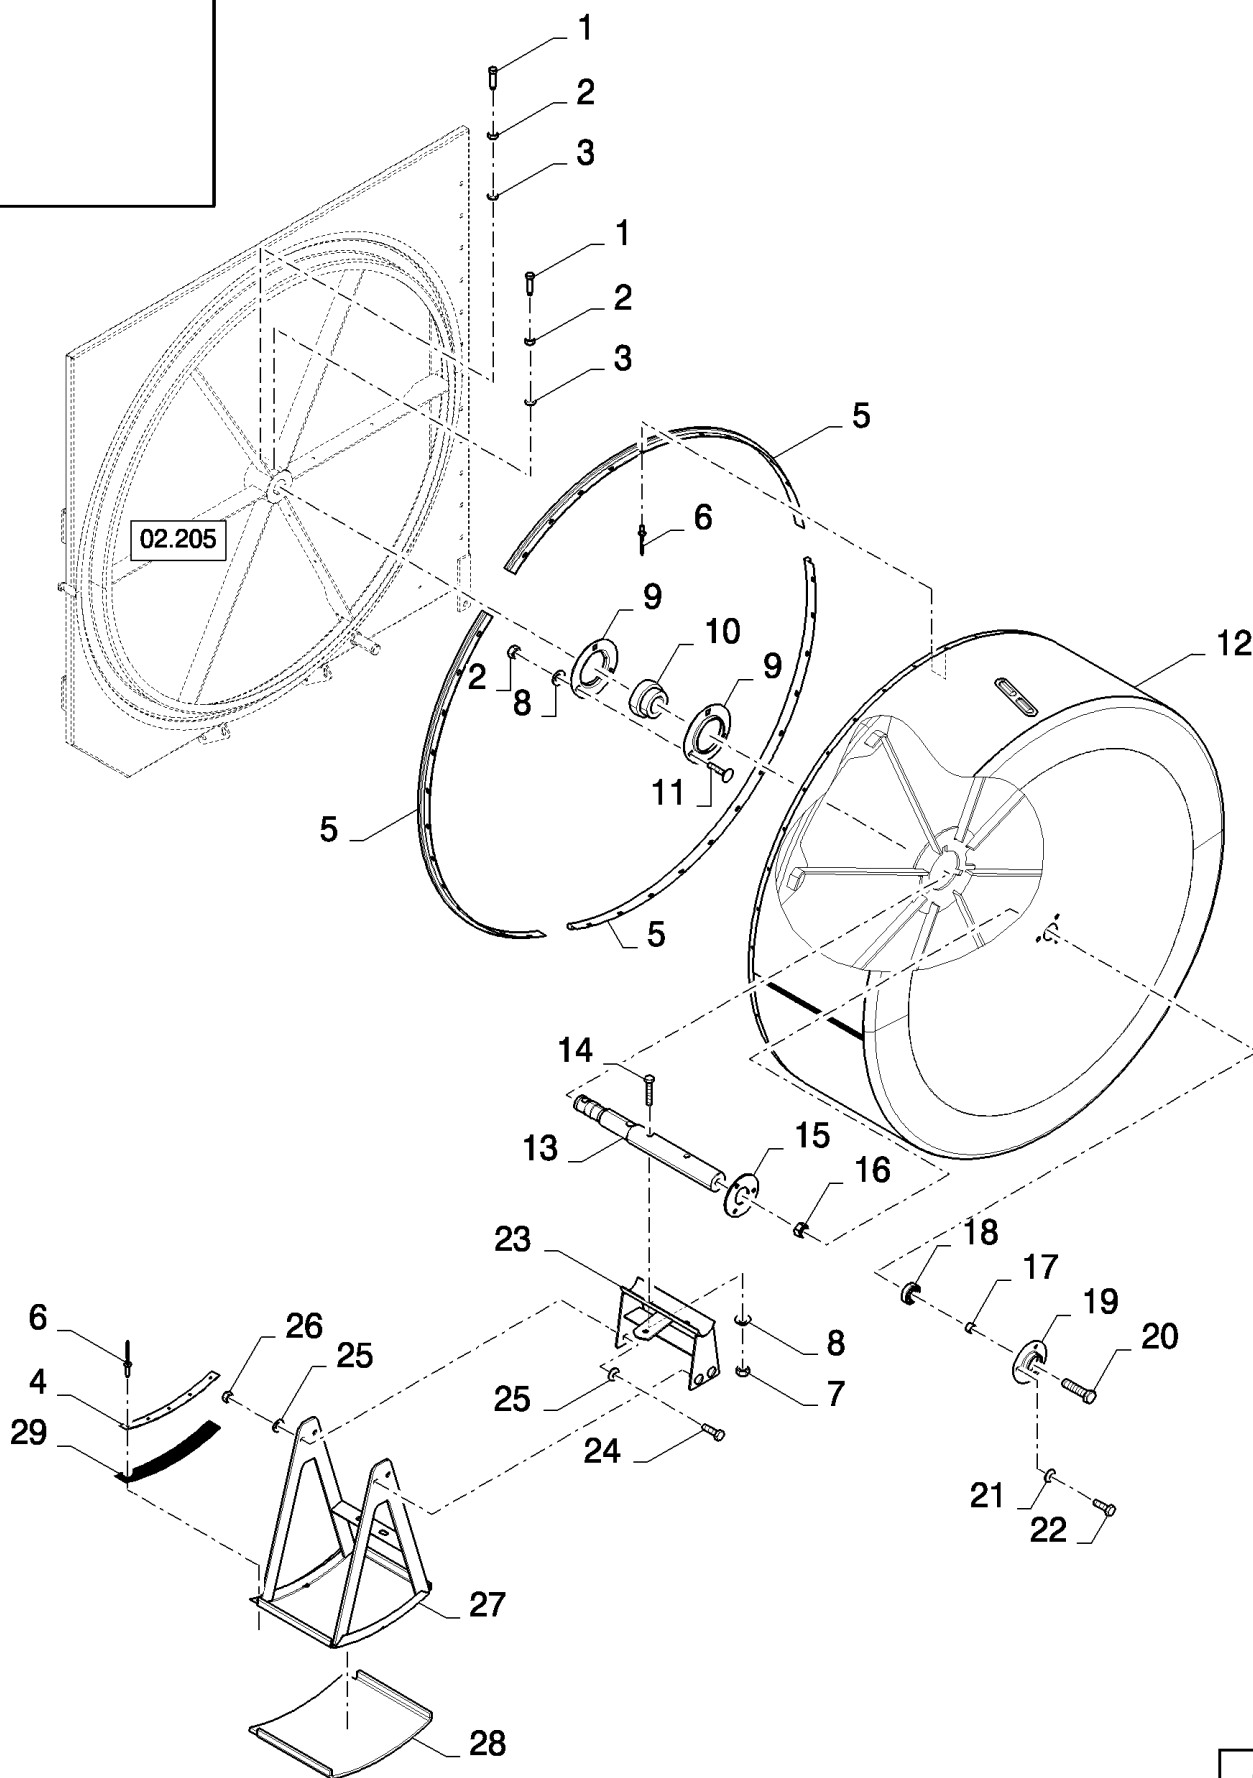

## 02.214(01) REVOLVING DUST SCREEN

сылка	Номер детали	Кол-во	Описание
1	391136	2	SET SCREW, Hex Soc, M10 x 40, M10x40
2	100016	5	NUT, M10, CI 8,
3	86511323	2	WASHER, M10 x 20 x 2,
4	84434286	1	PLATE, FIXING,
5	84057430	3	BRUSH,
6	NS	41	NOT SERVICED, Rivet
7	100037	2	NUT, M10 x 1.5, CI 8,
8	140045	5	WASHER, SPRING, Belleville, M10,
9	36403	2	FLANGE,
10	322360	1	BEARING, BALL,
11	120041	3	BOLT, CARRIAGE, Short NK, M10 x 20, CI8.8, Full Thd,
12	87328503	1	DUST CAP,
13	87329360	1	SHAFT,
14	120070	2	BOLT, Hex, M10 x 60, 8.8,
15	84071581	1	SUPPORT,
16	9706685	1	NUT, M12, CI 8,
17	434182	1	BUSHING,
18	362804	1	BEARING, BALL,
19	365018	1	FLANGE,
20	120122	1	BOLT, Hex, M12 x 50, 8.8, Full Thd,
21	322357	3	WASHER, SPRING, Belleville, M6,
22	86508568	3	BOLT, Hex, M6 x 16, 8.8,
23	84449135	1	SUPPORT,
24	120104	2	BOLT, Hex, M8 x 20, 8.8,
25	322358	6	WASHER, SPRING, Belleville, M8,
26	9706690	4	NUT, M8, CI 8,
27	87331809	1	SUPPORT,
28	87377800	1	INSULATOR,
29	84434055	1	CANVAS,