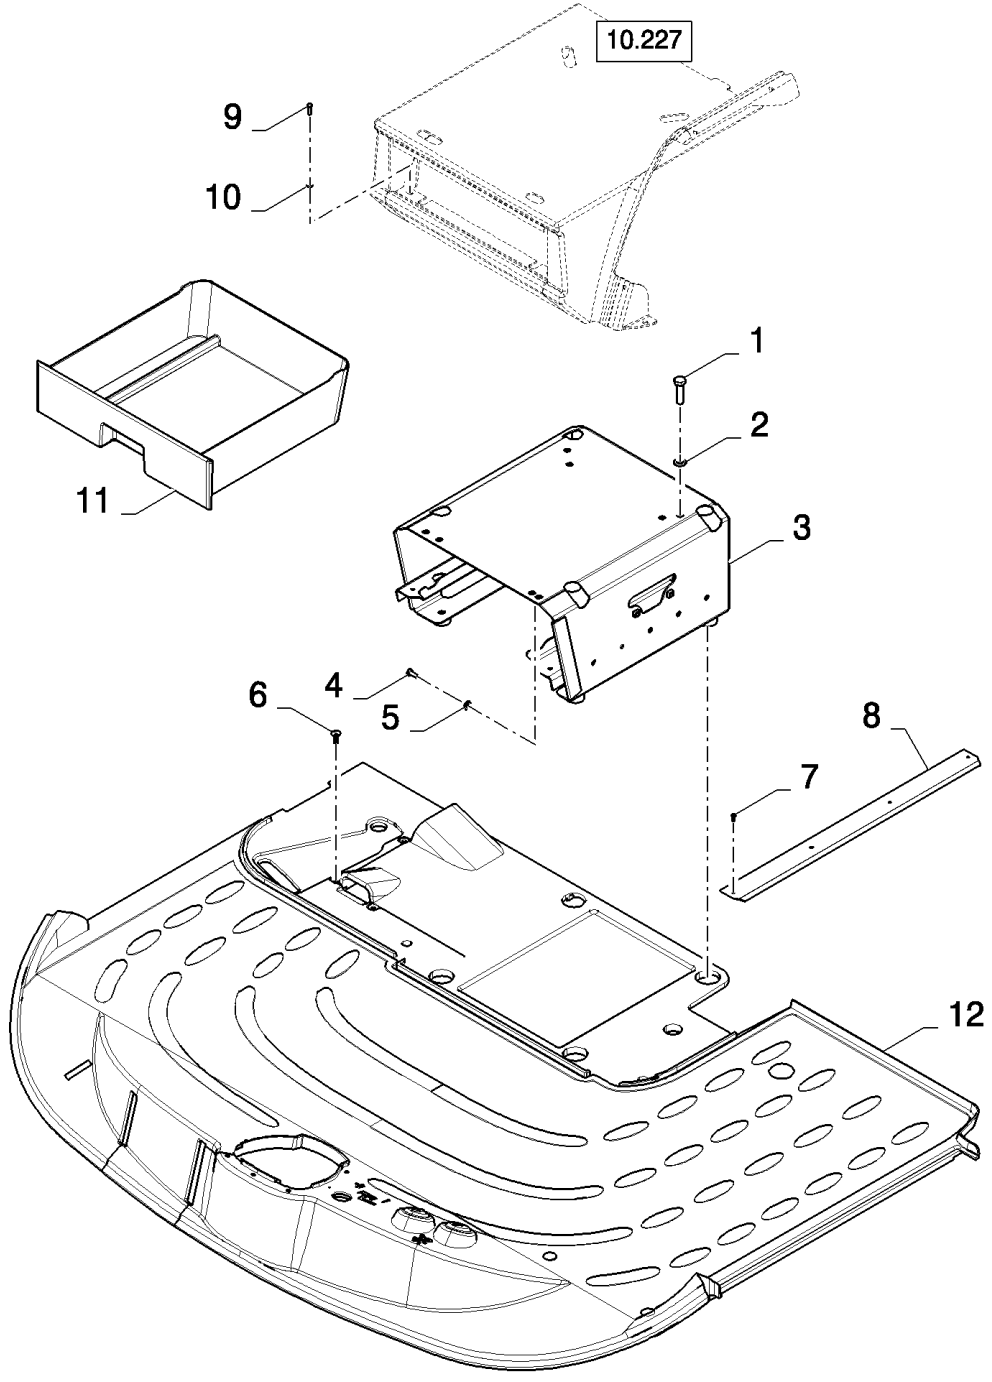

## 10.226(01) CAB FLOOR

сылка	Номер детали	Кол-во	Описание
1	120112	4	BOLT, Hex, M10 x 40, 8.8, Full Thd,
2	86511323	4	WASHER, M10 x 20 x 2,
3	87326672	1	SUPPORT,
4	86508568	2	BOLT, Hex, M6 x 16, 8.8,
5	322357	2	WASHER, SPRING, Belleville, M6,
6	87343499	4	PIN, CLEVIS,
7	425520	4	RIVET,
8	84001240	1	PLATE, COVER,
9	412064	2	SCREW, Hex, M4 x 16, 8.8, Full Thd, BOLT, Hex, M4 x 16, 8.8, Full Thd
10	140013	2	WASHER, M4,
11	87281323	1	HOLDER,
12	87357847	1	MAT, FLOOR,