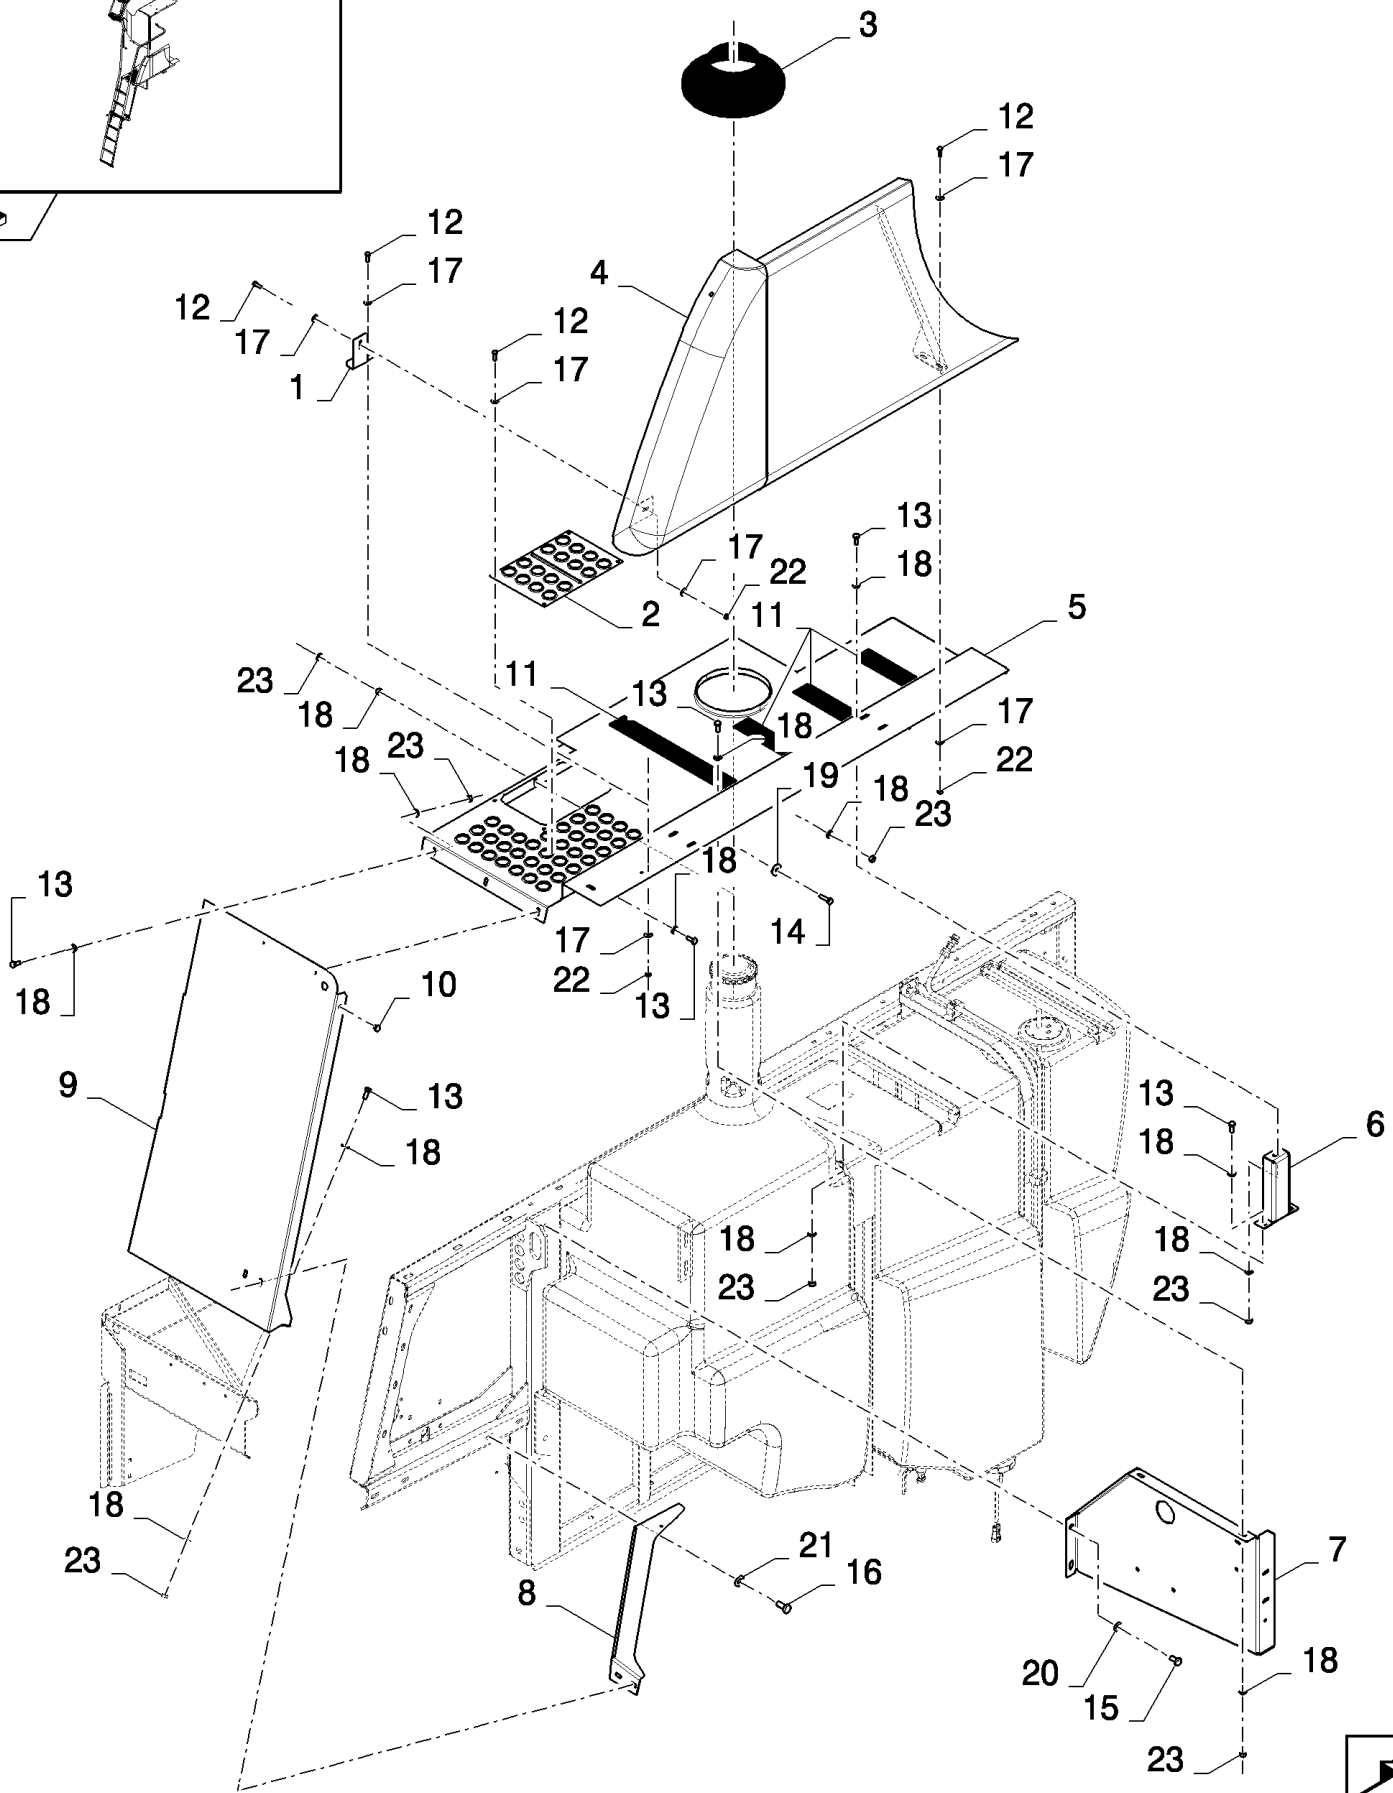

08.217(01) ENGINE GUARDS

08.217(01) ENGINE GUARDS

сылка	Номер детали	Кол-во	Описание
1	84434025	1	BRACKET,
2	84439293	1	PLATE,
3	9501343	1	SEAL PROTECTION,
4	87345358	1	SHIELD,
5	87341425	1	PLATFORM,
6	84437884	1	SUPPORT,
7	87343758	1	SUPPORT,
8	87344607	1	SUPPORT,
9	87345942	1	PLATE,
10	331233	2	PLUG,
11	401502	AR	STRIP, ANTI-SKID, L=0.81M
12	120100	8	BOLT, Hex, M6 x 20, 8.8,
13	120104	10	BOLT, Hex, M8 x 20, 8.8,
14	43128	1	BOLT, Hex, M8 x 30, 8.8,
15	43138	2	BOLT, Hex, M10 x 20, 8.8, Full Thd,
16	300388	2	BOLT, Hex, M12 x 25, 8.8,
17	412649	12	WASHER, SPRING, Belleville, M6,
18	322358	22	WASHER, SPRING, Belleville, M8,
19	140041	1	WASHER, M8 x 28 x 3,
20	140045	2	WASHER, SPRING, Belleville, M10,
21	140046	2	WASHER, SPRING, Belleville, M12,
22	9706755	4	NUT, M6, CI 8,
23	9706690	12	NUT, M8, CI 8,