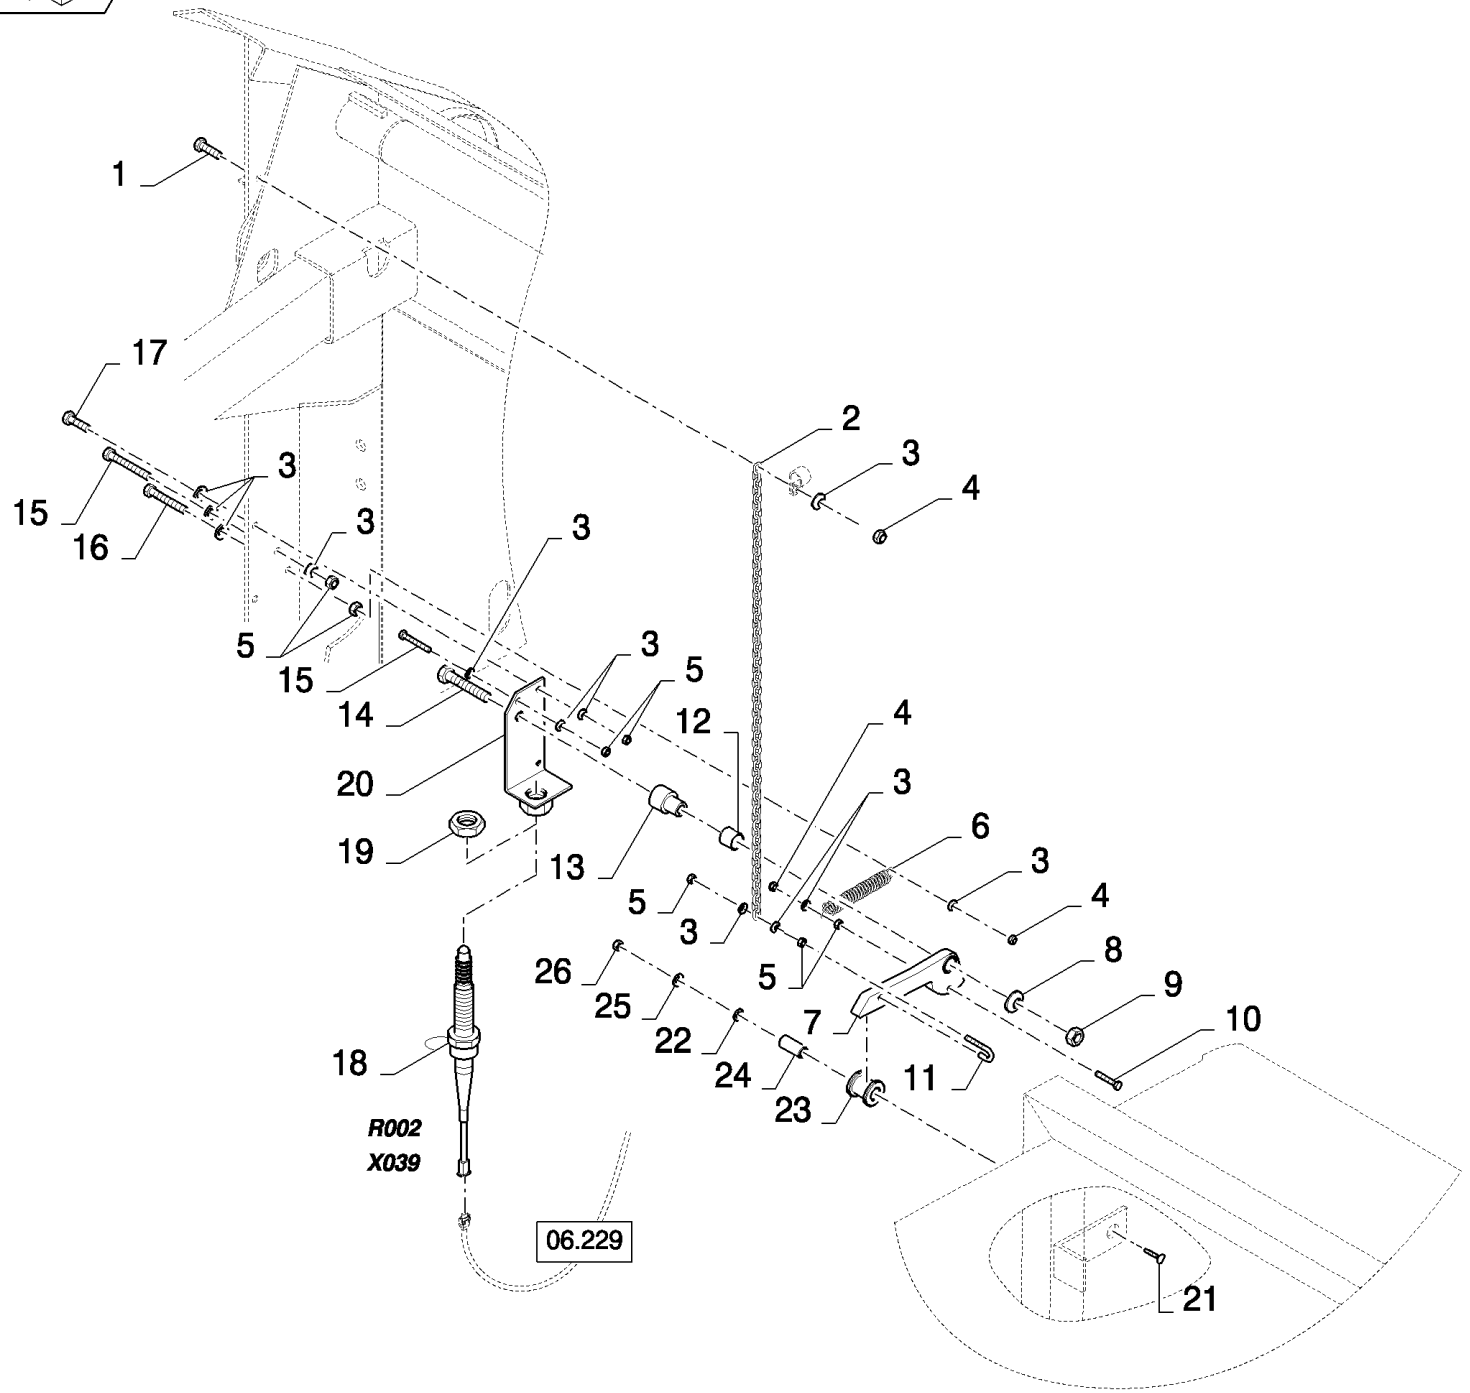

06.203(01) FEEDER ANGLE SENSOR

06.203(01) FEEDER ANGLE SENSOR

сылка	Номер детали	Кол-во	Описание
1	86977786	1	BOLT, Hex, M6 x 25, 8.8,
2	84439869	1	CHAIN,
3	322357	14	WASHER, SPRING, Belleville, M6,
4	412152	7	NUT, LOCK, M6 x 1, CI 8.8,
5	9706755	8	NUT, M6, CI 8,
6	180071	1	SPRING,
7	84437875	1	CAM,
8	140046	1	WASHER, SPRING, Belleville, M12,
9	9706685	1	NUT, M12, CI 8,
10	86977789	1	BOLT, Hex, M6 x 35, 8.8,
11	359726	1	HOOK,
12	420761	1	BUSHING,
13	84439607	1	BUSHING,
14	9706693	1	BOLT, Hex, M12 x 60, 8.8,
15	412559	2	BOLT, Hex, M6 x 50, 8.8, Full Thd, M6x50
16	120102	1	BOLT, Hex, M6 x 40, 8.8, Full Thd,
17	120100	2	BOLT, Hex, M6 x 20, 8.8,
18	9513732	1	SENSOR,
19	100033	1	NUT, Thin, M24 x 1.5, CI 04,
20	84439808	1	BRACKET,
21	374894	1	BOLT, CARRIAGE, Short NK, M10 x 70, CI8.8,
22	140042	1	WASHER, M10 x 34 x 3,
23	9815357	1	ROLLER,
24	9815355	1	SPACER,
25	140045	1	WASHER, SPRING, Belleville, M10,
26	100016	1	NUT, M10, CI 8,