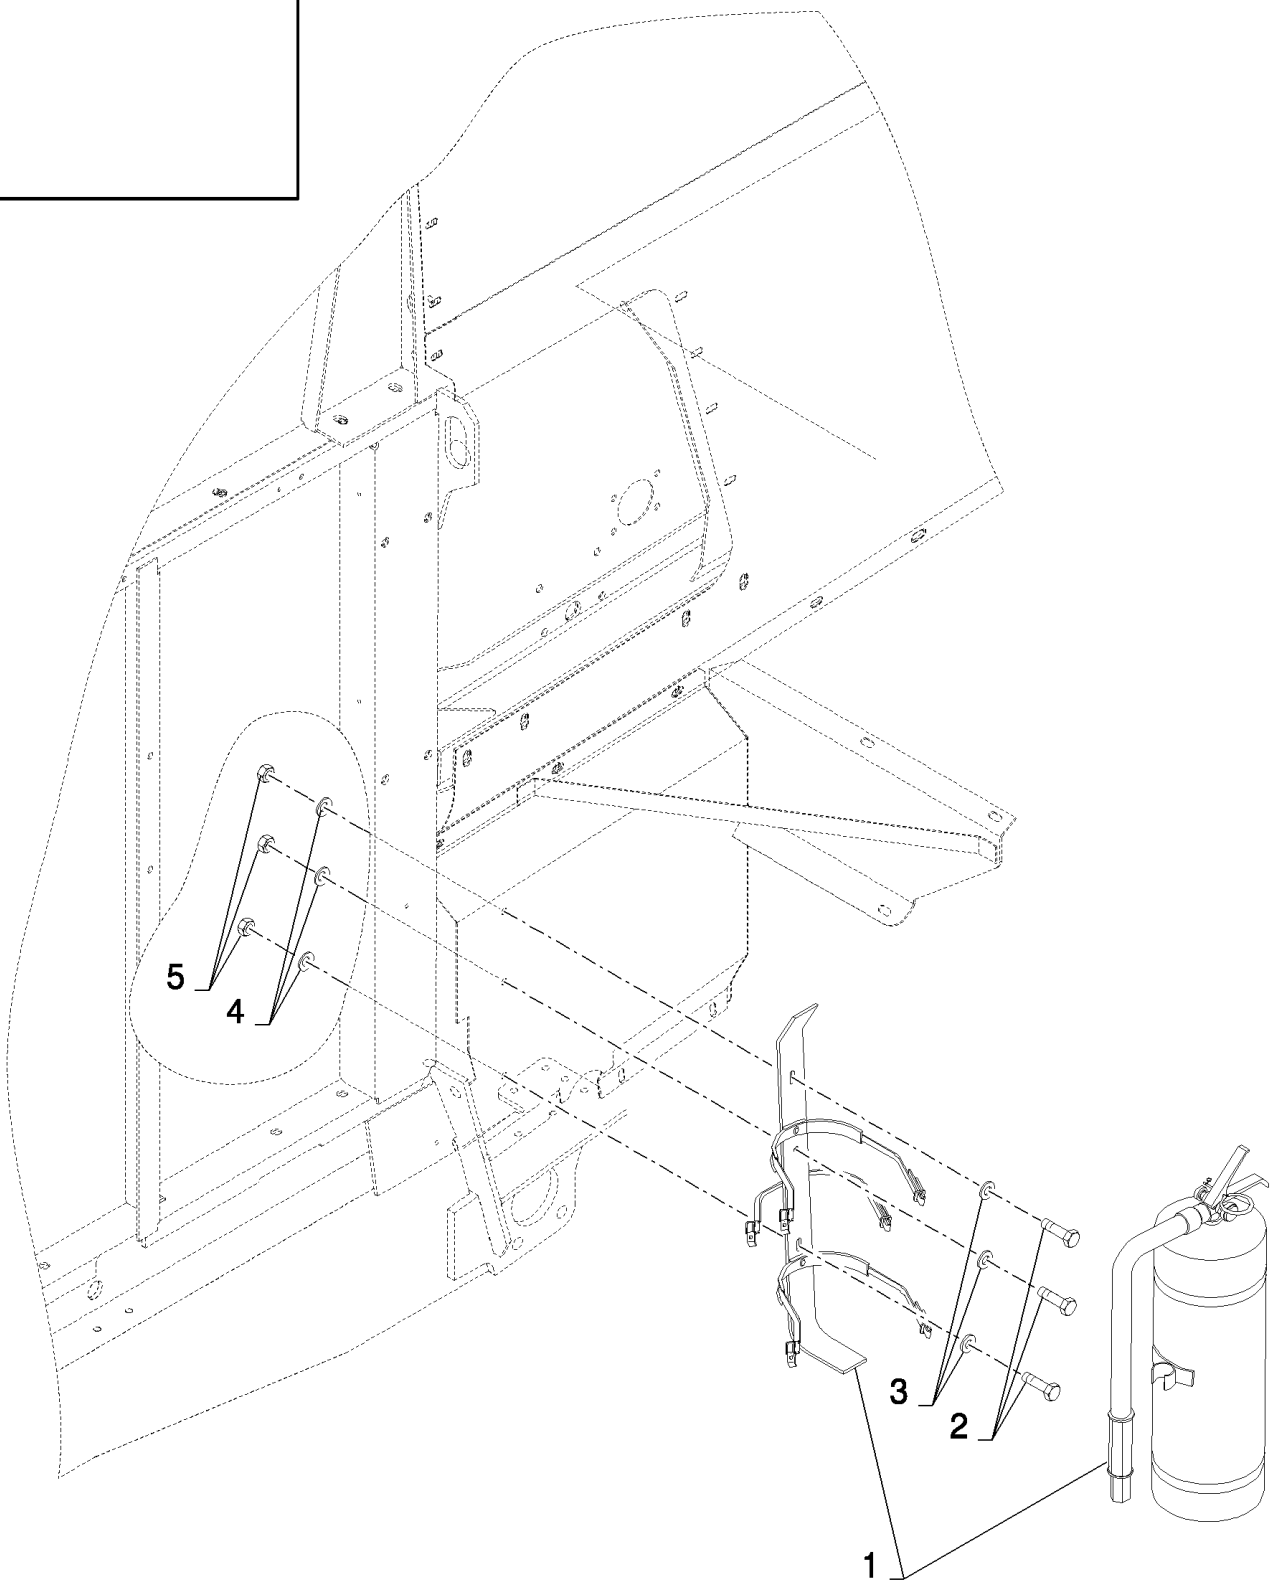

18.84085886(01) FIRE EXTINGUISHER

18.84085886(01) FIRE EXTINGUISHER

сылка	Номер детали	Кол-во	Описание
	84085886		DIA KIT, HARVESTER,
1	84440547	1	FIRE EXTINGUISHER,
2	120104	3	BOLT, Hex, M8 x 20, 8.8,
3	140016	3	WASHER, M8 x 16 x 1.6,
4	412650	3	WASHER, SPRING, Belleville, M8,
5	9706690	3	NUT, M8, CI 8,