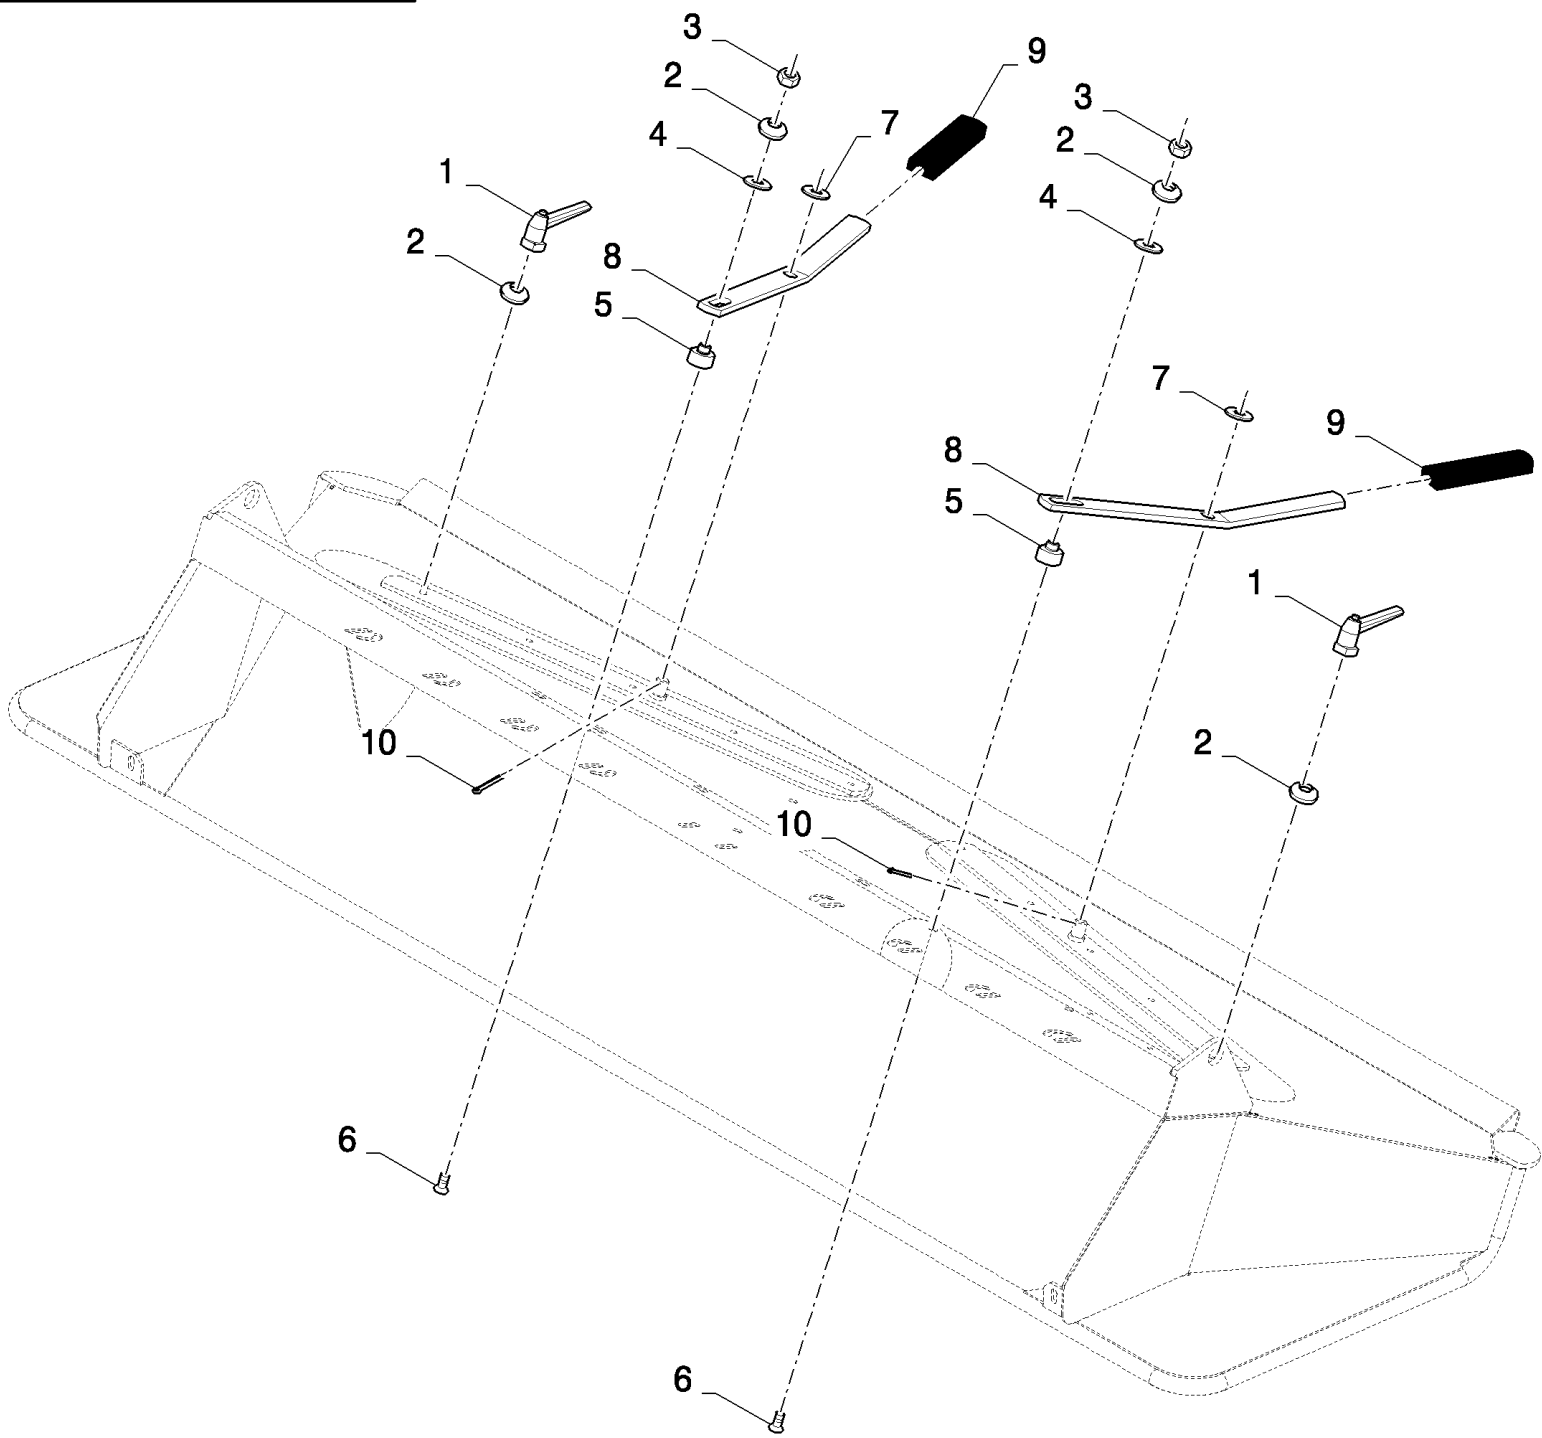

18.87395594(01) STRAWCHOPPER - MANUAL ADJUSTABLE DEFLECTORS

18.87395594(01) STRAWCHOPPER - MANUAL ADJUSTABLE DEFLECTORS

сылка	Номер детали	Кол-во	Описание
	87395594		DIA KIT, HARVESTER,
1	84435462	2	HANDLE,
2	322358	4	WASHER, SPRING, Belleville, M8,
3	9706690	2	NUT, M8, CI 8,
4	140041	2	WASHER, M8 x 28 x 3,
5	84434297	2	BUSHING,
6	84069530	2	SCREW, Hex Soc Flat Hd, M8 x 40, 8.8,
7	378246	2	WASHER, 16MM
8	84435478	2	LEVER,
9	84439164	2	HANDLE GRIP,
10	130004	2	PIN, SPLIT (COTTER), M3.2 x 25,