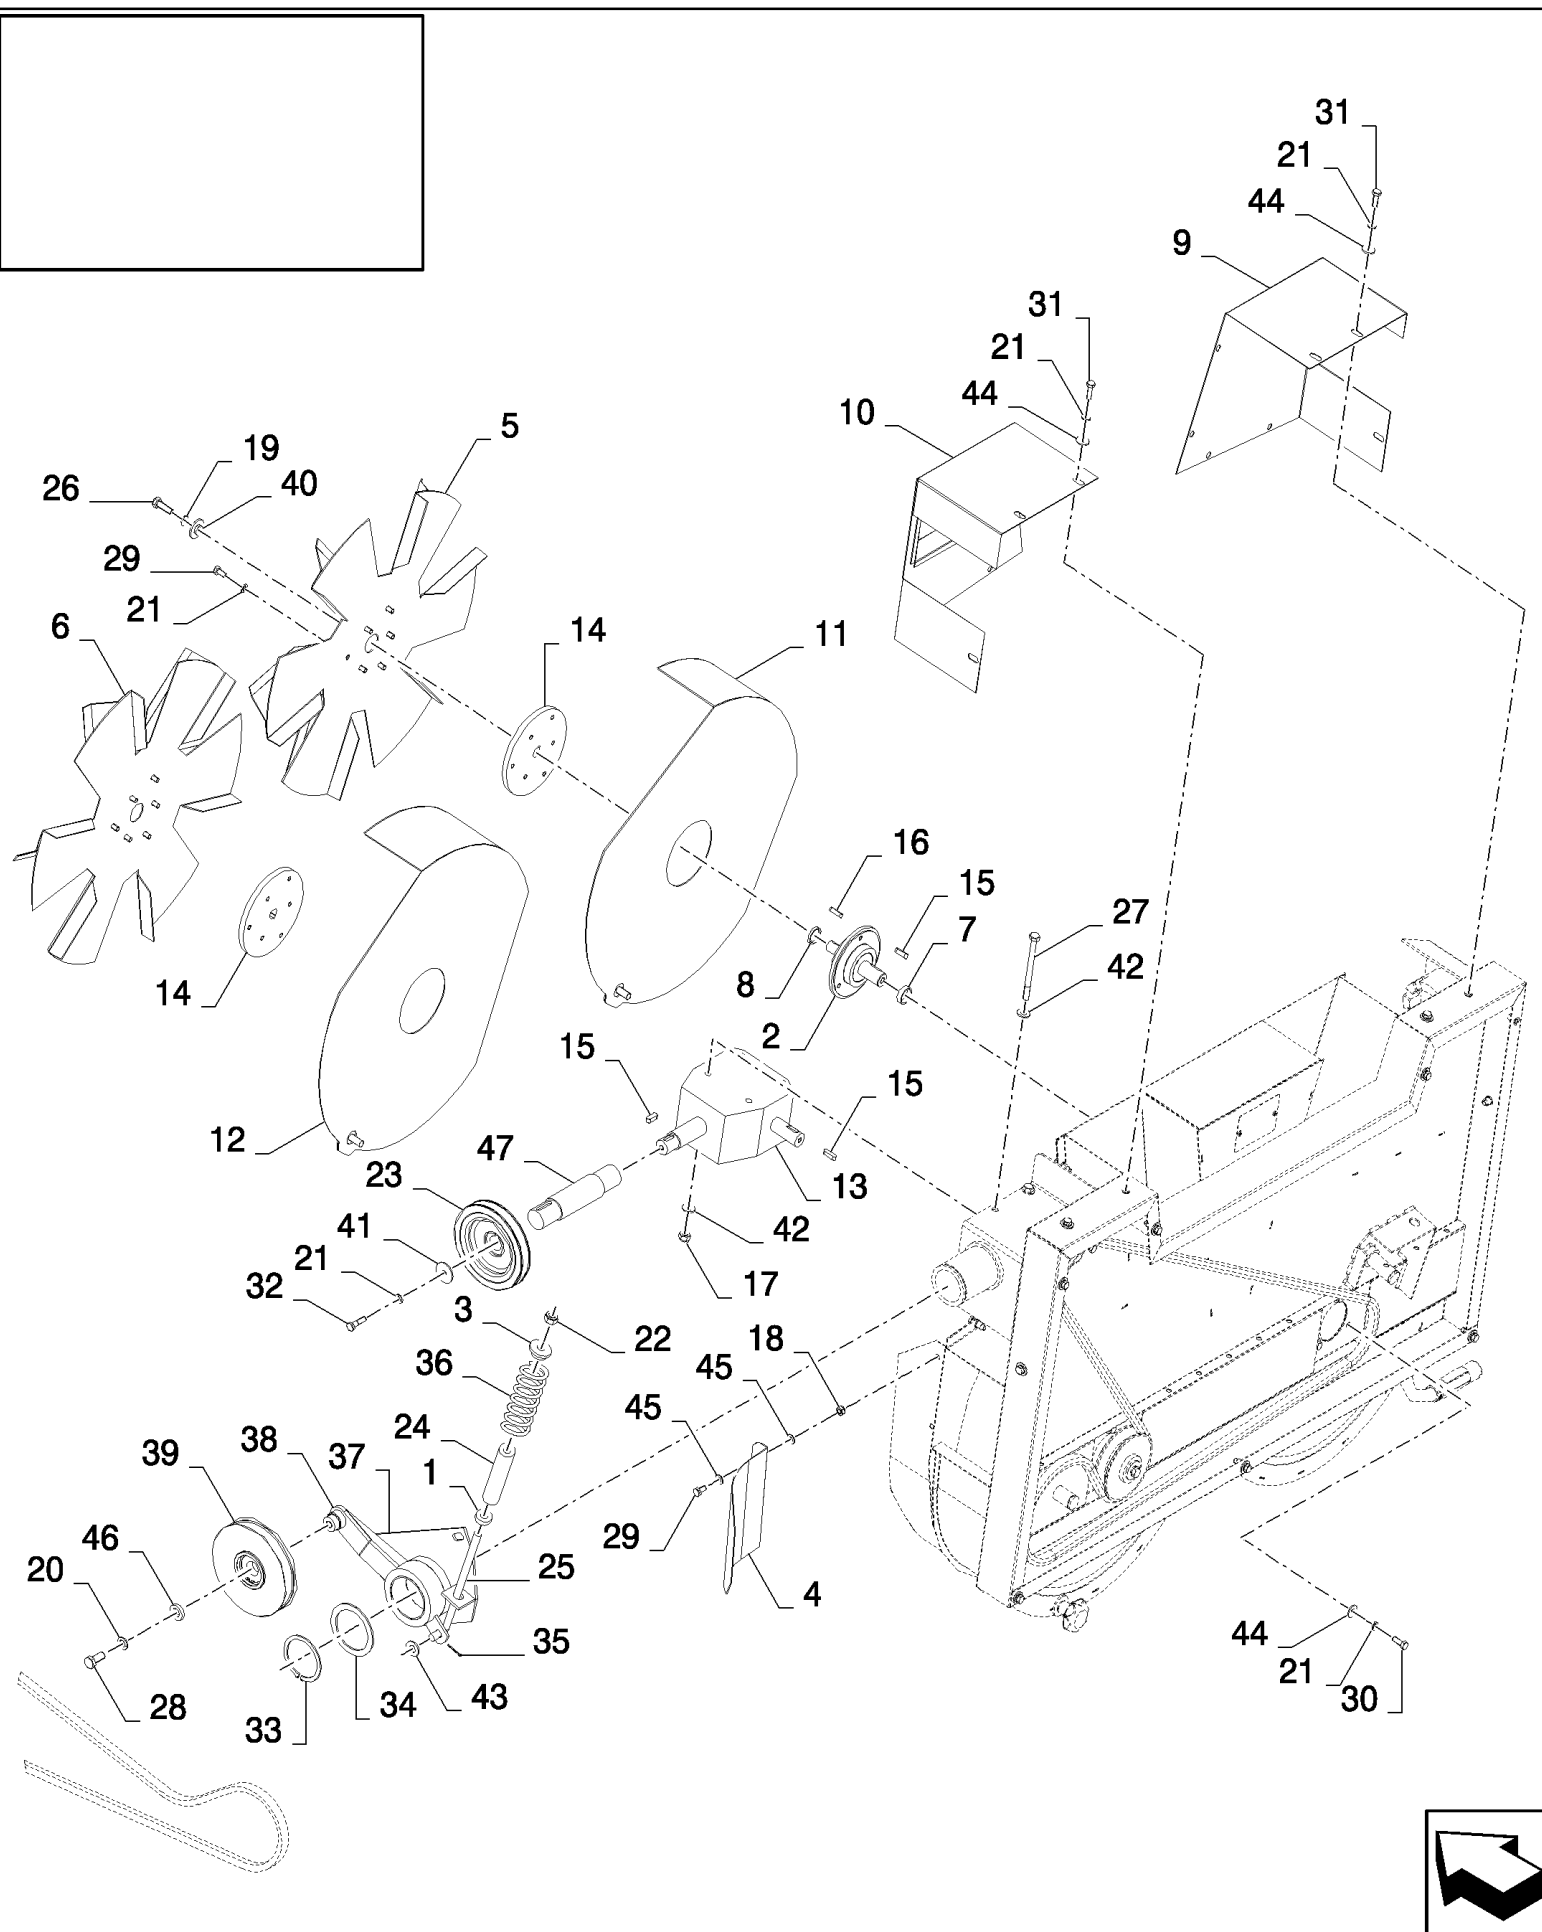

18.87395583(03) CHAFF SPREADER ROTORS

18.87395583(03) CHAFF SPREADER ROTORS

сылка	Номер детали	Кол-во	Описание
1	84043655	1	WASHER,
2	84800234	2	HUB,
3	84056165	2	SCREW,
4	84800238	2	PLATE,
5	84800240	1	ROTOR,
6	84800242	1	ROTOR,
7	84056129	2	SPACER,
8	84056133	2	SPACER,
9	84800244	1	COVER,
10	84800246	1	COVER,
11	87544438	1	PLATE,
12	87544440	1	PLATE,
13	84056139	1	GEARBOX,
14	84056121	2	HUB,
15	170005	4	KEY,
16	84056144	2	KEY,
17	100037	4	NUT, M10 x 1.5, CI 8,
18	86629542	4	NUT, LOCK, M8 x 1.25, CI 8,
19	140045	3	WASHER, SPRING, Belleville, M10,
20	84019576	1	WASHER, 12.2MM
21	322358	AR	WASHER, SPRING, Belleville, M8,
22	100038	1	NUT, LOCK, M12 x 1.75, CI 8,
23	84800254	1	PULLEY,
24	87544444	1	INDICATOR,
25	84056165	1	SCREW,
26	43140	2	BOLT, Hex, M10 x 30, 8.8, Full Thd,
27	120118	4	BOLT, Hex, M10 x 120, 8.8, Full Thd,
28	9706687	1	BOLT, Hex, M12 x 30, 8.8,
29	16043224	18	BOLT, Hex, M8 x 16, 8.8, Full Thd,
30	120104	6	BOLT, Hex, M8 x 20, 8.8,
31	43127	AR	BOLT, Hex, M8 x 25, 8.8,
32	300381	1	BOLT, Hex, M8 x 35, 8.8, M8x35
33	300636	1	CIRCLIP, M70, Ext,
34	84056138	1	SHIM, THK. : 3.5MM
35	130004	1	PIN, SPLIT (COTTER), M3.2 x 25,
36	84056141	1	SPRING,
37	84800256	1	SUPPORT,
38	84800258	1	ARM,
39	84056163	1	PULLEY,
40	84056152	2	WASHER,
41	84056137	1	WASHER,
42	378244	8	WASHER, M10,
43	140223	1	WASHER, 12.5MM
44	307789	AR	WASHER, 8.4MM
45	378243	8	WASHER, M8,