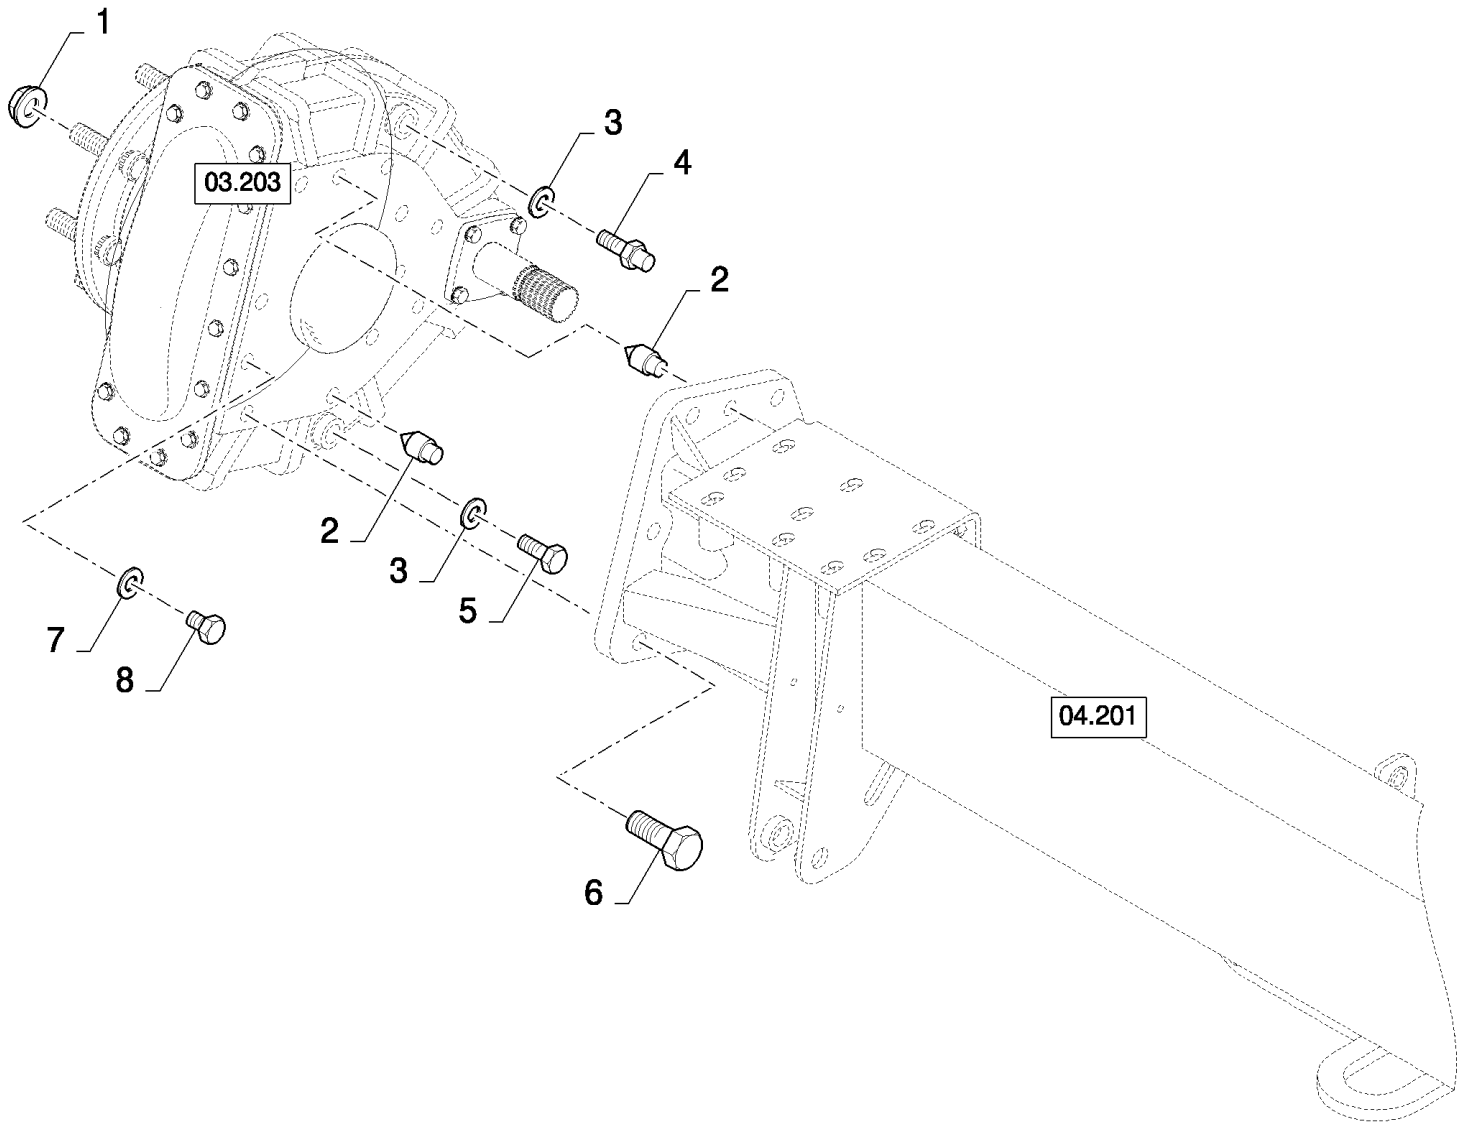

сылка	Номер детали	Кол-во	Описание
1	748961	16	NUT, M22x1.5, 10/75
1	748961	20	NUT, , 11/111
2	918737	4	PIN, , 10/75
2	626826	4	PIN, , 11/111
3	220025	4	SEALRING,
4	386287	2	BREATHER,
5	336897	2	PLUG,
6	9843590	14	BOLT, Hex, M20 x 50, 10.9, , 10/75
6	9843495	16	BOLT, Hex, M20 x 60, 10.9, , 11/111
7	9511034	4	GASKET, , 11/111
8	412413	4	PLUG, , 11/111