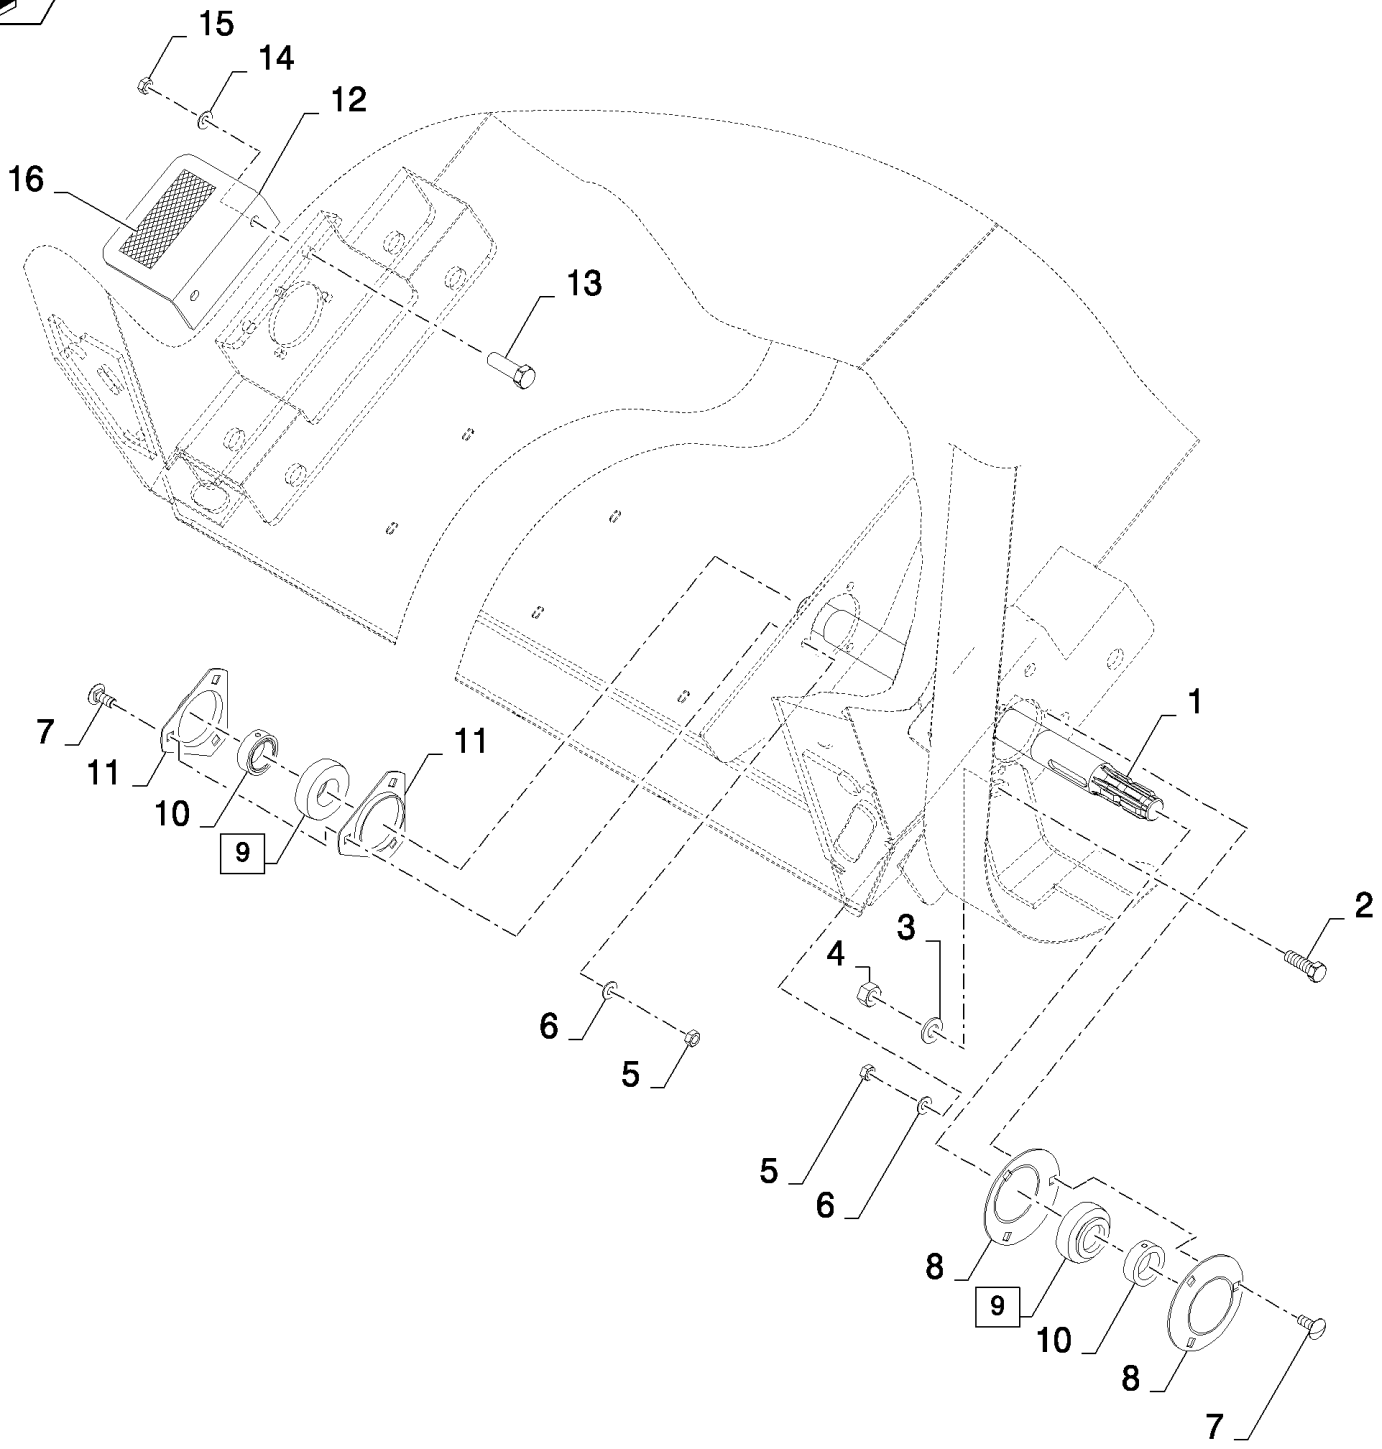

13.217(01) LOWER SHAFT, 2HB

CS6090 COMBINE (9/06-) - Straw Elevator

13.217(01) LOWER SHAFT, 2HB

сылка	Номер детали	Кол-во	Описание
1	84980919	1	SHAFT,
2	120090	2	BOLT, Hex, M16 x 50, 8.8,
3	140048	2	WASHER, SPRING, Belleville, M16,
4	100020	2	NUT, M16, CI 8,
5	100016	6	NUT, M10, CI 8,
6	140045	6	WASHER, SPRING, Belleville, M10,
7	338949	6	BOLT, CARRIAGE, Short NK, M10 x 25, CI8.8, Full Thd,
8	36403	2	FLANGE,
9	322360	2	BEARING, BALL, (10)
10	NSS	2	NOT SERVICED SEPARATELY,
11	86620026	2	FLANGE,
12	84461204	1	PLATE,
13	89706687	2	SCREW, M12x30
14	140046	2	WASHER, SPRING, Belleville, M12,
15	89706685	2	NUT, M12
16	401502	AR	STRIP, ANTI-SKID,