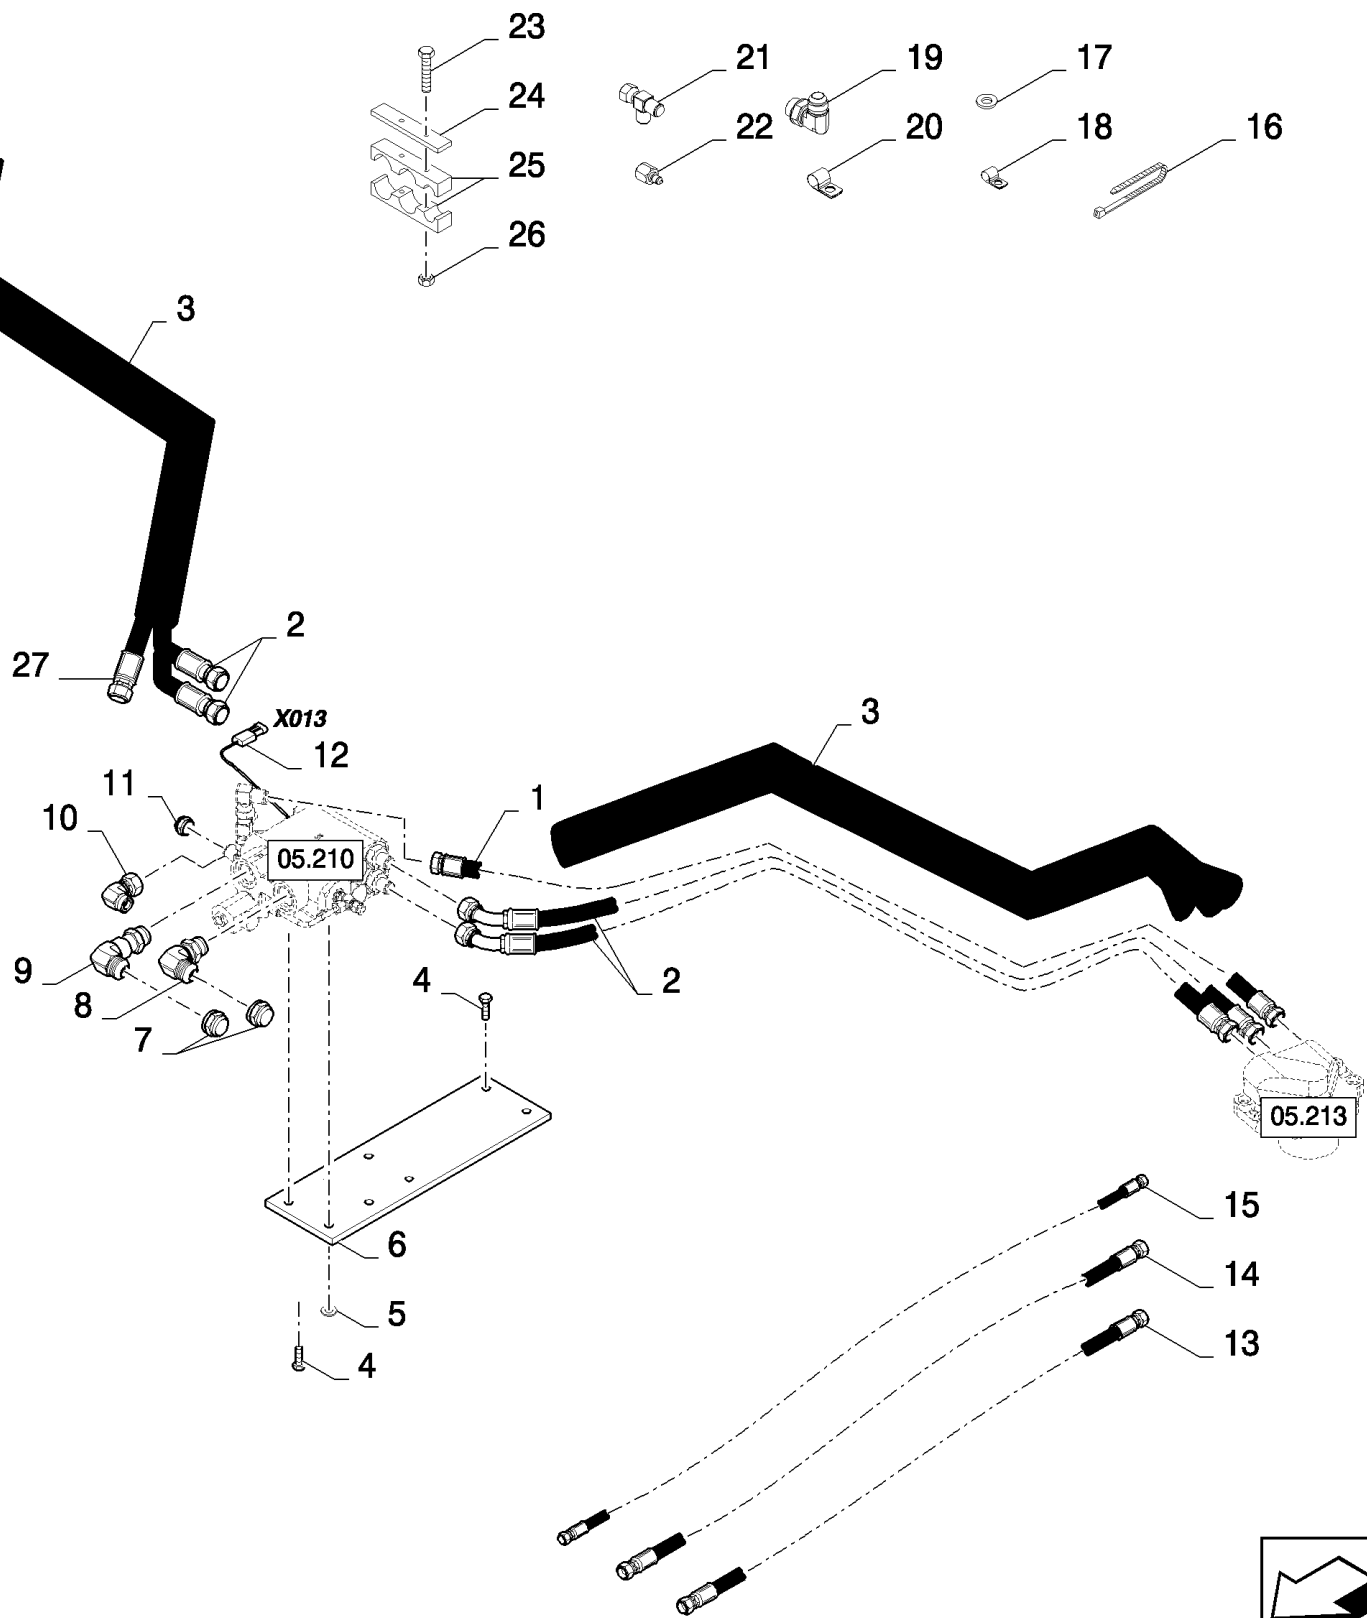

05.209(01) ADDITIONAL PARTS, POWERED

сылка	Номер детали	Кол-во	Описание
1	84800191	1	HOSE, L=61"
2	84800190	4	HOSE, L=51"
3	84800193	2	SLEEVE,
4	86977691	4	BOLT, Hex, 3/8"-16 x 1 1/2", G8,
5	140045	2	WASHER, SPRING, Belleville, M10,
6	84800186	1	BRACKET,
7	NS	2	NOT SERVICED,
8	322894	1	ELBOW, 90є, 1 1/16"-12, 37є x 1 1/16"-12, O-Ring,
9	9512237	1	ELBOW,
10	248974	1	ELBOW, 90є, 3/4"-16, 37є x 3/4"-16, 37є Fem Sw,
11	NS	1	NOT SERVICED,
12	84446931	1	HARNES, WIRE, , SEE FIGURE 06.556
13	84441308	1	HOSE, FLEXIBLE, L=123"
14	84807872	1	HOSE, FLEXIBLE, L=137"
15	84056198	1	HOSE, FLEXIBLE, L=150"
16	NS	28	NOT SERVICED,
17	87361	3	WASHER, 1/4", SAE,
18	84818444	2	CLAMP,
19	322894	2	ELBOW, 90є, 1 1/16"-12, 37є x 1 1/16"-12, O-Ring,
20	455556	1	CLAMP,
21	9507672	1	CONNECTION, 3 WAY,
22	9512230	1	REDUCER,
23	84807864	4	SCREW, M6x60
24	455534	2	SUPPORT,
25	455533	4	CLAMP,
26	412152	4	NUT, LOCK, M6 x 1, CI 8.8,
27	84800192	1	HOSE, L=52"