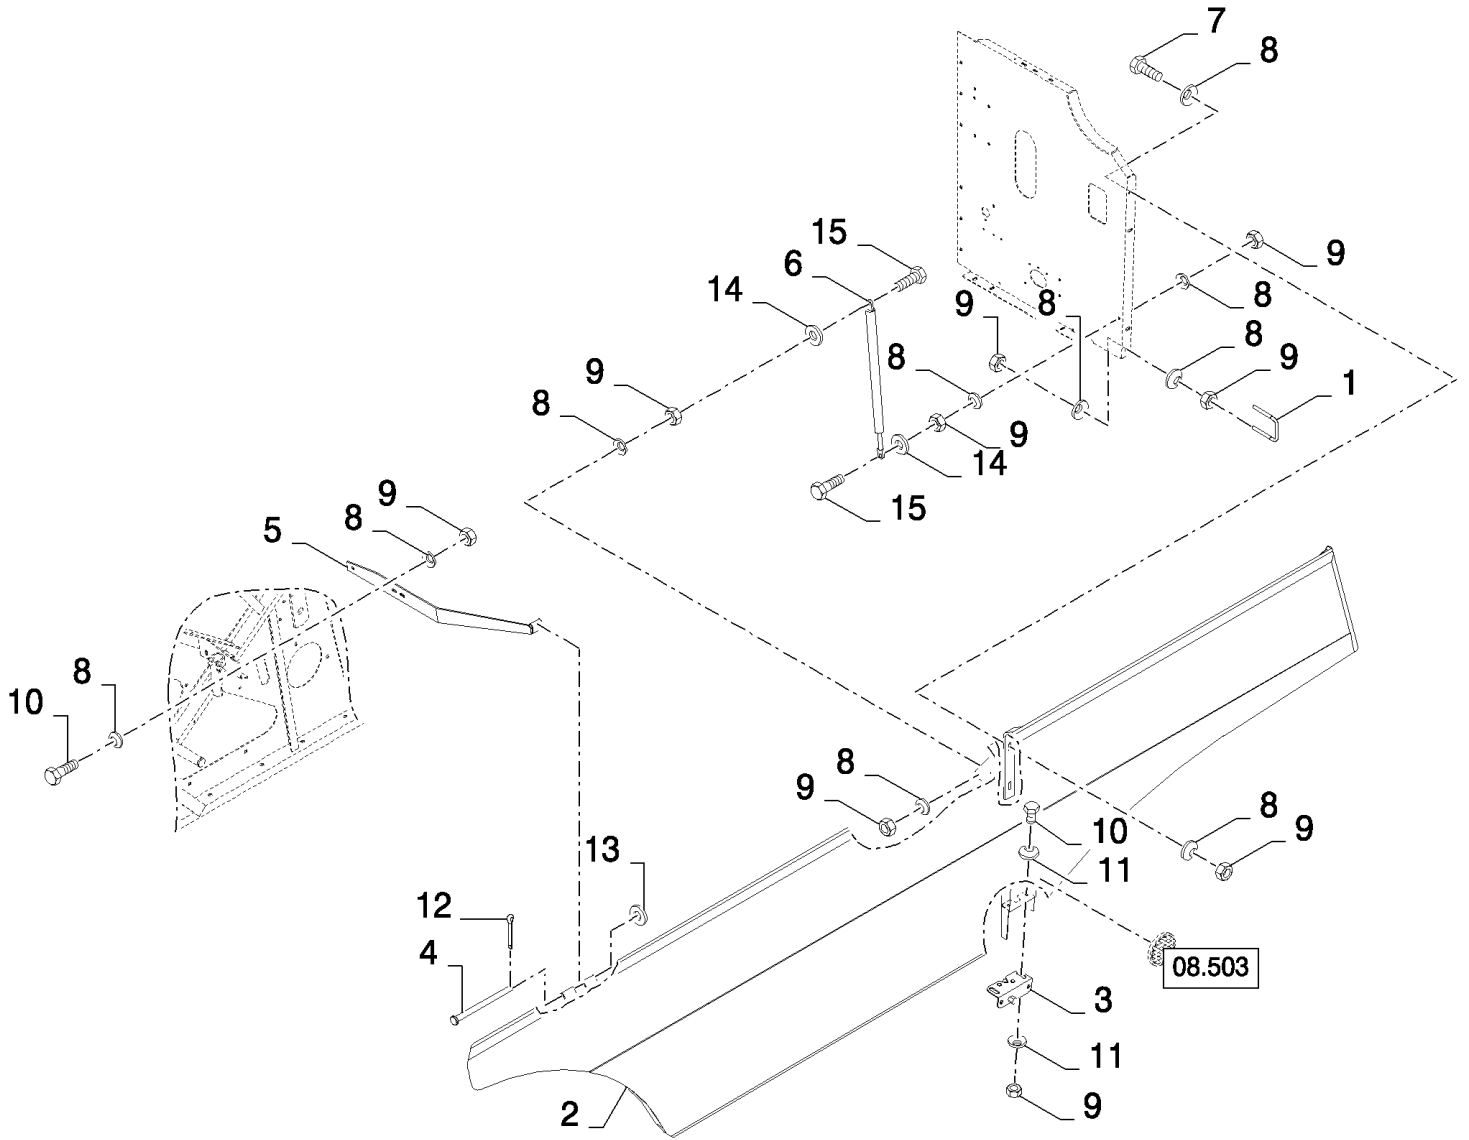

08.203(01) UPPER SHIELDS, LH

08.203(01) UPPER SHIELDS, LH

сылка	Номер детали	Кол-во	Описание
1	84434067	1	U-BOLT,
2	87348034	1	SHIELD,
3	84015292	1	LOCK,
4	86605626	1	PIN, CLEVIS, M10 x 150,
5	87348055	1	SUPPORT,
6	84438915	1	GAS STRUT,
7	43127	2	BOLT, Hex, M8 x 25, 8.8,
8	412650	18	WASHER, SPRING, Belleville, M8,
9	9706690	15	NUT, M8, CI 8,
10	120104	5	BOLT, Hex, M8 x 20, 8.8,
11	322358	4	WASHER, SPRING, Belleville, M8,
12	130003	1	PIN, SPLIT (COTTER), M3.2 x 20,
13	378244	1	WASHER, M10,
14	394628	2	WASHER,
15	412479	2	BOLT, Hex, M8 x 35, 8.8,