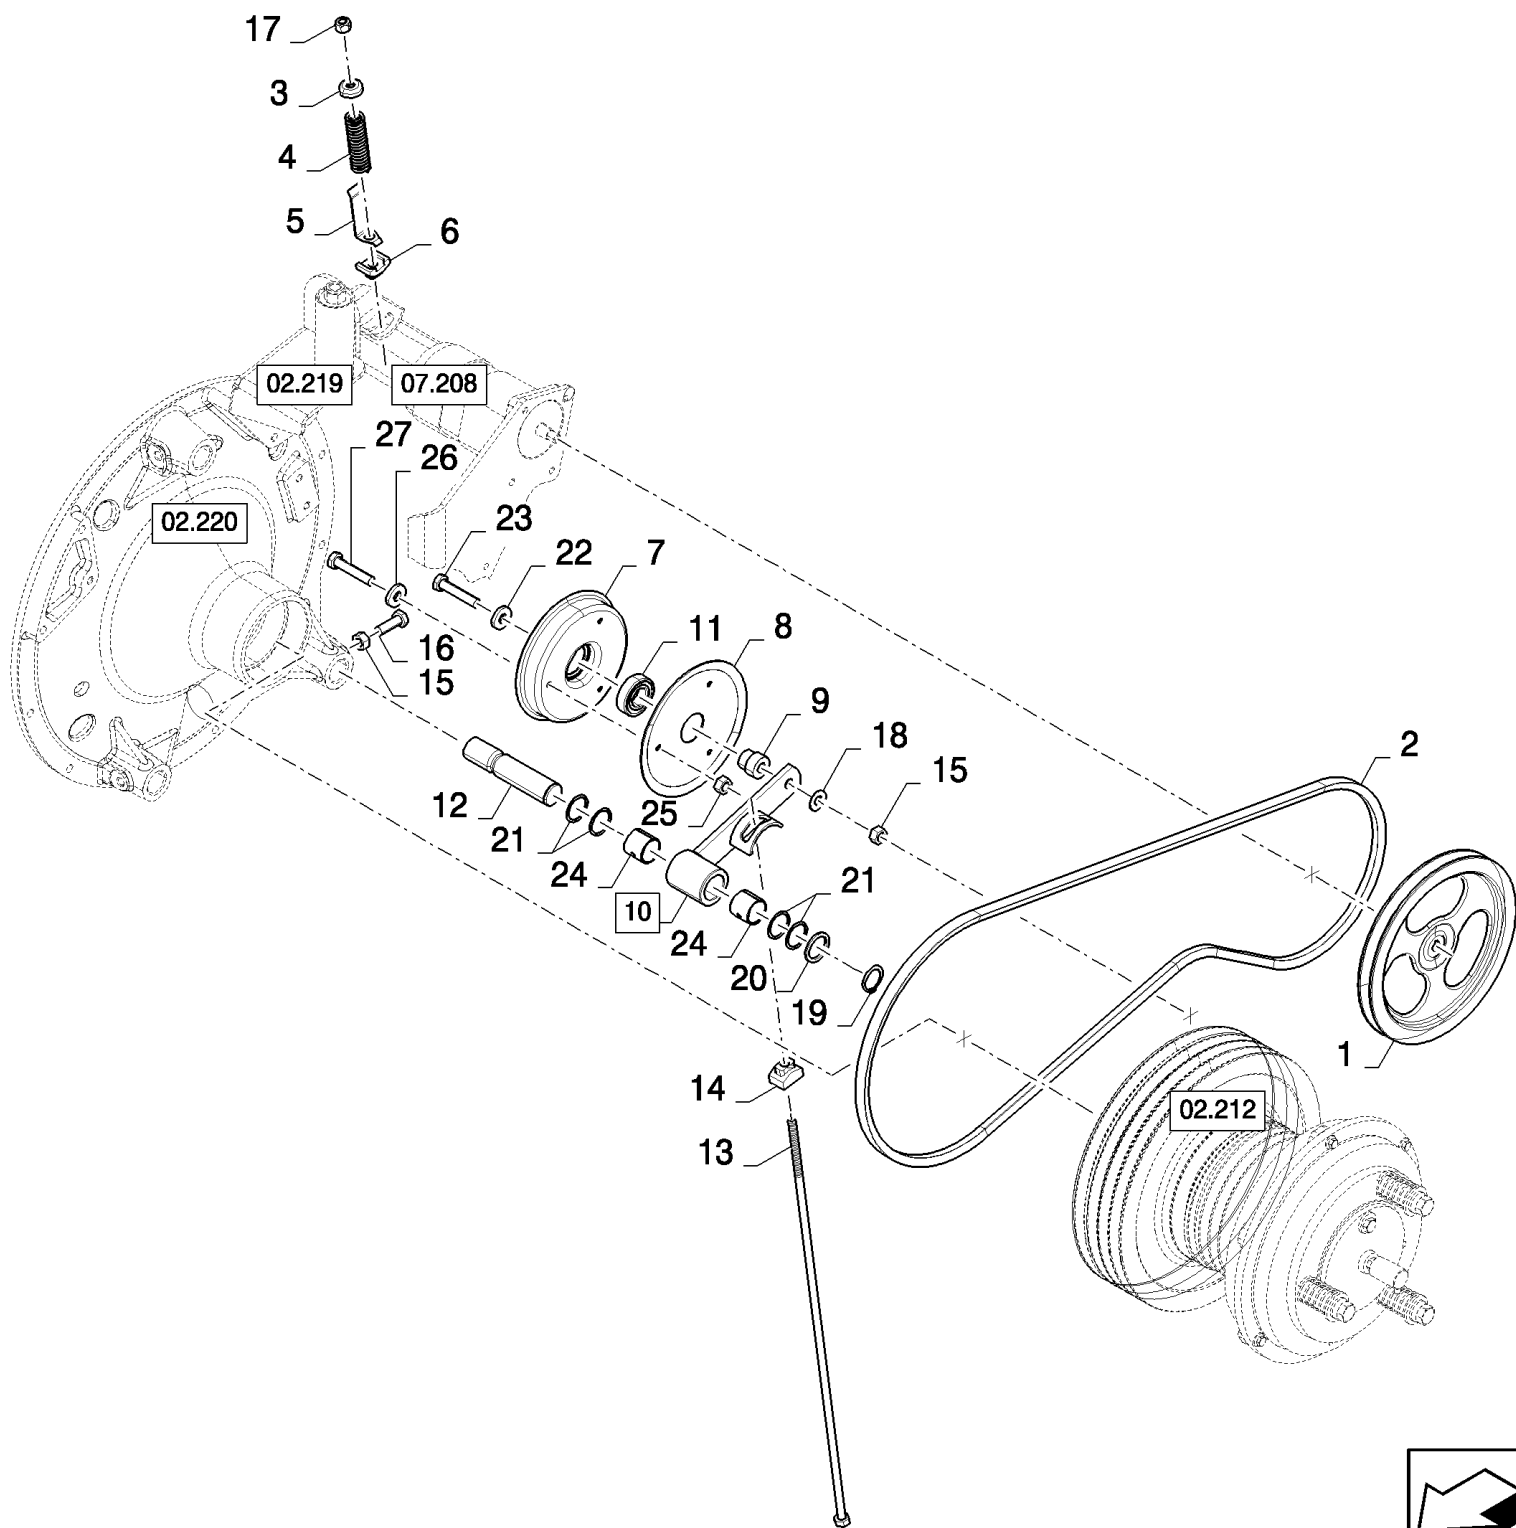

02.216(01) HYDRAULIC PUMP DRIVE

CS6090 COMBINE (9/06-) - Engine Equipment

02.216(01) HYDRAULIC PUMP DRIVE

сылка	Номер детали	Кол-во	Описание
1	84980773	1	PULLEY,
2	427456	1	BELT,
3	356728	1	PROTECTION CAP,
4	440651	1	SPRING, , BSN C543
4	9817602	1	SPRING, , ASN D544
5	913108	1	INDICATOR,
6	442398	1	GUIDE,
7	9839871	1	HALF-PULLEY,
8	330737	1	HALF-PULLEY,
9	84071951	1	BUSHING,
10	84459029	1	ARM, (24)
11	443898	1	BEARING, BALL,
12	84980749	1	SHAFT,
13	84459088	1	STUD,
14	754131	1	GUIDE,
15	9706685	2	NUT, M12, CI 8,
16	300389	1	BOLT, Hex, M12 x 35, 8.8, Full Thd,
17	412141	1	NUT, LOCK, M10 x 1.5, CI 8,
18	140046	1	WASHER, SPRING, Belleville, M12,
19	370003	1	RING, SNAP, M30, Ext,
20	140110	1	WASHER,
21	140108	4	WASHER,
22	84000016	1	WASHER,
23	9706693	1	BOLT, Hex, M12 x 60, 8.8,
24	420410	2	BUSHING,
25	86508568	3	BOLT, Hex, M6 x 16, 8.8, , ASN D544
26	322357	3	WASHER, SPRING, Belleville, M6, , ASN D544
27	9706755	3	NUT, M6, CI 8, , ASN D544