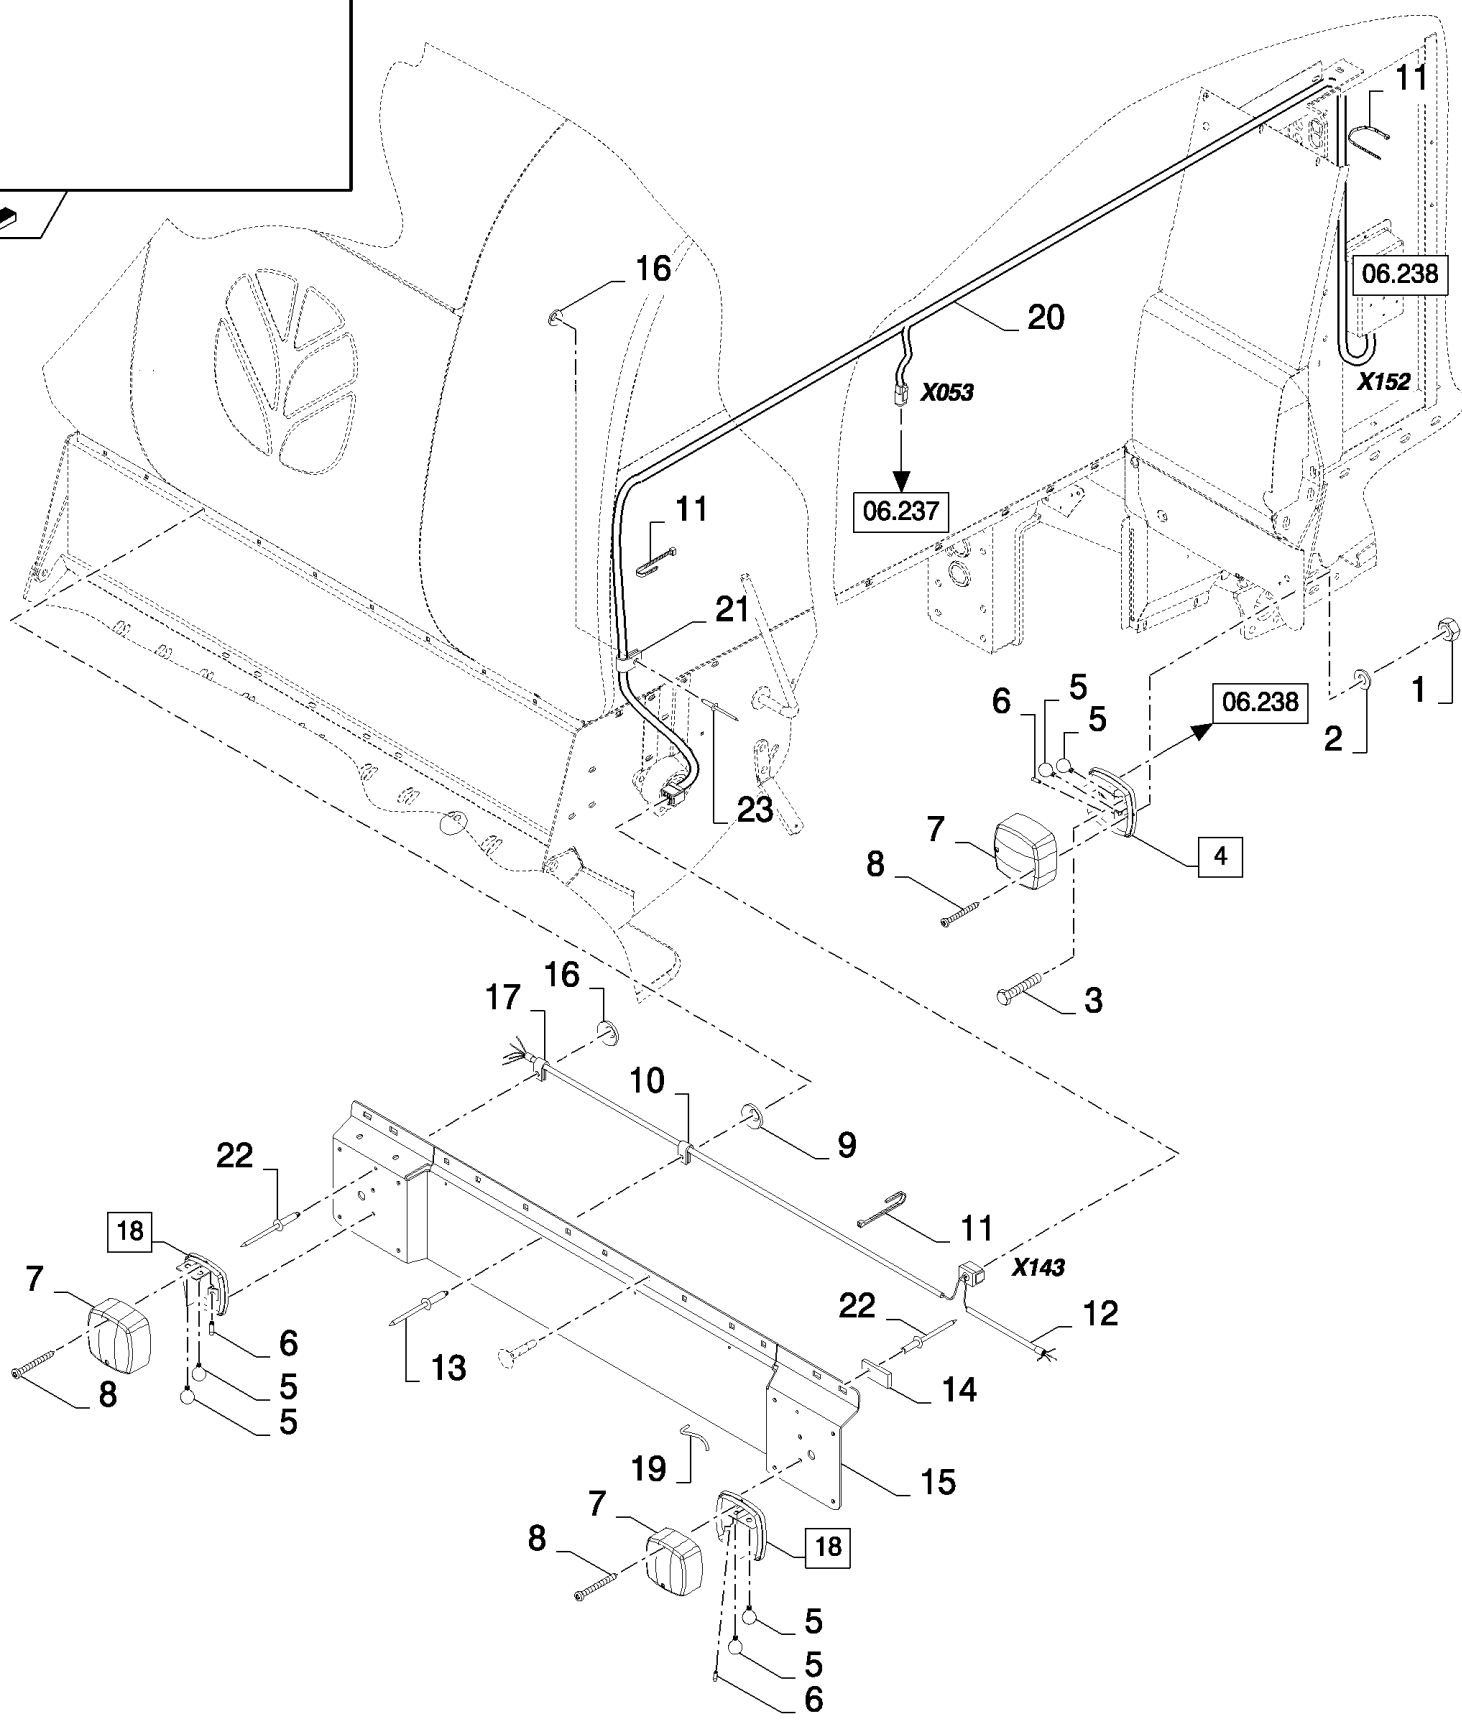

06.225(01) STANDARD LIGHTS, REAR

06.225(01) STANDARD LIGHTS, REAR

сылка	Номер детали	Кол-во	Описание
1	412152	8	NUT, LOCK, M6 x 1, CI 8.8,
2	86588450	8	WASHER, M6,
3	86511830	8	SCREW, Cross Pan Hd, M6 x 20,
4	84037090	2	LAMP, TAIL, (5 to 8)
5	398877	8	BULB,
6	418870	4	BULB,
7	NSS	AR	NOT SERVICED SEPARATELY,
8	NSS	AR	NOT SERVICED SEPARATELY,
9	322355	4	WASHER, SPRING, Belleville, M4,
10	332401	4	CLAMP, WIRE,
11	9993154	6	ELASTIC STRAP,
12	84447791	1	HARNESS, WIRE, , SEE FIGURE 06.559
13	425520	4	RIVET,
14	84807267	1	CONNECTOR, WIRE,
15	84447433	1	PLATE,
16	322356	2	WASHER, LOCK, 5MM
17	9507807	1	CLAMP,
18	84037093	2	LAMP, (5 to 8)
18	84037090	2	LAMP, TAIL, (5 to 8), FOR GERMANY AND HUNGARY ONLY
19	350674	12	CONNECTOR, WIRE,
20	84437263	1	HARNESS, WIRE, , SEE FIGURE 06.523
21	84818443	1	CLAMP,
22	445394	2	RIVET, Pop, M4.8 x 12.7,
23	9512290	1	RIVET,