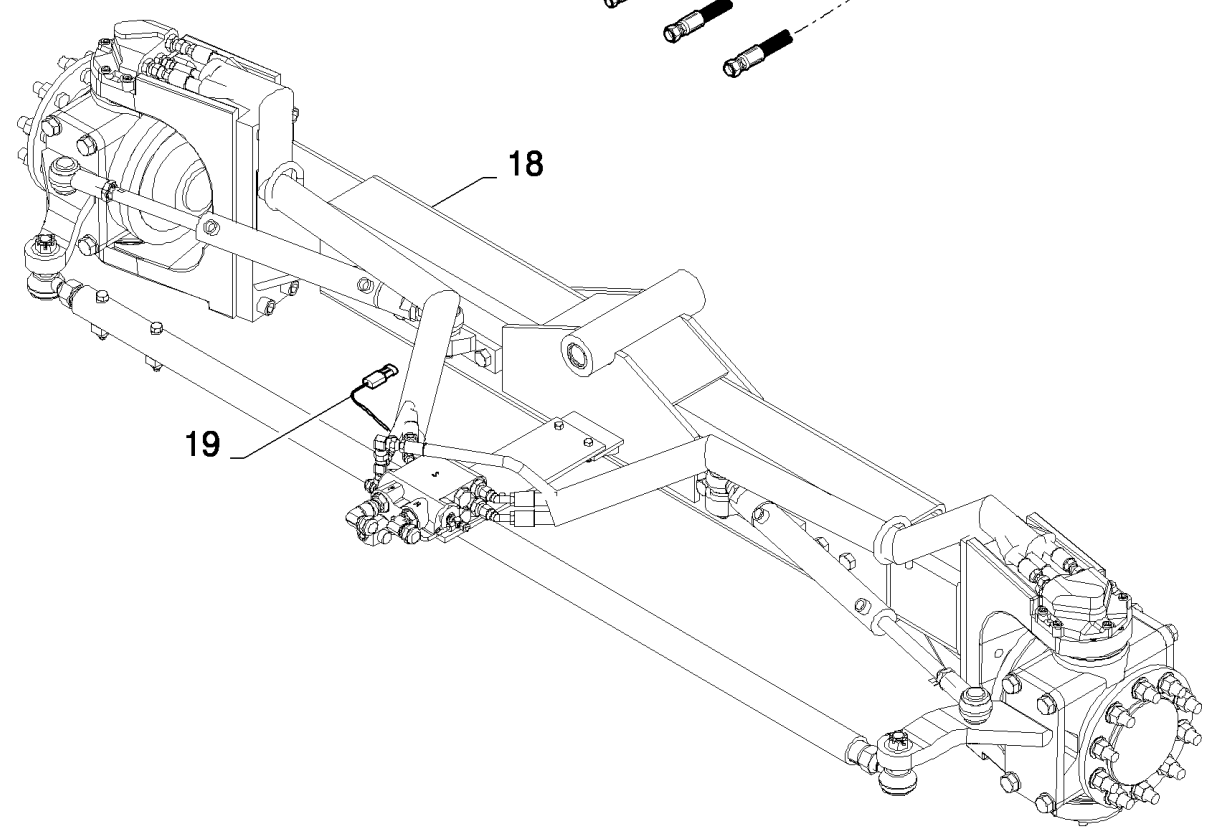

18.84101008(02) POWERED REAR AXLE REBUILD KIT - FOR ADJUSTABLE AXLES

18.84101008(02) POWERED REAR AXLE REBUILD KIT - FOR ADJUSTABLE AXLES

сылка	Номер детали	Кол-во	Описание
1	84441308	1	HOSE, FLEXIBLE, L=123"
2	84807872	1	HOSE, FLEXIBLE, L=137"
3	84056198	1	HOSE, FLEXIBLE, L=150"
4	NS	28	NOT SERVICED,
5	87361	3	WASHER, 1/4", SAE,
6	84818444	2	CLAMP,
7	322894	2	ELBOW, 90°, 1 1/16"-12, 37° x 1 1/16"-12, O-Ring,
8	455556	1	CLAMP,
9	9507672	1	CONNECTION, 3 WAY,
10	9512230	1	REDUCER,
11	84807864	4	SCREW, M6x60
12	455534	2	SUPPORT,
13	455533	4	CLAMP,
14	412152	4	NUT, LOCK, M6 x 1, CI 8.8,
15	9818286	4	BOLT, Hex, 1/2"-13 x 3 1/2", G8,
16	9818288	1	ADAPTER,
17	14464080	1	O-RING, -222, 70 Duro, 1.484" ID x .139" Thk,
18	84085992	1	
19	84446931	1	HARNESS, WIRE,