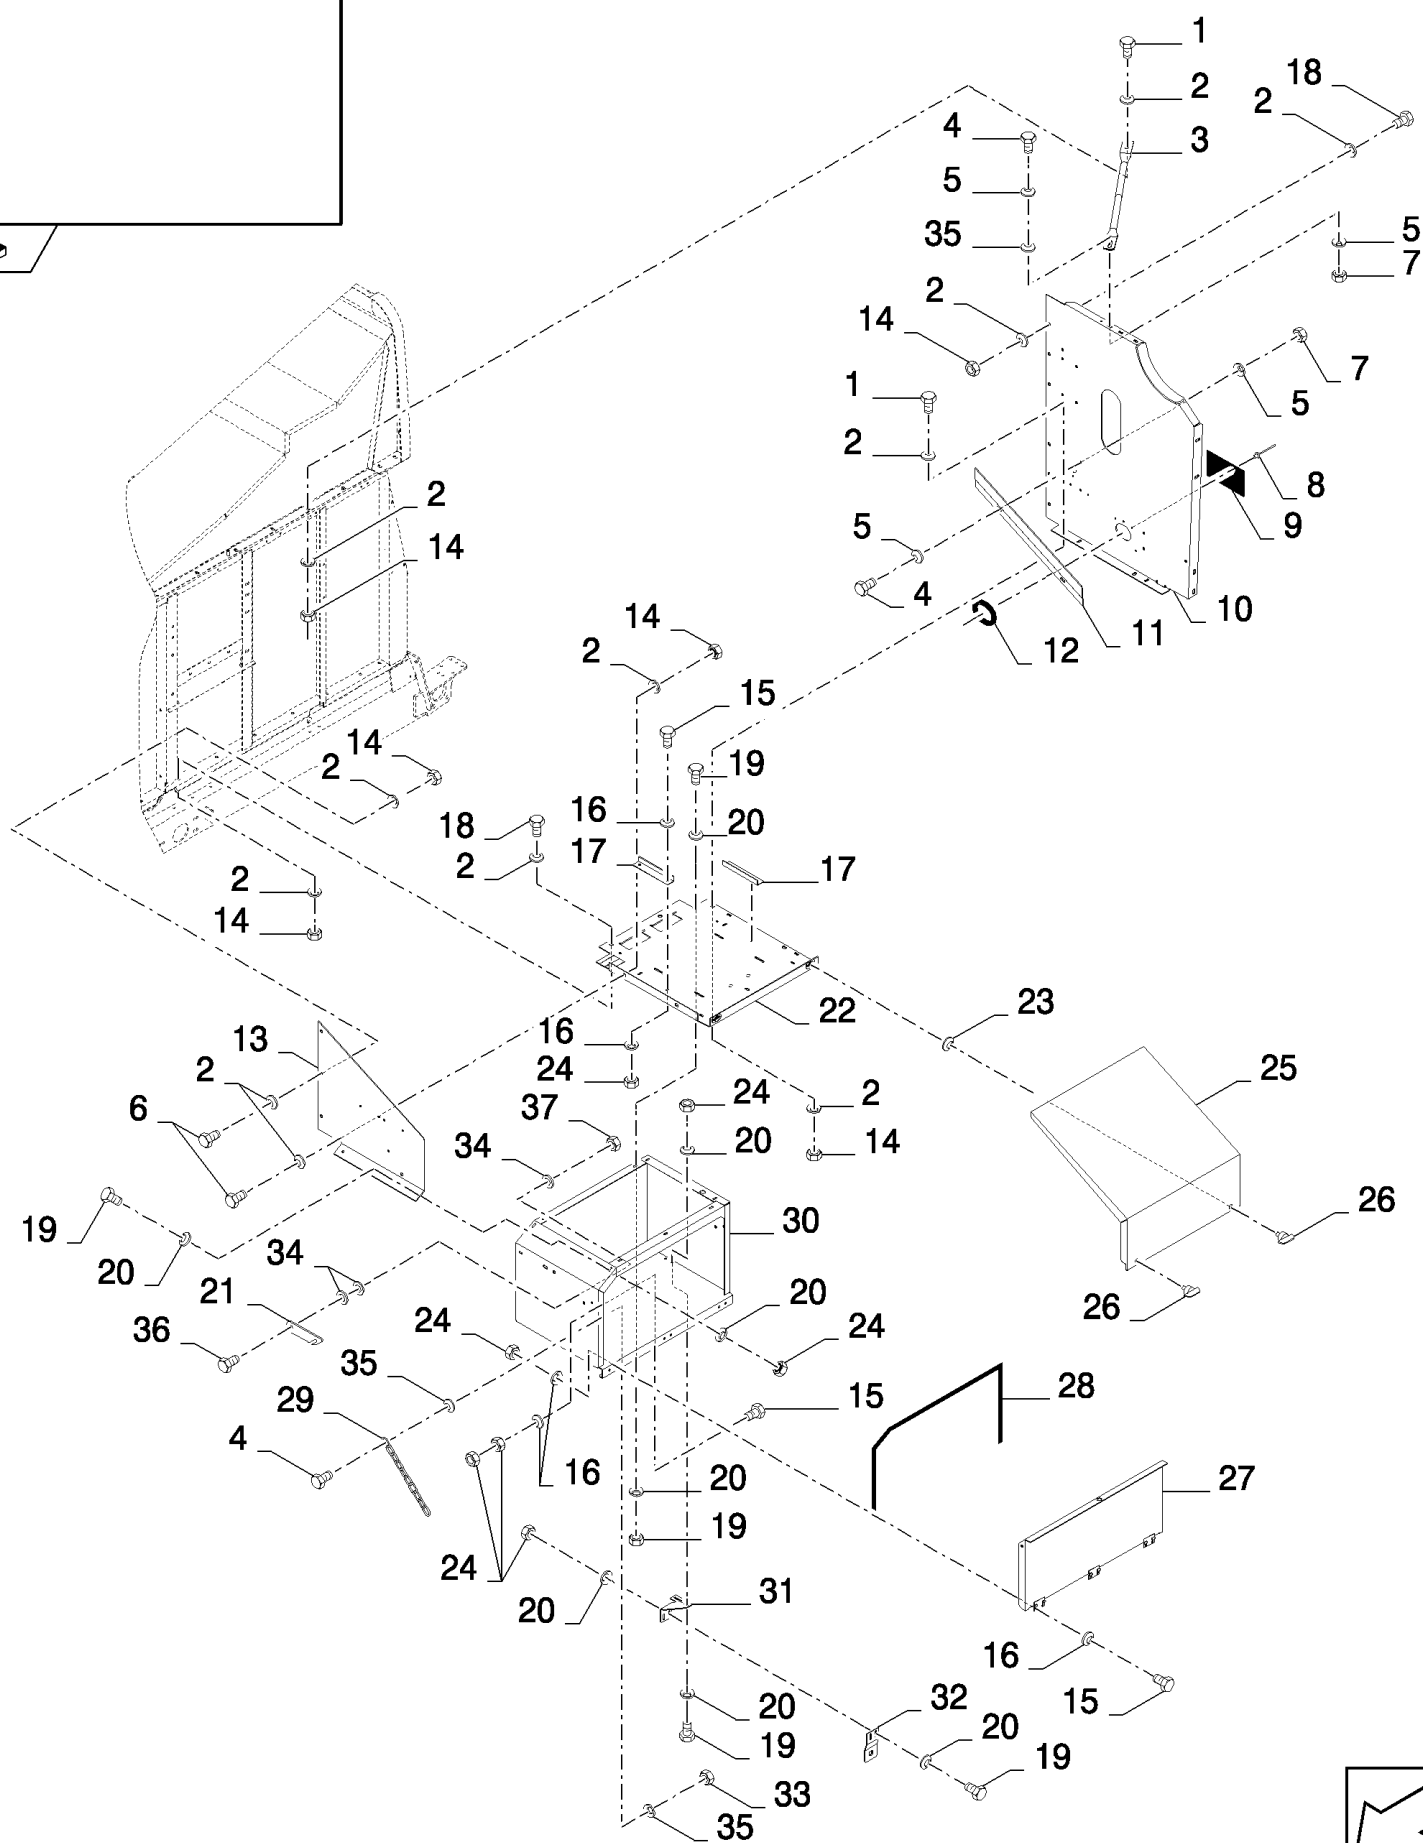

08.205(01) TOOLBOX AND BATTERY SUPPORT

сылка	Номер детали	Кол-во	Описание
1	43139	3	SCREW, M10x25
2	140045	32	WASHER, SPRING, Belleville, M10, , BSN C547
2	140045	30	WASHER, SPRING, Belleville, M10, , ASN D548
3	84435777	1	SUPPORT,
4	120104	7	BOLT, Hex, M8 x 20, 8.8,
5	322358	6	WASHER, SPRING, Belleville, M8,
6	43138	9	BOLT, Hex, M10 x 20, 8.8, Full Thd,
7	9706690	3	NUT, M8, CI 8,
8	NS	5	NOT SERVICED, Rivet
9	84444207	1	CANVAS,
10	87348057	1	PLATE,
11	87391869	1	PLATE,
12	NS	1	NOT SERVICED, L=0.202M
13	87391865	1	PLATE,
14	100016	16	NUT, M10, CI 8, , BSN C547
14	100016	14	NUT, M10, CI 8, , ASN D548
15	86508568	12	BOLT, Hex, M6 x 16, 8.8,
16	322357	22	WASHER, SPRING, Belleville, M6,
17	84431924	2	BRACKET,
18	43140	4	BOLT, Hex, M10 x 30, 8.8, Full Thd,
19	120100	13	BOLT, Hex, M6 x 20, 8.8,
20	412649	26	WASHER, SPRING, Belleville, M6,
21	84443520	2	HOOK,
22	87392005	1	PLATE,
23	9514605	2	RING, LOCKING,
24	9706755	27	NUT, M6, CI 8,
25	87391860	1	COVER,
26	9831581	2	LOCK,
27	84443561	1	COVER,
28	401209	1	SEAL PROTECTION, L=1.160M
29	84058873	2	CHAIN,
30	87392002	1	TOOL BOX, COMPLETE,
31	84455279	1	SUPPORT,
32	84443563	1	BRACKET,
33	86629542	4	NUT, LOCK, M8 x 1.25, CI 8,
34	140040	6	WASHER, M6 x 22 x 2,
35	140041	9	WASHER, M8 x 28 x 3,
36	9706703	2	BOLT, CARRIAGE, Short NK, M6 x 20, CI8.8, Full Thd,
37	353308	2	NUT, LOCK, M6 x 1, CI 8,