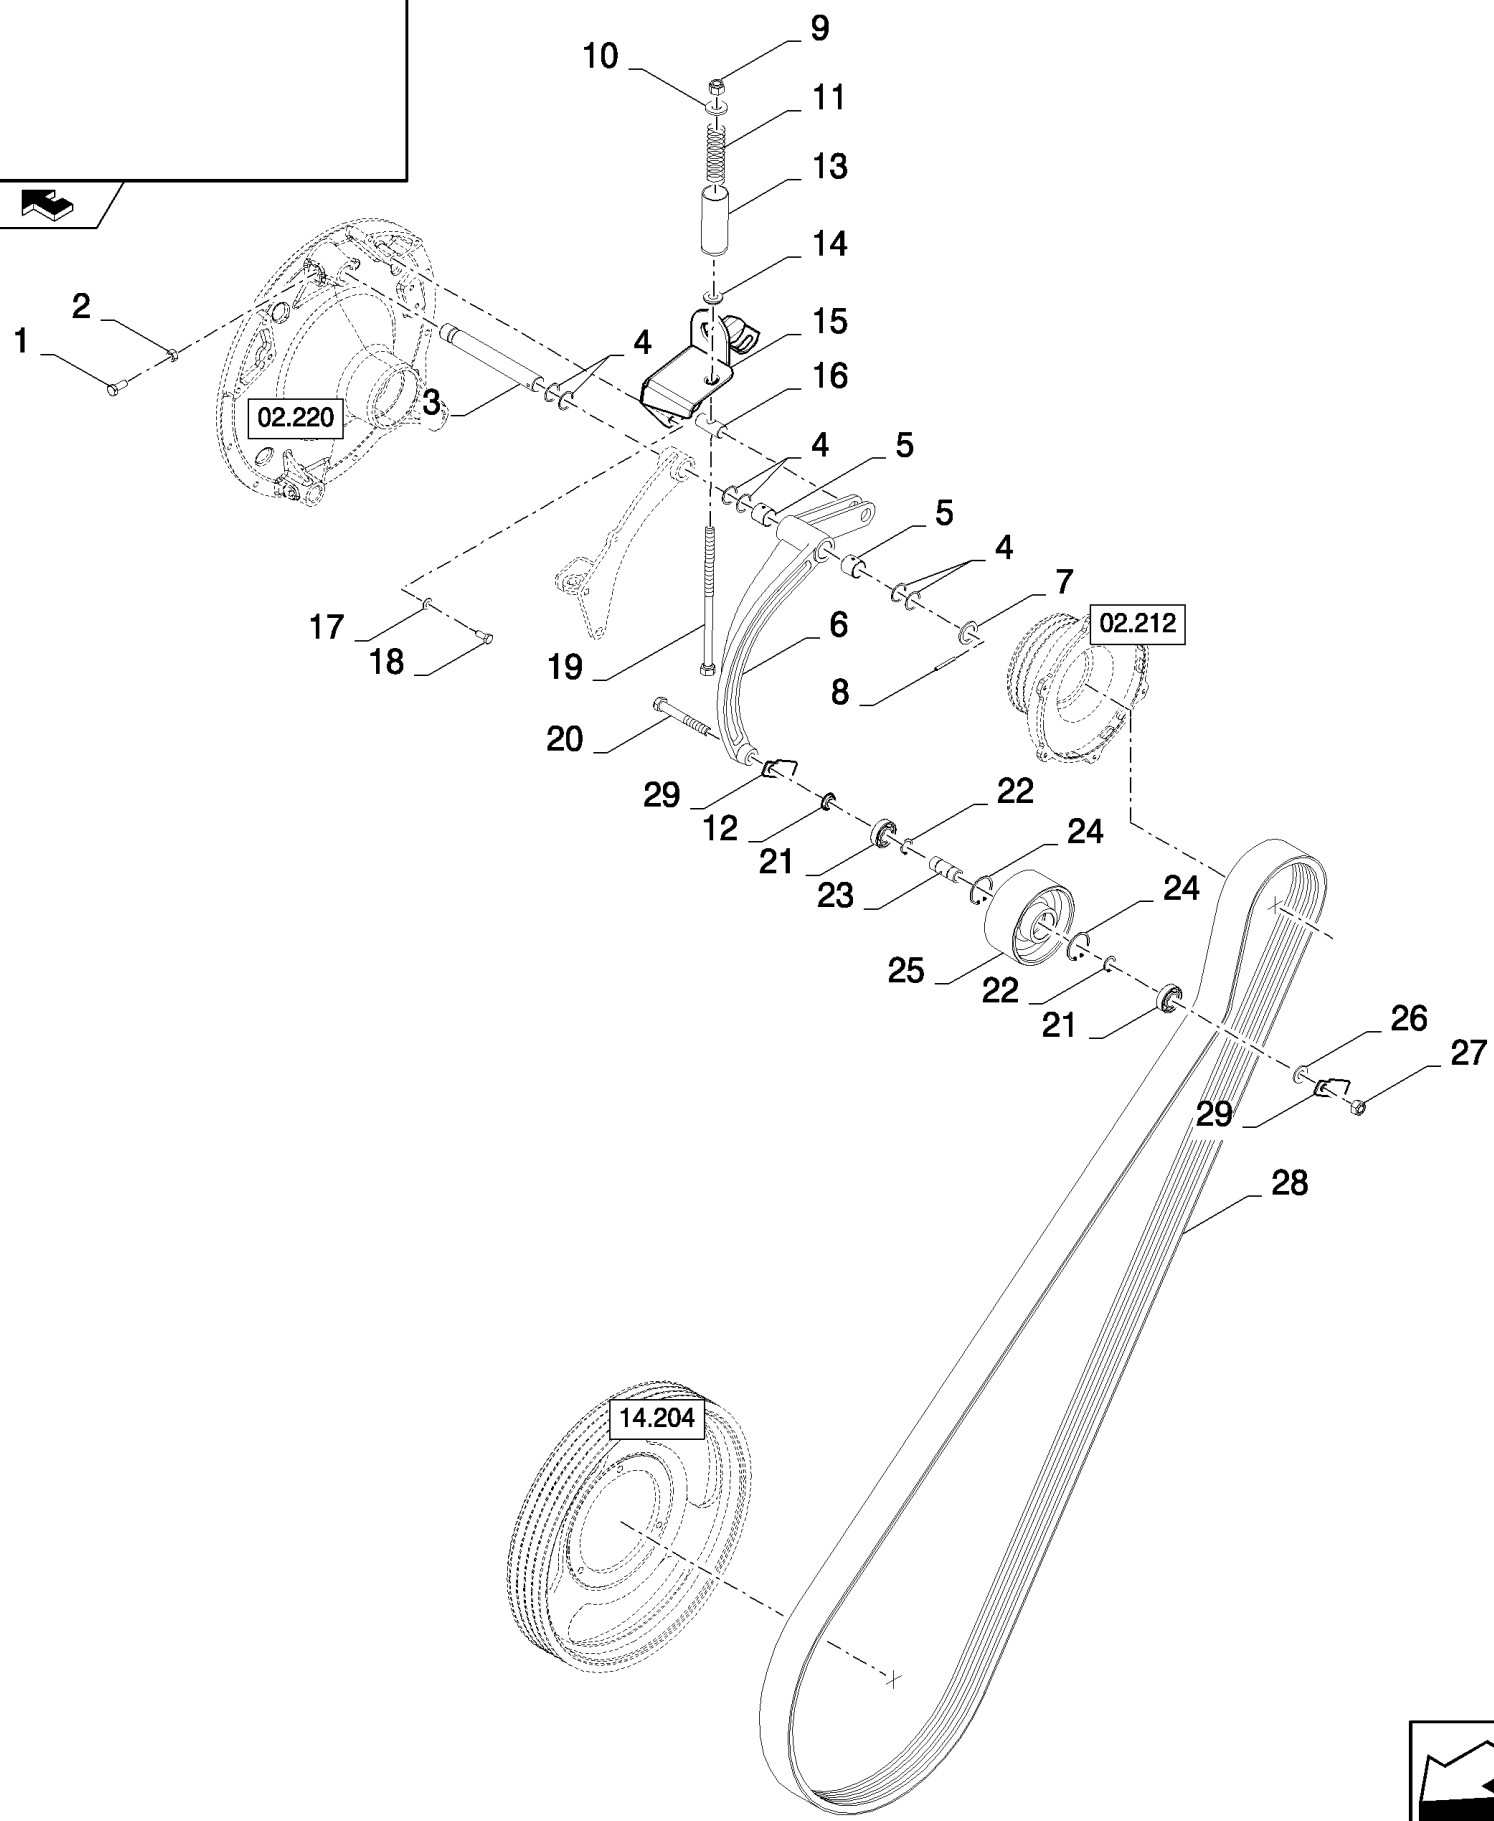

02.219(01) MAIN DRIVE

CS6090 COMBINE (9/06-) - Engine Equipment

02.219(01) MAIN DRIVE

сылка	Номер детали	Кол-во	Описание
1	120122	1	BOLT, Hex, M12 x 50, 8.8, Full Thd,
2	9706685	1	NUT, M12, CI 8,
3	84983314	1	SHAFT,
4	140108	6	WASHER, 31MM
5	420410	2	BUSHING,
6	84457777	1	LEVER,
7	84814901	1	WASHER,
8	333960	1	PIN, LOCK, M6 x 50, Slotted,
9	412066	1	NUT, LOCK, M16 x 2, CI 8, M16
10	84005115	1	WASHER,
11	392328	1	SPRING,
12	84457813	1	RING,
13	84457866	1	INDICATOR,
14	450869	1	WASHER,
15	84459112	1	SUPPORT,
16	321886	1	SPINDLE,
17	140045	3	WASHER, SPRING, Belleville, M10, , BSN C543
17	140045	1	WASHER, SPRING, Belleville, M10, , ASN D544
18	43139	3	SCREW, M10x25, BSN C543
18	43139	1	SCREW, , ASN D544
19	450871	1	BOLT, , BSN C555
19	87601143	1	ROD, , ASN D556
20	371221	1	BOLT, Hex, M16 x 160, 8.8,
21	443898	2	BEARING, BALL,
22	370002	2	RING, SNAP, M25, Ext,
23	84980609	1	BUSHING,
24	370011	2	RING, SNAP, M52, Int,
25	84980775	1	WHEEL, IDLER,
26	378246	1	WASHER, 16MM
27	86000441	1	NUT, LOCK, M16 x 2, CI 8,
28	84993120	1	BELT, TRANSMISSION,
29	84457807	2	PLATE,