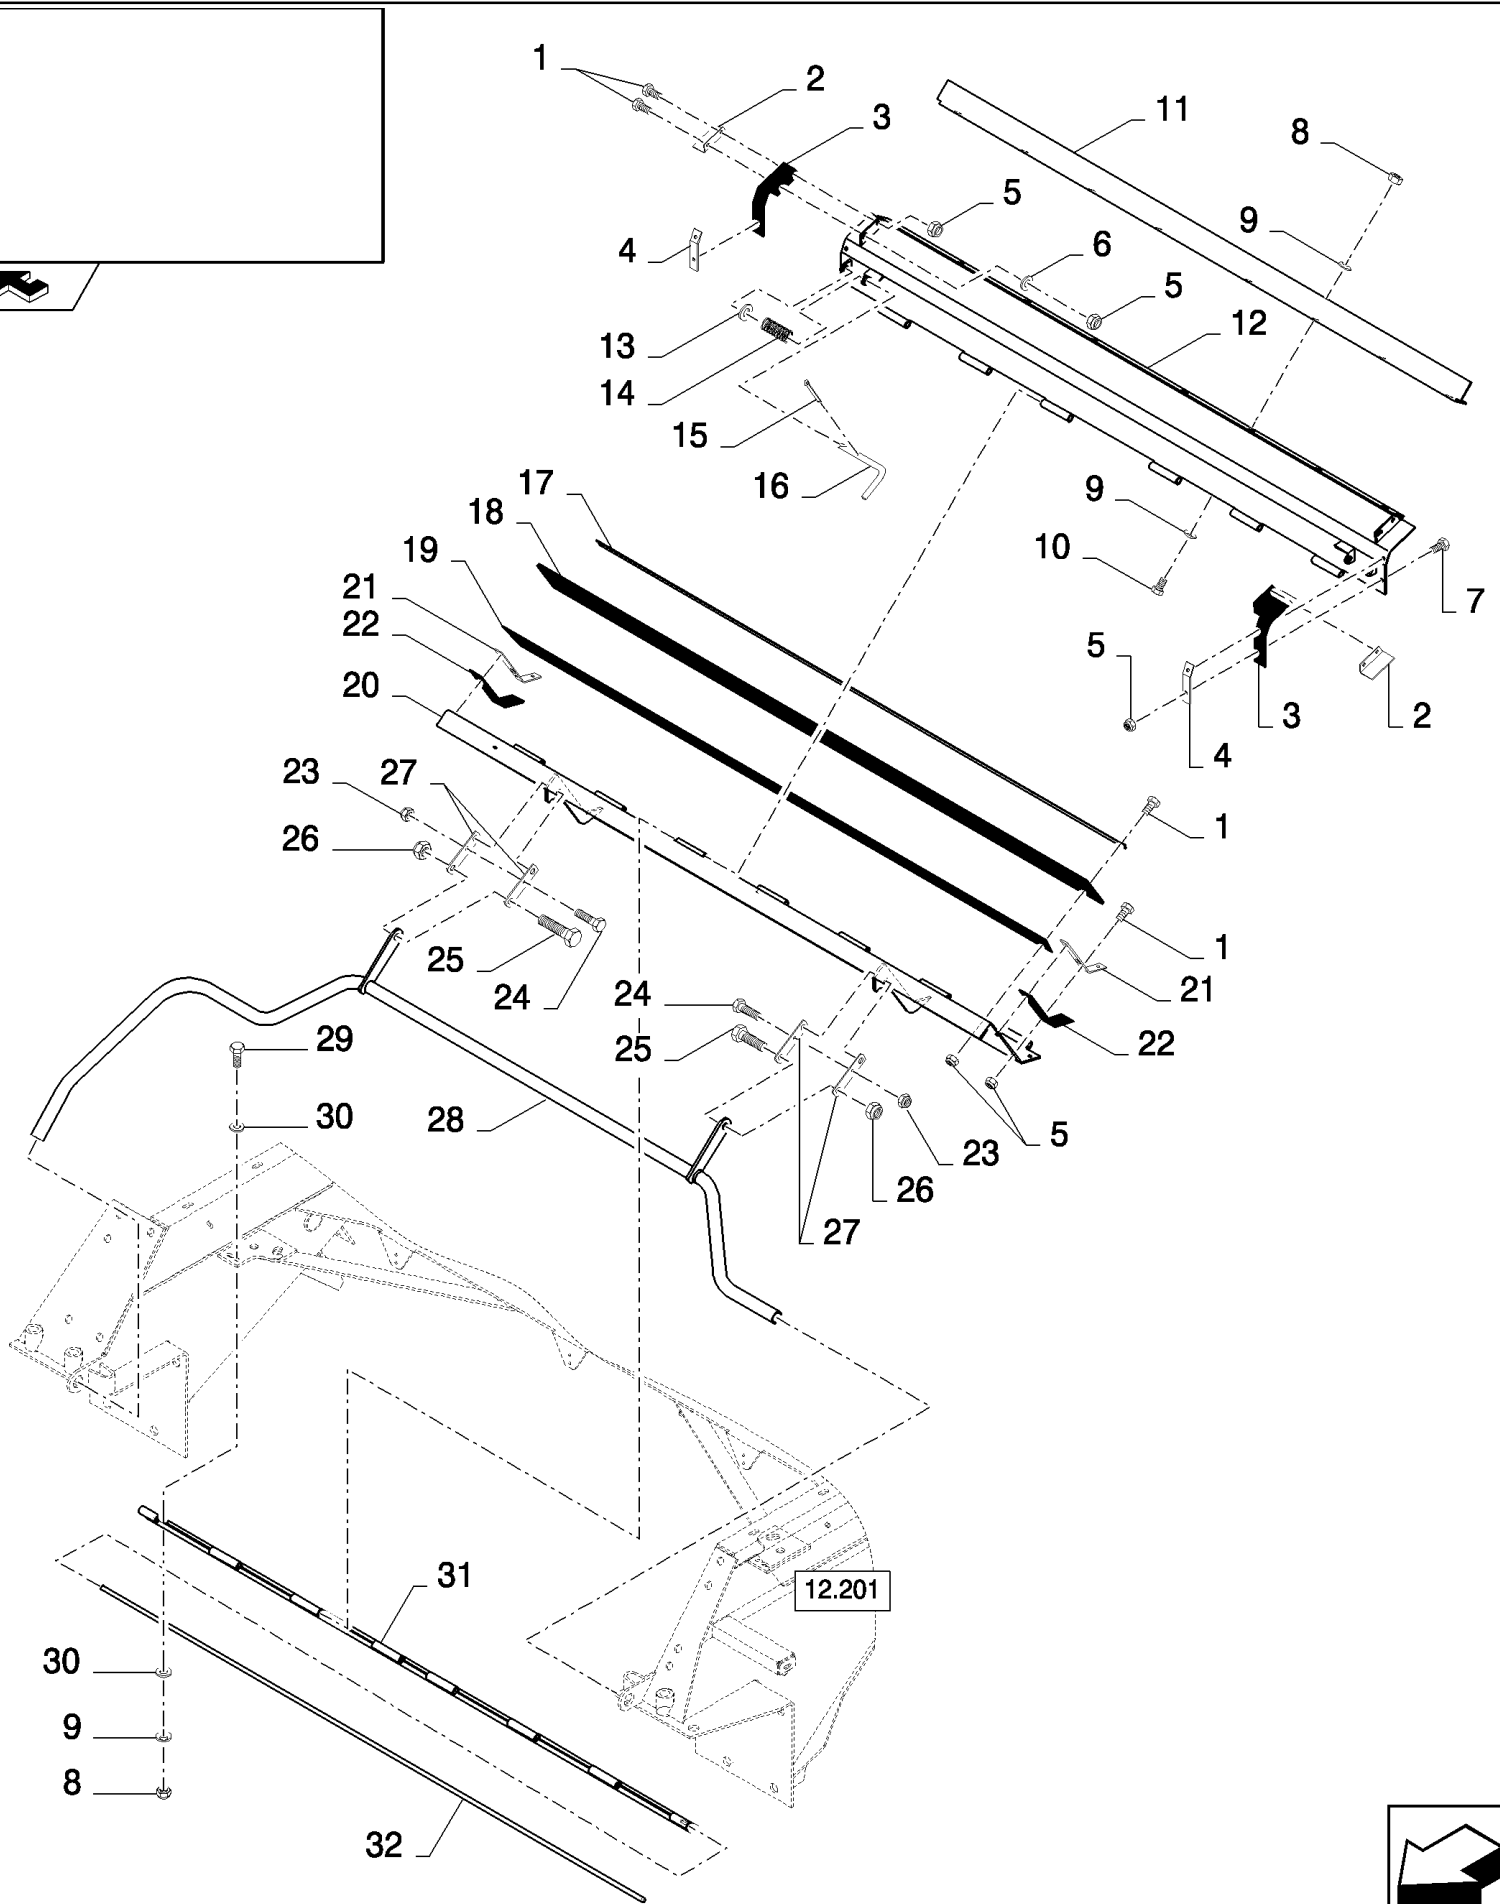

14.210(01) STONE TRAP AND COVER PLATE

CS6090 COMBINE (9/06-) - Threshing

14.210(01) STONE TRAP AND COVER PLATE

сылка	Номер детали	Кол-во	Описание
1	120100	20	BOLT, Hex, M6 x 20, 8.8,
2	84072895	2	BRACKET,
3	84071726	2	CANVAS,
4	84072893	2	BRACKET,
5	353308	24	NUT, LOCK, M6 x 1, CI 8,
6	9824259	2	WASHER, M6 x 12 x 1.6,
7	86508568	4	BOLT, Hex, M6 x 16, 8.8,
8	9706690	14	NUT, M8, CI 8,
9	322358	24	WASHER, SPRING, Belleville, M8,
10	120104	10	BOLT, Hex, M8 x 20, 8.8,
11	84072889	1	PLATE, COVER,
12	84071741	1	PLATE, COVER,
13	86588502	2	WASHER, M12 x 25 x 3, 12MM
14	84814911	2	SPRING,
15	130005	2	PIN, SPLIT (COTTER), M3.2 x 32,
16	84072894	2	HANDLE,
17	84000704	1	STRIP,
18	9831017	1	CANVAS,
19	9813936	1	CANVAS,
20	84072886	1	COVER,
21	84072891	2	BRACKET,
22	84071813	2	CANVAS,
23	86629542	2	NUT, LOCK, M8 x 1.25, CI 8,
24	43127	2	BOLT, Hex, M8 x 25, 8.8,
25	9706687	4	BOLT, Hex, M12 x 30, 8.8,
26	100038	4	NUT, LOCK, M12 x 1.75, CI 8,
27	84072935	4	BRACKET,
28	84072951	1	LEVER,
29	43128	4	BOLT, Hex, M8 x 30, 8.8,
30	140041	8	WASHER, M8 x 28 x 3,
31	84072892	1	HINGE,
32	390376	1	ROD,