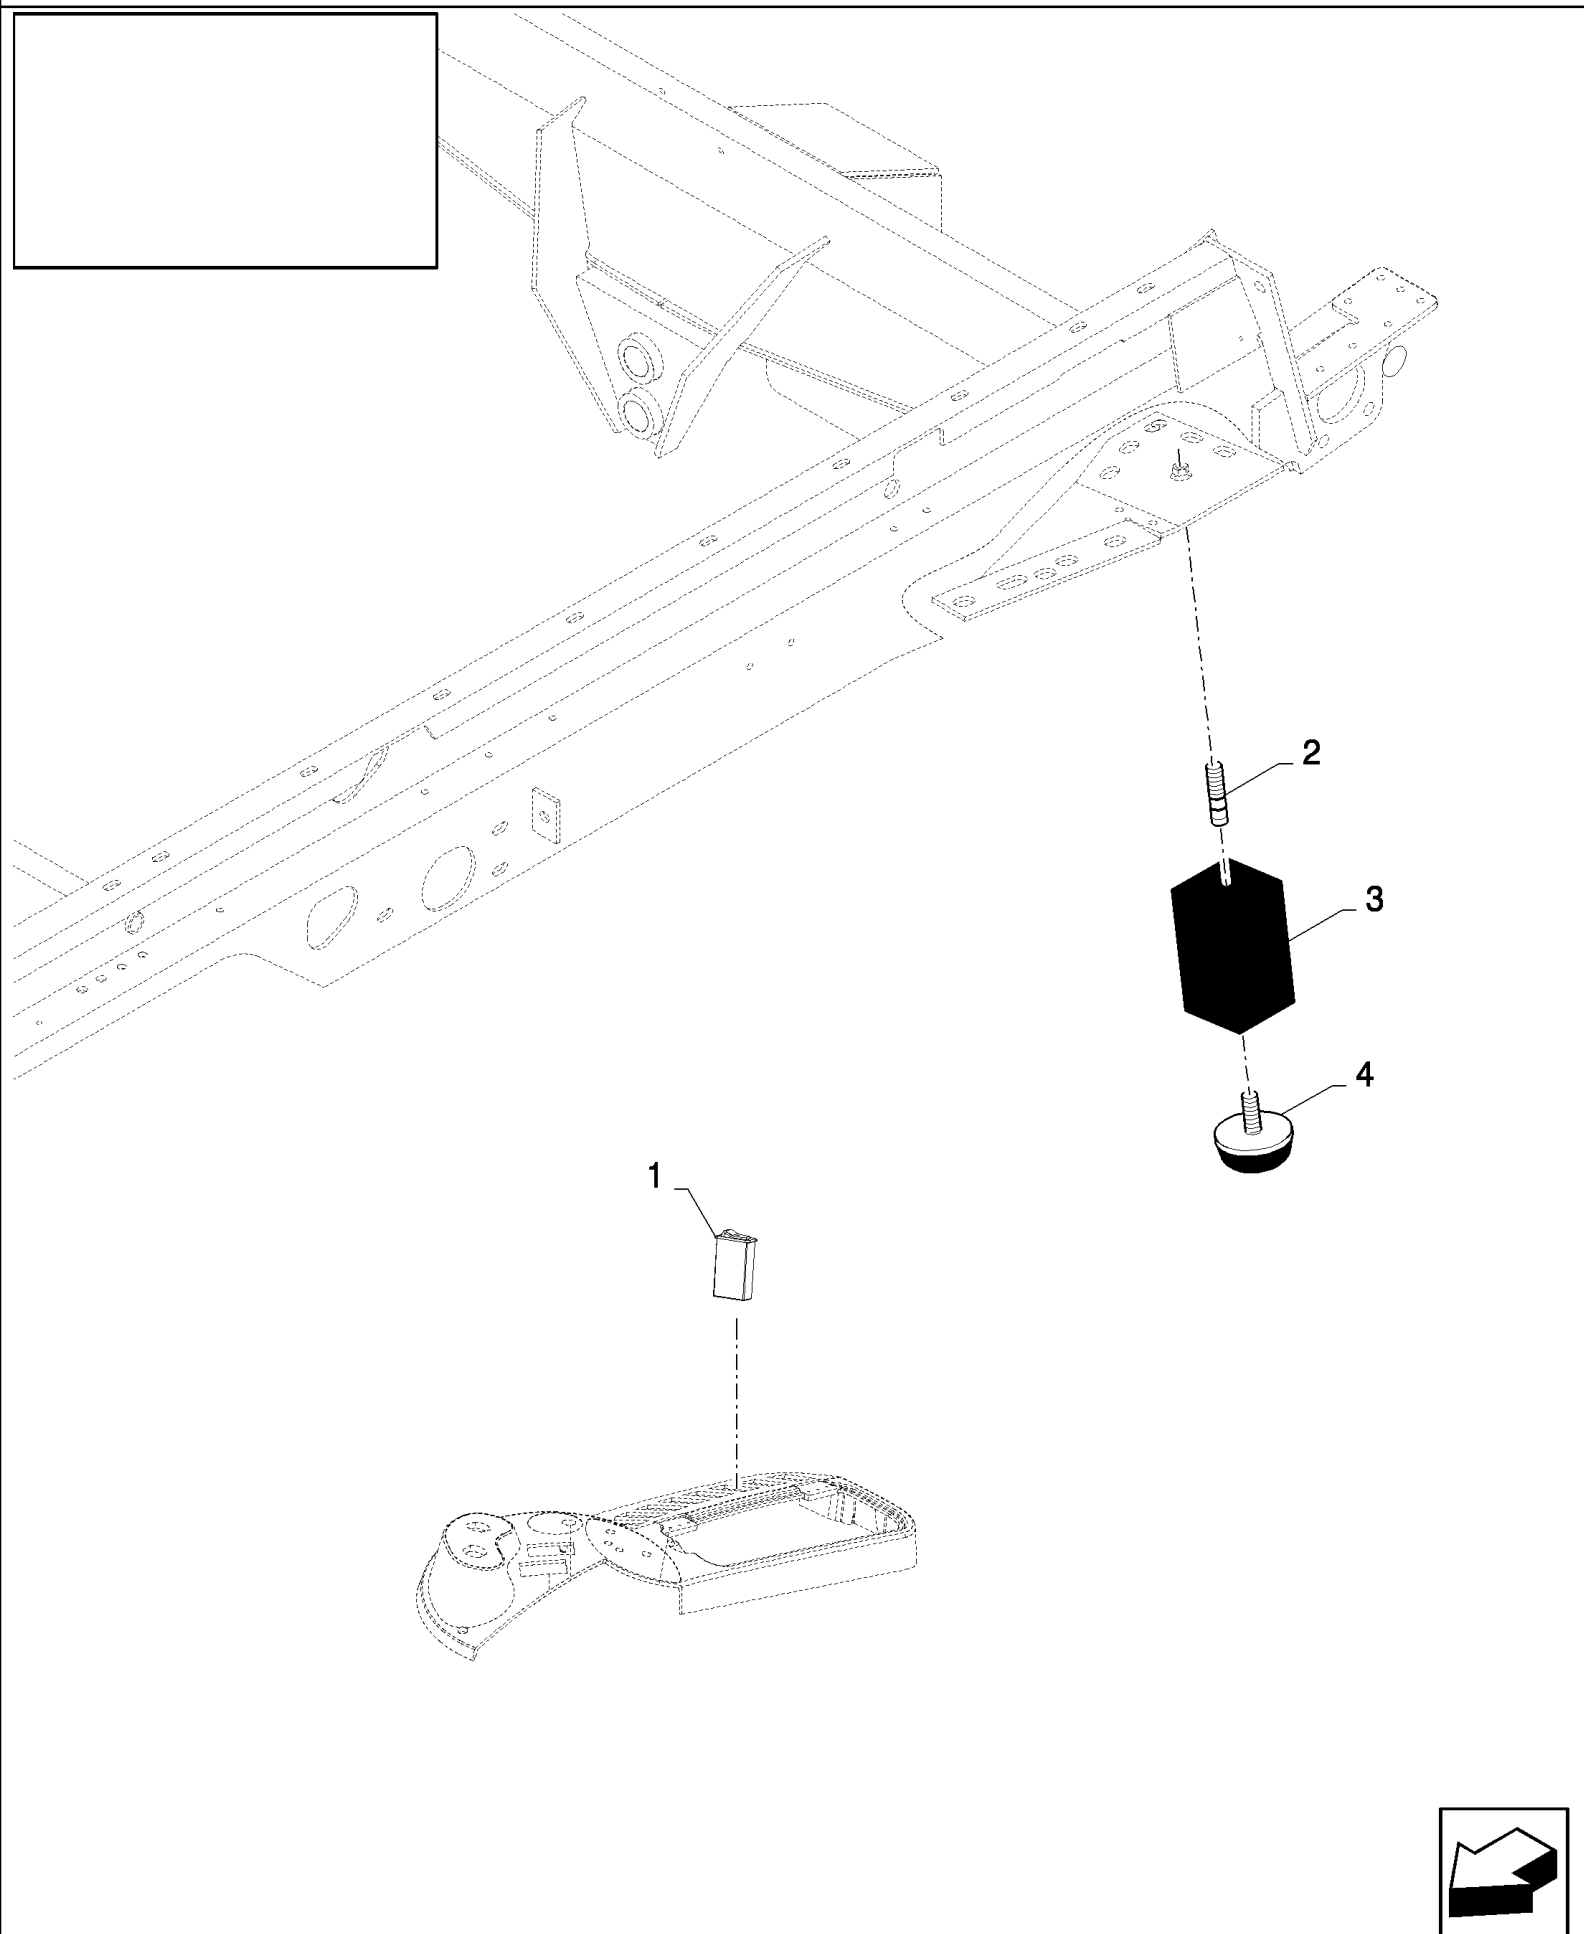

18.84101008(01) POWERED REAR AXLE REBUILD KIT - FOR ADJUSTABLE AXLES

18.84101008(01) POWERED REAR AXLE REBUILD KIT - FOR ADJUSTABLE AXLES

сылка	Номер детали	Кол-во	Описание
	84101008		DIA KIT, HARVESTER,
1	84806859	1	SWITCH,
2	412593	2	BOLT,
3	417299	2	STOP,
4	190029	2	INSULATOR BLOCK,