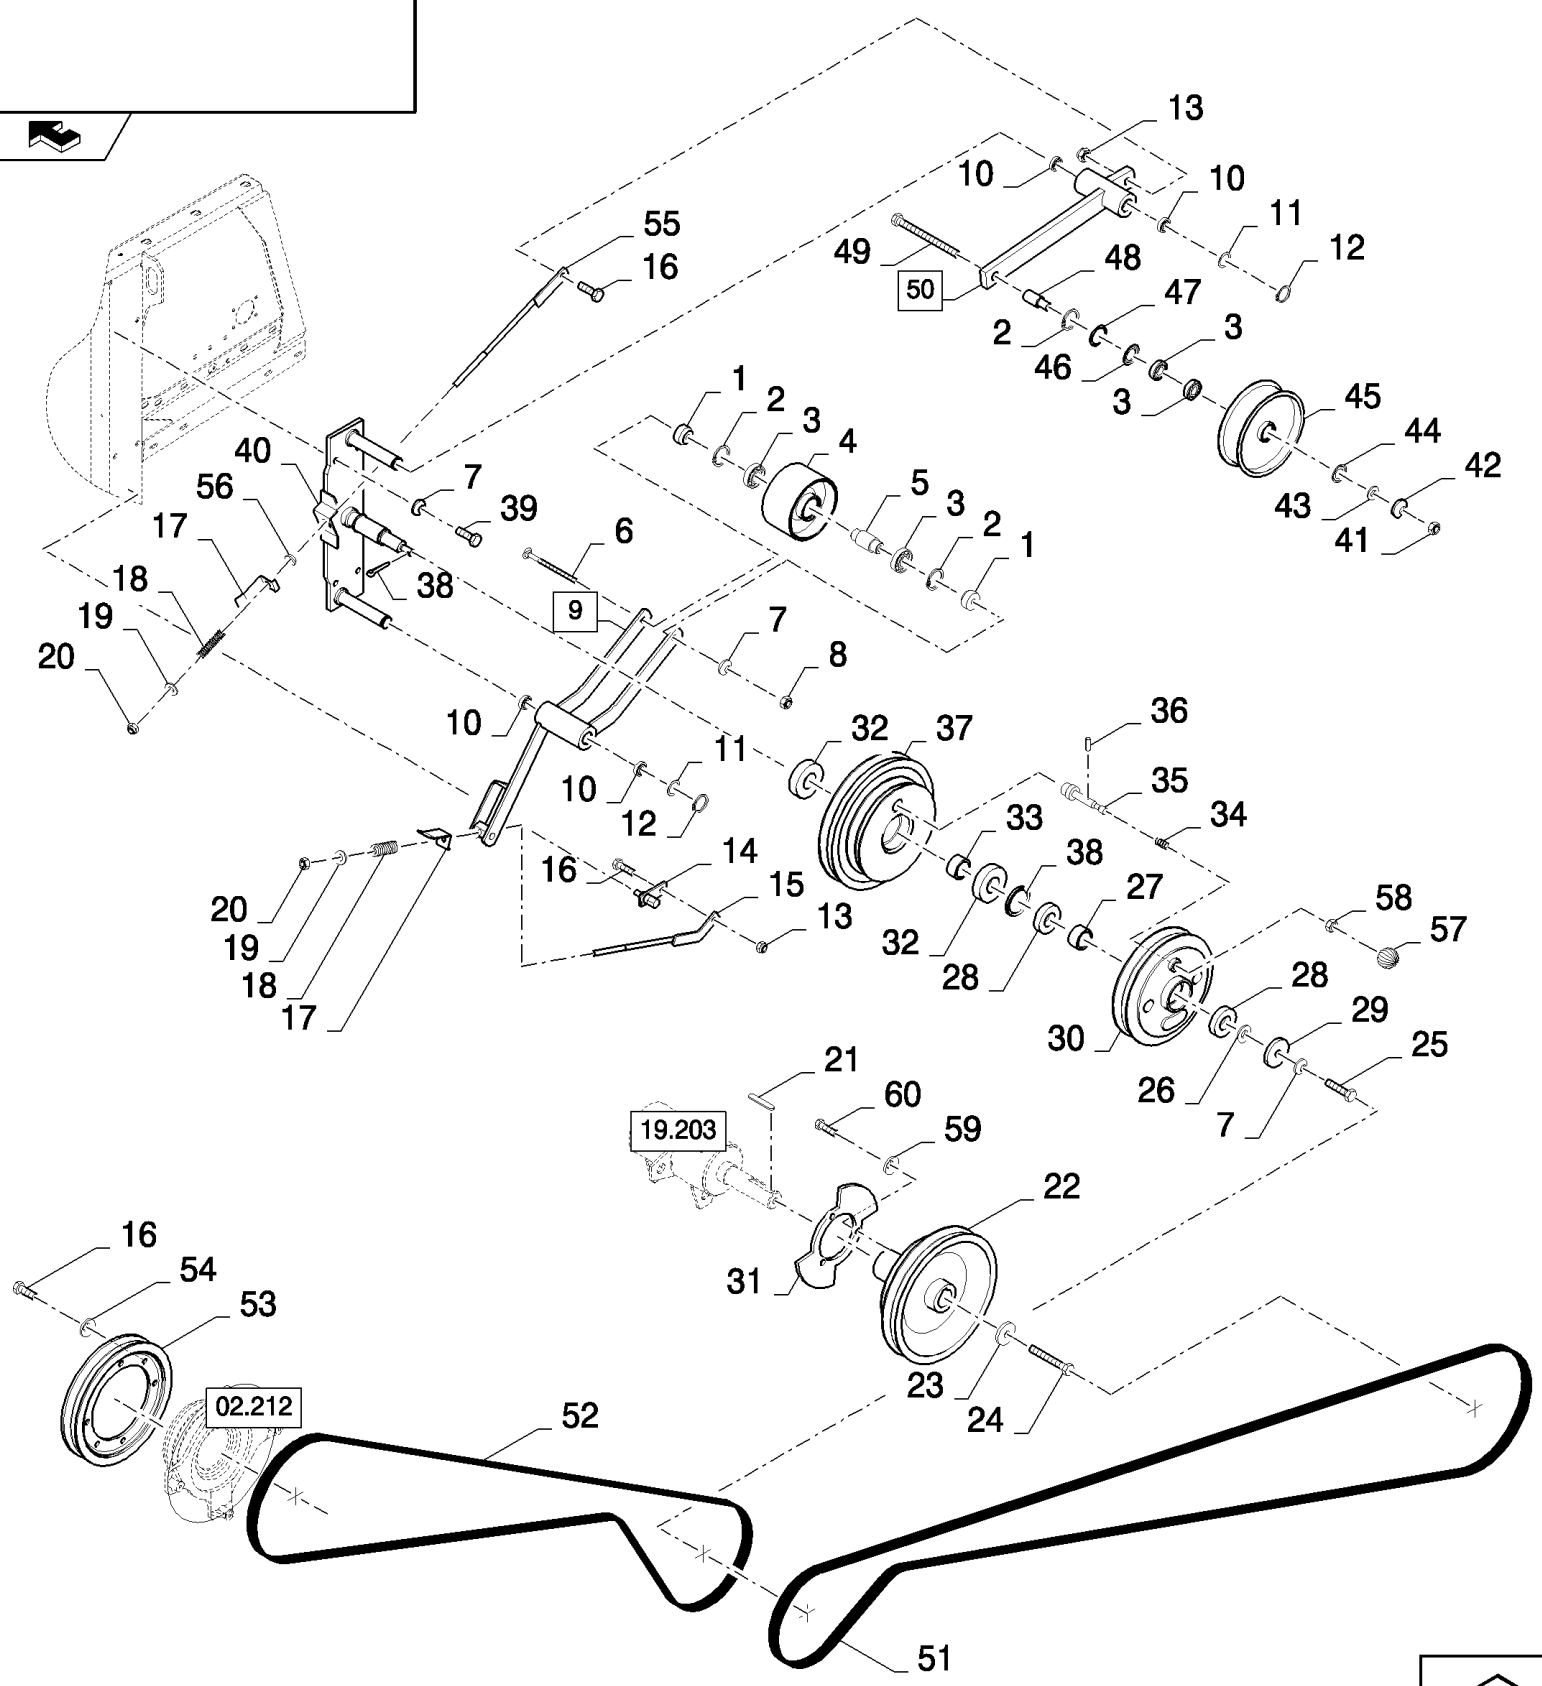

19.202(01) CHOPPER DRIVE

19.202(01) CHOPPER DRIVE

сылка	Номер детали	Кол-во	Описание
1	84076275	2	BUSHING,
2	370011	3	RING, SNAP, M52, Int,
3	443898	4	BEARING, BALL,
4	84334348	1	PULLEY,
5	84076197	1	BUSHING,
6	84053391	1	BOLT, CARRIAGE, Short NK, M12 x 130, CI8.8,
7	140046	6	WASHER, SPRING, Belleville, M12,
8	9706685	1	NUT, M12, CI 8,
9	84076317	1	LEVER, (10)
10	420434	4	BUSHING,
11	84000011	2	WASHER, 30MM
12	370003	2	RING, SNAP, M30, Ext,
13	100037	2	NUT, M10 x 1.5, CI 8,
14	84431514	1	HINGE,
15	84431503	1	ROD,
16	43139	8	SCREW, M10x25
17	84431388	2	INDICATOR,
18	84814910	2	SPRING,
19	378245	2	WASHER, M12,
20	412126	2	NUT, LOCK, M12 x 1.75, CI 8,
21	412341	1	KEY,
22	84441435	1	PULLEY,
23	440997	1	WASHER, 17MM
24	385922	1	BOLT, Hex, M16 x 45, 8.8,
25	9706687	1	BOLT, Hex, M12 x 30, 8.8, M16x1.5
26	327084	1	WASHER,
27	84441521	2	RING,
28	913716	2	BEARING, BALL,
29	84441824	1	RING,
30	84453029	1	PULLEY,
31	84444721	1	RING,
32	210086	2	BEARING ASSY,
33	84441520	1	BUSHING,
34	26538	1	SPRING,
35	84444511	1	PIN,
36	130078	1	PIN, LOCK, M4 x 30, Slotted,
37	84441441	1	PULLEY,
38	84441806	1	RING,
39	300389	4	BOLT, Hex, M12 x 35, 8.8, Full Thd,
40	84441790	1	SUPPORT,
41	100020	1	NUT, M16, CI 8,
42	140048	1	WASHER, SPRING, Belleville, M16,
43	84440599	1	WASHER,
44	390515	1	RING,
45	84440508	1	WHEEL, IDLER,