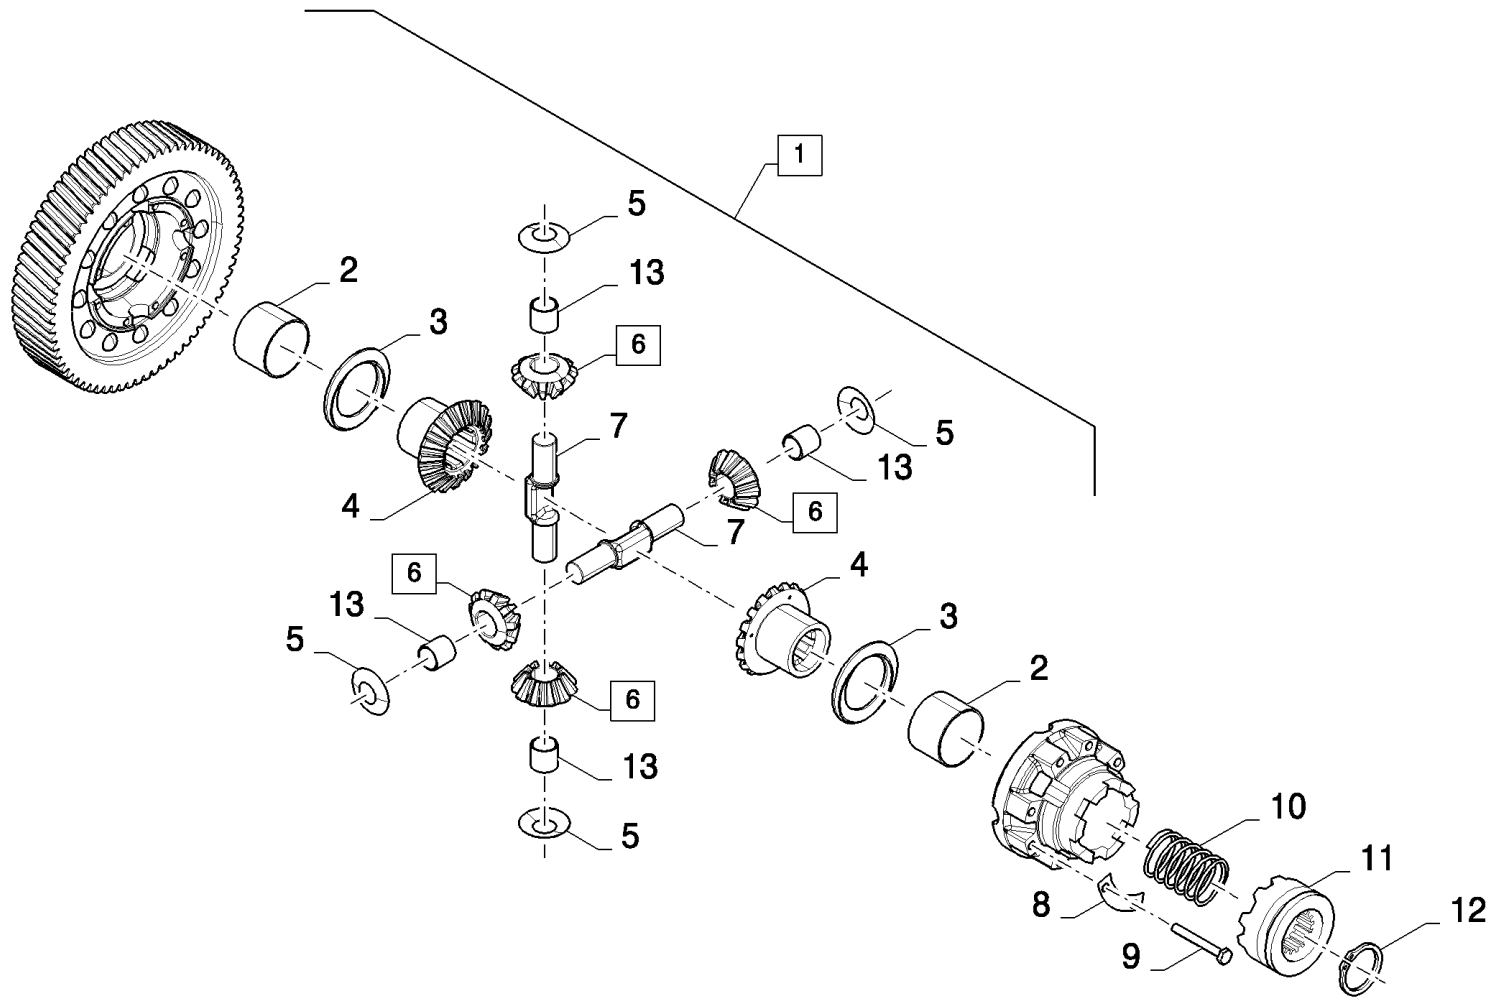

CS6090 COMBINE (9/06-) - Transmission

03.212(01) DIFFERENTIAL, RATIO 18/71

сылка	Номер детали	Кол-во	Описание
1	84071409	1	DIFFERENTIAL, (2 to 9), STANDARD
1	84071413	1	DIFFERENTIAL, (2 to 9), WITH DIFF. LOCK
2	9514039	2	BUSHING,
3	210013	2	WASHER, THRUST,
4	9514042	2	SPROCKET, DRIVEN,
5	210014	4	WASHER,
6	9850394	4	GEAR, (13)
7	9514041	2	SHAFT,
8	331649	4	PLATE, LOCKING,
9	120073	8	BOLT, Hex, M10 x 80, 8.8,
10	455097	1	SPRING, , WITH DIFF. LOCK
11	455094	1	RING, , WITH DIFF. LOCK
12	327911	1	CIRCLIP, , WITH DIFF. LOCK
13	9514038	1	GEAR,