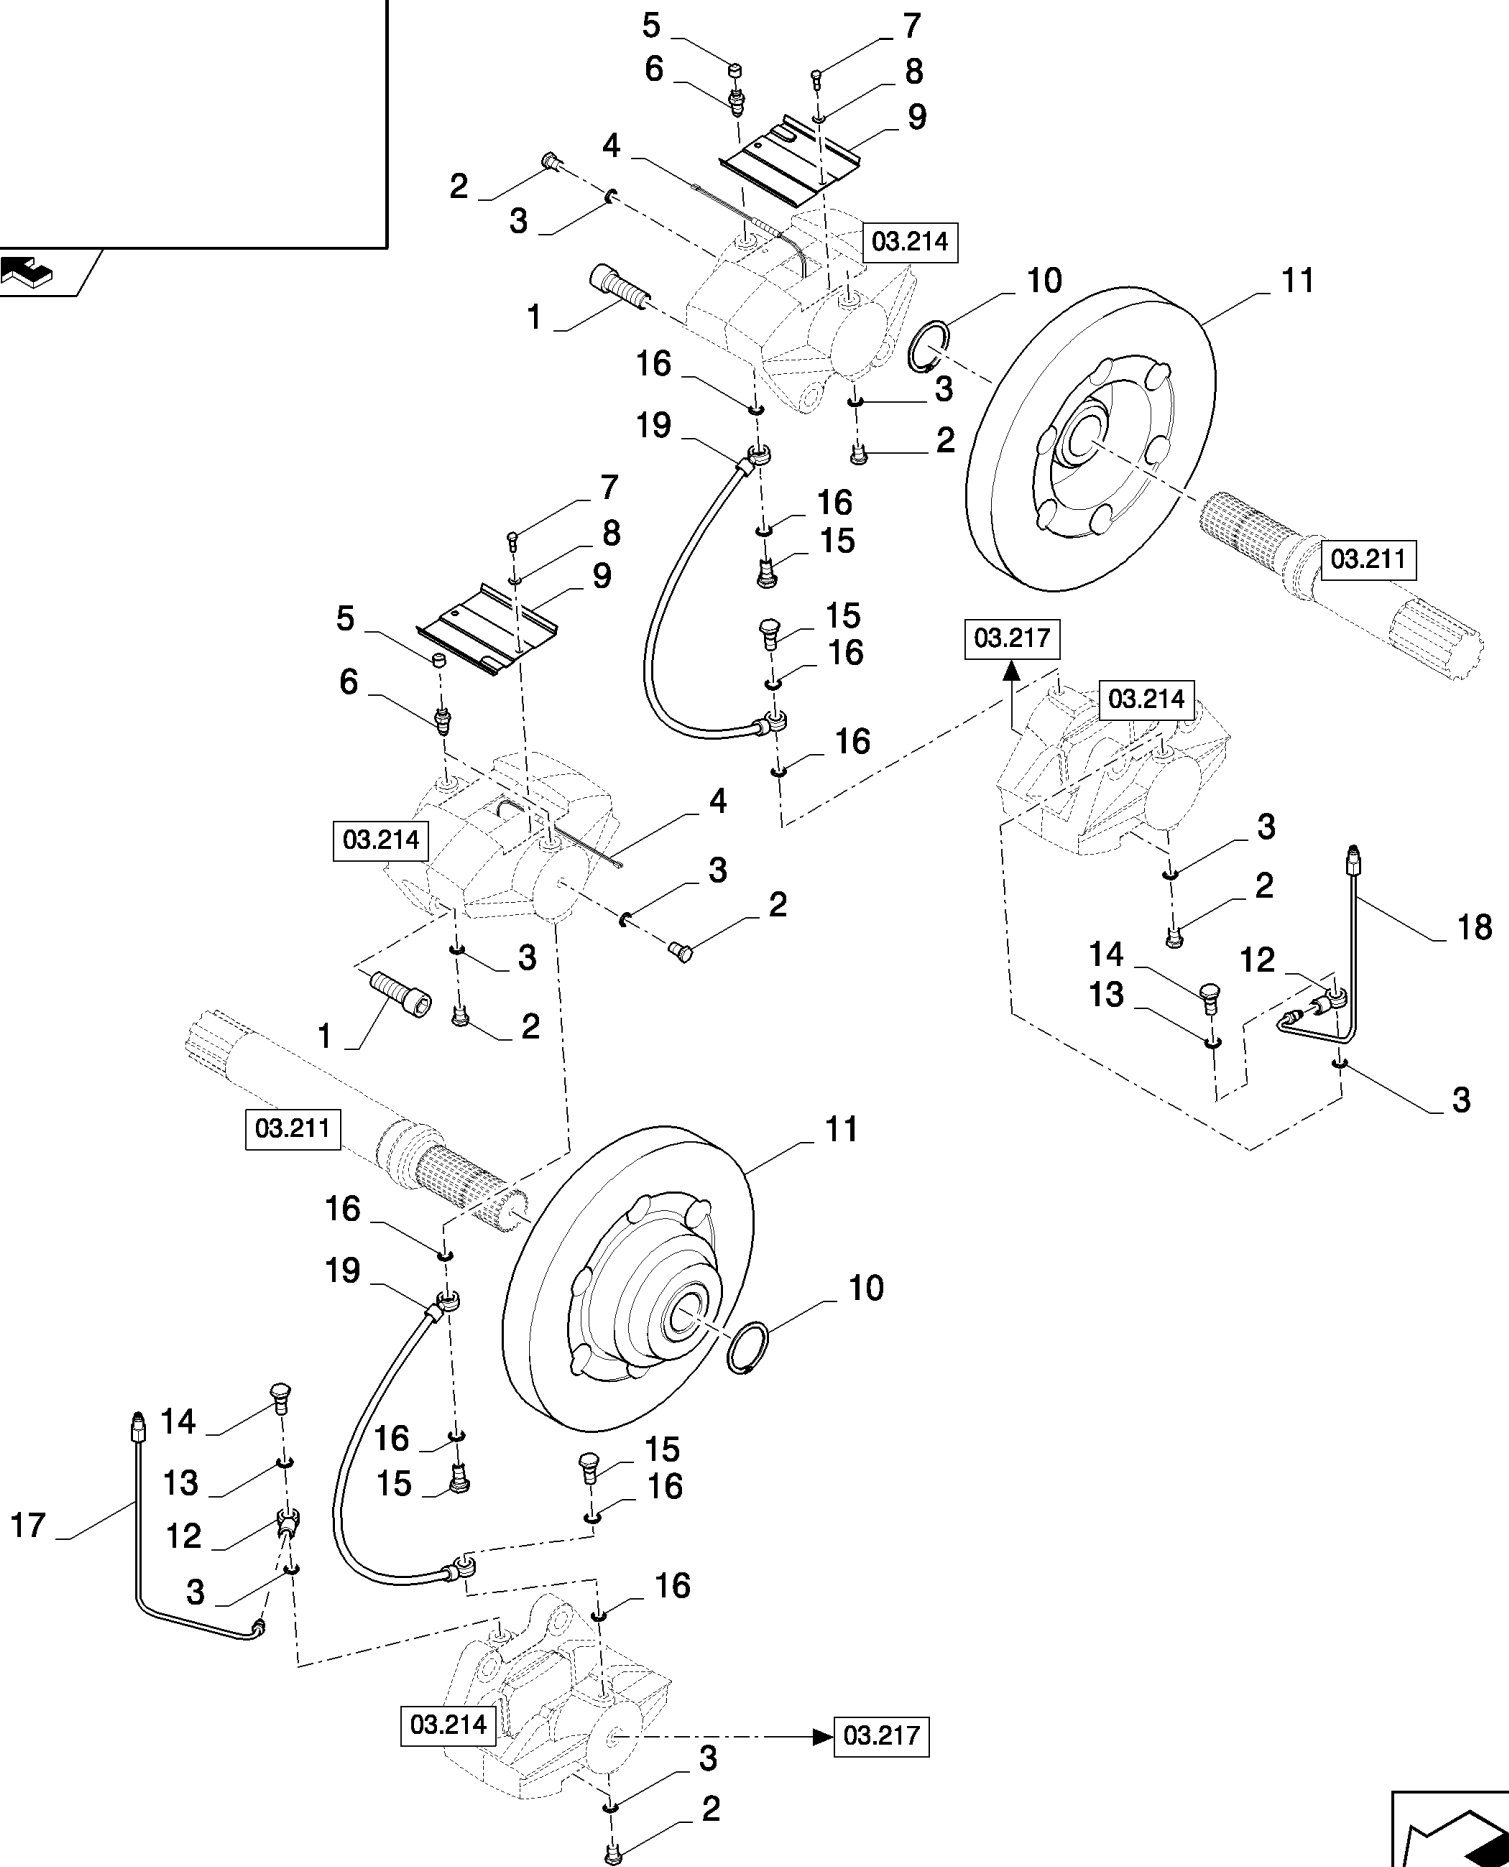

03.213(01) BRAKE DISCS

03.213(01) BRAKE DISCS

сылка	Номер детали	Кол-во	Описание
1	9817243	8	SCREW, Hex Soc Hd, M16 x 50, 12.9, Cap, HS, CL 12.9, M16 x 2 x 50
2	9832307	8	PLUG,
3	84439102	10	WASHER, SEALING,
4	NS	AR	NOT SERVICED, L=0.1M
5	9835349	4	CAP,
6	9832308	4	PLUG,
7	300806	4	BOLT, Hex, M5 x 10, 8.8, Full Thd,
8	322356	4	WASHER, LOCK, 5MM
9	84004317	2	COVER,
10	370007	2	RING, SNAP, M45, Ext,
11	84071143	2	BRAKE DISC,
12	9832303	2	FITTING,
13	355607	2	SEALRING,
14	9832304	2	BOLT, BANJO,
15	84449205	4	SCREW, HOLLOW,
16	84449206	8	RING,
17	84989946	1	TUBE,
18	84989927	1	TUBE,
19	84447450	2	HOSE, FLEXIBLE,