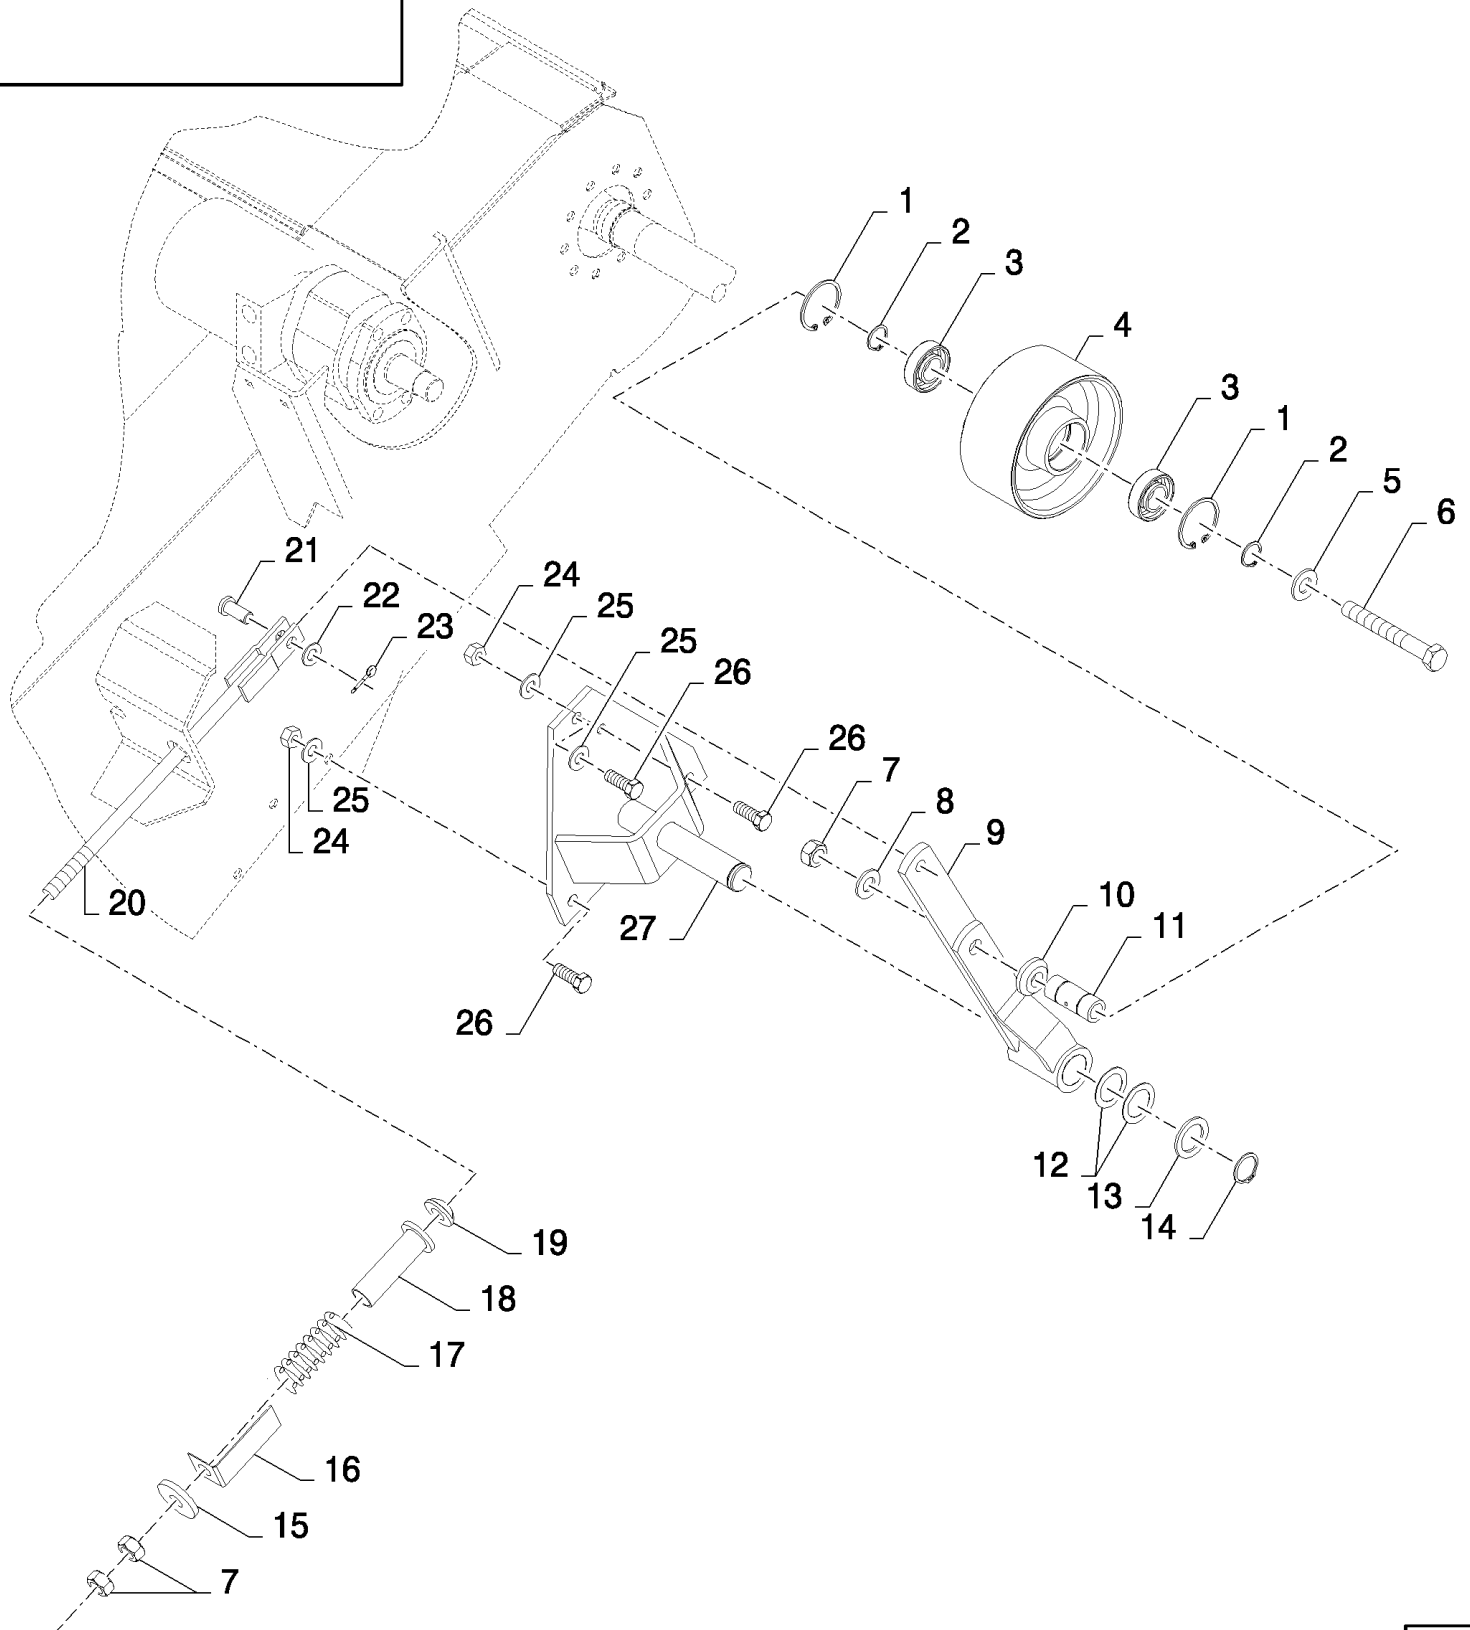

18.87338847(02) CORN DRIVE REBUILD KIT - 3HB

сылка	Номер детали	Кол-во	Описание
1	370011	2	RING, SNAP, M52, Int,
2	370002	2	RING, SNAP, M25, Ext,
3	443898	2	BEARING, BALL,
4	84980775	1	WHEEL, IDLER,
5	378246	1	WASHER, 16MM
6	321246	1	BOLT, Hex, M16 x 120, 8.8,
7	100020	3	NUT, M16, CI 8,
8	140048	1	WASHER, SPRING, Belleville, M16,
9	84980710	1	ARM,
10	84980619	1	BUSHING,
11	84980609	1	BUSHING,
12	441176	2	WASHER, 31MM
13	84814901	1	WASHER,
14	370003	1	RING, SNAP, M30, Ext,
15	84005115	1	WASHER, 17MM
16	84981584	1	INDICATOR,
17	359641	1	SPRING,
18	84981585	1	TUBE,
19	450869	1	WASHER,
20	84981179	1	ROD,
21	412209	1	PIN, CLEVIS, M12 x 30,
22	140223	1	WASHER, 13MM
23	130004	1	PIN, SPLIT (COTTER), M3.2 x 25,
24	9706685	2	NUT, M12, CI 8,
25	140046	3	WASHER, SPRING, Belleville, M12,
26	86629541	3	BOLT, Hex, M12 x 40, 8.8, Full Thd,
27	84980730	1	SUPPORT,
	86503661	0.05	Grease