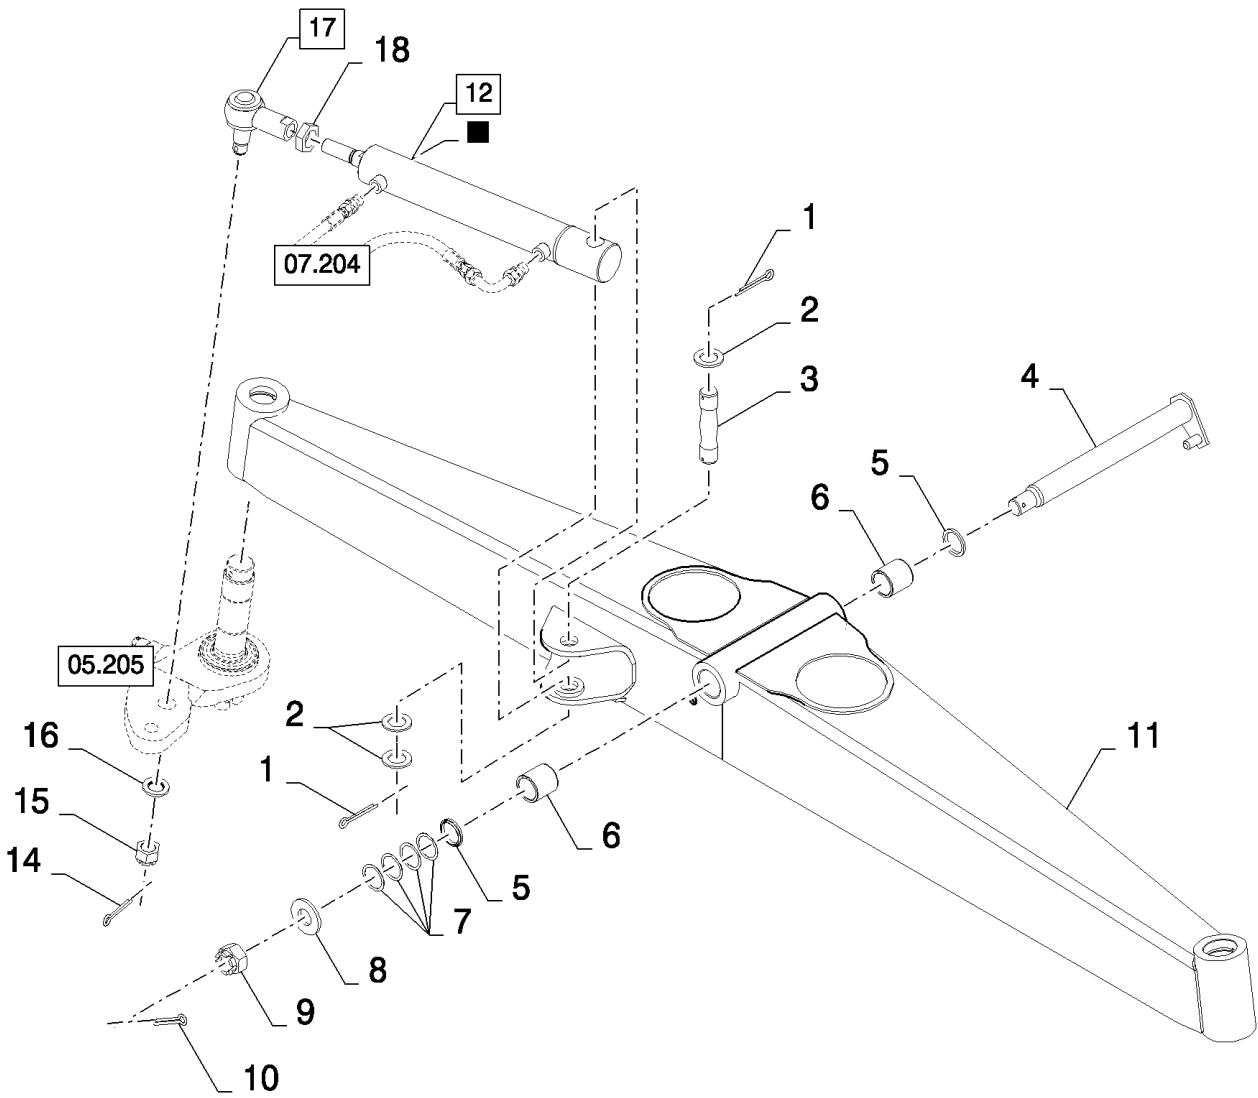

CS6090 COMBINE (9/06-) - Rear Axle

05.204(01) AXLE, FIXED

сылка	Номер детали	Кол-во	Описание
1	130012	2	PIN, SPLIT (COTTER), M5 x 50,
2	140113	2	WASHER, 31MM
3	9509500	1	PIN,
4	84077850	1	SHAFT,
5	84078068	2	RING, OIL SCRAPER,
6	84439254	2	SLEEVE,
7	140124	4	PLATE, ADJUSTING, 40MM
8	84334054	1	WASHER,
9	390822	1	NUT, SLOTTED, M30 x 1.5, CI 8, M30x1.5
10	130016	1	PIN, SPLIT (COTTER), M6.3 x 63,
11	87357286	1	AXLE, STEERING,
12	84981550	1	HYDRAULIC CYLINDER, (13)
13	84981551	1	KIT, SEALS,
14	NSS	1	NOT SERVICED SEPARATELY,
15	NSS	1	NOT SERVICED SEPARATELY,
16	84607298	1	WASHER,
17	84814042	1	BALL JOINT, (14, 15)
18	412321	1	NUT, M26 x 1.5, CI 8, M26x1.5