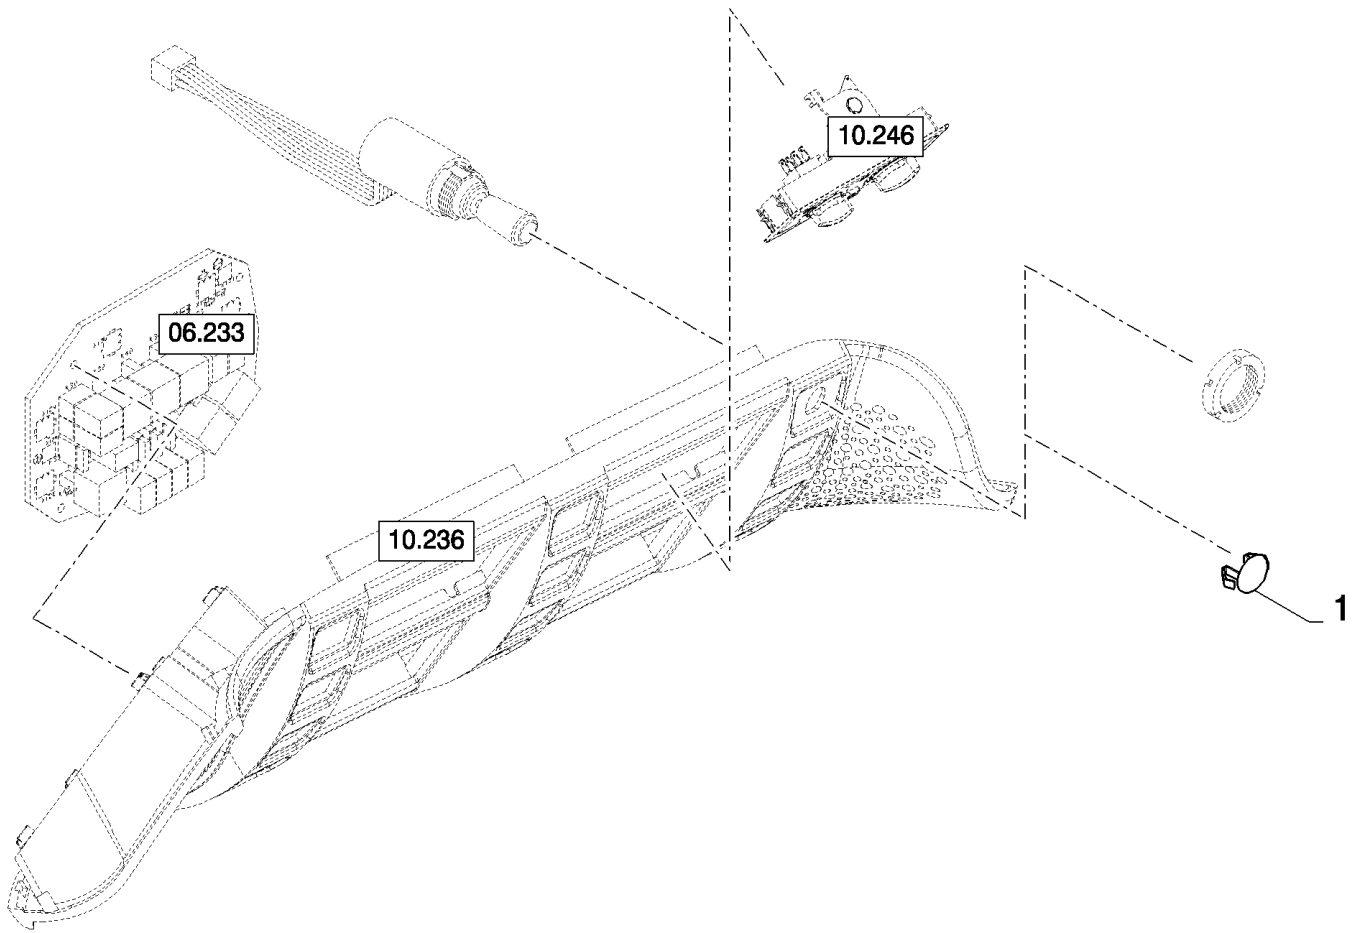

сылка	Номер детали	Кол-во	Описание
1	86508568	6	BOLT, Hex, M6 x 16, 8.8,
2	322357	6	WASHER, SPRING, Belleville, M6,
3	9507807	3	CLAMP,
4	322356	3	WASHER, LOCK, 5MM
5	9512289	3	Rivet
6	9706755	6	NUT, M6, CI 8,
7	417790	1	SUPPORT,
8	417793	1	SUPPORT,
9	335378	1	PUSH BUTTON,
10	397986	1	CUP,
11	84437313	1	HARNESS, WIRE, , SEE FIGURE 06.527
12	417792	1	SUPPORT,

06.216(01) SWITCHES IN CAB ROOF