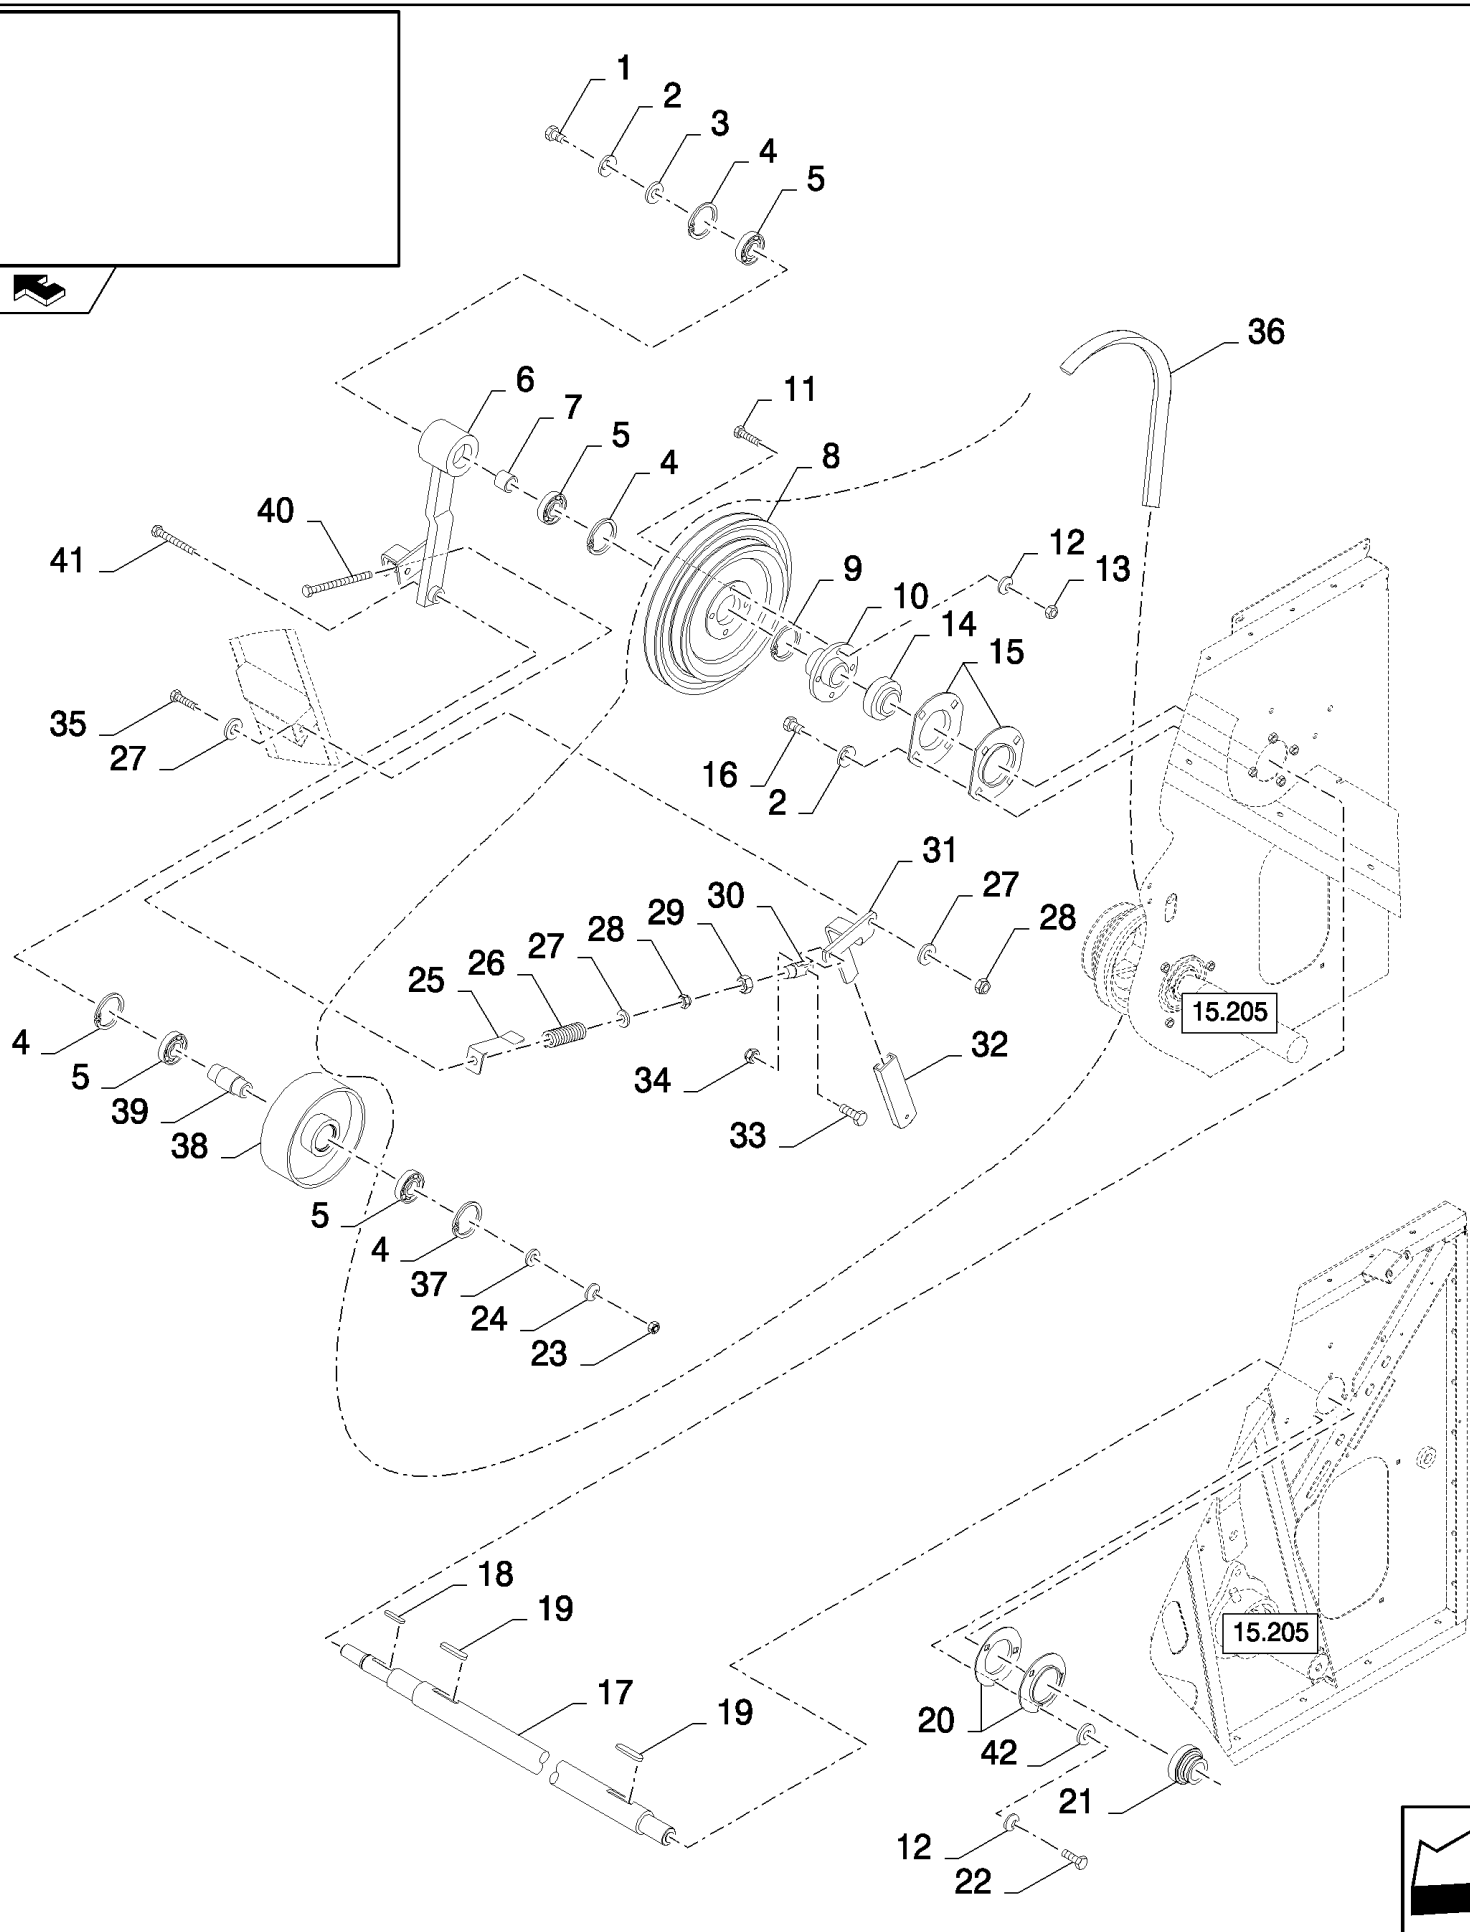

14.211(01) ROTARY SEPARATOR DRIVE AND SHAFT

CS6090 COMBINE (9/06-) - Threshing

14.211(01) ROTARY SEPARATOR DRIVE AND SHAFT

сылка	Номер детали	Кол-во	Описание
1	9706687	1	BOLT, Hex, M12 x 30, 8.8,
2	140046	5	WASHER, SPRING, Belleville, M12,
3	9839232	1	WASHER, 13MM
4	370011	4	RING, SNAP, M52, Int,
5	443898	4	BEARING, BALL,
6	87381774	1	ARM,
7	430235	1	BUSHING,
8	84814020	1	PULLEY,
9	370004	1	RING, SNAP, M35, Ext,
10	84334177	1	FLANGE,
11	412151	4	BOLT, Hex, M10 x 55, 8.8, M12x55
12	140045	7	WASHER, SPRING, Belleville, M10,
13	100016	4	NUT, M10, CI 8,
14	455805	1	BEARING, BALL,
15	9837215	2	FLANGE,
16	300388	4	BOLT, Hex, M12 x 25, 8.8,
17	84075051	1	SHAFT,
18	170012	1	KEY,
19	323624	2	KEY,
20	36403	2	FLANGE,
21	84814912	1	BEARING, BALL,
22	43139	3	SCREW, M10x25
23	100020	1	NUT, M16, CI 8,
24	140048	1	WASHER, SPRING, Belleville, M16,
25	84438562	1	INDICATOR,
26	322297	1	SPRING,
27	378245	3	WASHER, M12,
28	412126	2	NUT, LOCK, M12 x 1.75, CI 8,
29	9706685	1	NUT, M12, CI 8,
30	9602976	1	YOKE,
31	84076898	1	LEVER,
32	84439164	1	HANDLE GRIP,
33	9706704	1	BOLT, Hex, M10 x 35, 8.8, Full Thd,
34	100037	1	NUT, M10 x 1.5, CI 8,
35	86629541	1	BOLT, Hex, M12 x 40, 8.8, Full Thd,
36	84073933	1	BELT, TRANSMISSION,
37	378246	1	WASHER, 16MM
38	84814021	1	WHEEL, IDLER,
39	9513986	1	BUSHING,
40	84074911	1	BOLT, Hex, M12 x 200, 12.9, M12x200
41	321246	1	BOLT, Hex, M16 x 120, 8.8,
42	378244	3	WASHER, M10,