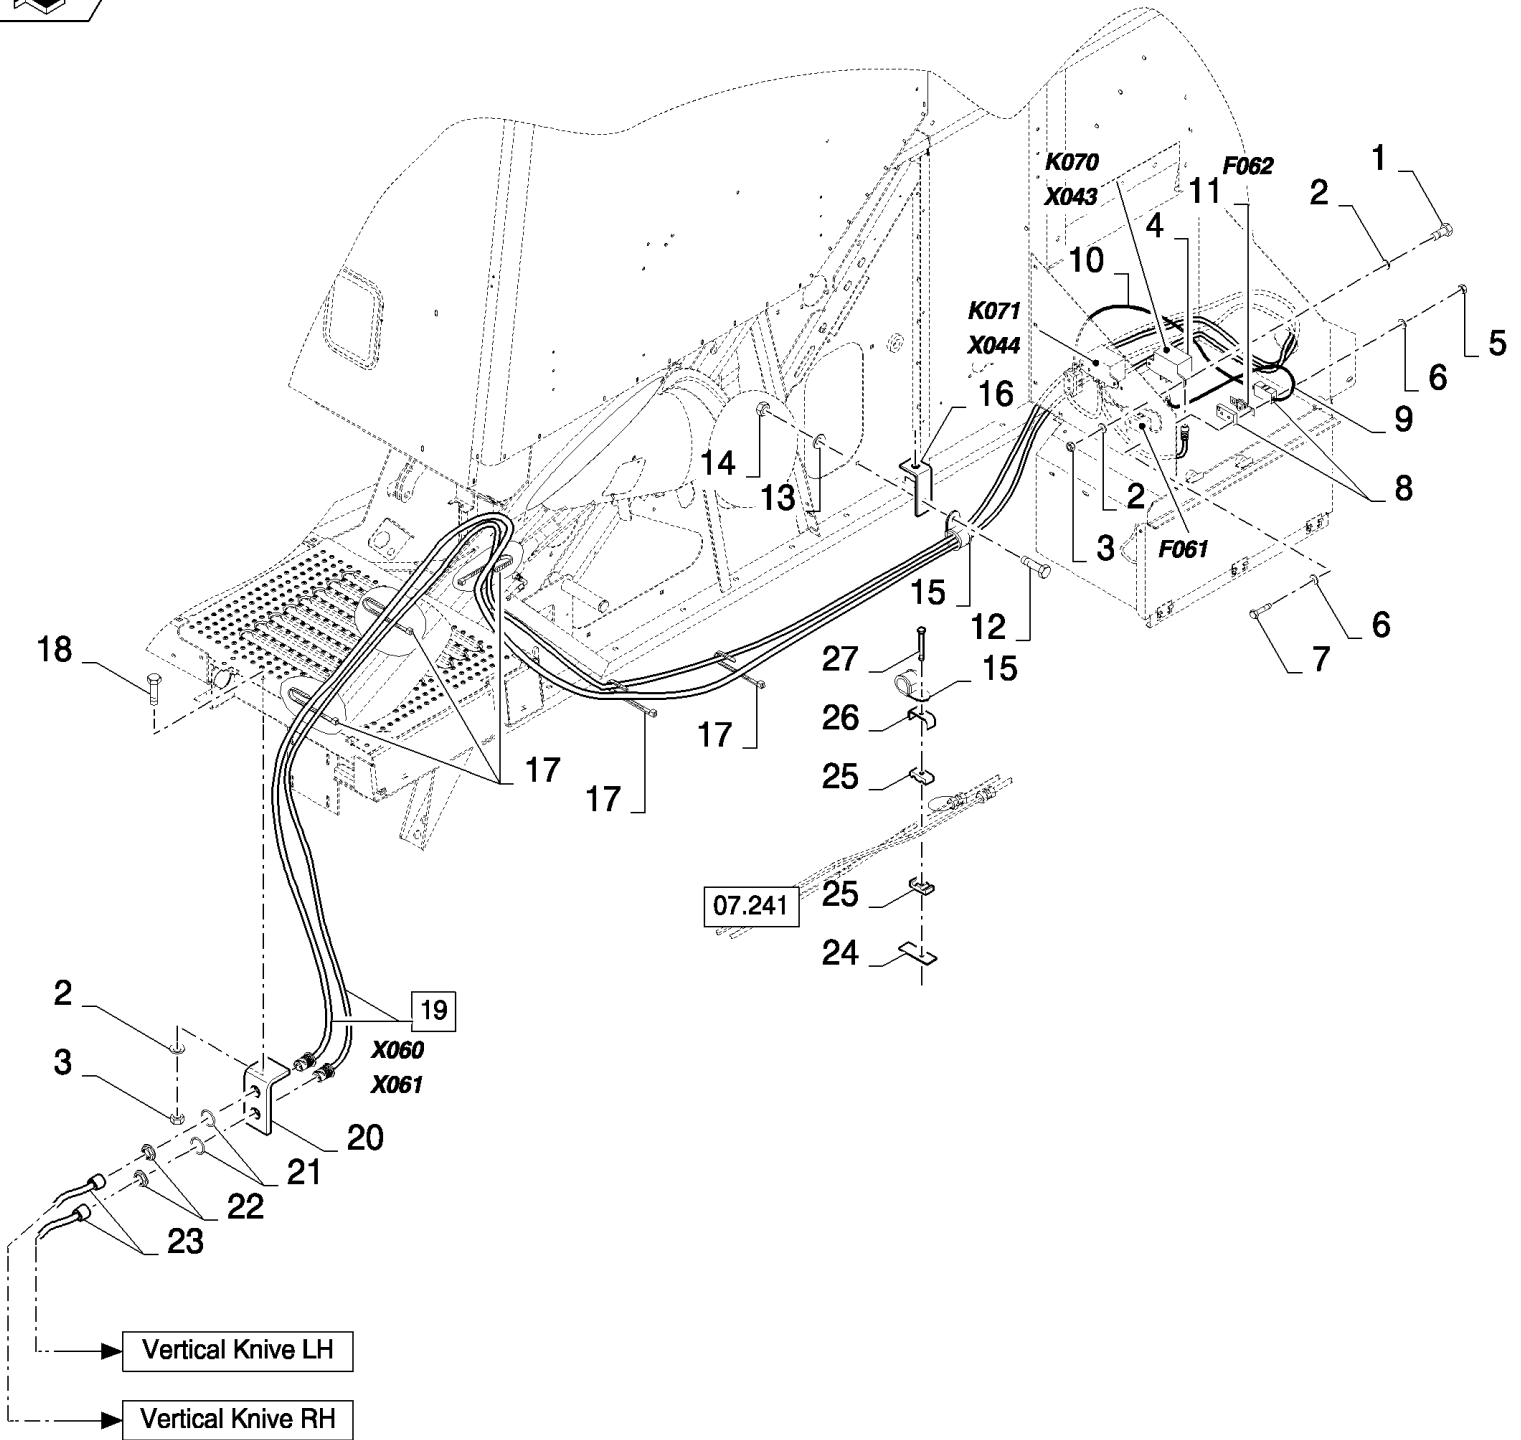

06.231(01) VERTICAL KNIFE

06.231(01) VERTICAL KNIFE

сылка	Номер детали	Кол-во	Описание
1	86508568	2	BOLT, Hex, M6 x 16, 8.8,
2	322357	6	WASHER, SPRING, Belleville, M6,
3	9706755	4	NUT, M6, CI 8,
4	86619908	1	RELAY,
5	86508812	2	NUT, M3, CI 8,
6	86509827	4	WASHER, LOCK, M3,
7	86511816	2	SCREW, Cross Pan Hd, M3 x 16,
8	84078784	1	FUSE HOLDER,
9	84444505	1	HARNESS, WIRE, , SEE FIGURE 06.554
10	84444504	1	HARNESS, WIRE, , SEE FIGURE 06.553
11	84320118	1	FUSE, 40A
12	120104	2	BOLT, Hex, M8 x 20, 8.8, , BSN C543
13	322358	2	WASHER, SPRING, Belleville, M8, , BSN C543
14	9706690	2	NUT, M8, CI 8, , BSN C543
15	9513271	1	CLAMP,
16	84446966	1	BRACKET, , BSN C543
17	89993154	8	CLAMP,
18	120100	1	BOLT, Hex, M6 x 20, 8.8,
19	84444502	1	HARNESS, WIRE, (21, 22), SEE FIGURE 06.549/06.550
20	84444610	1	BRACKET,
21	NSS	2	NOT SERVICED SEPARATELY,
22	NSS	2	NOT SERVICED SEPARATELY,
23	84444503	1	HARNESS, WIRE, , SEE FIGURE 06.551/06.552
24	434097	1	BRACKET, , ASN D544
25	430357	2	CLAMP, , ASN D544
26	431941	1	SUPPORT, , ASN D544
27	120056	1	BOLT, Hex, M6 x 50, 8.8, , ASN D544