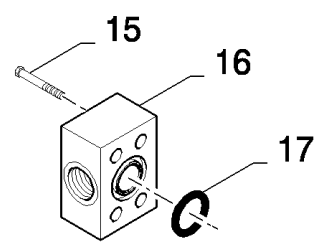

18.87395601(02) POWERED REAR AXLE REBUILD KIT - FOR FIXED AXLES

18.87395601(02) POWERED REAR AXLE REBUILD KIT - FOR FIXED AXLES

сылка	Номер детали	Кол-во	Описание
1	84441308	1	HOSE, FLEXIBLE, L=123"
2	84807872	1	HOSE, FLEXIBLE, L=137"
3	84056198	1	HOSE, FLEXIBLE, L=150"
4	NS	28	NOT SERVICED,
5	87361	3	WASHER, 1/4", SAE,
6	84818444	2	CLAMP,
7	322894	2	ELBOW, 90°, 1 1/16"-12, 37° x 1 1/16"-12, O-Ring,
8	455556	1	CLAMP,
9	9507672	1	CONNECTION, 3 WAY,
10	9512230	1	REDUCER,
11	84807864	4	SCREW, M6x60
12	455534	2	SUPPORT,
13	455533	4	CLAMP,
14	412152	4	NUT, LOCK, M6 x 1, CI 8.8,
15	89512275	8	BOLT,
16	9811684	2	ADAPTER,
17	353108	2	O-RING, -219, 70 Duro, 1.296" ID x .139" Thk,
18	84435470	1	
19	84446931	1	HARNESS, WIRE,