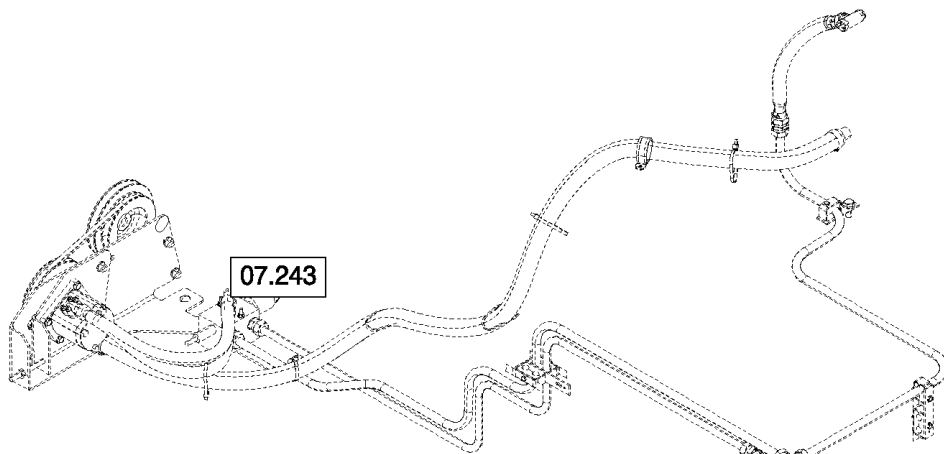

07.244(01) HYDRAULIC REEL DRIVE

07.243