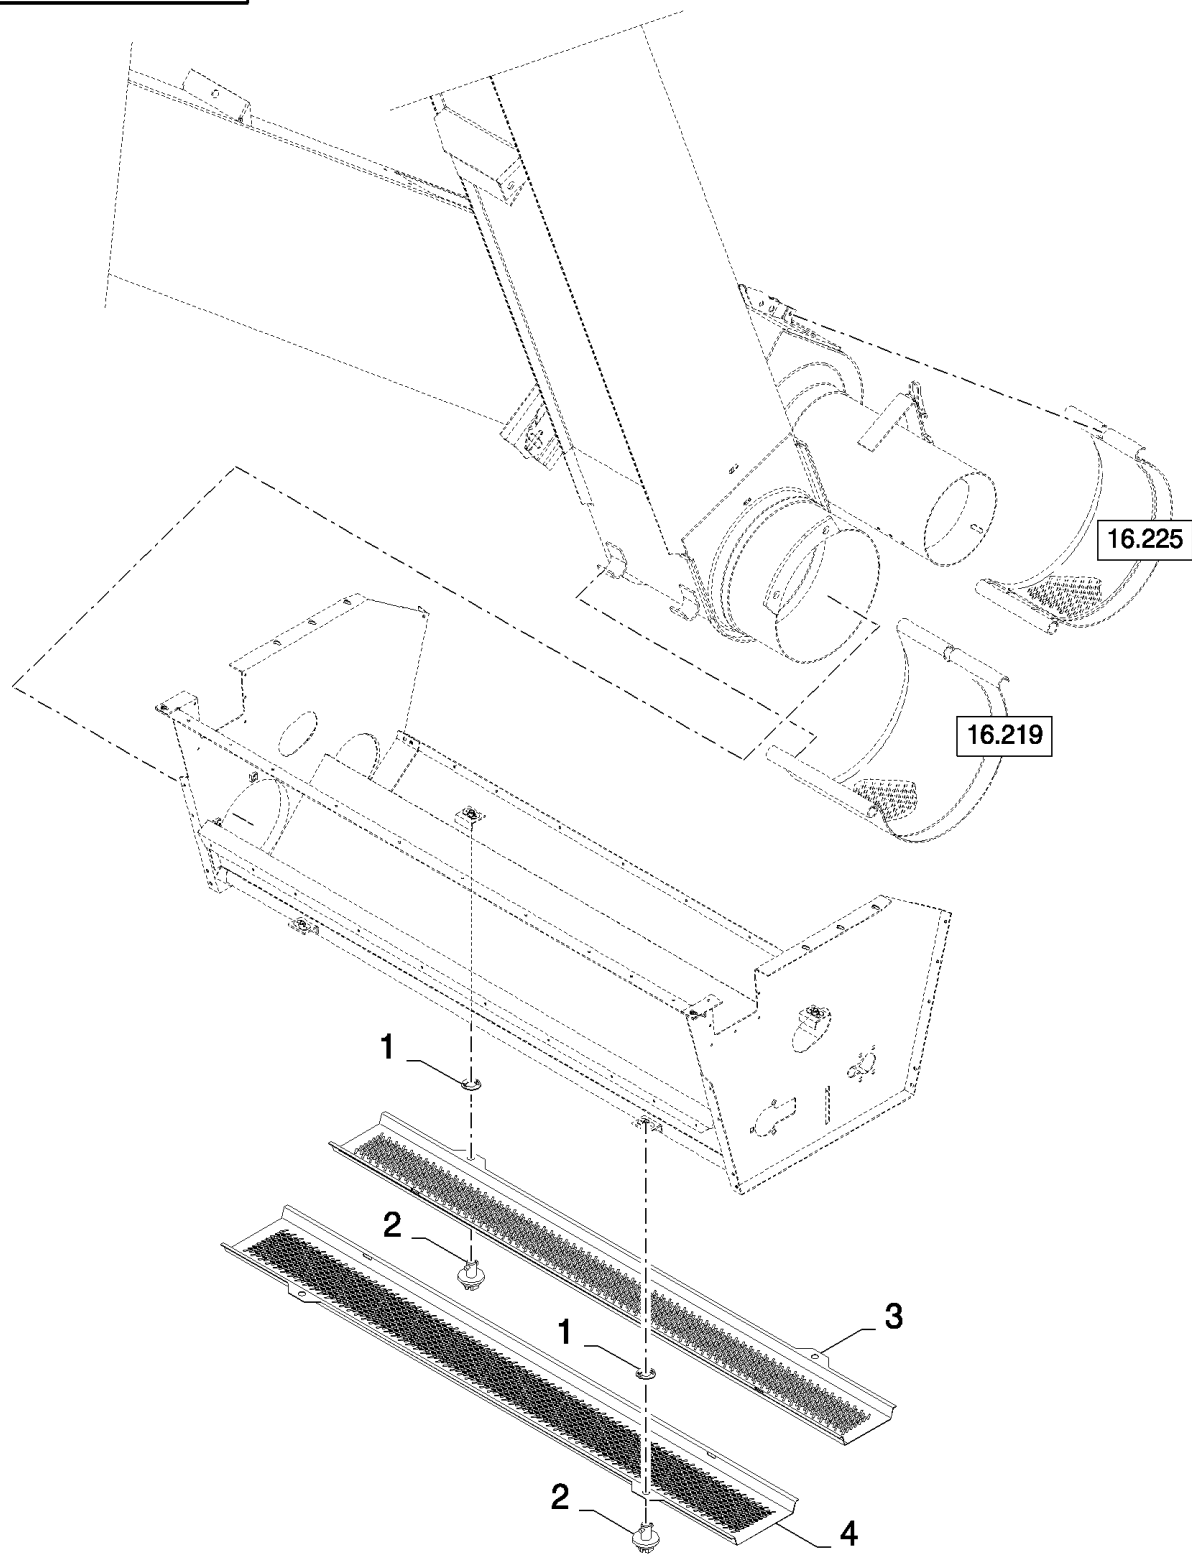

15.206(01) PERFORATED PLATE

15.206(01) PERFORATED PLATE

сылка	Номер детали	Кол-во	Описание
1	9514605	4	RING, LOCKING,
2	9514603	4	LOCK,
3	84982659	1	GUARD,
4	84982657	1	GUARD,