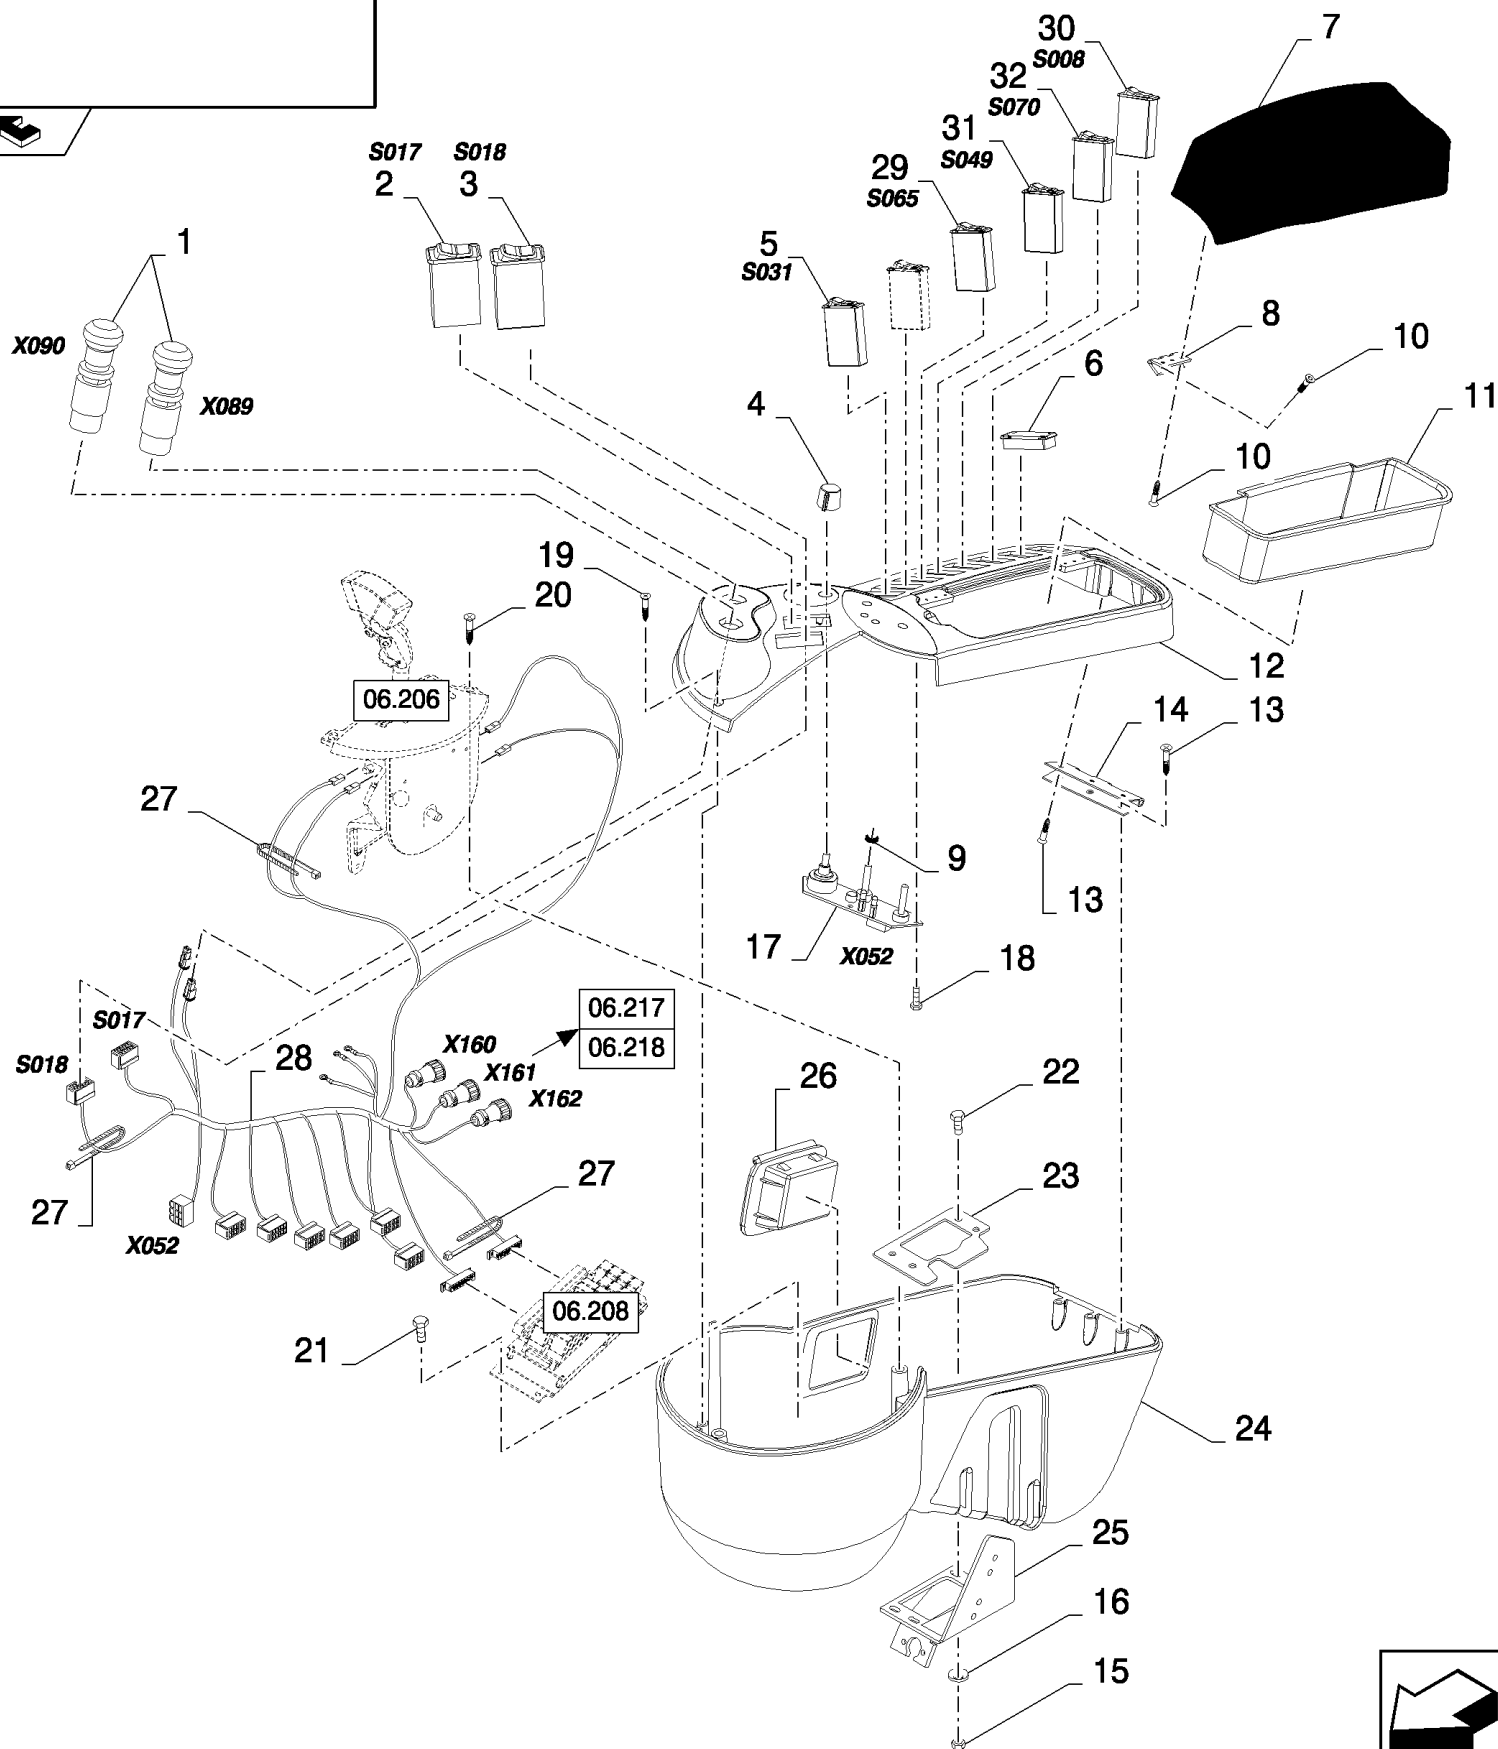

06.207(01) RIGHT HAND CONSOLE

06.207(01) RIGHT HAND CONSOLE

сылка	Номер детали	Кол-во	Описание
1	82014977	2	SWITCH, M8x25
2	84320658	1	SWITCH, DRUM VARIATOR
3	84320659	1	SWITCH, FAN VARIATOR
4	9819758	3	KNOB,
5	84320654	1	SWITCH, SAFETY ON THE ROAD
6	84807276	7	COVER,
7	84320427	1	ARMREST,
8	84441102	2	HINGE,
9	335315	4	GROMMET,
10	84441761	12	SCREW,
11	84320426	1	BOX,
12	84320422	1	HOUSING,
13	9835804	6	SCREW,
14	84441100	1	HINGE,
15	9706690	4	NUT, M8, CI 8,
16	322358	4	WASHER, SPRING, Belleville, M8,
17	84077817	1	BOARD, PRINTED CIRCUIT,
18	385683	3	BOLT, Hex, M4 x 10, 8.8, Full Thd,
19	412477	2	SCREW, Cross Oval Hd, M4 x 25, M4x25
20	300580	2	SCREW, Hex Flat Hd, M6 x 16, 4.8, M6x16
21	86508568	4	BOLT, Hex, M6 x 16, 8.8,
22	43127	4	BOLT, Hex, M8 x 25, 8.8,
23	84440905	1	PLATE,
24	84320423	1	HOUSING,
25	84443568	1	SUPPORT,
26	89990474	1	ASH TRAY,
27	591182	4	BAND,
28	87370098	1	HARNESS, WIRE,
29	84320660	1	SWITCH, REEL SYN, SEE FIGURE 06.576
30	84806859	1	SWITCH, 4 WHEEL DRIVE
31	84320655	1	SWITCH, SPREADPLATES
32	84400442	1	SWITCH, VERTICAL KNIFE