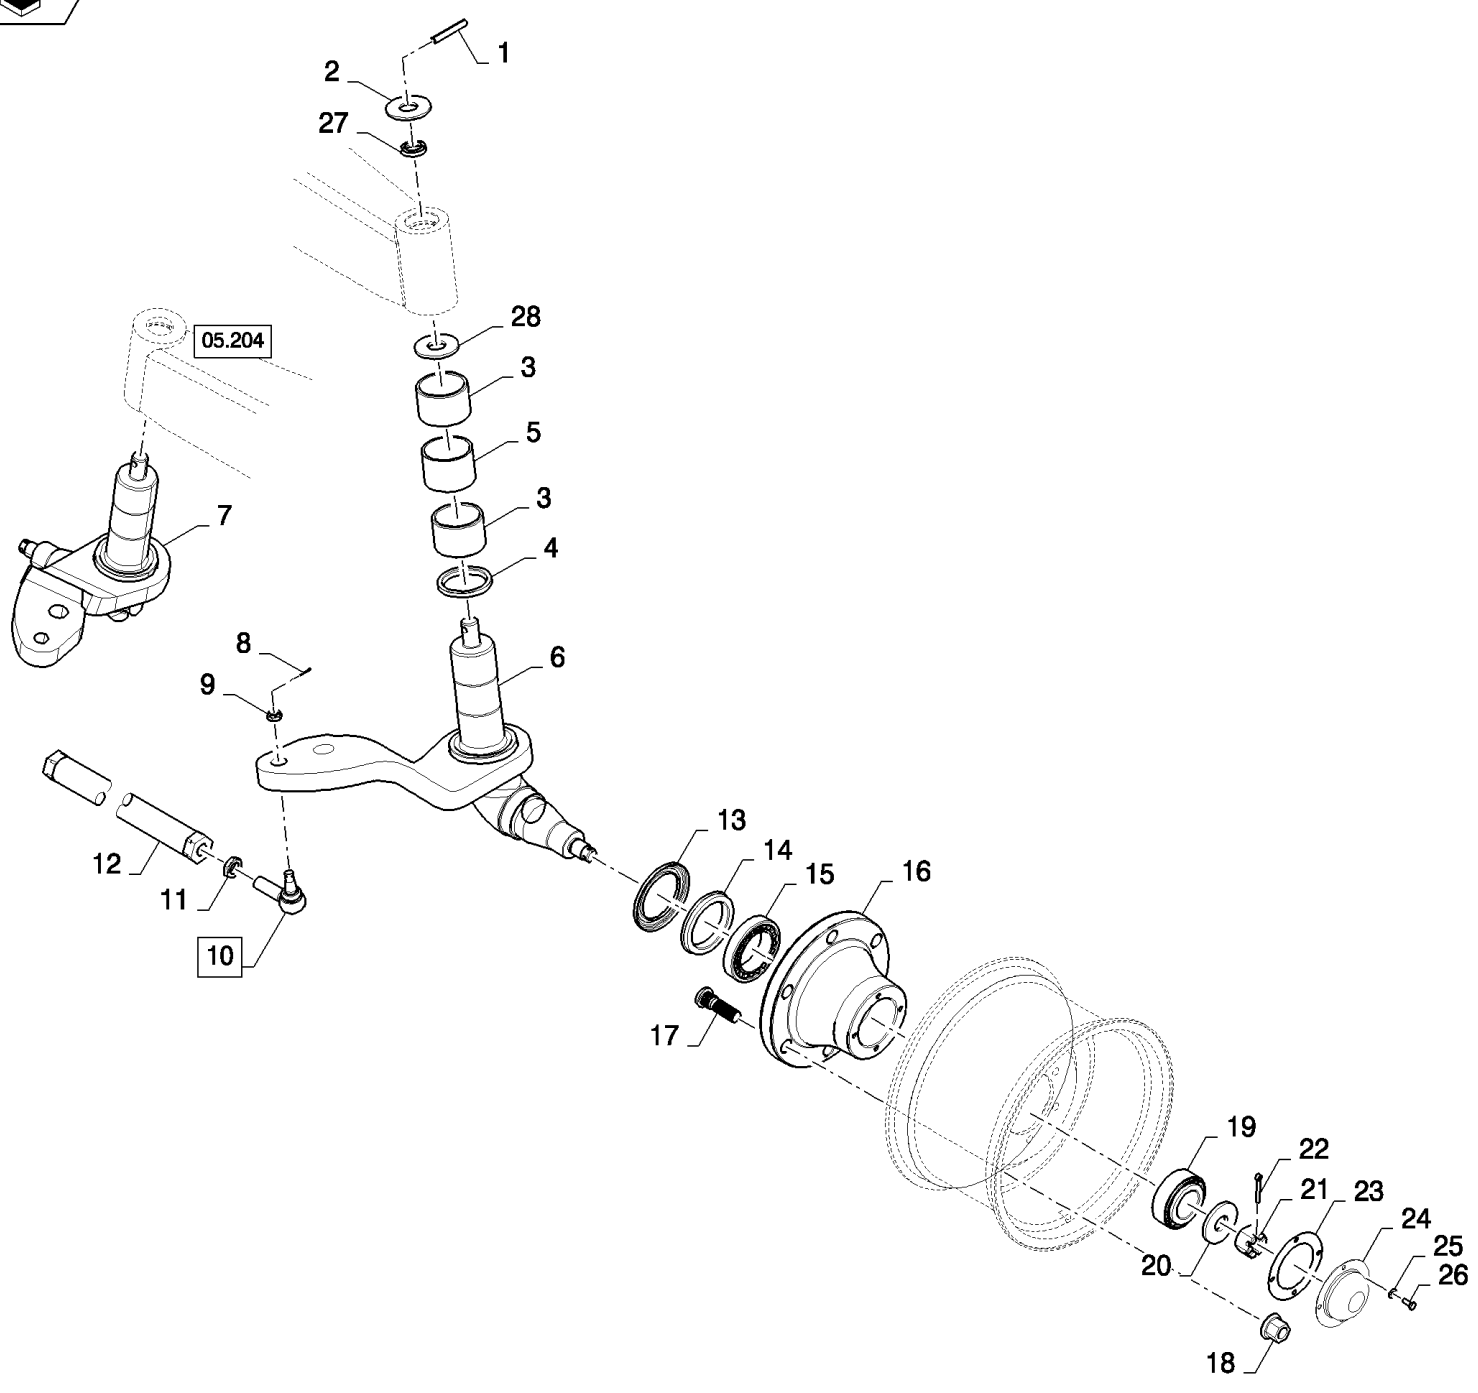

05.205(01) AXLE, FIXED

CS6090 COMBINE (9/06-) - Rear Axle

05.205(01) AXLE, FIXED

сылка	Номер детали	Кол-во	Описание
1	412690	2	PIN, LOCK, M10 x 65, Slotted,
2	87375314	2	WASHER,
3	87371944	4	BUSHING,
4	87373655	2	SEAL PROTECTION,
5	87371948	2	INSERT,
6	87373142	1	SPINDLE, LH
7	87373145	1	SPINDLE, RH
8	NSS	2	NOT SERVICED SEPARATELY,
9	NSS	2	NOT SERVICED SEPARATELY,
10	84607015	2	BALL JOINT, (8,9)
11	100034	2	NUT, M30 x 1.5, CI 8,
12	84981001	1	ROD,
13	87373653	2	CUP, COVER,
14	87373656	2	SEAL PROTECTION,
15	750347	2	BEARING, ROLLER, TAPERED,
16	87373185	2	HUB,
17	418817	12	BOLT,
18	748960	12	NUT, M18x1.5
19	9832269	2	BEARING ASSY,
20	87520657	2	WASHER, 25MM
21	309090	2	NUT, SLOTTED, M24 x 1.5, CI 8, M24x1.5
22	130011	2	PIN, SPLIT (COTTER), M5 x 40,
23	743583	2	GASKET,
24	743581	2	COVER,
25	322357	8	WASHER, SPRING, Belleville, M6,
26	86508568	8	BOLT, Hex, M6 x 16, 8.8,
27	84801314	2	SEAL PROTECTION,
28	87371946	2	DISC,