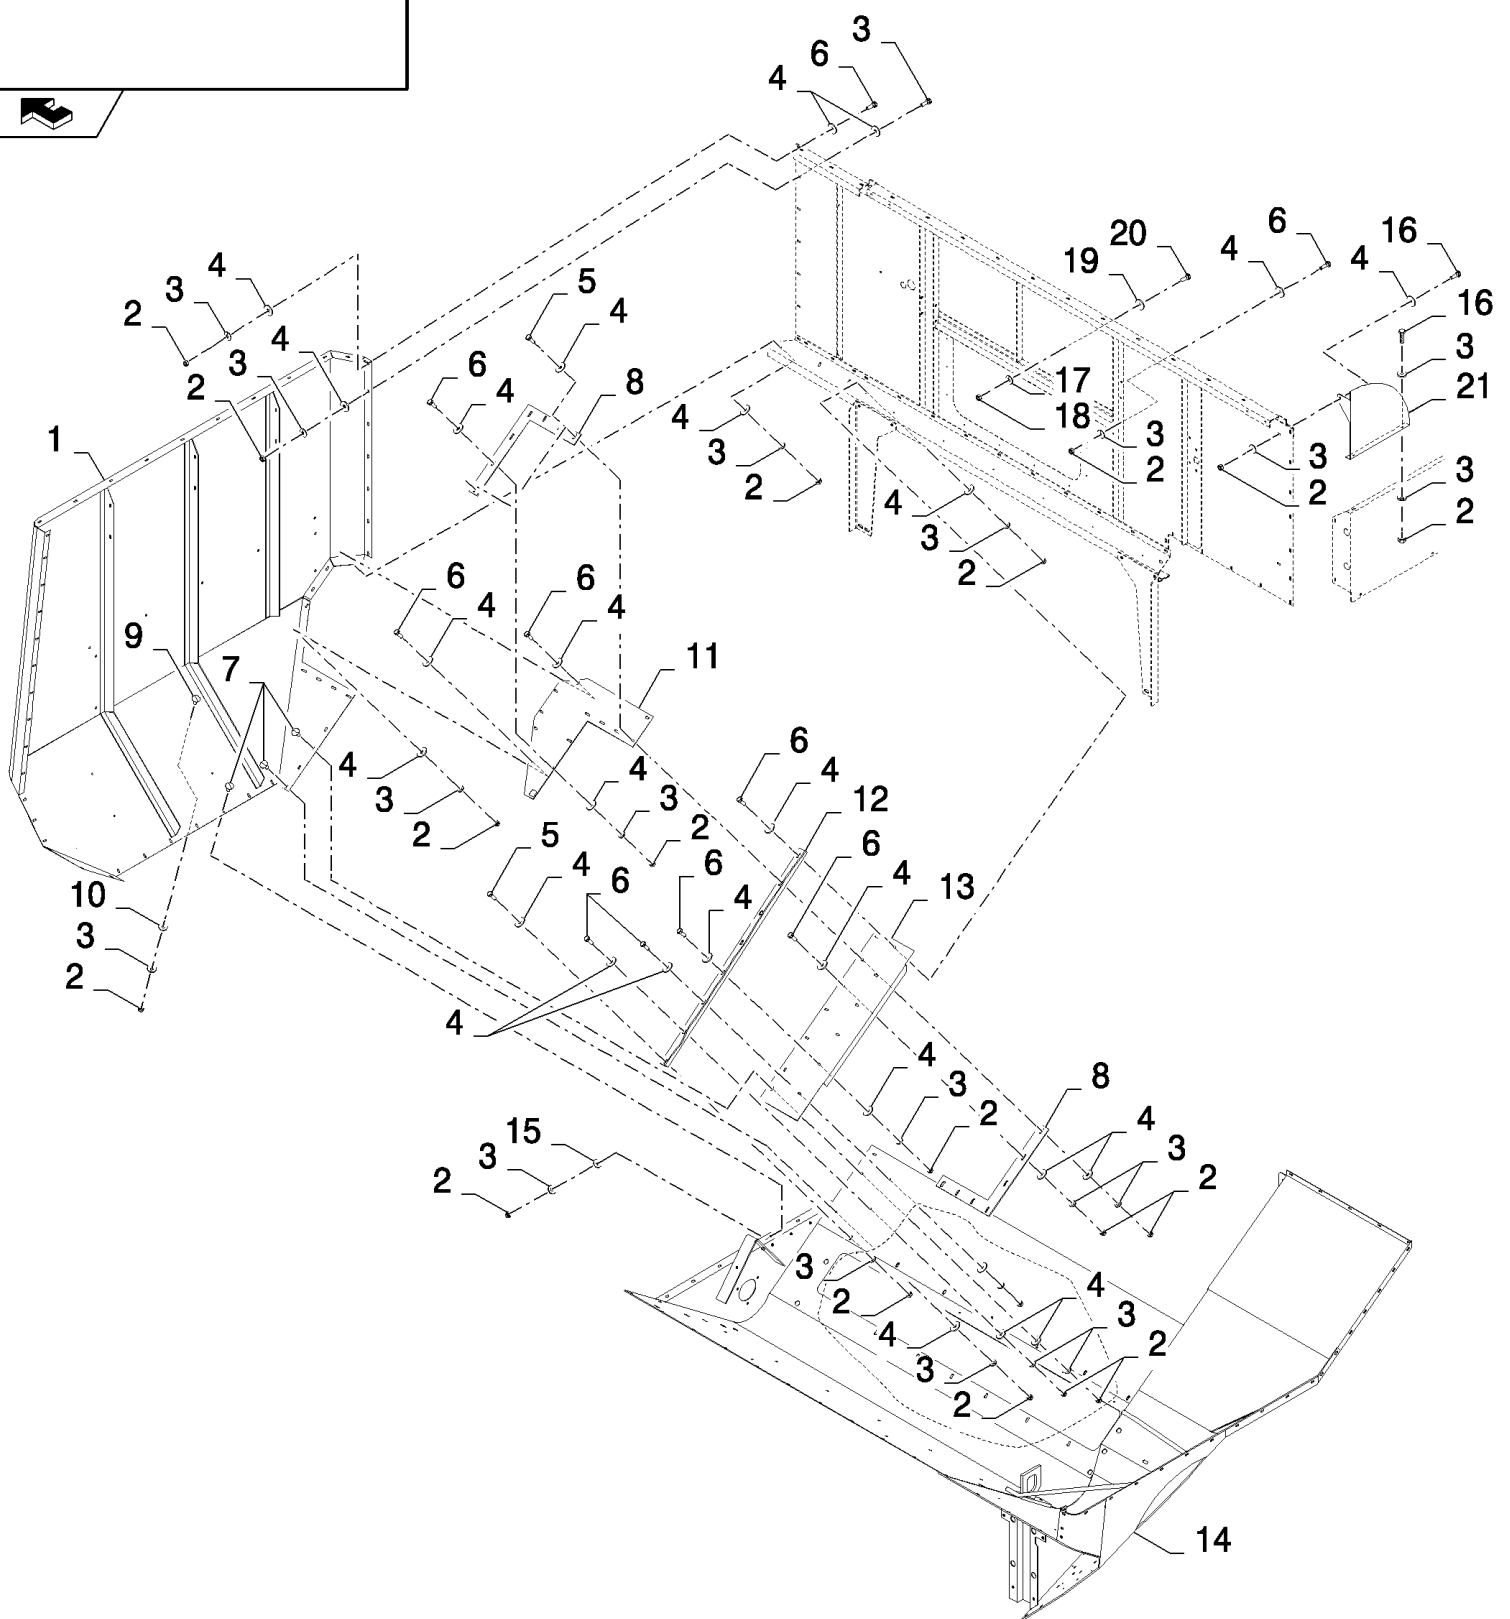

16.217(01) GRAINTANK

16.217(01) GRAINTANK

сылка	Номер детали	Кол-во	Описание
1	87379905	1	PANEL, SIDE, RH
2	9706755	47	NUT, M6, CI 8, , BSN C563
2	9706755	44	NUT, M6, CI 8, , ASN D564
3	412649	51	WASHER, SPRING, Belleville, M6, , BSN C563
3	412649	48	WASHER, SPRING, Belleville, M6, , ASN D564
4	140040	67	WASHER, M6 x 22 x 2,
5	86977786	3	BOLT, Hex, M6 x 25, 8.8,
6	120100	27	BOLT, Hex, M6 x 20, 8.8,
7	9706703	7	BOLT, CARRIAGE, Short NK, M6 x 20, CI8.8, Full Thd,
8	84449357	2	PLATE,
9	86512441	2	BOLT, CARRIAGE, Short NK, M6 x 30, CI8.8, Full Thd,
10	140016	2	WASHER, M8 x 16 x 1.6,
11	84449389	1	PLATE,
12	84980251	1	REINFORCEMENT,
13	84980810	1	PLATE,
14	87366542	1	GRAIN TANK,
15	140041	3	WASHER, M8 x 28 x 3,
16	86508568	8	BOLT, Hex, M6 x 16, 8.8,
17	9706690	3	NUT, M8, CI 8,
18	322358	3	WASHER, SPRING, Belleville, M8,
19	86511315	3	WASHER, M8 x 16 x 1.6,
20	120104	3	BOLT, Hex, M8 x 20, 8.8,
21	87356901	1	PLATE, SIDE,