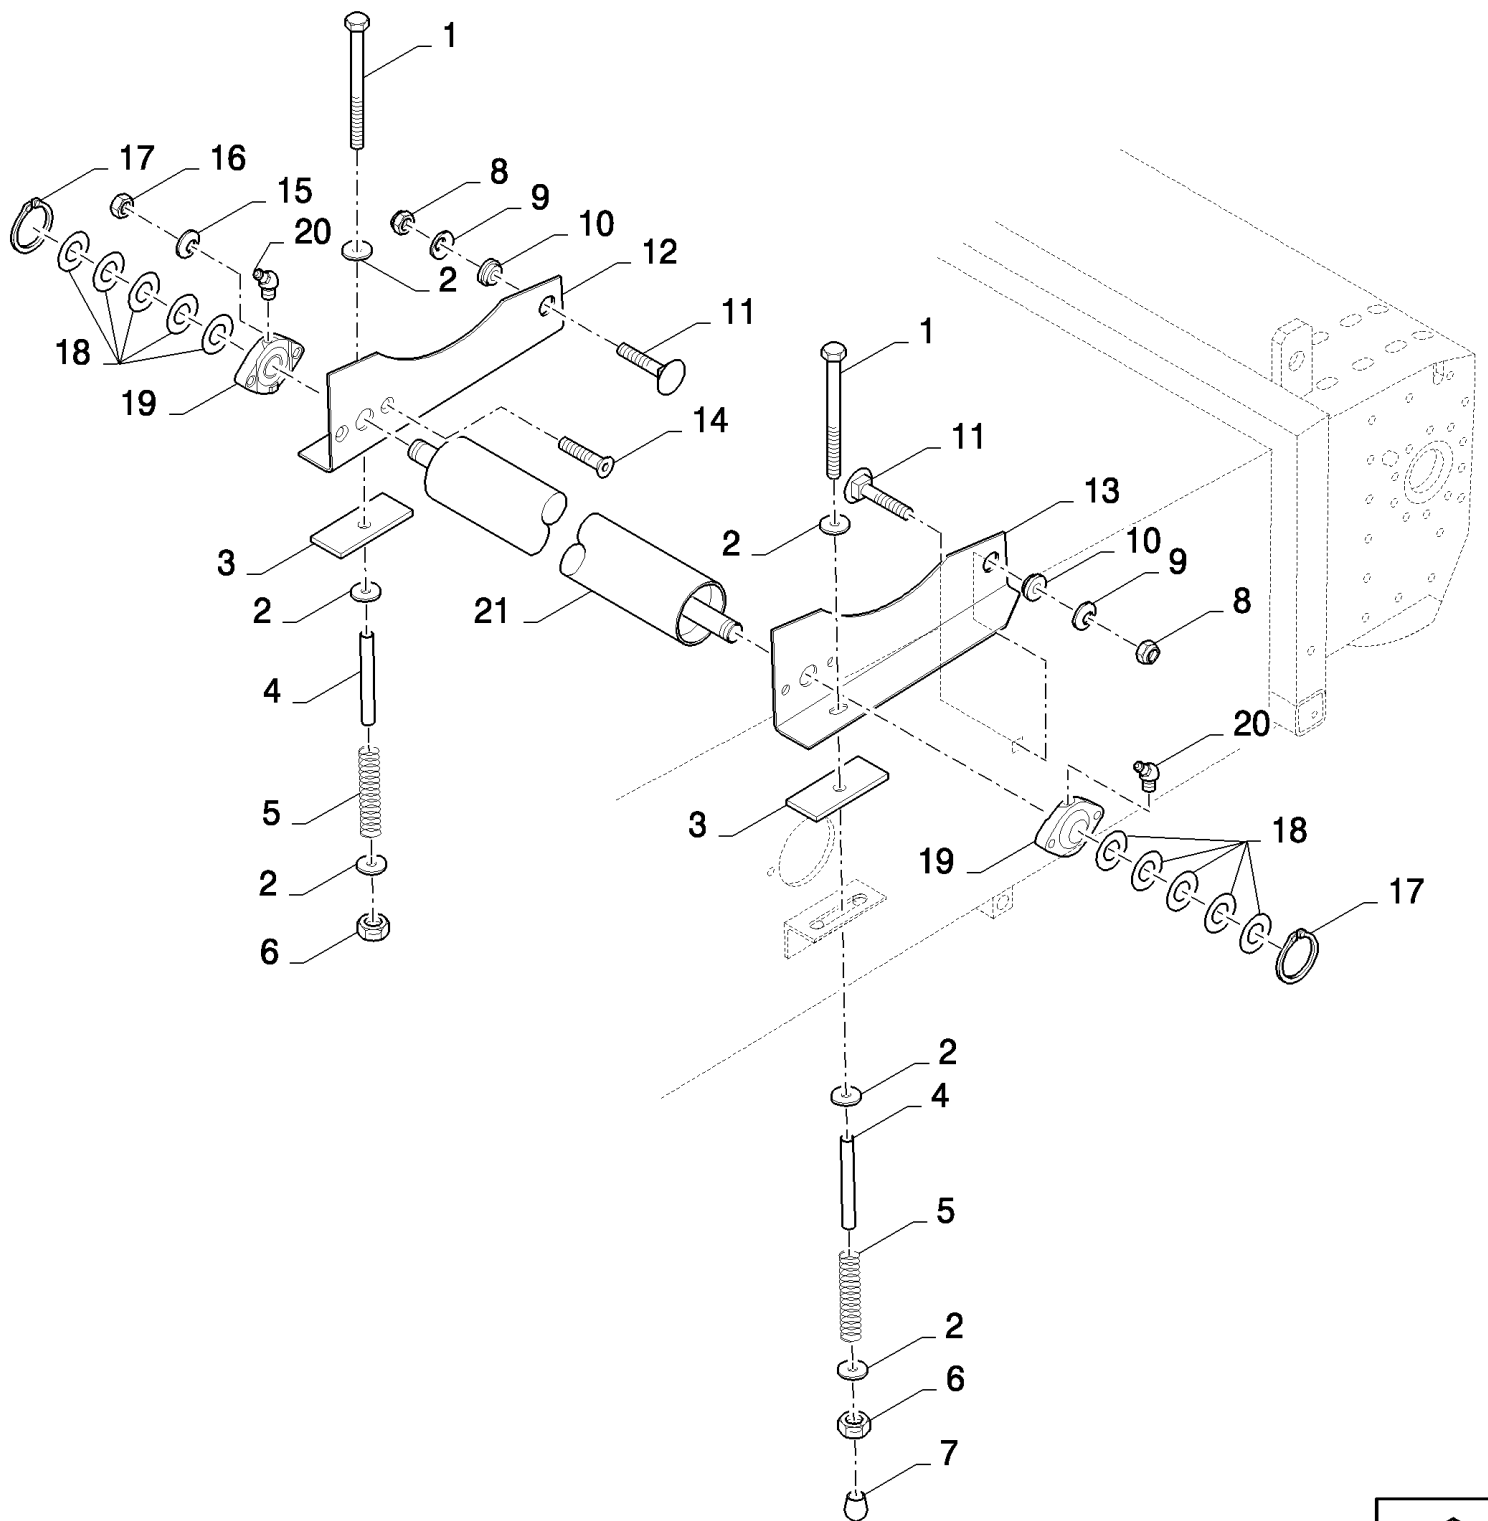

18.84101010(01) INTERMEDIATE ROLL

18.84101010(01) INTERMEDIATE ROLL

сылка	Номер детали	Кол-во	Описание
	84101010		DIA KIT, HARVESTER,
1	412579	2	BOLT, Hex, M10 x 230, 8.8, M10x230
2	9832748	6	WASHER, 11MM
3	9500474	2	PAD, RUBBER,
4	84334391	2	TUBE,
5	354085	2	SPRING,
6	412141	2	NUT, LOCK, M10 x 1.5, CI 8,
7	84005018	1	PLUG,
8	100038	2	NUT, LOCK, M12 x 1.75, CI 8,
9	140046	2	WASHER, SPRING, Belleville, M12,
10	9500475	2	BUSHING,
11	120044	2	BOLT, CARRIAGE, Short NK, M12 x 30, CI8.8, Full Thd,
12	84039236	1	SUPPORT, RH
13	84039235	1	SUPPORT, LH
14	412466	4	SCREW, Hex Soc Flat Hd, M10 x 35, 8.8, M10x40
15	140045	4	WASHER, SPRING, Belleville, M10,
16	100016	4	NUT, M10, CI 8,
17	370002	2	RING, SNAP, M25, Ext,
18	140229	10	WASHER, 26MM
19	9514667	2	BEARING ASSY,
20	84814929	2	NIPPLE, LUBE,
21	84071544	1	ROLLER, CONVEYOR,
	84334829	2	DECAL,
	86503661	0.01	GREASE
	80400972	0.01	GREASE
	89504635	0.01	LOCTITE