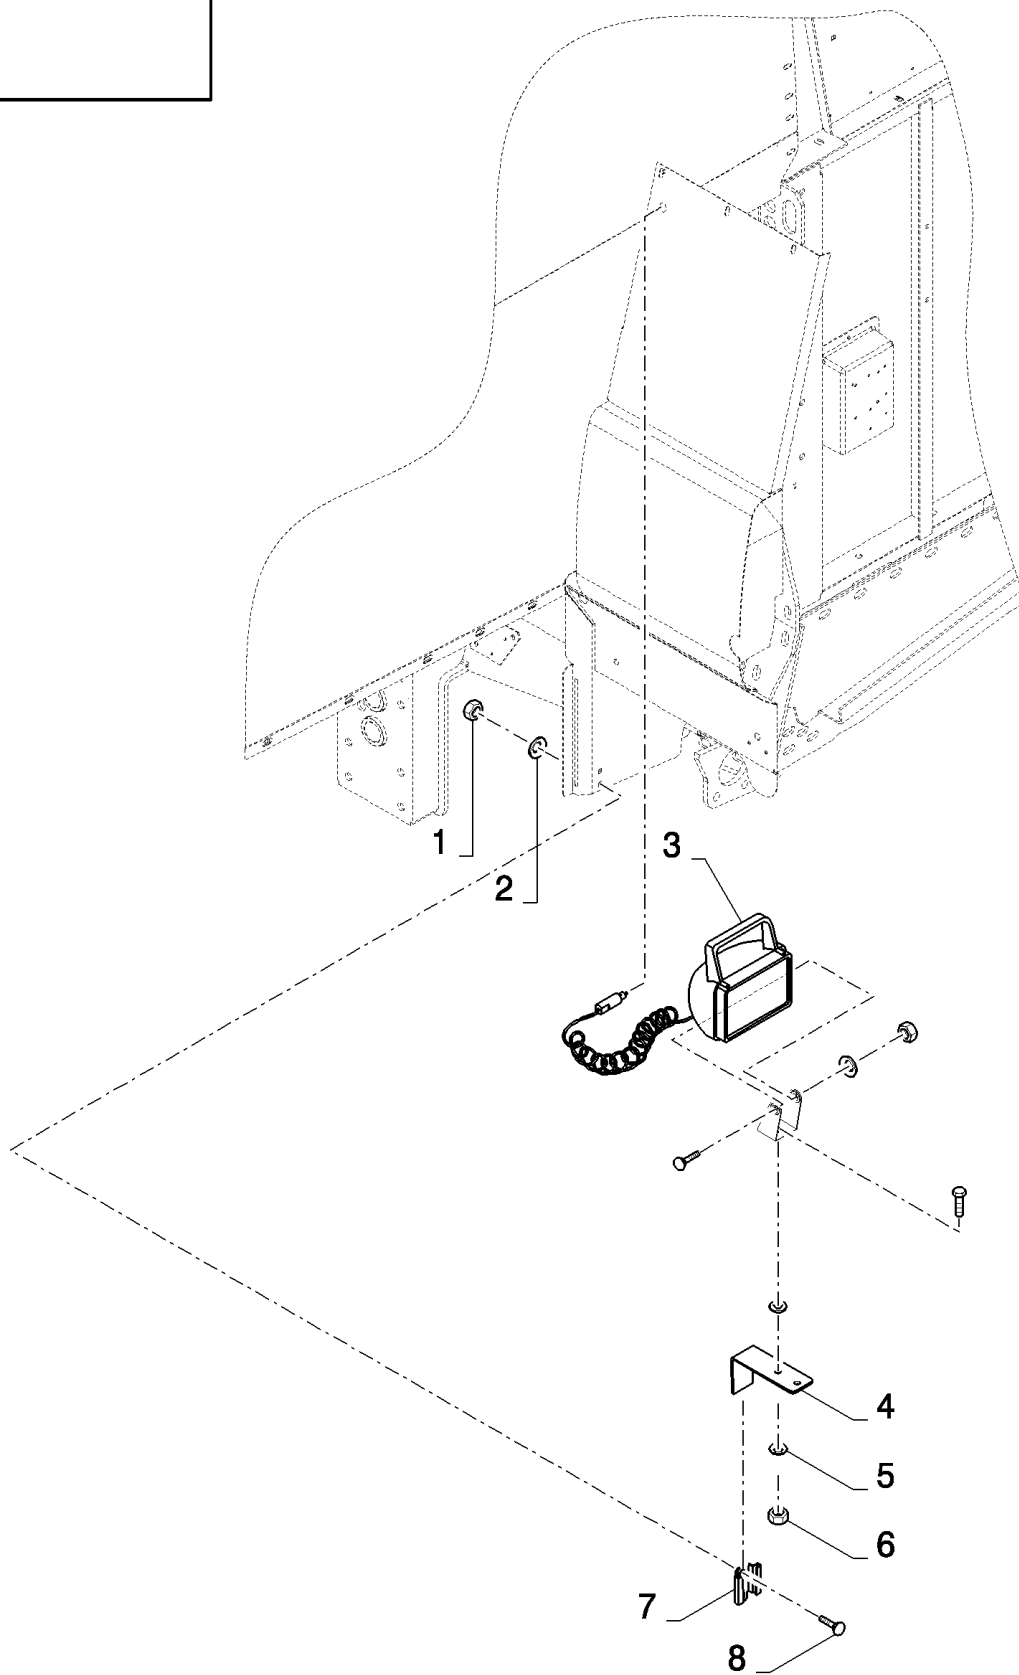

сылка	Номер детали	Кол-во	Описание
	84085884		DIA KIT, HARVESTER,
1	9706690	4	NUT, M8, CI 8,
2	322358	4	WASHER, SPRING, Belleville, M8,
3	84004176	1	LAMP, WORK,
4	9813909	1	SUPPORT,
5	140045	1	WASHER, SPRING, Belleville, M10,
6	100016	1	NUT, M10, CI 8,
7	9837606	2	CLIP,
8	86619060	4	BOLT, CARRIAGE, Short NK, M8 x 16, CI8.8, Full Thd,