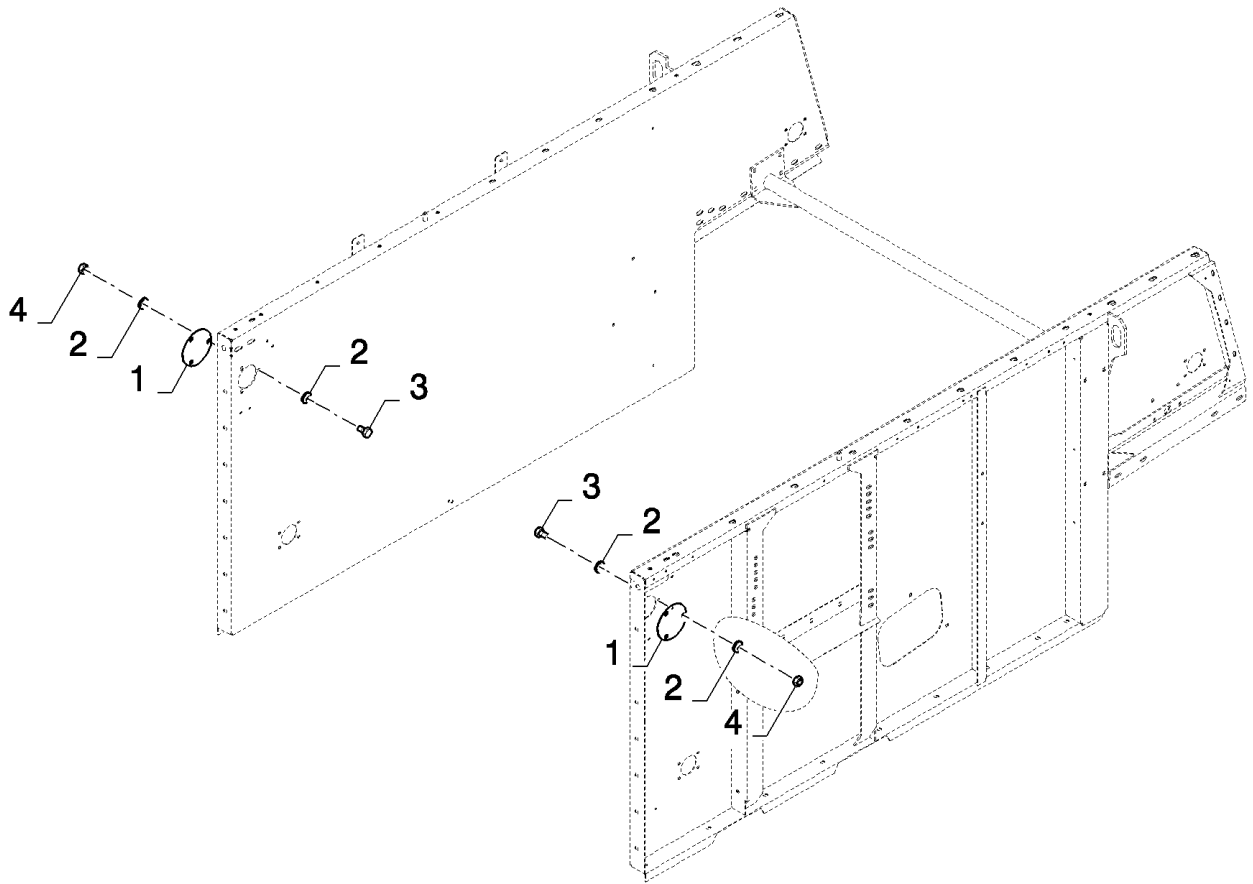

14.226(01) ADDITIONAL PARTS WITHOUT STRAWFLOW BEATER

14.226(01) ADDITIONAL PARTS WITHOUT STRAWFLOW BEATER

сылка	Номер детали	Кол-во	Описание
1	87516422	2	PLATE, COVER,
2	322358	12	WASHER, SPRING, Belleville, M8,
3	120103	6	BOLT, Hex, M8 x 16, 8.8,
4	9706690	6	NUT, M8, CI 8,