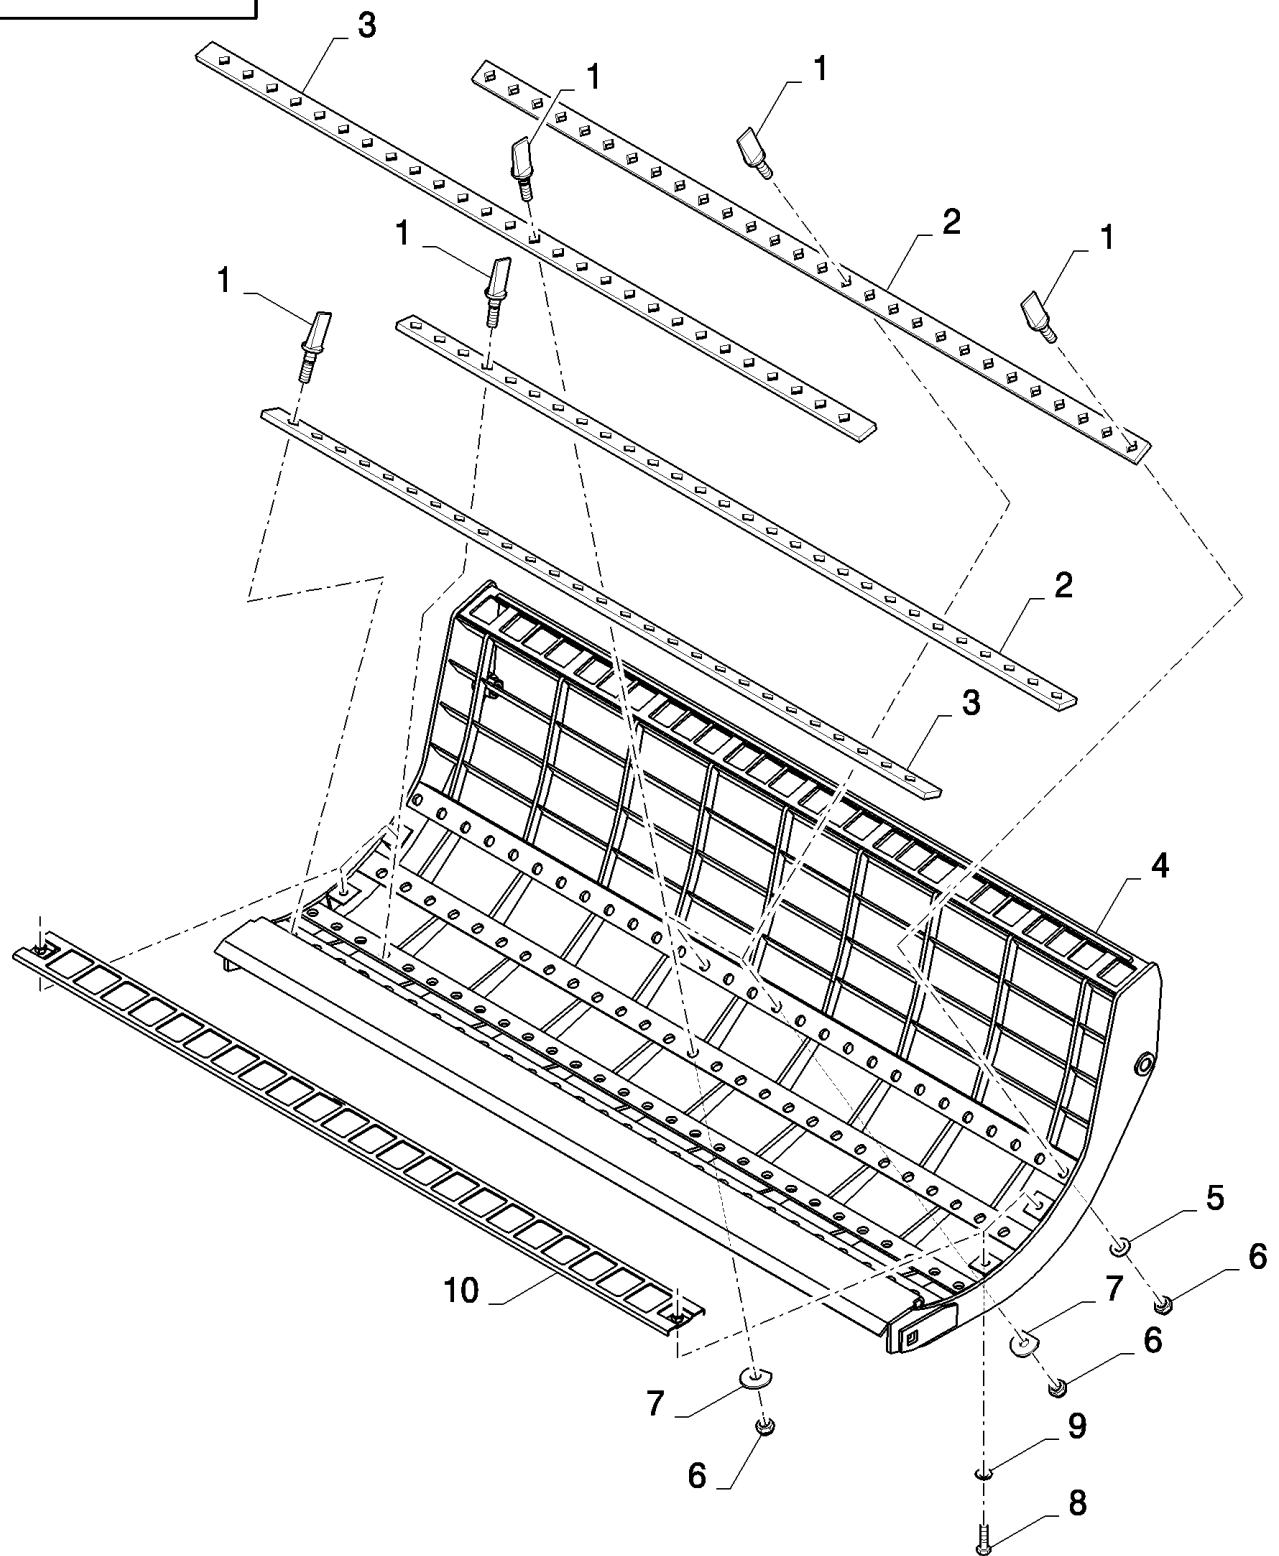

CS6090 COMBINE (9/06-) - Threshing

14.221(01) SPIKE TOOTH CONCAVE 56

сылка	Номер детали	Кол-во	Описание
1	396935	81	TOOTH, RICE,
2	411298	2	PLATE, FIXING,
3	411304	2	PLATE, FIXING,
4	84437361	1	CONCAVE,
5	394631	78	WASHER, 17MM
6	86000441	81	NUT, LOCK, M16 x 2, CI 8,
7	333041	3	WASHER, 16.5MM
8	43138	4	BOLT, Hex, M10 x 20, 8.8, Full Thd,
9	140045	4	WASHER, SPRING, Belleville, M10,
10	84038642	2	GRILLE,