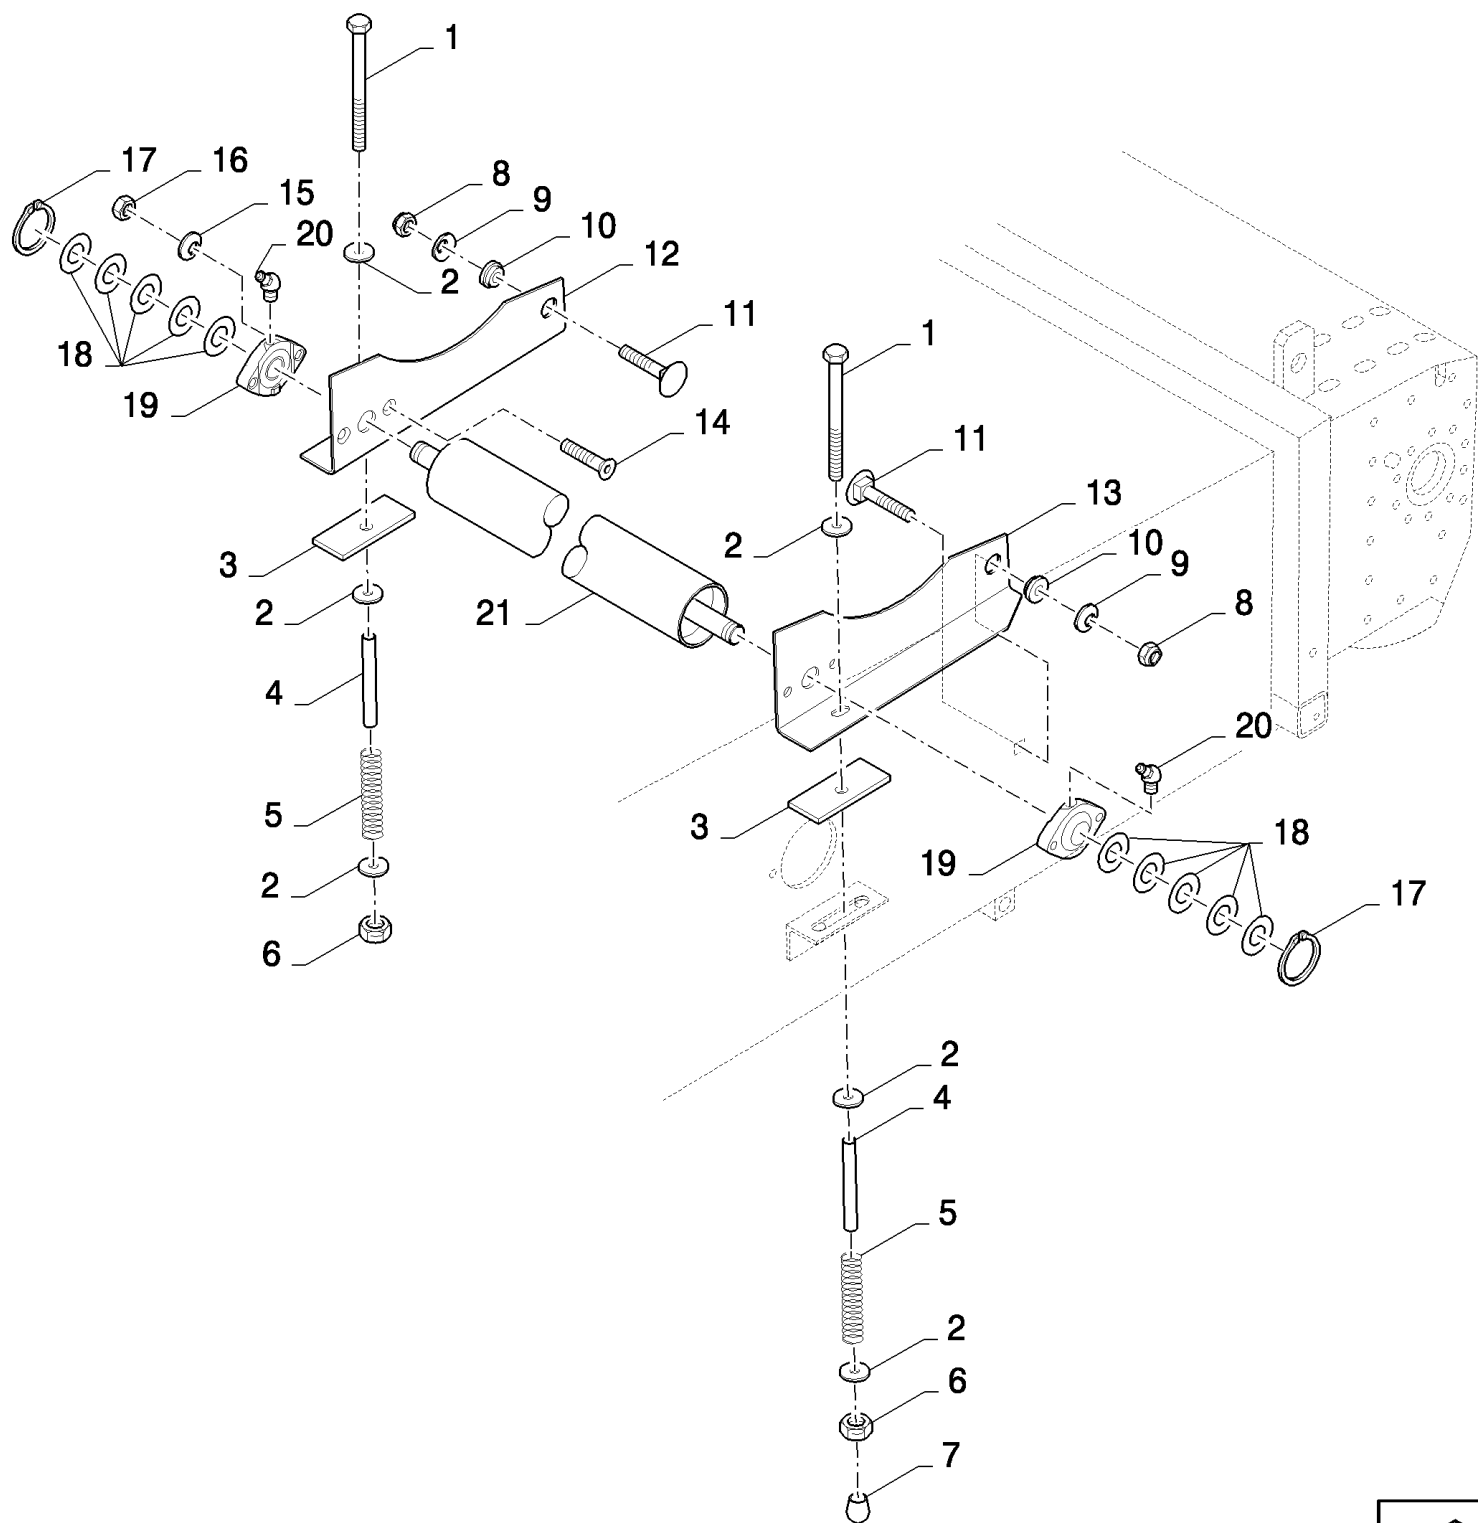

сылка	Номер детали	Кол-во	Описание
1	412579	2	BOLT, Hex, M10 x 230, 8.8, M10x230
2	9832748	6	WASHER, 11MM
3	9500474	2	PAD, RUBBER,
4	84334391	2	TUBE,
5	354085	2	SPRING,
6	412141	2	NUT, LOCK, M10 x 1.5, CI 8,
7	84005018	1	PLUG,
8	100038	2	NUT, LOCK, M12 x 1.75, CI 8,
9	140046	2	WASHER, SPRING, Belleville, M12,
10	9500475	2	BUSHING,
11	120044	2	BOLT, CARRIAGE, Short NK, M12 x 30, CI8.8, Full Thd,
12	84039236	1	SUPPORT, RH
13	84039235	1	SUPPORT, LH
14	412466	4	SCREW, Hex Soc Flat Hd, M10 x 35, 8.8, M10x40
15	140045	4	WASHER, SPRING, Belleville, M10,
16	100016	4	NUT, M10, CI 8,
17	370002	2	RING, SNAP, M25, Ext,
18	140229	10	WASHER, 26MM
19	9514667	2	BEARING ASSY,
20	84814929	2	NIPPLE, LUBE,
21	84071544	1	ROLLER, CONVEYOR,
	84334829	2	DECAL,
	86503661	0.01	GREASE
	400972	0.01	GREASE
	9504635	0.01	Loctite