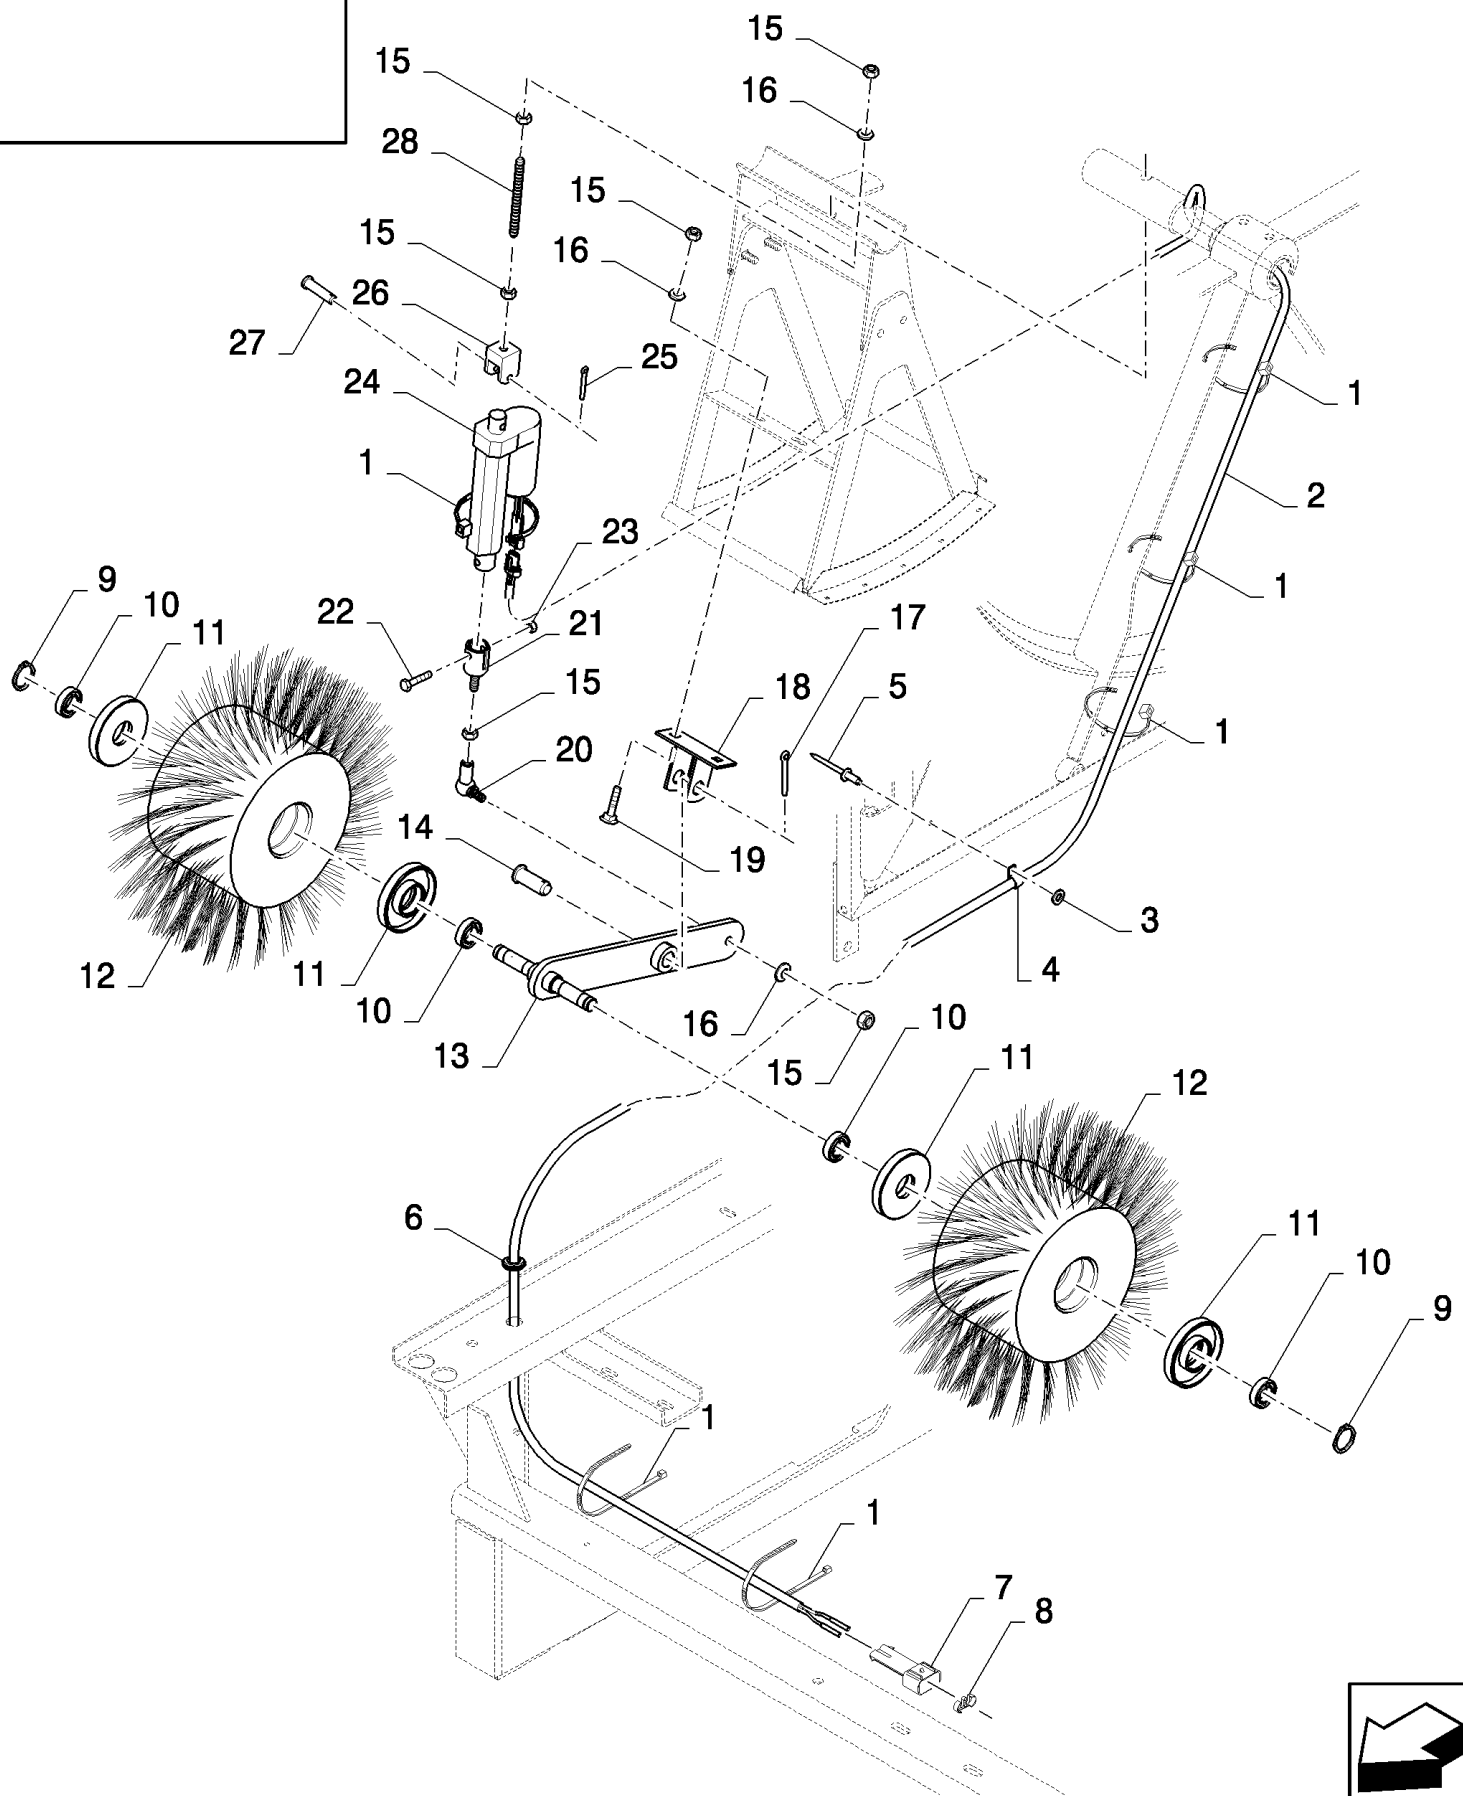

18.84079002(01) ROTARY DUST SCREEN BRUSH

18.84079002(01) ROTARY DUST SCREEN BRUSH

сылка	Номер детали	Кол-во	Описание
	84079002		ROTARY DUST SCREEN,
1	86566989	6	STRAP, CABLE,
2	84437301	1	HARNES, WIRE,
3	9824326	1	WASHER, M5, 5MM
4	9507807	1	CLAMP,
5	9512290	1	RIVET, Rivet
6	411809	1	GROMMET,
7	84074630	1	CONNECTOR, WIRE,
8	86500166	1	PLUG,
9	301615	2	RING, SNAP,
10	9815813	4	BEARING ASSY,
11	84437302	4	HOUSING, BEARING,
12	84449076	2	BRUSH,
13	84449090	1	LEVER,
14	84072127	1	PIN,
15	89706690	7	NUT, M8, CI 8,
16	322358	4	WASHER, SPRING, Belleville, M8,
17	130007	1	PIN, SPLIT (COTTER), M4 x 25,
18	84071754	1	SUPPORT,
19	86507486	2	BOLT, CARRIAGE, Short NK, M8 x 20, CI8.8, Full Thd,
20	412439	1	BALL JOINT,
21	84071712	1	CLEVIS,
22	86977789	1	BOLT, Hex, M6 x 35, 8.8,
23	353308	1	NUT, LOCK, M6 x 1, CI 8,
24	84440048	1	ACTUATOR,
25	86977785	1	PIN, SPLIT (COTTER), M1.6 x 20,
26	84026054	1	SUPPORT,
27	376876	1	PIN, CLEVIS, M6 x 30,
28	9850506	1	ROD,
	80400981	0.05	loctite