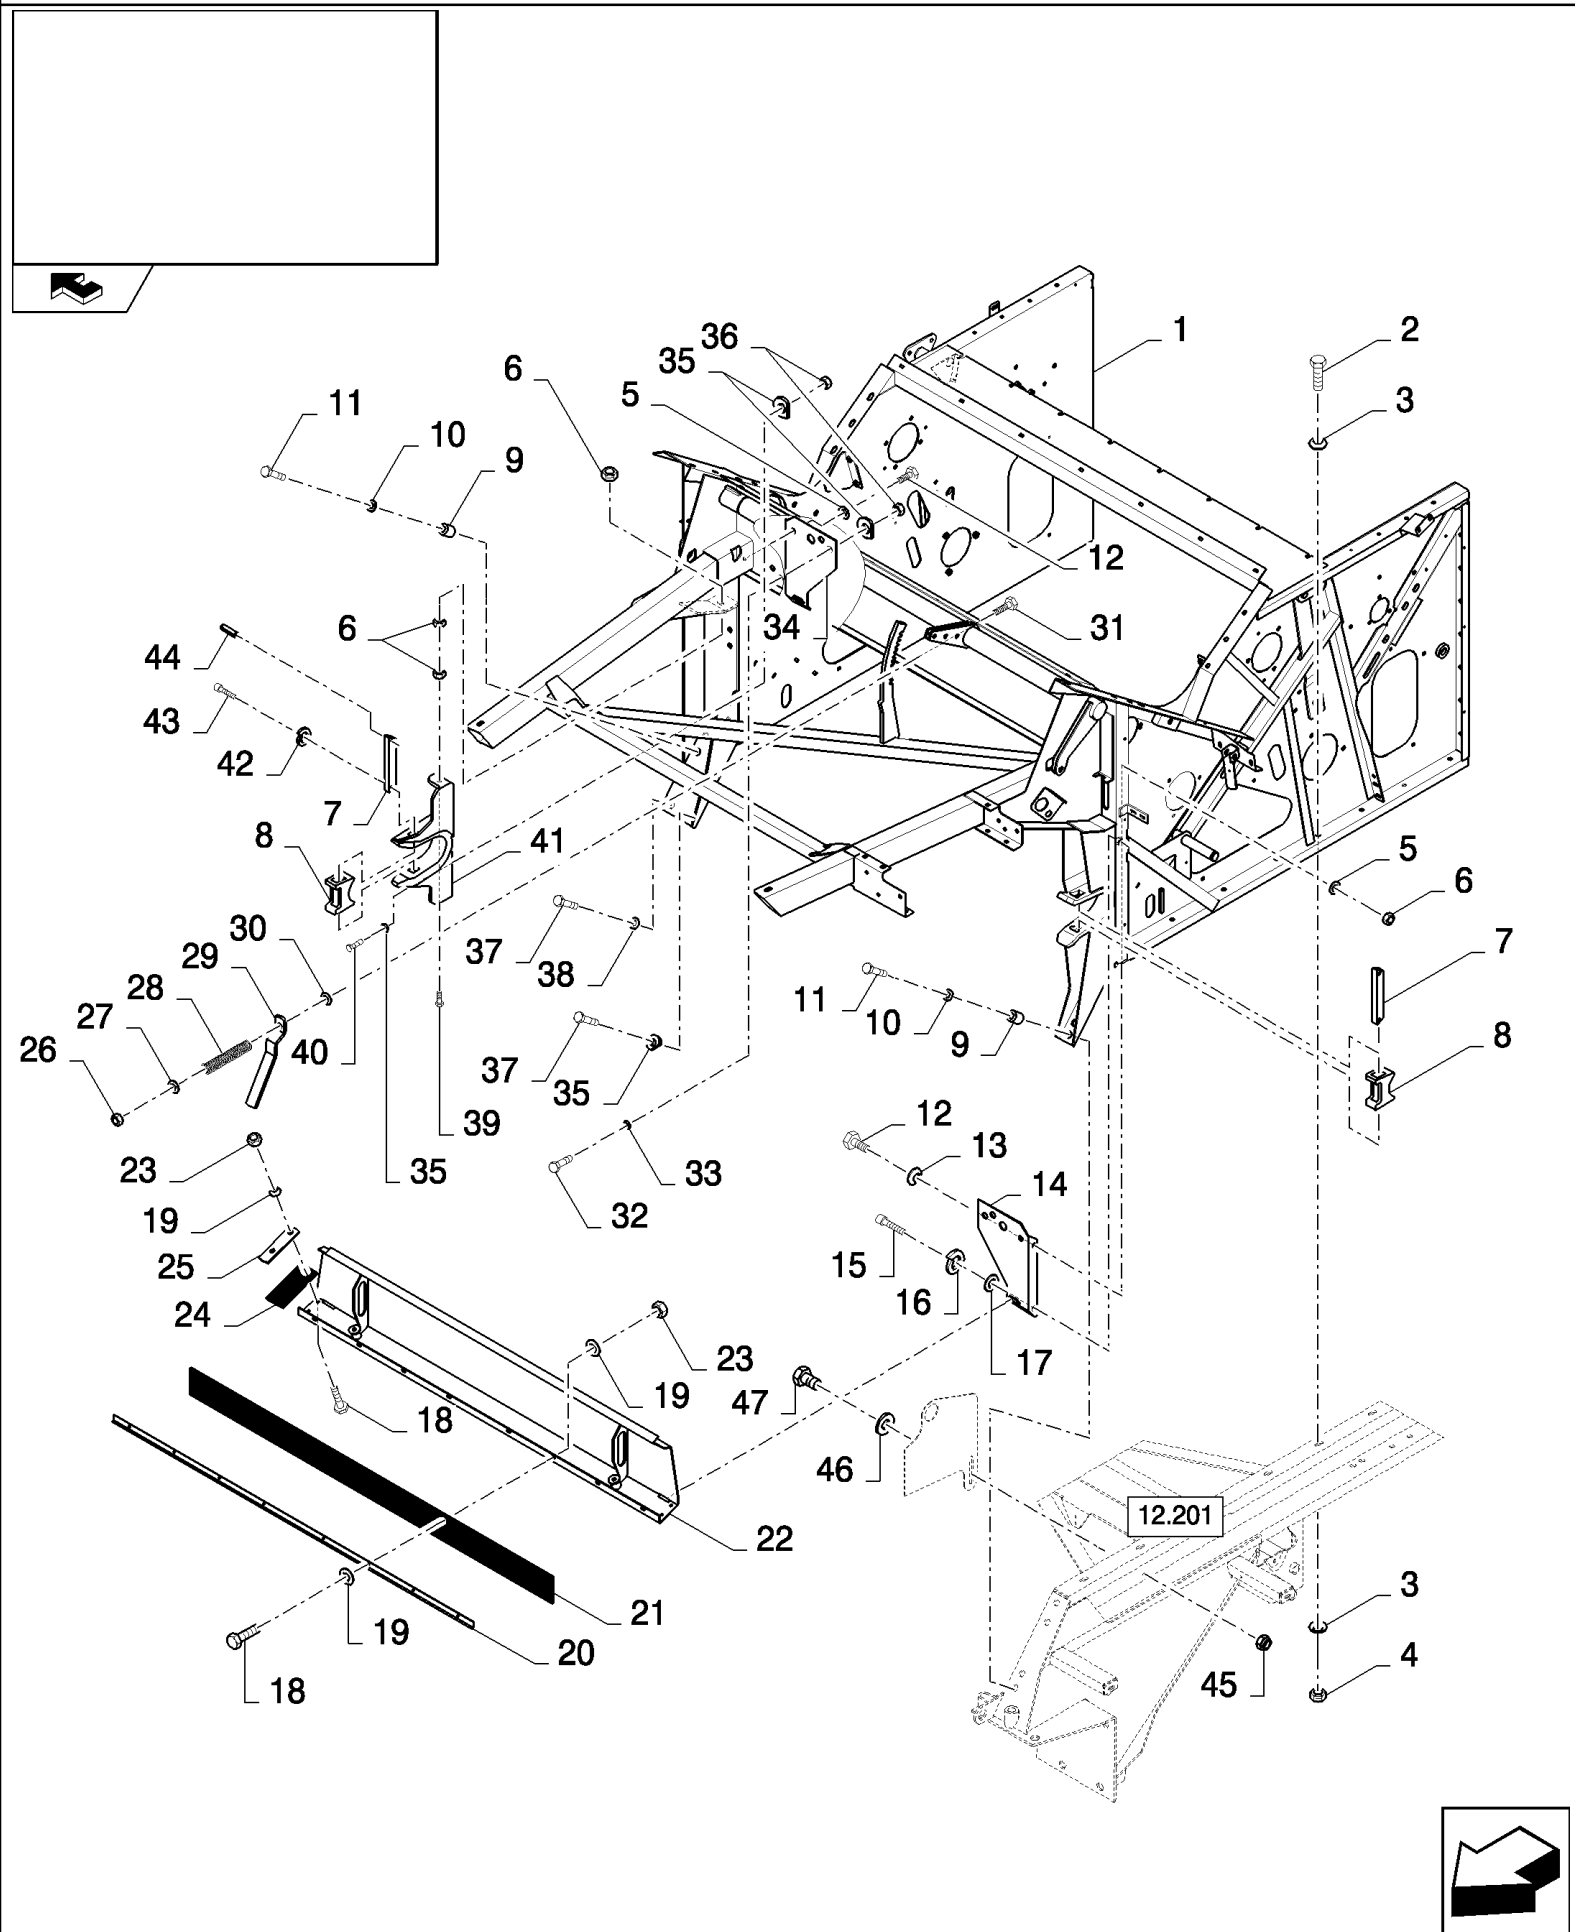

12.205(01) FRAME, THRESHING - WITH ROTARY SEPARATOR

12.205(01) FRAME, THRESHING - WITH ROTARY SEPARATOR

сылка	Номер детали	Кол-во	Описание
1	84076484	1	FRAME,
2	43140	12	BOLT, Hex, M10 x 30, 8.8, Full Thd,
3	140045	8	WASHER, SPRING, Belleville, M10,
4	100016	12	NUT, M10, CI 8,
5	140046	4	WASHER, SPRING, Belleville, M12,
6	9706685	5	NUT, M12, CI 8,
7	9509745	2	BRACKET,
8	84100382	2	CLAMP,
9	84073777	8	BUSHING,
10	394631	8	WASHER, 16MM
11	120093	8	BOLT, Hex, M16 x 80, 8.8,
12	9706687	4	BOLT, Hex, M12 x 30, 8.8,
13	140018	2	WASHER, M12 x 24 x 2.5,
14	84075281	1	PLATE, LH
15	86512143	2	SCREW, Hex Soc Hd, M12 x 70, 12.9, M12x70
16	412123	2	WASHER, LOCK, M12,
17	140084	2	WASHER, 12MM
18	120100	12	BOLT, Hex, M6 x 20, 8.8,
19	322357	22	WASHER, SPRING, Belleville, M6,
20	390374	1	PLATE, FIXING,
21	84818316	1	STRIP, RUBBER,
22	84075272	1	COVER,
23	353308	12	NUT, LOCK, M6 x 1, CI 8,
24	84075149	2	CANVAS,
25	84075180	2	PLATE, FIXING,
26	412141	3	NUT, LOCK, M10 x 1.5, CI 8,
27	378244	3	WASHER, M10,
28	539991	3	SPRING,
29	84434366	3	LEVER,
30	140042	3	WASHER, M10 x 34 x 3,
31	120073	3	BOLT, Hex, M10 x 80, 8.8,
32	43167	4	BOLT, Hex, M16 x 30, 8.8, Full Thd,
33	140048	4	WASHER, SPRING, Belleville, M16,
34	84075282	1	PLATE, RH
35	333041	13	WASHER, 16MM
36	100020	8	NUT, M16, CI 8,
37	43168	2	BOLT, Hex, M16 x 40, 8.8,
38	333040	1	WASHER, 16MM
39	120124	1	BOLT, Hex, M12 x 90, 8.8,
40	120090	4	BOLT, Hex, M16 x 50, 8.8,
41	84073329	1	SUPPORT,
42	80681	2	WASHER, LOCK, 5/16",
43	9706749	2	SCREW, Hex Soc Hd, M8 x 25, 12.9, M8x25
44	9512583	2	PIN, LOCK, M10 x 30, Slotted,
45	86629542	2	NUT, LOCK, M8 x 1.25, CI 8,