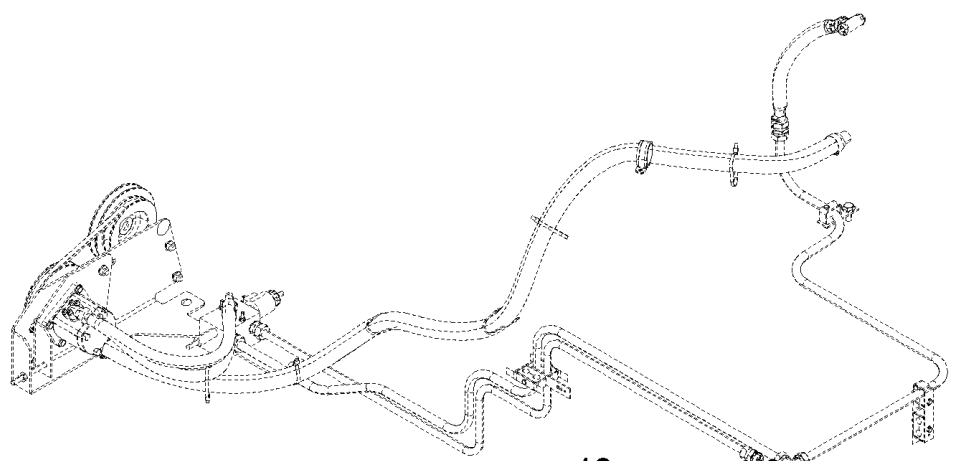

сылка	Номер детали	Кол-во	Описание
1	84814948	3	SUPPORT,
2	430356	6	CLAMP,
3	87389995	1	TUBE, HYD,
4	87364734	1	TUBE, HYD,
5	87389999	1	TUBE, HYD,
6	87389997	1	TUBE, HYD,
7	335174	1	CONNECTOR, HYD.,
8	87388987	1	BRACKET,
9	335173	1	CONNECTOR, HYD.,
10	84447753	1	BRACKET,
11	84437854	1	CONNECTOR, HYD.,
12	84435503	1	CONNECTOR, HYD., (24)
13	84435502	1	CONNECTOR, HYD., (24)
14	9513143	1	CONNECTOR, HYD.,
15	433007	4	CLAMP,
16	433100	2	SUPPORT,
17	120056	5	BOLT, Hex, M6 x 50, 8.8,
18	9706755	7	NUT, M6, CI 8,
19	86588450	5	WASHER, M6,
20	322357	2	WASHER, SPRING, Belleville, M6,
21	86977786	2	BOLT, Hex, M6 x 25, 8.8,
22	84433549	1	HOSE, FLEXIBLE,
23	84433494	1	HOSE, FLEXIBLE,
	760784	0.01	oil