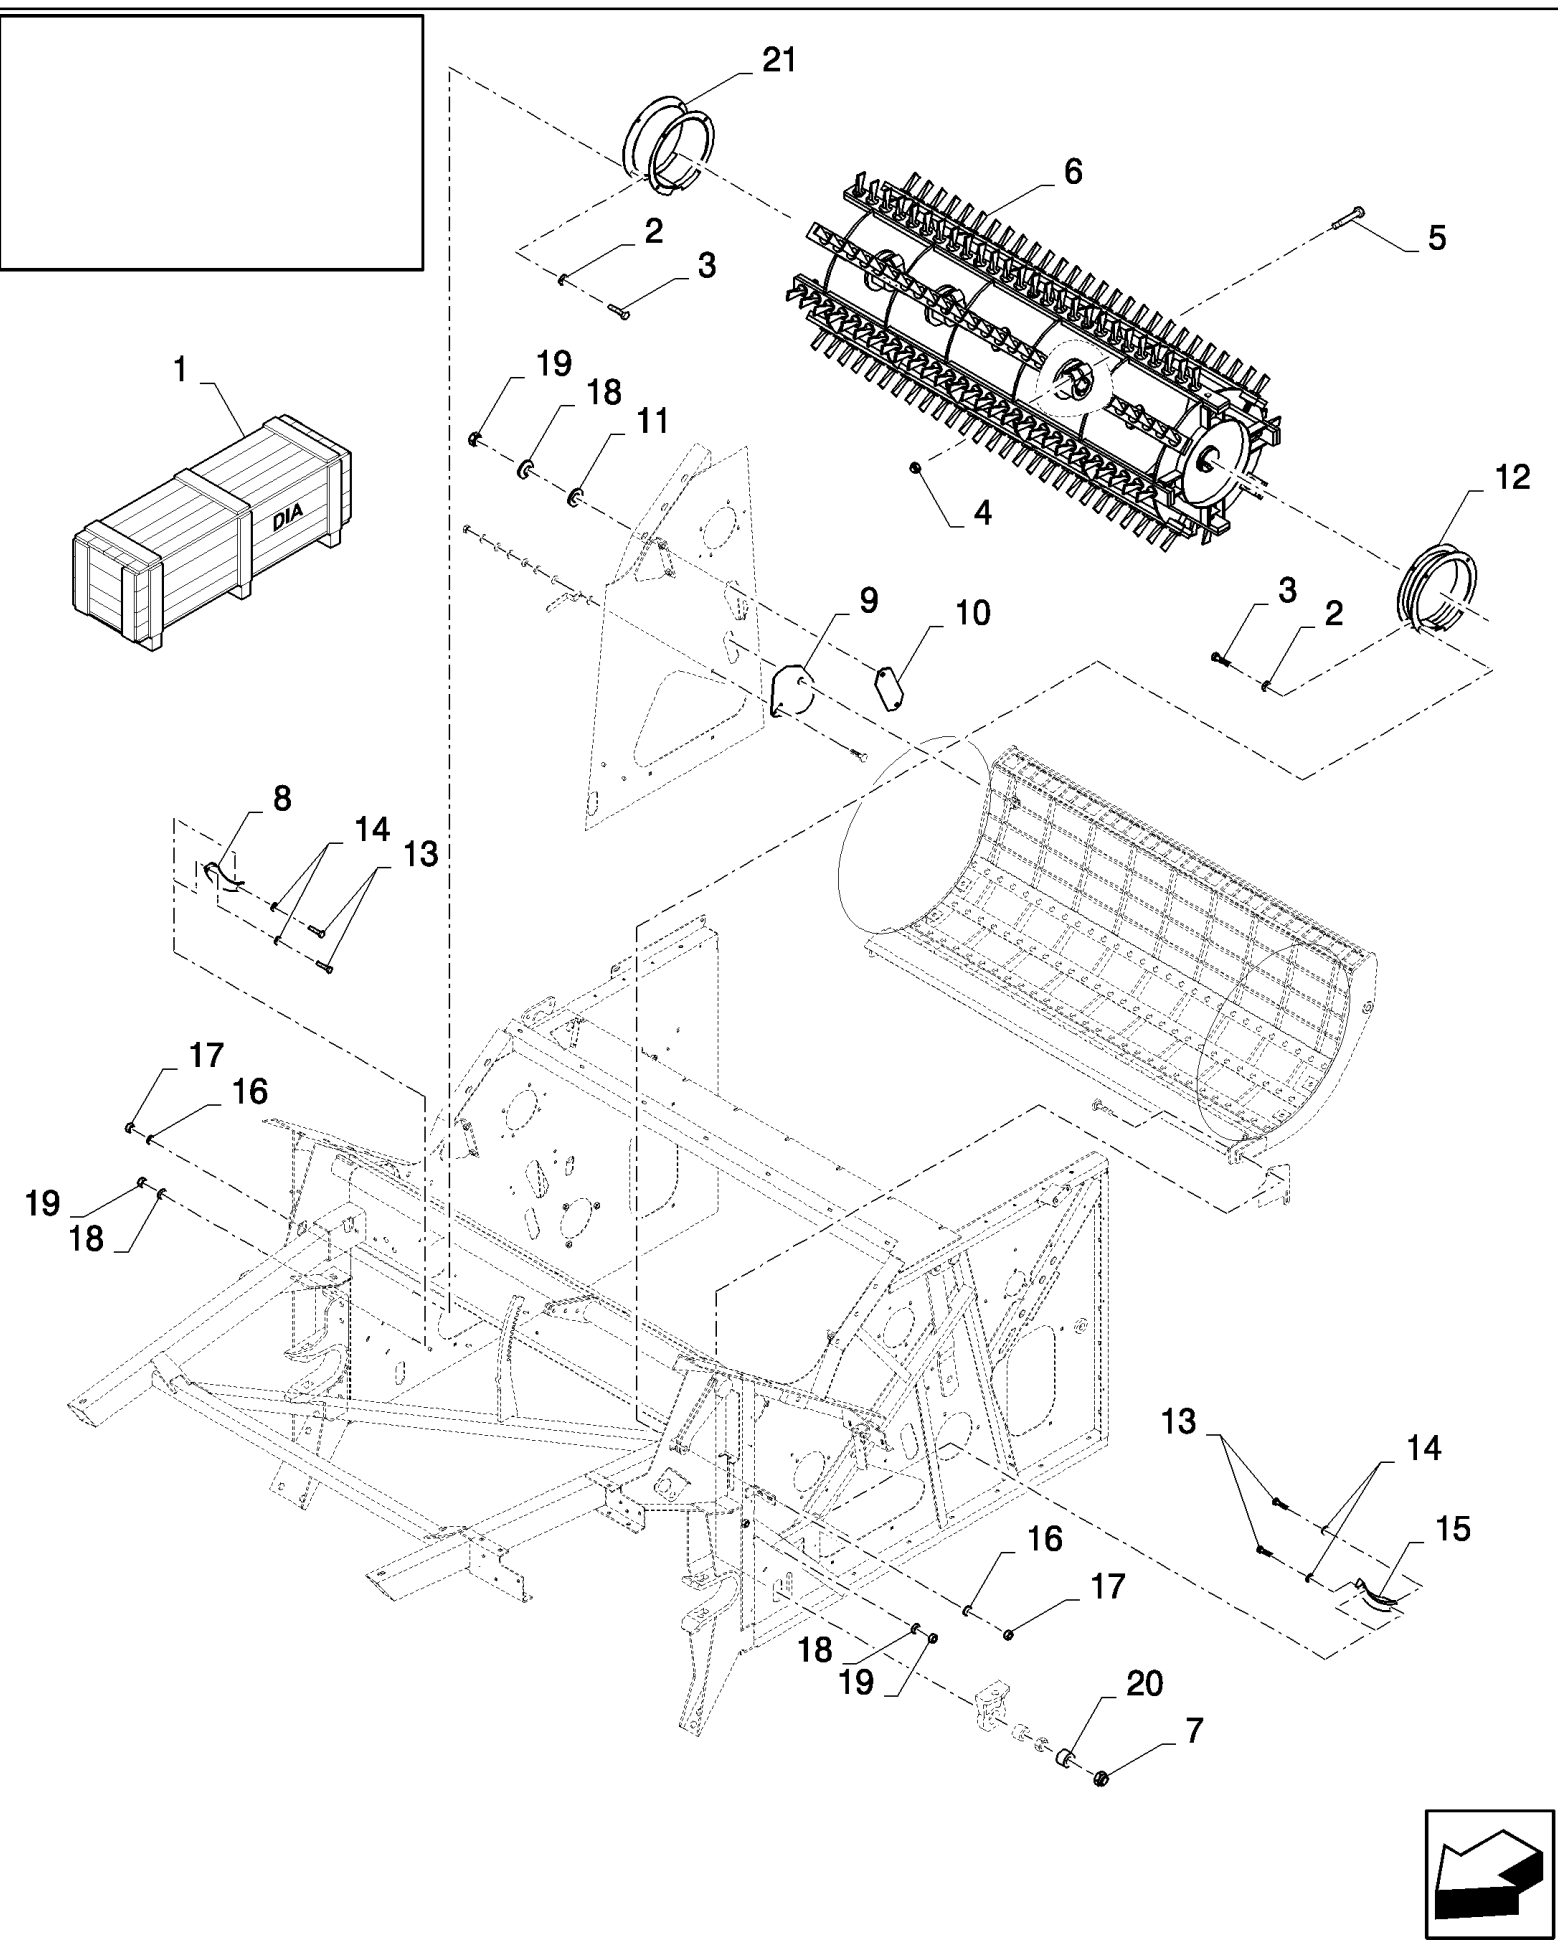

18.87336943(01) REBUILD KIT - WHEAT TO RICE - 56MM TEETH - WITH ROTARY SEPARATOR

сылка	Номер детали	Кол-во	Описание
	87336943	1	DIA KIT, HARVESTER,
1	84070039	1	DIA KIT, HARVESTER,
1	84081346	1	DIA KIT, HARVESTER,
1	87333691	1	DIA KIT, HARVESTER,
2	140016	6	WASHER, M8 x 16 x 1.6,
3	120104	6	BOLT, Hex, M8 x 20, 8.8,
4	86000441	4	NUT, LOCK, M16 x 2, CI 8,
5	350616	4	BOLT, Hex, M16 x 90, 8.8,
6	84452125	1	DRUM,
7	412180	2	NUT, LOCK, M20 x 2.5, CI 8, M20
8	354593	1	SHIELD,
9	84443839	1	PLATE, COVER,
10	84443834	1	PLATE, COVER,
11	140040	2	WASHER, M6 x 22 x 2,
12	84452645	1	PROTECTING COVER,
13	120100	4	BOLT, Hex, M6 x 20, 8.8,
14	412649	4	WASHER, SPRING, Belleville, M6,
15	354592	1	SHIELD,
16	322358	6	WASHER, SPRING, Belleville, M8,
17	9706690	6	NUT, M8, CI 8,
18	322357	6	WASHER, SPRING, Belleville, M6,
19	9706755	6	NUT, M6, CI 8,
20	84007394	2	BUSHING,
21	424748	1	SHIELD,