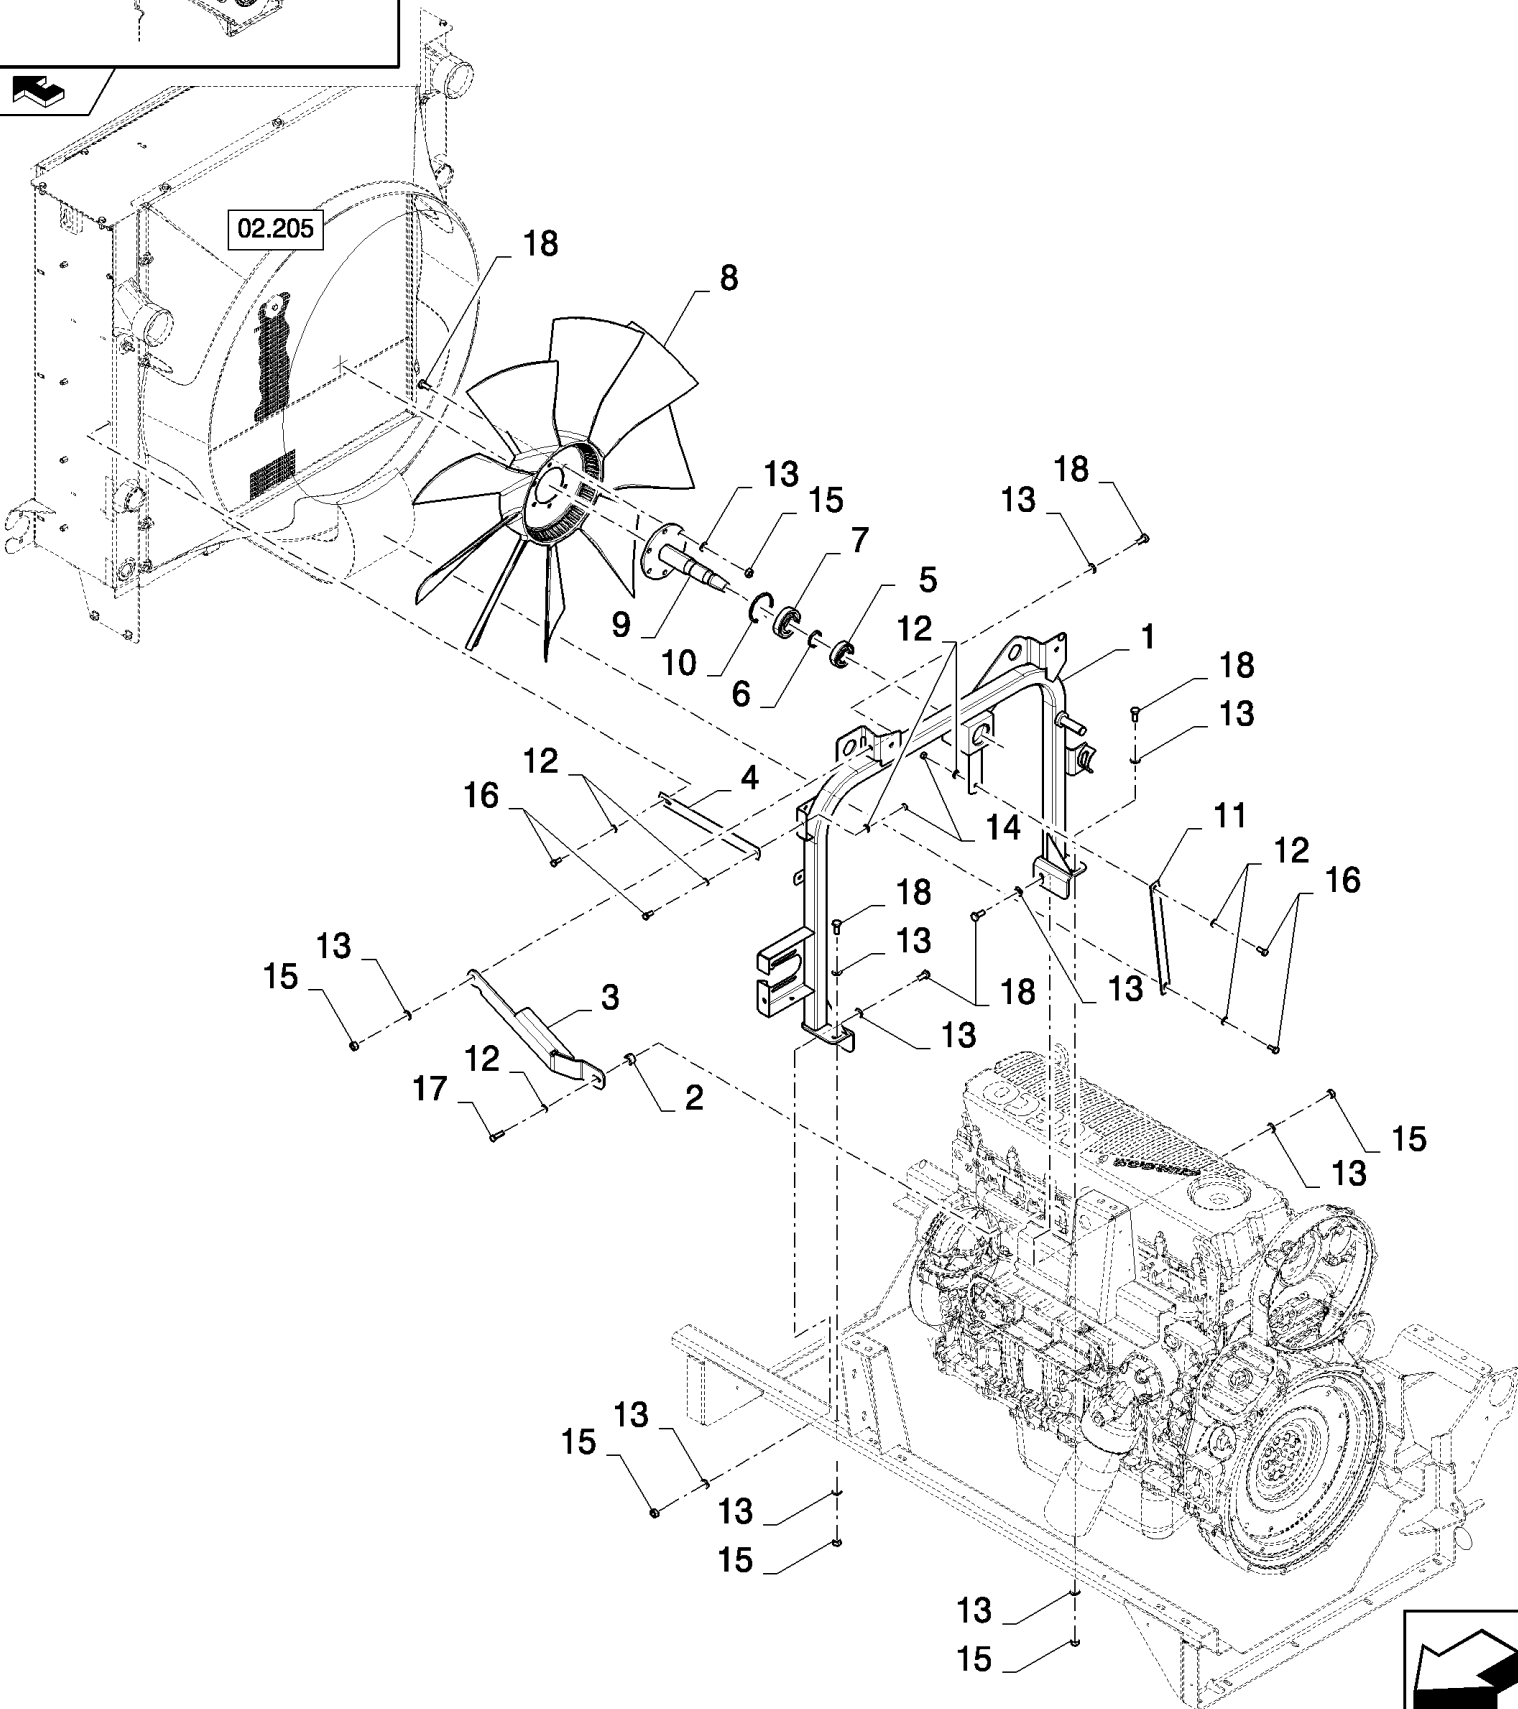

02.204(01) ROTARY SCREEN : SHAFTS

CS6090 COMBINE (9/06-) - Engine Equipment

02.204(01) ROTARY SCREEN : SHAFTS

сылка	Номер детали	Кол-во	Описание
1	84457606	1	SUPPORT,
2	335873	1	SPACER,
3	84458524	1	SUPPORT,
4	84458839	1	SUPPORT,
5	210043	1	BEARING ASSY,
6	370004	1	RING, SNAP, M35, Ext,
7	84438926	1	BEARING, BALL,
8	84457284	1	FAN,
9	84457187	1	SHAFT,
10	370018	1	RING, SNAP,
11	84077442	1	SUPPORT,
12	322358	5	WASHER, SPRING, Belleville, M8,
13	140045	16	WASHER, SPRING, Belleville, M10,
14	9706690	2	NUT, M8, CI 8,
15	100016	11	NUT, M10, CI 8,
16	120104	4	BOLT, Hex, M8 x 20, 8.8,
17	43128	1	BOLT, Hex, M8 x 30, 8.8,
18	43139	11	SCREW,