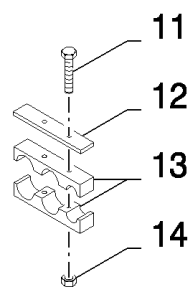

18.84101008(02) POWERED REAR AXLE REBUILD KIT - FOR ADJUSTABLE AXLES

18.84101008(02) POWERED REAR AXLE REBUILD KIT - FOR ADJUSTABLE AXLES

сылка	Номер детали	Кол-во	Описание
1	84441308	1	HOSE, FLEXIBLE, L=123"
2	84807872	1	HOSE, FLEXIBLE, L=137"
3	84056198	1	HOSE, FLEXIBLE, L=150"
4	NS	28	NOT SERVICED,
5	87361	3	WASHER, 1/4", SAE,
6	84818444	2	CLAMP,
7	322894	2	ELBOW, 90°, 1 1/16"-12, 37° x 1 1/16"-12, O-Ring,
8	455556	1	CLAMP,
9	9507672	1	CONNECTION, 3 WAY,
10	9512230	1	REDUCER,
11	84807864	4	SCREW, M6x60
12	455534	2	SUPPORT,
13	455533	4	CLAMP,
14	412152	4	NUT, LOCK, M6 x 1, CI 8.8,
15	9818286	4	BOLT, Hex, 1/2"-13 x 3 1/2", G8,
16	9818288	1	ADAPTER,
17	14464080	1	O-RING, -222, 70 Duro, 1.484" ID x .139" Thk,
18	84085992	1	
19	84446931	1	HARNESS, WIRE,