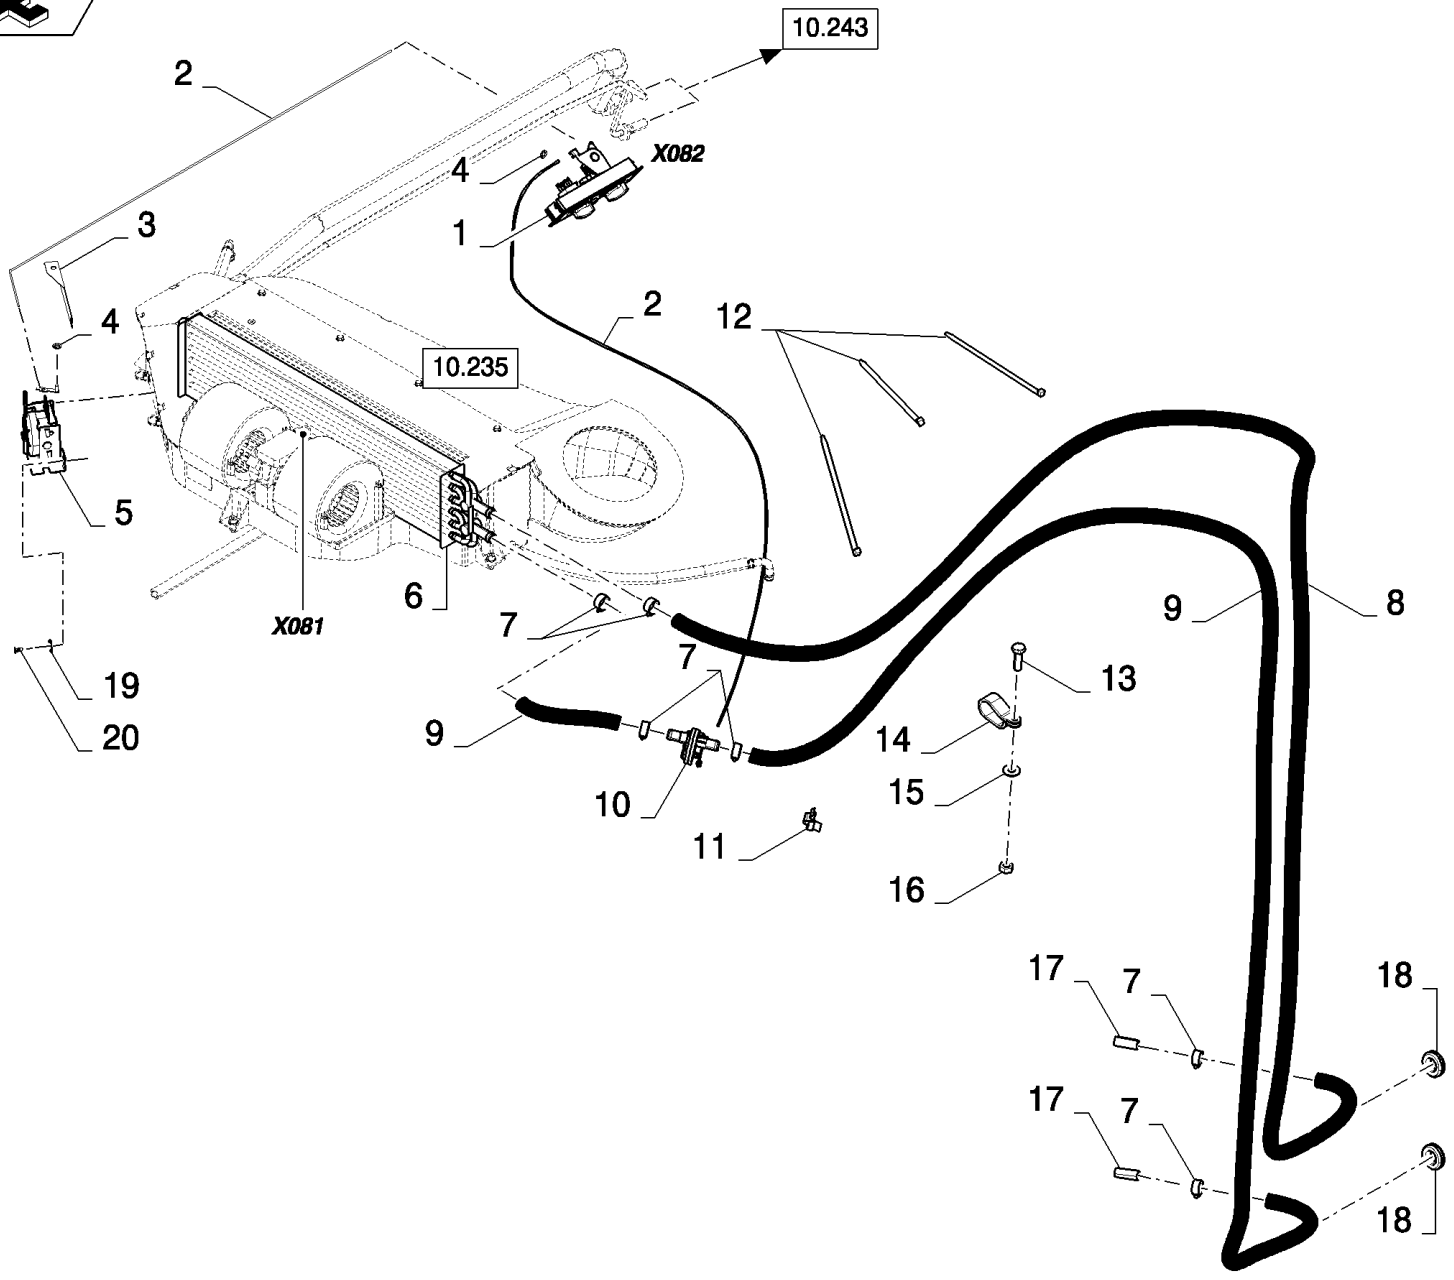

10.246(01) AIR CONDITIONER

10.246(01) AIR CONDITIONER

сылка	Номер детали	Кол-во	Описание
1	87354648	1	PANEL, CONTROL, (19,20)
2	87383765	1	CABLE, , AIRCO WITH HEATING
2	87383764	1	CABLE, , AIRCO WITHOUT HEATING
3	84814475	1	BRACKET, , AIRCO WITHOUT HEATING
4	84819630	AR	WASHER, , AIRCO WITHOUT HEATING
5	84814477	1	SWITCH, THERMOSTATIC, , AIRCO WITH HEATING
5	84814474	1	SWITCH, THERMOSTATIC, , AIRCO WITHOUT HEATING
6	84814478	1	COIL, , AIRCO WITH HEATING
7	326082	6	CLAMP, , AIRCO WITH HEATING
8	84607279	1	HOSE, L=3.2M, AIRCO WITH HEATING
9	84607280	1	HOSE, L=3.2M, AIRCO WITH HEATING
10	84607110	1	CONNECTOR, WIRE, , AIRCO WITH HEATING
11	84807149	1	CLIP, , AIRCO WITH HEATING
12	368582	3	STRAP, , AIRCO WITH HEATING
13	120100	1	BOLT, Hex, M6 x 20, 8.8, , AIRCO WITH HEATING
14	9513271	1	CLAMP, , AIRCO WITH HEATING
15	322357	1	WASHER, SPRING, Belleville, M6, , AIRCO WITH HEATING
16	9706755	1	NUT, M6, CI 8, , AIRCO WITH HEATING
17	9994350	2	CONNECTOR, ELEC, , AIRCO WITH HEATING
18	173011	2	GROMMET, , AIRCO WITH HEATING
19	9824840	2	WASHER, M4,
20	353075	2	SCREW,