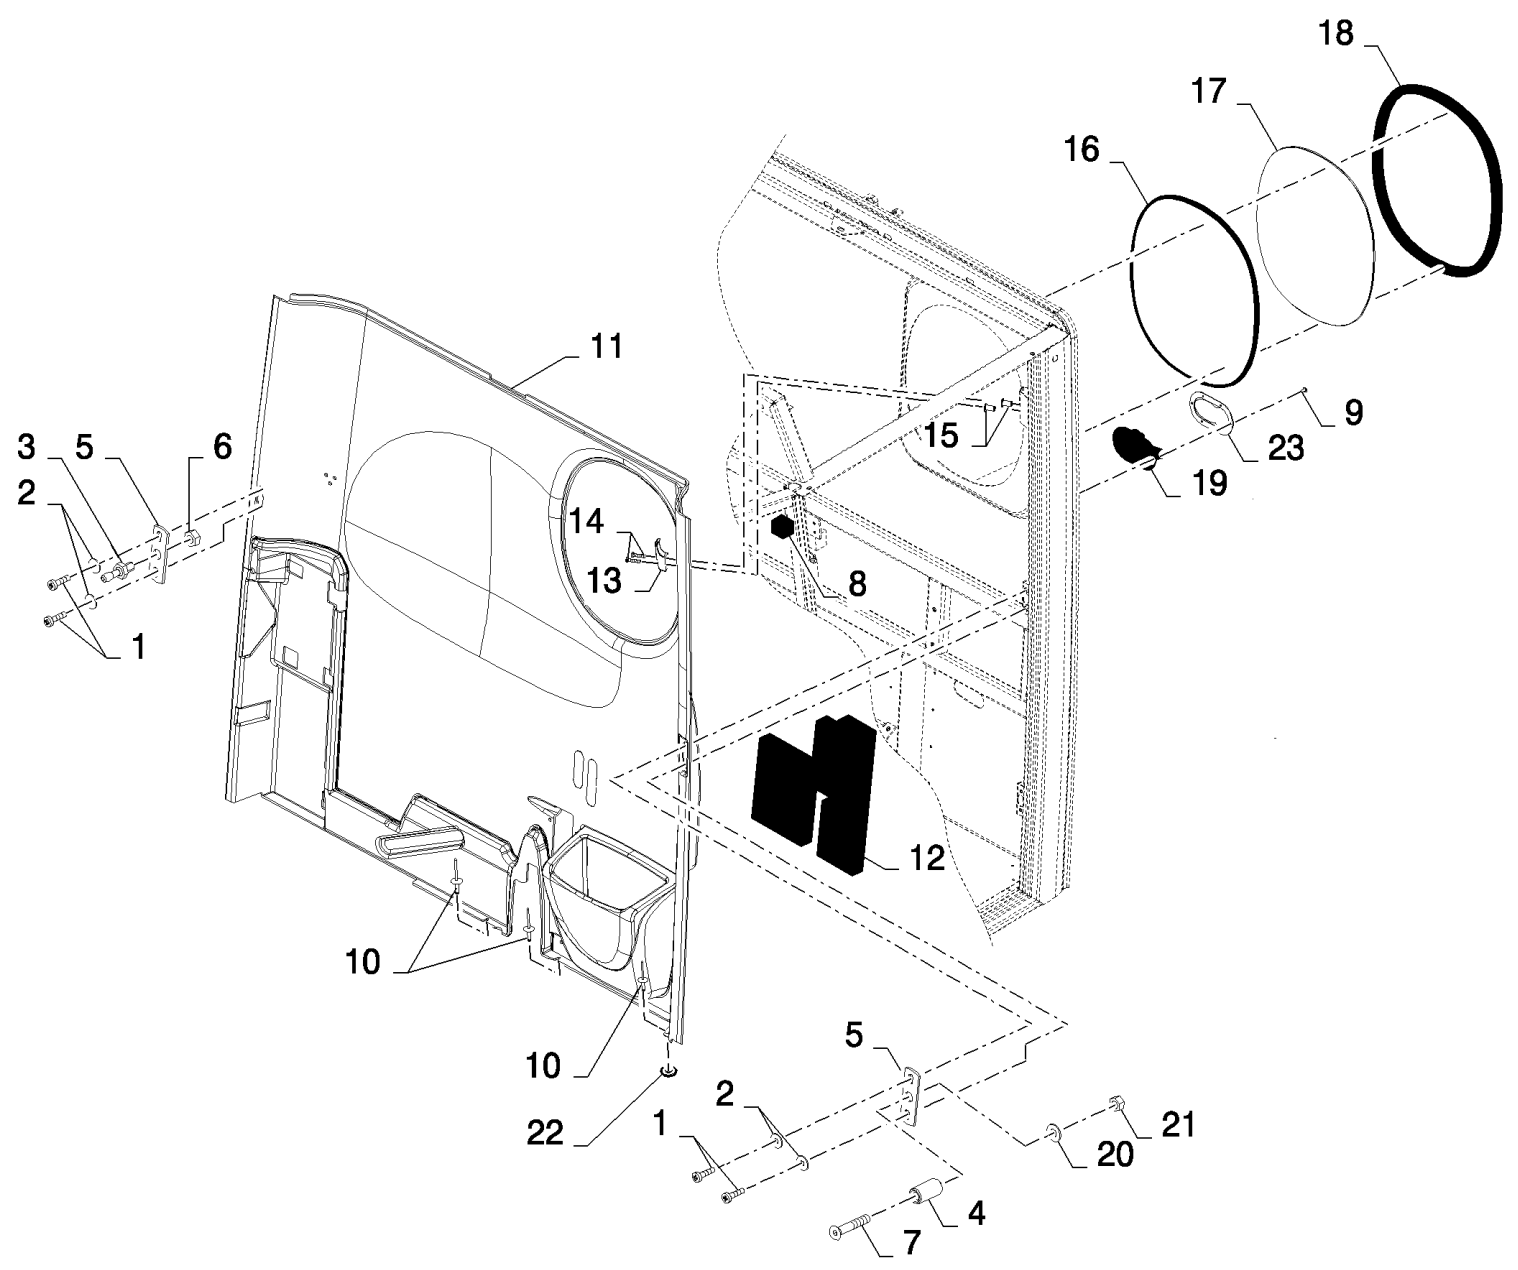

10.225(01) REAR PANEL

10.225(01) REAR PANEL

сылка	Номер детали	Кол-во	Описание
1	84007540	4	SCREW, M4x25
2	84007539	4	WASHER, 6MM
3	89992995	1	PIN, SPLIT (COTTER),
4	84076428	1	STOP,
5	84431859	2	BRACKET,
6	100016	1	NUT, M10, CI 8,
7	84320291	1	SCREW, Hex Soc Flat Hd, M8 x 45, 8.8,
8	84790367	2	SOFT TRIM,
9	425520	1	RIVET, RIVET
10	9512290	3	RIVET, Rivet
11	84814586	1	SOFT TRIM,
12	84814200	1	STRIP, SEALING,
13	86520824	1	CLOTHING, HANGER,
14	86511824	2	SCREW, Cross Pan Hd, M4 x 20,
15	84814233	2	FASTENER,
16	401211	1	SEAL PROTECTION, L=1.65M
17	84400392	1	GLASS, CAB,
18	89819562	1	SEAL, L=1.65M
19	84442338	1	SEAL PROTECTION,
20	322358	1	WASHER, SPRING, Belleville, M8,
21	9706690	1	NUT, M8, CI 8,
22	9824326	3	WASHER, M5, 5MM
23	84442343	1	PLATE, FIXING,