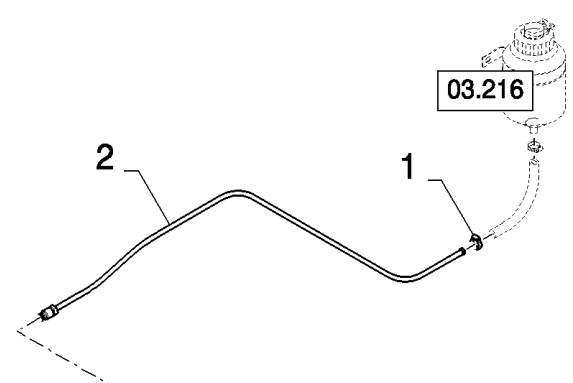

03.221(01) BRAKE LIMITER, FOR MAIZE HEADER ONLY

03.221(01) BRAKE LIMITER, FOR MAIZE HEADER ONLY

сылка	Номер детали	Кол-во	Описание
1	913888	1	CLAMP, HOSE,
2	84448948	1	BRAKE LINE,
3	84817771	2	TUBE, HYD,
4	84817773	2	TUBE, HYD,
5	322357	2	WASHER, SPRING, Belleville, M6,
6	86508569	1	BOLT, Hex, M6 x 70, 8.8, M6x70
7	9706755	1	NUT, M6, CI 8,
8	425520	1	RIVET,
9	412089	1	CLAMP,
10	84607499	1	VALVE, HYDRAULIC,