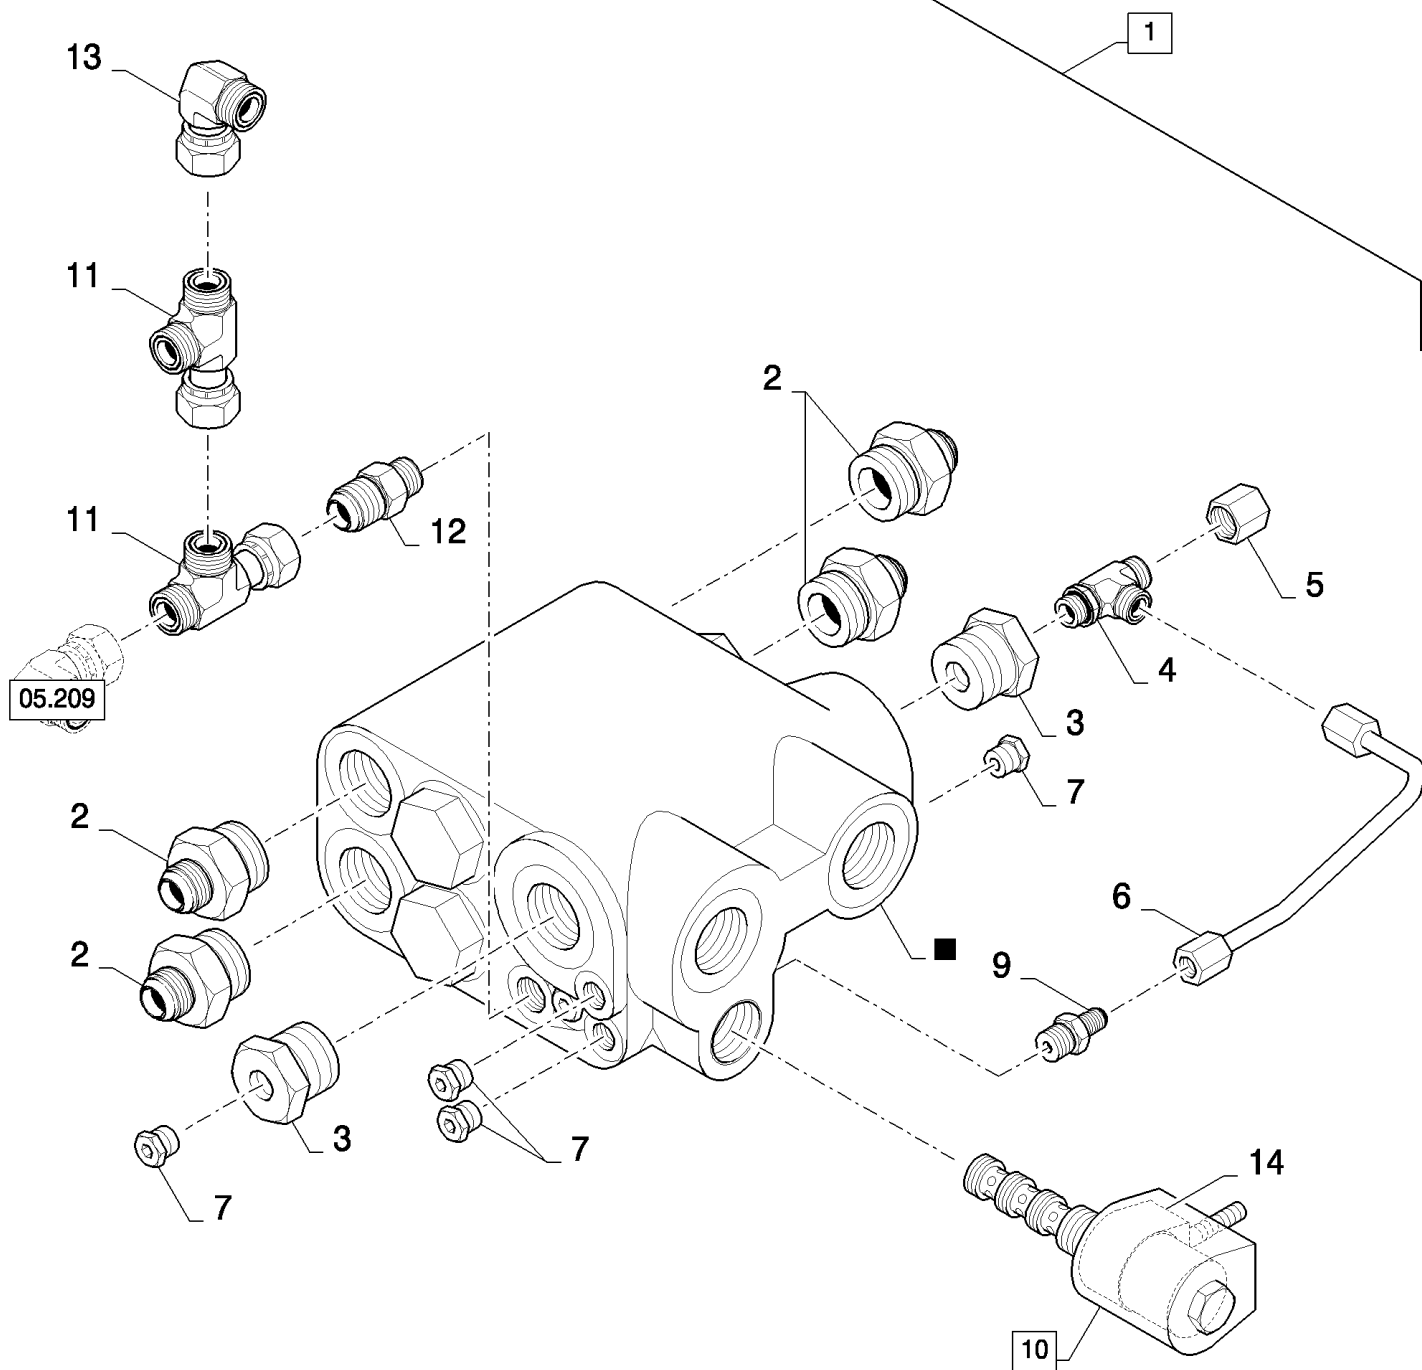

05.210(01) POWERED REAR AXLE : VALVE

CS6090 COMBINE (9/06-) - Rear Axle

05.210(01) POWERED REAR AXLE : VALVE

сылка	Номер детали	Кол-во	Описание
1	84800187	1	VALVE, HYDRAULIC, (2 to 14)
2	176081	4	CONNECTOR, HYD., 3/4"-16, 37e x 1 1/16"-12, O-Ring,
3	84818470	2	CONNECTOR, HYD.,
4	9512226	1	CONNECTION, 3 WAY,
5	NS	1	NOT SERVICED,
6	9512171	1	TUBE,
7	NS	4	NOT SERVICED,
8	84800210	1	KIT, SEALS,
9	265235	1	CONNECTOR, HYD., 7/16"-20, 37e x 7/16"-20, O-Ring,
10	9512173	1	VALVE, HYDRAULIC, (14)
11	86511870	2	TEE, 37e, 3/4"-16 x 3/4"-16, Fem Sw Run,
12	84818471	1	CONNECTOR, HYD.,
13	248974	1	ELBOW, 90e, 3/4"-16, 37e x 3/4"-16, 37e Fem Sw,
14	9512196	1	ELECTROMAGNET,