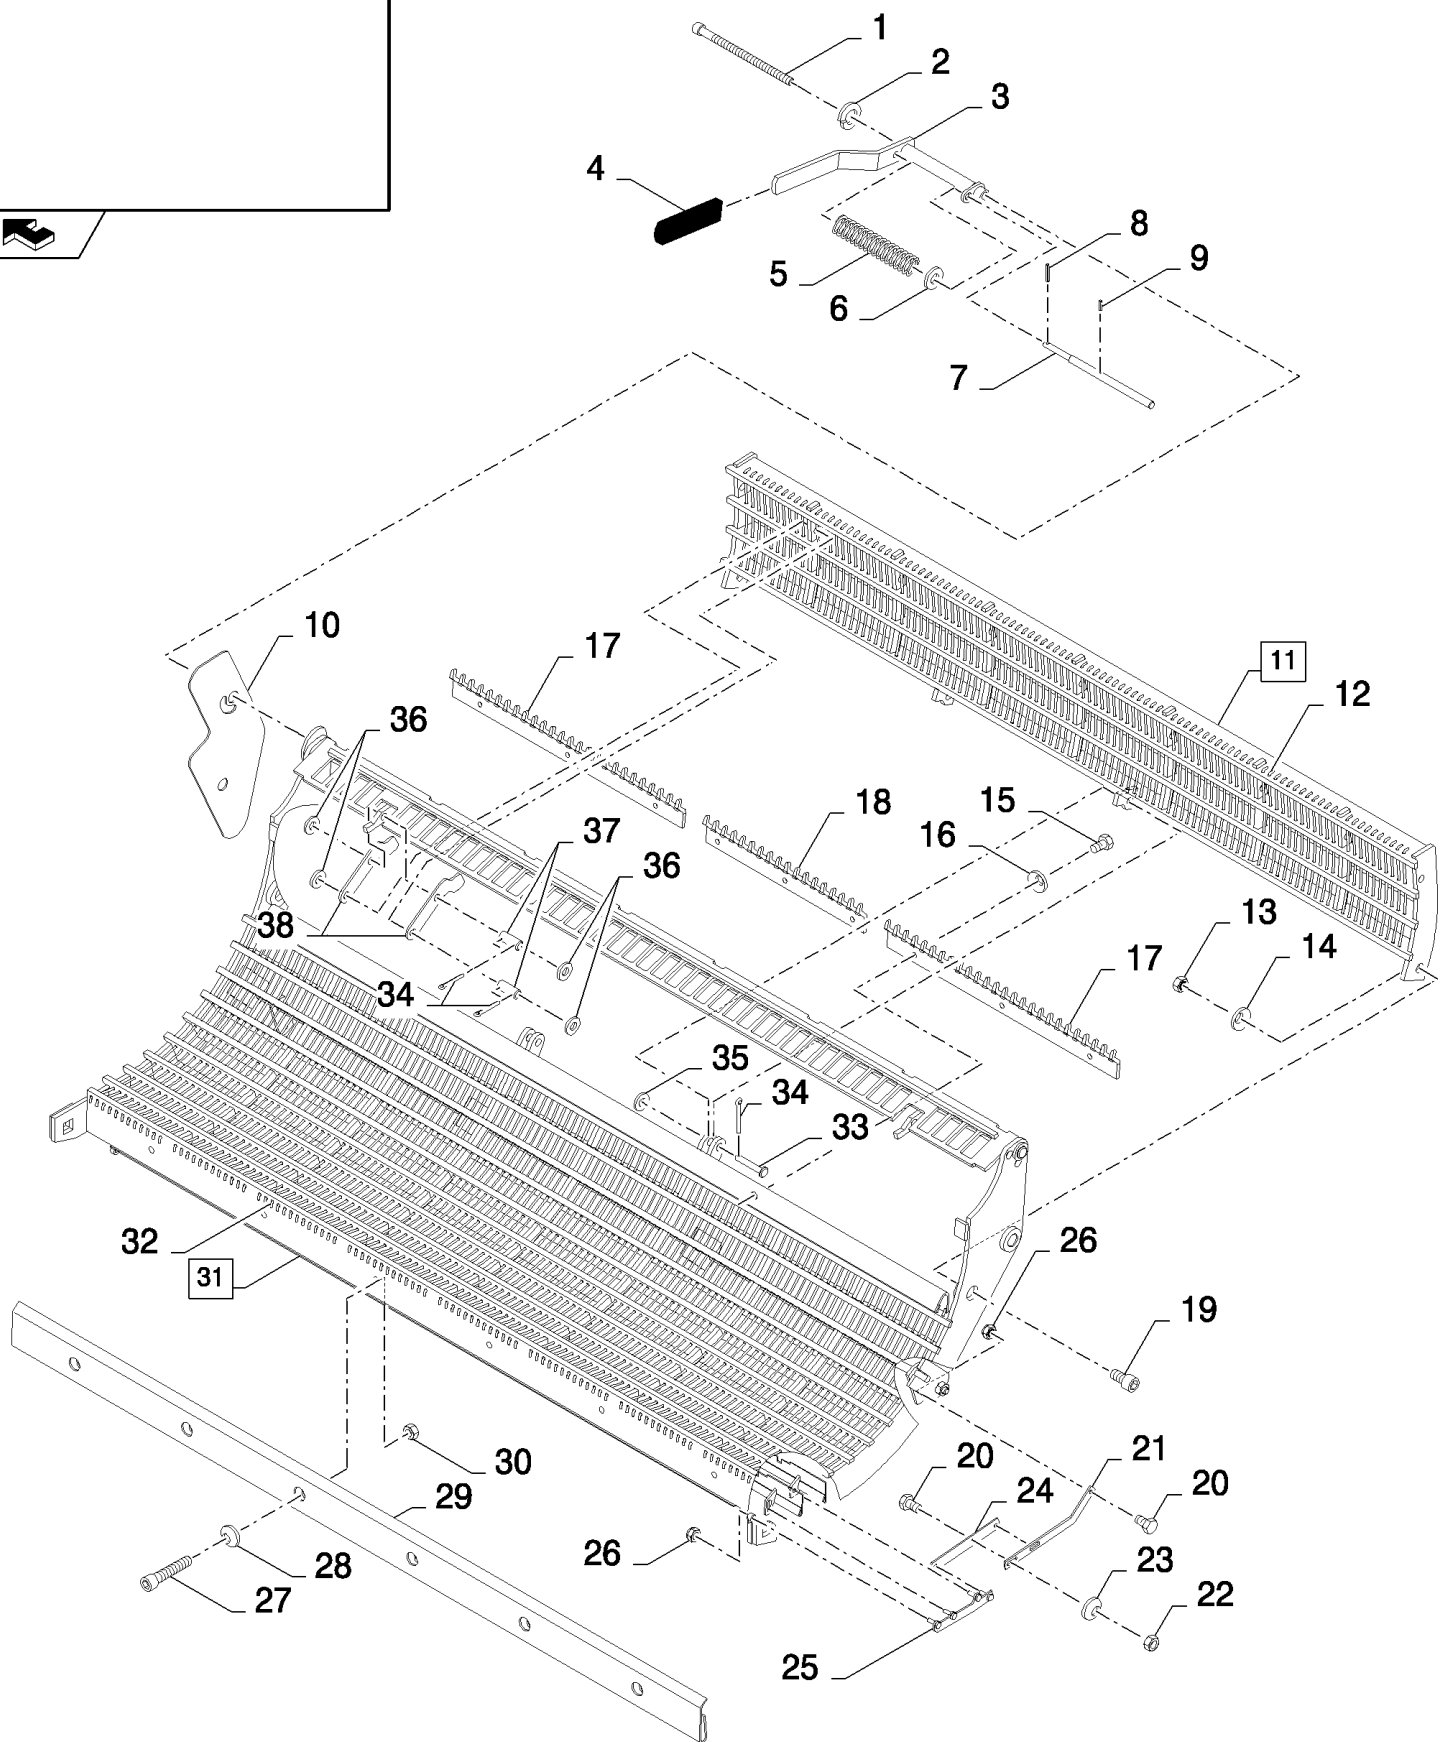

14.213(01) CONCAVE, DRUM - WITH ROTARY SEPARATOR

CS6090 COMBINE (9/06-) - Threshing

14.213(01) CONCAVE, DRUM - WITH ROTARY SEPARATOR

сылка	Номер детали	Кол-во	Описание
1	84077695	1	SCREW, M12x200
2	412123	1	WASHER, LOCK, M12,
3	84072041	1	LEVER,
4	84439164	1	HANDLE GRIP,
5	321215	1	SPRING,
6	84439368	1	WASHER, 12.5MM
7	84072023	1	SHAFT,
8	9823343	1	PIN, LOCK, M5 x 65, Slotted,
9	300865	1	PIN, LOCK, M3 x 20, Slotted,
10	84431177	1	PLATE,
11	84071997	1	CONCAVE, (12)
12	84071701	96	WIRE, RETAINING,
13	100020	2	NUT, M16, CI 8,
14	140048	2	WASHER, SPRING, Belleville, M16,
15	120104	9	BOLT, Hex, M8 x 20, 8.8,
16	322358	9	WASHER, SPRING, Belleville, M8,
17	84432976	2	RAKE,
18	84431562	1	RAKE,
19	84077750	2	SCREW, M16x30
20	120100	6	BOLT, Hex, M6 x 20, 8.8,
21	84443709	2	LEVER,
22	9706755	4	NUT, M6, CI 8,
23	322357	4	WASHER, SPRING, Belleville, M6,
24	84443708	2	LEVER,
25	84443710	2	LEVER,
26	353308	10	NUT, LOCK, M6 x 1, CI 8,
27	120052	6	SCREW, Hex Soc Hd, M10 x 25, 8.8,
28	140045	6	WASHER, SPRING, Belleville, M10,
29	84072086	1	SHEET, FRONT,
30	100016	6	NUT, M10, CI 8,
31	84072139	1	CONCAVE, (32)
32	84071705	100	WIRE, RETAINING,
33	321018	2	PIN, CLEVIS, M12 x 40,
34	130003	10	PIN, SPLIT (COTTER), M3.2 x 20,
35	86511324	2	WASHER, M12 x 24 x 2.5,
36	378245	8	WASHER, M12,
37	80324907	4	PIN, ROLL,
38	84446253	4	LEVER,