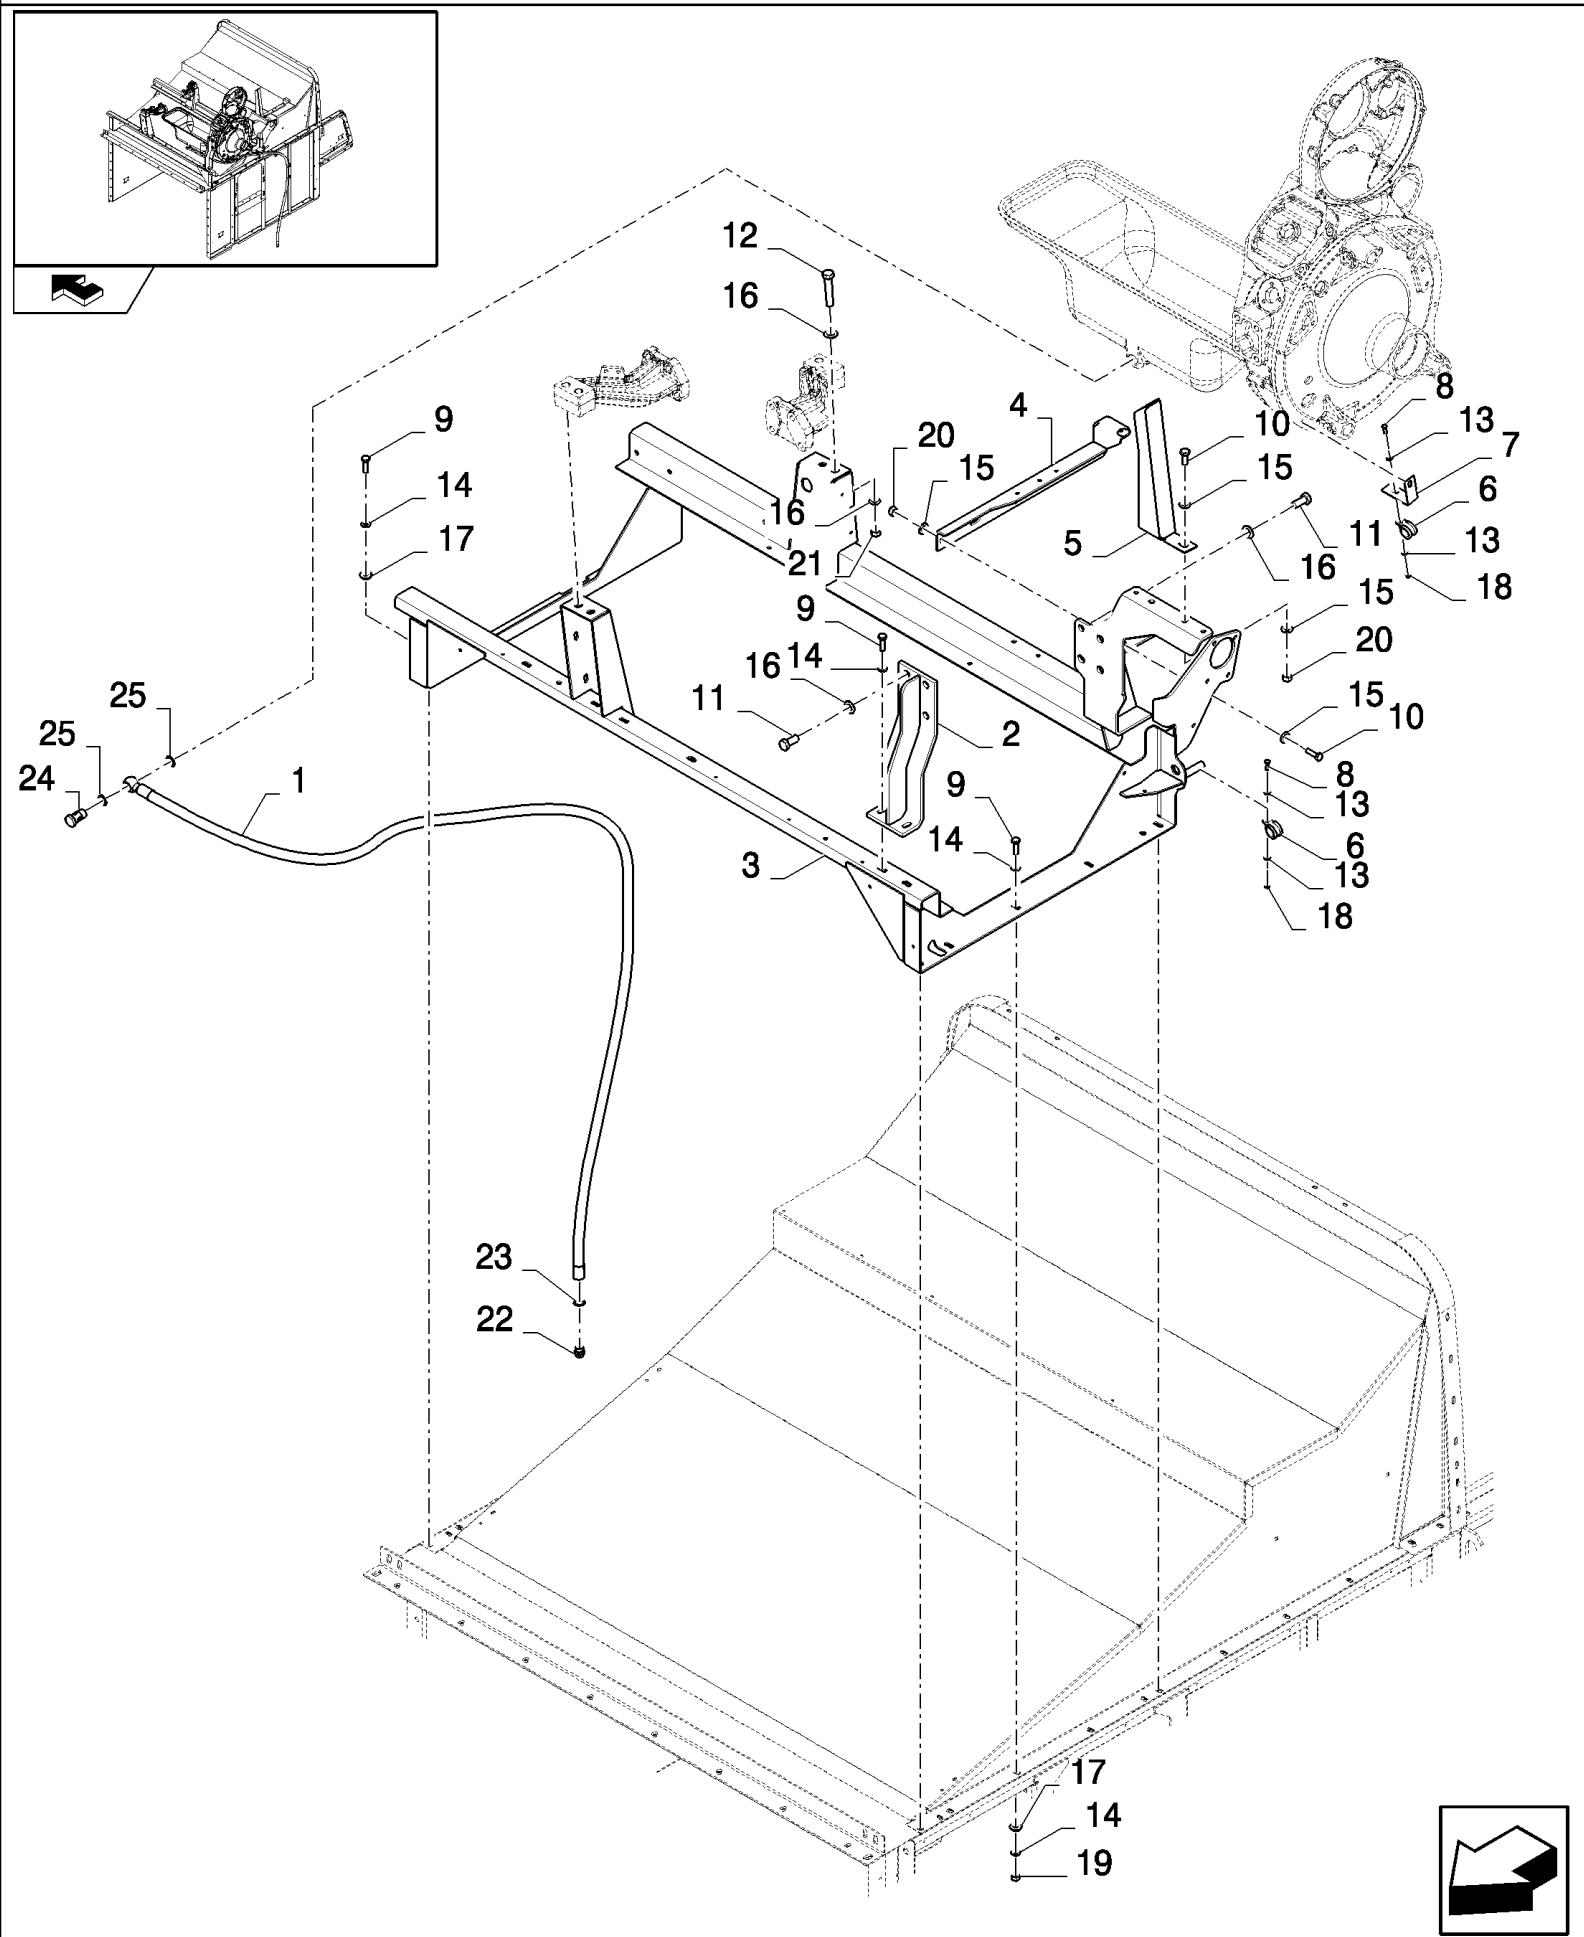

02.208(01) ENGINE SUPPORTS

02.208(01) ENGINE SUPPORTS

сылка	Номер детали	Кол-во	Описание
1	84440909	1	HOSE, (22 to 25)
2	87517197	1	SUPPORT,
3	84458112	1	SUPPORT,
4	84458163	1	SUPPORT,
5	84458161	1	SUPPORT,
6	418407	2	CLAMP,
7	9813452	1	BRACKET,
8	120100	2	BOLT, Hex, M6 x 20, 8.8,
9	9706704	12	BOLT, Hex, M10 x 35, 8.8, Full Thd,
10	9706687	4	BOLT, Hex, M12 x 30, 8.8,
11	86508583	8	BOLT, Hex, M16 x 35, 8.8,
12	120093	4	BOLT, Hex, M16 x 80, 8.8,
13	322357	4	WASHER, SPRING, Belleville, M6,
14	140045	18	WASHER, SPRING, Belleville, M10,
15	140046	8	WASHER, SPRING, Belleville, M12,
16	140048	16	WASHER, SPRING, Belleville, M16,
17	332909	10	WASHER,
18	9706755	2	NUT, M6, CI 8,
19	100016	6	NUT, M10, CI 8,
20	9706685	4	NUT, M12, CI 8,
21	100020	4	NUT, M16, CI 8,
22	150060	1	PLUG,
23	9511034	1	GASKET,
24	412156	1	SCREW, HOLLOW,
25	220022	2	GASKET,