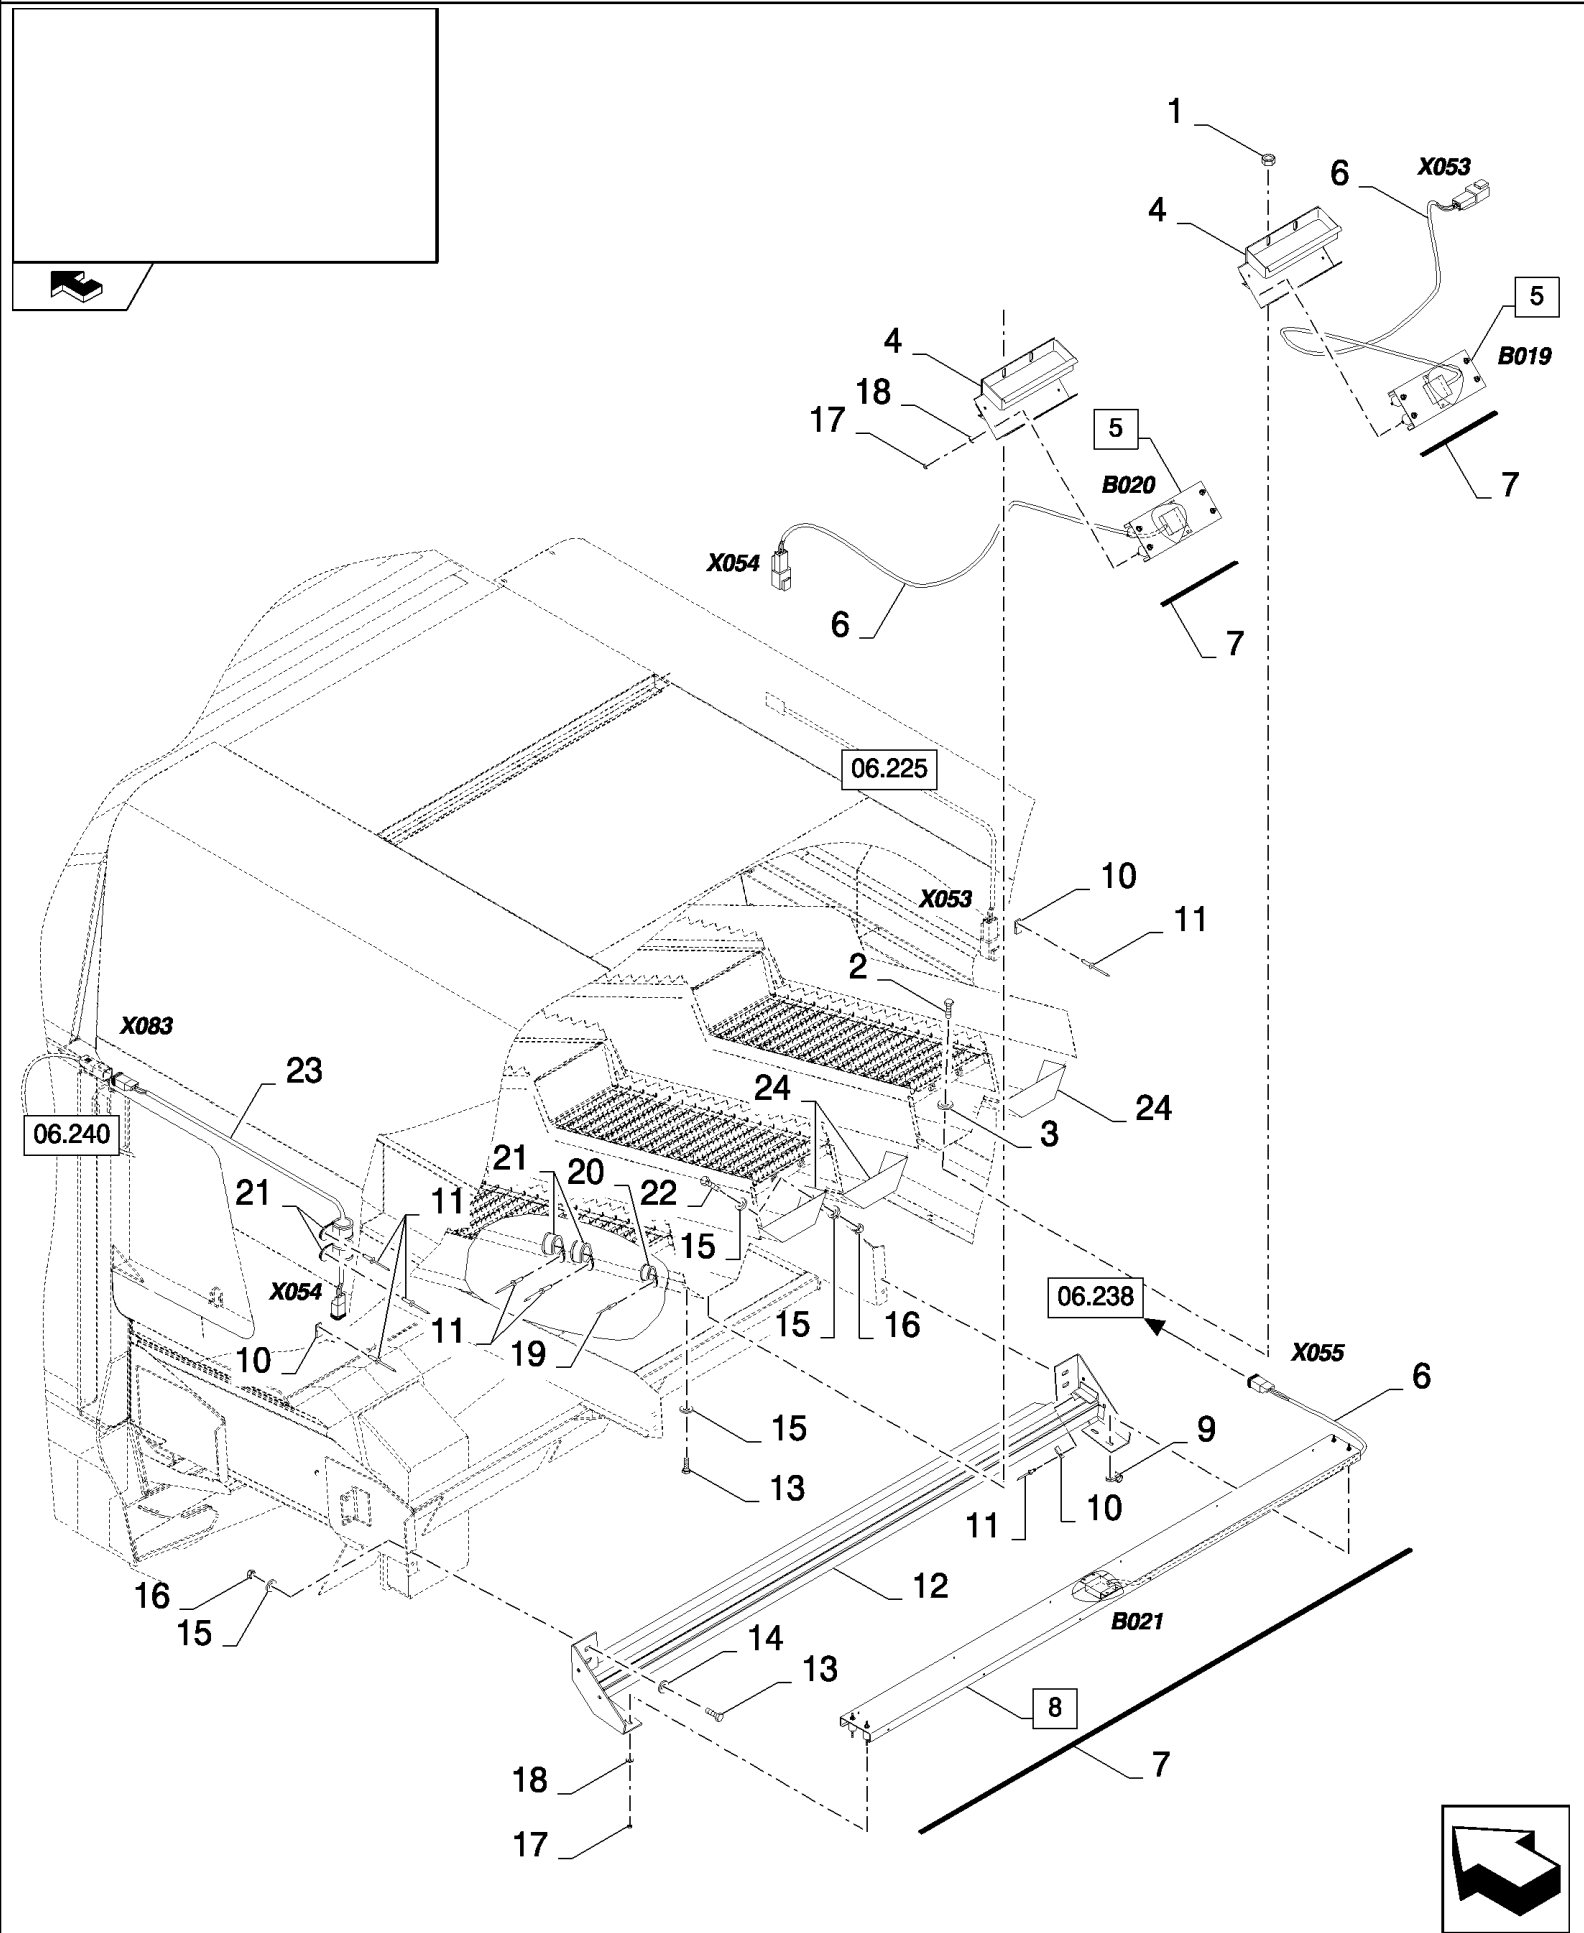

06.237(01) STRAW WALKER DETECTOR

06.237(01) STRAW WALKER DETECTOR

сылка	Номер детали	Кол-во	Описание
1	100012	6	NUT, M4, CI 8,
2	86511042	6	SCREW, Cross Pan Hd, M4 x 16,
3	322355	6	WASHER, SPRING, Belleville, M4,
4	84017737	2	BOX,
5	86579531	2	DETECTOR, (6)
6	84000257	3	SENSOR, , SEE FIGURE 06.701
7	80401278	1	SEAL, L=2.622M
8	86579534	1	DETECTOR, (6)
9	272535	1	CLAMP, 1/8", Insul, 1/4" Bolt,
10	84058832	3	CLIP,
11	445394	11	RIVET, Pop, M4.8 x 12.7, RIVET
12	84454862	1	SUPPORT,
13	120104	8	BOLT, Hex, M8 x 20, 8.8,
14	84042926	4	PLATE, COVER,
15	322358	28	WASHER, SPRING, Belleville, M8,
16	9706690	12	NUT, M8, CI 8,
17	9706755	12	NUT, M6, CI 8,
18	322357	12	WASHER, SPRING, Belleville, M6,
19	9512290	2	RIVET, RIVET
20	84818442	2	CLAMP,
21	9706748	8	CLAMP, 5/8", Insul, 5/16" Bolt,
22	120103	8	BOLT, Hex, M8 x 16, 8.8,
23	84437262	1	HARNESS, WIRE, , SEE FIGURE 06.522