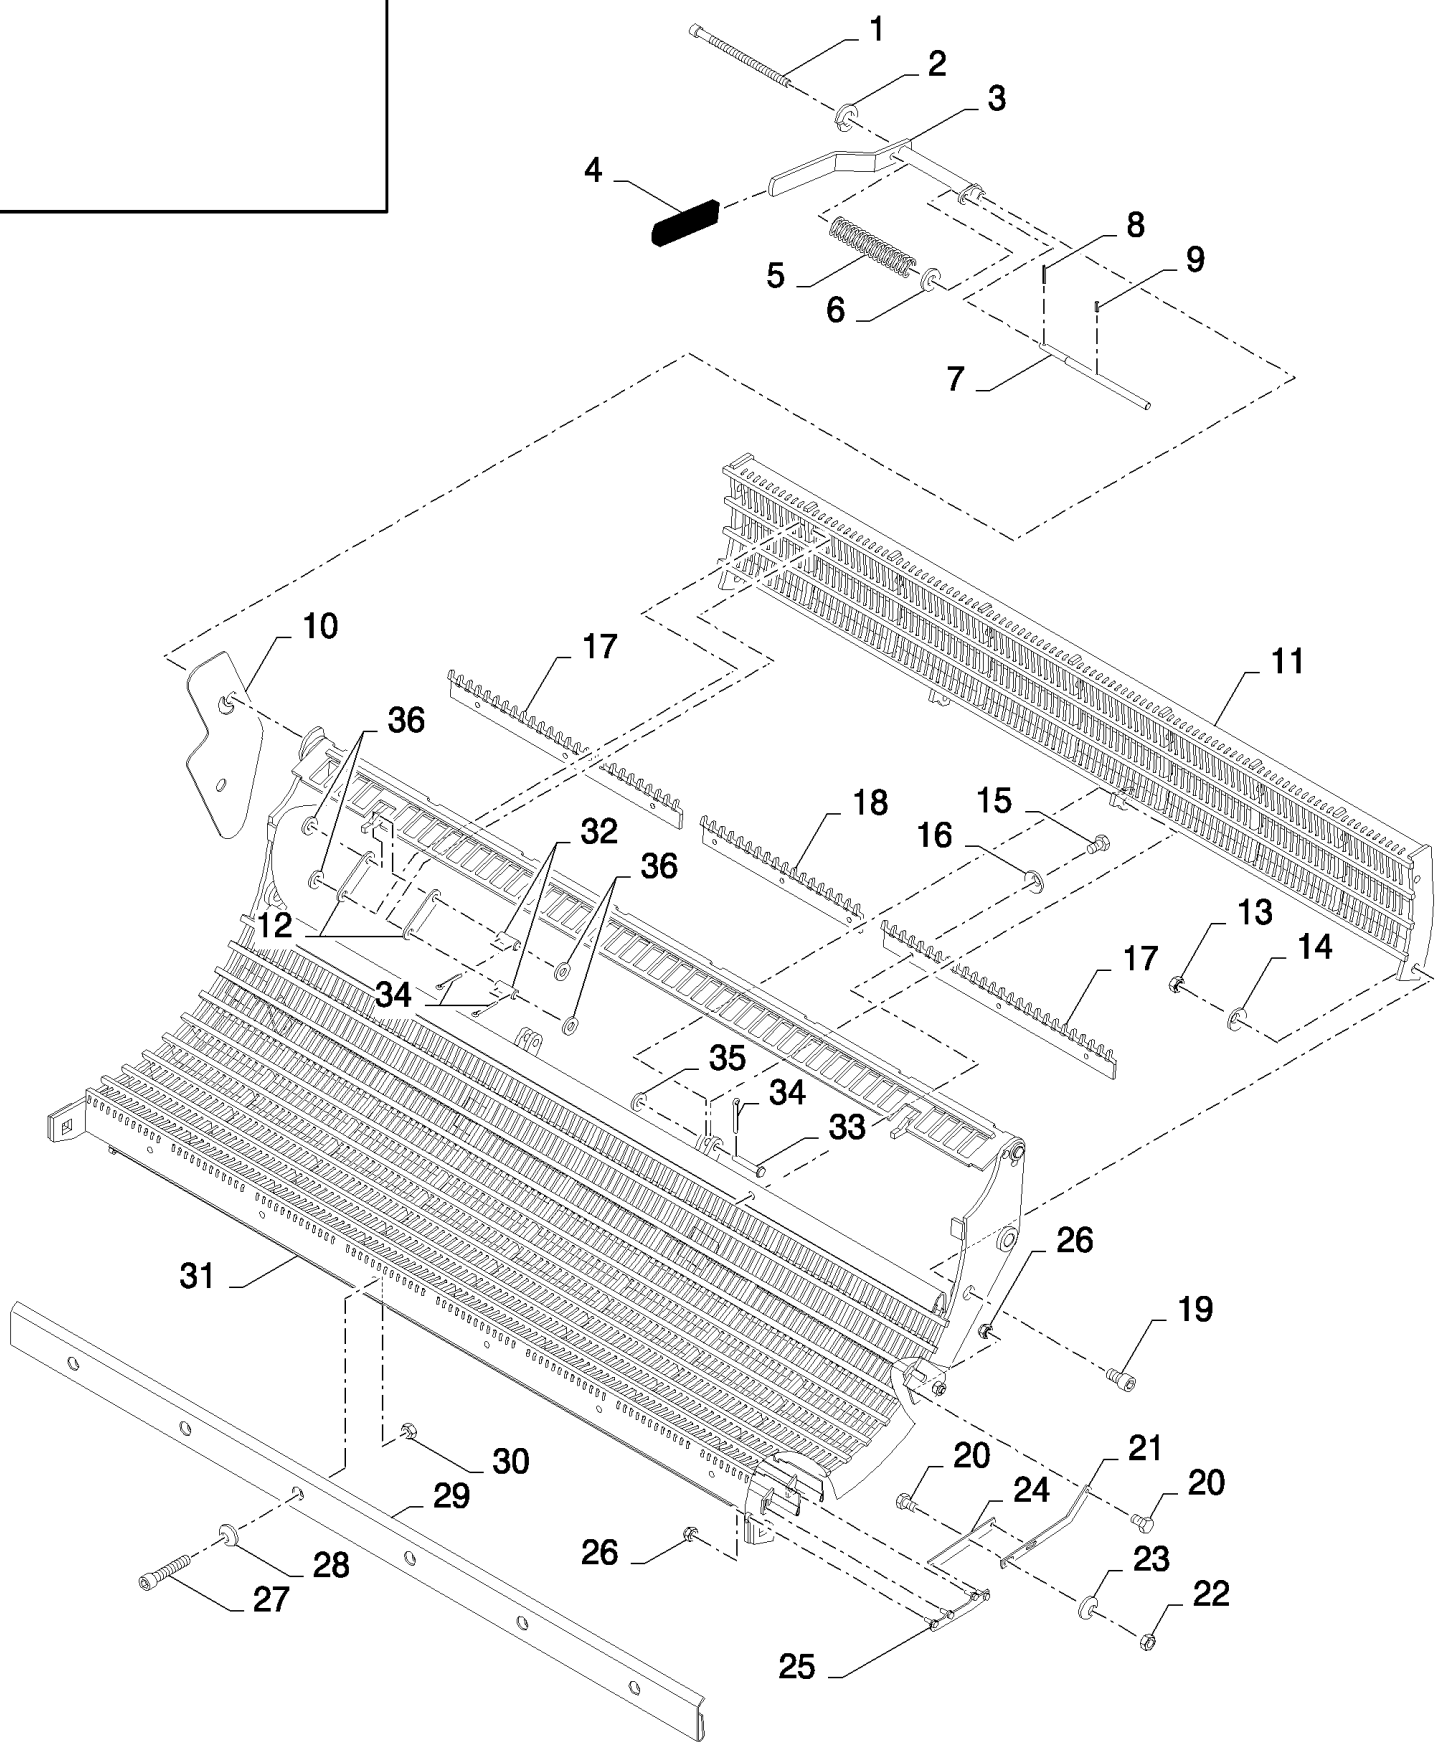

18.87336945(01) GRAIN THRESHING REBUILD KIT - FROM RICE VERSION - WITH ROTARY SEPARATOR

18.87336945(01) GRAIN THRESHING REBUILD KIT - FROM RICE VERSION - WITH ROTARY SEPARATOR

сылка	Номер детали	Кол-во	Описание
	87336945	1	DIA KIT, HARVESTER,
1	84077695	1	SCREW, M12x200
2	412123	1	WASHER, LOCK, M12,
3	84072041	1	LEVER,
4	84439164	1	HANDLE GRIP,
5	321215	1	SPRING,
6	84439368	1	WASHER, 12.5MM
7	84072023	1	SHAFT,
8	9823343	1	PIN, LOCK, M5 x 65, Slotted,
9	300865	1	PIN, LOCK, M3 x 20, Slotted,
10	84431177	1	PLATE,
11	84071997	1	CONCAVE,
12	84441795	4	LEVER,
13	100020	2	NUT, M16, CI 8,
14	140048	2	WASHER, SPRING, Belleville, M16,
15	120104	9	BOLT, Hex, M8 x 20, 8.8,
16	322358	9	WASHER, SPRING, Belleville, M8,
17	84432976	2	RAKE,
18	84431562	1	RAKE,
19	84077750	2	SCREW, M16x30
20	120100	6	BOLT, Hex, M6 x 20, 8.8,
21	84443709	2	LEVER,
22	9706755	4	NUT, M6, CI 8,
23	322357	4	WASHER, SPRING, Belleville, M6,
24	84443708	2	LEVER,
25	84443710	2	LEVER,
26	353308	10	NUT, LOCK, M6 x 1, CI 8,
27	120052	6	SCREW, Hex Soc Hd, M10 x 25, 8.8,
28	140045	6	WASHER, SPRING, Belleville, M10,
29	84072086	1	SHEET, FRONT,
30	100016	6	NUT, M10, CI 8,
31	84072139	1	CONCAVE,
32	80324907	4	PIN, ROLL,
33	321018	2	PIN, CLEVIS, M12 x 40,
34	130003	10	PIN, SPLIT (COTTER), M3.2 x 20,
35	86511324	2	WASHER, M12 x 24 x 2.5,
36	378245	8	WASHER, M12,