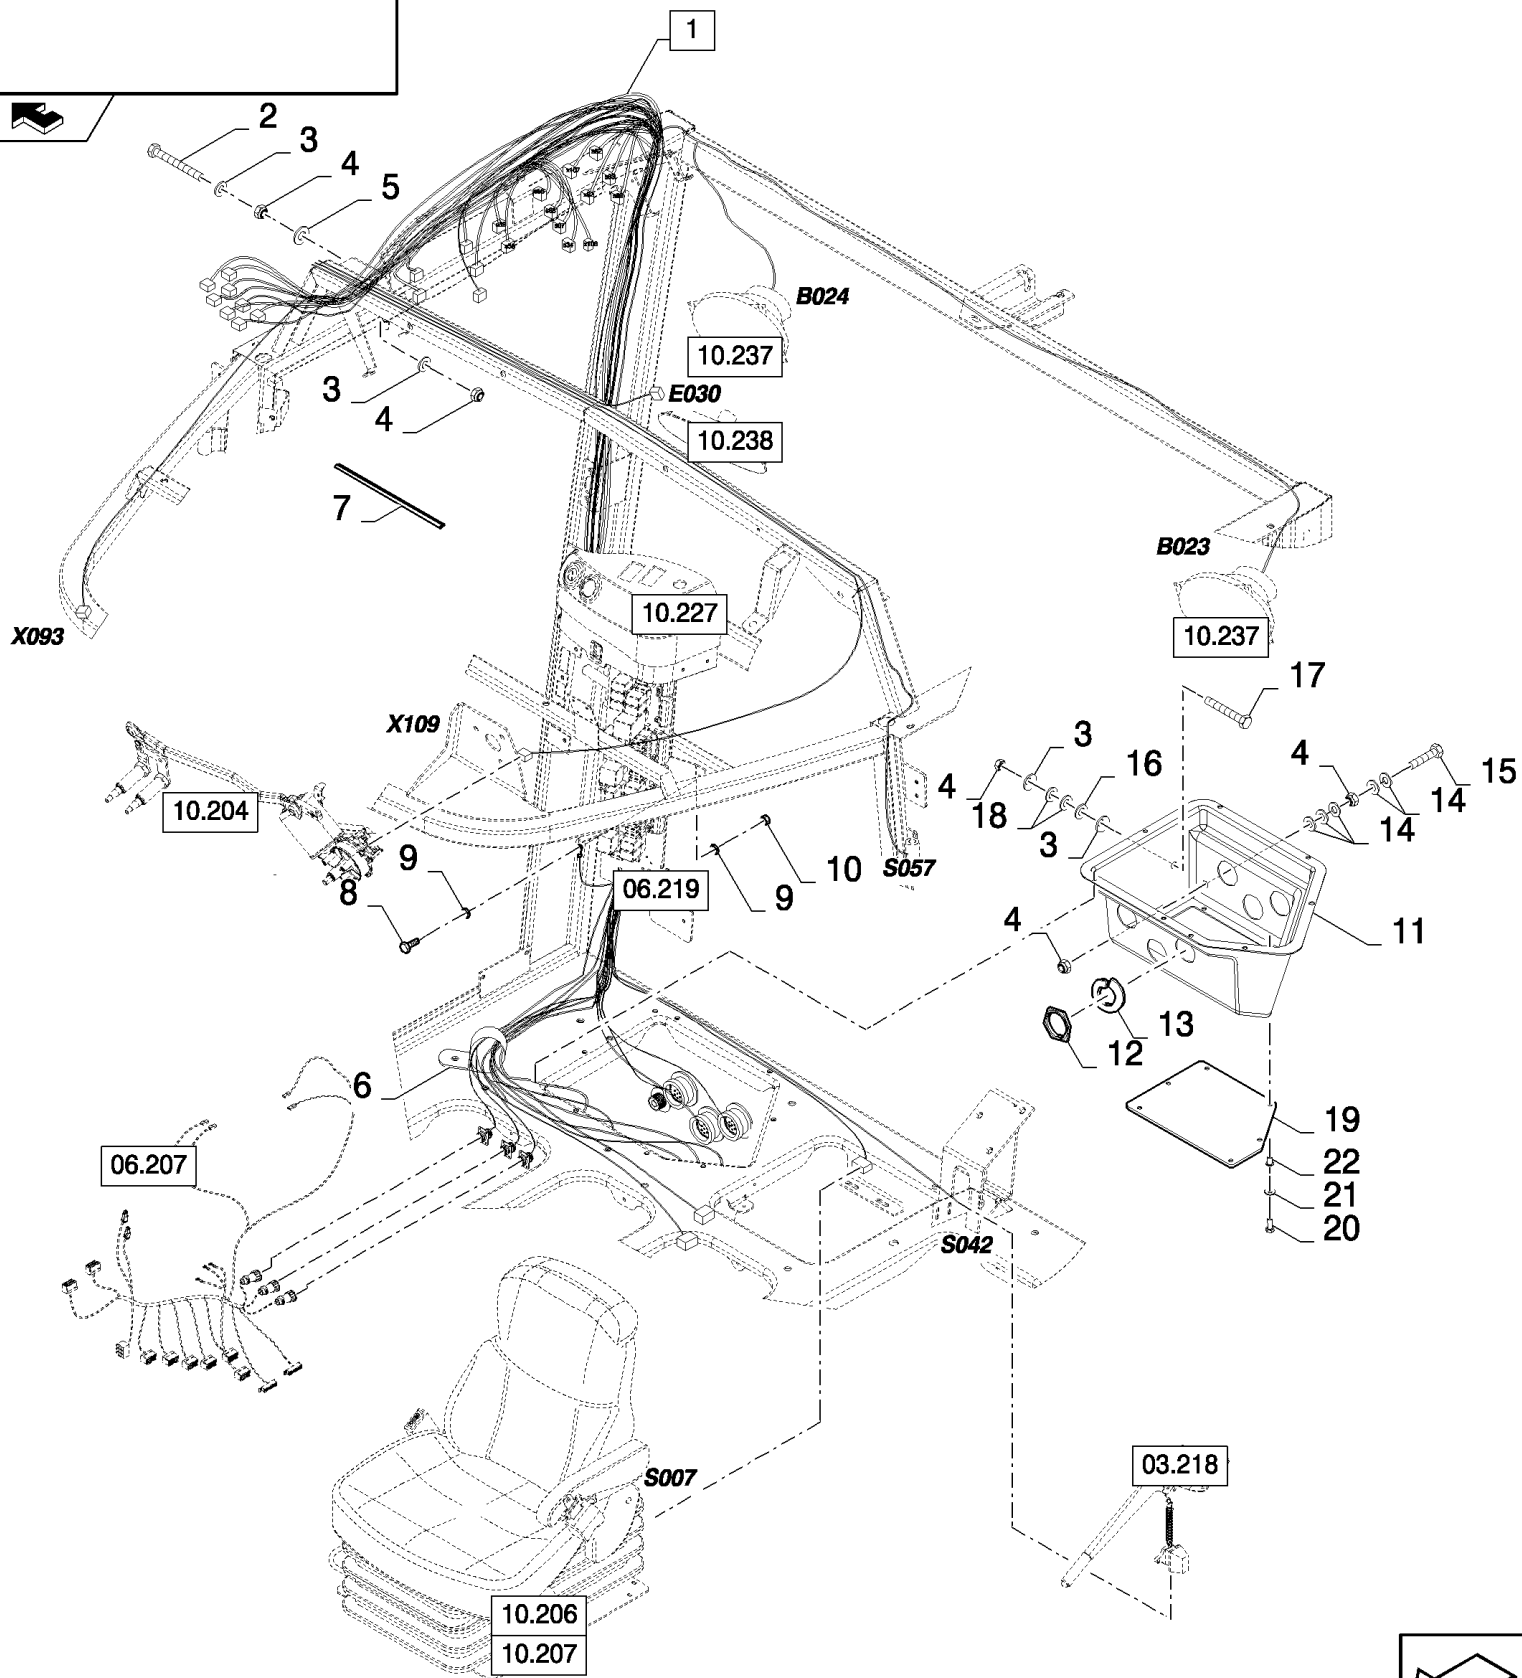

06.217(01) CAB, MAIN WIRING HARNESS

06.217(01) CAB, MAIN WIRING HARNESS

сылка	Номер детали	Кол-во	Описание
1	87370327	1	HARNESS, WIRE, (11 to 22), SEE FIGURE 06.577
2	86977790	1	BOLT, Hex, M6 x 45, 8.8,
3	322357	4	WASHER, SPRING, Belleville, M6,
4	9706755	5	NUT, M6, CI 8,
5	9824259	1	WASHER, M6 x 12 x 1.6,
6	86628564	1	CLAMP, 1 1/4", Insul, 3/8" Bolt,
7	80401310	1	PROFILE, L=0.5M
8	44334	1	SCREW, Cross Pan Hd, M4 x 12,
9	322355	2	WASHER, SPRING, Belleville, M4,
10	100012	1	NUT, M4, CI 8,
11	87055523	1	JUNCTION BOX,
12	86619907	9	NUT, , BSN C543
12	636666	9	NUT, , ASN D544
13	84607513	9	WASHER, LOCK, , BSN C543
13	636665	9	WASHER, LOCK, , ASN D544
14	412649	5	WASHER, SPRING, Belleville, M6,
15	120101	1	BOLT, Hex, M6 x 30, 8.8, Full Thd,
16	86588450	1	WASHER, M6,
17	120102	1	BOLT, Hex, M6 x 40, 8.8, Full Thd,
18	140040	2	WASHER, M6 x 22 x 2,
19	84807744	1	COVER,
20	412064	6	SCREW, Hex, M4 x 16, 8.8, Full Thd,
21	322355	6	WASHER, SPRING, Belleville, M4,
22	84814233	6	FASTENER,