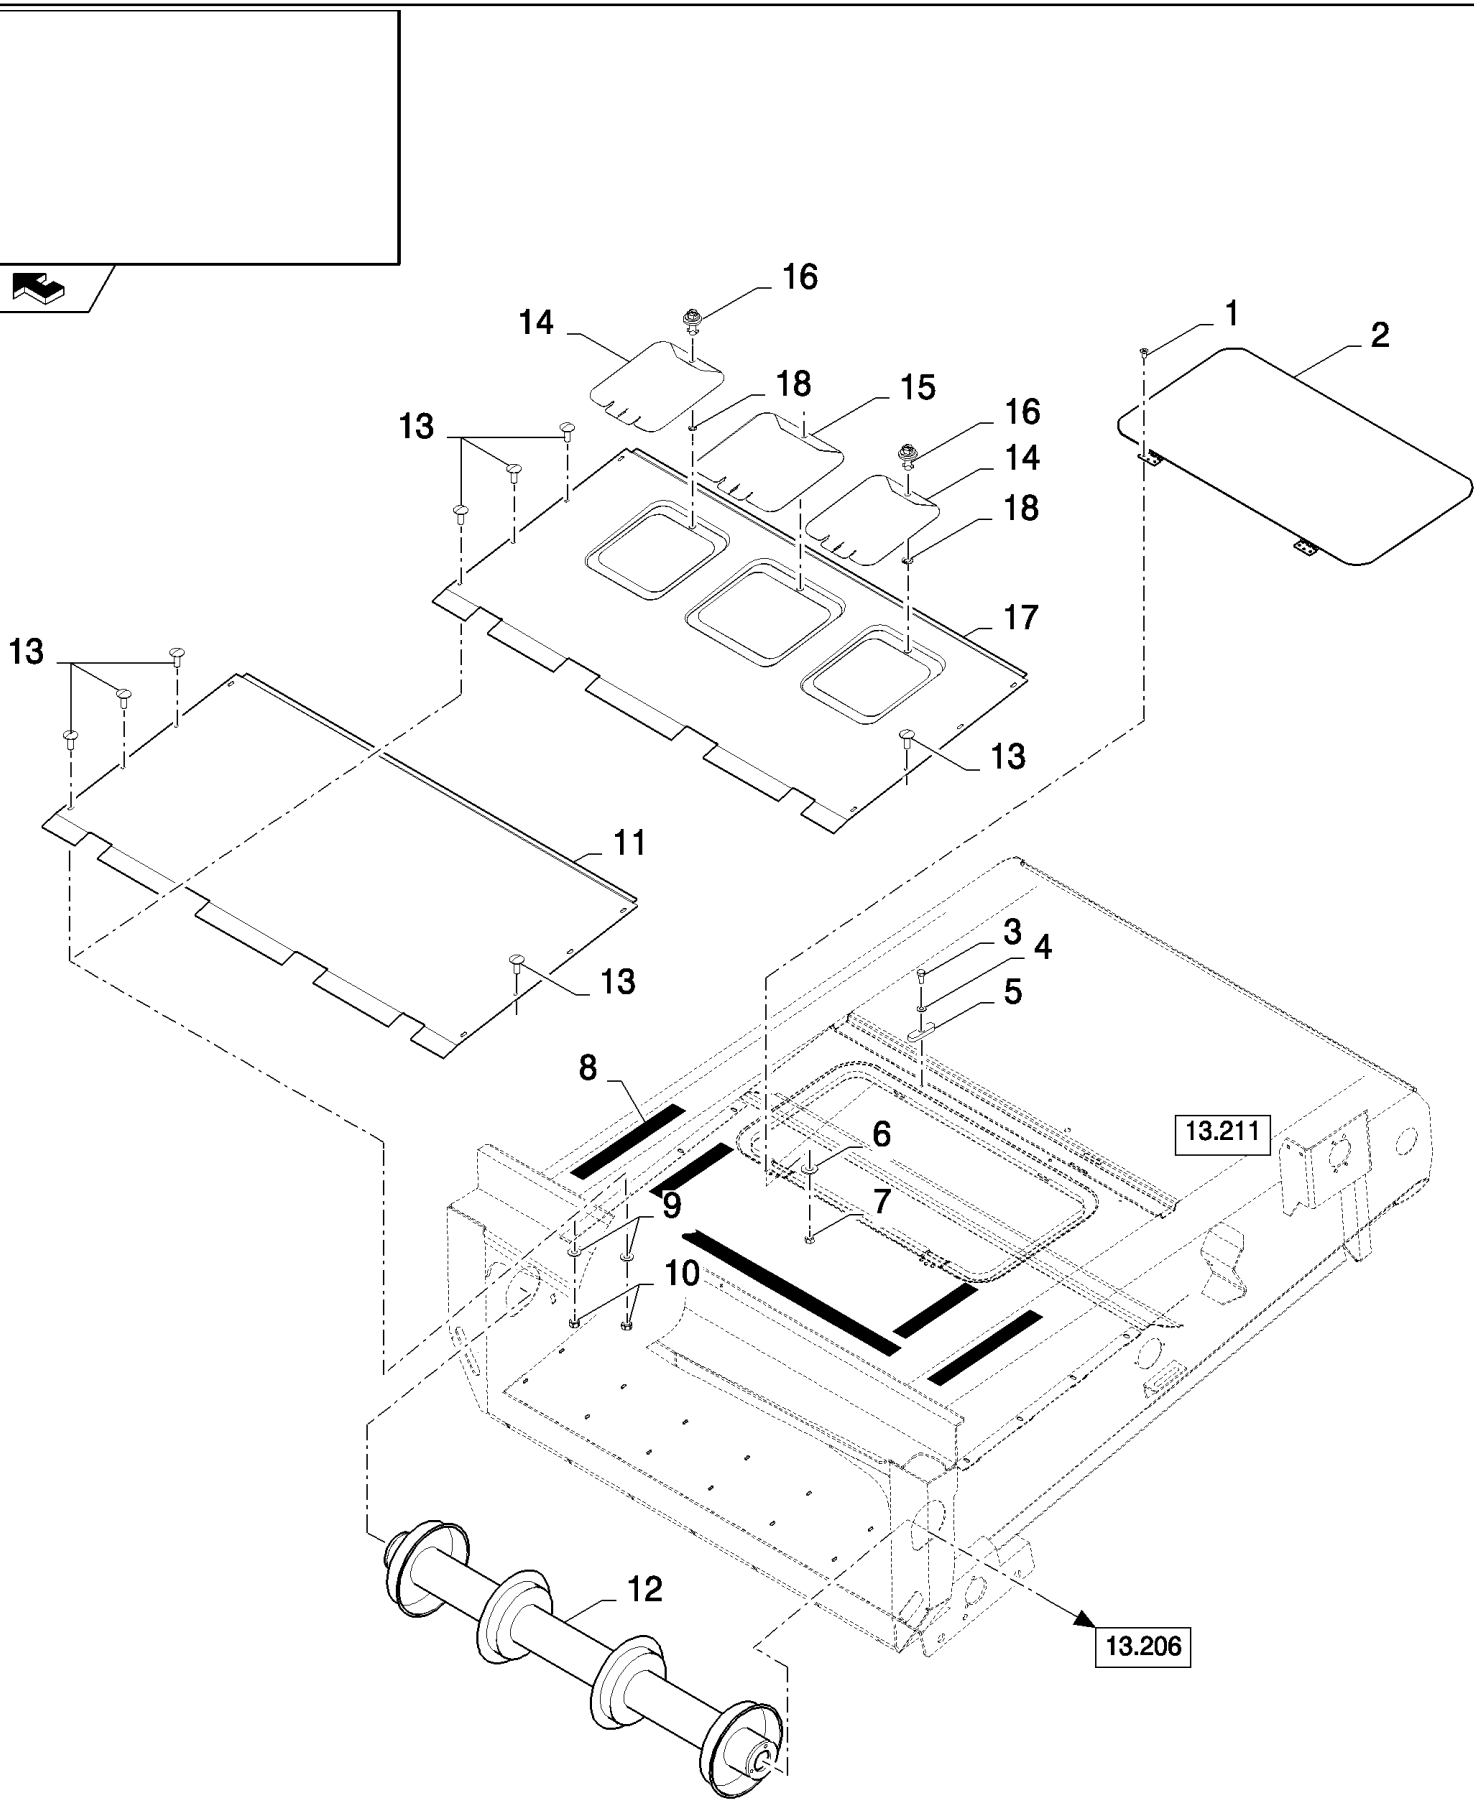

13.213(01) LOWER SHAFT

13.213(01) LOWER SHAFT

сылка	Номер детали	Кол-во	Описание
1	120100	6	BOLT, Hex, M6 x 20, 8.8,
2	84982332	1	COVER, , FOR SMALL GRAIN ONLY, FOR STANDARD ONLY
3	120104	2	BOLT, Hex, M8 x 20, 8.8,
4	378243	2	WASHER, M8,
5	84982331	2	CLIP,
6	322357	6	WASHER, SPRING, Belleville, M6,
7	9706755	6	NUT, M6, CI 8,
8	401502	AR	STRIP, ANTI-SKID, 51mm x 18.3 Roll - Cut to Size - L=1.97M
9	9706690	8	NUT, M8, CI 8,
10	322358	8	WASHER, SPRING, Belleville, M8,
11	87340925	1	SHEET, , FOR SMALL GRAIN ONLY
12	87318775	1	ROLLER, CONVEYOR, , FOR SMALL GRAIN ONLY, FOR STANDARD ONLY
13	86507486	8	BOLT, CARRIAGE, Short NK, M8 x 20, CI8.8, Full Thd,
14	84448921	2	COVER, , FOR STANDARD ONLY, FOR 3HB ONLY
15	84448919	1	COVER, , FOR 3HB ONLY, FOR STANDARD ONLY
16	89514603	3	LOCK,
17	84449007	1	PLATE, , FOR STANDARD ONLY, FOR 3HB ONLY
18	9514605	3	RING, LOCKING,