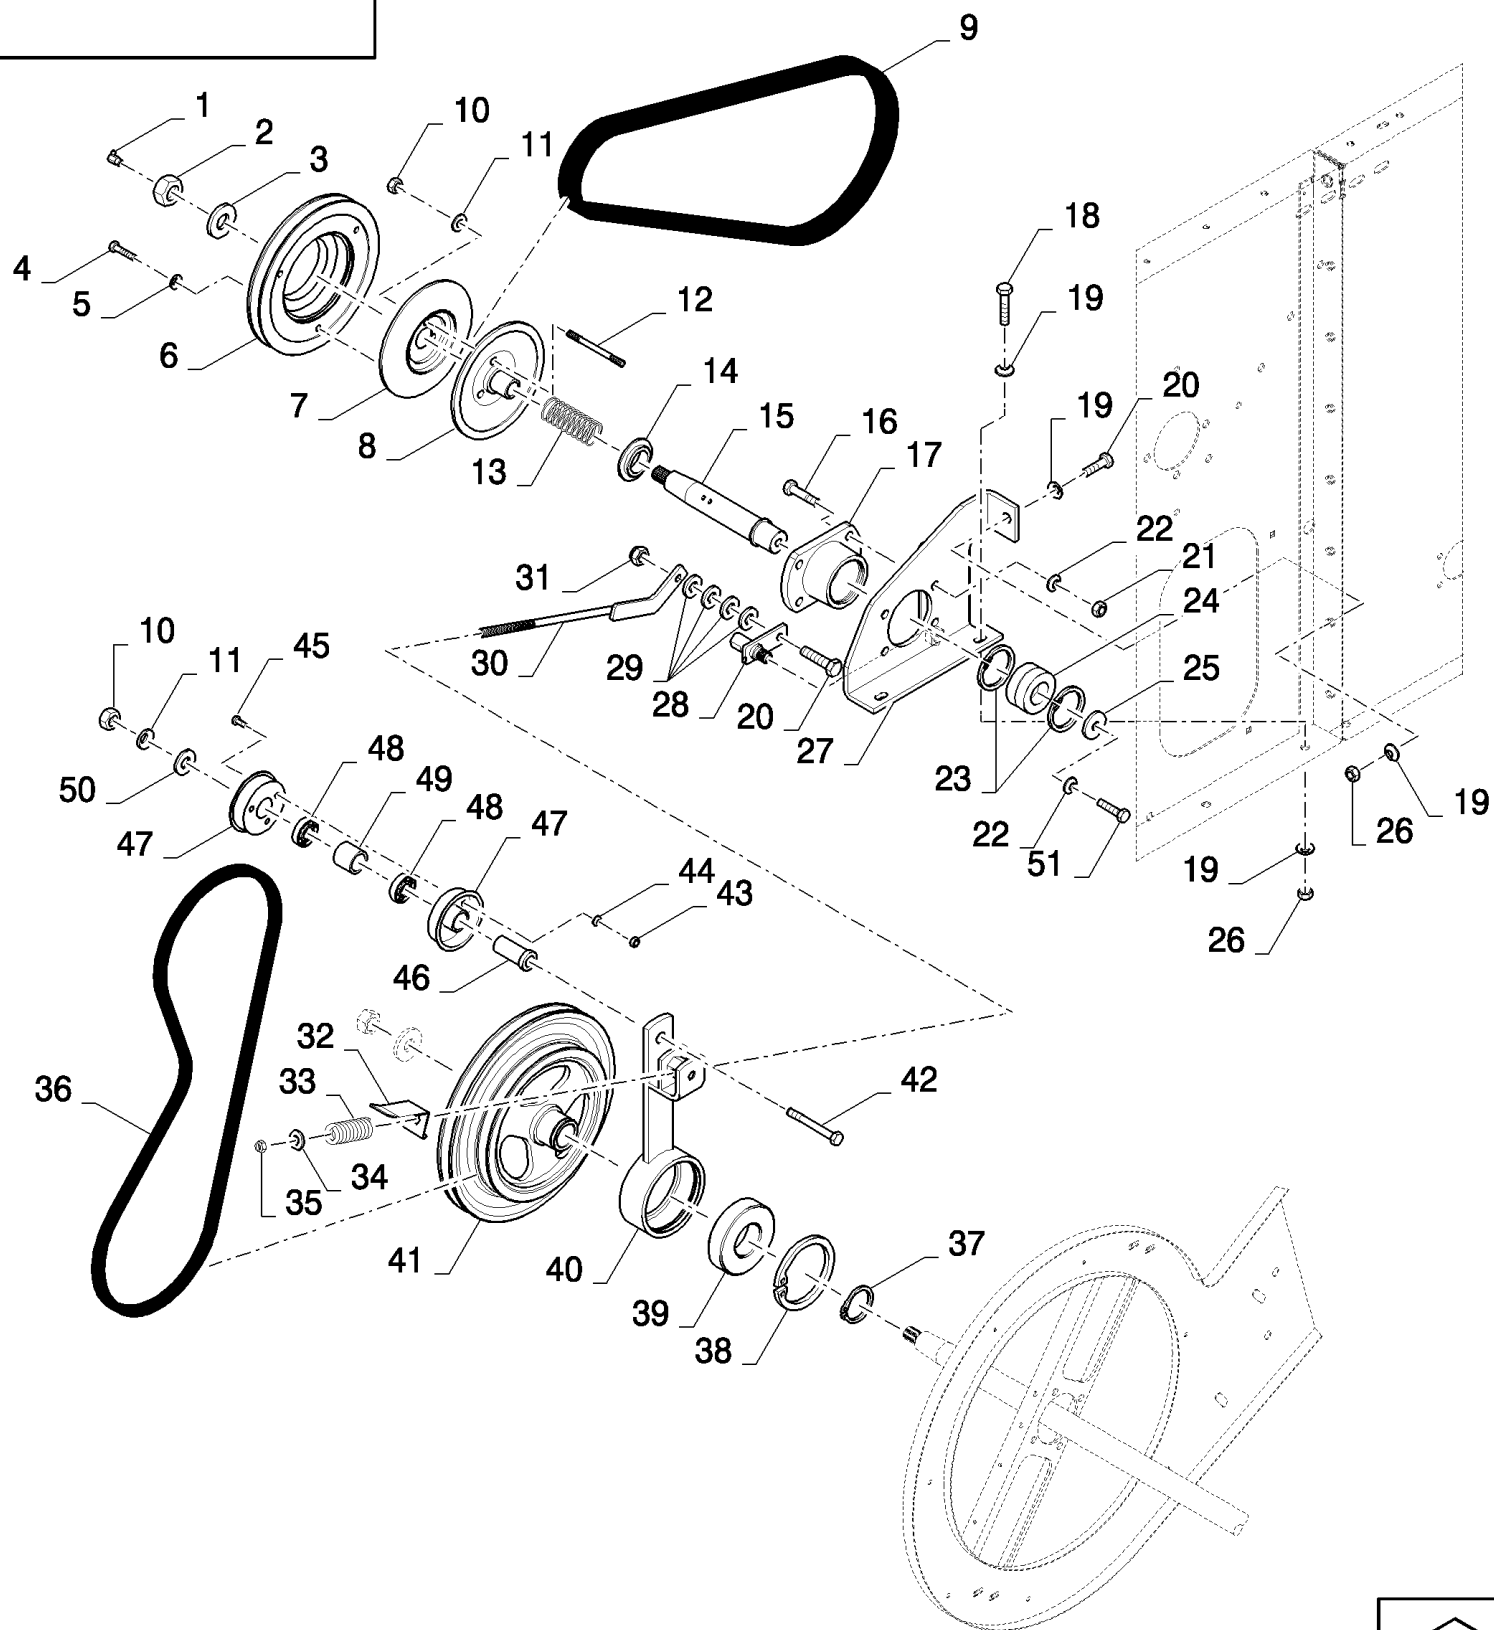

18.84079203(01) LOW RPM FAN VARIATOR

18.84079203(01) LOW RPM FAN VARIATOR

сылка	Номер детали	Кол-во	Описание
	84079203		DIA KIT, HARVESTER,
1	323713	1	NIPPLE, LUBE,
2	100085	1	NUT, M20 x 1.5, CI 8,
3	86592703	1	WASHER, M20 x 50 x 6, HT,
4	43127	3	BOLT, Hex, M8 x 25, 8.8,
5	322358	3	WASHER, SPRING, Belleville, M8,
6	84452186	1	PULLEY,
7	84452219	1	HALF-PULLEY,
8	84334072	1	PULLEY,
9	84452153	1	BELT,
10	100020	4	NUT, M16, CI 8,
11	140048	4	WASHER, SPRING, Belleville, M16,
12	110055	3	STUD,
13	334054	1	SPRING,
14	84452294	1	RING,
15	84452136	1	SPINDLE,
16	300389	4	BOLT, Hex, M12 x 35, 8.8, Full Thd,
17	84452245	1	HOUSING, BEARING,
18	120112	2	BOLT, Hex, M10 x 40, 8.8, Full Thd,
19	140045	6	WASHER, SPRING, Belleville, M10,
20	9706704	2	BOLT, Hex, M10 x 35, 8.8, Full Thd,
21	9706685	4	NUT, M12, CI 8,
22	140046	5	WASHER, SPRING, Belleville, M12,
23	300649	2	
24	84452155	1	BEARING ASSY,
25	80395606	1	WASHER,
26	100016	3	NUT, M10, CI 8,
27	84452384	1	SUPPORT,
28	84431514	1	HINGE,
29	378244	AR	WASHER, M10,
30	84452387	1	TIE-ROD,
31	100037	1	NUT, M10 x 1.5, CI 8,
32	84452396	1	INDICATOR,
33	440651	1	SPRING,
34	378245	1	WASHER, M12,
35	412126	1	NUT, LOCK, M12 x 1.75, CI 8,
36	84452112	1	BELT,
37	80370008	1	RING, SNAP,
38	301652	1	RING, SNAP, M110, Int,
39	388069	1	BEARING ASSY,
40	84452357	1	LEVER, IDLER,
41	84452194	1	PULLEY,
42	374889	1	BOLT, Hex, M16 x 100, 8.8,
43	9706755	3	NUT, M6, CI 8,
44	322357	3	WASHER, SPRING, Belleville, M6,