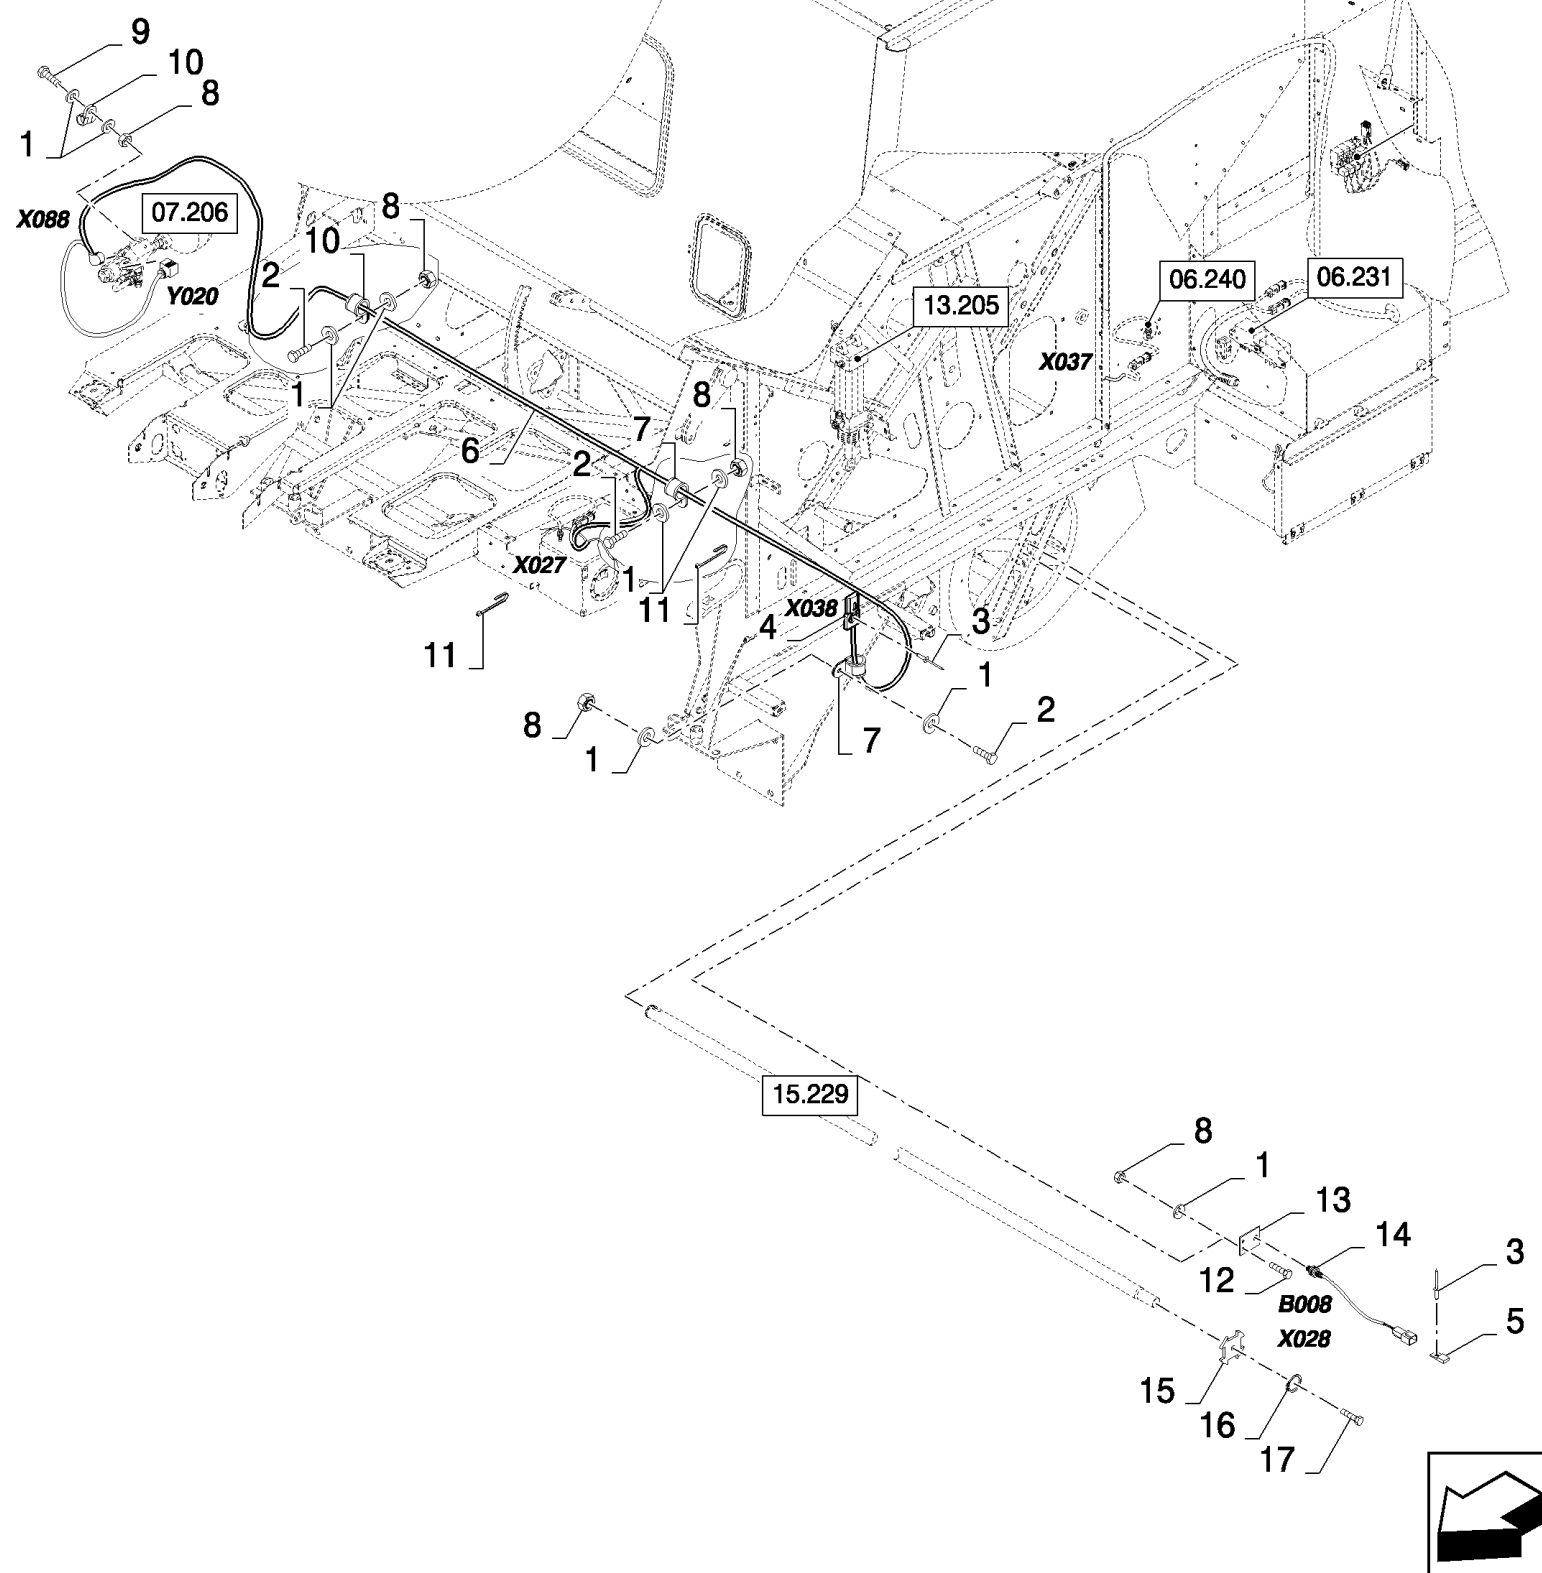

06.232(01) UPPER FRAME, ELECTRICITY

CS6090 COMBINE (9/06-) - Electrical System

06.232(01) UPPER FRAME, ELECTRICITY

сылка	Номер детали	Кол-во	Описание
1	322357	10	WASHER, SPRING, Belleville, M6,
2	86977786	3	BOLT, Hex, M6 x 25, 8.8,
3	445394	2	RIVET, Pop, M4.8 x 12.7,
4	84807267	1	CONNECTOR, WIRE,
5	84058832	1	CLIP,
6	84452029	1	HARNESS, WIRE, , SEE FIGURE 06.573
7	84818443	2	CLAMP,
8	9706755	6	NUT, M6, CI 8,
9	43118	1	BOLT, Hex, M6 x 40, 8.8,
10	84818442	2	CLAMP,
11	9993154	5	ELASTIC STRAP,
12	86508568	2	BOLT, Hex, M6 x 16, 8.8,
13	84334070	1	BRACKET,
14	84058861	1	SENSOR, , SEE FIGURE 06.701
15	84077888	1	DISC,
16	140045	1	WASHER, SPRING, Belleville, M10,
17	43138	1	BOLT, Hex, M10 x 20, 8.8, Full Thd,