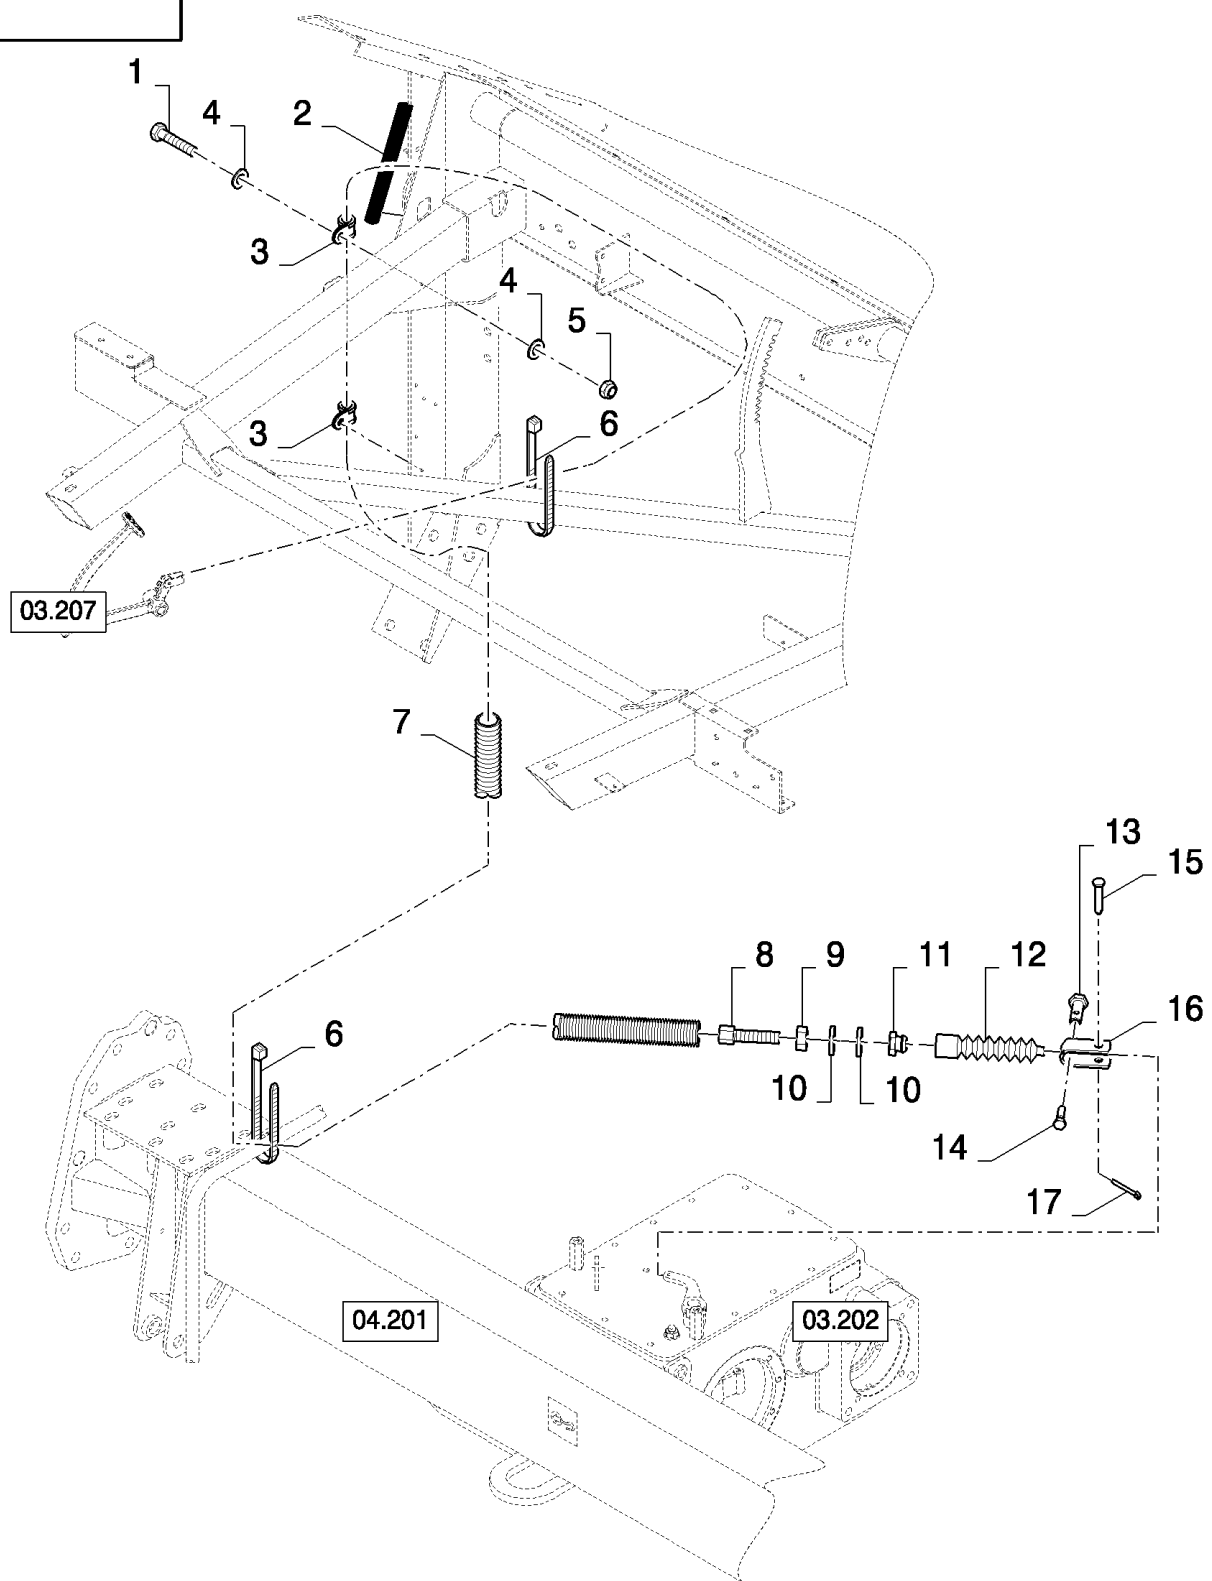

03.208(01) DIFFERENTIAL LOCK CONTROL

03.208(01) DIFFERENTIAL LOCK CONTROL

сылка	Номер детали	Кол-во	Описание
1	43117	2	BOLT, Hex, M6 x 30, 8.8,
2	NS	1	NOT SERVICED, L=0.12M
3	431352	2	CLAMP,
4	140040	2	WASHER, M6 x 22 x 2,
5	412152	2	NUT, LOCK, M6 x 1, CI 8.8,
6	9818147	2	CLAMP,
7	NS	1	NOT SERVICED, L=0.6M
8	449469	1	SCREW,
9	100016	1	NUT, M10, CI 8,
10	394629	2	WASHER, LOCK,
11	449470	1	NUT,
12	9818291	1	BELLOWS,
13	381140	1	CLAMP,
14	120100	1	BOLT, Hex, M6 x 20, 8.8,
15	376876	1	PIN, CLEVIS, M6 x 30,
16	388340	1	YOKE,
17	86977785	1	PIN, SPLIT (COTTER), M1.6 x 20,