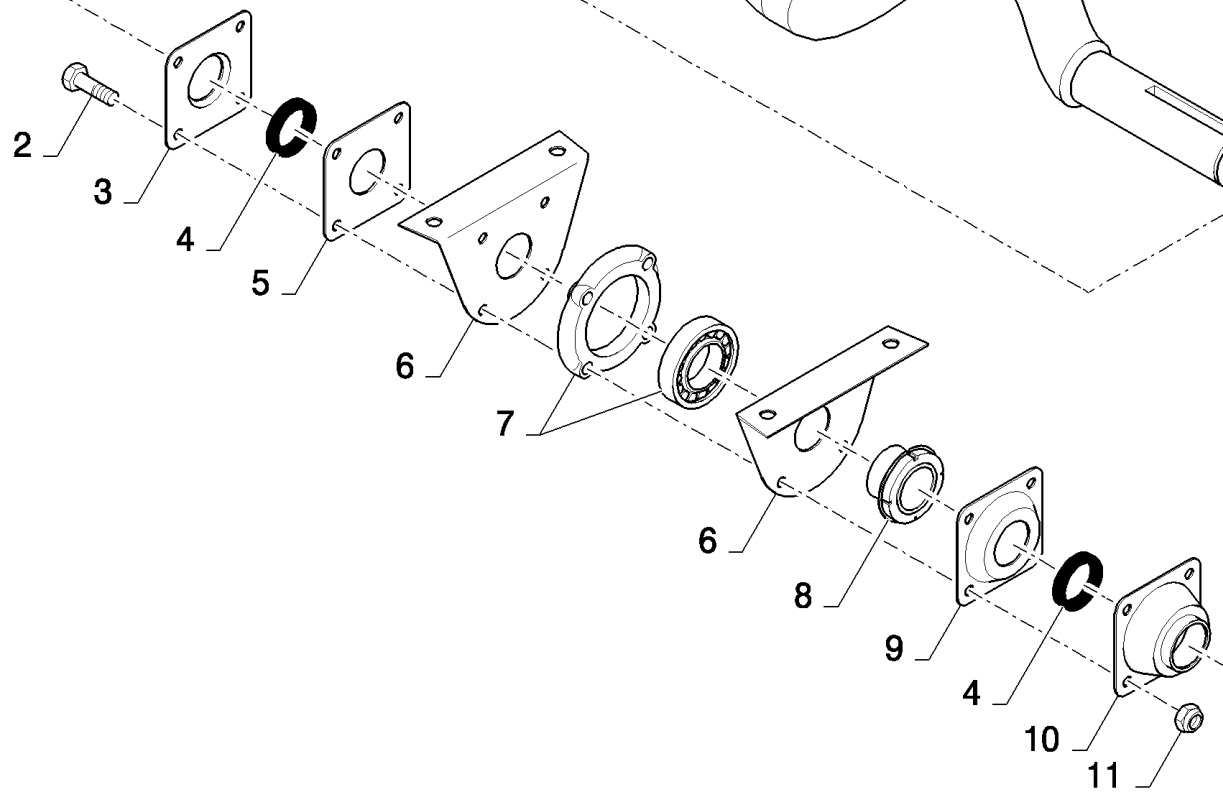

15.209(01) STRAW WALKER SHAFTS

15.209(01) STRAW WALKER SHAFTS

сылка	Номер детали	Кол-во	Описание
1	84057292	1	SHAFT,
2	43129	24	BOLT, Hex, M8 x 40, 8.8,
3	84072502	6	FLANGE,
4	84057533	12	RING,
5	84072504	6	FLANGE,
6	421876	12	PLATE,
7	84434854	6	BEARING ASSY,
8	84057563	6	SLEEVE,
9	84072507	6	FLANGE,
10	84072506	6	FLANGE,
11	86629542	24	NUT, LOCK, M8 x 1.25, Cl 8,
12	84072405	2	SHAFT, (1 to 11)