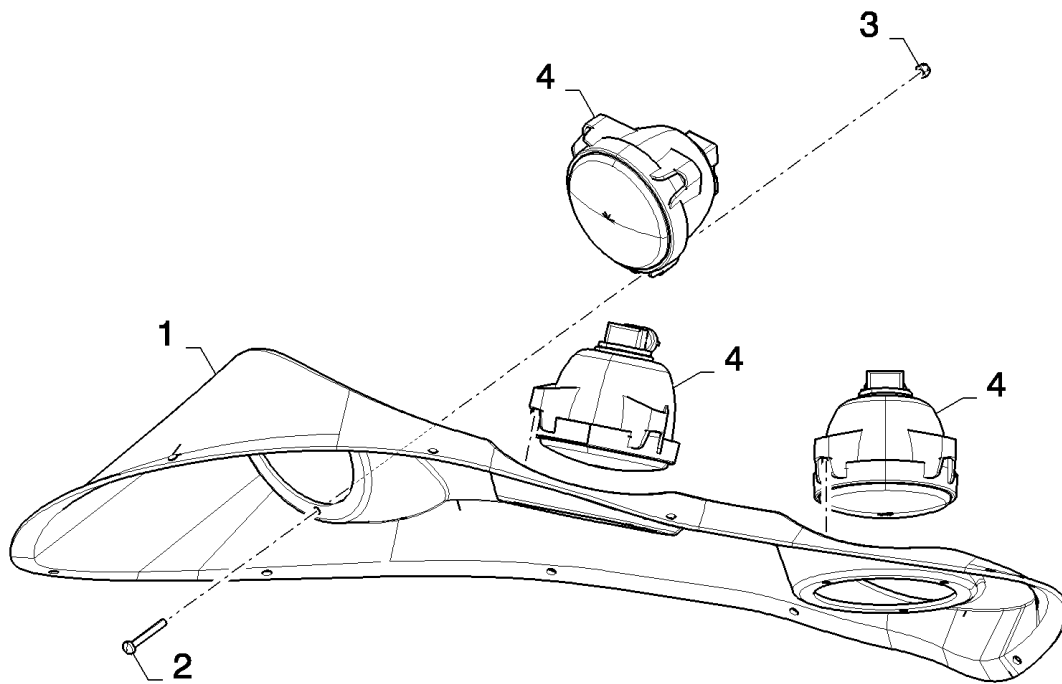

CS6090 COMBINE (9/06-) - Cab

10.241(02) CAB ROOF LIGHTS, LH - D544

сылка	Номер детали	Кол-во	Описание
1	87399063	1	BEZEL,
2	86511825	9	SCREW, Cross Pan Hd, M4 x 30,
3	385681	9	NUT, LOCK, M4 x .7, CI 8,
4	87521890	3	LAMP,