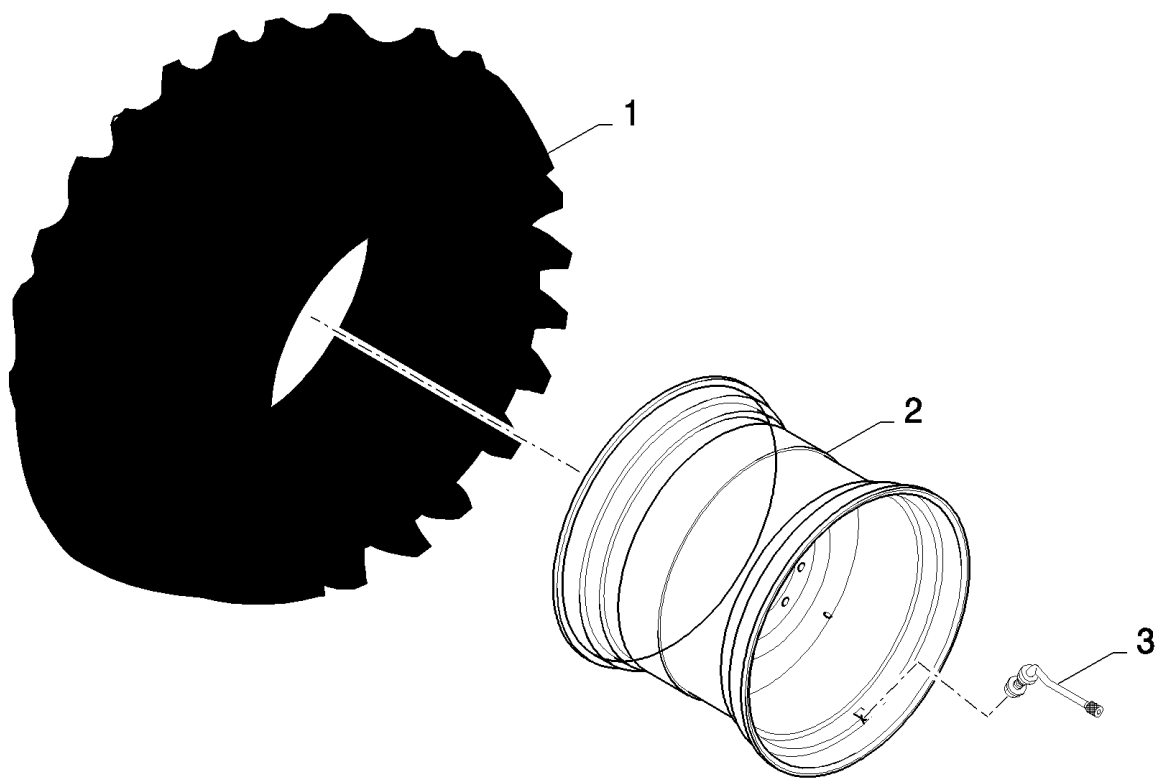

CS6090 COMBINE (9/06-) - Wheels/Tracks

11.206(01) TRACTION WHEELS : 650/75R32-172A8(-24)5B

сылка	Номер детали	Кол-во	Описание
1	84068189	2	TYRE/TIRE,
2	84817046	2	RIM,
3	84460168	2	VALVE STEM,