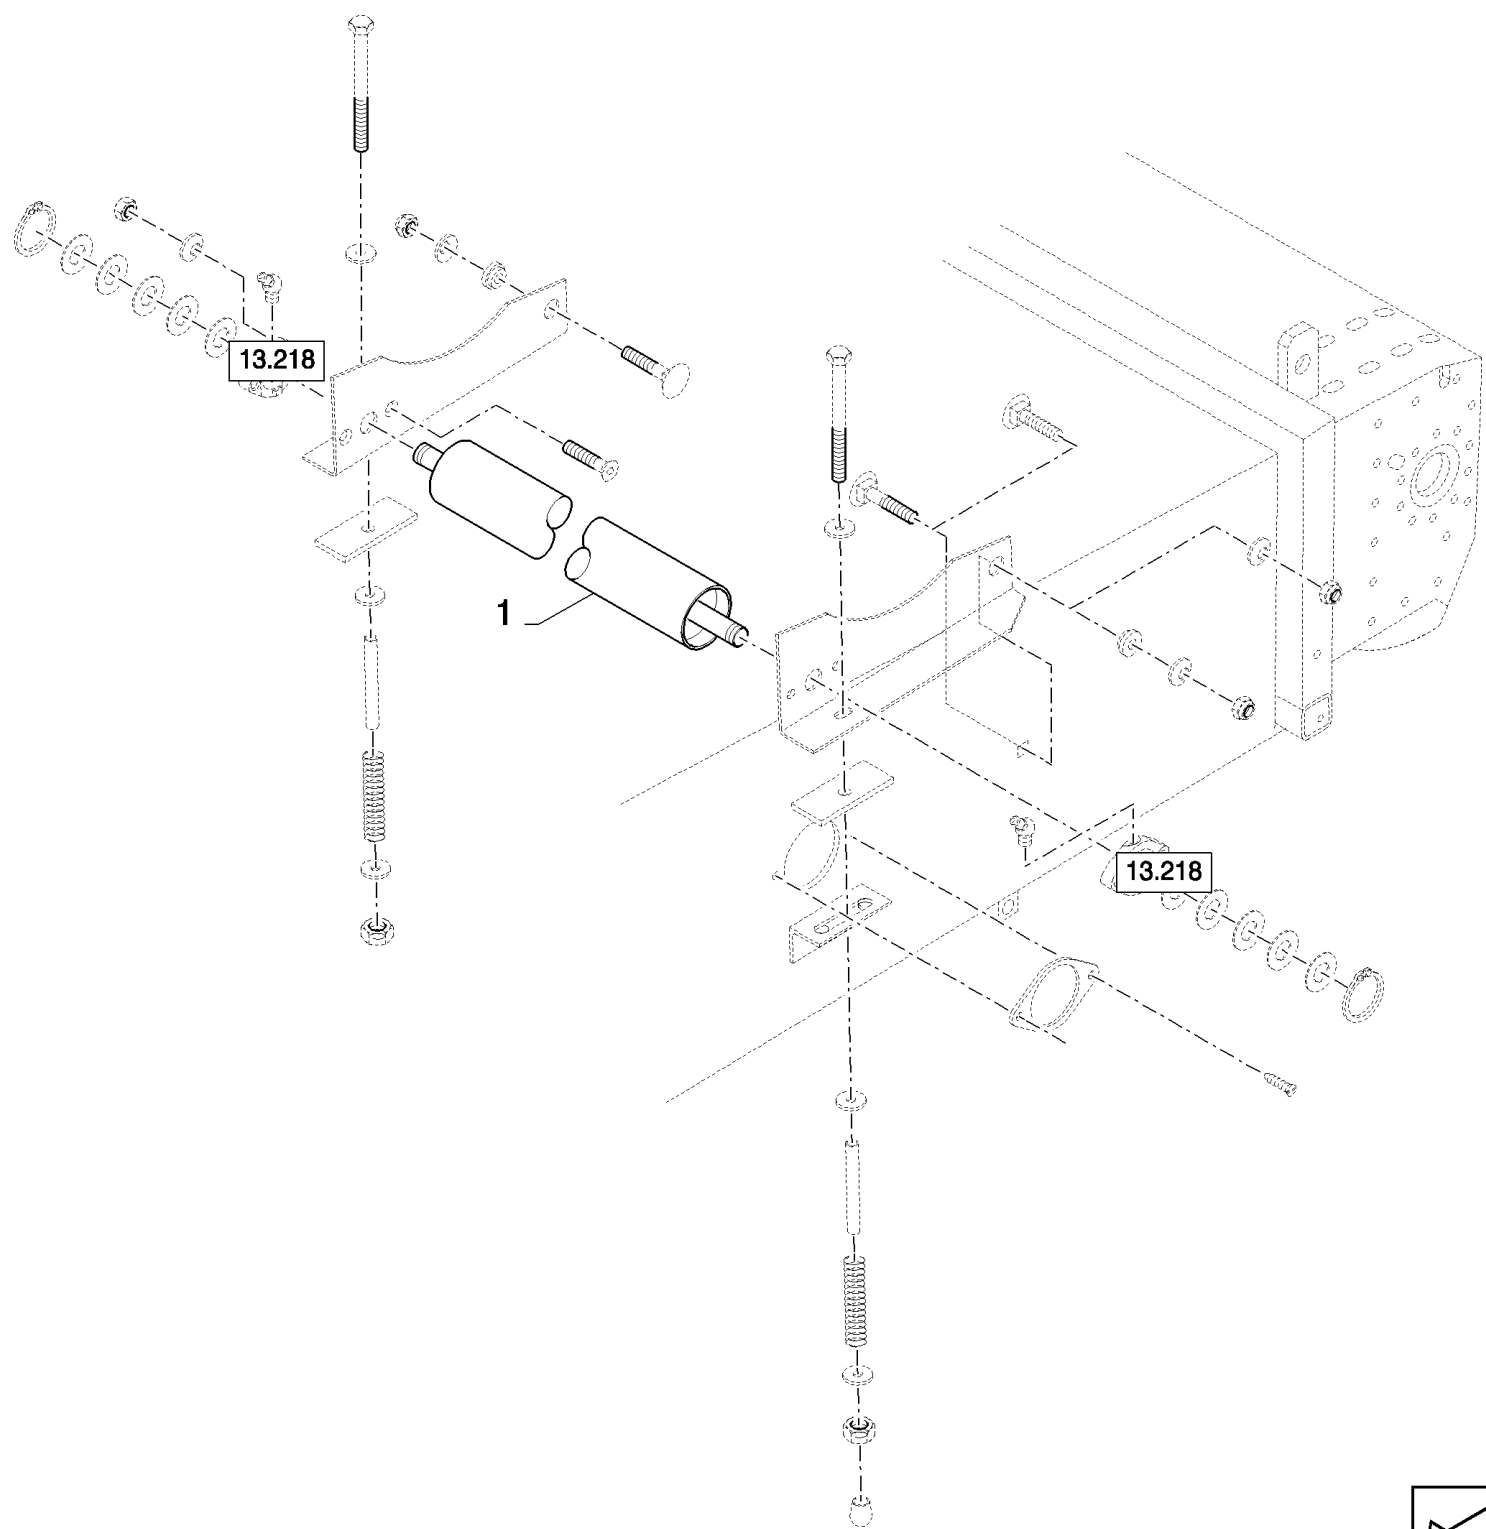

CS6090 COMBINE (9/06-) - Straw Elevator

13.218(01) STRAW ELEVATOR, GUIDE ROLL

сылка	Номер детали	Кол-во	Описание
1	412579	2	BOLT, Hex, M10 x 230, 8.8, M10x230
2	9832748	6	WASHER, 11MM
3	9500474	2	PAD, RUBBER,
4	84334391	2	TUBE,
5	354085	2	SPRING,
6	412141	2	NUT, LOCK, M10 x 1.5, CI 8,
7	84005018	1	PLUG,
8	100038	2	NUT, LOCK, M12 x 1.75, CI 8,
9	140046	4	WASHER, SPRING, Belleville, M12,
10	9500475	2	BUSHING,
11	120044	2	BOLT, CARRIAGE, Short NK, M12 x 30, CI8.8, Full Thd,
12	84039236	1	SUPPORT, RH
13	84039235	1	SUPPORT, LH
14	412466	4	SCREW, Hex Soc Flat Hd, M10 x 35, 8.8, M10x40
15	140045	4	WASHER, SPRING, Belleville, M10,
16	100016	4	NUT, M10, CI 8,
17	370002	2	RING, SNAP, M25, Ext,
18	140229	AR	WASHER, 26MM
19	9514667	2	BEARING ASSY,
20	84814929	1	NIPPLE, LUBE,
21	378663	2	COVER,
22	331619	4	SCREW,
23	374895	2	BOLT, CARRIAGE, Short NK, M12 x 25, CI8.8, Full Thd,
24	9706685	2	NUT, M12, CI 8,
25	323713	1	NIPPLE, LUBE,

13.218(01) STRAW ELEVATOR, GUIDE ROLL