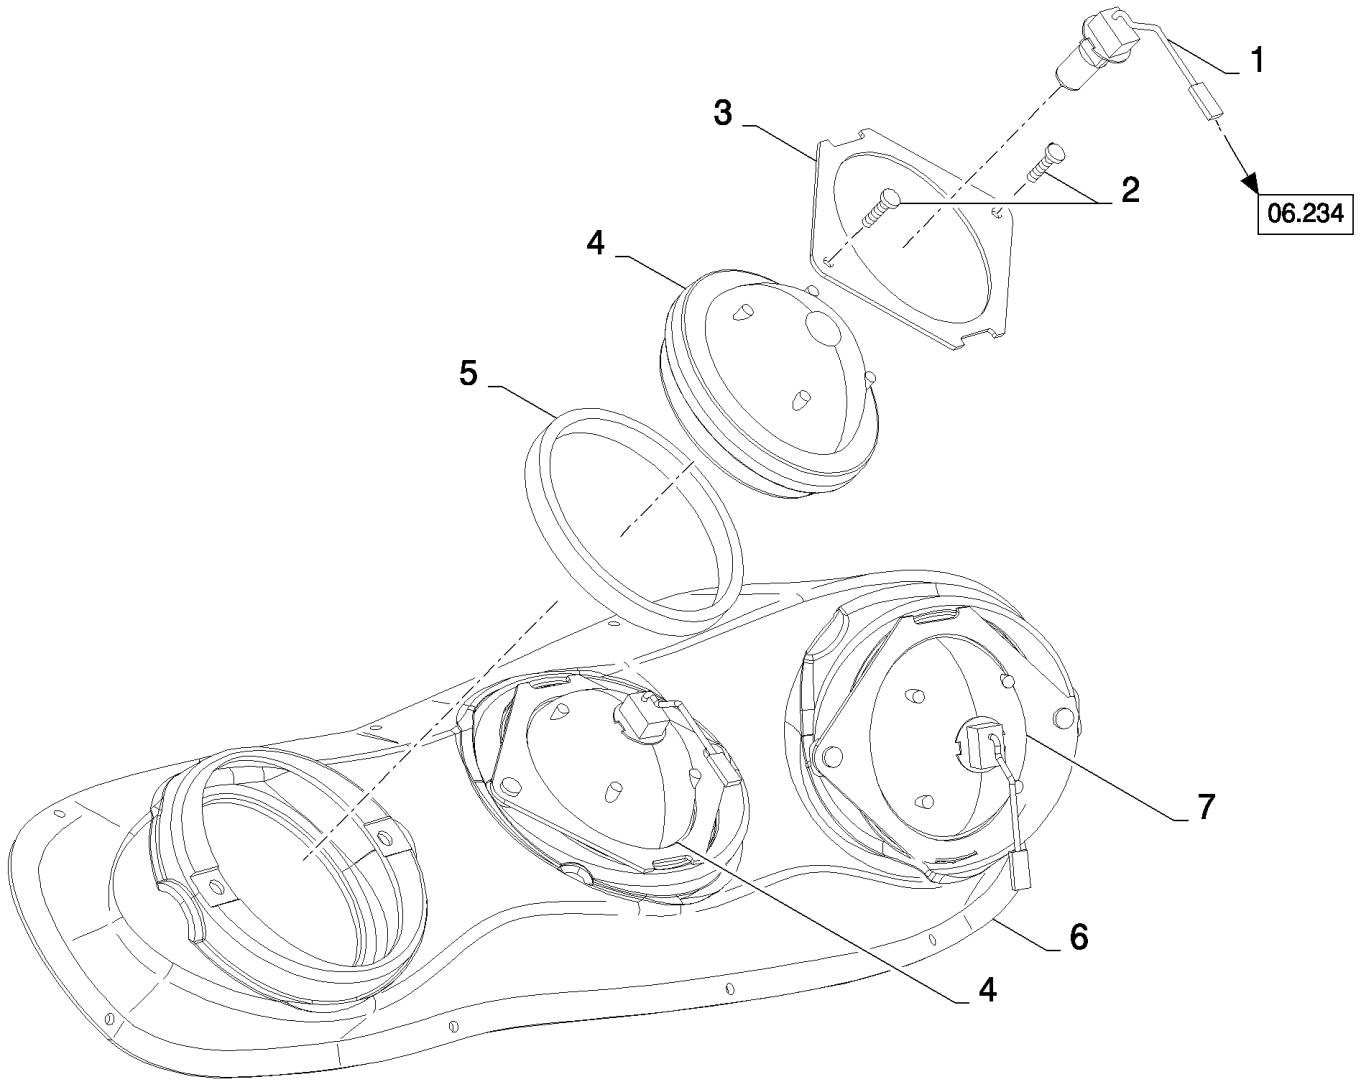

## 10.240(01) CAB ROOF

сылка	Номер детали	Кол-во	Описание
1	322357	19	WASHER, SPRING, Belleville, M6,
2	86508568	4	BOLT, Hex, M6 x 16, 8.8,
3	84814199	1	ARM, SUPPORTING,
4	431021	1	WASHER, SPECIAL,
5	84000834	16	PLUG,
6	84989341	1	PLUG,
7	86511831	2	SCREW, Cross Pan Hd, M6 x 25, M6x25
8	9500185	1	HANDLE GRIP, (9)
9	NSS	2	NOT SERVICED SEPARATELY,
10	9833239	2	NUT, M6
11	338413	1	BOLT, Hex, M6 x 60, 8.8,
12	84989197	1	SUPPORT,
13	9706755	2	NUT, M6, CI 8,
14	86977786	4	BOLT, Hex, M6 x 25, 8.8,
15	86585711	4	SCREW, Cross Pan Hd, M6 x 10,
16	82036366	AR	SECURING BAND, L=5.61M