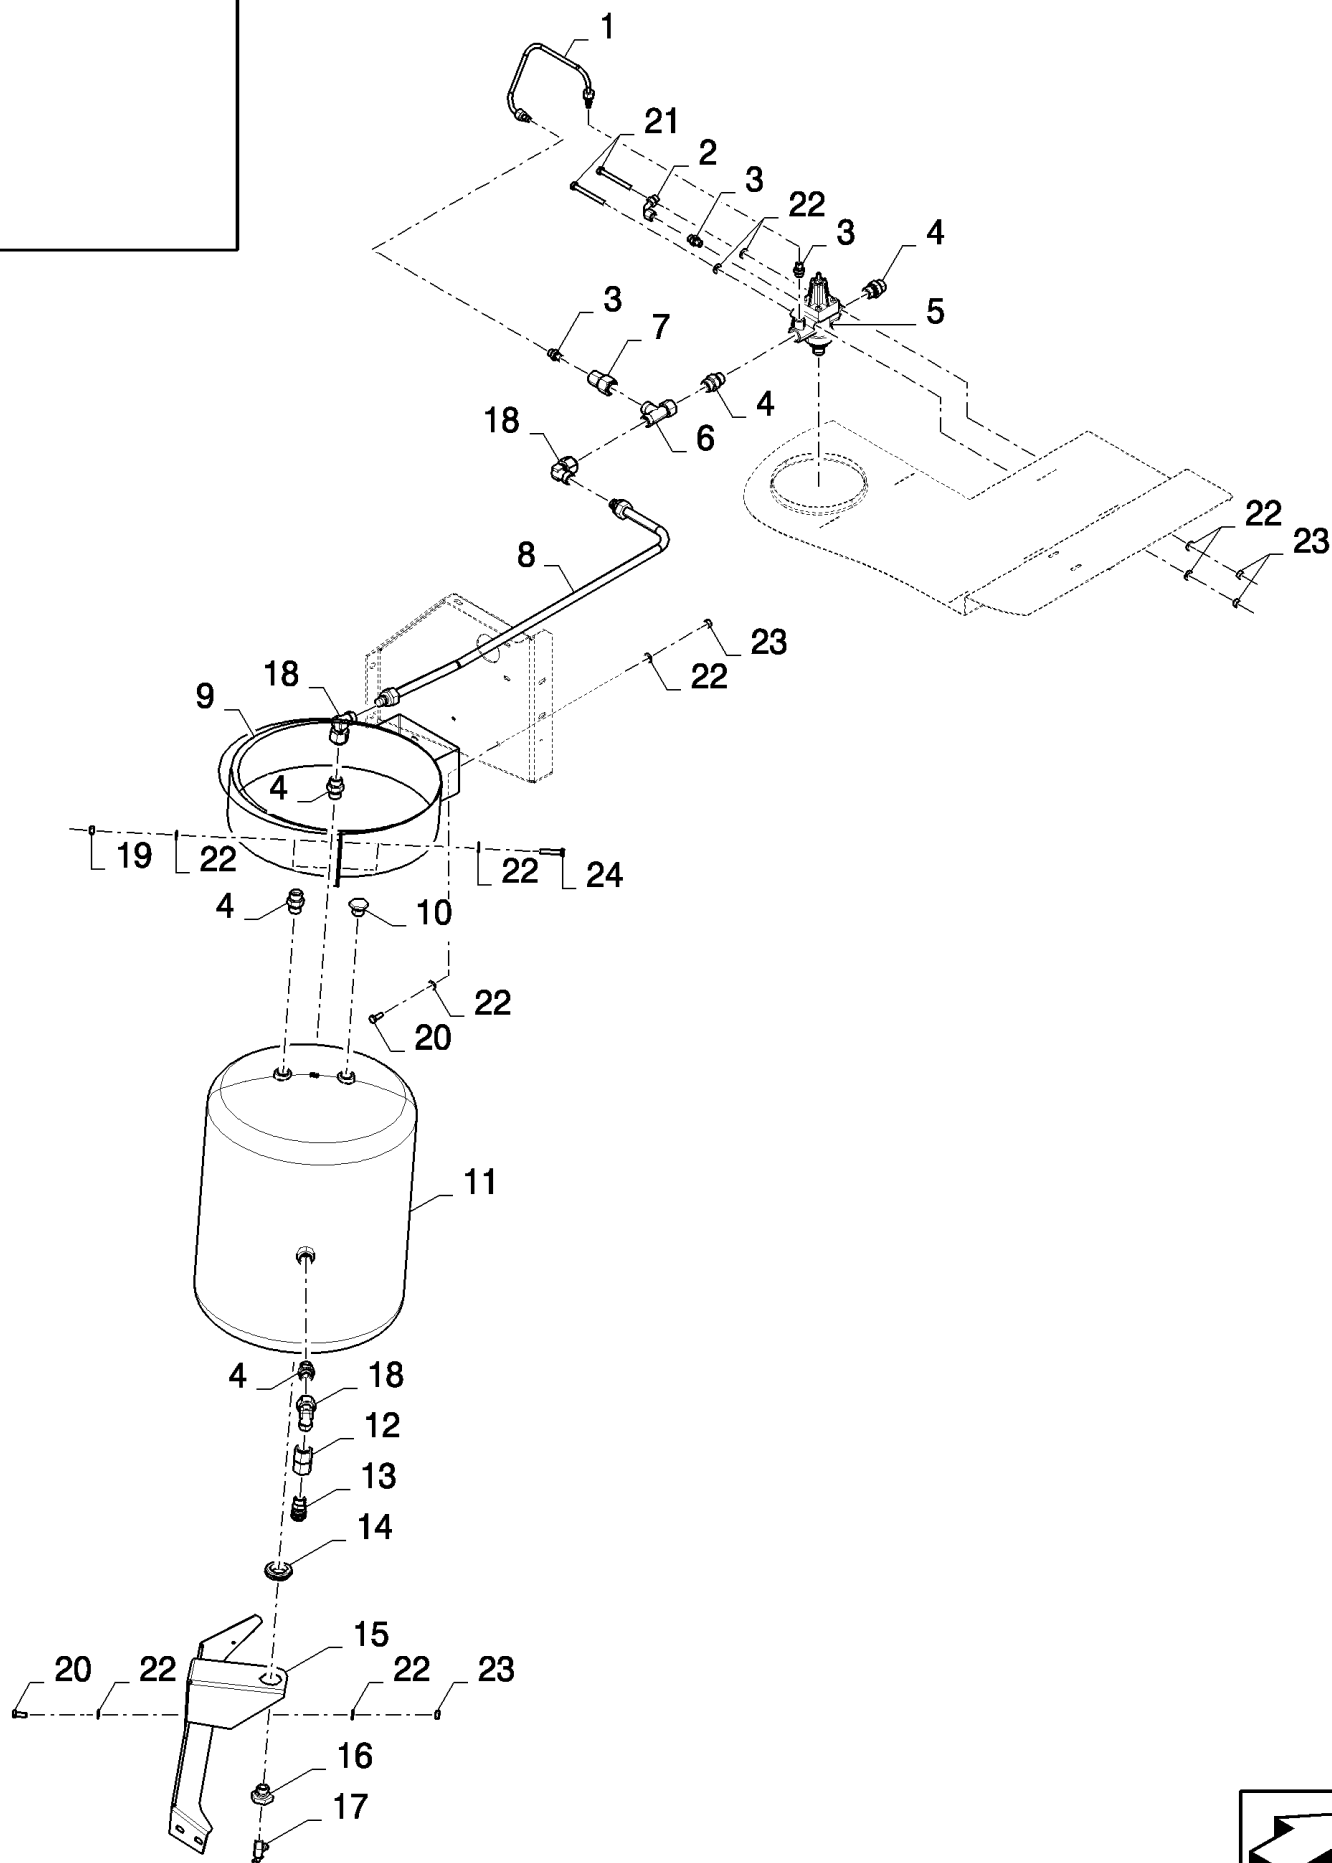

сылка	Номер детали	Кол-во	Описание
1	87523412	1	PIPE, VENTILATION,
2	418283	1	ELBOW,
3	9513082	3	CONNECTOR, HYD.,
4	9516263	4	CONNECTOR, HYD.,
5	84440618	1	VALVE, PRESSURE RELIEF,
6	84042903	1	CONNECTOR, HYD.,
7	9838275	1	CONNECTOR, HYD.,
8	87540798	1	PIPE, VENTILATION,
9	87345148	1	SUPPORT,
10	84814963	1	CONNECTOR, HYD.,
11	84019044	1	RESERVOIR, AIR,
12	84433625	1	CONNECTOR, HYD.,
13	84043491	1	COUPLING, QUICK, MALE,
14	129959	1	GROMMET,
15	87542411	1	SUPPORT,
16	84019122	1	CONNECTOR, HYD.,
17	441031	1	DRAINCOCK/TAP, SUPPLY,
18	84440128	3	CONNECTOR, HYD.,
19	86629542	2	NUT, LOCK, M8 x 1.25, CI 8,
20	120104	4	BOLT, Hex, M8 x 20, 8.8,
21	43133	2	BOLT, Hex, M8 x 80, 8.8,
22	322358	16	WASHER, SPRING, Belleville, M8,
23	9706690	6	NUT, M8, CI 8,
24	43129	2	BOLT, Hex, M8 x 40, 8.8,