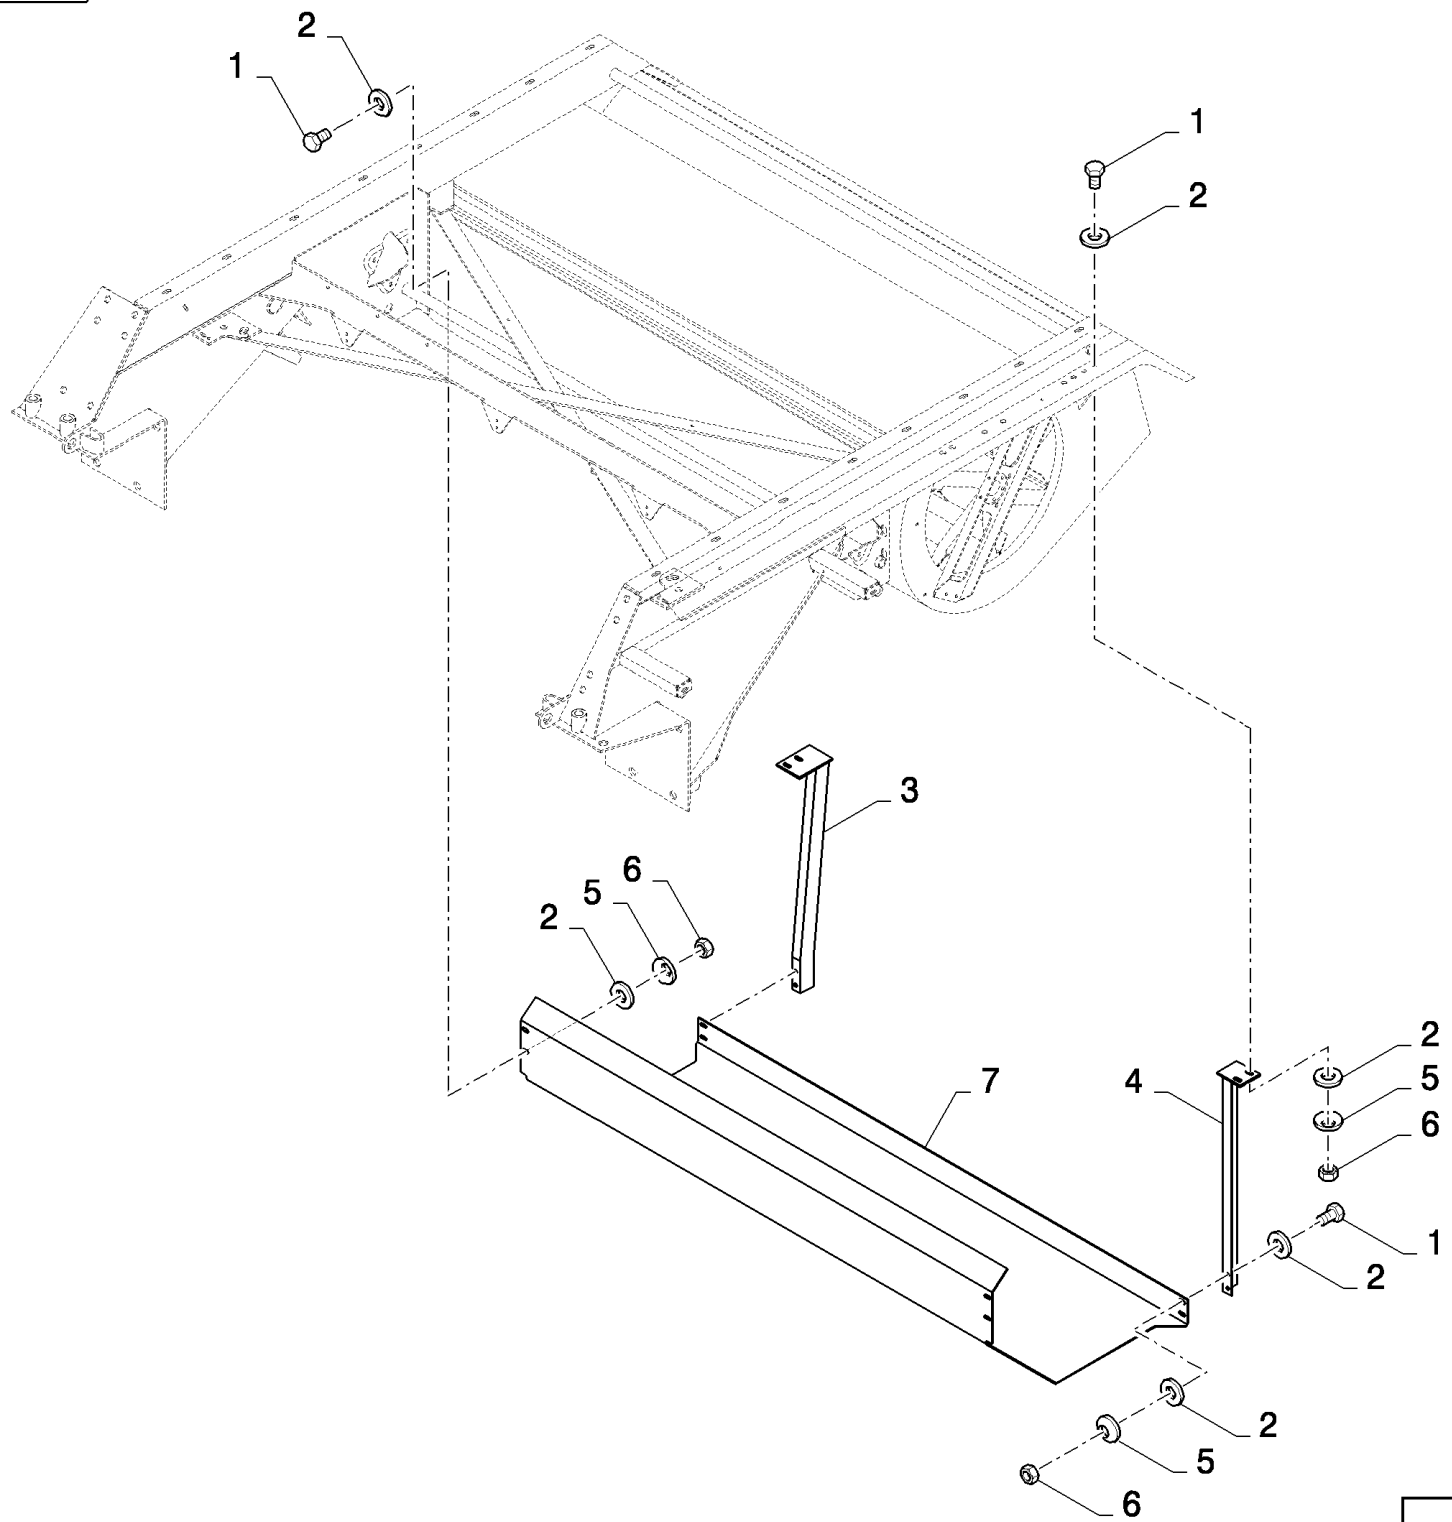

15.210(01) CLEANING SHOE FAN GUARD

CS6090 COMBINE (9/06-) - Cleaning

15.210(01) CLEANING SHOE FAN GUARD

сылка	Номер детали	Кол-во	Описание
1	43127	12	BOLT, Hex, M8 x 25, 8.8,
2	378243	24	WASHER, M8,
3	424732	1	SUPPORT,
4	424728	1	SUPPORT,
5	322358	12	WASHER, SPRING, Belleville, M8,
6	9706690	12	NUT, M8, CI 8,
7	84432609	1	PLATE,