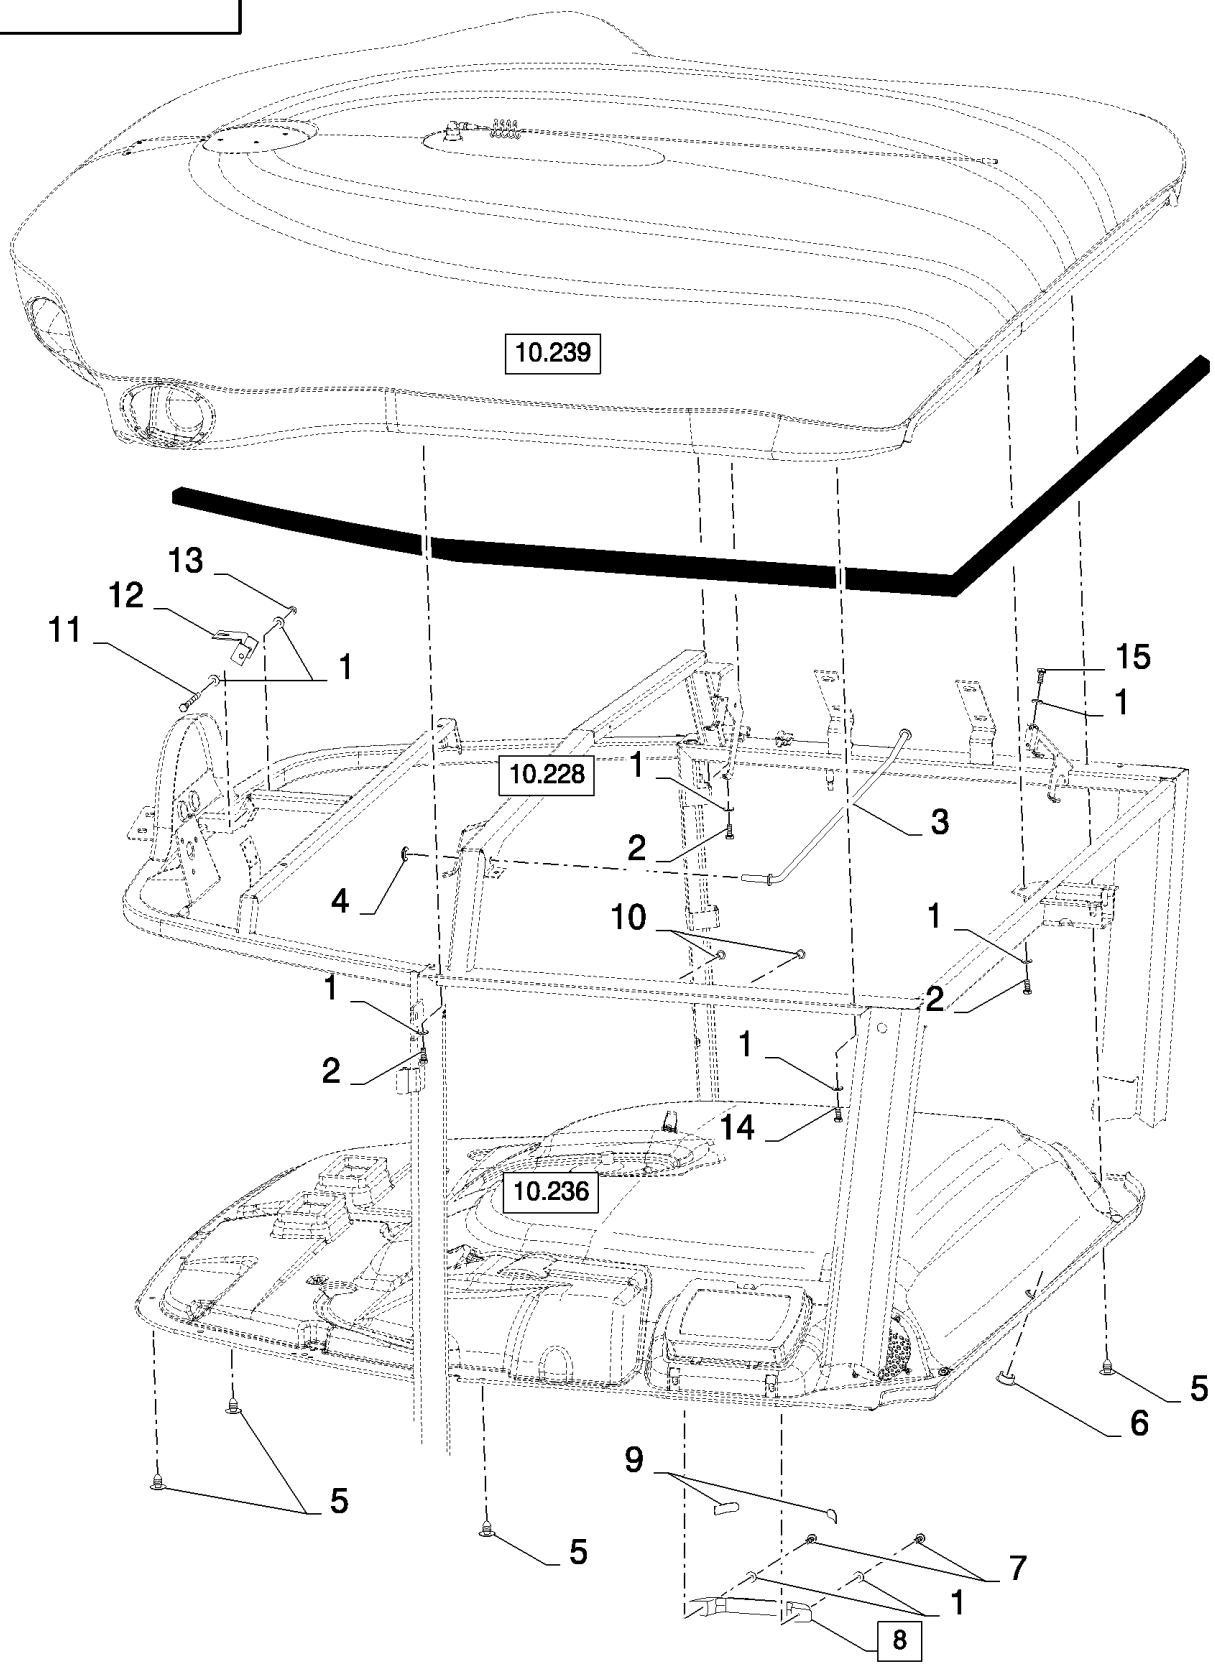

10.240(01) CAB ROOF

10.240(01) CAB ROOF

сылка	Номер детали	Кол-во	Описание
1	322357	19	WASHER, SPRING, Belleville, M6,
2	86508568	4	BOLT, Hex, M6 x 16, 8.8,
3	84814199	1	ARM, SUPPORTING,
4	431021	1	WASHER, SPECIAL,
5	84000834	16	PLUG,
6	84989341	1	PLUG,
7	86511831	2	SCREW, Cross Pan Hd, M6 x 25, M6x25
8	9500185	1	HANDLE GRIP, (9)
9	NSS	2	NOT SERVICED SEPARATELY,
10	9833239	2	NUT, M6
11	338413	1	BOLT, Hex, M6 x 60, 8.8,
12	84989197	1	SUPPORT,
13	9706755	2	NUT, M6, CI 8,
14	86977786	4	BOLT, Hex, M6 x 25, 8.8,
15	86585711	4	SCREW, Cross Pan Hd, M6 x 10,
16	82036366	AR	SECURING BAND, L=5.61M