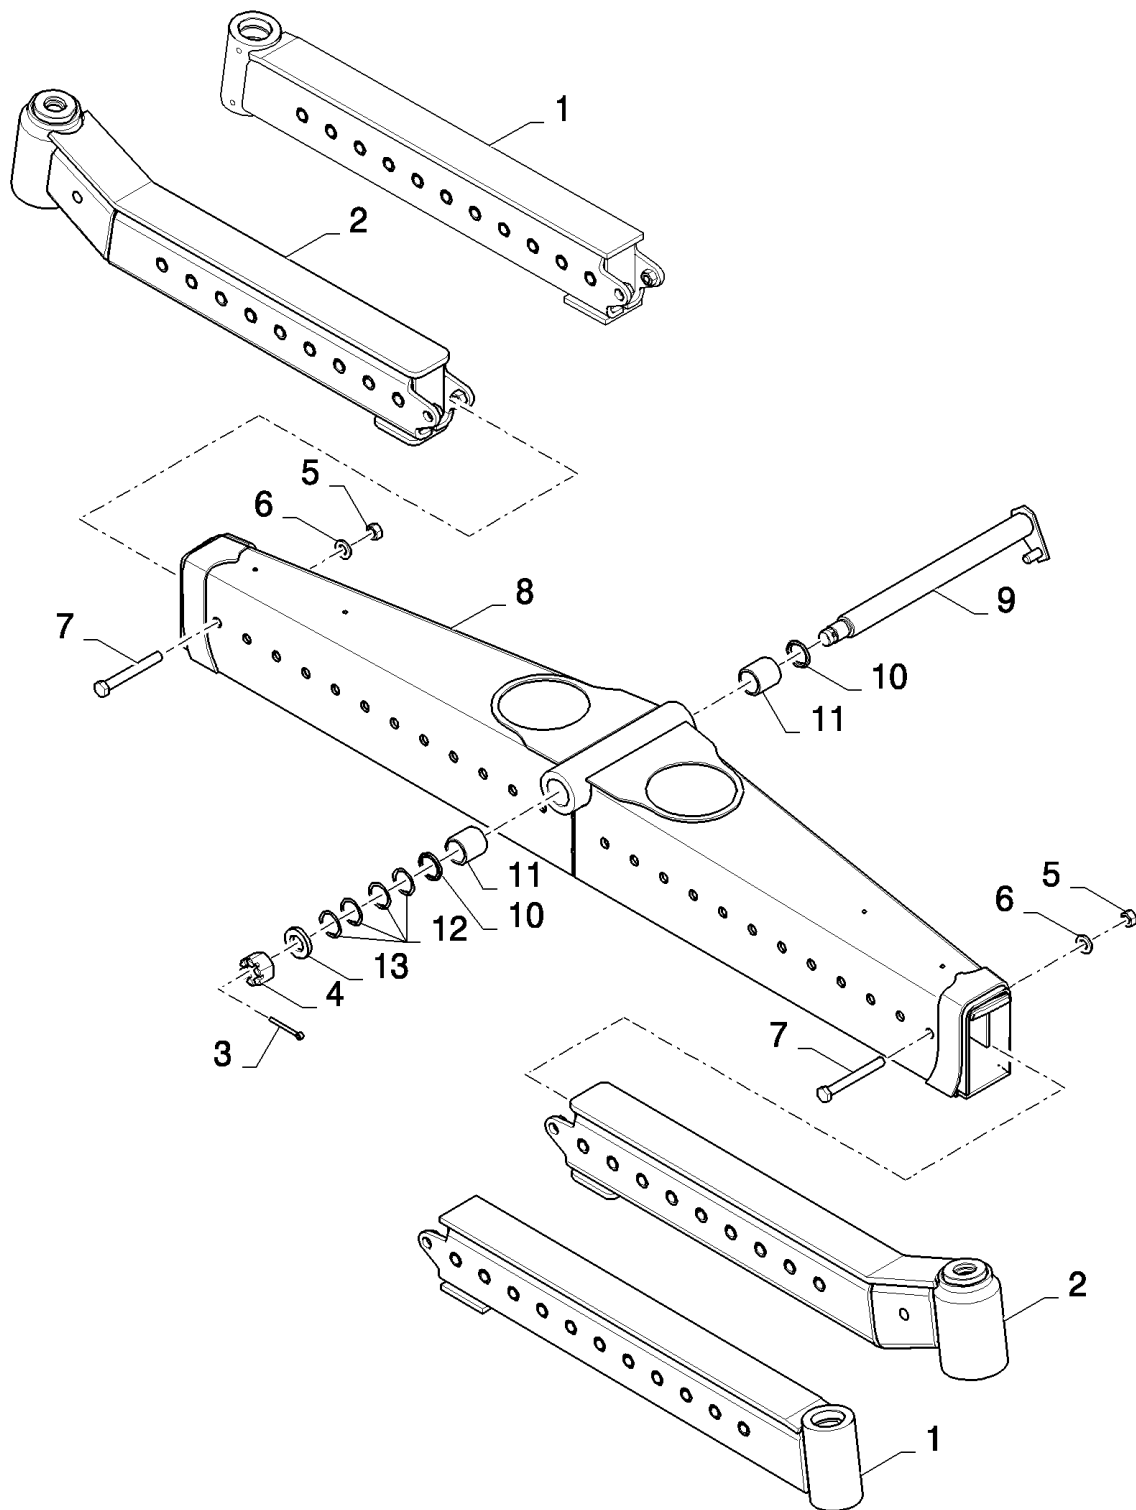

05.201(01) ADJUSTABLE STEERING AXLE

CS6090 COMBINE (9/06-) - Rear Axle

05.201(01) ADJUSTABLE STEERING AXLE

сылка	Номер детали	Кол-во	Описание
1	87354708	2	EXTENSION, , FOR LOW CENTER ONLY
2	87354750	2	EXTENSION, , FOR HIGH CENTER ONLY
3	130016	1	PIN, SPLIT (COTTER), M6.3 x 63,
4	390822	1	NUT, SLOTTED, M30 x 1.5, CI 8, M30x1.5
5	392530	2	NUT, M16, CI 10,
6	394631	2	WASHER,
7	392531	2	BOLT, Hex, M16 x 130, 10.9, M16x130
8	84439301	1	AXLE, REAR,
9	84077850	1	SHAFT,
10	84078068	2	RING, OIL SCRAPER,
11	84439254	2	SLEEVE,
12	140124	4	PLATE, ADJUSTING,
13	84334054	1	WASHER, 31MM