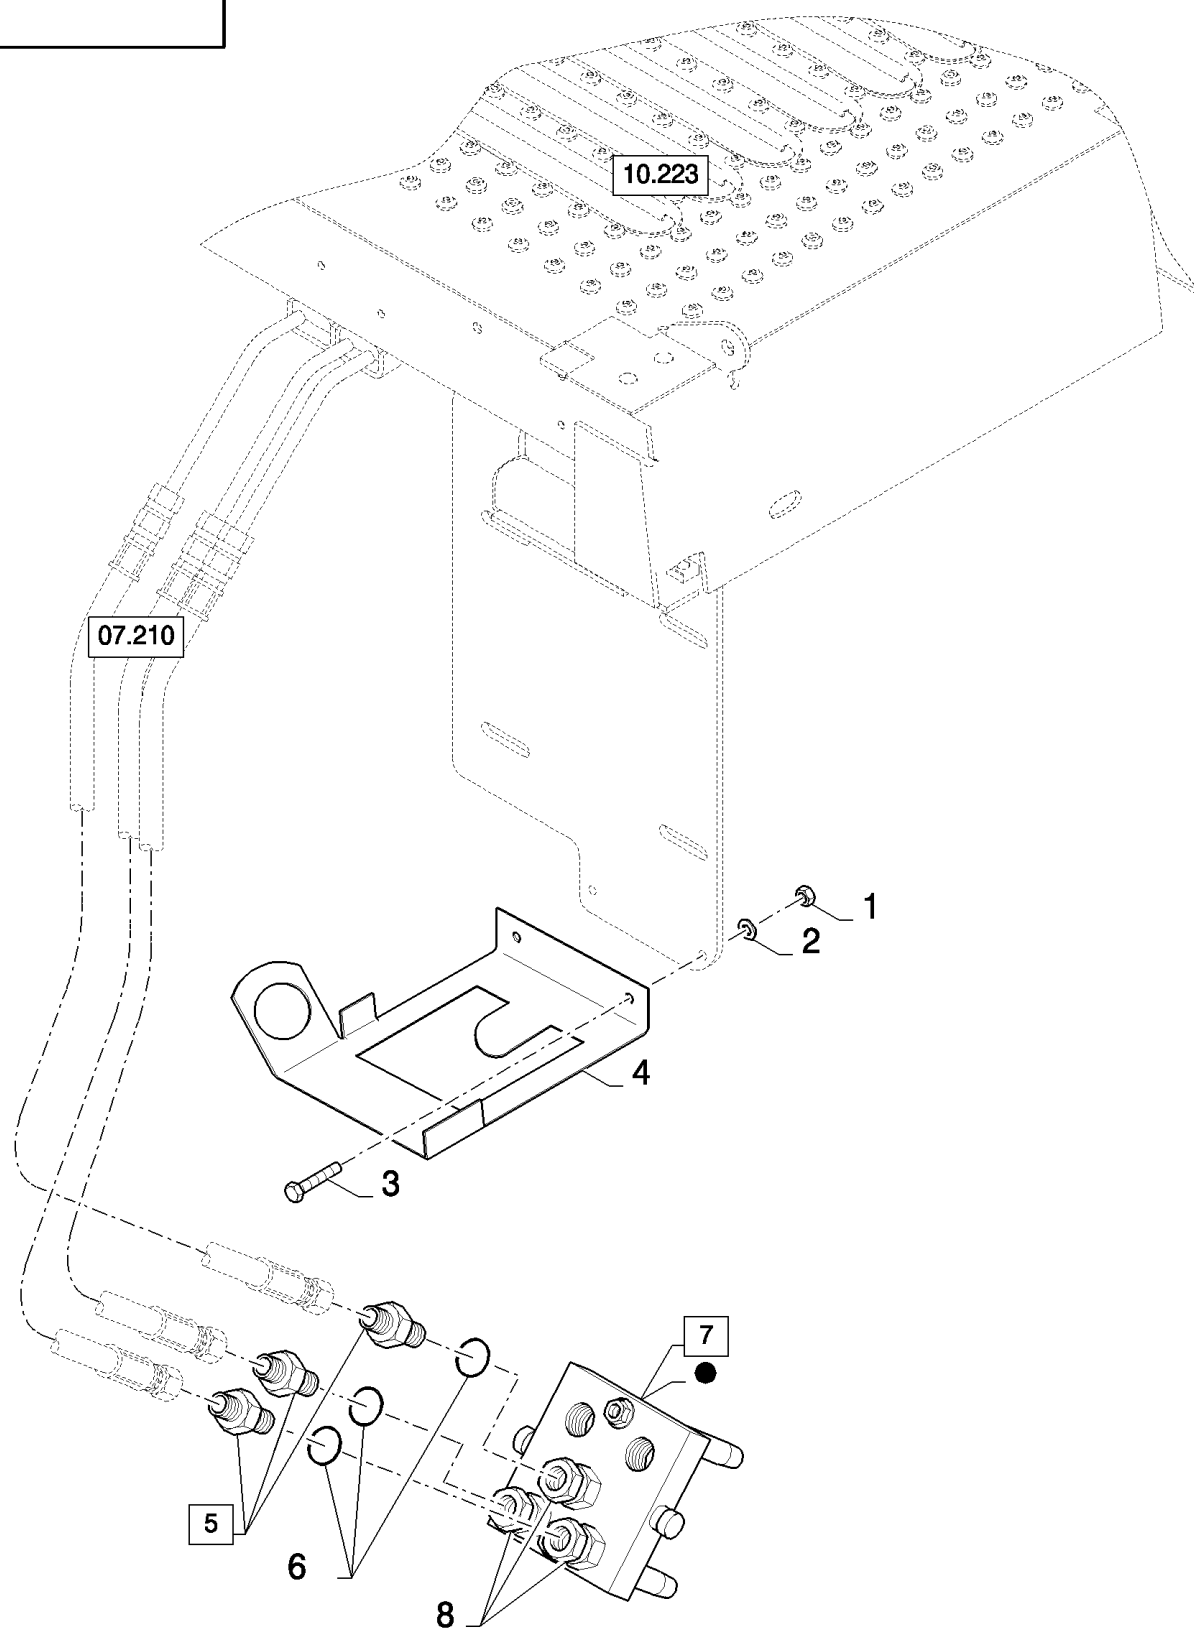

CS6090 COMBINE (9/06-) - Hydraulic System

07.215(01) HYDRAULICS TO STRAW ELEVATOR, QUICK COUPLER

сылка	Номер детали	Кол-во	Описание
1	9706690	2	NUT, M8, CI 8,
2	322358	2	WASHER, SPRING, Belleville, M8,
3	43127	2	BOLT, Hex, M8 x 25, 8.8,
4	84459469	1	BRACKET,
5	84077400	3	CONNECTOR, HYD., (6)
6	9617873	3	O-RING, 6-1, 90 Duro, .468" ID x .078" Thk,
7	84435011	1	COUPLING, QUICK, MALE, (8, 9)
8	84435504	3	CONNECTOR, HYD.,
9	86623900	1	KIT, REPAIR,