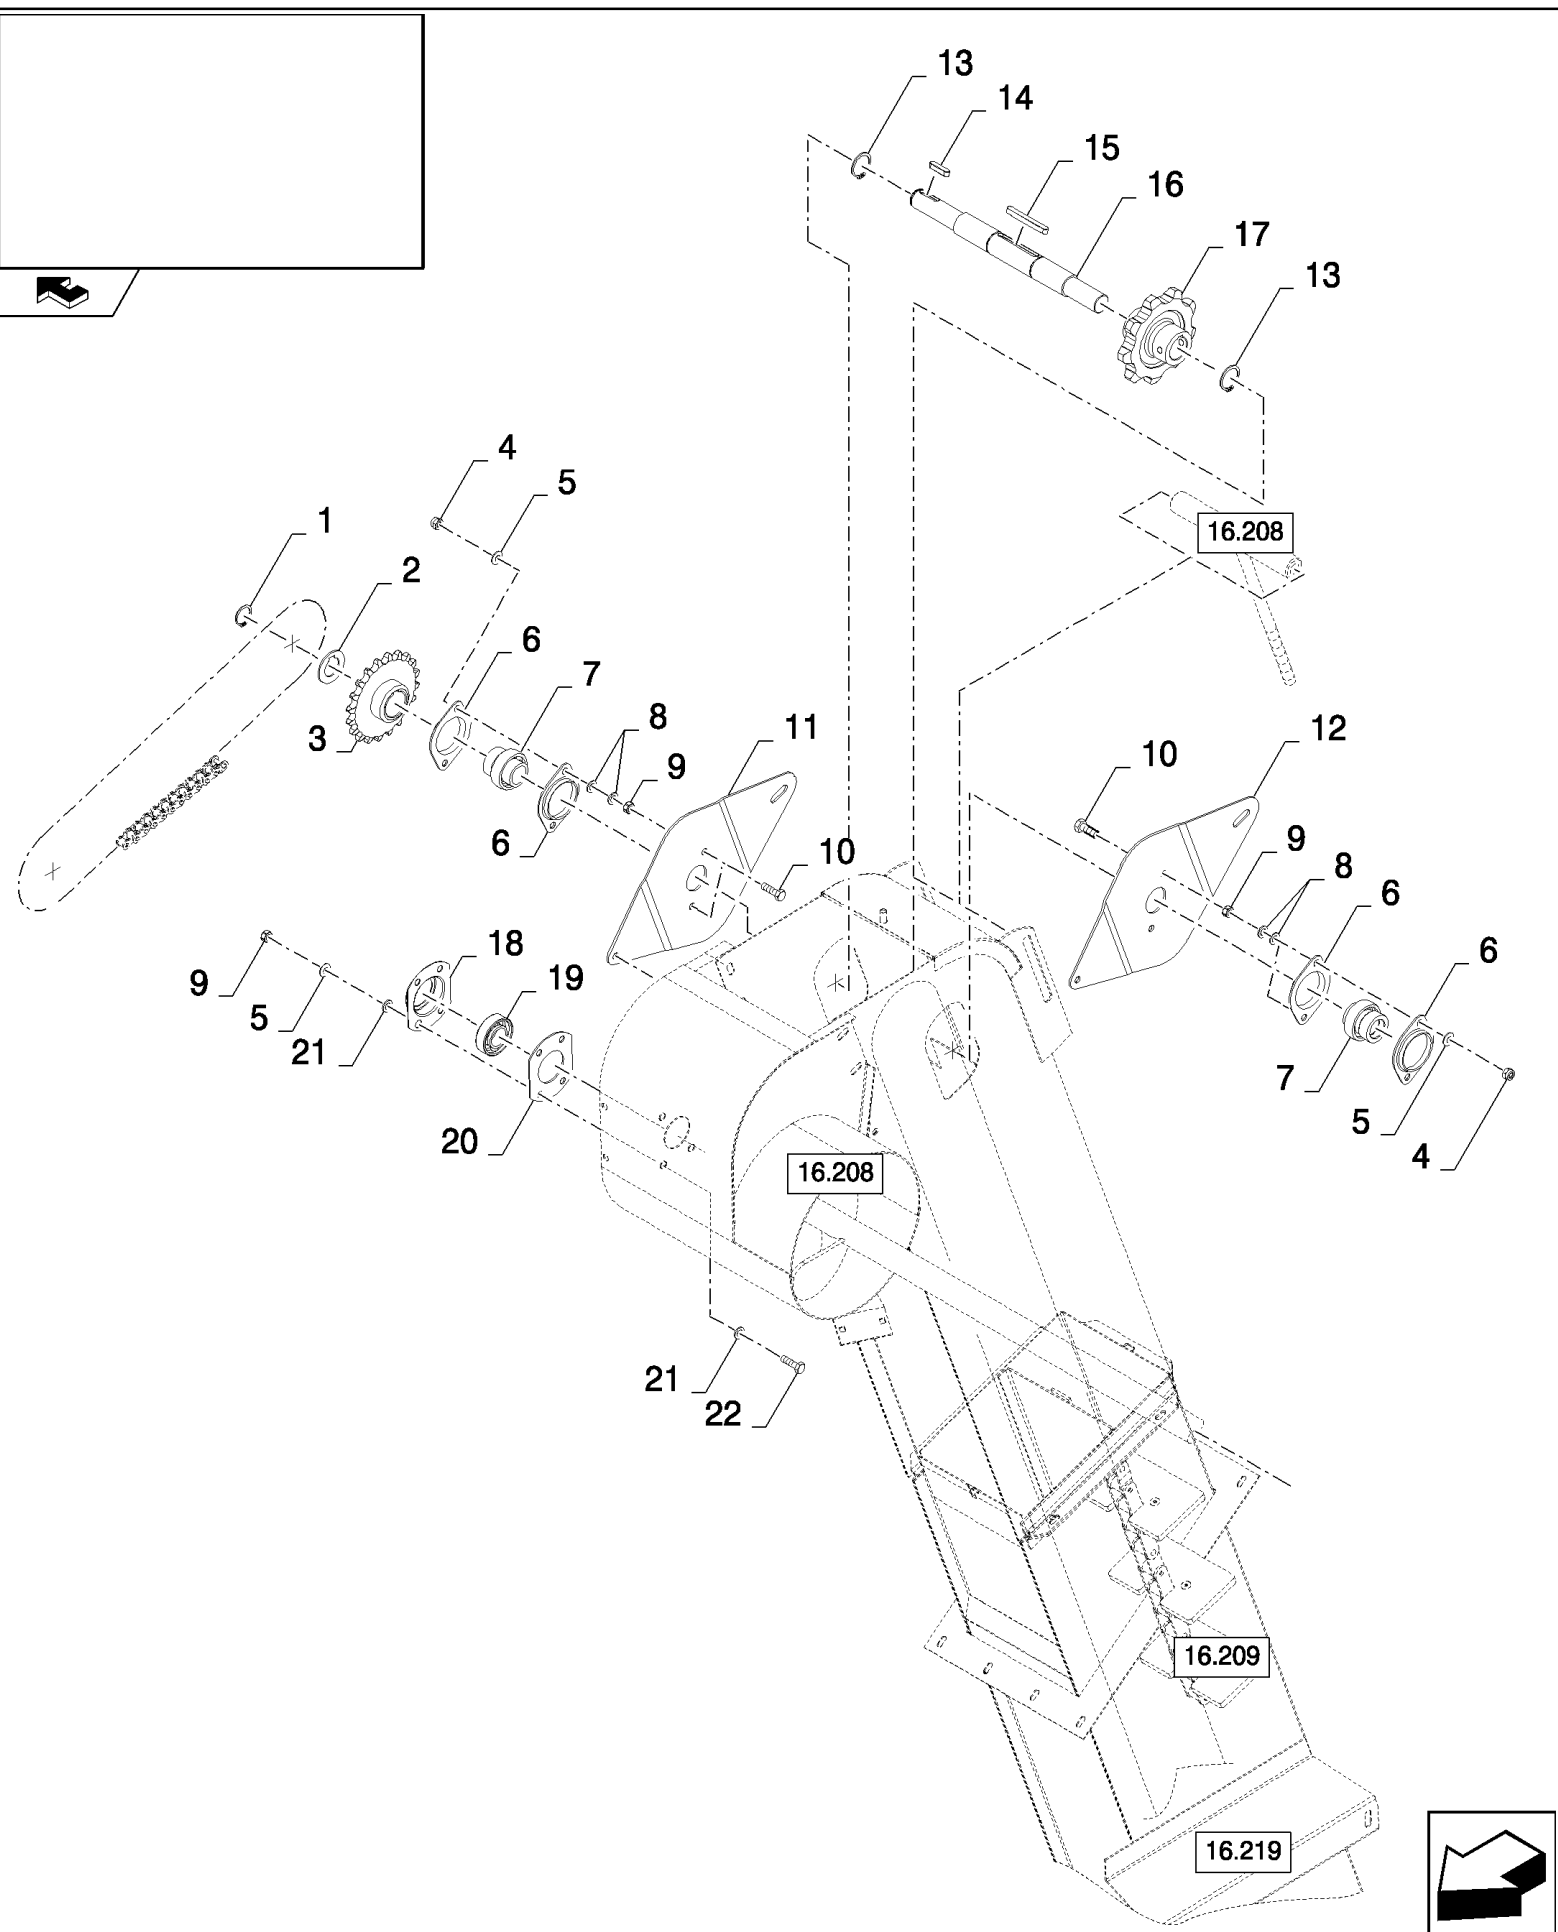

16.221(01) GRAIN ELEVATOR, UPPER DRIVE

16.221(01) GRAIN ELEVATOR, UPPER DRIVE

сылка	Номер детали	Кол-во	Описание
1	370002	1	RING, SNAP, M25, Ext,
2	444976	AR	WASHER,
3	84981212	1	SPROCKET, DRIVEN,
4	86629542	4	NUT, LOCK, M8 x 1.25, CI 8,
5	322358	8	WASHER, SPRING, Belleville, M8,
6	86548974	4	FLANGE,
7	84992001	2	BEARING ASSY,
8	140016	8	WASHER, M8 x 16 x 1.6,
9	9706690	8	NUT, M8, CI 8,
10	43128	4	BOLT, Hex, M8 x 30, 8.8,
11	84981356	1	PLATE,
12	84981025	1	PLATE,
13	11068376	2	RING, SNAP, M35, Ext,
14	170030	1	KEY, M8 x 7 x 32, Par,
15	354775	1	KEY,
16	84981299	1	SHAFT,
17	84981028	1	SPROCKET, DRIVEN,
18	9511041	1	FLANGE,
19	210043	1	BEARING ASSY,
20	310085	1	FLANGE,
21	378243	8	WASHER, M8,
22	43127	4	BOLT, Hex, M8 x 25, 8.8,