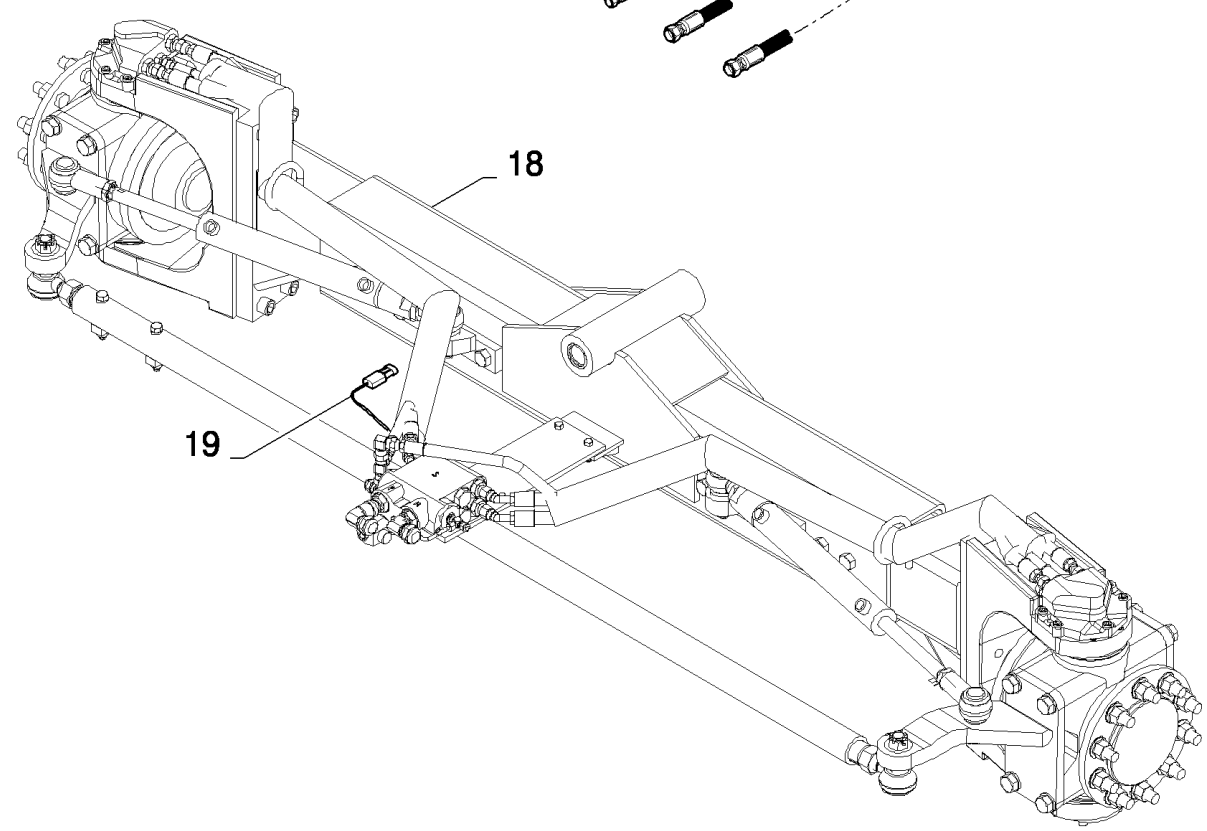

18.87395601(02) POWERED REAR AXLE REBUILD KIT - FOR FIXED AXLES

18.87395601(02) POWERED REAR AXLE REBUILD KIT - FOR FIXED AXLES

сылка	Номер детали	Кол-во	Описание
1	84441308	1	HOSE, FLEXIBLE, L=123"
2	84807872	1	HOSE, FLEXIBLE, L=137"
3	84056198	1	HOSE, FLEXIBLE, L=150"
4	NS	28	NOT SERVICED,
5	87361	3	WASHER, 1/4", SAE,
6	84818444	2	CLAMP,
7	322894	2	ELBOW, 90°, 1 1/16"-12, 37° x 1 1/16"-12, O-Ring,
8	455556	1	CLAMP,
9	9507672	1	CONNECTION, 3 WAY,
10	9512230	1	REDUCER,
11	84807864	4	SCREW, M6x60
12	455534	2	SUPPORT,
13	455533	4	CLAMP,
14	412152	4	NUT, LOCK, M6 x 1, CI 8.8,
15	89512275	8	BOLT,
16	9811684	2	ADAPTER,
17	353108	2	O-RING, -219, 70 Duro, 1.296" ID x .139" Thk,
18	84435470	1	
19	84446931	1	HARNESS, WIRE,