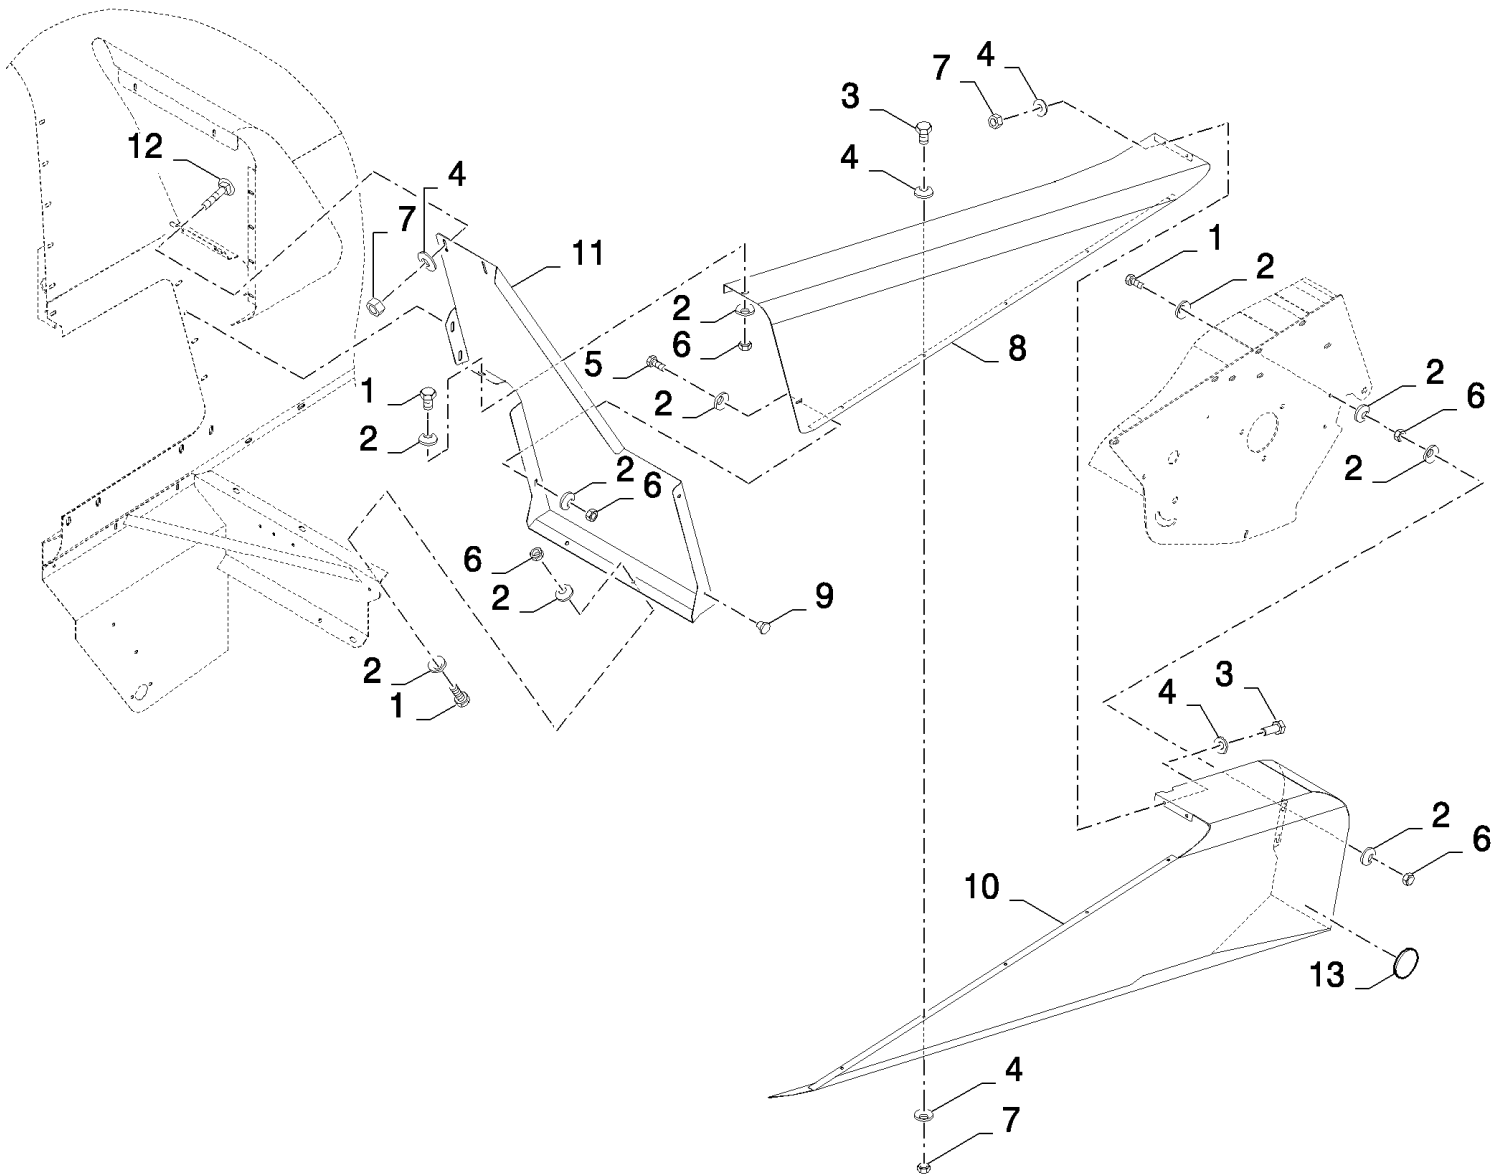

18.87395594(07) STRAWCHOPPER - MANUAL ADJUSTABLE DEFLECTORS

18.87395594(07) STRAWCHOPPER - MANUAL ADJUSTABLE DEFLECTORS

сылка	Номер детали	Кол-во	Описание
1	43127	5	BOLT, Hex, M8 x 25, 8.8,
2	412650	16	WASHER, SPRING, Belleville, M8,
3	86508568	7	BOLT, Hex, M6 x 16, 8.8,
4	322357	16	WASHER, SPRING, Belleville, M6,
5	120104	1	BOLT, Hex, M8 x 20, 8.8,
6	9706690	8	NUT, M8, CI 8,
7	9706755	9	NUT, M6, CI 8,
8	87353141	1	SHIELD,
9	331233	2	PLUG,
10	84434189	1	SHIELD,
11	87353138	1	SHIELD,
12	9706703	2	BOLT, CARRIAGE, Short NK, M6 x 20, CI8.8, Full Thd,
13	435895	2	REFLECTOR,