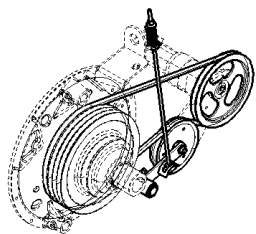

02.216(01) HYDRAULIC PUMP DRIVE

CS6090 COMBINE (9/06-) - Engine Equipment

02.216(01) HYDRAULIC PUMP DRIVE

сылка	Номер детали	Кол-во	Описание
1	84980773	1	PULLEY,
2	427456	1	BELT,
3	356728	1	PROTECTION CAP,
4	440651	1	SPRING, , BSN C543
4	9817602	1	SPRING, , ASN D544
5	913108	1	INDICATOR,
6	442398	1	GUIDE,
7	9839871	1	HALF-PULLEY,
8	330737	1	HALF-PULLEY,
9	84071951	1	BUSHING,
10	84459029	1	ARM, (24)
11	443898	1	BEARING, BALL,
12	84980749	1	SHAFT,
13	84459088	1	STUD,
14	754131	1	GUIDE,
15	9706685	2	NUT, M12, CI 8,
16	300389	1	BOLT, Hex, M12 x 35, 8.8, Full Thd,
17	412141	1	NUT, LOCK, M10 x 1.5, CI 8,
18	140046	1	WASHER, SPRING, Belleville, M12,
19	370003	1	RING, SNAP, M30, Ext,
20	140110	1	WASHER,
21	140108	4	WASHER,
22	84000016	1	WASHER,
23	9706693	1	BOLT, Hex, M12 x 60, 8.8,
24	420410	2	BUSHING,
25	86508568	3	BOLT, Hex, M6 x 16, 8.8, , ASN D544
26	322357	3	WASHER, SPRING, Belleville, M6, , ASN D544
27	9706755	3	NUT, M6, CI 8, , ASN D544