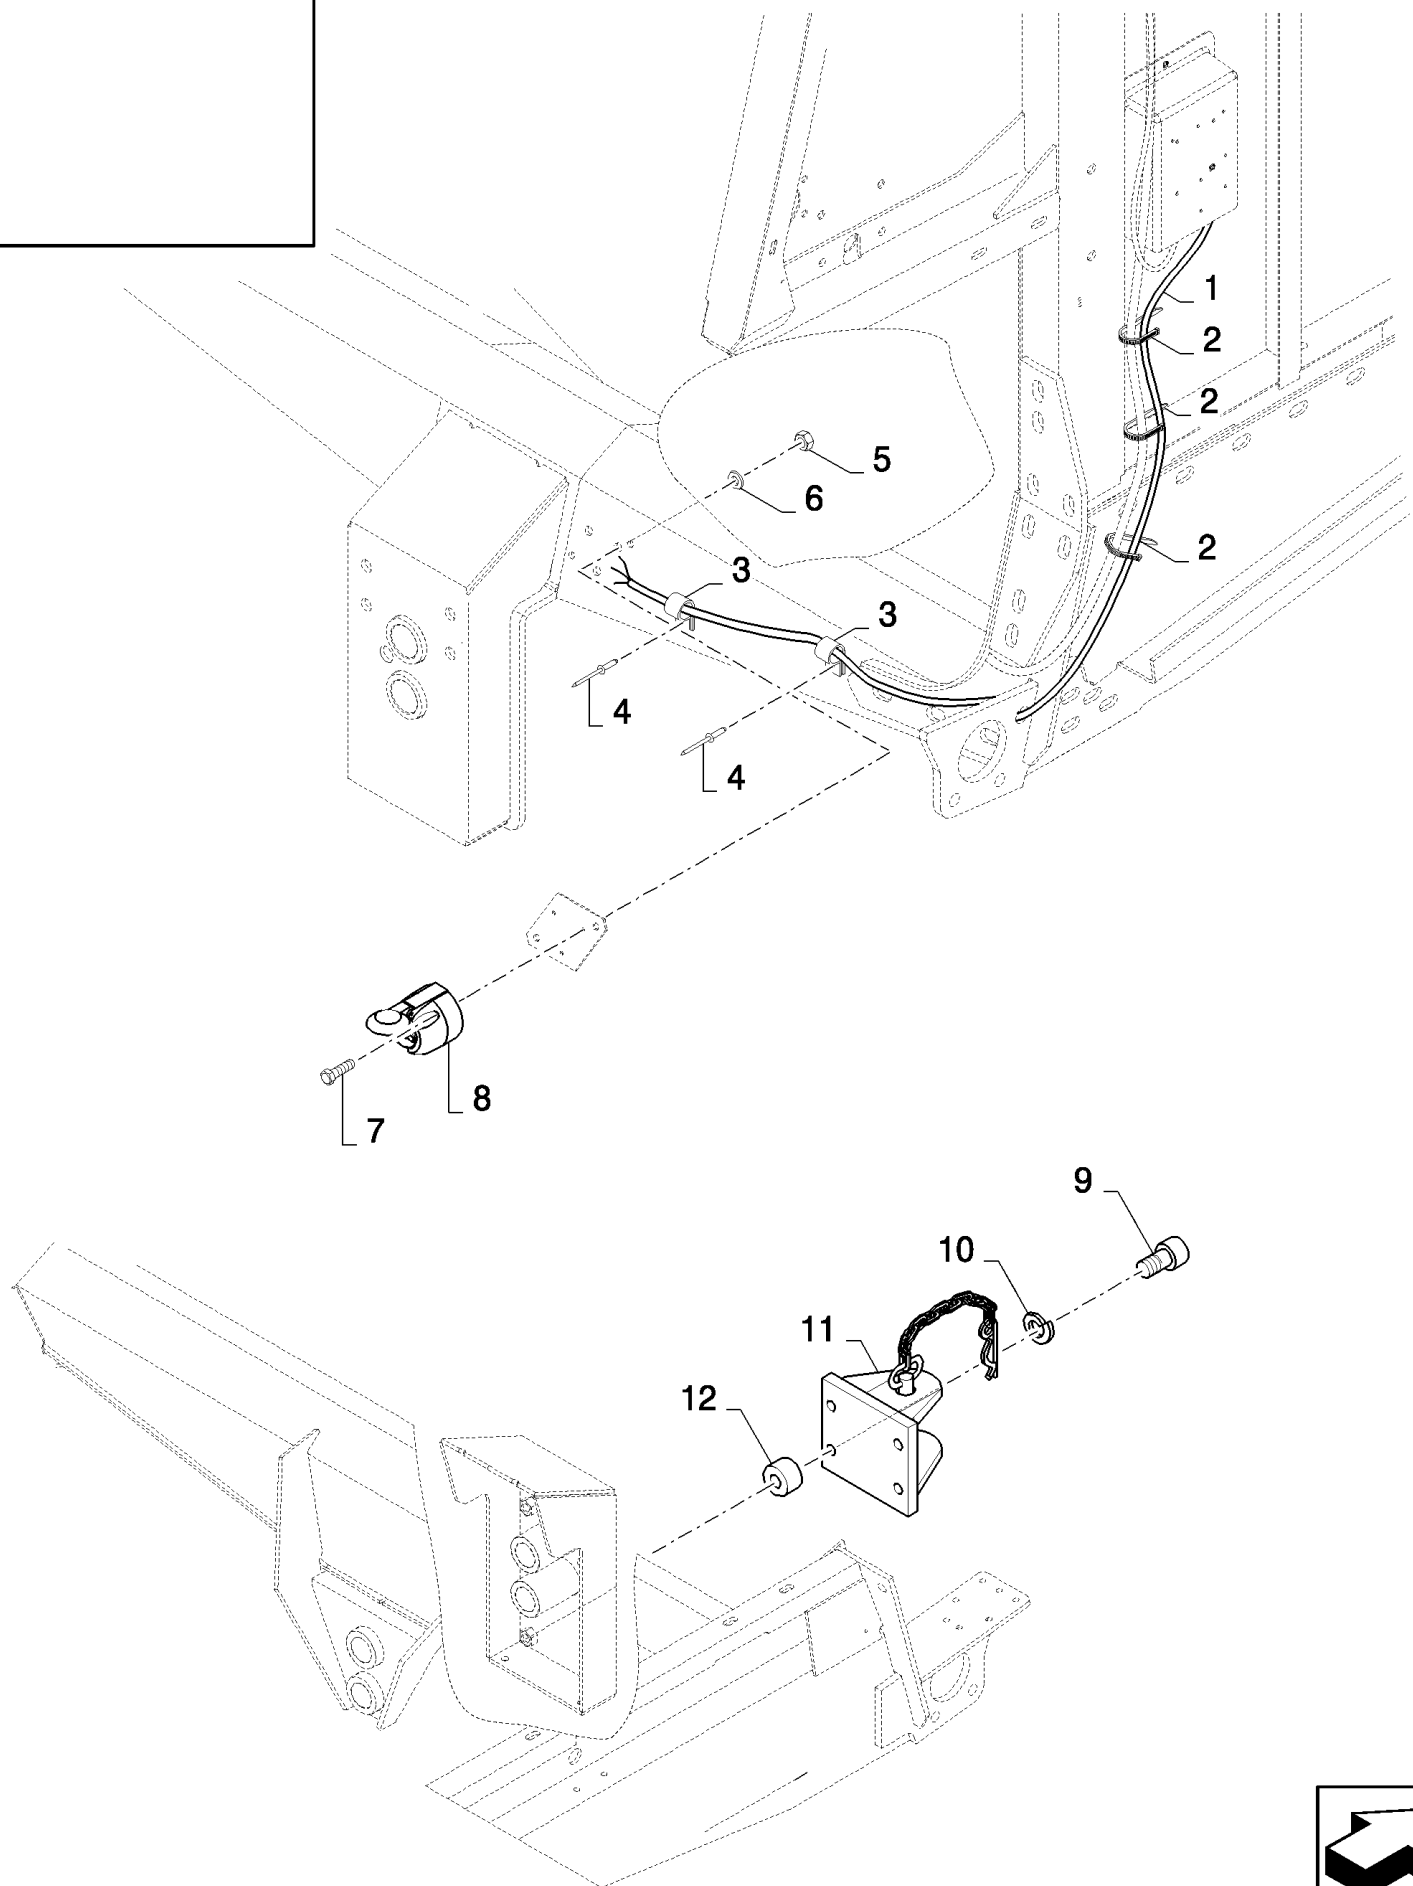

18.84085824(01) FIXED HEADER TRAILER HITCH - SPAIN & ITALY

сылка	Номер детали	Кол-во	Описание
	84085824		DIA KIT, HARVESTER,
1	84437294	1	HARNESS, WIRE,
2	89993154	5	CLAMP,
3	9503929	2	CLAMP,
4	9512290	2	RIVET,
5	100012	3	NUT, M4, CI 8,
6	322355	3	WASHER, SPRING, Belleville, M4,
7	86585707	3	SCREW, Cross Pan Hd, M4 x 35, M4x35
8	398224	1	SOCKET, POWER,
9	9838120	4	SCREW,
10	86729275	4	WASHER, LOCK, 5/8", (M16)
11	84400985	1	HITCH,
12	355392	4	SPACER,
	84433130	1	DECAL,
	84462829	1	DECAL,