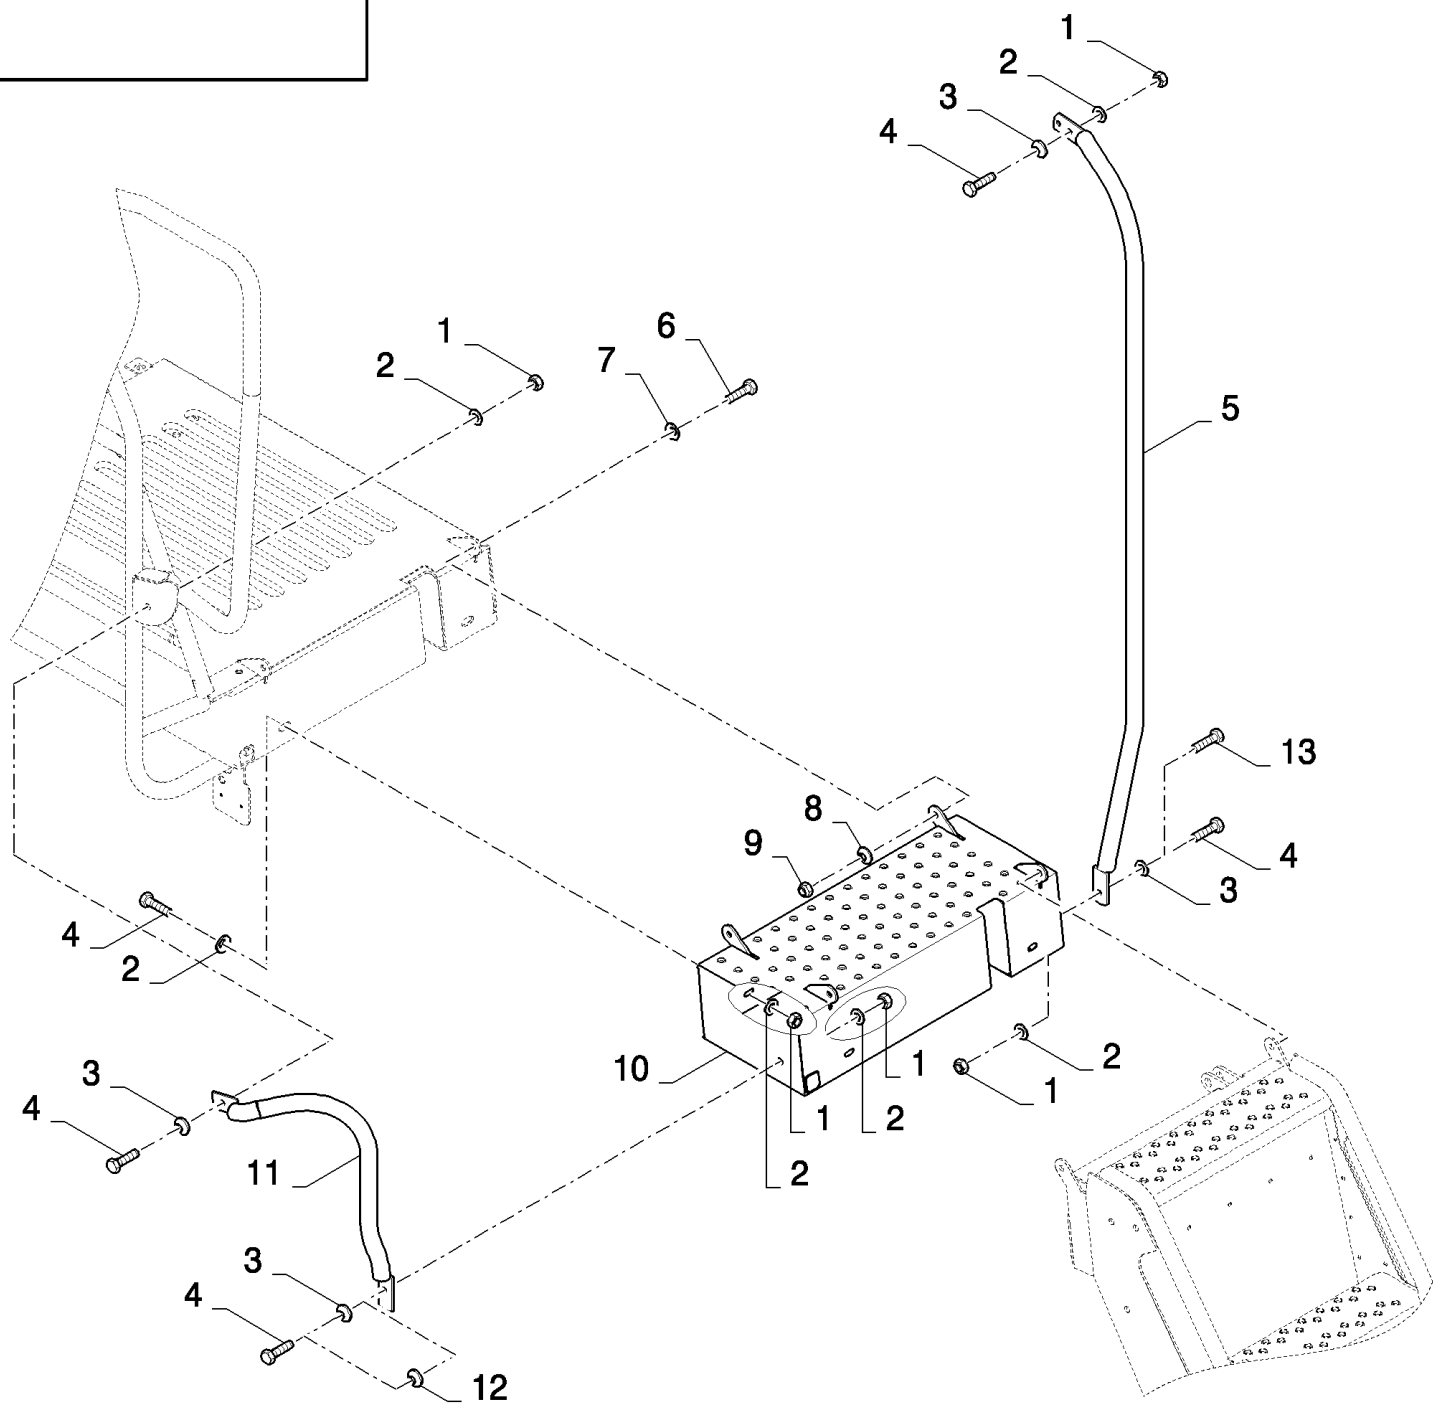

18.84085609(01) STEERING PLATFORM EXTENSION - 200MM

сылка	Номер детали	Кол-во	Описание
	84085609		DIA KIT, HARVESTER,
1	9706690	5	NUT, M8, CI 8,
2	322358	3	WASHER, SPRING, Belleville, M8,
3	140016	2	WASHER, M8 x 16 x 1.6,
4	43128	4	BOLT, Hex, M8 x 30, 8.8,
5	84077985	1	HANDRAIL,
6	43139	3	SCREW, M10x25
7	378244	2	WASHER, M10,
8	140045	4	WASHER, SPRING, Belleville, M10,
9	100037	2	NUT, M10 x 1.5, CI 8,
10	84077653	1	EXTENSION,
11	84077977	1	HANDRAIL,
12	86511315	5	WASHER, M8 x 16 x 1.6,
13	43140	1	BOLT, Hex, M10 x 30, 8.8, Full Thd,