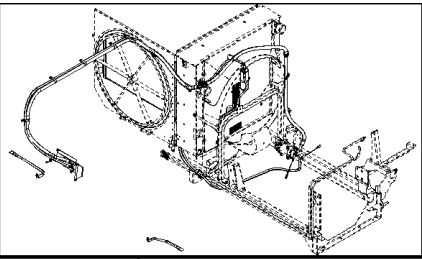

10.244(01) AIR CONDITIONER UNIT : COMPRESSOR, DRYER

10.244(01) AIR CONDITIONER UNIT : COMPRESSOR, DRYER

сылка	Номер детали	Кол-во	Описание
1	9513271	1	CLAMP,
2	322357	4	WASHER, SPRING, Belleville, M6,
3	9706755	2	NUT, M6, CI 8,
4	381144	1	CLAMP, HOSE, #60, 3.31/4.25 Type F Worm,
5	84058791	1	RECEIVER-DRYER,
5	84078487	1	RECEIVER-DRYER, , FOR SWEDEN ONLY
6	86566990	1	STRAP, CABLE,
7	43127	2	BOLT, Hex, M8 x 25, 8.8,
8	86566989	2	STRAP, CABLE,
9	322358	4	WASHER, SPRING, Belleville, M8,
10	9706690	2	NUT, M8, CI 8,
11	86977786	2	BOLT, Hex, M6 x 25, 8.8,
12	87330260	1	CONDENSER,
13	455556	2	CLAMP,
14	87366045	1	SWITCH, PRESSURE,
15	84448937	1	HOSE, FLEXIBLE,
16	84320640	1	HOSE, FLEXIBLE,
17	102043	2	GROMMET,