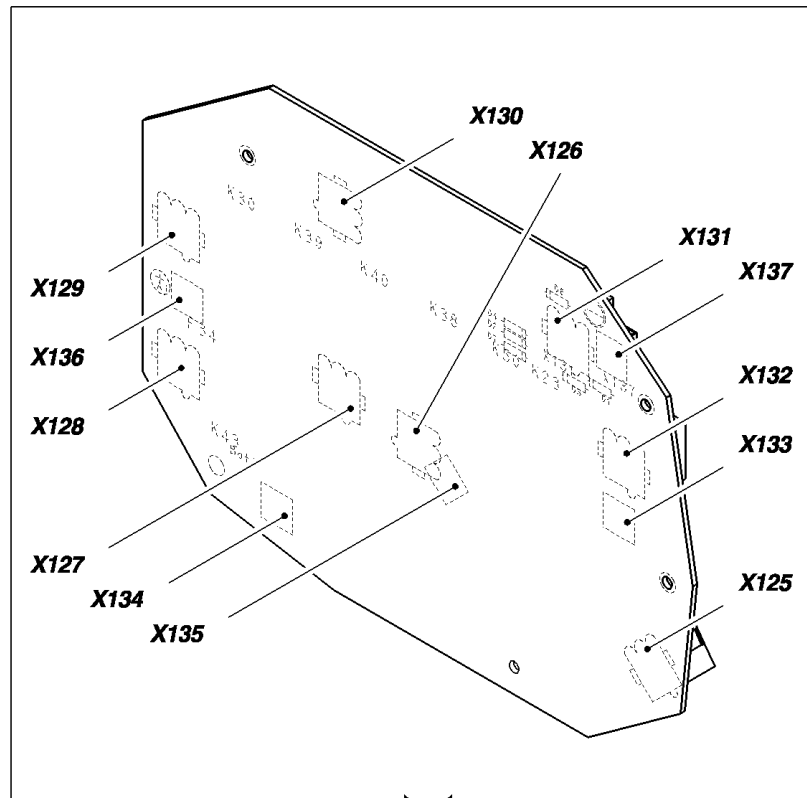

06.233(01) PRINTED CIRCUIT

сылка	Номер детали	Кол-во	Описание
1	84032356	1	FUSE,
2	84441163	1	BOARD, PRINTED CIRCUIT,
3	9504308	9	FUSE,
4	9811773	1	FUSE,
5	86529089	6	RELAY,
6	86509590	7	RELAY,
7	9504310	2	FUSE,