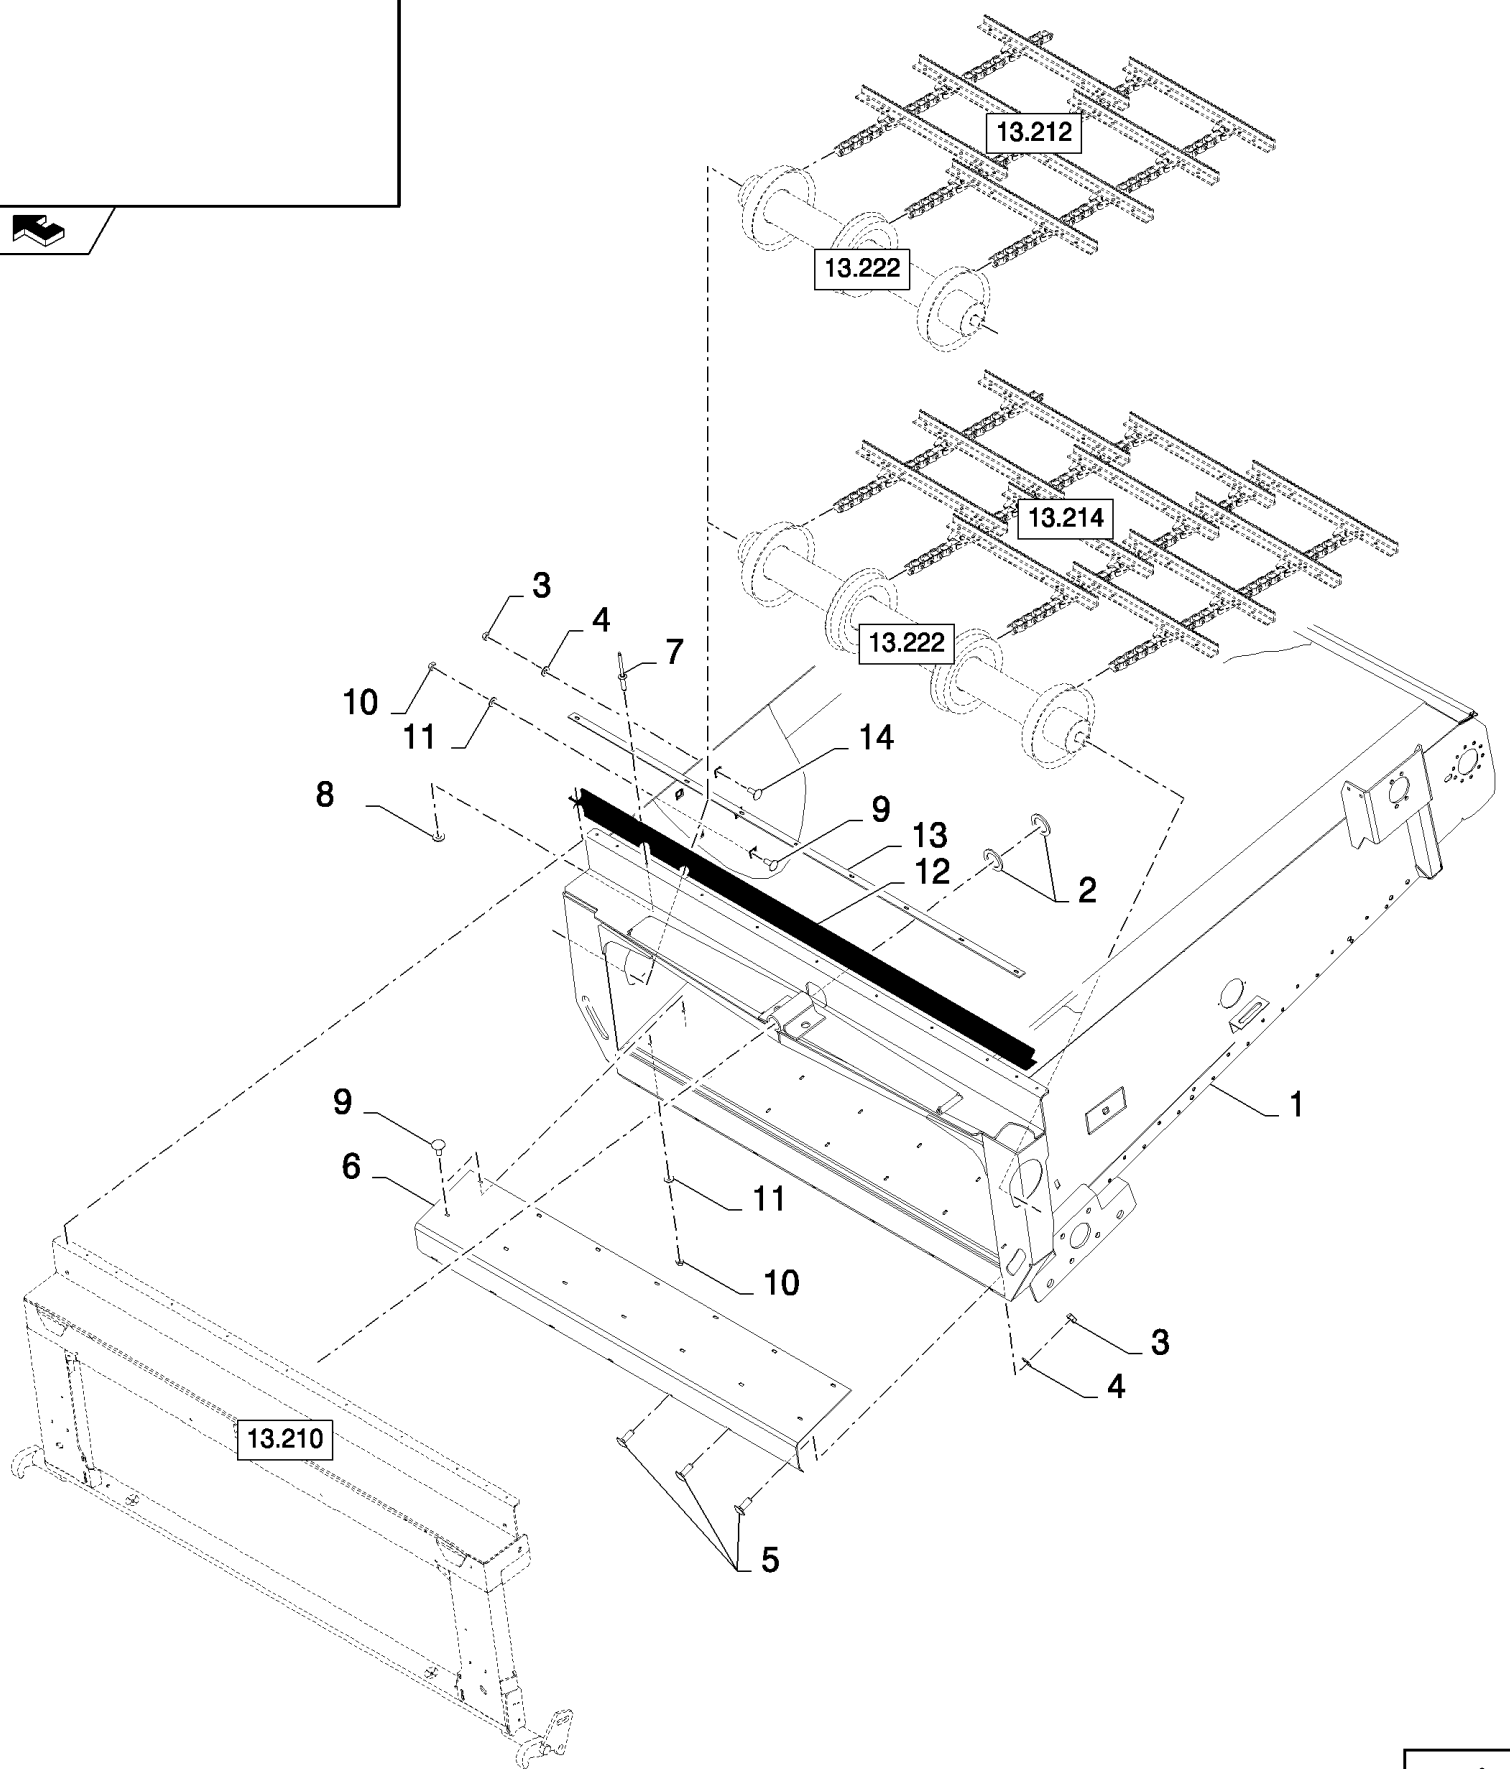

13.211(01) FEEDER FRAME

CS6090 COMBINE (9/06-) - Straw Elevator

13.211(01) FEEDER FRAME

сылка	Номер детали	Кол-во	Описание
1	84981290	1	STRAW ELEVATOR,
2	84018313	2	WASHER, 35MM
3	9706690	11	NUT, M8, CI 8,
4	322358	11	WASHER, SPRING, Belleville, M8,
5	86507486	7	BOLT, CARRIAGE, Short NK, M8 x 20, CI8.8, Full Thd,
6	84981304	1	PLATE,
7	84007558	11	RIVET,
8	9824326	11	WASHER, M5, 5MM
9	86512439	15	BOLT, CARRIAGE, Short NK, M6 x 16, CI8.8, Full Thd,
10	9706755	15	NUT, M6, CI 8,
11	322357	15	WASHER, SPRING, Belleville, M6,
12	84443712	1	CANVAS,
13	84071233	1	PLATE, FIXING,
14	120038	4	BOLT, CARRIAGE, Short NK, M8 x 30, CI8.8, Full Thd,