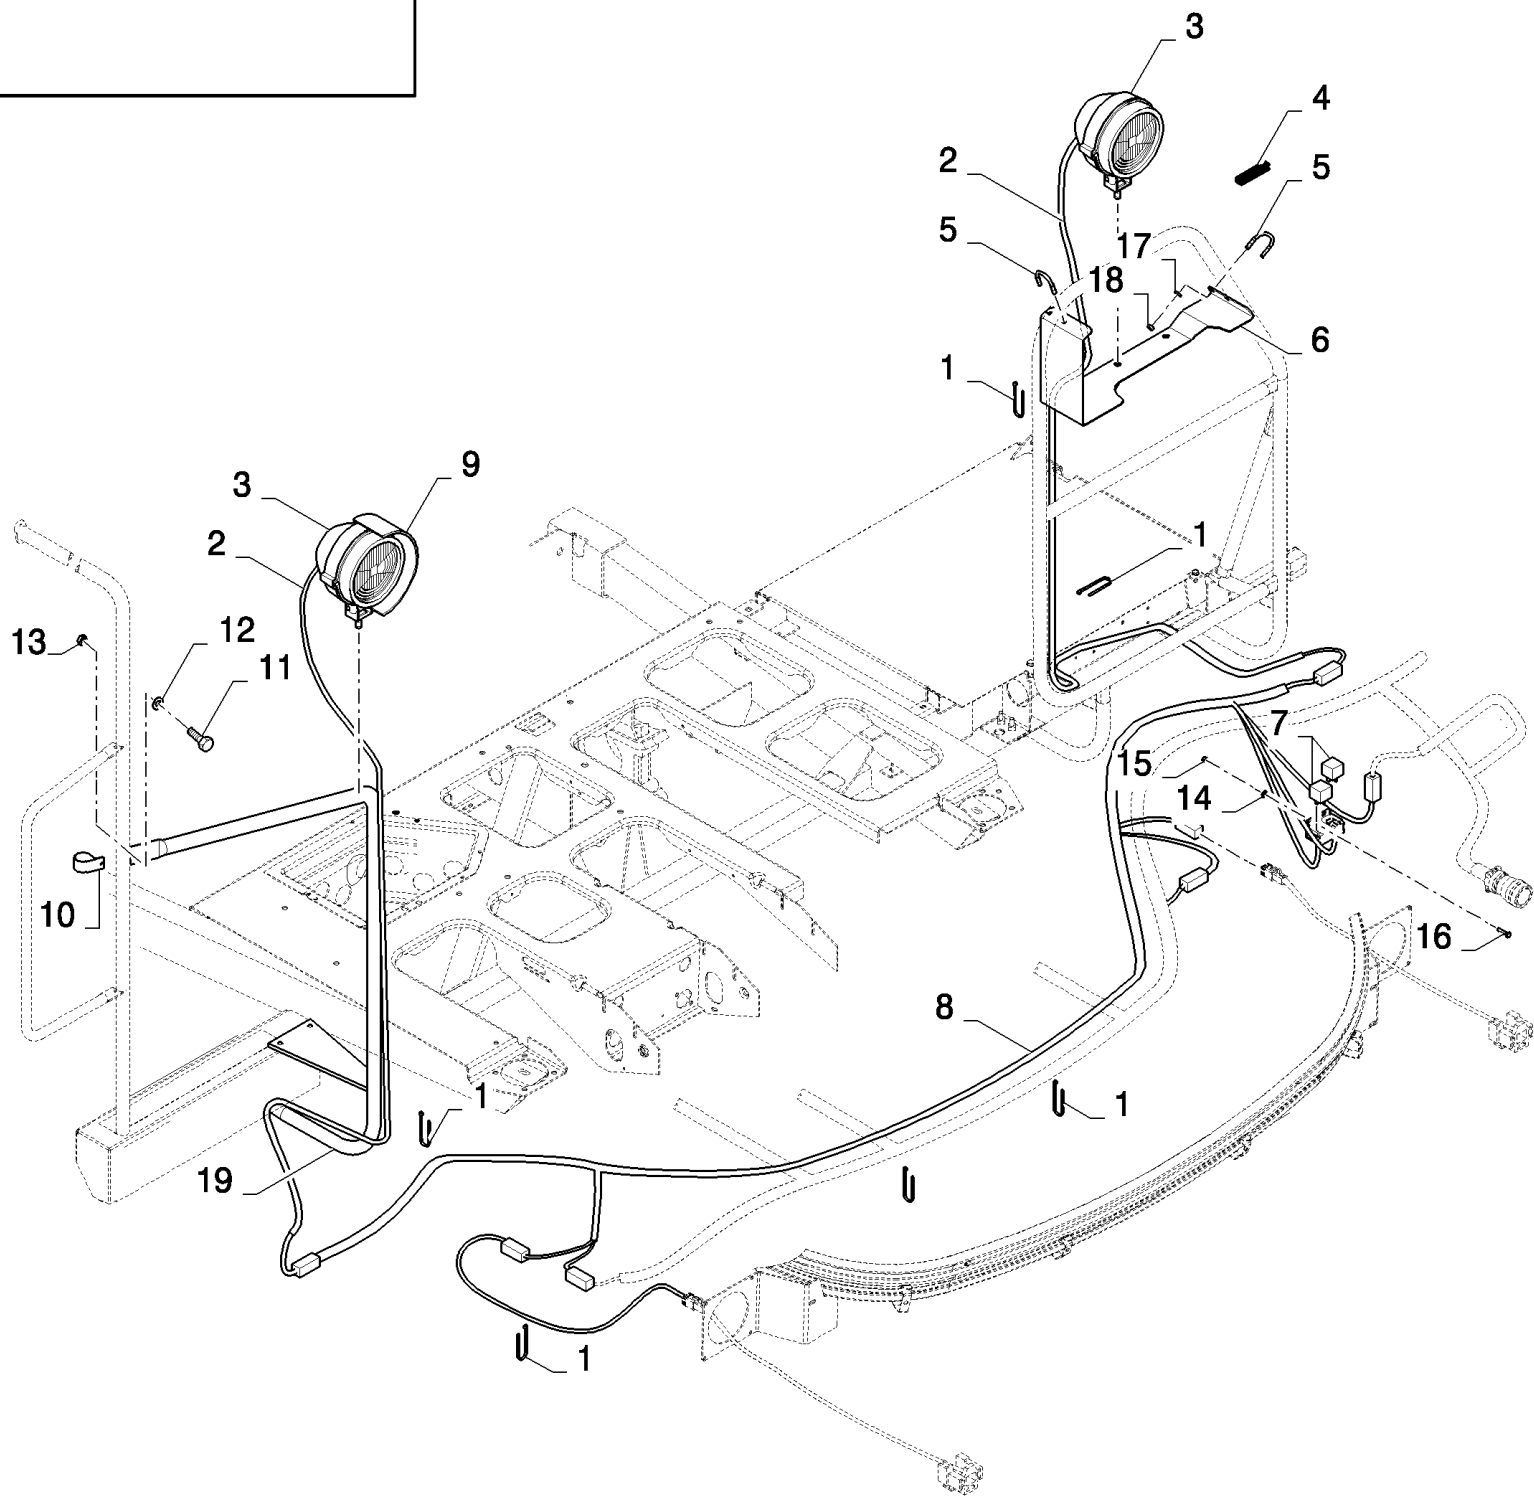

18.87395580(01) LIGHT KIT - FLIP-UP CORNHEADER

сылка	Номер детали	Кол-во	Описание
	87395580		DIA KIT, HARVESTER,
1	89993154	19	CLAMP,
2	84448631	2	HARNESS, WIRE,
3	418863	2	LAMP,
4	89850033	1	SEAL, L=0.07M
5	84448555	2	U-BOLT,
6	84448518	1	SUPPORT,
7	84000651	2	RELAY,
8	84448868	1	HARNESS, WIRE,
9	84039151	1	PLATE, COVER,
10	9513271	1	CLAMP,
11	120104	1	BOLT, Hex, M8 x 20, 8.8,
12	378243	1	WASHER, M8,
13	9628098	1	NUT, LOCK, M8 x 1.25, CI 10,
14	322356	2	WASHER, LOCK, 5MM
15	86508813	2	NUT, M5, CI 8,
16	120098	2	BOLT, Hex, M5 x 20, 8.8, Full Thd,
17	322357	4	WASHER, SPRING, Belleville, M6,
18	9706755	4	NUT, M6, CI 8,
19	87516453	1	SUPPORT,