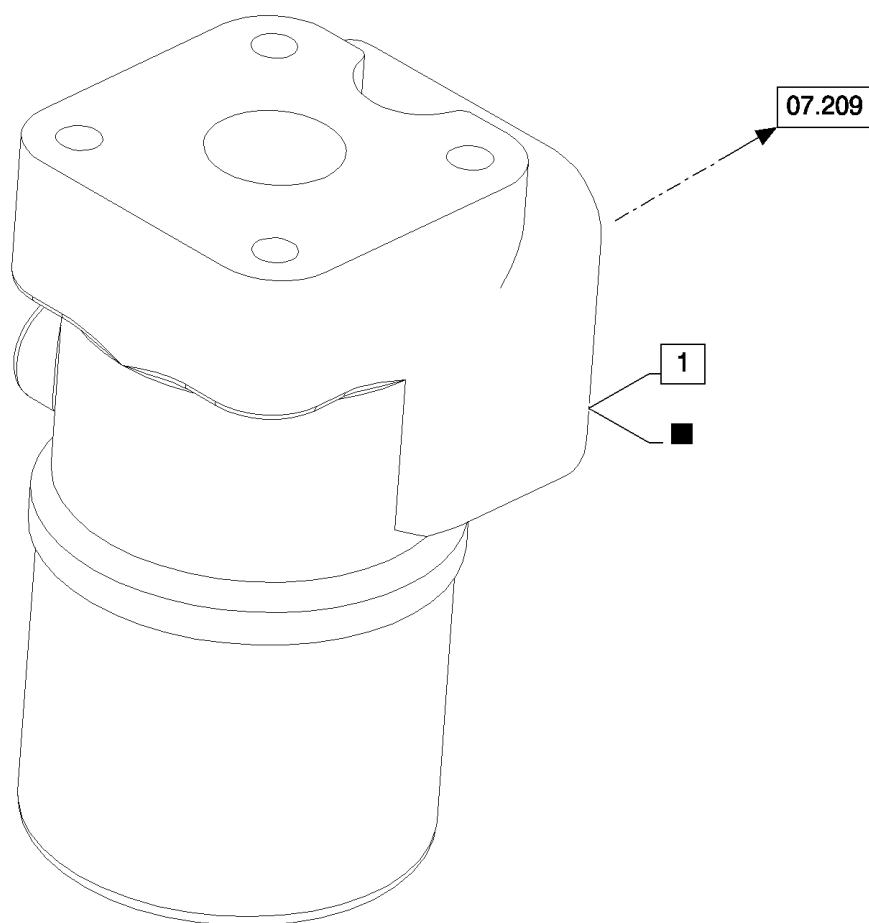

CS6090 COMBINE (9/06-) - Hydraulic System

07.222(01) STEERING VALVE - FOR ADJUSTABLE STEERING AXLE

сылка	Номер детали	Кол-во	Описание
1	9706704	4	BOLT, Hex, M10 x 35, 8.8, Full Thd,
2	140045	4	WASHER, SPRING, Belleville, M10,
3	84819581	4	FLANGE,
4	84819582	8	DAMPER,