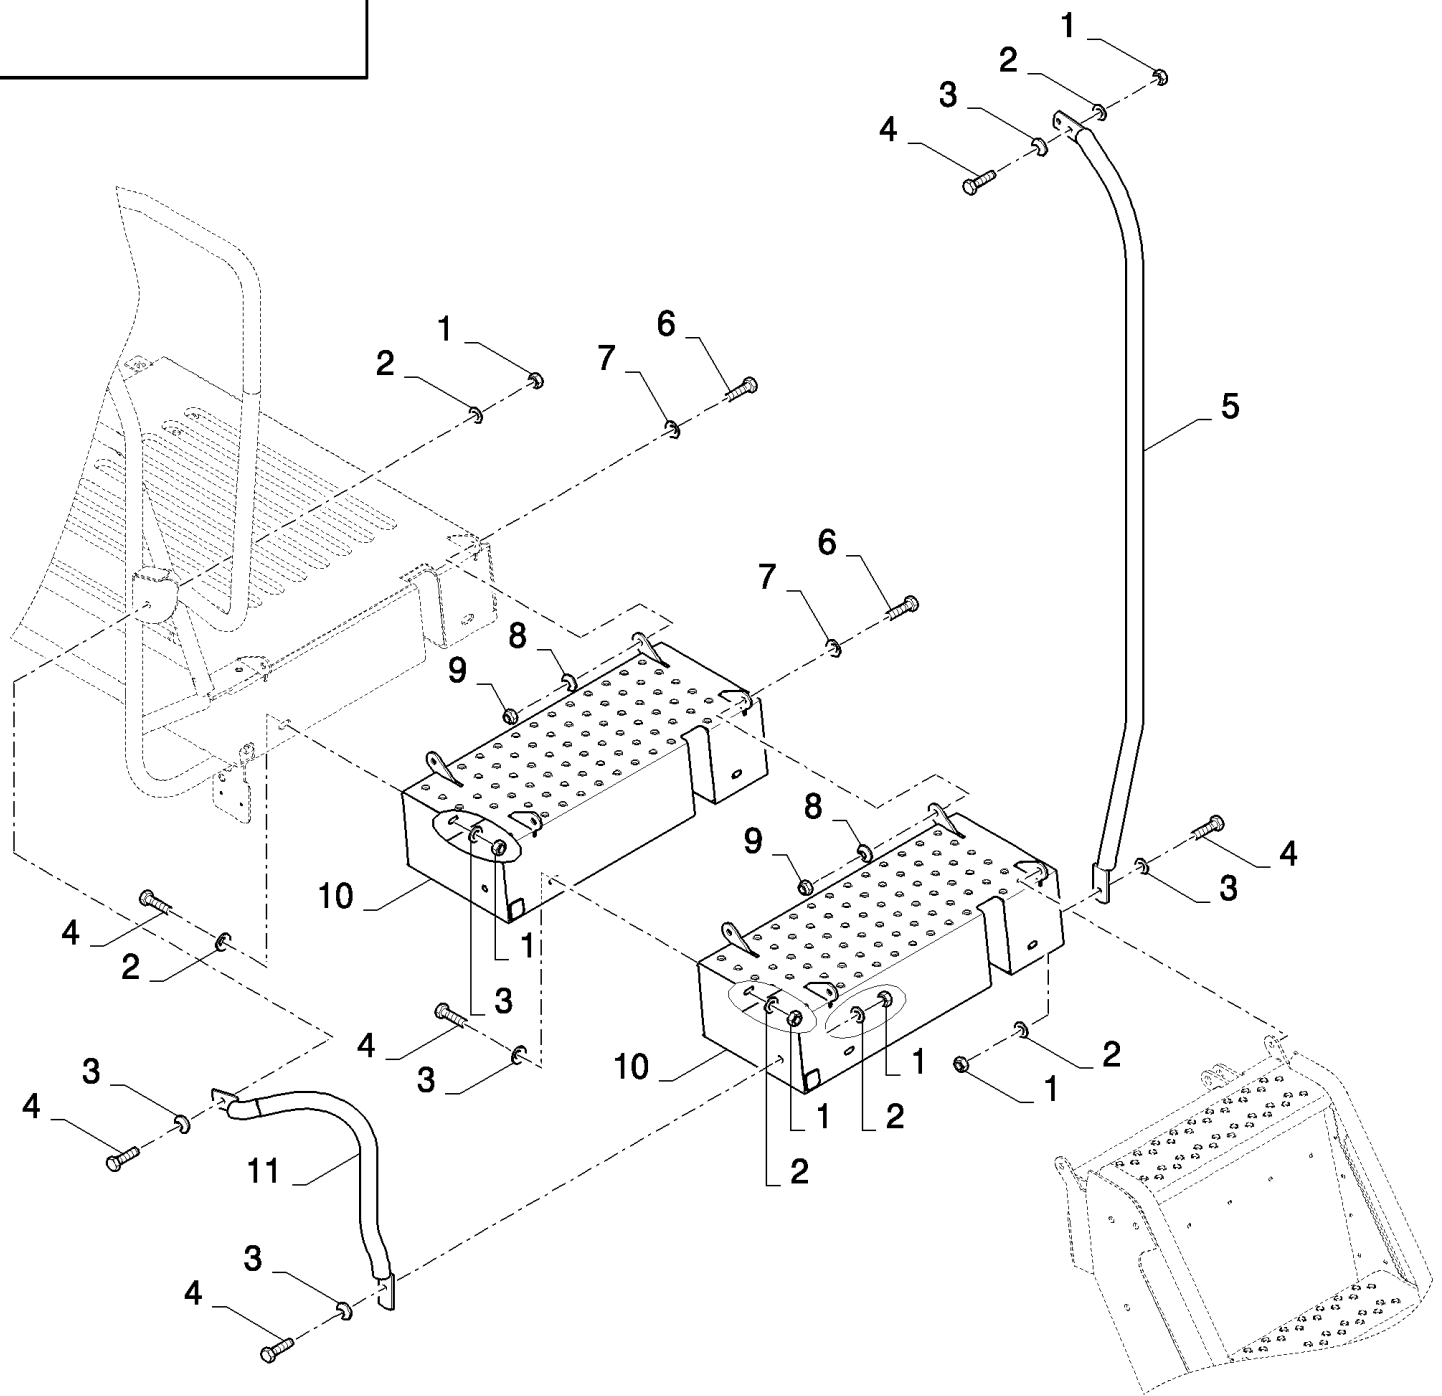

18.84085610(01) STEERING PLATFORM EXTENSION - 400MM

18.84085610(01) STEERING PLATFORM EXTENSION - 400MM

сылка	Номер детали	Кол-во	Описание
	84085610		DIA KIT, HARVESTER,
1	9706690	8	NUT, M8, CI 8,
2	322358	8	WASHER, SPRING, Belleville, M8,
3	140016	8	WASHER, M8 x 16 x 1.6,
4	43128	8	BOLT, Hex, M8 x 30, 8.8,
5	84447245	1	HANDRAIL,
6	43139	4	SCREW, M10x25
7	378244	4	WASHER, M10,
8	140045	4	WASHER, SPRING, Belleville, M10,
9	100037	4	NUT, M10 x 1.5, CI 8,
10	84077653	2	EXTENSION,
11	84435910	1	HANDRAIL,