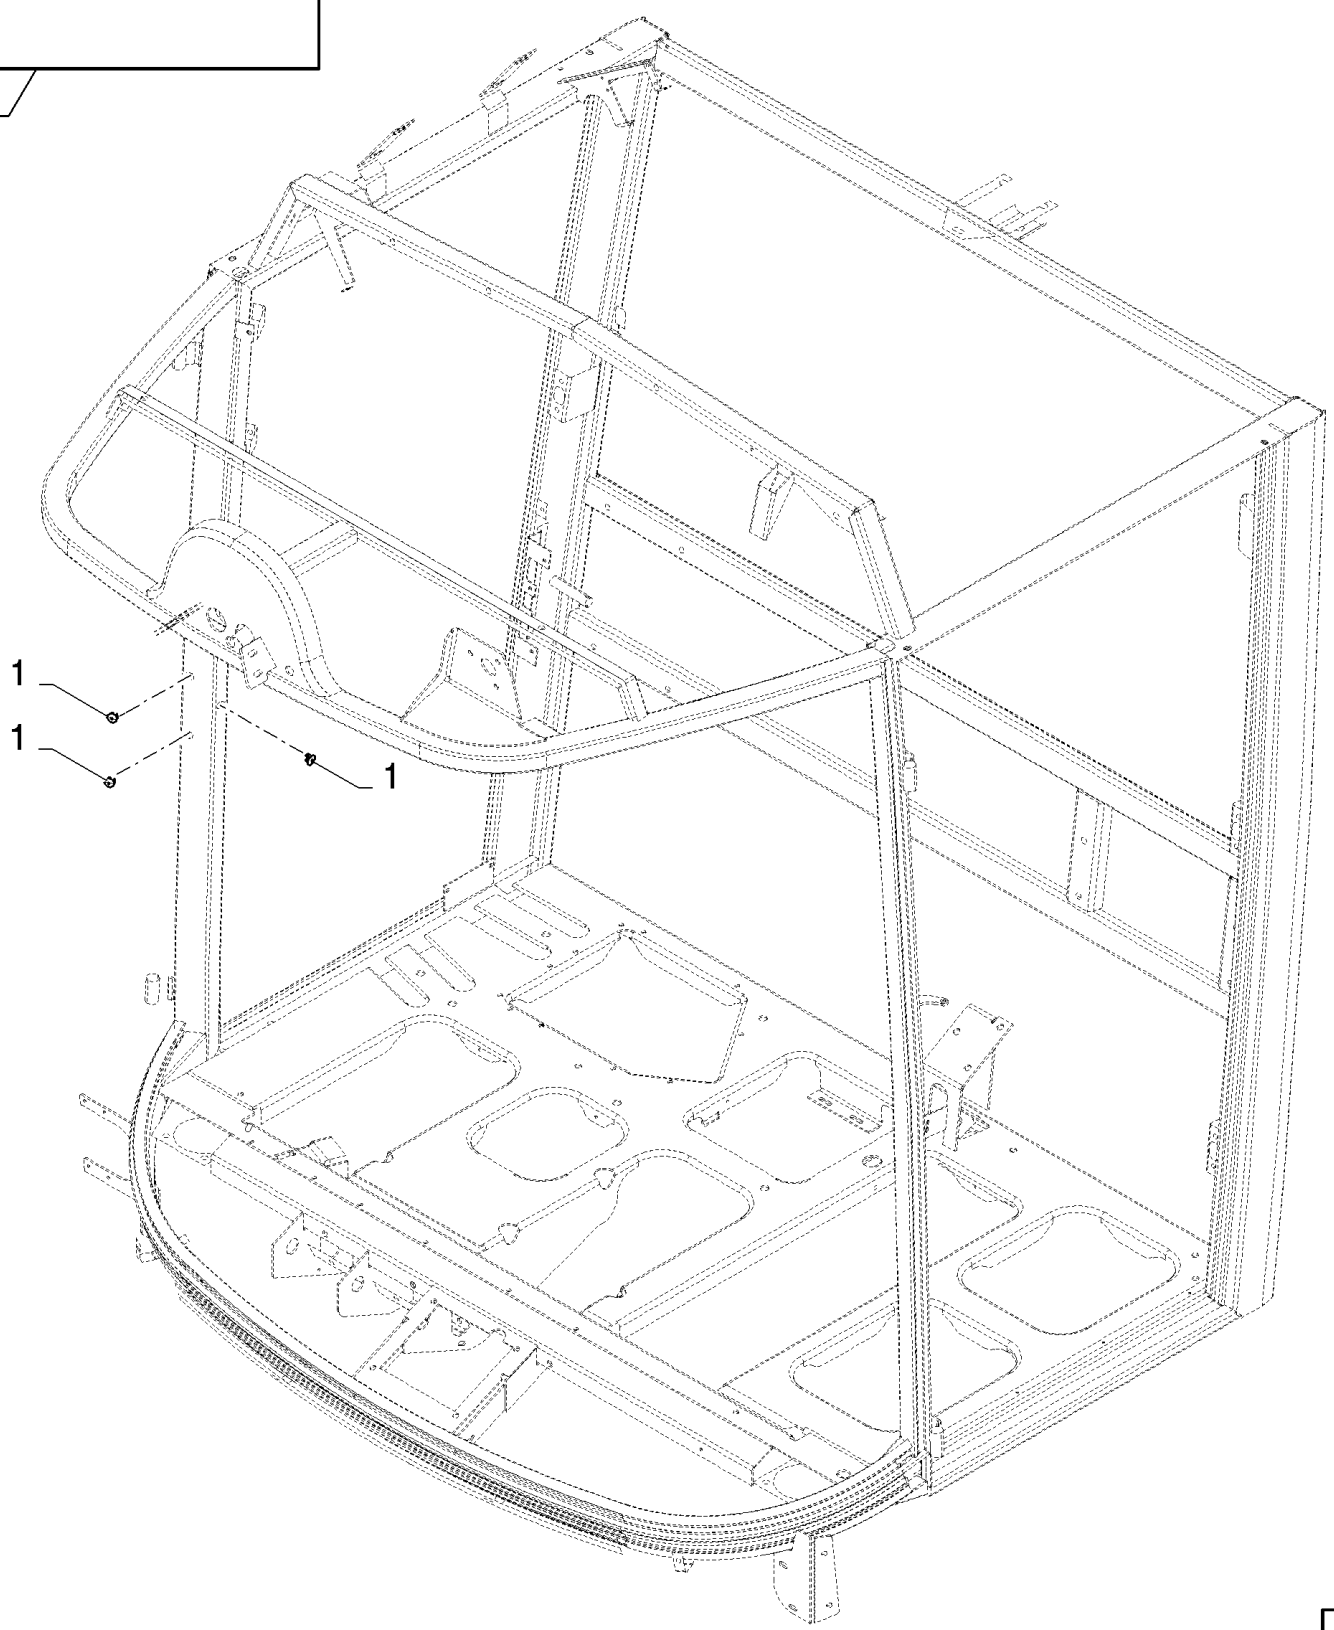

CS6090 COMBINE (9/06-) - Cab

10.208(01) CAB MOUNTING GROUP

сылка	Номер детали	Кол-во	Описание
1	9706690	6	NUT, M8, CI 8,
2	322358	14	WASHER, SPRING, Belleville, M8,
3	120104	14	BOLT, Hex, M8 x 20, 8.8,
4	140046	3	WASHER, SPRING, Belleville, M12,
5	9706687	3	BOLT, Hex, M12 x 30, 8.8,
6	84053736	3	DAMPER,
7	425524	10	RIVET, Rivet
8	84814492	1	PLATE, FIXING,
9	84807877	1	PLATE,
10	86508568	8	BOLT, Hex, M6 x 16, 8.8,
11	84447090	1	SKIRT, LH
12	84447091	1	SKIRT, RH
13	86511042	8	SCREW, Cross Pan Hd, M4 x 16,
14	84447092	1	SKIRT, , FOR CS6050 ONLY
14	84447089	1	SKIRT, , FOR CS6070, CS6080, CS6090, CL6060 AND CS6060 Hillside ONLY
15	9501985	1	SEAL, L=2M
16	84807784	2	BRUSH,
17	84447094	1	DECAL,
18	84447093	1	DECAL,
19	84447098	1	MAKERS BADGE,
20	86625060	2	NUT, LOCK, Self, Threading, 1/4",
21	84447432	1	SEAL,
22	84448480	1	SUPPORT,
23	86511315	6	WASHER, M8 x 16 x 1.6,
24	322357	8	WASHER, SPRING, Belleville, M6,
25	84037659	1	BAND, L=2M
26	412491	4	SCREW,