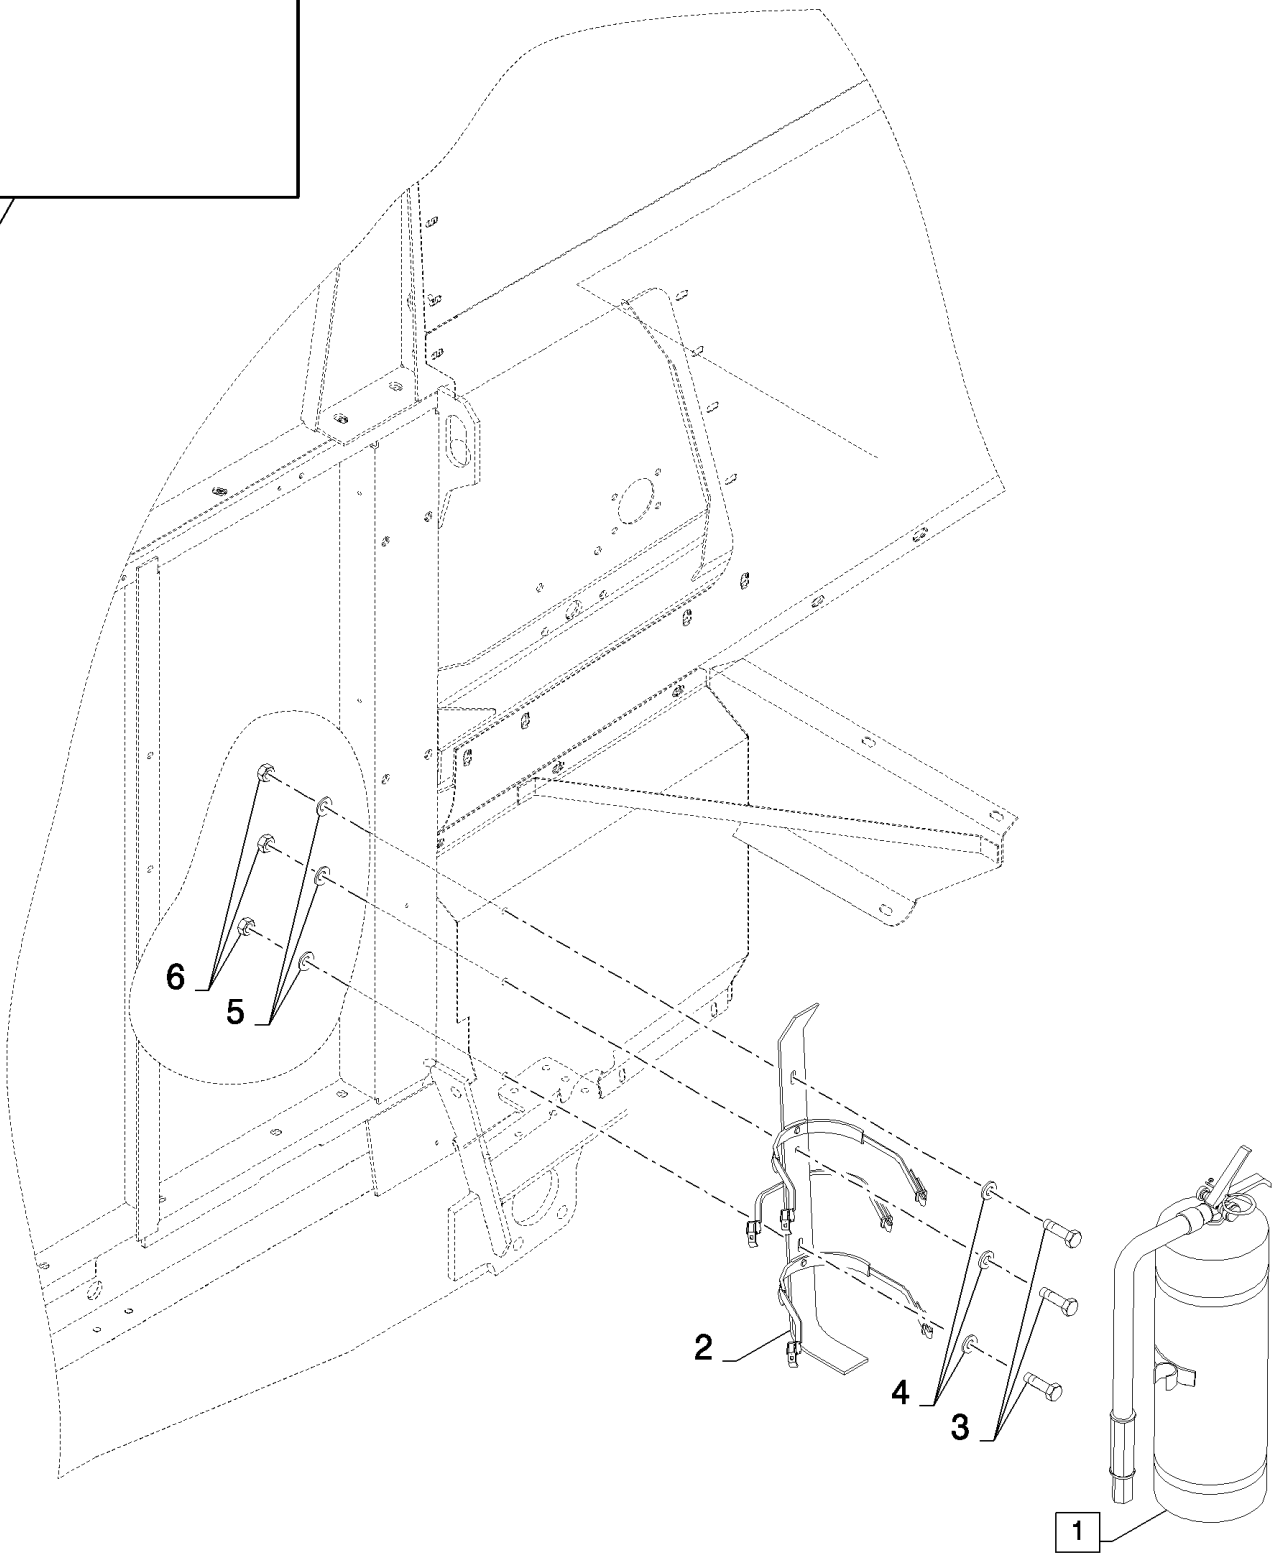

10.214(01) FIRE EXTINGUISHER

10.214(01) FIRE EXTINGUISHER

сылка	Номер детали	Кол-во	Описание
1	NS	1	NOT SERVICED, (2), BSN C543
1	84440547	1	FIRE EXTINGUISHER, (2), ASN D544
2	NSS	1	NOT SERVICED SEPARATELY,
3	120104	3	BOLT, Hex, M8 x 20, 8.8, , BSN C543
3	43127	2	BOLT, Hex, M8 x 25, 8.8, , ASN D544
4	140016	3	WASHER, M8 x 16 x 1.6, , BSN C543
4	140016	2	WASHER, M8 x 16 x 1.6, , ASN D544
5	412650	3	WASHER, SPRING, Belleville, M8, , BSN C543
5	412650	2	WASHER, SPRING, Belleville, M8, , ASN D544
6	9706690	3	NUT, M8, CI 8, , BSN C543
6	9706690	2	NUT, M8, CI 8, , ASN D544