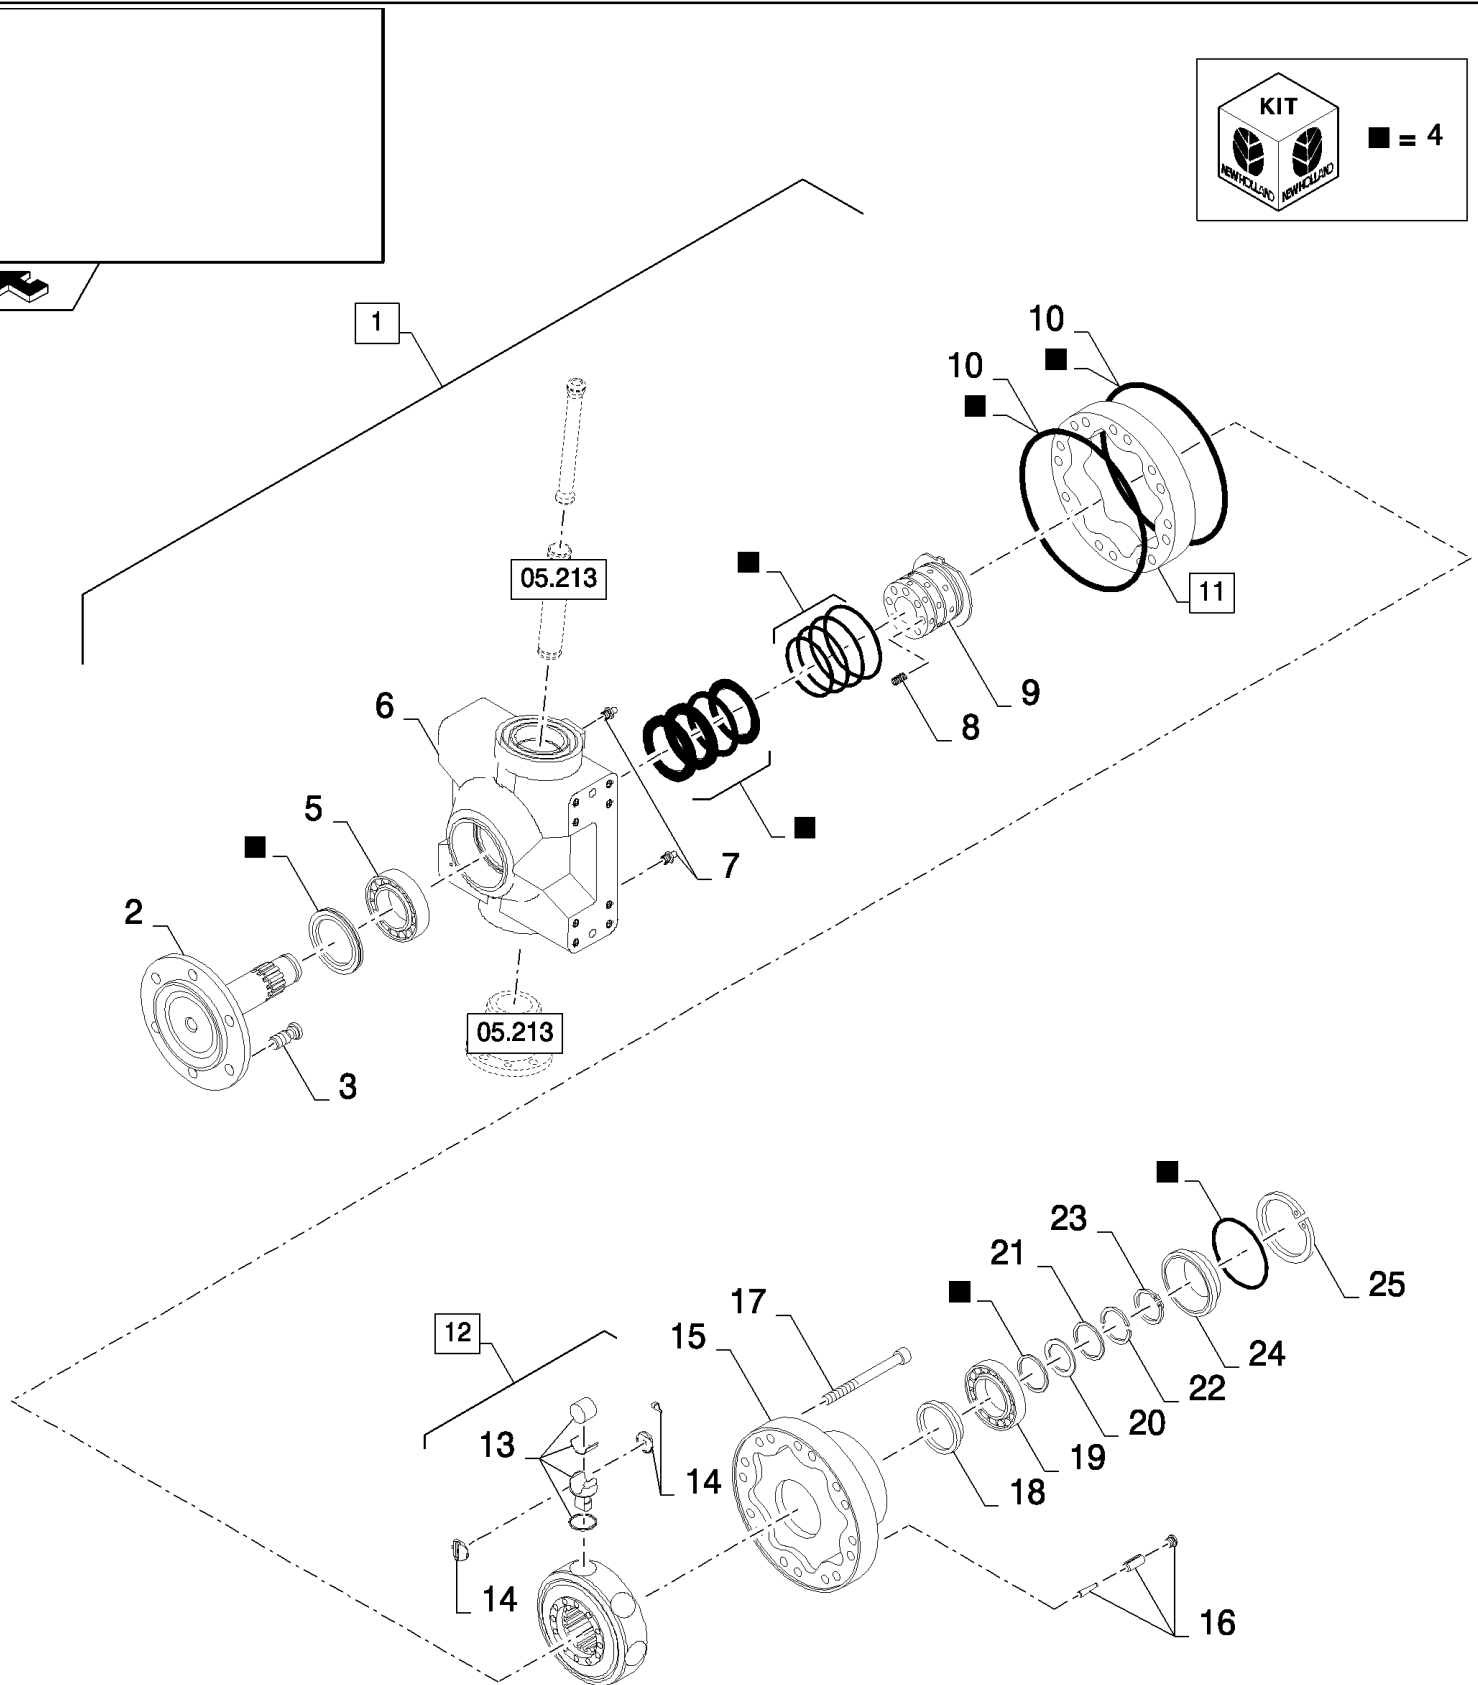

05.212(01) POWERED REAR AXLE : WHEEL MOTOR

05.212(01) POWERED REAR AXLE : WHEEL MOTOR

сылка	Номер детали	Кол-во	Описание
1	84800175	2	MOTOR, HYDRAULIC, (2 to 25), Incl. 05.213, FOR WHEEL MOTOR 935CC
1	84800195	2	MOTOR, HYDRAULIC, (2 to 25), Incl. 05.213, FOR WHEEL MOTOR 1250CC
2	84800204	1	HUB,
3	9512182	10	STUD, M20
4	84800213	1	KIT, SEALS,
5	84018637	1	BEARING ASSY,
6	84817919	1	HOUSING,
7	84817929	2	NIPPLE, LUBE,
8	9512195	8	SPRING,
9	9512193	1	DISTRIBUTOR,
10	NS	2	NOT SERVICED,
11	9512192	1	CAM, (10)
12	84018630	1	ROTOR, (13,14), FOR WHEEL MOTOR 935CC
12	84800197	1	ROTOR, (13,14), FOR WHEEL MOTOR 1250CC
13	9512215	10	KIT, , FOR WHEEL MOTOR 935CC
13	84800198	10	KIT, , FOR WHEEL MOTOR 1250CC
14	84018631	1	KIT, , FOR WHEEL MOTOR 935CC
14	84800199	1	KIT, , FOR WHEEL MOTOR 1250CC
15	84817907	1	HOUSING,
16	84800205	2	PIN,
17	84069080	14	SCREW, M12x75
18	84817909	1	SPACER,
19	84817910	1	BEARING ASSY,
20	84817903	1	SPACER,
21	84817912	1	RING,
22	84817911	2	HALF-RING,
23	84817913	1	RING,
24	84817914	1	COVER,
25	84817915	1	CIRCLIP,