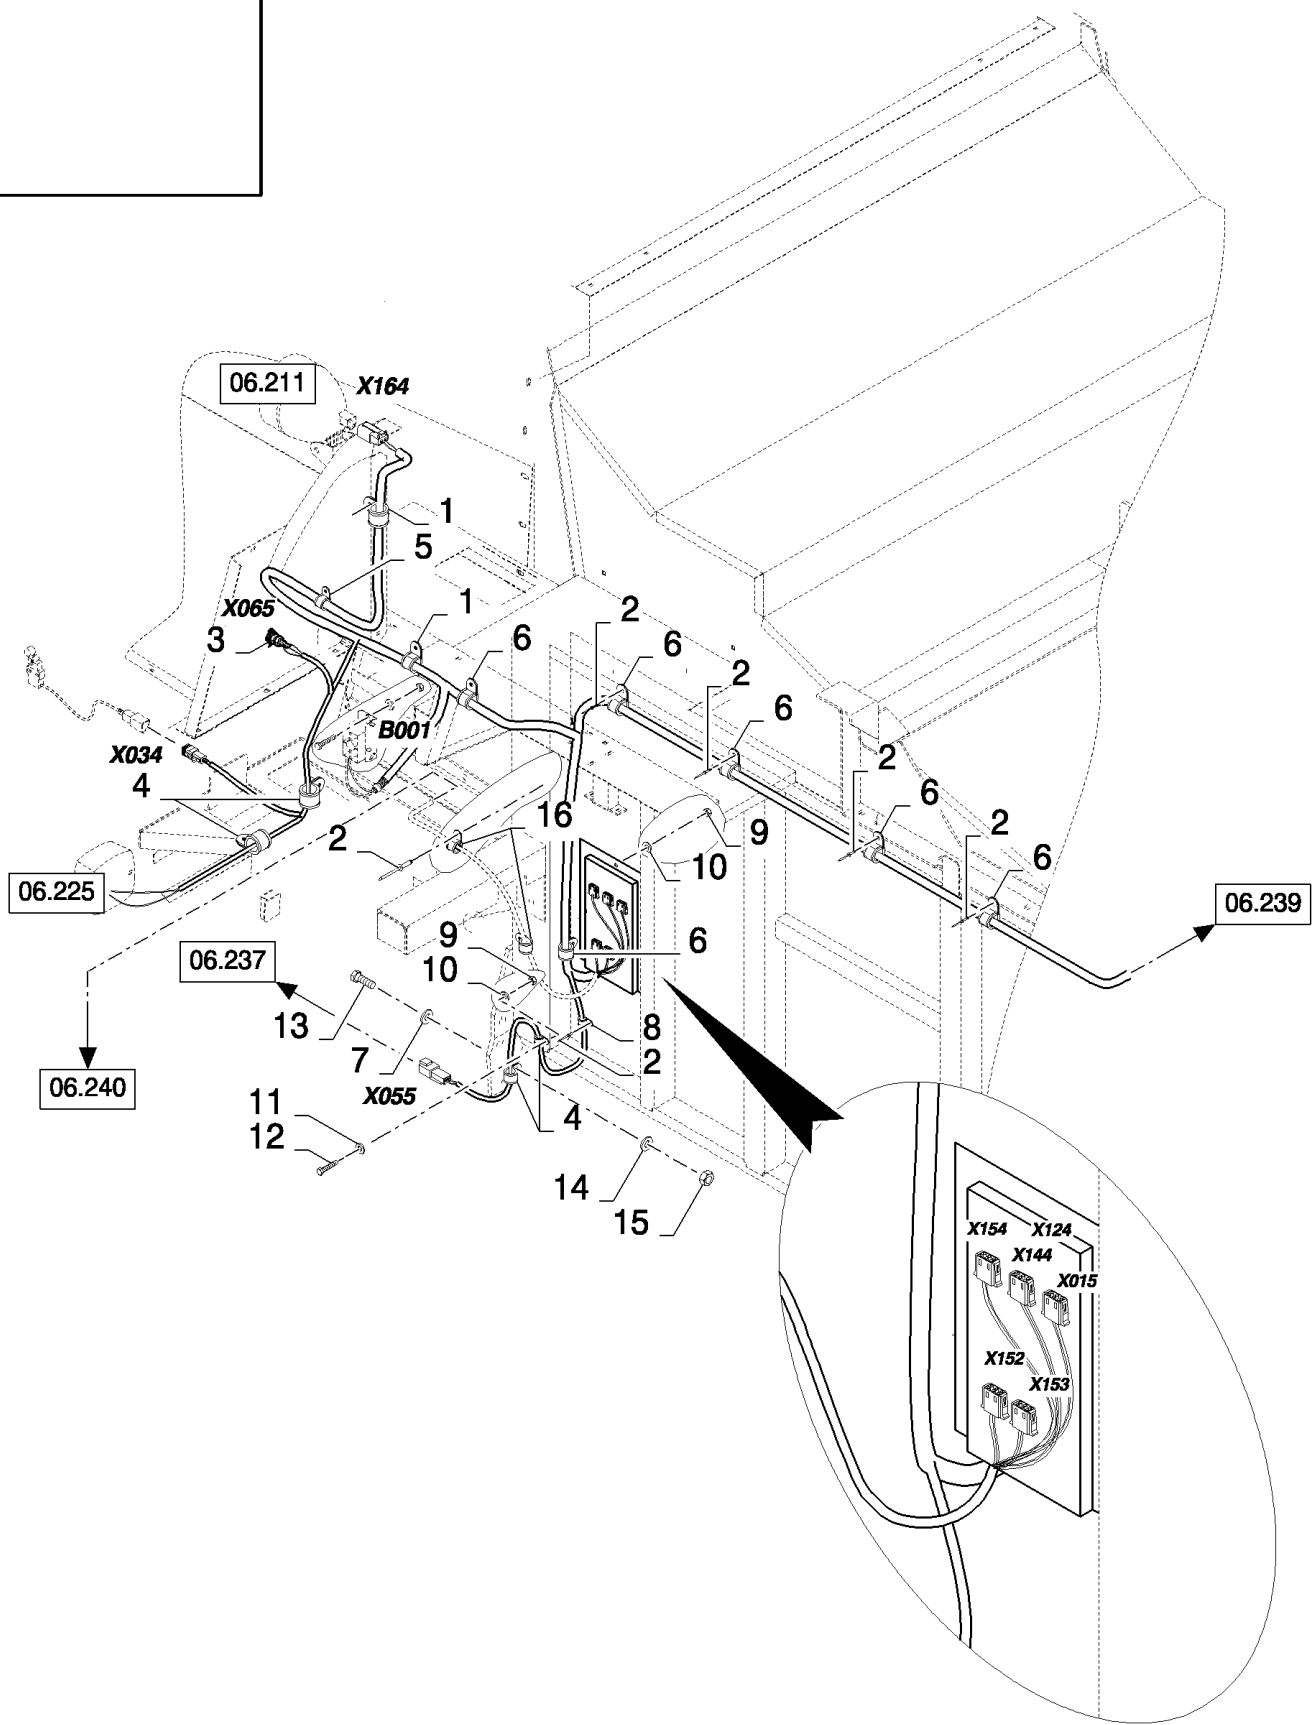

06.238(01) STRAW WALKER FRAME, ELECTRICAL COMPONENTS

06.238(01) STRAW WALKER FRAME, ELECTRICAL COMPONENTS

сылка	Номер детали	Кол-во	Описание
1	9706748	4	CLAMP, 5/8", Insul, 5/16" Bolt,
2	9512290	AR	RIVET,
3	374418	1	SOCKET, POWER,
4	9837692	7	CLAMP,
5	84818443	1	CLAMP,
6	84818445	7	CLAMP,
7	140016	2	WASHER, M8 x 16 x 1.6,
8	84818441	2	CLAMP,
9	9706755	5	NUT, M6, CI 8,
10	412649	5	WASHER, SPRING, Belleville, M6,
11	86588450	2	WASHER, M6,
12	120100	2	BOLT, Hex, M6 x 20, 8.8,
13	120103	2	BOLT, Hex, M8 x 16, 8.8,
14	322358	2	WASHER, SPRING, Belleville, M8,
15	9706690	2	NUT, M8, CI 8,
16	84818442	11	CLAMP,