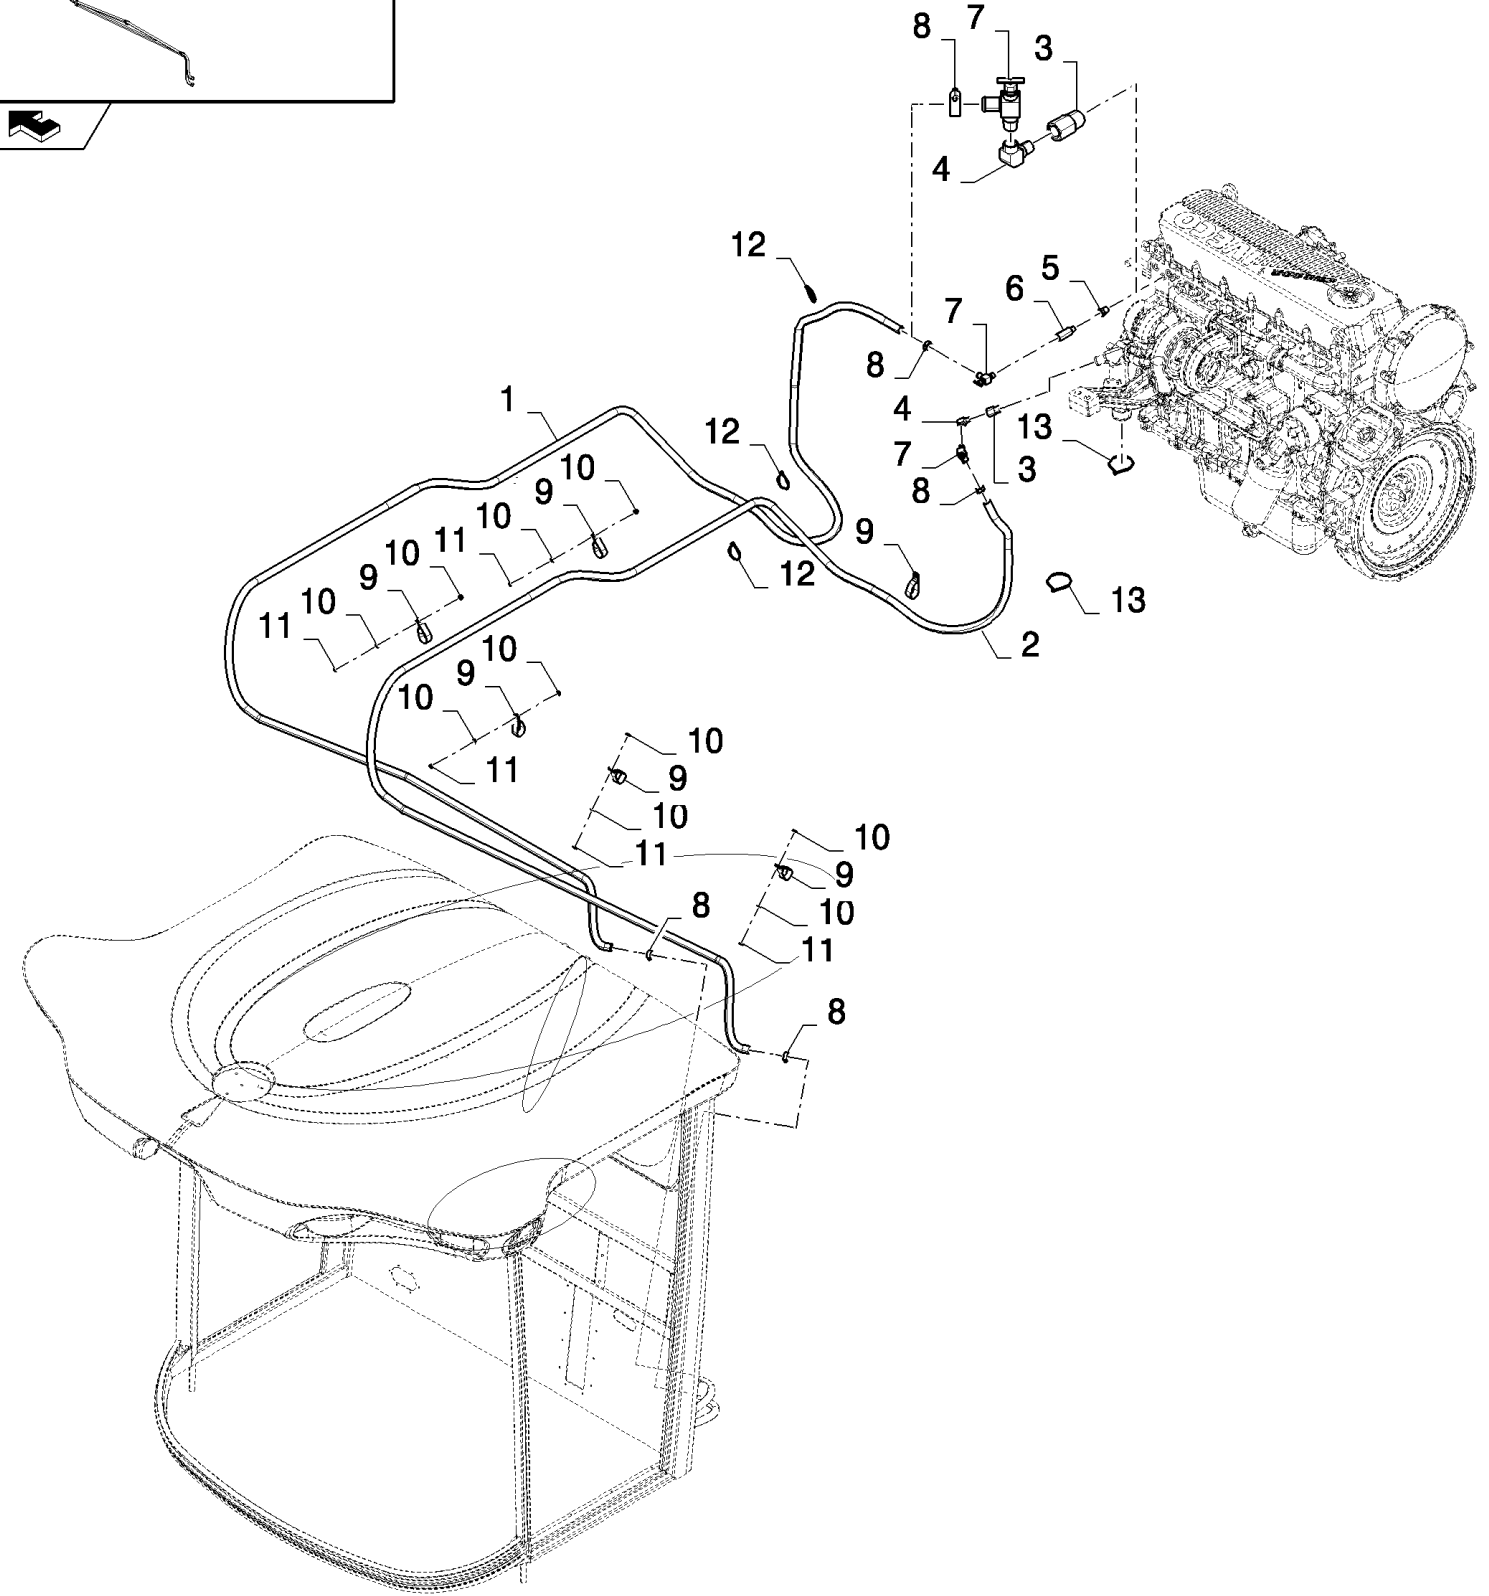

10.245(01) AIR CONDITIONER UNIT : MOUNTING GROUP

10.245(01) AIR CONDITIONER UNIT : MOUNTING GROUP

сылка	Номер детали	Кол-во	Описание
1	84607279	AR	HOSE, L=6.5M
2	84607280	AR	HOSE, L=5M
3	84334474	1	FITTING, , BSN C543
3	84334474	2	FITTING, , ASN D544
4	83961127	1	ELBOW, , BSN C543
4	83961127	2	ELBOW, , ASN D544
5	87016923	1	REDUCER, 1/2"-14 NPTF x 3/8"-18 Fem NPTF, , BSN C543
6	84012391	1	JOINT, UNIVERSAL, , BSN C543
7	83961305	2	VALVE, SHUT-OFF,
8	326082	4	CLAMP,
9	9513271	6	CLAMP,
10	322357	10	WASHER, SPRING, Belleville, M6,
11	9706755	5	NUT, M6, CI 8,
12	86566989	4	STRAP, CABLE, , BSN C543
12	86566989	3	STRAP, CABLE, , ASN D544
13	86566990	1	STRAP, CABLE, , BSN C543
13	86566990	2	STRAP, CABLE, , ASN D544