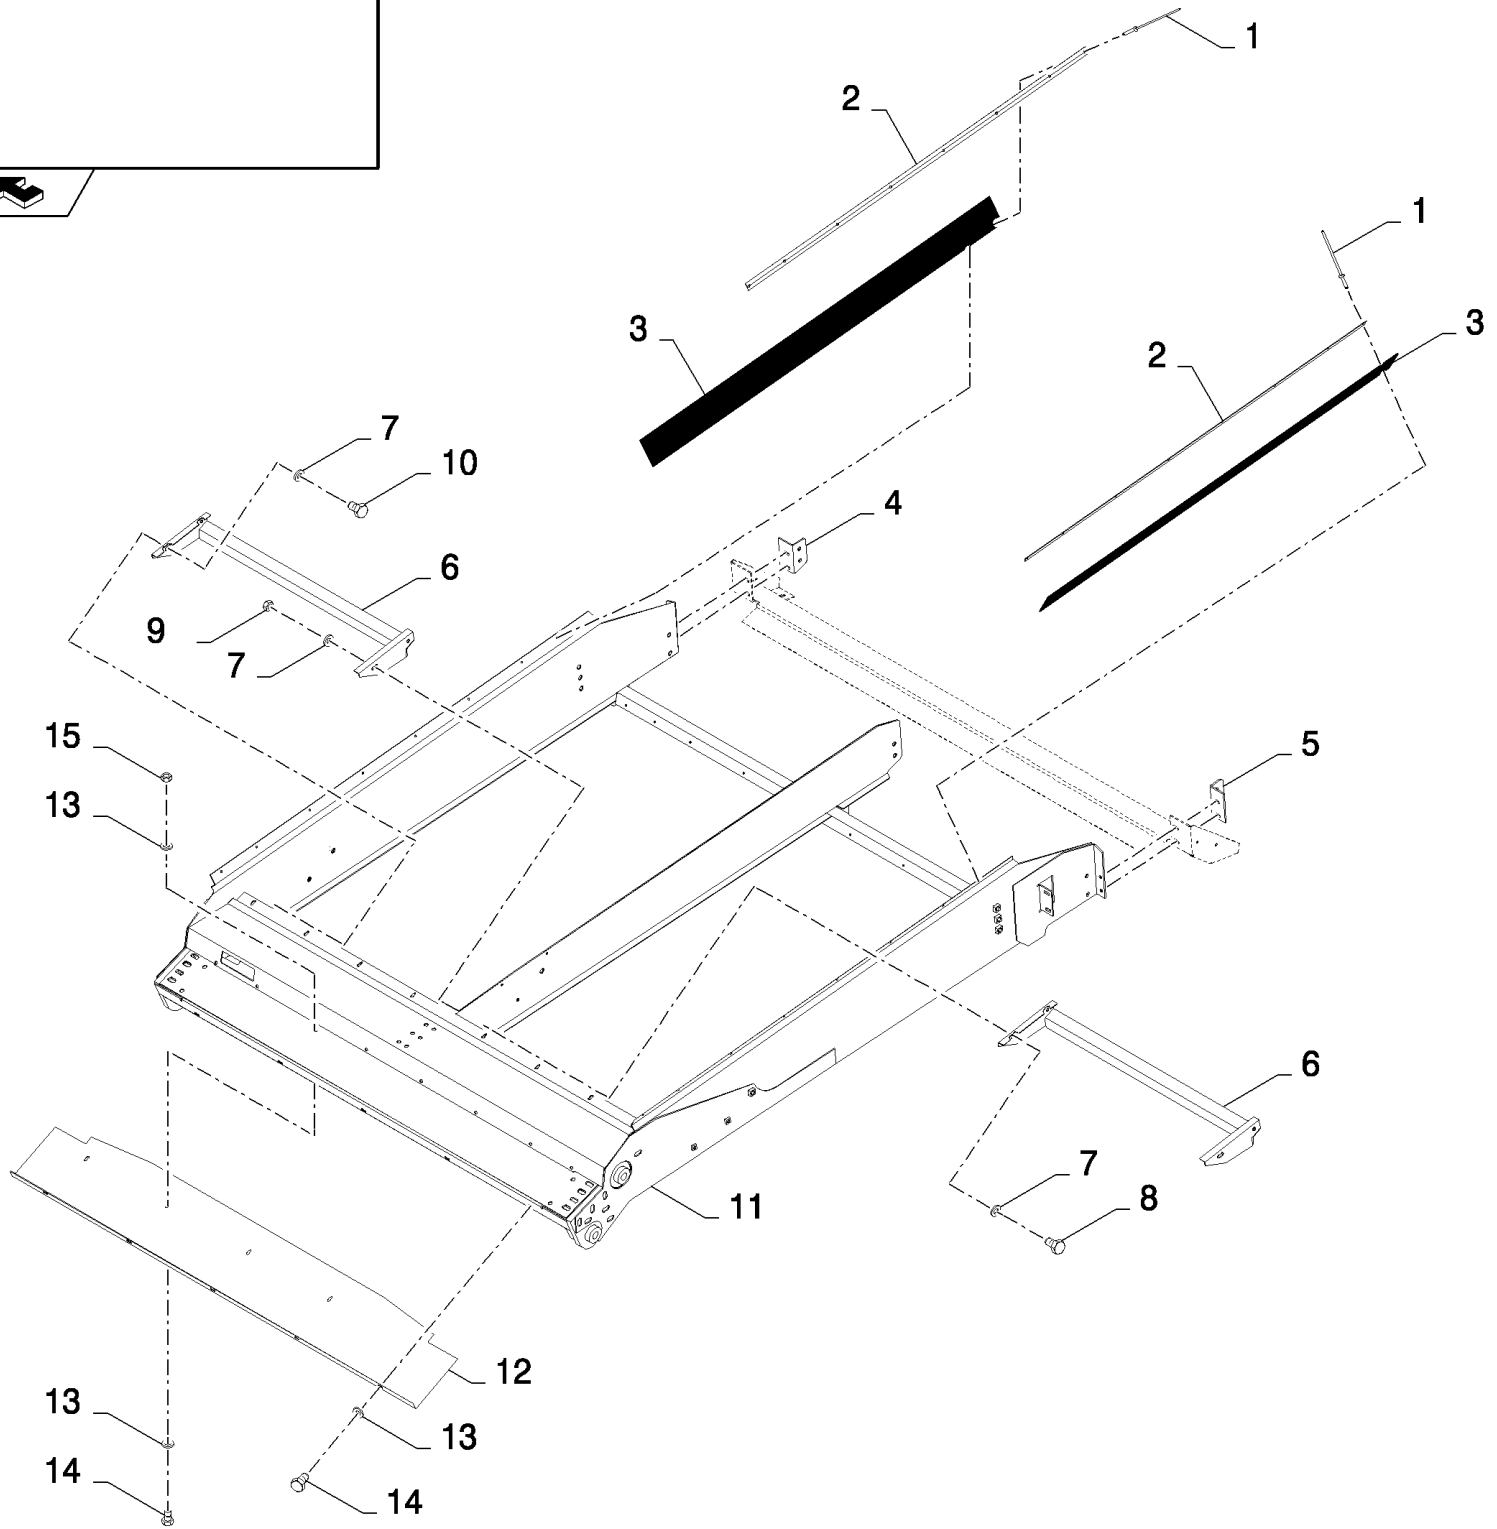

15.202(01) SHAKER SHOE

CS6090 COMBINE (9/06-) - Cleaning

15.202(01) SHAKER SHOE

сылка	Номер детали	Кол-во	Описание
1	445395	20	RIVET, Pop, M4.8 x 18.1,
2	87531424	2	PLATE, FIXING,
3	84461979	2	CANVAS,
4	84457087	1	SUPPORT,
5	84441931	1	BRACKET, LH
6	84458018	1	SUPPORT, , FOR CS6050, CL6060 AND CS6060 Hillside ONLY
6	84455992	2	SUPPORT, , FOR CS6070, CS6080, CS6090 ONLY
7	322358	AR	WASHER, SPRING, Belleville, M8,
8	120104	2	BOLT, Hex, M8 x 20, 8.8, , FOR CS6070, CS6080, CS6090 ONLY
9	9706690	2	NUT, M8, CI 8, , FOR CS6070, CS6080, CS6090 ONLY
10	120103	4	BOLT, Hex, M8 x 16, 8.8,
11	87517493	1	SHOE, SHAKER, , FOR CS6050, CL6060 AND CS6060 Hillside ONLY
11	87396822	1	SHOE, SHAKER, , FOR CS6070, CS6080, CS6090 ONLY
12	84439701	1	PLATE, , FOR CS6050, CL6060 AND CS6060 Hillside ONLY
12	84439292	1	PLATE, , FOR CS6070, CS6080, CS6090 ONLY
13	322357	AR	WASHER, SPRING, Belleville, M6,
14	86508568	AR	BOLT, Hex, M6 x 16, 8.8,
15	9706755	AR	NUT, M6, CI 8,