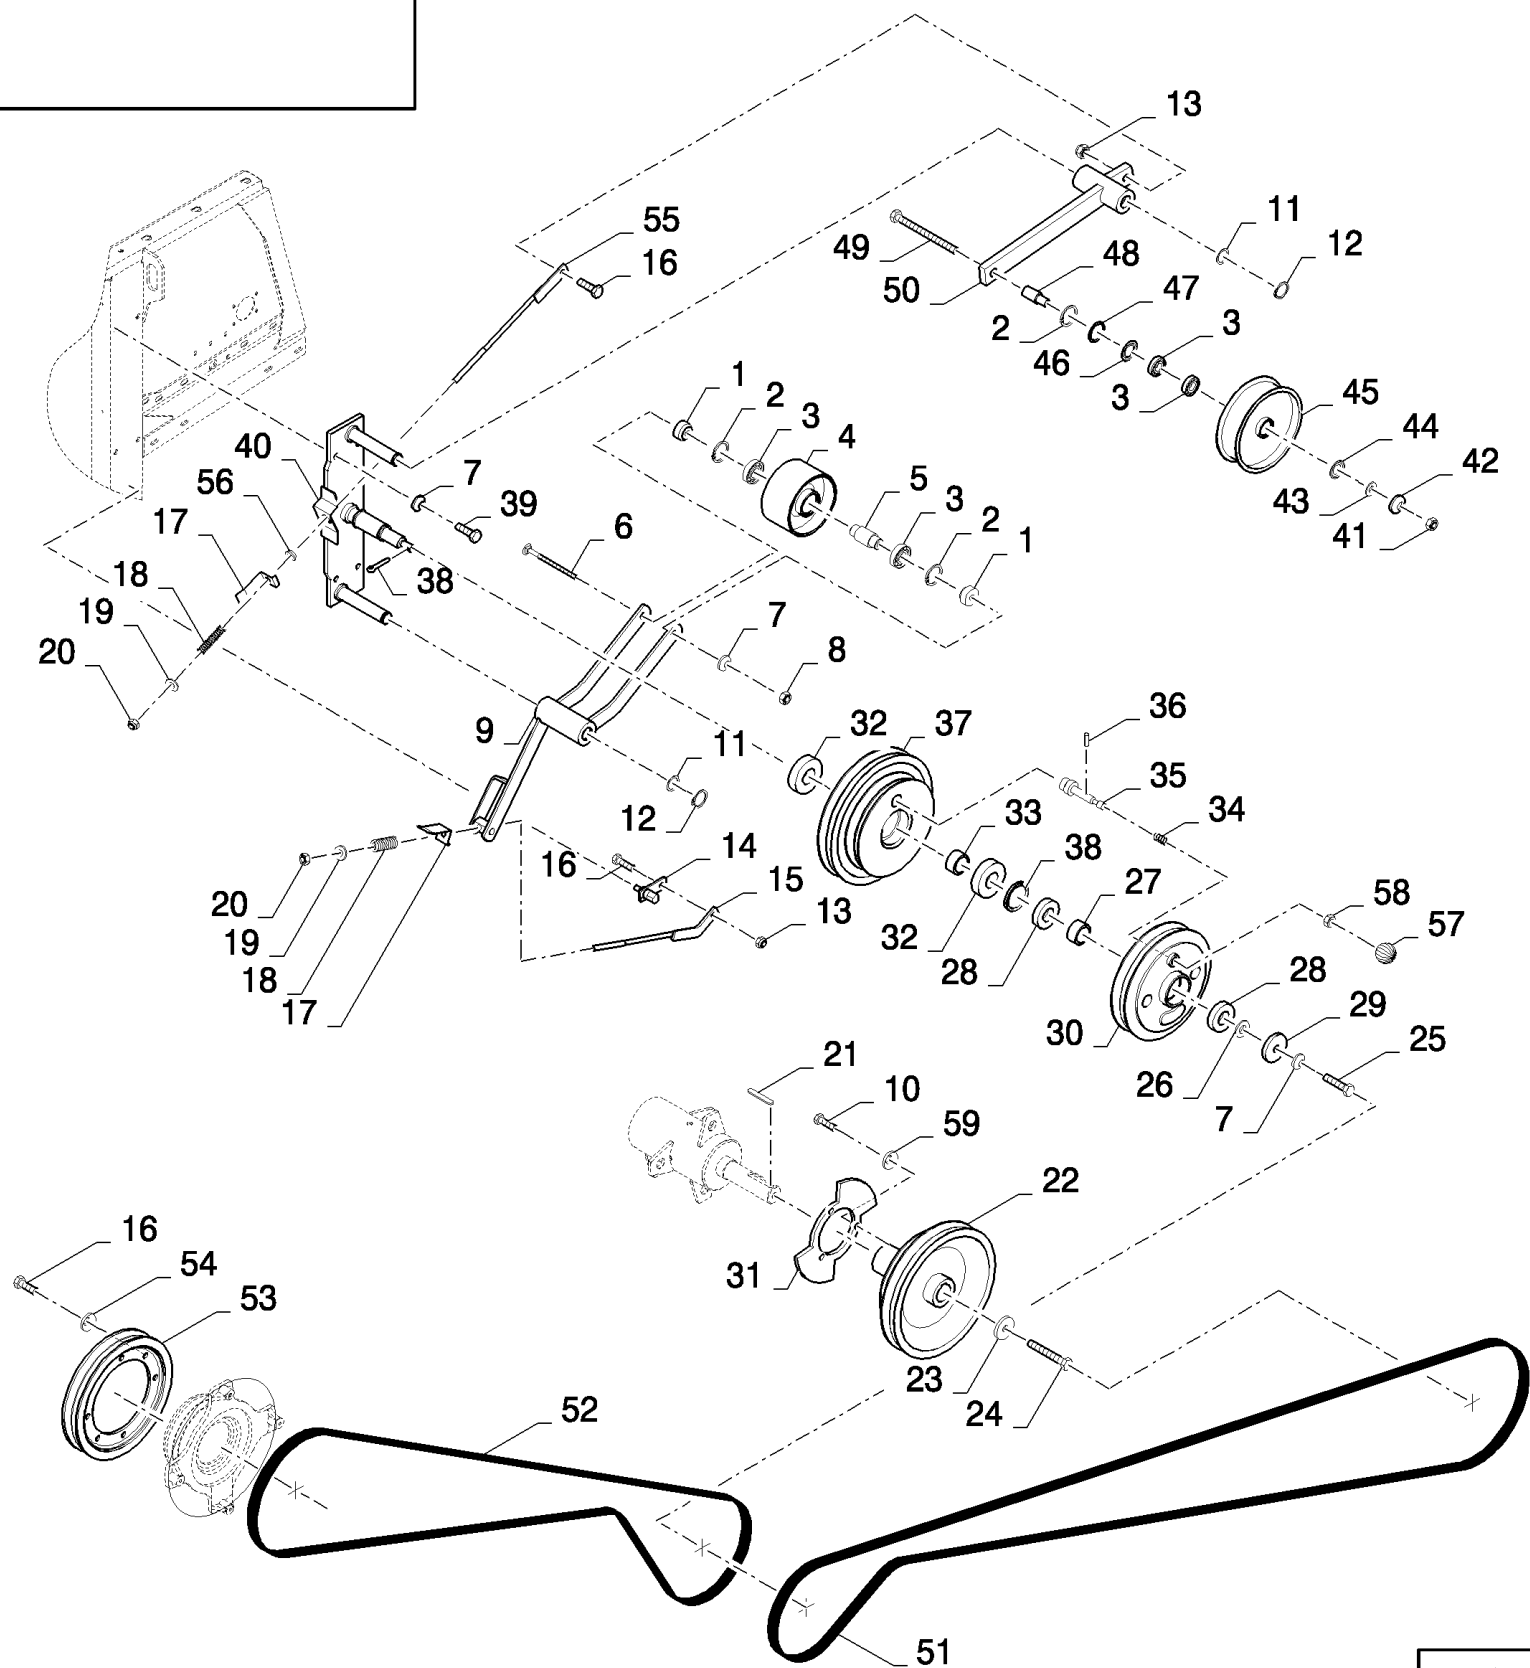

18.87395594(08) STRAWCHOPPER - MANUAL ADJUSTABLE DEFLECTORS

18.87395594(08) STRAWCHOPPER - MANUAL ADJUSTABLE DEFLECTORS

сылка	Номер детали	Кол-во	Описание
1	84076275	2	BUSHING,
2	370011	3	RING, SNAP, M52, Int,
3	443898	4	BEARING, BALL,
4	84334348	1	PULLEY,
5	84076197	1	BUSHING,
6	84053391	1	BOLT, CARRIAGE, Short NK, M12 x 130, CI8.8,
7	140046	6	WASHER, SPRING, Belleville, M12,
8	9706685	1	NUT, M12, CI 8,
9	84076317	1	LEVER, (10)
10	120100	3	BOLT, Hex, M6 x 20, 8.8,
11	84000011	2	WASHER, 30MM
12	370003	2	RING, SNAP, M30, Ext,
13	100037	2	NUT, M10 x 1.5, CI 8,
14	84431514	1	HINGE,
15	84431503	1	ROD,
16	43139	8	SCREW, M10x25
17	84431388	2	INDICATOR,
18	84814910	2	SPRING,
19	378245	2	WASHER, M12,
20	412126	2	NUT, LOCK, M12 x 1.75, CI 8,
21	412341	1	KEY,
22	84441435	1	PULLEY,
23	440997	1	WASHER, 17MM
24	385922	1	BOLT, Hex, M16 x 45, 8.8,
25	9706687	1	BOLT, Hex, M12 x 30, 8.8, M16x1.5
26	327084	1	WASHER,
27	84441521	2	RING,
28	913716	2	BEARING, BALL,
29	84441824	1	RING,
30	84453029	1	PULLEY,
31	84444721	1	RING,
32	210086	2	BEARING ASSY,
33	84441520	1	BUSHING,
34	26538	1	SPRING,
35	84444511	1	PIN,
36	130078	1	PIN, LOCK, M4 x 30, Slotted,
37	84441441	1	PULLEY,
38	84441806	1	RING,
39	300389	4	BOLT, Hex, M12 x 35, 8.8, Full Thd,
40	84441790	1	SUPPORT,
41	100020	1	NUT, M16, CI 8,
42	140048	1	WASHER, SPRING, Belleville, M16,
43	84440599	1	WASHER,
44	390515	1	RING,
45	84440508	1	WHEEL, IDLER,