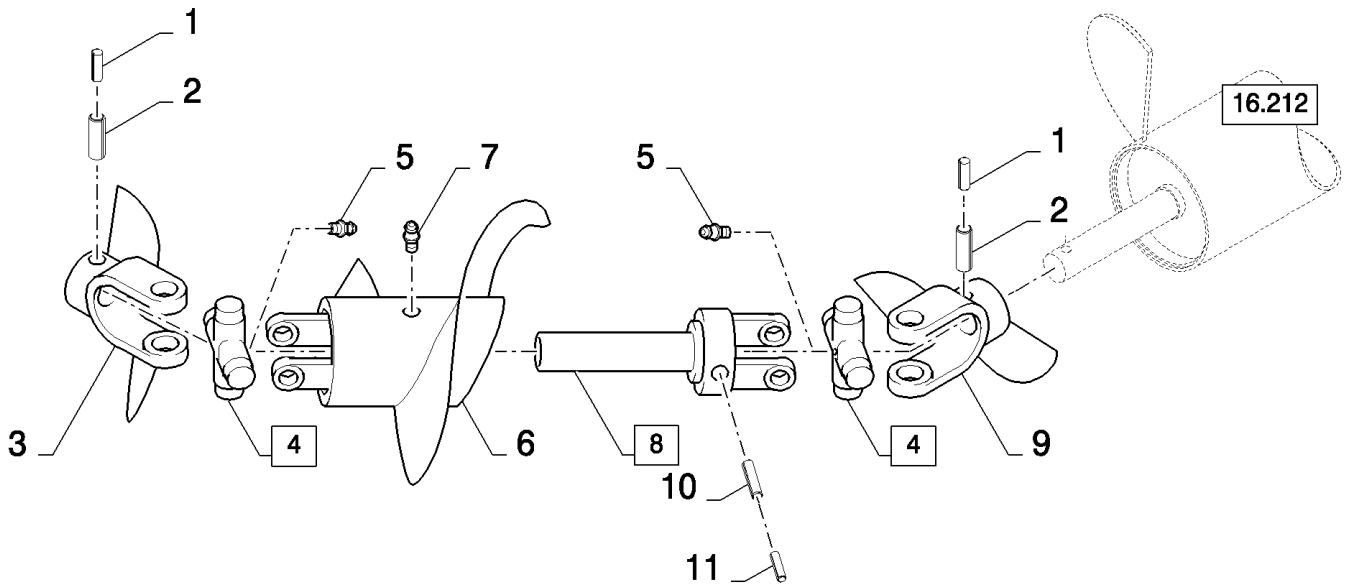

16.211(01) UNLOADING AUGER

16.211(01) UNLOADING AUGER

сылка	Номер детали	Кол-во	Описание
1	412689	2	PIN, LOCK, M8 x 50, Slotted,
2	130054	2	PIN, LOCK, M13 x 55, Slotted,
3	916104	1	YOKE,
4	916025	2	SPIDER, (5)
5	412014	2	NIPPLE, LUBE,
6	920224	1	AUGER,
7	321204	1	NIPPLE, LUBE, M6 x 1, 16mm lg,
8	84817002	1	YOKE, (10, 11)
9	84817003	1	YOKE,
10	62218	1	PIN, LOCK, M10 x 75, Slotted,
11	412050	1	PIN, LOCK, M6 x 75, Slotted,