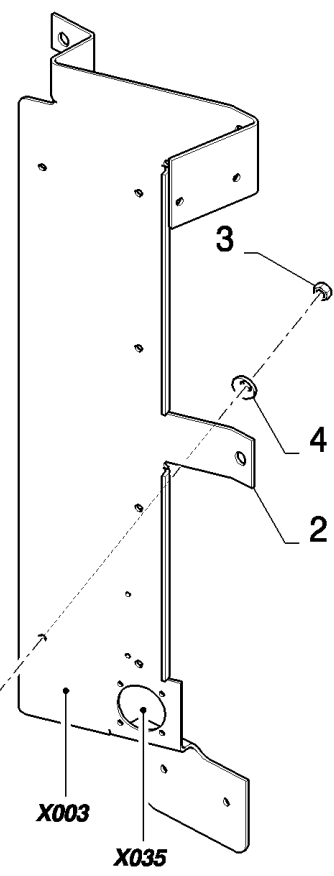

06.219(01) PRINTED CIRCUIT

CS6090 COMBINE (9/06-) - Electrical System

06.219(01) PRINTED CIRCUIT

сылка	Номер детали	Кол-во	Описание
1	84000651	5	RELAY,
2	84433435	1	SUPPORT,
3	100012	7	NUT, M4, CI 8,
4	322355	14	WASHER, SPRING, Belleville, M4,
5	84814397	7	BUSHING,
6	86511823	7	SCREW, Cross Pan Hd, M4 x 8, M4x8
7	84452526	1	BOARD, PRINTED CIRCUIT,
8	9811773	3	FUSE, 10A
9	9504310	3	FUSE, 25A
10	9504308	10	FUSE, 15A
11	84038658	3	FUSE, 40A
12	86509590	6	RELAY,
13	9813500	1	FLASHER UNIT,