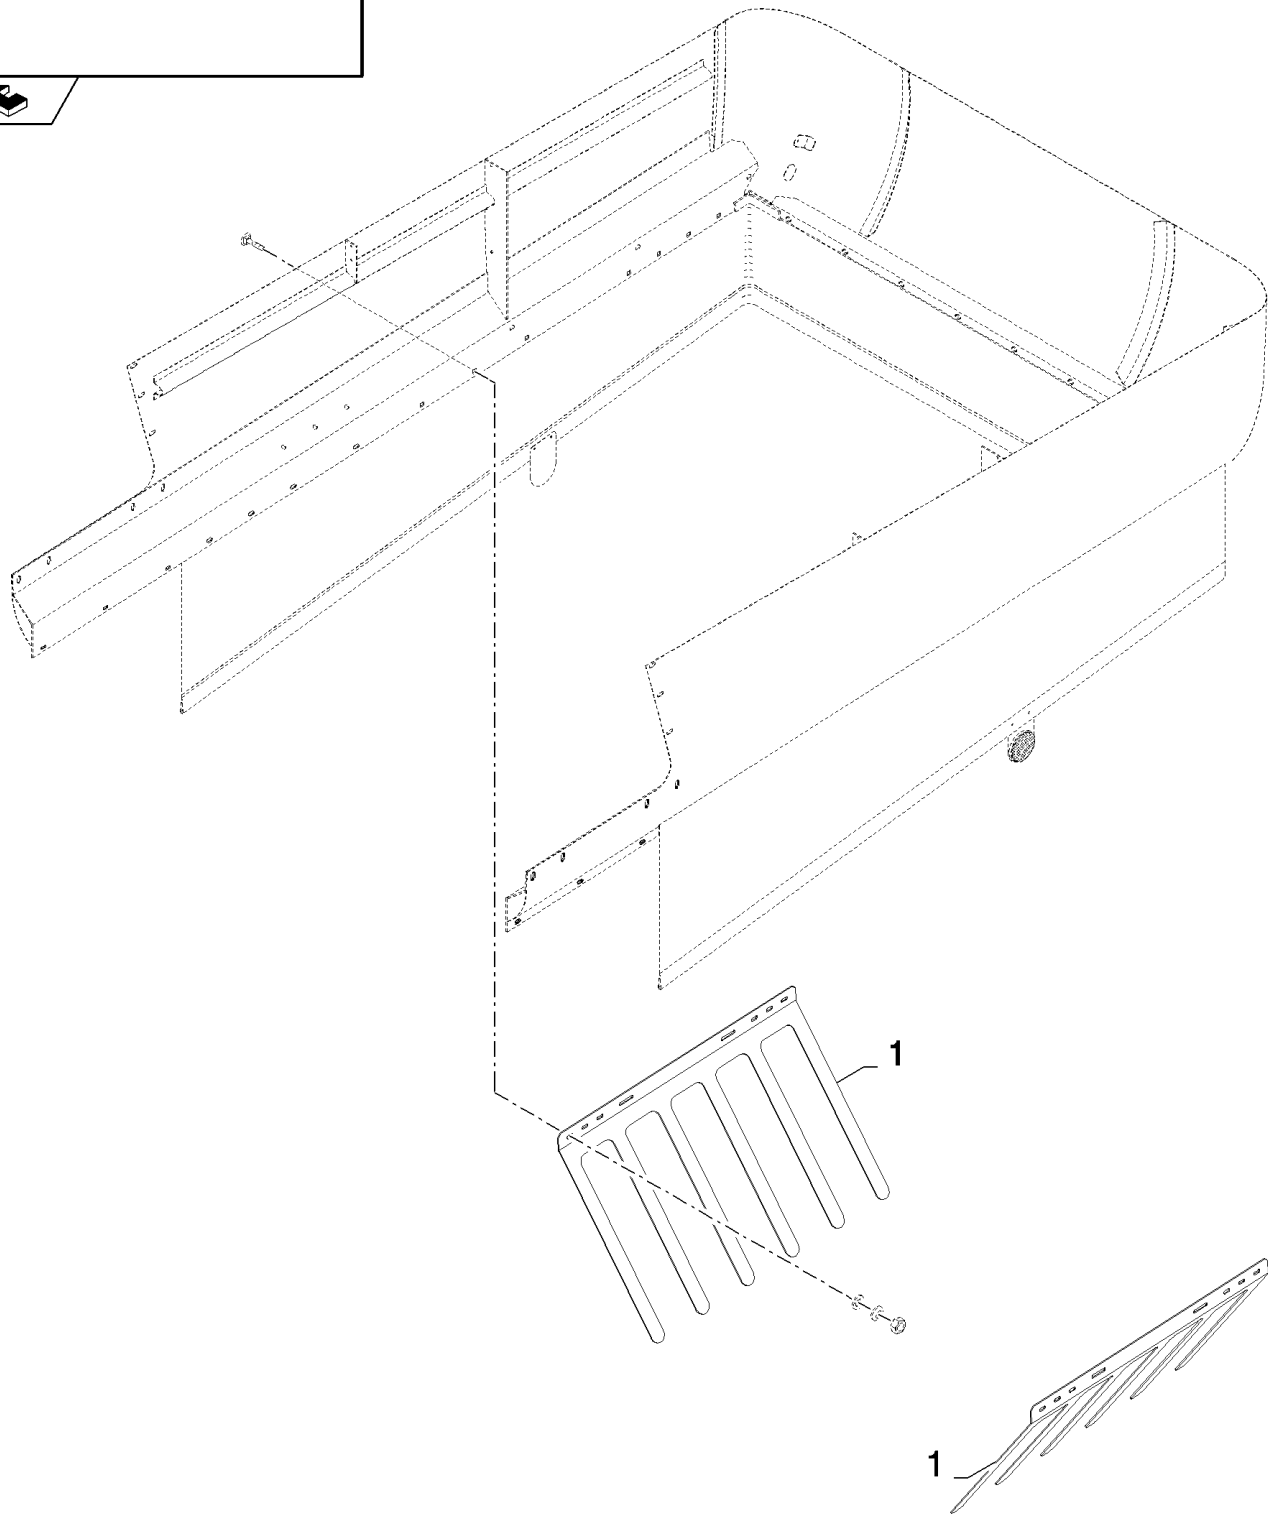

08.215(01) FAN SHIELDING LHS

сылка	Номер детали	Кол-во	Описание
1	86508568	3	BOLT, Hex, M6 x 16, 8.8,
2	87527283	1	PLATE, , FOR 20KM/H DRIVES ONLY
2	87527285	1	PLATE, , FOR STANDARD AND MUDDY DRIVES ONLY
3	322357	6	WASHER, SPRING, Belleville, M6,
4	9706755	3	NUT, M6, CI 8,

08.216(01) DEFLECTOR