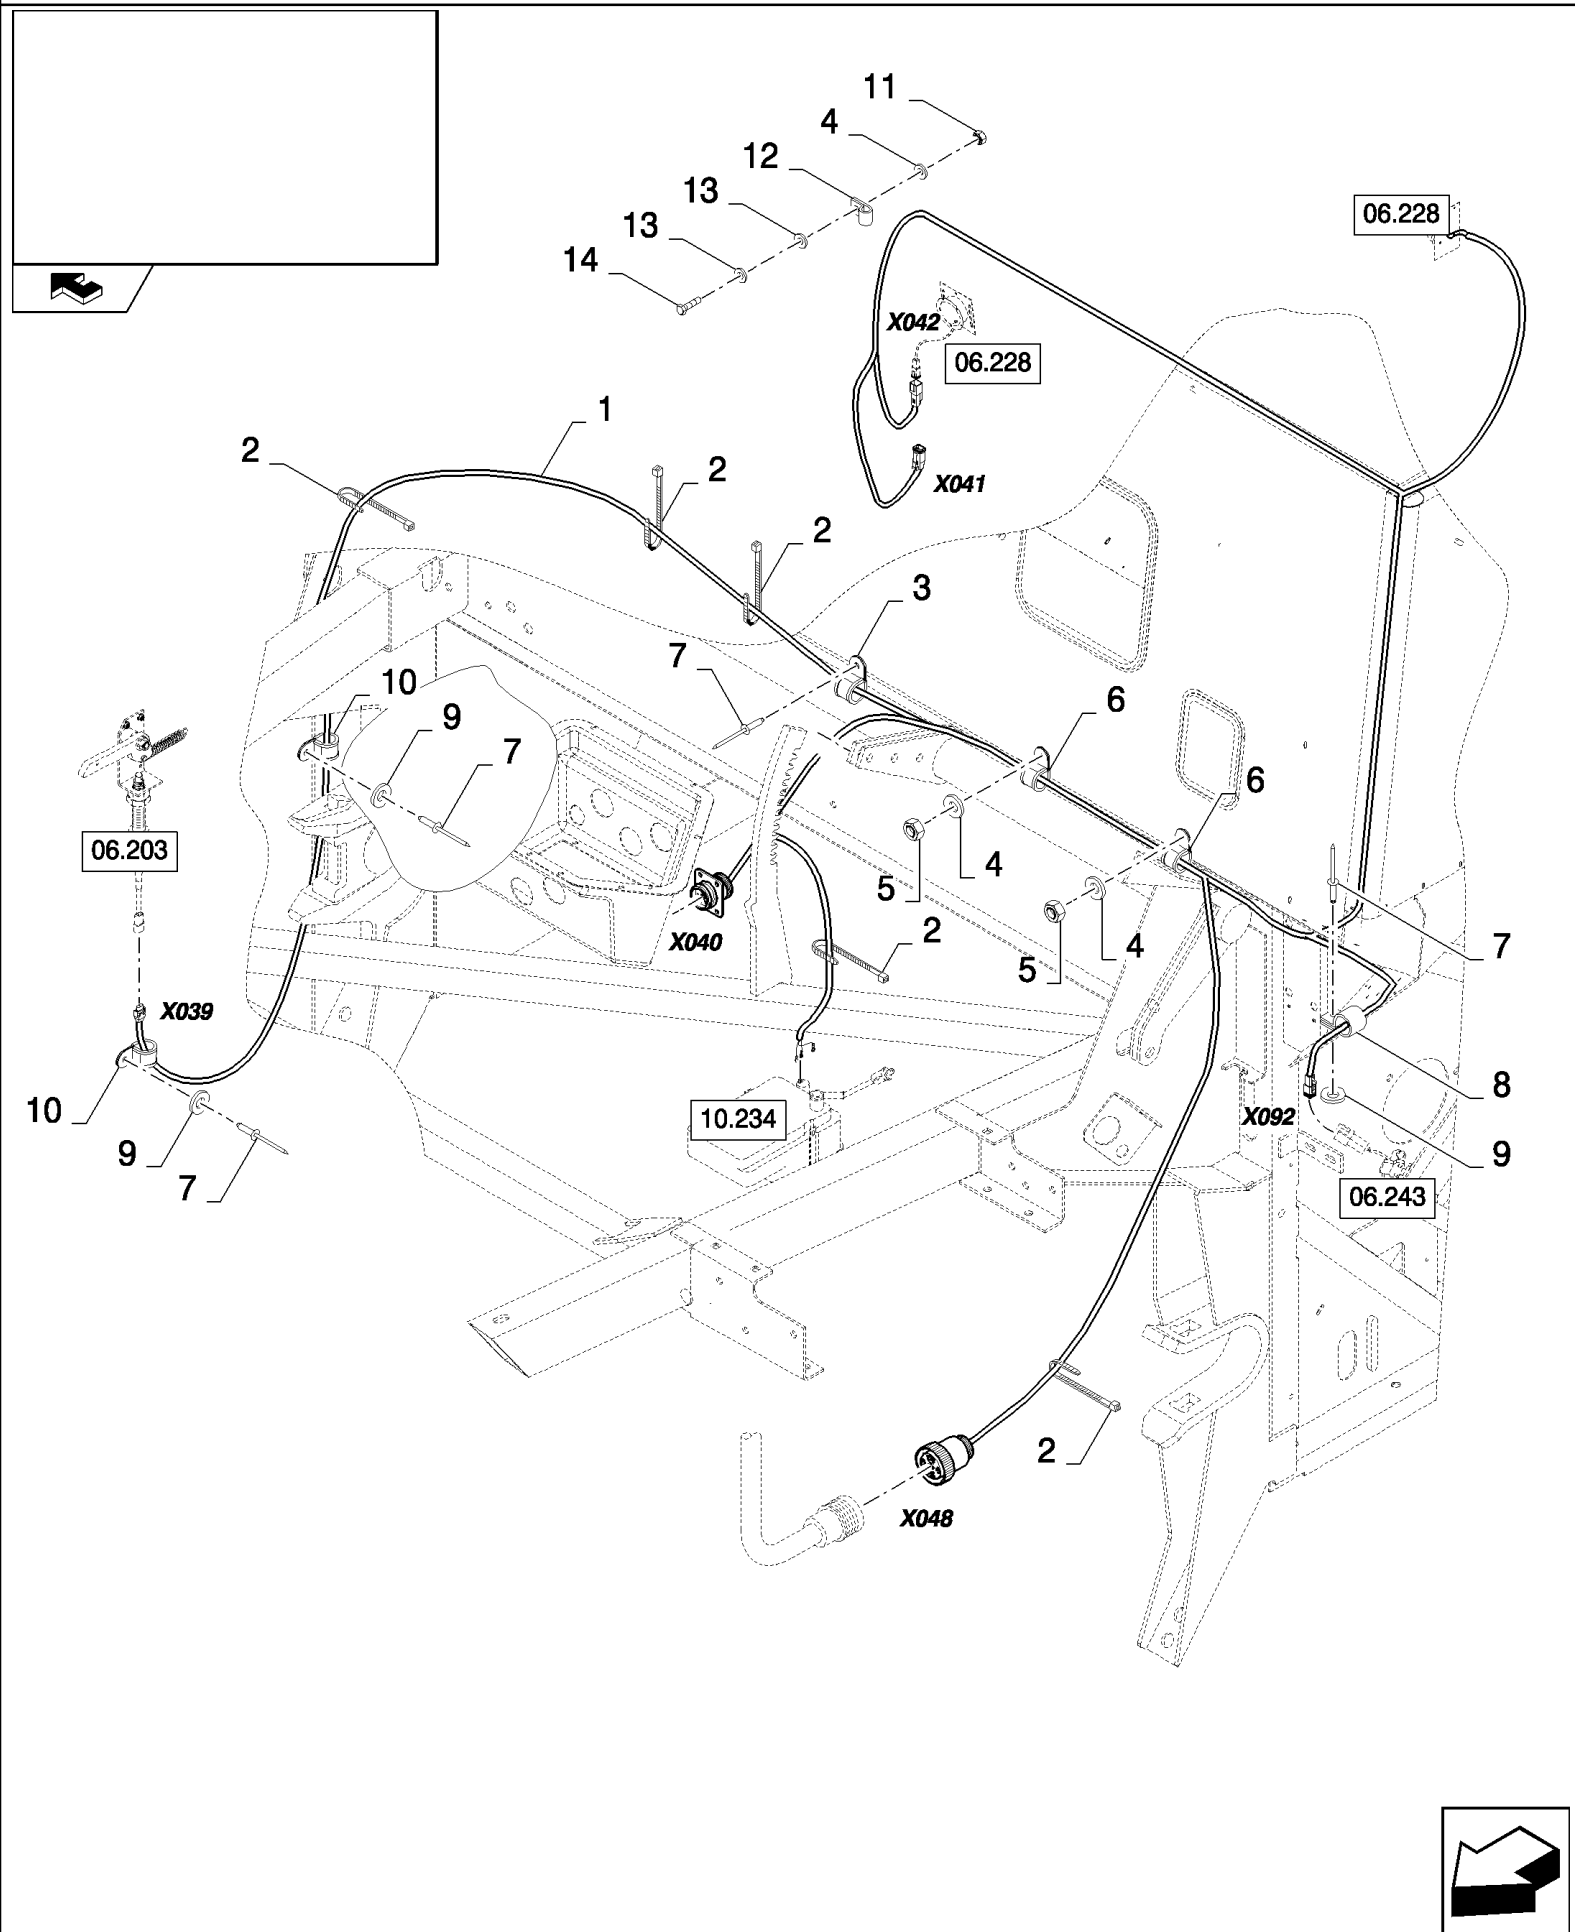

06.229(01) GRAINTANK ELECTRICITY

06.229(01) GRAINTANK ELECTRICITY

сылка	Номер детали	Кол-во	Описание
1	87370061	1	HARNES, WIRE, , SEE FIGURE 06.575
2	86566990	6	STRAP, CABLE,
3	84818443	3	CLAMP,
4	322357	3	WASHER, SPRING, Belleville, M6,
5	412152	3	NUT, LOCK, M6 x 1, CI 8.8,
6	9706748	8	CLAMP, 5/8", Insul, 5/16" Bolt,
7	9512290	9	RIVET,
8	84818442	3	CLAMP,
9	322356	13	WASHER, LOCK, 5MM
10	84818441	3	CLAMP,
11	9706755	1	NUT, M6, CI 8,
12	9507809	2	CLAMP,
13	140040	2	WASHER, M6 x 22 x 2,
14	120100	1	BOLT, Hex, M6 x 20, 8.8,