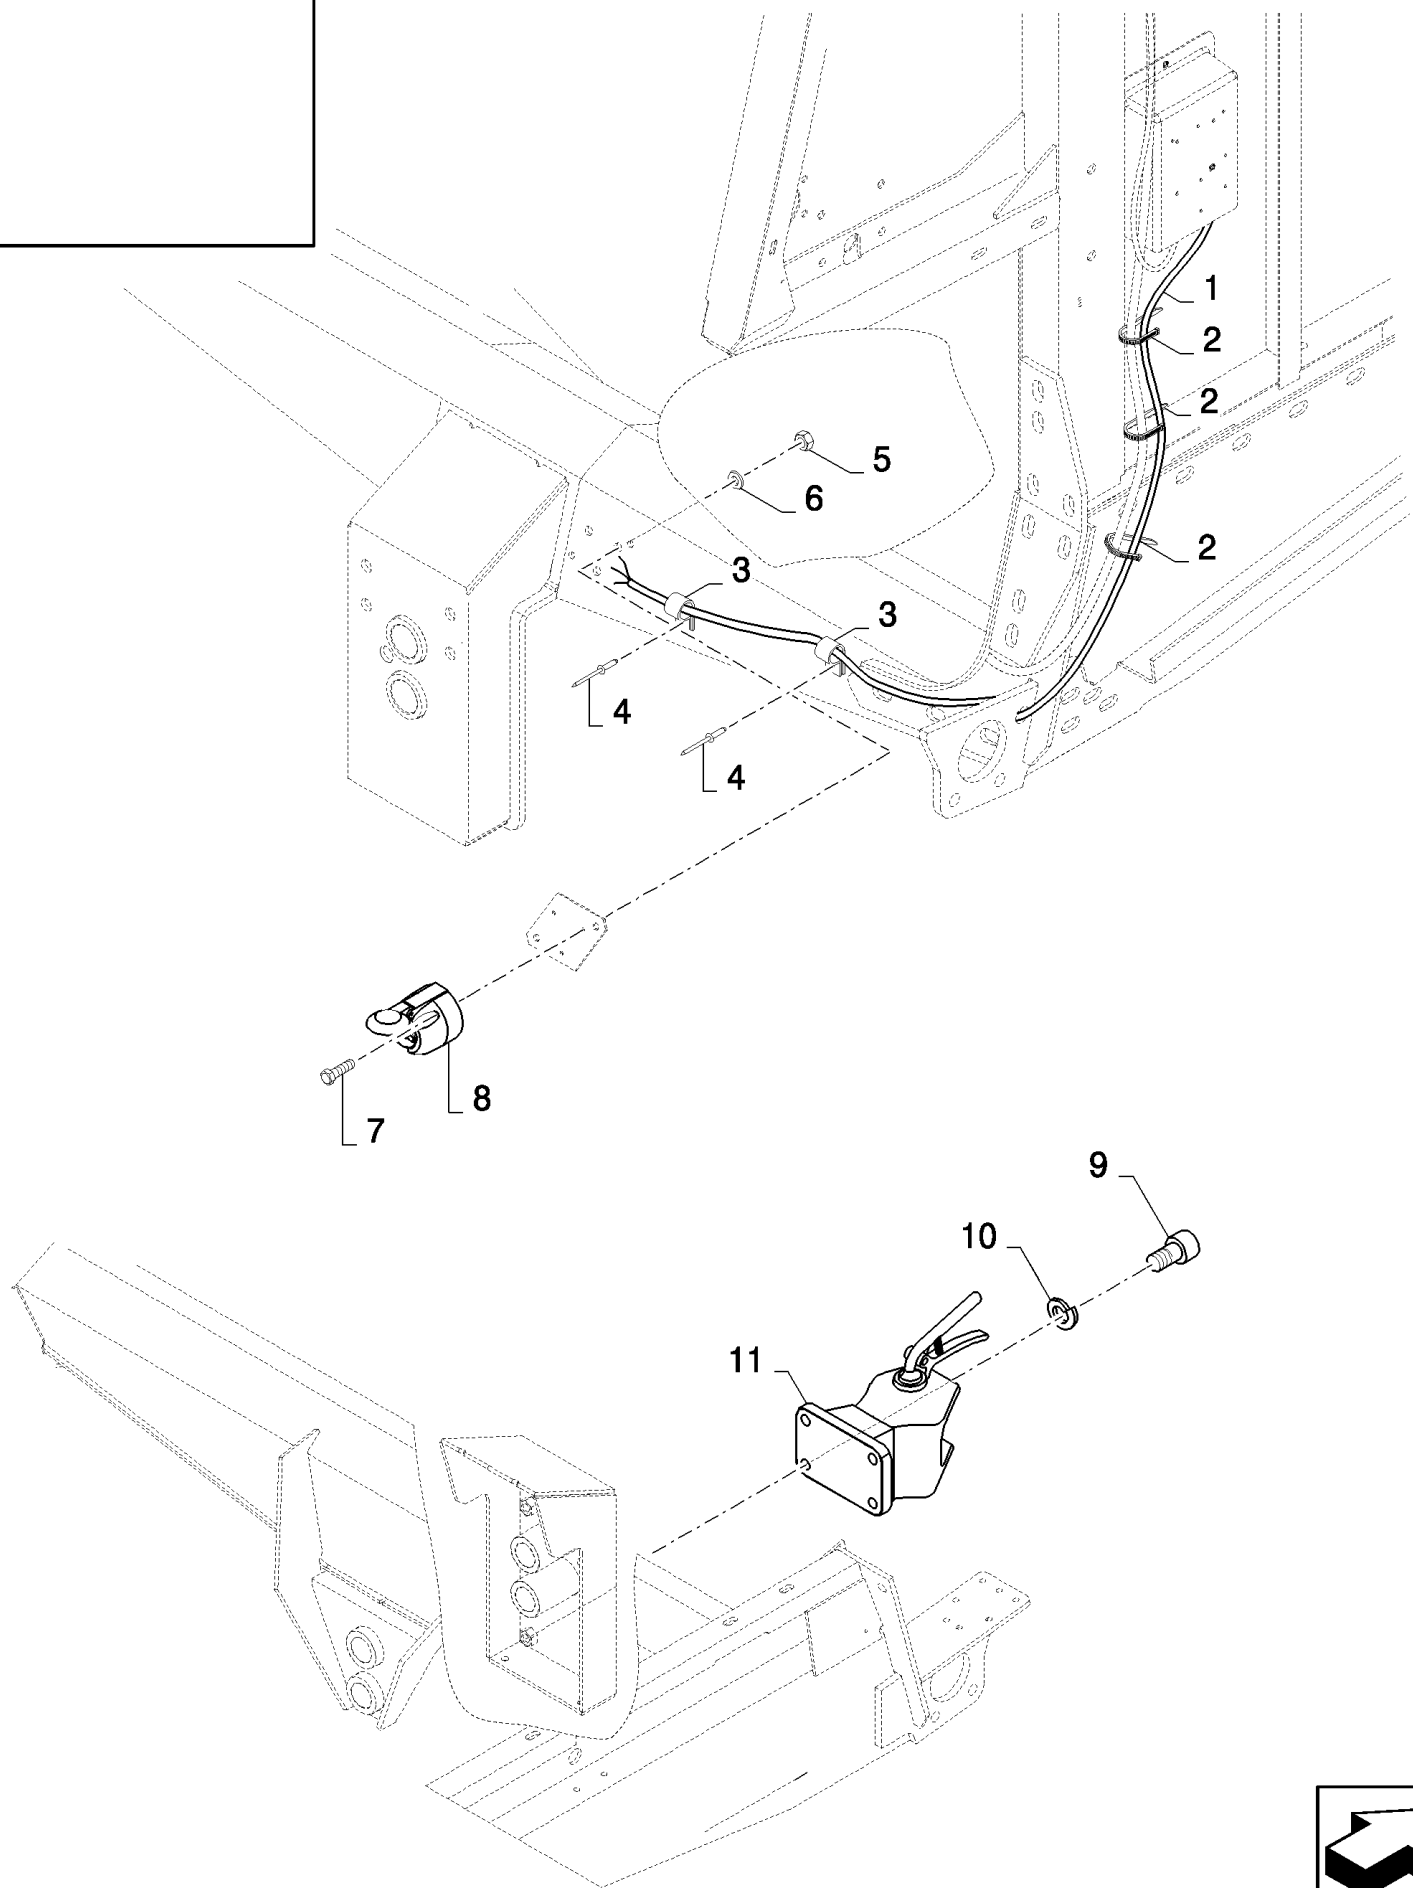

18.84085826(01) ROTATION HEADER TRAILER HITCH

18.84085826(01) ROTATION HEADER TRAILER HITCH

сылка	Номер детали	Кол-во	Описание
	84085826		DIA KIT, HARVESTER,
1	84437294	1	HARNESS, WIRE,
2	89993154	5	CLAMP,
3	9503929	2	CLAMP,
4	9512290	2	RIVET, RIVET
5	100012	3	NUT, M4, CI 8,
6	322355	3	WASHER, SPRING, Belleville, M4,
7	86585707	3	SCREW, Cross Pan Hd, M4 x 35, M4x35
8	398224	1	SOCKET, POWER,
9	9817243	4	SCREW, Hex Soc Hd, M16 x 50, 12.9, M16x50
10	86729275	4	WASHER, LOCK, 5/8", (M16)
11	84607012	1	TOW HOOK,
	84334828	1	DECAL,
	84433130	1	DECAL,
	84462829	1	DECAL,