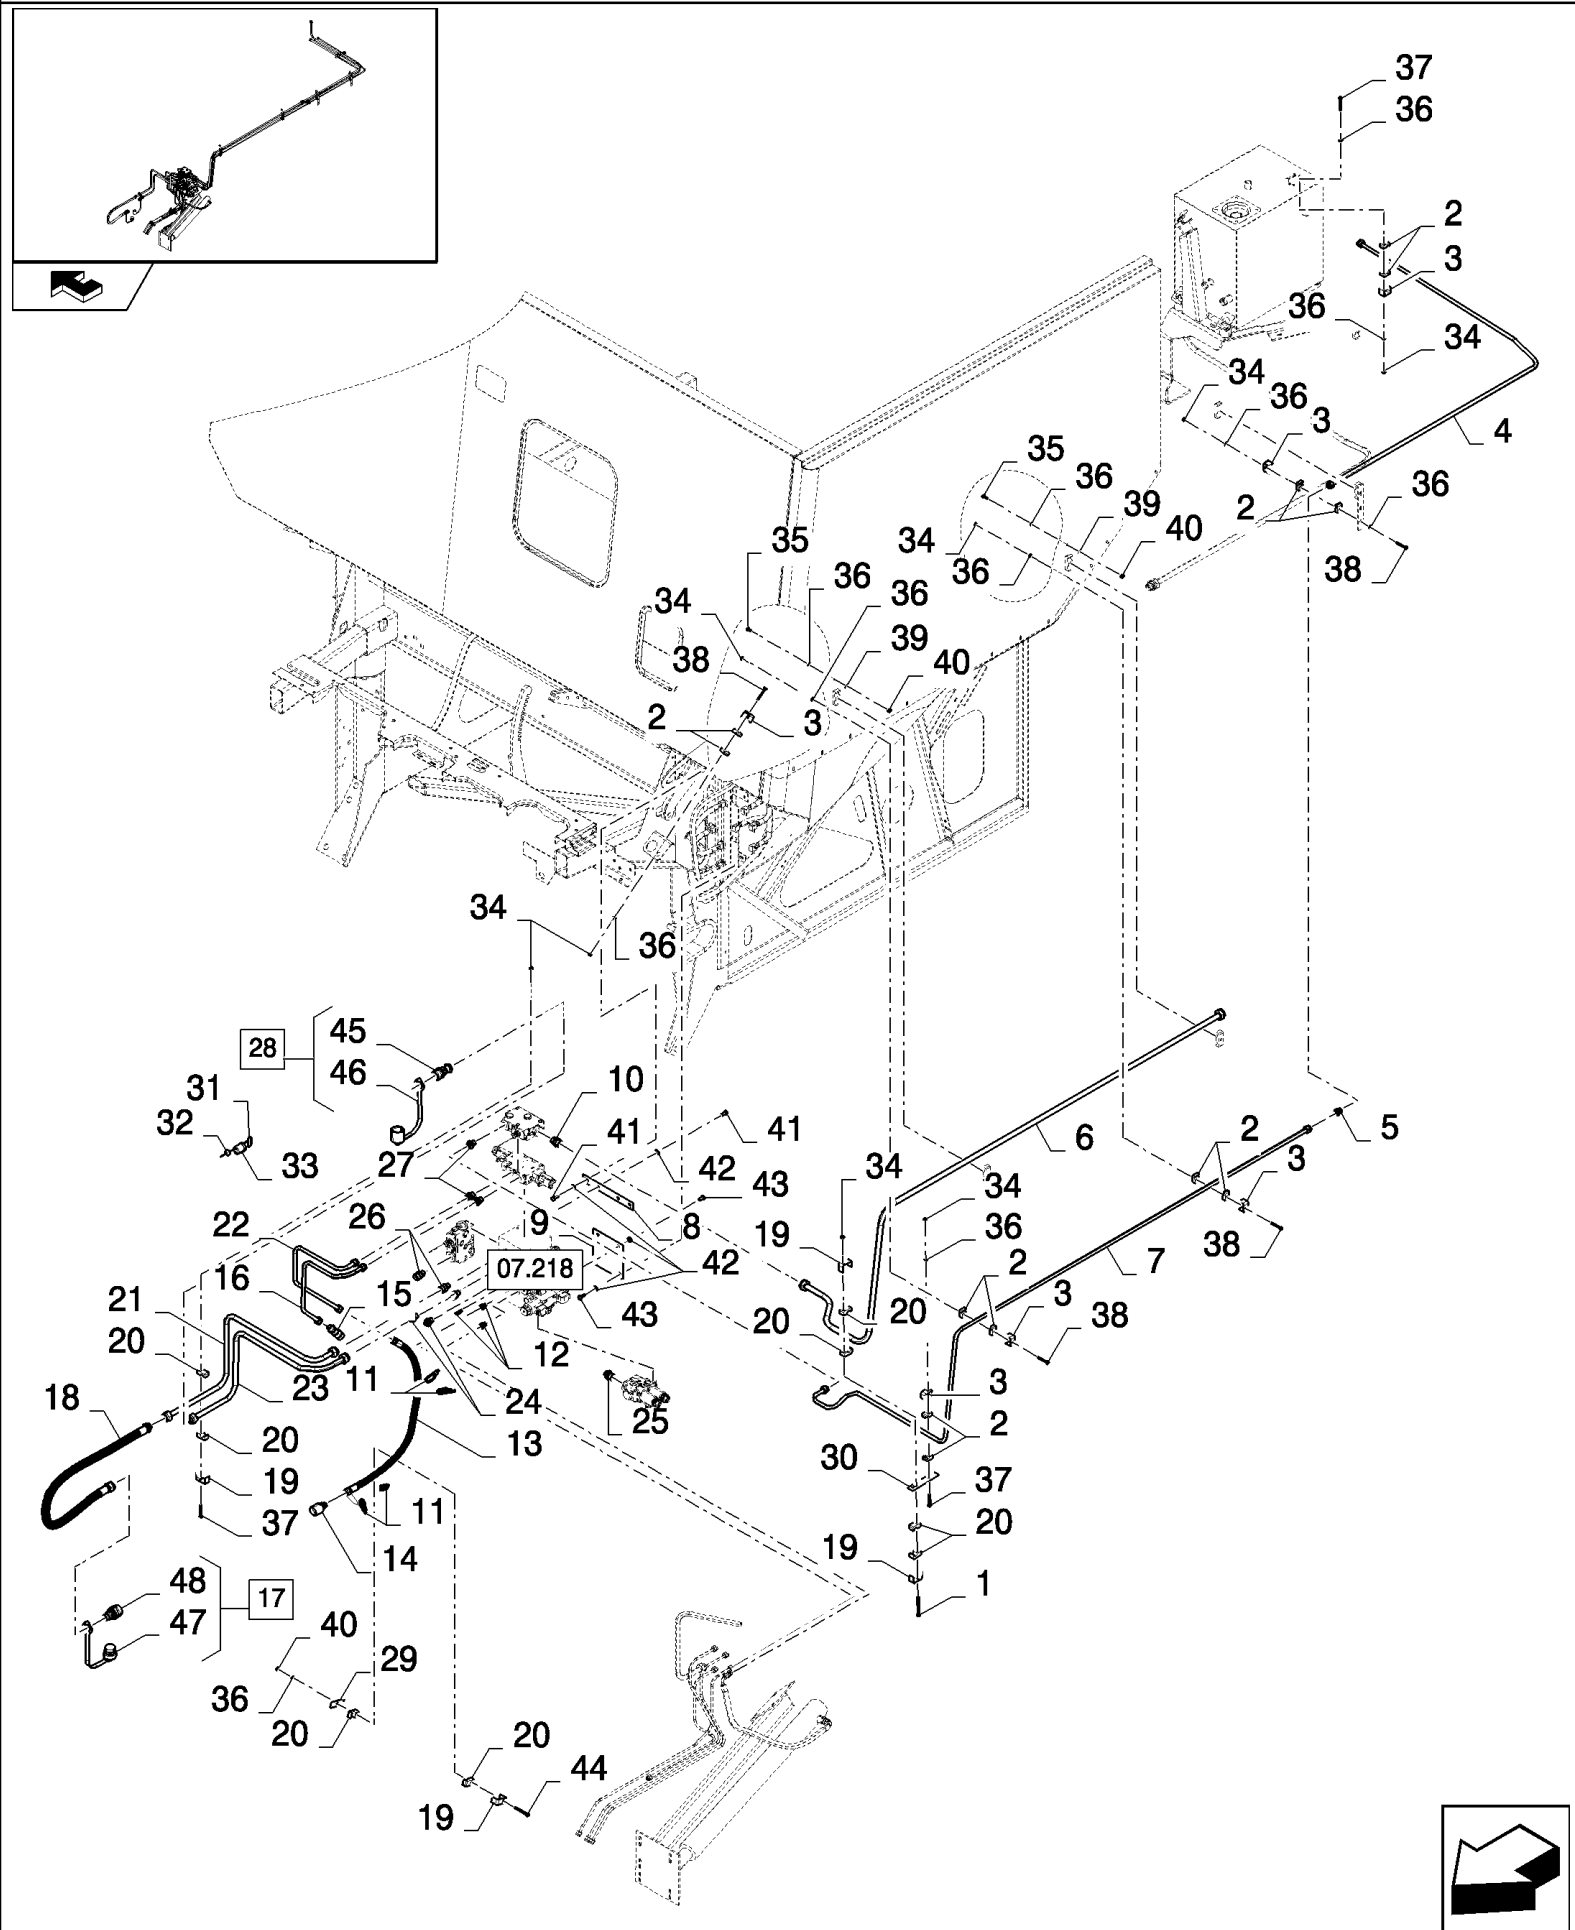

07.210(01) HYDRAULIC TUBES, FOR HYDRAULIC DRIVEN REVERSING SYSTEM AND LATERAL FLOTATION

сылка	Номер детали	Кол-во	Описание
1	86508570	1	BOLT, Hex, M6 x 80, 8.8,
2	433008	14	CLAMP,
3	442340	7	SUPPORT,
4	84438785	1	TUBE,
5	150018	1	CONNECTOR, HYD.,
6	87344923	1	TUBE, HYD,
7	87344921	1	TUBE, HYD,
8	87346038	1	SUPPORT, , BSN C543
9	87346040	1	SUPPORT, , BSN C543
10	87343790	1	FITTING, , BSN C543
11	396718	4	STRAP, , BSN C543
12	9850318	3	CONNECTOR, HYD., , BSN C543
13	84448307	1	HOSE, FLEXIBLE,
14	84077512	1	COUPLING, QUICK, MALE,
15	84077513	1	COUPLING, QUICK, MALE,
16	87344939	1	TUBE, HYD,
17	457420	1	JOINT, UNIVERSAL, (47, 48)
18	9512067	1	HOSE,
19	433100	4	SUPPORT,
20	433007	8	CLAMP,
21	87344929	1	TUBE, HYD,
22	87344933	1	TUBE, HYD,
23	87344935	1	TUBE, HYD,
24	87343788	2	FITTING, , BSN C543
25	84461871	1	FITTING, , BSN C543
26	87343789	3	FITTING, , BSN C543
27	9850317	3	CONNECTOR, HYD., , BSN C543
28	457449	1	JOINT, UNIVERSAL, (45, 46)
29	434103	1	PLATE,
30	919316	1	SUPPORT,
31	NS	2	NOT SERVICED,
32	NS	2	NOT SERVICED,
33	84042643	2	COVER, CAP,
34	412152	10	NUT, LOCK, M6 x 1, CI 8.8,
35	120100	2	BOLT, Hex, M6 x 20, 8.8,
36	86588450	13	WASHER, M6, , BSN C543
36	86588450	10	WASHER, M6, , ASN D544
37	120056	3	BOLT, Hex, M6 x 50, 8.8,
38	86977790	5	BOLT, Hex, M6 x 45, 8.8,
39	322357	2	WASHER, SPRING, Belleville, M6,
40	9706755	2	NUT, M6, CI 8,
41	120103	4	BOLT, Hex, M8 x 16, 8.8, , BSN C543
42	322358	8	WASHER, SPRING, Belleville, M8, , BSN C543
42	322358	4	WASHER, SPRING, Belleville, M8, , ASN D544
43	120104	4	BOLT, Hex, M8 x 20, 8.8,