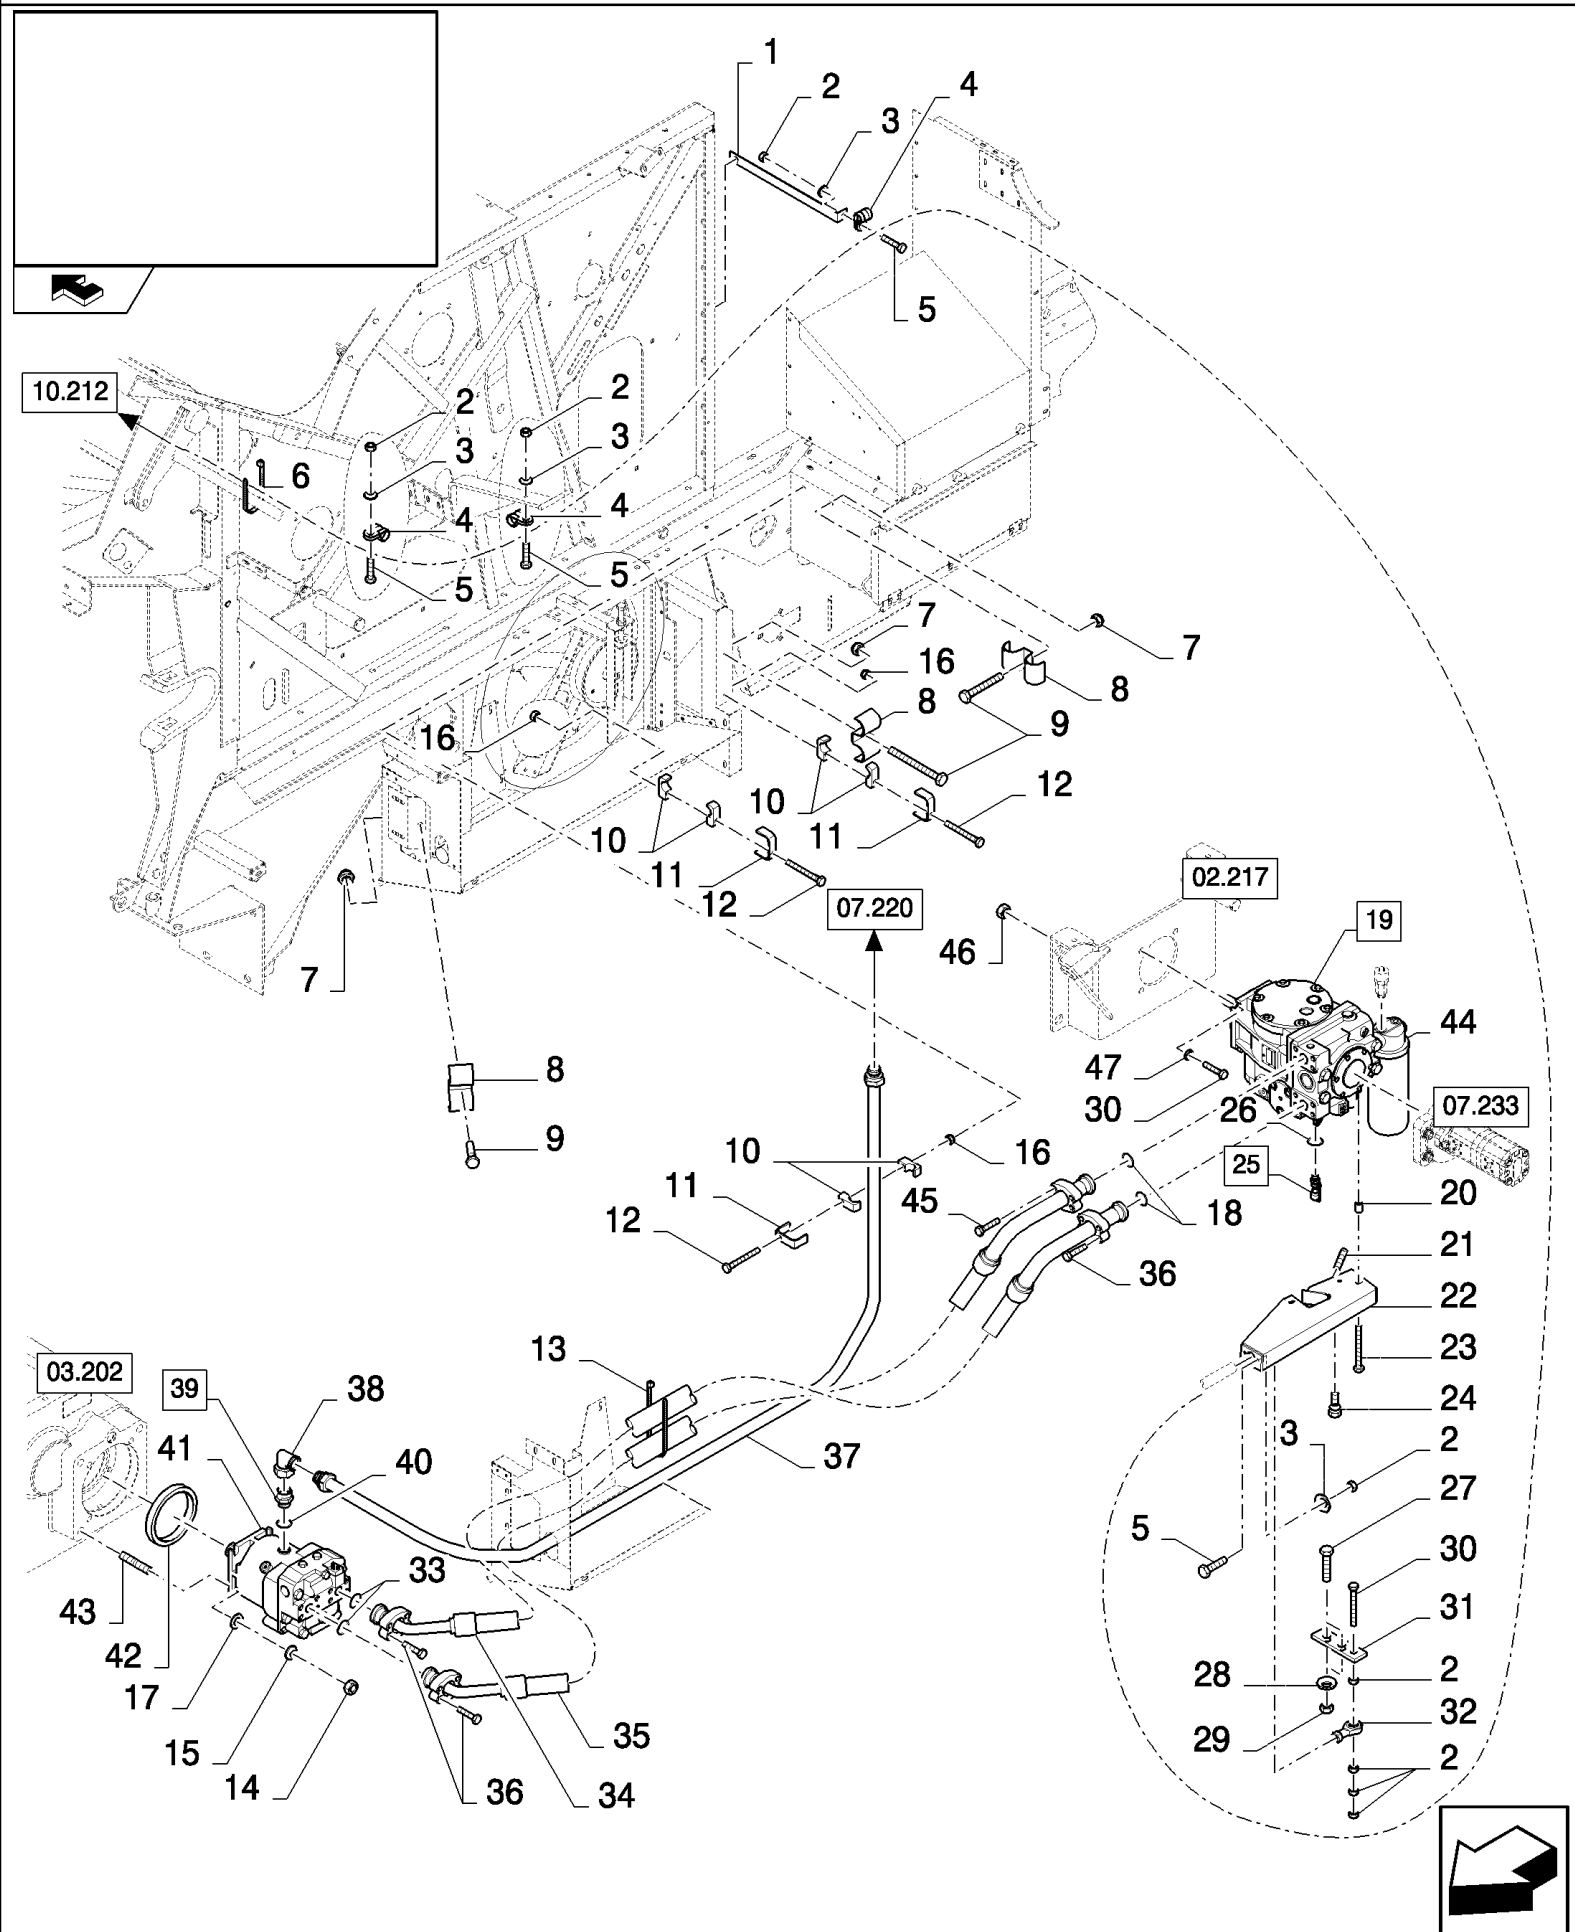

CS6090 COMBINE (9/06-) - Hydraulic System

07.221(01) HYDROSTATIC LINES, FOR 130CC - 100CC

сылка	Номер детали	Кол-во	Описание
1	84435557	1	SUPPORT,
2	9706755	8	NUT, M6, CI 8,
3	322357	5	WASHER, SPRING, Belleville, M6,
4	335021	3	CLAMP,
5	120100	5	BOLT, Hex, M6 x 20, 8.8,
6	323597	2	STRAP, CABLE,
7	86629542	3	NUT, LOCK, M8 x 1.25, CI 8,
8	84435979	3	CLAMP,
9	86977784	3	SCREW, M8x60
10	457546	4	CLAMP,
11	743318	2	SUPPORT,
12	86508569	2	BOLT, Hex, M6 x 70, 8.8, M6x70
13	396718	2	STRAP,
14	9706685	4	NUT, M12, CI 8,
15	140046	4	WASHER, SPRING, Belleville, M12,
16	353308	3	NUT, LOCK, M6 x 1, CI 8,
17	140086	4	WASHER, 14MM
18	14464080	2	O-RING, -222, 70 Duro, 1.484" ID x .139" Thk,
19	84607544	1	PUMP, HYDROSTATIC, (44)
20	9837216	3	RING,
21	84076895	1	SET SCREW, Hex Soc, M10 x 50,
22	84433228	1	SUPPORT,
23	9850685	3	BOLT, Hex, M6 x 90, 8.8, M6x90
24	412665	1	SCREW,
25	84021707	1	CONNECTOR, HYD., (26)
26	9617873	1	O-RING, 6-1, 90 Duro, .468" ID x .078" Thk,
27	43127	2	BOLT, Hex, M8 x 25, 8.8,
28	322358	2	WASHER, SPRING, Belleville, M8,
29	9706690	2	NUT, M8, CI 8,
30	120090	4	BOLT, Hex, M16 x 50, 8.8,
31	89819078	1	LEVER,
32	750157	1	BALL JOINT,
33	353108	2	O-RING, -219, 70 Duro, 1.296" ID x .139" Thk,
34	84447588	1	HOSE, FLEXIBLE,
35	84447589	1	HOSE, FLEXIBLE,
36	84015552	8	BOLT, Hex, 7/16"-14 x 1/2", 12.9,
37	84433034	1	TUBE, HYD,
38	457573	1	ELBOW,
39	9511910	1	CONNECTOR, HYD., (40)
40	167266	1	O-RING, 12-1, 90 Duro, .924 ID x .116" Thk,
41	84800587	1	MOTOR, HYDROSTATIC,
42	84071765	1	RING,
43	84818315	4	STUD,
44	84031880	1	FILTER, ELEMENT,
45	84015554	8	BOLT, Hex, 1/2"-13 x 1 3/4", 12.9,