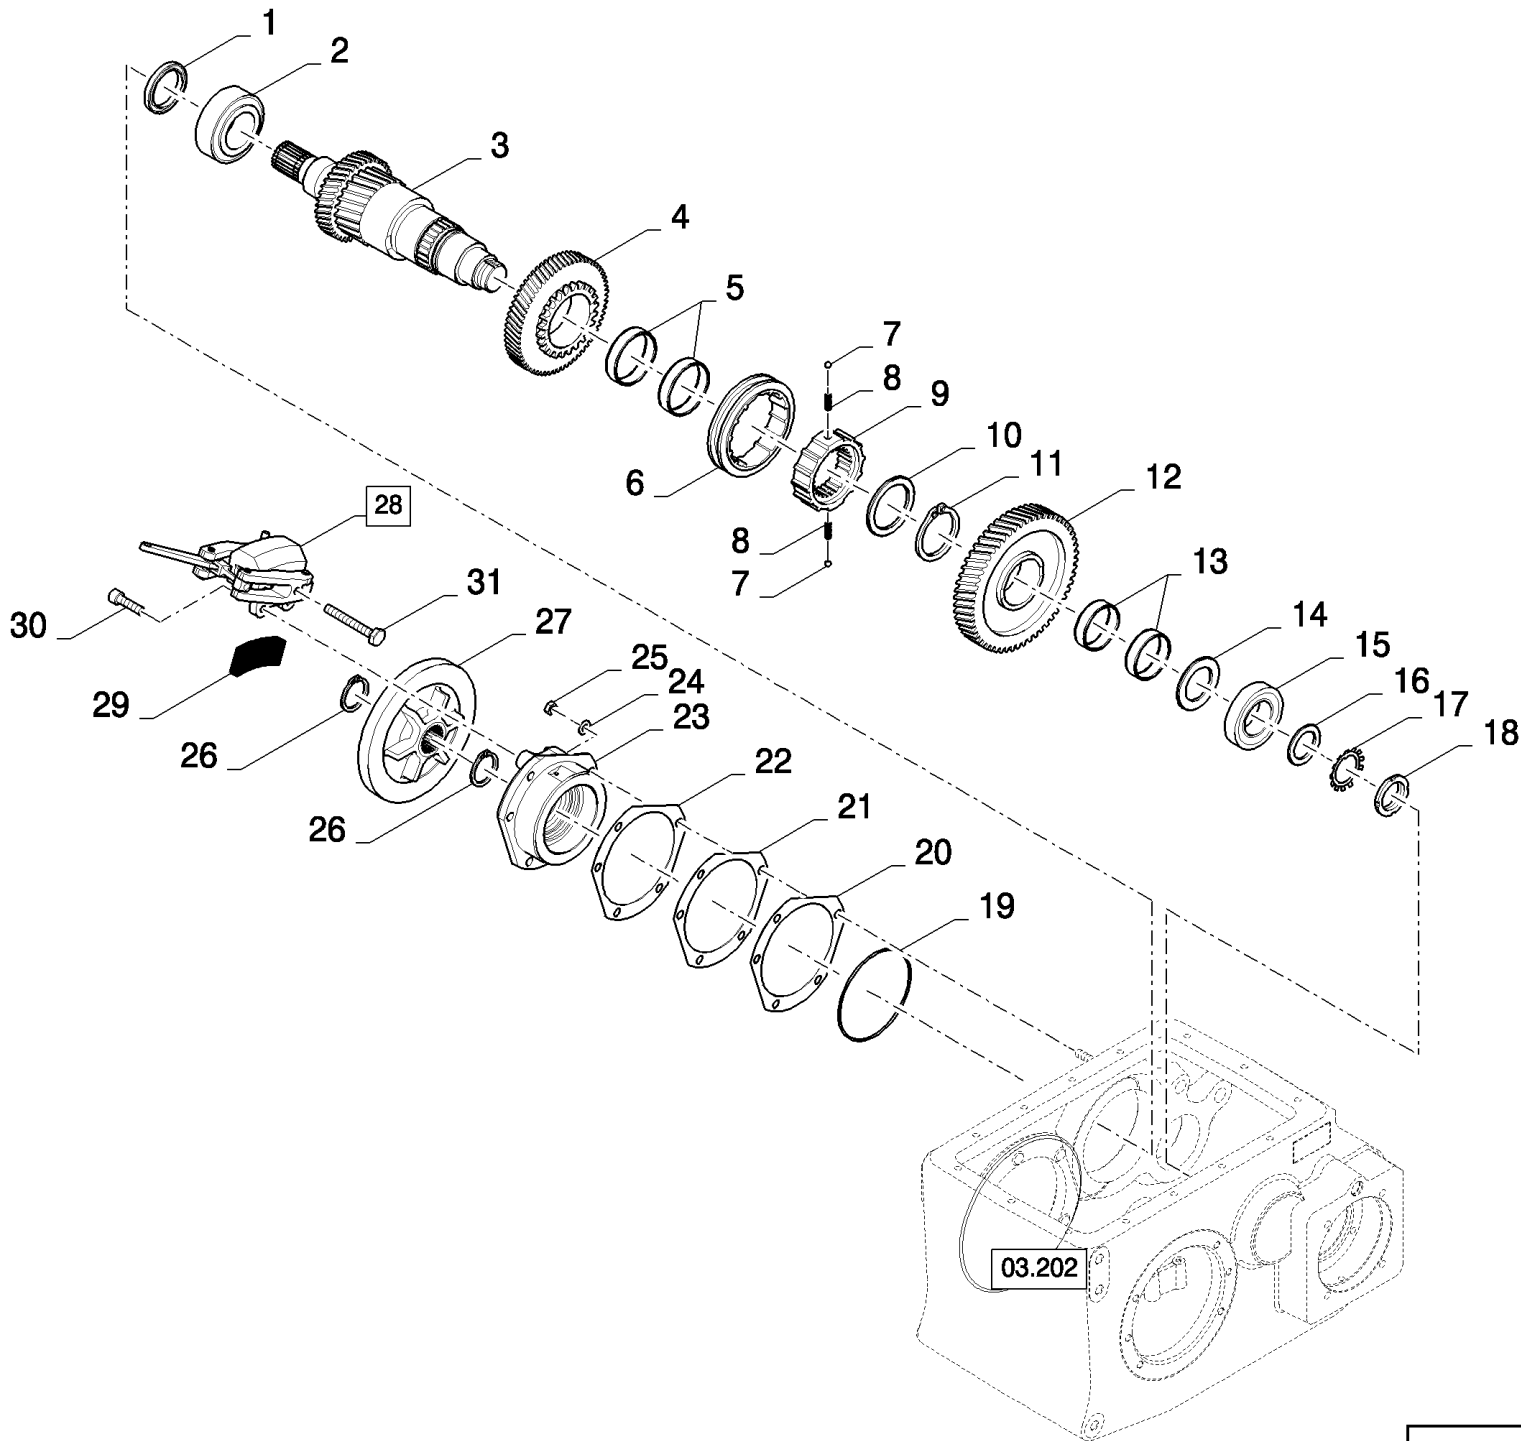

03.205(01) GEARBOX, DRIVE SHAFT

03.205(01) GEARBOX, DRIVE SHAFT

сылка	Номер детали	Кол-во	Описание
1	84017986	1	SEAL,
2	84074759	1	BEARING, ROLLER, TAPERED,
3	84437033	1	SHAFT, GEAR, 16T
3	84441799	1	SHAFT, GEAR, 18T
4	84433264	1	GEAR,
5	84071622	1	BEARING SET,
6	84433358	1	GEAR,
7	84041521	2	BALL,
8	84041522	2	SPRING,
9	84433352	1	GEAR,
10	84072052	1	RING,
11	84078051	1	RING, SNAP, M72, Ext,
12	84459182	1	GEAR,
13	87317816	1	BEARING SET,
14	84071394	1	RING,
15	84320593	1	BEARING, ROLLER, TAPERED,
16	84071395	1	RING,
17	80410880	1	RING, LOCKING,
18	9615771	1	NUT, LOCK, M45 x 1.5, Bearing, M45x1.5
19	84078052	1	O-RING,
20	84334234	1	SHIM,
21	84334235	AR	SHIM,
22	84334236	AR	SHIM,
23	84432905	1	HOUSING, BEARING,
24	140046	5	WASHER, SPRING, Belleville, M12,
25	9706685	5	NUT, M12, CI 8,
26	370007	2	RING, SNAP, M45, Ext,
27	84432996	1	BRAKE DISC,
28	9819715	1	BRAKE, (29)
29	9819908	2	BRAKE LINING,
30	9832986	2	SCREW, M10x30
31	86642435	1	BOLT, Hex, M12 x 1.25 x 45, 8.8, Full Thd,