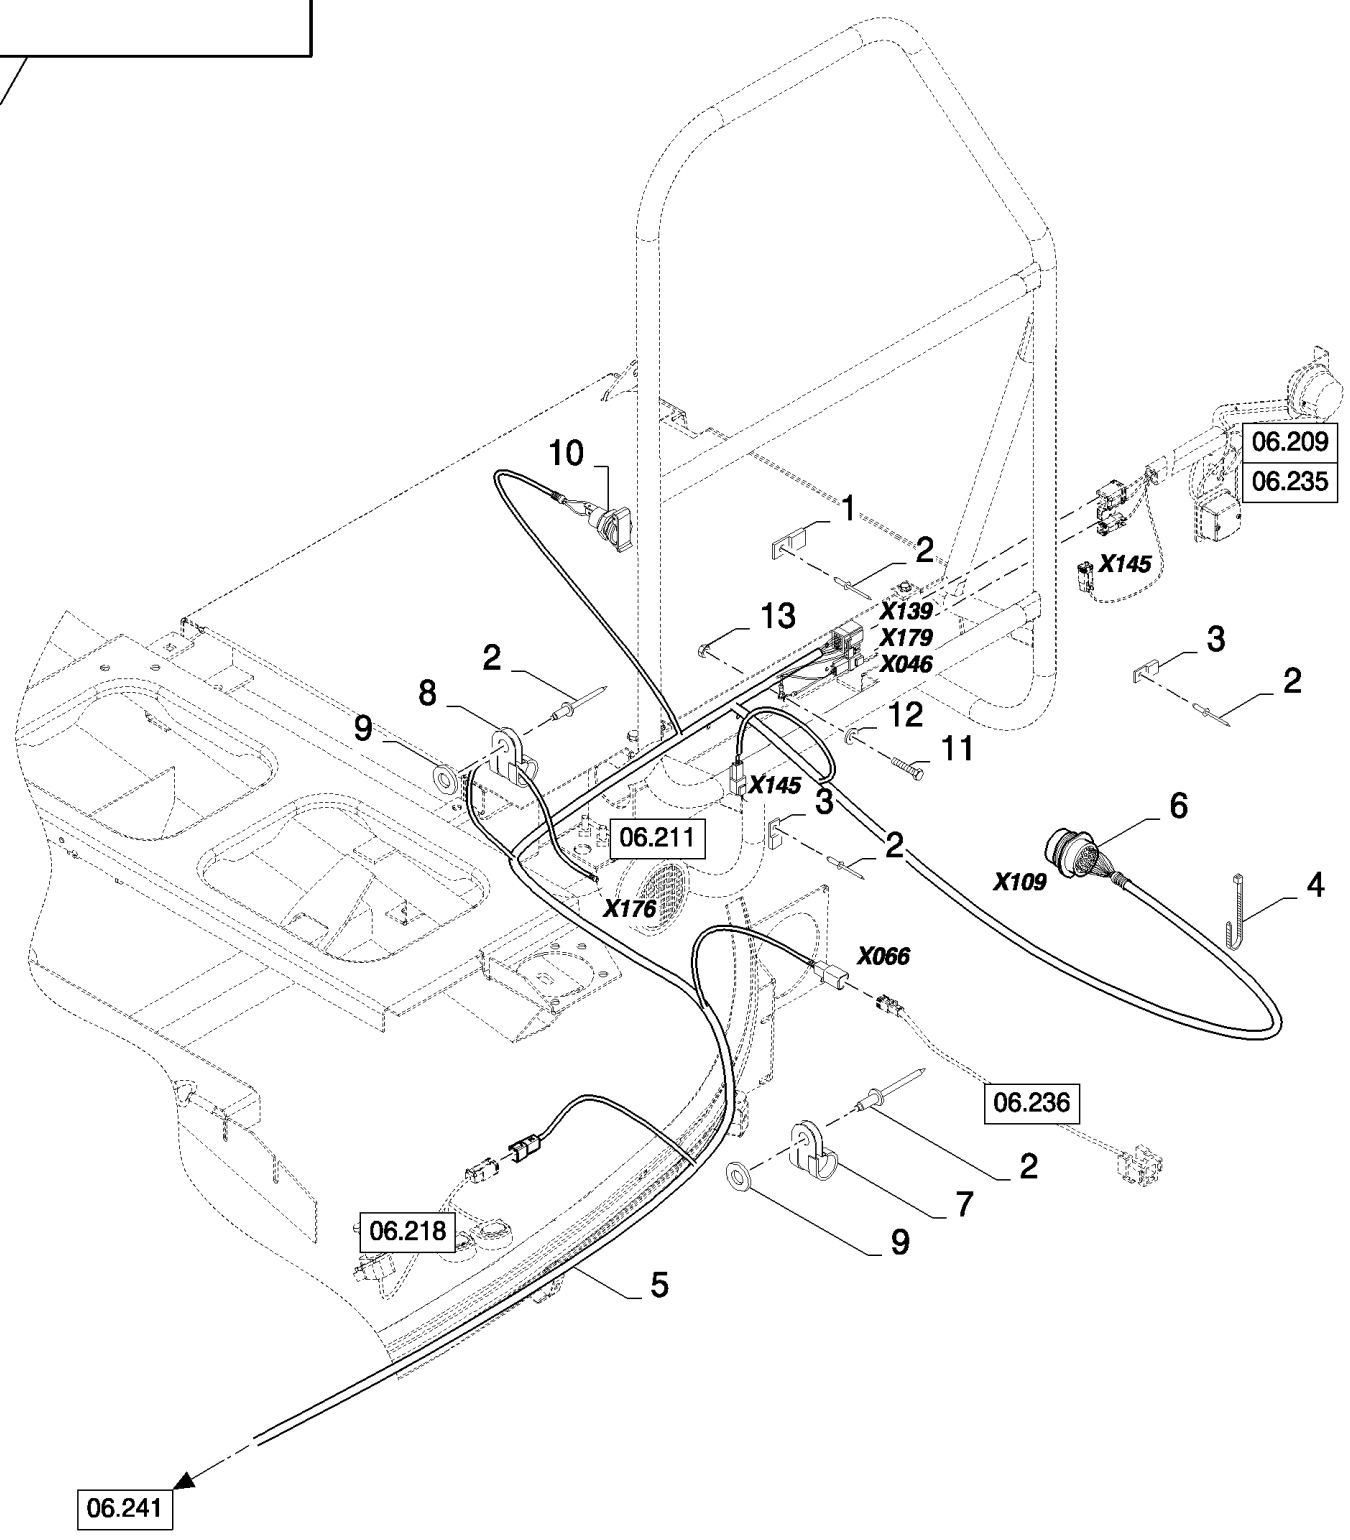

06.242(01) WIRING HARNESS

06.242(01) WIRING HARNESS

сылка	Номер детали	Кол-во	Описание
1	84807267	1	CONNECTOR, WIRE,
2	NS	AR	NOT SERVICED, RIVET
3	84058832	2	CLIP,
4	9993154	9	ELASTIC STRAP,
5	84435760	1	HARNESS, WIRE, , SEE FIGURE 06.511
6	87105683	1	CAP,
7	84818445	1	CLAMP,
8	84818443	1	CLAMP,
9	322356	2	WASHER, LOCK, 5MM
10	374418	1	SOCKET, POWER,
11	120100	1	BOLT, Hex, M6 x 20, 8.8,
12	322357	1	WASHER, SPRING, Belleville, M6,
13	9706755	1	NUT, M6, CI 8,