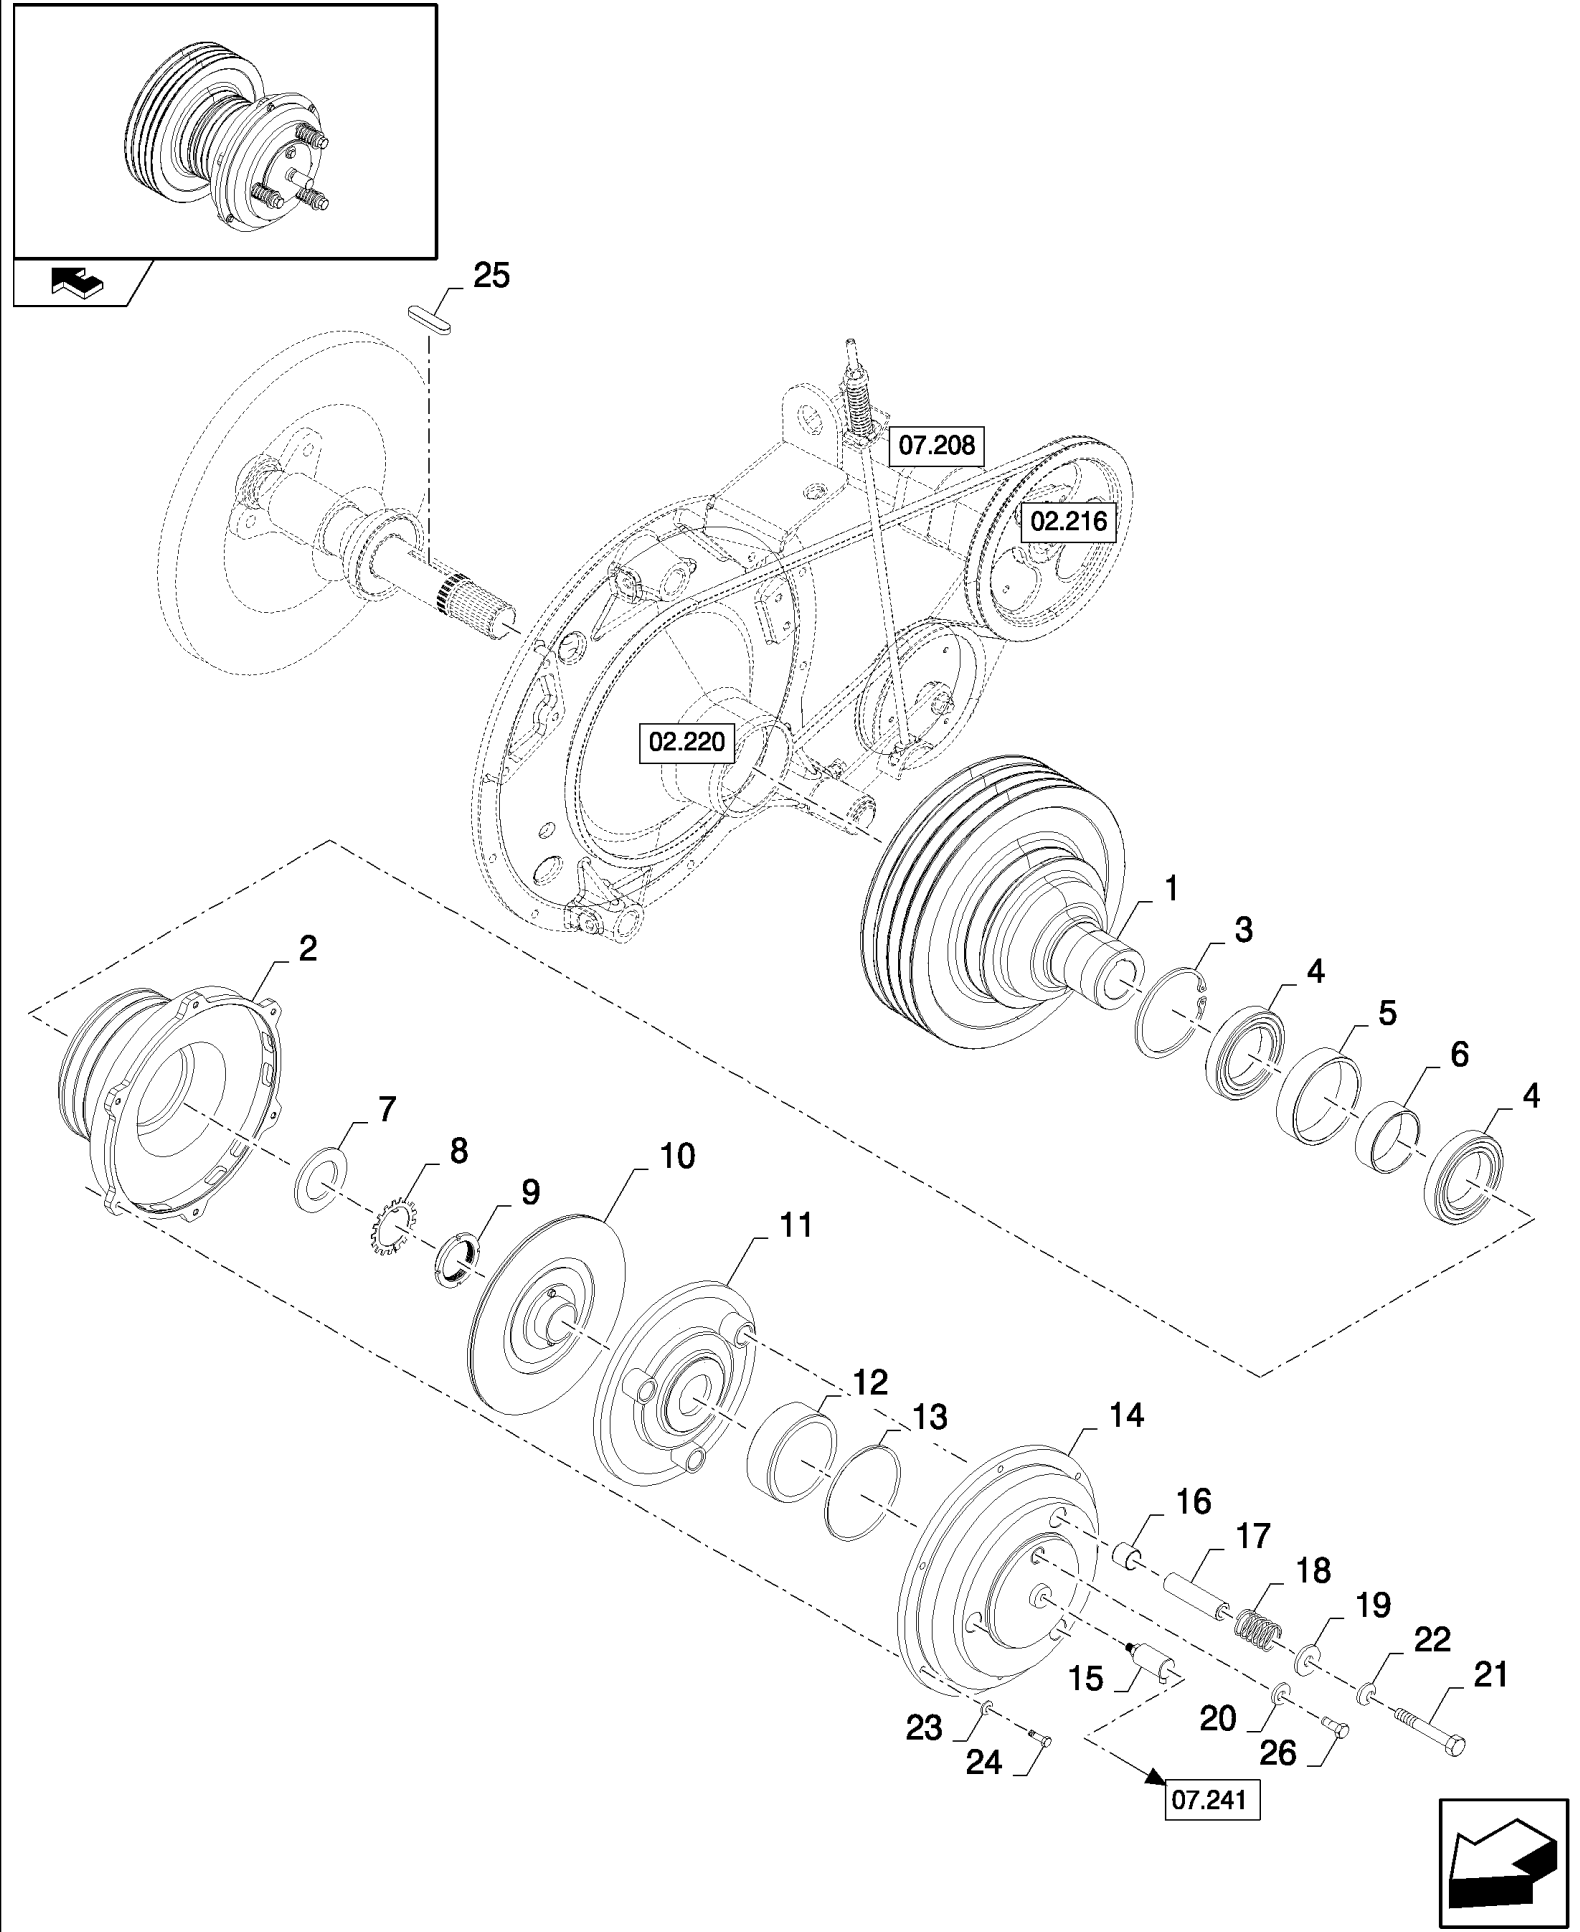

02.212(01) MAIN DRIVE

CS6090 COMBINE (9/06-) - Engine Equipment

02.212(01) MAIN DRIVE

сылка	Номер детали	Кол-во	Описание
1	84460690	1	PULLEY,
2	84462556	1	PULLEY,
3	388294	1	RING, SNAP, M125, Int,
4	825070	2	BEARING ASSY,
5	84026151	1	BUSHING,
6	84026152	1	SPACER,
7	84461557	1	WASHER,
8	37426	1	WASHER, LOCK, Bearing, W-11,
9	9615770	1	NUT,
10	84462006	1	CLUTCH & DISC ASSY,
11	84460220	1	RING, PRESSURE,
12	84460226	1	PISTON,
13	87331424	1	O-RING,
14	84460663	1	DISC,
15	86566566	1	COUPLING,
16	420760	3	BUSHING,
17	84460239	3	BUSHING,
18	84073712	3	SPRING,
19	395606	3	WASHER,
20	373816	1	SEAL,
21	309308	3	BOLT, Hex, M12 x 120, 8.8,
22	140046	3	WASHER, SPRING, Belleville, M12,
23	322358	6	WASHER, SPRING, Belleville, M8,
24	43127	6	BOLT, Hex, M8 x 25, 8.8,
25	84460806	1	KEY,
26	378056	1	BOLT, Hex, M6 x 10, 8.8, Full Thd,