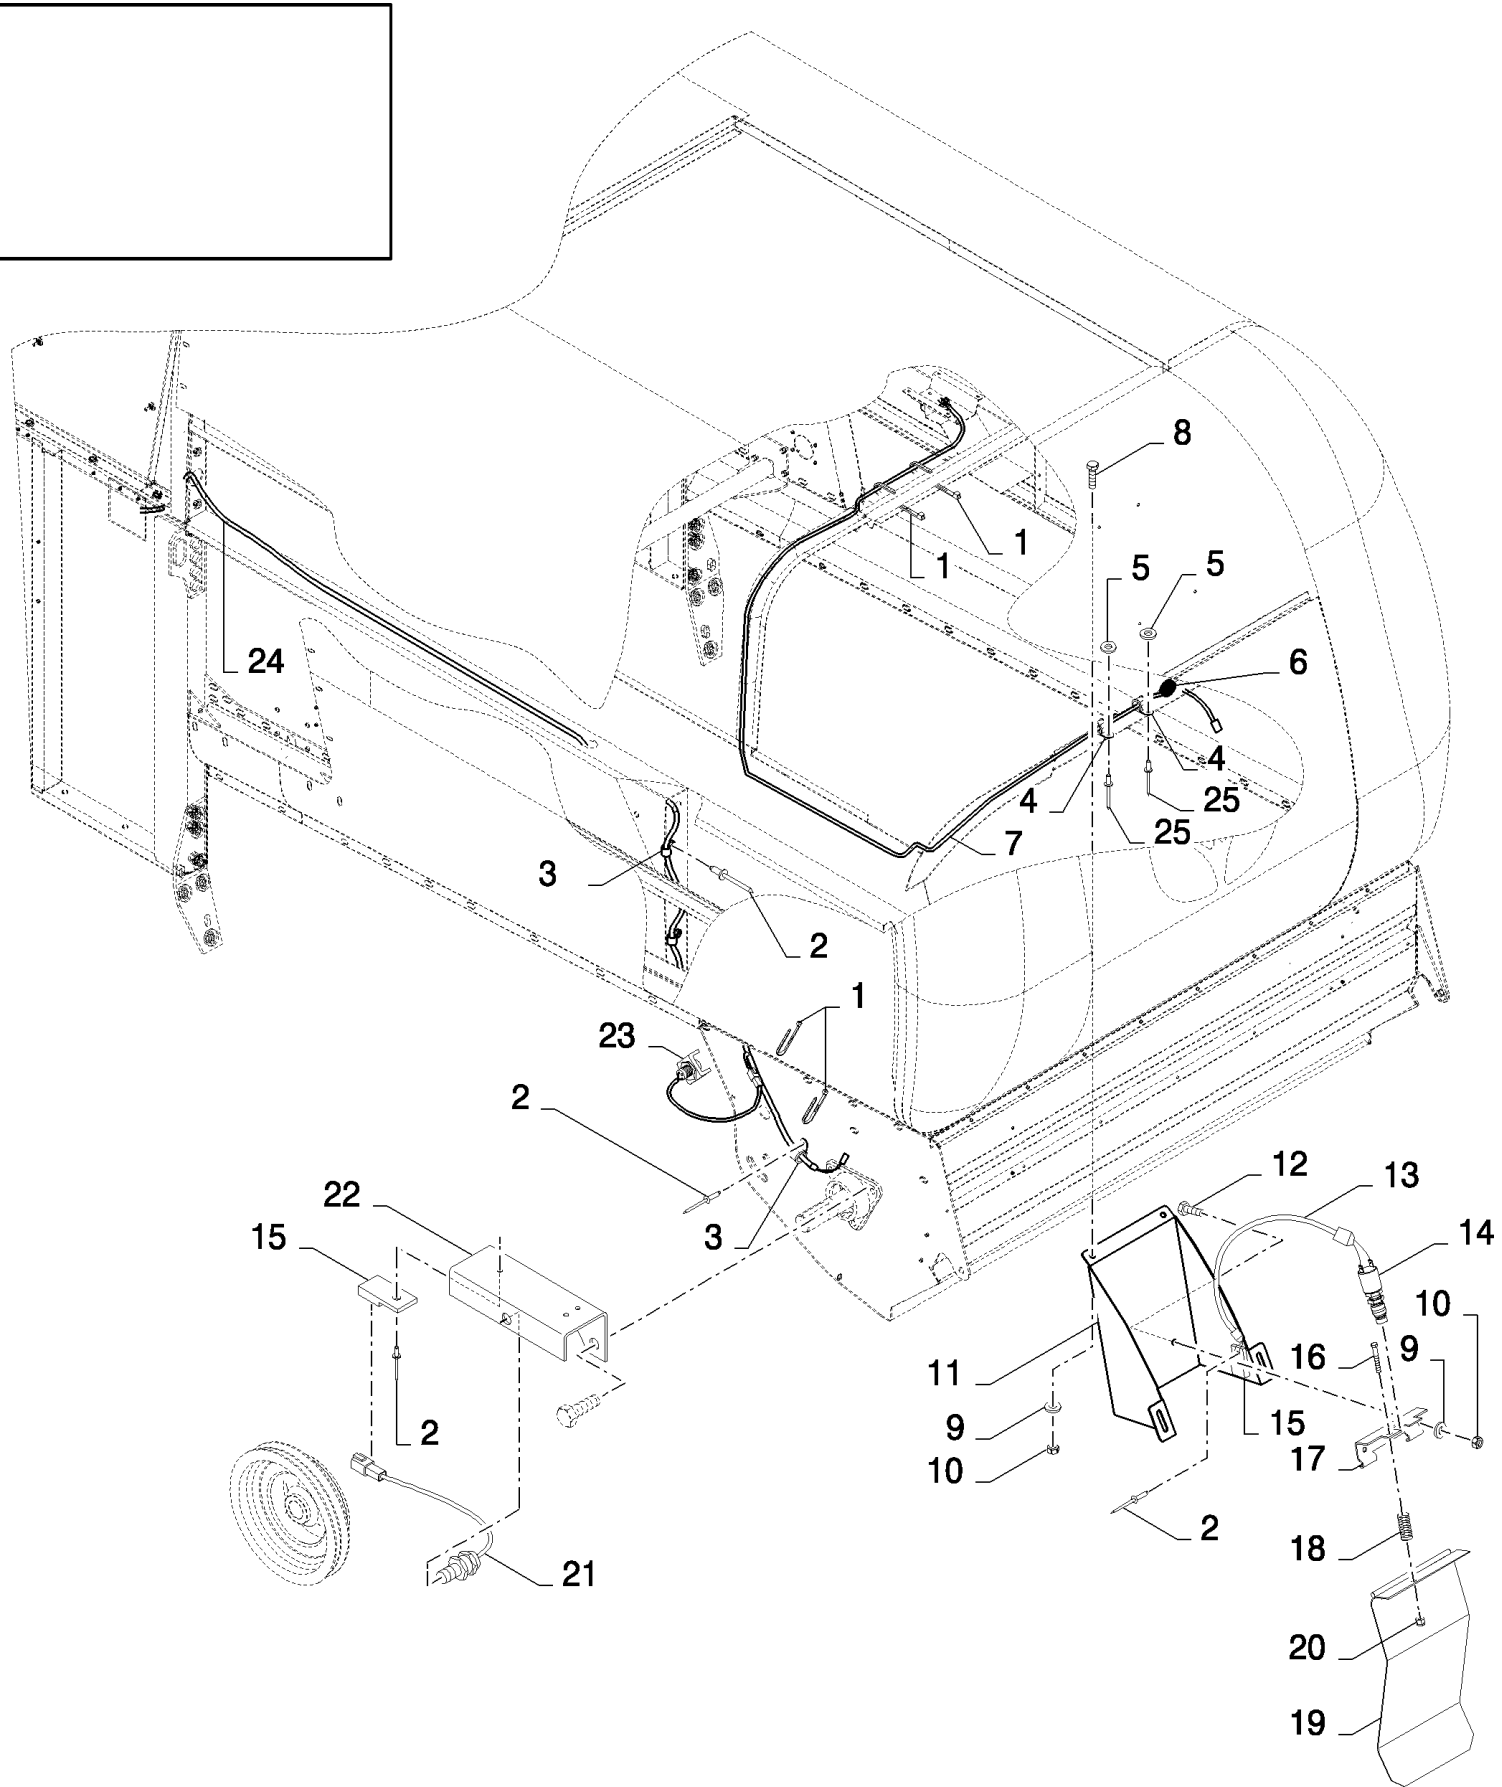

18.87395594(06) STRAWCHOPPER - MANUAL ADJUSTABLE DEFLECTORS

18.87395594(06) STRAWCHOPPER - MANUAL ADJUSTABLE DEFLECTORS

сылка	Номер детали	Кол-во	Описание
1	89993154	3	CLAMP,
2	445394	2	RIVET, Pop, M4.8 x 12.7,
3	84818441	3	CLAMP,
4	9507807	2	CLAMP,
5	322356	2	WASHER, LOCK, 5MM
6	307016	1	FITTING, PIPE,
7	84437319	1	HARNESS, WIRE,
8	86512439	4	BOLT, CARRIAGE, Short NK, M6 x 16, CI8.8, Full Thd,
9	322357	6	WASHER, SPRING, Belleville, M6,
10	9706755	6	NUT, M6, CI 8,
11	84441249	1	SUPPORT,
12	86508568	2	BOLT, Hex, M6 x 16, 8.8,
13	84441663	1	HARNESS, WIRE,
14	89818685	1	SWITCH, ASSY,
15	84058832	2	CLIP,
16	120056	1	BOLT, Hex, M6 x 50, 8.8,
17	84015986	1	HINGE,
18	84005450	1	SPRING,
19	84015983	1	PLATE, COVER,
20	353308	1	NUT, LOCK, M6 x 1, CI 8,
21	84058861	1	SENSOR,
22	84444723	1	BRACKET,
23	84058860	1	SENSOR,
24	84444962	1	HARNESS, WIRE,
25	9512290	5	RIVET,
26	9512968	3	RIVET,
27	129959	2	GROMMET,
28	84439603	1	SUPPORT,