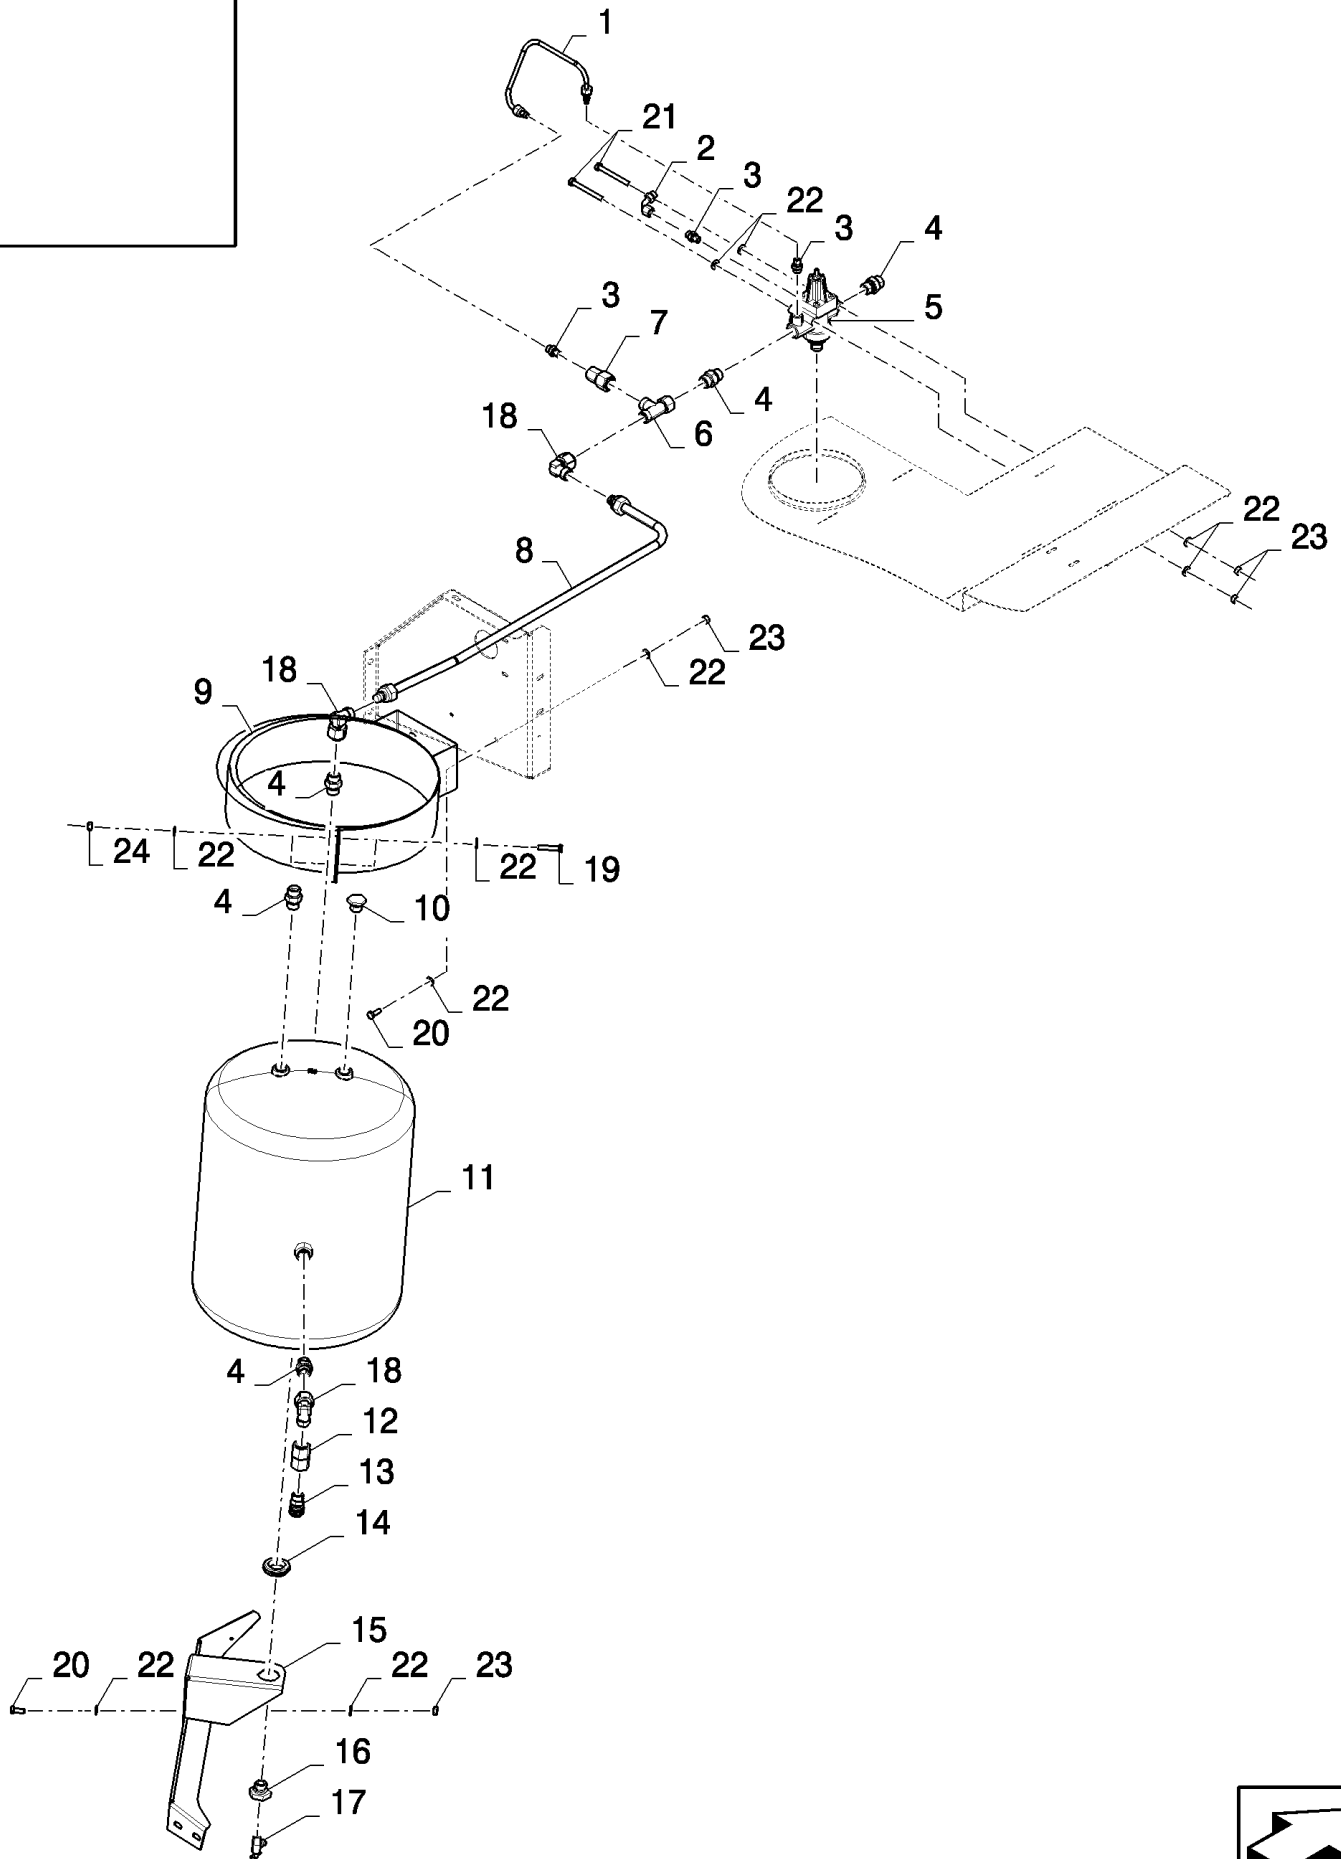

сылка	Номер детали	Кол-во	Описание
1	87523412	1	PIPE, VENTILATION,
2	418283	1	ELBOW,
3	9513082	3	CONNECTOR, HYD.,
4	9516263	4	CONNECTOR, HYD.,
5	84440618	1	VALVE, PRESSURE RELIEF,
6	84042903	1	CONNECTOR, HYD.,
7	9838275	1	CONNECTOR, HYD.,
8	87540798	1	PIPE, VENTILATION,
9	87345148	1	SUPPORT,
10	84814963	1	CONNECTOR, HYD.,
11	84019044	1	RESERVOIR, AIR,
12	84433625	1	CONNECTOR, HYD.,
13	84043491	1	COUPLING, QUICK, MALE,
14	129959	1	GROMMET,
15	87542411	1	SUPPORT,
16	84019122	1	CONNECTOR, HYD.,
17	441031	1	DRAINCOCK/TAP, SUPPLY,
18	84440128	3	CONNECTOR, HYD.,
19	43129	2	BOLT, Hex, M8 x 40, 8.8,
20	120104	4	BOLT, Hex, M8 x 20, 8.8,
21	43133	2	BOLT, Hex, M8 x 80, 8.8,
22	322358	16	WASHER, SPRING, Belleville, M8,
23	9706690	6	NUT, M8, CI 8,
24	86629542	2	NUT, LOCK, M8 x 1.25, CI 8,