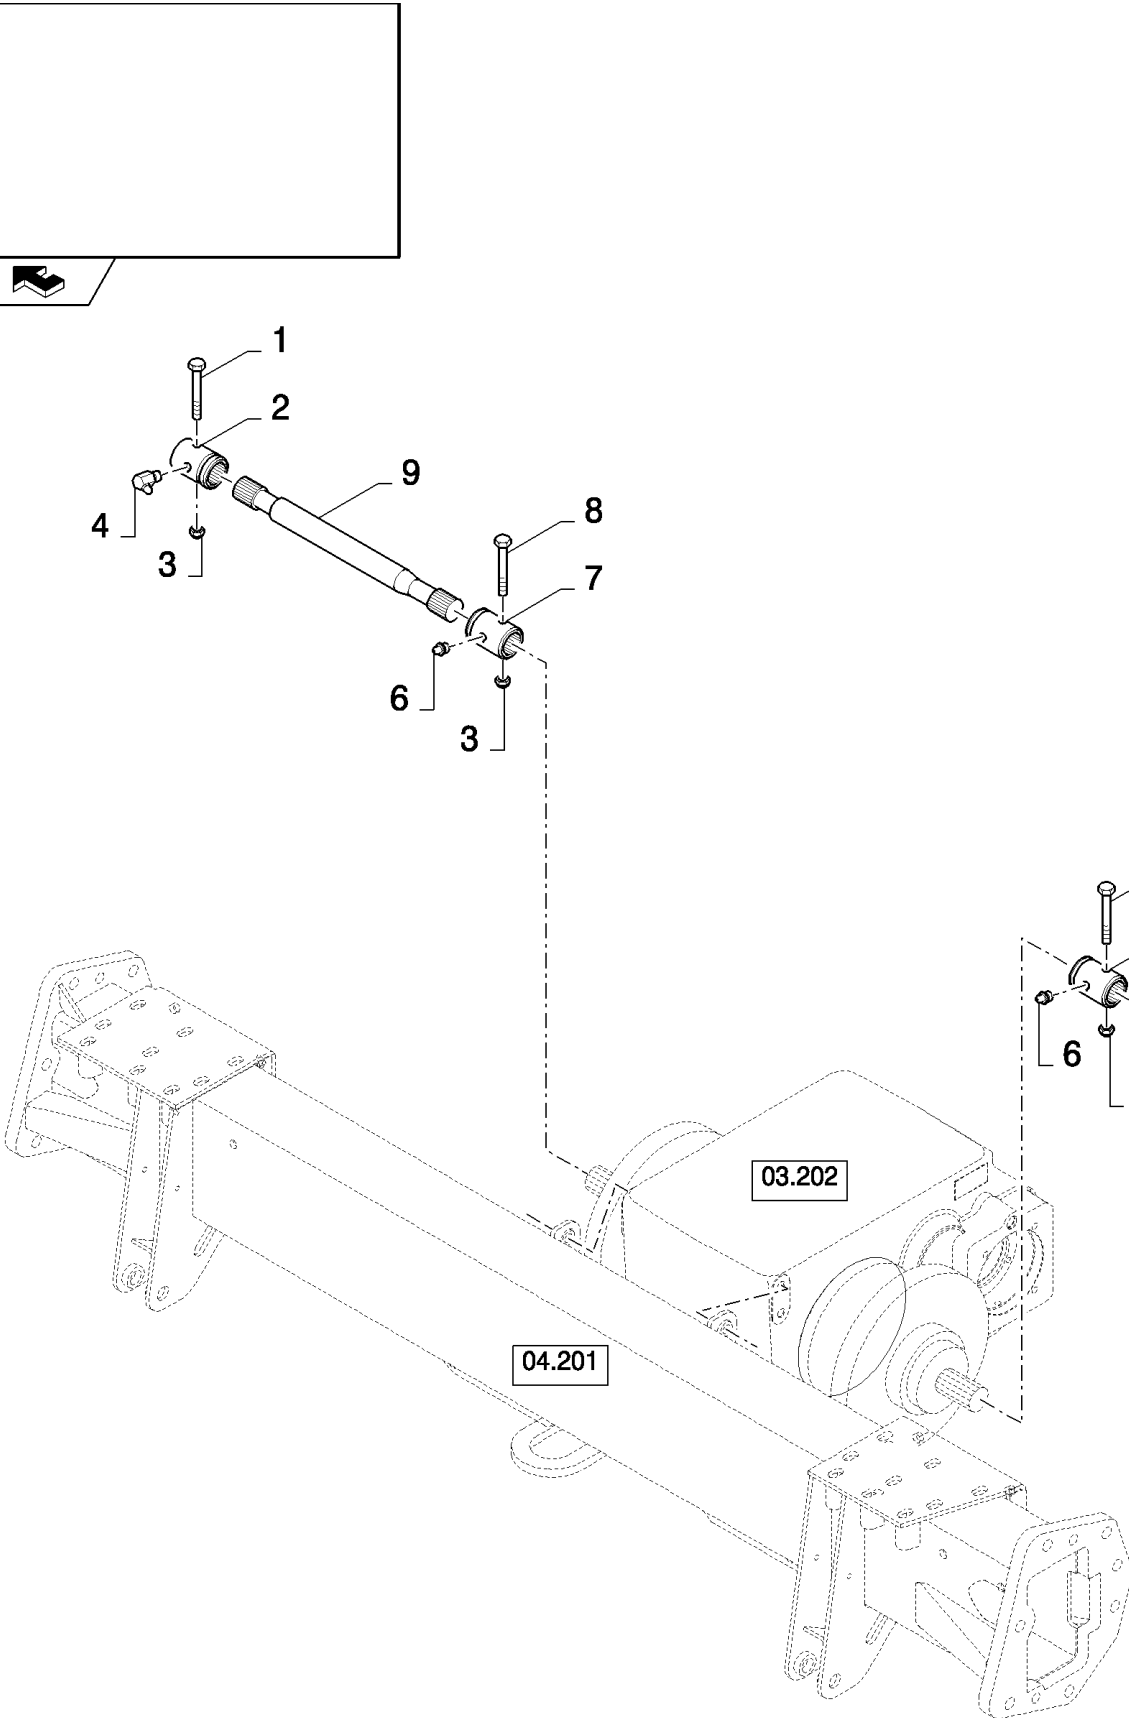

03.220(01) DRIVE SHAFTS WITHOUT EXTENSIONS

03.220(01) DRIVE SHAFTS WTHOUT EXTENSIONS

сылка	Номер детали	Кол-во	Описание
1	43144	2	BOLT, Hex, M10 x 70, 8.8,
2	84077843	2	BUSHING, SPLINED,
3	100037	4	NUT, M10 x 1.5, CI 8,
4	323713	2	NIPPLE, LUBE,
5	84075221	1	SHAFT, CONTROL,
6	321204	2	NIPPLE, LUBE, M6 x 1, 16mm lg,
7	84077841	2	BUSHING, SPLINED,
8	120073	2	BOLT, Hex, M10 x 80, 8.8,
9	84441886	1	SHAFT, CONTROL,