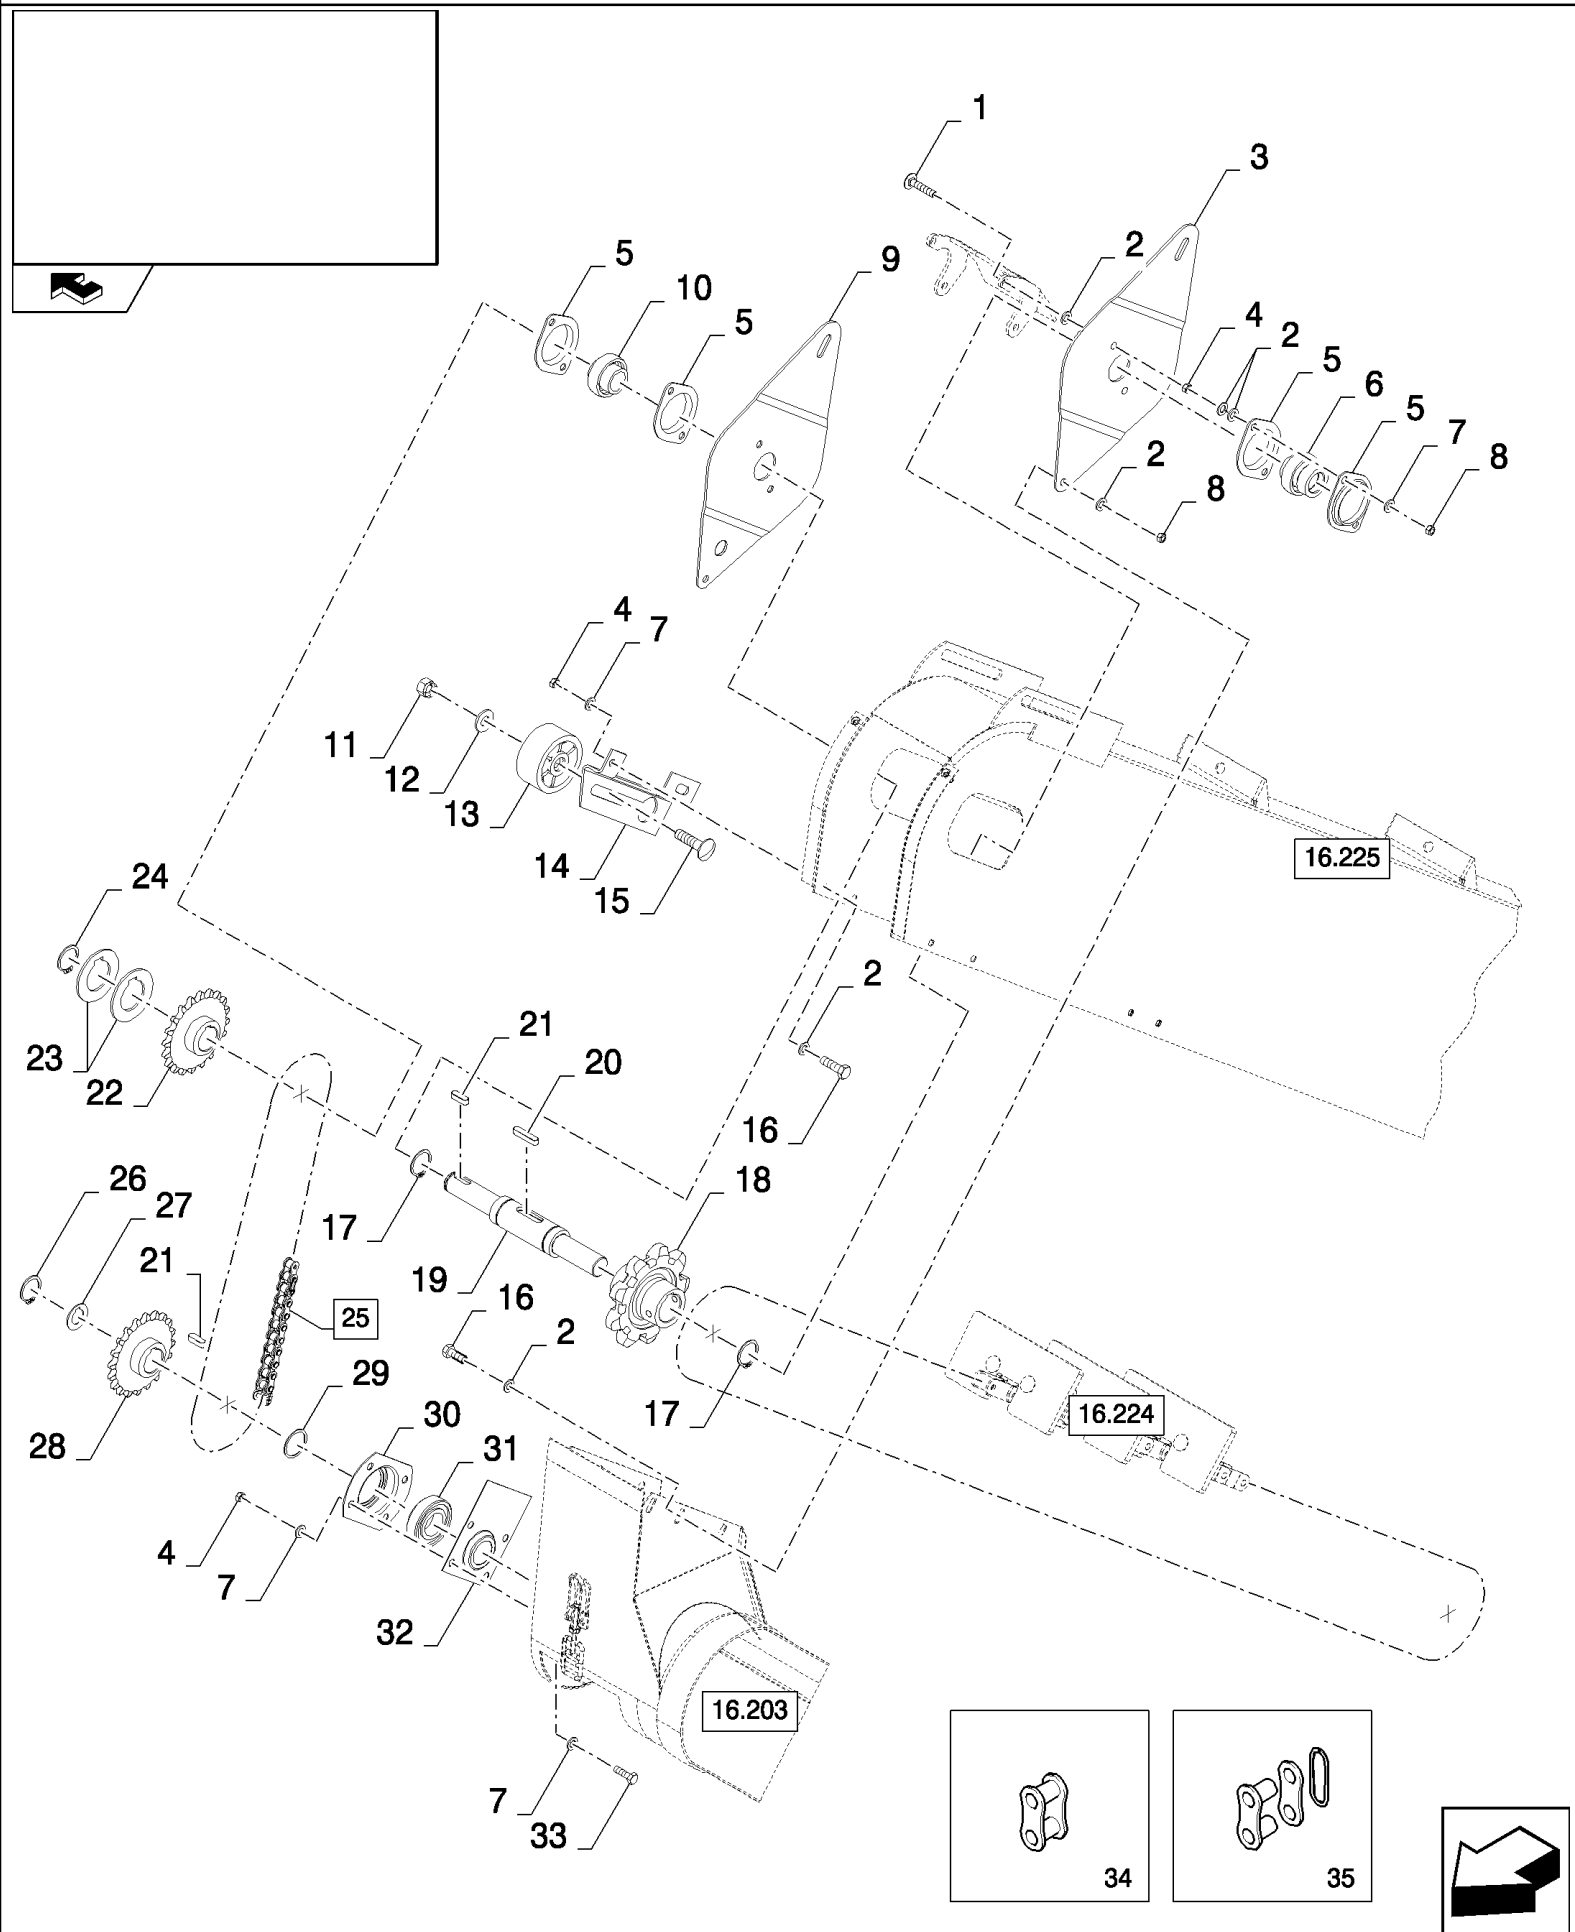

16.223(01) TAILINGS ELEVATORS

16.223(01) TAILINGS ELEVATORS

сылка	Номер детали	Кол-во	Описание
1	86512443	4	BOLT, CARRIAGE, Short NK, M8 x 35, CI8.8, Full Thd, M8x35
2	140016	20	WASHER, M8 x 16 x 1.6,
3	84981025	1	PLATE,
4	9706690	14	NUT, M8, CI 8,
5	86548974	4	FLANGE,
6	84992001	1	BEARING ASSY,
7	322358	16	WASHER, SPRING, Belleville, M8,
8	86629542	6	NUT, LOCK, M8 x 1.25, CI 8,
9	84981356	1	PLATE,
10	84992002	1	BEARING ASSY,
11	412126	1	NUT, LOCK, M12 x 1.75, CI 8,
12	378245	1	WASHER, M12,
13	334970	1	PINION, IDLER,
14	84981208	1	SUPPORT,
15	334682	1	BOLT, CARRIAGE, Short NK, M12 x 50, CI8.8, Full Thd,
16	120104	6	BOLT, Hex, M8 x 20, 8.8,
17	11068376	2	RING, SNAP, M35, Ext,
18	84981028	1	SPROCKET, DRIVEN,
19	84981295	1	SHAFT,
20	354775	1	KEY,
21	170030	2	KEY, M8 x 7 x 32, Par,
22	84981212	1	SPROCKET, DRIVEN,
23	444976	AR	WASHER, 26MM
24	370002	1	RING, SNAP, M25, Ext,
25	216820	1	CHAIN, (34, 35)
26	370003	1	RING, SNAP, M30, Ext,
27	444974	2	WASHER,
28	84981030	1	SPROCKET, DRIVEN,
29	140108	1	WASHER,
30	9511041	1	FLANGE,
31	210043	1	BEARING ASSY,
32	80423768	1	PLATE,
33	120103	4	BOLT, Hex, M8 x 16, 8.8,
34	25805	63	LINK, CONNECTING,
35	25194	1	LINK, CONNECTING,