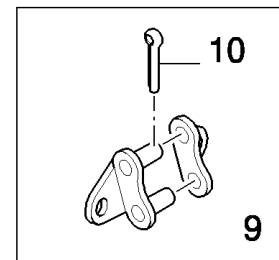

13.214(01) ELEVATOR CHAIN

CS6090 COMBINE (9/06-) - Straw Elevator

13.214(01) ELEVATOR CHAIN

сылка	Номер детали	Кол-во	Описание
1	84441580	1	CHAIN, (2 to 10)
2	120104	168	BOLT, Hex, M8 x 20, 8.8,
3	86629542	168	NUT, LOCK, M8 x 1.25, Cl 8,
4	84440367	42	BAR,
5	84441578	1	SET OF CHAINS, (6 to 10)
6	40242	AR	LINK, OFFSET,
7	86595253	AR	LINK, CHAIN,
8	40241	AR	LINK, CONNECTING,
9	9835830	AR	LINK, CONNECTING,
10	84058826	AR