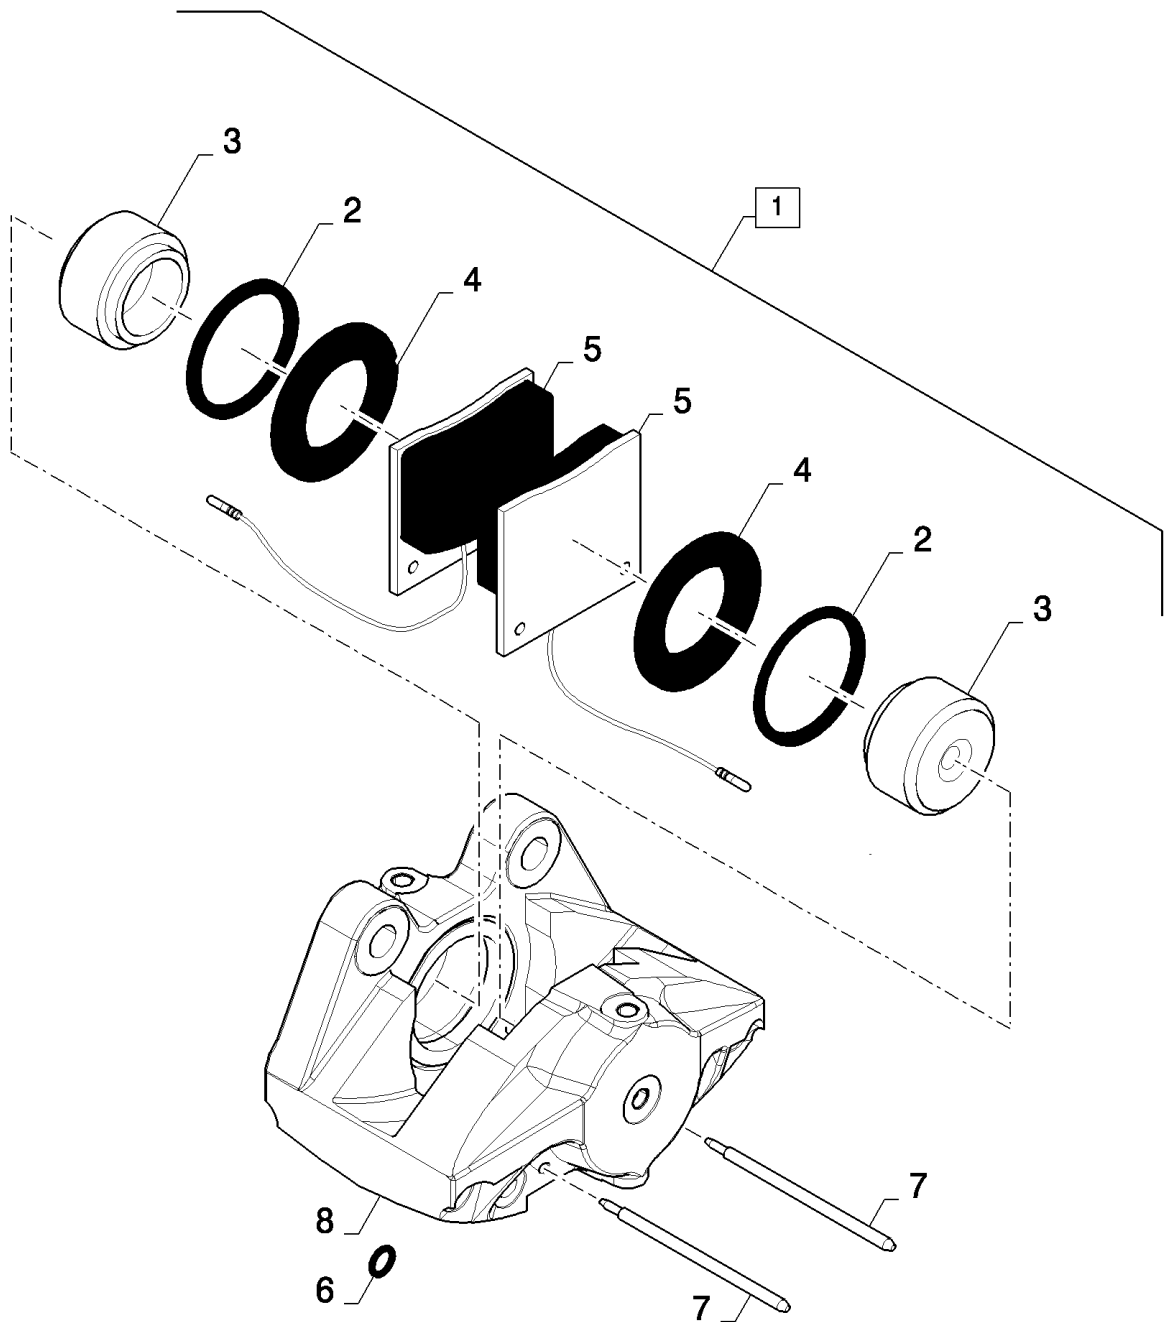

03.214(01) BRAKE CALIPER

03.214(01) BRAKE CALIPER

сылка	Номер детали	Кол-во	Описание
1	84989455	1	BRAKE CALIPER, (2 to 8)
2	9835351	2	GASKET,
3	9850149	2	PISTON,
4	9835350	2	GASKET,
5	9832306	2	BRAKE, PAD,
6	9835353	1	O-RING,
7	9850148	2	PIN,
8	NSS	1	NOT SERVICED SEPARATELY,