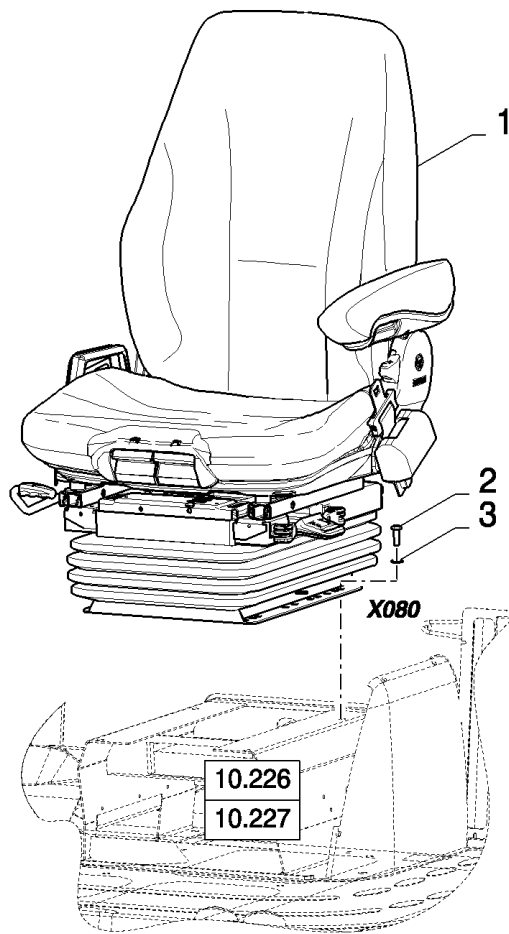

10.207(01) AIR SUSPENDED SEAT

SAFETY BELT

10.207(01) AIR SUSPENDED SEAT

сылка	Номер детали	Кол-во	Описание
1	84800914	1	SEAT, DRIVER,
2	43127	4	BOLT, Hex, M8 x 25, 8.8,
3	322358	4	WASHER, SPRING, Belleville, M8,
4	84429853	1	SEAT BELT,