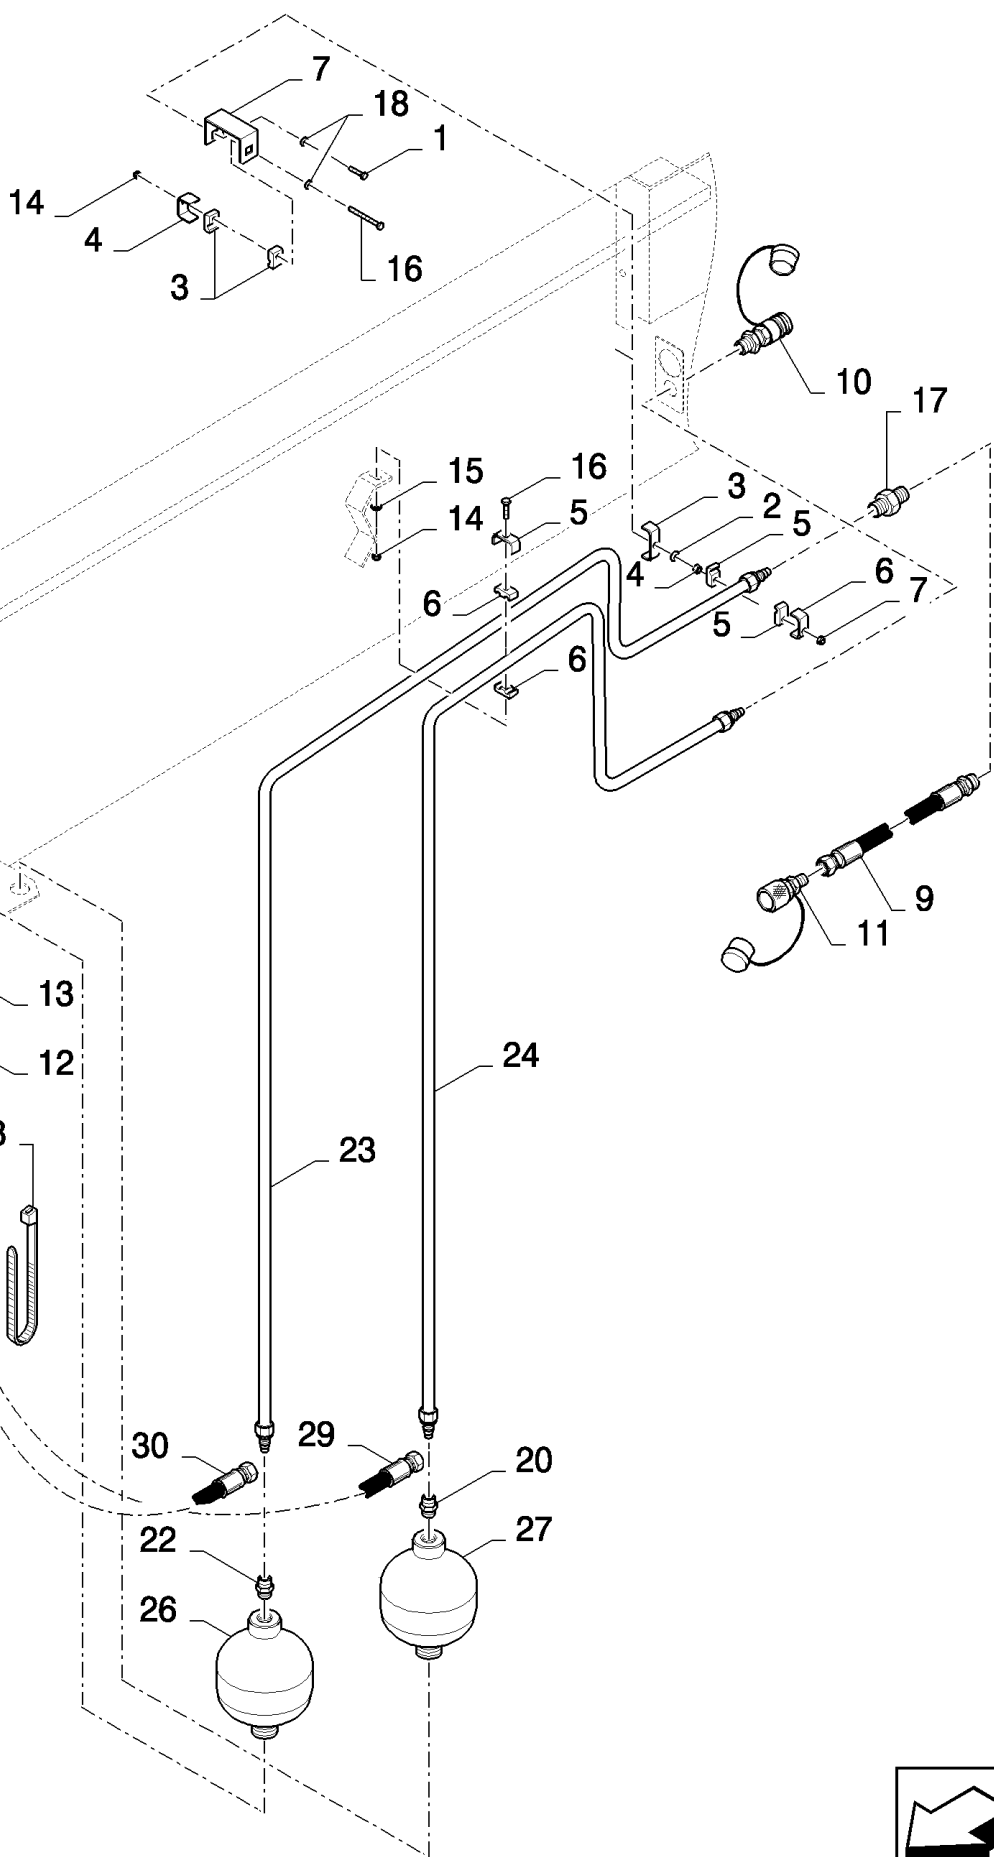

07.203(01) STRAW ELEVATOR HYDRAULICS WITH LATERAL FLOTATION

07.203(01) STRAW ELEVATOR HYDRAULICS WITH LATERAL FLOTATION

сылка	Номер детали	Кол-во	Описание
1	120100	1	BOLT, Hex, M6 x 20, 8.8,
2	434097	1	BRACKET,
3	433008	2	CLAMP,
4	442340	1	SUPPORT,
5	431941	2	SUPPORT,
6	430357	4	CLAMP,
7	84018986	1	SUPPORT,
8	412686	2	PIN, SPLIT (COTTER), M5 x 32,
9	84448308	1	HOSE, FLEXIBLE,
10	84077513	1	COUPLING, QUICK, MALE,
11	84077512	1	COUPLING, QUICK, MALE,
12	308823	2	NUT, M28 x 1.5, CI 8,
13	140110	2	WASHER,
14	412152	3	NUT, LOCK, M6 x 1, CI 8.8,
15	86588450	1	WASHER, M6,
16	120056	3	BOLT, Hex, M6 x 50, 8.8,
17	84077636	2	CONNECTOR, HYD.,
18	412649	2	WASHER, SPRING, Belleville, M6,
19	130012	1	PIN, SPLIT (COTTER), M5 x 50,
20	386215	4	CONNECTOR, HYD.,
21	418283	2	ELBOW,
22	84064562	2	CONNECTOR, HYD.,
23	87370693	1	TUBE, HYD,
24	87370700	1	TUBE, HYD,
25	9500923	1	CABLE, ELECTRIC,
26	84018365	1	ACCUMULATOR,
27	84017606	1	ACCUMULATOR,
28	396718	4	STRAP,
29	84437574	1	HOSE, FLEXIBLE,
30	84031279	1	HOSE, FLEXIBLE,
31	84098946	1	HYDRAULIC CYLINDER, (33)
32	9593306	1	PIN,
33	84026075	1	KIT, SEALS,