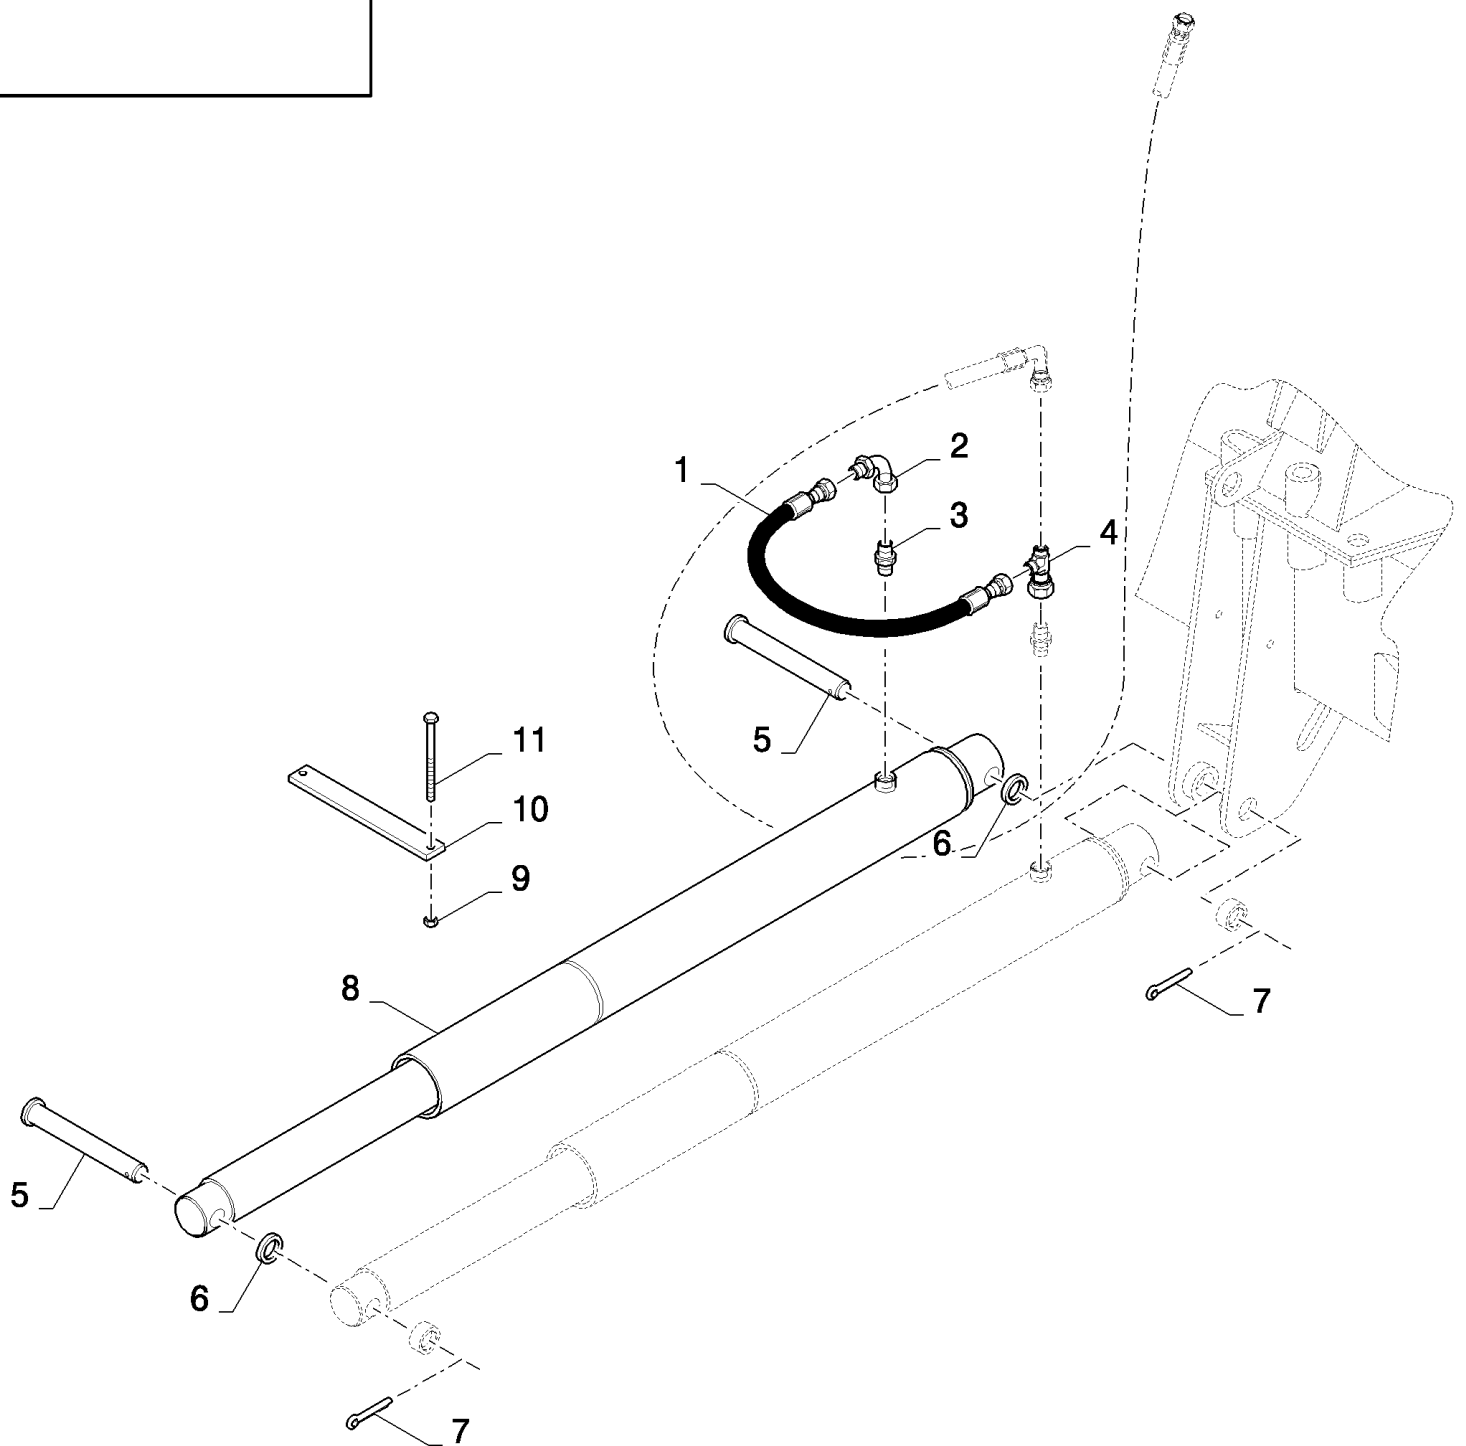

18.84085621(01) ADDITIONAL LIFTING RAM FRONT ELEVATOR FOR CORN HEADER

18.84085621(01) ADDITIONAL LIFTING RAM FRONT ELEVATOR FOR CORN HEADER

сылка	Номер детали	Кол-во	Описание

	84085621		DIA KIT, HARVESTER,
1	9833953	1	HOSE,
2	9508529	1	ELBOW,
3	395782	1	CONNECTOR, HYD.,
4	84455036	1	CONNECTION, 3 WAY,
5	84440399	2	PIN,
6	84071288	2	WASHER,
7	300423	2	PIN, SPLIT (COTTER), M6.3 x 50,
8	84444496	1	CYLINDER,
9	100037	2	NUT, M10 x 1.5, CI 8,
10	84440400	2	BRACKET,
11	86508573	2	BOLT, Hex, M10 x 110, 8.8, M10x110