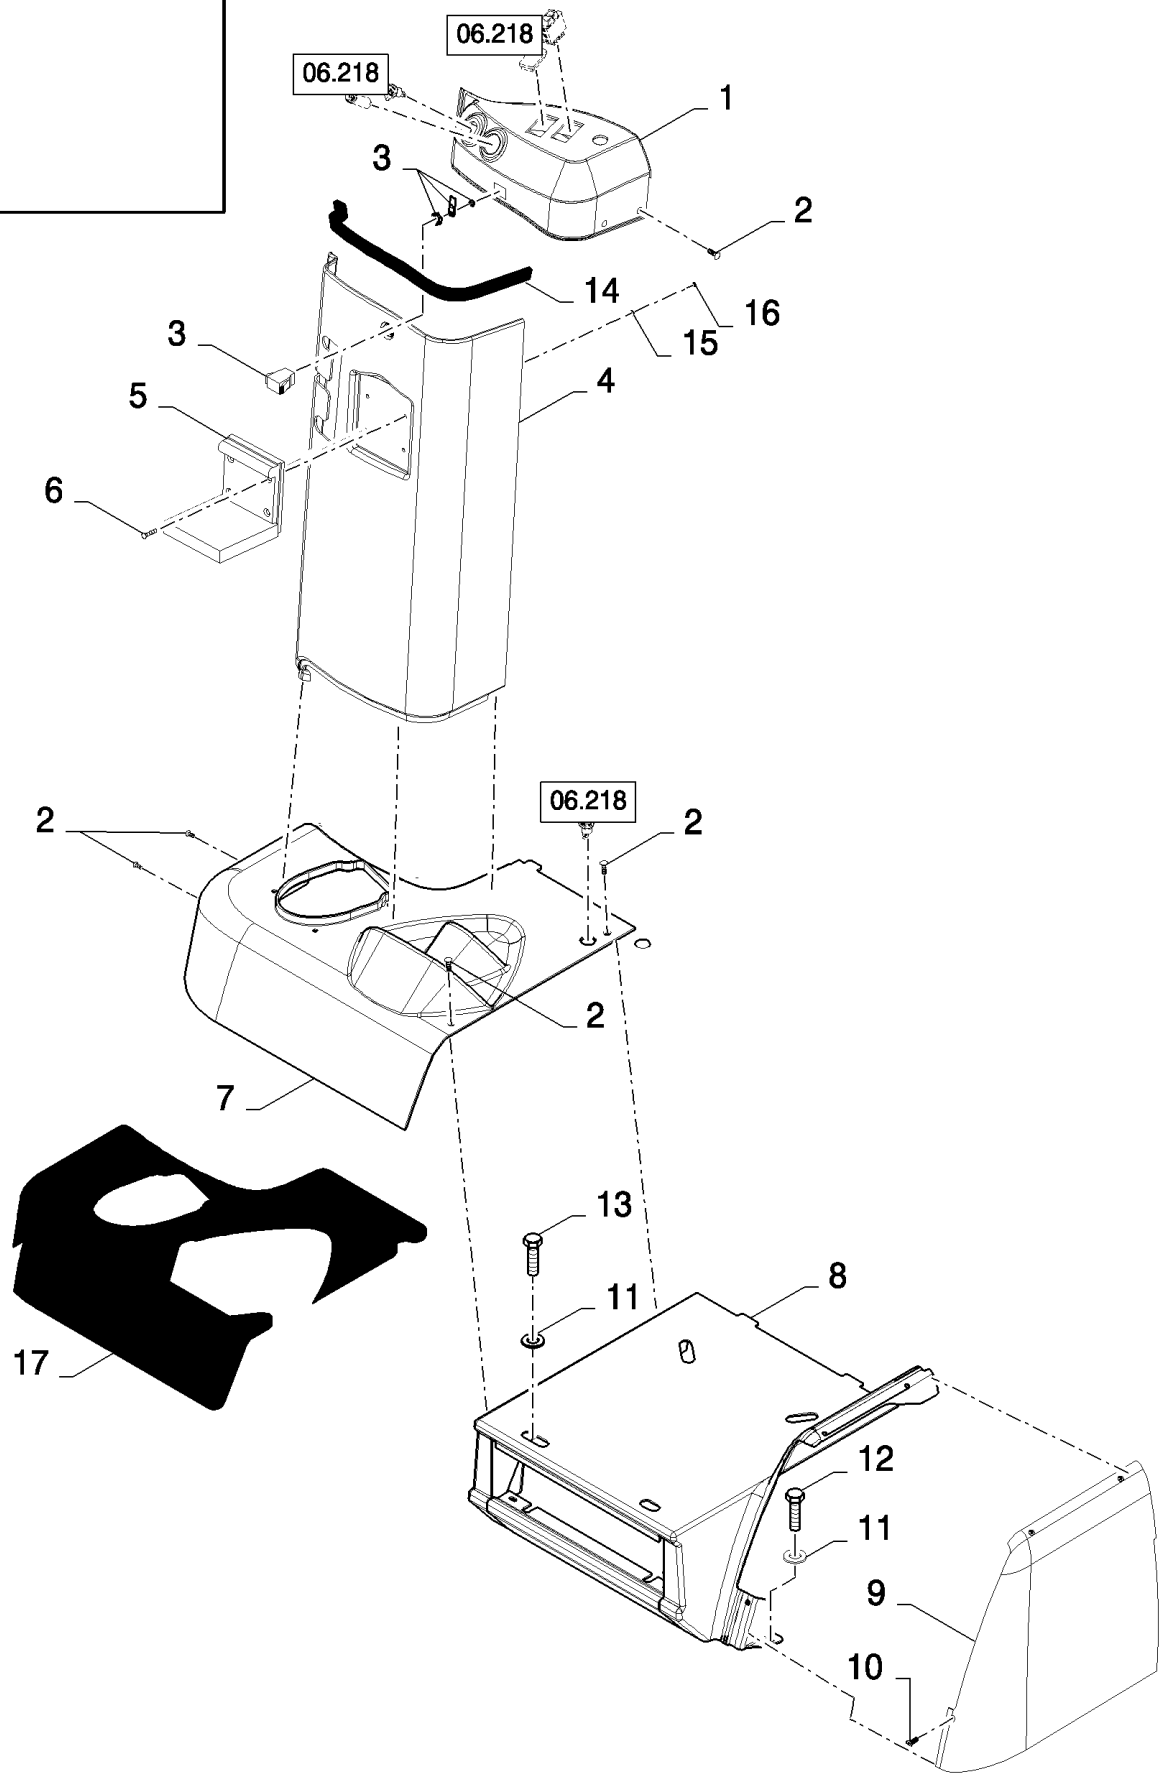

10.227(01) REAR PANEL, LOWER

CS6090 COMBINE (9/06-) - Cab

10.227(01) REAR PANEL, LOWER

сылка	Номер детали	Кол-во	Описание
1	84320411	1	COVER,
2	9844205	4	SCREW,
3	84607181	1	LOCK,
4	87374613	1	CONSOLE,
5	9819041	1	CLAMP,
6	43646	4	SCREW, Hex Flat Hd, M4 x 20, 4.8, M4x20
7	87357904	1	CONSOLE,
8	87325608	1	CONSOLE,
9	84431120	1	CONSOLE,
10	9835804	3	SCREW, , BSN C551
10	9844205	3	SCREW, , ASN D552
11	86511315	2	WASHER, M8 x 16 x 1.6,
12	120104	1	BOLT, Hex, M8 x 20, 8.8,
13	412479	2	BOLT, Hex, M8 x 35, 8.8,
14	402295	1	GASKET, L=0.4M
15	322355	4	WASHER, SPRING, Belleville, M4,
16	100012	4	NUT, M4, CI 8,
17	84817294	1	SEAL,