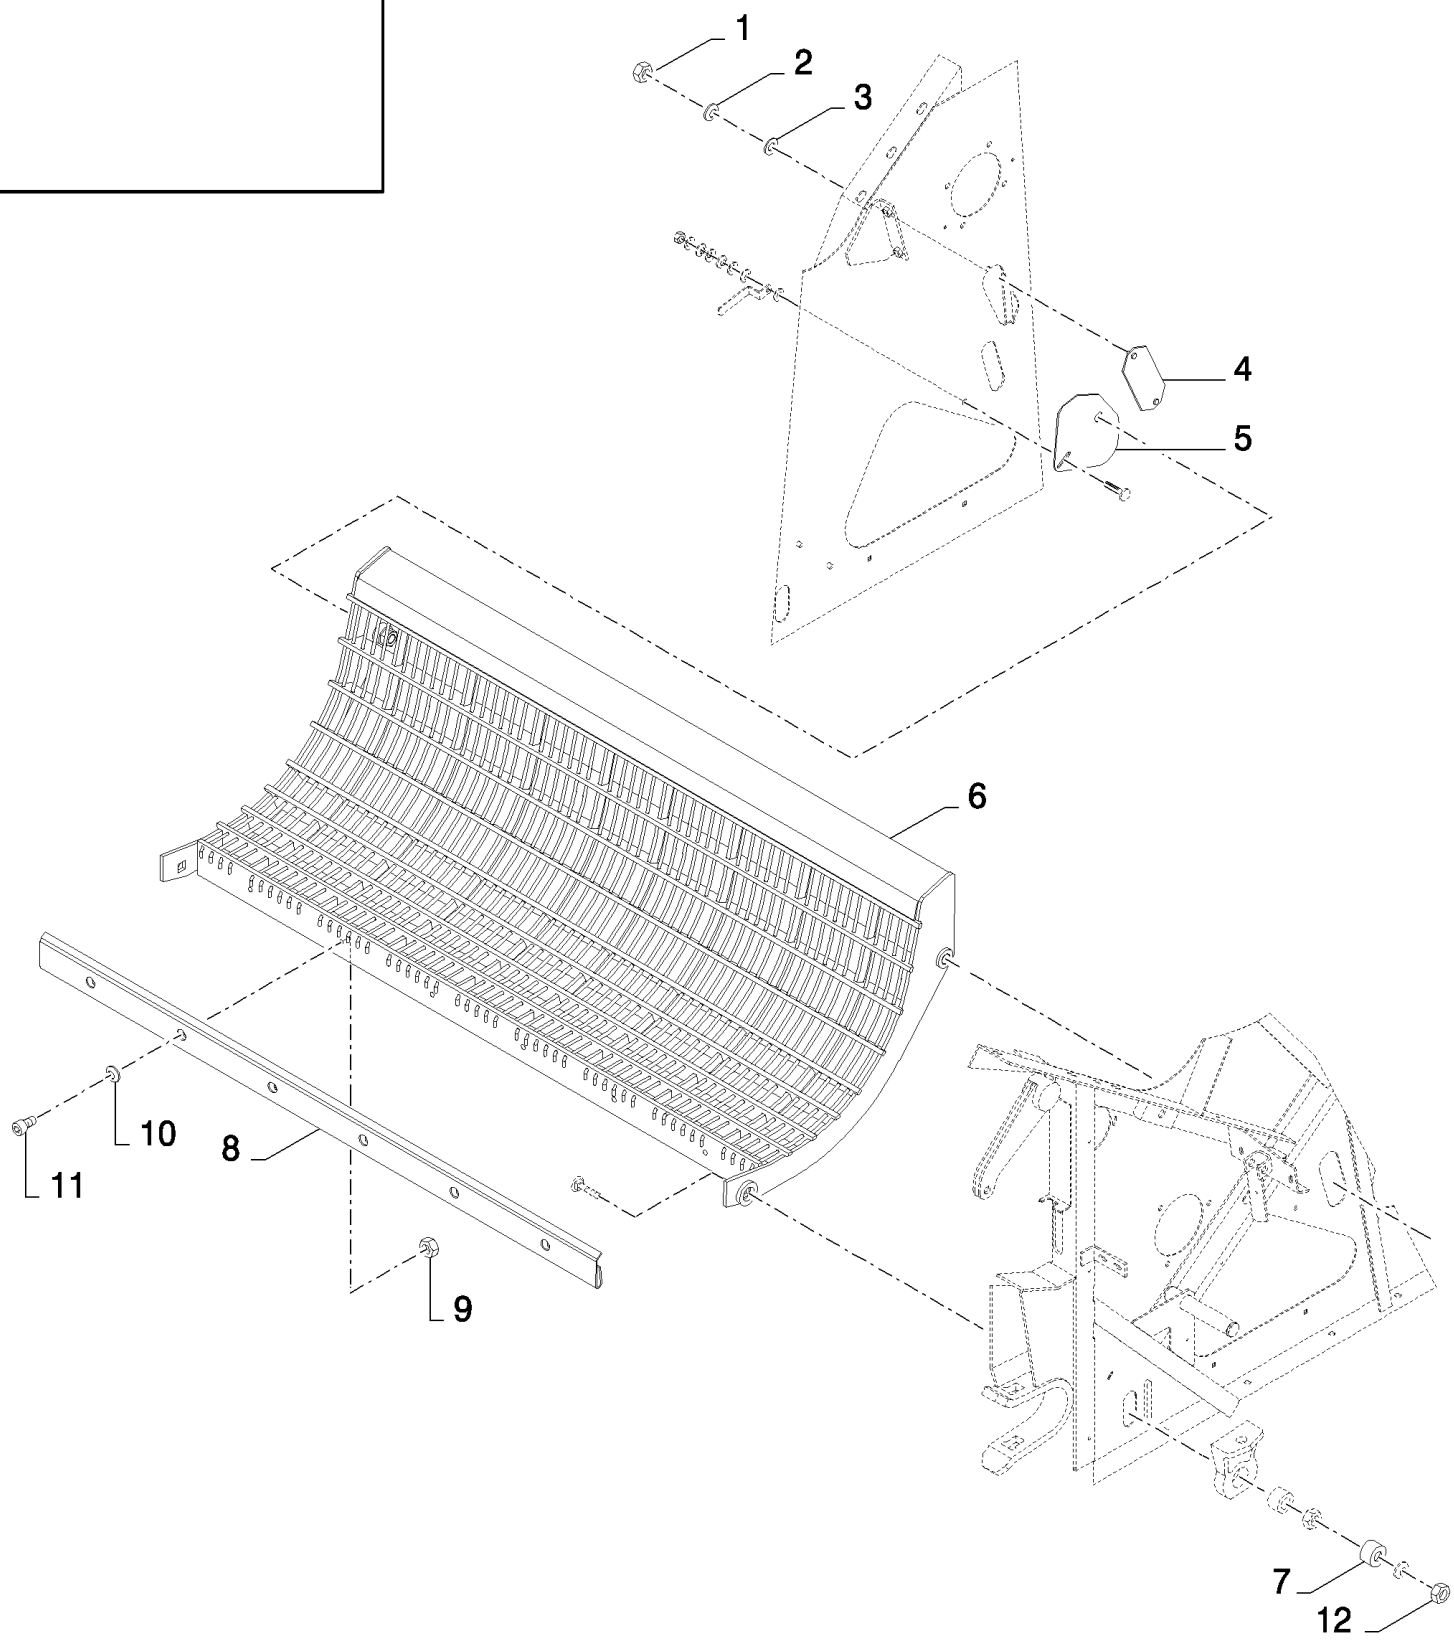

18.84085937(02) CORN THRESHING REBUILD KIT - FROM RICE VERSION

18.84085937(02) CORN THRESHING REBUILD KIT - FROM RICE VERSION

сылка	Номер детали	Кол-во	Описание
1	9706755	2	NUT, M6, CI 8,
2	322357	2	WASHER, SPRING, Belleville, M6,
3	140040	2	WASHER, M6 x 22 x 2,
4	84443834	1	PLATE, COVER,
5	84443839	1	PLATE, COVER,
6	84076873	1	CONCAVE,
7	84007394	2	BUSHING,
8	84072086	1	SHEET, FRONT,
9	100016	6	NUT, M10, CI 8,
10	140045	6	WASHER, SPRING, Belleville, M10,
11	120052	6	SCREW, Hex Soc Hd, M10 x 25, 8.8,
12	380424	2	NUT, LOCK, M20 x 2.5, CI 8,