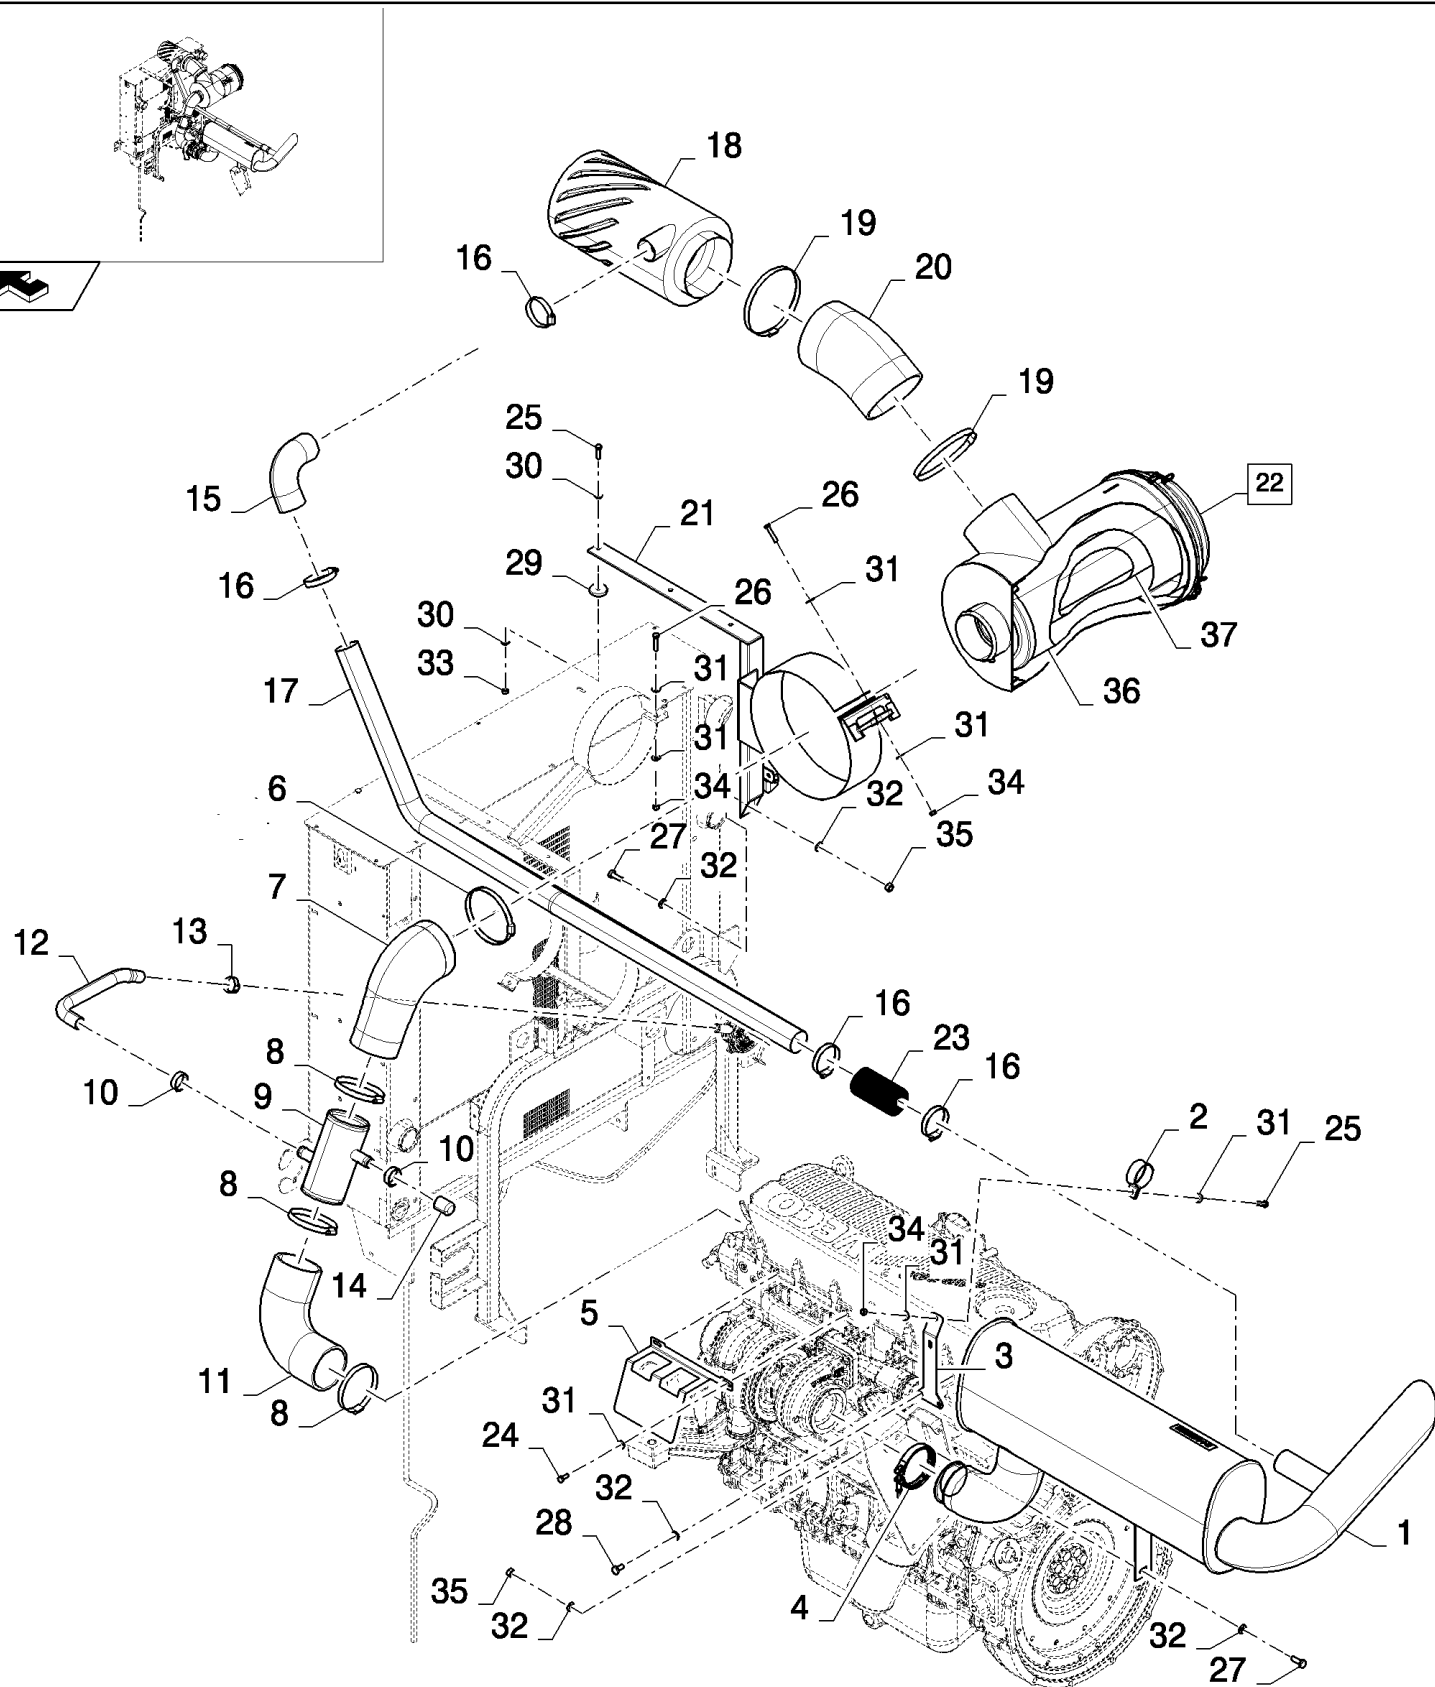

02.211(01) EXHAUST AND AIR FILTER

CS6090 COMBINE (9/06-) - Engine Equipment

02.211(01) EXHAUST AND AIR FILTER

сылка	Номер детали	Кол-во	Описание
1	84458259	1	MUFFLER,
2	84042226	1	CLAMP,
3	87360775	1	PLATE, COVER,
4	84076899	1	CLAMP,
5	87342704	1	PLATE, COVER,
6	337049	1	CLAMP,
7	84458263	1	HOSE,
8	9706924	3	CLAMP, HOSE, #72, 4.06/5.00 Type F Worm,
9	84458265	1	TUBE,
10	382527	2	CLAMP, HOSE,
11	84455137	1	ELBOW,
12	87336889	1	HOSE,
13	9706921	1	CLAMP, HOSE, #10, 0.56/1.06 Type F Worm,
14	84983512	1	CUP, COVER,
15	84334353	1	HOSE,
16	556701	4	CLAMP,
17	84458268	1	TUBE,
18	84458290	1	PRE-CLEANER ASSY, AIR,
19	84012068	2	CLAMP,
20	84458262	1	HOSE,
21	84457838	1	SUPPORT,
22	84442615	1	FILTER, AIR, (36,37)
23	84011850	1	HOSE,
24	120104	2	BOLT, Hex, M8 x 20, 8.8,
25	43128	2	BOLT, Hex, M8 x 30, 8.8,
26	43129	3	BOLT, Hex, M8 x 40, 8.8,
27	43140	2	BOLT, Hex, M10 x 30, 8.8, Full Thd,
28	43138	2	BOLT, Hex, M10 x 20, 8.8, Full Thd,
29	9507949	1	WASHER,
30	322358	2	WASHER, SPRING, Belleville, M8,
31	378243	10	WASHER, M8,
32	140045	6	WASHER, SPRING, Belleville, M10,
33	9706690	1	NUT, M8, CI 8,
34	86629542	4	NUT, LOCK, M8 x 1.25, CI 8,
35	100016	2	NUT, M10, CI 8,
36	84072431	1	FILTER, ELEMENT,
37	84072430	1	FILTER, ELEMENT,