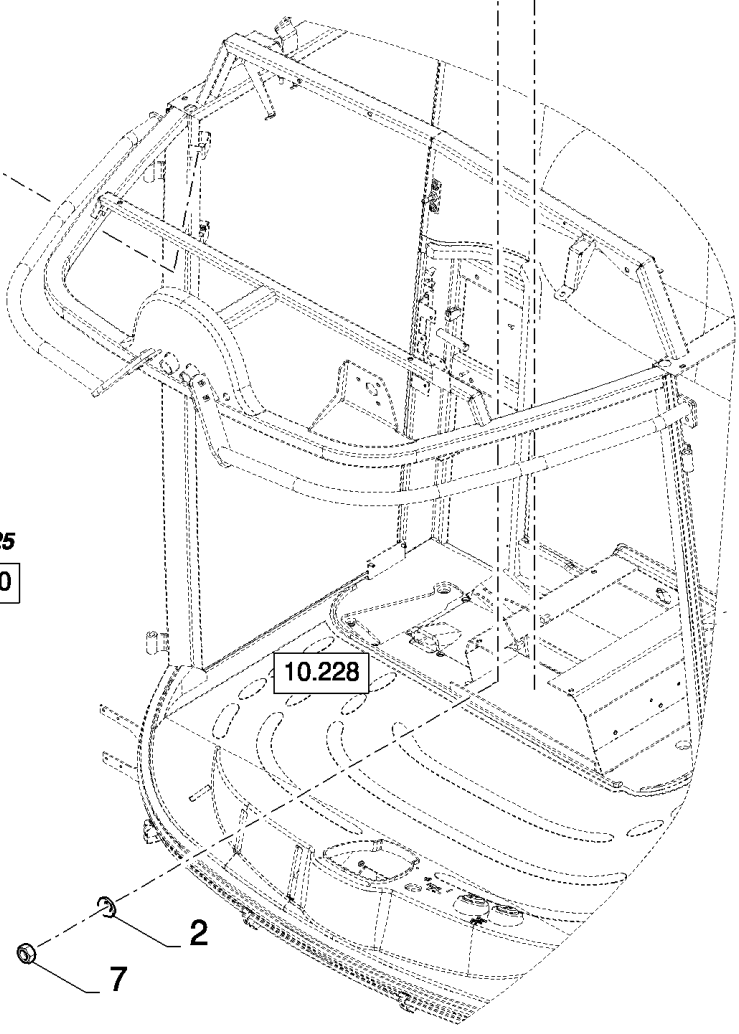

06.212(01) STANDARD MONITOR

06.212(01) STANDARD MONITOR

сылка	Номер детали	Кол-во	Описание
1	86508568	1	BOLT, Hex, M6 x 16, 8.8,
2	322357	2	WASHER, SPRING, Belleville, M6,
3	336199	1	BOLT, Hex, M8 x 12, 8.8, Full Thd,
4	322358	1	WASHER, SPRING, Belleville, M8,
5	87394169	1	MODULE,
6	84441529	1	HARNESS, WIRE, , SEE FIGURE 06.545
7	9706755	1	NUT, M6, CI 8,
8	412491	3	SCREW, M12x70
9	448889	3	WASHER,
10	87390298	1	MONITOR, CONTROL, (11 to 22)
11	84807803	1	CONSOLE, LH
12	84807802	1	CONSOLE, RH
13	84455608	1	HARNESS, WIRE, POSTMODULE
14	84455609	1	CABLE, BUZZER
15	84455610	2	CABLE,
16	84455611	1	CABLE,
17	84455612	1	BOARD, PRINTED CIRCUIT, HEADER HIGHT
18	84455613	1	BOARD, PRINTED CIRCUIT, GRAINLOSS
19	84455614	1	BOARD, PRINTED CIRCUIT, ALARM-DISPLAY
20	84455615	1	BOARD, PRINTED CIRCUIT, MONITOR CPU
21	84455616	1	PUSH BUTTON,
22	87352617	1	DECAL,
23	280279	1	WASHER, LOCK, Ext Tooth, 1/4",