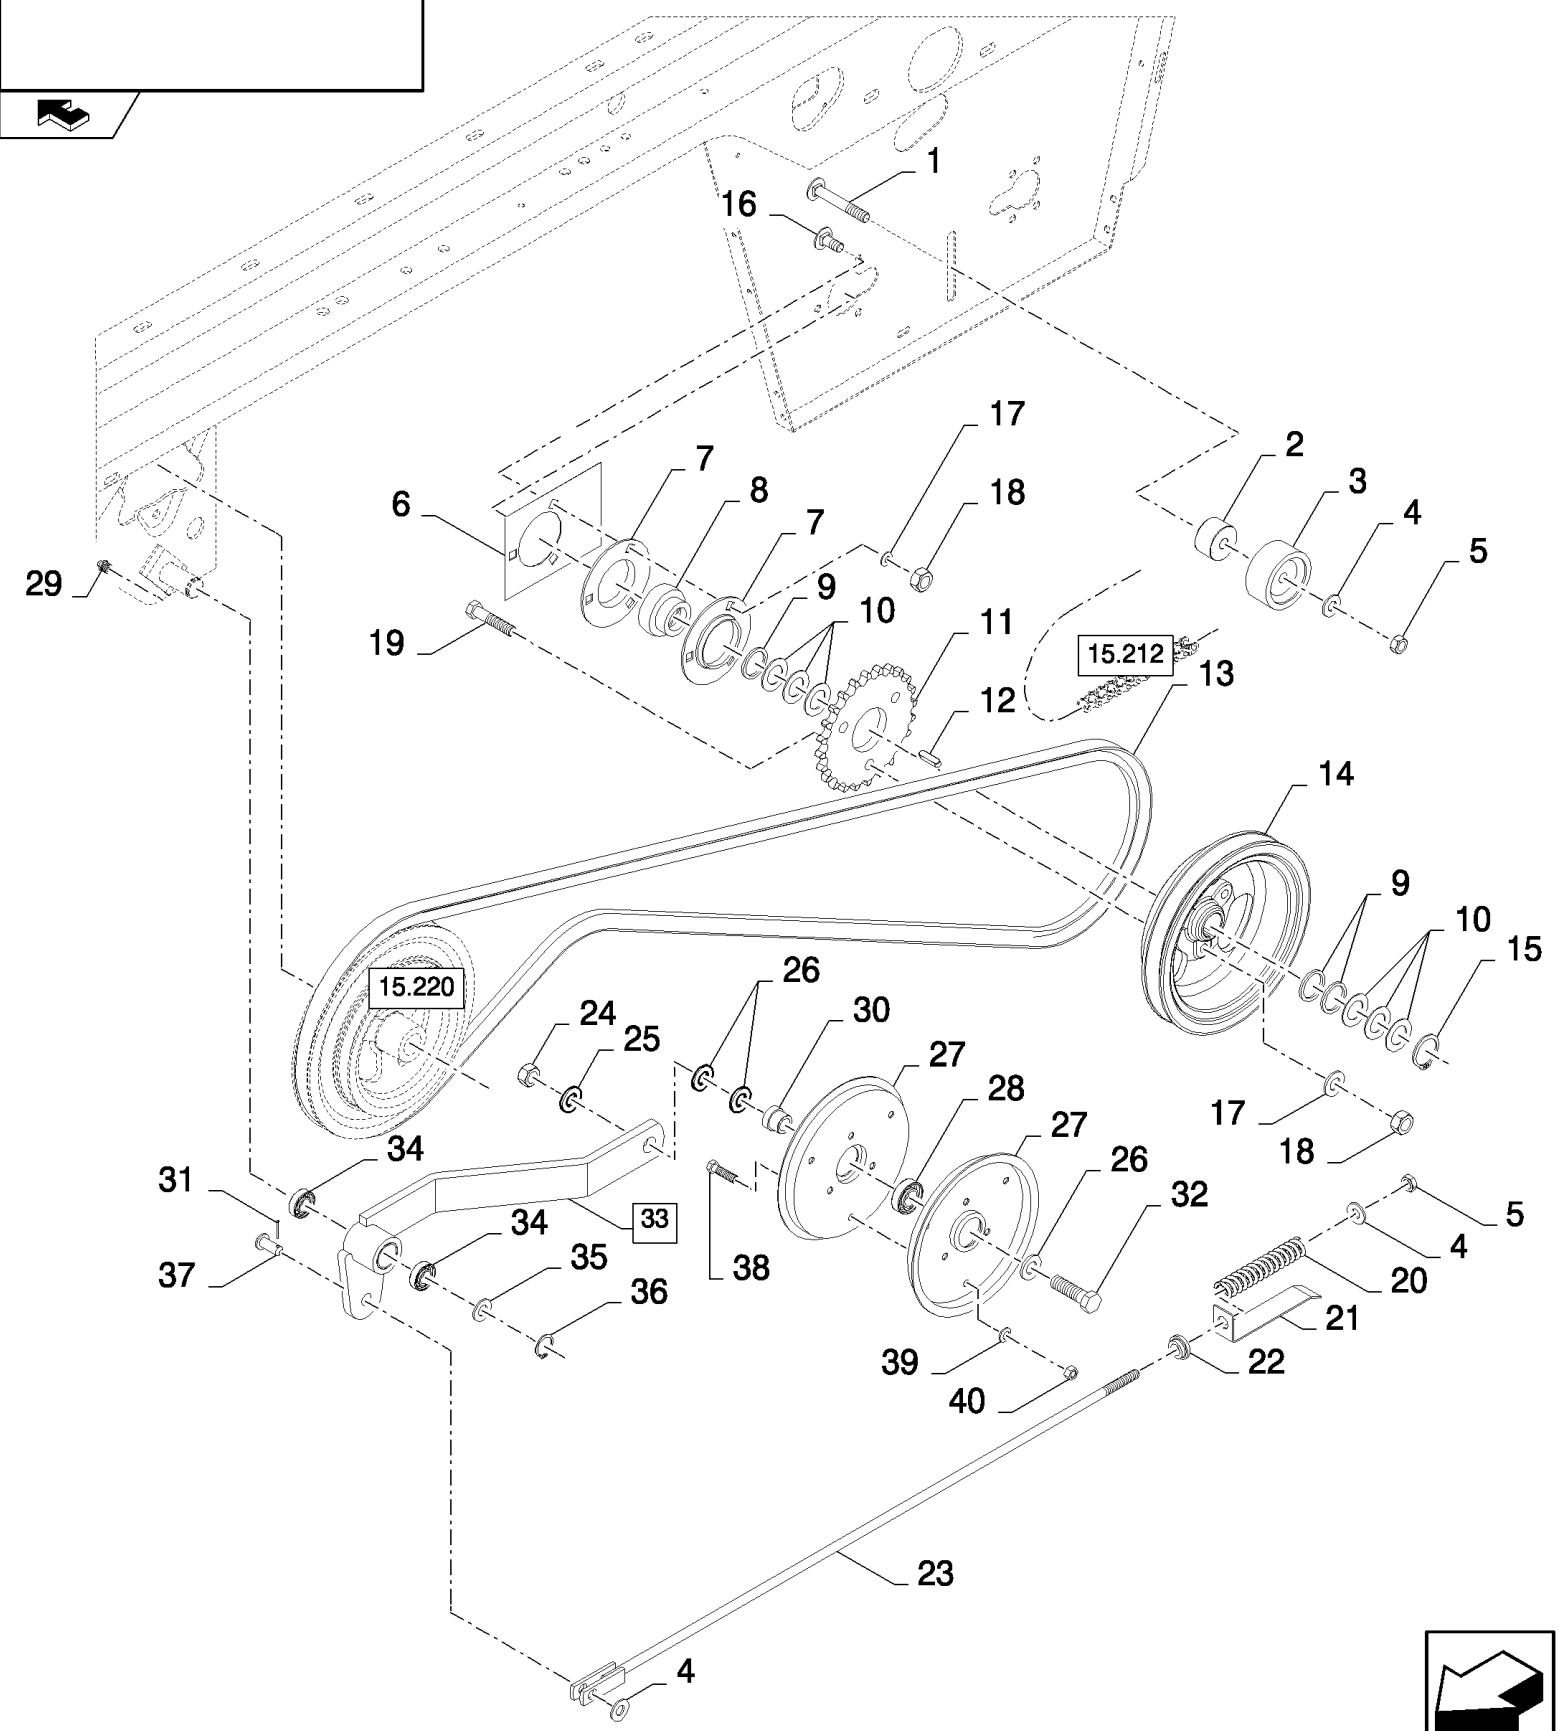

15.227(01) GRAIN ELEVATOR BOTTOM DRIVE

15.227(01) GRAIN ELEVATOR BOTTOM DRIVE

сылка	Номер детали	Кол-во	Описание
1	300662	1	BOLT, CARRIAGE, Short NK, M12 x 80, CI8.8,
2	84980957	1	BUSHING,
3	334970	1	PINION, IDLER,
4	378245	3	WASHER, M12,
5	412126	2	NUT, LOCK, M12 x 1.75, CI 8,
6	84980956	1	PLATE,
7	40697	2	FLANGE,
8	325106	1	BEARING ASSY,
9	140110	3	WASHER, 31MM
10	140108	6	WASHER, 31MM
11	84981311	1	SPROCKET, DRIVEN,
12	170008	1	KEY,
13	80422731	1	BELT, TRANSMISSION,
14	87380138	1	PULLEY,
15	370003	1	RING, SNAP, M30, Ext,
16	86633356	3	BOLT, CARRIAGE, Short NK, M10 x 25, CI8.8, Full Thd,
17	140045	6	WASHER, SPRING, Belleville, M10,
18	100016	6	NUT, M10, CI 8,
19	120070	3	BOLT, Hex, M10 x 60, 8.8,
20	385307	1	SPRING,
21	84057943	1	INDICATOR,
22	439857	1	BUSHING,
23	84443895	1	ROD,
24	100020	1	NUT, M16, CI 8,
25	140048	1	WASHER, SPRING, Belleville, M16,
26	378246	4	WASHER, 16MM
27	434227	2	PULLEY,
28	34439	1	BEARING, BALL,
29	321204	1	NIPPLE, LUBE, M6 x 1, 16mm lg,
30	9515145	1	BUSHING,
31	130003	1	PIN, SPLIT (COTTER), M3.2 x 20,
32	120092	1	BOLT, Hex, M16 x 70, 8.8,
33	87388995	1	(34)
34	84057311	2	SLEEVE,
35	338206	1	WASHER, 26MM
36	370002	1	RING, SNAP, M25, Ext,
37	412209	1	PIN, CLEVIS, M12 x 30,
38	120107	6	BOLT, Hex, M8 x 50, 8.8, Full Thd,
39	322358	6	WASHER, SPRING, Belleville, M8,
40	9706690	6	NUT, M8, CI 8,