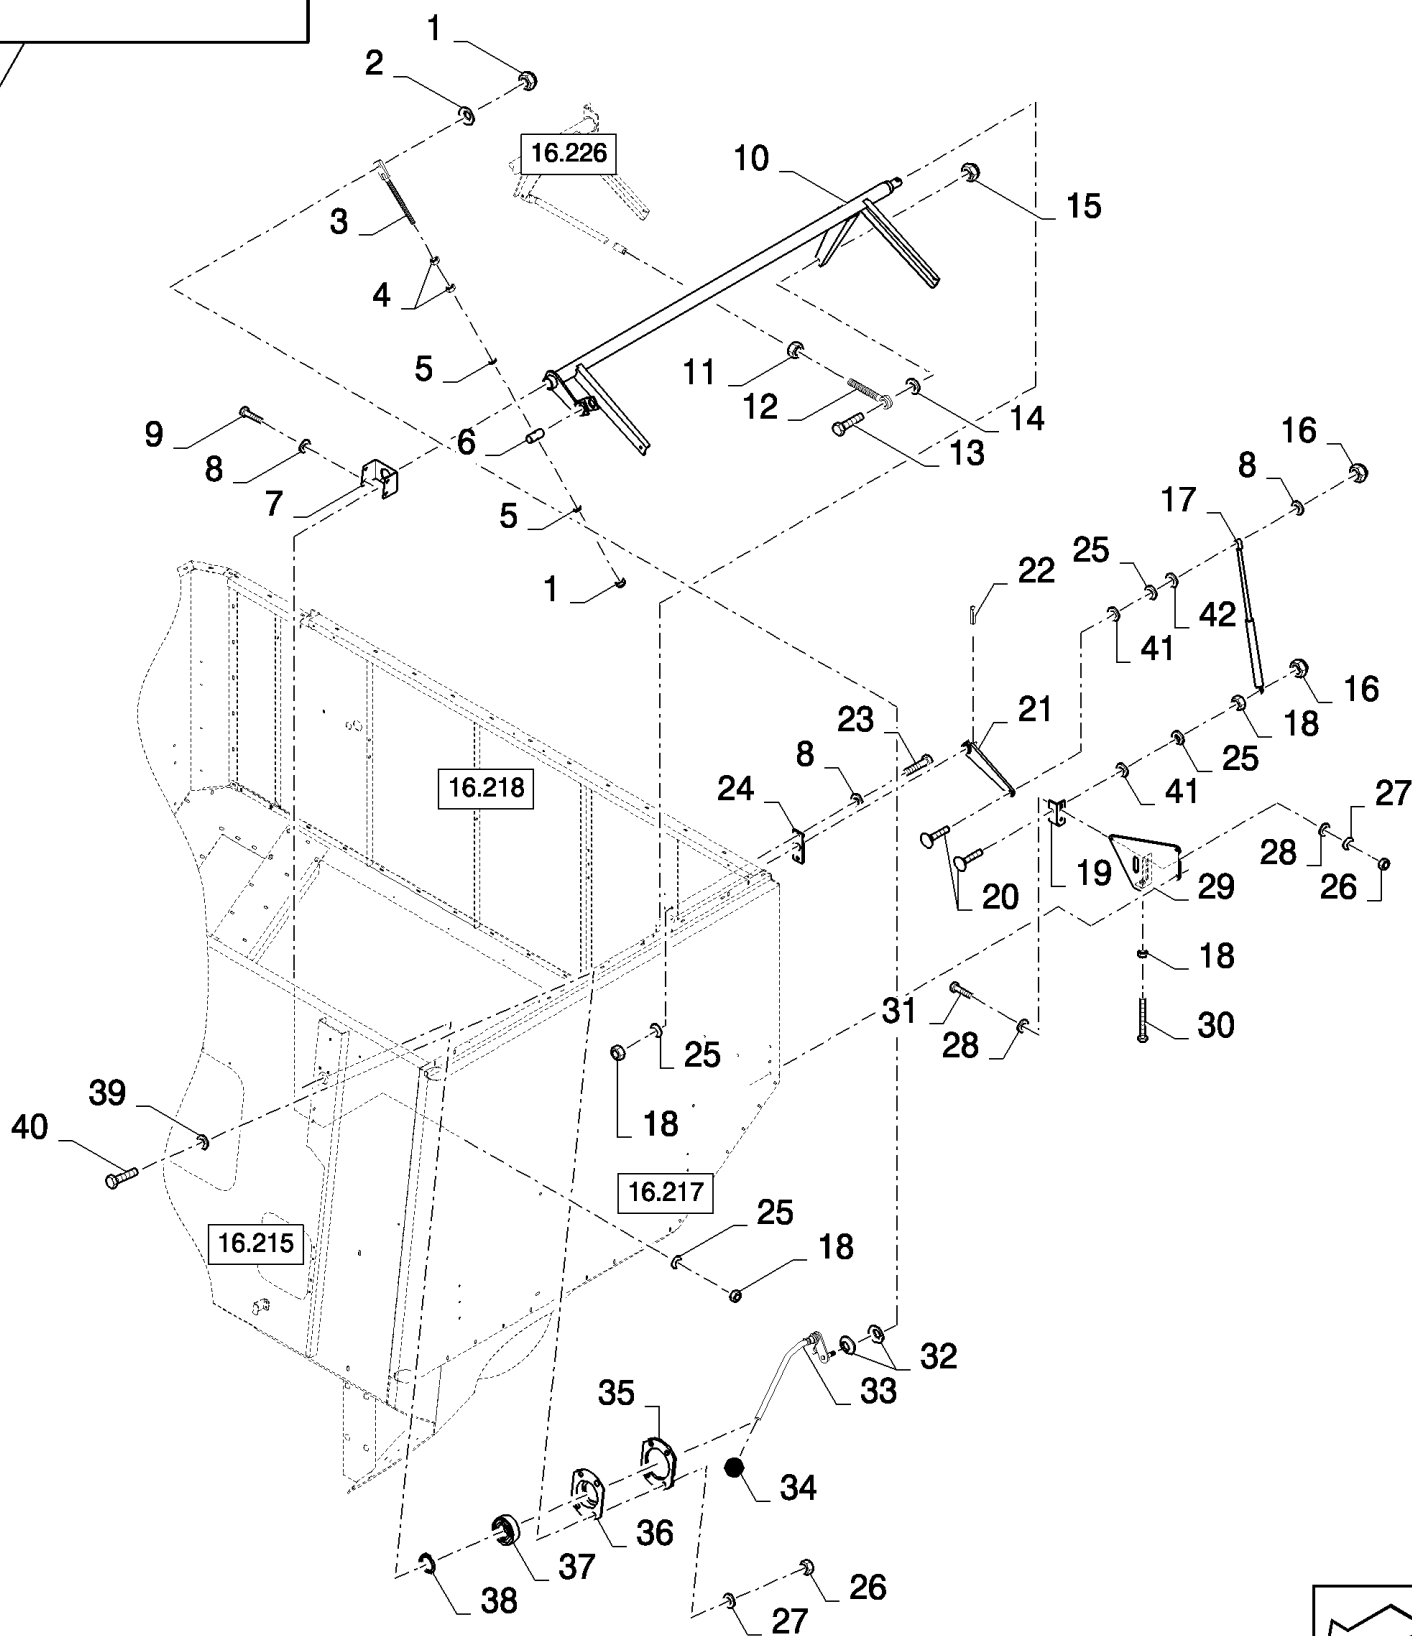

16.227(01) GRAINTANK EXTENSION, COVERS

16.227(01) GRAINTANK EXTENSION, COVERS

сылка	Номер детали	Кол-во	Описание
1	86000441	2	NUT, LOCK, M16 x 2, CI 8,
2	140048	1	WASHER, SPRING, Belleville, M16,
3	84447692	1	ROD, CONNECTING,
4	100020	2	NUT, M16, CI 8,
5	450869	2	WASHER,
6	84447689	1	SHAFT,
7	84447695	1	SUPPORT,
8	86511323	7	WASHER, M10 x 20 x 2,
9	43138	4	BOLT, Hex, M10 x 20, 8.8, Full Thd,
10	84446194	1	LEVER,
11	9706685	1	NUT, M12, CI 8,
12	330413	1	BOLT, BANJO,
13	9706687	1	BOLT, Hex, M12 x 30, 8.8,
14	378245	1	WASHER, M12,
15	100038	1	NUT, LOCK, M12 x 1.75, CI 8,
16	100037	2	NUT, M10 x 1.5, CI 8,
17	84444983	1	SPRING,
18	100016	8	NUT, M10, CI 8,
19	84446093	1	PLATE,
20	84025685	2	SCREW,
21	84446142	1	SUPPORT,
22	80381531	1	PIN, ROLL,
23	43139	2	SCREW, M10x25
24	84446111	1	PLATE,
25	140045	8	WASHER, SPRING, Belleville, M10,
26	9706690	6	NUT, M8, CI 8,
27	322358	6	WASHER, SPRING, Belleville, M8,
28	378243	4	WASHER, M8,
29	84448661	1	SUPPORT,
30	538885	1	BOLT, Hex, M10 x 90, 8.8, Full Thd, M10x90
31	120104	2	BOLT, Hex, M8 x 20, 8.8,
32	86589278	2	WASHER, SPRING,
33	84447693	1	HANDLE,
34	84056709	1	KNOB,
35	84447691	1	PLATE,
36	310045	1	FLANGE, , BSN C563
36	87526988	1	COVER, , ASN D564
37	80034439	1	BEARING ASSY,
38	370002	1	RING, SNAP, M25, Ext,
39	140016	4	WASHER, M8 x 16 x 1.6,
40	43127	4	BOLT, Hex, M8 x 25, 8.8,
41	922429	2	WASHER,
42	354720	1	NUT, Thin, M10 x 1.5, CI 04,