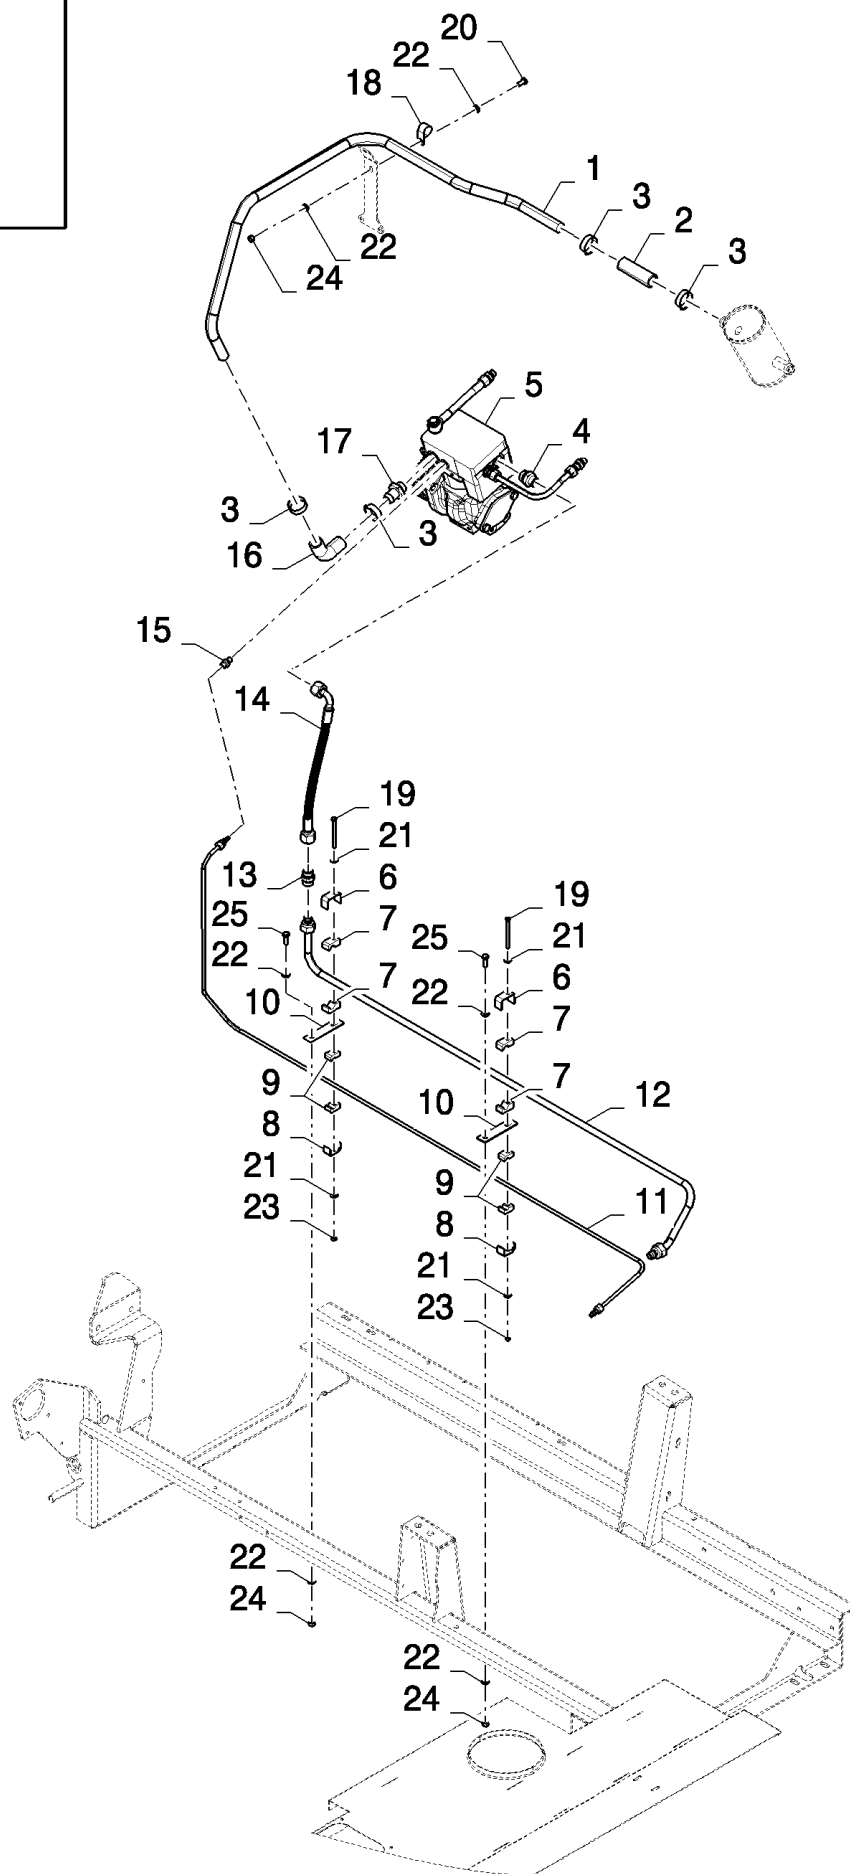

сылка	Номер детали	Кол-во	Описание
1	120100	6	BOLT, Hex, M6 x 20, 8.8,
2	84448921	2	COVER,
3	322357	6	WASHER, SPRING, Belleville, M6,
4	15896221	6	NUT, M6, CI 10,
5	120104	2	BOLT, Hex, M8 x 20, 8.8,
6	378243	2	WASHER, M8,
7	84982331	2	CLIP,
8	401502	1	STRIP, ANTI-SKID, L=1.97M
9	86507486	8	BOLT, CARRIAGE, Short NK, M8 x 20, CI8.8, Full Thd,
10	9706690	8	NUT, M8, CI 8,
11	322358	8	WASHER, SPRING, Belleville, M8,
12	84449007	1	PLATE,
13	9514603	3	LOCK,
14	9514605	3	RING, LOCKING,
15	84448919	1	COVER,
	84004734	2	DECAL,