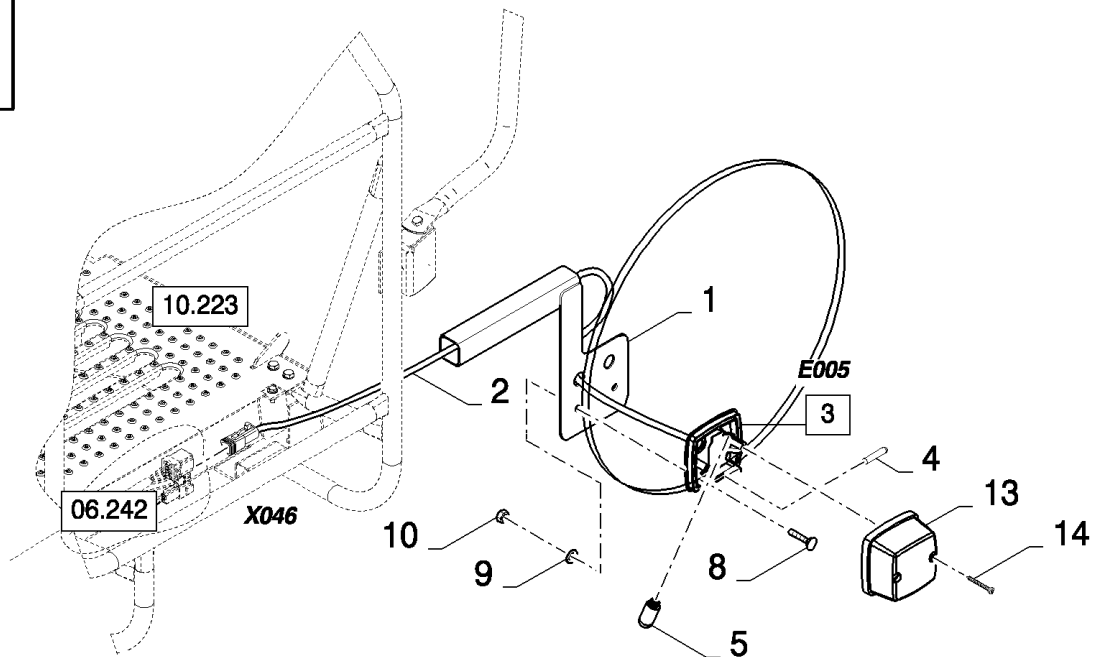

сылка	Номер детали	Кол-во	Описание
1	84814350	1	SUPPORT,
2	84437371	1	HARNESS, WIRE, , SEE FIGURE 06.534
3	418871	2	LAMP, (4, 5, 13, 14)
4	170017	2	KEY,
5	398877	2	BULB,
6	84814352	1	SUPPORT,
7	84437374	1	HARNESS, WIRE, , SEE FIGURE 06.535
8	86511042	4	SCREW, Cross Pan Hd, M4 x 16,
9	322355	4	WASHER, SPRING, Belleville, M4,
10	100012	4	NUT, M4, CI 8,
11	9706690	2	NUT, M8, CI 8,
12	120103	2	BOLT, Hex, M8 x 16, 8.8,
13	NSS	1	NOT SERVICED SEPARATELY,
14	NSS	2	NOT SERVICED SEPARATELY,