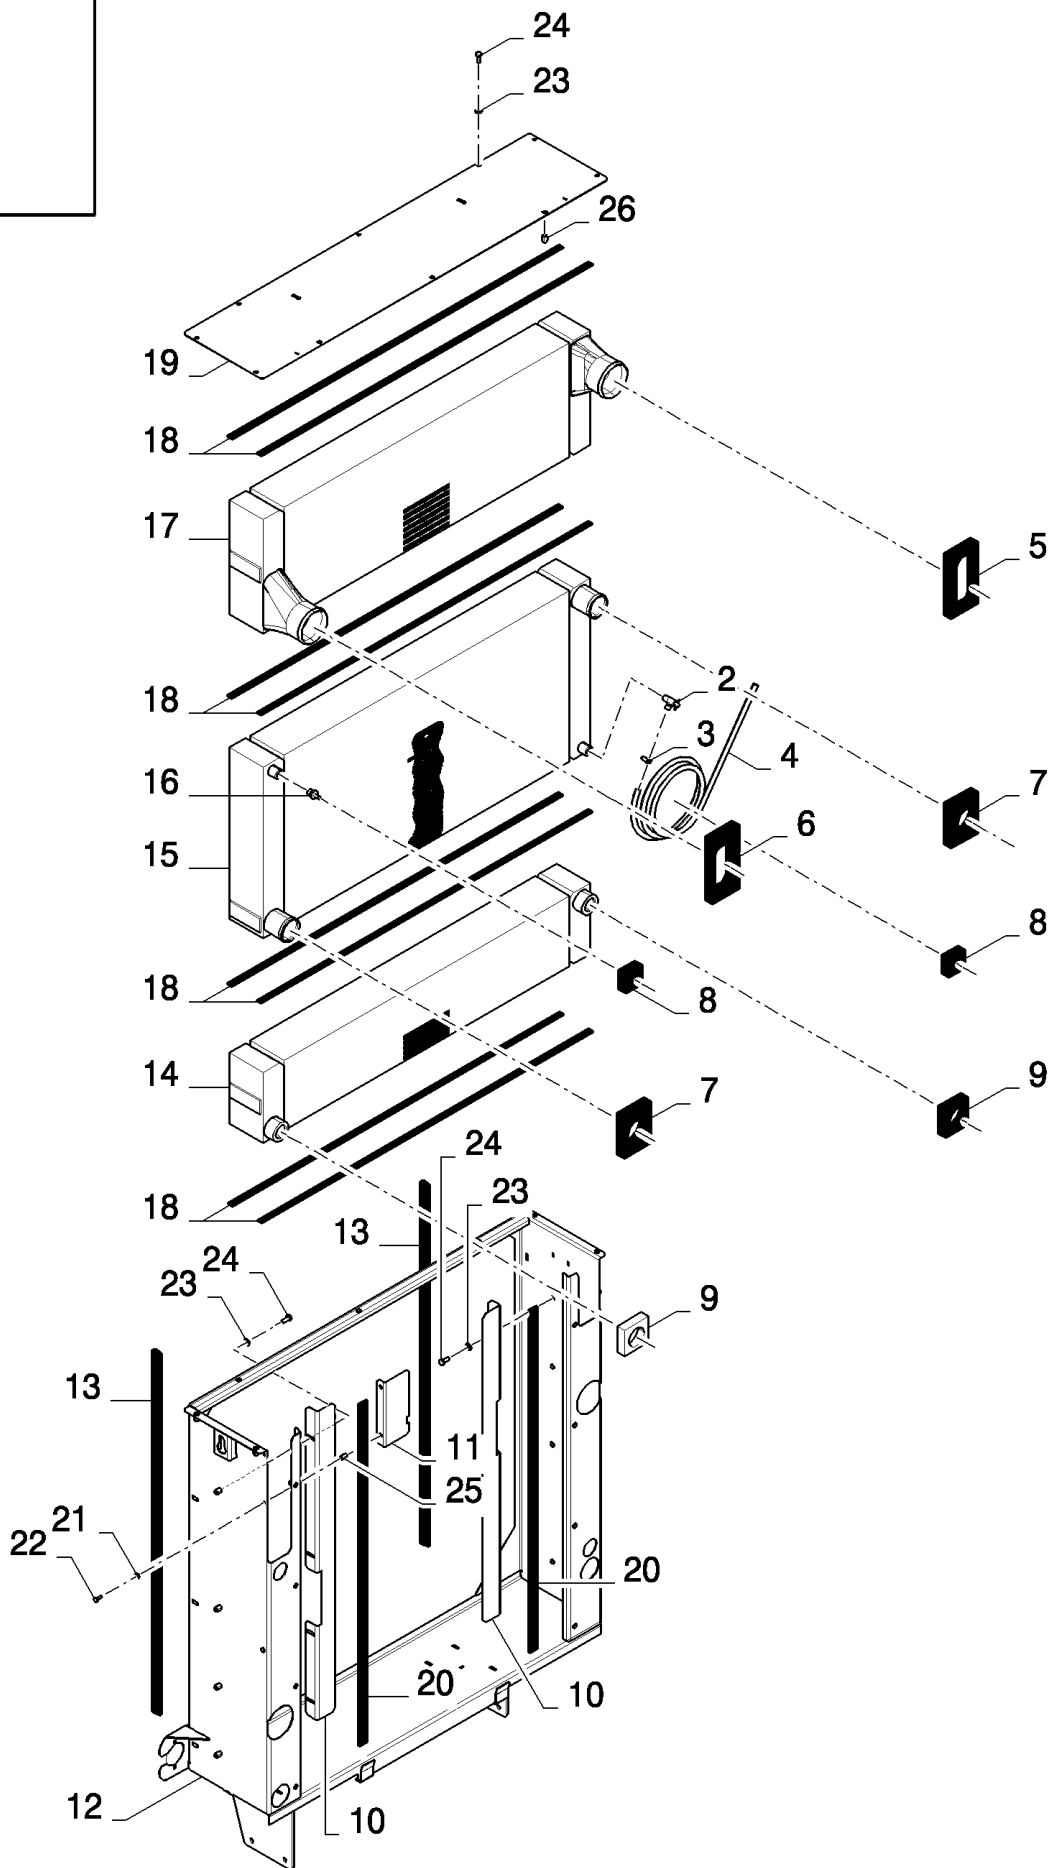

1

02.225(01) COOLERS

сылка	Номер детали	Кол-во	Описание
1	84457296	1	(2 to 26)
2	441031	1	DRAINCOCK/TAP, SUPPLY,
3	913888	1	CLAMP, HOSE,
4	400813	AR	HOSE, FLEXIBLE, L=3.5M
5	87318588	1	RUBBER,
6	87318589	1	RUBBER,
7	87318587	2	RUBBER,
8	87318590	2	RUBBER,
9	87318582	2	RUBBER,
10	87324165	2	PLATE,
11	87328773	1	PLATE,
12	87328450	1	FRAME,
13	87324720	AR	SEAL PROTECTION, L=2.08M
14	87331155	1	COOLER, OIL,
15	87328458	1	RADIATOR,
16	395779	1	CONNECTOR, HYD.,
17	87328459	1	INTERCOOLER,
18	400987	AR	SEAL, L=8.8M
19	87328461	1	PLATE,
20	401278	AR	SEAL, L=1.975M
21	322357	2	WASHER, SPRING, Belleville, M6,
22	86508568	2	BOLT, Hex, M6 x 16, 8.8,
23	322358	15	WASHER, SPRING, Belleville, M8,
24	120104	15	BOLT, Hex, M8 x 20, 8.8,
25	84983191	5	RIVET,
26	84983188	27	RIVET,