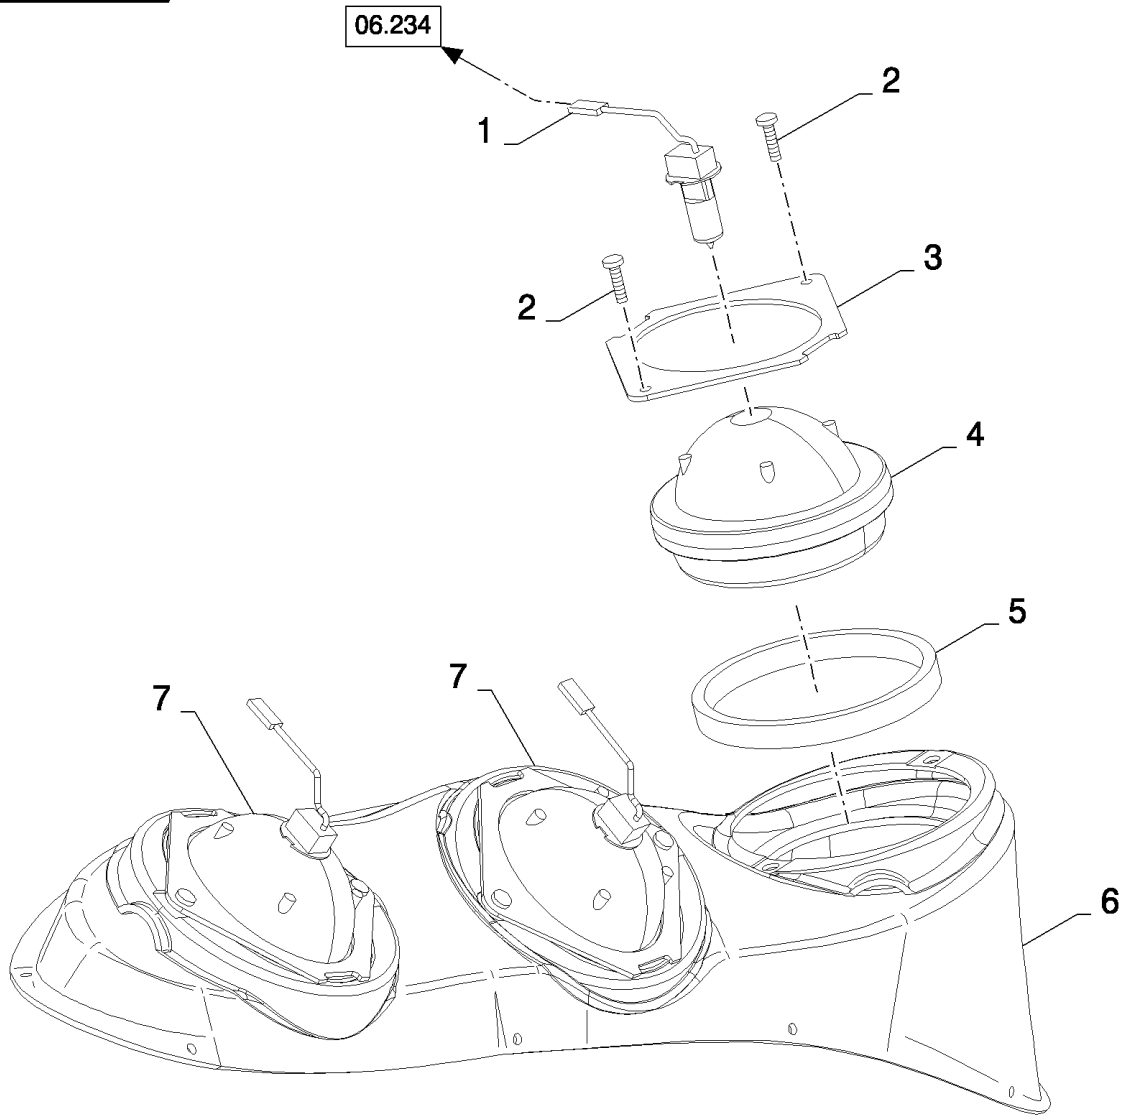

06.234

CS6090 COMBINE (9/06-) - Cab

10.242(01) CAB ROOF LIGHTS, RH - C543

сылка	Номер детали	Кол-во	Описание
1	417720	3	BULB,
2	86511042	6	SCREW, Cross Pan Hd, M4 x 16,
3	84431845	3	PLATE,
4	84320763	1	LAMP,
5	84814420	3	SEAL,
6	84320396	1	BEZEL,
7	84320764	2	LAMP,