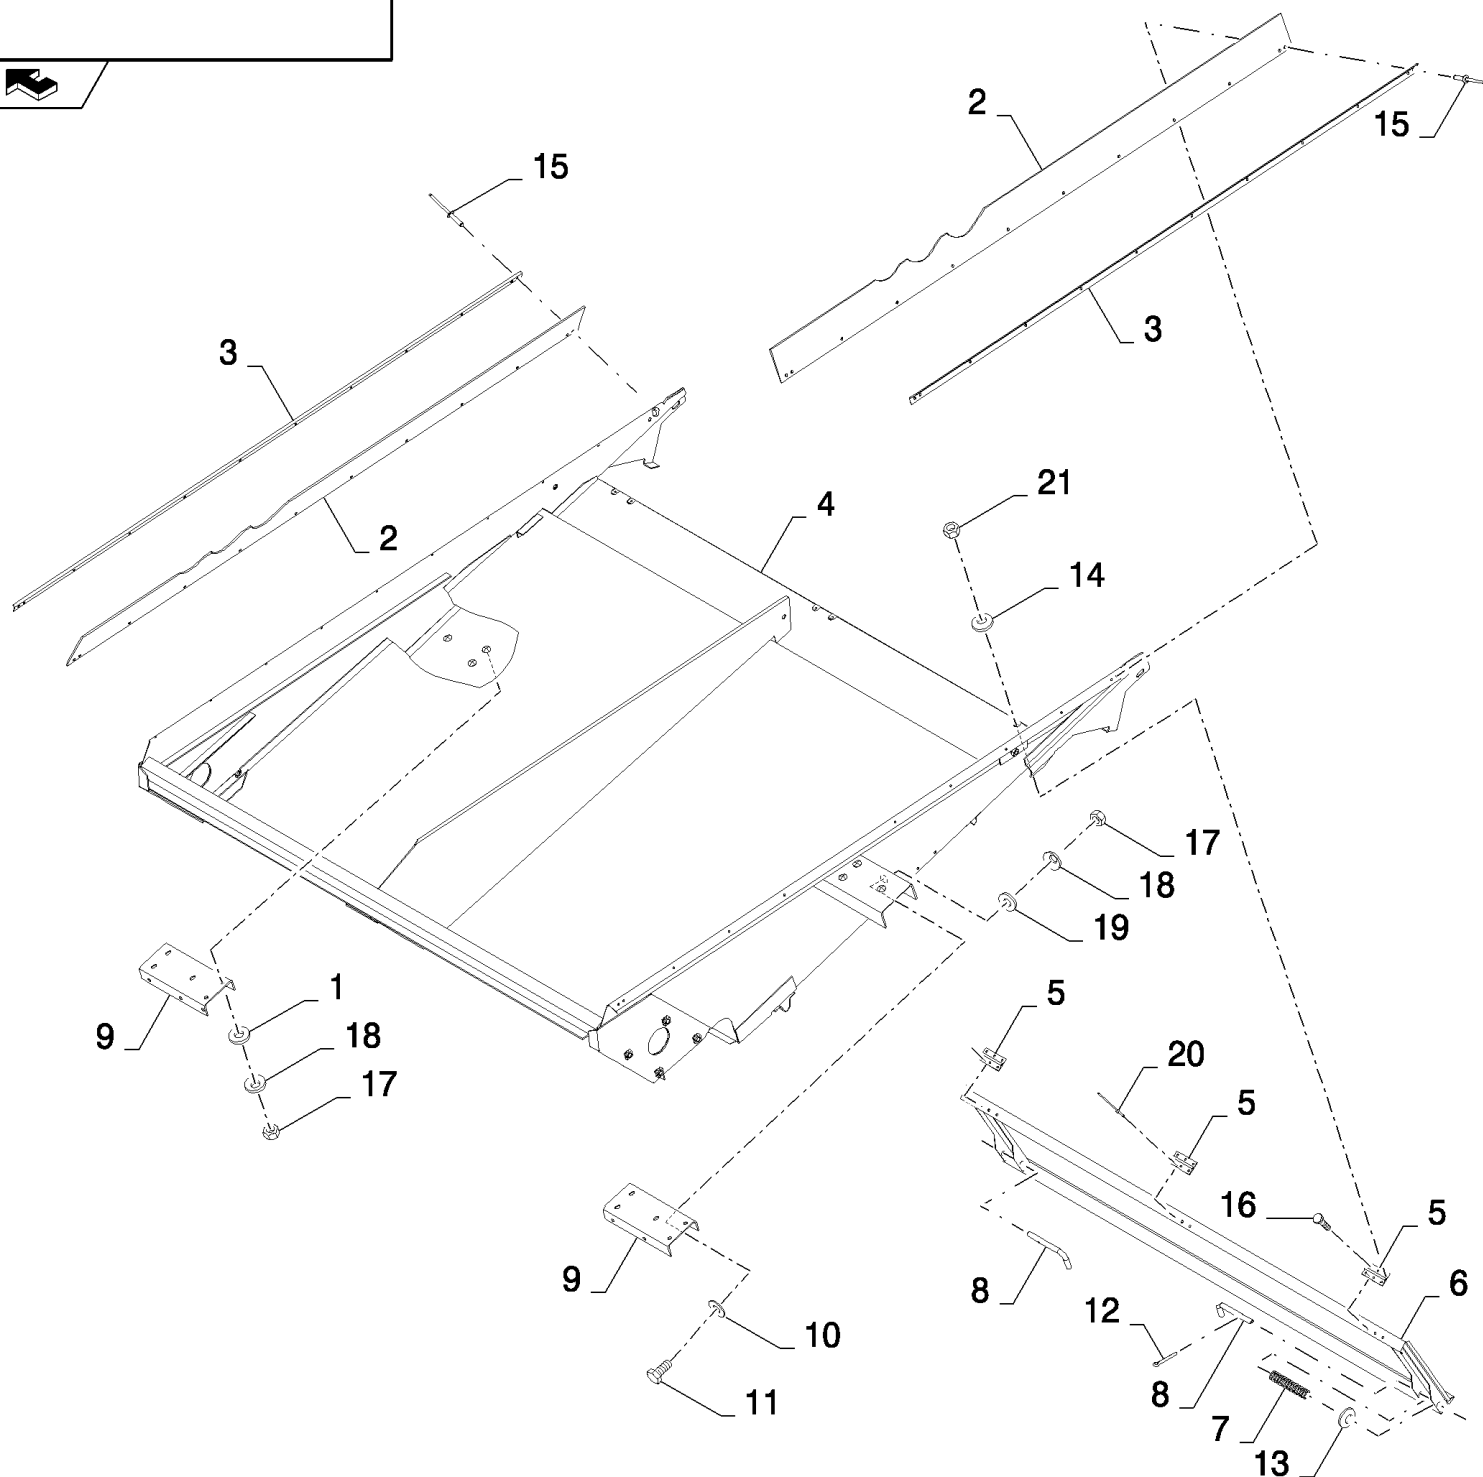

15.225(01) LOWER CLEANING SHOE, FIXED SHOE

CS6090 COMBINE (9/06-) - Cleaning

15.225(01) LOWER CLEANING SHOE, FIXED SHOE

сылка	Номер детали	Кол-во	Описание
1	394628	6	WASHER,
2	87531511	2	CANVAS,
3	84459401	2	PLATE, FIXING,
4	84462544	1	SHOE, SHAKER, , FOR CS6050, CL6060 AND CS6060 Hillside ONLY
4	84459394	1	SHOE, SHAKER, , FOR CS6070, CS6080, CS6090 ONLY
5	350083	3	HINGE,
6	84432760	1	COVER, , FOR CS6050, CL6060 AND CS6060 Hillside ONLY
6	84434351	1	COVER, , FOR CS6070, CS6080, CS6090 ONLY
7	84814911	2	SPRING,
8	394549	2	HANDLE,
9	84434757	2	SUPPORT,
10	86511315	4	WASHER, M8 x 16 x 1.6,
11	43127	4	BOLT, Hex, M8 x 25, 8.8,
12	130003	2	PIN, SPLIT (COTTER), M3.2 x 20,
13	140223	2	WASHER,
14	322356	6	WASHER, LOCK,
15	84462757	26	RIVET,
16	300806	6	BOLT, Hex, M5 x 10, 8.8, Full Thd,
17	9706690	10	NUT, M8, CI 8,
18	322358	10	WASHER, SPRING, Belleville, M8,
19	140041	4	WASHER, M8 x 28 x 3,
20	445394	9	RIVET, Pop, M4.8 x 12.7,
21	86508813	6	NUT, M5, CI 8,