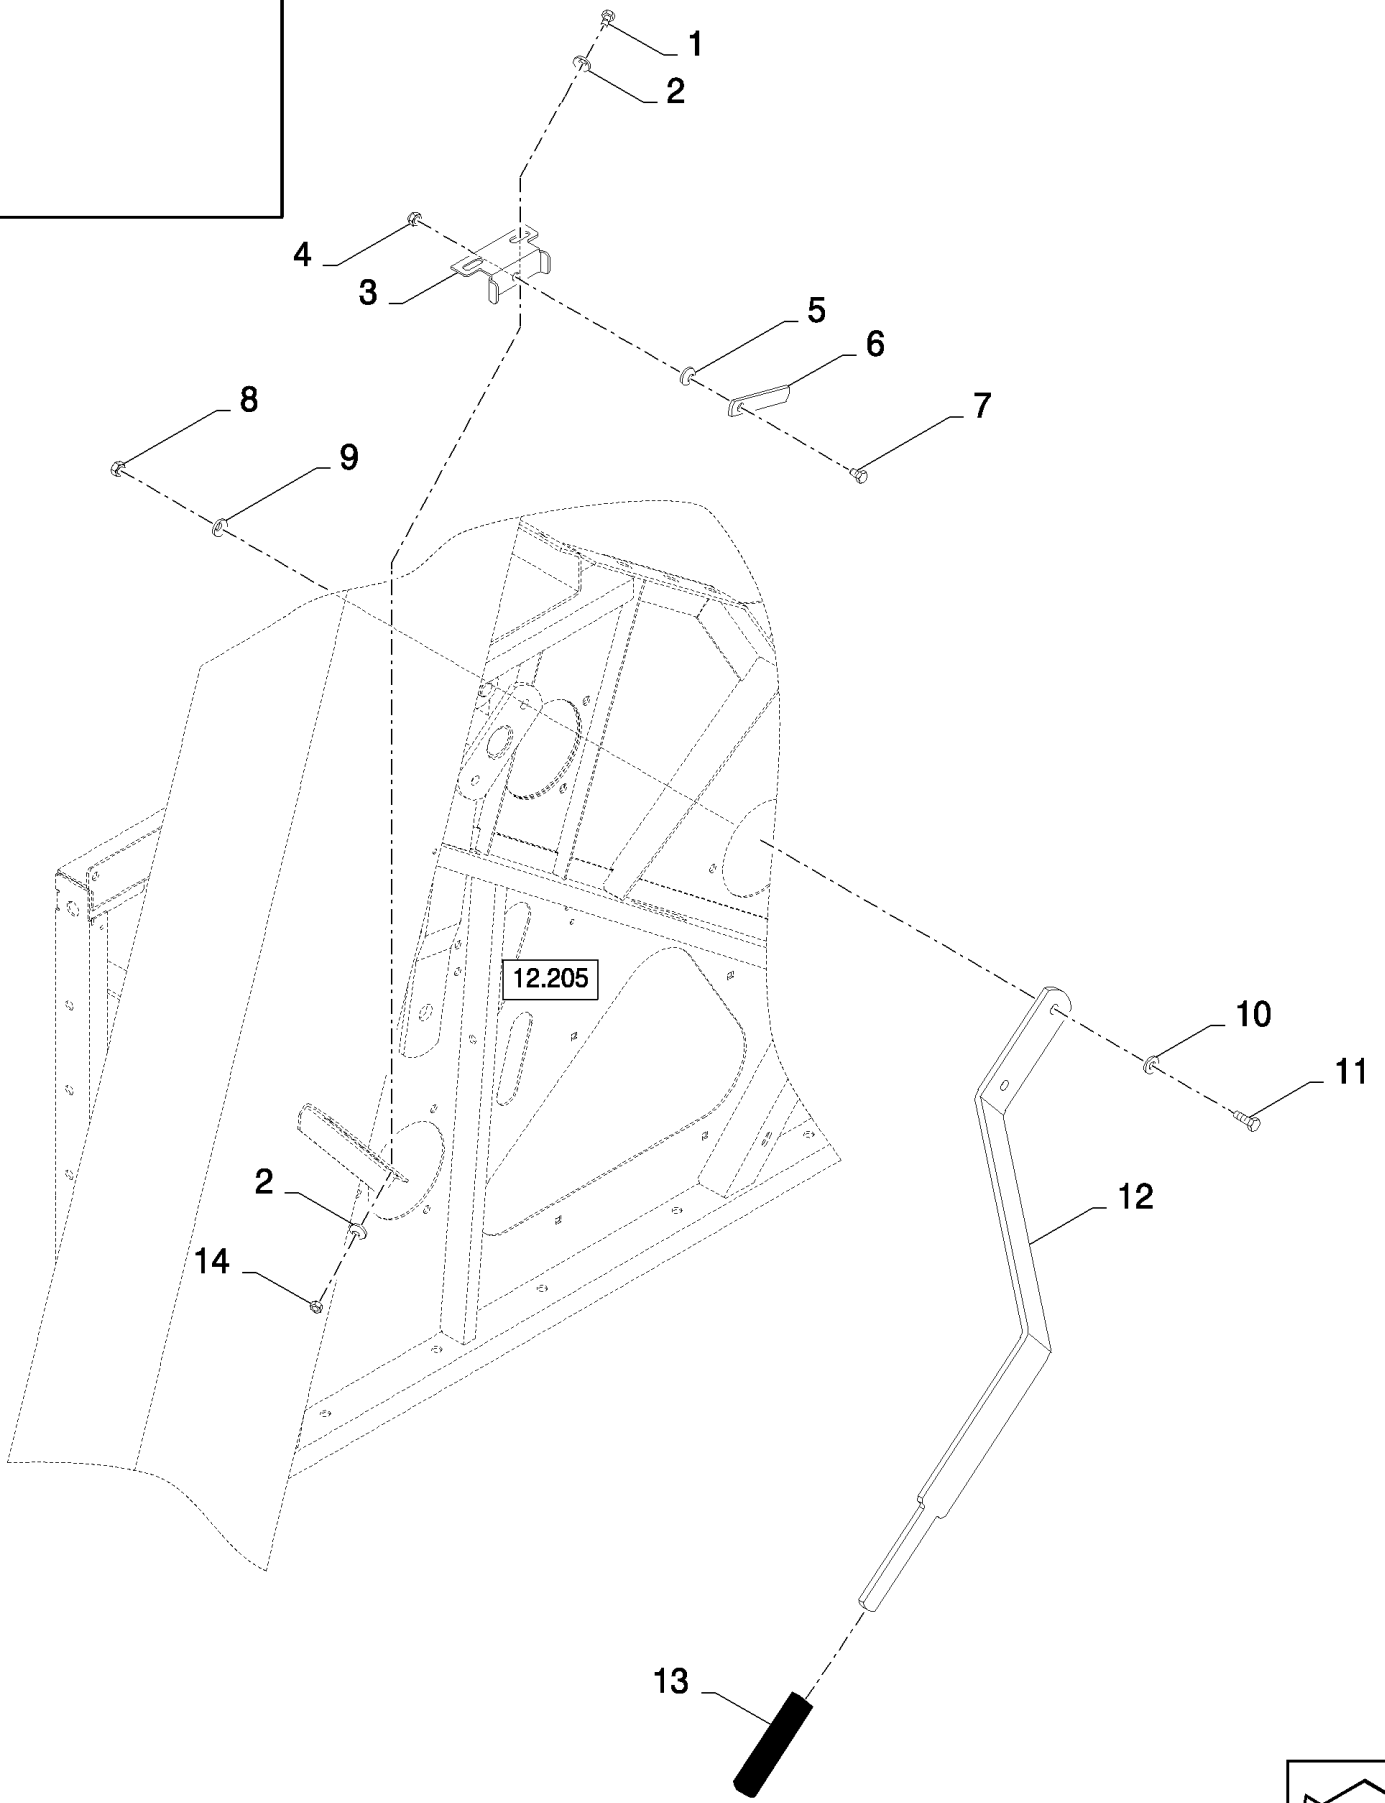

14.217(01) ROTARY SEPARATOR CONCAVE ADJUSTMENT

14.217(01) ROTARY SEPARATOR CONCAVE ADJUSTMENT

сылка	Номер детали	Кол-во	Описание
1	43138	2	BOLT, Hex, M10 x 20, 8.8, Full Thd,
2	140045	4	WASHER, SPRING, Belleville, M10,
3	84017313	1	SUPPORT,
4	100037	1	NUT, M10 x 1.5, CI 8,
5	80300368	1	WASHER,
6	84017312	1	PLATE, COVER,
7	43139	1	SCREW, M10x25
8	9706685	2	NUT, M12, CI 8,
9	140046	2	WASHER, SPRING, Belleville, M12,
10	140018	2	WASHER, M12 x 24 x 2.5,
11	86629541	2	BOLT, Hex, M12 x 40, 8.8, Full Thd,
12	84453729	1	LEVER,
13	84439164	1	HANDLE GRIP,
14	100016	2	NUT, M10, CI 8,