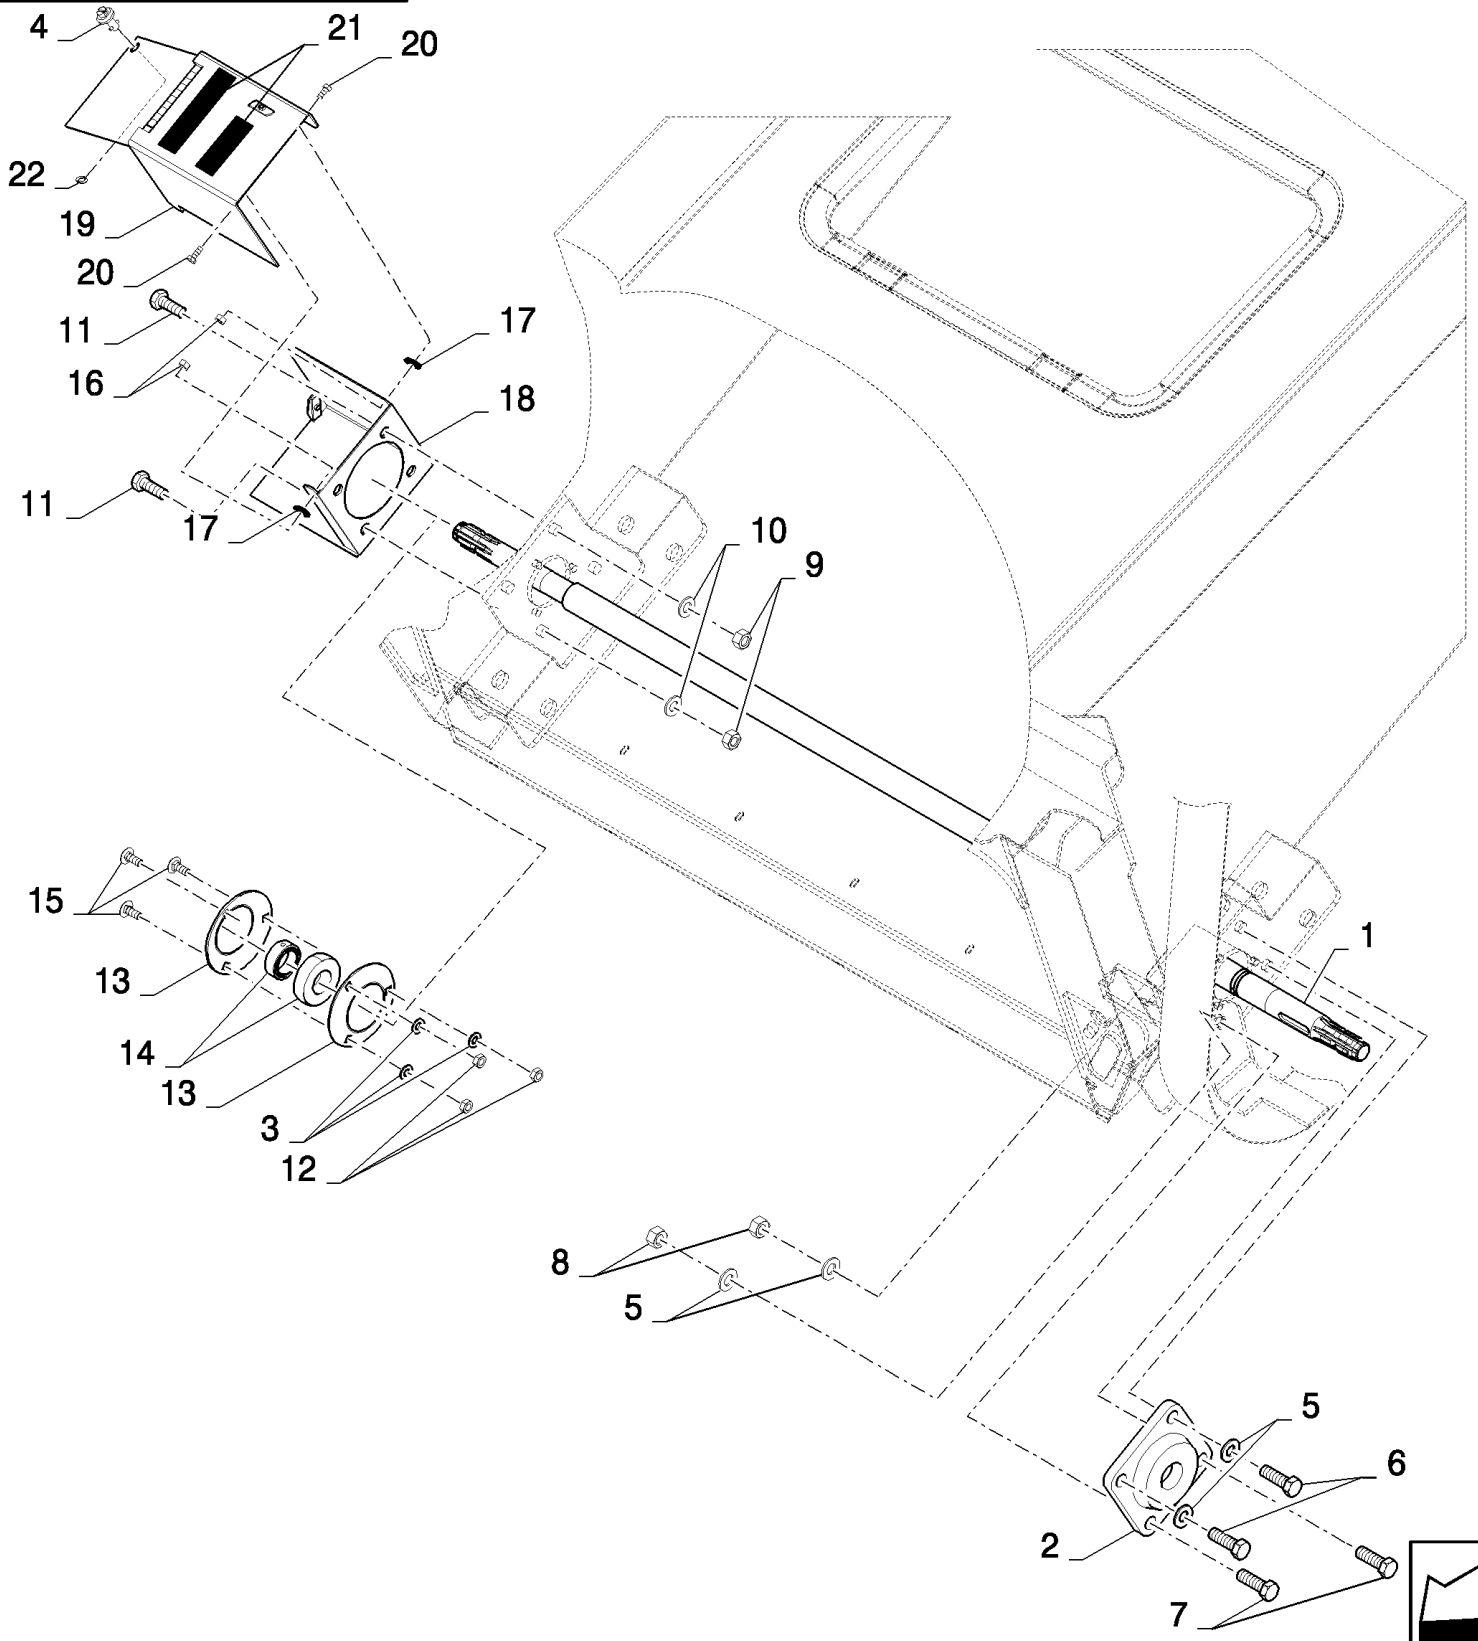

18.87338847(03) CORN DRIVE REBUILD KIT - 3HB

сылка	Номер детали	Кол-во	Описание
1	84980405	1	SHAFT,
2	89814384	1	BEARING ASSY,
3	140045	3	WASHER, SPRING, Belleville, M10,
4	89514603	1	LOCK,
5	140048	4	WASHER, SPRING, Belleville, M16,
6	120090	2	BOLT, Hex, M16 x 50, 8.8,
7	120091	2	BOLT, Hex, M16 x 60, 8.8,
8	100020	2	NUT, M16, CI 8,
9	9706685	4	NUT, M12, CI 8,
10	140046	4	WASHER, SPRING, Belleville, M12,
11	9706687	4	BOLT, Hex, M12 x 30, 8.8,
12	100016	3	NUT, M10, CI 8,
13	36403	2	FLANGE,
14	322360	1	BEARING, BALL,
15	338949	3	BOLT, CARRIAGE, Short NK, M10 x 25, CI8.8, Full Thd,
16	412152	2	NUT, LOCK, M6 x 1, CI 8.8,
17	140015	6	WASHER, 6MM
18	84981803	1	SHIELD,
19	84981804	1	SHIELD,
20	120100	2	BOLT, Hex, M6 x 20, 8.8,
21	401502	1	STRIP, ANTI-SKID, 0.25m
22	9514605	1	RING, LOCKING,
	84014117	1	DECAL,
	400972	0.05	grease
	86503661	0.05	grease