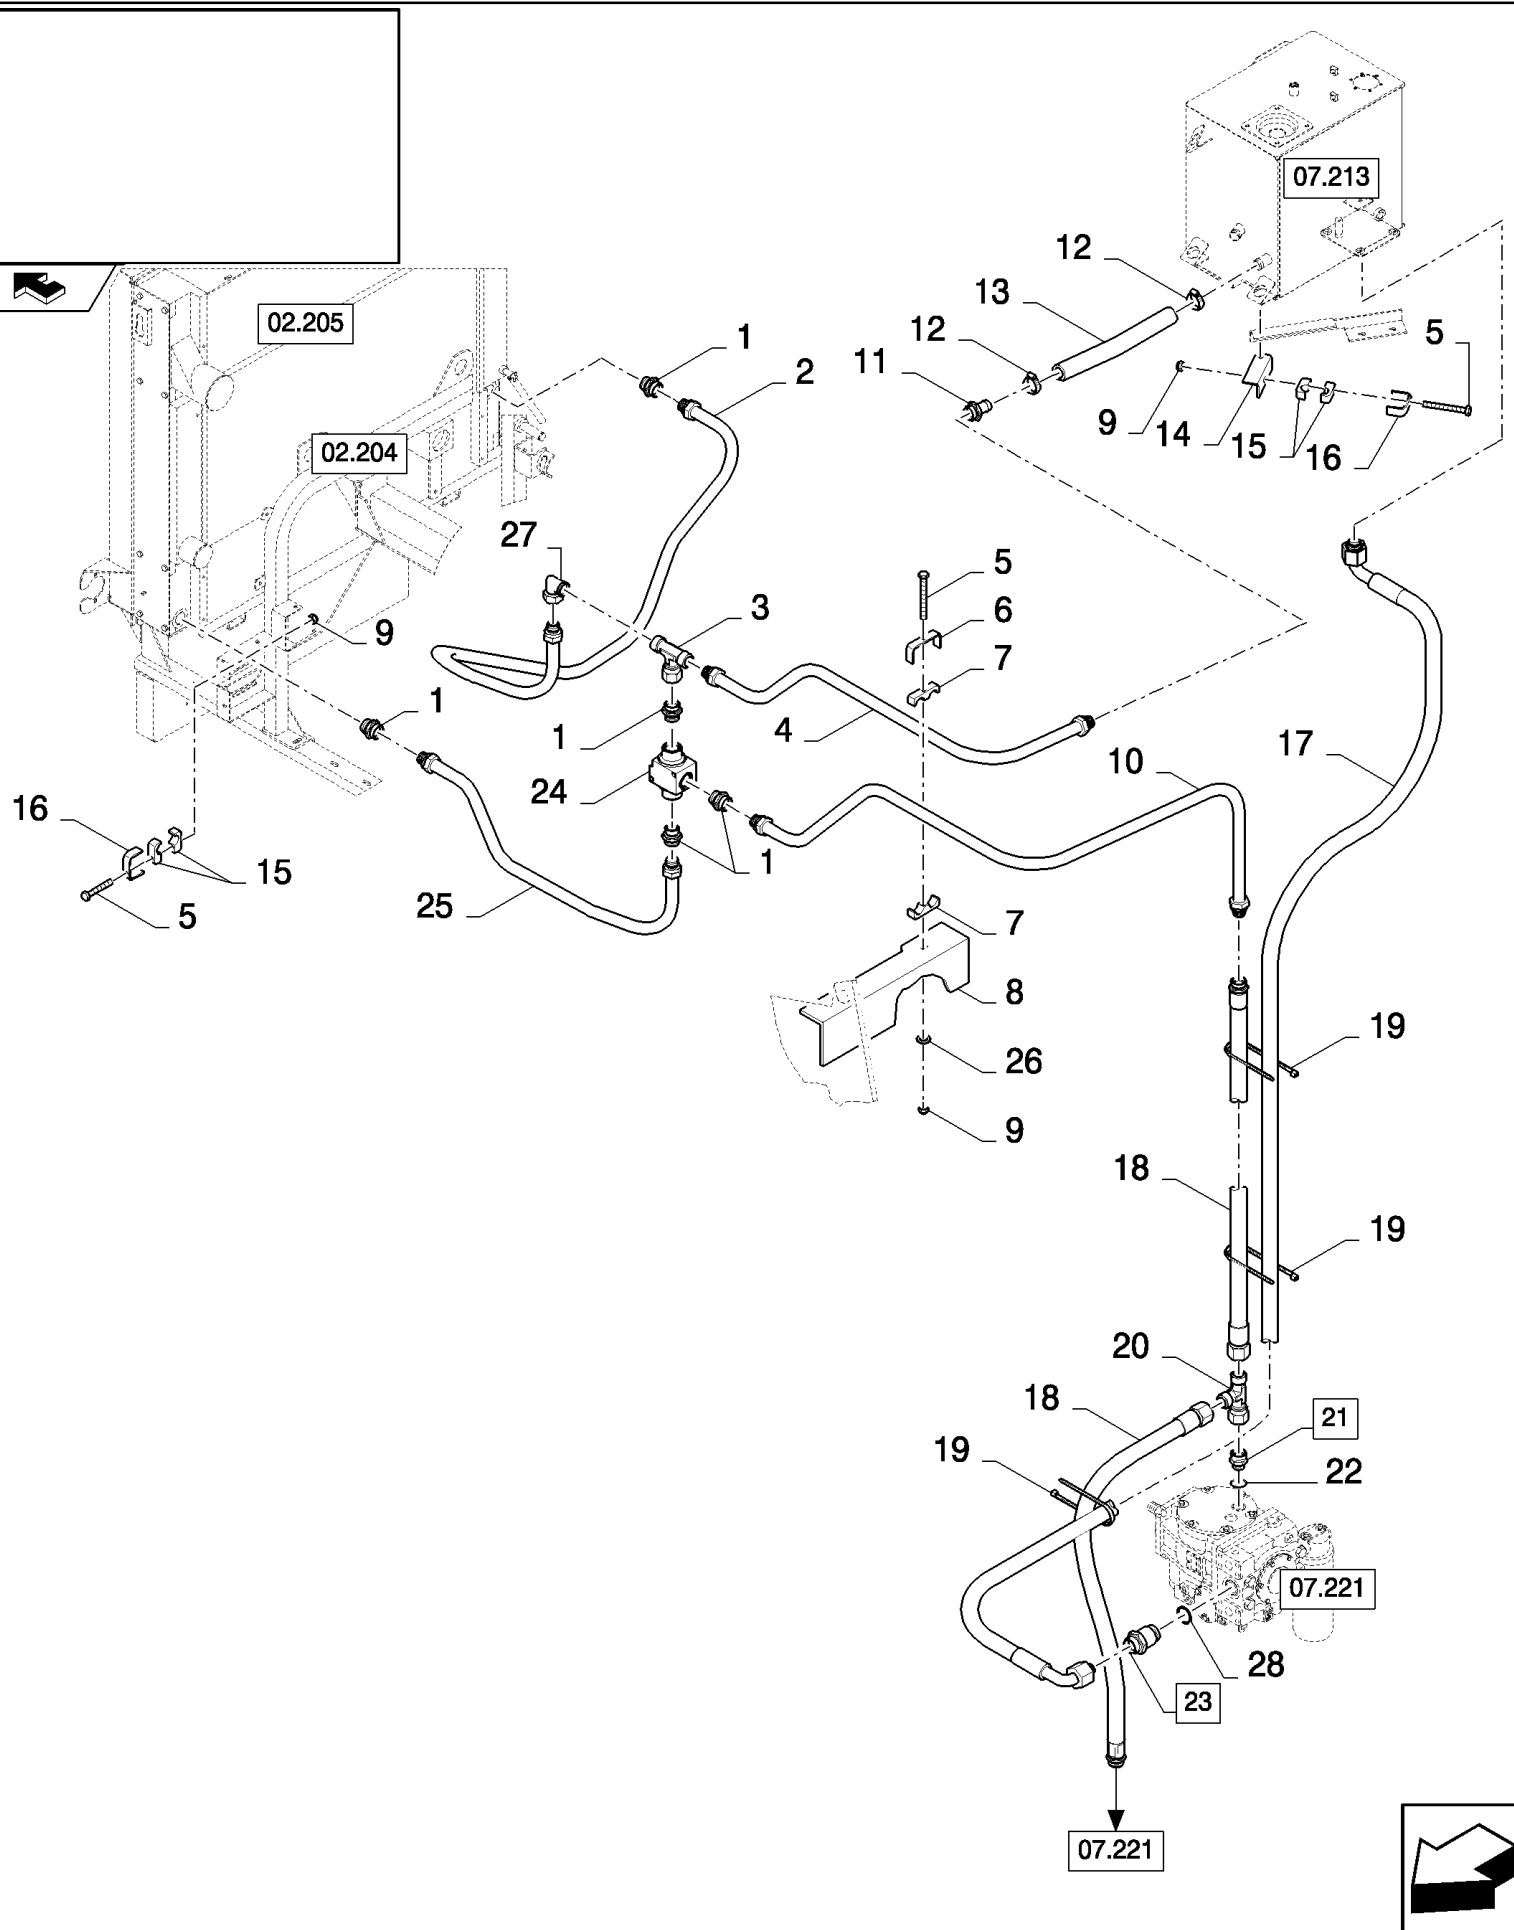

CS6090 COMBINE (9/06-) - Hydraulic System

07.220(01) HYDROSTATIC LINES, FOR 130CC - 100CC

сылка	Номер детали	Кол-во	Описание
1	84074173	5	CONNECTOR, HYD.,
2	87370669	1	TUBE, HYD,
3	84041626	1	CONNECTION, 3 WAY,
4	87356325	1	TUBE, HYD,
5	86508569	4	BOLT, Hex, M6 x 70, 8.8, M6x70
6	743320	1	SUPPORT,
7	457547	2	CLAMP,
8	87358195	1	SUPPORT,
9	353308	4	NUT, LOCK, M6 x 1, CI 8,
10	87356327	1	TUBE, HYD,
11	457544	1	CONNECTOR, HYD.,
12	382527	2	CLAMP, HOSE,
13	87357933	1	HOSE,
14	87358153	1	BRACKET,
15	457546	6	CLAMP,
16	743318	3	SUPPORT,
17	84320648	1	HOSE, FLEXIBLE,
18	9511017	2	HOSE,
19	396718	3	STRAP,
20	9507672	1	CONNECTION, 3 WAY,
21	9818287	1	CONNECTOR, HYD., (22)
22	167266	1	O-RING, 12-1, 90 Duro, .924 ID x .116" Thk,
23	9811842	1	CONNECTOR, HYD., (28)
24	84074158	1	THERMOSTAT,
25	87370667	1	TUBE, HYD,
26	86588450	1	WASHER, M6,
27	457573	1	ELBOW,
28	570186	1	O-RING, 20-1, 90 Duro, 1.475" ID x .116" Thk,