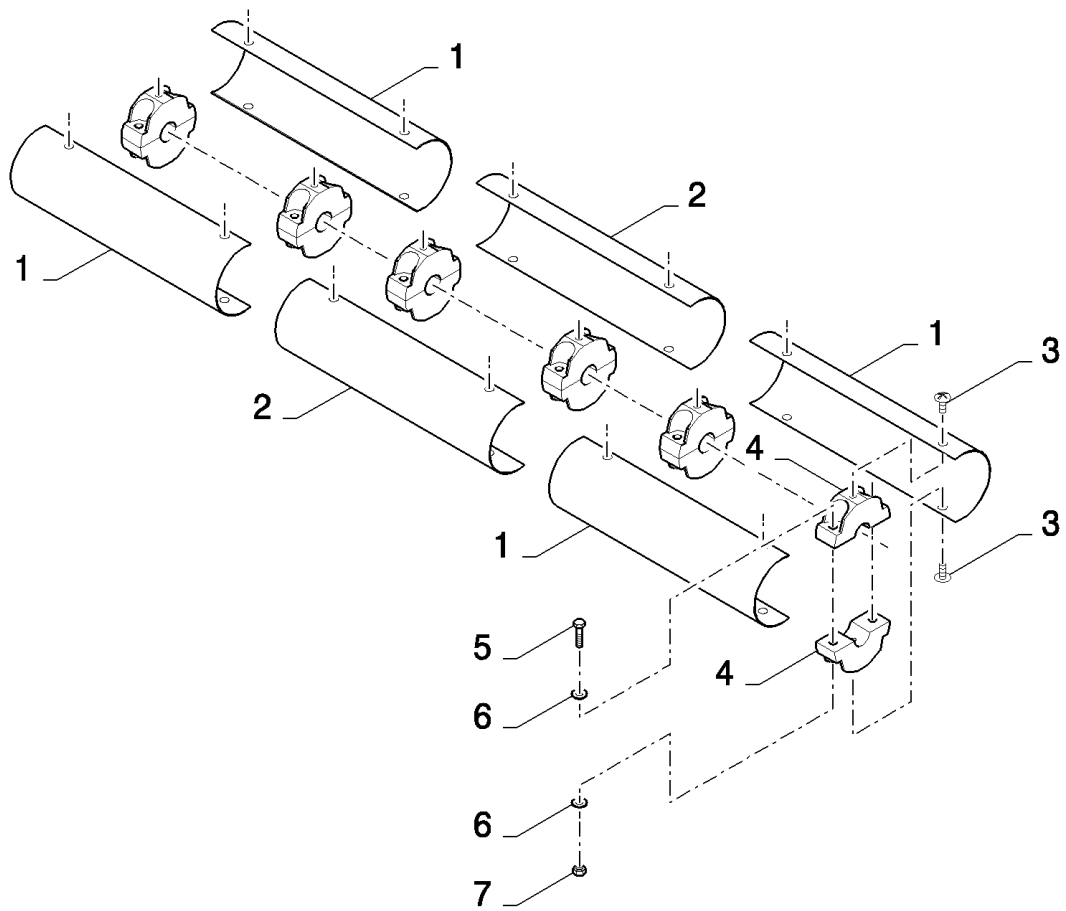

сылка	Номер детали	Кол-во	Описание
1	412579	2	BOLT, Hex, M10 x 230, 8.8, M10x230
2	9832748	6	WASHER, 11MM
3	9500474	2	PAD, RUBBER,
4	84334391	2	TUBE,
5	354085	2	SPRING,
6	412141	2	NUT, LOCK, M10 x 1.5, CI 8,
7	84005018	1	PLUG,
8	100038	2	NUT, LOCK, M12 x 1.75, CI 8,
9	140046	2	WASHER, SPRING, Belleville, M12,
10	9500475	2	BUSHING,
11	120044	2	BOLT, CARRIAGE, Short NK, M12 x 30, CI8.8, Full Thd,
12	84039236	1	SUPPORT, RH
13	84039235	1	SUPPORT, LH
14	412466	4	SCREW, Hex Soc Flat Hd, M10 x 35, 8.8, M10x40
15	140045	4	WASHER, SPRING, Belleville, M10,
16	100016	4	NUT, M10, CI 8,
17	370002	2	RING, SNAP, M25, Ext,
18	140229	10	WASHER, 26MM
19	9514667	2	BEARING ASSY,
20	84814929	2	NIPPLE, LUBE,
21	84071544	1	ROLLER, CONVEYOR,
	84334829	2	DECAL,
	86503661	0.01	GREASE
	400972	0.01	GREASE
	9504635	0.01	Loctite