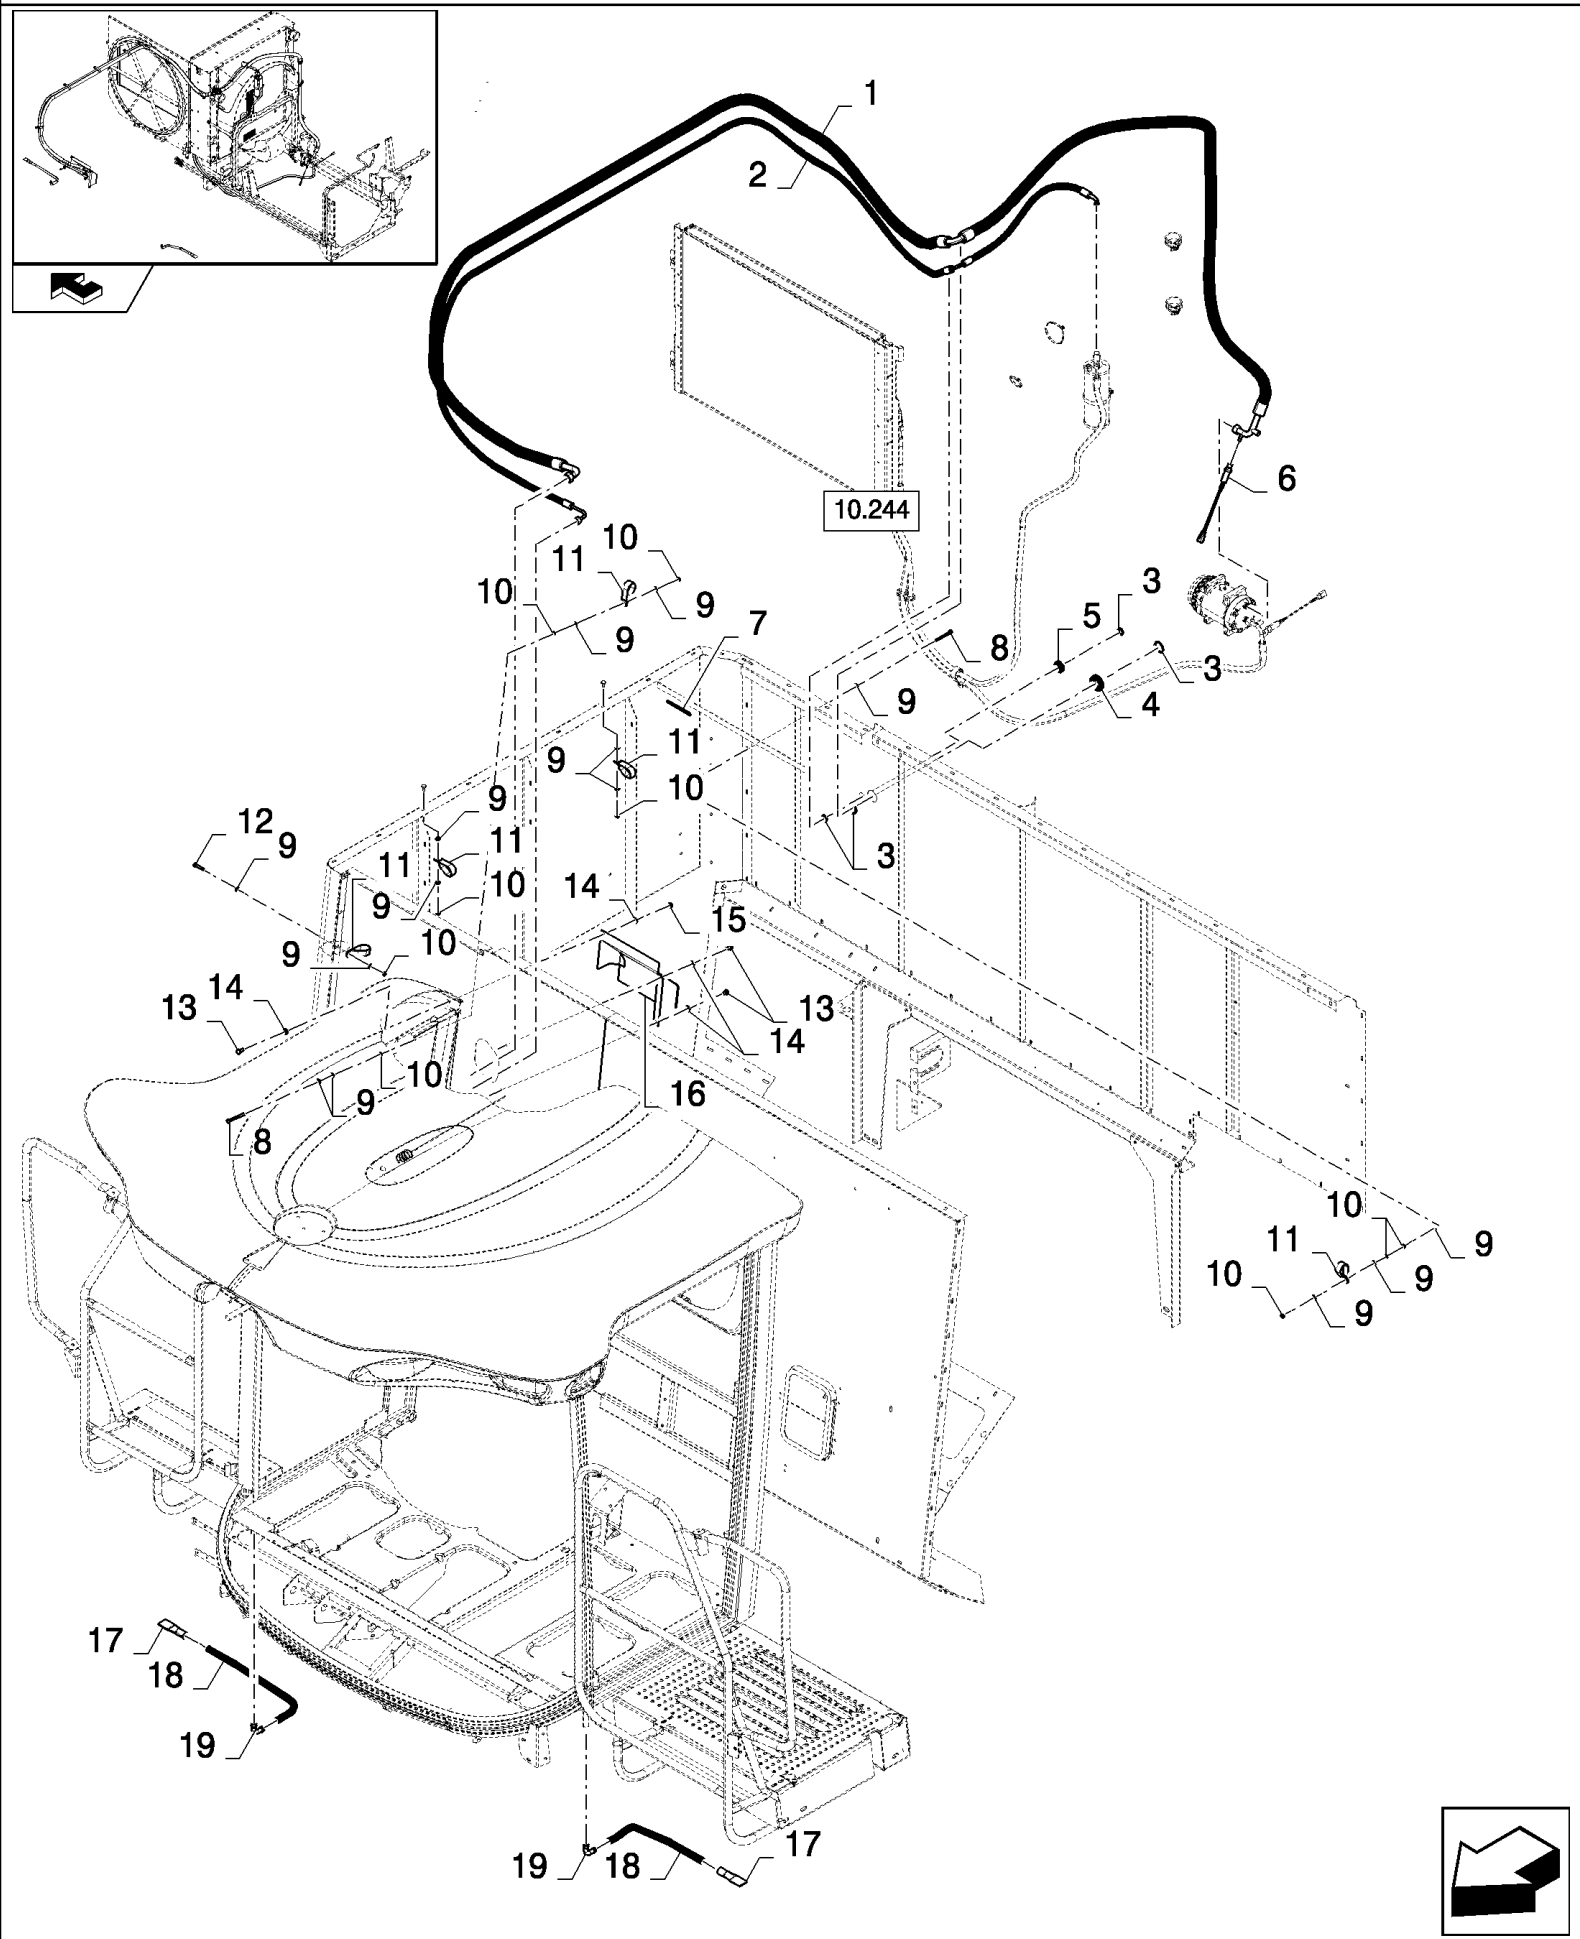

10.243(01) AIR CONDITIONER UNIT : MOUNTING GROUP

10.243(01) AIR CONDITIONER UNIT : MOUNTING GROUP

сылка	Номер детали	Кол-во	Описание
1	87374577	1	HOSE, FLEXIBLE,
2	84320641	1	HOSE, FLEXIBLE,
3	86566989	4	STRAP, CABLE,
4	129959	1	GROMMET,
5	84011186	1	RING, RUBBER,
6	87366044	1	SWITCH, PRESSURE,
7	401270	AR	L=0.1M
8	86508569	3	BOLT, Hex, M6 x 70, 8.8,
9	322357	22	WASHER, SPRING, Belleville, M6,
10	9706755	14	NUT, M6, CI 8,
11	9513271	8	CLAMP,
12	43118	1	BOLT, Hex, M6 x 40, 8.8,
13	120103	3	BOLT, Hex, M8 x 16, 8.8,
14	322358	4	WASHER, SPRING, Belleville, M8,
15	9706690	1	NUT, M8, CI 8,
16	84439794	1	PLATE, COVER,
17	635136	2	VALVE, CHECK,
18	84814601	AR	DUCT, L=1.1M
19	9513786	2	ELBOW,