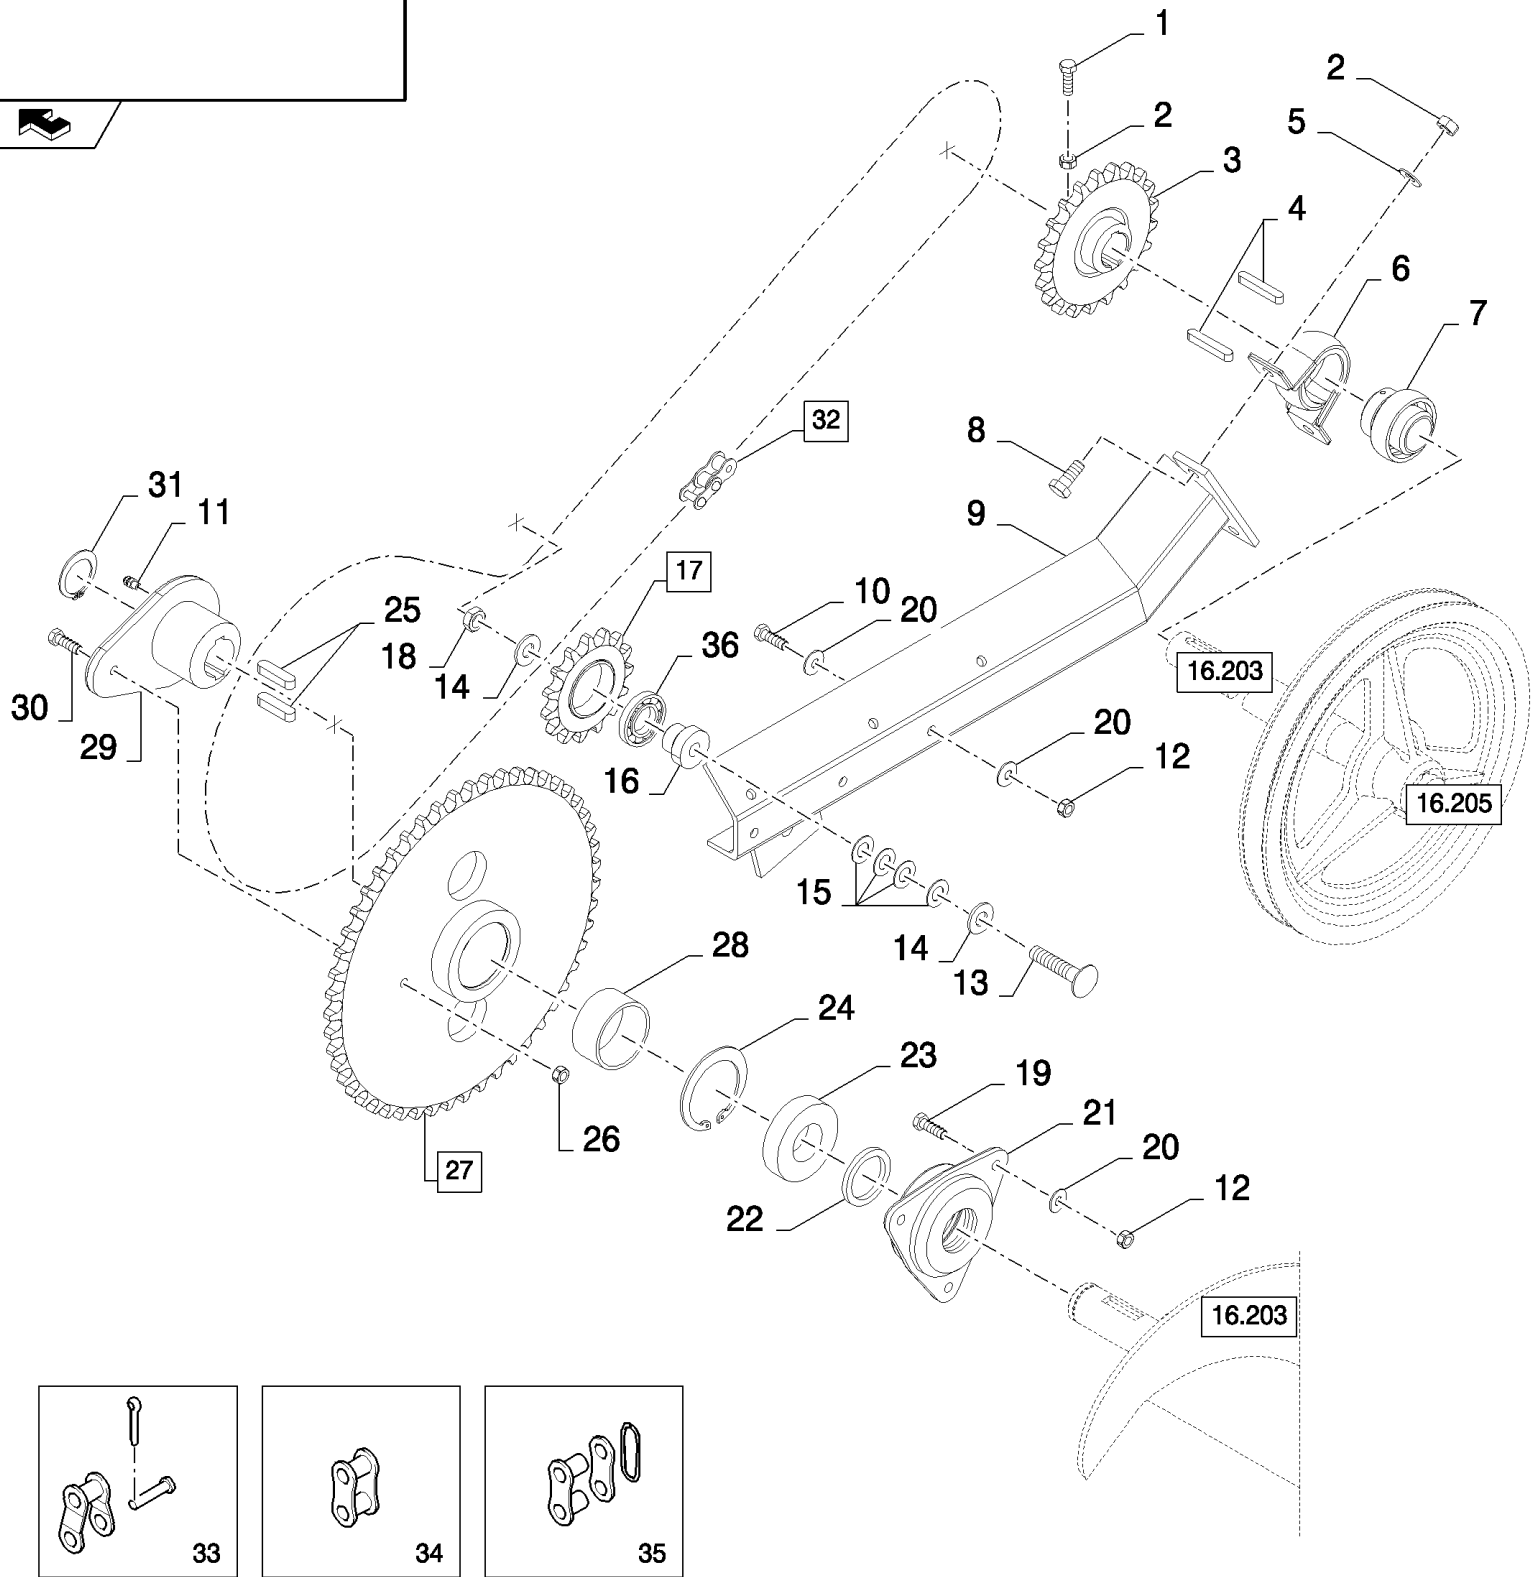

16.210(01) UNLOADING AUGER

CS6090 COMBINE (9/06-) - Unloading

16.210(01) UNLOADING AUGER

сылка	Номер детали	Кол-во	Описание
1	43138	1	BOLT, Hex, M10 x 20, 8.8, Full Thd,
2	100016	3	NUT, M10, CI 8,
3	84981078	1	SPROCKET, DRIVEN,
4	170010	2	KEY,
5	140045	2	WASHER, SPRING, Belleville, M10,
6	80399605	1	HOUSING,
7	84069440	1	BEARING, BALL,
8	43139	2	SCREW, M10x25
9	84980406	1	SUPPORT,
10	120104	3	BOLT, Hex, M8 x 20, 8.8,
11	321204	1	NIPPLE, LUBE, M6 x 1, 16mm lg,
12	9706690	6	NUT, M8, CI 8,
13	412097	1	BOLT, CARRIAGE, Short NK, M12 x 60, CI8.8,
14	378245	2	WASHER, M12,
15	140175	4	WASHER, 13MM
16	84071951	1	BUSHING,
17	84980926	1	SPROCKET, (36)
18	412126	1	NUT, LOCK, M12 x 1.75, CI 8,
19	43127	3	BOLT, Hex, M8 x 25, 8.8,
20	322358	9	WASHER, SPRING, Belleville, M8,
21	84980468	1	HOUSING, BEARING,
22	220011	1	SEAL,
23	84438926	1	BEARING, BALL,
24	370018	1	RING, SNAP,
25	354775	2	KEY,
26	412250	6	NUT, LOCK, M8 x 1.25, CI 8,
27	84981079	1	SPROCKET, DRIVEN, (28)
28	9819016	1	SLEEVE,
29	84980558	1	HUB,
30	43129	6	BOLT, Hex, M8 x 40, 8.8,
31	370004	1	RING, SNAP, M35, Ext,
32	84981073	1	CHAIN, (33 to 35)
33	86595275	1	LINK, OFFSET,
34	86595251	113	LINK, CHAIN,
35	165590	1	LINK, CONNECTING,
36	34439	1	BEARING, BALL,