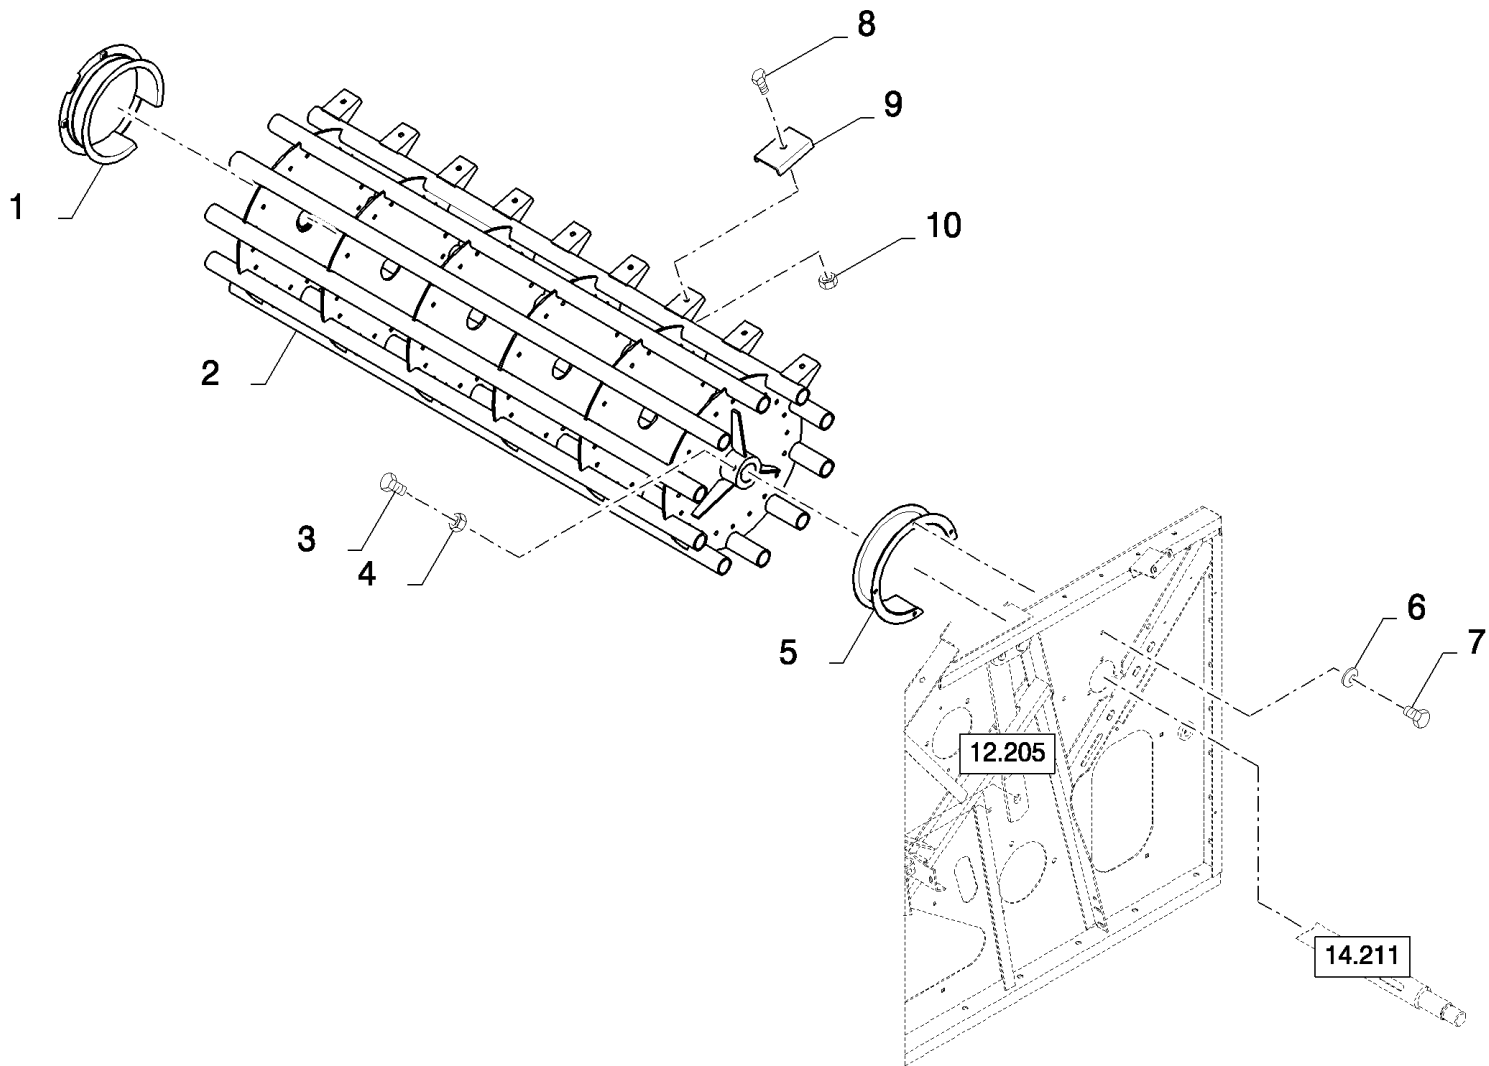

14.206(01) ROTARY SEPARATOR AND WEAR PLATES

CS6090 COMBINE (9/06-) - Threshing

14.206(01) ROTARY SEPARATOR AND WEAR PLATES

сылка	Номер детали	Кол-во	Описание
1	9515746	1	PROTECTING COVER,
2	84435277	1	BEATER,
3	9706704	2	BOLT, Hex, M10 x 35, 8.8, Full Thd,
4	320648	2	NUT, M10, CI 8, M10
5	84073709	1	PROTECTING COVER,
6	322358	7	WASHER, SPRING, Belleville, M8,
7	120104	7	BOLT, Hex, M8 x 20, 8.8,
8	120041	85	BOLT, CARRIAGE, Short NK, M10 x 20, CI8.8, Full Thd,
9	9510423	85	PLATE, SKID,
10	100037	85	NUT, M10 x 1.5, CI 8,