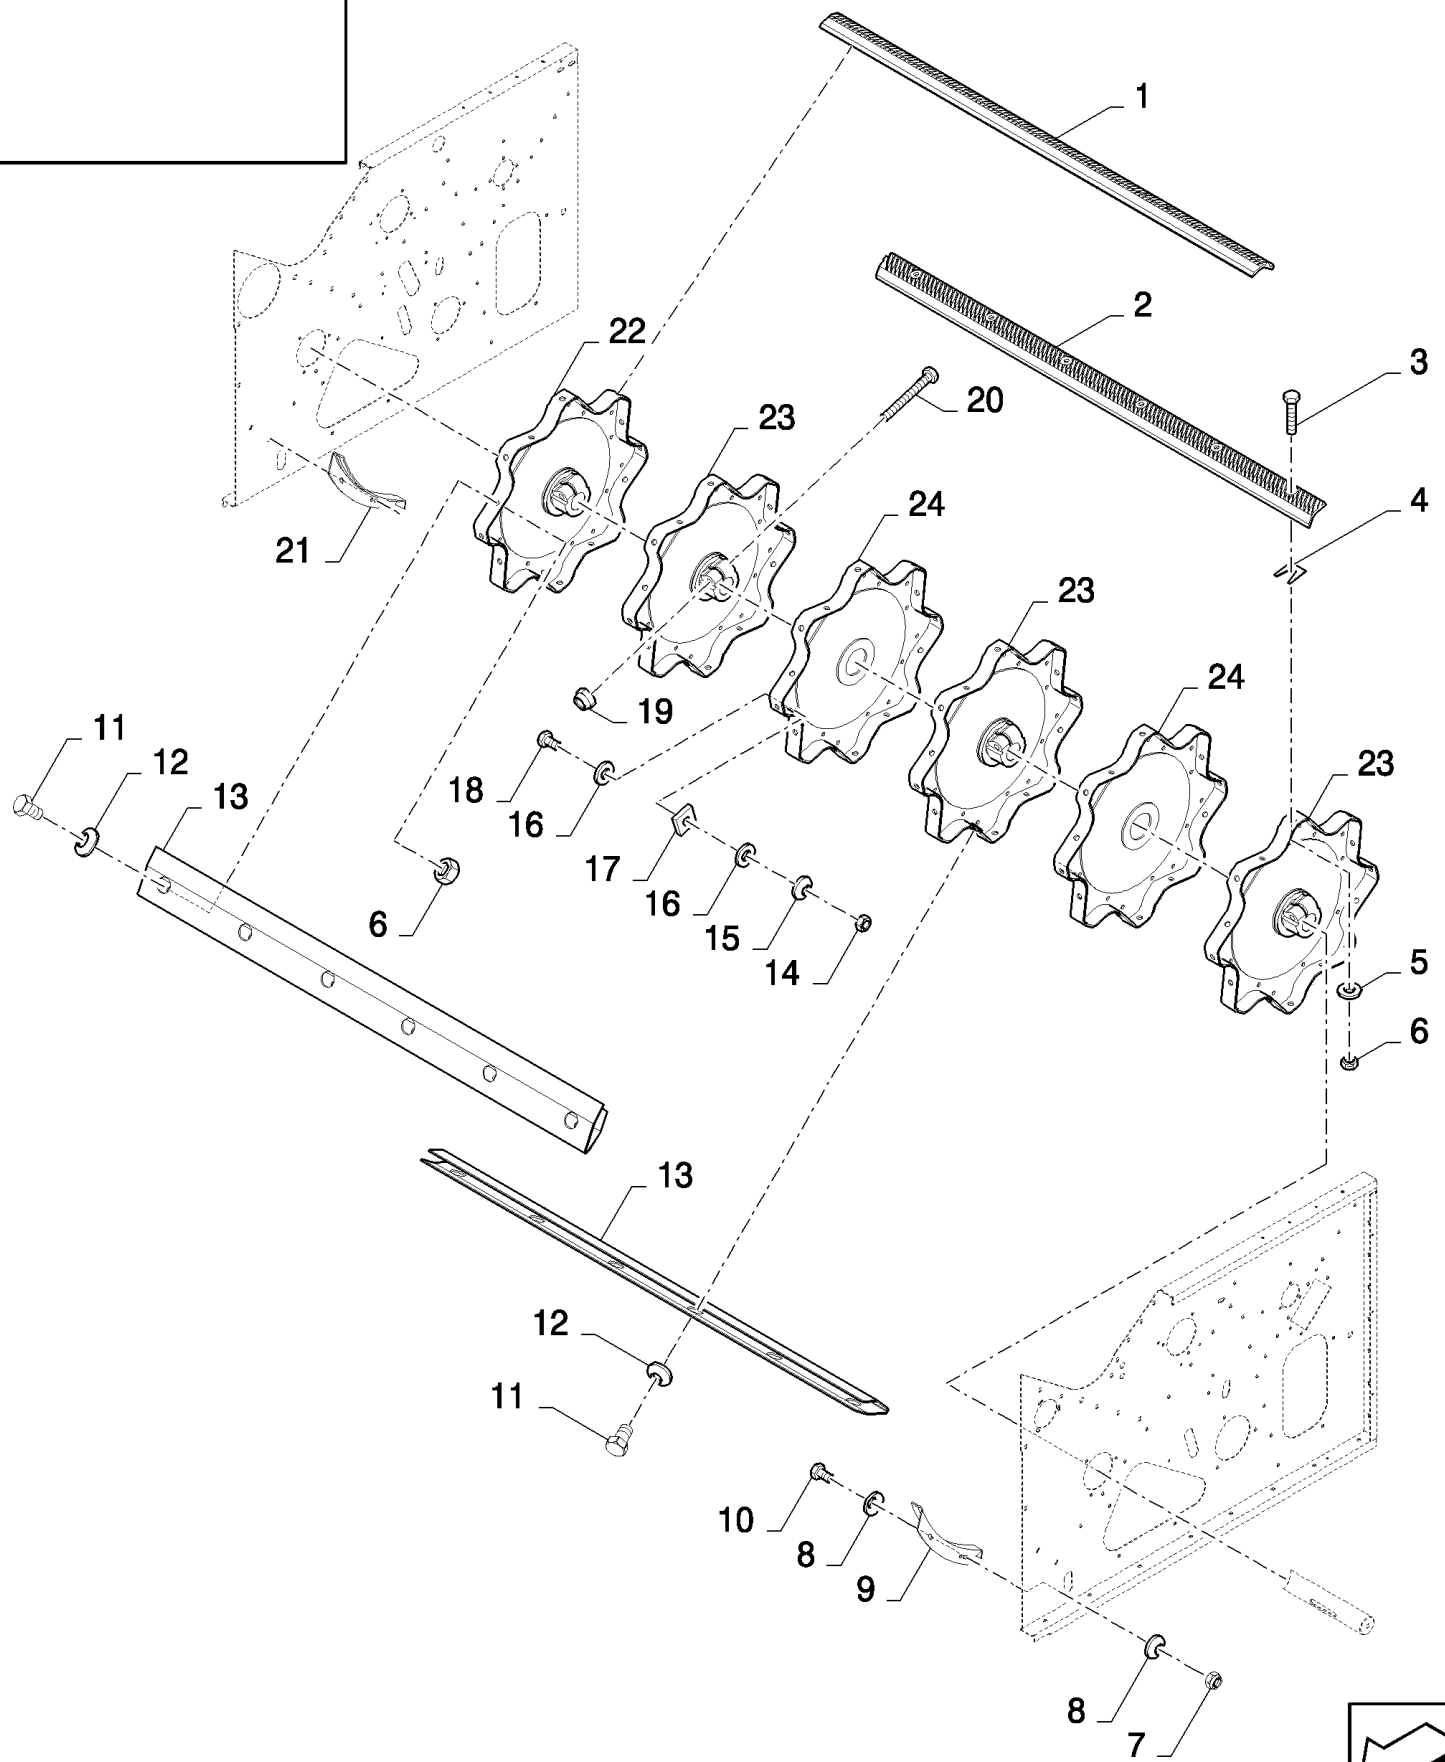

18.84085937(01) CORN THRESHING REBUILD KIT - FROM RICE VERSION

18.84085937(01) CORN THRESHING REBUILD KIT - FROM RICE VERSION

сылка	Номер детали	Кол-во	Описание
	84085937		DIA KIT, HARVESTER,
1	84438637	2	RASP BAR SET, LH
2	84438638	2	RASP BAR SET, RH
3	385376	48	SCREW, M12x30
4	80481491	24	PLATE, ADJUSTING,
5	394630	48	WASHER,
6	9706685	74	NUT, M12, CI 8,
7	353308	4	NUT, LOCK, M6 x 1, CI 8,
8	322357	8	WASHER, SPRING, Belleville, M6,
9	333222	1	ANGLE BAR,
10	120100	4	BOLT, Hex, M6 x 20, 8.8,
11	300388	48	BOLT, Hex, M12 x 25, 8.8,
12	140046	48	WASHER, SPRING, Belleville, M12,
13	84440498	8	COVER,
14	9706690	6	NUT, M8, CI 8,
15	322358	6	WASHER, SPRING, Belleville, M8,
16	140041	12	WASHER, M8 x 28 x 3,
17	351518	6	PLATE, ADJUSTING,
18	43128	6	BOLT, Hex, M8 x 30, 8.8,
19	86000441	4	NUT, LOCK, M16 x 2, CI 8,
20	350616	4	BOLT, Hex, M16 x 90, 8.8,
21	335307	1	ANGLE BAR,
22	84440736	1	DISC,
23	84440731	3	DISC,
24	394487	2	DISC,
	86503661	0.04	GREASE