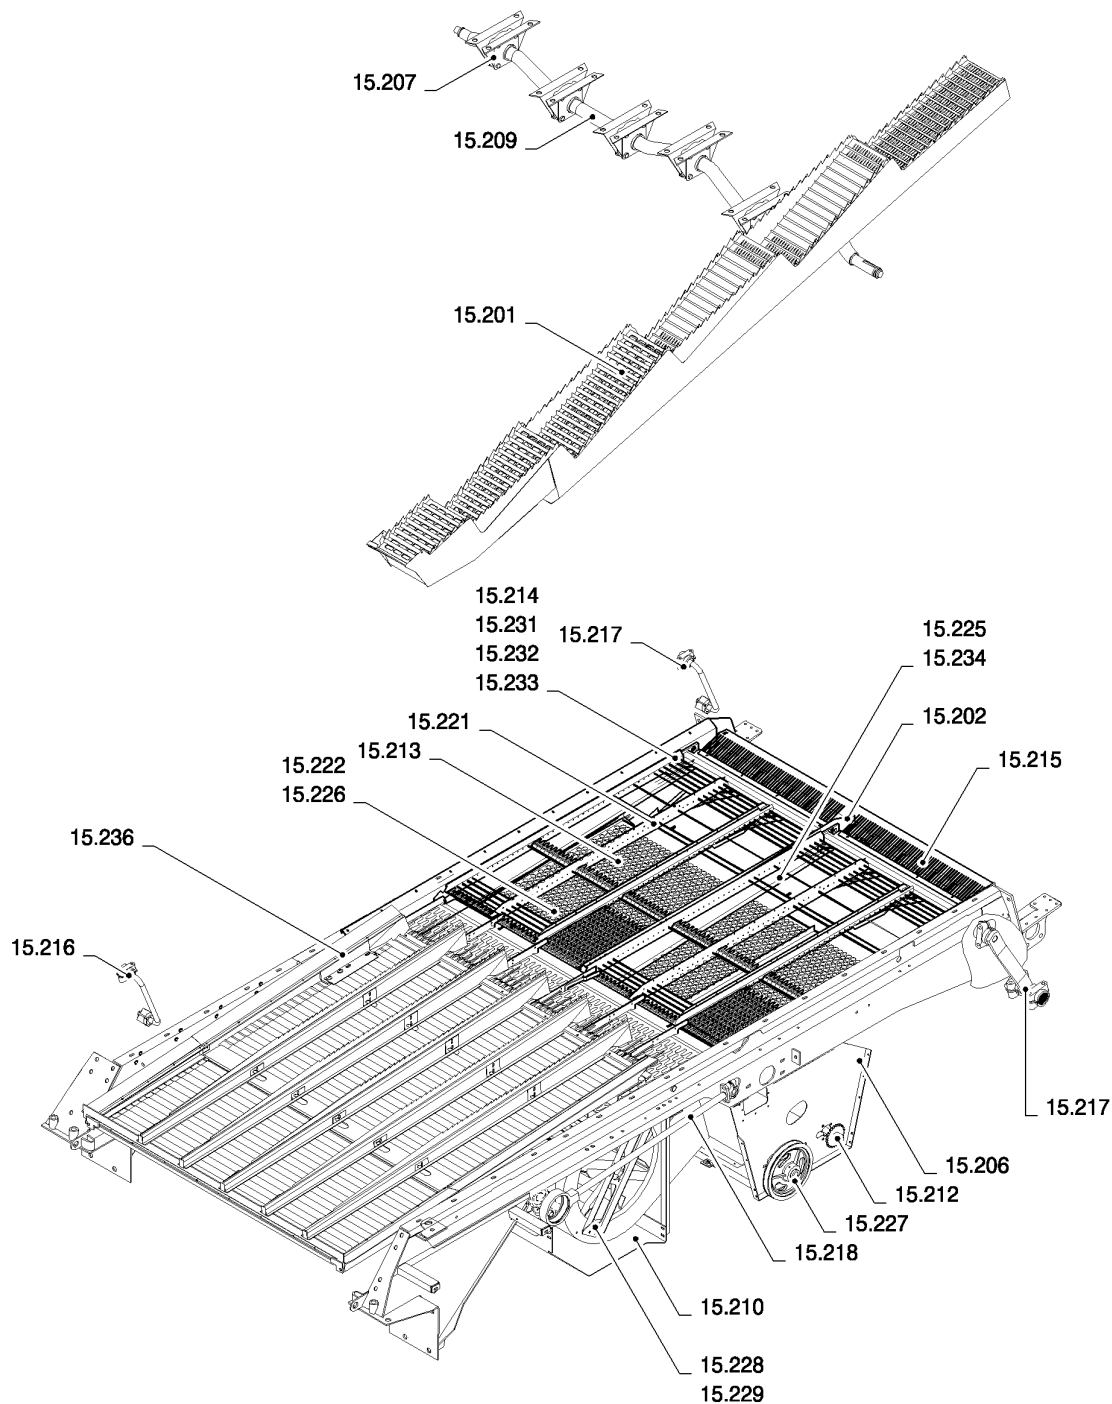

CLEANING
PULITURA

NETTOYAGE
REINIGUNG

LIMPIEZA
LIMPEZA

RENSNING
REINIGING

SEC. 15