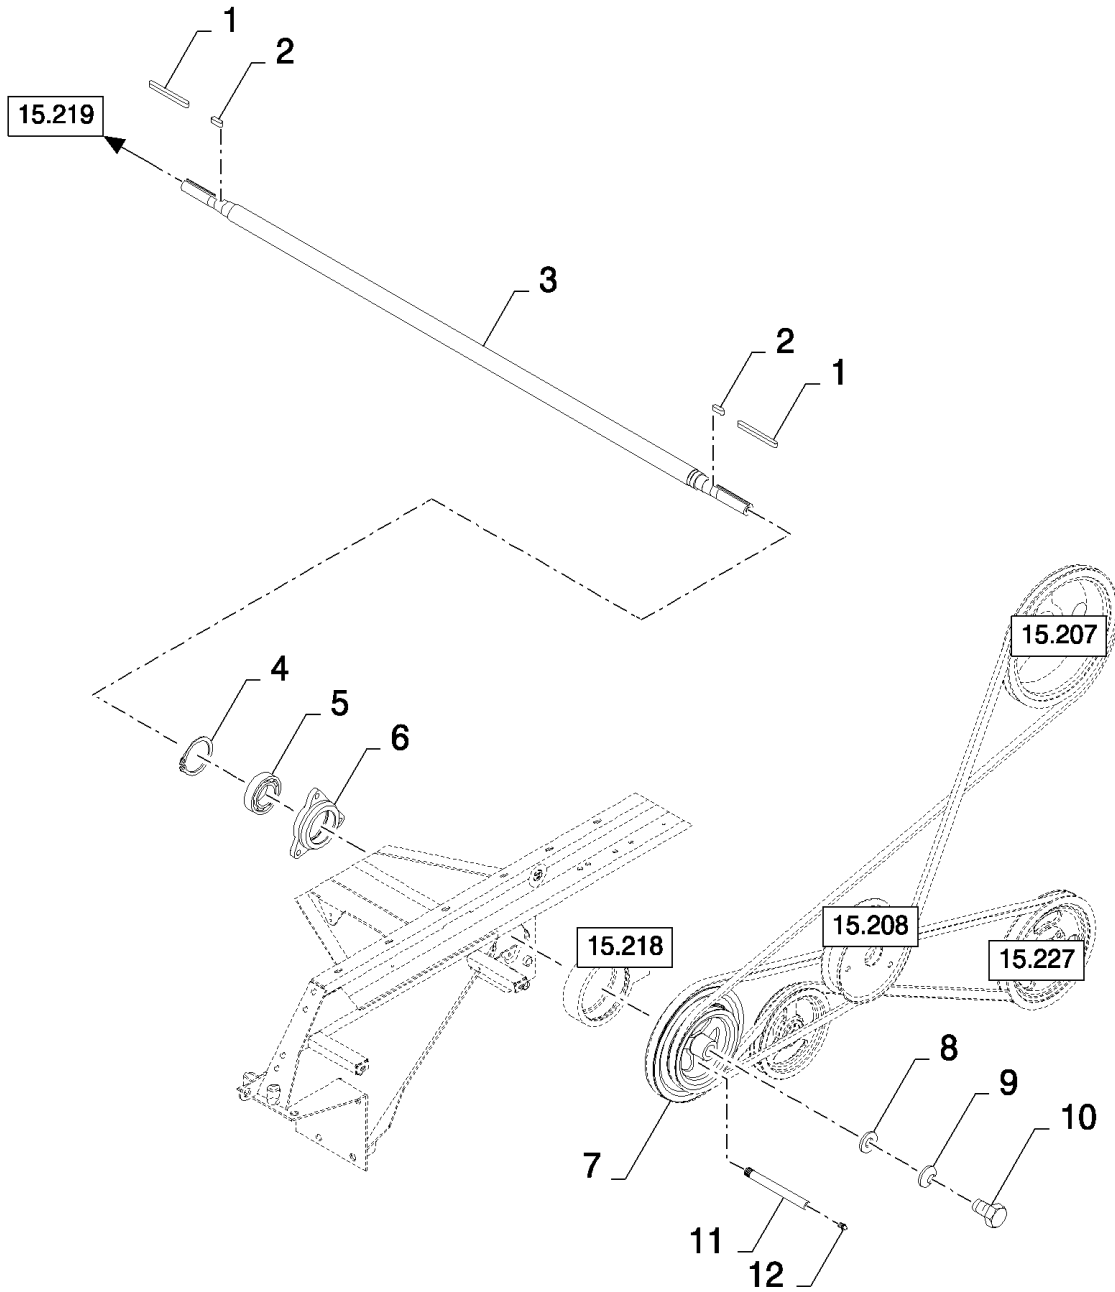

15.220(01) SHAKER SHOE DRIVE

CS6090 COMBINE (9/06-) - Cleaning

15.220(01) SHAKER SHOE DRIVE

сылка	Номер детали	Кол-во	Описание
1	170035	2	KEY,
2	170030	2	KEY, M8 x 7 x 32, Par,
3	84077978	1	SHAFT,
4	300633	1	RING, SNAP, M80, Int,
5	320557	1	BEARING ASSY,
6	80387566	1	HOUSING,
7	87382302	1	PULLEY,
8	80395606	1	WASHER, 12MM
9	140046	1	WASHER, SPRING, Belleville, M12,
10	300388	1	BOLT, Hex, M12 x 25, 8.8,
11	9818440	1	EXTENSION,
12	321204	1	NIPPLE, LUBE, M6 x 1, 16mm lg,