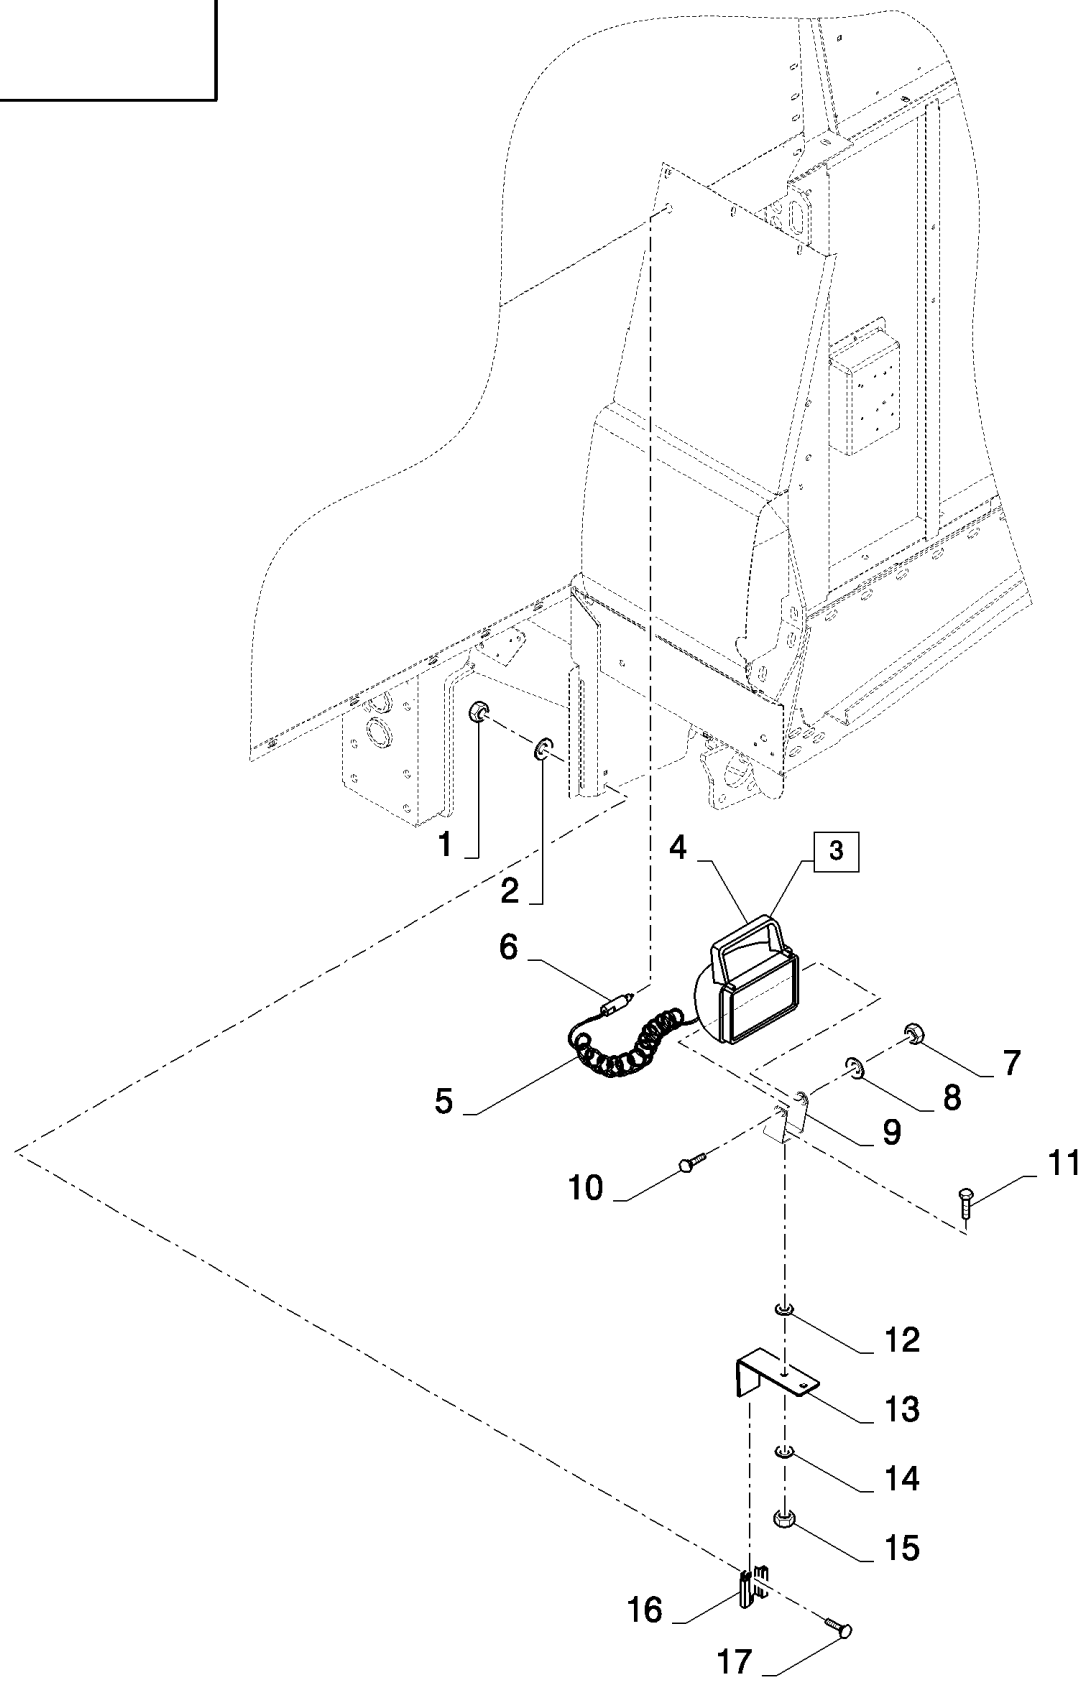

06.214(01) WORK LIGHTS

06.214(01) WORK LIGHTS

сылка	Номер детали	Кол-во	Описание
1	9706690	4	NUT, M8, CI 8,
2	322358	4	WASHER, SPRING, Belleville, M8,
3	84004176	1	LAMP, WORK, (4 to 12), SEE FIGURE 06.701
4	9837140	1	LAMP,
5	264517	1	HARNESS, WIRE, , SEE FIGURE 06.501
6	353969	1	CONNECTOR, ELEC,
7	NSS	1	NOT SERVICED SEPARATELY,
8	NSS	1	NOT SERVICED SEPARATELY,
9	NSS	1	NOT SERVICED SEPARATELY,
10	NSS	1	NOT SERVICED SEPARATELY,
11	NSS	1	NOT SERVICED SEPARATELY,
12	NSS	1	NOT SERVICED SEPARATELY,
13	9813909	1	SUPPORT,
14	140045	1	WASHER, SPRING, Belleville, M10,
15	100016	1	NUT, M10, CI 8,
16	9837606	2	CLIP,
17	86619060	4	BOLT, CARRIAGE, Short NK, M8 x 16, CI8.8, Full Thd,