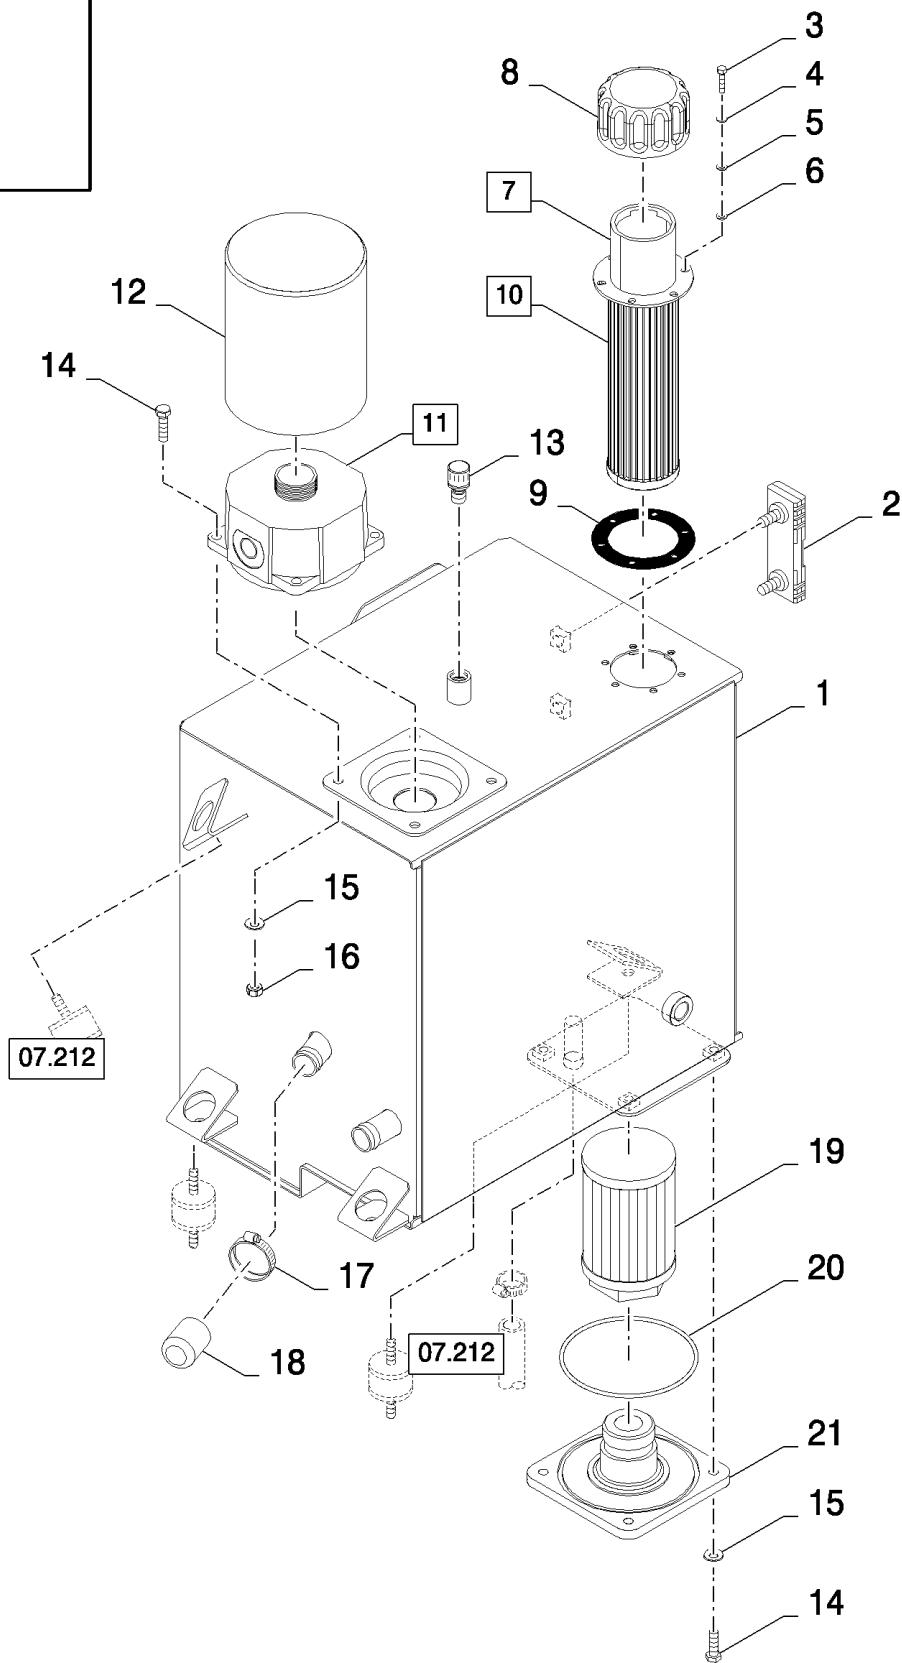

07.213(01) HYDRAULIC TANK

CS6090 COMBINE (9/06-) - Hydraulic System

07.213(01) HYDRAULIC TANK

сылка	Номер детали	Кол-во	Описание
1	84983496	1	RESERVOIR, HYDRAULIC OIL,
2	923011	1	INDICATOR,
3	14304321	6	SCREW, Hex Soc Hd, M5 x 20, 8.8,
4	9824326	6	WASHER, M5,
5	373817	6	ELEMENT, SEALING,
6	446307	6	SEALRING,
7	9508294	1	FILTER, (8,9)
8	87054106	1	CAP, FILLER,
9	87054107	1	KIT, SEALS,
10	87054105	1	KIT, (9)
11	9811704	1	FILTER, HYDRAULIC OIL, (12)
12	9814477	1	FILTER, ELEMENT,
13	9817518	1	BREATHER,
14	43127	8	BOLT, Hex, M8 x 25, 8.8,
15	322358	8	WASHER, SPRING, Belleville, M8,
16	9706690	4	NUT, M8, CI 8,
17	382527	1	CLAMP, HOSE,
18	84983512	1	CUP, COVER,
19	84031924	1	FILTER, HYDRAULIC OIL,
20	9840056	1	O-RING, -248, 70 Duro, 4.734" ID x .139" Thk,
21	84034513	1