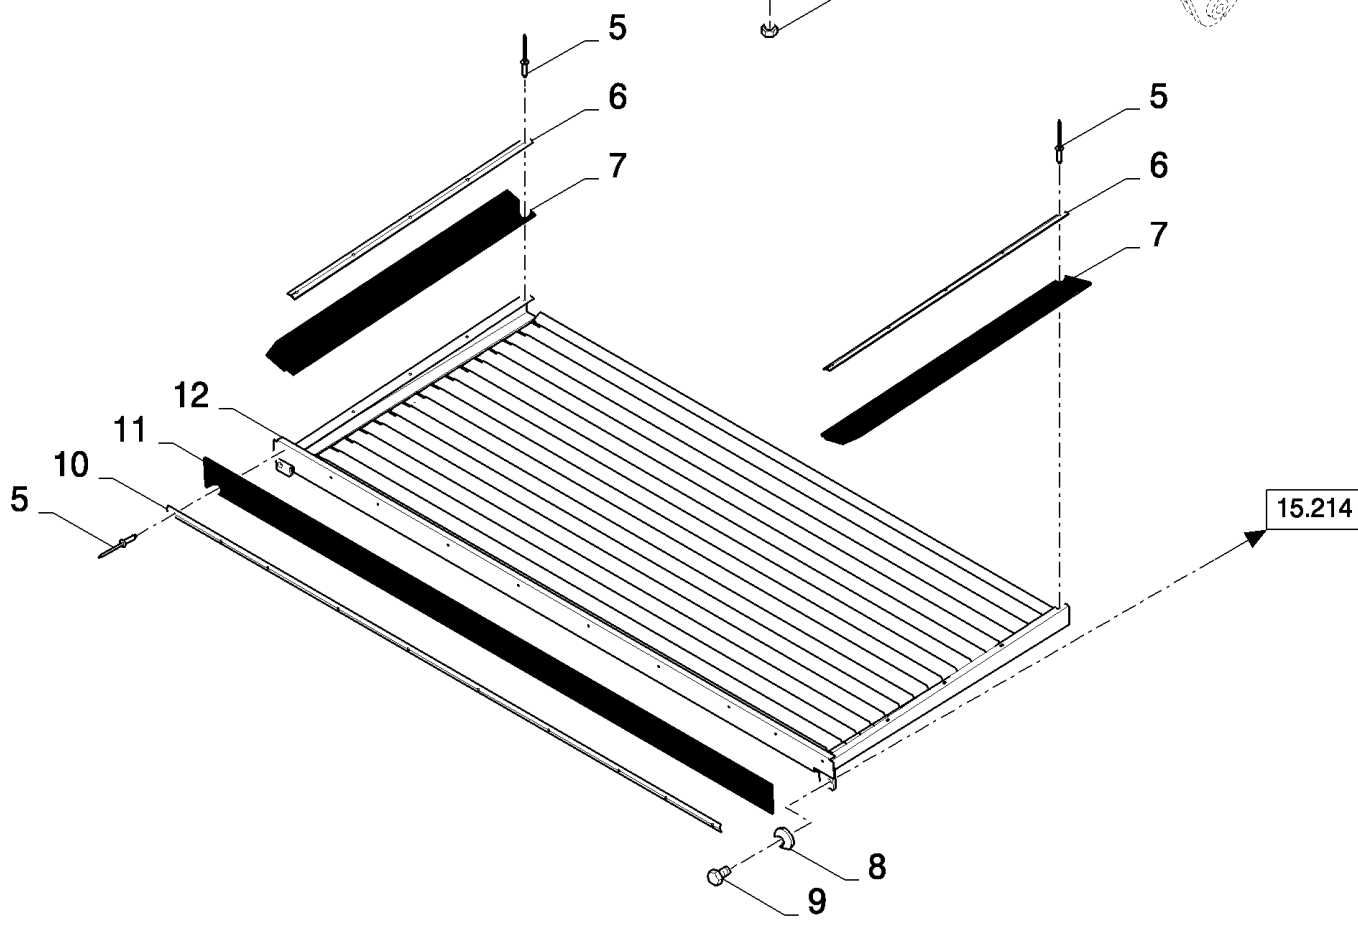

15.215(01) GRAIN PAN, REMOVABLE

CS6090 COMBINE (9/06-) - Cleaning

15.215(01) GRAIN PAN, REMOVABLE

сылка	Номер детали	Кол-во	Описание
1	86508568	AR	BOLT, Hex, M6 x 16, 8.8,
2	322357	AR	WASHER, SPRING, Belleville, M6,
3	9706755	AR	NUT, M6, CI 8,
4	84452950	1	RAKE, , FOR CS6050 ONLY
4	84446434	1	RAKE, , FOR CS6070, CS6080, CS6090 ONLY
5	445395	AR	RIVET, Pop, M4.8 x 18.1,
6	84072726	2	PLATE, FIXING,
7	84072358	2	CANVAS,
8	140045	2	WASHER, SPRING, Belleville, M10,
9	43140	2	BOLT, Hex, M10 x 30, 8.8, Full Thd,
10	84431049	1	PLATE, FIXING, , FOR CS6050 ONLY
10	84072727	1	PLATE, FIXING, , FOR CS6070, CS6080, CS6090 ONLY
11	84431030	1	CANVAS, , FOR CS6050 ONLY
11	84072359	1	CANVAS, , FOR CS6070, CS6080, CS6090 ONLY
12	84431181	1	GRAIN PAN, , FOR CS6050 ONLY
12	84431299	1	GRAIN PAN, , FOR CS6070, CS6080, CS6090 ONLY