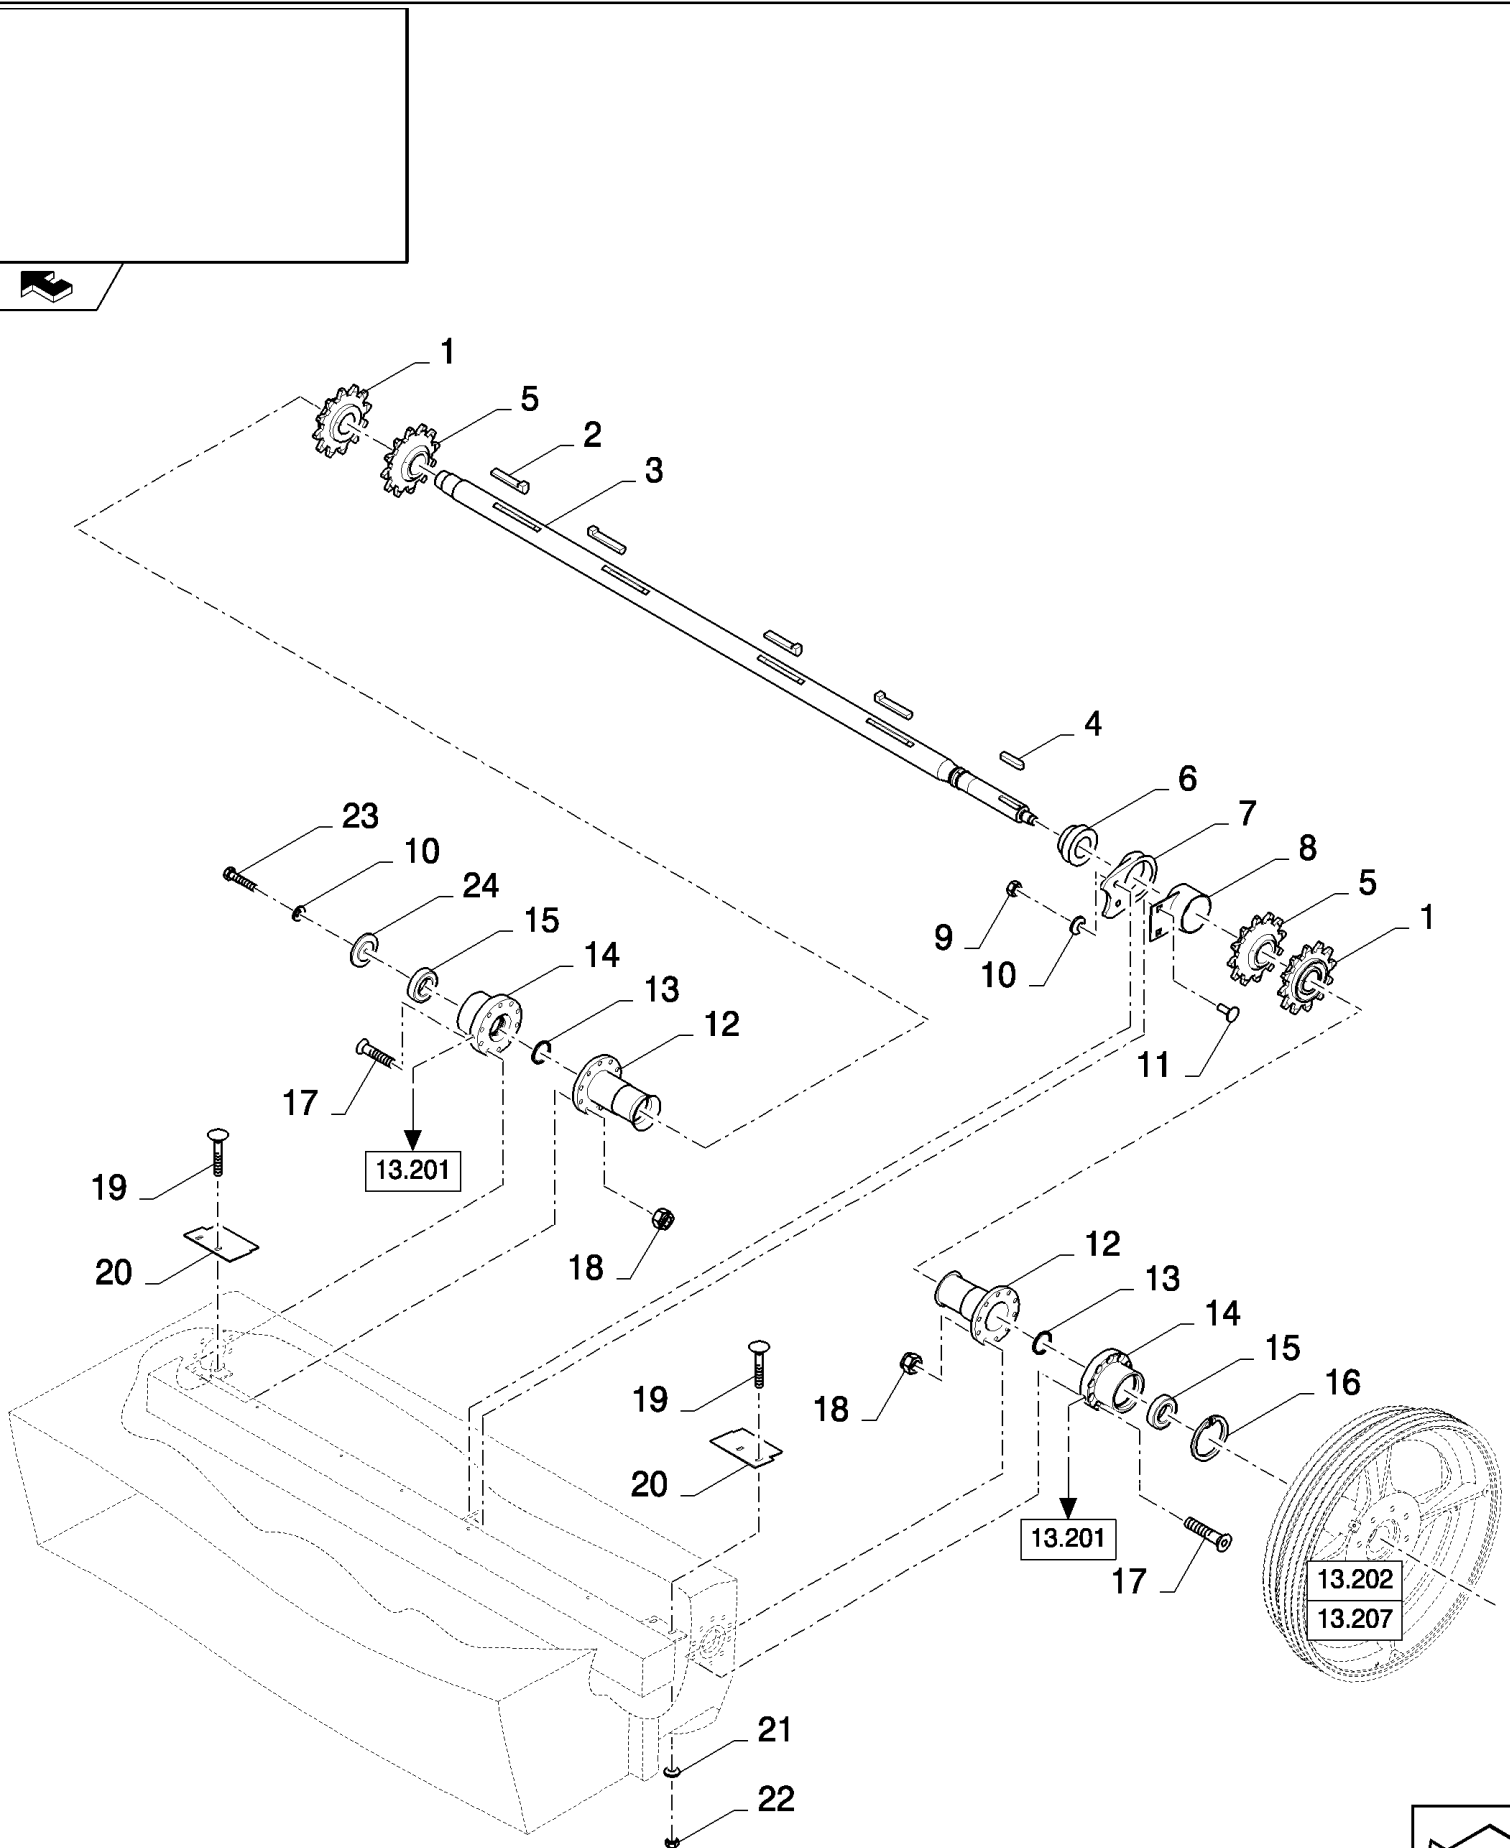

13.203(01) STRAW ELEVATOR, UPPER SHAFT

CS6090 COMBINE (9/06-) - Straw Elevator

13.203(01) STRAW ELEVATOR, UPPER SHAFT

сылка	Номер детали	Кол-во	Описание
1	84072022	2	SPROCKET, DRIVEN,
2	412241	4	KEY,
3	84991232	1	SHAFT,
4	320607	1	KEY,
5	84072029	2	SPROCKET, DRIVEN,
6	754393	1	BEARING ASSY,
7	751779	1	HOUSING, BEARING,
8	84073592	1	COVER,
9	9706685	2	NUT, M12, CI 8,
10	140046	3	WASHER, SPRING, Belleville, M12,
11	328430	2	BOLT, CARRIAGE, Short NK, M12 x 35, CI8.8, Full Thd, M12x35
12	84073705	2	SHIELD,
13	220012	2	RING, 45MM
14	84435013	2	HOUSING, BEARING,
15	323327	2	BEARING ASSY,
16	80300633	1	RING, SNAP,
17	84334564	20	SCREW, Hex Soc Flat Hd, M10 x 40, 12.9, M10x40
18	100037	20	NUT, M10 x 1.5, CI 8,
19	86507486	4	BOLT, CARRIAGE, Short NK, M8 x 20, CI8.8, Full Thd,
20	84073735	2	PLATE,
21	412650	4	WASHER, SPRING, Belleville, M8,
22	9706690	4	NUT, M8, CI 8,
23	9706687	1	BOLT, Hex, M12 x 30, 8.8,
24	84053190	1	COVER,