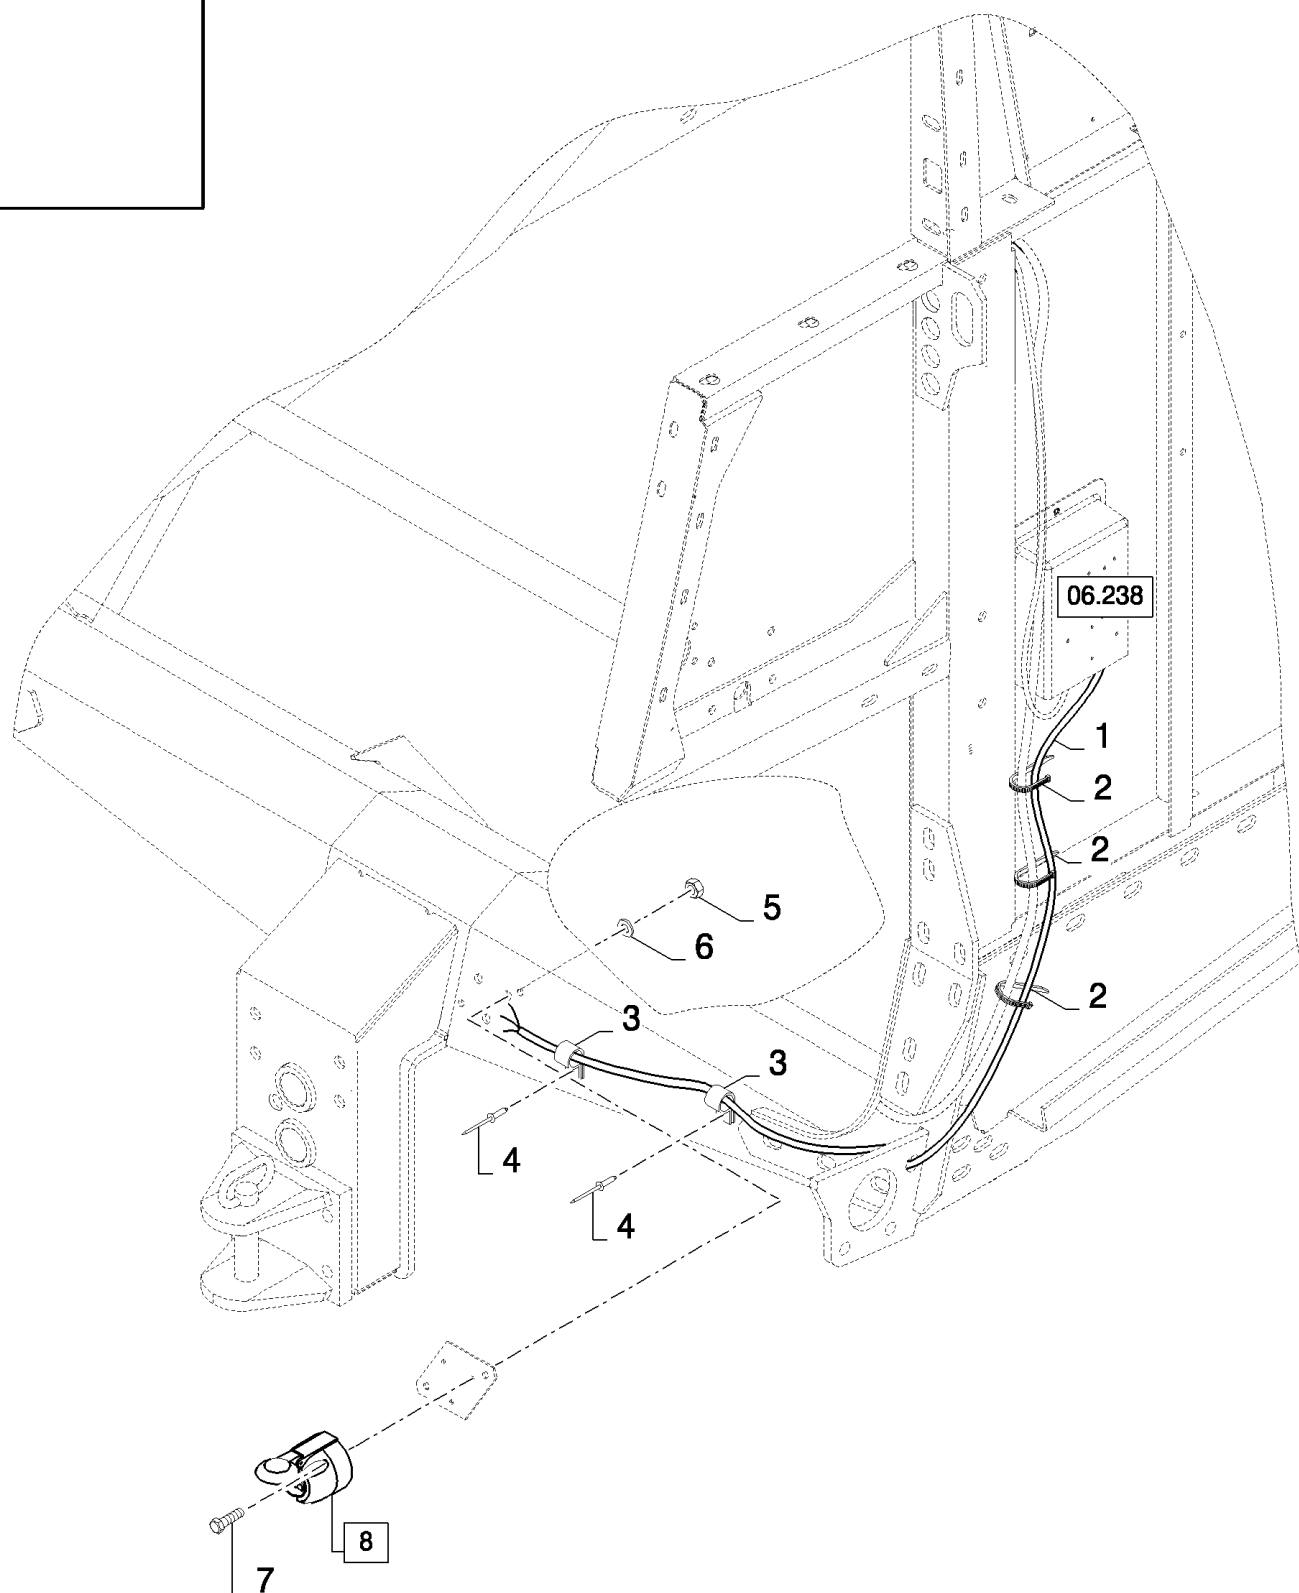

06.227(01) ELECTRICS ON HITCH

CS6090 COMBINE (9/06-) - Electrical System

06.227(01) ELECTRICS ON HITCH

сылка	Номер детали	Кол-во	Описание
1	84437294	1	HARNES, WIRE, , SEE FIGURE 06.525
2	9993154	5	ELASTIC STRAP,
3	9503929	2	CLAMP,
4	9512290	2	RIVET,
5	100012	3	NUT, M4, CI 8,
6	322355	3	WASHER, SPRING, Belleville, M4,
7	86585707	3	SCREW, Cross Pan Hd, M4 x 35, M4x35
8	398224	1	SOCKET, POWER,
9	NSS	1	NOT SERVICED SEPARATELY,