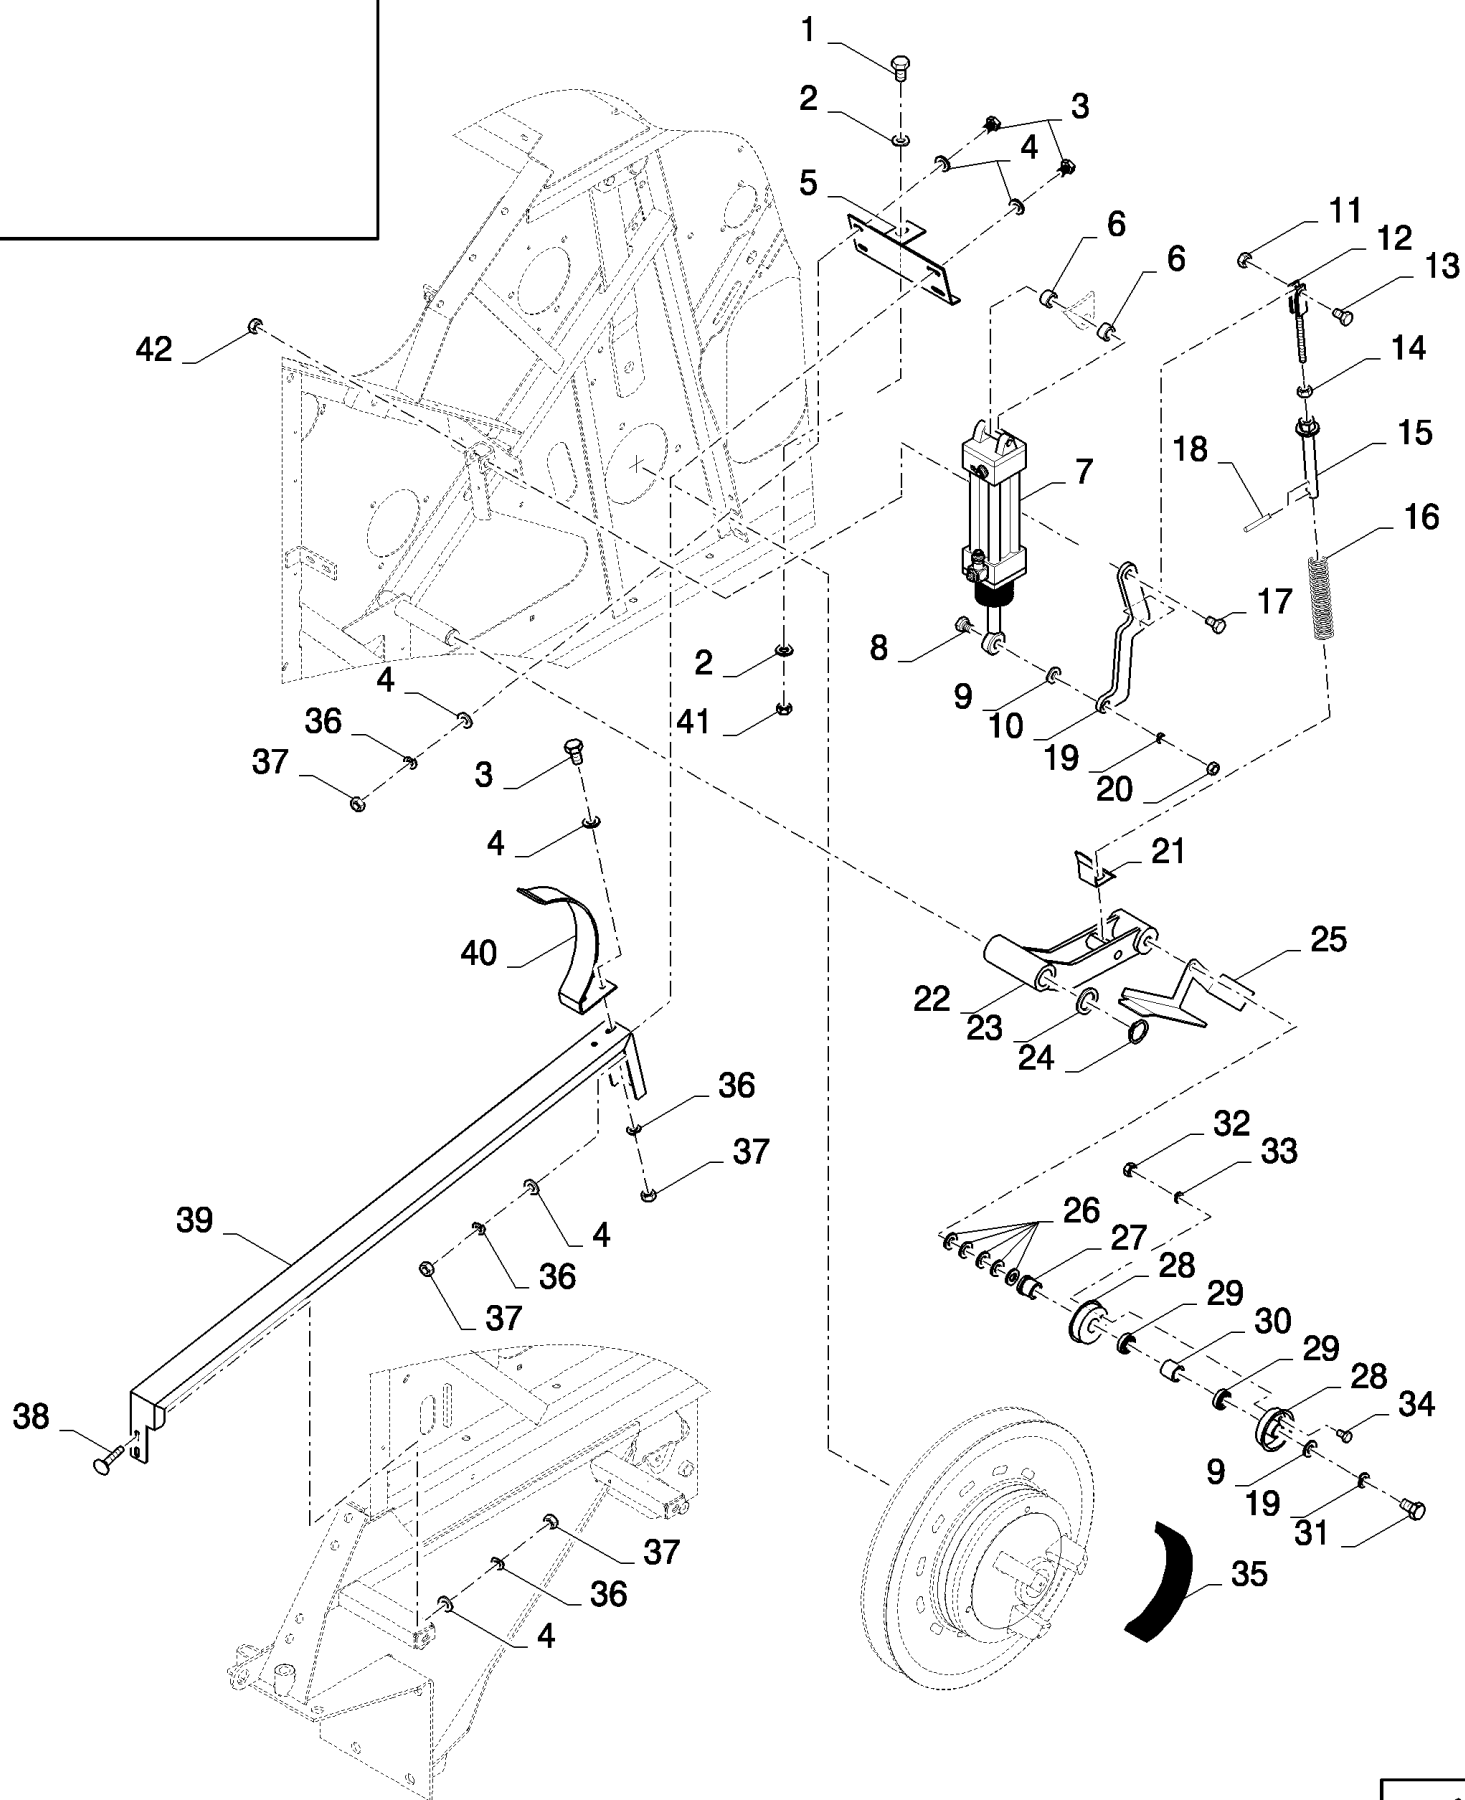

18.87338847(04) CORN DRIVE REBUILD KIT - 3HB

18.87338847(04) CORN DRIVE REBUILD KIT - 3HB

сылка	Номер детали	Кол-во	Описание
1	43140	1	BOLT, Hex, M10 x 30, 8.8, Full Thd,
2	140045	2	WASHER, SPRING, Belleville, M10,
3	120104	6	BOLT, Hex, M8 x 20, 8.8,
4	378243	12	WASHER, M8,
5	84072926	1	SUPPORT,
6	84021736	2	SLEEVE,
7	84432515	1	CYLINDER,
8	120091	1	BOLT, Hex, M16 x 60, 8.8,
9	140093	2	WASHER, 17MM
10	84077727	1	LEVER,
11	100037	1	NUT, M10 x 1.5, CI 8,
12	84072638	1	YOKE,
13	325829	1	BOLT, Hex, M10 x 45, 8.8, M10x45
14	9706685	1	NUT, M12, CI 8,
15	84446689	1	REGULATOR,
16	84446705	1	SPRING,
17	120092	1	BOLT, Hex, M16 x 70, 8.8,
18	300872	2	PIN, LOCK, M8 x 36, Slotted,
19	140048	2	WASHER, SPRING, Belleville, M16,
20	100020	1	NUT, M16, CI 8,
21	84446619	1	INDICATOR,
22	84446614	1	LEVER,
23	140108	1	WASHER, 31MM
24	370003	1	RING, SNAP, M30, Ext,
25	84983455	1	PLATE,
26	140090	5	WASHER, 17MM
27	427248	1	BUSHING,
28	84441735	2	HALF-PULLEY,
29	443898	2	BEARING, BALL,
30	430235	1	BUSHING,
31	43874	1	BOLT, Hex, M16 x 110, 8.8,
32	15896221	3	NUT, M6, CI 10,
33	322357	3	WASHER, SPRING, Belleville, M6,
34	86508568	3	BOLT, Hex, M6 x 16, 8.8,
35	89817374	1	BELT, TRANSMISSION,
36	322358	8	WASHER, SPRING, Belleville, M8,
37	9706690	8	NUT, M8, CI 8,
38	86507486	2	BOLT, CARRIAGE, Short NK, M8 x 20, CI8.8, Full Thd,
39	84072929	1	GUIDE,
40	84989940	1	GUIDE,
41	100016	1	NUT, M10, CI 8,
42	86000441	1	NUT, LOCK, M16 x 2, CI 8,
	86503661	0.02	Grease