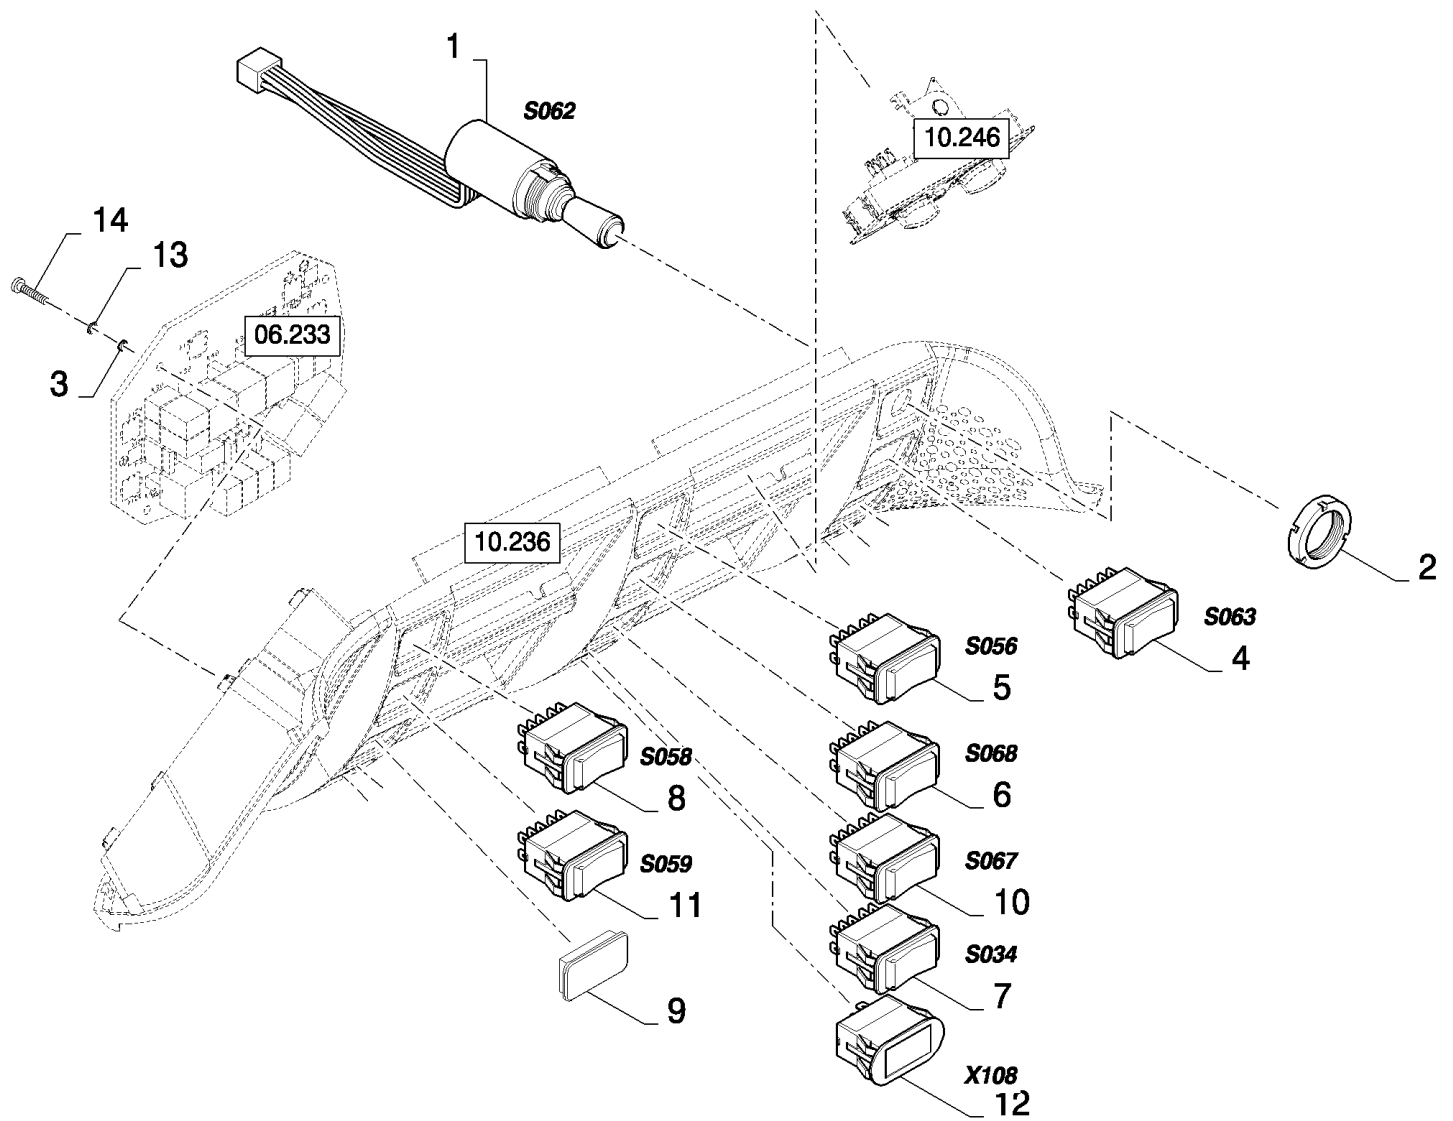

06.216(01) SWITCHES IN CAB ROOF

06.216(01) SWITCHES IN CAB ROOF

сылка	Номер детали	Кол-во	Описание
1	84400393	1	SWITCH, (2), MIRROR ADJUSTMENT
2	NSS	1	NOT SERVICED SEPARATELY,
3	87327692	5	WASHER,
4	84320661	1	SWITCH, , MIRROR TUMBLER, FOR GERMANY ONLY
5	84320666	1	SWITCH, , WORKLIGHTS TUMBLER
6	84320667	1	SWITCH, , HEADLIGHTS TUMBLER
7	84320669	1	SWITCH, , REVOLVING FLASHING LIGHTS TUMBLER
8	84320664	1	SWITCH, , WINDSCREEN WIPER TUMBLER
9	84807276	9	COVER,
10	84320668	1	SWITCH, , STUBBLE LIGHTS TUMBLER
11	84320665	1	SWITCH, , WINDSCREEN WASHER ROCKER
12	84067961	2	LAMP, CEILING,
13	322355	5	WASHER, SPRING, Belleville, M4,
14	412064	5	SCREW, Hex, M4 x 16, 8.8, Full Thd, M6x16