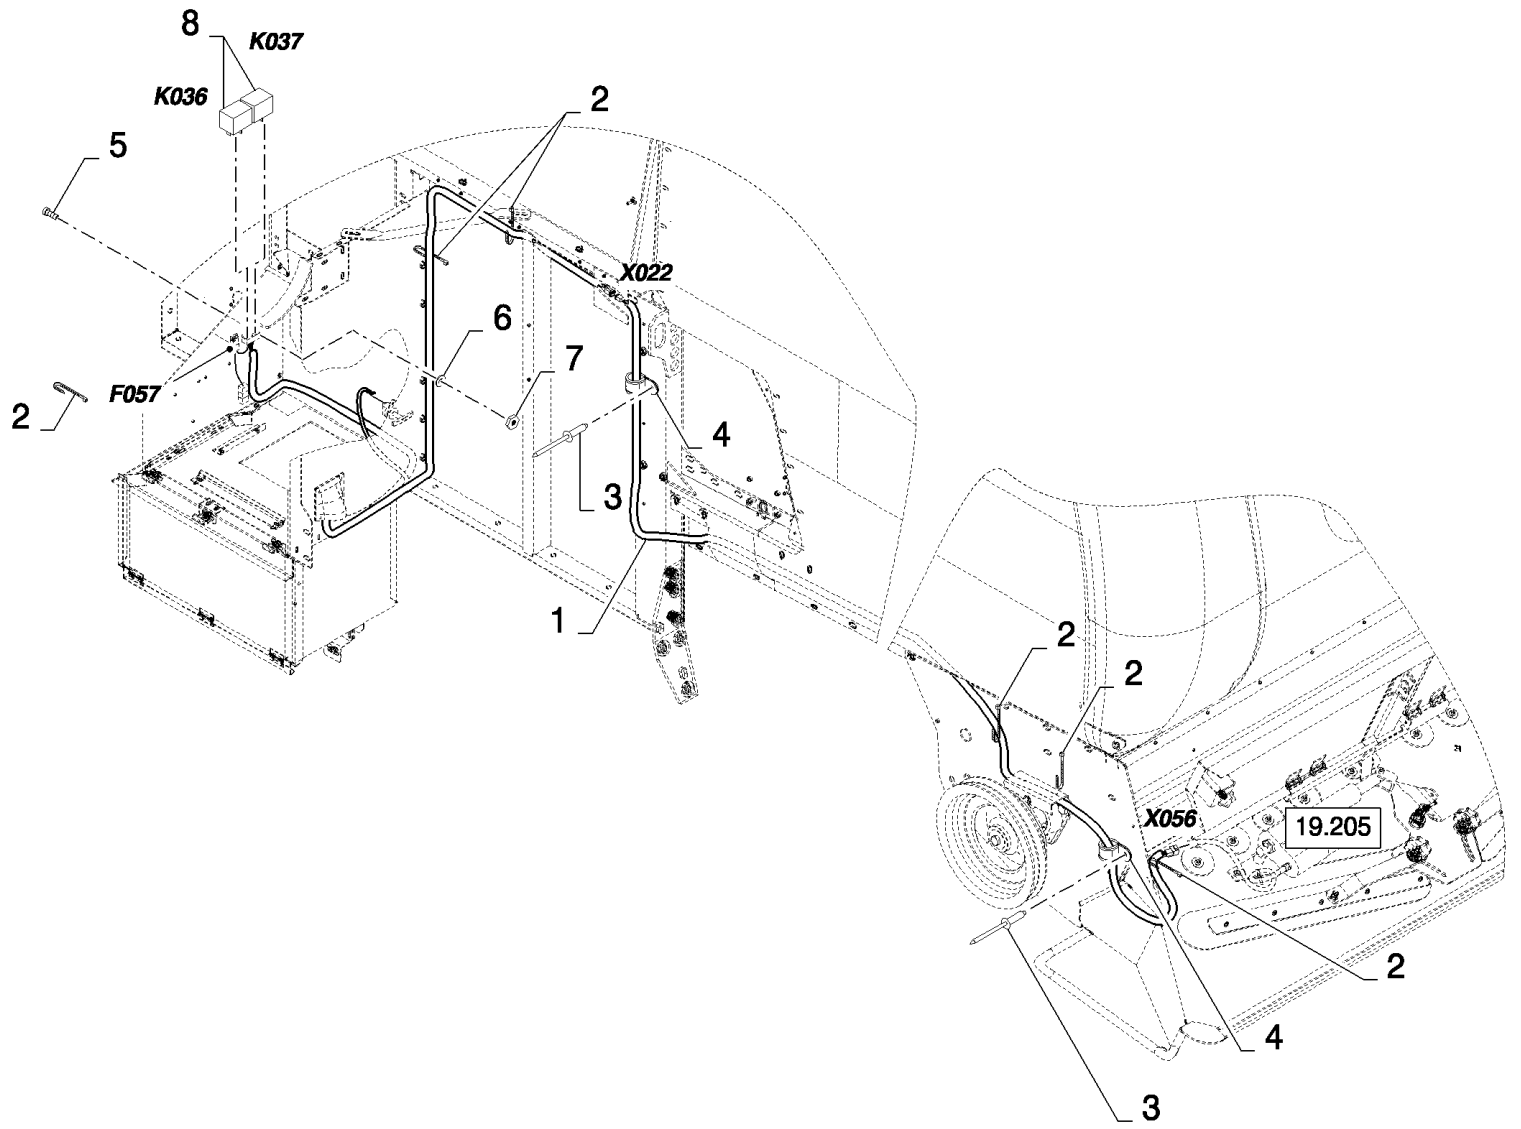

06.230(01) SPREADER HOOD, REMOTE CONTROL

06.230(01) SPREADER HOOD, REMOTE CONTROL

сылка	Номер детали	Кол-во	Описание
1	84441436	1	HARNES, WIRE, , SEE FIGURE 06.544
2	89993154	14	CLAMP,
3	9512290	6	RIVET,
4	84818442	6	CLAMP,
5	44334	2	SCREW, Cross Pan Hd, M4 x 12,
6	322355	2	WASHER, SPRING, Belleville, M4,
7	100012	2	NUT, M4, CI 8,
8	84000651	2	RELAY,