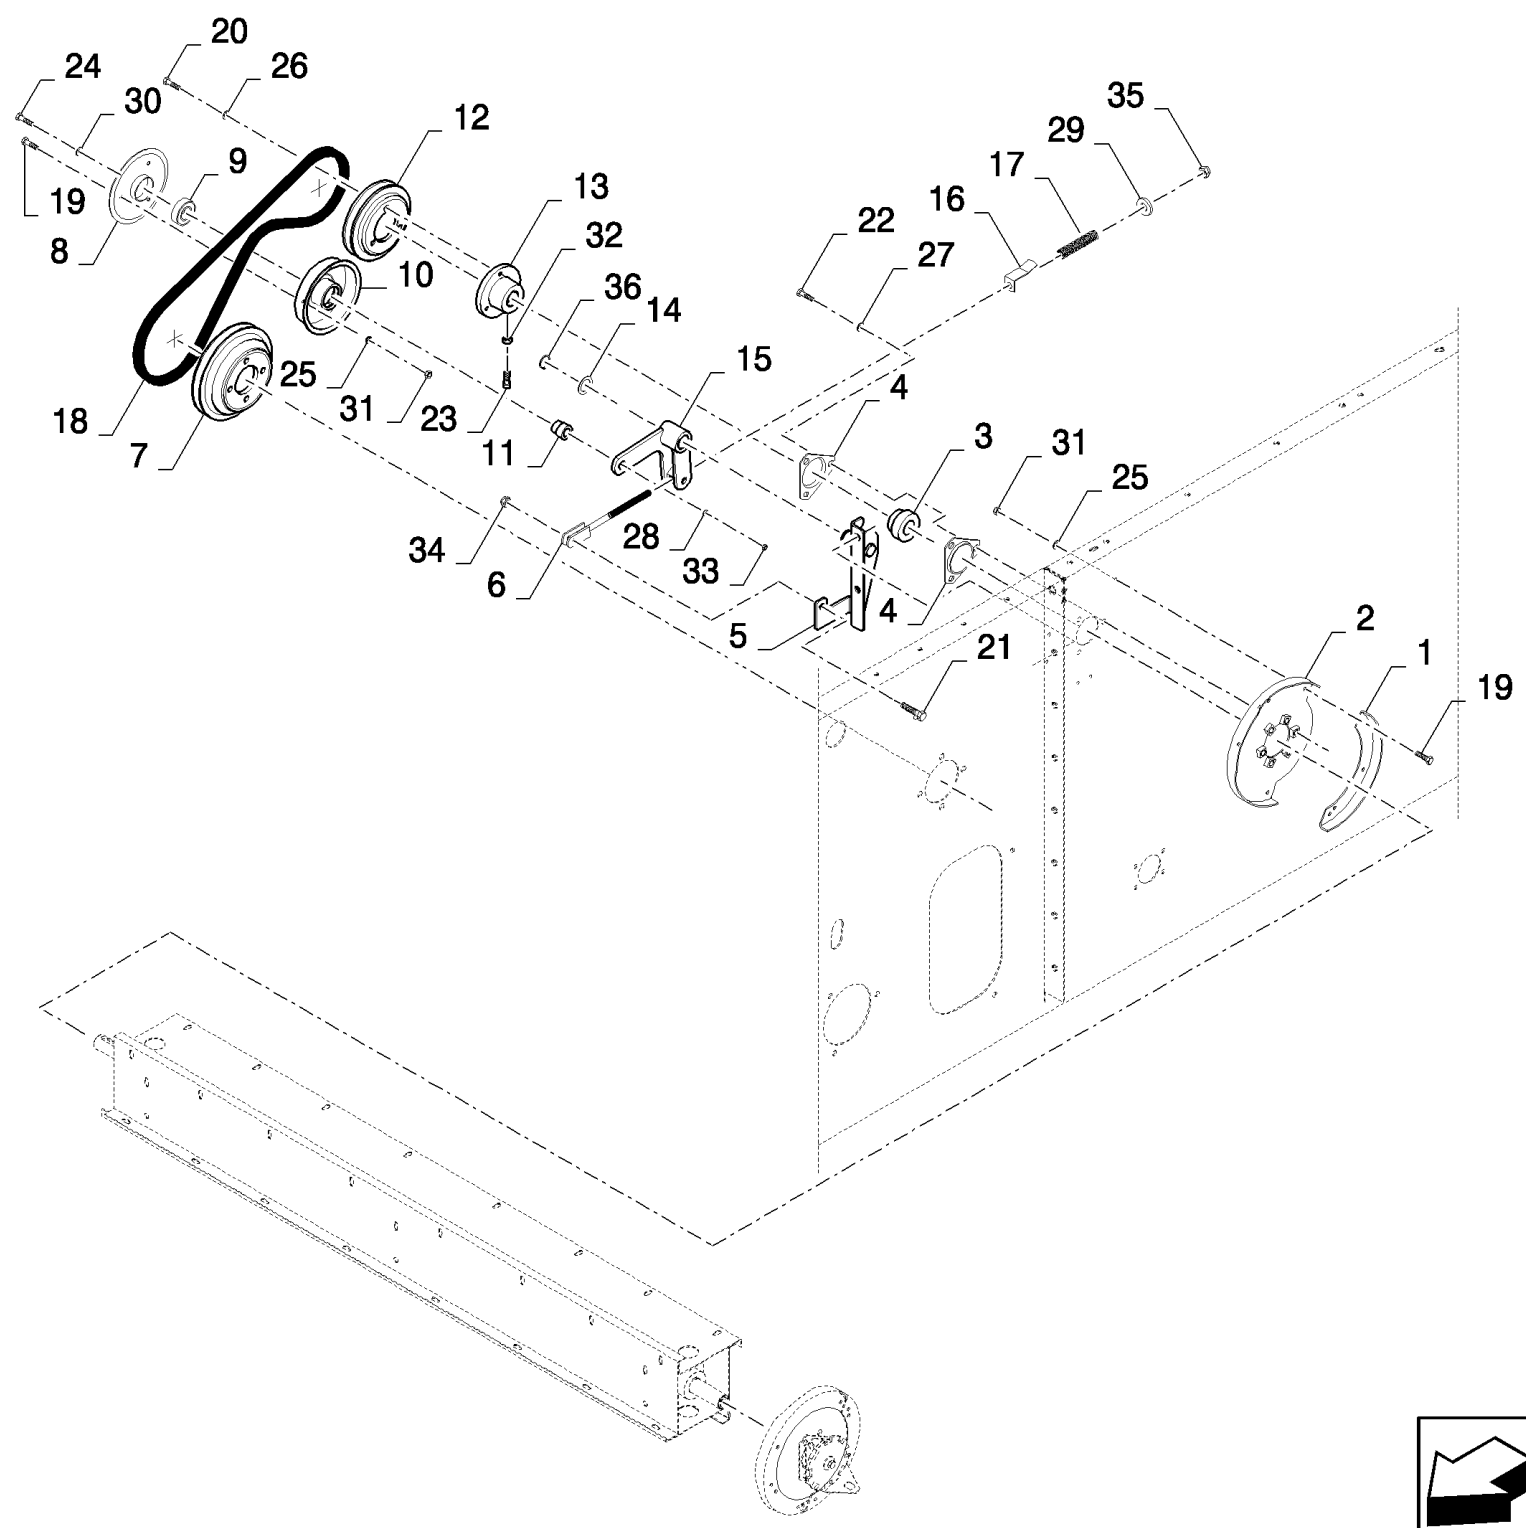

18.87372444(01) STRAW FLOW BEATER

18.87372444(01) STRAW FLOW BEATER

сылка	Номер детали	Кол-во	Описание
	87372444		DIA KIT, HARVESTER,
1	84455165	1	RING,
2	84454496	1	RING,
3	325106	1	BEARING ASSY,
4	86548970	1	FLANGE,
5	84454911	1	SUPPORT,
6	84443958	1	ROD,
7	84455194	1	PULLEY,
8	84441841	1	HALF-PULLEY,
9	443898	1	BEARING, BALL,
10	84441735	1	HALF-PULLEY,
11	9515145	1	BUSHING,
12	84454786	1	PULLEY,
13	84454813	1	FLANGE,
14	140103	1	WASHER,
15	84454919	1	LEVER,
16	84036453	1	INDICATOR,
17	308447	1	SPRING,
18	84817624	1	BELT, TRANSMISSION,
19	86508568	9	BOLT, Hex, M6 x 16, 8.8,
20	43127	3	BOLT, Hex, M8 x 25, 8.8,
21	43128	1	BOLT, Hex, M8 x 30, 8.8,
22	43139	3	SCREW,
23	397382	1	SCREW,
24	120091	1	BOLT, Hex, M16 x 60, 8.8,
25	412649	9	WASHER, SPRING, Belleville, M6,
26	322358	3	WASHER, SPRING, Belleville, M8,
27	140045	3	WASHER, SPRING, Belleville, M10,
28	140048	1	WASHER, SPRING, Belleville, M16,
29	378245	1	WASHER, M12,
30	140020	1	WASHER, M16 x 30 x 3,
31	9706755	9	NUT, M6, CI 8,
32	100016	1	NUT, M10, CI 8,
33	100020	1	NUT, M16, CI 8,
34	86629542	1	NUT, LOCK, M8 x 1.25, CI 8,
35	412126	1	NUT, LOCK, M12 x 1.75, CI 8,
36	370002	1	RING, SNAP, M25, Ext,
	86503661	0.005	
	400970	0.005