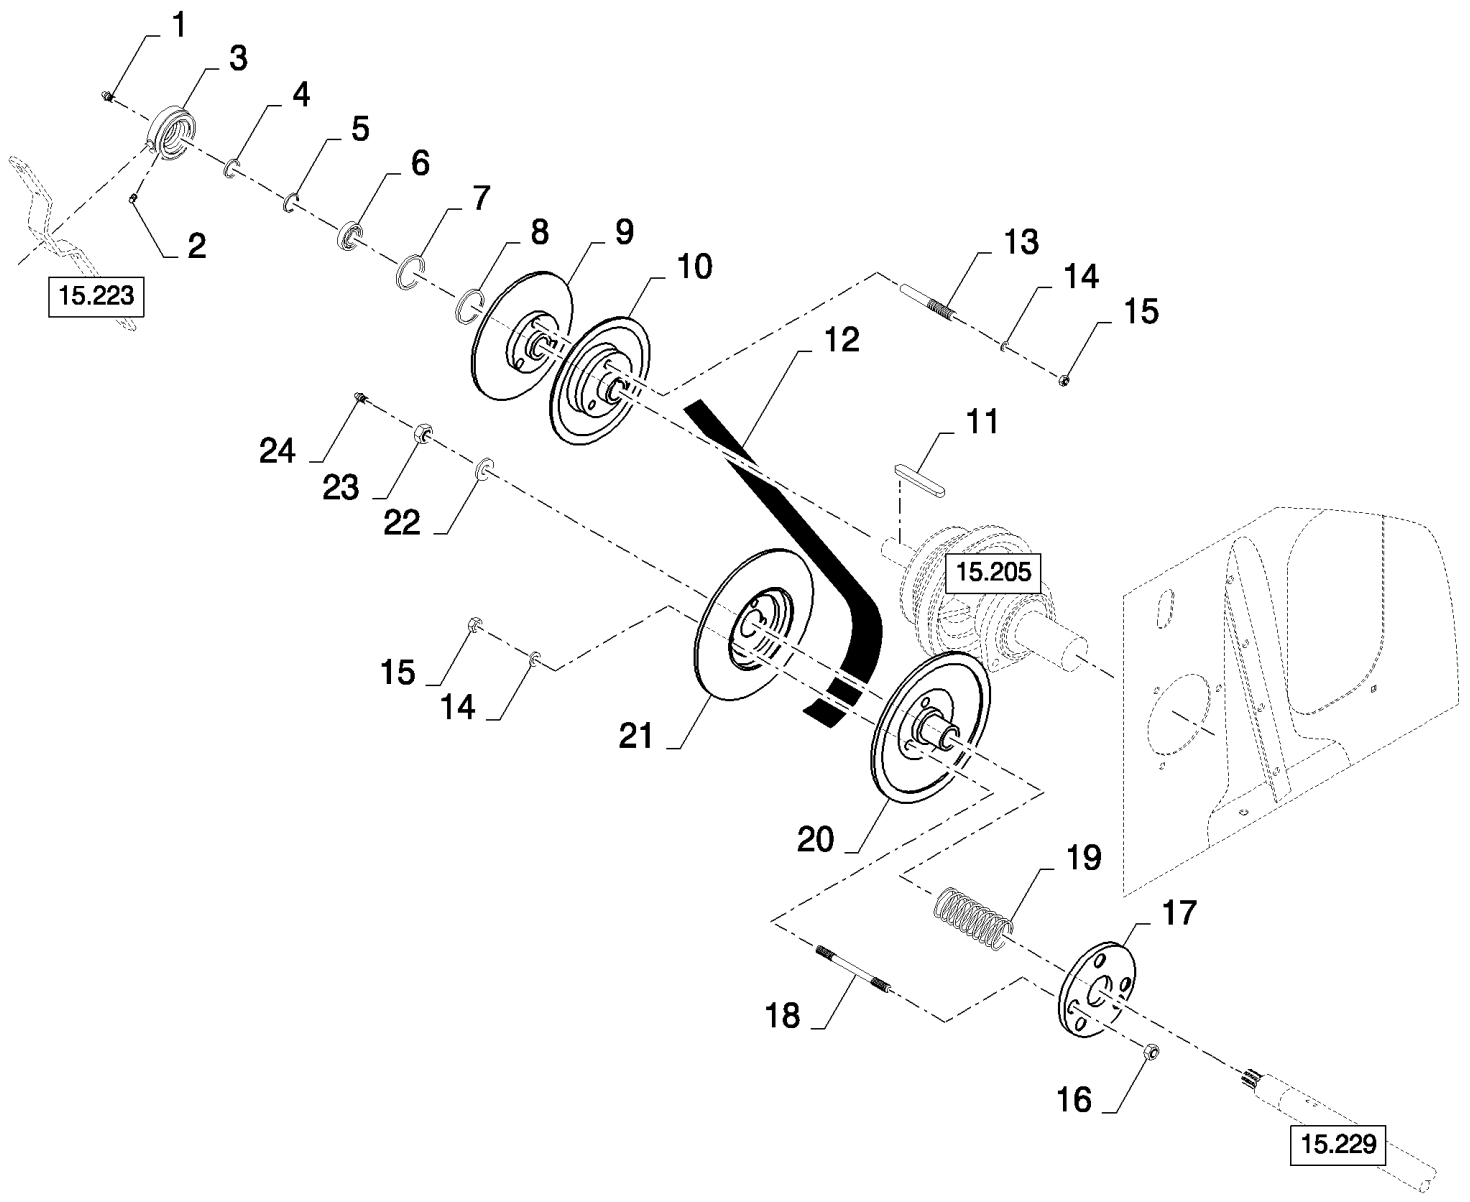

15.224(01) FAN VARI-DRIVE

15.224(01) FAN VARI-DRIVE

сылка	Номер детали	Кол-во	Описание
1	332038	1	NIPPLE, LUBE,
2	332040	1	NIPPLE, LUBE, 90с, 1/8" NPT x .84" lg,
3	84807862	1	HOUSING, BEARING,
4	220010	1	ELEMENT, SEALING,
5	320397	1	RING,
6	210054	1	BEARING, NEEDLE,
7	309088	1	ELEMENT, SEALING,
8	320399	1	RING,
9	84334068	1	PULLEY,
10	84334100	1	PULLEY,
11	354775	1	KEY,
12	84073979	1	BELT, TRANSMISSION,
13	110055	3	STUD,
14	140048	6	WASHER, SPRING, Belleville, M16,
15	100020	6	NUT, M16, CI 8,
16	86000441	3	NUT, LOCK, M16 x 2, CI 8,
17	84437593	1	RING,
18	350617	3	STUD,
19	334054	1	SPRING,
20	84334072	1	PULLEY,
21	84334092	1	PULLEY,
22	86592703	1	WASHER, M20 x 50 x 6, HT,
23	100085	1	NUT, M20 x 1.5, CI 8,
24	321204	1	NIPPLE, LUBE, M6 x 1, 16mm lg,