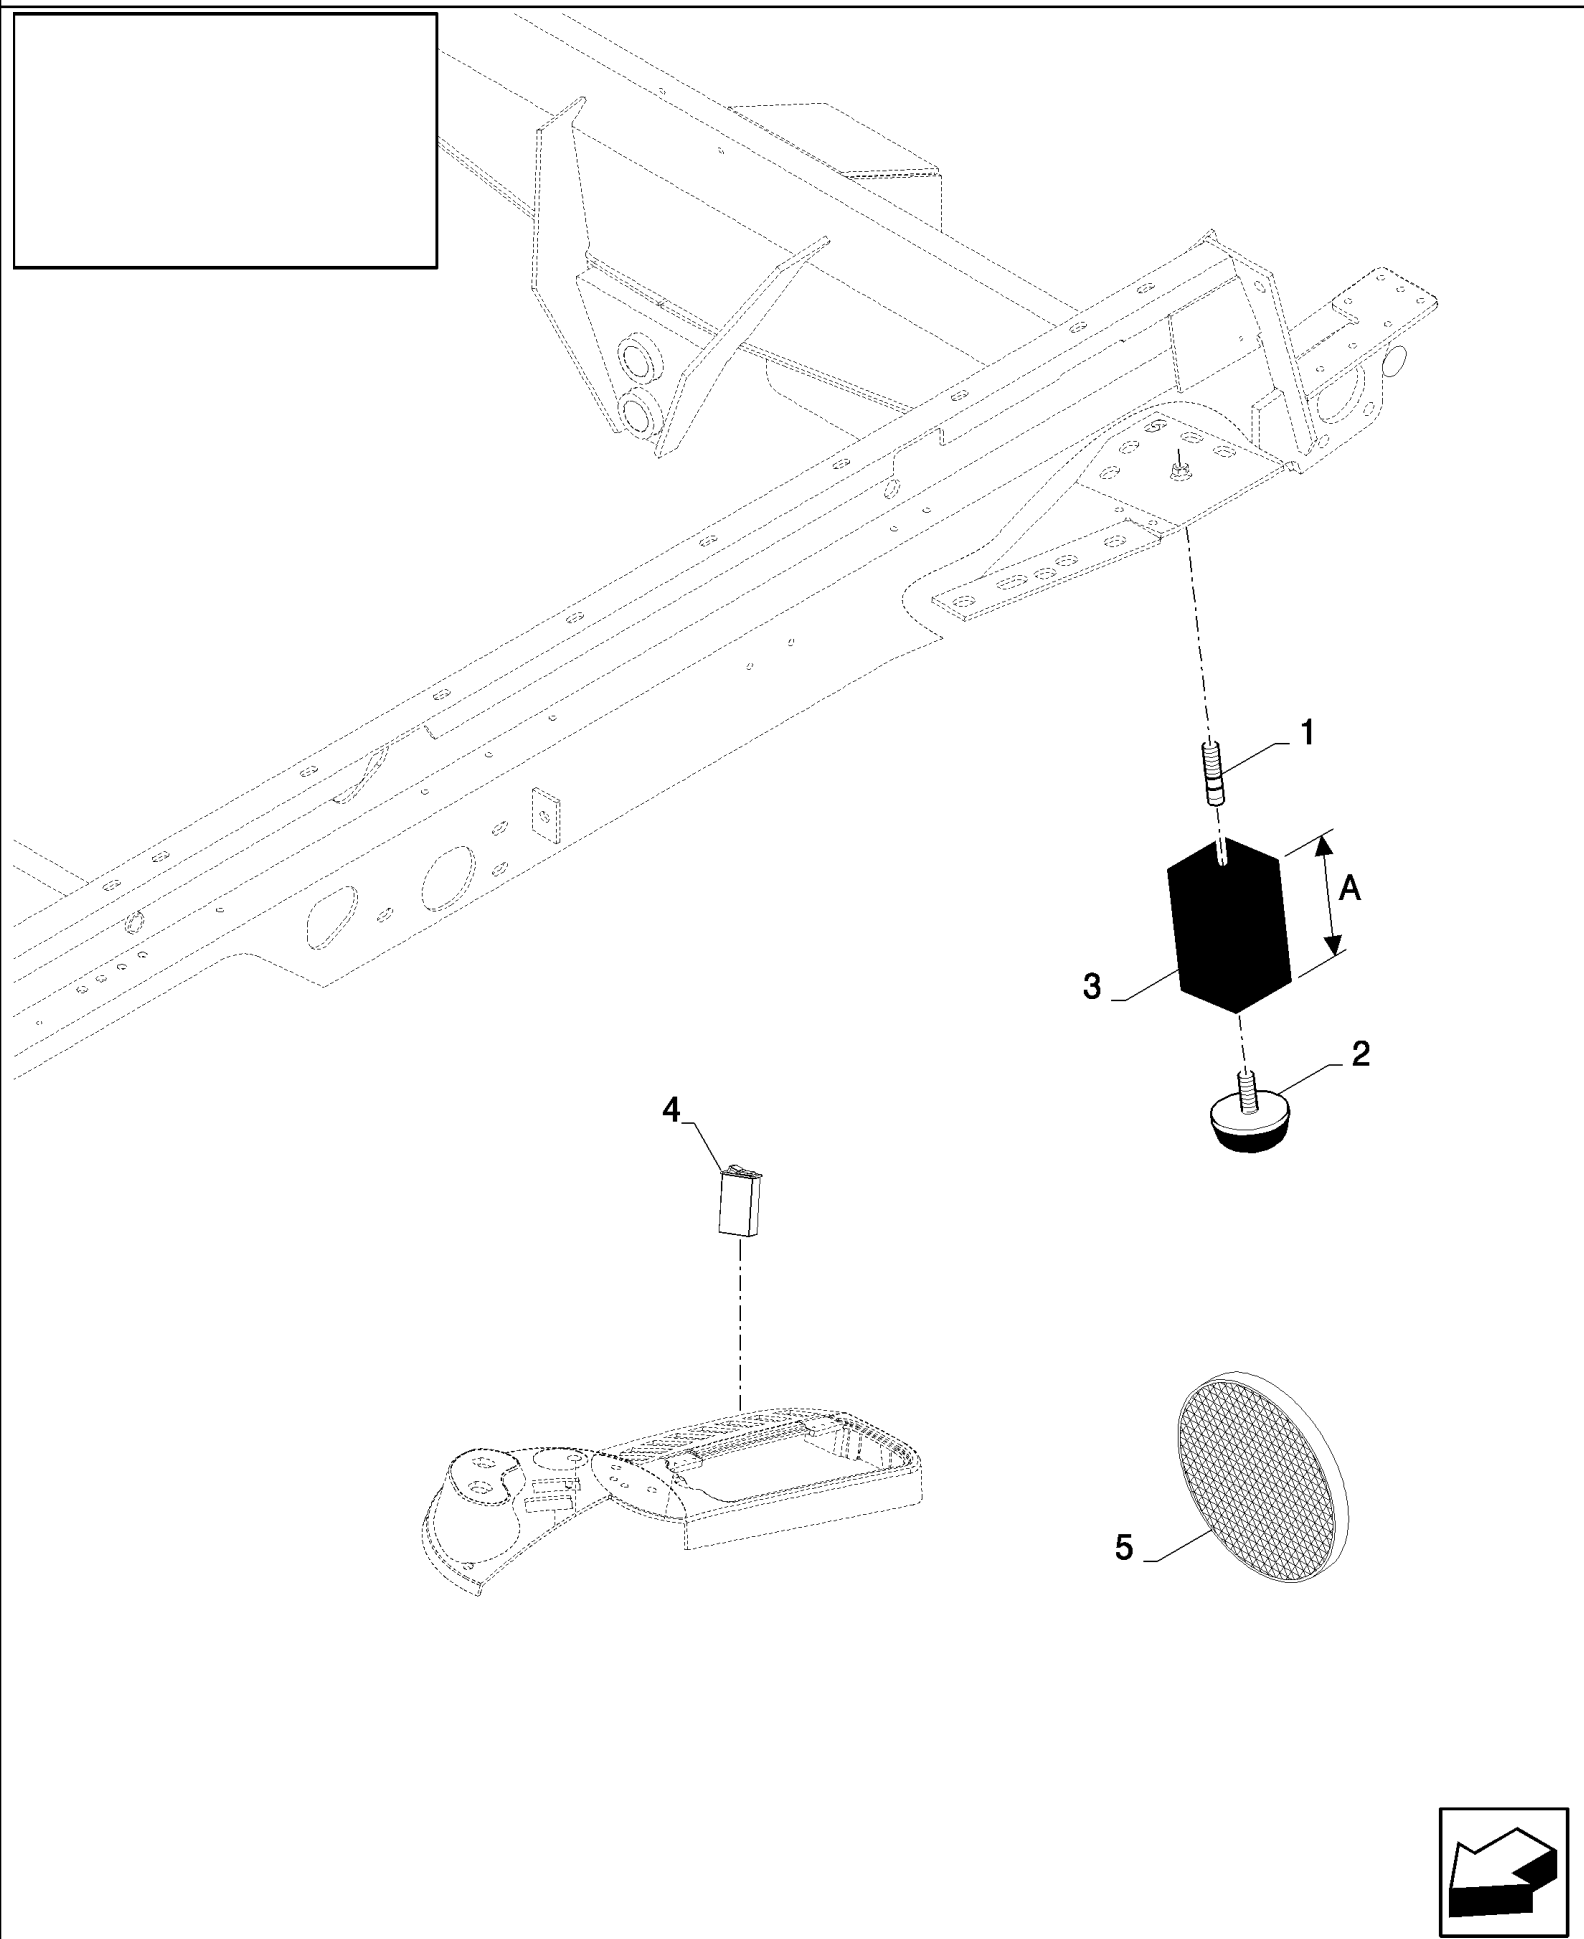

18.87395601(01) POWERED REAR AXLE REBUILD KIT - FOR FIXED AXLES

18.87395601(01) POWERED REAR AXLE REBUILD KIT - FOR FIXED AXLES

сылка	Номер детали	Кол-во	Описание
	87395594		DIA KIT, HARVESTER,
1	412593	2	BOLT,
2	190029	2	INSULATOR BLOCK,
3	417299	2	STOP,
4	84806859	1	SWITCH,
5	84447967	2	REFLECTOR,
	84334829	4	DECAL,