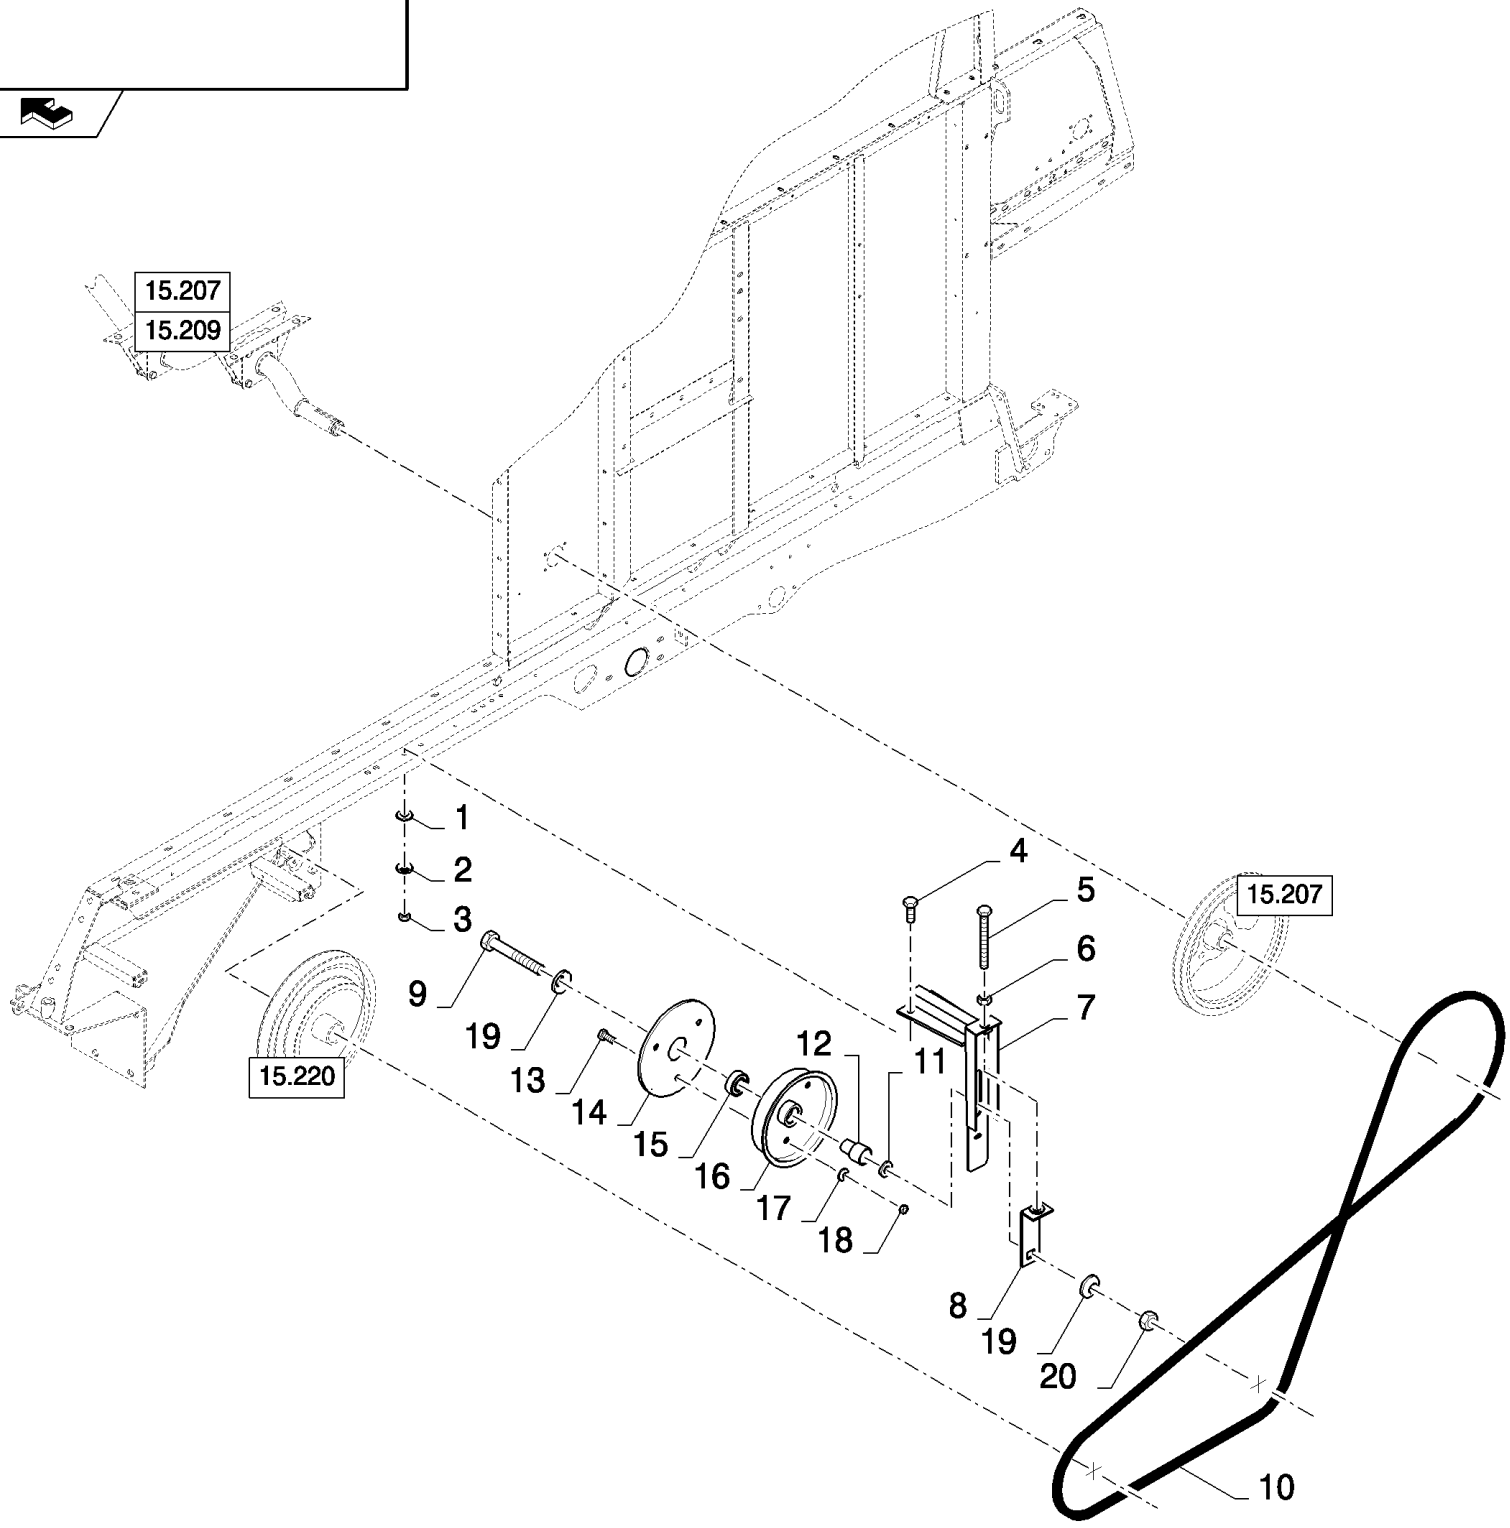

15.208(01) STRAW WALKER DRIVE

сылка	Номер детали	Кол-во	Описание
1	378244	2	WASHER, M10,
2	140045	2	WASHER, SPRING, Belleville, M10,
3	100016	2	NUT, M10, CI 8,
4	43140	2	BOLT, Hex, M10 x 30, 8.8, Full Thd,
5	9837937	1	BOLT, Hex, M10 x 100, 8.8, Full Thd, M12x100
6	9706685	1	NUT, M12, CI 8,
7	84459371	1	SUPPORT,
8	84989830	1	BRACKET,
9	320246	1	BOLT, Hex, M16 x 70, 8.8, Full Thd,
10	87521887	1	BELT,
11	378246	1	WASHER, 16MM
12	200072	1	BUSHING,
13	86508568	3	BOLT, Hex, M6 x 16, 8.8,
14	290119	1	HALF-PULLEY, , BSN C551
14	330737	1	HALF-PULLEY, , ASN D552
15	443898	1	BEARING, BALL,
16	290122	1	HALF-PULLEY,
17	322357	3	WASHER, SPRING, Belleville, M6,
18	9706755	3	NUT, M6, CI 8,
19	140048	2	WASHER, SPRING, Belleville, M16,
20	100020	1	NUT, M16, CI 8,