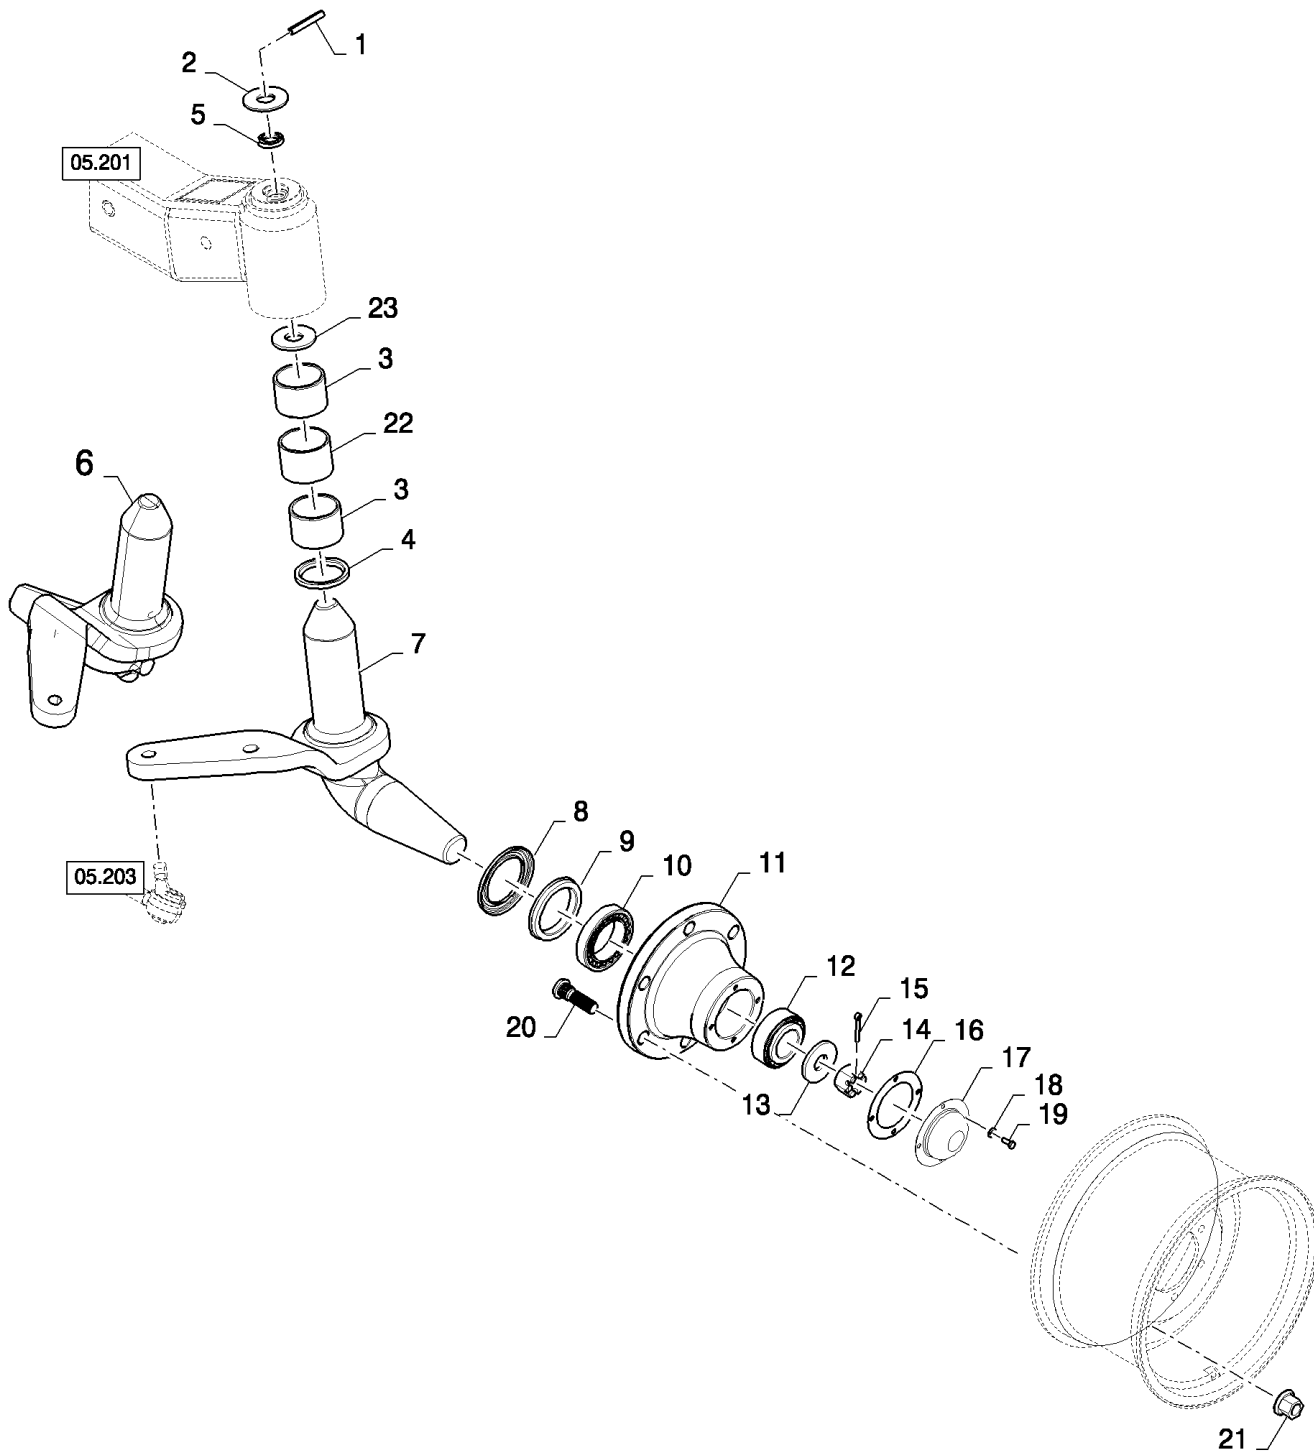

## 05.202(01) WHEEL HUBS

сылка	Номер детали	Кол-во	Описание
1	412690	2	PIN, LOCK, M10 x 65, Slotted,
2	87375314	2	WASHER,
3	87371944	4	BUSHING,
4	87373655	2	SEAL PROTECTION,
5	84801314	2	SEAL PROTECTION,
6	87373139	1	SPINDLE,
7	87373137	1	SPINDLE,
8	87373653	2	CUP, COVER,
9	87373656	2	SEAL PROTECTION,
10	750347	2	BEARING, ROLLER, TAPERED,
11	87373185	2	HUB,
12	9832269	2	BEARING ASSY,
13	87520657	2	WASHER,
14	309090	2	NUT, SLOTTED, M24 x 1.5, CI 8, M24x1.5
15	130011	2	PIN, SPLIT (COTTER), M5 x 40,
16	743583	2	GASKET,
17	743581	2	COVER,
18	322357	8	WASHER, SPRING, Belleville, M6,
19	86508568	8	BOLT, Hex, M6 x 16, 8.8,
20	418817	12	BOLT,
21	748960	12	NUT, M18x1.5
22	87371948	2	INSERT,
23	87371946	2	DISC,