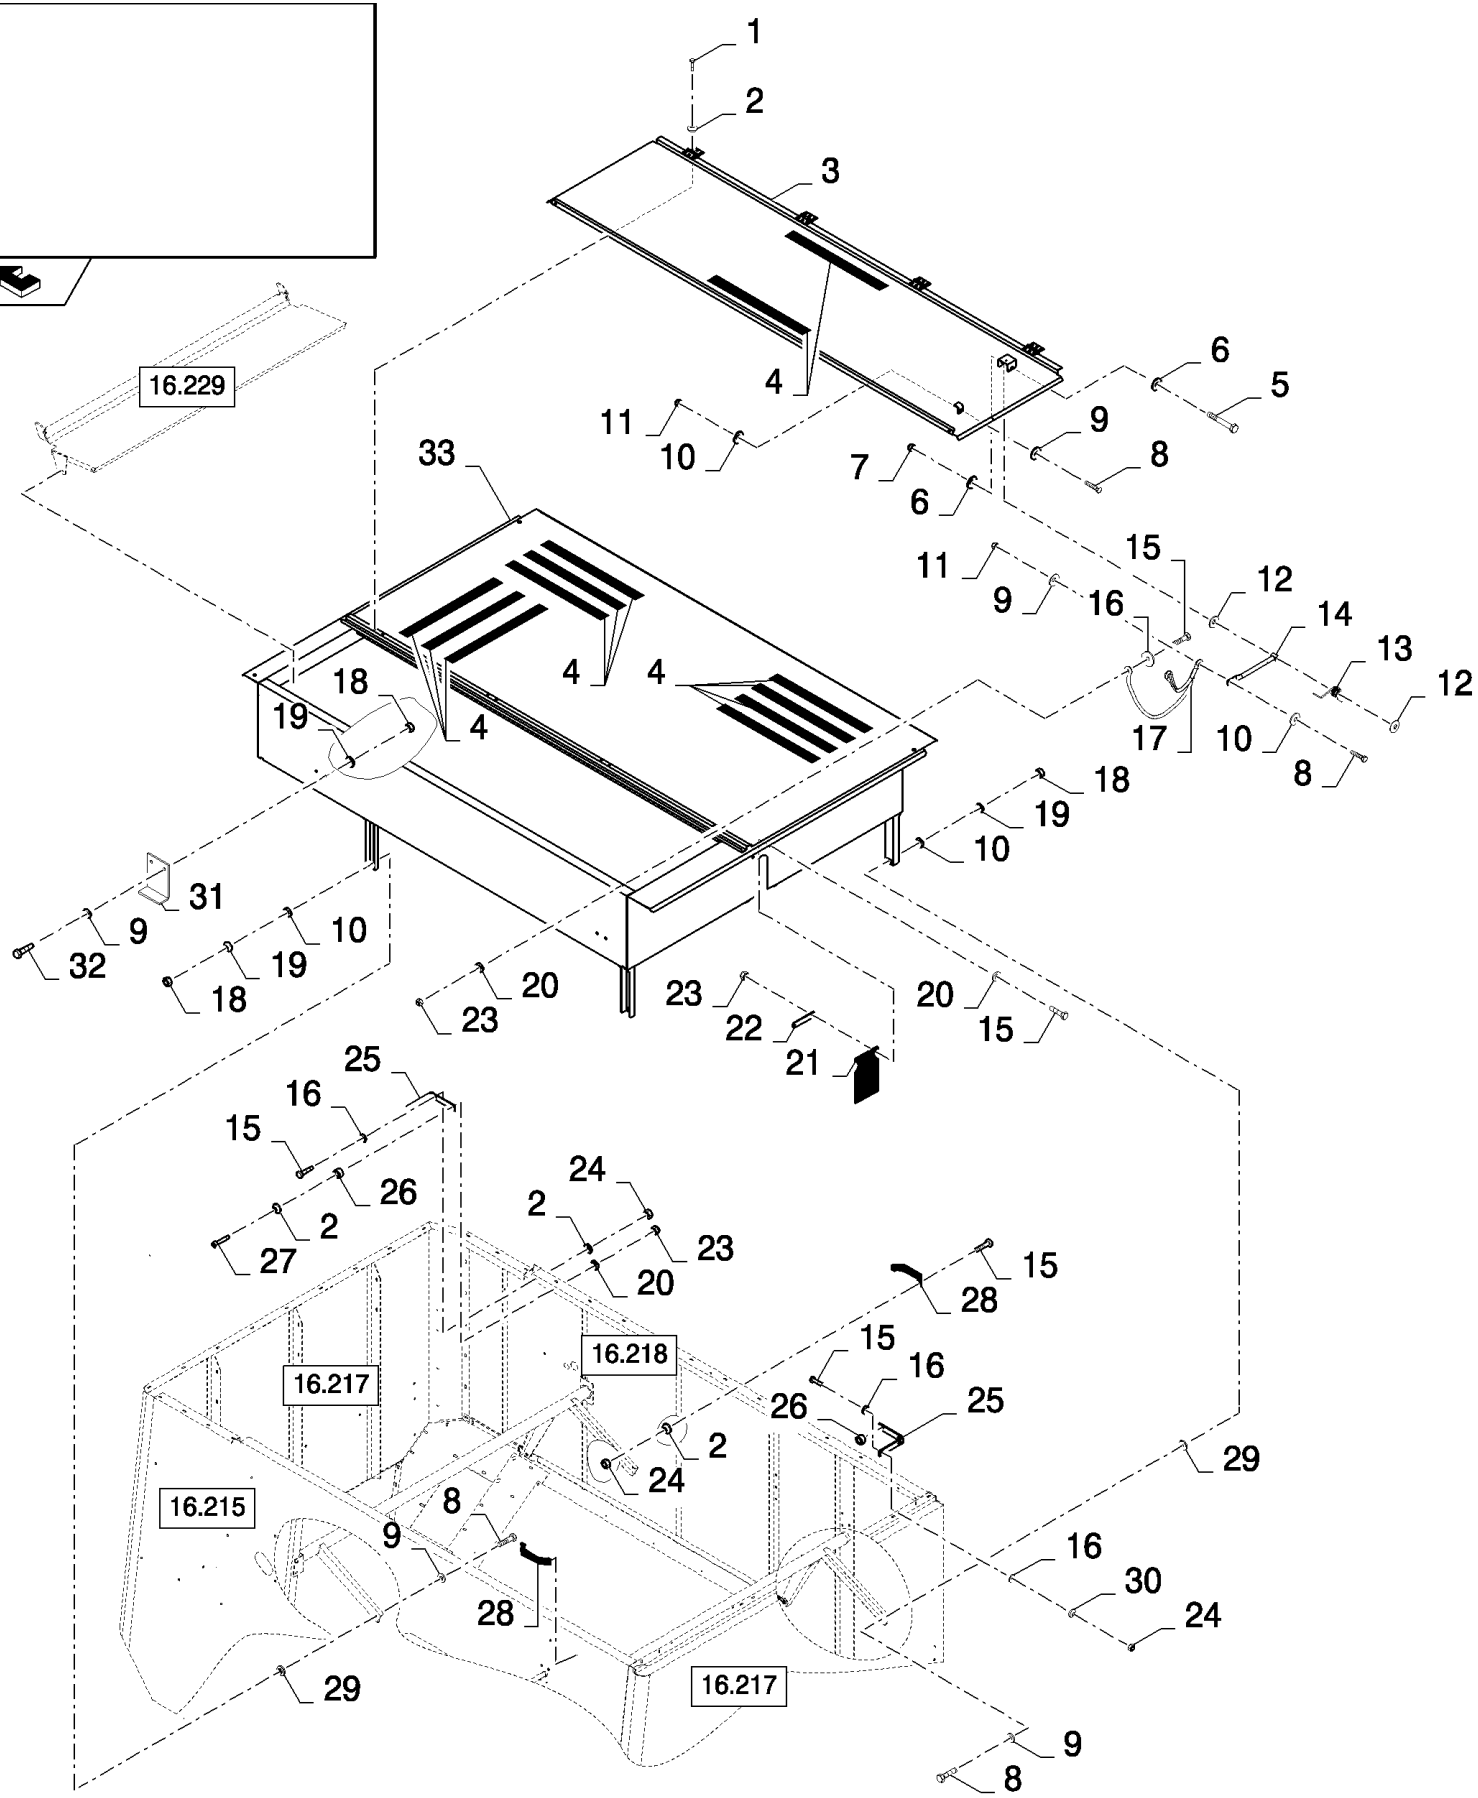

16.228(01) GRAINTANK EXTENSION, COVERS

16.228(01) GRAINTANK EXTENSION, COVERS

сылка	Номер детали	Кол-во	Описание
1	86508568	8	BOLT, Hex, M6 x 16, 8.8,
2	322357	20	WASHER, SPRING, Belleville, M6,
3	84446054	1	COVER,
4	401502	AR	STRIP, ANTI-SKID, 51mm x 18.3 Roll - Cut to Size
5	43144	1	BOLT, Hex, M10 x 70, 8.8,
6	86511323	2	WASHER, M10 x 20 x 2,
7	100037	1	NUT, M10 x 1.5, CI 8,
8	43128	6	BOLT, Hex, M8 x 30, 8.8,
9	140016	12	WASHER, M8 x 16 x 1.6,
10	140041	6	WASHER, M8 x 28 x 3,
11	86629542	2	NUT, LOCK, M8 x 1.25, CI 8,
12	140042	2	WASHER, M10 x 34 x 3,
13	84014761	1	SPRING,
14	84980941	1	LEVER,
15	120100	19	BOLT, Hex, M6 x 20, 8.8,
16	140040	21	WASHER, M6 x 22 x 2,
17	84980936	1	ROPE,
18	9706690	4	NUT, M8, CI 8,
19	322358	4	WASHER, SPRING, Belleville, M8,
20	140015	7	WASHER, 6MM
21	84818219	1	CANVAS, , BSN C563
21	87599848	1	CANVAS, , ASN D564
22	84818221	1	PLATE,
23	353308	7	NUT, LOCK, M6 x 1, CI 8,
24	9706755	16	NUT, M6, CI 8,
25	84980257	4	BRACKET,
26	84447128	4	BUSHING,
27	9832203	4	SCREW, Hex Soc Hd, M6 x 25, 8.8, M6x25
28	89837395	2	HANDLE,
29	84444956	4	BUSHING,
30	412649	8	WASHER, SPRING, Belleville, M6,
31	84446035	3	PLATE,
32	120104	6	BOLT, Hex, M8 x 20, 8.8,
33	84818208	1	COVER,