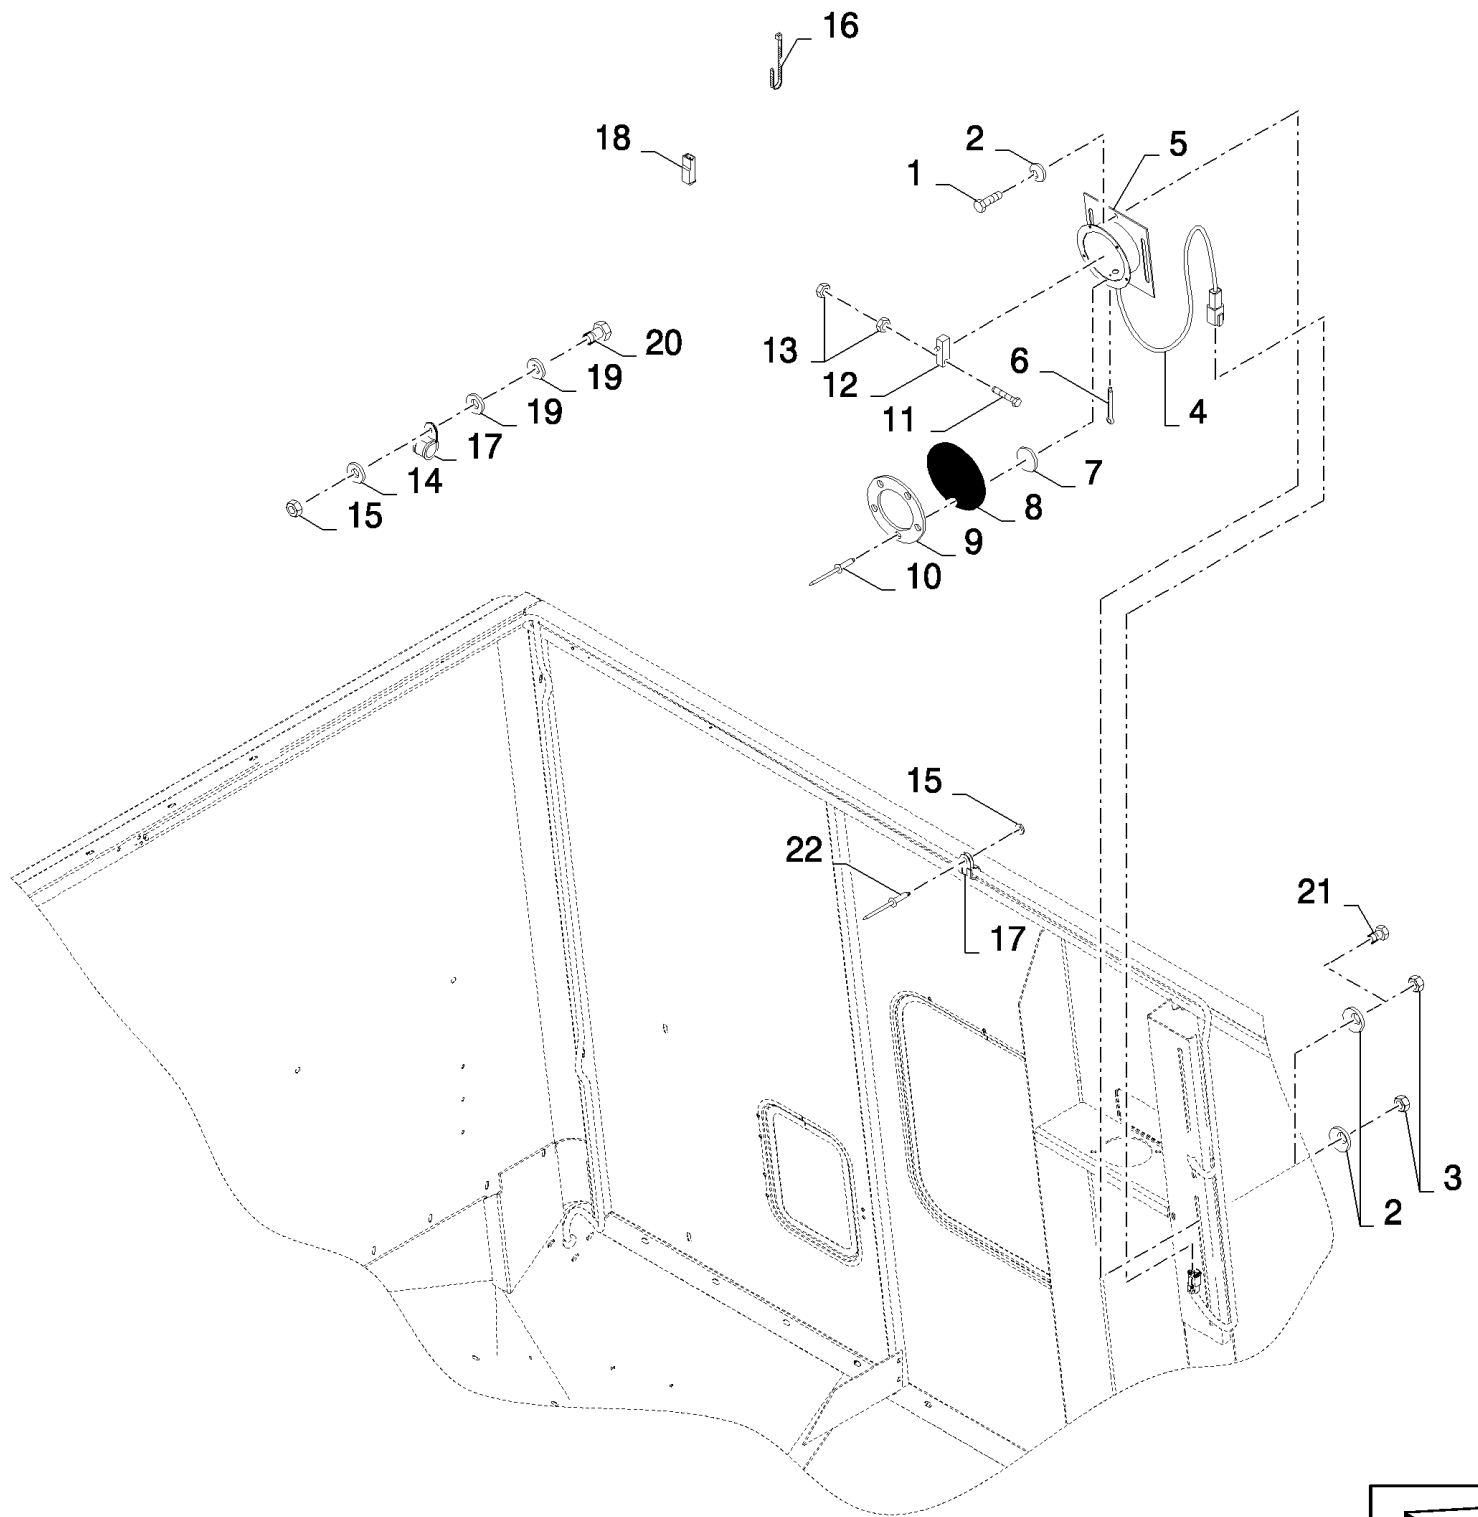

18.84085921(01) SECOND GRAIN TANK LEVEL SENSOR

18.84085921(01) SECOND GRAIN TANK LEVEL SENSOR

сылка	Номер детали	Кол-во	Описание
	84085921		DIA KIT, HARVESTER,
1	120104	2	BOLT, Hex, M8 x 20, 8.8,
2	322358	4	WASHER, SPRING, Belleville, M8,
3	9706690	2	NUT, M8, CI 8,
4	84449919	1	HARNES, WIRE,
5	450336	1	CASE,
6	9512667	1	PIN, SPLIT (COTTER), M2 x 20,
7	250244	1	WASHER,
8	435233	1	CANVAS,
9	457556	1	RING,
10	425520	5	RIVET, RIVET
11	301571	2	SCREW, M3x25
12	399159	1	SWITCH,
13	86508812	4	NUT, M3, CI 8,
14	322356	1	WASHER, LOCK, 5MM
15	15896221	1	NUT, M6, CI 10,
16	89993154	2	CLAMP,
17	9507809	1	CLAMP,
18	441159	2	CONNECTOR, WIRE,
19	140040	2	WASHER, M6 x 22 x 2,
20	120100	1	BOLT, Hex, M6 x 20, 8.8,
21	16043224	2	BOLT, Hex, M8 x 16, 8.8, Full Thd,
22	9512290	1	RIVET,
	80400975	0.002	GLUE