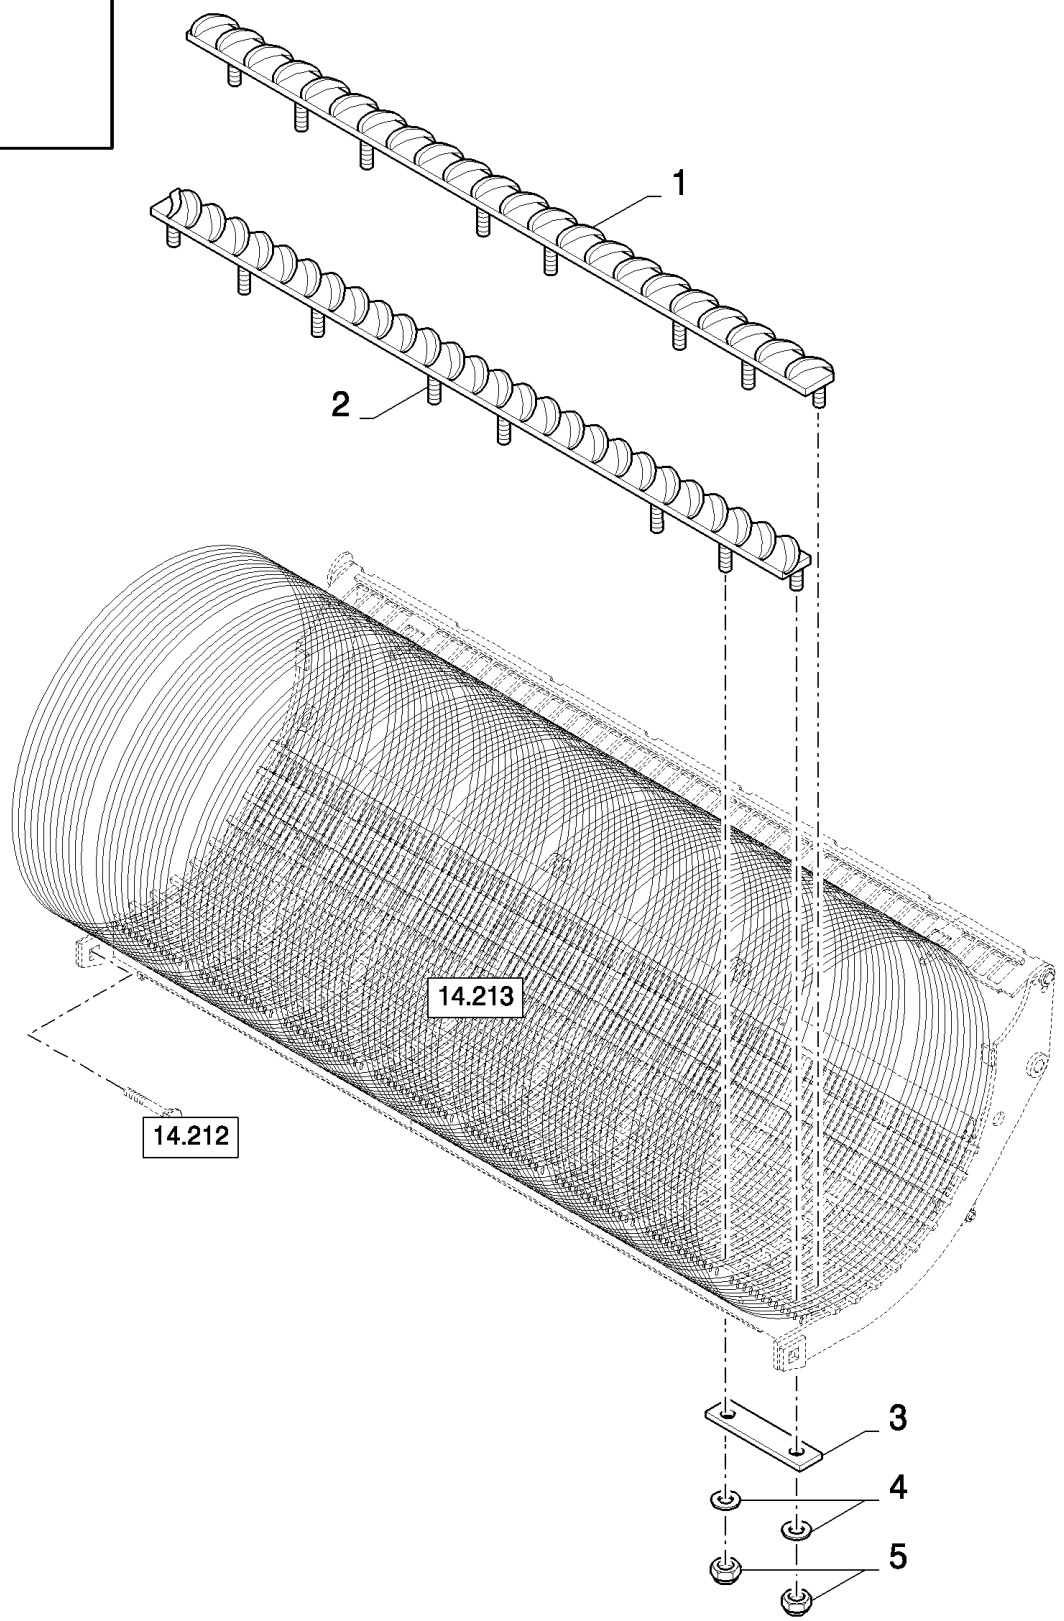

14.215(01) DE-AWNING SLATS

14.215(01) DE-AWNING SLATS

сылка	Номер детали	Кол-во	Описание
1	84814227	1	DE AWNER,
2	84814223	1	DE AWNER,
3	9832998	6	PLATE, FIXING,
4	140041	16	WASHER, M8 x 28 x 3,
5	412250	16	NUT, LOCK, M8 x 1.25, CI 8,