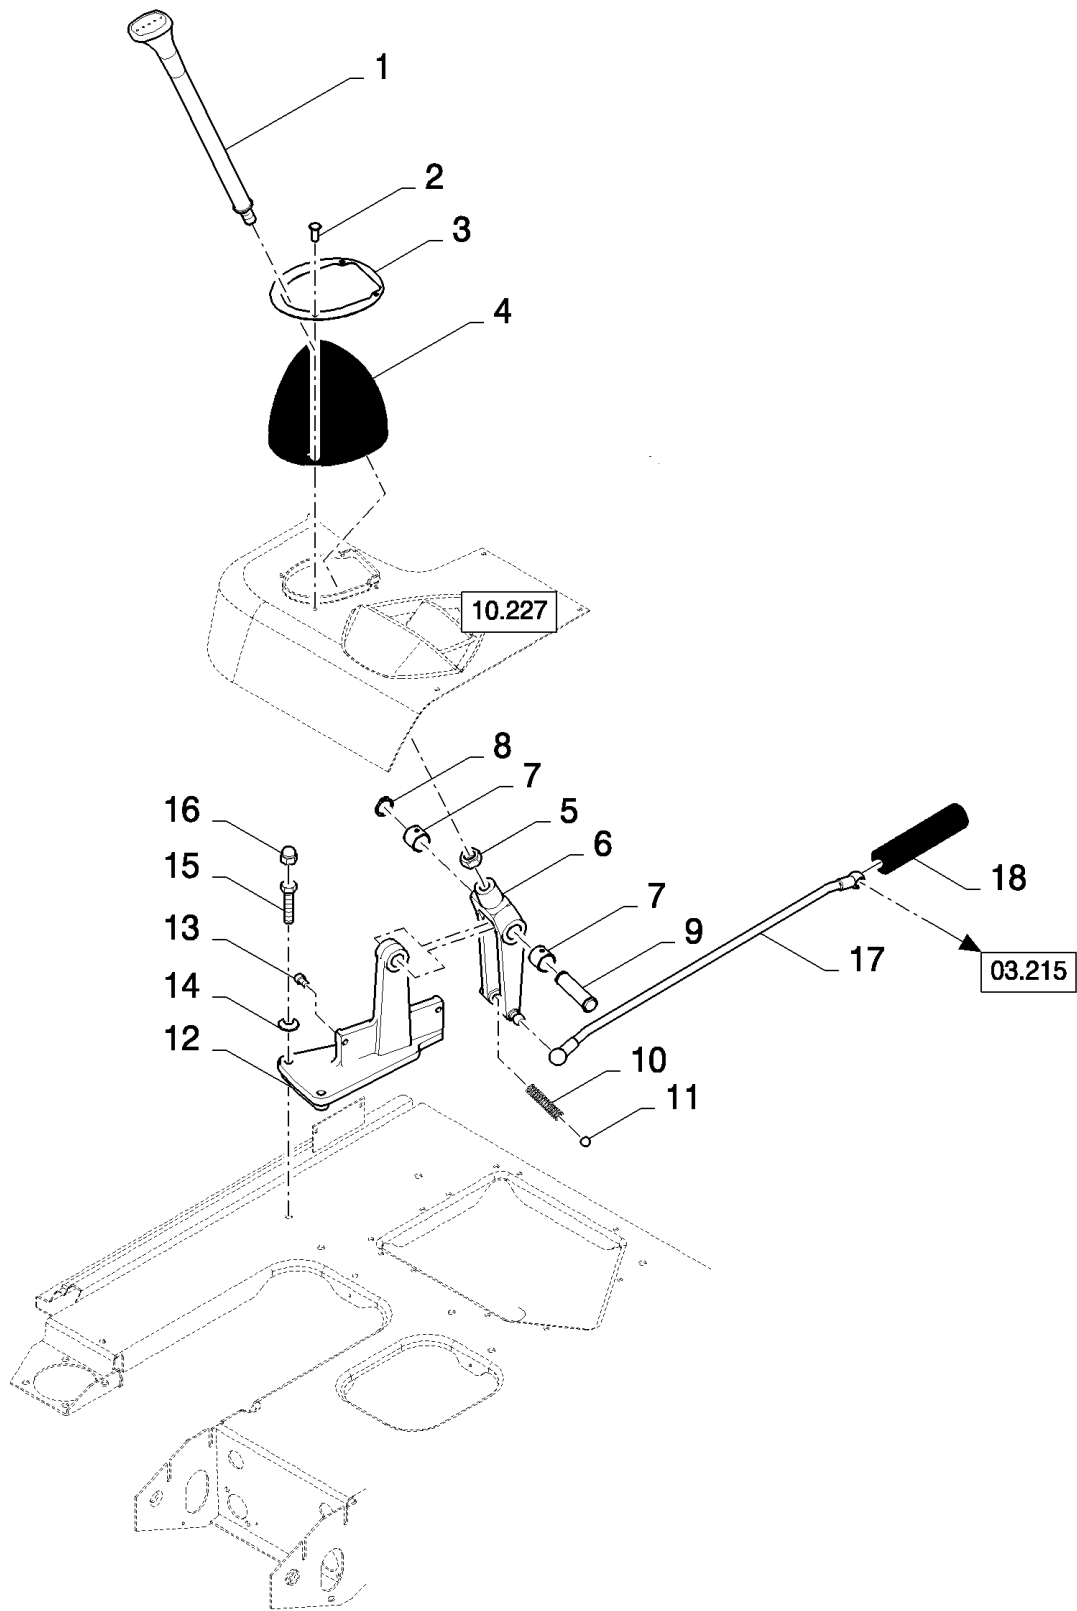

10.213(01) GEARSHIFT CONTROL

10.213(01) GEARSHIFT CONTROL

сылка	Номер детали	Кол-во	Описание
1	84077265	1	HANDLE,
2	84607894	4	PLUG,
3	84433803	1	PLATE, COVER, , BSN C551
4	84320415	1	BELLOWS,
5	364164	1	NUT, Thin, M16 x 1.5, CI 04, M16x1.5
6	84433403	1	LEVER,
7	420761	2	BUSHING,
8	370024	1	RING, SNAP, M20, Ext,
9	9831112	1	PIN,
10	84041522	1	SPRING,
11	84041521	1	BALL,
12	84433432	1	SUPPORT,
13	86566099	2	SCREW, Hex Soc Hd, M8 x 16, 12.9, M8x16
14	140045	3	WASHER, SPRING, Belleville, M10,
15	120069	3	BOLT, Hex, M10 x 50, 8.8,
16	747886	3	NUT,
17	87315710	1	ROD, CONNECTING,
18	9507231	1	TUBE, L=0.125M