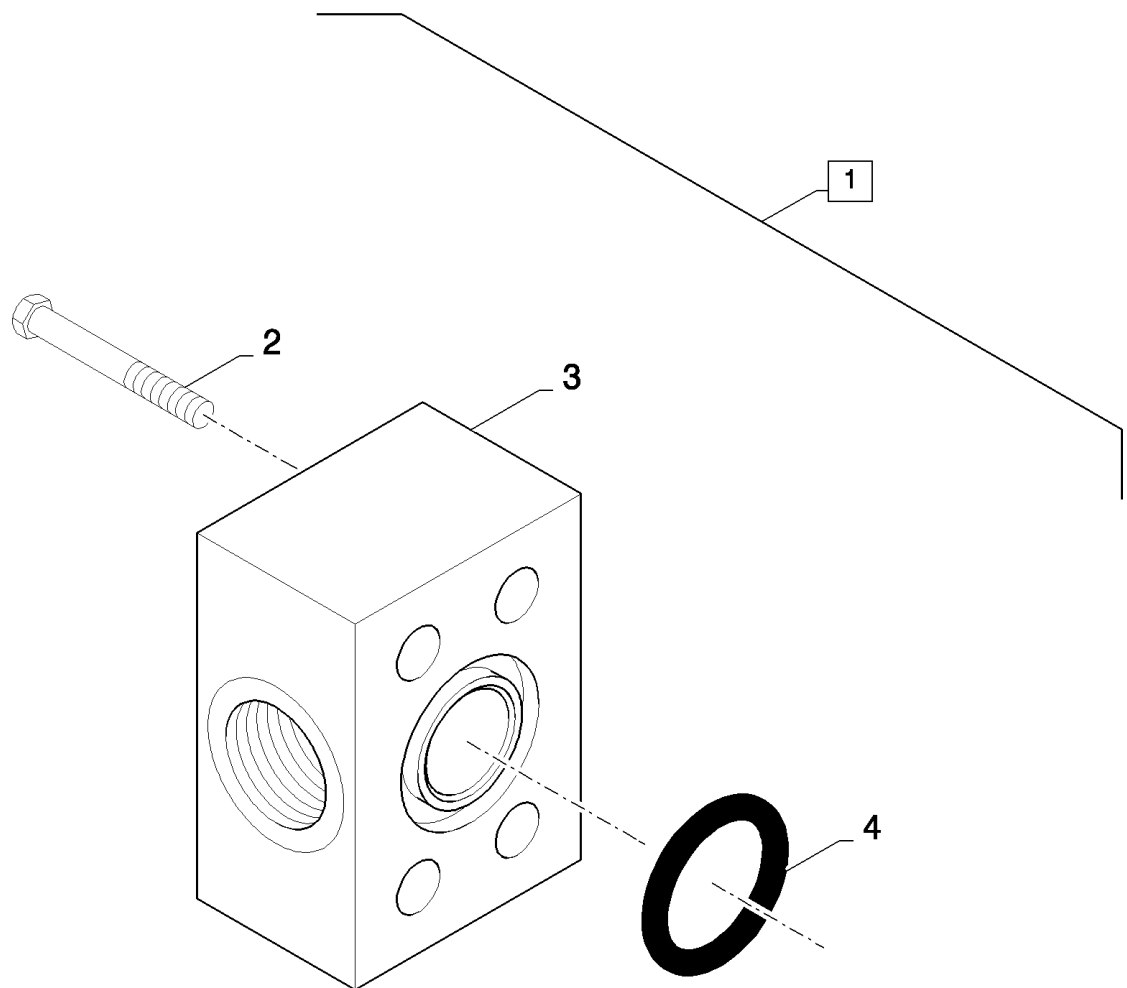

05.211(01) POWERED REAR AXLE - MOUNTING KIT

сылка	Номер детали	Кол-во	Описание
1	84045157	2	KIT, , FOR MOUNTING KIT 100CC
1	84053542	2	KIT, , FOR MOUNTING KIT 130CC
2	89512275	4	BOLT, , FOR MOUNTING KIT 100CC
2	9818286	4	BOLT, Hex, 1/2"-13 x 3 1/2", G8, , FOR MOUNTING KIT 130CC
3	9811684	1	ADAPTER, , FOR MOUNTING KIT 100CC
3	9818288	1	ADAPTER, , FOR MOUNTING KIT 130CC
4	353108	1	O-RING, -219, 70 Duro, 1.296" ID x .139" Thk, , FOR MOUNTING KIT 100CC
4	14464080	1	O-RING, -222, 70 Duro, 1.484" ID x .139" Thk, , FOR MOUNTING KIT 130CC