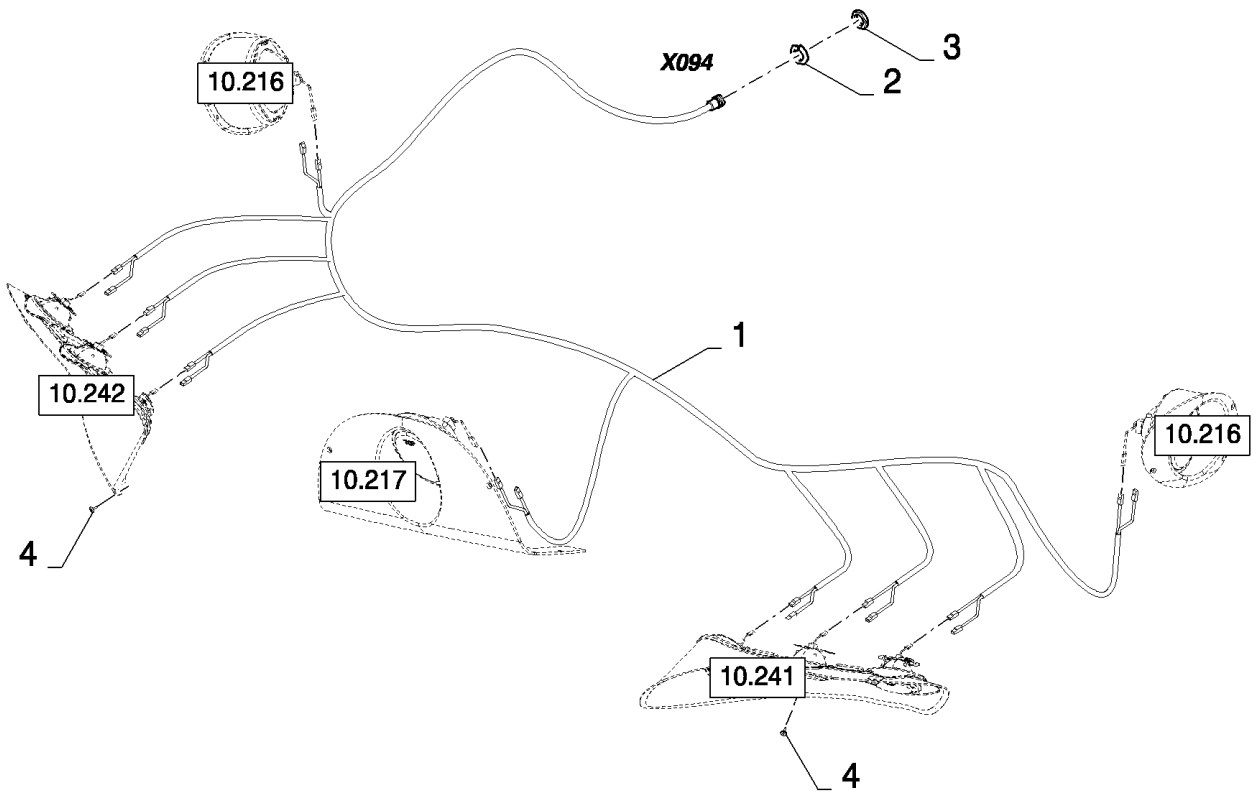

06.234(01) CAB ROOF LIGHTS - WIRING

CS6090 COMBINE (9/06-) - Electrical System

06.234(01) CAB ROOF LIGHTS - WIRING

сылка	Номер детали	Кол-во	Описание
1	84437197	1	HARNESS, WIRE, , SEE FIGURE 06.518, BSN C543
1	87399335	1	HARNESS, WIRE, , SEE FIGURE 06.590, ASN D544
2	84607513	1	WASHER, LOCK,
3	86619907	1	NUT,
4	86511042	18	SCREW, Cross Pan Hd, M4 x 16,