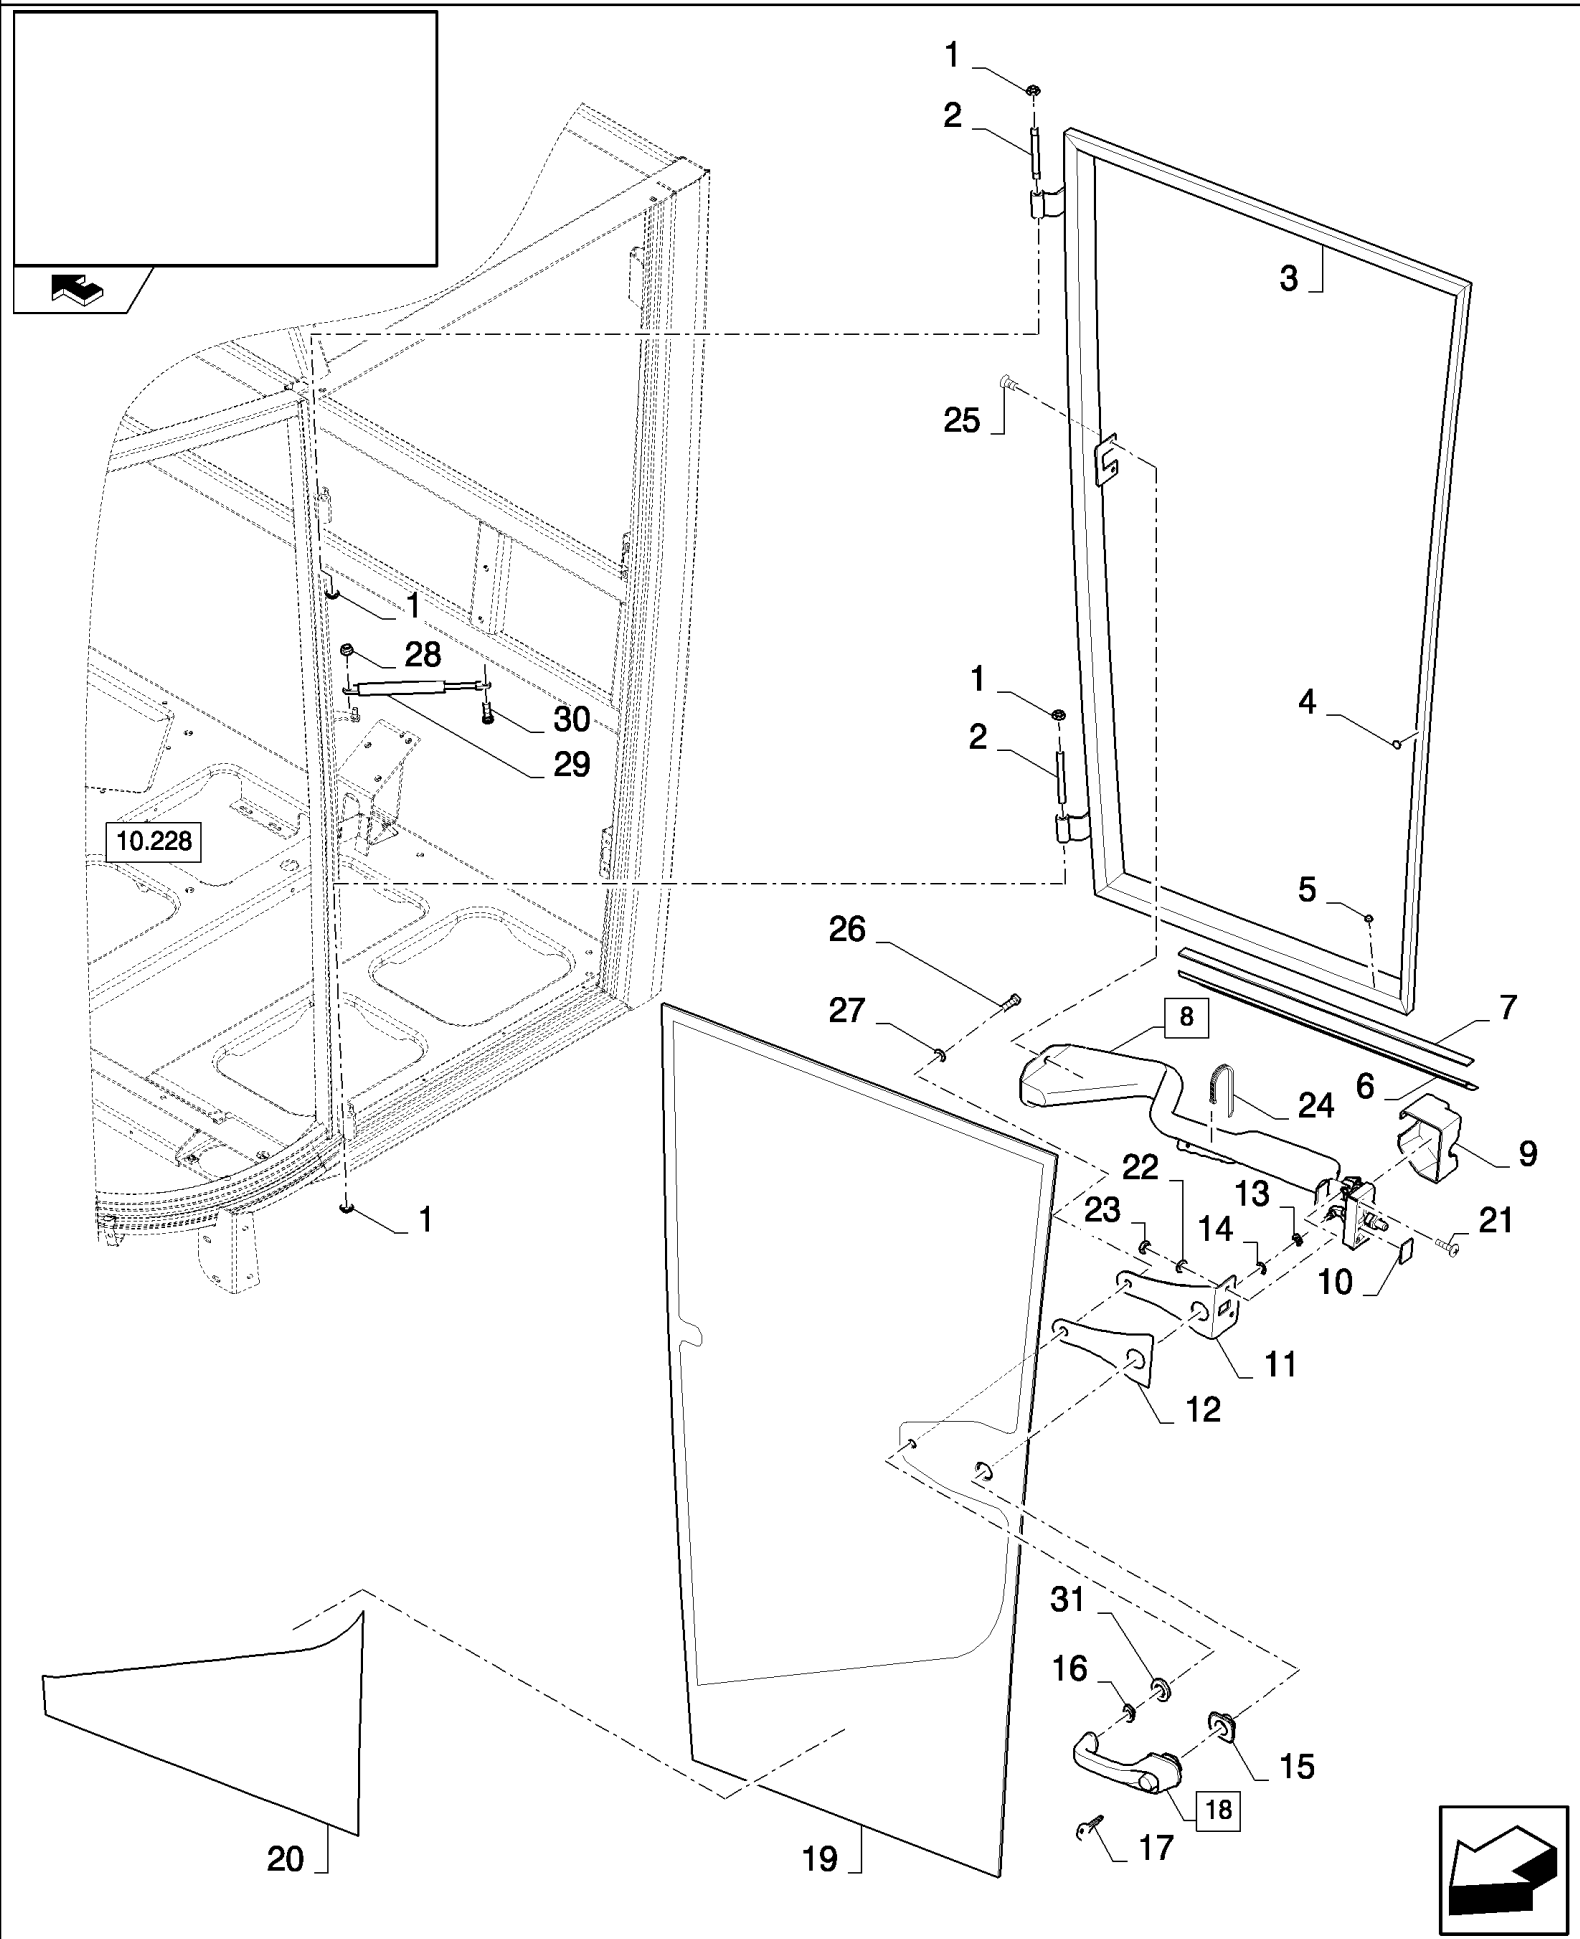

10.233(01) DOOR, LH

10.233(01) DOOR, LH

сылка	Номер детали	Кол-во	Описание
1	431021	4	WASHER, SPECIAL,
2	84607358	2	PIN,
3	84073228	1	DOOR,
4	9992358	8	ELASTIC STOP, 3.5MM
5	9818501	2	PLUG, Sq, Plastic, 4.8MM
6	84807851	1	PLATE,
7	NS	2	NOT SERVICED, L=1.4M
8	84989910	1	HANDLE, (9,10)
9	NSS	1	NOT SERVICED SEPARATELY,
10	NSS	1	NOT SERVICED SEPARATELY,
11	84819764	1	PLATE,
12	84819765	1	SEAL, RUBBER,
13	NSS	1	NOT SERVICED SEPARATELY,
14	NSS	1	NOT SERVICED SEPARATELY,
15	9513968	1	GASKET,
16	9513969	1	GASKET,
17	NSS	1	NOT SERVICED SEPARATELY,
18	9513970	1	HANDLE, (13,14,17)
19	84819792	1	GLASS,
20	84429738	1	DECAL,
21	300352	2	SCREW, Hex Flat Hd, M8 x 40, 4.8,
22	322358	2	WASHER, SPRING, Belleville, M8,
23	9706690	2	NUT, M8, CI 8,
24	747159	1	CLAMP,
25	86511828	2	SCREW, Cross Pan Hd, M6 x 12,
26	NS	2	NOT SERVICED,
26	43117	1	BOLT, Hex, M6 x 30, 8.8,
27	NS	2	NOT SERVICED,
27	322357	1	WASHER, SPRING, Belleville, M6,
28	353308	1	NUT, LOCK, M6 x 1, CI 8,
29	89594808	1	GAS STRUT,
30	86511829	1	SCREW, Cross Pan Hd, M6 x 16,
31	264036	1	BUSHING,