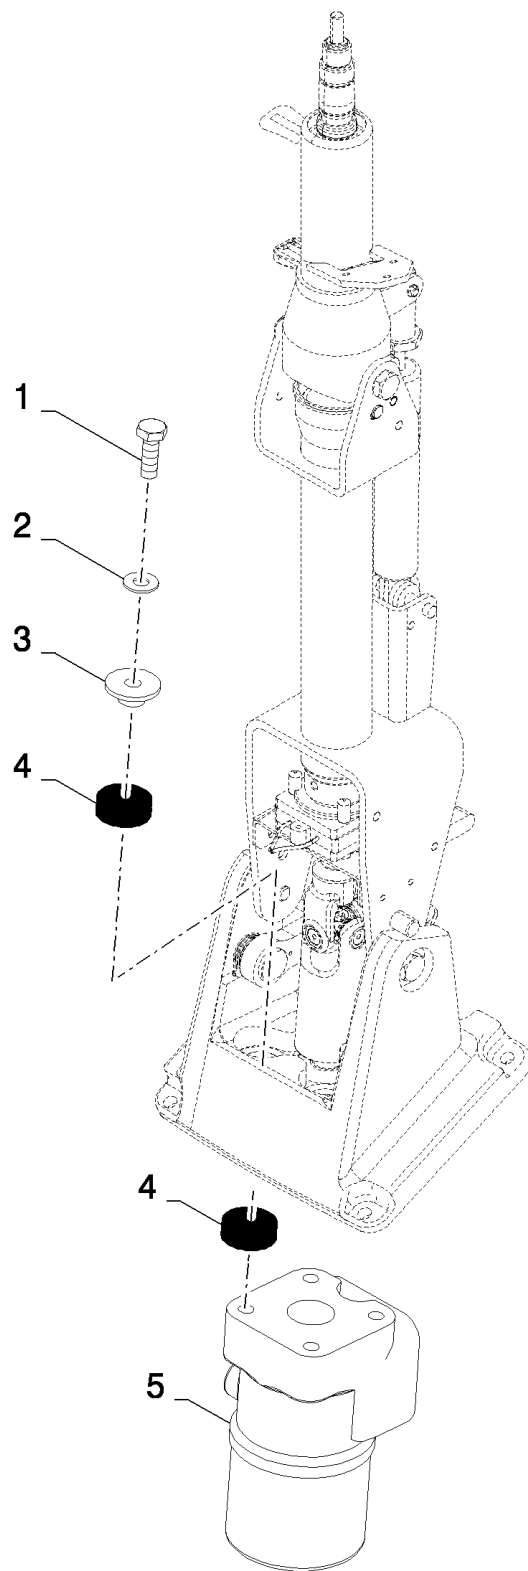

18.84101008(03) POWERED REAR AXLE REBUILD KIT - FOR ADJUSTABLE AXLES

сылка	Номер детали	Кол-во	Описание
1	9706704	4	BOLT, Hex, M10 x 35, 8.8, Full Thd,
2	140045	4	WASHER, SPRING, Belleville, M10,
3	84819581	4	FLANGE,
4	84819582	8	DAMPER,
5	84458935	1	VALVE, HYDRAULIC,