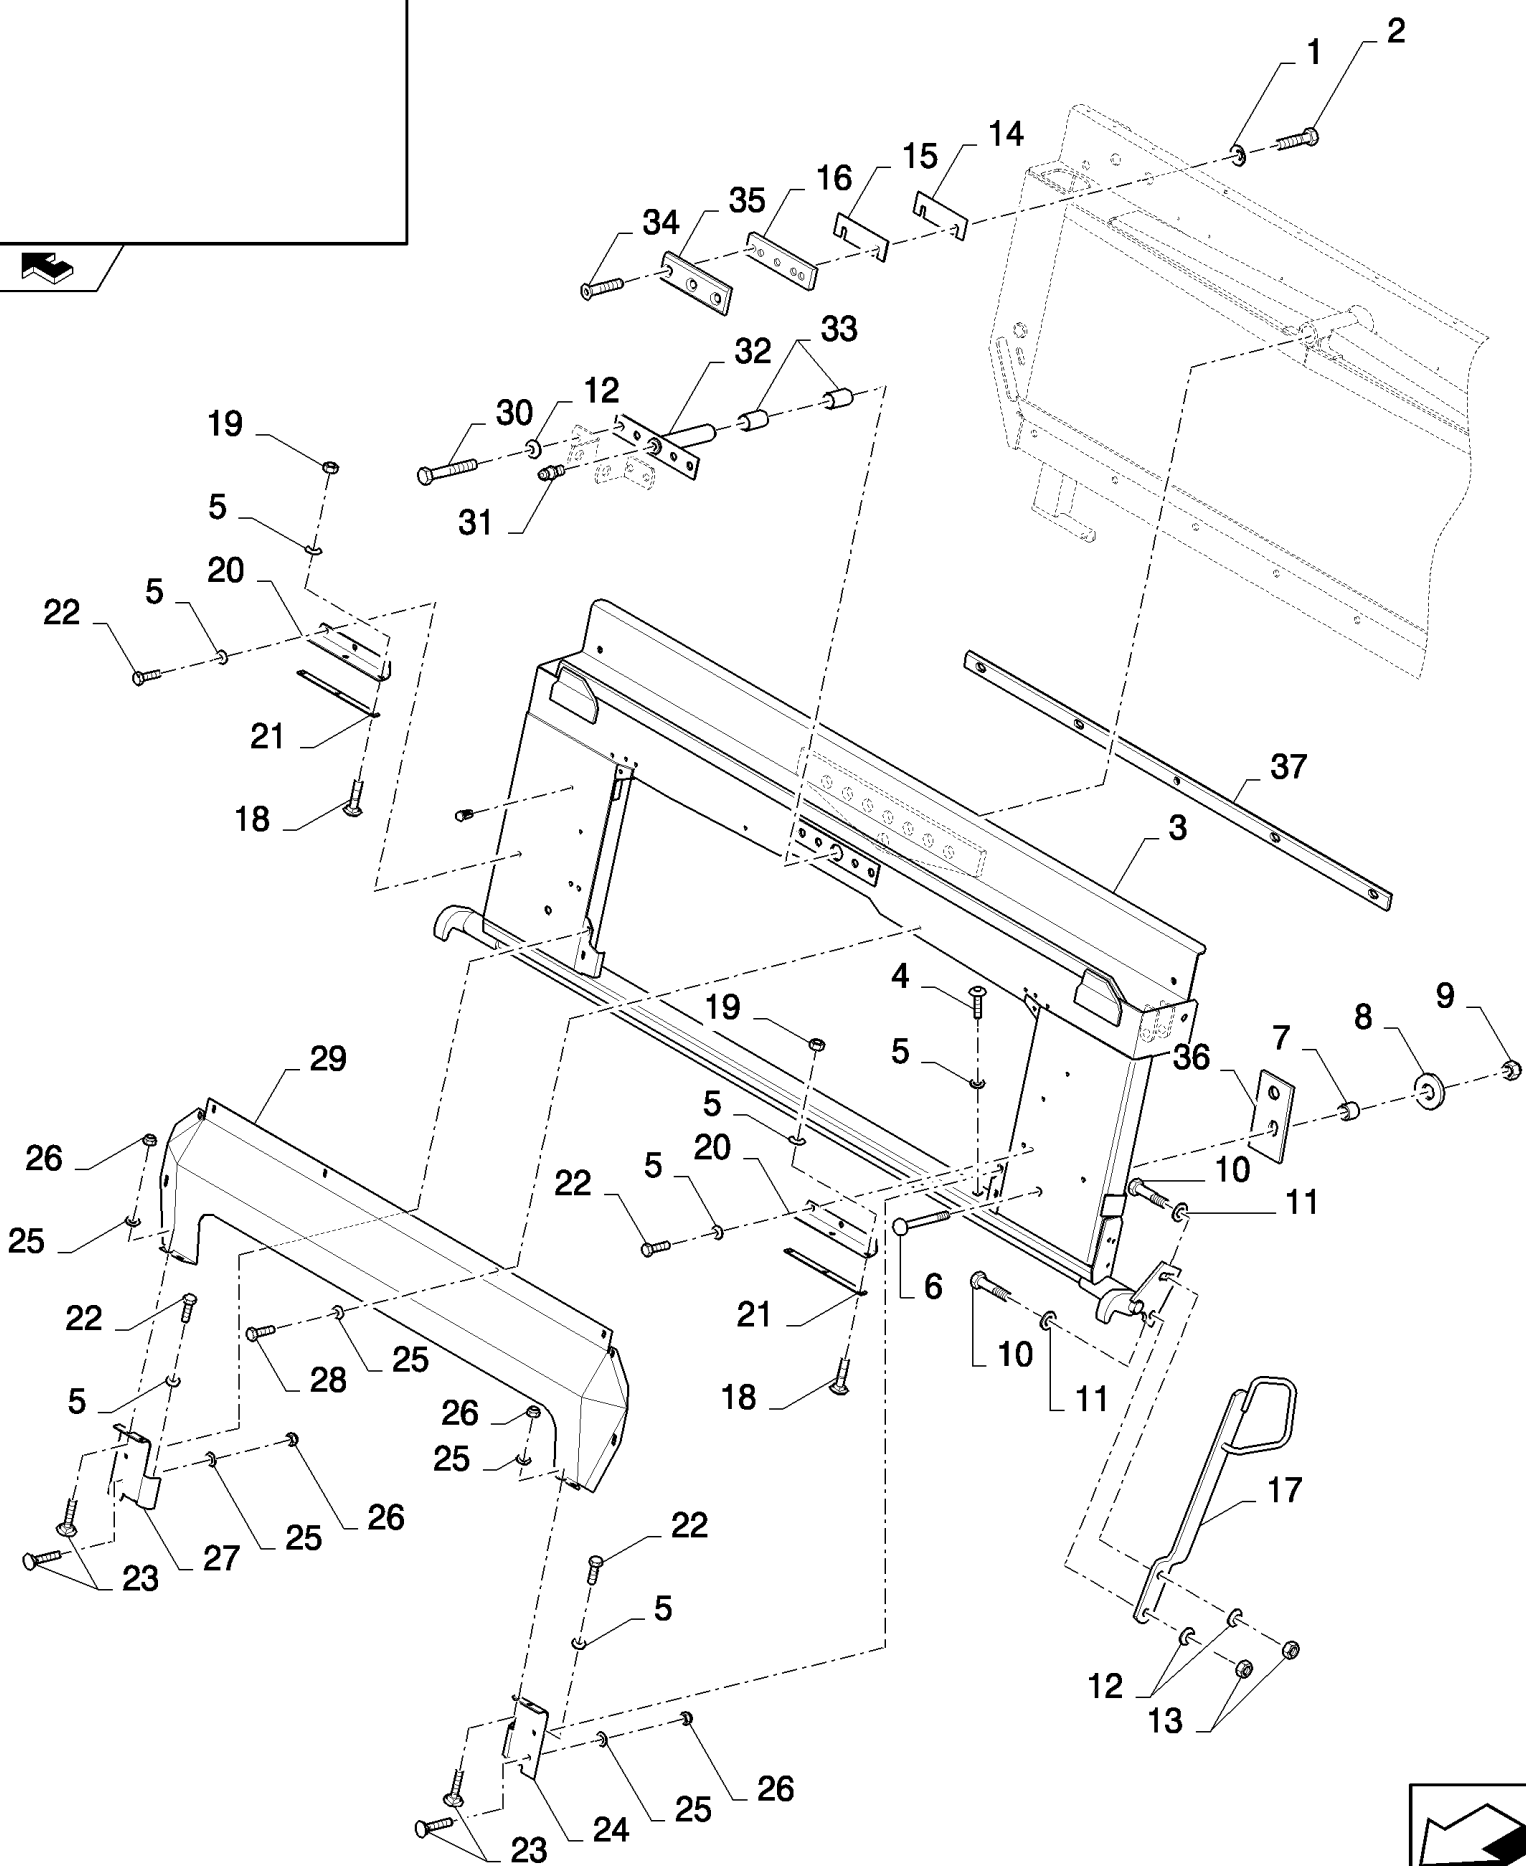

13.210(01) BALANCE FRAME STRAW ELEVATOR

13.210(01) BALANCE FRAME STRAW ELEVATOR

сылка	Номер детали	Кол-во	Описание
1	140045	4	WASHER, SPRING, Belleville, M10,
2	43139	4	SCREW, M10x25
3	84334953	1	FRAME, , BSN C571
3	87547821	1	FRAME, , ASN D572
4	86512788	2	SCREW, M8x30
5	322358	12	WASHER, SPRING, Belleville, M8,
6	300663	2	BOLT, CARRIAGE, Short NK, M16 x 120, CI8.8, M16x120
7	84071496	2	BUSHING, , BSN C571
7	87547698	2	SPACER, , ASN D572
8	913347	2	WASHER, 17MM
9	412066	2	NUT, LOCK, M16 x 2, CI 8, M16
10	43168	2	BOLT, Hex, M16 x 40, 8.8,
11	378246	2	WASHER, 16MM
12	140048	4	WASHER, SPRING, Belleville, M16,
13	100020	2	NUT, M16, CI 8,
14	84989343	2	PLATE, ADJUSTING,
15	84989342	2	PLATE, ADJUSTING,
16	84989344	2	PLATE,
17	87025578	1	LEVER,
18	86507486	4	BOLT, CARRIAGE, Short NK, M8 x 20, CI8.8, Full Thd,
19	9706690	4	NUT, M8, CI 8,
20	84439654	2	ANGLE,
21	84437508	2	PLATE,
22	120104	6	BOLT, Hex, M8 x 20, 8.8,
23	86512439	8	BOLT, CARRIAGE, Short NK, M6 x 16, CI8.8, Full Thd,
24	9500852	1	PLATE, SKID,
25	412649	16	WASHER, SPRING, Belleville, M6,
26	353308	8	NUT, LOCK, M6 x 1, CI 8,
27	9500851	1	PLATE, SKID,
28	120100	8	BOLT, Hex, M6 x 20, 8.8,
29	84071457	1	PLATE,
30	385922	2	BOLT, Hex, M16 x 45, 8.8, Hex, M16 x 45, 8.8
31	321204	1	NIPPLE, LUBE, M6 x 1, 16mm lg,
32	84454379	1	PIN,
33	412365	2	SLEEVE,
34	393698	6	SCREW, Hex Soc Flat Hd, M10 x 25, 8.8, M10x25
35	84045488	2	GASKET,
36	87367412	2	STRIP, , ASN D572
37	87628224	1	WEAR STRIP, , ASN D572