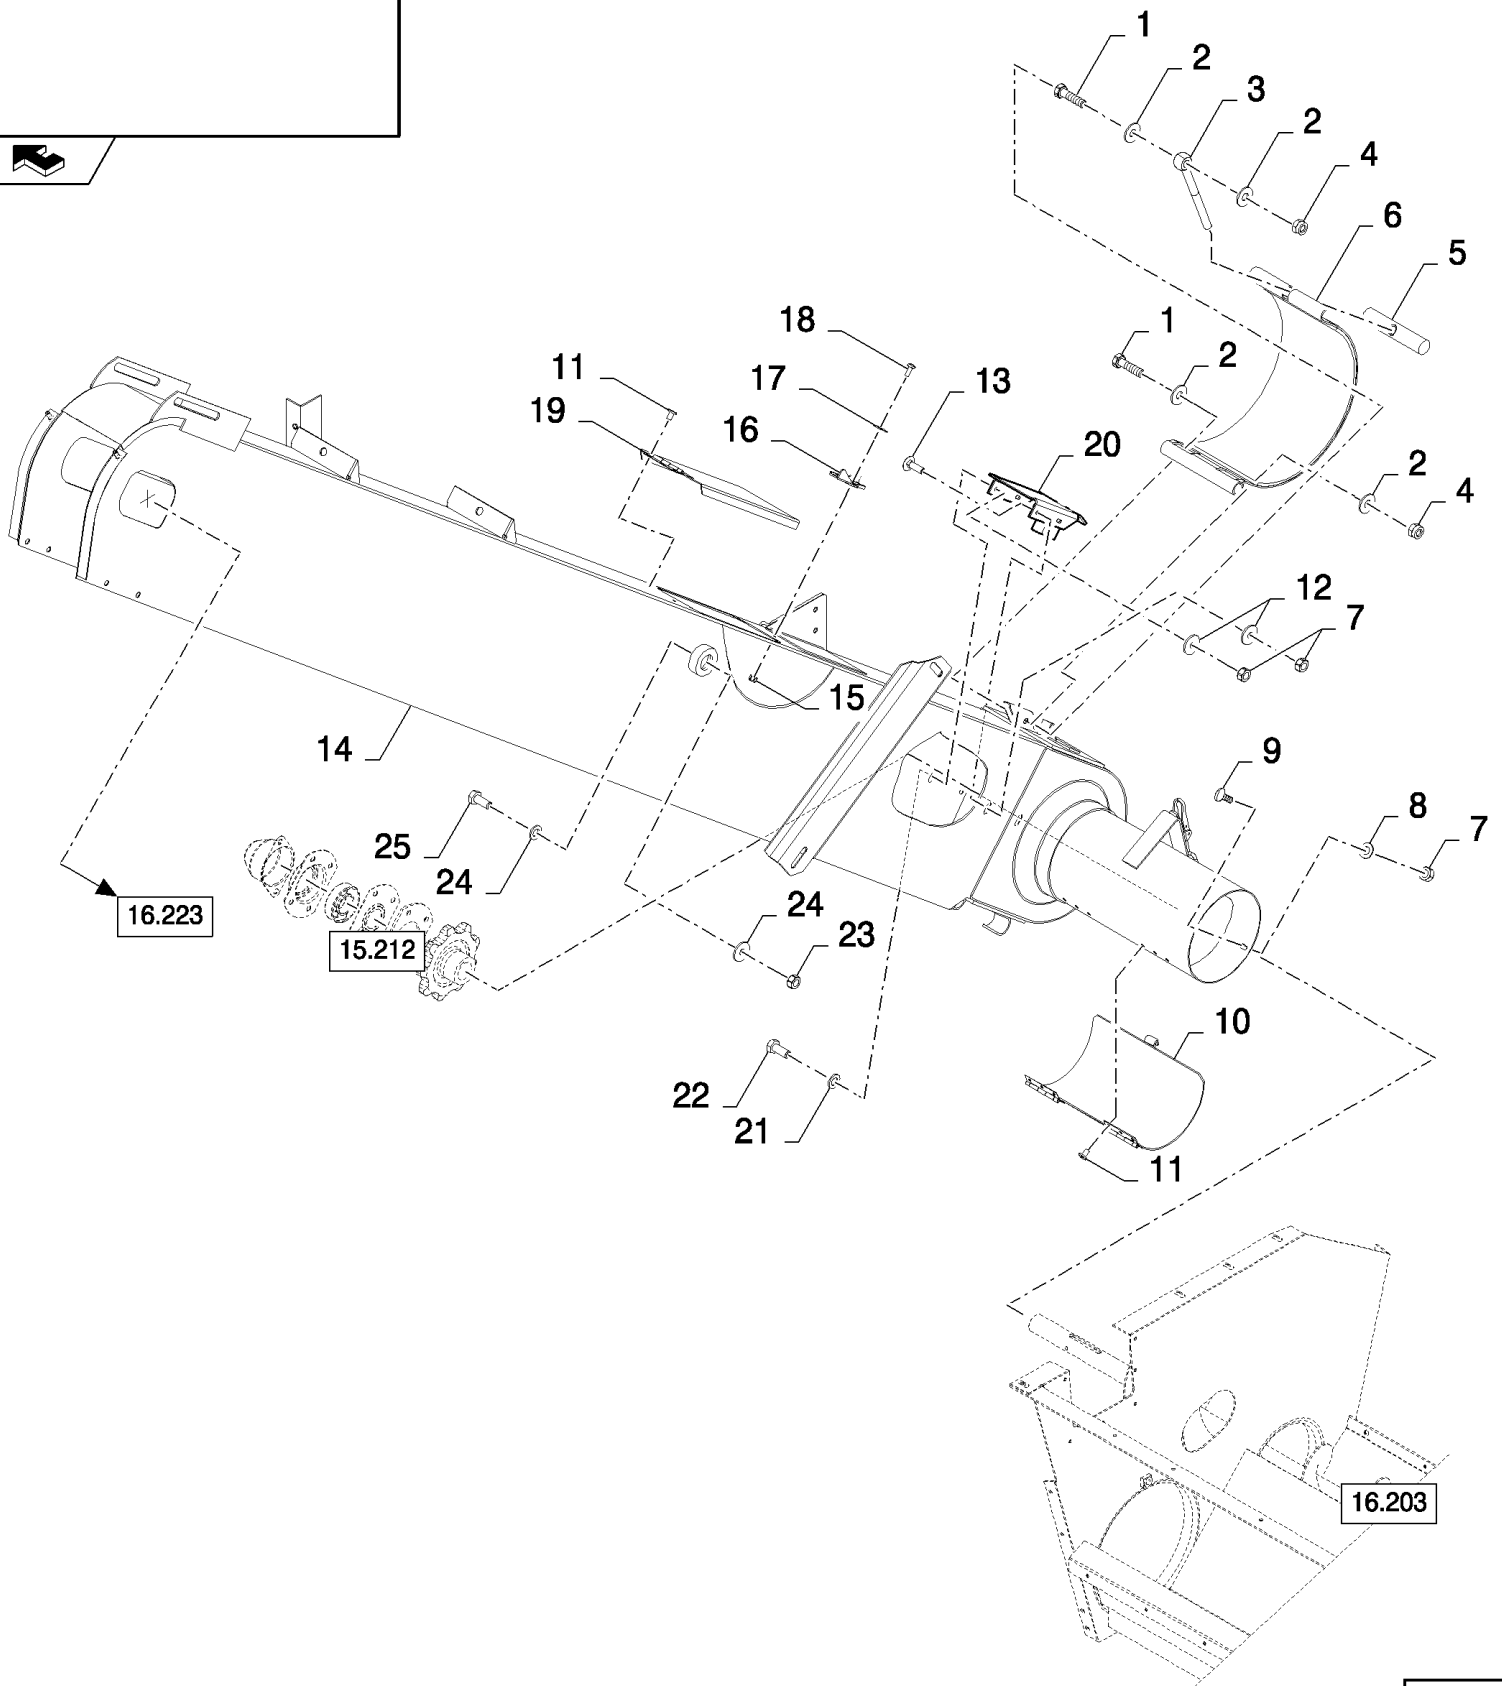

16.225(01) TAILINGS ELEVATORS

16.225(01) TAILINGS ELEVATORS

сылка	Номер детали	Кол-во	Описание
1	43128	2	BOLT, Hex, M8 x 30, 8.8,
2	86511315	4	WASHER, M8 x 16 x 1.6,
3	9811378	1	U-BOLT,
4	86629542	2	NUT, LOCK, M8 x 1.25, CI 8,
5	9811398	1	ROD,
6	84981227	1	COVER,
6	84982640	1	GUARD, , PERFORATED (LONG HOLES)
7	15896221	6	NUT, M6, CI 10,
8	322357	2	WASHER, SPRING, Belleville, M6,
9	86512439	2	BOLT, CARRIAGE, Short NK, M6 x 16, CI8.8, Full Thd,
10	84981226	1	COVER,
11	NSS	8	NOT SERVICED SEPARATELY, Rivet
12	412649	4	WASHER, SPRING, Belleville, M6,
13	9706703	3	BOLT, CARRIAGE, Short NK, M6 x 20, CI8.8, Full Thd,
14	87387264	1	ELEVATOR, , STANDARD
14	87387321	1	ELEVATOR, , REINFORCED
15	385681	1	NUT, LOCK, M4 x .7, CI 8, M4
16	362786	1	FASTENER,
17	362785	1	WASHER,
18	86585706	1	SCREW, Cross Pan Hd, M4 x 10,
19	84981225	1	COVER,
20	84980989	1	EXTENSION, , STANDARD
20	84981153	1	EXTENSION, , REINFORCED
21	140040	1	WASHER, M6 x 22 x 2,
22	86508568	1	BOLT, Hex, M6 x 16, 8.8,
23	9706690	6	NUT, M8, CI 8,
24	140041	4	WASHER, M8 x 28 x 3,
25	84025547	2	SCREW,