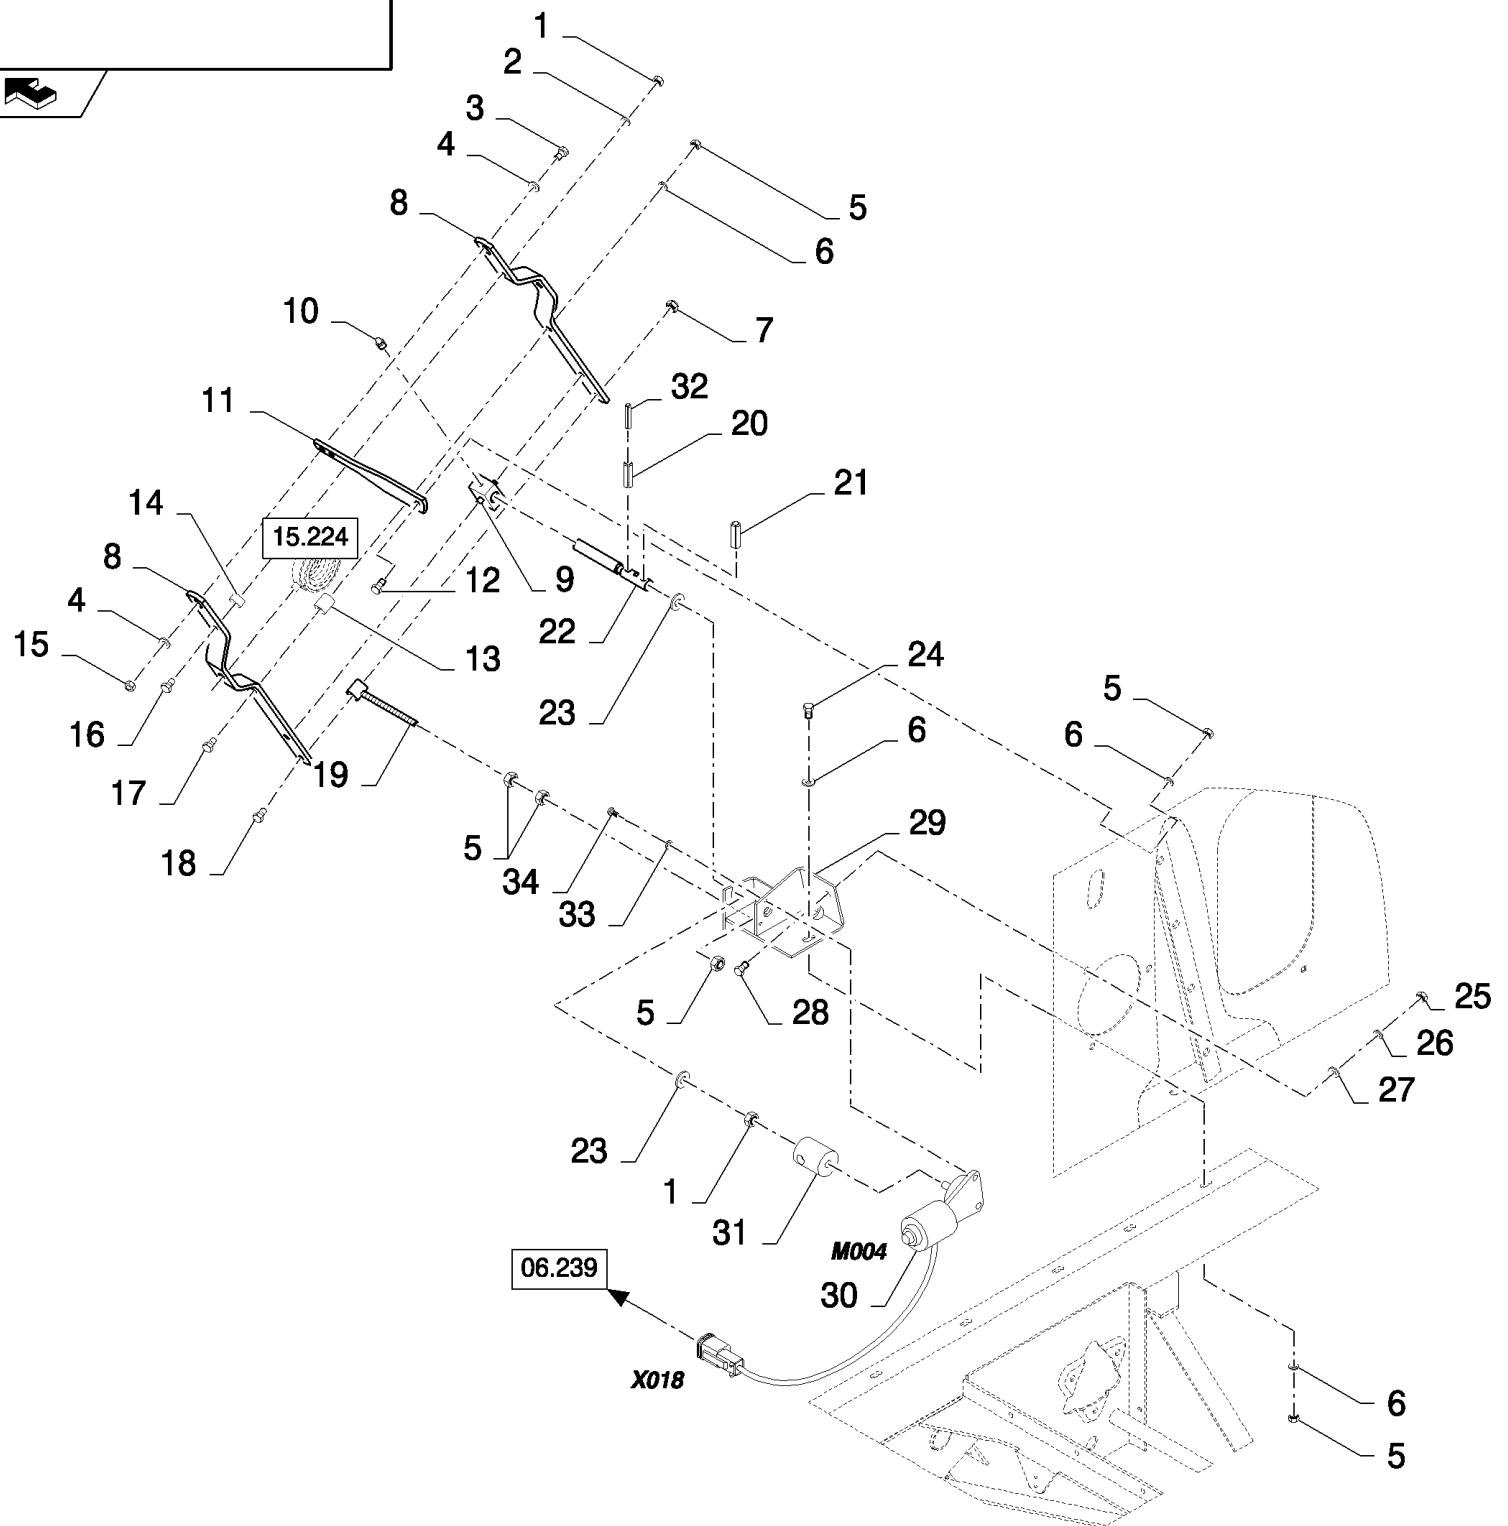

15.223(01) FAN VARI-DRIVE

15.223(01) FAN VARI-DRIVE

сылка	Номер детали	Кол-во	Описание
1	9706690	2	NUT, M8, CI 8,
2	322358	1	WASHER, SPRING, Belleville, M8,
3	120069	1	BOLT, Hex, M10 x 50, 8.8,
4	378244	2	WASHER, M10,
5	100016	7	NUT, M10, CI 8,
6	140045	4	WASHER, SPRING, Belleville, M10,
7	86629542	1	NUT, LOCK, M8 x 1.25, CI 8,
8	84076709	2	ARM,
9	84453114	1	ADJUSTER,
10	323713	1	NIPPLE, LUBE, 6MM
11	84076718	1	ARM,
12	43140	1	BOLT, Hex, M10 x 30, 8.8, Full Thd,
13	84439930	1	BUSHING,
14	334055	1	SPACER,
15	100037	1	NUT, M10 x 1.5, CI 8,
16	43129	1	BOLT, Hex, M8 x 40, 8.8,
17	412217	1	BOLT, Hex, M10 x 55, 8.8, M10x55
18	43130	1	BOLT, Hex, M8 x 50, 8.8,
19	84076788	1	ROD,
20	86548577	2	PIN, LOCK, M8 x 40, Slotted,
21	300872	1	PIN, LOCK, M8 x 36, Slotted,
22	87368039	1	SHAFT,
23	86592703	2	WASHER, M20 x 50 x 6, HT,
24	9706704	1	BOLT, Hex, M10 x 35, 8.8, Full Thd,
25	9706685	1	NUT, M12, CI 8,
26	140046	1	WASHER, SPRING, Belleville, M12,
27	378245	1	WASHER, M12,
28	9706687	1	BOLT, Hex, M12 x 30, 8.8,
29	87331052	1	MOUNT, ENGINE,
30	86579537	1	MOTOR, ELECTRIC,
31	89831501	1	BUSHING,
32	86977792	2	PIN, LOCK, M5 x 40, Slotted,
33	322357	3	WASHER, SPRING, Belleville, M6,
34	86508568	3	BOLT, Hex, M6 x 16, 8.8,