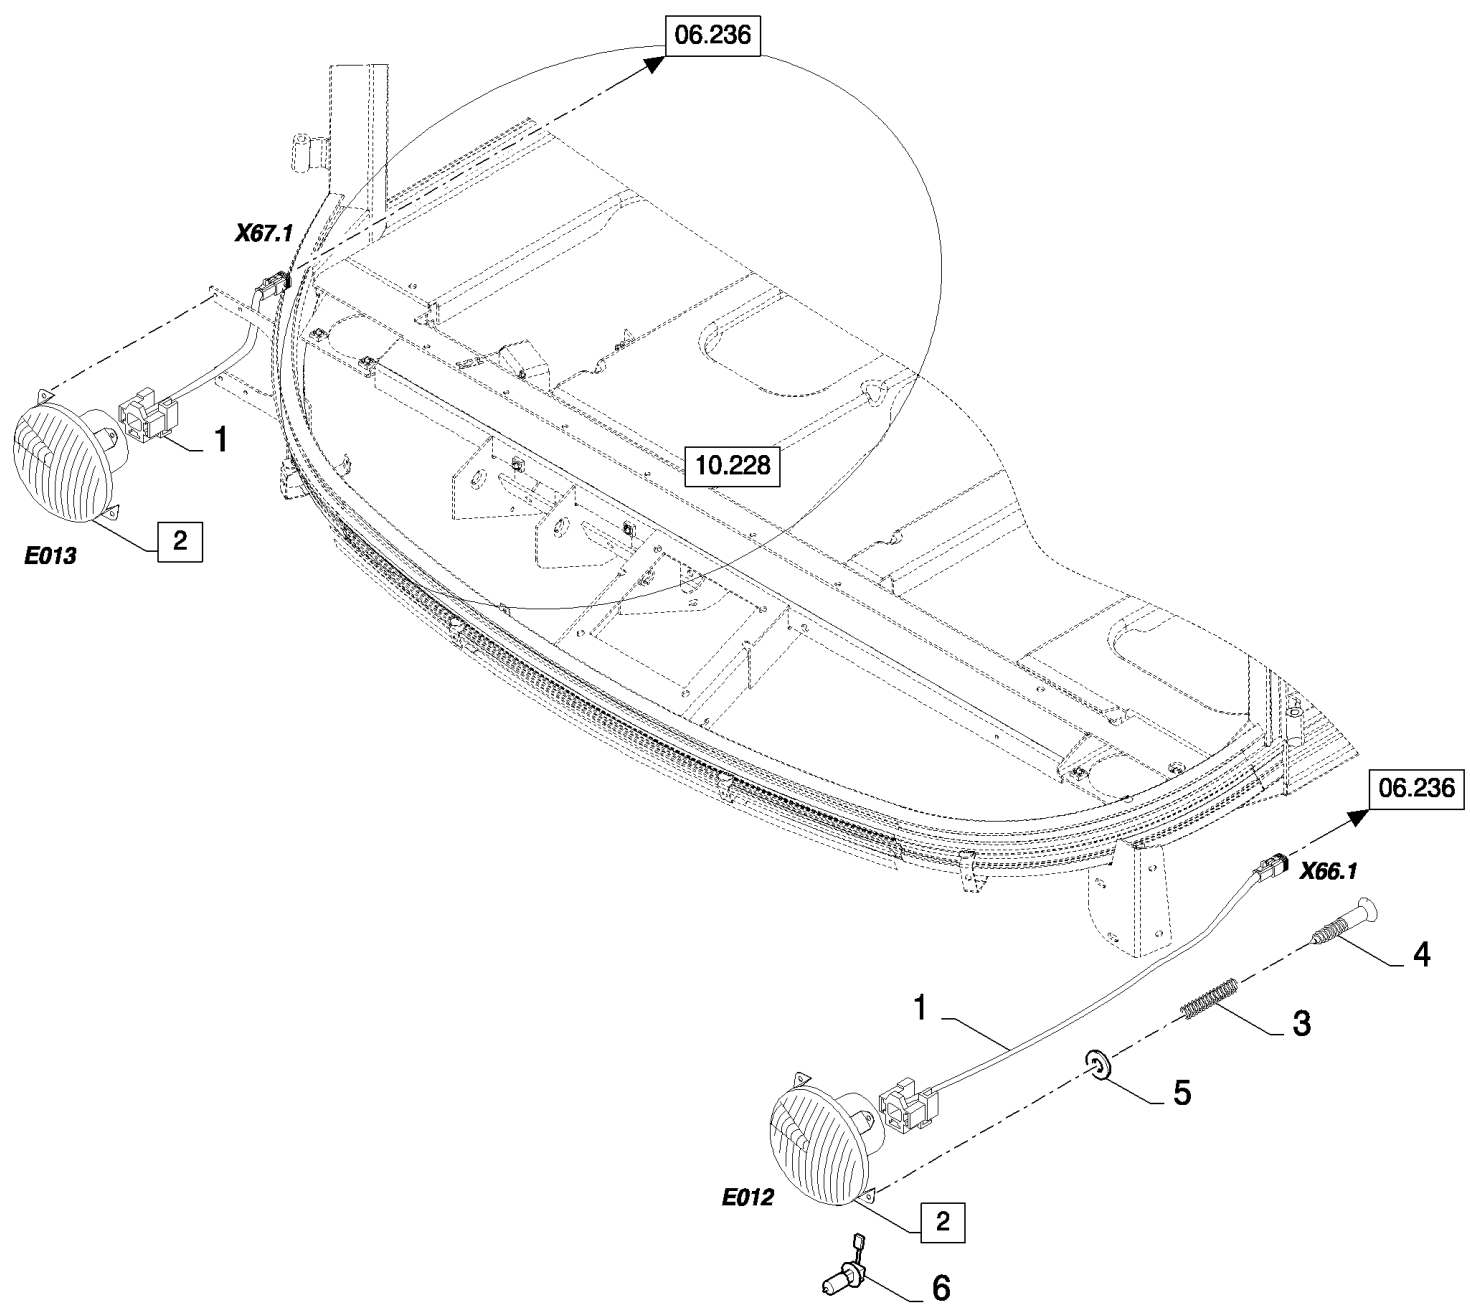

06.202(01) HEADLIGHTS

06.202(01) HEADLIGHTS

сылка	Номер детали	Кол-во	Описание
1	84437362	2	HARNES, WIRE, , SEE FIGURE 06.532/06.533
2	84067914	2	HEADLAMP, (3 to 6)
3	84429835	4	SPRING,
4	84429834	4	SCREW,
5	9824840	4	WASHER, M4,
6	446592	1	BULB,