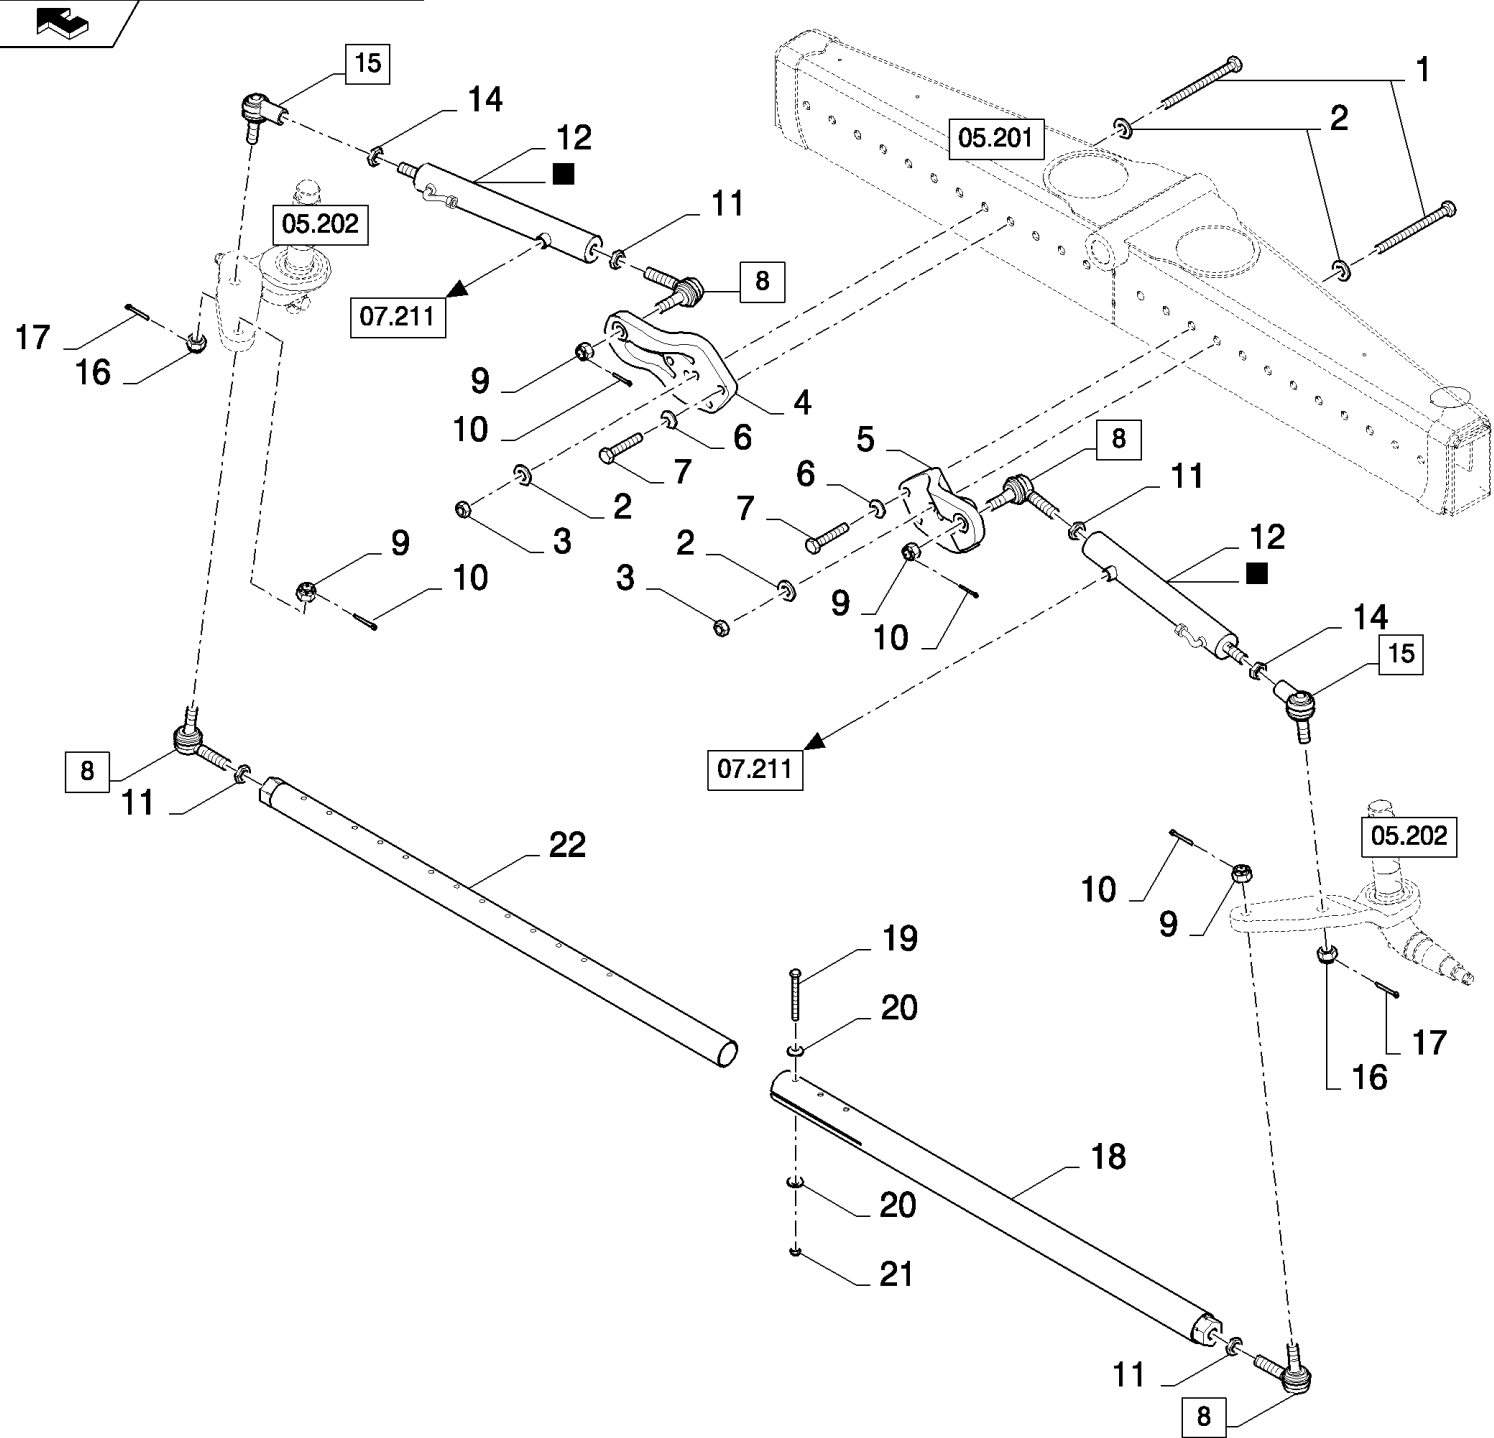

05.203(01) ADJUSTABLE STEERING AXLE AND CYLINDERS

05.203(01) ADJUSTABLE STEERING AXLE AND CYLINDERS

сылка	Номер детали	Кол-во	Описание
1	87015582	4	BOLT, Hex, M16 x 160, 10.9, M16x150
2	394631	8	WASHER,
3	392530	4	NUT, M16, CI 10,
4	84439012	1	SUPPORT, RH
5	84439011	1	SUPPORT, LH
6	140048	2	WASHER, SPRING, Belleville, M16,
7	120091	2	BOLT, Hex, M16 x 60, 8.8,
8	84440541	4	BALL JOINT, (9,10)
9	NSS	4	NOT SERVICED SEPARATELY,
10	NSS	4	NOT SERVICED SEPARATELY,
11	331209	4	NUT, 13/16"-16, G2,
12	84440415	2	HYDRAULIC CYLINDER, (13)
13	84026019	2	KIT, SEALS,
14	320771	2	NUT, Thin, M20 x 1.5, CI 04,
15	84039559	2	BALL JOINT, (16,17)
16	412103	1	NUT,
17	300595	1	PIN, SPLIT (COTTER), M4 x 40,
18	84439201	1	TRACK ROD ASSY,
19	120073	3	BOLT, Hex, M10 x 80, 8.8,
20	379401	6	CLAMP,
21	412141	3	NUT, LOCK, M10 x 1.5, CI 8,
22	84439211	1	TRACK ROD ASSY,