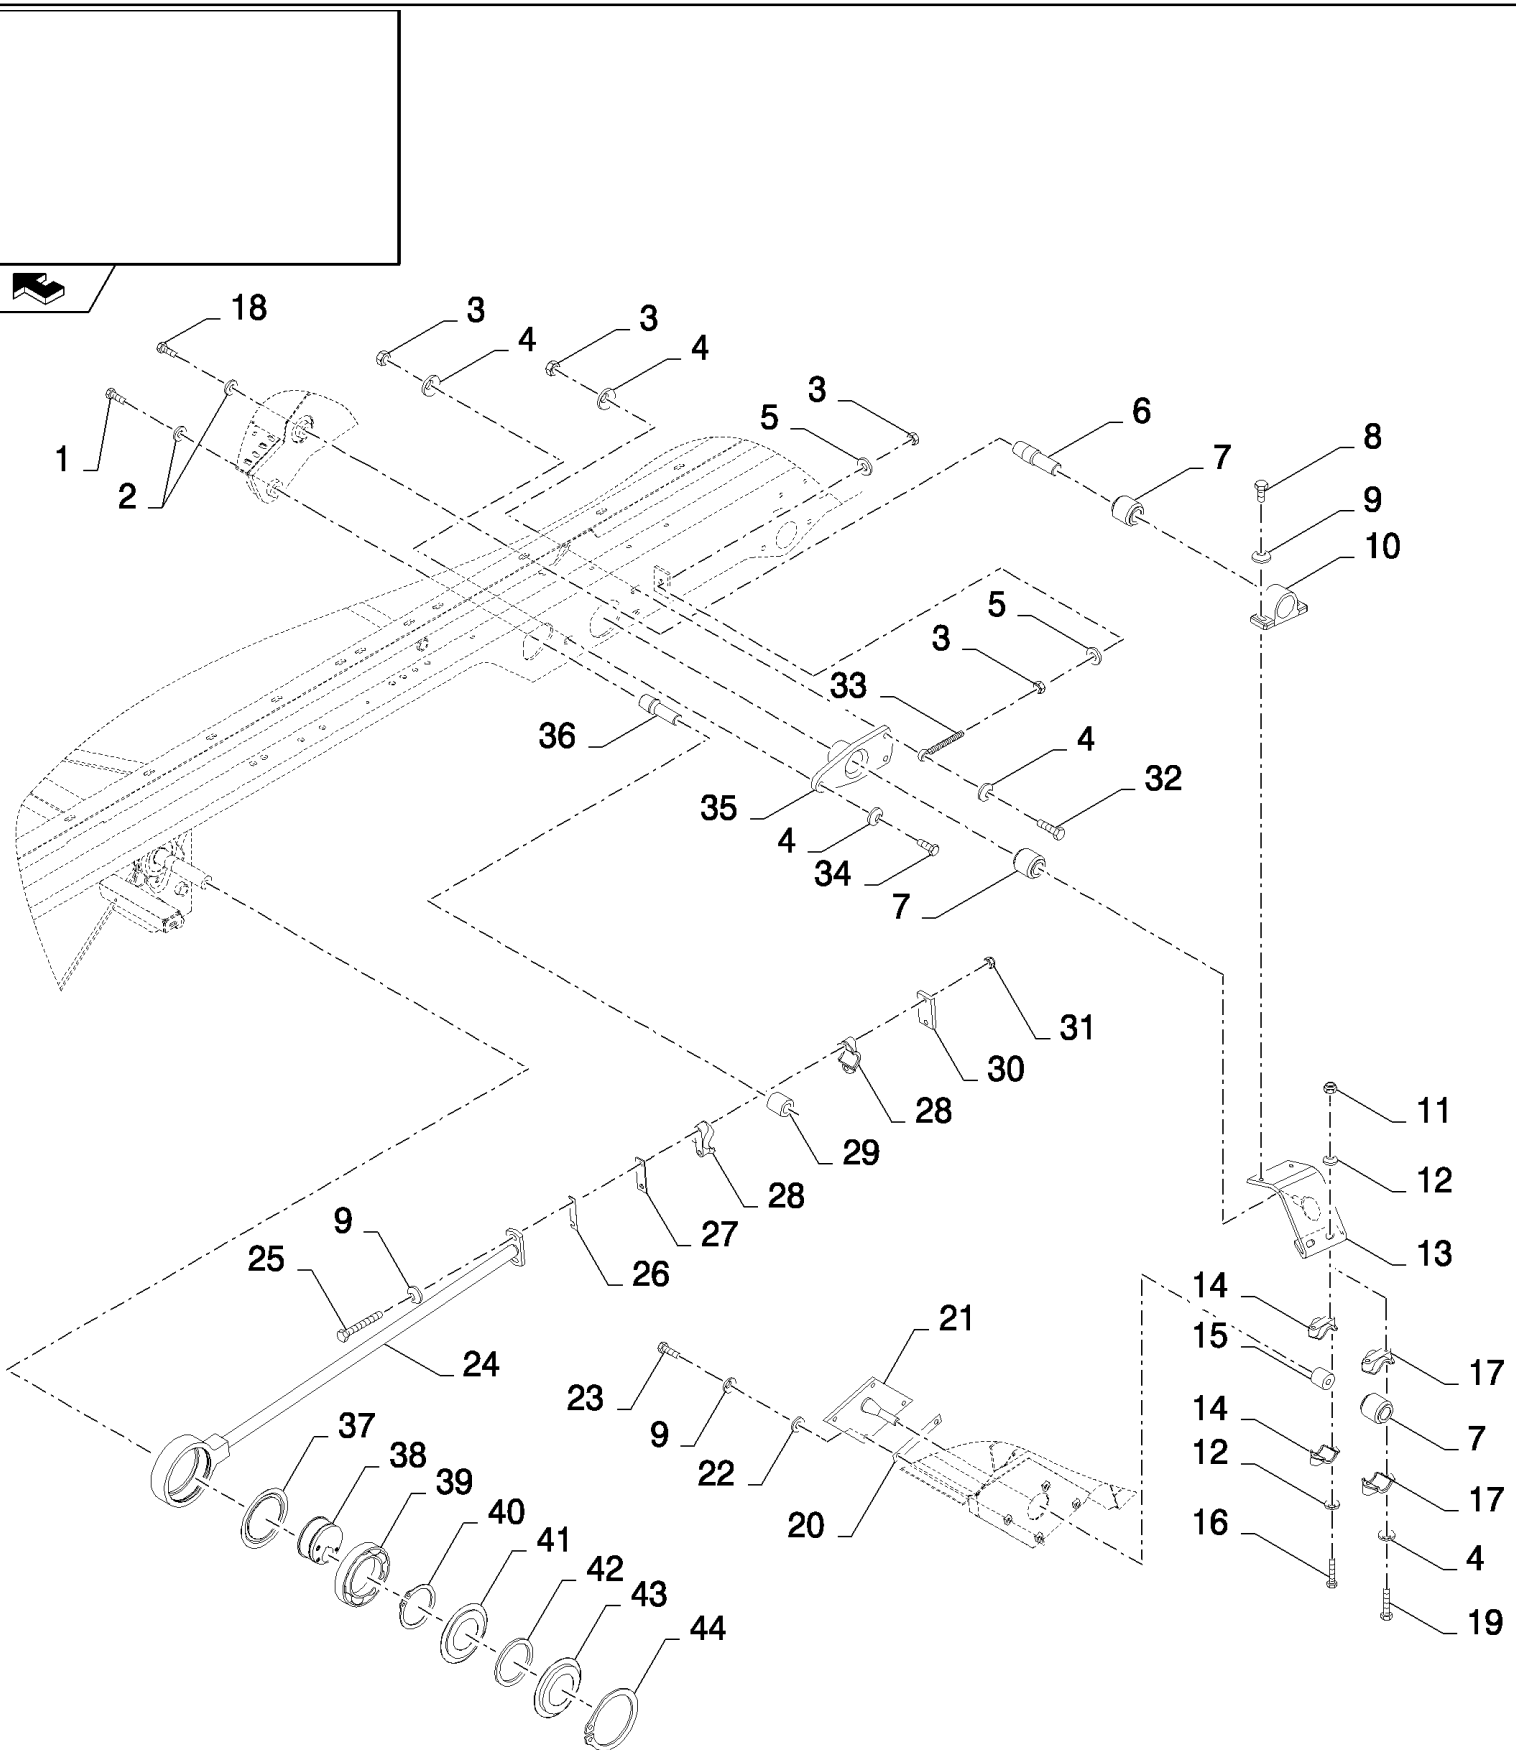

15.218(01) SHAKER SHOE

CS6090 COMBINE (9/06-) - Cleaning

15.218(01) SHAKER SHOE

сылка	Номер детали	Кол-во	Описание
1	120091	2	BOLT, Hex, M16 x 60, 8.8,
2	86592702	4	WASHER, M16 x 45 x 6, HT, 16MM
3	9706685	8	NUT, M12, CI 8,
4	140046	AR	WASHER, SPRING, Belleville, M12,
5	140018	2	WASHER, M12 x 24 x 2.5,
6	9813486	2	SHAFT,
7	84459072	AR	BUSHING, RUBBER,
8	43139	4	SCREW, M10x25
9	140045	20	WASHER, SPRING, Belleville, M10,
10	9813482	2	HUB,
11	86629542	4	NUT, LOCK, M8 x 1.25, CI 8, , FOR CS6070, CS6080, CS6090 ONLY, FOR CS6050 ONLY
12	322358	8	WASHER, SPRING, Belleville, M8, , FOR CS6050 ONLY, FOR CS6070, CS6080, CS6090 ONLY
13	89813487	1	ARM, RH, FOR CS6050 ONLY
13	89813487	1	ARM, RH, FOR CS6050 ONLY, FOR CL6060 AND CS6060 Hillside ONLY, FOR SMALL GRAIN ONLY
13	84439325	1	ARM, RH, FOR CS6070, CS6080, CS6090 ONLY
13	89813488	1	ARM, LH, FOR CS6050 ONLY
13	89813488	1	ARM, LH, FOR CS6050 ONLY, FOR SMALL GRAIN ONLY, FOR CL6060 AND CS6060 Hillside ONLY
13	84439331	1	ARM, LH, FOR CS6070, CS6080, CS6090 ONLY
14	320033	4	HOUSING, , FOR CS6050 ONLY
14	320033	4	HOUSING, , FOR CS6050 ONLY, FOR CL6060 AND CS6060 Hillside ONLY, FOR SMALL GRAIN ONLY
15	84000052	2	BUSHING, RUBBER, , FOR CS6050 ONLY
15	84000052	2	BUSHING, RUBBER, , FOR CS6050 ONLY, FOR SMALL GRAIN ONLY, FOR CL6060 AND CS6060 Hillside ONLY
16	331175	4	BOLT, Hex, M8 x 75, 8.8,
17	84446877	4	HOUSING, BEARING, , FOR CS6070, CS6080, CS6090 ONLY
18	440587	2	SCREW, Hex, M16 x 55, 8.8, Full Thd,
19	43158	4	BOLT, Hex, M12 x 80, 8.8, , FOR CS6070, CS6080, CS6090 ONLY
20	84031772	2	SUPPORT,
21	9504172	1	DEFLECTOR, RH, FOR CS6050 ONLY
21	9504172	1	DEFLECTOR, RH, FOR CS6050 ONLY, FOR CL6060 AND CS6060 Hillside ONLY, FOR SMALL GRAIN ONLY
21	84439817	1	SUPPORT, RH, FOR CS6070, CS6080, CS6090 ONLY
21	9504219	1	KIT, LH, FOR CS6050 ONLY
21	9504219	1	KIT, LH, FOR CS6050 ONLY, FOR SMALL GRAIN ONLY, FOR CL6060 AND CS6060 Hillside ONLY
21	84439805	1	SUPPORT, LH, FOR CS6070, CS6080, CS6090 ONLY
22	378244	8	WASHER, M10, , FOR CS6050, CL6060 AND CS6060 Hillside ONLY
23	43140	8	BOLT, Hex, M10 x 30, 8.8, Full Thd,
24	9504180	2	ARM,
25	120074	4	BOLT, Hex, M10 x 90, 8.8,
26	9508617	4	PLATE, ADJUSTING,
27	9508615	2	SPACER,
28	387449	4	HALF-FLANGE,
29	395394	2	BUSHING,
30	84023740	2	PLATE, COVER,