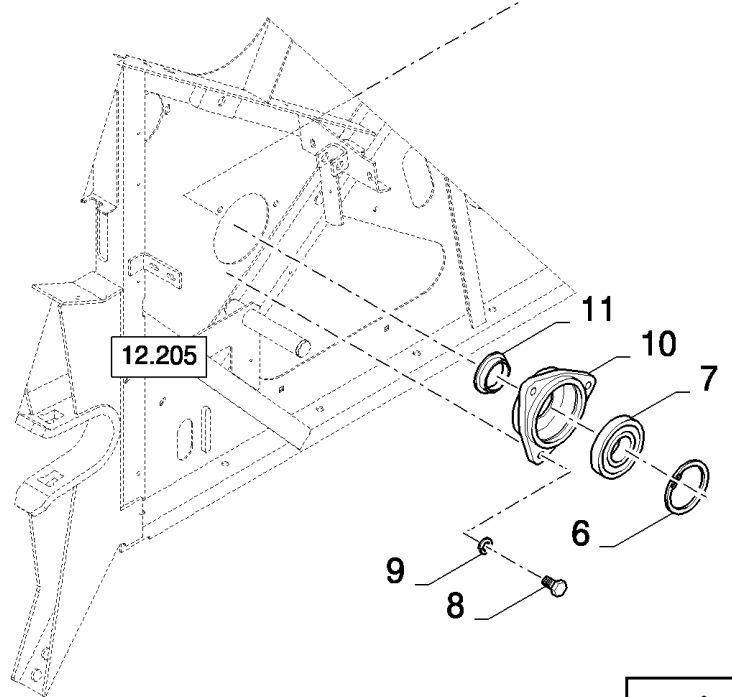

14.203(01) STANDARD DRUM, SHAFT AND BEARINGS

CS6090 COMBINE (9/06-) - Threshing

14.203(01) STANDARD DRUM, SHAFT AND BEARINGS

сылка	Номер детали	Кол-во	Описание
1	43167	1	BOLT, Hex, M16 x 30, 8.8, Full Thd,
2	84435349	1	WASHER,
3	84334140	1	HUB,
4	9706687	3	BOLT, Hex, M12 x 30, 8.8,
5	140046	3	WASHER, SPRING, Belleville, M12,
6	301652	2	RING, SNAP, M110, Int,
7	388069	2	BEARING ASSY,
8	43140	6	BOLT, Hex, M10 x 30, 8.8, Full Thd,
9	140045	6	WASHER, SPRING, Belleville, M10,
10	84334105	2	HOUSING, BEARING,
11	388669	2	RING,
12	84071597	1	SHAFT,
13	365612	1	KEY,
14	306248	3	KEY,