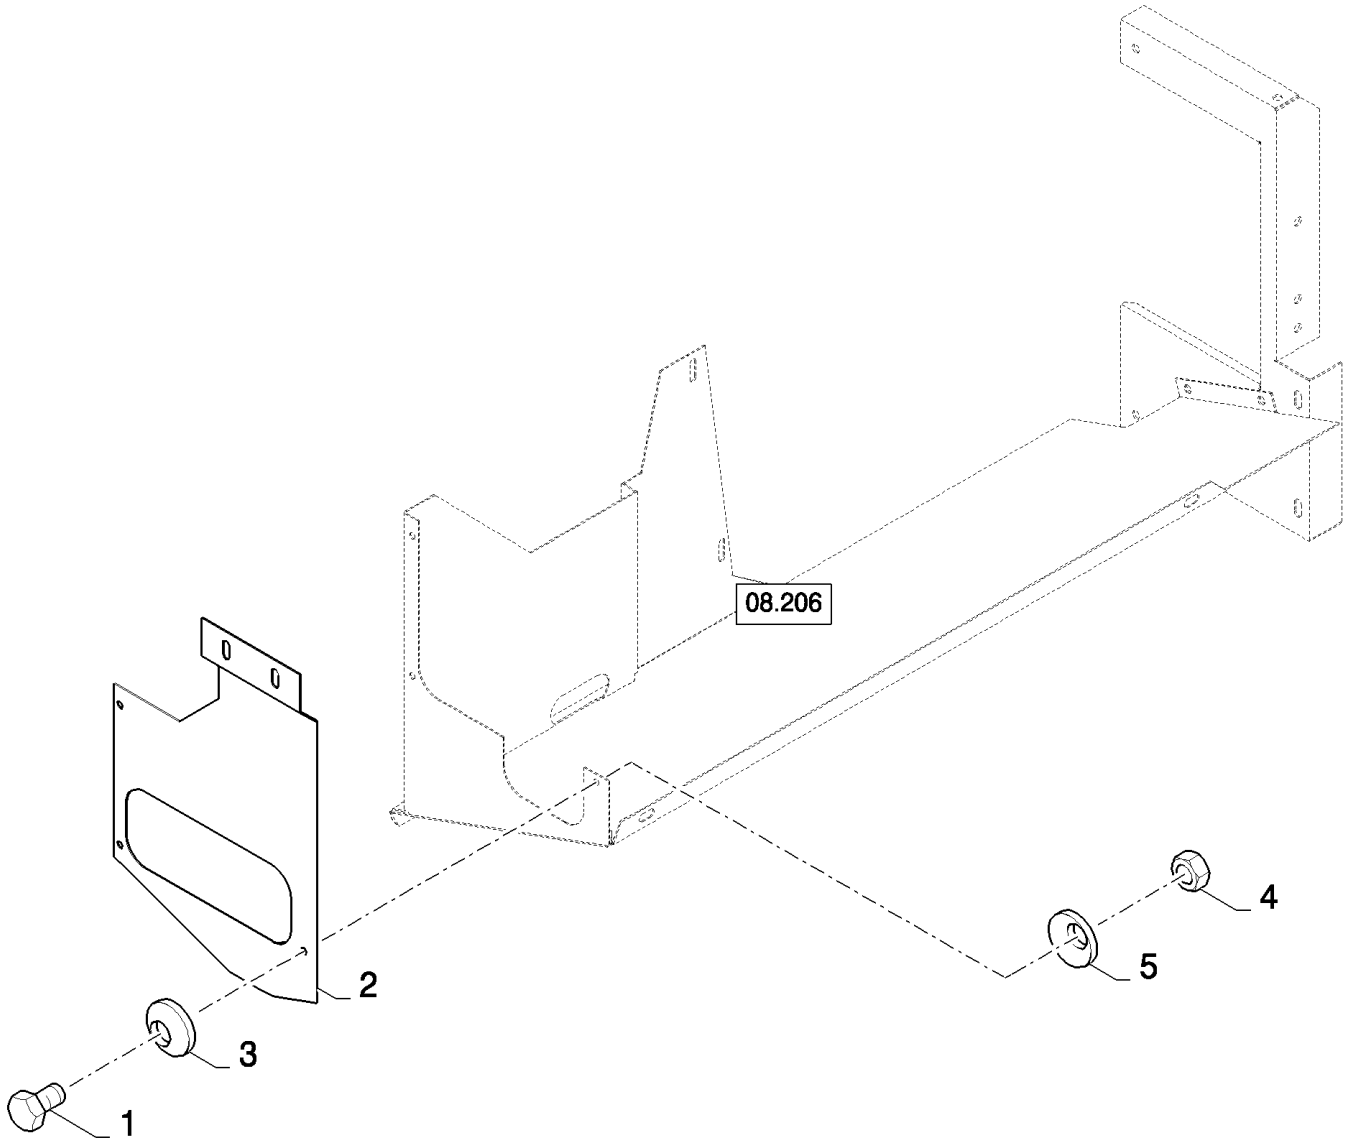

08.215(01) FAN SHIELDING LHS

08.215(01) FAN SHIELDING LHS

сылка	Номер детали	Кол-во	Описание
1	86508568	3	BOLT, Hex, M6 x 16, 8.8,
2	87527283	1	PLATE, , FOR 20KM/H DRIVES ONLY
2	87527285	1	PLATE, , FOR STANDARD AND MUDDY DRIVES ONLY
3	322357	6	WASHER, SPRING, Belleville, M6,
4	9706755	3	NUT, M6, CI 8,