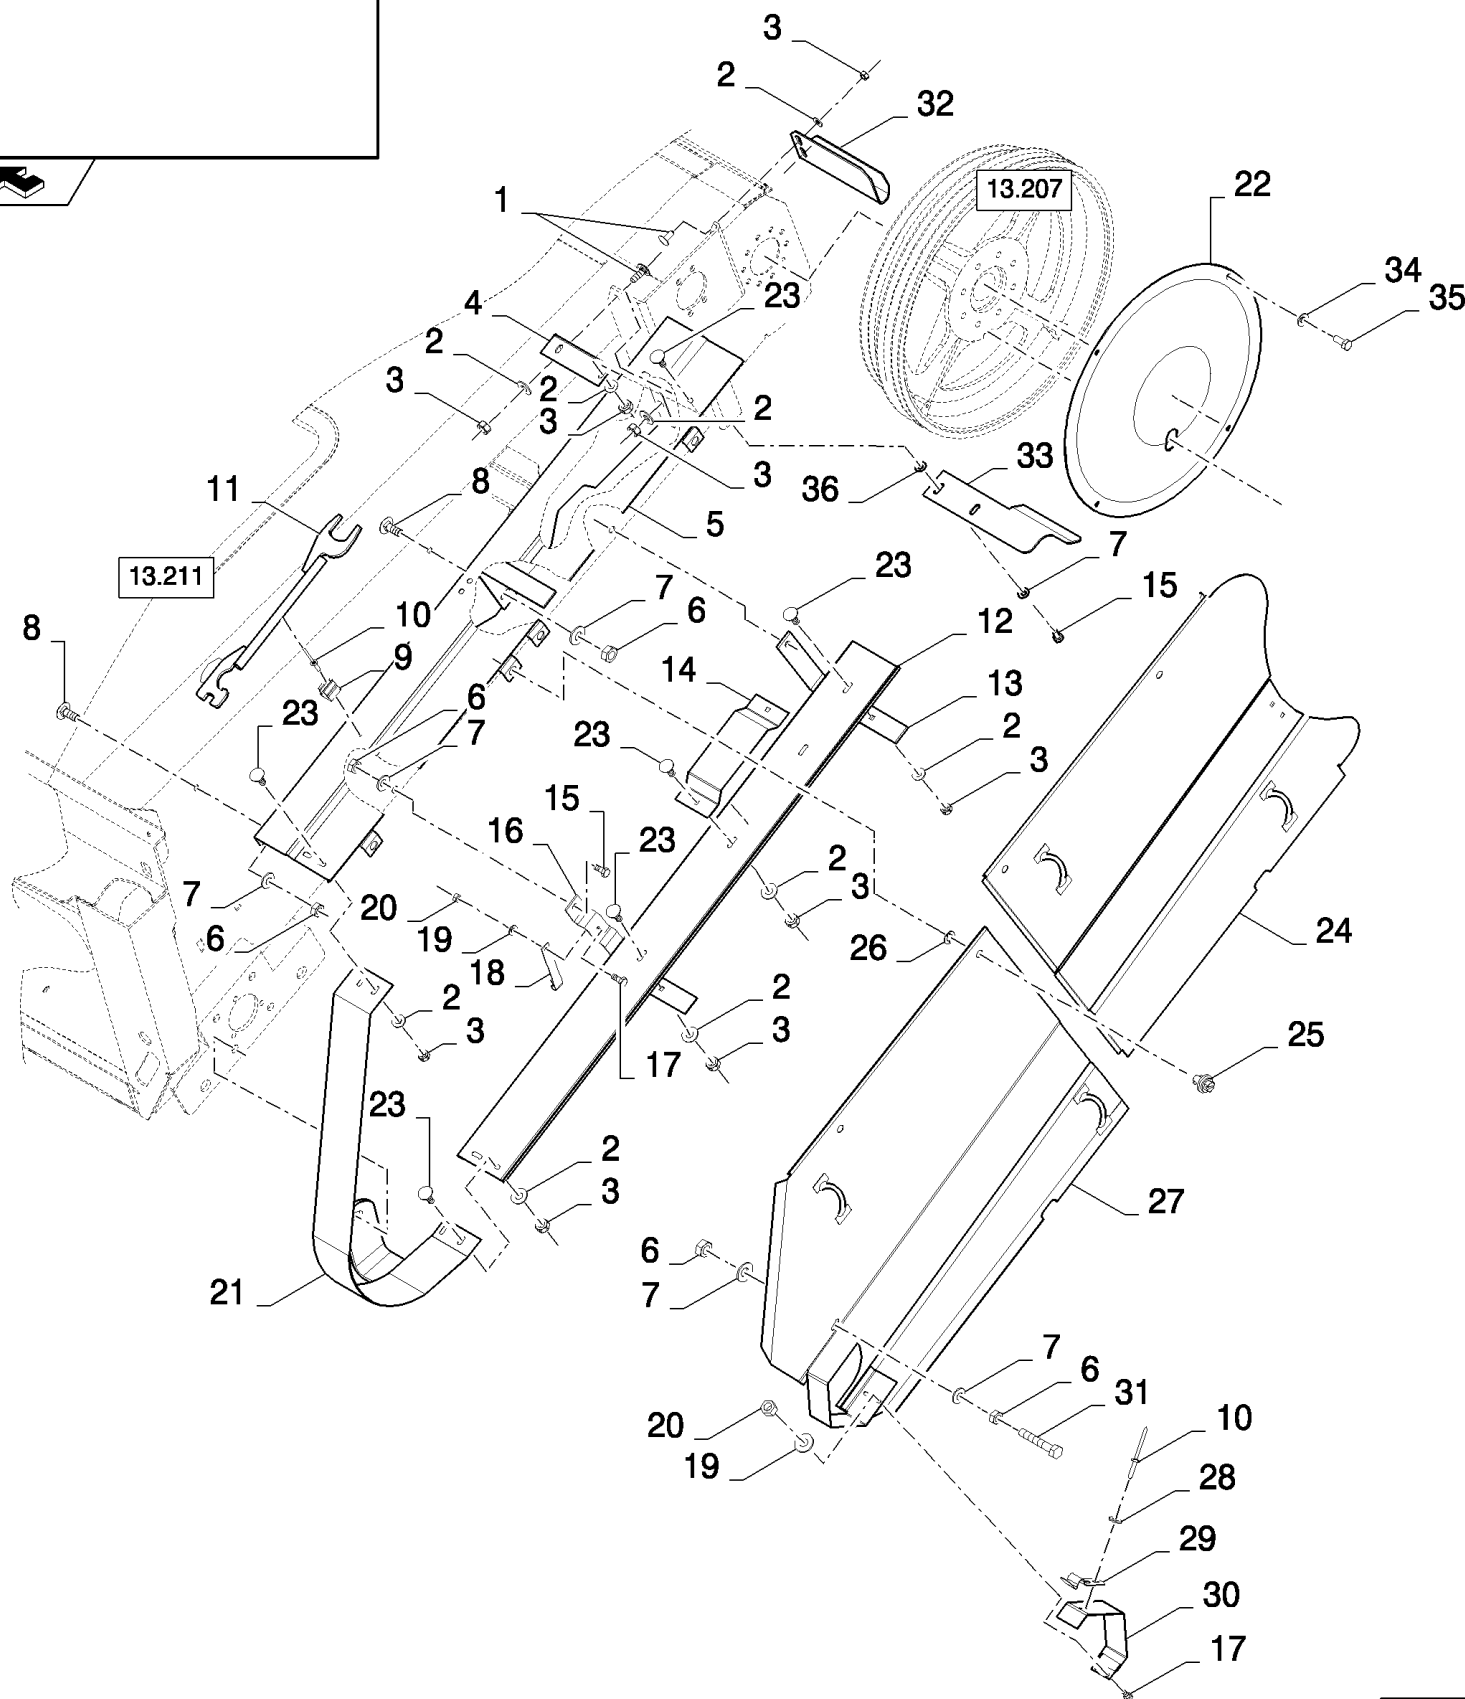

13.215(01) STRAW ELEVATOR , SHIELDS LH

CS6090 COMBINE (9/06-) - Straw Elevator

13.215(01) STRAW ELEVATOR , SHIELDS LH

сылка	Номер детали	Кол-во	Описание
1	86512420	5	BOLT, CARRIAGE, Short NK, M8 x 20, CI8.8, Full Thd,
2	322358	15	WASHER, SPRING, Belleville, M8,
3	9706690	15	NUT, M8, CI 8,
4	84981514	1	BRACKET,
5	84980240	1	SHIELD,
6	100016	5	NUT, M10, CI 8,
7	140045	7	WASHER, SPRING, Belleville, M10,
8	338949	2	BOLT, CARRIAGE, Short NK, M10 x 25, CI8.8, Full Thd,
9	323307	1	CLAMP,
10	445394	3	RIVET, Pop, M4.8 x 12.7,
11	84431038	1	KEY, LOCK,
12	84981513	1	SHIELD,
13	84981515	1	BRACKET,
14	84004143	1	BRACKET,
15	43140	3	BOLT, Hex, M10 x 30, 8.8, Full Thd, M10x25
16	84981512	1	BRACKET,
17	86508568	3	BOLT, Hex, M6 x 16, 8.8,
18	84072277	1	HOOK,
19	322357	3	WASHER, SPRING, Belleville, M6,
20	9706755	3	NUT, M6, CI 8,
21	84449029	1	SHIELD,
22	84981403	1	SHIELD,
23	86619060	10	BOLT, CARRIAGE, Short NK, M8 x 16, CI8.8, Full Thd,
24	84449590	1	SHIELD,
25	89514603	4	LOCK,
26	9514605	4	RING, LOCKING,
27	84982313	1	SHIELD,
28	86588450	2	WASHER, M6,
29	9801069	1	LATCH,
30	84981539	1	SHIELD,
31	120070	1	BOLT, Hex, M10 x 60, 8.8,
32	84982310	1	PLATE,
33	84983437	1	GUIDE,
34	412650	4	WASHER, SPRING, Belleville, M8,
35	120104	4	BOLT, Hex, M8 x 20, 8.8,
36	86592712	2	WASHER,