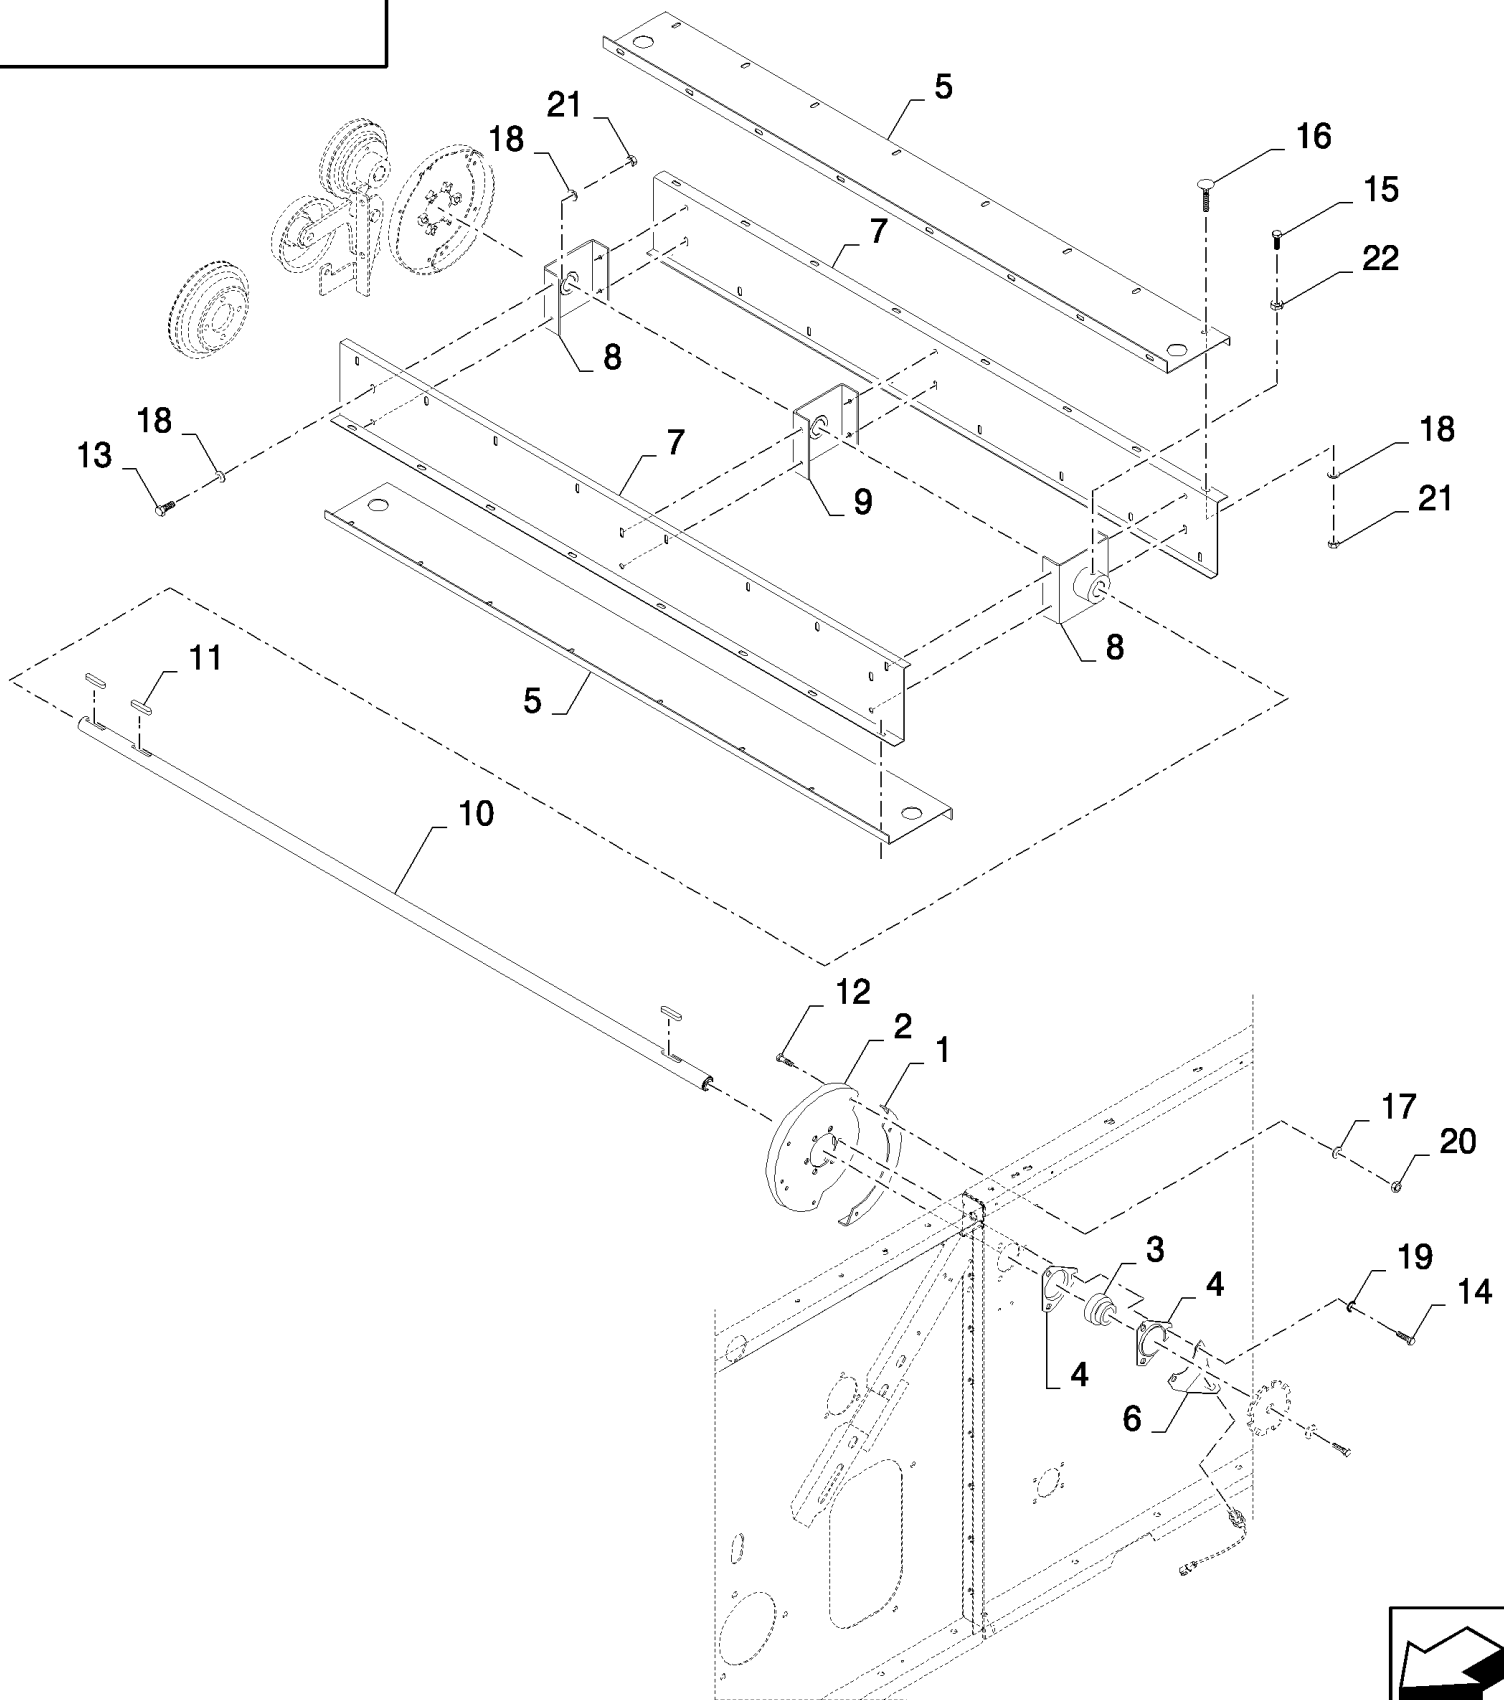

18.87372444(02) STRAW FLOW BEATER

сылка	Номер детали	Кол-во	Описание
1	84455165	1	RING,
2	84454496	1	RING,
3	325106	1	BEARING ASSY,
4	86548970	1	FLANGE,
5	84455990	2	PLATE,
6	84457479	1	SUPPORT,
7	84455985	2	PLATE,
8	84454519	2	PLATE,
9	84454516	1	PLATE,
10	84455685	1	SHAFT,
11	170012	3	KEY,
12	86508568	6	BOLT, Hex, M6 x 16, 8.8,
13	120104	12	BOLT, Hex, M8 x 20, 8.8,
14	43139	3	SCREW,
15	43140	2	BOLT, Hex, M10 x 30, 8.8, Full Thd,
16	86507486	28	BOLT, CARRIAGE, Short NK, M8 x 20, CI8.8, Full Thd,
17	412649	6	WASHER, SPRING, Belleville, M6,
18	412650	52	WASHER, SPRING, Belleville, M8,
19	140045	3	WASHER, SPRING, Belleville, M10,
20	9706755	6	NUT, M6, CI 8,
21	9706690	40	NUT, M8, CI 8,
22	320648	2	NUT, M10, CI 8,