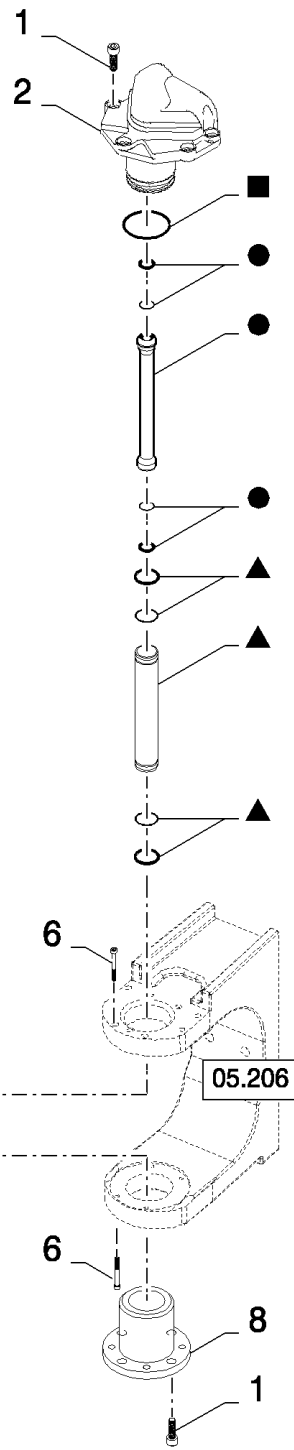

05.213(01) POWERED REAR AXLE : WHEEL MOTOR

05.206

CS6090 COMBINE (9/06-) - Rear Axle

05.213(01) POWERED REAR AXLE : WHEEL MOTOR

сылка	Номер детали	Кол-во	Описание
1	86508097	9	SCREW, Hex Soc Hd, M10 x 25, 12.9,
2	84817895	1	HUB,
3	84800211	1	KIT,
4	84800213	1	KIT, SEALS,
5	84800212	1	KIT, SEALS,
6	9515561	8	SCREW, Hex Soc Hd, M6 x 35, 12.9,
7	84817924	2	COVER,
8	84800194	1	PIN,