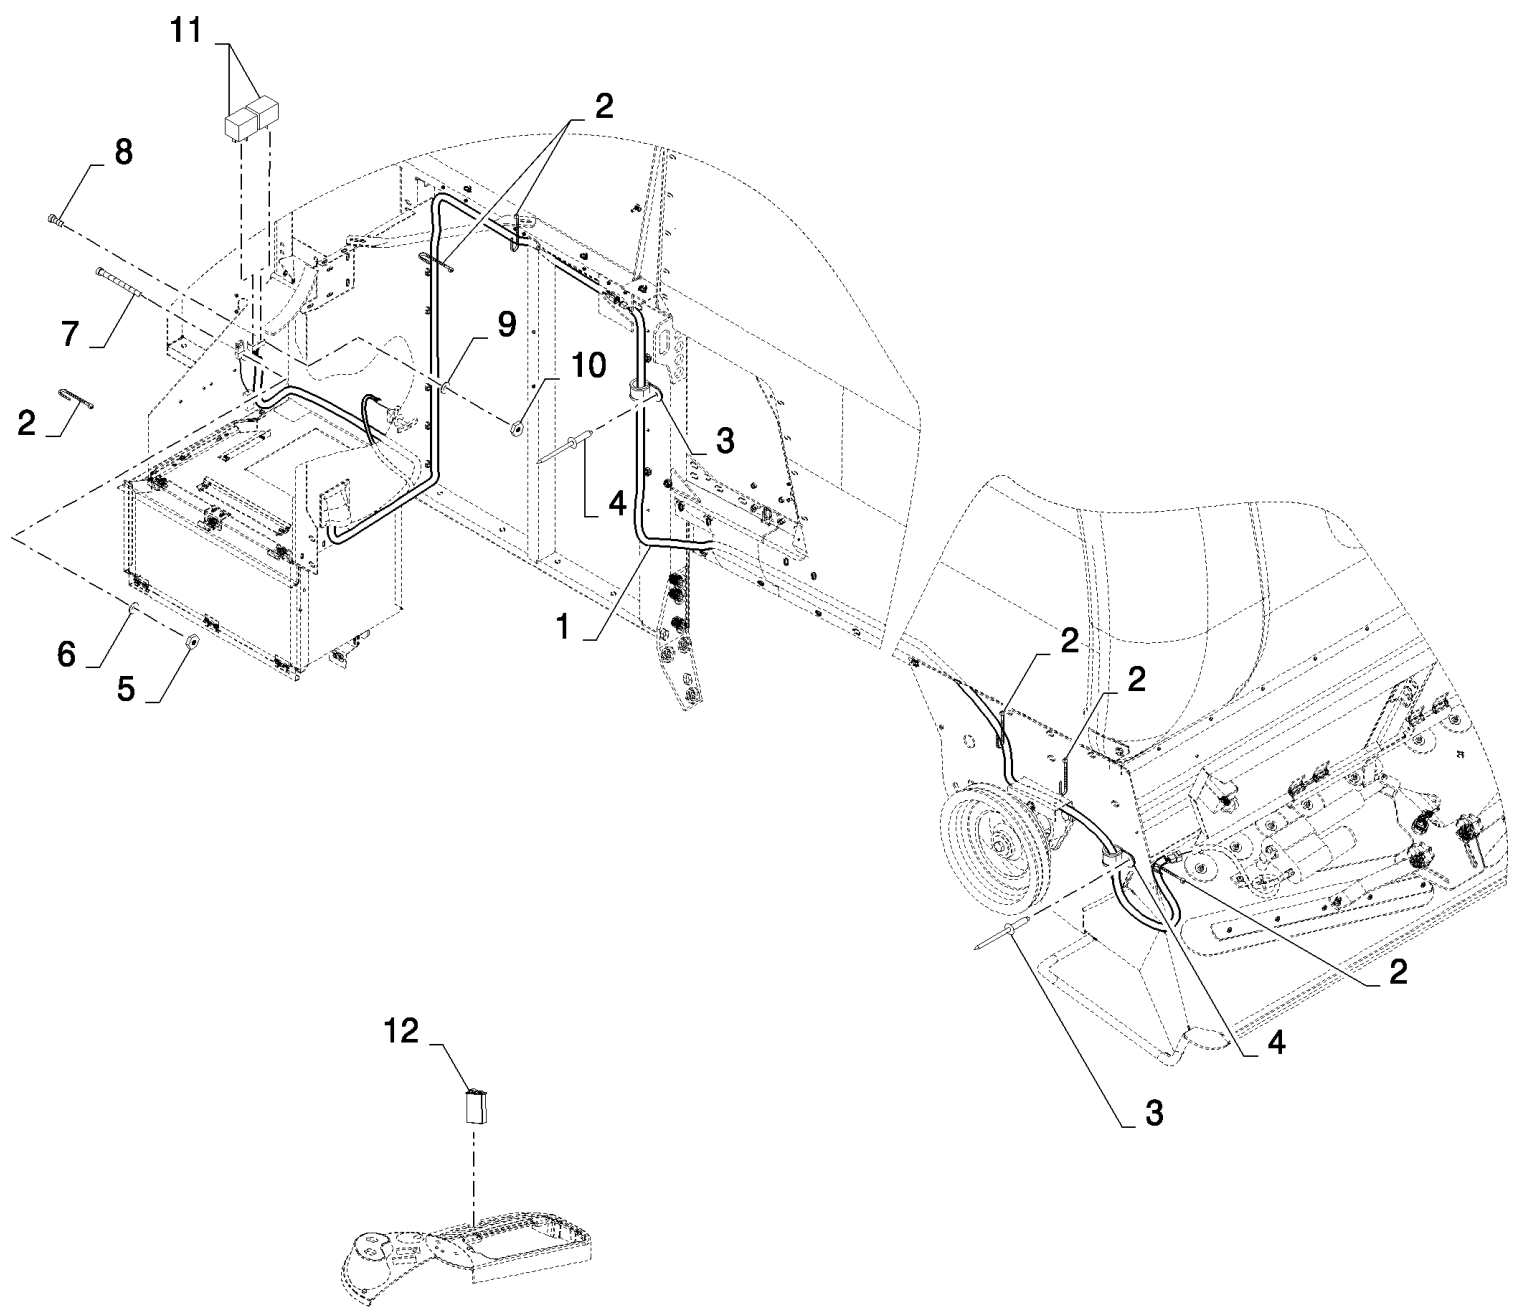

18.84101109(01) STRAWCHOPPER REBUILD KIT - REMOTE ADJUSTABLE DEFLECTORS

18.84101109(01) STRAWCHOPPER REBUILD KIT - REMOTE ADJUSTABLE DEFLECTORS

сылка	Номер детали	Кол-во	Описание
	84101109		DIA KIT, HARVESTER,
1	84441436	1	HARNESS, WIRE,
2	89993154	14	CLAMP,
3	9512290	6	RIVET, RIVET
4	84818442	6	CLAMP,
5	86508812	2	NUT, M3, CI 8,
6	412548	2	WASHER, 3MM
7	86511816	2	SCREW, Cross Pan Hd, M3 x 16,
8	44334	2	SCREW, Cross Pan Hd, M4 x 12,
9	322355	2	WASHER, SPRING, Belleville, M4,
10	100012	2	NUT, M4, CI 8,
11	84000651	2	RELAY,
12	84320655	1	SWITCH,