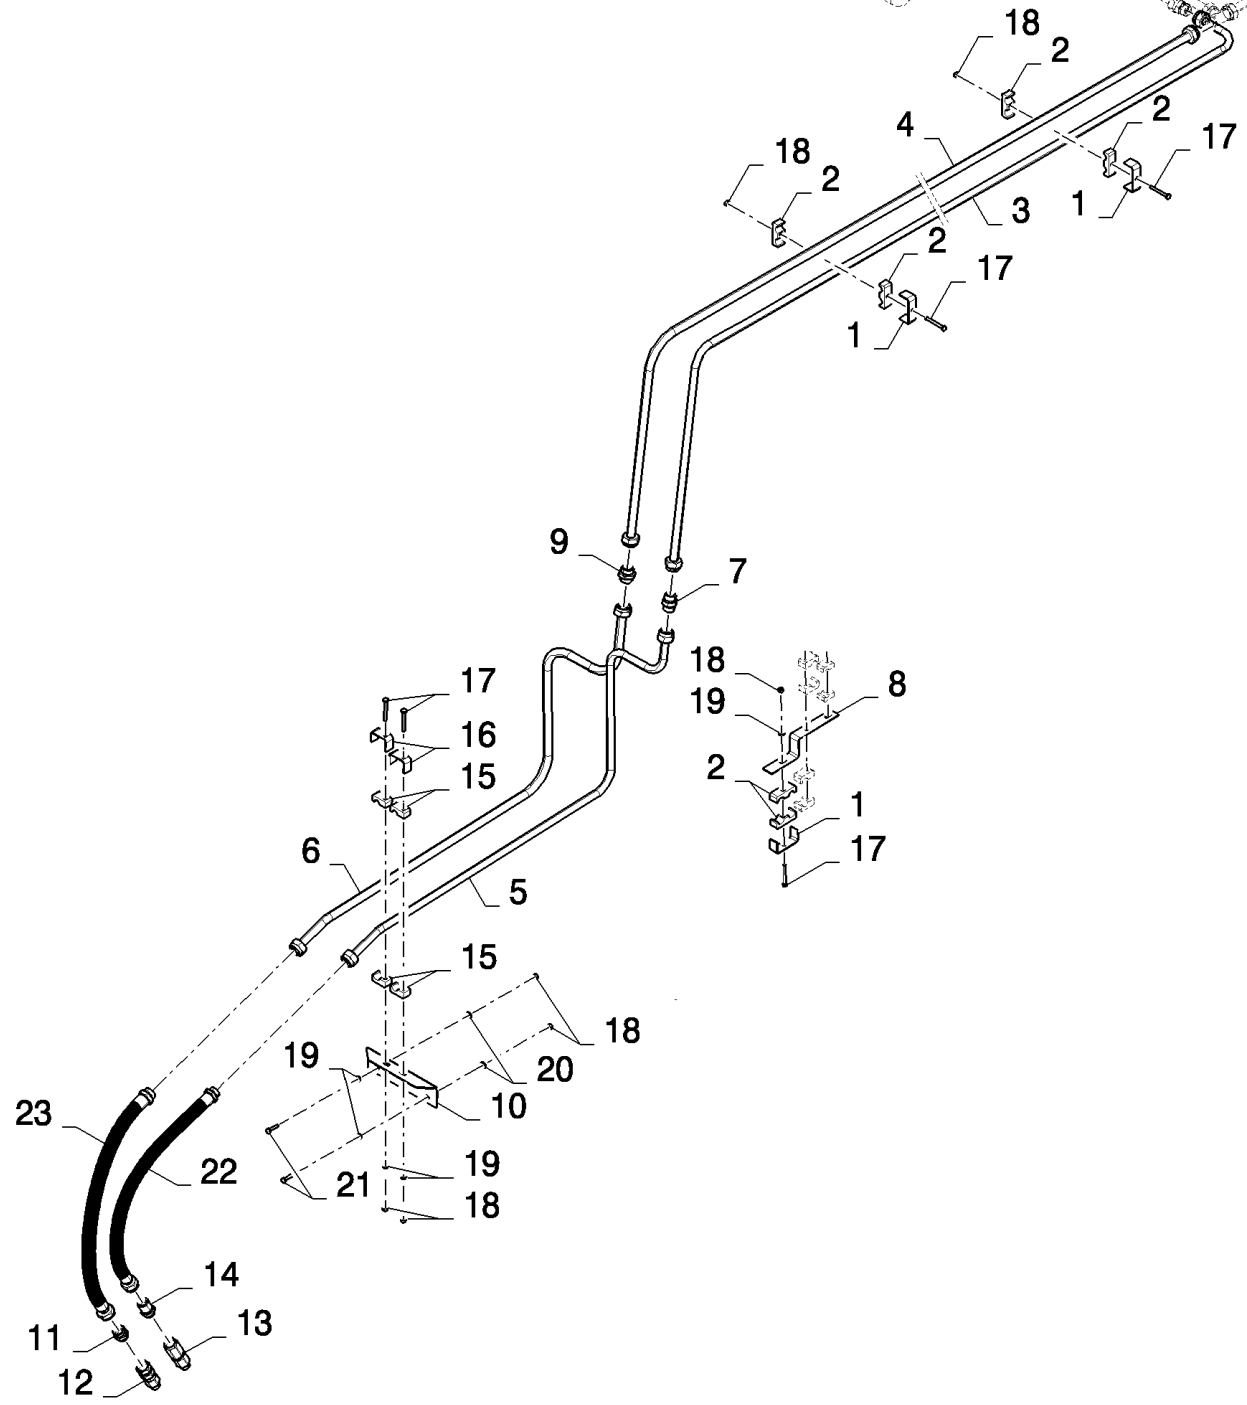

сылка	Номер детали	Кол-во	Описание
1	84814948	3	SUPPORT,
2	430356	6	CLAMP,
3	87389995	1	TUBE, HYD,
4	87364734	1	TUBE, HYD,
5	87389999	1	TUBE, HYD,
6	87389997	1	TUBE, HYD,
7	335174	1	CONNECTOR, HYD.,
8	87388987	1	BRACKET,
9	335173	1	CONNECTOR, HYD.,
10	84447753	1	BRACKET,
11	84437854	1	CONNECTOR, HYD.,
12	84435503	1	CONNECTOR, HYD., (24)
13	84435502	1	CONNECTOR, HYD., (24)
14	9513143	1	CONNECTOR, HYD.,
15	433007	4	CLAMP,
16	433100	2	SUPPORT,
17	120056	5	BOLT, Hex, M6 x 50, 8.8,
18	9706755	7	NUT, M6, CI 8,
19	86588450	5	WASHER, M6,
20	322357	2	WASHER, SPRING, Belleville, M6,
21	86977786	2	BOLT, Hex, M6 x 25, 8.8,
22	84433549	1	HOSE, FLEXIBLE,
23	84433494	1	HOSE, FLEXIBLE,
	760784	0.01	oil