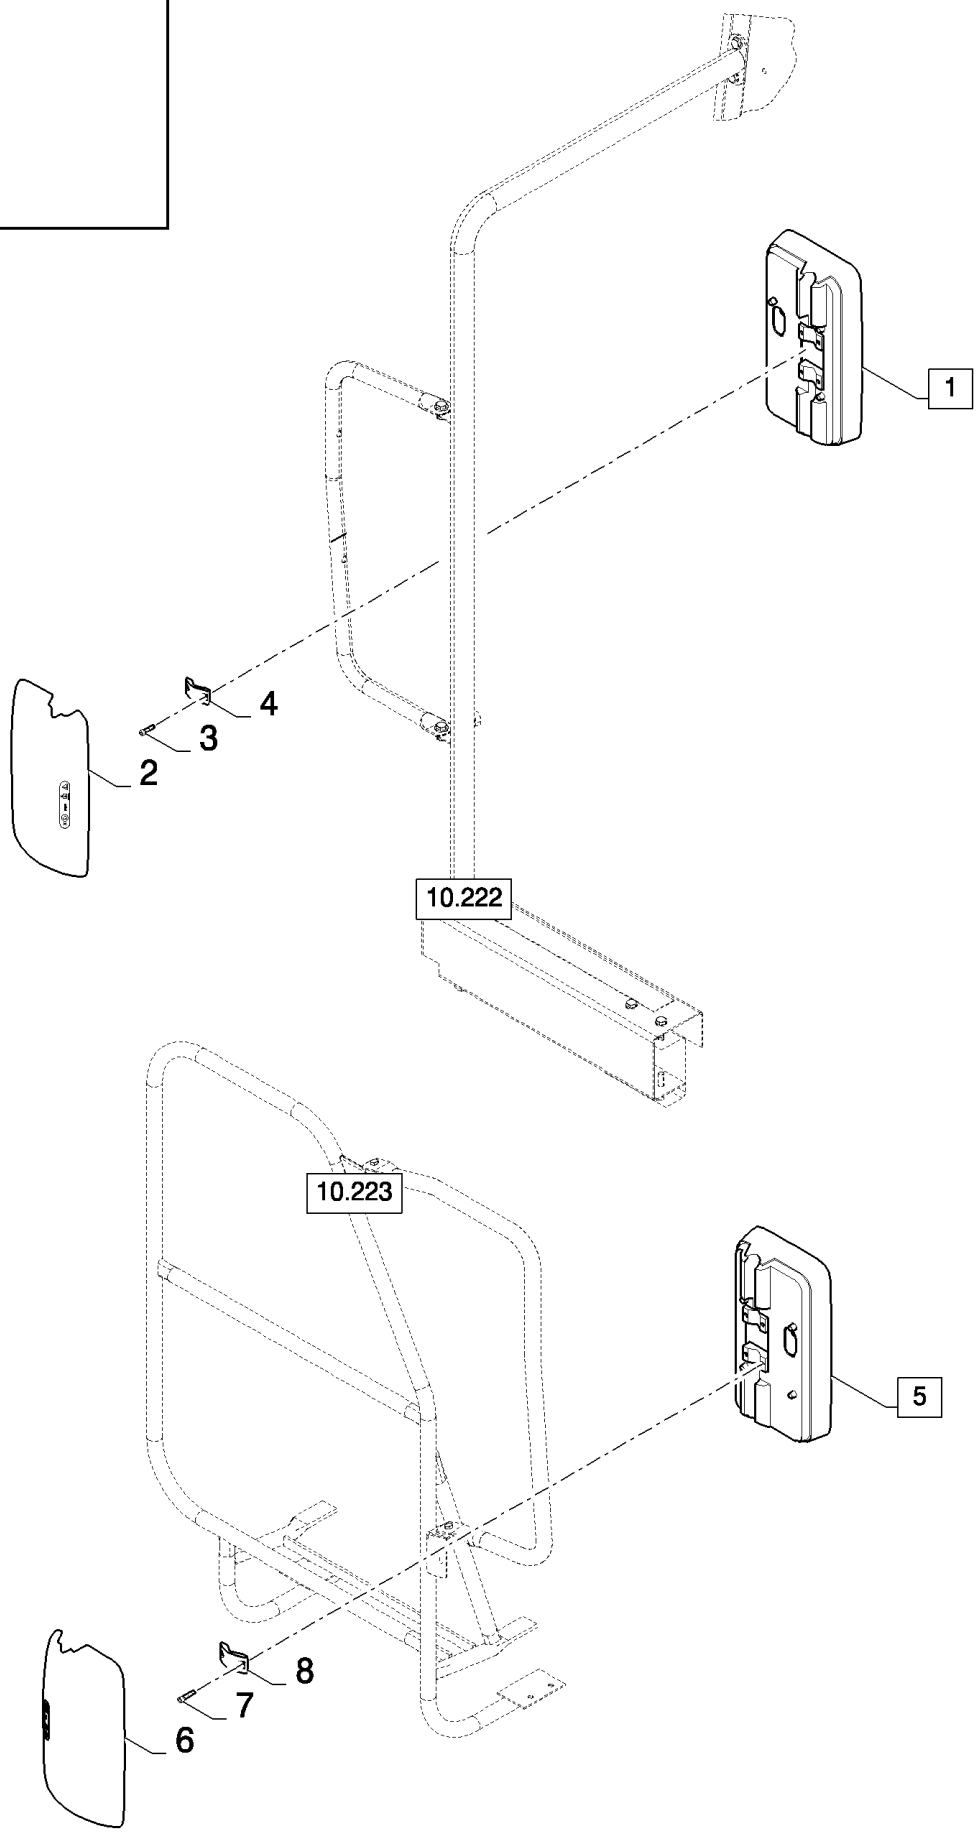

10.205(01) REAR VIEW MIRROR - MANUAL

10.205(01) REAR VIEW MIRROR - MANUAL

сылка	Номер детали	Кол-во	Описание
1	84814466	1	MIRROR, RH (2 to 4)
2	NSS	1	NOT SERVICED SEPARATELY,
3	NSS	4	NOT SERVICED SEPARATELY,
4	NSS	2	NOT SERVICED SEPARATELY,
5	84814465	1	MIRROR, LH (6 to 8)
6	NSS	1	NOT SERVICED SEPARATELY,
7	NSS	4	NOT SERVICED SEPARATELY,
8	NSS	2	NOT SERVICED SEPARATELY,