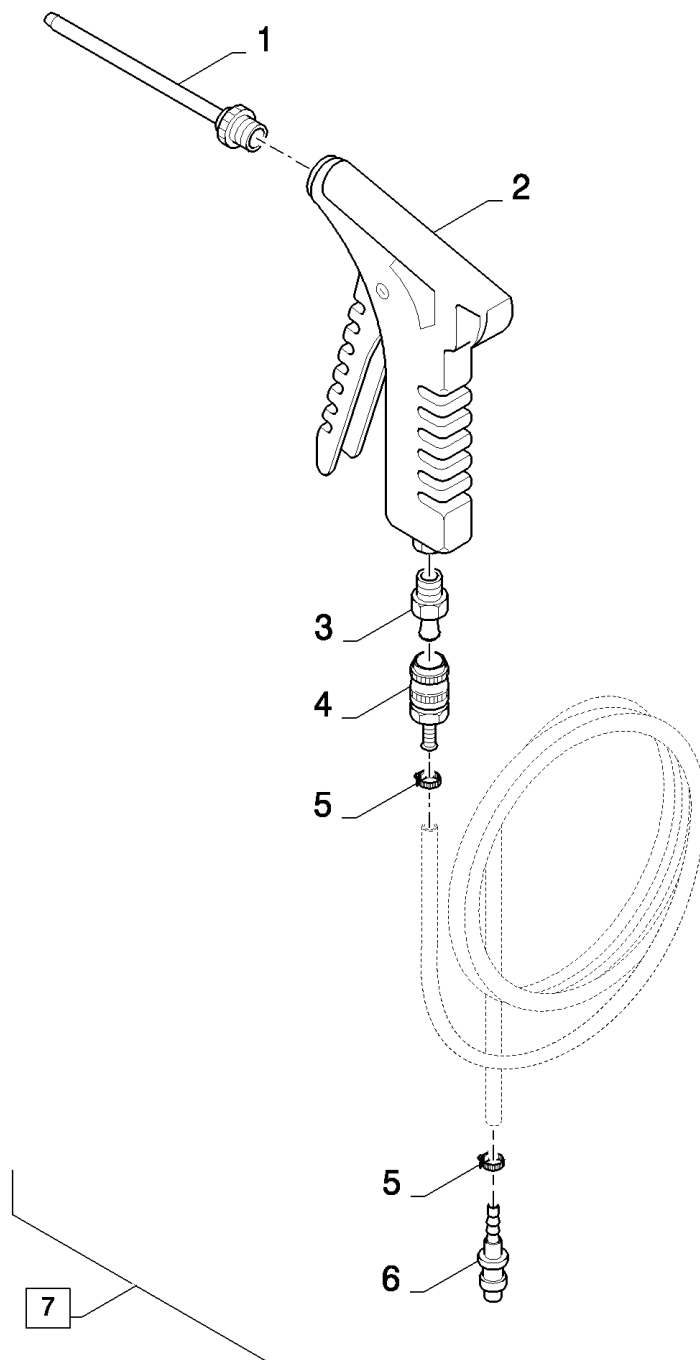

CS6090 COMBINE (9/06-) - Engine Equipment

02.224(01) BLOW-OFF SYSTEM, AIR GUN

сылка	Номер детали	Кол-во	Описание
1	84043496	1	TUBE,
2	84043495	1	AIR GUN,
3	84043494	1	FITTING,
4	84043493	1	COUPLING, QUICK, MALE,
5	80150064	2	CLAMP,
6	84043492	1	FITTING,
7	84045084	1	HOSE, FLEXIBLE, (1 to 6)