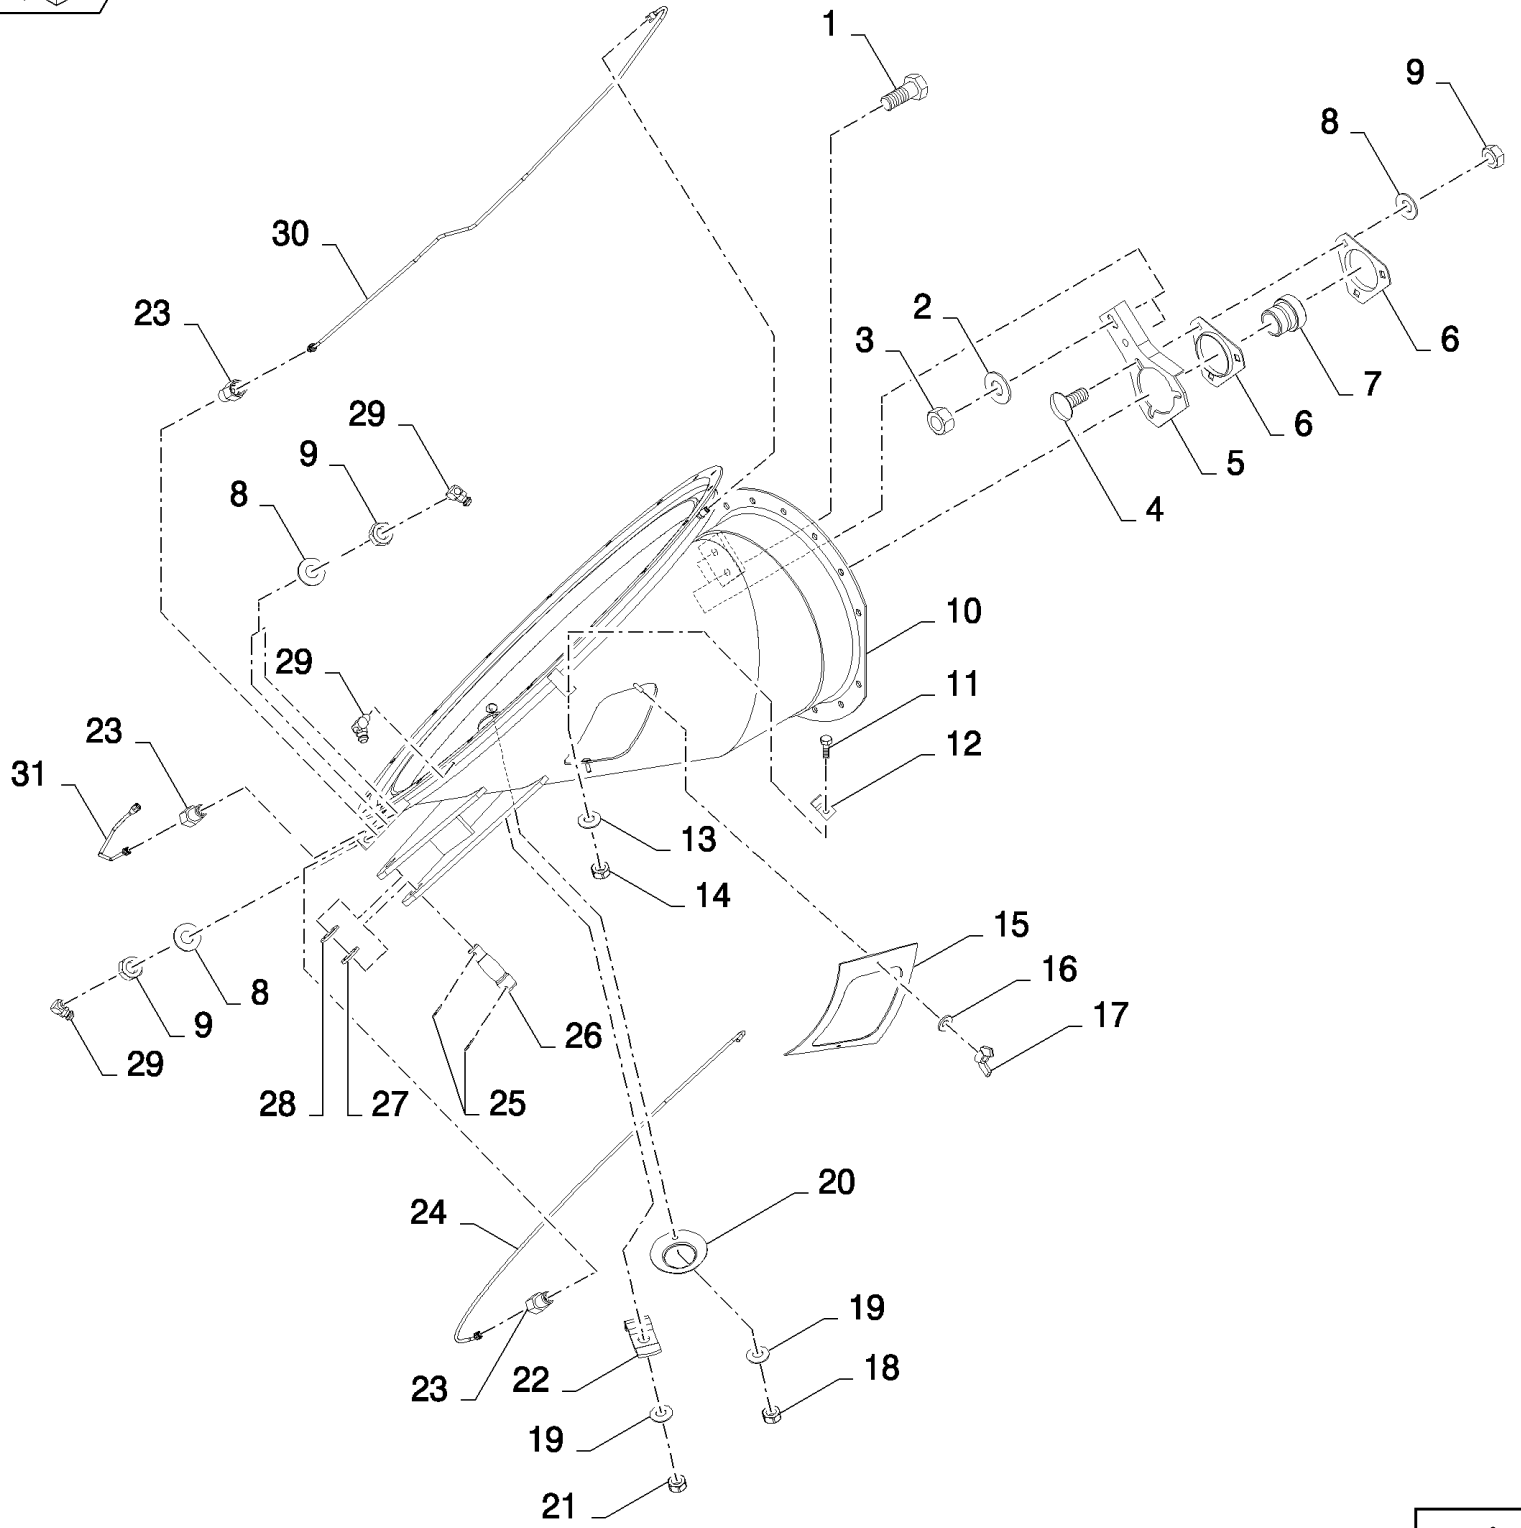

16.206(01) UNLOADING AUGER

CS6090 COMBINE (9/06-) - Unloading

16.206(01) UNLOADING AUGER

сылка	Номер детали	Кол-во	Описание
1	9706687	2	BOLT, Hex, M12 x 30, 8.8,
2	140046	2	WASHER, SPRING, Belleville, M12,
3	9706685	2	NUT, M12, CI 8,
4	338949	3	BOLT, CARRIAGE, Short NK, M10 x 25, CI8.8, Full Thd,
5	84814936	1	PLATE,
6	84814939	2	FLANGE,
7	84814912	1	BEARING, BALL,
8	140045	6	WASHER, SPRING, Belleville, M10,
9	100016	6	NUT, M10, CI 8,
10	84983367	1	ELBOW,
11	385683	2	BOLT, Hex, M4 x 10, 8.8, Full Thd,
12	84814932	2	CLAMP,
13	322355	2	WASHER, SPRING, Belleville, M4,
14	100012	2	NUT, M4, CI 8,
15	84983368	1	COVER,
16	322357	2	WASHER, SPRING, Belleville, M6,
17	84814892	2	NUT, WING, M6 x 1,
18	412250	1	NUT, LOCK, M8 x 1.25, CI 8,
19	322358	2	WASHER, SPRING, Belleville, M8,
20	429855	1	COVER,
21	9706690	1	NUT, M8, CI 8,
22	425093	1	CLIP,
23	84817004	3	CONNECTOR, HYD.,
24	84439904	1	TUBE,
25	130011	2	PIN, SPLIT (COTTER), M5 x 40,
26	916105	1	PIN,
27	916107	1	WASHER, 35 OD x 25.5 ID x 4 mm Thick
28	140021	1	WASHER, M20 x 37 x 3,
29	323713	4	NIPPLE, LUBE,
30	84439906	1	TUBE,
31	84439905	1	TUBE,