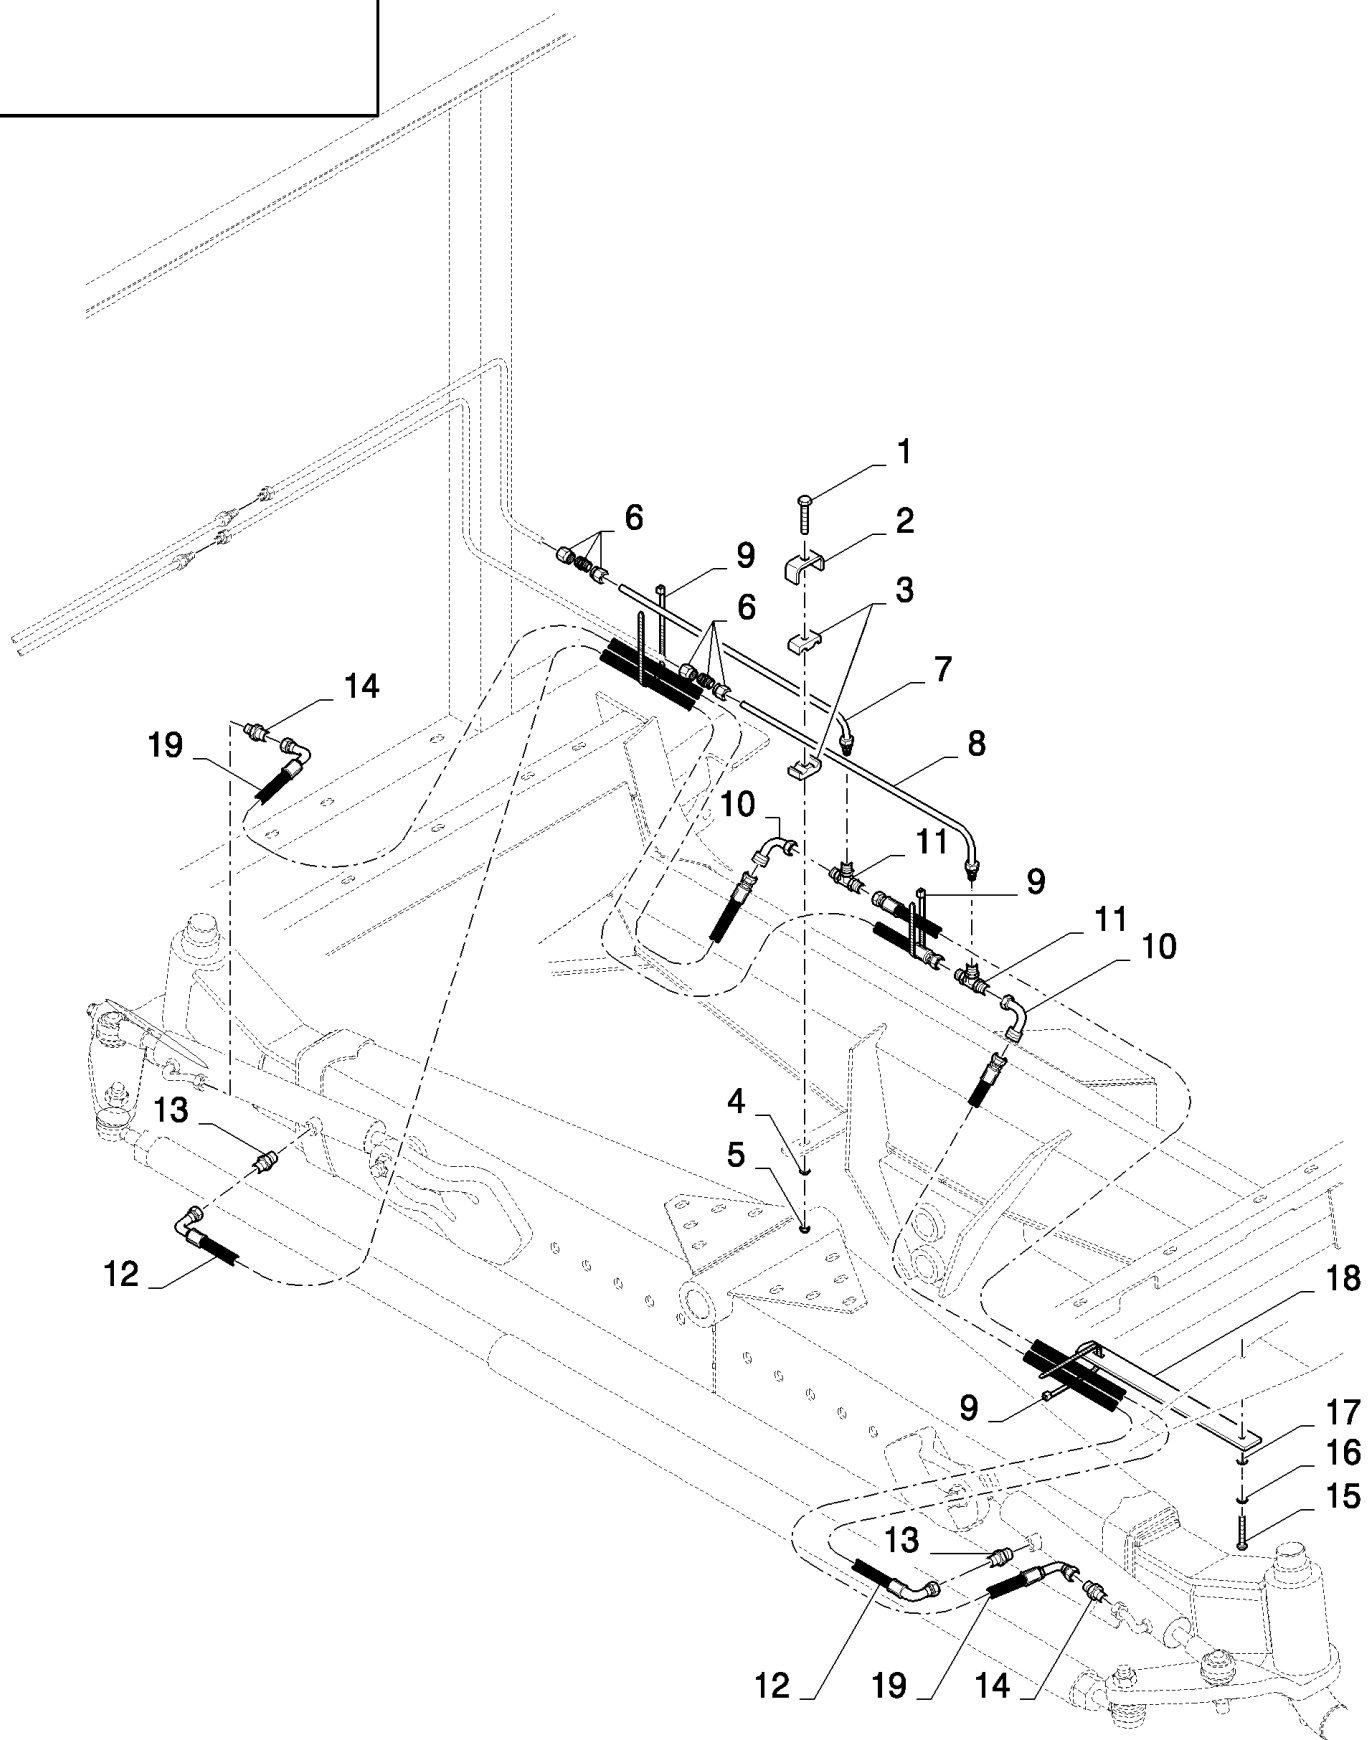

18.87395601(03) POWERED REAR AXLE REBUILD KIT - FOR FIXED AXLES

18.87395601(03) POWERED REAR AXLE REBUILD KIT - FOR FIXED AXLES

сылка	Номер детали	Кол-во	Описание
1	120102	2	BOLT, Hex, M6 x 40, 8.8, Full Thd,
2	431941	2	SUPPORT,
3	430357	2	CLAMP,
4	86588450	2	WASHER, M6,
5	412152	1	NUT, LOCK, M6 x 1, CI 8.8,
6	150017	2	CONNECTOR, HYD.,
7	87355362	1	TUBE, HYD,
8	87355149	1	TUBE, HYD,
9	368582	3	STRAP,
10	418284	2	ELBOW,
11	395472	2	CONNECTION, 3 WAY,
12	84078809	2	HOSE, FLEXIBLE,
13	395019	2	CONNECTOR, HYD.,
14	84442478	2	CONNECTOR, HYD.,
15	86508583	1	BOLT, Hex, M16 x 35, 8.8,
16	140048	1	WASHER, SPRING, Belleville, M16,
17	140020	1	WASHER, M16 x 30 x 3,
18	84446279	1	PLATE, FIXING,
19	87343426	2	HOSE ASSY.,
	86556176	0.01	oil