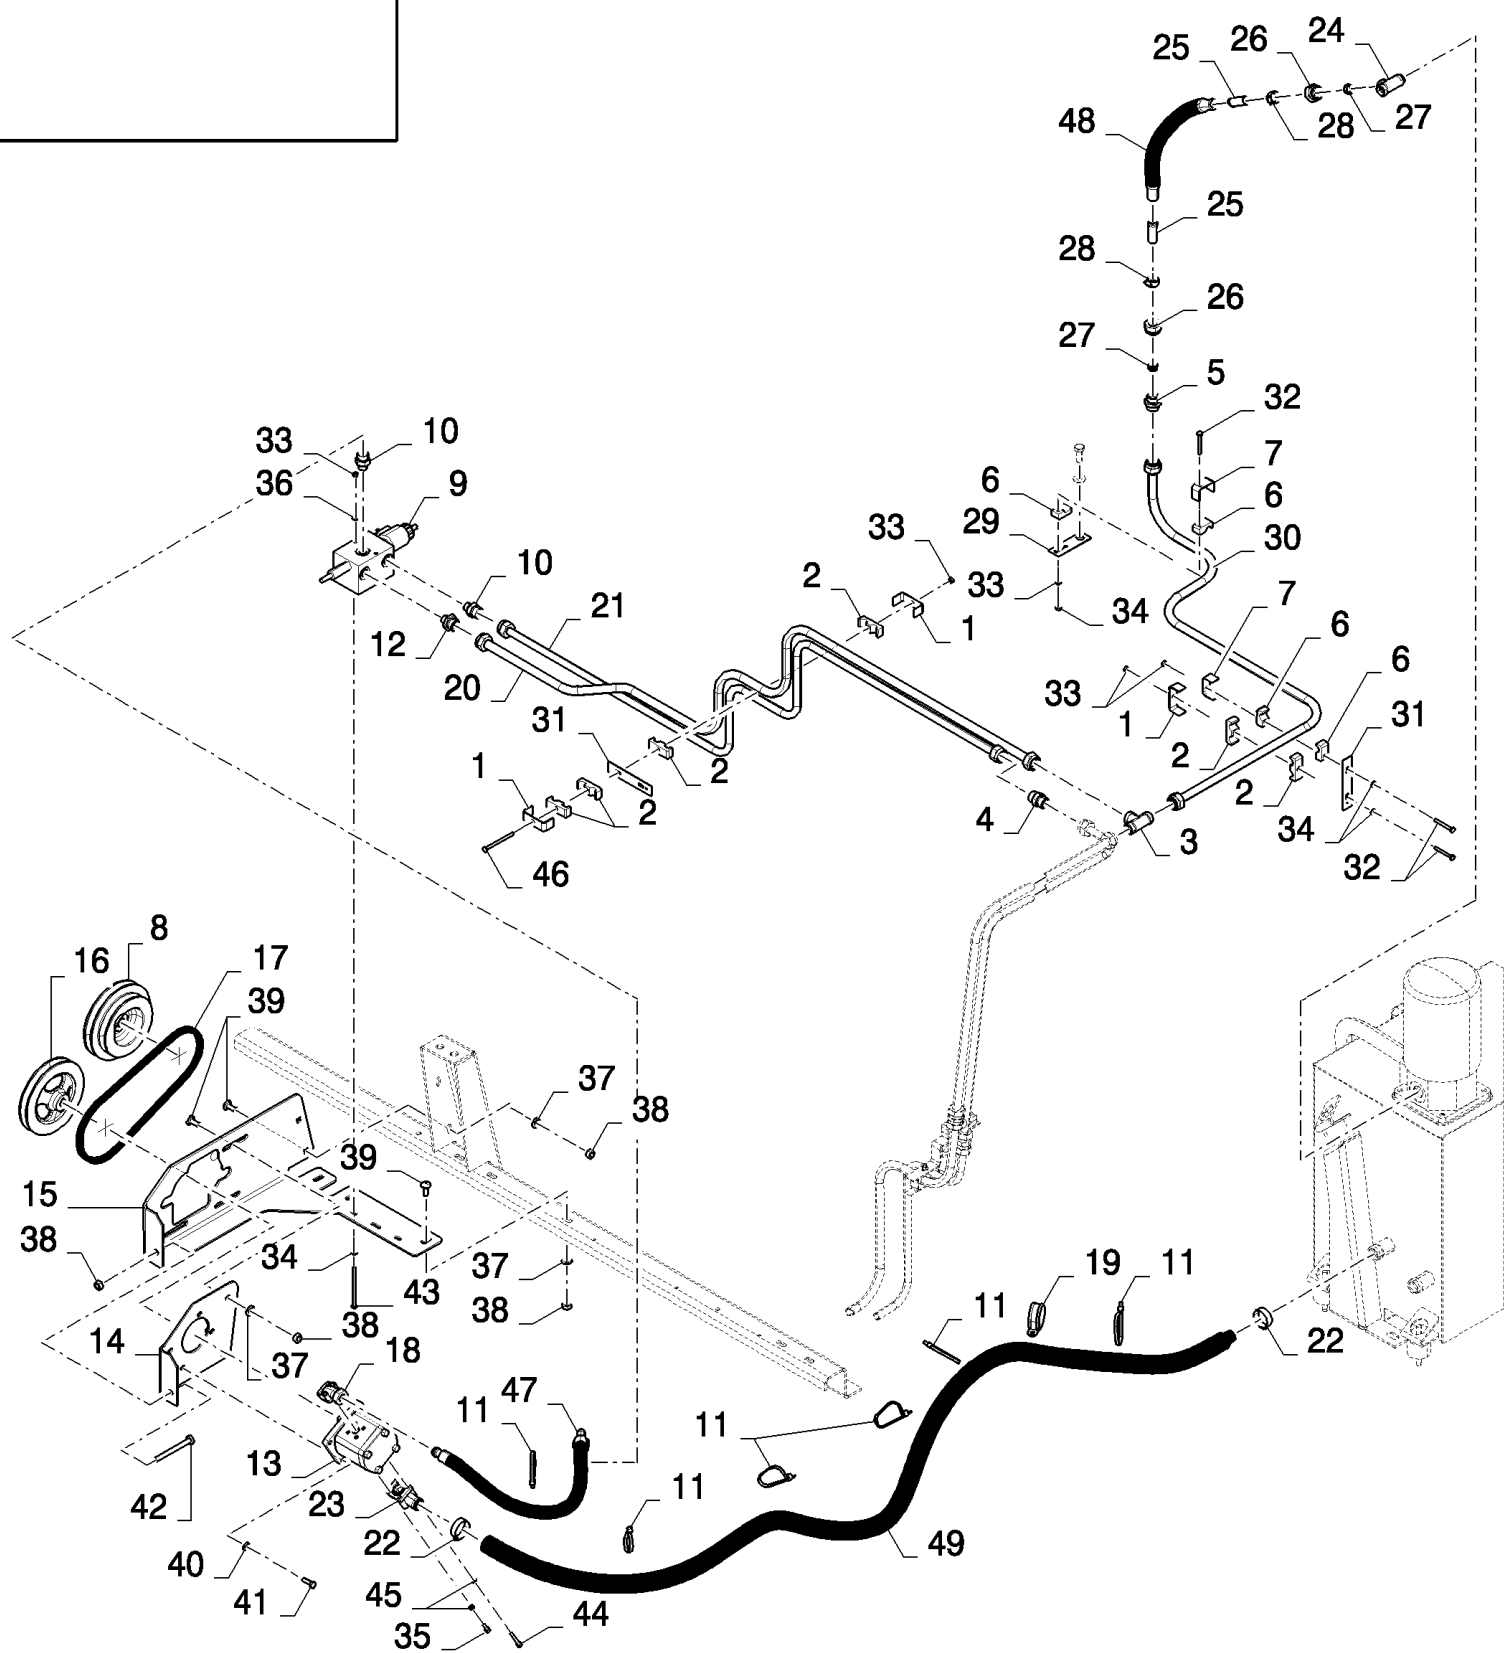

18.87554927(02) REEL - HYDRAULIC REBUILD KIT

сылка	Номер детали	Кол-во	Описание
	87554927		DIA KIT, HARVESTER,
1	84814948	3	SUPPORT,
2	430356	6	CLAMP,
3	379431	1	CONNECTION, 3 WAY,
4	335174	1	CONNECTOR, HYD.,
5	335173	1	CONNECTOR, HYD.,
6	433007	4	CLAMP,
7	433100	2	SUPPORT,
8	87323482	1	PULLEY,
9	84444581	1	VALVE, HYDRAULIC,
10	394372	2	CONNECTOR, HYD.,
11	396718	6	STRAP,
12	394373	1	CONNECTOR, HYD.,
13	87340938	1	PUMP, HYDRAULIC,
14	87324033	1	BRACKET,
15	87324306	1	SUPPORT,
16	87324411	1	PULLEY,
17	80754165	1	BELT, TRANSMISSION,
18	337208	1	ELBOW,
19	455556	1	CLAMP,
20	87364728	1	TUBE, HYD,
21	87389989	1	TUBE, HYD,
22	382527	2	CLAMP, HOSE,
23	450594	1	ELBOW,
24	84042442	1	CONNECTION, 3 WAY,
25	84012346	2	TUBE,
26	335170	2	NUT,
27	335168	2	FERRULE,
28	326082	2	CLAMP,
29	84007699	1	PLATE, COVER,
30	87364730	1	TUBE, HYD,
31	919316	2	SUPPORT,
32	120056	3	BOLT, Hex, M6 x 50, 8.8,
33	9706755	6	NUT, M6, CI 8,
34	86588450	5	WASHER, M6,
35	120229	2	SCREW, Hex Soc Hd, M6 x 20, 8.8,
36	322357	2	WASHER, SPRING, Belleville, M6,
37	140045	8	WASHER, SPRING, Belleville, M10,
38	100016	10	NUT, M10, CI 8,
39	86633356	8	BOLT, CARRIAGE, Short NK, M10 x 25, CI8.8, Full Thd,
40	322358	4	WASHER, SPRING, Belleville, M8,
41	43127	4	BOLT, Hex, M8 x 25, 8.8,
42	360296	1	BOLT, Hex, M10 x 100, 8.8, Full Thd,
43	412499	2	BOLT, Hex, M6 x 100, 8.8, Full Thd,
44	356464	2	SCREW,