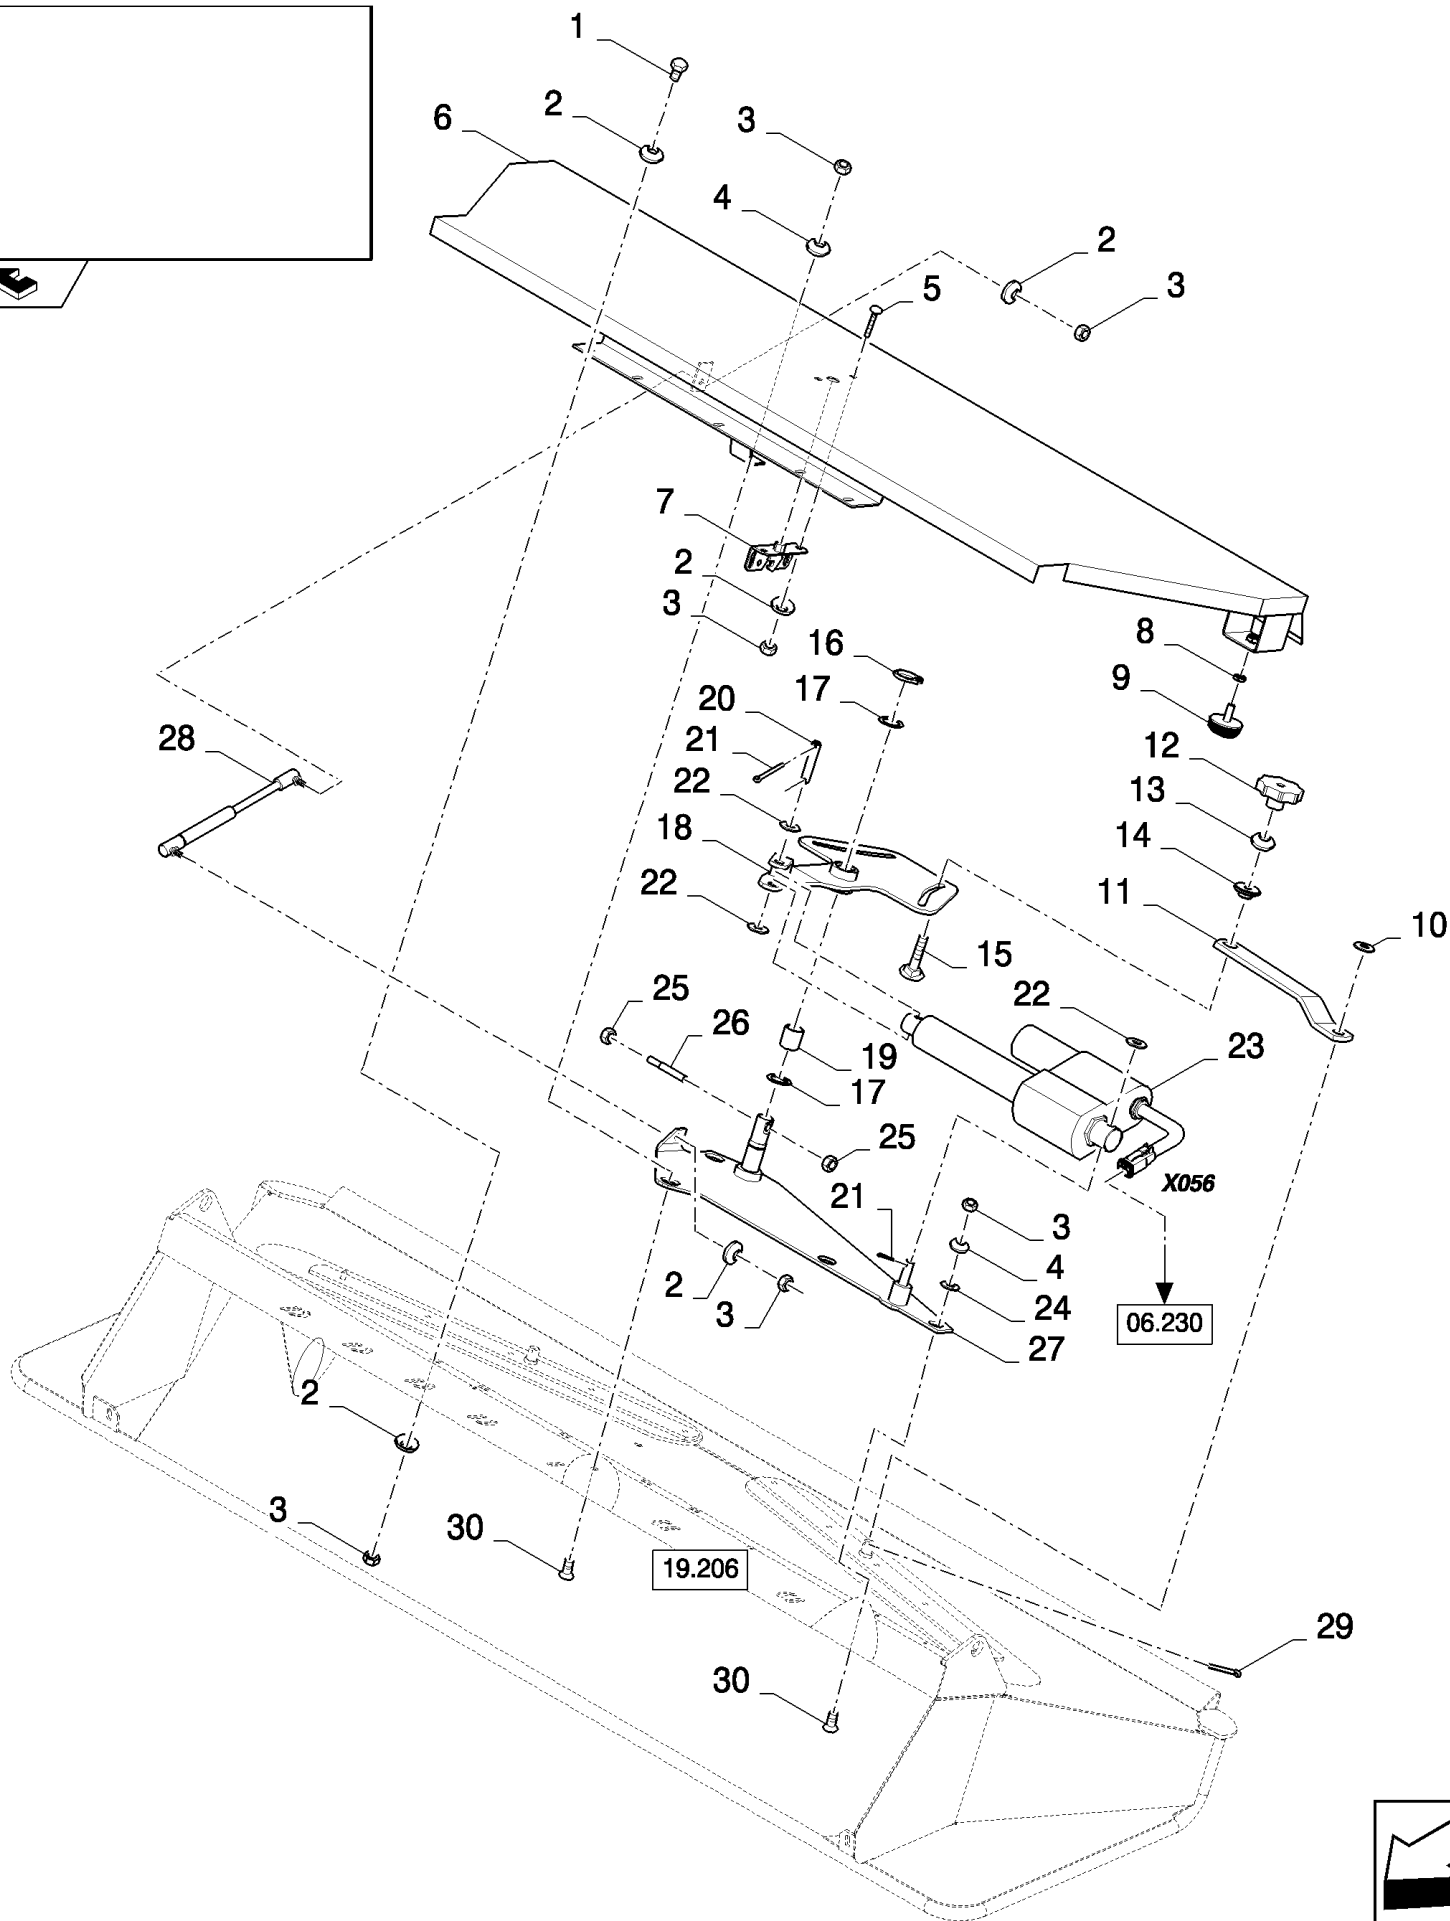

19.205(01) SPREADER HOOD, REMOTE CONTROL

19.205(01) SPREADER HOOD, REMOTE CONTROL

сылка	Номер детали	Кол-во	Описание
1	120104	5	BOLT, Hex, M8 x 20, 8.8,
2	322358	14	WASHER, SPRING, Belleville, M8,
3	9706690	12	NUT, M8, CI 8,
4	412650	3	WASHER, SPRING, Belleville, M8,
5	86507486	2	BOLT, CARRIAGE, Short NK, M8 x 20, CI8.8, Full Thd,
6	84435678	1	COVER,
7	84015292	1	LOCK,
8	84807411	2	NUT, Thin, M10 x 1.5, CI 04,
9	190029	2	INSULATOR BLOCK,
10	378246	2	WASHER, 16MM
11	84435480	2	LINKAGE,
12	84440562	2	KNOB,
13	140045	2	WASHER, SPRING, Belleville, M10,
14	84435513	2	BUSHING,
15	350459	2	BOLT, CARRIAGE, Short NK, M10 x 50, CI8.8, Full Thd,
16	370002	1	RING, SNAP, M25, Ext,
17	140103	2	WASHER, 26MM
18	84435495	1	LEVER,
19	80395589	1	SLEEVE,
20	84017216	1	PIN,
21	130003	3	PIN, SPLIT (COTTER), M3.2 x 20,
22	378245	3	WASHER, M12,
23	84018921	1	ACTUATOR, , SEE FIGURE 06.701
24	554195	2	WASHER, 9MM
25	100016	2	NUT, M10, CI 8,
26	84018597	1	ROD, THREADED,
27	84435645	1	SUPPORT,
28	89994348	1	GAS STRUT,
29	130004	2	PIN, SPLIT (COTTER), M3.2 x 25,
30	412495	3	SCREW, Hex Soc Flat Hd, M8 x 20, 8.8, M8x20