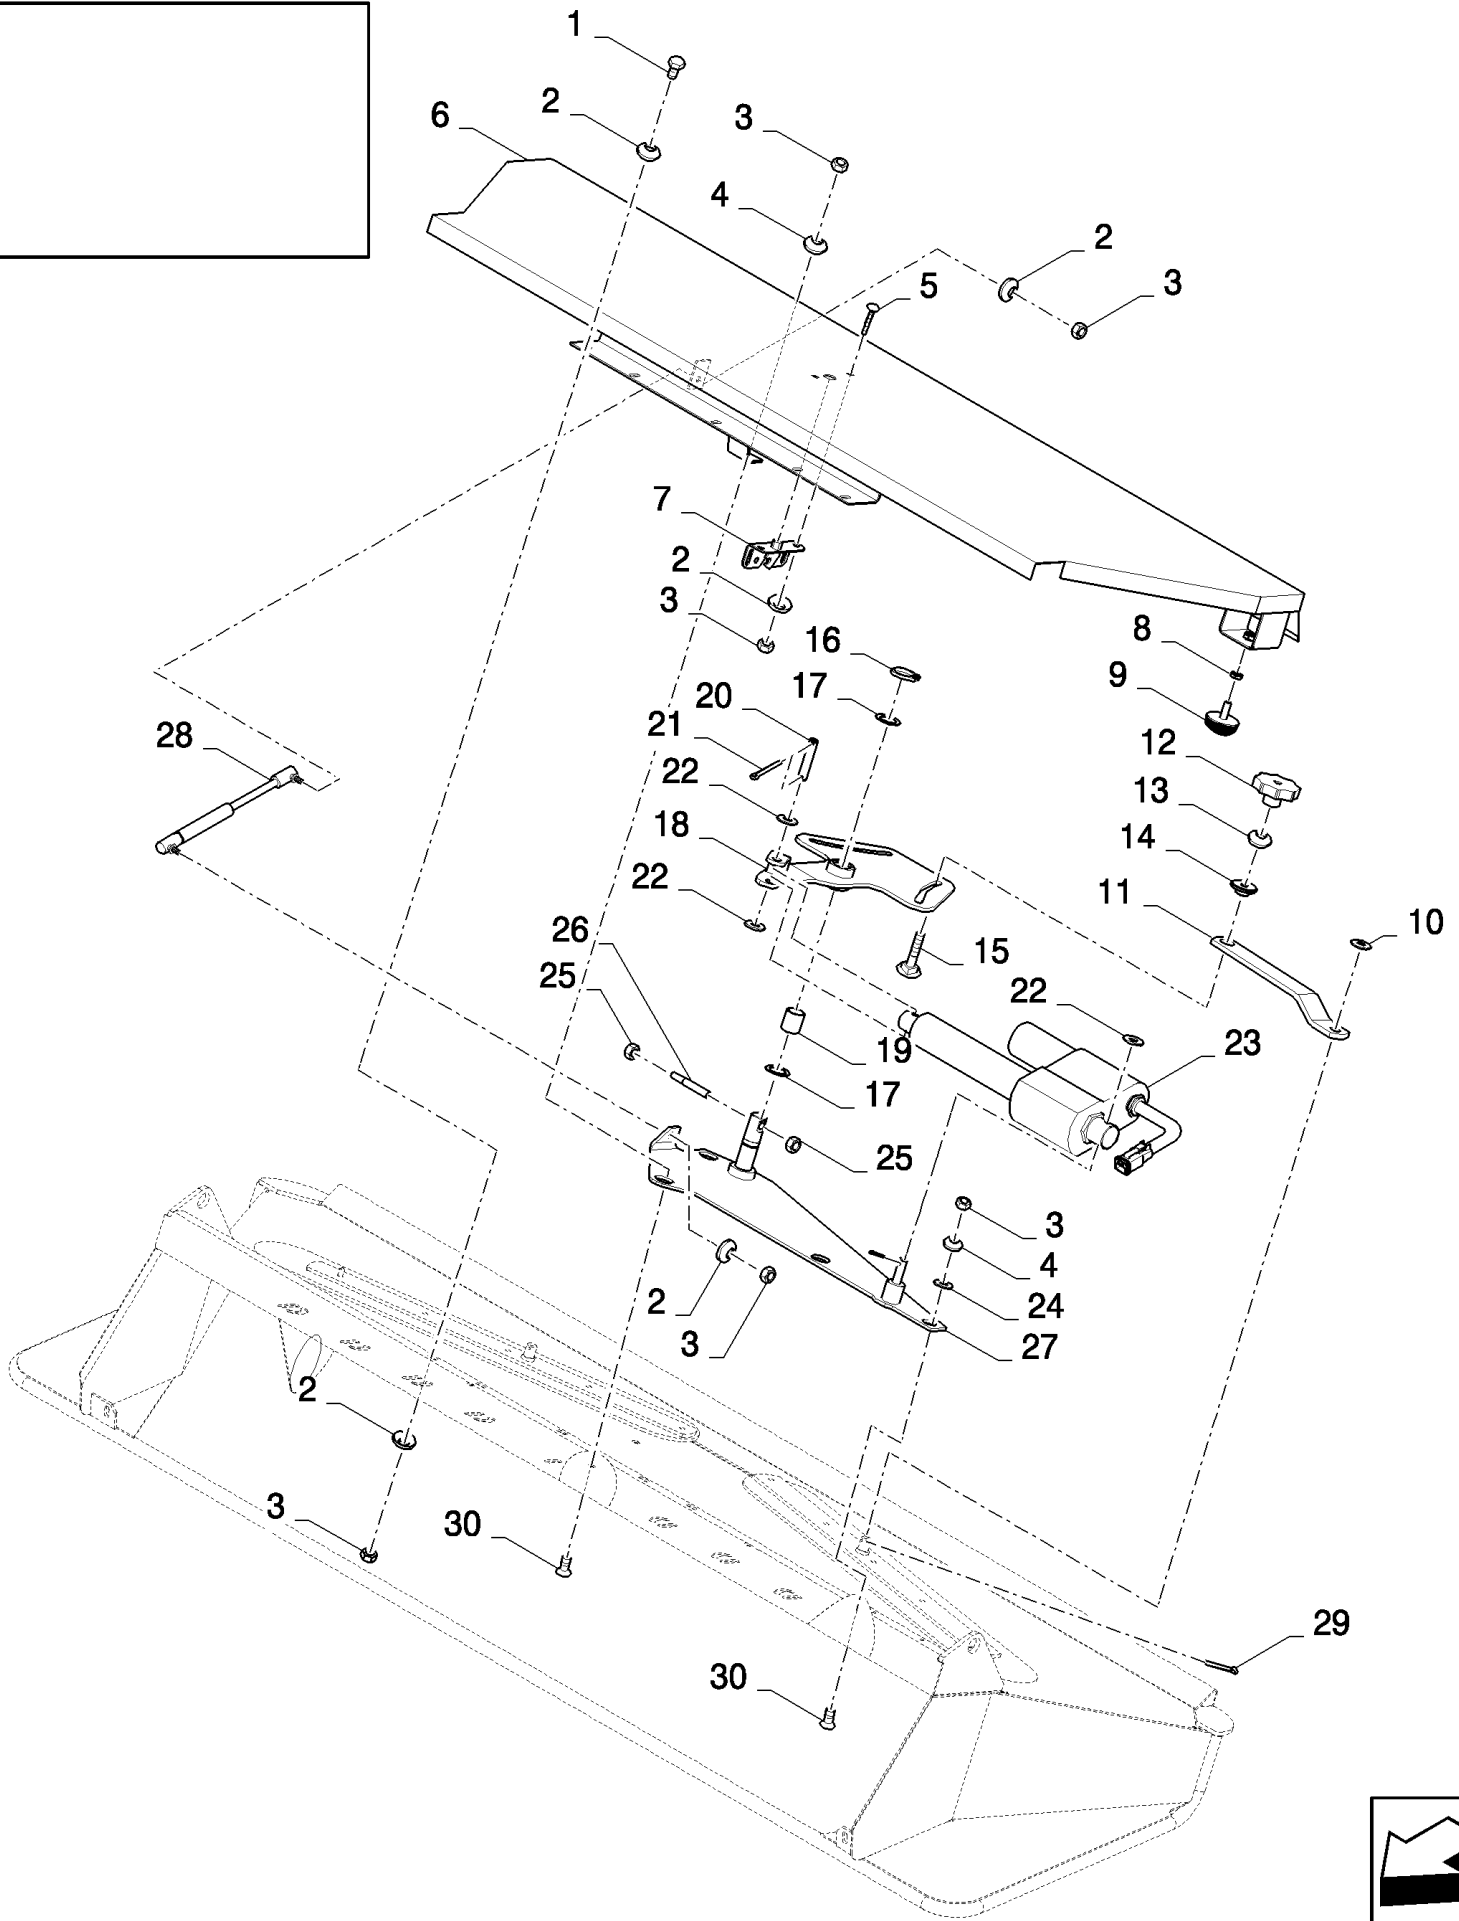

18.84101109(02) STRAWCHOPPER REBUILD KIT - REMOTE ADJUSTABLE DEFLECTORS

18.84101109(02) STRAWCHOPPER REBUILD KIT - REMOTE ADJUSTABLE DEFLECTORS

сылка	Номер детали	Кол-во	Описание
1	120104	5	BOLT, Hex, M8 x 20, 8.8,
2	322358	14	WASHER, SPRING, Belleville, M8,
3	9706690	12	NUT, M8, CI 8,
4	412650	3	WASHER, SPRING, Belleville, M8,
5	86507486	2	BOLT, CARRIAGE, Short NK, M8 x 20, CI8.8, Full Thd,
6	84435678	1	COVER,
7	84015292	1	LOCK,
8	84807411	2	NUT, Thin, M10 x 1.5, CI 04,
9	190029	2	INSULATOR BLOCK,
10	378246	2	WASHER, 16MM
11	84435480	2	LINKAGE,
12	84440562	2	KNOB,
13	140045	2	WASHER, SPRING, Belleville, M10,
14	84435513	2	BUSHING,
15	350459	2	BOLT, CARRIAGE, Short NK, M10 x 50, CI8.8, Full Thd,
16	370002	1	RING, SNAP, M25, Ext,
17	140103	2	WASHER, 26MM
18	84435495	1	LEVER,
19	80395589	1	SLEEVE,
20	84017216	1	PIN,
21	130003	3	PIN, SPLIT (COTTER), M3.2 x 20,
22	378245	3	WASHER, M12,
23	84018921	1	ACTUATOR,
24	554195	2	WASHER, 9MM
25	100016	2	NUT, M10, CI 8,
26	84018597	1	ROD, THREADED,
27	84435645	1	SUPPORT,
28	89994348	1	GAS STRUT,
29	130004	2	PIN, SPLIT (COTTER), M3.2 x 25,
30	412495	3	SCREW, Hex Soc Flat Hd, M8 x 20, 8.8, M8x20
	84004739	2	DECAL,
	86503661	0.01