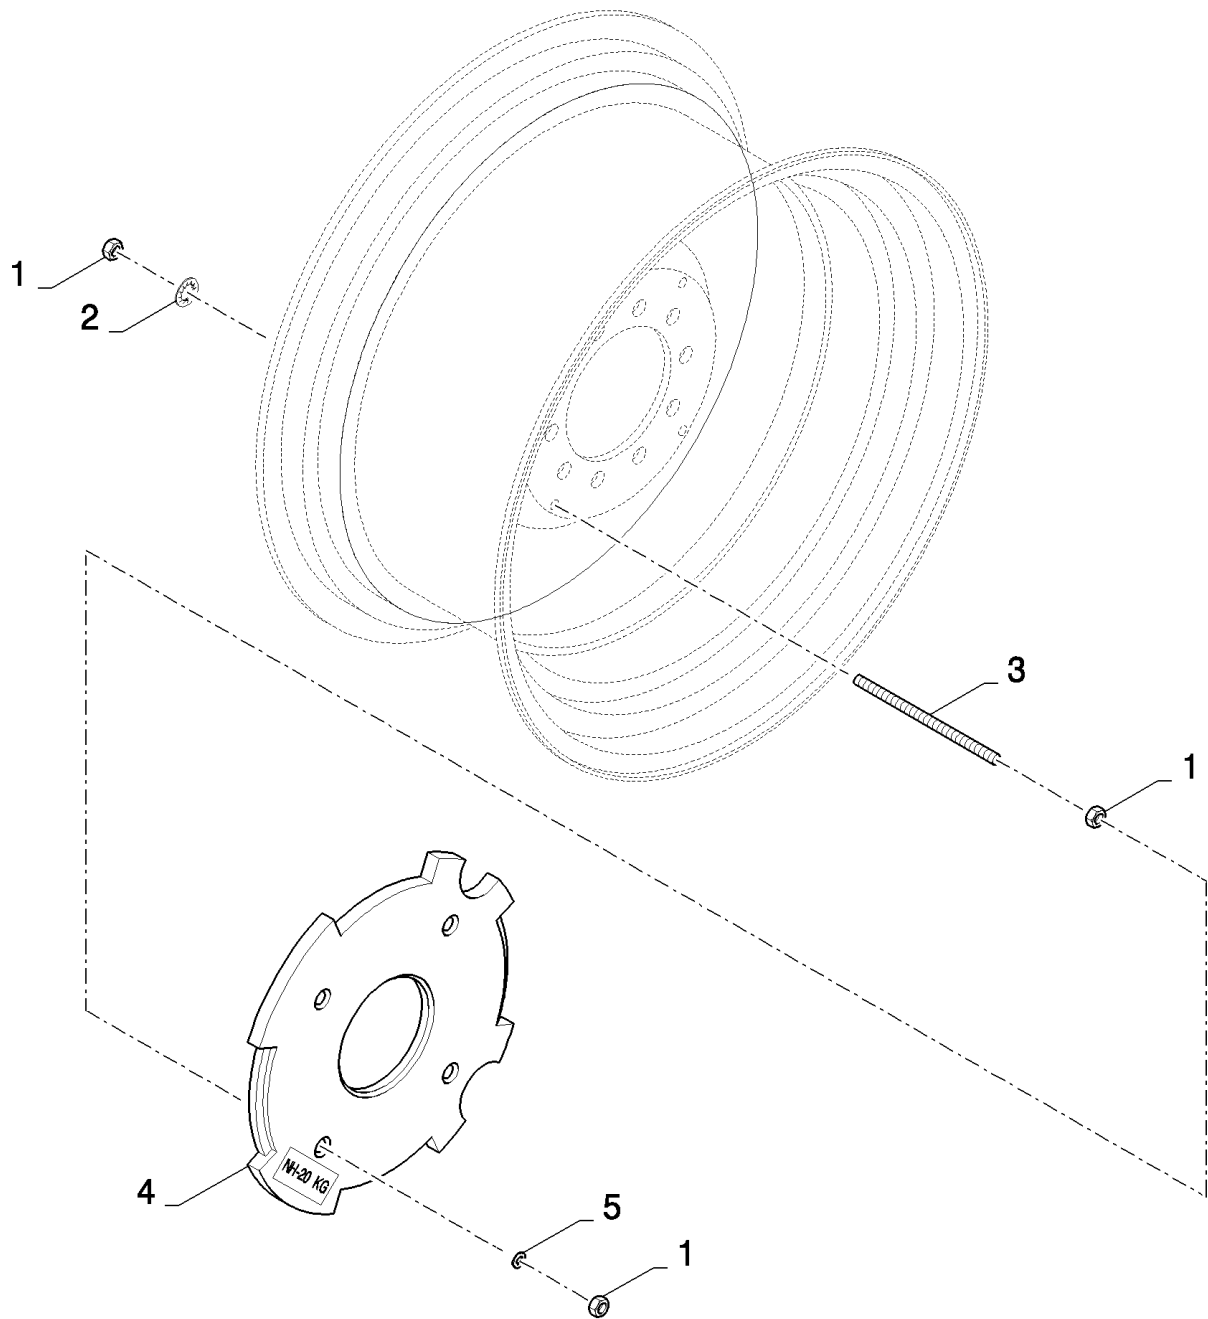

CS6090 COMBINE (9/06-) - Accessories

18.84085618(01) COUNTERWEIGHTS WHEELS - 200KG

сылка	Номер детали	Кол-во	Описание
	84085618		DIA KIT, HARVESTER,
1	9706685	24	NUT, M12, CI 8,
2	300913	8	WASHER, LOCK, 12.5MM
3	84989794	8	ROD, THREADED, M12x220
4	84438813	10	WEIGHT, COUNTER,
5	394630	8	WASHER, 13MM