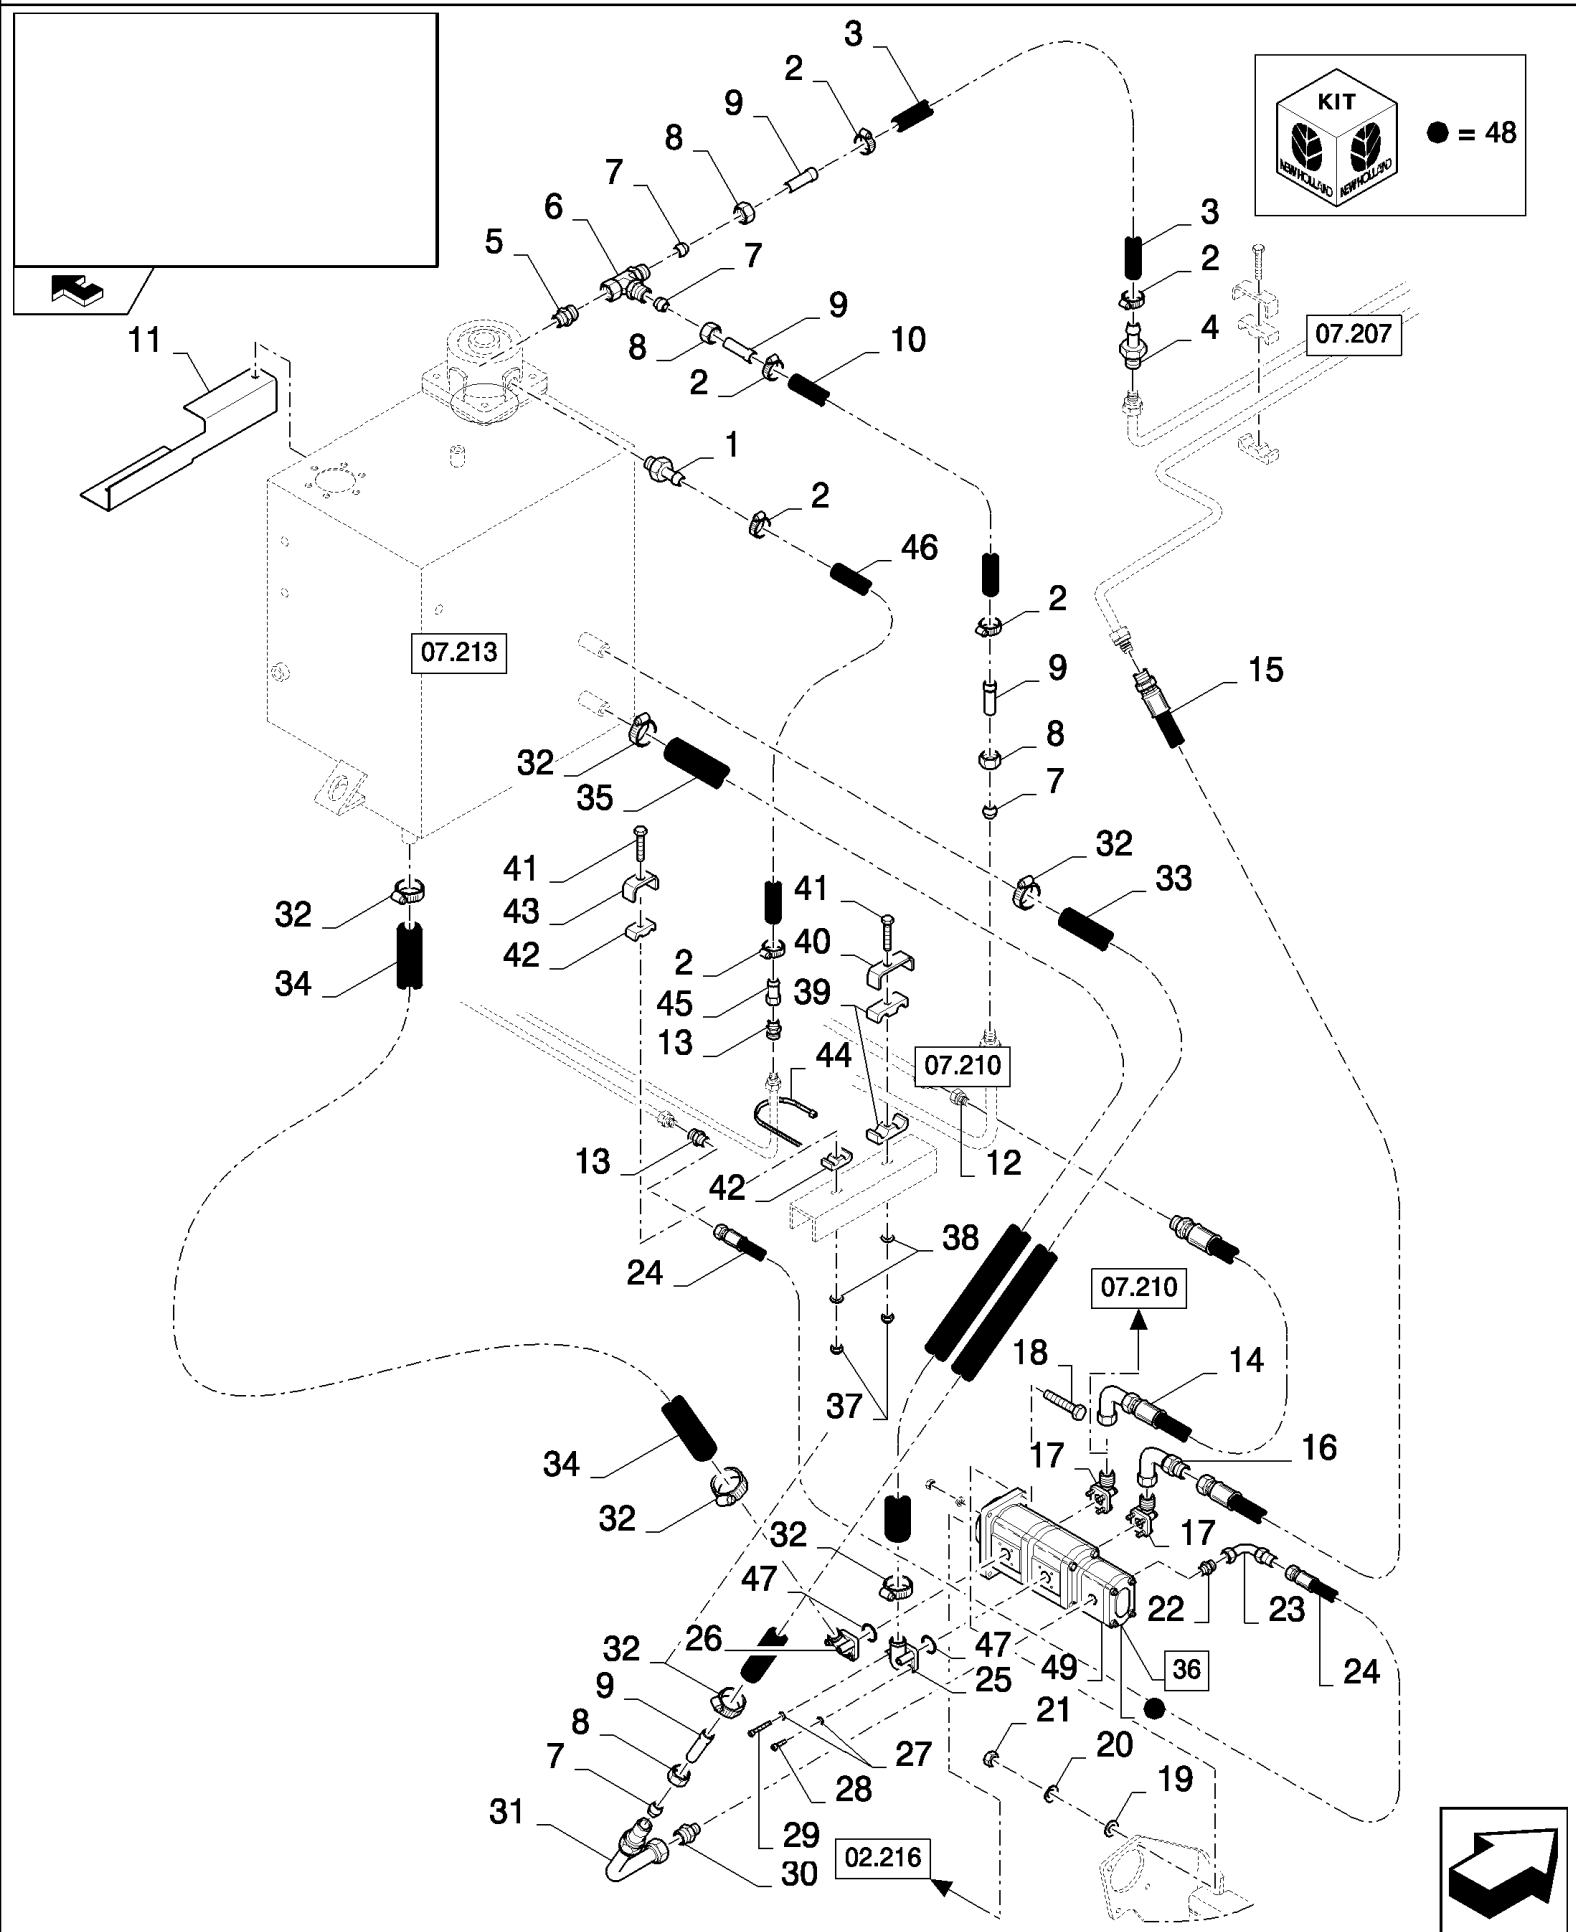

07.208(01) HYDRAULIC PUMP, WITH LATERAL FLOTATION

CS6090 COMBINE (9/06-) - Hydraulic System

07.208(01) HYDRAULIC PUMP, WITH LATERAL FLOTATION

сылка	Номер детали	Кол-во	Описание
1	457407	1	CONNECTOR, HYD.,
2	326082	8	CLAMP,
3	87332266	1	HOSE ASSY.,
4	84000318	1	CONNECTOR, HYD.,
5	9501819	1	CONNECTOR, HYD.,
6	84042442	1	CONNECTION, 3 WAY,
7	335168	4	FERRULE, 18MM
8	335170	4	NUT, 18MM
9	84012346	4	TUBE,
10	750207	1	HOSE,
11	87359515	1	SUPPORT,
12	335174	1	CONNECTOR, HYD.,
13	150018	2	CONNECTOR, HYD.,
14	9815904	1	SLEEVE,
15	426397	1	HOSE, FLEXIBLE,
16	435349	1	ELBOW,
17	337208	2	ELBOW,
18	43128	4	BOLT, Hex, M8 x 30, 8.8,
19	140016	4	WASHER, M8 x 16 x 1.6,
20	412654	4	WASHER, LOCK, 8MM
21	9706690	4	NUT, M8, CI 8,
22	84454640	1	CONNECTOR, HYD.,
23	9508529	1	ELBOW,
24	9833953	1	HOSE,
25	450594	1	ELBOW,
26	753432	1	FILTER,
27	140044	8	WASHER, 6MM
28	120229	4	SCREW, Hex Soc Hd, M6 x 20, 8.8,
29	356464	4	SCREW, M6x50
30	394373	1	CONNECTOR, HYD.,
31	84019177	1	ELBOW,
32	382527	4	CLAMP, HOSE,
33	84989249	1	HOSE,
34	84989442	1	HOSE,
35	84989443	1	HOSE,
36	84444861	1	PUMP, HYDRAULIC, (48,49)
37	412152	2	NUT, LOCK, M6 x 1, CI 8.8,
38	86588450	2	WASHER, M6,
39	430356	2	CLAMP,
40	84814948	1	SUPPORT,
41	120056	2	BOLT, Hex, M6 x 50, 8.8,
42	430357	2	CLAMP,
43	431941	1	SUPPORT,
44	396718	2	STRAP,
45	84434919	1	CONNECTOR, HYD.,