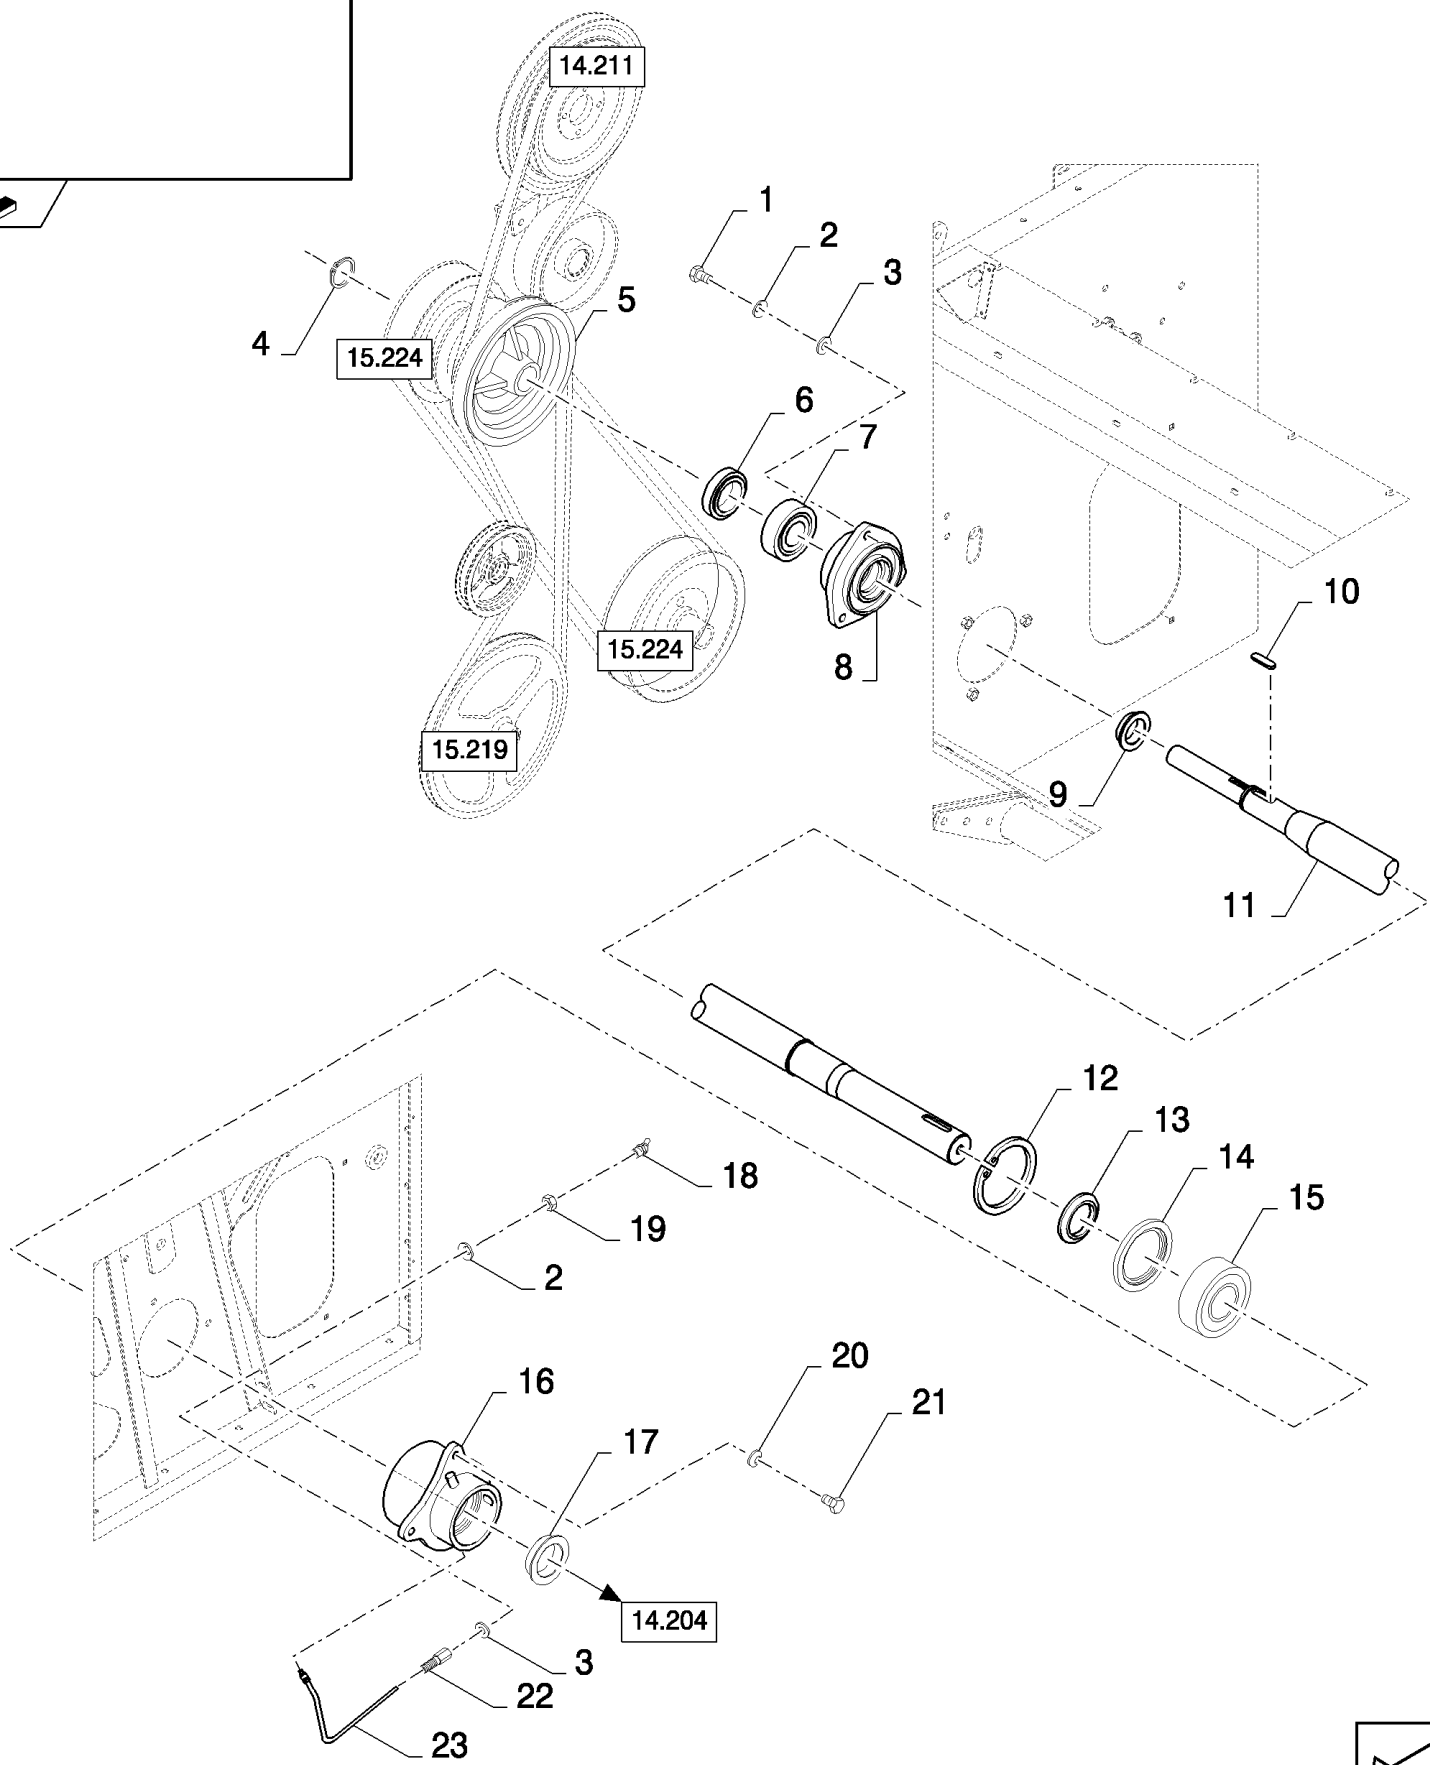

15.205(01) INTERMEDIATE SHAFT

15.205(01) INTERMEDIATE SHAFT

сылка	Номер детали	Кол-во	Описание
1	43140	3	BOLT, Hex, M10 x 30, 8.8, Full Thd,
2	140045	4	WASHER, SPRING, Belleville, M10,
3	378244	4	WASHER, M10,
4	370007	1	RING, SNAP, M45, Ext,
5	84444886	1	PULLEY,
6	84457165	1	RING,
7	388069	1	BEARING ASSY,
8	439605	1	HOUSING, BEARING,
9	388669	1	RING,
10	170066	1	KEY,
11	84455783	1	SHAFT, PROPELLOR,
12	370014	1	RING, SNAP, M130, Int,
13	84447659	1	RING,
14	87335332	1	RING,
15	84434950	1	BEARING ASSY,
16	84334340	1	HOUSING, BEARING, , BSN C551
16	87546752	1	HOUSING, BEARING, , ASN D552
17	84072254	1	RING, , BSN C551
17	87546728	1	RING, , ASN D552
18	84814929	1	NIPPLE, LUBE,
19	100016	1	NUT, M10, CI 8,
20	140046	3	WASHER, SPRING, Belleville, M12,
21	9706687	3	BOLT, Hex, M12 x 30, 8.8,
22	84817004	1	CONNECTOR, HYD.,
23	84077866	1	TUBE,