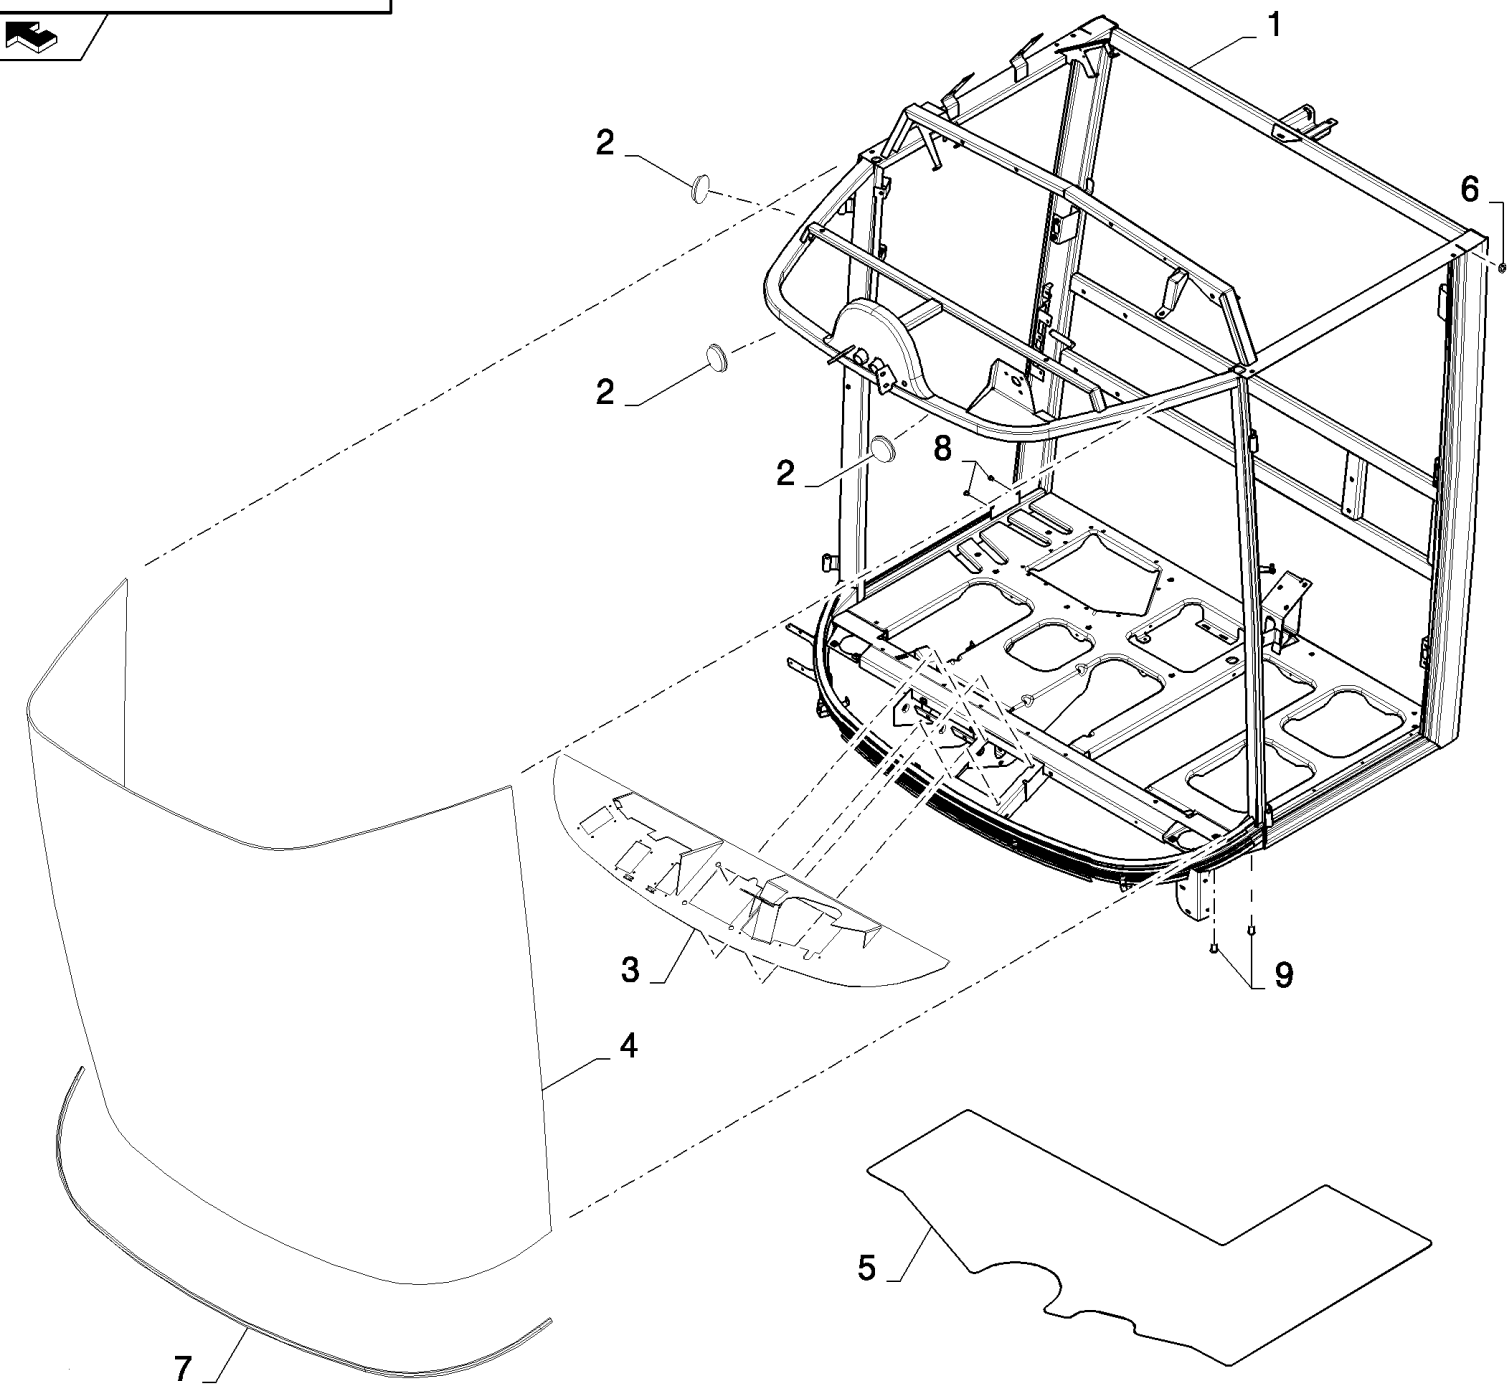

10.228(01) CAB FRAME

10.228(01) CAB FRAME

сылка	Номер детали	Кол-во	Описание
1	84989340	1	FRAME,
2	9992359	4	PLUG,
3	84435576	1	PLATE,
4	84400385	1	GLASS,
5	84448101	1	PROTECTION PLATE,
6	80433244	1	PLUG,
7	84460900	1	SEAL PROTECTION, L=0.36M
8	84814233	2	FASTENER,
9	353068	4	NUT,