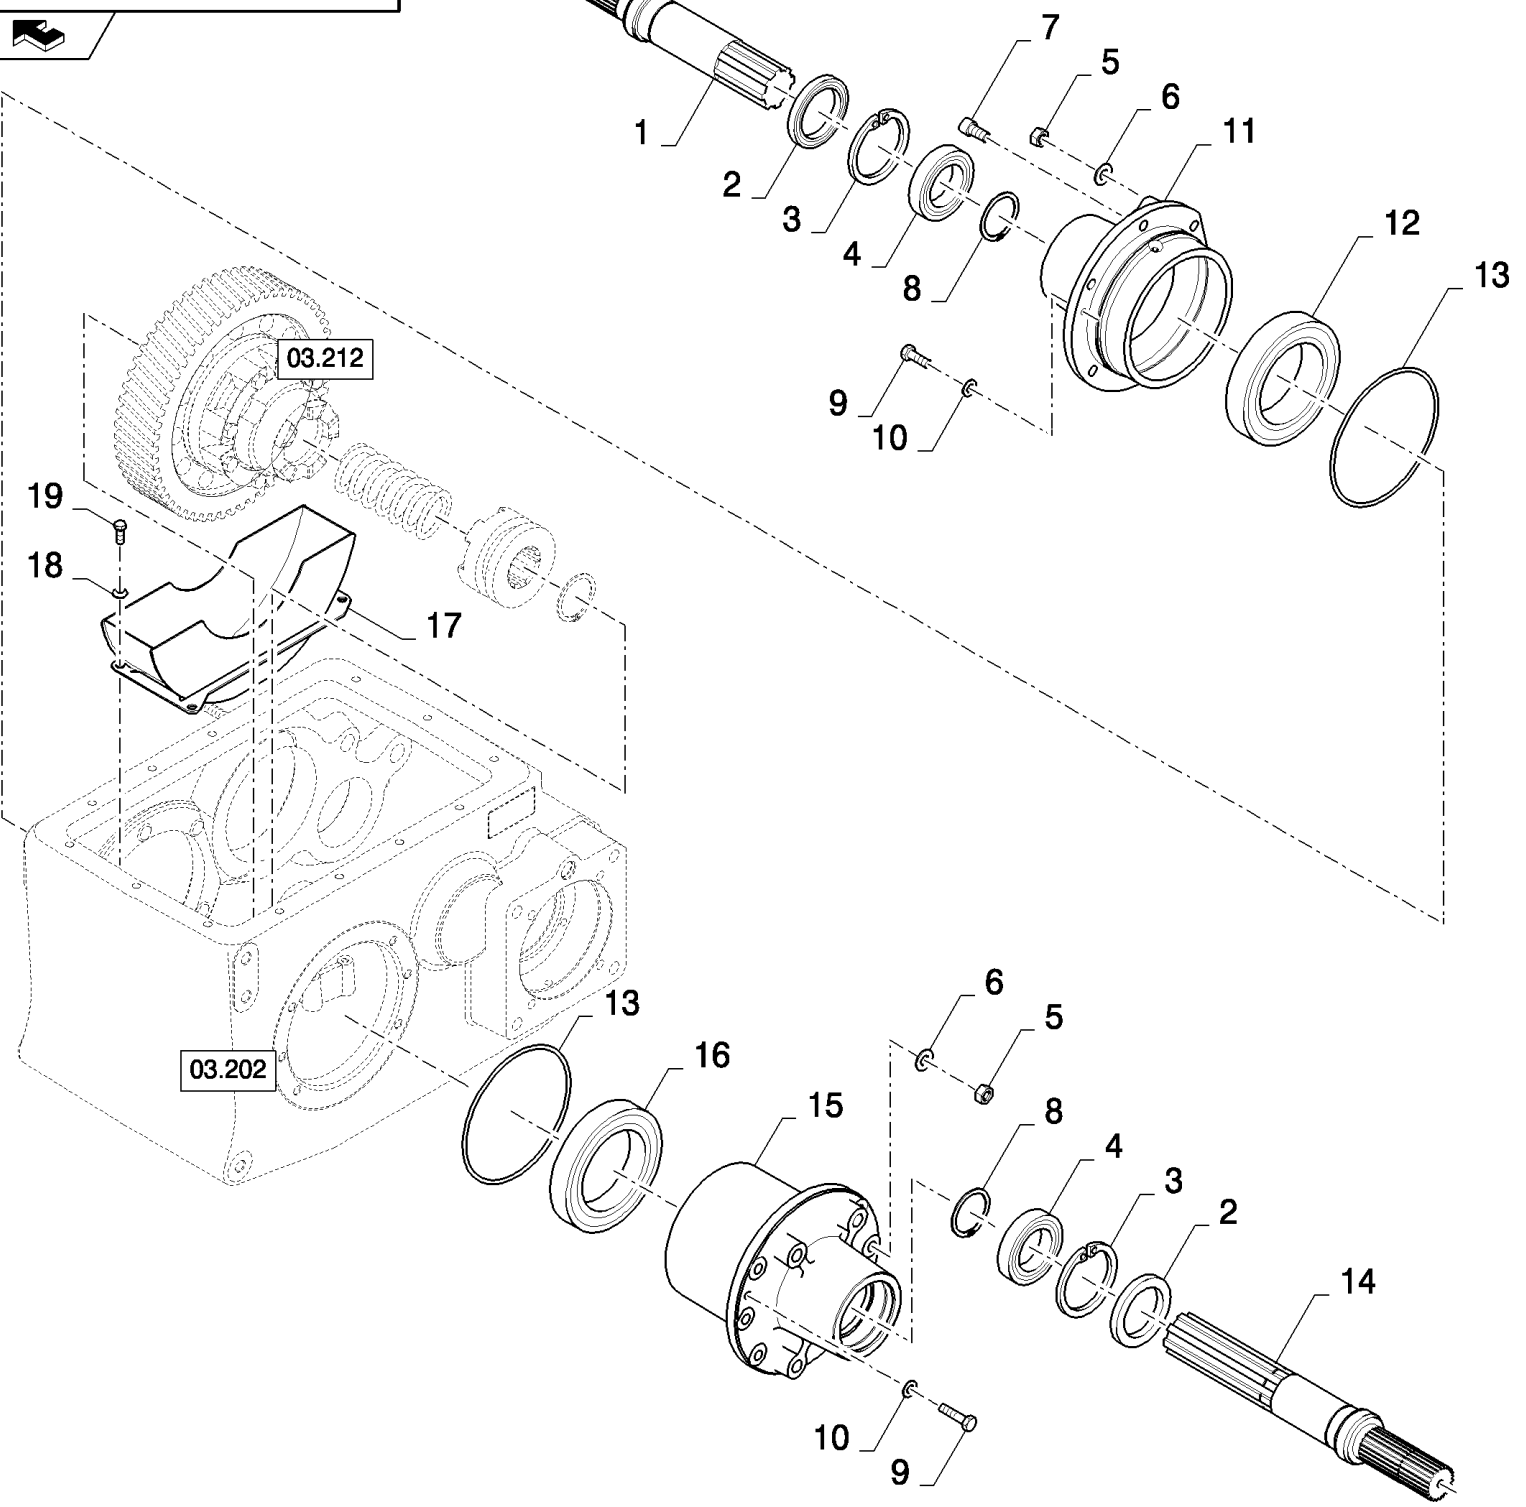

03.211(01) GEARBOX, DRIVEN SHAFT

03.211(01) GEARBOX, DRIVEN SHAFT

сылка	Номер детали	Кол-во	Описание
1	84069687	1	SHAFT,
2	84045429	2	SEALRING,
3	370013	2	RING, SNAP, M90, Int,
4	9825886	2	BEARING, BALL,
5	9706685	10	NUT, M12, CI 8,
6	140046	10	WASHER, SPRING, Belleville, M12,
7	9837786	2	SCREW, Hex Soc Hd, M12 x 20, 8.8,
8	327911	2	CIRCLIP,
9	86512298	4	BOLT, Hex, M10 x 12, 8.8, Full Thd,
10	140045	4	WASHER, SPRING, Belleville, M10,
11	84071109	1	FLANGE,
12	210046	1	BEARING, BALL,
13	9815655	2	O-RING,
14	84069822	1	SHAFT, , STANDARD
14	84069688	1	SHAFT, , WITH DIFF. LOCK
15	84071206	1	FLANGE,
16	418831	1	BEARING ASSY,
17	84435237	1	SHIELD,
18	322358	4	WASHER, SPRING, Belleville, M8,
19	120103	4	BOLT, Hex, M8 x 16, 8.8,