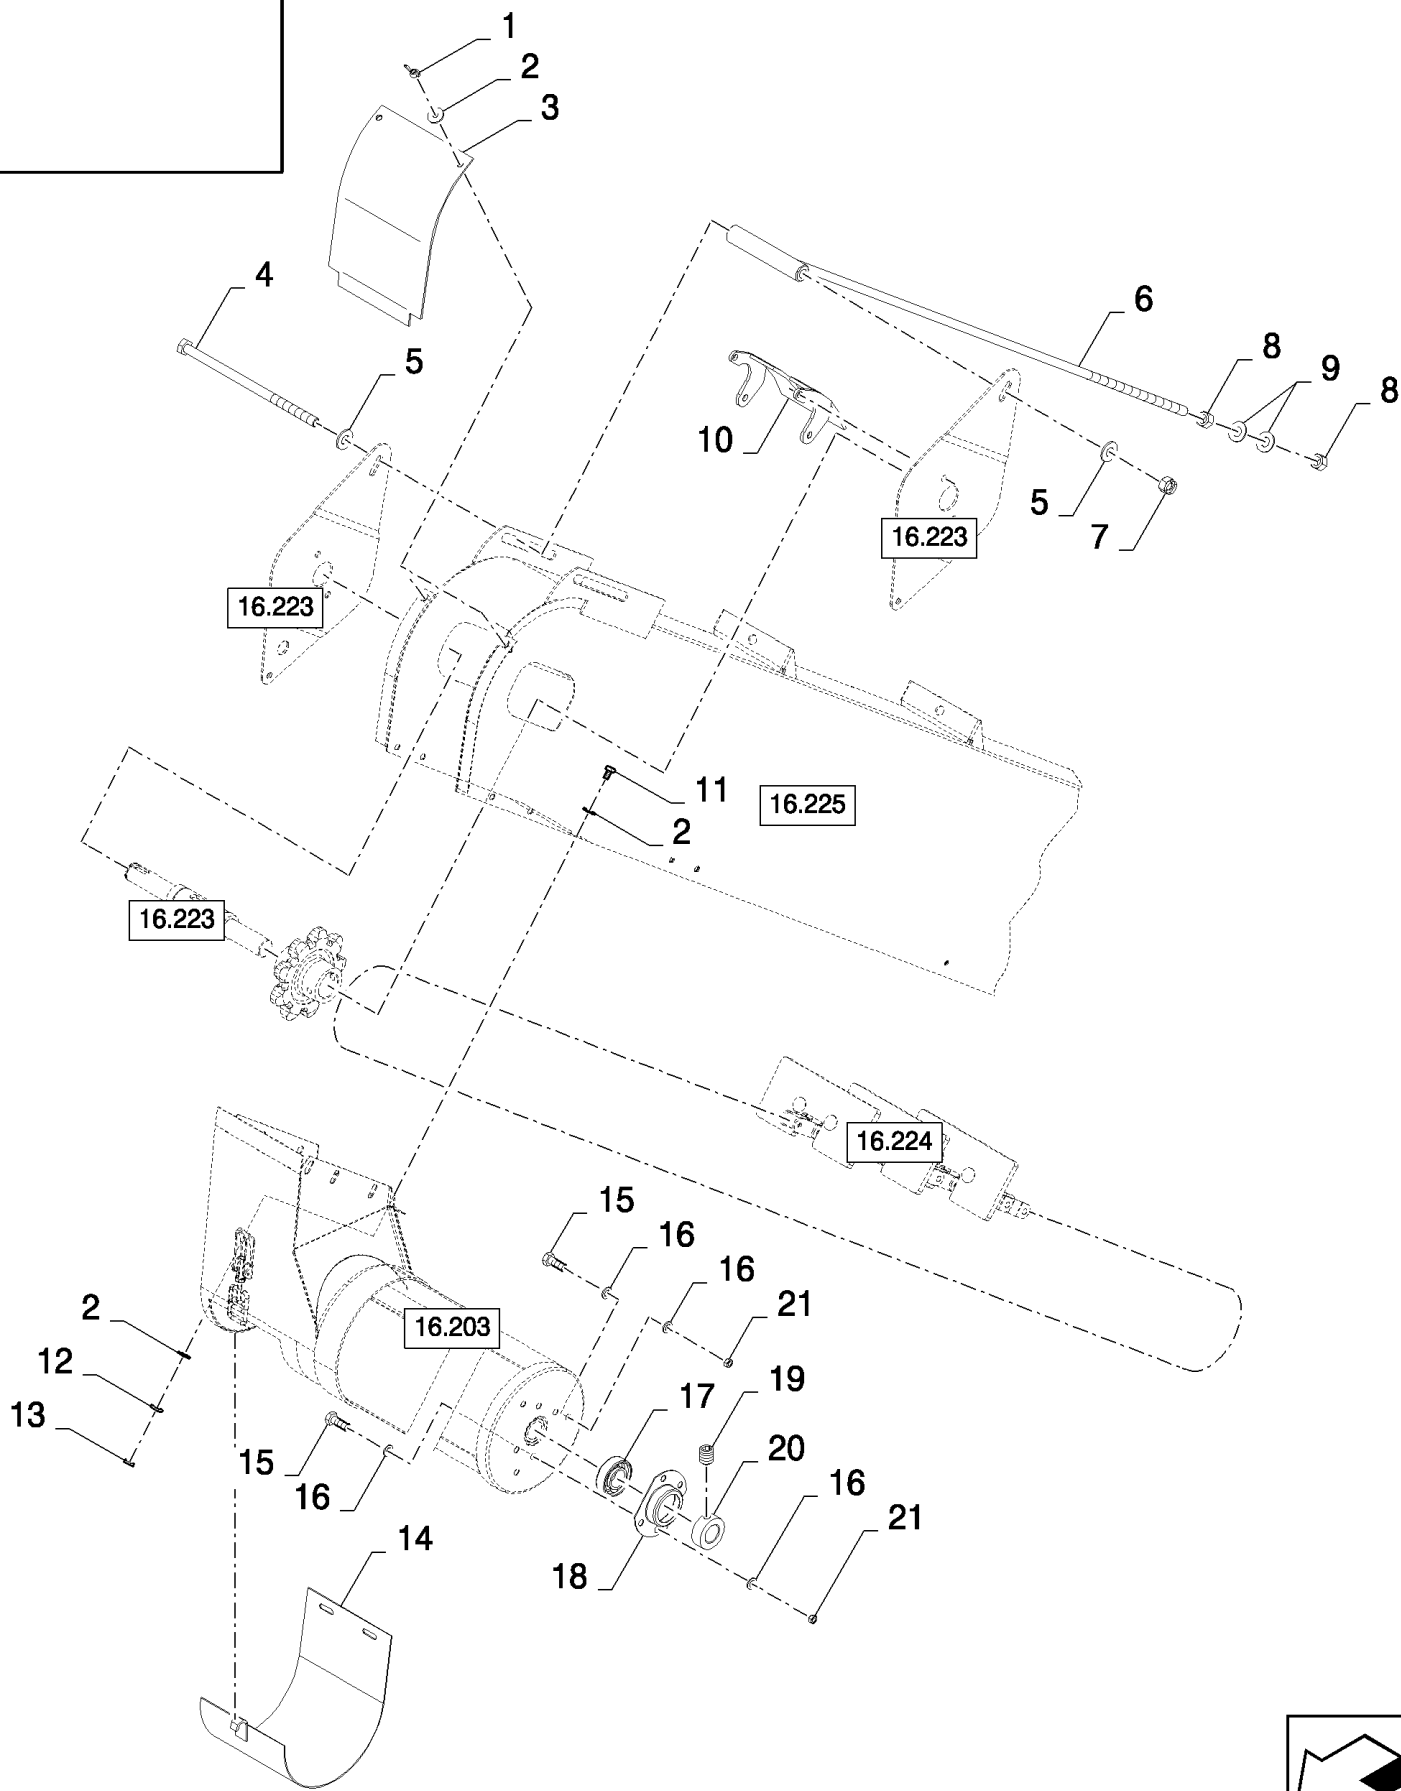

16.222(01) TAILINGS ELEVATORS

16.222(01) TAILINGS ELEVATORS

сылка	Номер детали	Кол-во	Описание
1	84814892	2	NUT, WING, M6 x 1,
2	140040	6	WASHER, M6 x 22 x 2,
3	84980878	1	COVER,
4	380423	1	BOLT, Hex, M12 x 170, 8.8, M12x170
5	140046	2	WASHER, SPRING, Belleville, M12,
6	84982241	1	TIE-ROD, THREADED,
7	100038	1	NUT, LOCK, M12 x 1.75, CI 8,
8	100020	2	NUT, M16, CI 8,
9	140048	2	WASHER, SPRING, Belleville, M16,
10	84981165	1	PLATE,
11	86508568	2	BOLT, Hex, M6 x 16, 8.8,
12	322357	2	WASHER, SPRING, Belleville, M6,
13	15896221	2	NUT, M6, CI 10,
14	84980877	1	COVER,
15	120103	11	BOLT, Hex, M8 x 16, 8.8,
16	322358	8	WASHER, SPRING, Belleville, M8,
17	80034439	1	BEARING ASSY,
18	310045	1	FLANGE,
19	300480	1	SET SCREW, Hex Soc, M10 x 12, Cup Pt, M10x12
20	300003	1	RING,
21	9706690	4	NUT, M8, CI 8,