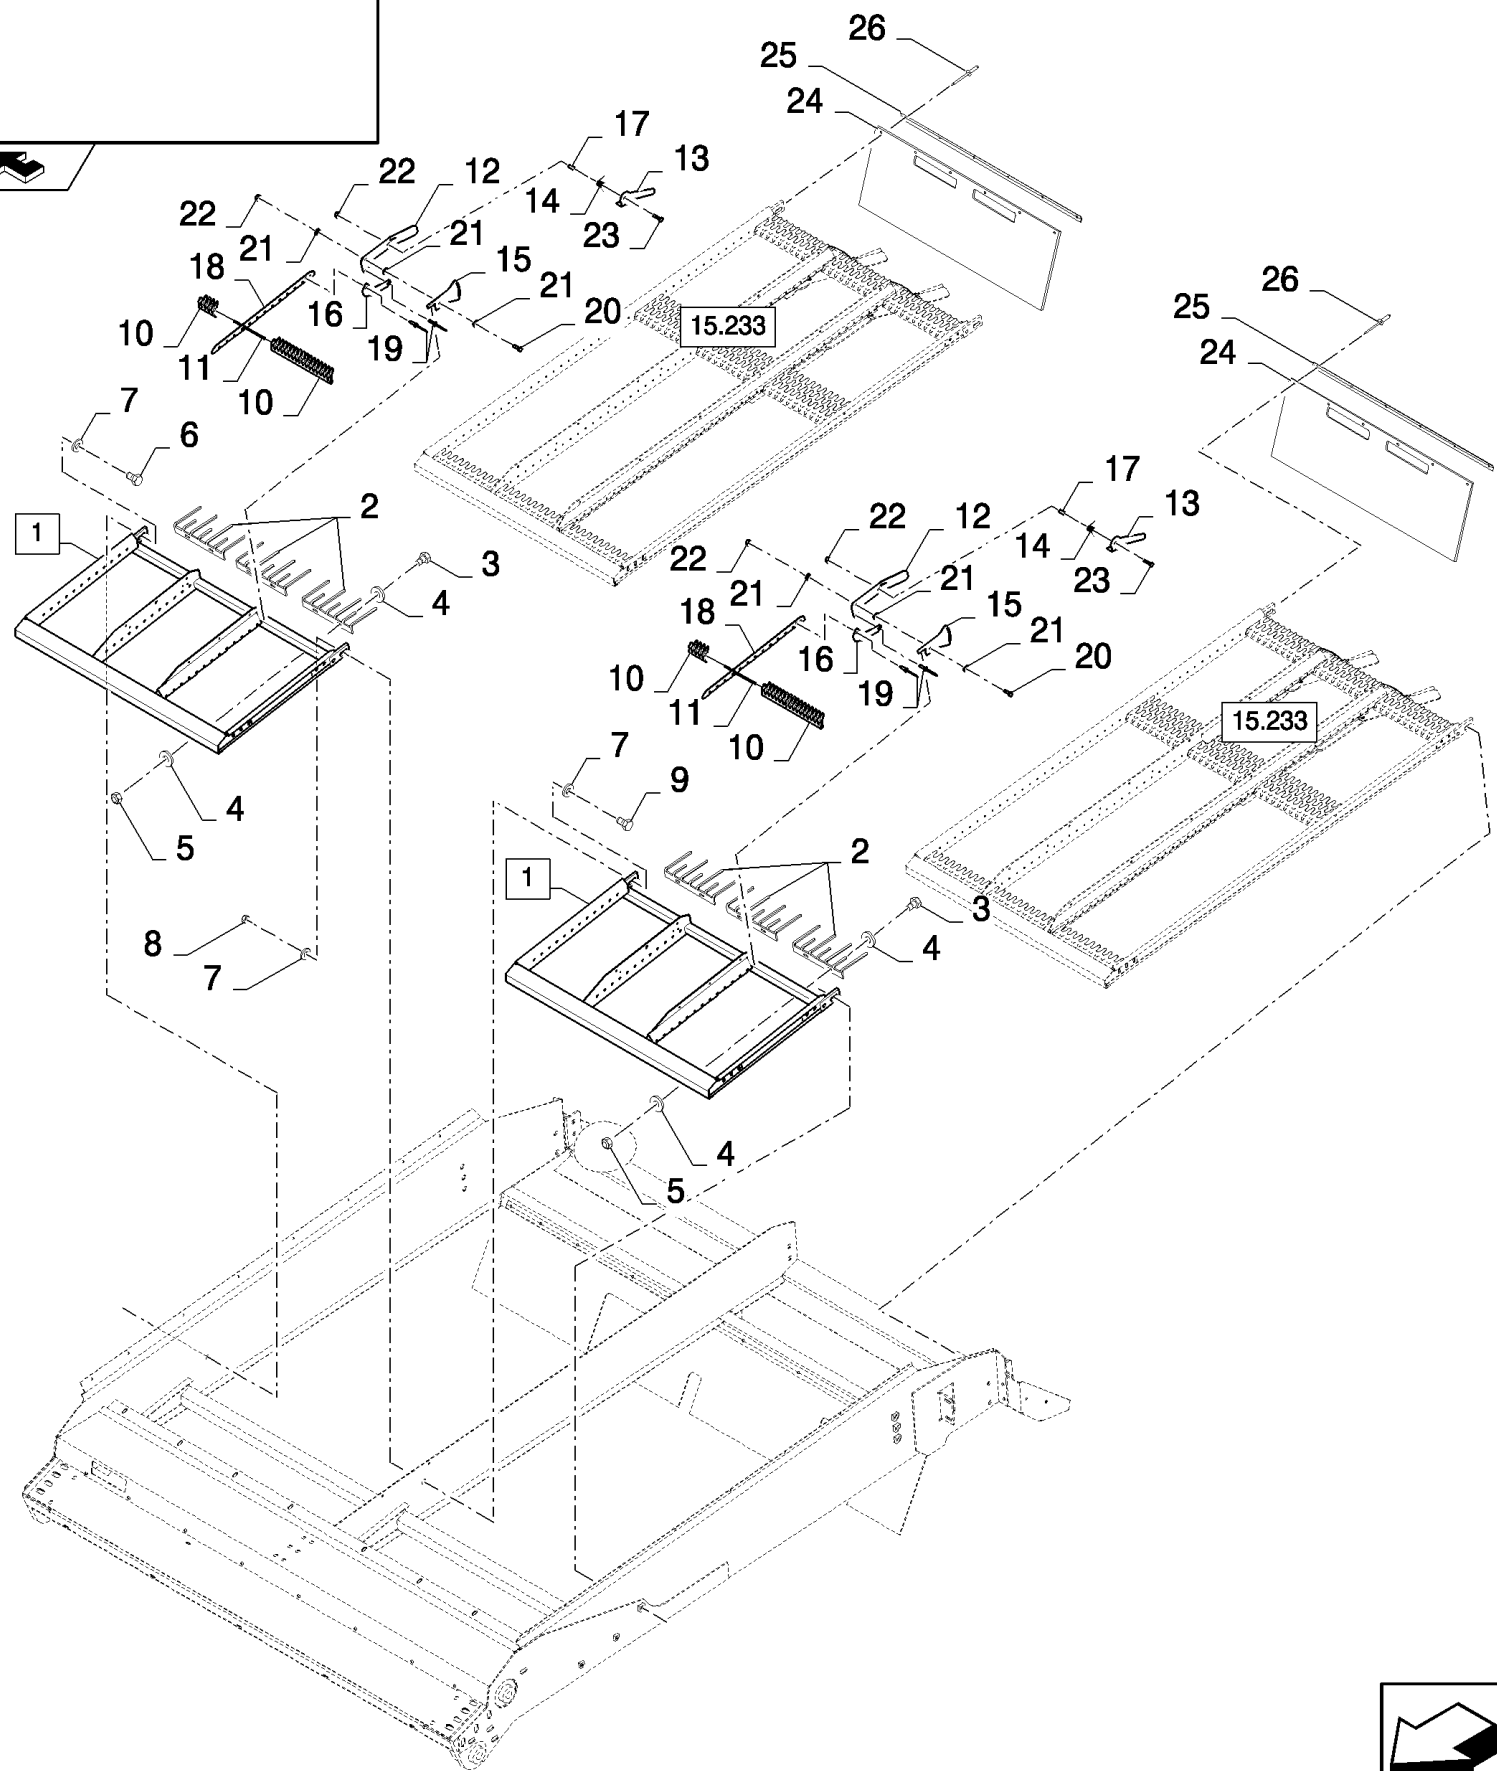

15.231(01) FIXED SHOE, UPPER SIEVES - HC 1 1/8"

CS6090 COMBINE (9/06-) - Cleaning

15.231(01) FIXED SHOE, UPPER SIEVES - HC 1 1/8"

сылка	Номер детали	Кол-во	Описание
1	84442356	1	SIEVE, (10 to 23)
2	84446427	6	RAKE,
3	120102	12	BOLT, Hex, M6 x 40, 8.8, Full Thd,
4	412649	24	WASHER, SPRING, Belleville, M6,
5	9706755	12	NUT, M6, CI 8,
6	43138	2	BOLT, Hex, M10 x 20, 8.8, Full Thd,
7	140045	4	WASHER, SPRING, Belleville, M10,
8	100016	1	NUT, M10, CI 8,
9	9706704	1	BOLT, Hex, M10 x 35, 8.8, Full Thd,
10	324715	39	BAR,
11	388354	13	WIRE, RETAINING,
12	84442030	1	TOOTHED SECTOR,
13	84442029	1	HANDLE,
14	84441976	1	SPRING,
15	84442031	1	PLATE,
16	84442032	1	PLATE,
17	84442028	1	BUSHING,
18	84442033	1	LOCK,
19	281061	2	RIVET, Rd Hd, M6 x 12,
20	120100	1	BOLT, Hex, M6 x 20, 8.8,
21	140040	3	WASHER, M6 x 22 x 2,
22	353308	2	NUT, LOCK, M6 x 1, CI 8,
23	86512441	1	BOLT, CARRIAGE, Short NK, M6 x 30, CI8.8, Full Thd,
24	84983034	2	CANVAS,
25	84983035	2	
26	445395	12	RIVET, Pop, M4.8 x 18.1,