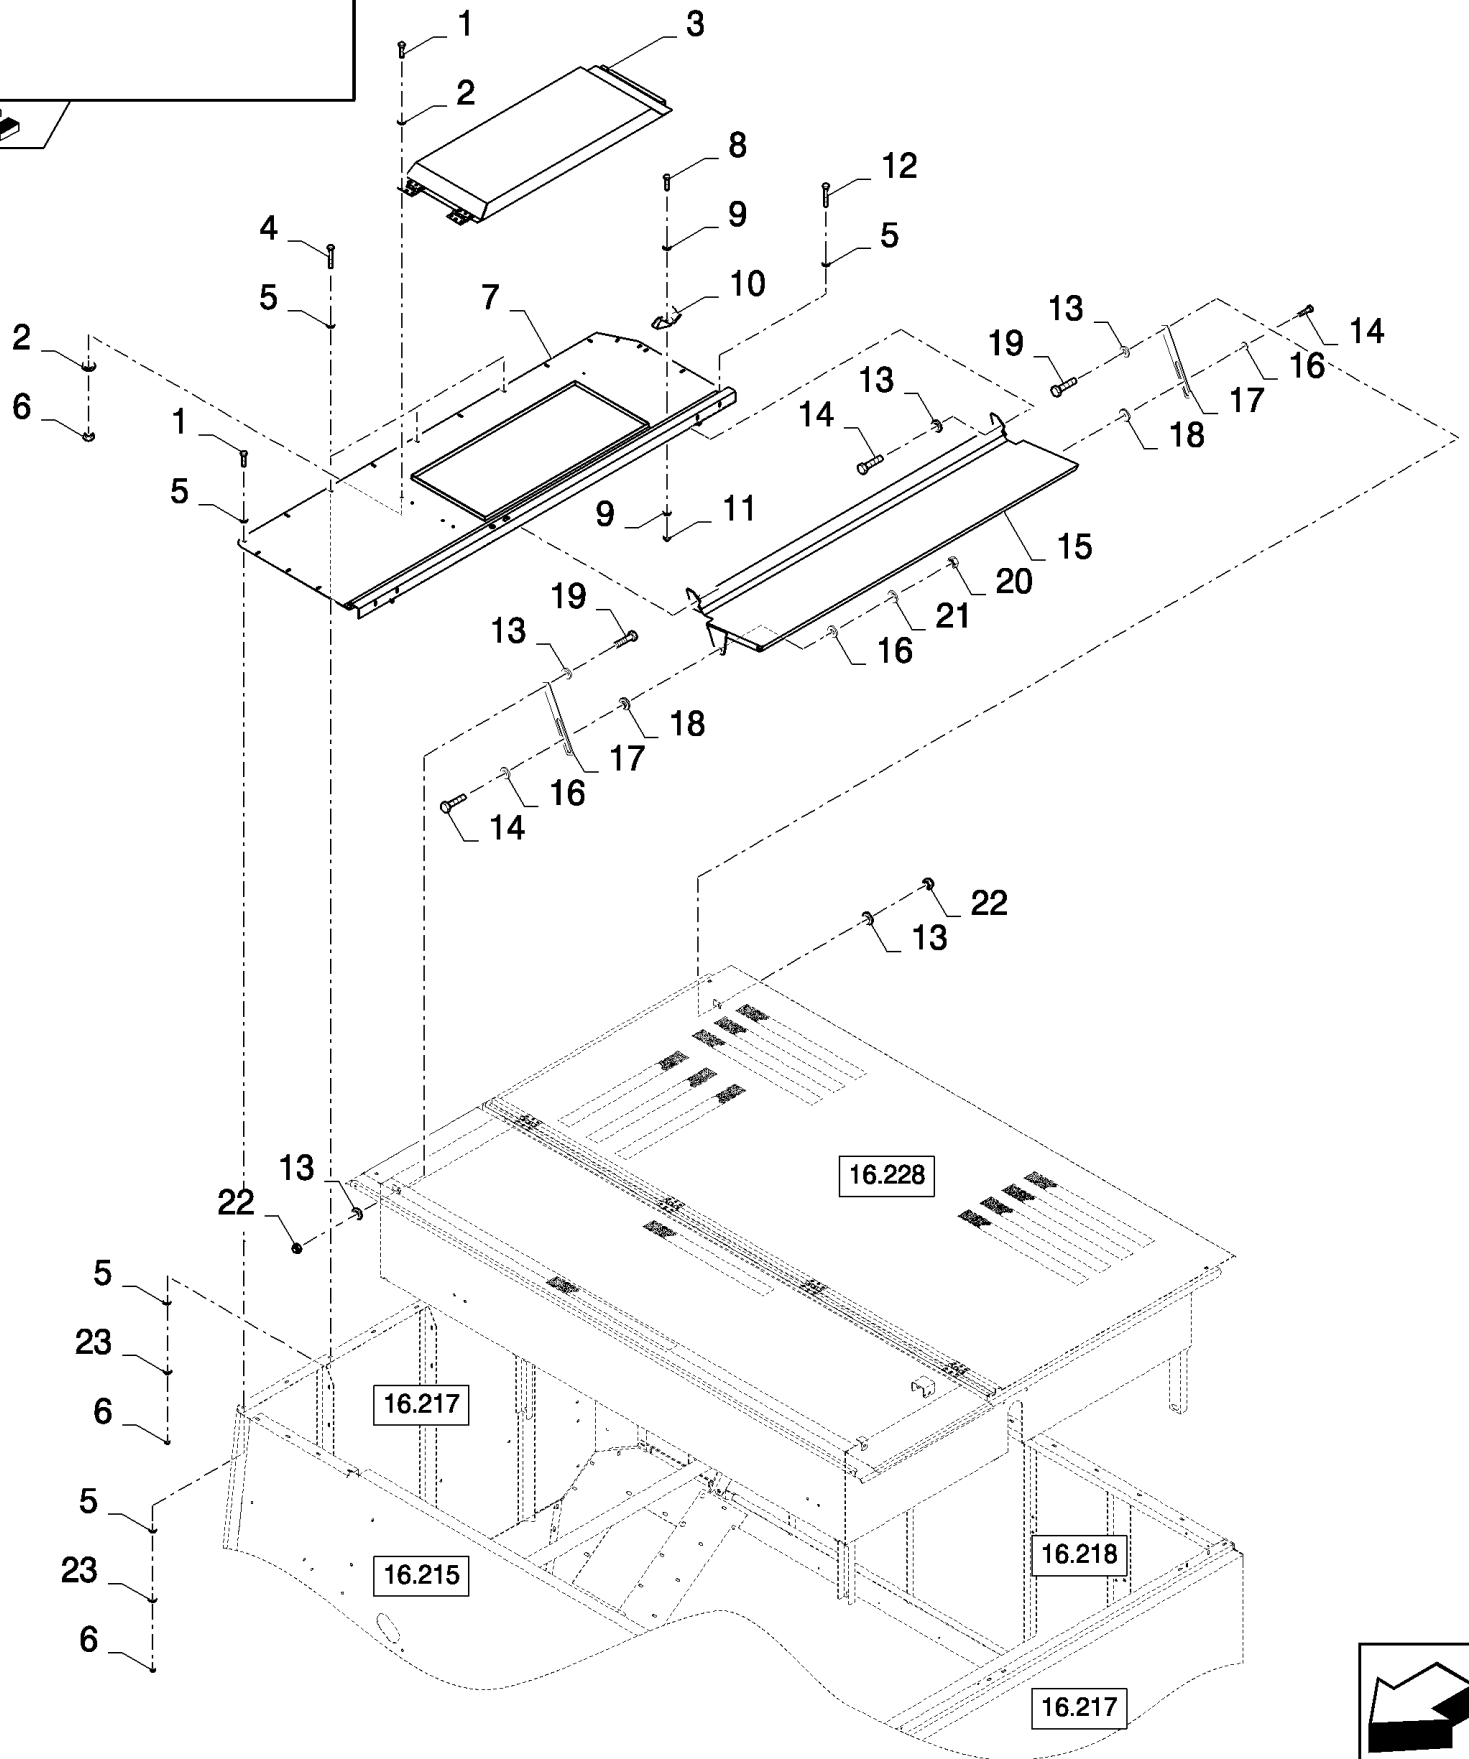

16.229(01) GRAINTANK EXTENSION, COVERS

16.229(01) GRAINTANK EXTENSION, COVERS

сылка	Номер детали	Кол-во	Описание
1	86508568	16	BOLT, Hex, M6 x 16, 8.8,
2	322357	8	WASHER, SPRING, Belleville, M6,
3	87347666	1	COVER,
4	120102	4	BOLT, Hex, M6 x 40, 8.8, Full Thd,
5	140040	36	WASHER, M6 x 22 x 2,
6	9706755	22	NUT, M6, CI 8,
7	84444964	1	PLATE, , BSN C543
7	84983348	1	PLATE, , ASN D544
8	86511042	2	SCREW, Cross Pan Hd, M4 x 16,
9	362785	4	WASHER,
10	362786	2	FASTENER,
11	385681	2	NUT, LOCK, M4 x .7, CI 8, M4
12	120100	2	BOLT, Hex, M6 x 20, 8.8,
13	140016	8	WASHER, M8 x 16 x 1.6,
14	43128	4	BOLT, Hex, M8 x 30, 8.8,
15	84446011	1	COVER,
16	140041	4	WASHER, M8 x 28 x 3,
17	84982346	2	PLATE,
18	84444956	2	BUSHING,
19	120104	2	BOLT, Hex, M8 x 20, 8.8,
20	9706690	2	NUT, M8, CI 8,
21	322358	2	WASHER, SPRING, Belleville, M8,
22	86629542	4	NUT, LOCK, M8 x 1.25, CI 8,
23	412649	18	WASHER, SPRING, Belleville, M6,