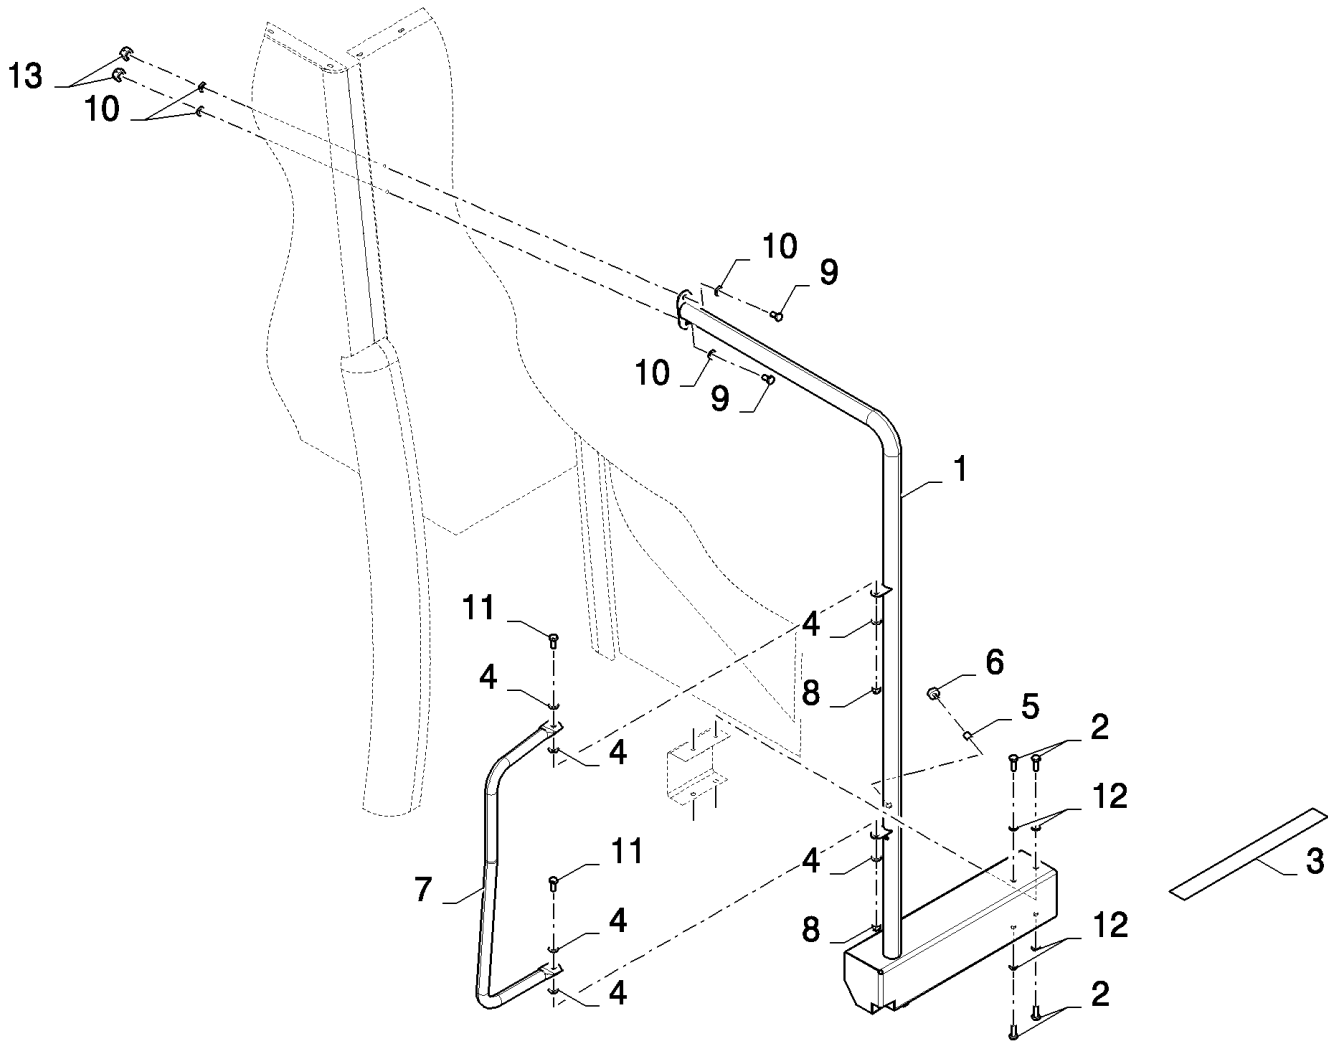

10.222(01) OPERATOR'S PLATFORM, RH

10.222(01) OPERATOR'S PLATFORM, RH

сылка	Номер детали	Кол-во	Описание
1	87355041	1	RAIL, SIDE,
2	43140	4	BOLT, Hex, M10 x 30, 8.8, Full Thd,
3	401502	1	STRIP, ANTI-SKID, L=0.48M
4	378244	6	WASHER, M10,
5	87282347	1	INSERT, THREADED, M8
6	84000555	1	INSULATOR BLOCK,
7	87355788	1	RAIL, SIDE,
8	100037	2	NUT, M10 x 1.5, CI 8,
9	43138	2	BOLT, Hex, M10 x 20, 8.8, Full Thd, , BSN C551
9	120104	2	BOLT, Hex, M8 x 20, 8.8, , ASN D552
10	140045	2	WASHER, SPRING, Belleville, M10, , BSN C551
10	322358	4	WASHER, SPRING, Belleville, M8, , ASN D552
11	43139	2	SCREW,
12	86511323	4	WASHER, M10 x 20 x 2,
13	43442	2	NUT, , ASN D552