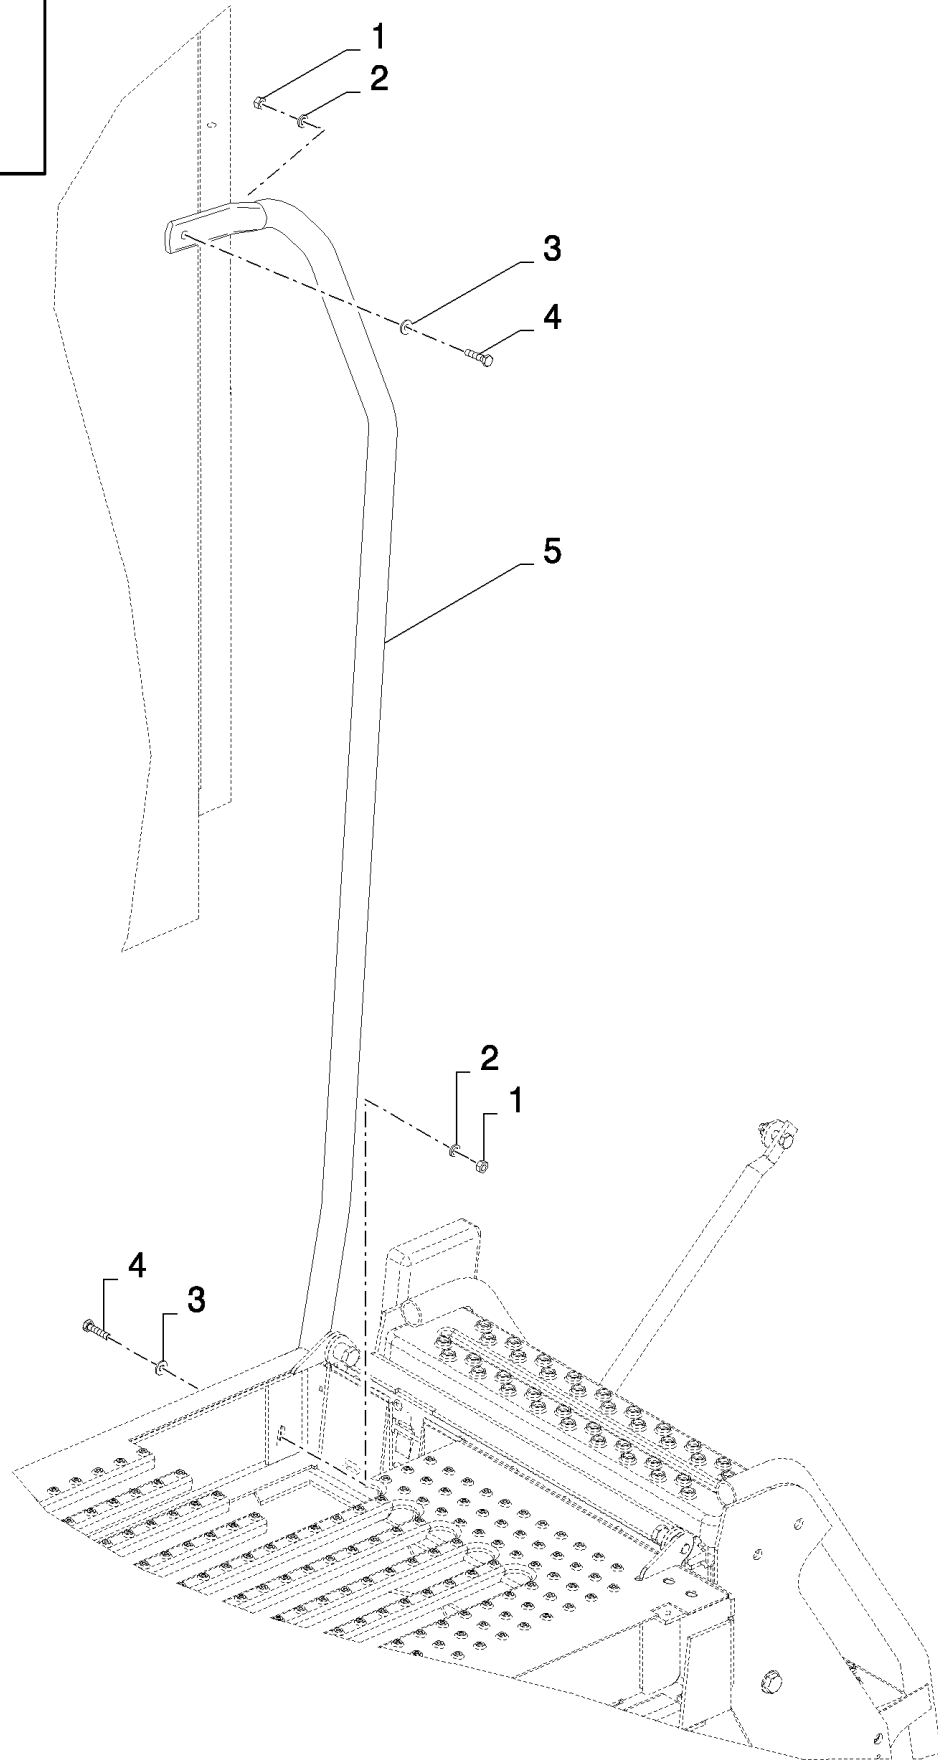

18.84110338(01) RAIL - STEERING PLATFORM - WITHOUT PLATFORM EXTENSION

18.84110338(01) RAIL - STEERING PLATFORM - WITHOUT PLATFORM EXTENSION

сылка	Номер детали	Кол-во	Описание
	84110338		DIA KIT, HARVESTER,
1	9706755	2	NUT, M6, CI 8,
2	86588499	2	WASHER, M6 x 12 x 1.6, 6MM
3	322357	2	WASHER, SPRING, Belleville, M6,
4	86977786	2	BOLT, Hex, M6 x 25, 8.8,
5	84444204	1	TUBE,