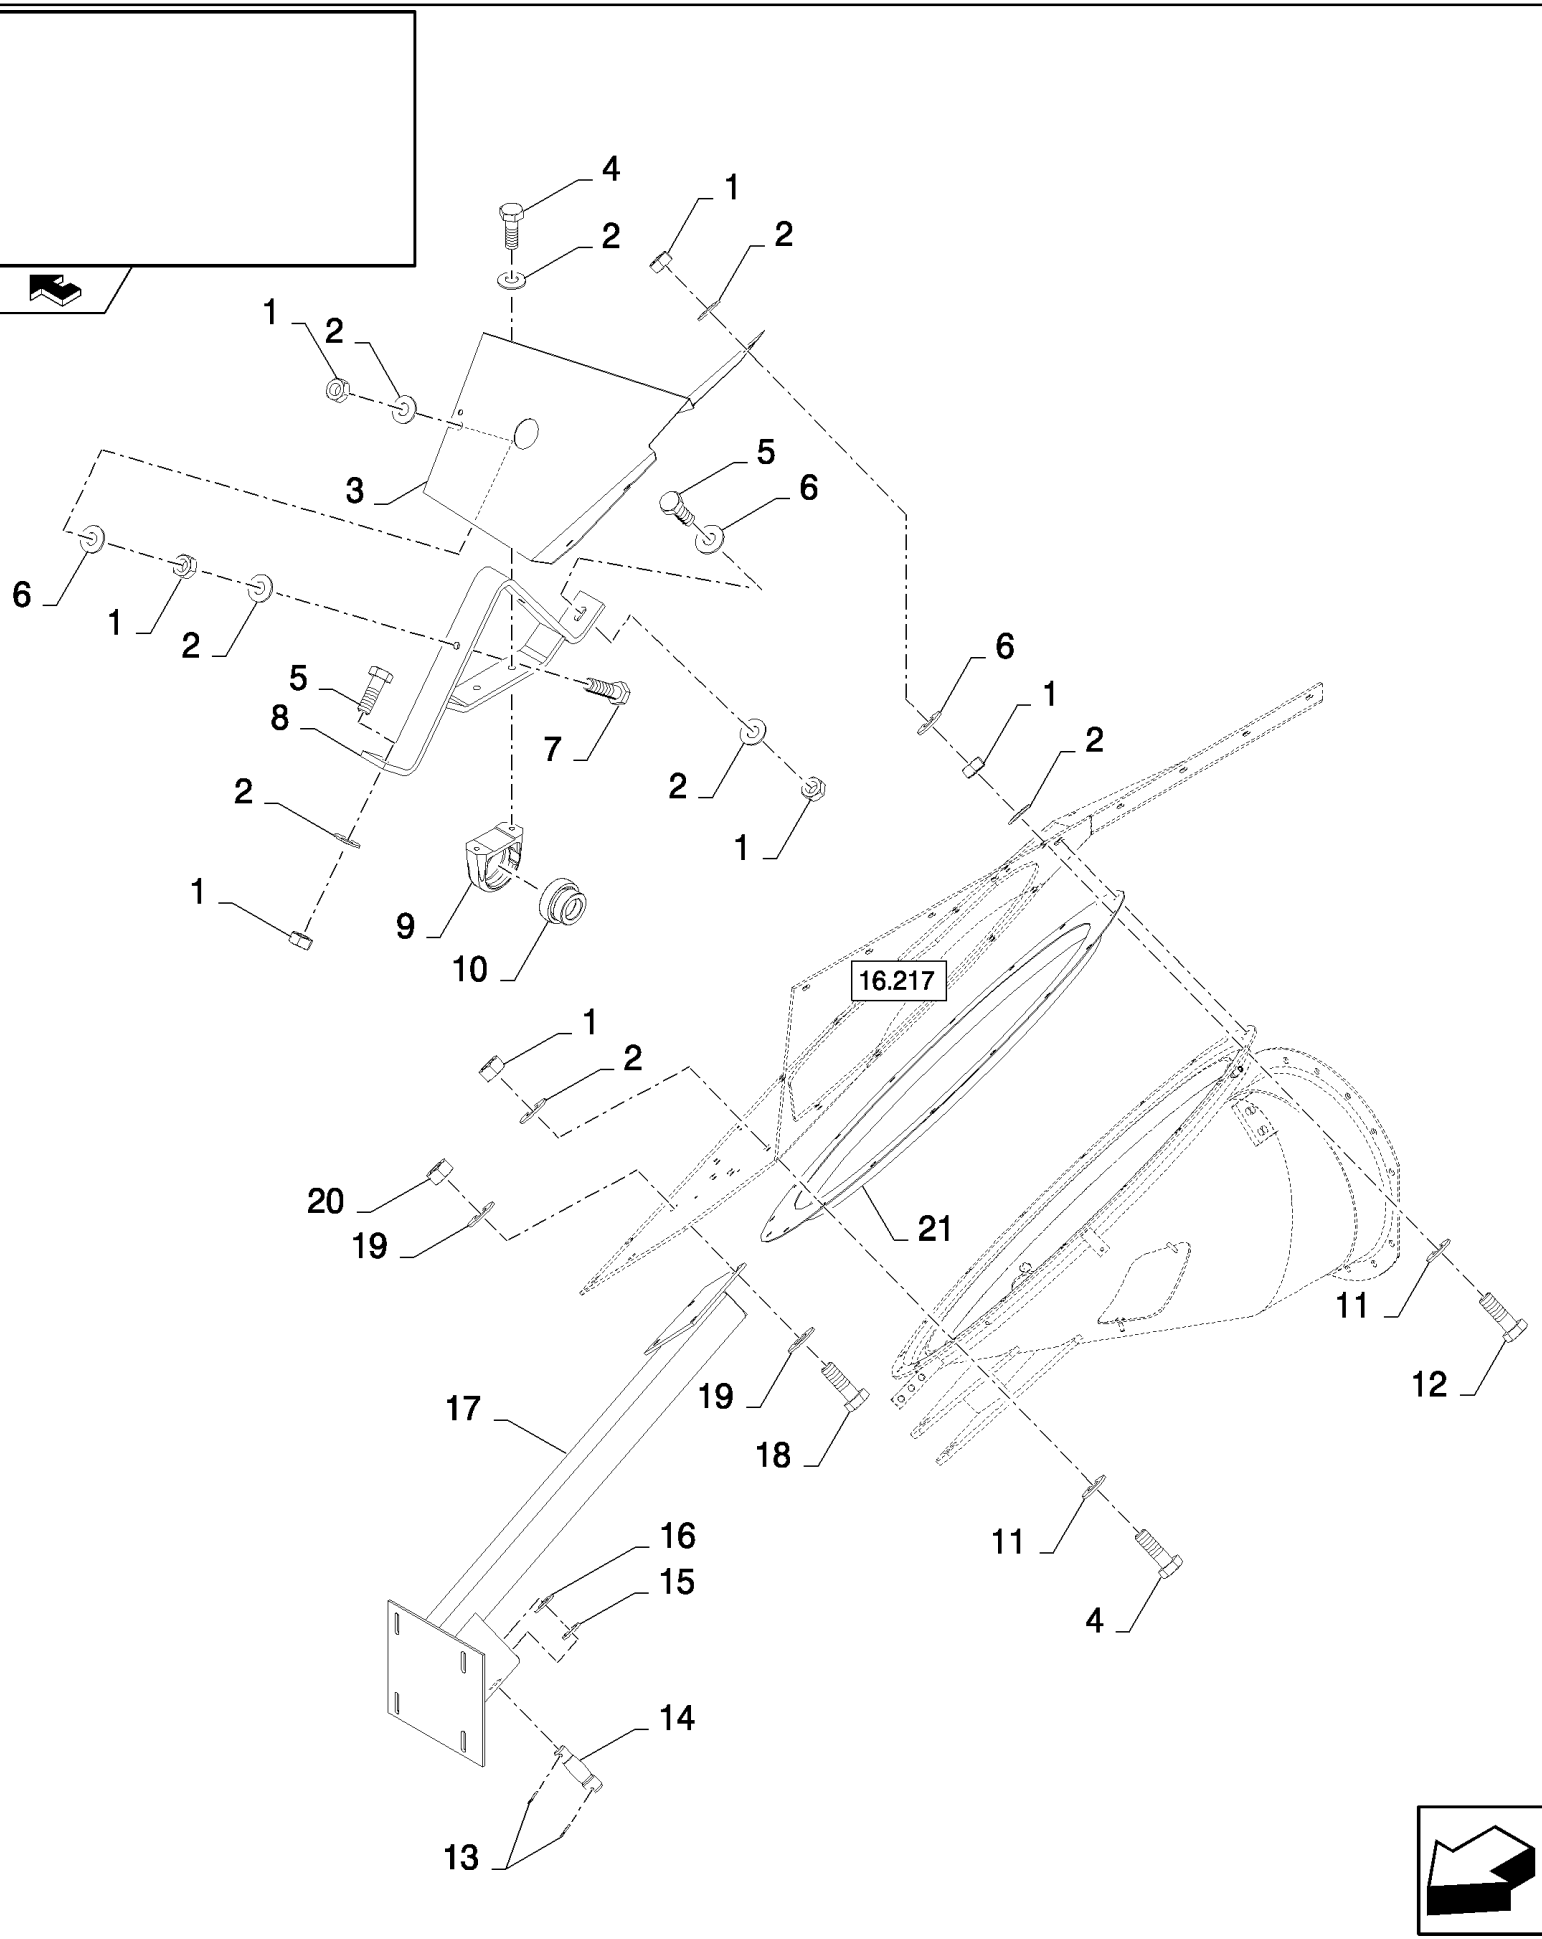

16.207(01) UNLOADING AUGER

CS6090 COMBINE (9/06-) - Unloading

16.207(01) UNLOADING AUGER

сылка	Номер детали	Кол-во	Описание
1	100016	27	NUT, M10, CI 8,
2	140045	29	WASHER, SPRING, Belleville, M10,
3	84980551	1	SHIELD,
4	43139	17	SCREW, M10x25
5	43140	2	BOLT, Hex, M10 x 30, 8.8, Full Thd,
6	378244	6	WASHER, M10,
7	120068	2	BOLT, Hex, M10 x 40, 8.8, Full Thd,
8	84980403	1	SUPPORT,
9	84980436	1	HOUSING, BEARING,
10	84814912	1	BEARING, BALL,
11	140017	18	WASHER, M10 x 20 x 2,
12	120112	3	BOLT, Hex, M10 x 40, 8.8, Full Thd,
13	130011	2	PIN, SPLIT (COTTER), M5 x 40,
14	916105	1	PIN,
15	916107	1	WASHER, 35 OD x 25.5 ID x 4 mm Thick
16	378247	1	WASHER, 20MM
17	84980540	1	SUPPORT,
18	43167	4	BOLT, Hex, M16 x 30, 8.8, Full Thd,
19	140048	8	WASHER, SPRING, Belleville, M16,
20	100020	4	NUT, M16, CI 8,
21	84814951	1	RING,